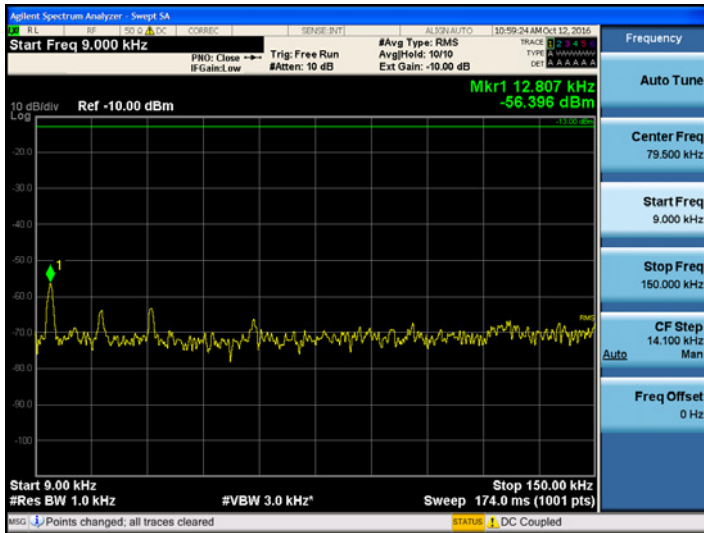

[Downlink_Middle]

9kHz ~ 150kHz