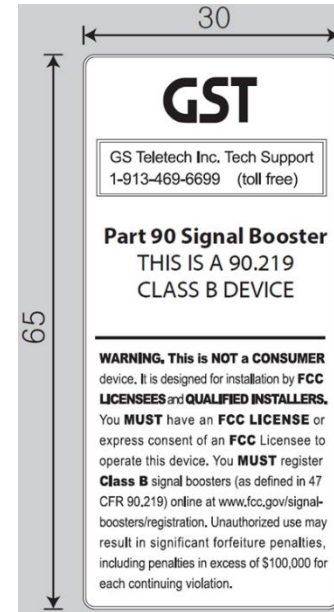

FCC Label & Location

Model ID and Manufacturer Info Label and
Hot Surface Warning Label

FCC 90.219 Statement Label and
Hot Surface Warning Label