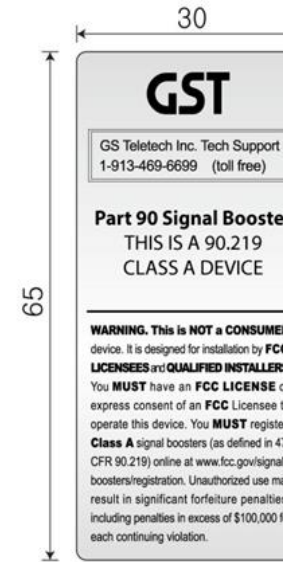

# FCC Label & Location

Model ID and Manufacturer Info Label and  
Hot Surface Warning Label

FCC 90.219 Statement Label and  
Hot Surface Warning Label