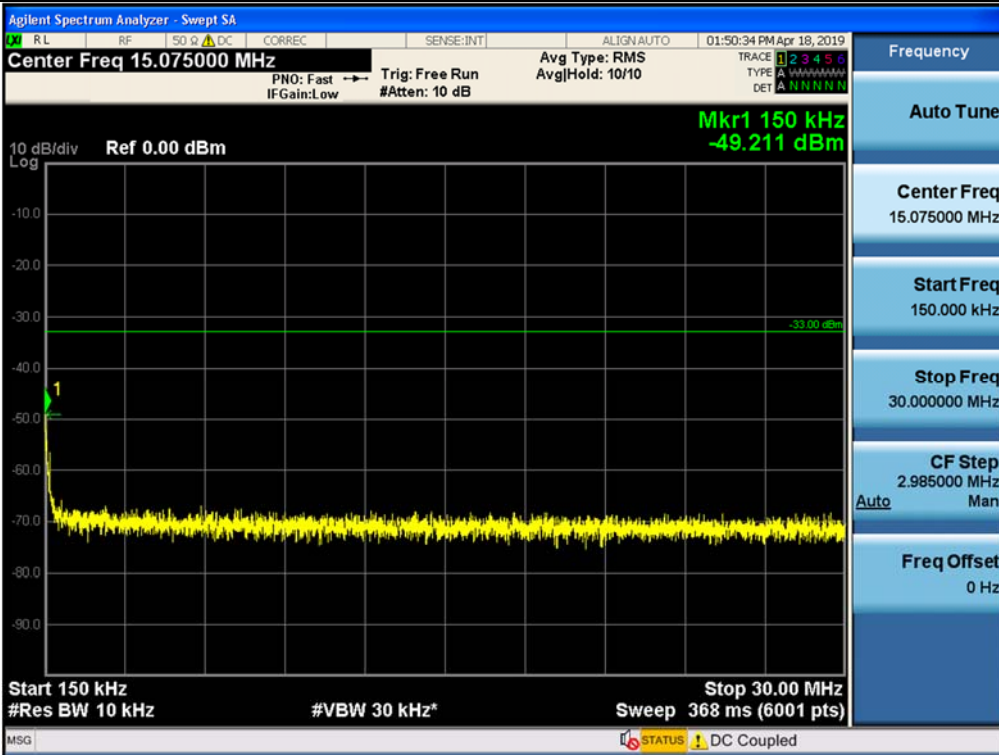

Spurious / 4G LTE 20 MHz, 3 Carrier / Downlink / LTE 20 MHz (3C) / Middle / 10 GHz ~ 26.5 GHz

Spurious / 4G LTE 20 MHz, 3 Carrier / Downlink / LTE 20 MHz (3C) / High / 9 kHz ~ 150 kHz

Spurious / 4G LTE 20 MHz, 3 Carrier / Downlink / LTE 20 MHz (3C) / High / 150 kHz ~ 30 MHz

Spurious / 4G LTE 20 MHz, 3 Carrier / Downlink / LTE 20 MHz (3C) / High / 30 MHz ~ Low Edge - 11 MHz

Spurious / 4G LTE 20 MHz, 3 Carrier / Downlink / LTE 20 MHz (3C) / High / Low Edge - 11 MHz ~ Low Edge - 1 MHz

Spurious / 4G LTE 20 MHz, 3 Carrier / Downlink / LTE 20 MHz (3C) / High / High Edge + 1 MHz ~ High Edge + 11 MHz

Spurious / 4G LTE 20 MHz, 3 Carrier / Downlink / LTE 20 MHz (3C) / High / High Edge + 11 MHz ~ 10 GHz