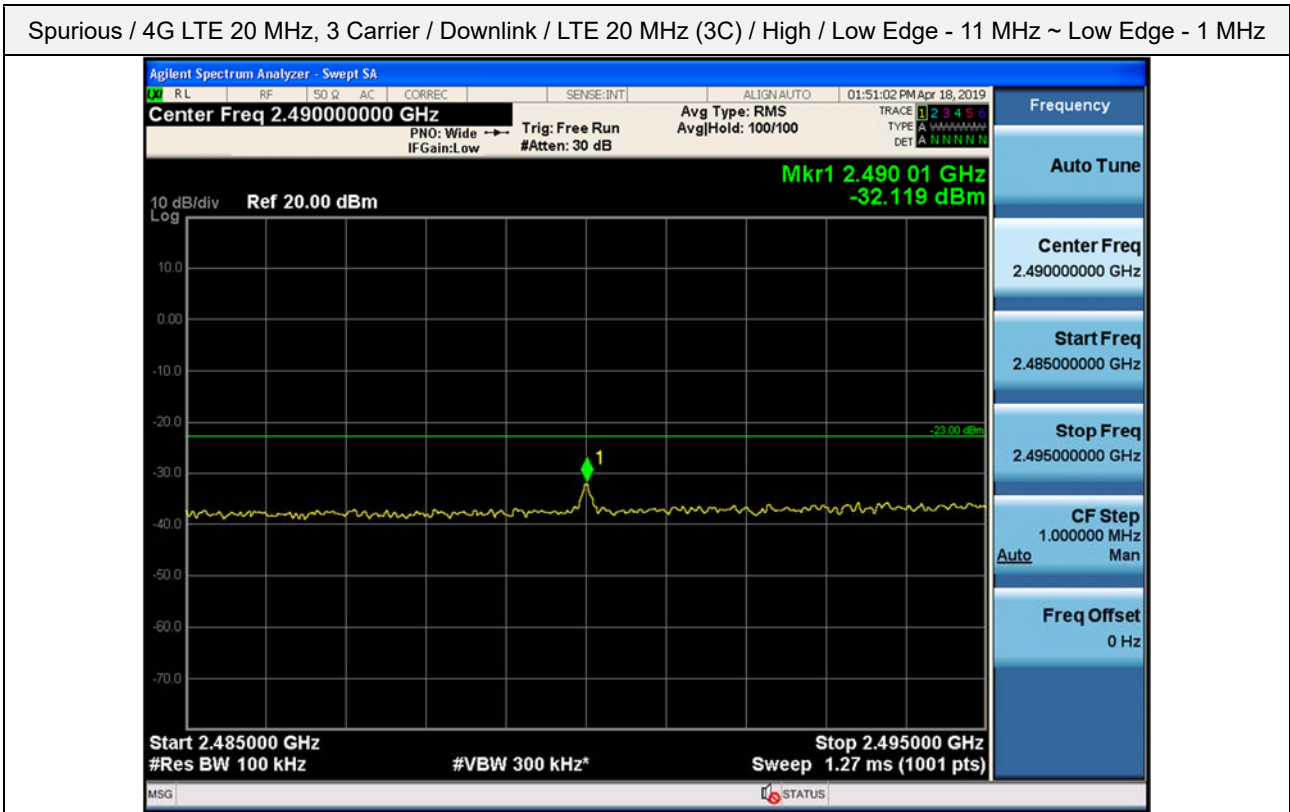

Spurious / 4G LTE 20 MHz, 3 Carrier / Downlink / LTE 20 MHz (3C) / Middle / 10 GHz ~ 26.5 GHz

Spurious / 4G LTE 20 MHz, 3 Carrier / Downlink / LTE 20 MHz (3C) / High / 9 kHz ~ 150 kHz

Spurious / 4G LTE 20 MHz, 3 Carrier / Downlink / LTE 20 MHz (3C) / High / 150 kHz ~ 30 MHz

Spurious / 4G LTE 20 MHz, 3 Carrier / Downlink / LTE 20 MHz (3C) / High / 30 MHz ~ Low Edge - 11 MHz

Spurious / 4G LTE 20 MHz, 3 Carrier / Downlink / LTE 20 MHz (3C) / High / Low Edge - 11 MHz ~ Low Edge - 1 MHz

Spurious / 4G LTE 20 MHz, 3 Carrier / Downlink / LTE 20 MHz (3C) / High / High Edge + 1 MHz ~ High Edge + 11 MHz

Spurious / 4G LTE 20 MHz, 3 Carrier / Downlink / LTE 20 MHz (3C) / High / High Edge + 11 MHz ~ 10 GHz