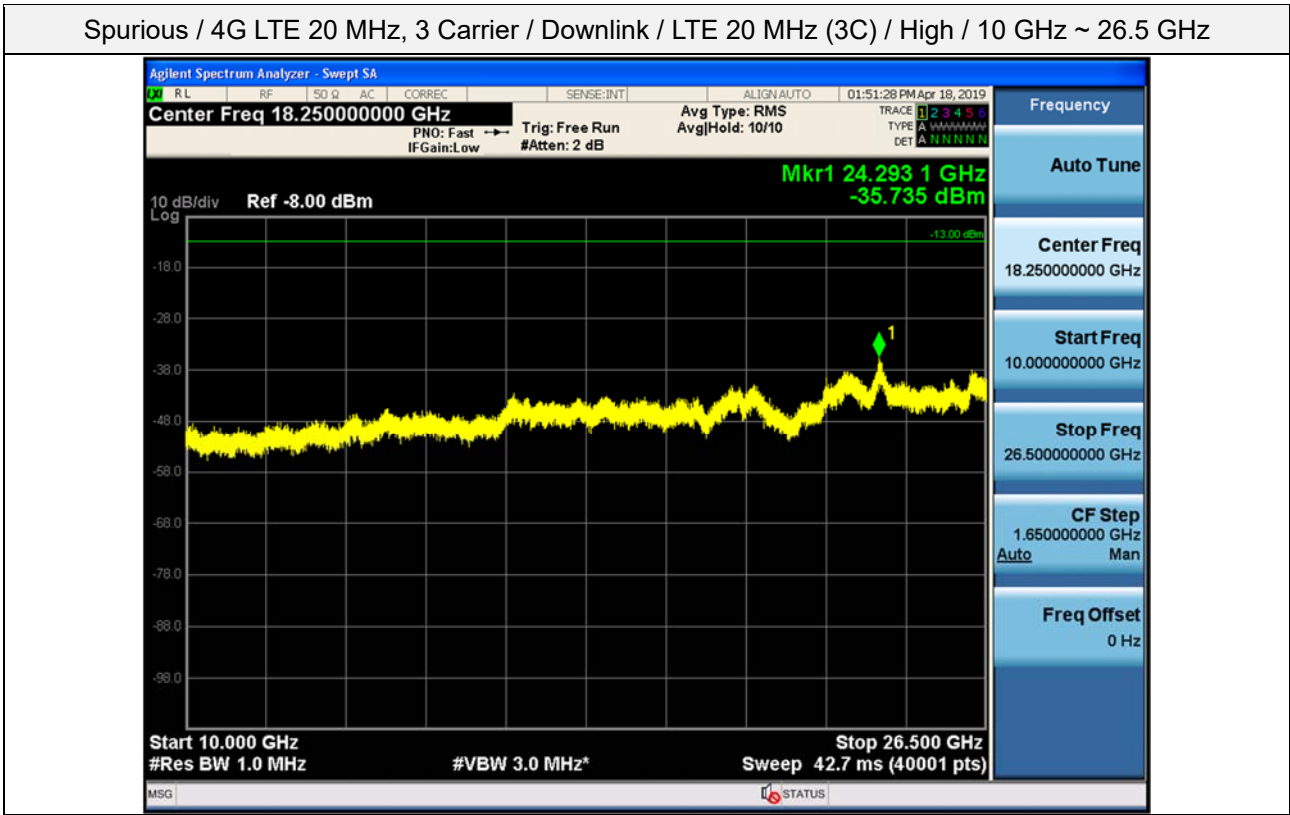

Spurious / 4G LTE 20 MHz, 3 Carrier / Downlink / LTE 20 MHz (3C) / Middle / 10 GHz ~ 26.5 GHz

Spurious / 4G LTE 20 MHz, 3 Carrier / Downlink / LTE 20 MHz (3C) / High / 9 kHz ~ 150 kHz

Spurious / 4G LTE 20 MHz, 3 Carrier / Downlink / LTE 20 MHz (3C) / High / 150 kHz ~ 30 MHz

Spurious / 4G LTE 20 MHz, 3 Carrier / Downlink / LTE 20 MHz (3C) / High / 30 MHz ~ Low Edge - 11 MHz

Spurious / 4G LTE 20 MHz, 3 Carrier / Downlink / LTE 20 MHz (3C) / High / Low Edge - 11 MHz ~ Low Edge - 1 MHz

Spurious / 4G LTE 20 MHz, 3 Carrier / Downlink / LTE 20 MHz (3C) / High / High Edge + 1 MHz ~ High Edge + 11 MHz

Spurious / 4G LTE 20 MHz, 3 Carrier / Downlink / LTE 20 MHz (3C) / High / High Edge + 11 MHz ~ 10 GHz

Spurious / 4G LTE 20 MHz, 3 Carrier / Downlink / LTE 20 MHz (3C) / High / 10 GHz ~ 26.5 GHz

Spurious / 5G NR 60 MHz, 1 Carrier / Uplink / NR 60 MHz / Low / 9 kHz ~ 150 kHz

Spurious / 5G NR 60 MHz, 1 Carrier / Uplink / NR 60 MHz / Low / 150 kHz ~ 30 MHz