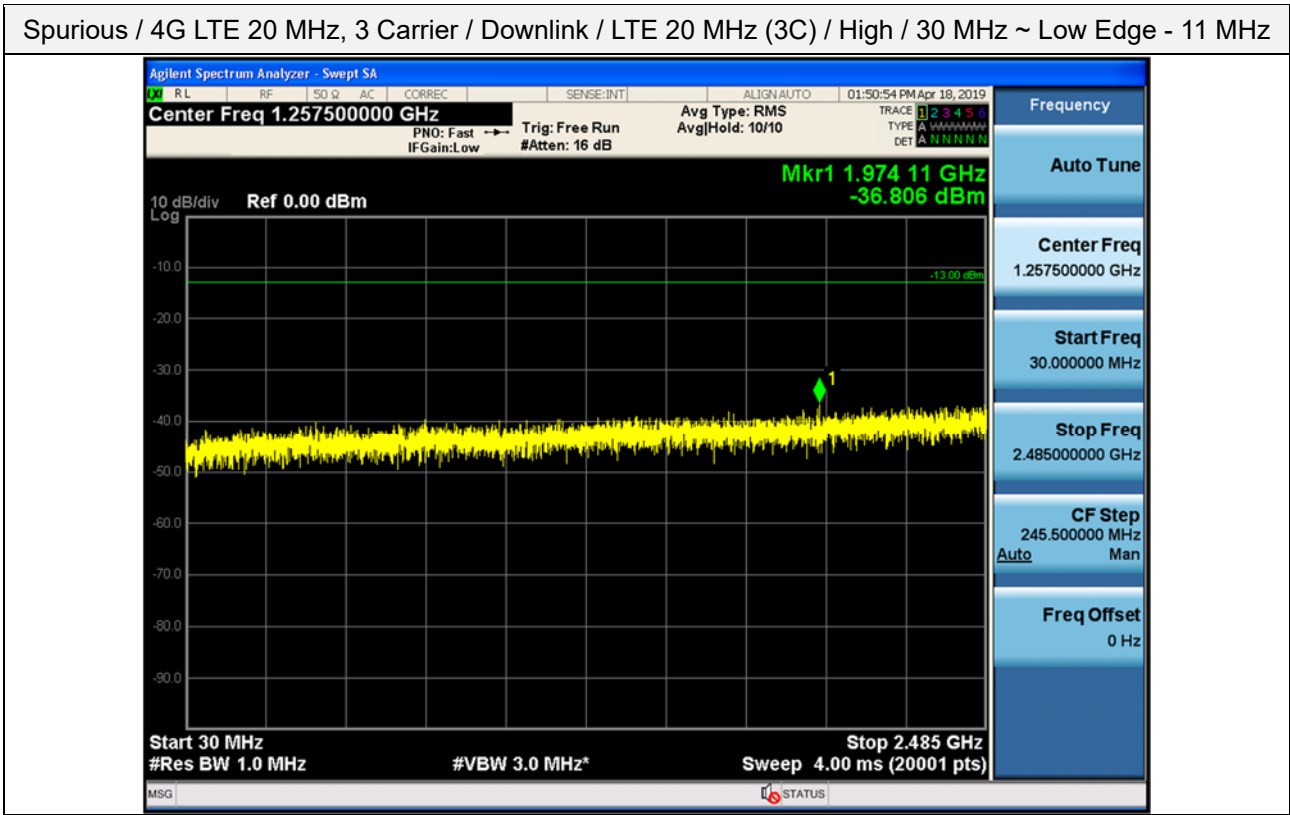

Spurious / 4G LTE 20 MHz, 3 Carrier / Downlink / LTE 20 MHz (3C) / Middle / 10 GHz ~ 26.5 GHz

Spurious / 4G LTE 20 MHz, 3 Carrier / Downlink / LTE 20 MHz (3C) / High / 9 kHz ~ 150 kHz

Spurious / 4G LTE 20 MHz, 3 Carrier / Downlink / LTE 20 MHz (3C) / High / 150 kHz ~ 30 MHz

Spurious / 4G LTE 20 MHz, 3 Carrier / Downlink / LTE 20 MHz (3C) / High / 30 MHz ~ Low Edge - 11 MHz

Spurious / 4G LTE 20 MHz, 3 Carrier / Downlink / LTE 20 MHz (3C) / High / Low Edge - 11 MHz ~ Low Edge - 1 MHz

Spurious / 4G LTE 20 MHz, 3 Carrier / Downlink / LTE 20 MHz (3C) / High / High Edge + 1 MHz ~ High Edge + 11 MHz

Spurious / 4G LTE 20 MHz, 3 Carrier / Downlink / LTE 20 MHz (3C) / High / High Edge + 11 MHz ~ 10 GHz