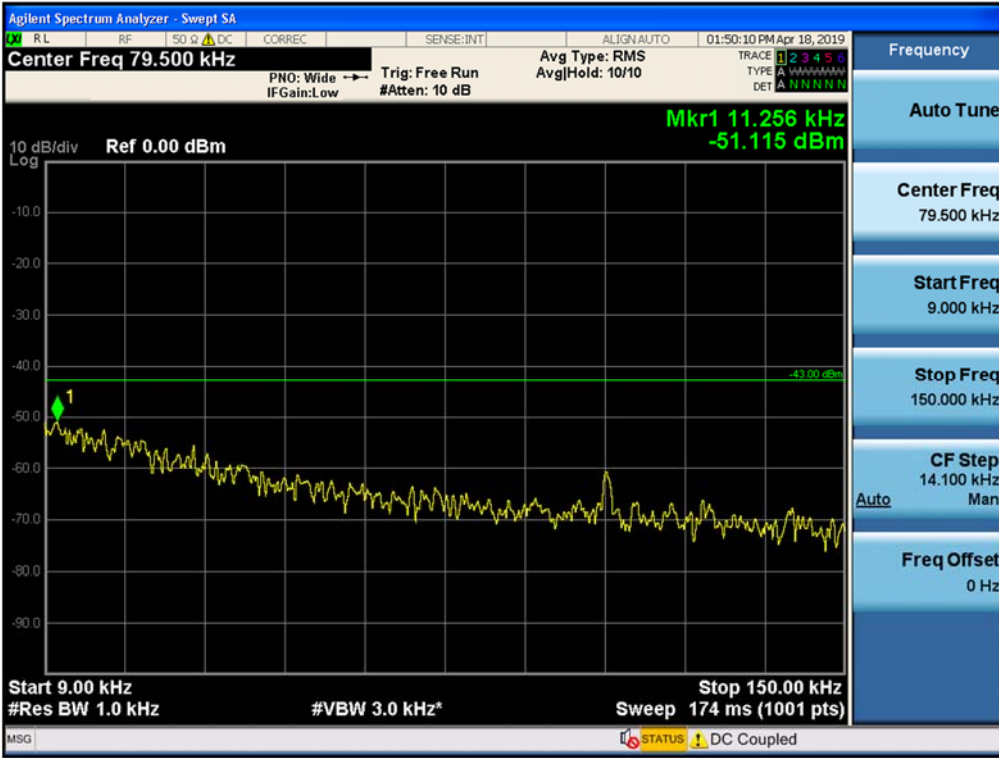

Spurious / 4G LTE 20 MHz, 3 Carrier / Downlink / LTE 20 MHz (3C) / Middle / 10 GHz ~ 26.5 GHz

Spurious / 4G LTE 20 MHz, 3 Carrier / Downlink / LTE 20 MHz (3C) / High / 9 kHz ~ 150 kHz

Spurious / 4G LTE 20 MHz, 3 Carrier / Downlink / LTE 20 MHz (3C) / High / 150 kHz ~ 30 MHz

Spurious / 4G LTE 20 MHz, 3 Carrier / Downlink / LTE 20 MHz (3C) / High / 30 MHz ~ Low Edge - 11 MHz

Spurious / 4G LTE 20 MHz, 3 Carrier / Downlink / LTE 20 MHz (3C) / High / Low Edge - 11 MHz ~ Low Edge - 1 MHz

Spurious / 4G LTE 20 MHz, 3 Carrier / Downlink / LTE 20 MHz (3C) / High / High Edge + 1 MHz ~ High Edge + 11 MHz

Spurious / 4G LTE 20 MHz, 3 Carrier / Downlink / LTE 20 MHz (3C) / High / High Edge + 11 MHz ~ 10 GHz