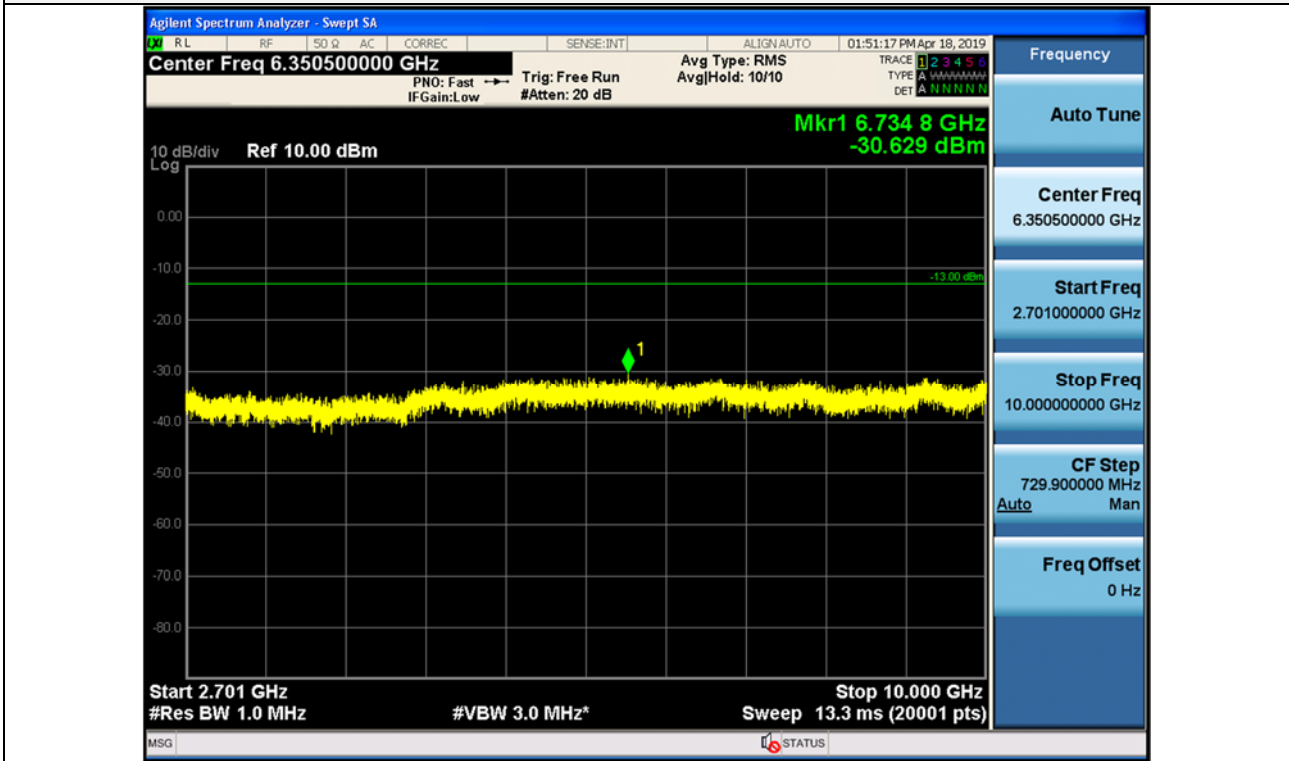

Spurious / 4G LTE 20 MHz, 3 Carrier / Downlink / LTE 20 MHz (3C) / Middle / 10 GHz ~ 26.5 GHz

Spurious / 4G LTE 20 MHz, 3 Carrier / Downlink / LTE 20 MHz (3C) / High / 9 kHz ~ 150 kHz

Spurious / 4G LTE 20 MHz, 3 Carrier / Downlink / LTE 20 MHz (3C) / High / 150 kHz ~ 30 MHz

Spurious / 4G LTE 20 MHz, 3 Carrier / Downlink / LTE 20 MHz (3C) / High / 30 MHz ~ Low Edge - 11 MHz

Spurious / 4G LTE 20 MHz, 3 Carrier / Downlink / LTE 20 MHz (3C) / High / Low Edge - 11 MHz ~ Low Edge - 1 MHz

Spurious / 4G LTE 20 MHz, 3 Carrier / Downlink / LTE 20 MHz (3C) / High / High Edge + 1 MHz ~ High Edge + 11 MHz

Spurious / 4G LTE 20 MHz, 3 Carrier / Downlink / LTE 20 MHz (3C) / High / High Edge + 11 MHz ~ 10 GHz

Spurious / 4G LTE 20 MHz, 3 Carrier / Downlink / LTE 20 MHz (3C) / High / 10 GHz ~ 26.5 GHz

Spurious / 5G NR 60 MHz, 1 Carrier / Uplink / NR 60 MHz / Low / 9 kHz ~ 150 kHz

Spurious / 5G NR 60 MHz, 1 Carrier / Uplink / NR 60 MHz / Low / 150 kHz ~ 30 MHz