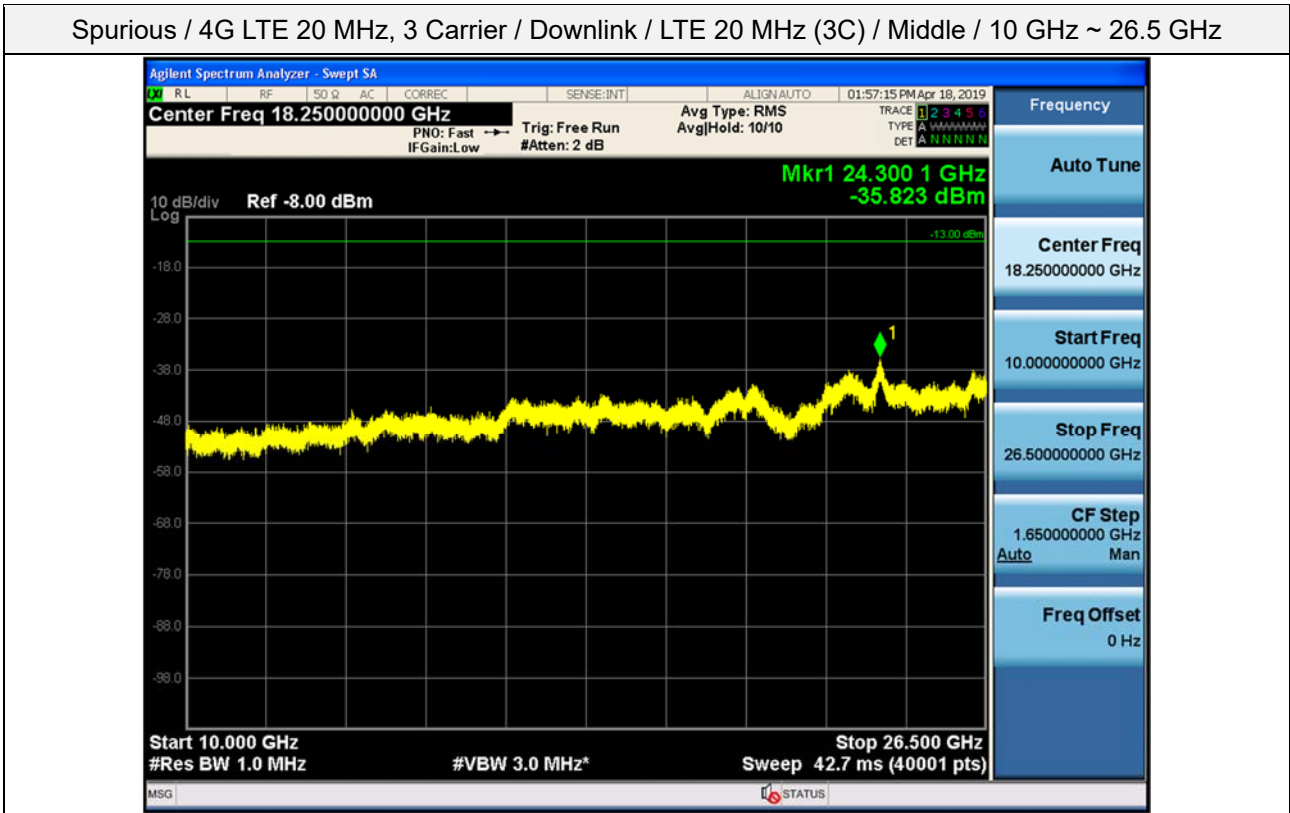

Spurious / 4G LTE 20 MHz, 3 Carrier / Downlink / LTE 20 MHz (3C) / Middle / 10 GHz ~ 26.5 GHz

Spurious / 4G LTE 20 MHz, 3 Carrier / Downlink / LTE 20 MHz (3C) / High / 9 kHz ~ 150 kHz

Spurious / 4G LTE 20 MHz, 3 Carrier / Downlink / LTE 20 MHz (3C) / High / 150 kHz ~ 30 MHz

Spurious / 4G LTE 20 MHz, 3 Carrier / Downlink / LTE 20 MHz (3C) / High / 30 MHz ~ Low Edge - 11 MHz

Spurious / 4G LTE 20 MHz, 3 Carrier / Downlink / LTE 20 MHz (3C) / High / Low Edge - 11 MHz ~ Low Edge - 1 MHz

Spurious / 4G LTE 20 MHz, 3 Carrier / Downlink / LTE 20 MHz (3C) / High / High Edge + 1 MHz ~ High Edge + 11 MHz

Spurious / 4G LTE 20 MHz, 3 Carrier / Downlink / LTE 20 MHz (3C) / High / High Edge + 11 MHz ~ 10 GHz