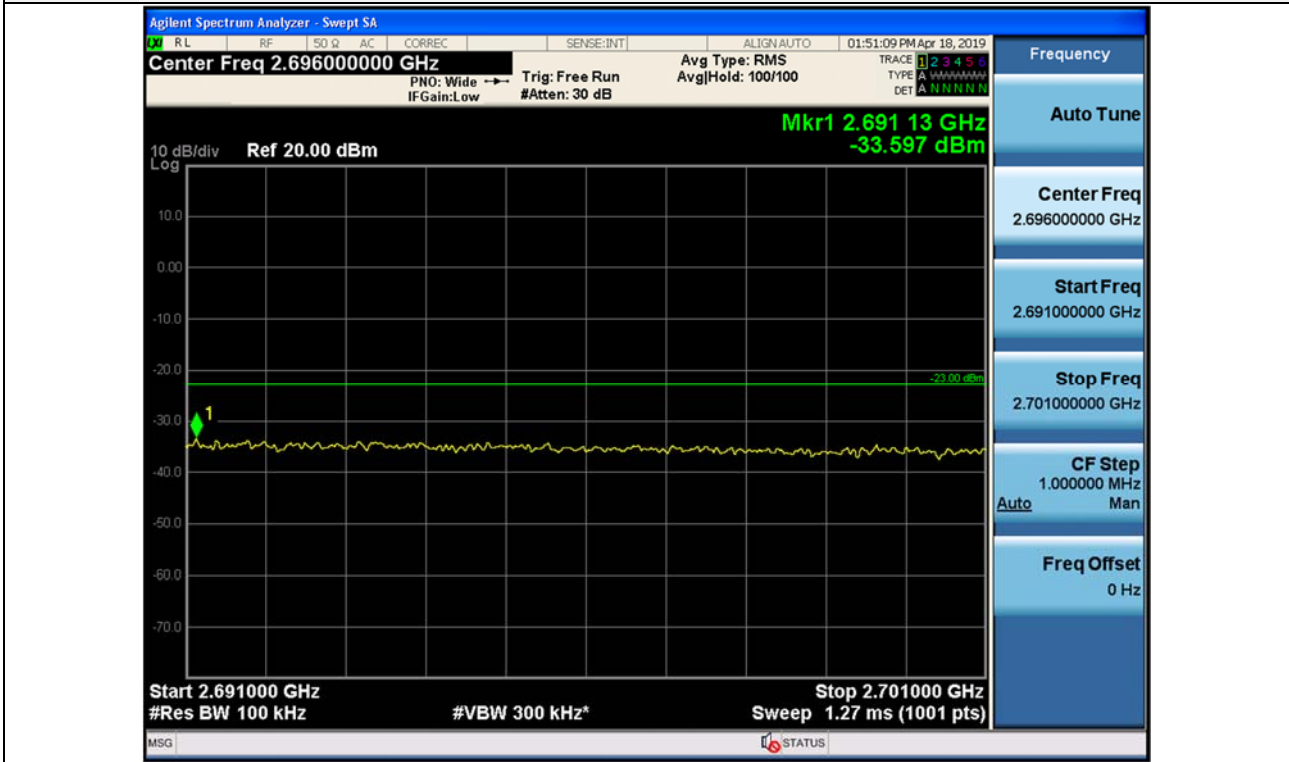

Spurious / 4G LTE 20 MHz, 3 Carrier / Downlink / LTE 20 MHz (3C) / Middle / 10 GHz ~ 26.5 GHz

Spurious / 4G LTE 20 MHz, 3 Carrier / Downlink / LTE 20 MHz (3C) / High / 9 kHz ~ 150 kHz

Spurious / 4G LTE 20 MHz, 3 Carrier / Downlink / LTE 20 MHz (3C) / High / 150 kHz ~ 30 MHz

Spurious / 4G LTE 20 MHz, 3 Carrier / Downlink / LTE 20 MHz (3C) / High / 30 MHz ~ Low Edge - 11 MHz

Spurious / 4G LTE 20 MHz, 3 Carrier / Downlink / LTE 20 MHz (3C) / High / Low Edge - 11 MHz ~ Low Edge - 1 MHz

Spurious / 4G LTE 20 MHz, 3 Carrier / Downlink / LTE 20 MHz (3C) / High / High Edge + 1 MHz ~ High Edge + 11 MHz

Spurious / 4G LTE 20 MHz, 3 Carrier / Downlink / LTE 20 MHz (3C) / High / High Edge + 11 MHz ~ 10 GHz