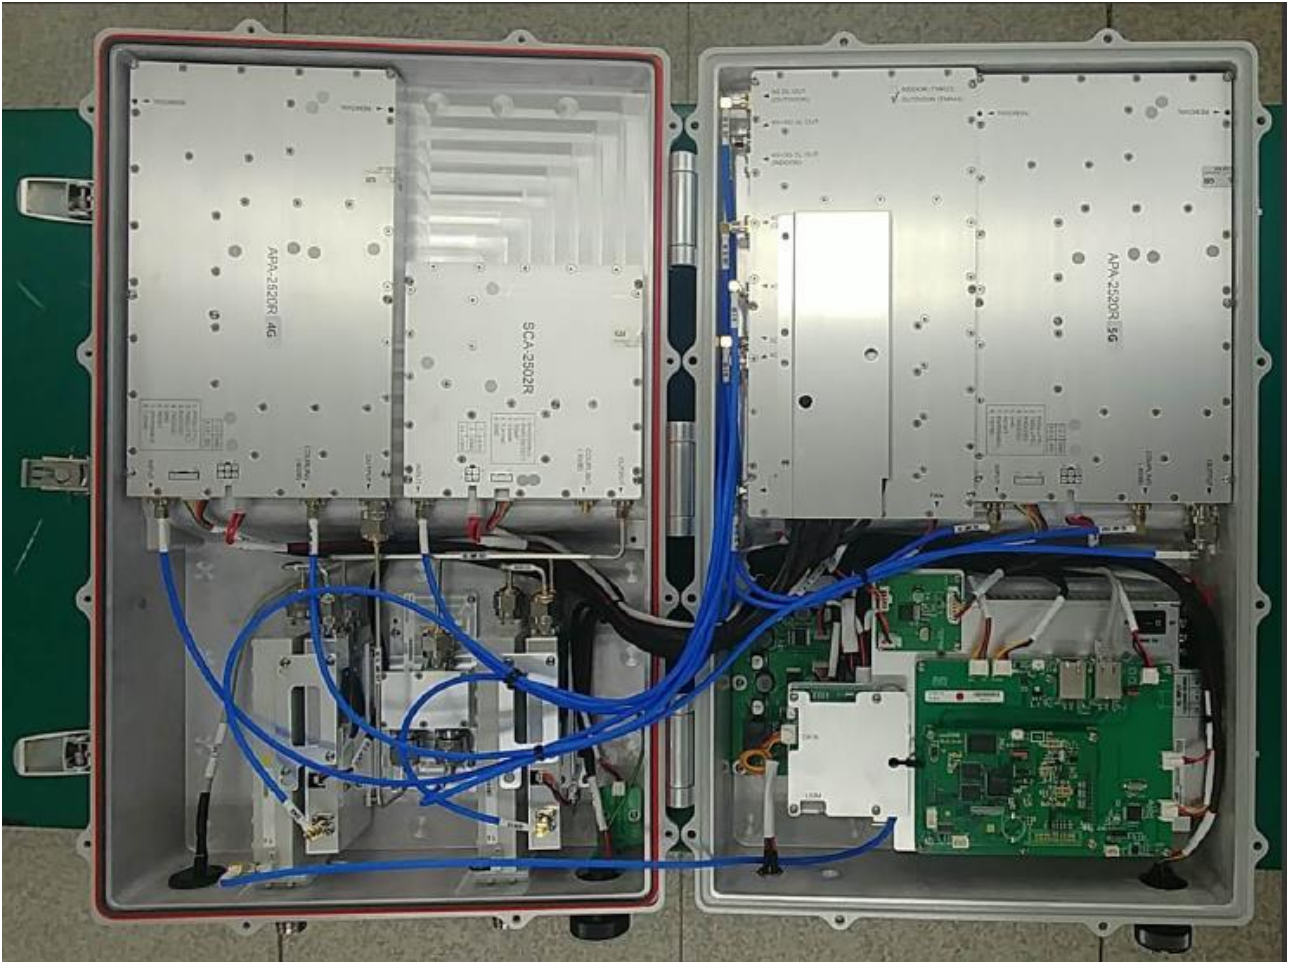

INTERNAL PHOTOGRAPHS

Case

DSP Board

TOP View

BOTTOM View

SNMP

IC-EliteTNR TOP board top view

IC-EliteTNR TOP board bottom view

IC-EliteTNR IO board top view

IC-EliteTNR Carrier board top view

IC-EliteTNR Carrier board bottom view

IC-EliteTNR LED board top view

IC-EliteTNR LED board bottom view

AMP

DL outdoor View

AMP UL View

Hybrid Coupler

Bottom View

Top View

RF Board

Bottom View

Top View

RF SDM FAN Board

Bottom View

Top View

Surge Board

Bottom View

Top View

Switch Module

Bottom View

Top View