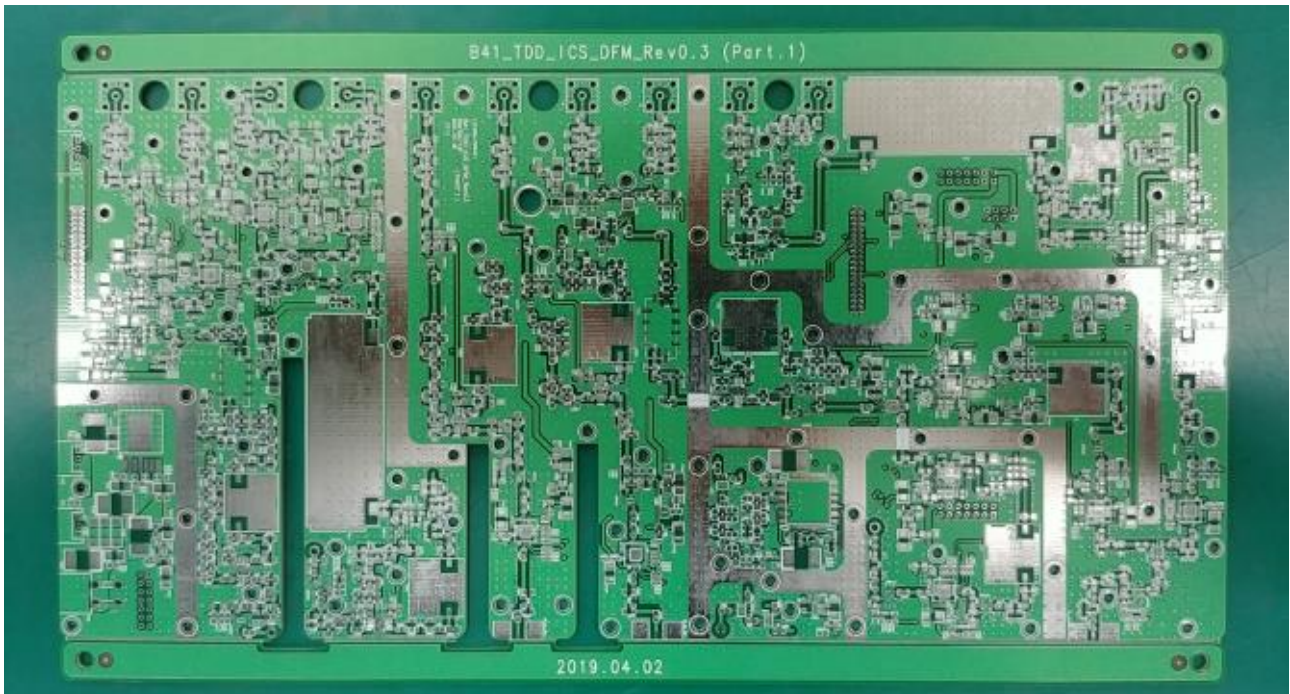

IC-EliteTNR IO board top view

IC-EliteTNR Carrier board top view

IC-EliteTNR Carrier board bottom view

IC-EliteTNR LED board top view

IC-EliteTNR LED board bottom view

AMP

DL outdoor View

AMP UL View

Hybrid Coupler

Bottom View

Top View

RF Board

Bottom View

Top View

RF SDM FAN Board

Bottom View