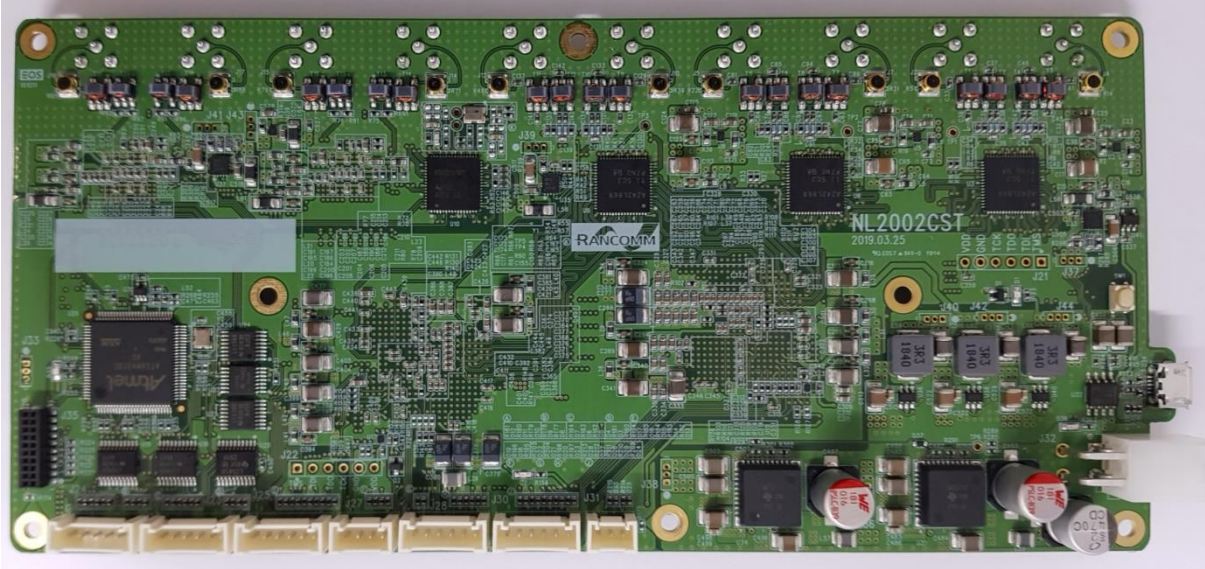

INTERNAL PHOTOGRAPHS

Case

DSP Board

TOP View

BOTTOM View

SNMP

IC-EliteTNR TOP board top view

IC-EliteTNR TOP board bottom view

IC-EliteTNR IO board top view

IC-EliteTNR Carrier board top view

IC-EliteTNR Carrier board bottom view

IC-EliteTNR LED board top view

IC-EliteTNR LED board bottom view

AMP

DL outdoor View

AMP UL View