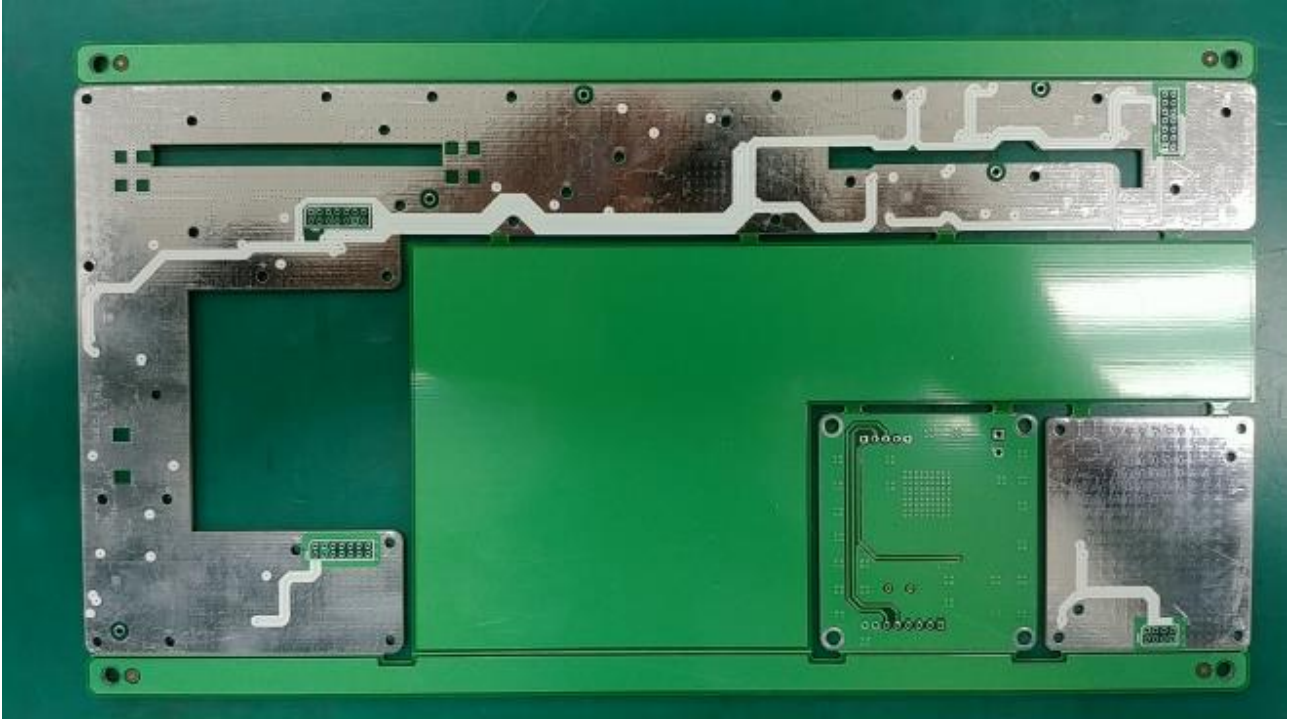

IC-EliteTNR IO board top view

IC-EliteTNR Carrier board top view

IC-EliteTNR Carrier board bottom view

IC-EliteTNR LED board top view

IC-EliteTNR LED board bottom view

AMP

DL outdoor View

AMP UL View

Hybrid Coupler

Bottom View

Top View

RF Board

Bottom View

Top View

RF SDM FAN Board

Bottom View

Top View

Surge Board

Bottom View

Top View

Switch Module

Bottom View

Top View