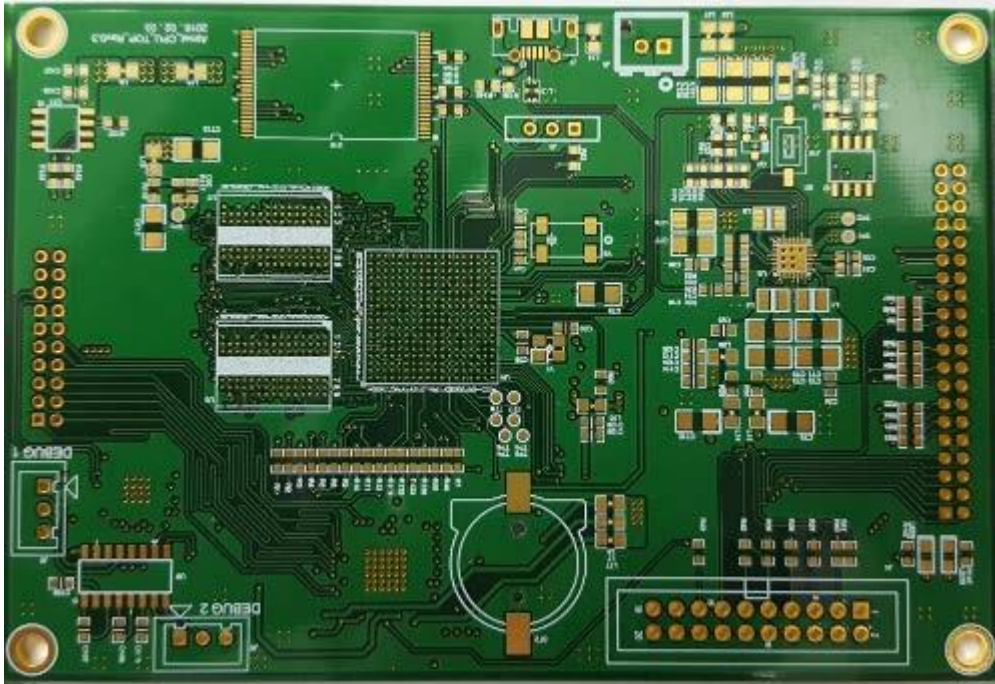

INTERNAL PHOTOGRAPHS

Case

DSP Board

TOP View

BOTTOM View

SNMP

IC-EliteTNR TOP board top view

IC-EliteTNR TOP board bottom view

IC-EliteTNR IO board top view

IC-EliteTNR Carrier board top view

IC-EliteTNR Carrier board bottom view

IC-EliteTNR LED board top view

IC-EliteTNR LED board bottom view

AMP

DL outdoor View

AMP UL View

Top View

Surge Board

Bottom View

Top View

Switch Module

Bottom View

Top View