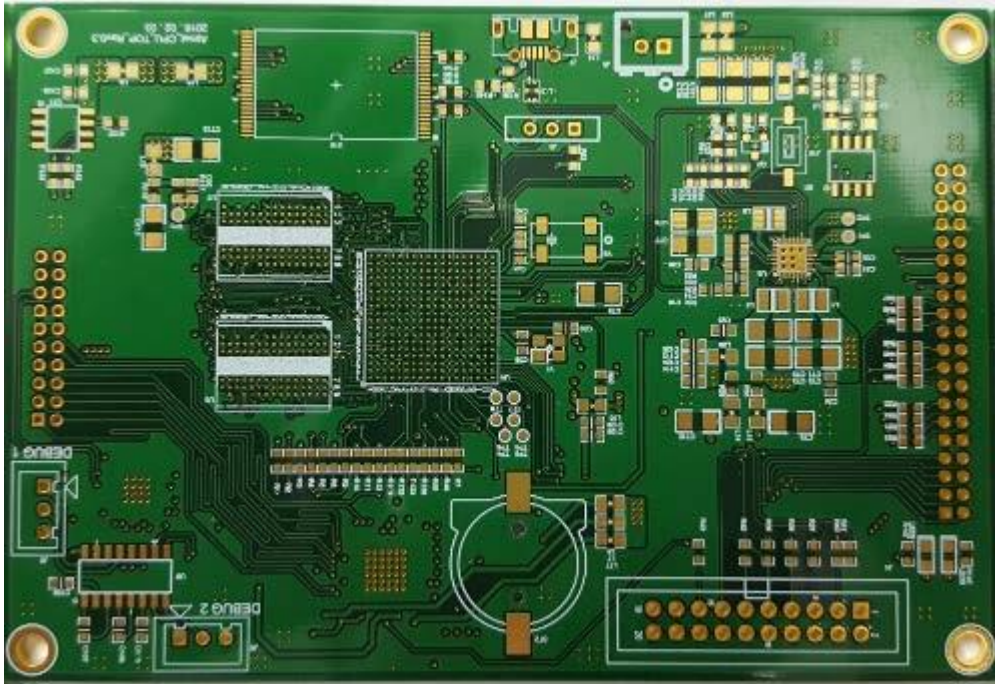

INTERNAL PHOTOGRAPHS

Case

DSP Board

TOP View

BOTTOM View

SNMP

IC-EliteTNR TOP board top view

IC-EliteTNR TOP board bottom view

IC-EliteTNR IO board top view

IC-EliteTNR Carrier board top view

IC-EliteTNR Carrier board bottom view

IC-EliteTNR LED board top view

IC-EliteTNR LED board bottom view

AMP

DL Indoor View

AMP UL View

Top View

Surge Board

Bottom View

Top View

Switch Module

Bottom View

Top View