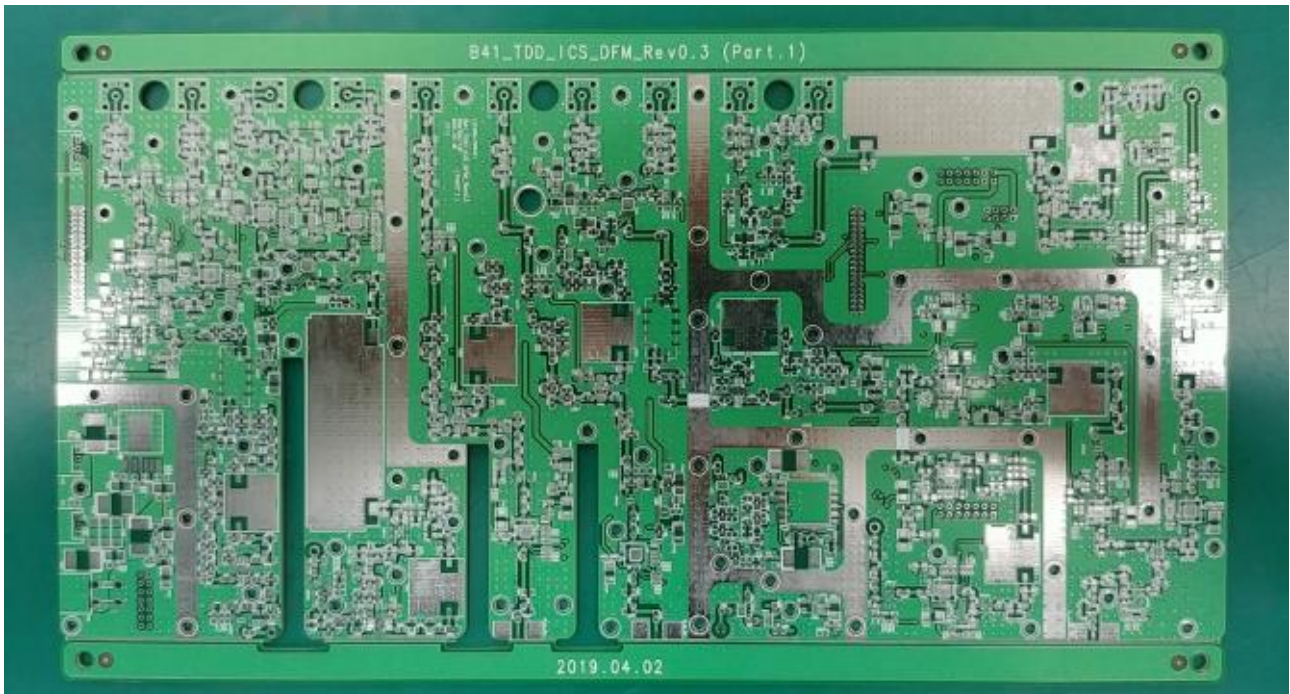

IC-EliteTNR IO board top view

IC-EliteTNR Carrier board top view

IC-EliteTNR Carrier board bottom view

IC-EliteTNR LED board top view

IC-EliteTNR LED board bottom view

AMP

DL Indoor View

AMP UL View

Hybrid Coupler

Bottom View

Top View

RF Board

Bottom View

Top View

RF SDM FAN Board

Bottom View