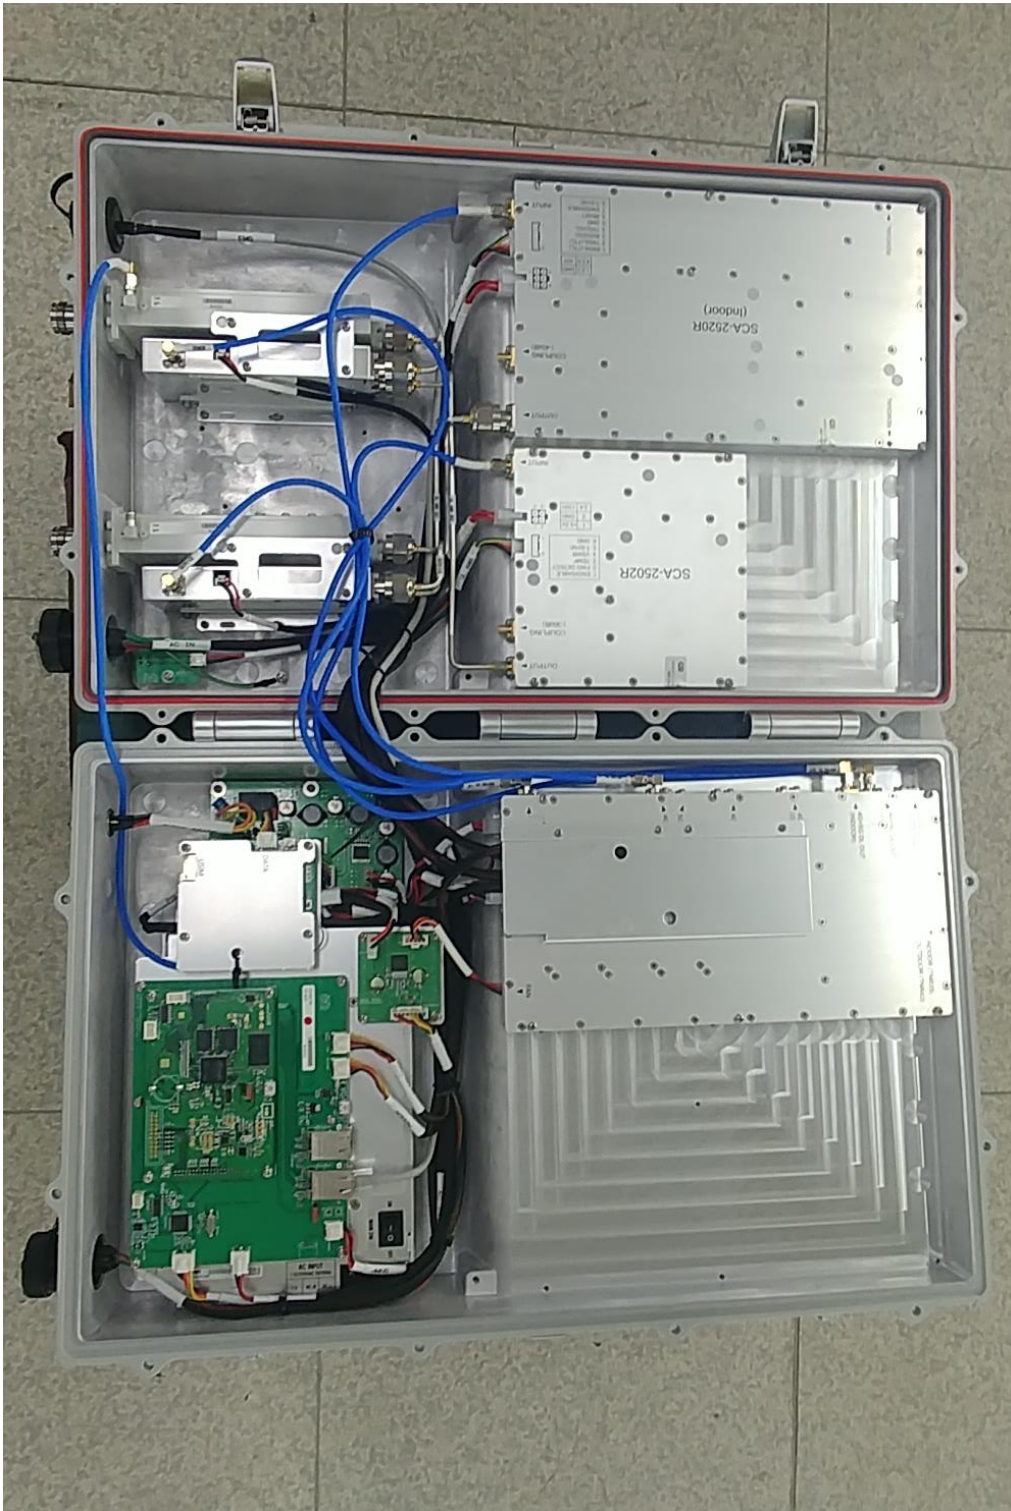

INTERNAL PHOTOGRAPHS

Case

DSP Board

TOP View

BOTTOM View

SNMP

IC-EliteTNR TOP board top view

IC-EliteTNR TOP board bottom view

IC-EliteTNR IO board top view

IC-EliteTNR Carrier board top view

IC-EliteTNR Carrier board bottom view

IC-EliteTNR LED board top view

IC-EliteTNR LED board bottom view

AMP

DL Indoor View

AMP UL View

Hybrid Coupler

Bottom View

Top View

RF Board

Bottom View

Top View

RF SDM FAN Board

Bottom View

Top View

Surge Board

Bottom View

Top View

Switch Module

Bottom View

Top View