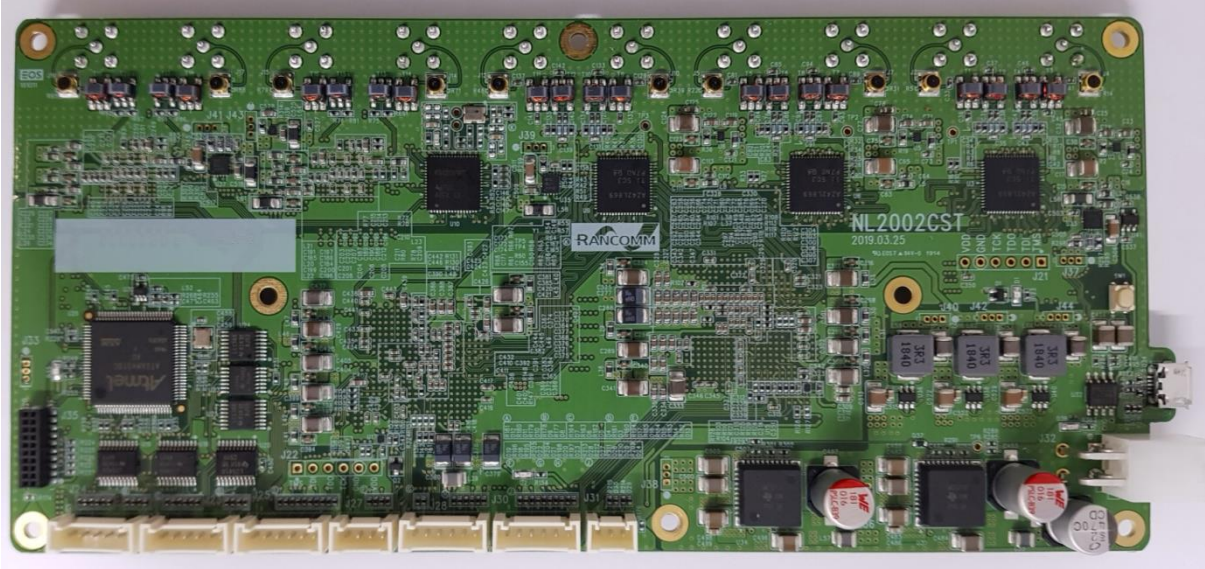

INTERNAL PHOTOGRAPHS

Case

DSP Board

TOP View

BOTTOM View

SNMP

IC-EliteTNR TOP board top view

IC-EliteTNR TOP board bottom view

IC-EliteTNR IO board top view

IC-EliteTNR Carrier board top view

IC-EliteTNR Carrier board bottom view

IC-EliteTNR LED board top view

IC-EliteTNR LED board bottom view

AMP

DL Indoor View

AMP UL View