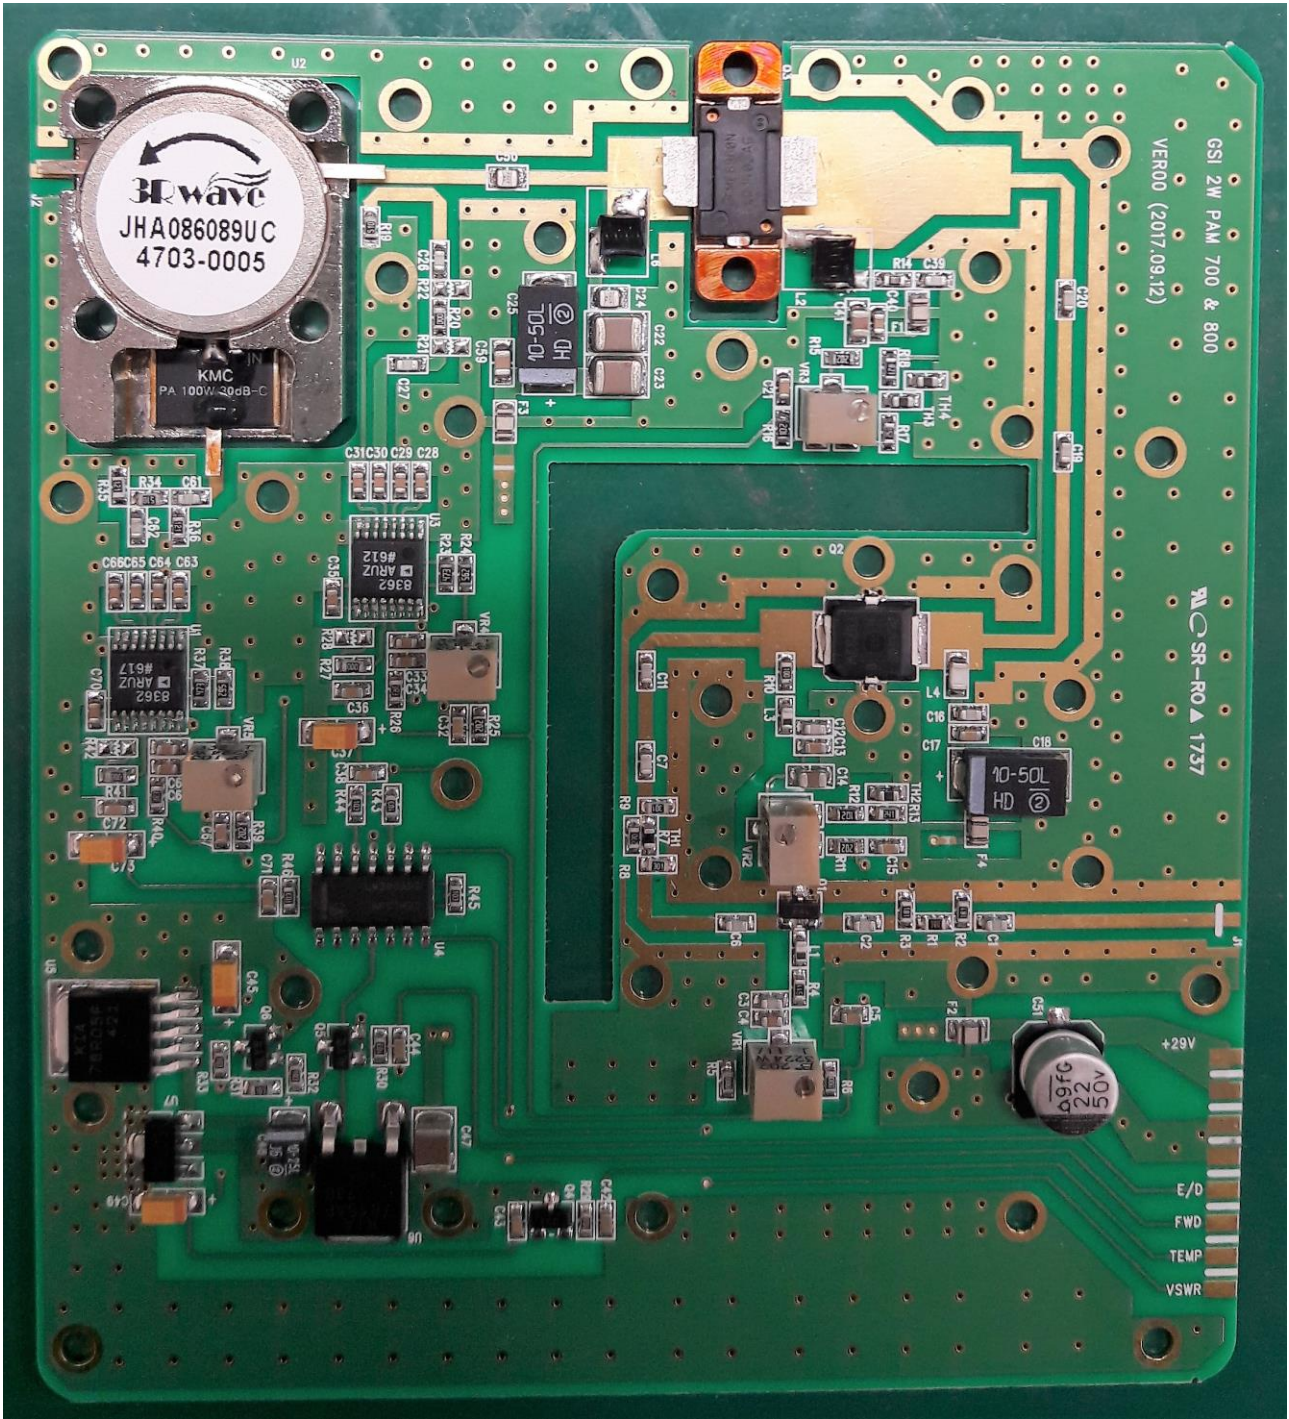

## **INTERNAL PHOTOGRAPHS**

---

[800 - IN CASE]

[800 PAM – BOTTOM]

[800 PAM – TOP]

[SU RFPU BOARD DL 800 – BOTTOM]

[SU RFPU BOARD UL 800 – BOTTOM]

[SU RFPU BOARD DL 800 – TOP]

[SU RFPU BOARD UL 800 – TOP]