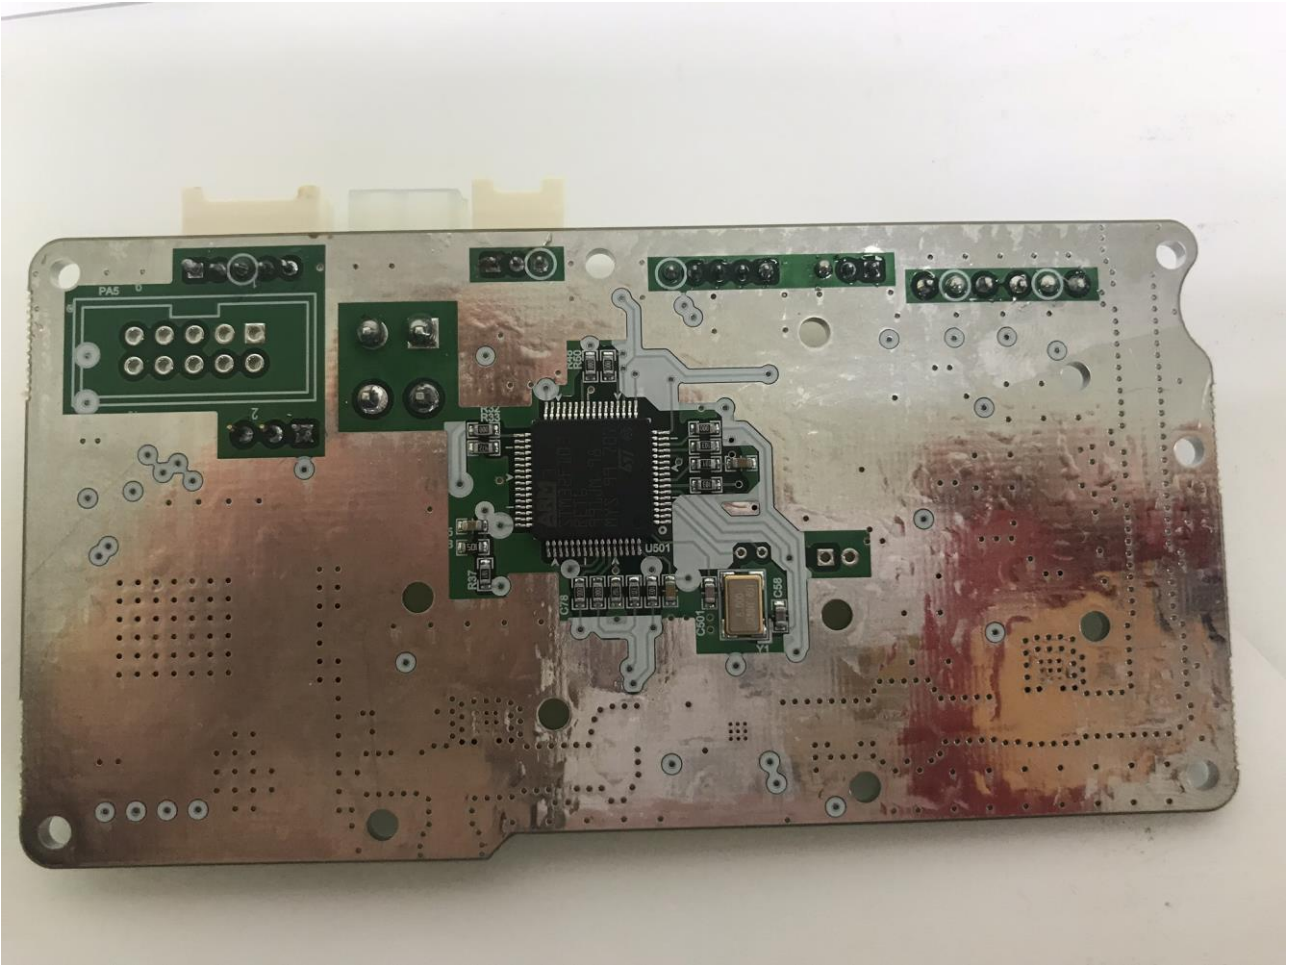

## **INTERNAL PHOTOGRAPHS**

---

[800 - IN CASE]

[800 PAM – BOTTOM]

[800 PAM – TOP]

[SU RFPU BOARD DL 800 – BOTTOM]

[SU RFPU BOARD UL 800 – BOTTOM]

[SU RFPU BOARD DL 800 – TOP]

[SU RFPU BOARD UL 800 – TOP]