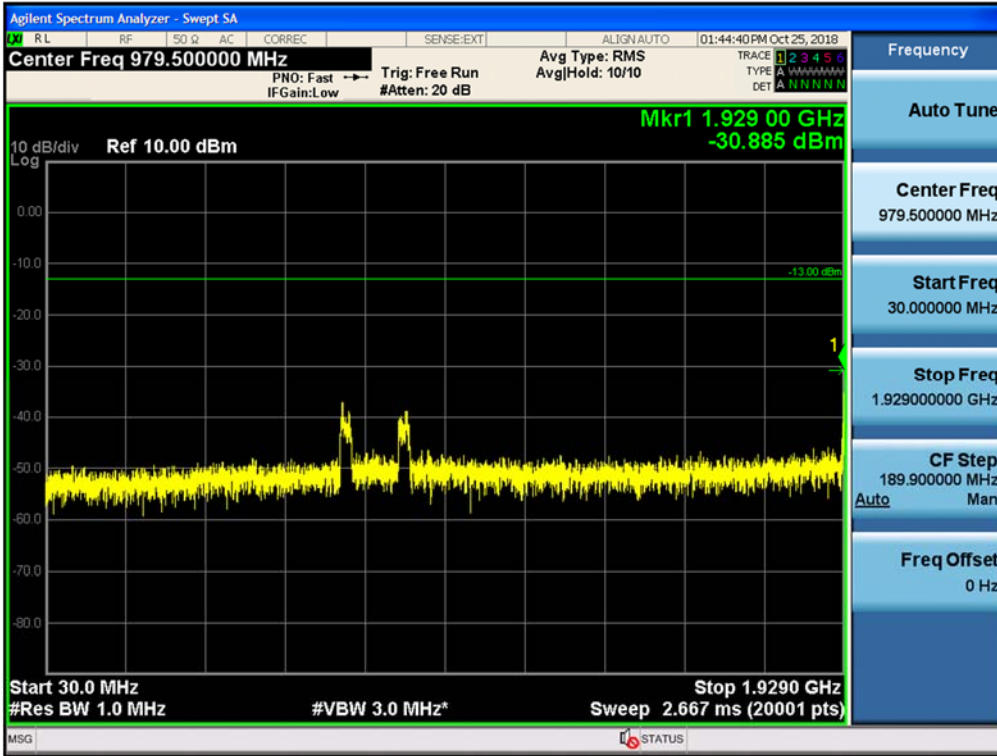

Spurious / Broadband PCS / Downlink / CDMA / High / 30 MHz ~ Low edge

Spurious / Broadband PCS / Downlink / CDMA / High / High edge ~ 10 GHz

Spurious / Broadband PCS / Downlink / CDMA / High / 10 GHz ~ 26.5 GHz

Spurious / Broadband PCS / Downlink / LTE 20 MHz / Low / 9 kHz ~ 150 kHz

Spurious / Broadband PCS / Downlink / LTE 20 MHz / Low / 150 kHz ~ 30 MHz

Spurious / Broadband PCS / Downlink / LTE 20 MHz / Low / 30 MHz ~ Low edge

Spurious / Broadband PCS / Downlink / LTE 20 MHz / Low / High edge ~ 10 GHz

Spurious / Broadband PCS / Downlink / LTE 20 MHz / Low / 10 GHz ~ 26.5 GHz

Spurious / Broadband PCS / Downlink / LTE 20 MHz / Middle / 30 MHz ~ Low edge