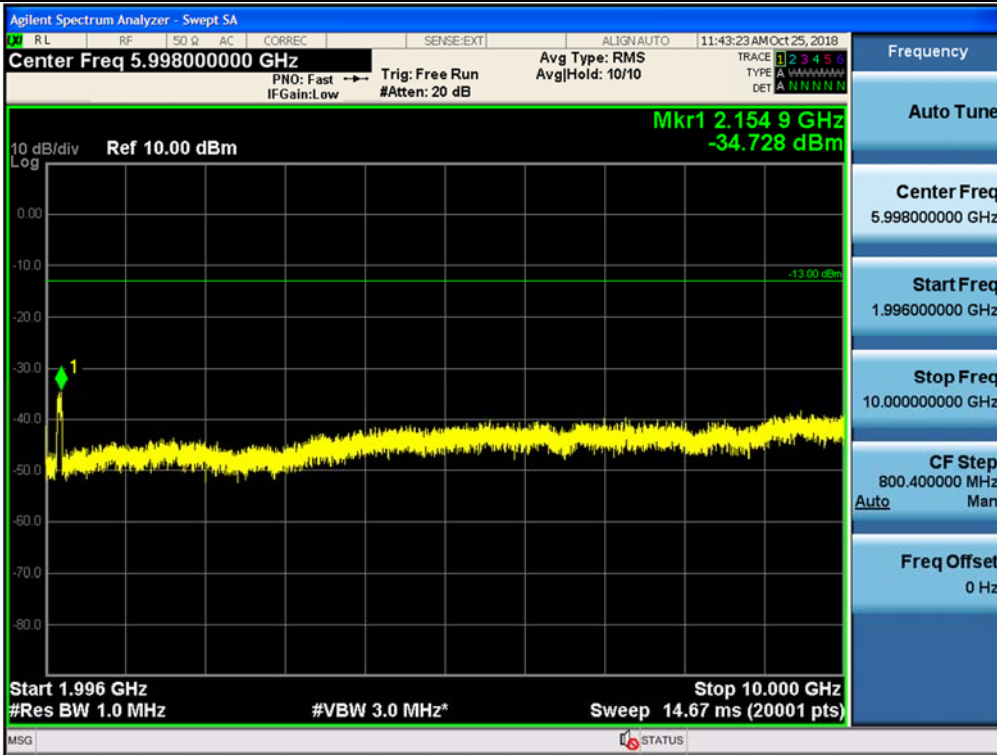

Spurious / Broadband PCS / Uplink / LTE 20 MHz / High / 30 MHz ~ Low edge

Spurious / Broadband PCS / Uplink / LTE 20 MHz / High / High edge ~ 10 GHz

Spurious / Broadband PCS / Uplink / LTE 20 MHz / High / 10 GHz ~ 26.5 GHz

Spurious / Broadband PCS / Downlink / CDMA / Low / 9 kHz ~ 150 kHz

Spurious / Broadband PCS / Downlink / CDMA / Low / 150 kHz ~ 30 MHz

Spurious / Broadband PCS / Downlink / CDMA / Low / 30 MHz ~ Low edge

Spurious / Broadband PCS / Downlink / CDMA / Low / High edge ~ 10 GHz

Spurious / Broadband PCS / Downlink / CDMA / Low / 10 GHz ~ 26.5 GHz

Spurious / Broadband PCS / Downlink / CDMA / Middle / 9 kHz ~ 150 kHz