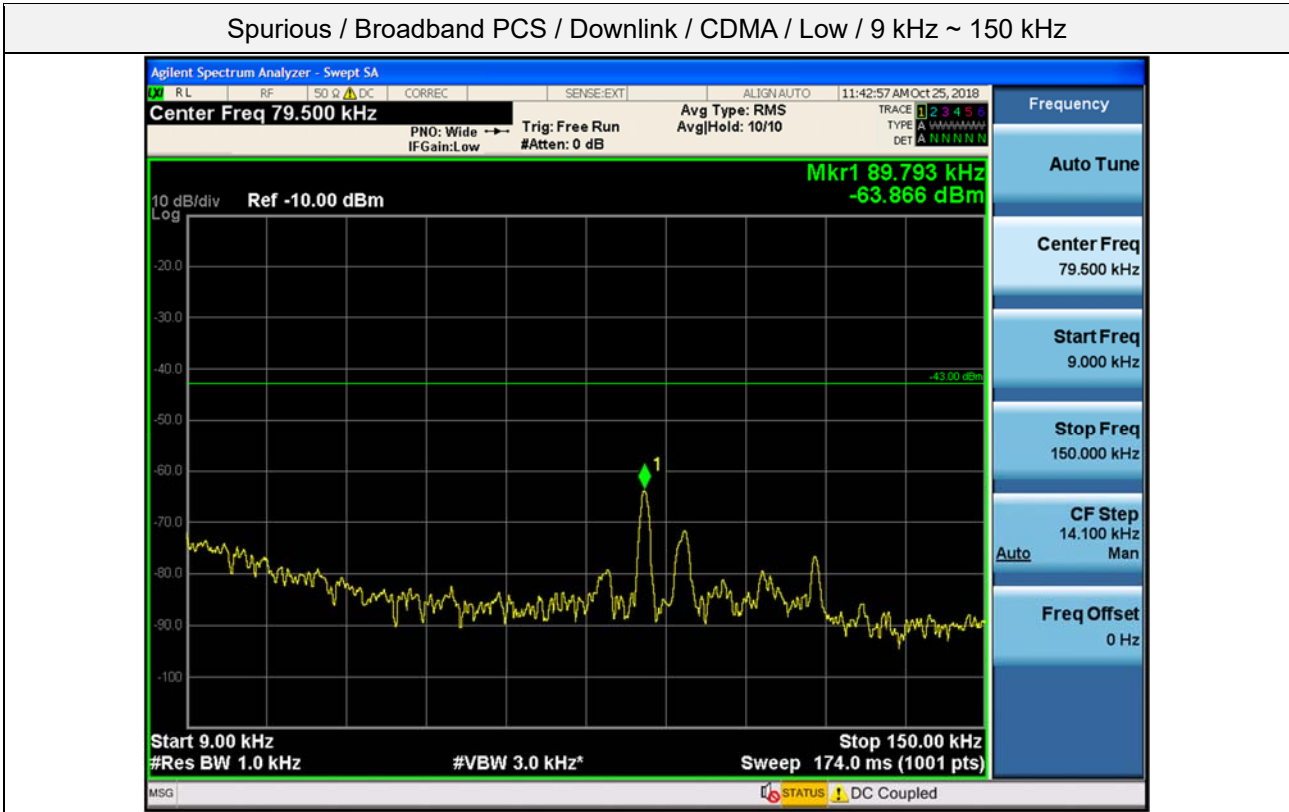

Spurious / Broadband PCS / Uplink / LTE 20 MHz / Middle / High edge ~ 10 GHz

Spurious / Broadband PCS / Uplink / LTE 20 MHz / High / 9 kHz ~ 150 kHz

Spurious / Broadband PCS / Uplink / LTE 20 MHz / High / 150 kHz ~ 30 MHz

Spurious / Broadband PCS / Uplink / LTE 20 MHz / High / 30 MHz ~ Low edge

Spurious / Broadband PCS / Uplink / LTE 20 MHz / High / High edge ~ 10 GHz

Spurious / Broadband PCS / Uplink / LTE 20 MHz / High / 10 GHz ~ 26.5 GHz

Spurious / Broadband PCS / Downlink / CDMA / Low / 9 kHz ~ 150 kHz

Spurious / Broadband PCS / Downlink / CDMA / Low / 150 kHz ~ 30 MHz

Spurious / Broadband PCS / Downlink / CDMA / Low / 30 MHz ~ Low edge