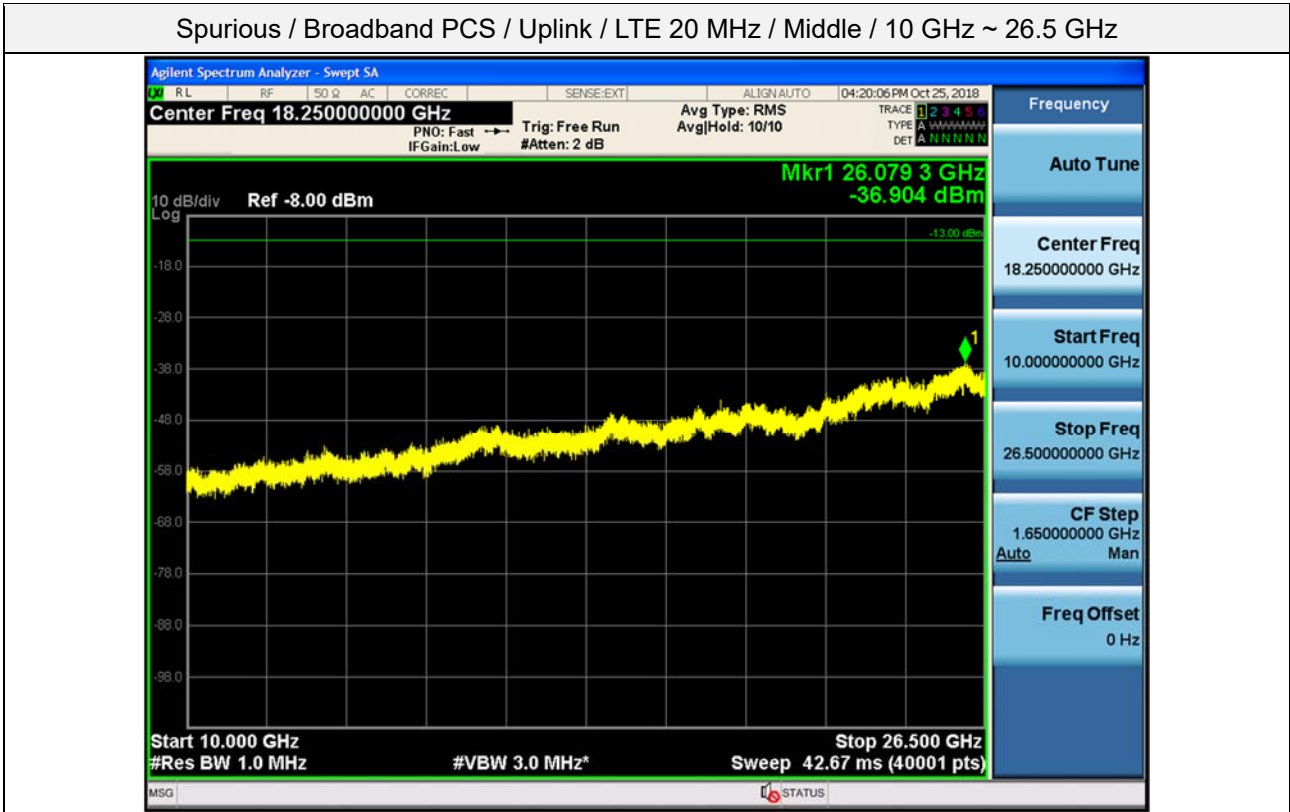

Spurious / Broadband PCS / Uplink / LTE 20 MHz / Low / 30 MHz ~ Low edge

Spurious / Broadband PCS / Uplink / LTE 20 MHz / Low / High edge ~ 10 GHz

Spurious / Broadband PCS / Uplink / LTE 20 MHz / Low / 10 GHz ~ 26.5 GHz

Spurious / Broadband PCS / Uplink / LTE 20 MHz / Middle / 9 kHz ~ 150 kHz

Spurious / Broadband PCS / Uplink / LTE 20 MHz / Middle / 150 kHz ~ 30 MHz

Spurious / Broadband PCS / Uplink / LTE 20 MHz / Middle / 30 MHz ~ Low edge

Spurious / Broadband PCS / Uplink / LTE 20 MHz / Middle / High edge ~ 10 GHz

Spurious / Broadband PCS / Uplink / LTE 20 MHz / High / 9 kHz ~ 150 kHz

Spurious / Broadband PCS / Uplink / LTE 20 MHz / High / 150 kHz ~ 30 MHz

Spurious / Broadband PCS / Uplink / LTE 20 MHz / High / 30 MHz ~ Low edge

Spurious / Broadband PCS / Uplink / LTE 20 MHz / High / High edge ~ 10 GHz

Spurious / Broadband PCS / Uplink / LTE 20 MHz / High / 10 GHz ~ 26.5 GHz