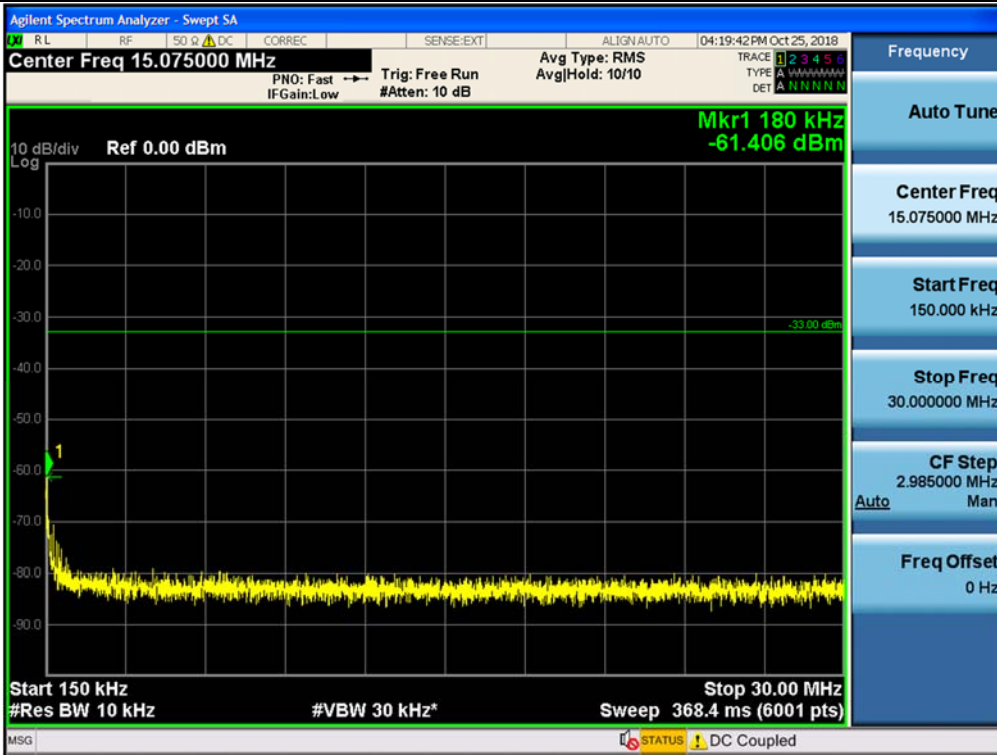

Spurious / Broadband PCS / Uplink / LTE 20 MHz / Low / 30 MHz ~ Low edge

Spurious / Broadband PCS / Uplink / LTE 20 MHz / Low / High edge ~ 10 GHz

Spurious / Broadband PCS / Uplink / LTE 20 MHz / Low / 10 GHz ~ 26.5 GHz

Spurious / Broadband PCS / Uplink / LTE 20 MHz / Middle / 9 kHz ~ 150 kHz

Spurious / Broadband PCS / Uplink / LTE 20 MHz / Middle / 150 kHz ~ 30 MHz

Spurious / Broadband PCS / Uplink / LTE 20 MHz / Middle / 30 MHz ~ Low edge

Spurious / Broadband PCS / Uplink / LTE 20 MHz / Middle / High edge ~ 10 GHz

Spurious / Broadband PCS / Uplink / LTE 20 MHz / High / 9 kHz ~ 150 kHz

Spurious / Broadband PCS / Uplink / LTE 20 MHz / High / 150 kHz ~ 30 MHz