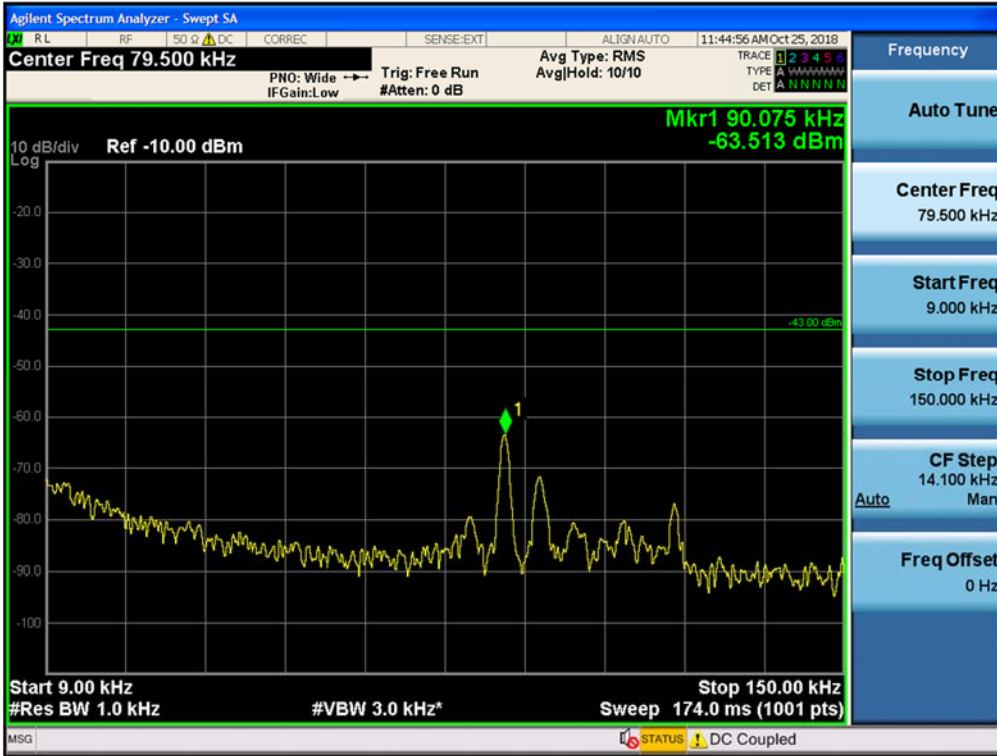

Spurious / Broadband PCS / Downlink / CDMA / High / 9 kHz ~ 150 kHz