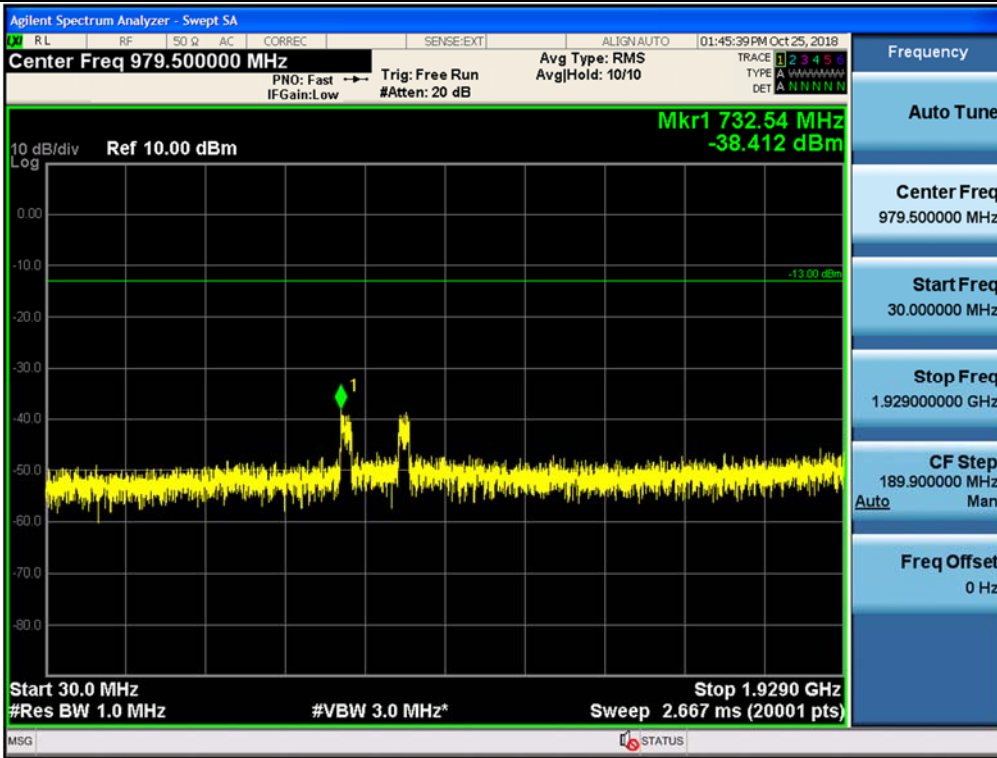

Spurious / Broadband PCS / Downlink / LTE 20 MHz / Low / 9 kHz ~ 150 kHz

Spurious / Broadband PCS / Downlink / LTE 20 MHz / Low / 150 kHz ~ 30 MHz

Spurious / Broadband PCS / Downlink / LTE 20 MHz / Low / 30 MHz ~ Low edge

Spurious / Broadband PCS / Downlink / LTE 20 MHz / Low / High edge ~ 10 GHz

Spurious / Broadband PCS / Downlink / LTE 20 MHz / Low / 10 GHz ~ 26.5 GHz

Spurious / Broadband PCS / Downlink / LTE 20 MHz / Middle / 30 MHz ~ Low edge

Spurious / Broadband PCS / Downlink / LTE 20 MHz / Middle / High edge ~ 10 GHz