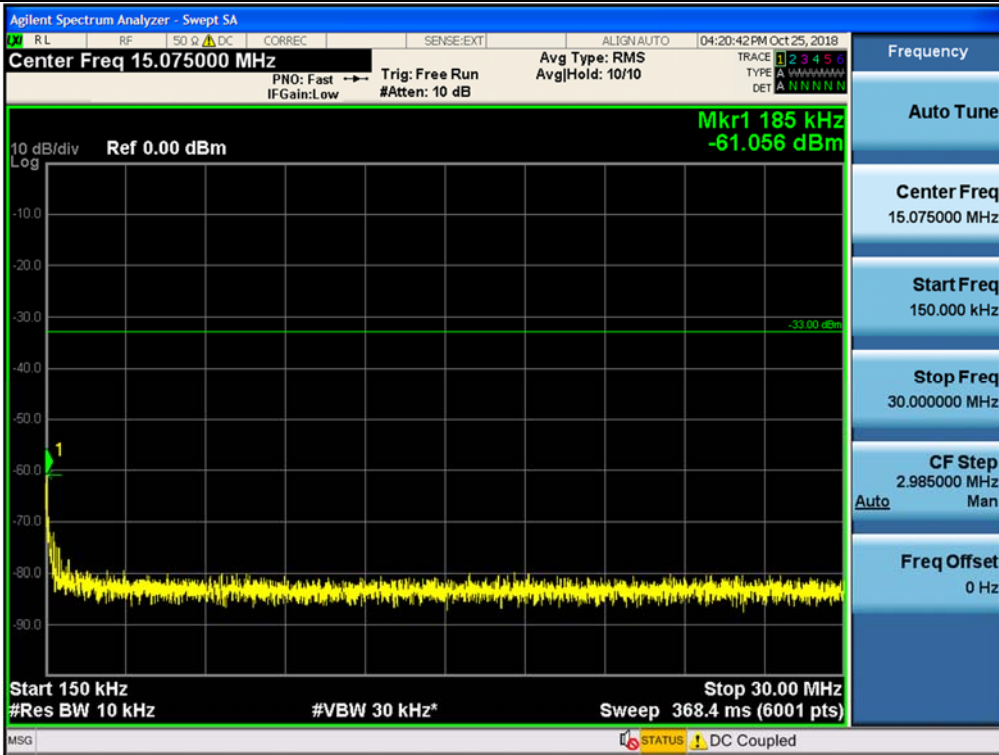

Spurious / Broadband PCS / Uplink / LTE 20 MHz / Middle / High edge ~ 10 GHz

Spurious / Broadband PCS / Uplink / LTE 20 MHz / High / 9 kHz ~ 150 kHz

Spurious / Broadband PCS / Uplink / LTE 20 MHz / High / 150 kHz ~ 30 MHz

Spurious / Broadband PCS / Uplink / LTE 20 MHz / High / 30 MHz ~ Low edge

Spurious / Broadband PCS / Uplink / LTE 20 MHz / High / High edge ~ 10 GHz

Spurious / Broadband PCS / Uplink / LTE 20 MHz / High / 10 GHz ~ 26.5 GHz