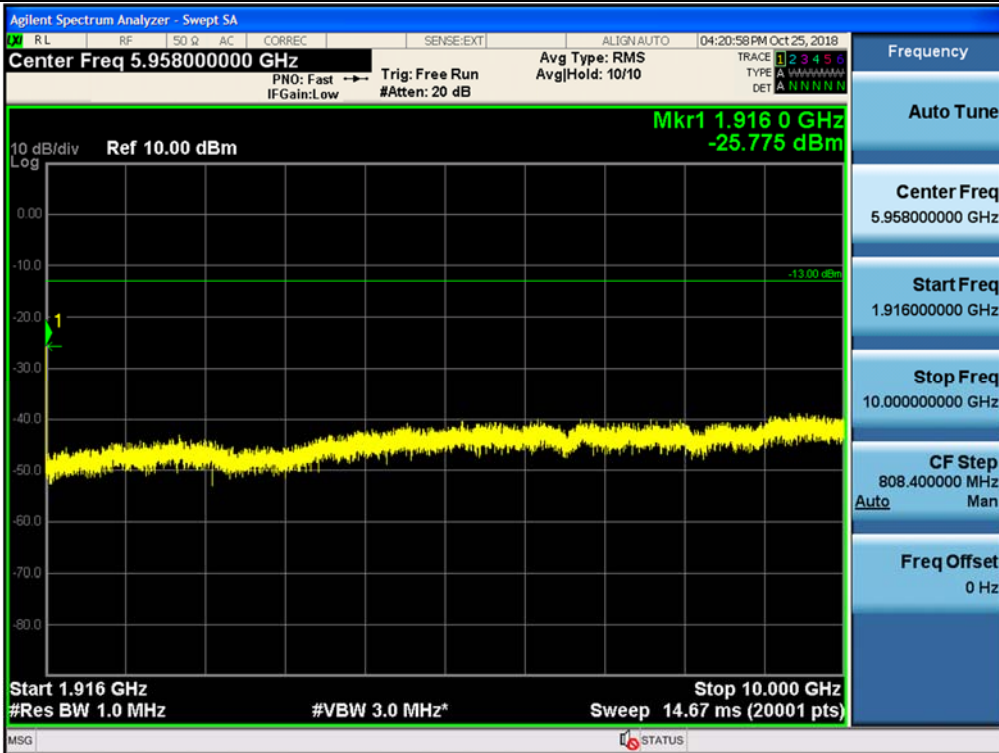

Spurious / Broadband PCS / Uplink / LTE 20 MHz / Middle / High edge ~ 10 GHz

Spurious / Broadband PCS / Uplink / LTE 20 MHz / High / 9 kHz ~ 150 kHz

Spurious / Broadband PCS / Uplink / LTE 20 MHz / High / 150 kHz ~ 30 MHz

Spurious / Broadband PCS / Uplink / LTE 20 MHz / High / 30 MHz ~ Low edge

Spurious / Broadband PCS / Uplink / LTE 20 MHz / High / High edge ~ 10 GHz

Spurious / Broadband PCS / Uplink / LTE 20 MHz / High / 10 GHz ~ 26.5 GHz