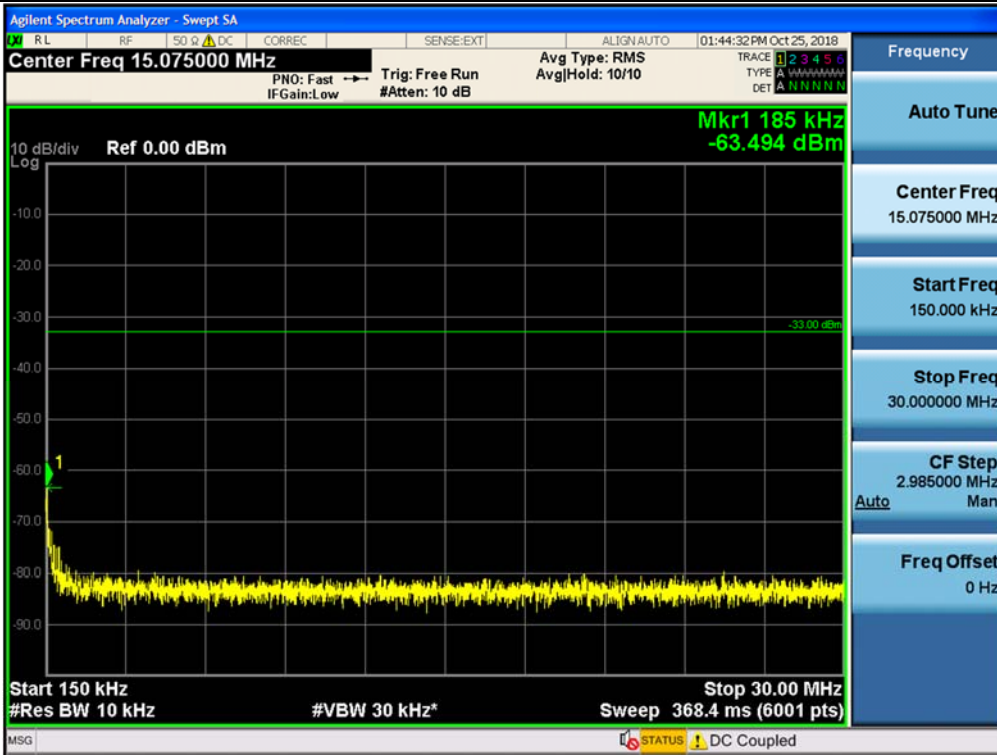

Spurious / Broadband PCS / Downlink / CDMA / High / 30 MHz ~ Low edge

Spurious / Broadband PCS / Downlink / CDMA / High / High edge ~ 10 GHz

Spurious / Broadband PCS / Downlink / CDMA / High / 10 GHz ~ 26.5 GHz

Spurious / Broadband PCS / Downlink / LTE 20 MHz / Low / 9 kHz ~ 150 kHz

Spurious / Broadband PCS / Downlink / LTE 20 MHz / Low / 150 kHz ~ 30 MHz

Spurious / Broadband PCS / Downlink / LTE 20 MHz / Low / 30 MHz ~ Low edge