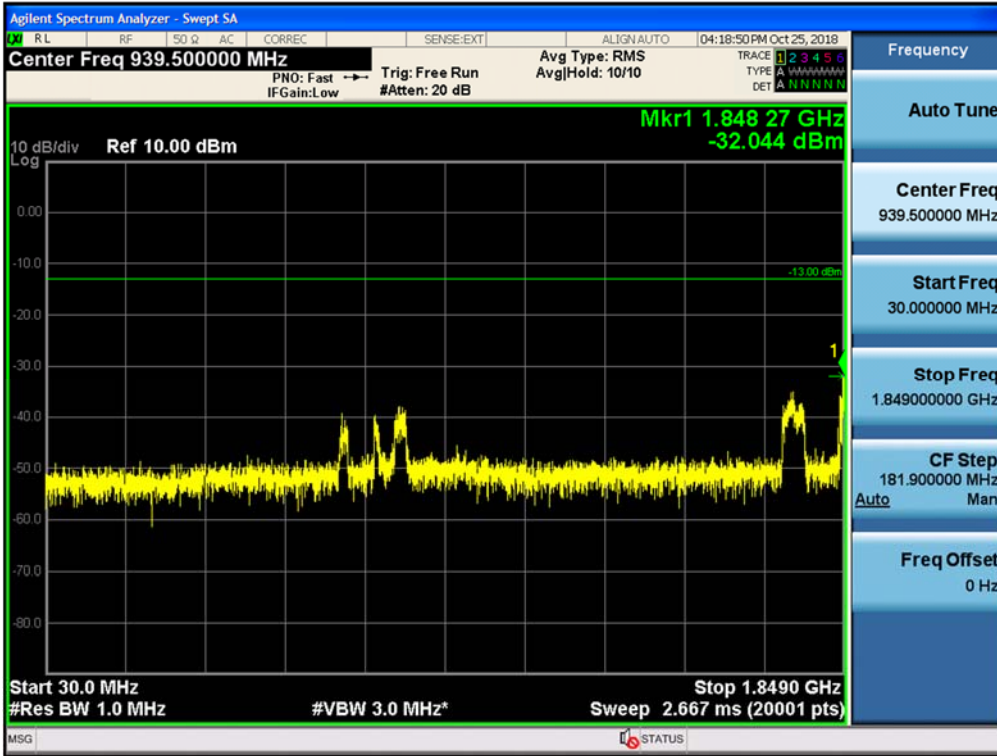

Spurious / Broadband PCS / Uplink / LTE 20 MHz / Low / 30 MHz ~ Low edge

Spurious / Broadband PCS / Uplink / LTE 20 MHz / Low / High edge ~ 10 GHz

Spurious / Broadband PCS / Uplink / LTE 20 MHz / Low / 10 GHz ~ 26.5 GHz

Spurious / Broadband PCS / Uplink / LTE 20 MHz / Middle / 9 kHz ~ 150 kHz

Spurious / Broadband PCS / Uplink / LTE 20 MHz / Middle / 150 kHz ~ 30 MHz

Spurious / Broadband PCS / Uplink / LTE 20 MHz / Middle / 30 MHz ~ Low edge

Spurious / Broadband PCS / Uplink / LTE 20 MHz / Middle / High edge ~ 10 GHz

Spurious / Broadband PCS / Uplink / LTE 20 MHz / High / 9 kHz ~ 150 kHz

Spurious / Broadband PCS / Uplink / LTE 20 MHz / High / 150 kHz ~ 30 MHz