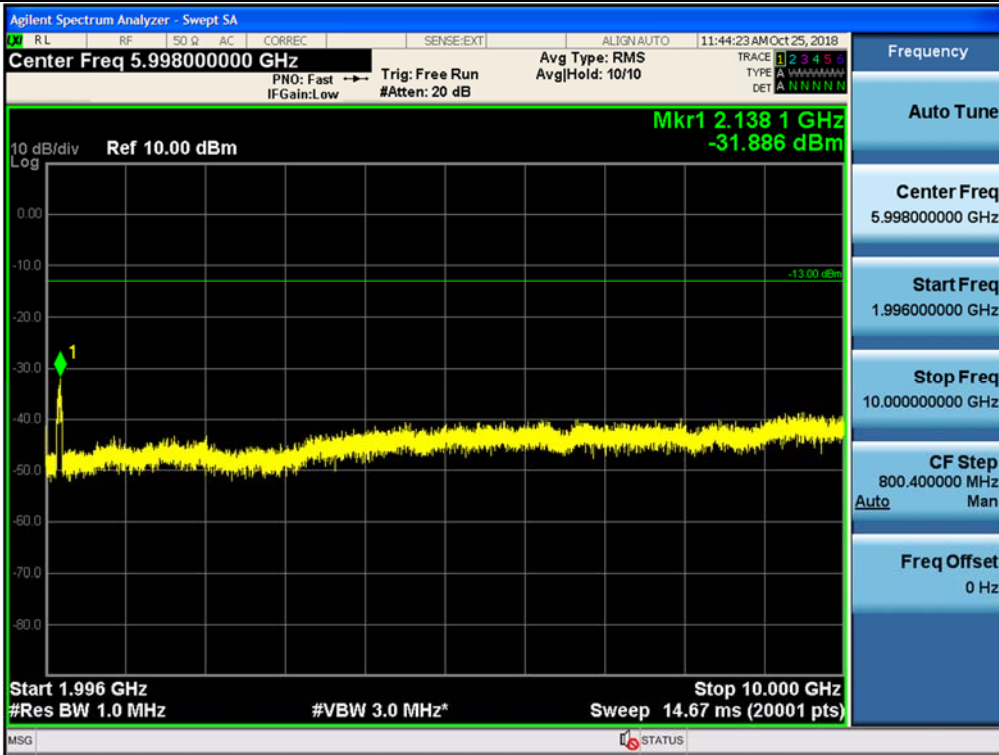

Spurious / Broadband PCS / Downlink / CDMA / Low / High edge ~ 10 GHz

Spurious / Broadband PCS / Downlink / CDMA / Low / 10 GHz ~ 26.5 GHz

Spurious / Broadband PCS / Downlink / CDMA / Middle / 9 kHz ~ 150 kHz

Spurious / Broadband PCS / Downlink / CDMA / Middle / 150 kHz ~ 30 MHz

Spurious / Broadband PCS / Downlink / CDMA / Middle / 30 MHz ~ Low edge

Spurious / Broadband PCS / Downlink / CDMA / Middle / High edge ~ 10 GHz