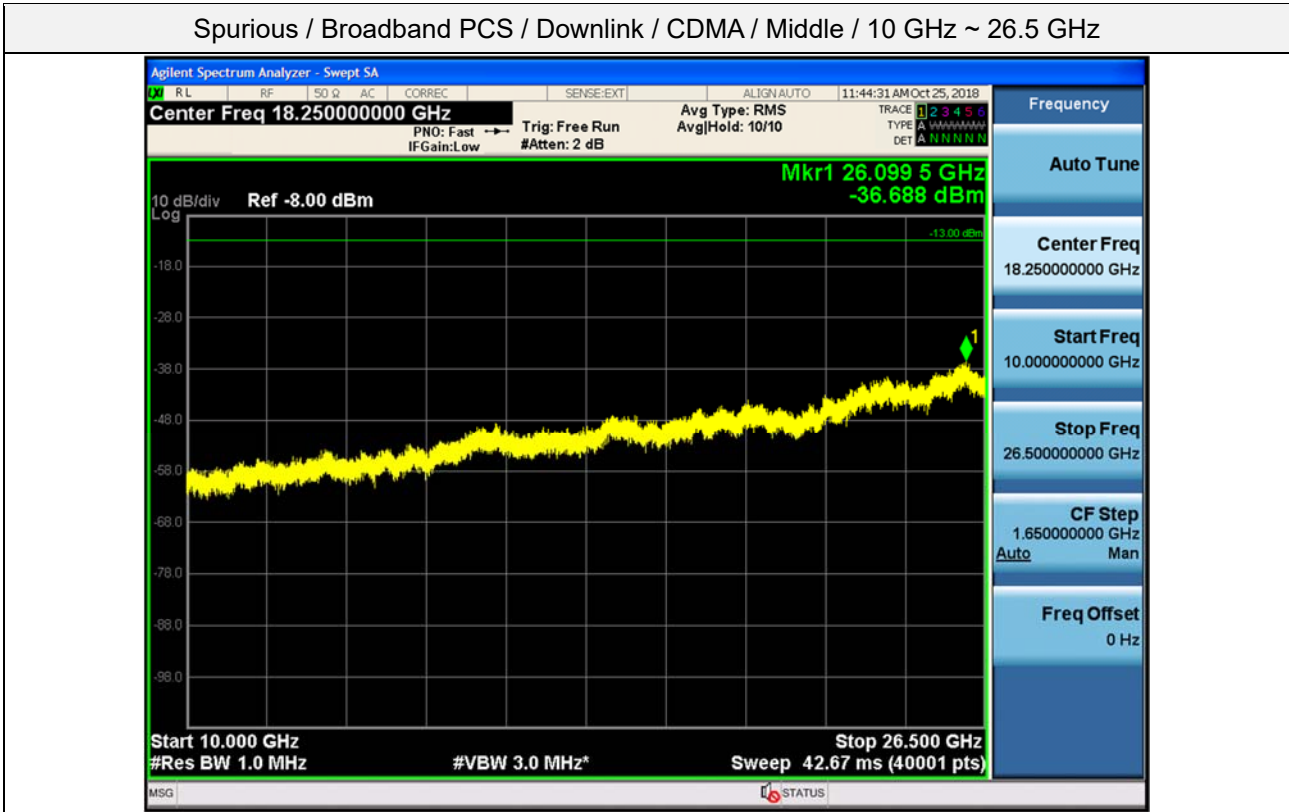

Spurious / Broadband PCS / Downlink / CDMA / Middle / 10 GHz ~ 26.5 GHz