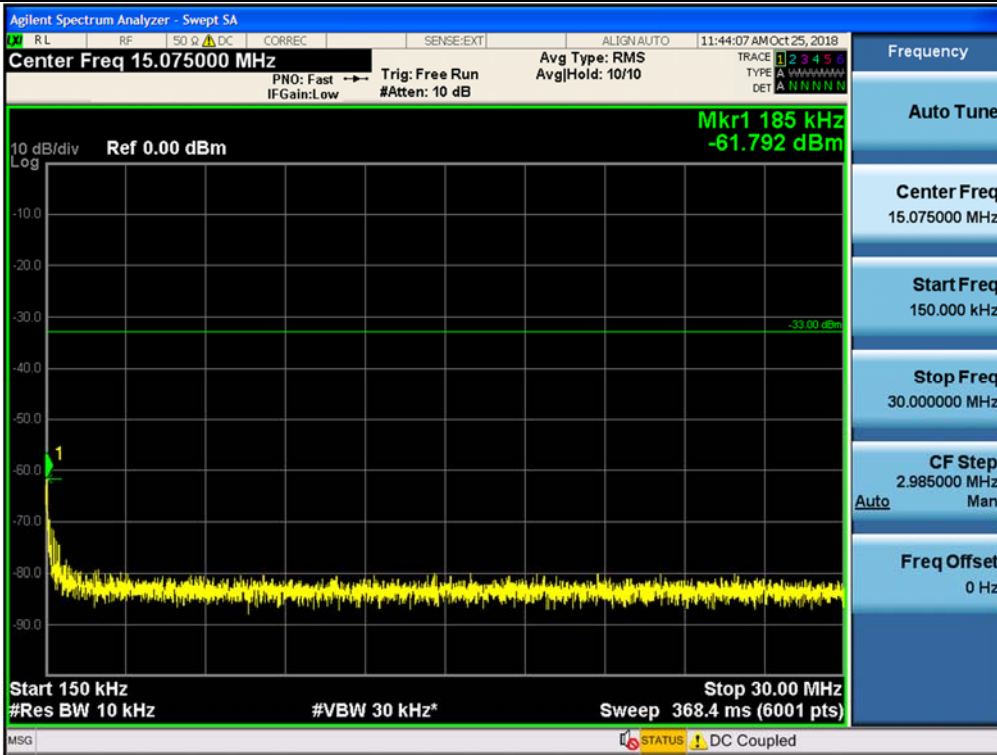

Spurious / Broadband PCS / Downlink / CDMA / Middle / 150 kHz ~ 30 MHz