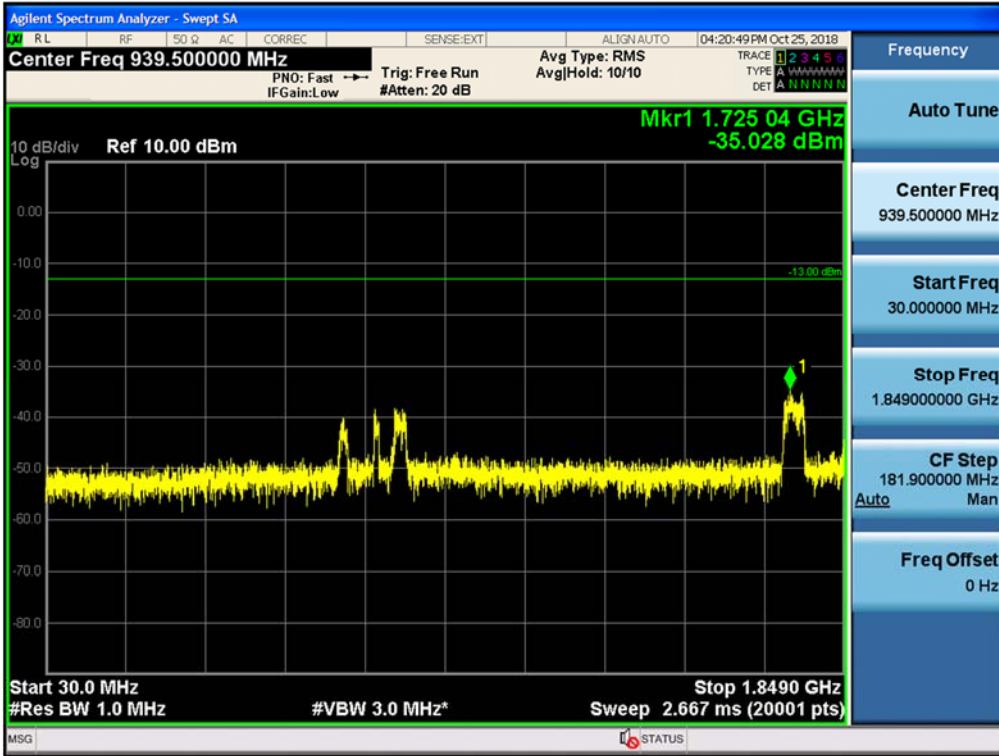

Spurious / Broadband PCS / Uplink / LTE 20 MHz / Middle / High edge ~ 10 GHz

Spurious / Broadband PCS / Uplink / LTE 20 MHz / High / 9 kHz ~ 150 kHz

Spurious / Broadband PCS / Uplink / LTE 20 MHz / High / 150 kHz ~ 30 MHz

Spurious / Broadband PCS / Uplink / LTE 20 MHz / High / 30 MHz ~ Low edge

Spurious / Broadband PCS / Uplink / LTE 20 MHz / High / High edge ~ 10 GHz

Spurious / Broadband PCS / Uplink / LTE 20 MHz / High / 10 GHz ~ 26.5 GHz