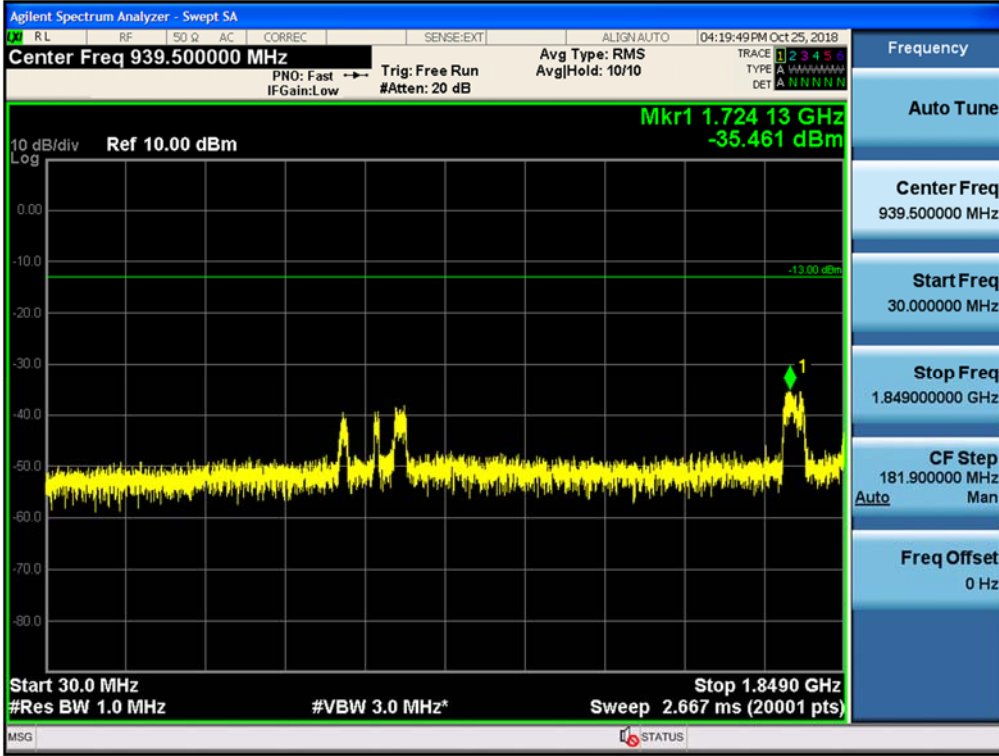

Spurious / Broadband PCS / Uplink / LTE 20 MHz / Low / 30 MHz ~ Low edge

Spurious / Broadband PCS / Uplink / LTE 20 MHz / Low / High edge ~ 10 GHz

Spurious / Broadband PCS / Uplink / LTE 20 MHz / Low / 10 GHz ~ 26.5 GHz

Spurious / Broadband PCS / Uplink / LTE 20 MHz / Middle / 9 kHz ~ 150 kHz

Spurious / Broadband PCS / Uplink / LTE 20 MHz / Middle / 150 kHz ~ 30 MHz

Spurious / Broadband PCS / Uplink / LTE 20 MHz / Middle / 30 MHz ~ Low edge

Spurious / Broadband PCS / Uplink / LTE 20 MHz / Middle / High edge ~ 10 GHz

Spurious / Broadband PCS / Uplink / LTE 20 MHz / High / 9 kHz ~ 150 kHz

Spurious / Broadband PCS / Uplink / LTE 20 MHz / High / 150 kHz ~ 30 MHz