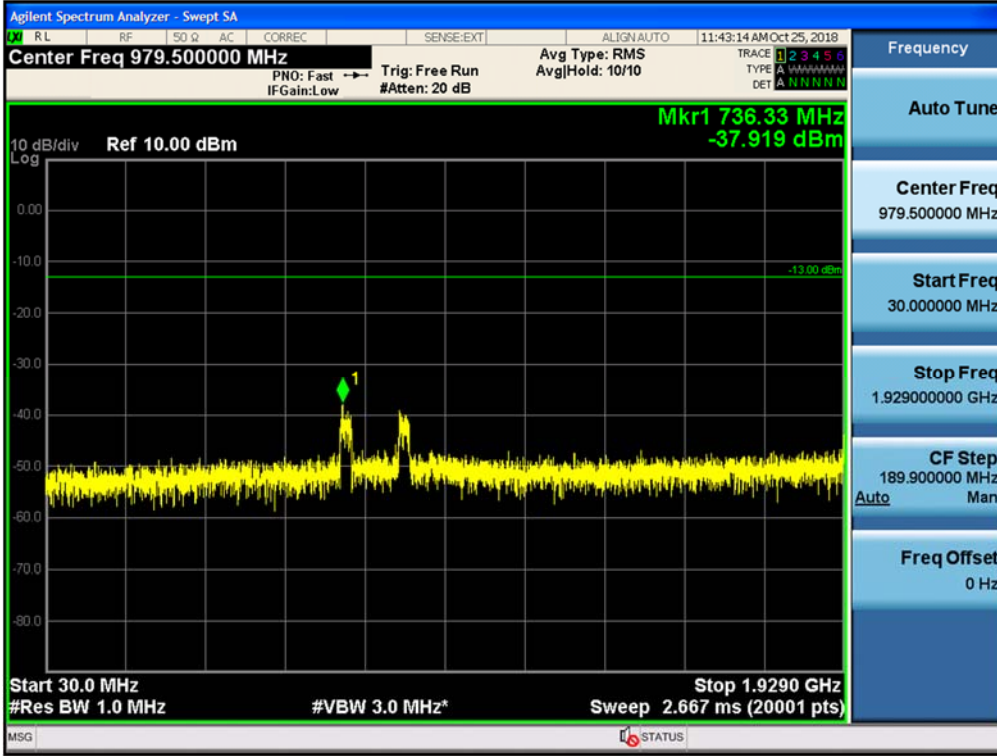

Spurious / Broadband PCS / Uplink / LTE 20 MHz / Middle / High edge ~ 10 GHz

Spurious / Broadband PCS / Uplink / LTE 20 MHz / High / 9 kHz ~ 150 kHz

Spurious / Broadband PCS / Uplink / LTE 20 MHz / High / 150 kHz ~ 30 MHz

Spurious / Broadband PCS / Uplink / LTE 20 MHz / High / 30 MHz ~ Low edge

Spurious / Broadband PCS / Uplink / LTE 20 MHz / High / High edge ~ 10 GHz

Spurious / Broadband PCS / Uplink / LTE 20 MHz / High / 10 GHz ~ 26.5 GHz

Spurious / Broadband PCS / Downlink / CDMA / Low / 9 kHz ~ 150 kHz

Spurious / Broadband PCS / Downlink / CDMA / Low / 150 kHz ~ 30 MHz

Spurious / Broadband PCS / Downlink / CDMA / Low / 30 MHz ~ Low edge