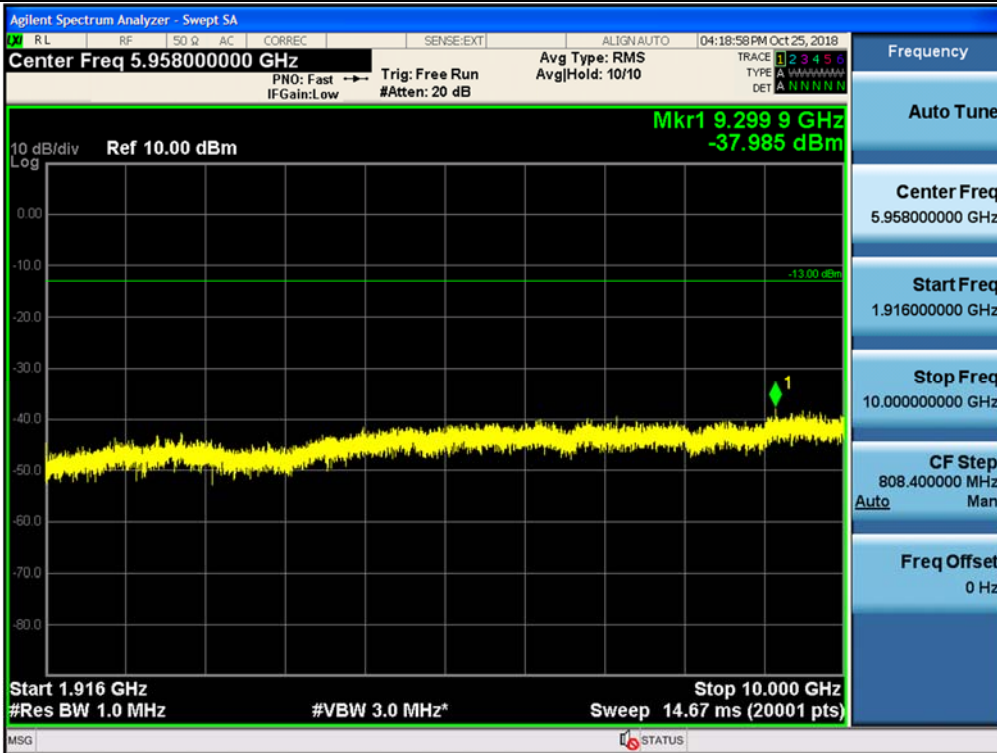

Spurious / Broadband PCS / Uplink / LTE 20 MHz / Low / 30 MHz ~ Low edge

Spurious / Broadband PCS / Uplink / LTE 20 MHz / Low / High edge ~ 10 GHz

Spurious / Broadband PCS / Uplink / LTE 20 MHz / Low / 10 GHz ~ 26.5 GHz

Spurious / Broadband PCS / Uplink / LTE 20 MHz / Middle / 9 kHz ~ 150 kHz

Spurious / Broadband PCS / Uplink / LTE 20 MHz / Middle / 150 kHz ~ 30 MHz

Spurious / Broadband PCS / Uplink / LTE 20 MHz / Middle / 30 MHz ~ Low edge

Spurious / Broadband PCS / Uplink / LTE 20 MHz / Middle / High edge ~ 10 GHz

Spurious / Broadband PCS / Uplink / LTE 20 MHz / High / 9 kHz ~ 150 kHz

Spurious / Broadband PCS / Uplink / LTE 20 MHz / High / 150 kHz ~ 30 MHz