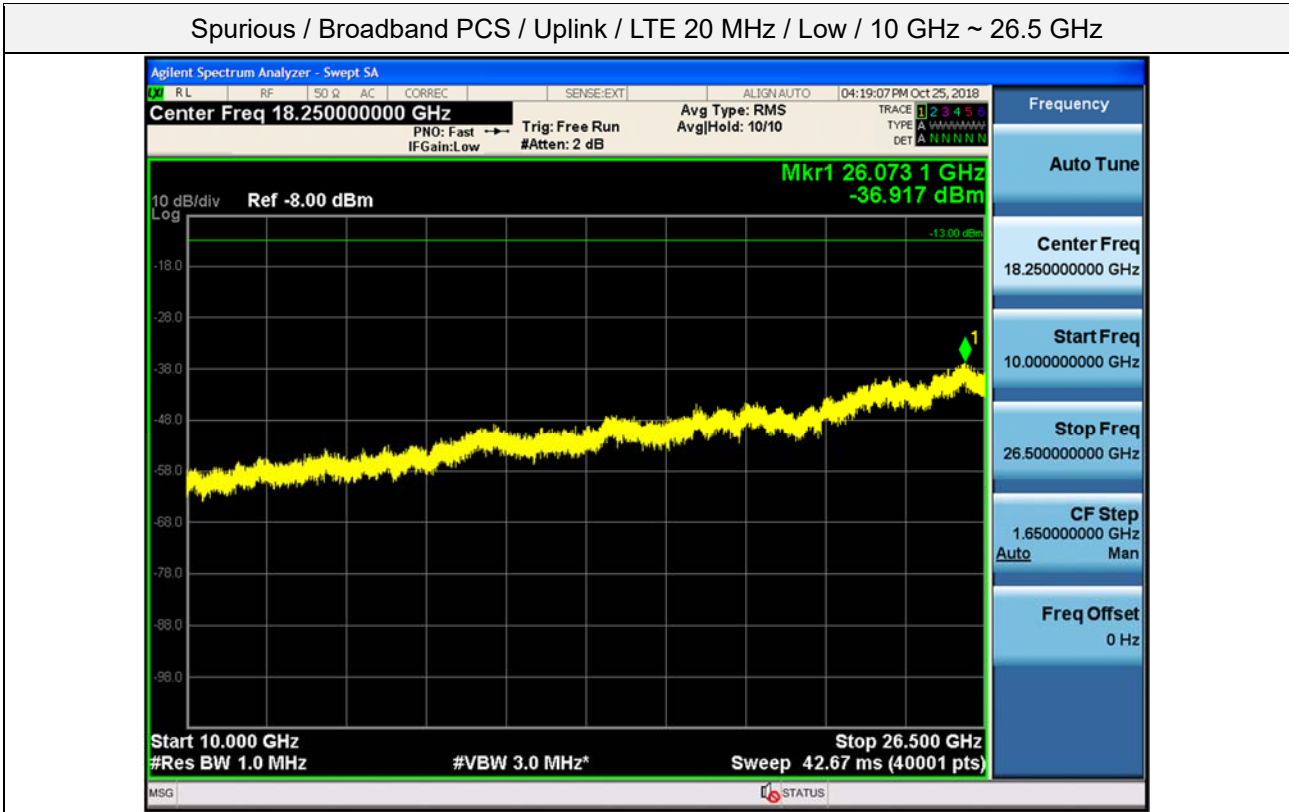

Spurious / Broadband PCS / Uplink / LTE 20 MHz / Low / 30 MHz ~ Low edge

Spurious / Broadband PCS / Uplink / LTE 20 MHz / Low / High edge ~ 10 GHz

Spurious / Broadband PCS / Uplink / LTE 20 MHz / Low / 10 GHz ~ 26.5 GHz

Spurious / Broadband PCS / Uplink / LTE 20 MHz / Middle / 9 kHz ~ 150 kHz

Spurious / Broadband PCS / Uplink / LTE 20 MHz / Middle / 150 kHz ~ 30 MHz

Spurious / Broadband PCS / Uplink / LTE 20 MHz / Middle / 30 MHz ~ Low edge

Spurious / Broadband PCS / Uplink / LTE 20 MHz / Middle / High edge ~ 10 GHz

Spurious / Broadband PCS / Uplink / LTE 20 MHz / High / 9 kHz ~ 150 kHz

Spurious / Broadband PCS / Uplink / LTE 20 MHz / High / 150 kHz ~ 30 MHz