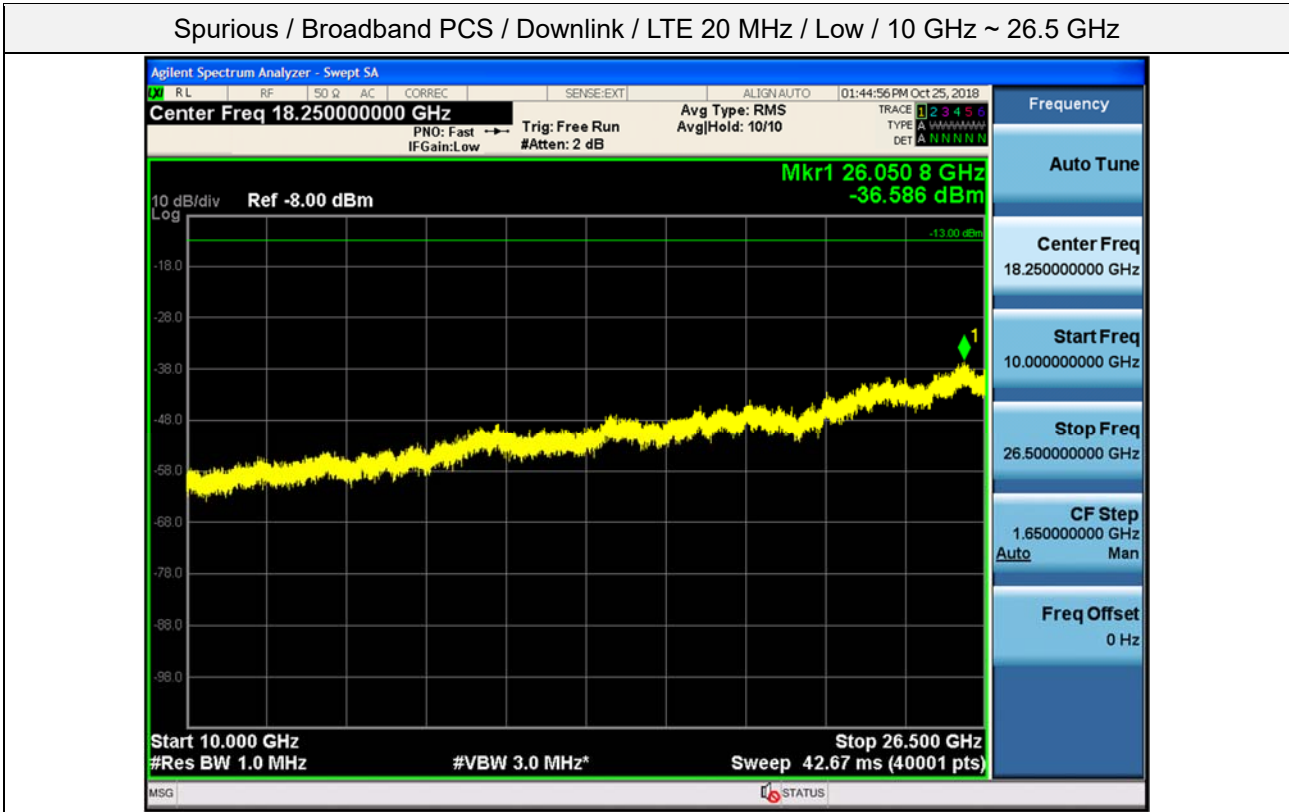

Spurious / Broadband PCS / Downlink / CDMA / High / 30 MHz ~ Low edge

Spurious / Broadband PCS / Downlink / CDMA / High / High edge ~ 10 GHz

Spurious / Broadband PCS / Downlink / CDMA / High / 10 GHz ~ 26.5 GHz

Spurious / Broadband PCS / Downlink / LTE 20 MHz / Low / 9 kHz ~ 150 kHz

Spurious / Broadband PCS / Downlink / LTE 20 MHz / Low / 150 kHz ~ 30 MHz

Spurious / Broadband PCS / Downlink / LTE 20 MHz / Low / 30 MHz ~ Low edge

Spurious / Broadband PCS / Downlink / LTE 20 MHz / Low / High edge ~ 10 GHz

Spurious / Broadband PCS / Downlink / LTE 20 MHz / Low / 10 GHz ~ 26.5 GHz

Spurious / Broadband PCS / Downlink / LTE 20 MHz / Middle / 30 MHz ~ Low edge

Spurious / Broadband PCS / Downlink / LTE 20 MHz / Middle / High edge ~ 10 GHz