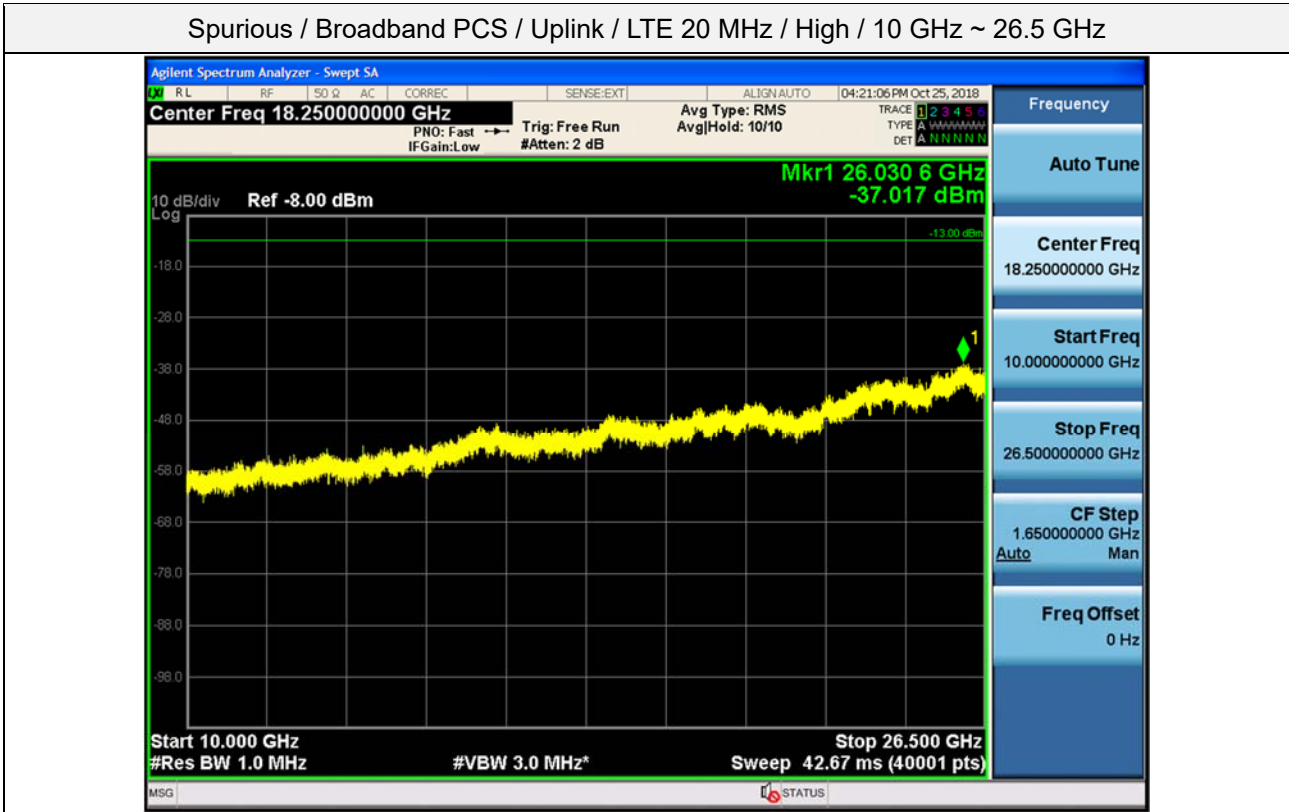

Spurious / Broadband PCS / Uplink / LTE 20 MHz / Middle / 9 kHz ~ 150 kHz

Spurious / Broadband PCS / Uplink / LTE 20 MHz / Middle / 150 kHz ~ 30 MHz

Spurious / Broadband PCS / Uplink / LTE 20 MHz / Middle / 30 MHz ~ Low edge

Spurious / Broadband PCS / Uplink / LTE 20 MHz / Middle / High edge ~ 10 GHz

Spurious / Broadband PCS / Uplink / LTE 20 MHz / High / 9 kHz ~ 150 kHz

Spurious / Broadband PCS / Uplink / LTE 20 MHz / High / 150 kHz ~ 30 MHz

Spurious / Broadband PCS / Uplink / LTE 20 MHz / High / 30 MHz ~ Low edge

Spurious / Broadband PCS / Uplink / LTE 20 MHz / High / High edge ~ 10 GHz

Spurious / Broadband PCS / Uplink / LTE 20 MHz / High / 10 GHz ~ 26.5 GHz