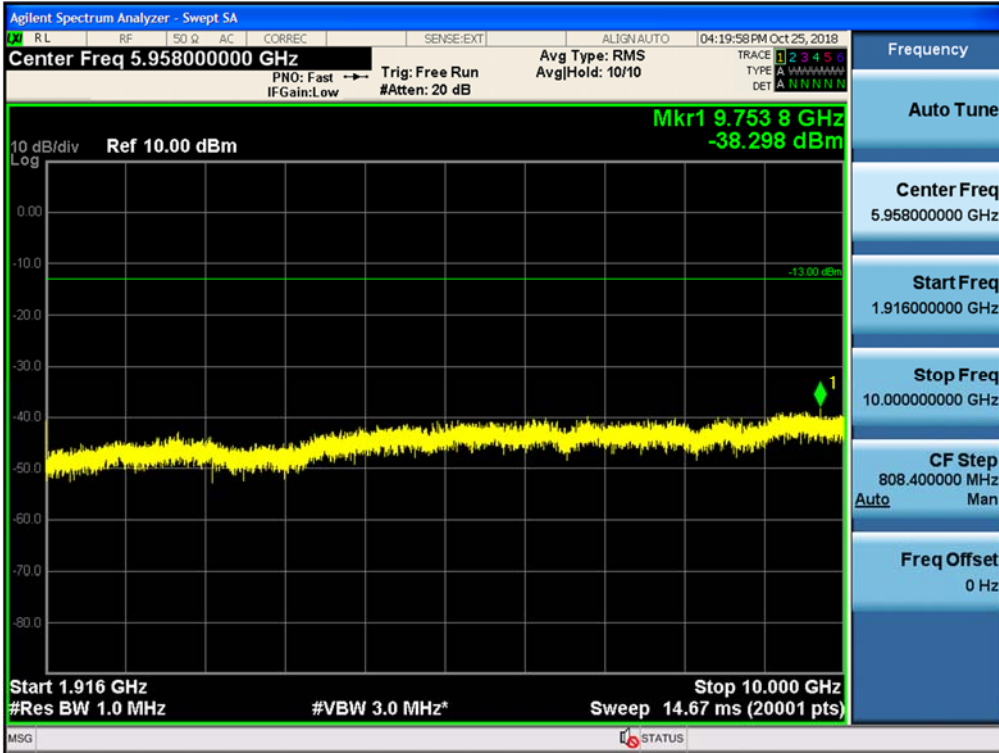

Spurious / Broadband PCS / Uplink / LTE 20 MHz / Low / 30 MHz ~ Low edge

Spurious / Broadband PCS / Uplink / LTE 20 MHz / Low / High edge ~ 10 GHz

Spurious / Broadband PCS / Uplink / LTE 20 MHz / Low / 10 GHz ~ 26.5 GHz

Spurious / Broadband PCS / Uplink / LTE 20 MHz / Middle / 9 kHz ~ 150 kHz

Spurious / Broadband PCS / Uplink / LTE 20 MHz / Middle / 150 kHz ~ 30 MHz

Spurious / Broadband PCS / Uplink / LTE 20 MHz / Middle / 30 MHz ~ Low edge

Spurious / Broadband PCS / Uplink / LTE 20 MHz / Middle / High edge ~ 10 GHz

Spurious / Broadband PCS / Uplink / LTE 20 MHz / High / 9 kHz ~ 150 kHz

Spurious / Broadband PCS / Uplink / LTE 20 MHz / High / 150 kHz ~ 30 MHz

Spurious / Broadband PCS / Uplink / LTE 20 MHz / High / 30 MHz ~ Low edge

Spurious / Broadband PCS / Uplink / LTE 20 MHz / High / High edge ~ 10 GHz

Spurious / Broadband PCS / Uplink / LTE 20 MHz / High / 10 GHz ~ 26.5 GHz