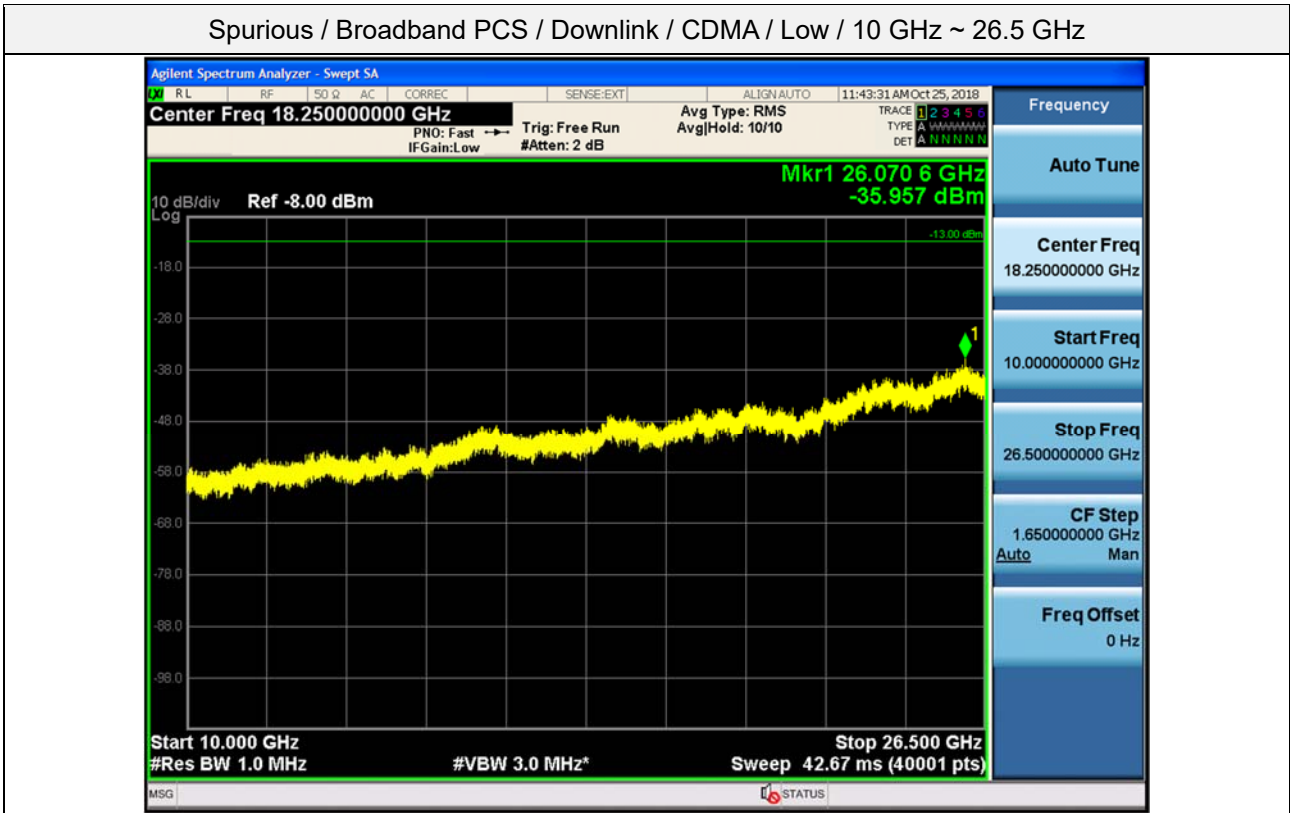

Spurious / Broadband PCS / Uplink / LTE 20 MHz / High / 30 MHz ~ Low edge

Spurious / Broadband PCS / Uplink / LTE 20 MHz / High / High edge ~ 10 GHz

Spurious / Broadband PCS / Uplink / LTE 20 MHz / High / 10 GHz ~ 26.5 GHz

Spurious / Broadband PCS / Downlink / CDMA / Low / 9 kHz ~ 150 kHz

Spurious / Broadband PCS / Downlink / CDMA / Low / 150 kHz ~ 30 MHz

Spurious / Broadband PCS / Downlink / CDMA / Low / 30 MHz ~ Low edge

Spurious / Broadband PCS / Downlink / CDMA / Low / High edge ~ 10 GHz

Spurious / Broadband PCS / Downlink / CDMA / Low / 10 GHz ~ 26.5 GHz

Spurious / Broadband PCS / Downlink / CDMA / Middle / 9 kHz ~ 150 kHz