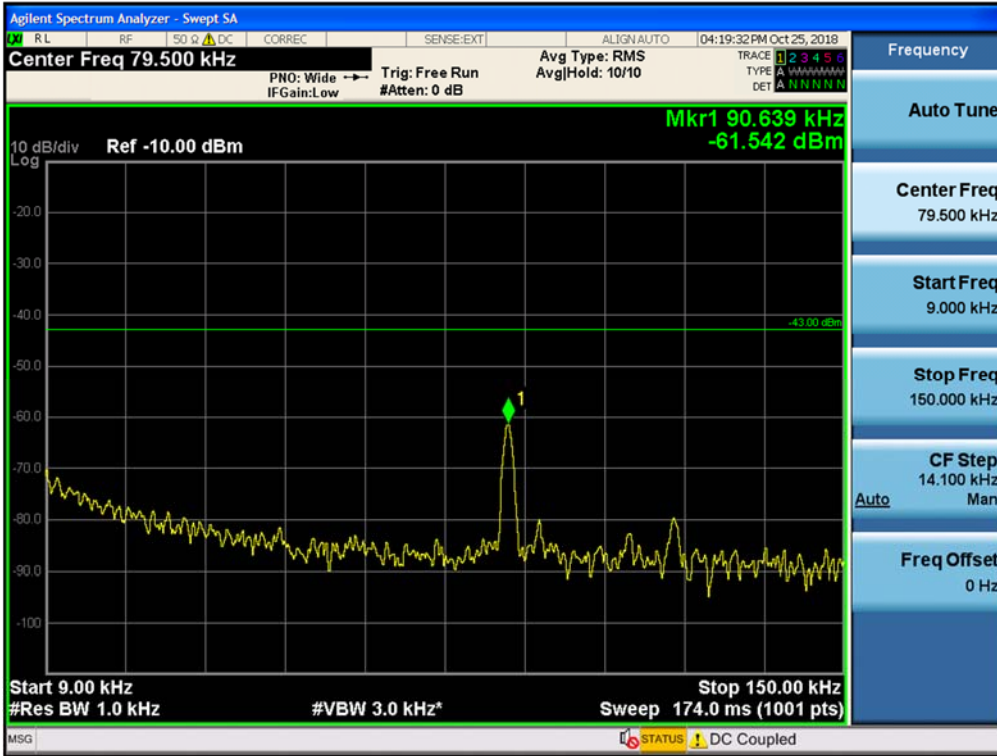

Spurious / Broadband PCS / Uplink / LTE 20 MHz / Low / 30 MHz ~ Low edge

Spurious / Broadband PCS / Uplink / LTE 20 MHz / Low / High edge ~ 10 GHz

Spurious / Broadband PCS / Uplink / LTE 20 MHz / Low / 10 GHz ~ 26.5 GHz

Spurious / Broadband PCS / Uplink / LTE 20 MHz / Middle / 9 kHz ~ 150 kHz

Spurious / Broadband PCS / Uplink / LTE 20 MHz / Middle / 150 kHz ~ 30 MHz

Spurious / Broadband PCS / Uplink / LTE 20 MHz / Middle / 30 MHz ~ Low edge

Spurious / Broadband PCS / Uplink / LTE 20 MHz / Middle / High edge ~ 10 GHz

Spurious / Broadband PCS / Uplink / LTE 20 MHz / High / 9 kHz ~ 150 kHz

Spurious / Broadband PCS / Uplink / LTE 20 MHz / High / 150 kHz ~ 30 MHz