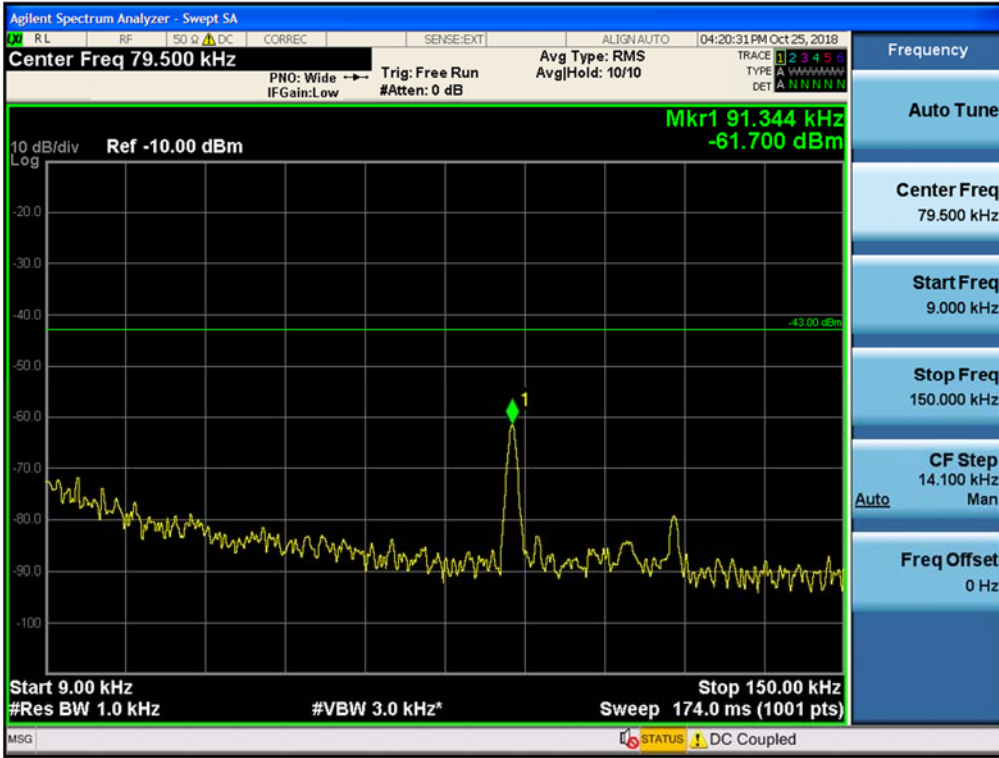

Spurious / Broadband PCS / Uplink / LTE 20 MHz / Low / 30 MHz ~ Low edge

Spurious / Broadband PCS / Uplink / LTE 20 MHz / Low / High edge ~ 10 GHz

Spurious / Broadband PCS / Uplink / LTE 20 MHz / Low / 10 GHz ~ 26.5 GHz

Spurious / Broadband PCS / Uplink / LTE 20 MHz / Middle / 9 kHz ~ 150 kHz

Spurious / Broadband PCS / Uplink / LTE 20 MHz / Middle / 150 kHz ~ 30 MHz

Spurious / Broadband PCS / Uplink / LTE 20 MHz / Middle / 30 MHz ~ Low edge

Spurious / Broadband PCS / Uplink / LTE 20 MHz / Middle / High edge ~ 10 GHz

Spurious / Broadband PCS / Uplink / LTE 20 MHz / High / 9 kHz ~ 150 kHz

Spurious / Broadband PCS / Uplink / LTE 20 MHz / High / 150 kHz ~ 30 MHz

Spurious / Broadband PCS / Uplink / LTE 20 MHz / High / 30 MHz ~ Low edge

Spurious / Broadband PCS / Uplink / LTE 20 MHz / High / High edge ~ 10 GHz

Spurious / Broadband PCS / Uplink / LTE 20 MHz / High / 10 GHz ~ 26.5 GHz