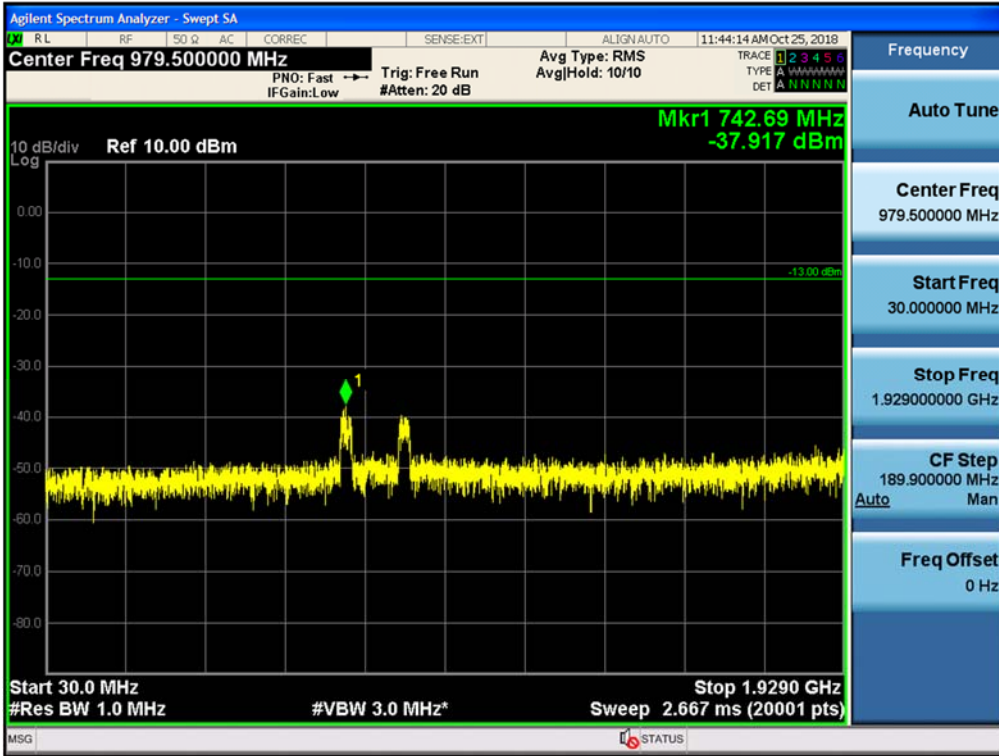

Spurious / Broadband PCS / Downlink / CDMA / Low / High edge ~ 10 GHz

Spurious / Broadband PCS / Downlink / CDMA / Low / 10 GHz ~ 26.5 GHz

Spurious / Broadband PCS / Downlink / CDMA / Middle / 9 kHz ~ 150 kHz

Spurious / Broadband PCS / Downlink / CDMA / Middle / 150 kHz ~ 30 MHz

Spurious / Broadband PCS / Downlink / CDMA / Middle / 30 MHz ~ Low edge

Spurious / Broadband PCS / Downlink / CDMA / Middle / High edge ~ 10 GHz