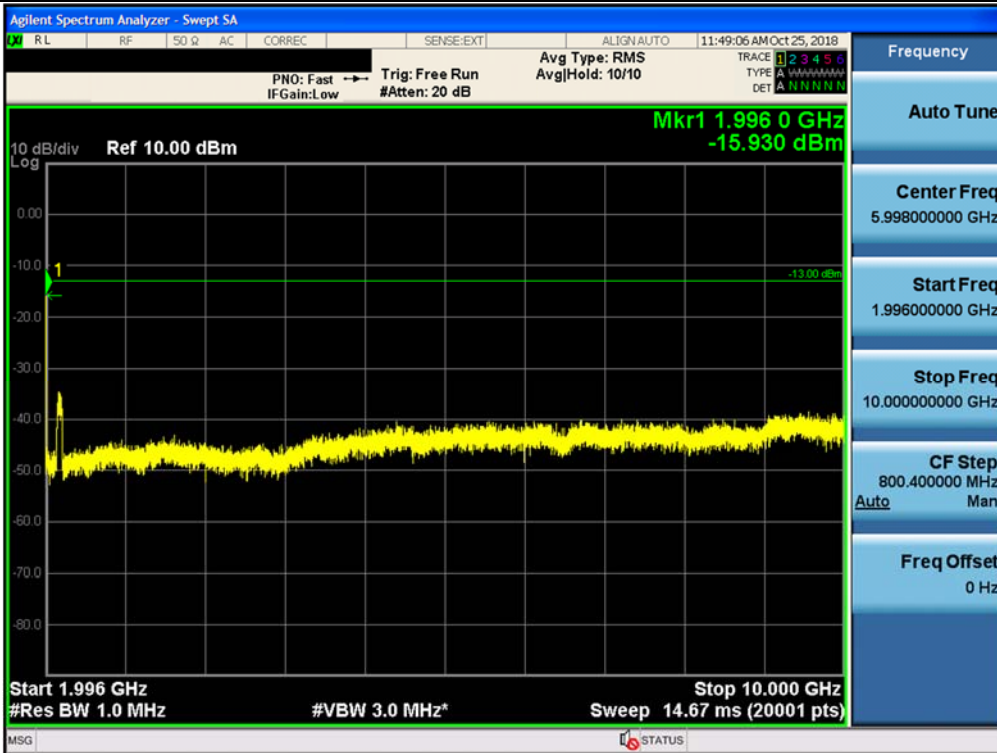

Spurious / Broadband PCS / Downlink / CDMA / Middle / 10 GHz ~ 26.5 GHz

Spurious / Broadband PCS / Downlink / CDMA / High / 9 kHz ~ 150 kHz

Spurious / Broadband PCS / Downlink / CDMA / High / 150 kHz ~ 30 MHz

Spurious / Broadband PCS / Downlink / CDMA / High / 30 MHz ~ Low edge

Spurious / Broadband PCS / Downlink / CDMA / High / High edge ~ 10 GHz

Spurious / Broadband PCS / Downlink / CDMA / High / 10 GHz ~ 26.5 GHz

Spurious / Broadband PCS / Downlink / LTE 20 MHz / Low / 9 kHz ~ 150 kHz

Spurious / Broadband PCS / Downlink / LTE 20 MHz / Low / 150 kHz ~ 30 MHz

Spurious / Broadband PCS / Downlink / LTE 20 MHz / Low / 30 MHz ~ Low edge