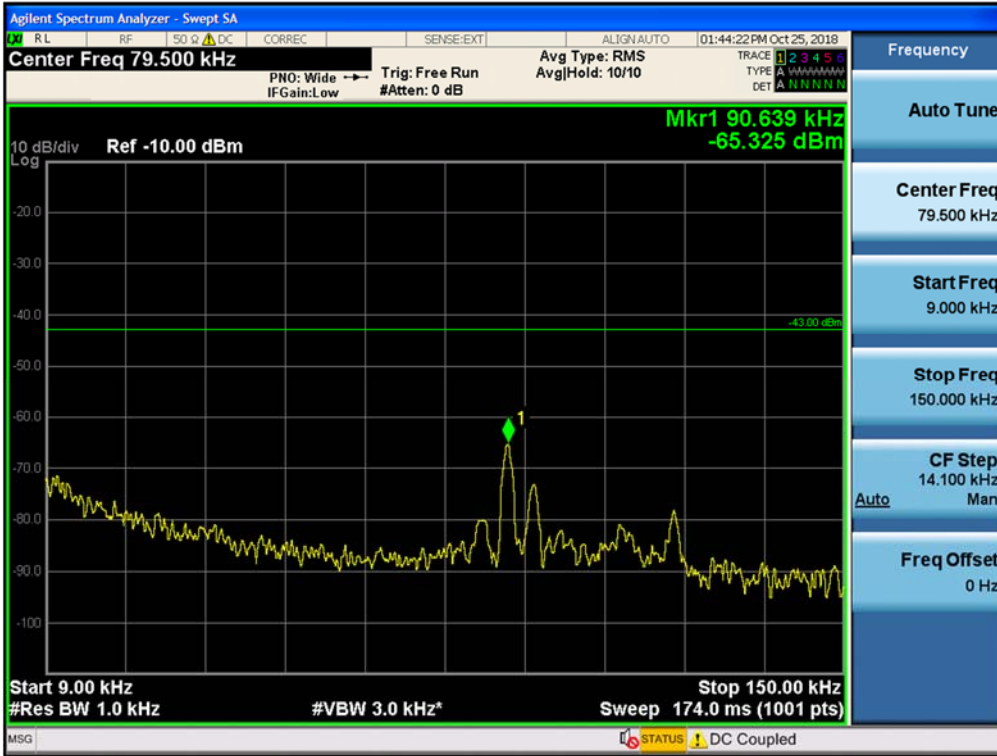

Spurious / Broadband PCS / Downlink / CDMA / High / 30 MHz ~ Low edge

Spurious / Broadband PCS / Downlink / CDMA / High / High edge ~ 10 GHz

Spurious / Broadband PCS / Downlink / CDMA / High / 10 GHz ~ 26.5 GHz

Spurious / Broadband PCS / Downlink / LTE 20 MHz / Low / 9 kHz ~ 150 kHz

Spurious / Broadband PCS / Downlink / LTE 20 MHz / Low / 150 kHz ~ 30 MHz

Spurious / Broadband PCS / Downlink / LTE 20 MHz / Low / 30 MHz ~ Low edge

Spurious / Broadband PCS / Downlink / LTE 20 MHz / Low / High edge ~ 10 GHz

Spurious / Broadband PCS / Downlink / LTE 20 MHz / Low / 10 GHz ~ 26.5 GHz

Spurious / Broadband PCS / Downlink / LTE 20 MHz / Middle / 30 MHz ~ Low edge