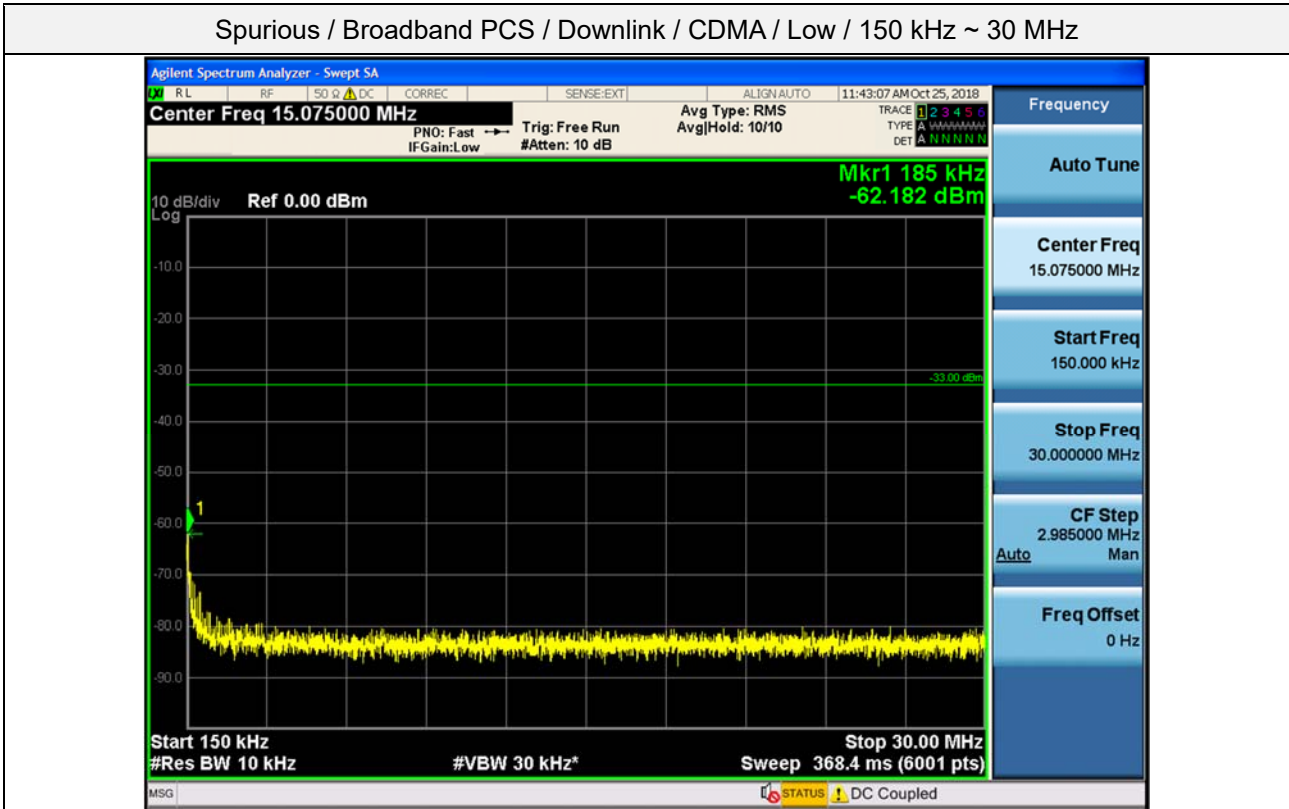

Spurious / Broadband PCS / Uplink / LTE 20 MHz / Middle / High edge ~ 10 GHz

Spurious / Broadband PCS / Uplink / LTE 20 MHz / High / 9 kHz ~ 150 kHz

Spurious / Broadband PCS / Uplink / LTE 20 MHz / High / 150 kHz ~ 30 MHz

Spurious / Broadband PCS / Uplink / LTE 20 MHz / High / 30 MHz ~ Low edge

Spurious / Broadband PCS / Uplink / LTE 20 MHz / High / High edge ~ 10 GHz

Spurious / Broadband PCS / Uplink / LTE 20 MHz / High / 10 GHz ~ 26.5 GHz

Spurious / Broadband PCS / Downlink / CDMA / Low / 9 kHz ~ 150 kHz

Spurious / Broadband PCS / Downlink / CDMA / Low / 150 kHz ~ 30 MHz

Spurious / Broadband PCS / Downlink / CDMA / Low / 30 MHz ~ Low edge