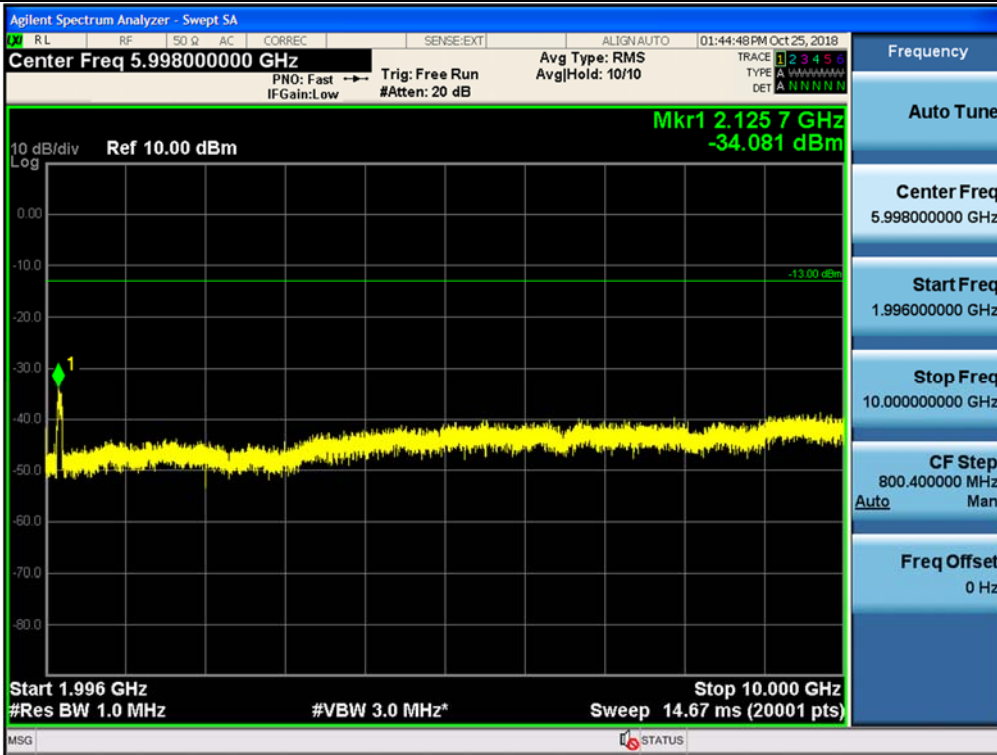

Spurious / Broadband PCS / Downlink / CDMA / High / 30 MHz ~ Low edge

Spurious / Broadband PCS / Downlink / CDMA / High / High edge ~ 10 GHz

Spurious / Broadband PCS / Downlink / CDMA / High / 10 GHz ~ 26.5 GHz

Spurious / Broadband PCS / Downlink / LTE 20 MHz / Low / 9 kHz ~ 150 kHz

Spurious / Broadband PCS / Downlink / LTE 20 MHz / Low / 150 kHz ~ 30 MHz

Spurious / Broadband PCS / Downlink / LTE 20 MHz / Low / 30 MHz ~ Low edge

Spurious / Broadband PCS / Downlink / LTE 20 MHz / Low / High edge ~ 10 GHz

Spurious / Broadband PCS / Downlink / LTE 20 MHz / Low / 10 GHz ~ 26.5 GHz

Spurious / Broadband PCS / Downlink / LTE 20 MHz / Middle / 30 MHz ~ Low edge

Spurious / Broadband PCS / Downlink / LTE 20 MHz / Middle / High edge ~ 10 GHz