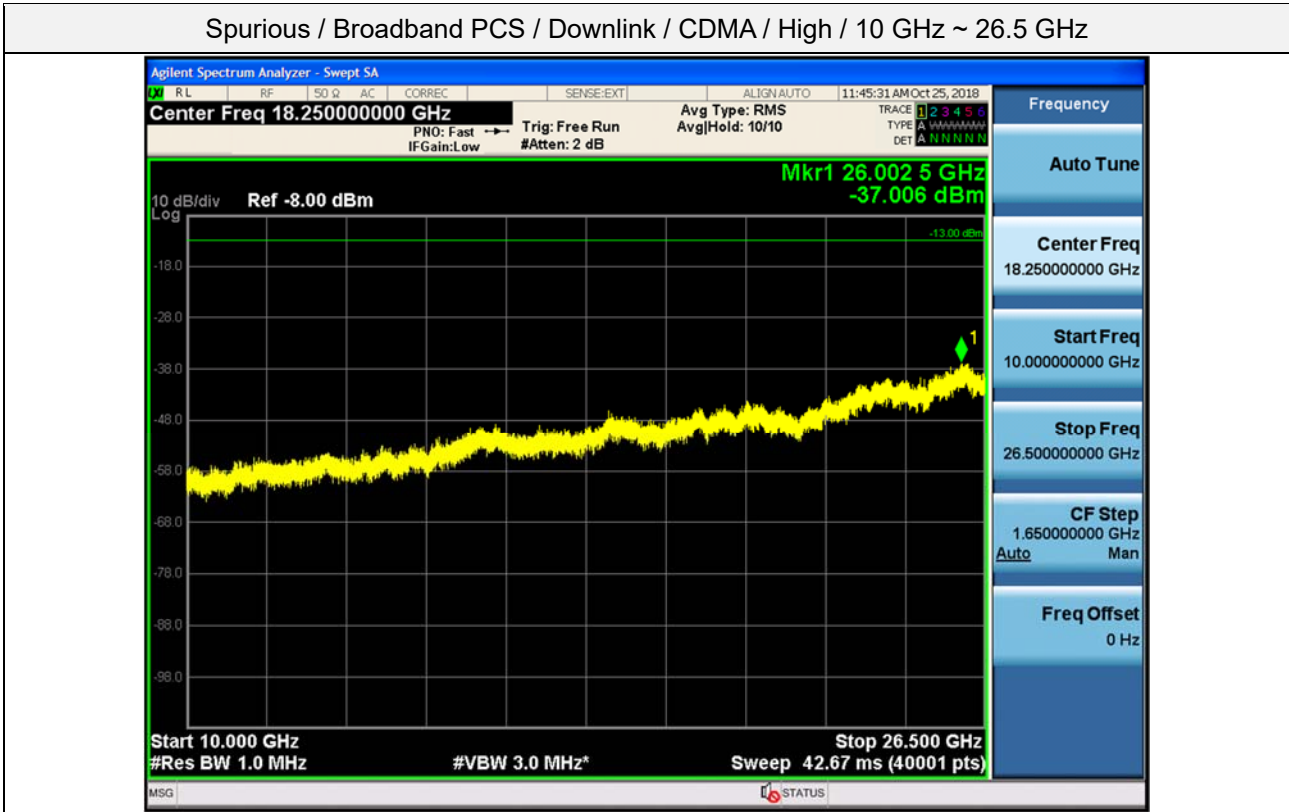

Spurious / Broadband PCS / Downlink / CDMA / High / 30 MHz ~ Low edge

Spurious / Broadband PCS / Downlink / CDMA / High / High edge ~ 10 GHz

Spurious / Broadband PCS / Downlink / CDMA / High / 10 GHz ~ 26.5 GHz

Spurious / Broadband PCS / Downlink / LTE 20 MHz / Low / 9 kHz ~ 150 kHz

Spurious / Broadband PCS / Downlink / LTE 20 MHz / Low / 150 kHz ~ 30 MHz

Spurious / Broadband PCS / Downlink / LTE 20 MHz / Low / 30 MHz ~ Low edge

Spurious / Broadband PCS / Downlink / LTE 20 MHz / Low / High edge ~ 10 GHz

Spurious / Broadband PCS / Downlink / LTE 20 MHz / Low / 10 GHz ~ 26.5 GHz

Spurious / Broadband PCS / Downlink / LTE 20 MHz / Middle / 30 MHz ~ Low edge