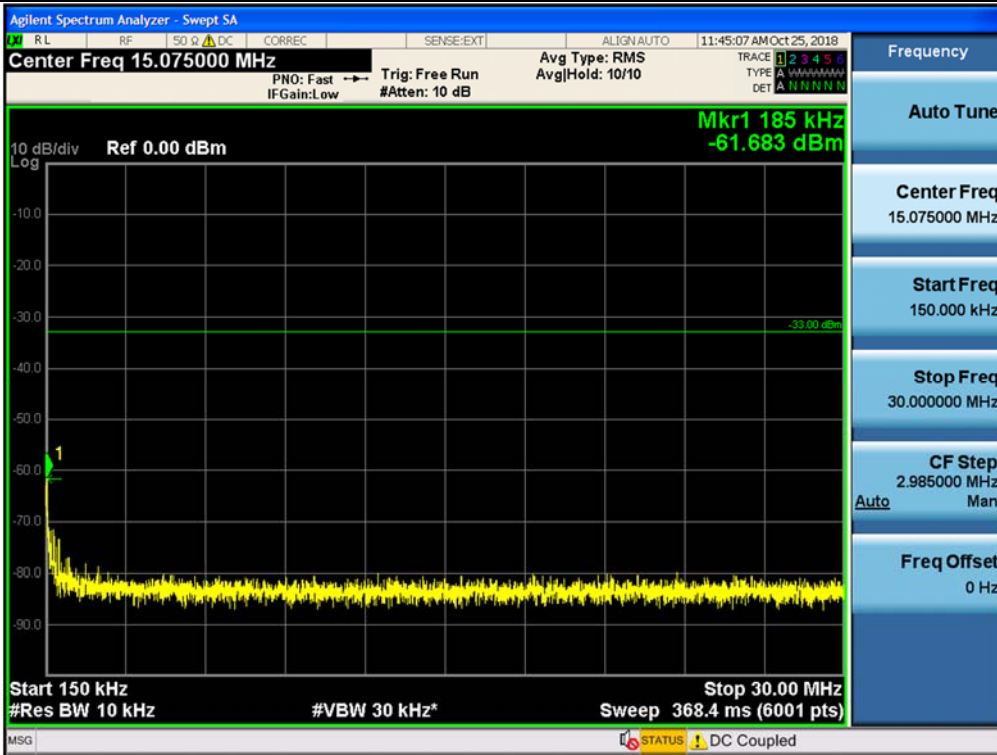

Spurious / Broadband PCS / Downlink / CDMA / High / 150 kHz ~ 30 MHz