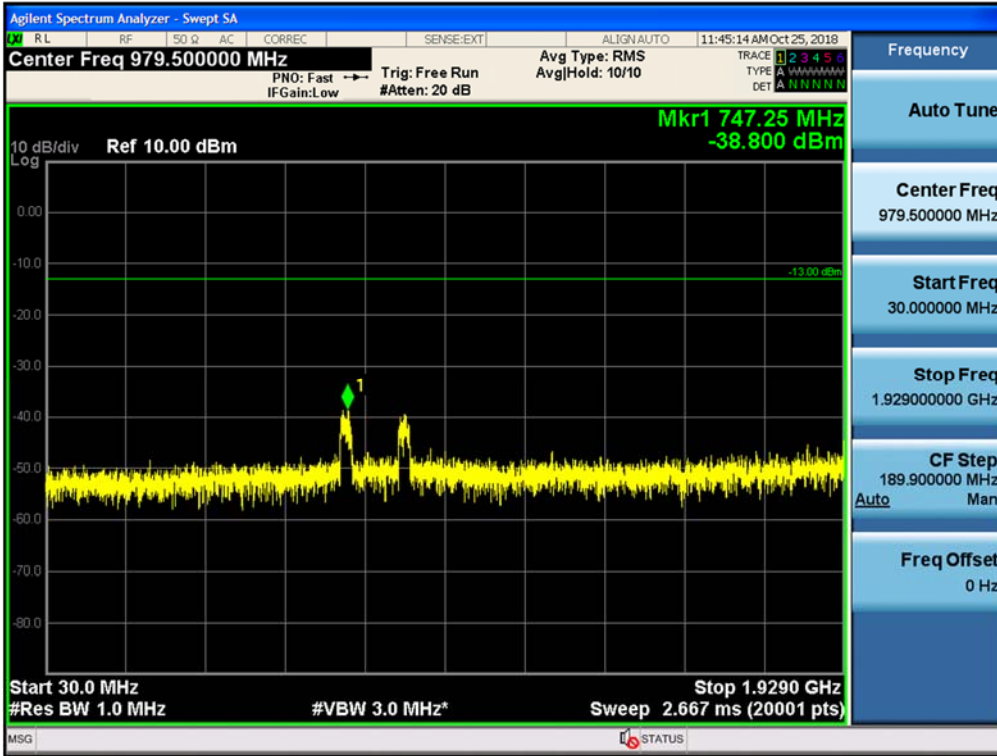

Spurious / Broadband PCS / Downlink / CDMA / Middle / 10 GHz ~ 26.5 GHz

Spurious / Broadband PCS / Downlink / CDMA / High / 9 kHz ~ 150 kHz

Spurious / Broadband PCS / Downlink / CDMA / High / 150 kHz ~ 30 MHz

Spurious / Broadband PCS / Downlink / CDMA / High / 30 MHz ~ Low edge

Spurious / Broadband PCS / Downlink / CDMA / High / High edge ~ 10 GHz

Spurious / Broadband PCS / Downlink / CDMA / High / 10 GHz ~ 26.5 GHz