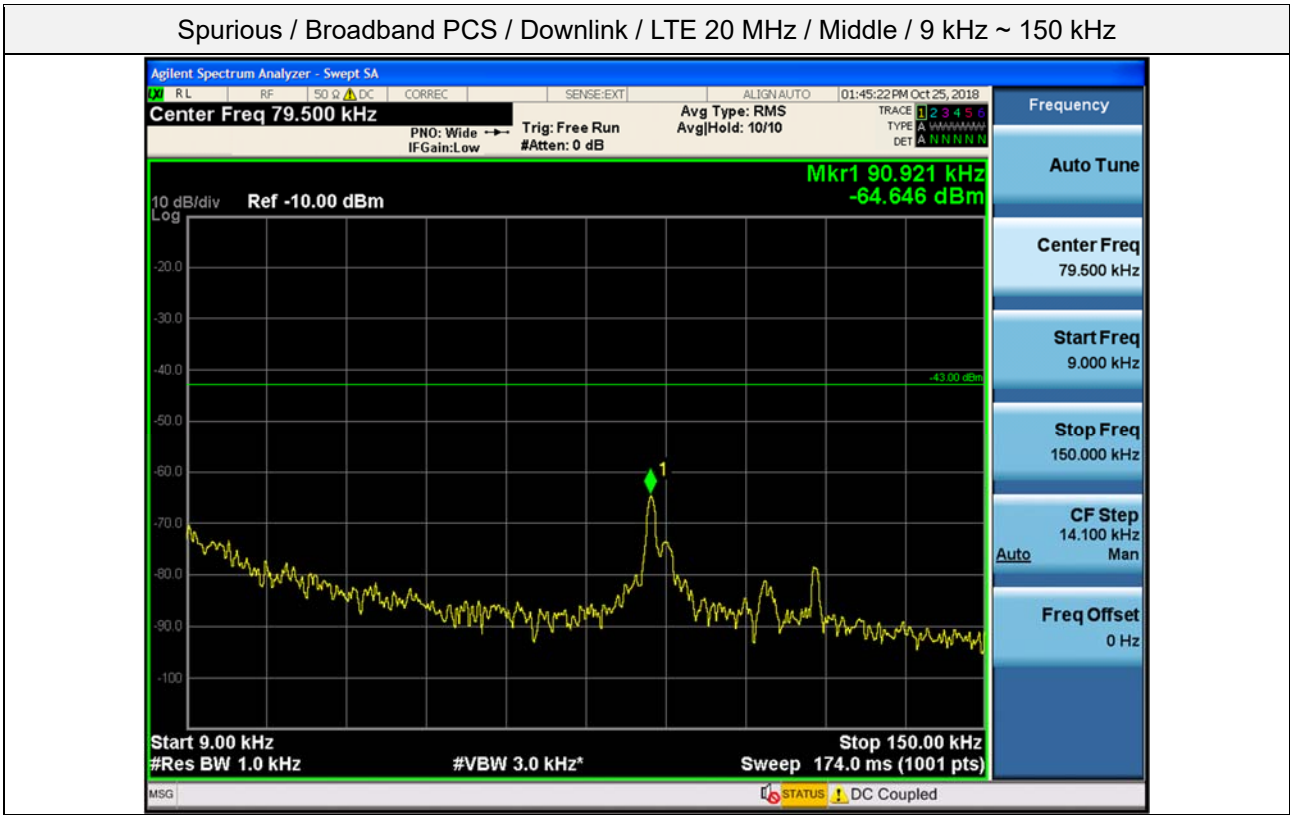

Spurious / Broadband PCS / Downlink / CDMA / High / 30 MHz ~ Low edge

Spurious / Broadband PCS / Downlink / CDMA / High / High edge ~ 10 GHz

Spurious / Broadband PCS / Downlink / CDMA / High / 10 GHz ~ 26.5 GHz

Spurious / Broadband PCS / Downlink / LTE 20 MHz / Low / 9 kHz ~ 150 kHz

Spurious / Broadband PCS / Downlink / LTE 20 MHz / Low / 150 kHz ~ 30 MHz

Spurious / Broadband PCS / Downlink / LTE 20 MHz / Low / 30 MHz ~ Low edge

Spurious / Broadband PCS / Downlink / LTE 20 MHz / Low / High edge ~ 10 GHz

Spurious / Broadband PCS / Downlink / LTE 20 MHz / Low / 10 GHz ~ 26.5 GHz

Spurious / Broadband PCS / Downlink / LTE 20 MHz / Middle / 30 MHz ~ Low edge

Spurious / Broadband PCS / Downlink / LTE 20 MHz / Middle / High edge ~ 10 GHz