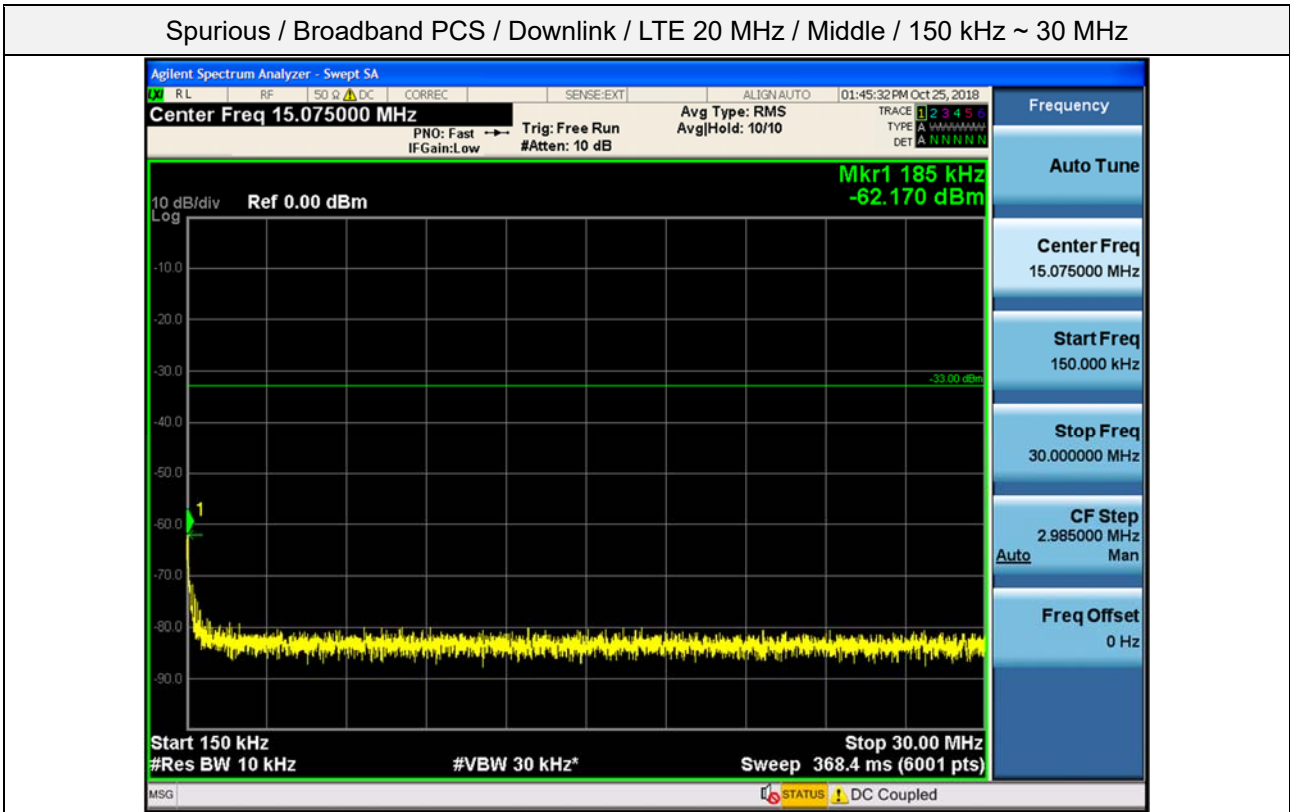

Spurious / Broadband PCS / Downlink / CDMA / High / 30 MHz ~ Low edge

Spurious / Broadband PCS / Downlink / CDMA / High / High edge ~ 10 GHz

Spurious / Broadband PCS / Downlink / CDMA / High / 10 GHz ~ 26.5 GHz

Spurious / Broadband PCS / Downlink / LTE 20 MHz / Low / 9 kHz ~ 150 kHz

Spurious / Broadband PCS / Downlink / LTE 20 MHz / Low / 150 kHz ~ 30 MHz

Spurious / Broadband PCS / Downlink / LTE 20 MHz / Low / 30 MHz ~ Low edge

Spurious / Broadband PCS / Downlink / LTE 20 MHz / Low / High edge ~ 10 GHz

Spurious / Broadband PCS / Downlink / LTE 20 MHz / Low / 10 GHz ~ 26.5 GHz

Spurious / Broadband PCS / Downlink / LTE 20 MHz / Middle / 30 MHz ~ Low edge

Spurious / Broadband PCS / Downlink / LTE 20 MHz / Middle / High edge ~ 10 GHz