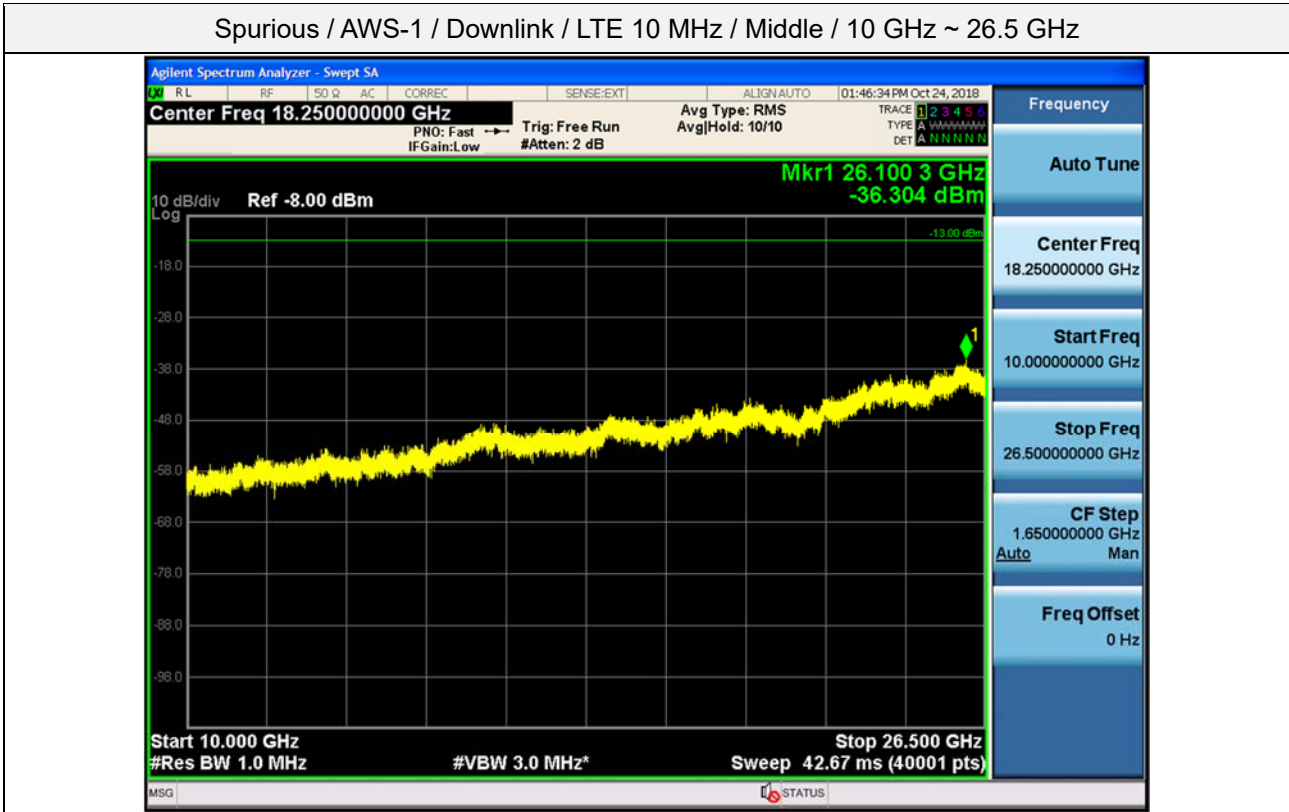

Spurious / AWS-1 / Downlink / LTE 10 MHz / Low / High edge ~ 10 GHz

Spurious / AWS-1 / Downlink / LTE 10 MHz / Low / 10 GHz ~ 26.5 GHz

Spurious / AWS-1 / Downlink / LTE 10 MHz / Middle / 9 kHz ~ 150 kHz

Spurious / AWS-1 / Downlink / LTE 10 MHz / Middle / 150 kHz ~ 30 MHz

Spurious / AWS-1 / Downlink / LTE 10 MHz / Middle / 30 MHz ~ Low edge

Spurious / AWS-1 / Downlink / LTE 10 MHz / Middle / High edge ~ 10 GHz

Spurious / AWS-1 / Downlink / LTE 10 MHz / Middle / 10 GHz ~ 26.5 GHz

Spurious / AWS-1 / Downlink / LTE 10 MHz / High / 9 kHz ~ 150 kHz

Spurious / AWS-1 / Downlink / LTE 10 MHz / High / 150 kHz ~ 30 MHz

Spurious / AWS-1 / Downlink / LTE 10 MHz / High / 30 MHz ~ Low edge

Spurious / AWS-1 / Downlink / LTE 10 MHz / High / High edge ~ 10 GHz

Spurious / AWS-1 / Downlink / LTE 10 MHz / High / 10 GHz ~ 26.5 GHz