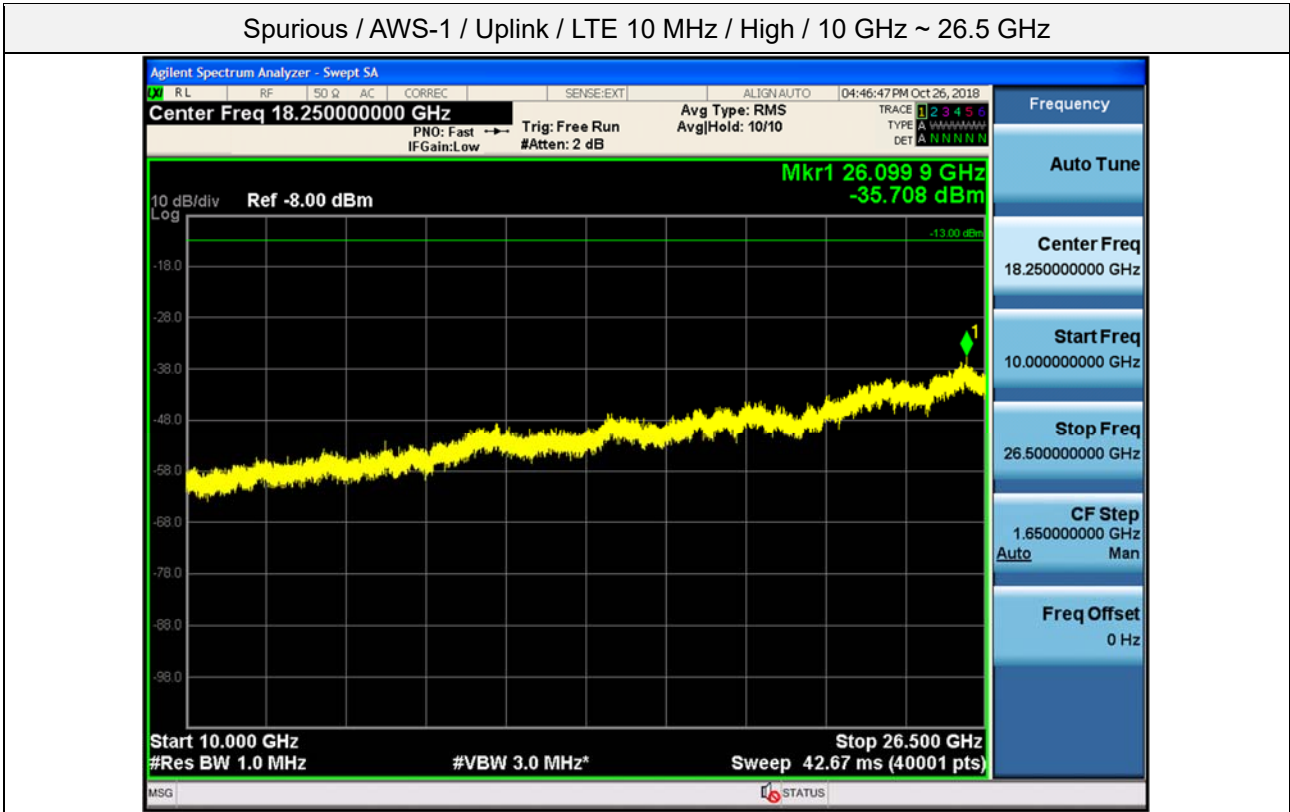

Spurious / AWS-1 / Uplink / LTE 10 MHz / High / 9 kHz ~ 150 kHz

Spurious / AWS-1 / Uplink / LTE 10 MHz / High / 150 kHz ~ 30 MHz

Spurious / AWS-1 / Uplink / LTE 10 MHz / High / 30 MHz ~ Low edge

Spurious / AWS-1 / Uplink / LTE 10 MHz / High / High edge ~ 10 GHz

Spurious / AWS-1 / Uplink / LTE 10 MHz / High / 10 GHz ~ 26.5 GHz

Spurious / AWS-1 / Downlink / LTE 10 MHz / Low / 9 kHz ~ 150 kHz

Spurious / AWS-1 / Downlink / LTE 10 MHz / Low / 150 kHz ~ 30 MHz

Spurious / AWS-1 / Downlink / LTE 10 MHz / Low / 30 MHz ~ Low edge

Spurious / AWS-1 / Downlink / LTE 10 MHz / Low / High edge ~ 10 GHz

Spurious / AWS-1 / Downlink / LTE 10 MHz / Low / 10 GHz ~ 26.5 GHz

Spurious / AWS-1 / Downlink / LTE 10 MHz / Middle / 9 kHz ~ 150 kHz