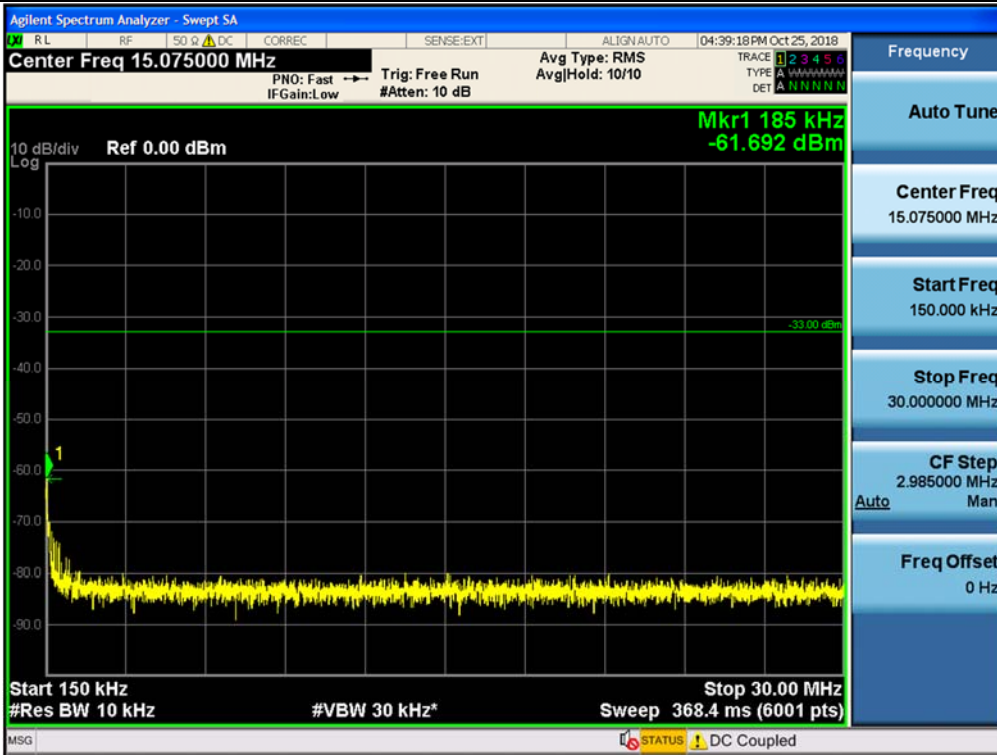

Spurious / Broadband PCS / Uplink / CDMA / Middle / High edge ~ 10 GHz

Spurious / Broadband PCS / Uplink / CDMA / Middle / 10 GHz ~ 26.5 GHz

Spurious / Broadband PCS / Uplink / CDMA / High / 9 kHz ~ 150 kHz

Spurious / Broadband PCS / Uplink / CDMA / High / 150 kHz ~ 30 MHz

Spurious / Broadband PCS / Uplink / CDMA / High / 30 MHz ~ Low edge

Spurious / Broadband PCS / Uplink / CDMA / High / High edge ~ 10 GHz