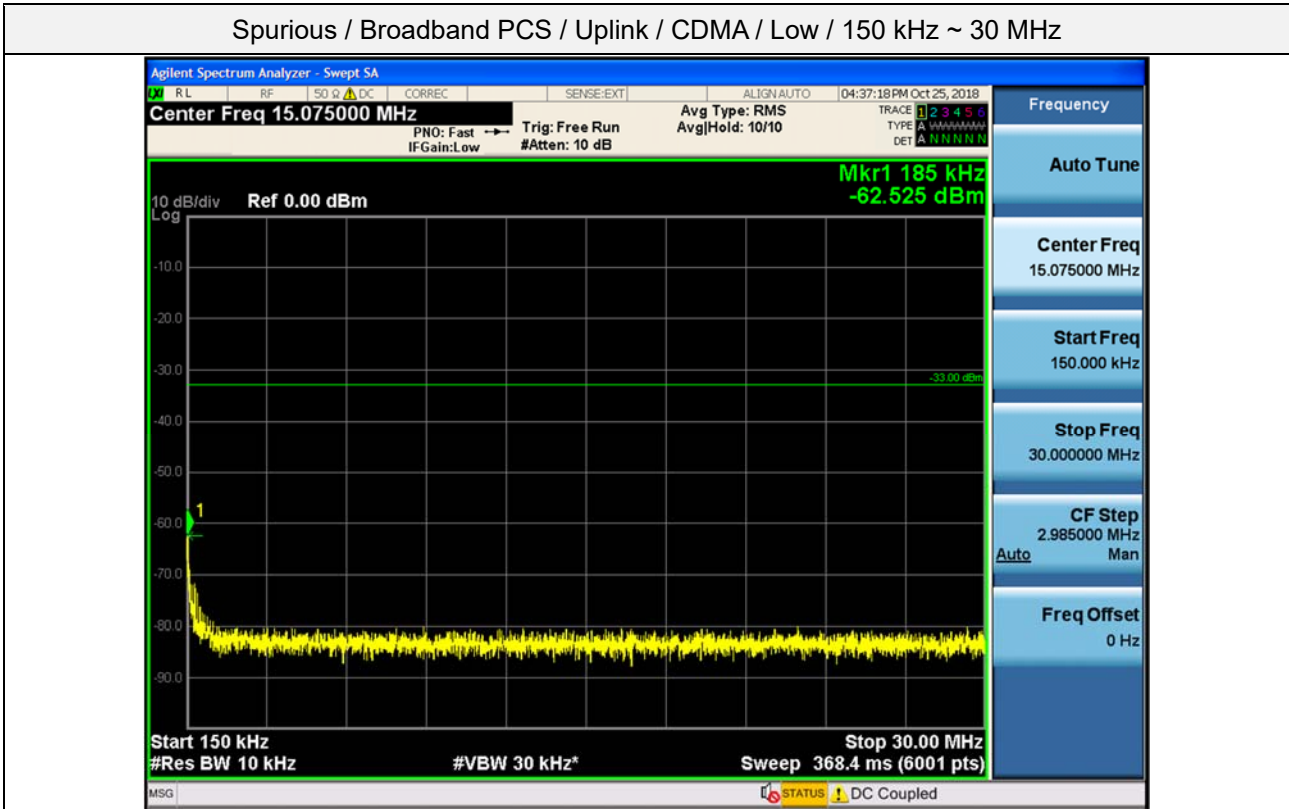

Spurious / AWS-1 / Downlink / LTE 10 MHz / Middle / 10 GHz ~ 26.5 GHz

Spurious / AWS-1 / Downlink / LTE 10 MHz / High / 9 kHz ~ 150 kHz

Spurious / AWS-1 / Downlink / LTE 10 MHz / High / 150 kHz ~ 30 MHz

Spurious / AWS-1 / Downlink / LTE 10 MHz / High / 30 MHz ~ Low edge

Spurious / AWS-1 / Downlink / LTE 10 MHz / High / High edge ~ 10 GHz

Spurious / AWS-1 / Downlink / LTE 10 MHz / High / 10 GHz ~ 26.5 GHz

Spurious / Broadband PCS / Uplink / CDMA / Low / 9 kHz ~ 150 kHz

Spurious / Broadband PCS / Uplink / CDMA / Low / 150 kHz ~ 30 MHz

Spurious / Broadband PCS / Uplink / CDMA / Low / 30 MHz ~ Low edge

Spurious / Broadband PCS / Uplink / CDMA / Low / High edge ~ 10 GHz