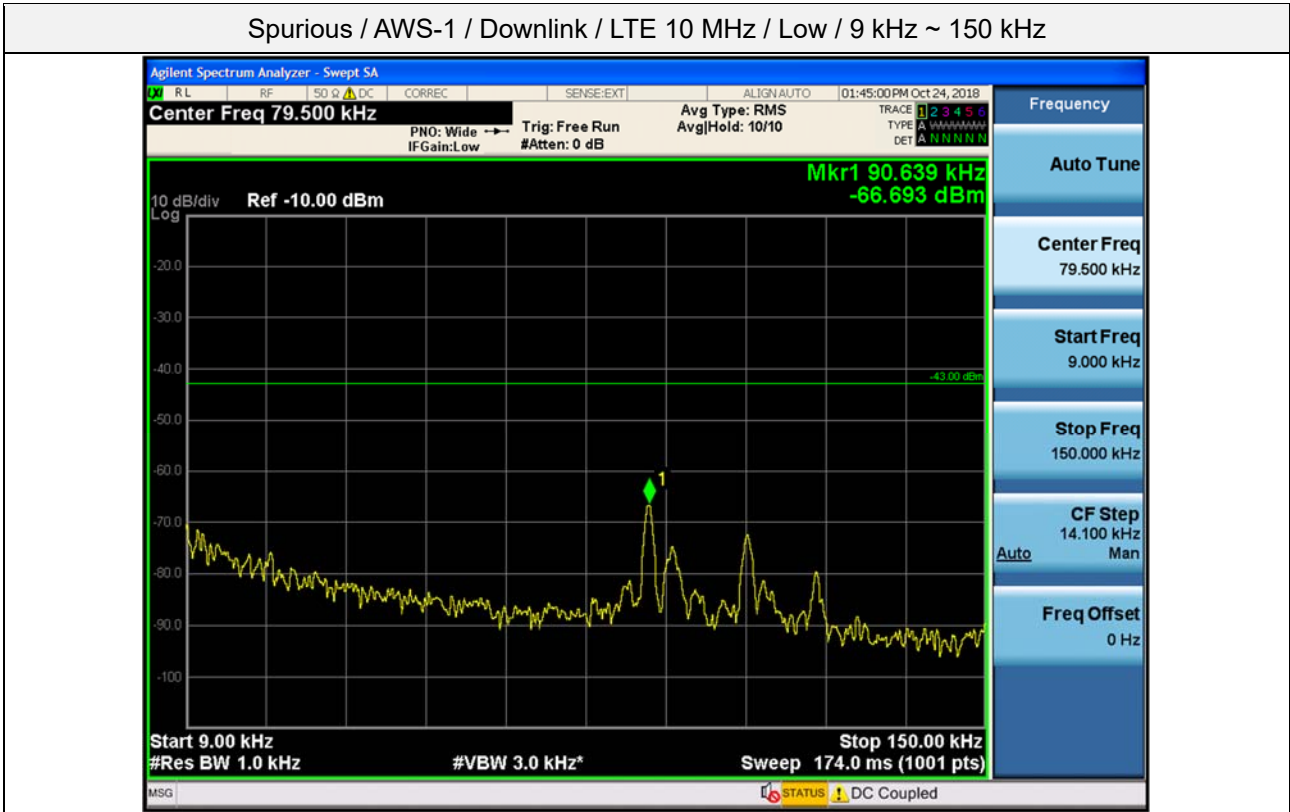

Spurious / AWS-1 / Uplink / LTE 10 MHz / High / 9 kHz ~ 150 kHz

Spurious / AWS-1 / Uplink / LTE 10 MHz / High / 150 kHz ~ 30 MHz

Spurious / AWS-1 / Uplink / LTE 10 MHz / High / 30 MHz ~ Low edge

Spurious / AWS-1 / Uplink / LTE 10 MHz / High / High edge ~ 10 GHz

Spurious / AWS-1 / Uplink / LTE 10 MHz / High / 10 GHz ~ 26.5 GHz

Spurious / AWS-1 / Downlink / LTE 10 MHz / Low / 9 kHz ~ 150 kHz

Spurious / AWS-1 / Downlink / LTE 10 MHz / Low / 150 kHz ~ 30 MHz

Spurious / AWS-1 / Downlink / LTE 10 MHz / Low / 30 MHz ~ Low edge

Spurious / AWS-1 / Downlink / LTE 10 MHz / Low / High edge ~ 10 GHz

Spurious / AWS-1 / Downlink / LTE 10 MHz / Low / 10 GHz ~ 26.5 GHz

Spurious / AWS-1 / Downlink / LTE 10 MHz / Middle / 9 kHz ~ 150 kHz