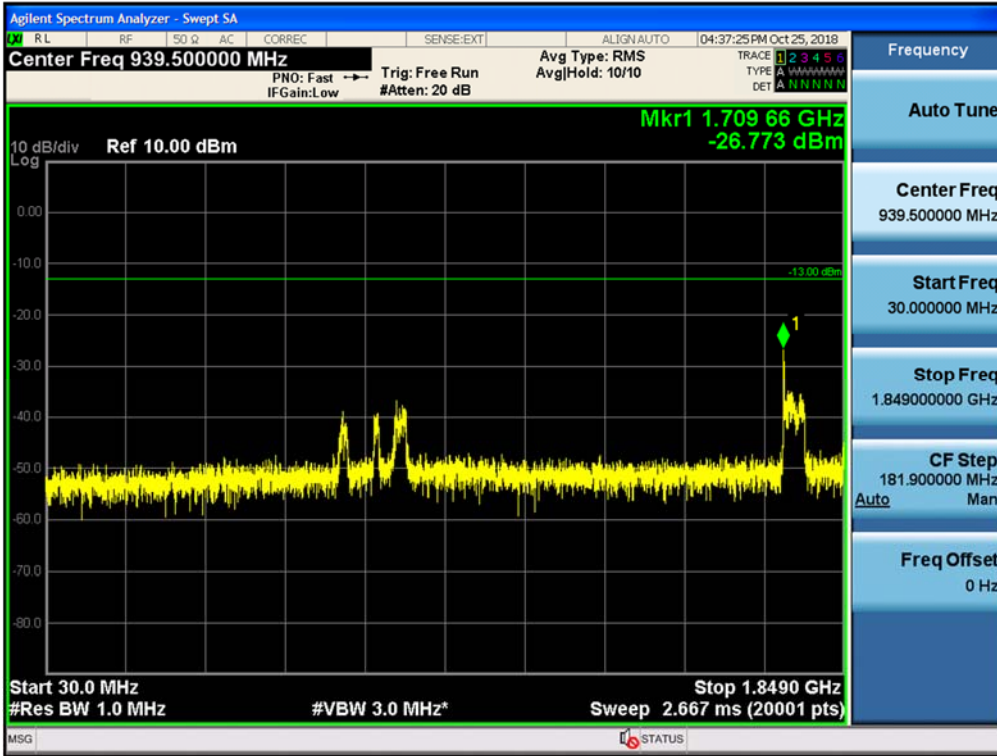

Spurious / AWS-1 / Downlink / LTE 10 MHz / Middle / 10 GHz ~ 26.5 GHz

Spurious / AWS-1 / Downlink / LTE 10 MHz / High / 9 kHz ~ 150 kHz

Spurious / AWS-1 / Downlink / LTE 10 MHz / High / 150 kHz ~ 30 MHz

Spurious / AWS-1 / Downlink / LTE 10 MHz / High / 30 MHz ~ Low edge

Spurious / AWS-1 / Downlink / LTE 10 MHz / High / High edge ~ 10 GHz

Spurious / AWS-1 / Downlink / LTE 10 MHz / High / 10 GHz ~ 26.5 GHz

Spurious / Broadband PCS / Uplink / CDMA / Low / 9 kHz ~ 150 kHz

Spurious / Broadband PCS / Uplink / CDMA / Low / 150 kHz ~ 30 MHz

Spurious / Broadband PCS / Uplink / CDMA / Low / 30 MHz ~ Low edge

Spurious / Broadband PCS / Uplink / CDMA / Low / High edge ~ 10 GHz