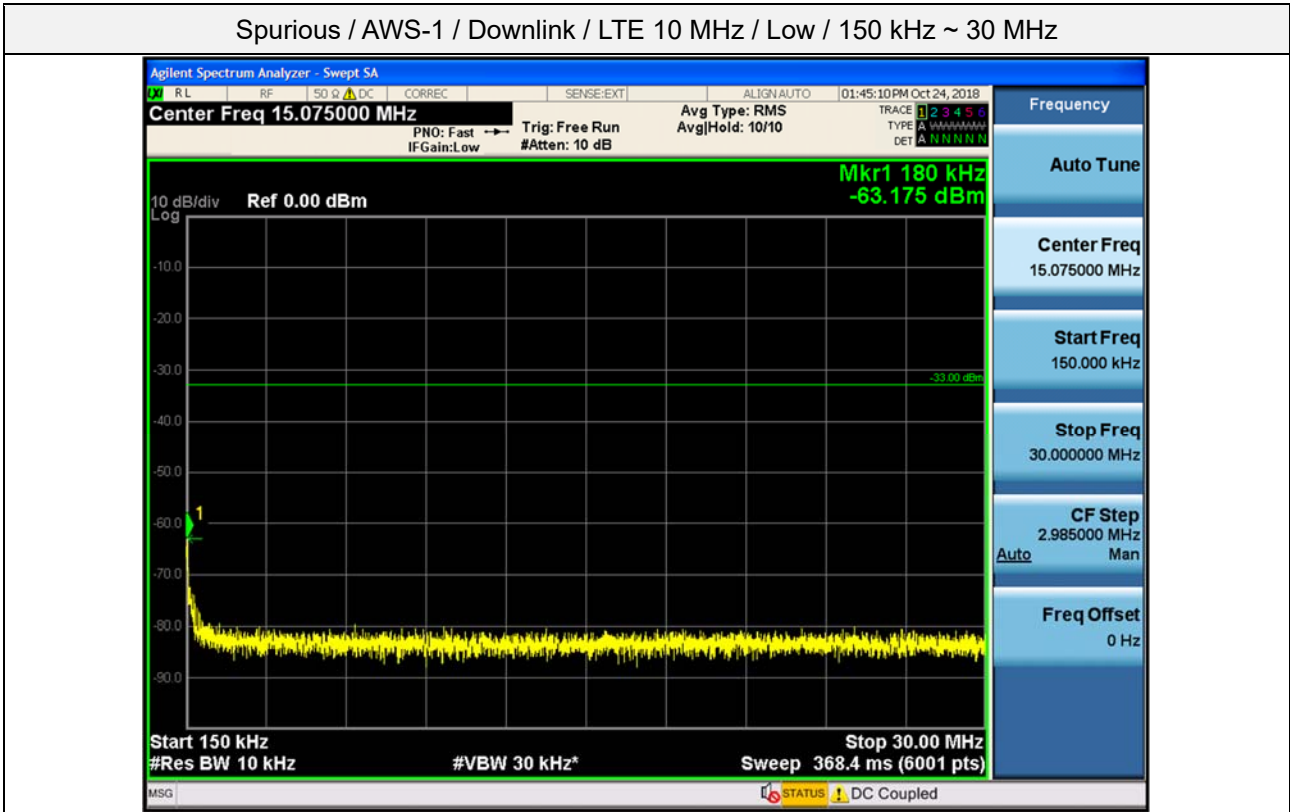

Spurious / AWS-1 / Uplink / LTE 10 MHz / High / 9 kHz ~ 150 kHz

Spurious / AWS-1 / Uplink / LTE 10 MHz / High / 150 kHz ~ 30 MHz

Spurious / AWS-1 / Uplink / LTE 10 MHz / High / 30 MHz ~ Low edge

Spurious / AWS-1 / Uplink / LTE 10 MHz / High / High edge ~ 10 GHz

Spurious / AWS-1 / Uplink / LTE 10 MHz / High / 10 GHz ~ 26.5 GHz

Spurious / AWS-1 / Downlink / LTE 10 MHz / Low / 9 kHz ~ 150 kHz

Spurious / AWS-1 / Downlink / LTE 10 MHz / Low / 150 kHz ~ 30 MHz

Spurious / AWS-1 / Downlink / LTE 10 MHz / Low / 30 MHz ~ Low edge

Spurious / AWS-1 / Downlink / LTE 10 MHz / Low / High edge ~ 10 GHz

Spurious / AWS-1 / Downlink / LTE 10 MHz / Low / 10 GHz ~ 26.5 GHz

Spurious / AWS-1 / Downlink / LTE 10 MHz / Middle / 9 kHz ~ 150 kHz