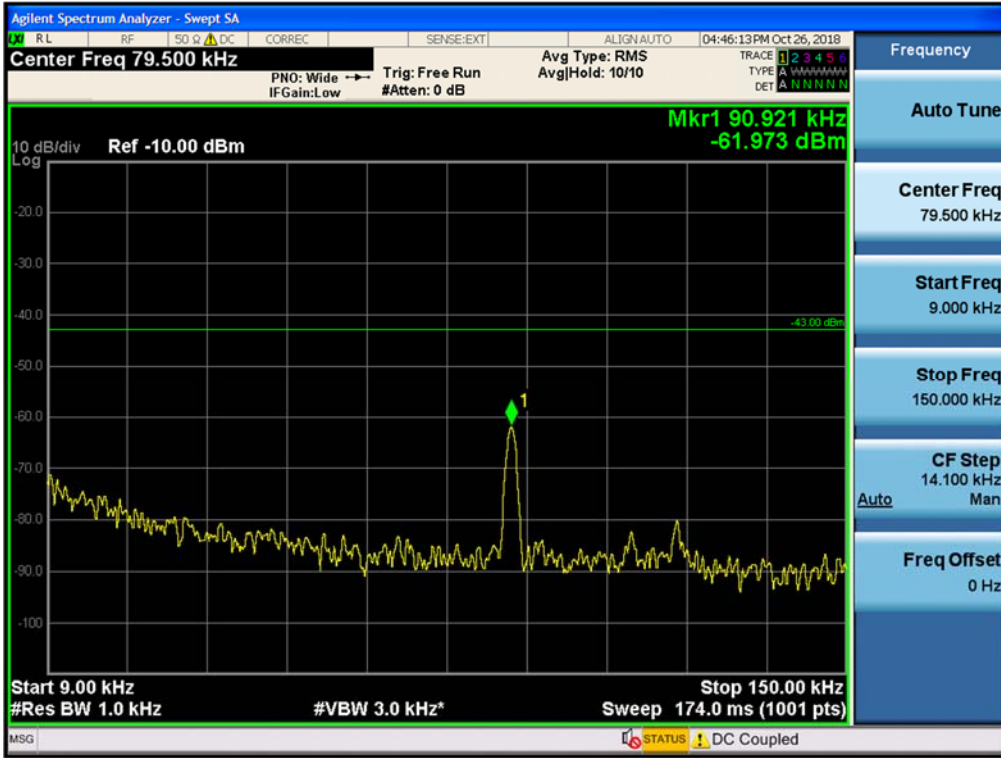

Spurious / AWS-1 / Uplink / LTE 10 MHz / High / 9 kHz ~ 150 kHz

Spurious / AWS-1 / Uplink / LTE 10 MHz / High / 150 kHz ~ 30 MHz

Spurious / AWS-1 / Uplink / LTE 10 MHz / High / 30 MHz ~ Low edge

Spurious / AWS-1 / Uplink / LTE 10 MHz / High / High edge ~ 10 GHz

Spurious / AWS-1 / Uplink / LTE 10 MHz / High / 10 GHz ~ 26.5 GHz

Spurious / AWS-1 / Downlink / LTE 10 MHz / Low / 9 kHz ~ 150 kHz

Spurious / AWS-1 / Downlink / LTE 10 MHz / Low / 150 kHz ~ 30 MHz

Spurious / AWS-1 / Downlink / LTE 10 MHz / Low / 30 MHz ~ Low edge

Spurious / AWS-1 / Downlink / LTE 10 MHz / Low / High edge ~ 10 GHz

Spurious / AWS-1 / Downlink / LTE 10 MHz / Low / 10 GHz ~ 26.5 GHz

Spurious / AWS-1 / Downlink / LTE 10 MHz / Middle / 9 kHz ~ 150 kHz