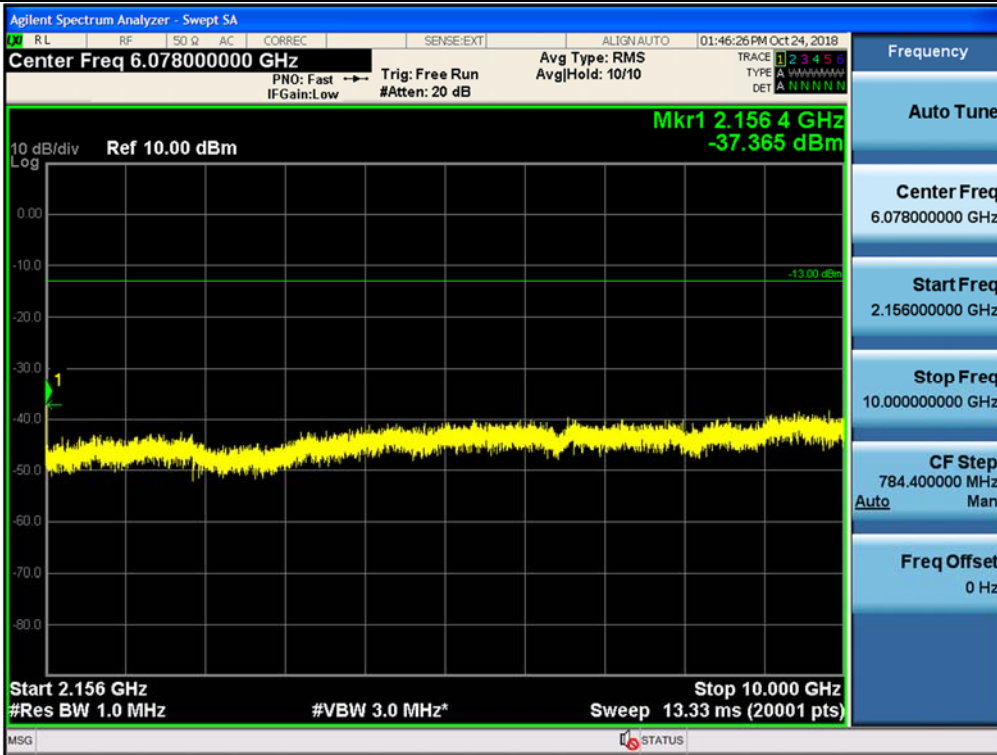

Spurious / AWS-1 / Uplink / LTE 10 MHz / High / 10 GHz ~ 26.5 GHz

Spurious / AWS-1 / Downlink / LTE 10 MHz / Low / 9 kHz ~ 150 kHz

Spurious / AWS-1 / Downlink / LTE 10 MHz / Low / 150 kHz ~ 30 MHz

Spurious / AWS-1 / Downlink / LTE 10 MHz / Low / 30 MHz ~ Low edge

Spurious / AWS-1 / Downlink / LTE 10 MHz / Low / High edge ~ 10 GHz

Spurious / AWS-1 / Downlink / LTE 10 MHz / Low / 10 GHz ~ 26.5 GHz

Spurious / AWS-1 / Downlink / LTE 10 MHz / Middle / 9 kHz ~ 150 kHz

Spurious / AWS-1 / Downlink / LTE 10 MHz / Middle / 150 kHz ~ 30 MHz

Spurious / AWS-1 / Downlink / LTE 10 MHz / Middle / 30 MHz ~ Low edge

Spurious / AWS-1 / Downlink / LTE 10 MHz / Middle / High edge ~ 10 GHz

Spurious / AWS-1 / Downlink / LTE 10 MHz / Middle / 10 GHz ~ 26.5 GHz

Spurious / AWS-1 / Downlink / LTE 10 MHz / High / 9 kHz ~ 150 kHz

Spurious / AWS-1 / Downlink / LTE 10 MHz / High / 150 kHz ~ 30 MHz