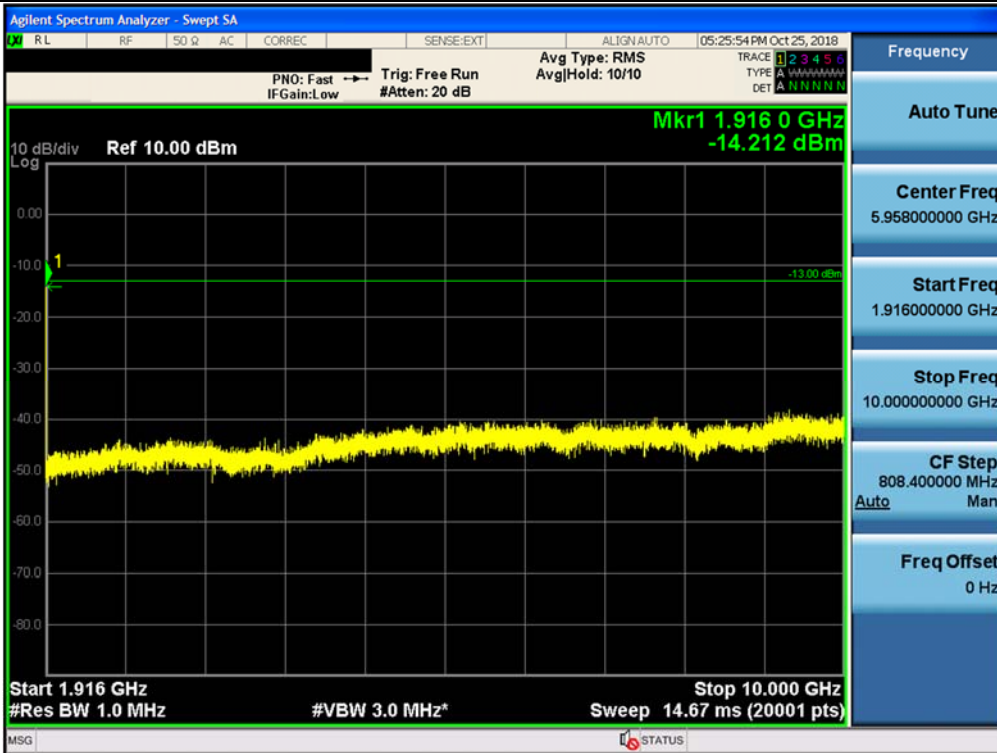

Spurious / Broadband PCS / Uplink / CDMA / Middle / High edge ~ 10 GHz

Spurious / Broadband PCS / Uplink / CDMA / Middle / 10 GHz ~ 26.5 GHz

Spurious / Broadband PCS / Uplink / CDMA / High / 9 kHz ~ 150 kHz

Spurious / Broadband PCS / Uplink / CDMA / High / 150 kHz ~ 30 MHz

Spurious / Broadband PCS / Uplink / CDMA / High / 30 MHz ~ Low edge

Spurious / Broadband PCS / Uplink / CDMA / High / High edge ~ 10 GHz