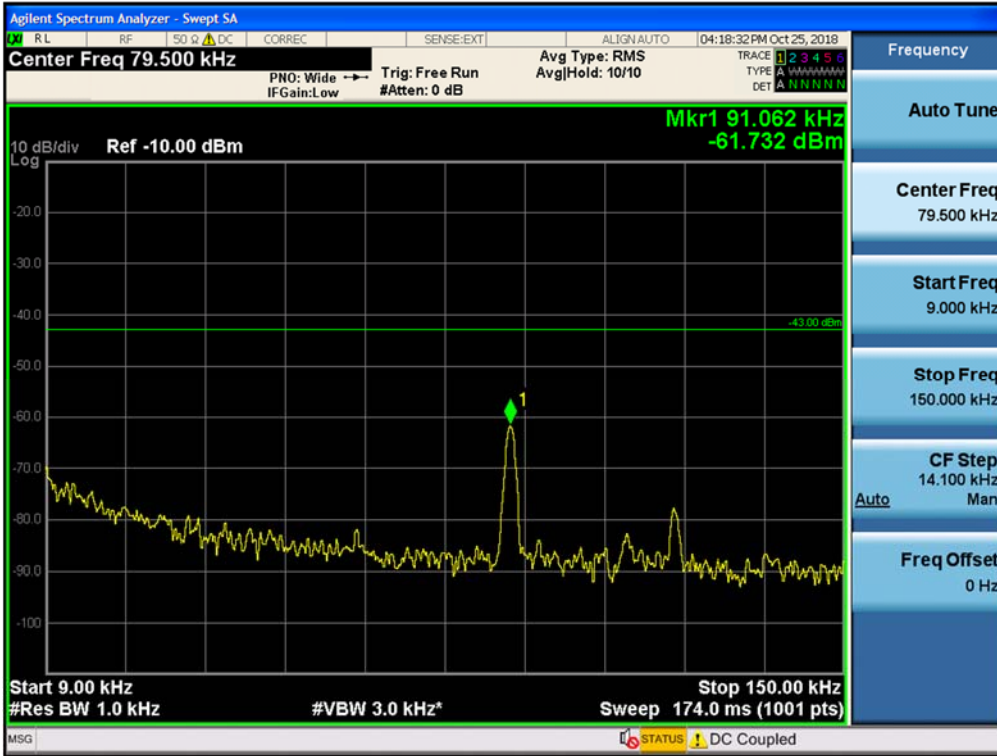

Spurious / Broadband PCS / Uplink / CDMA / High / 150 kHz ~ 30 MHz

Spurious / Broadband PCS / Uplink / CDMA / High / 30 MHz ~ Low edge

Spurious / Broadband PCS / Uplink / CDMA / High / High edge ~ 10 GHz

Spurious / Broadband PCS / Uplink / CDMA / High / 10 GHz ~ 26.5 GHz

Spurious / Broadband PCS / Uplink / LTE 20 MHz / Low / 9 kHz ~ 150 kHz

Spurious / Broadband PCS / Uplink / LTE 20 MHz / Low / 150 kHz ~ 30 MHz