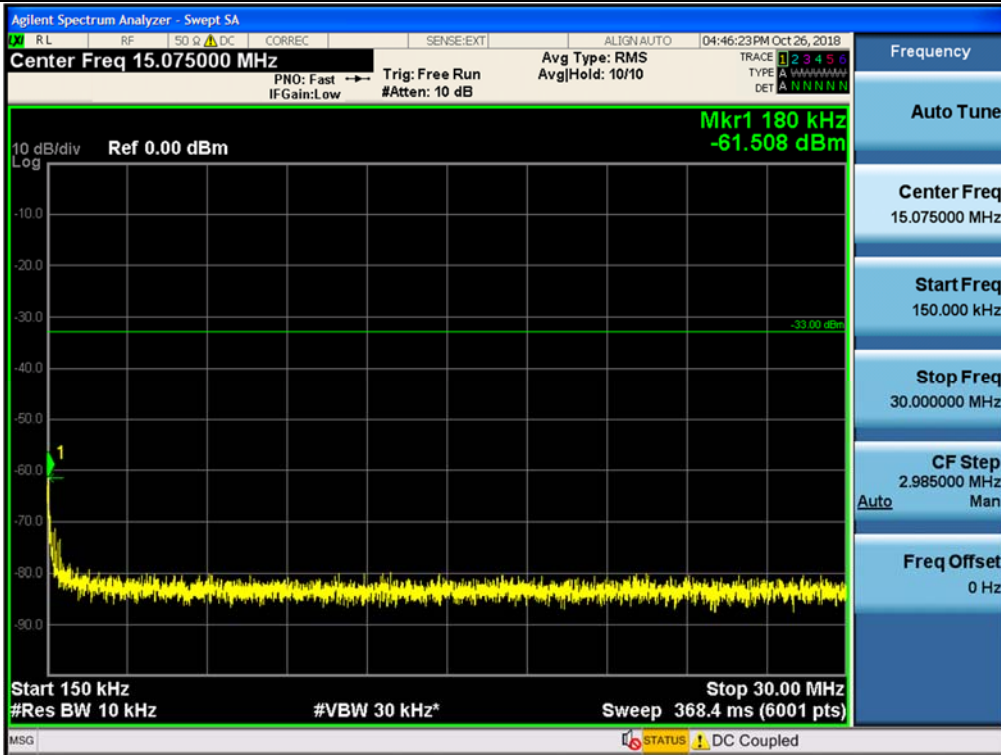

Spurious / AWS-1 / Uplink / LTE 10 MHz / High / 9 kHz ~ 150 kHz

Spurious / AWS-1 / Uplink / LTE 10 MHz / High / 150 kHz ~ 30 MHz

Spurious / AWS-1 / Uplink / LTE 10 MHz / High / 30 MHz ~ Low edge

Spurious / AWS-1 / Uplink / LTE 10 MHz / High / High edge ~ 10 GHz

Spurious / AWS-1 / Uplink / LTE 10 MHz / High / 10 GHz ~ 26.5 GHz

Spurious / AWS-1 / Downlink / LTE 10 MHz / Low / 9 kHz ~ 150 kHz

Spurious / AWS-1 / Downlink / LTE 10 MHz / Low / 150 kHz ~ 30 MHz

Spurious / AWS-1 / Downlink / LTE 10 MHz / Low / 30 MHz ~ Low edge

Spurious / AWS-1 / Downlink / LTE 10 MHz / Low / High edge ~ 10 GHz

Spurious / AWS-1 / Downlink / LTE 10 MHz / Low / 10 GHz ~ 26.5 GHz

Spurious / AWS-1 / Downlink / LTE 10 MHz / Middle / 9 kHz ~ 150 kHz