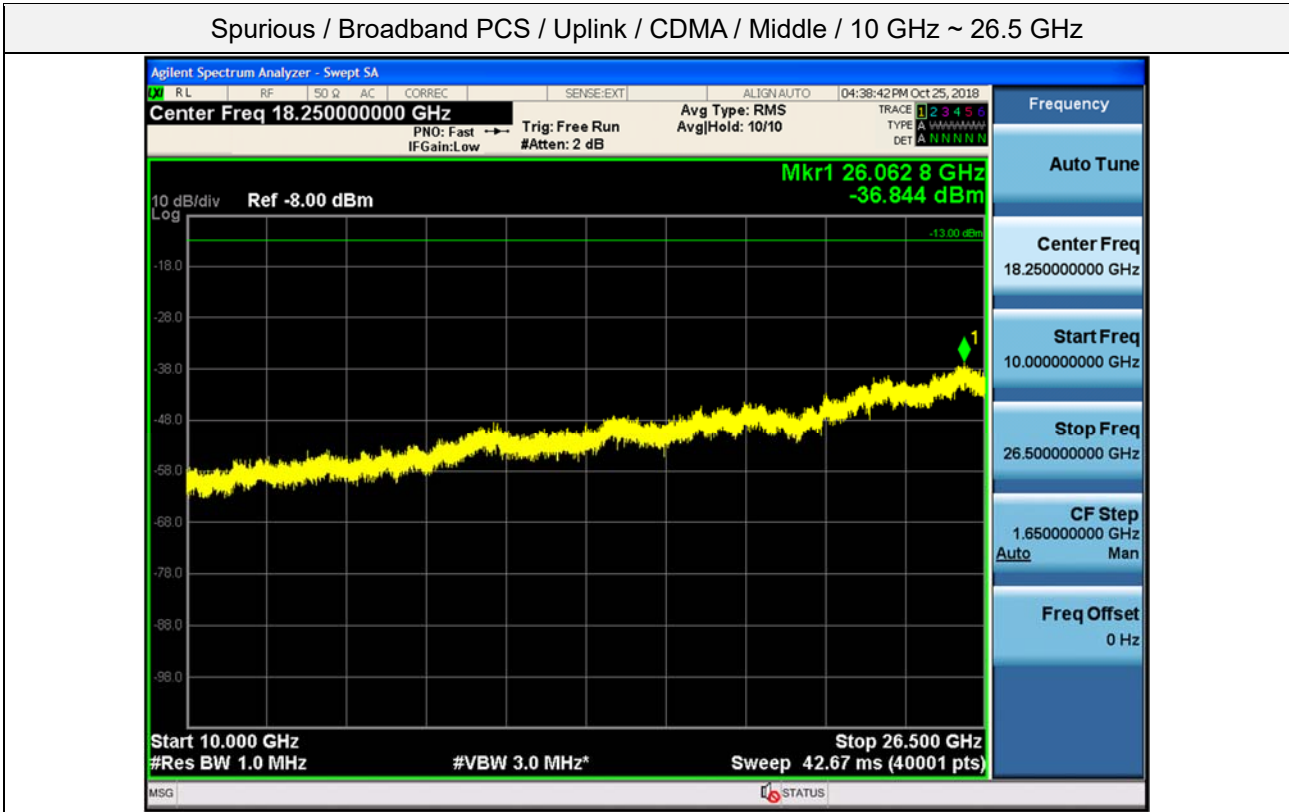

Spurious / AWS-1 / Downlink / LTE 10 MHz / High / 30 MHz ~ Low edge

Spurious / AWS-1 / Downlink / LTE 10 MHz / High / High edge ~ 10 GHz

Spurious / AWS-1 / Downlink / LTE 10 MHz / High / 10 GHz ~ 26.5 GHz

Spurious / Broadband PCS / Uplink / CDMA / Low / 9 kHz ~ 150 kHz

Spurious / Broadband PCS / Uplink / CDMA / Low / 150 kHz ~ 30 MHz

Spurious / Broadband PCS / Uplink / CDMA / Low / 30 MHz ~ Low edge

Spurious / Broadband PCS / Uplink / CDMA / Low / High edge ~ 10 GHz

Spurious / Broadband PCS / Uplink / CDMA / Middle / 9 kHz ~ 150 kHz

Spurious / Broadband PCS / Uplink / CDMA / Middle / 150 kHz ~ 30 MHz

Spurious / Broadband PCS / Uplink / CDMA / Middle / 30 MHz ~ Low edge

Spurious / Broadband PCS / Uplink / CDMA / Middle / High edge ~ 10 GHz

Spurious / Broadband PCS / Uplink / CDMA / Middle / 10 GHz ~ 26.5 GHz

Spurious / Broadband PCS / Uplink / CDMA / High / 9 kHz ~ 150 kHz