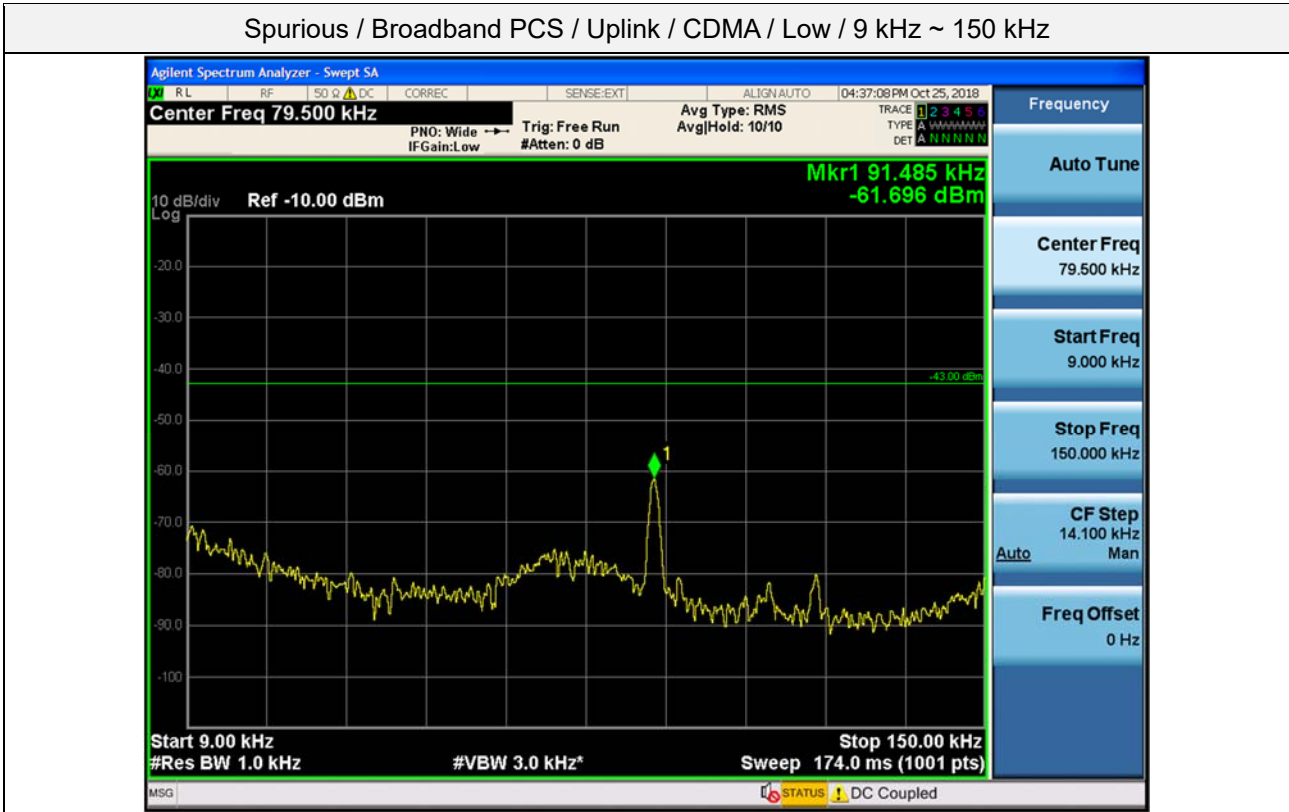

Spurious / AWS-1 / Downlink / LTE 10 MHz / Middle / 10 GHz ~ 26.5 GHz

Spurious / AWS-1 / Downlink / LTE 10 MHz / High / 9 kHz ~ 150 kHz

Spurious / AWS-1 / Downlink / LTE 10 MHz / High / 150 kHz ~ 30 MHz

Spurious / AWS-1 / Downlink / LTE 10 MHz / High / 30 MHz ~ Low edge

Spurious / AWS-1 / Downlink / LTE 10 MHz / High / High edge ~ 10 GHz

Spurious / AWS-1 / Downlink / LTE 10 MHz / High / 10 GHz ~ 26.5 GHz

Spurious / Broadband PCS / Uplink / CDMA / Low / 9 kHz ~ 150 kHz

Spurious / Broadband PCS / Uplink / CDMA / Low / 150 kHz ~ 30 MHz

Spurious / Broadband PCS / Uplink / CDMA / Low / 30 MHz ~ Low edge

Spurious / Broadband PCS / Uplink / CDMA / Low / High edge ~ 10 GHz