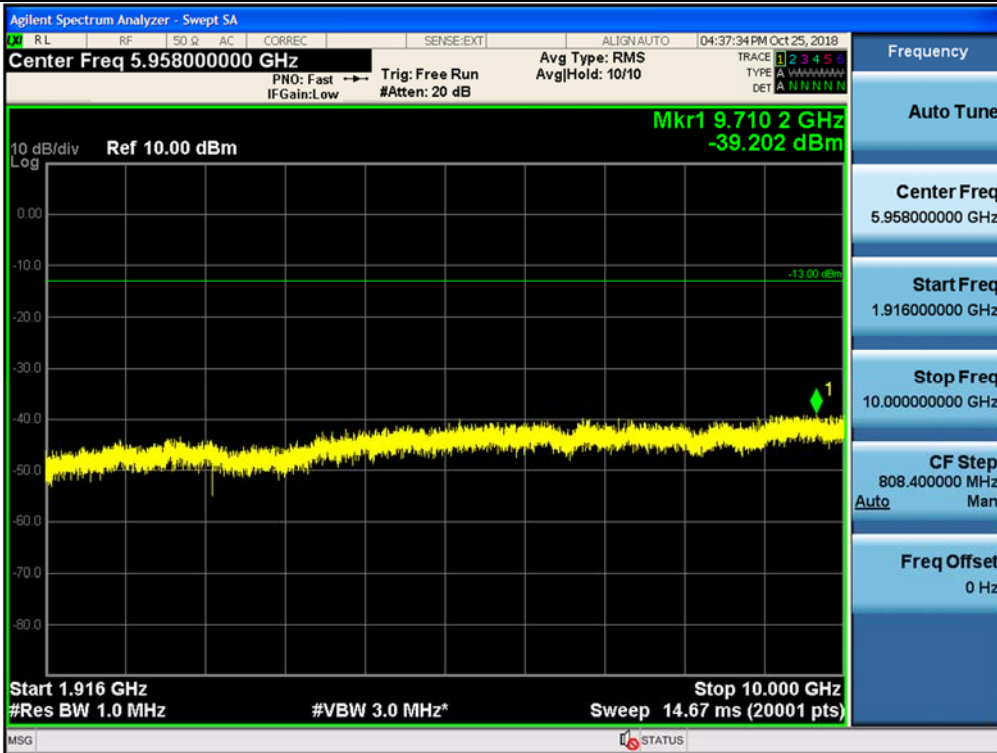

Spurious / AWS-1 / Downlink / LTE 10 MHz / High / 30 MHz ~ Low edge

Spurious / AWS-1 / Downlink / LTE 10 MHz / High / High edge ~ 10 GHz

Spurious / AWS-1 / Downlink / LTE 10 MHz / High / 10 GHz ~ 26.5 GHz

Spurious / Broadband PCS / Uplink / CDMA / Low / 9 kHz ~ 150 kHz

Spurious / Broadband PCS / Uplink / CDMA / Low / 150 kHz ~ 30 MHz

Spurious / Broadband PCS / Uplink / CDMA / Low / 30 MHz ~ Low edge

Spurious / Broadband PCS / Uplink / CDMA / Low / High edge ~ 10 GHz

Spurious / Broadband PCS / Uplink / CDMA / Middle / 9 kHz ~ 150 kHz

Spurious / Broadband PCS / Uplink / CDMA / Middle / 150 kHz ~ 30 MHz

Spurious / Broadband PCS / Uplink / CDMA / Middle / 30 MHz ~ Low edge