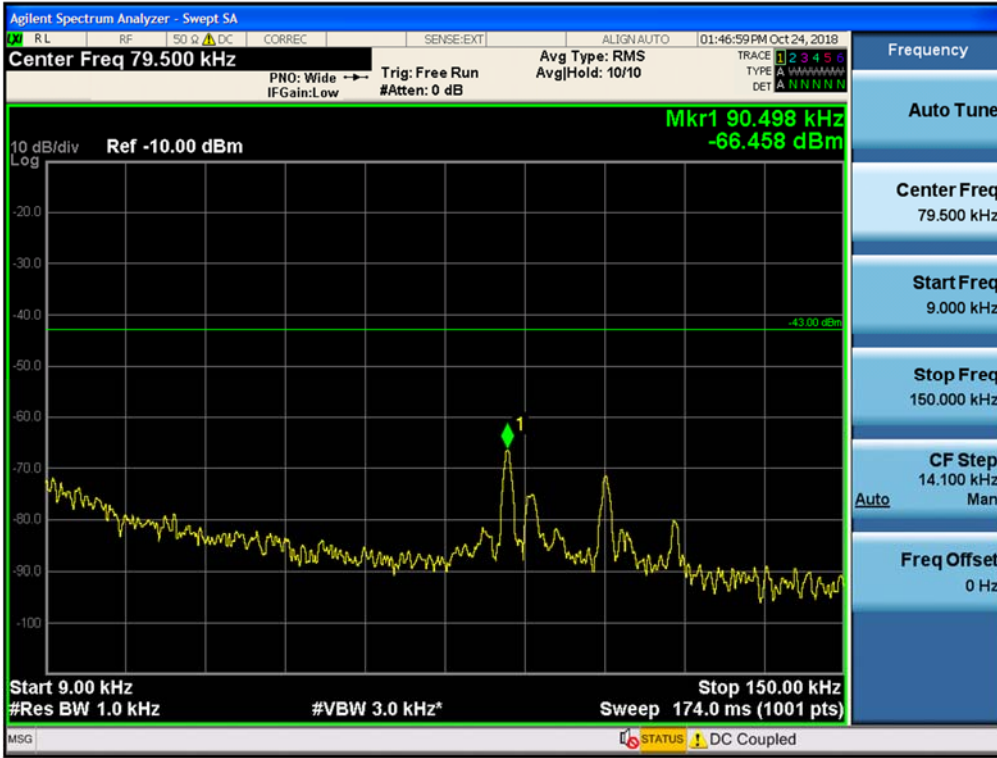

Spurious / AWS-1 / Downlink / LTE 10 MHz / Low / High edge ~ 10 GHz

Spurious / AWS-1 / Downlink / LTE 10 MHz / Low / 10 GHz ~ 26.5 GHz

Spurious / AWS-1 / Downlink / LTE 10 MHz / Middle / 9 kHz ~ 150 kHz

Spurious / AWS-1 / Downlink / LTE 10 MHz / Middle / 150 kHz ~ 30 MHz

Spurious / AWS-1 / Downlink / LTE 10 MHz / Middle / 30 MHz ~ Low edge

Spurious / AWS-1 / Downlink / LTE 10 MHz / Middle / High edge ~ 10 GHz

Spurious / AWS-1 / Downlink / LTE 10 MHz / Middle / 10 GHz ~ 26.5 GHz

Spurious / AWS-1 / Downlink / LTE 10 MHz / High / 9 kHz ~ 150 kHz

Spurious / AWS-1 / Downlink / LTE 10 MHz / High / 150 kHz ~ 30 MHz

Spurious / AWS-1 / Downlink / LTE 10 MHz / High / 30 MHz ~ Low edge

Spurious / AWS-1 / Downlink / LTE 10 MHz / High / High edge ~ 10 GHz

Spurious / AWS-1 / Downlink / LTE 10 MHz / High / 10 GHz ~ 26.5 GHz