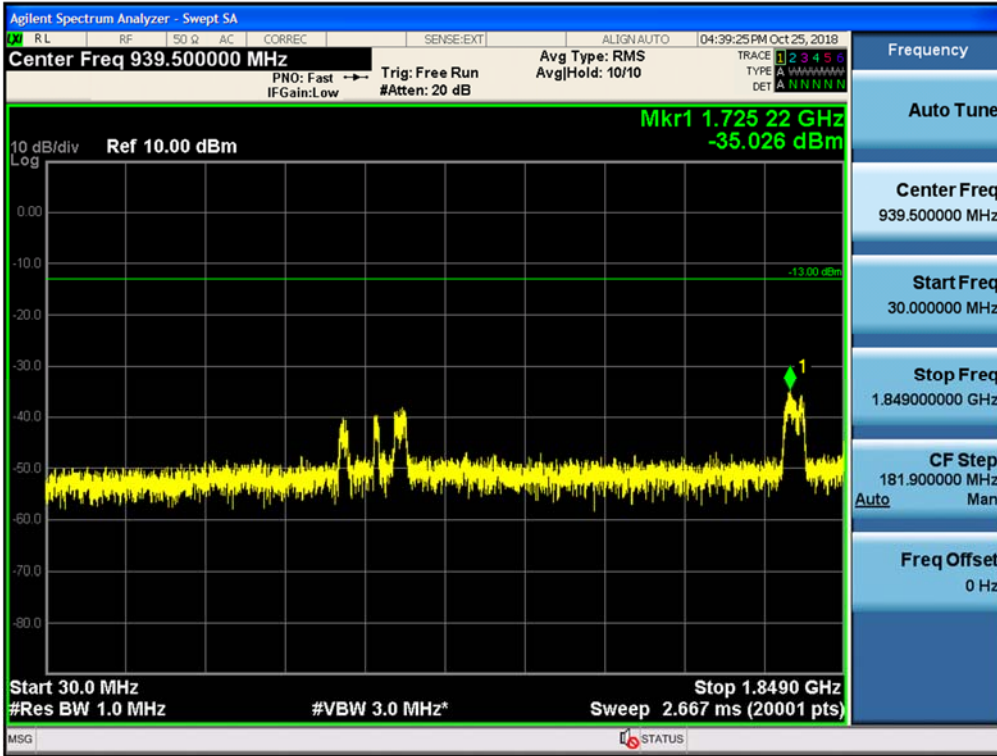

Spurious / Broadband PCS / Uplink / CDMA / Middle / High edge ~ 10 GHz

Spurious / Broadband PCS / Uplink / CDMA / Middle / 10 GHz ~ 26.5 GHz

Spurious / Broadband PCS / Uplink / CDMA / High / 9 kHz ~ 150 kHz

Spurious / Broadband PCS / Uplink / CDMA / High / 150 kHz ~ 30 MHz

Spurious / Broadband PCS / Uplink / CDMA / High / 30 MHz ~ Low edge

Spurious / Broadband PCS / Uplink / CDMA / High / High edge ~ 10 GHz