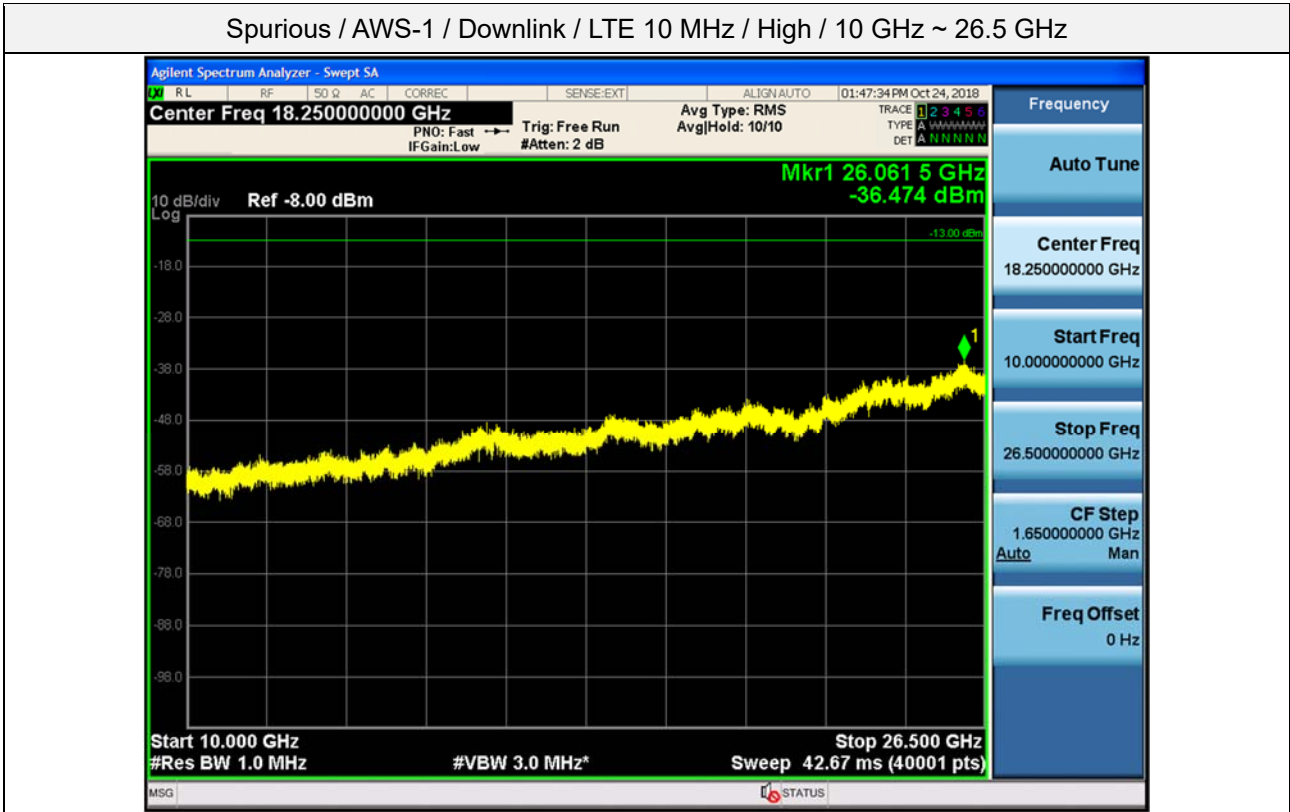

Spurious / AWS-1 / Downlink / LTE 10 MHz / Middle / 150 kHz ~ 30 MHz

Spurious / AWS-1 / Downlink / LTE 10 MHz / Middle / 30 MHz ~ Low edge

Spurious / AWS-1 / Downlink / LTE 10 MHz / Middle / High edge ~ 10 GHz

Spurious / AWS-1 / Downlink / LTE 10 MHz / Middle / 10 GHz ~ 26.5 GHz

Spurious / AWS-1 / Downlink / LTE 10 MHz / High / 9 kHz ~ 150 kHz

Spurious / AWS-1 / Downlink / LTE 10 MHz / High / 150 kHz ~ 30 MHz

Spurious / AWS-1 / Downlink / LTE 10 MHz / High / 30 MHz ~ Low edge

Spurious / AWS-1 / Downlink / LTE 10 MHz / High / High edge ~ 10 GHz

Spurious / AWS-1 / Downlink / LTE 10 MHz / High / 10 GHz ~ 26.5 GHz