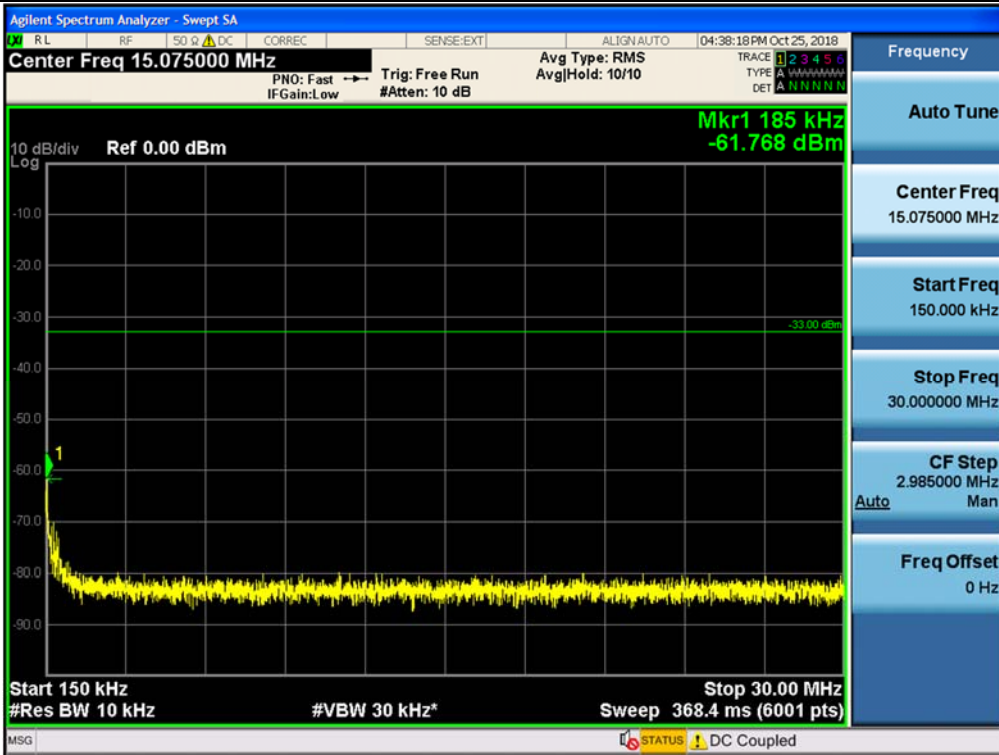

Spurious / Broadband PCS / Uplink / CDMA / Middle / 150 kHz ~ 30 MHz