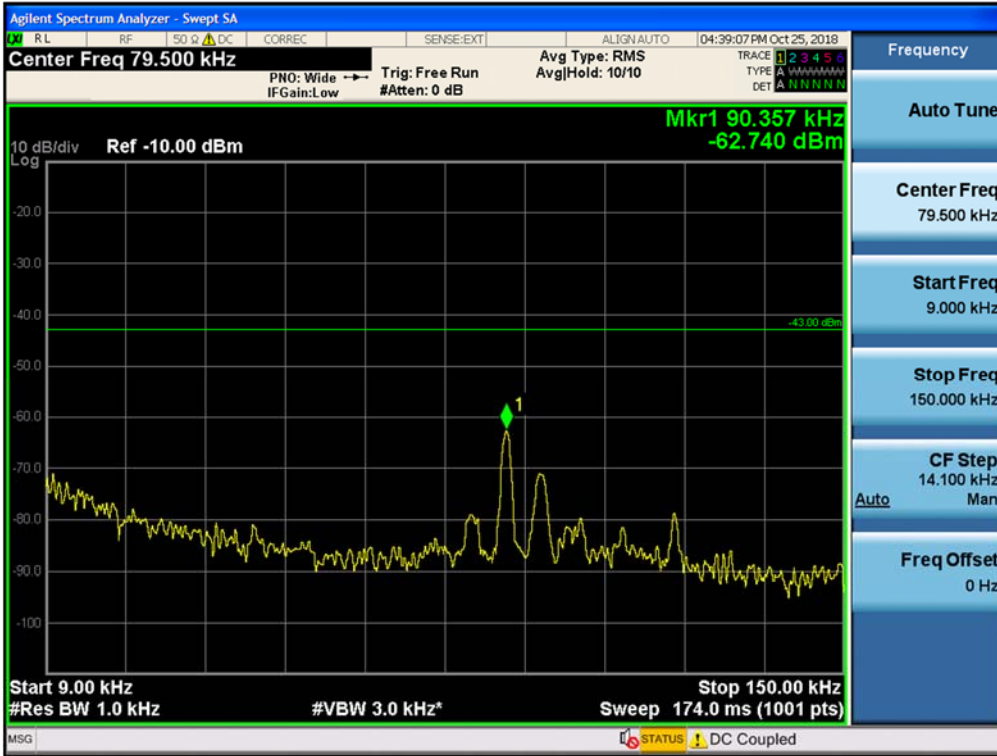

Spurious / Broadband PCS / Uplink / CDMA / Middle / 9 kHz ~ 150 kHz

Spurious / Broadband PCS / Uplink / CDMA / Middle / 150 kHz ~ 30 MHz

Spurious / Broadband PCS / Uplink / CDMA / Middle / 30 MHz ~ Low edge

Spurious / Broadband PCS / Uplink / CDMA / Middle / High edge ~ 10 GHz

Spurious / Broadband PCS / Uplink / CDMA / Middle / 10 GHz ~ 26.5 GHz

Spurious / Broadband PCS / Uplink / CDMA / High / 9 kHz ~ 150 kHz