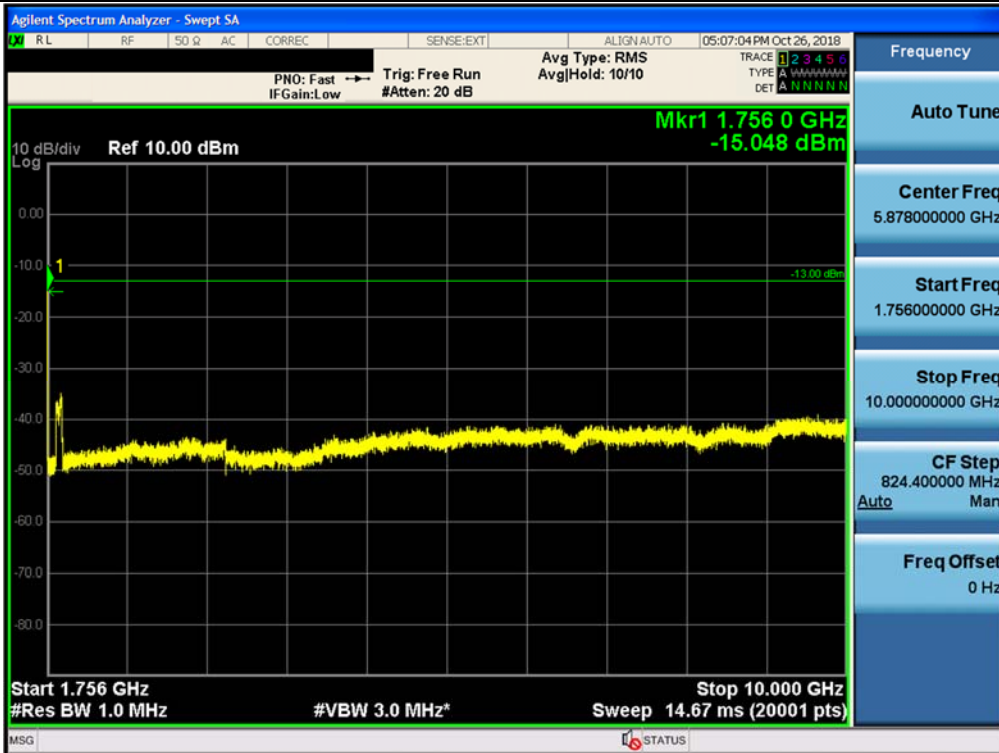

Spurious / AWS-1 / Uplink / LTE 10 MHz / High / 9 kHz ~ 150 kHz

Spurious / AWS-1 / Uplink / LTE 10 MHz / High / 150 kHz ~ 30 MHz

Spurious / AWS-1 / Uplink / LTE 10 MHz / High / 30 MHz ~ Low edge

Spurious / AWS-1 / Uplink / LTE 10 MHz / High / High edge ~ 10 GHz

Spurious / AWS-1 / Uplink / LTE 10 MHz / High / 10 GHz ~ 26.5 GHz

Spurious / AWS-1 / Downlink / LTE 10 MHz / Low / 9 kHz ~ 150 kHz

Spurious / AWS-1 / Downlink / LTE 10 MHz / Low / 150 kHz ~ 30 MHz

Spurious / AWS-1 / Downlink / LTE 10 MHz / Low / 30 MHz ~ Low edge

Spurious / AWS-1 / Downlink / LTE 10 MHz / Low / High edge ~ 10 GHz

Spurious / AWS-1 / Downlink / LTE 10 MHz / Low / 10 GHz ~ 26.5 GHz

Spurious / AWS-1 / Downlink / LTE 10 MHz / Middle / 9 kHz ~ 150 kHz