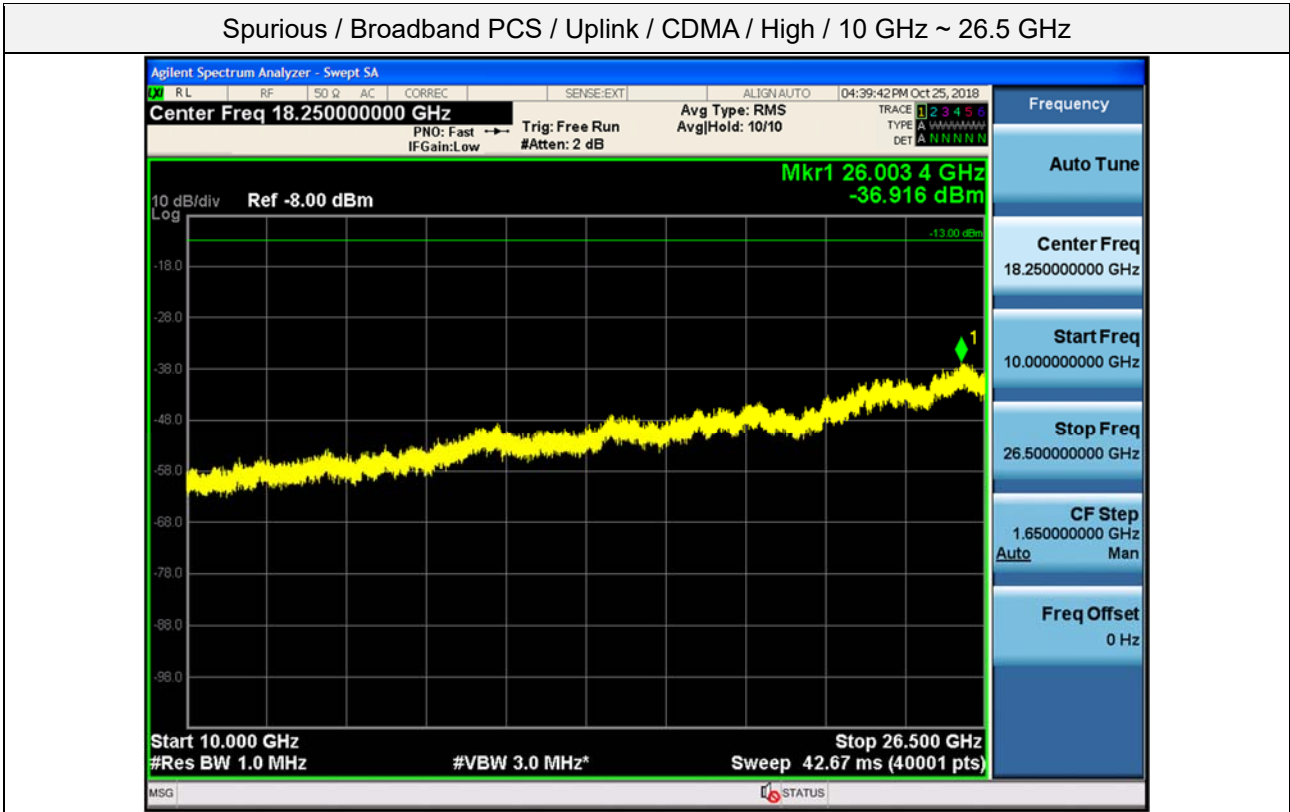

Spurious / Broadband PCS / Uplink / CDMA / Middle / High edge ~ 10 GHz

Spurious / Broadband PCS / Uplink / CDMA / Middle / 10 GHz ~ 26.5 GHz

Spurious / Broadband PCS / Uplink / CDMA / High / 9 kHz ~ 150 kHz

Spurious / Broadband PCS / Uplink / CDMA / High / 150 kHz ~ 30 MHz

Spurious / Broadband PCS / Uplink / CDMA / High / 30 MHz ~ Low edge

Spurious / Broadband PCS / Uplink / CDMA / High / High edge ~ 10 GHz

Spurious / Broadband PCS / Uplink / CDMA / High / 10 GHz ~ 26.5 GHz

Spurious / Broadband PCS / Uplink / LTE 20 MHz / Low / 9 kHz ~ 150 kHz

Spurious / Broadband PCS / Uplink / LTE 20 MHz / Low / 150 kHz ~ 30 MHz