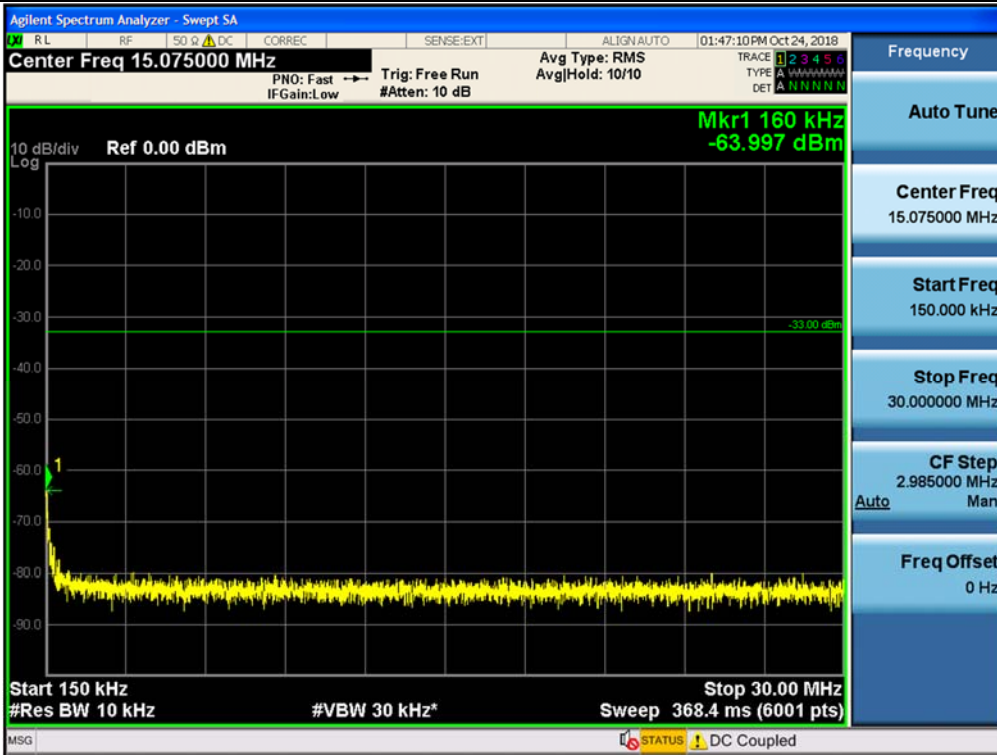

Spurious / AWS-1 / Downlink / LTE 10 MHz / Low / High edge ~ 10 GHz

Spurious / AWS-1 / Downlink / LTE 10 MHz / Low / 10 GHz ~ 26.5 GHz

Spurious / AWS-1 / Downlink / LTE 10 MHz / Middle / 9 kHz ~ 150 kHz

Spurious / AWS-1 / Downlink / LTE 10 MHz / Middle / 150 kHz ~ 30 MHz

Spurious / AWS-1 / Downlink / LTE 10 MHz / Middle / 30 MHz ~ Low edge

Spurious / AWS-1 / Downlink / LTE 10 MHz / Middle / High edge ~ 10 GHz

Spurious / AWS-1 / Downlink / LTE 10 MHz / Middle / 10 GHz ~ 26.5 GHz

Spurious / AWS-1 / Downlink / LTE 10 MHz / High / 9 kHz ~ 150 kHz

Spurious / AWS-1 / Downlink / LTE 10 MHz / High / 150 kHz ~ 30 MHz

Spurious / AWS-1 / Downlink / LTE 10 MHz / High / 30 MHz ~ Low edge

Spurious / AWS-1 / Downlink / LTE 10 MHz / High / High edge ~ 10 GHz

Spurious / AWS-1 / Downlink / LTE 10 MHz / High / 10 GHz ~ 26.5 GHz