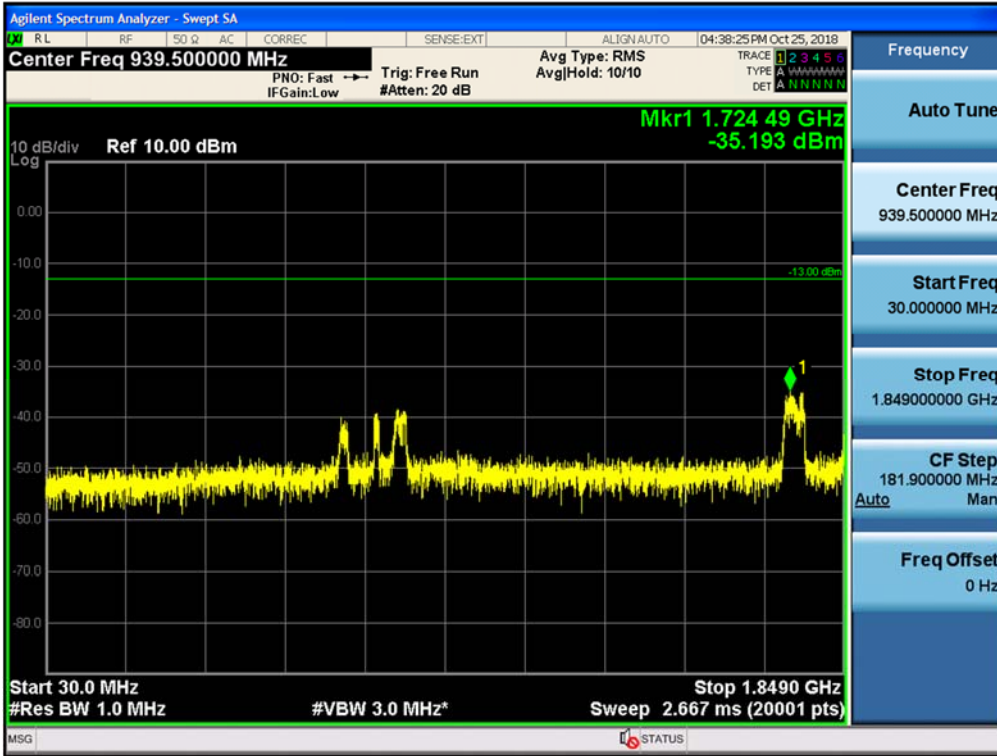

Spurious / Broadband PCS / Uplink / CDMA / Middle / 9 kHz ~ 150 kHz

Spurious / Broadband PCS / Uplink / CDMA / Middle / 150 kHz ~ 30 MHz

Spurious / Broadband PCS / Uplink / CDMA / Middle / 30 MHz ~ Low edge