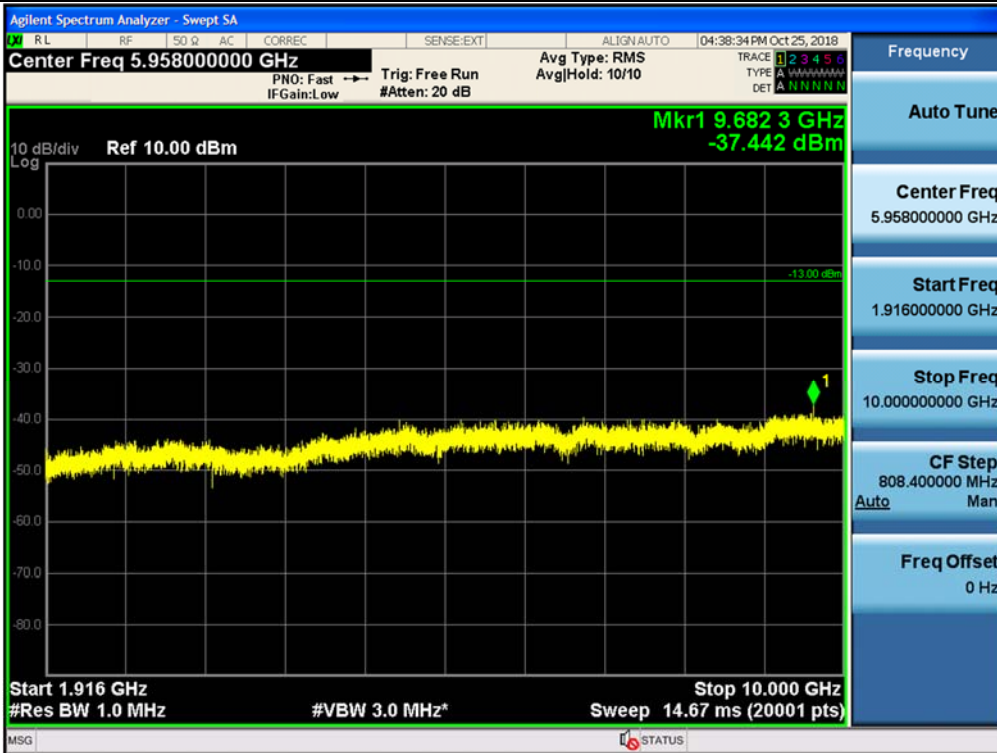

Spurious / Broadband PCS / Uplink / CDMA / Middle / High edge ~ 10 GHz