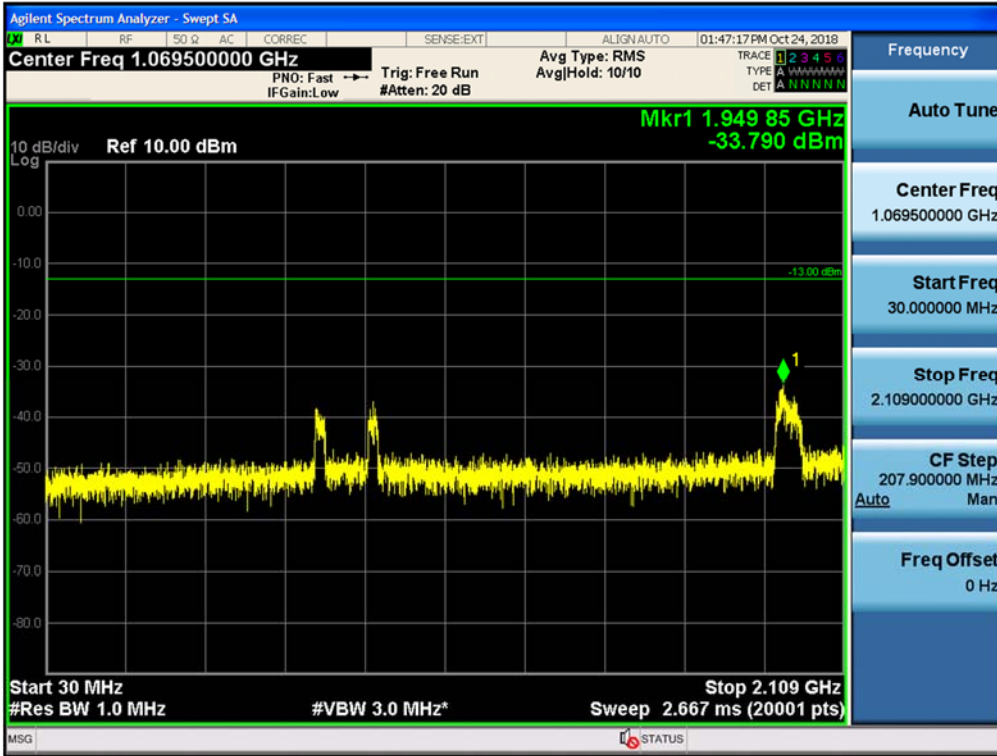

Spurious / AWS-1 / Downlink / LTE 10 MHz / Middle / 150 kHz ~ 30 MHz

Spurious / AWS-1 / Downlink / LTE 10 MHz / Middle / 30 MHz ~ Low edge

Spurious / AWS-1 / Downlink / LTE 10 MHz / Middle / High edge ~ 10 GHz

Spurious / AWS-1 / Downlink / LTE 10 MHz / Middle / 10 GHz ~ 26.5 GHz

Spurious / AWS-1 / Downlink / LTE 10 MHz / High / 9 kHz ~ 150 kHz

Spurious / AWS-1 / Downlink / LTE 10 MHz / High / 150 kHz ~ 30 MHz

Spurious / AWS-1 / Downlink / LTE 10 MHz / High / 30 MHz ~ Low edge

Spurious / AWS-1 / Downlink / LTE 10 MHz / High / High edge ~ 10 GHz

Spurious / AWS-1 / Downlink / LTE 10 MHz / High / 10 GHz ~ 26.5 GHz