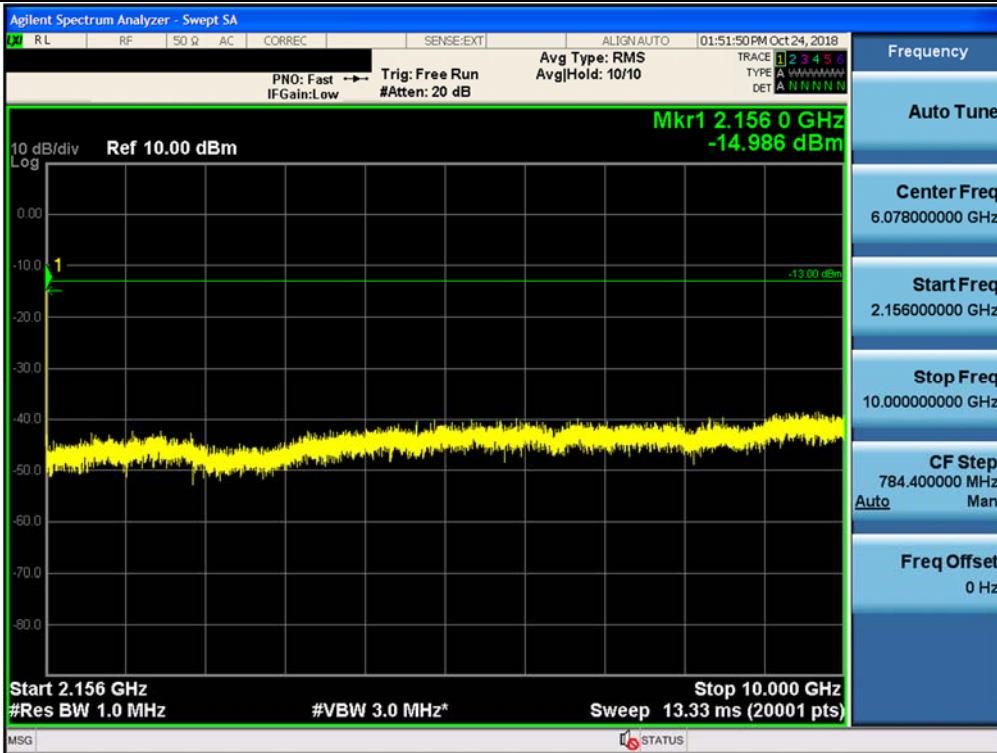

Spurious / AWS-1 / Downlink / LTE 10 MHz / Middle / 150 kHz ~ 30 MHz

Spurious / AWS-1 / Downlink / LTE 10 MHz / Middle / 30 MHz ~ Low edge

Spurious / AWS-1 / Downlink / LTE 10 MHz / Middle / High edge ~ 10 GHz

Spurious / AWS-1 / Downlink / LTE 10 MHz / Middle / 10 GHz ~ 26.5 GHz

Spurious / AWS-1 / Downlink / LTE 10 MHz / High / 9 kHz ~ 150 kHz

Spurious / AWS-1 / Downlink / LTE 10 MHz / High / 150 kHz ~ 30 MHz

Spurious / AWS-1 / Downlink / LTE 10 MHz / High / 30 MHz ~ Low edge

Spurious / AWS-1 / Downlink / LTE 10 MHz / High / High edge ~ 10 GHz

Spurious / AWS-1 / Downlink / LTE 10 MHz / High / 10 GHz ~ 26.5 GHz