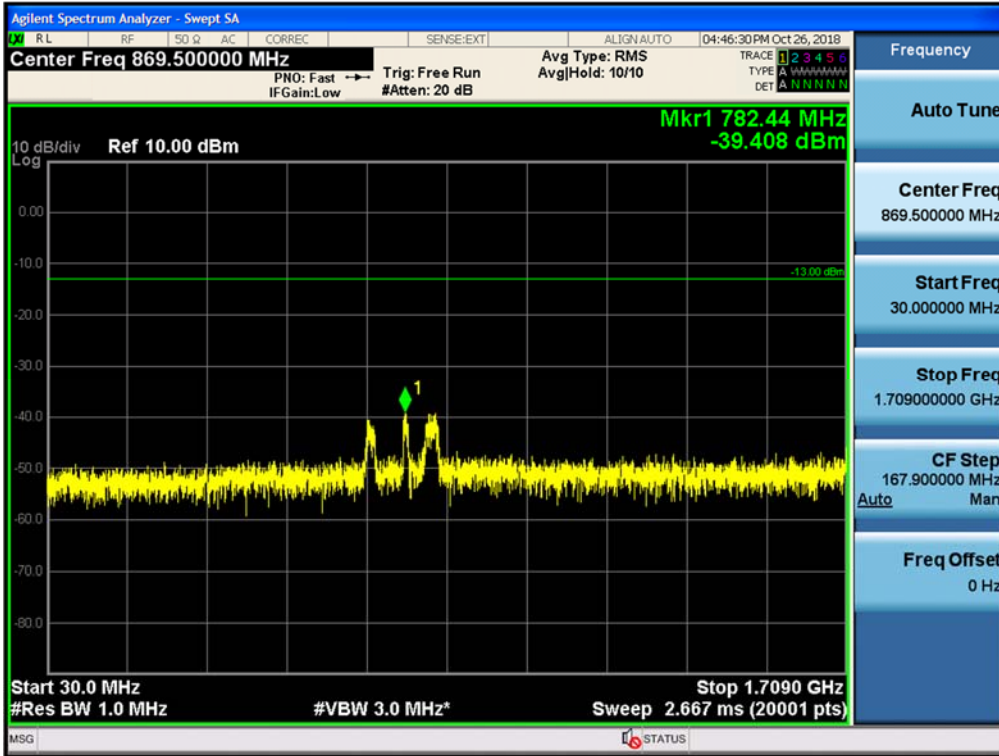

Spurious / AWS-1 / Uplink / LTE 10 MHz / High / 9 kHz ~ 150 kHz

Spurious / AWS-1 / Uplink / LTE 10 MHz / High / 150 kHz ~ 30 MHz

Spurious / AWS-1 / Uplink / LTE 10 MHz / High / 30 MHz ~ Low edge

Spurious / AWS-1 / Uplink / LTE 10 MHz / High / High edge ~ 10 GHz

Spurious / AWS-1 / Uplink / LTE 10 MHz / High / 10 GHz ~ 26.5 GHz

Spurious / AWS-1 / Downlink / LTE 10 MHz / Low / 9 kHz ~ 150 kHz

Spurious / AWS-1 / Downlink / LTE 10 MHz / Low / 150 kHz ~ 30 MHz

Spurious / AWS-1 / Downlink / LTE 10 MHz / Low / 30 MHz ~ Low edge

Spurious / AWS-1 / Downlink / LTE 10 MHz / Low / High edge ~ 10 GHz

Spurious / AWS-1 / Downlink / LTE 10 MHz / Low / 10 GHz ~ 26.5 GHz

Spurious / AWS-1 / Downlink / LTE 10 MHz / Middle / 9 kHz ~ 150 kHz