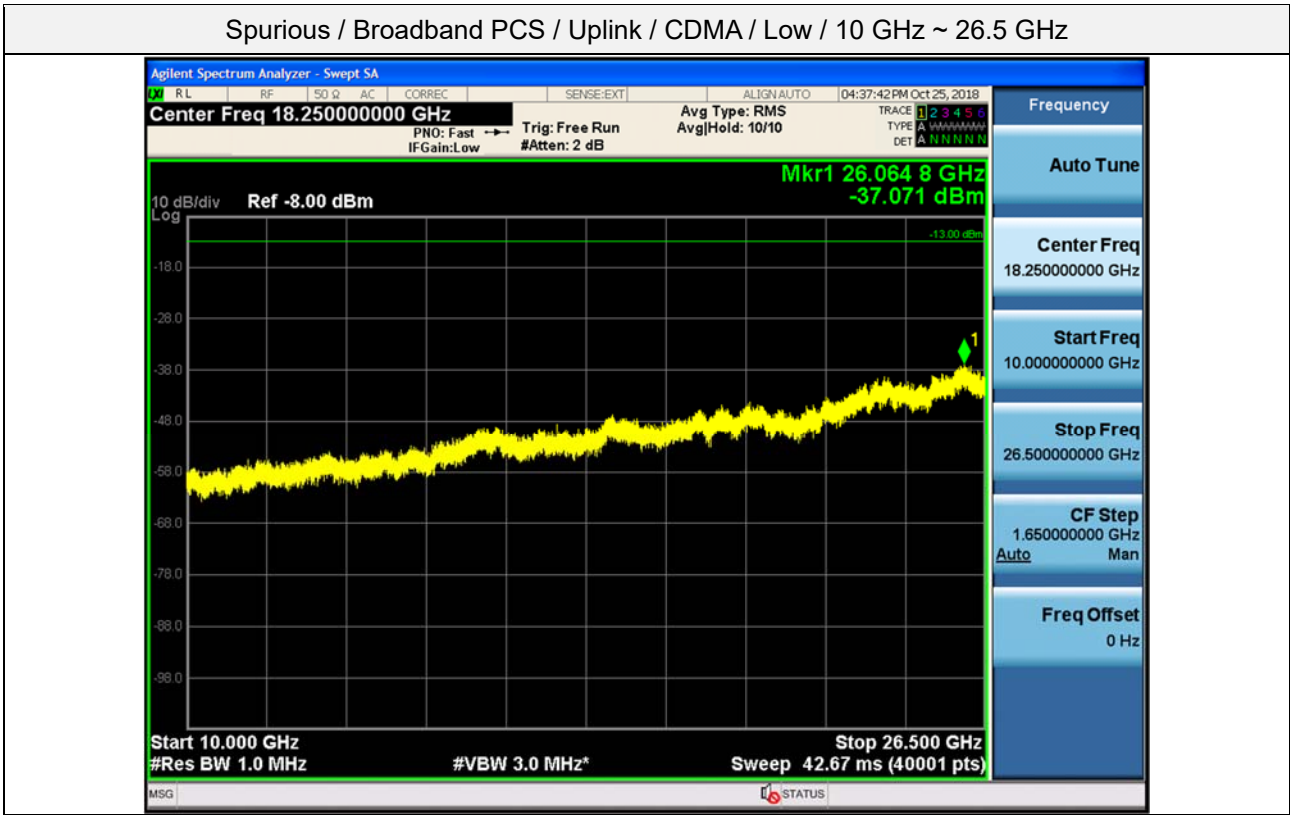

Spurious / AWS-1 / Downlink / LTE 10 MHz / High / 30 MHz ~ Low edge

Spurious / AWS-1 / Downlink / LTE 10 MHz / High / High edge ~ 10 GHz

Spurious / AWS-1 / Downlink / LTE 10 MHz / High / 10 GHz ~ 26.5 GHz

Spurious / Broadband PCS / Uplink / CDMA / Low / 9 kHz ~ 150 kHz

Spurious / Broadband PCS / Uplink / CDMA / Low / 150 kHz ~ 30 MHz

Spurious / Broadband PCS / Uplink / CDMA / Low / 30 MHz ~ Low edge

Spurious / Broadband PCS / Uplink / CDMA / Low / High edge ~ 10 GHz

Spurious / Broadband PCS / Uplink / CDMA / Middle / 9 kHz ~ 150 kHz

Spurious / Broadband PCS / Uplink / CDMA / Middle / 150 kHz ~ 30 MHz

Spurious / Broadband PCS / Uplink / CDMA / Middle / 30 MHz ~ Low edge