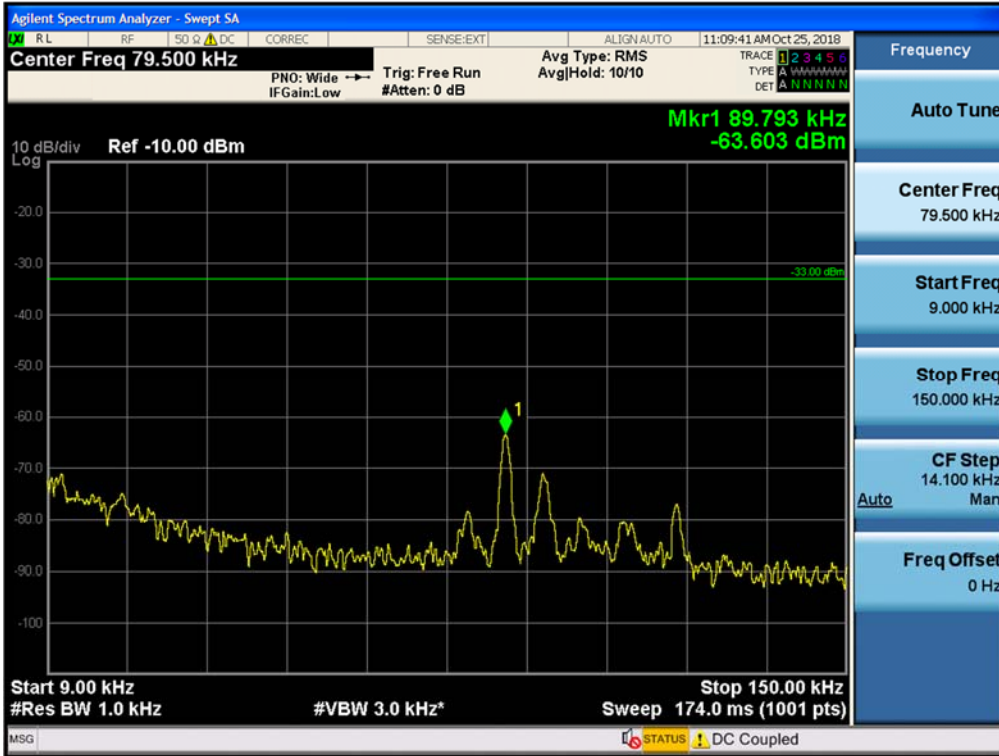

Spurious / Cellular / Downlink / LTE 5 MHz / Middle / 30 MHz ~ Low edge

Spurious / Cellular / Downlink / LTE 5 MHz / Middle / High edge ~ 2 GHz

Spurious / Cellular / Downlink / LTE 5 MHz / Middle / 2 GHz ~ 4 GHz

Spurious / Cellular / Downlink / LTE 5 MHz / Middle / 4 GHz ~ 6 GHz

Spurious / Cellular / Downlink / LTE 5 MHz / Middle / 6 GHz ~ 8 GHz

Spurious / Cellular / Downlink / LTE 5 MHz / Middle / 8 GHz ~ 10 GHz

Spurious / Cellular / Downlink / LTE 5 MHz / High / 9 kHz ~ 150 kHz

Spurious / Cellular / Downlink / LTE 5 MHz / High / 150 kHz ~ 30 MHz

Spurious / Cellular / Downlink / LTE 5 MHz / High / 30 MHz ~ Low edge

Spurious / Cellular / Downlink / LTE 5 MHz / High / High edge ~ 2 GHz

Spurious / Cellular / Downlink / LTE 5 MHz / High / 2 GHz ~ 4 GHz

Spurious / Cellular / Downlink / LTE 5 MHz / High / 4 GHz ~ 6 GHz

Spurious / Cellular / Downlink / LTE 5 MHz / High / 6 GHz ~ 8 GHz