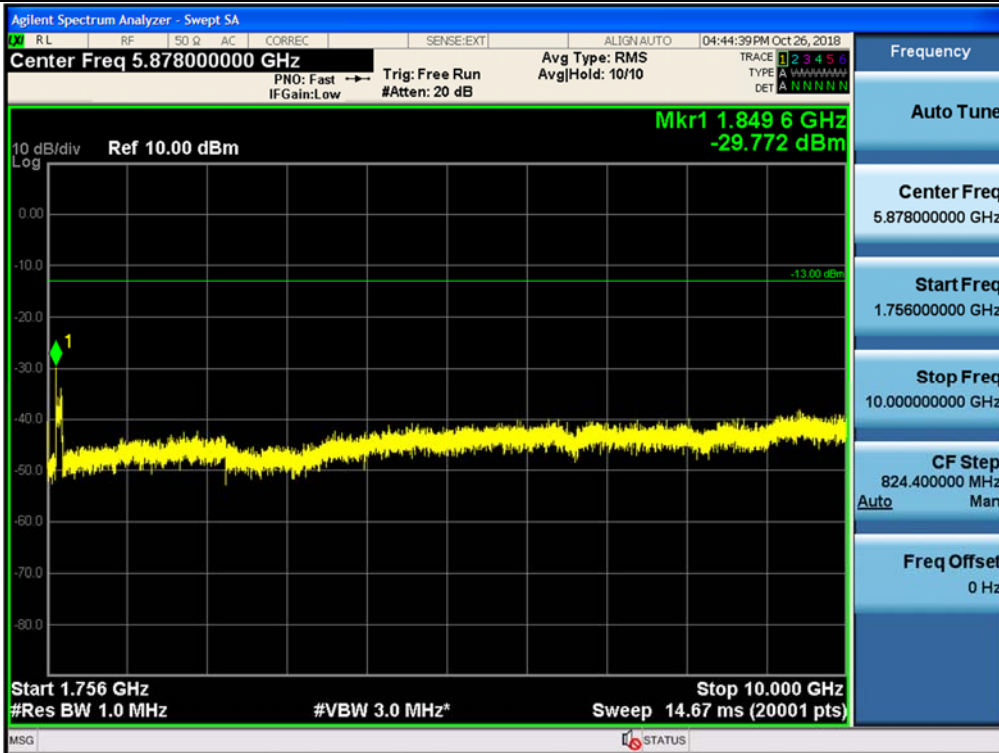

Spurious / Cellular / Downlink / LTE 5 MHz / High / High edge ~ 2 GHz

Spurious / Cellular / Downlink / LTE 5 MHz / High / 2 GHz ~ 4 GHz

Spurious / Cellular / Downlink / LTE 5 MHz / High / 4 GHz ~ 6 GHz

Spurious / Cellular / Downlink / LTE 5 MHz / High / 6 GHz ~ 8 GHz

Spurious / Cellular / Downlink / LTE 5 MHz / High / 8 GHz ~ 10 GHz

Spurious / AWS-1 / Uplink / LTE 10 MHz / Low / 9 kHz ~ 150 kHz

Spurious / AWS-1 / Uplink / LTE 10 MHz / Low / 150 kHz ~ 30 MHz

Spurious / AWS-1 / Uplink / LTE 10 MHz / Low / 30 MHz ~ Low edge

Spurious / AWS-1 / Uplink / LTE 10 MHz / Low / High edge ~ 10 GHz

Spurious / AWS-1 / Uplink / LTE 10 MHz / Middle / 9 kHz ~ 150 kHz

Spurious / AWS-1 / Uplink / LTE 10 MHz / Middle / 150 kHz ~ 30 MHz

Spurious / AWS-1 / Uplink / LTE 10 MHz / Middle / 30 MHz ~ Low edge

Spurious / AWS-1 / Uplink / LTE 10 MHz / Middle / High edge ~ 10 GHz

Spurious / AWS-1 / Uplink / LTE 10 MHz / Middle / 10 GHz ~ 26.5 GHz