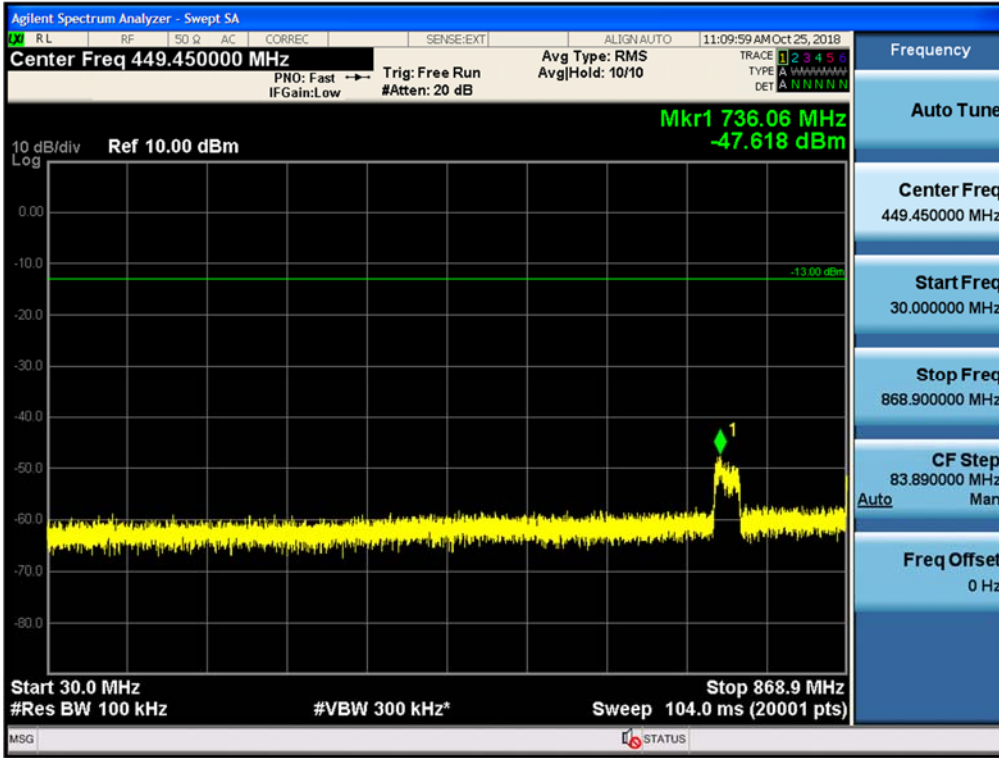

Spurious / Cellular / Downlink / LTE 5 MHz / Middle / 30 MHz ~ Low edge

Spurious / Cellular / Downlink / LTE 5 MHz / Middle / High edge ~ 2 GHz

Spurious / Cellular / Downlink / LTE 5 MHz / Middle / 2 GHz ~ 4 GHz

Spurious / Cellular / Downlink / LTE 5 MHz / Middle / 4 GHz ~ 6 GHz

Spurious / Cellular / Downlink / LTE 5 MHz / Middle / 6 GHz ~ 8 GHz

Spurious / Cellular / Downlink / LTE 5 MHz / Middle / 8 GHz ~ 10 GHz

Spurious / Cellular / Downlink / LTE 5 MHz / High / 9 kHz ~ 150 kHz

Spurious / Cellular / Downlink / LTE 5 MHz / High / 150 kHz ~ 30 MHz

Spurious / Cellular / Downlink / LTE 5 MHz / High / 30 MHz ~ Low edge