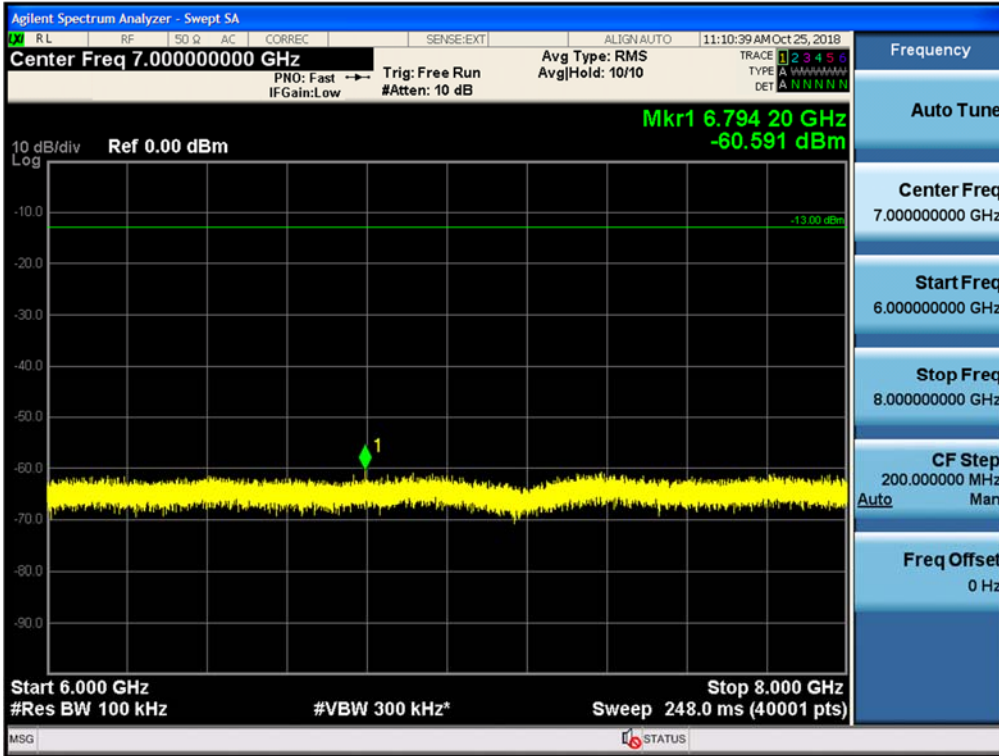

Spurious / Cellular / Downlink / LTE 5 MHz / High / 9 kHz ~ 150 kHz

Spurious / Cellular / Downlink / LTE 5 MHz / High / 150 kHz ~ 30 MHz

Spurious / Cellular / Downlink / LTE 5 MHz / High / 30 MHz ~ Low edge

Spurious / Cellular / Downlink / LTE 5 MHz / High / High edge ~ 2 GHz

Spurious / Cellular / Downlink / LTE 5 MHz / High / 2 GHz ~ 4 GHz

Spurious / Cellular / Downlink / LTE 5 MHz / High / 4 GHz ~ 6 GHz

Spurious / Cellular / Downlink / LTE 5 MHz / High / 6 GHz ~ 8 GHz

Spurious / Cellular / Downlink / LTE 5 MHz / High / 8 GHz ~ 10 GHz

Spurious / AWS-1 / Uplink / LTE 10 MHz / Low / 9 kHz ~ 150 kHz

Spurious / AWS-1 / Uplink / LTE 10 MHz / Low / 150 kHz ~ 30 MHz

Spurious / AWS-1 / Uplink / LTE 10 MHz / Low / 30 MHz ~ Low edge