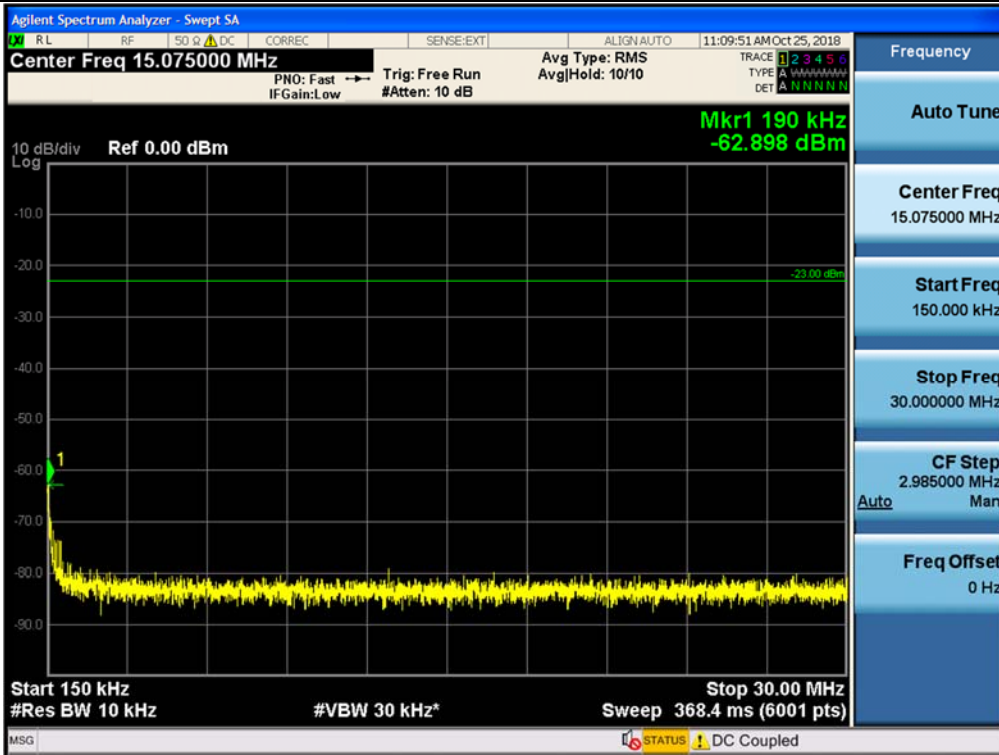

Spurious / Cellular / Downlink / LTE 5 MHz / Middle / 30 MHz ~ Low edge

Spurious / Cellular / Downlink / LTE 5 MHz / Middle / High edge ~ 2 GHz

Spurious / Cellular / Downlink / LTE 5 MHz / Middle / 2 GHz ~ 4 GHz

Spurious / Cellular / Downlink / LTE 5 MHz / Middle / 4 GHz ~ 6 GHz

Spurious / Cellular / Downlink / LTE 5 MHz / Middle / 6 GHz ~ 8 GHz

Spurious / Cellular / Downlink / LTE 5 MHz / Middle / 8 GHz ~ 10 GHz

Spurious / Cellular / Downlink / LTE 5 MHz / High / 9 kHz ~ 150 kHz

Spurious / Cellular / Downlink / LTE 5 MHz / High / 150 kHz ~ 30 MHz

Spurious / Cellular / Downlink / LTE 5 MHz / High / 30 MHz ~ Low edge