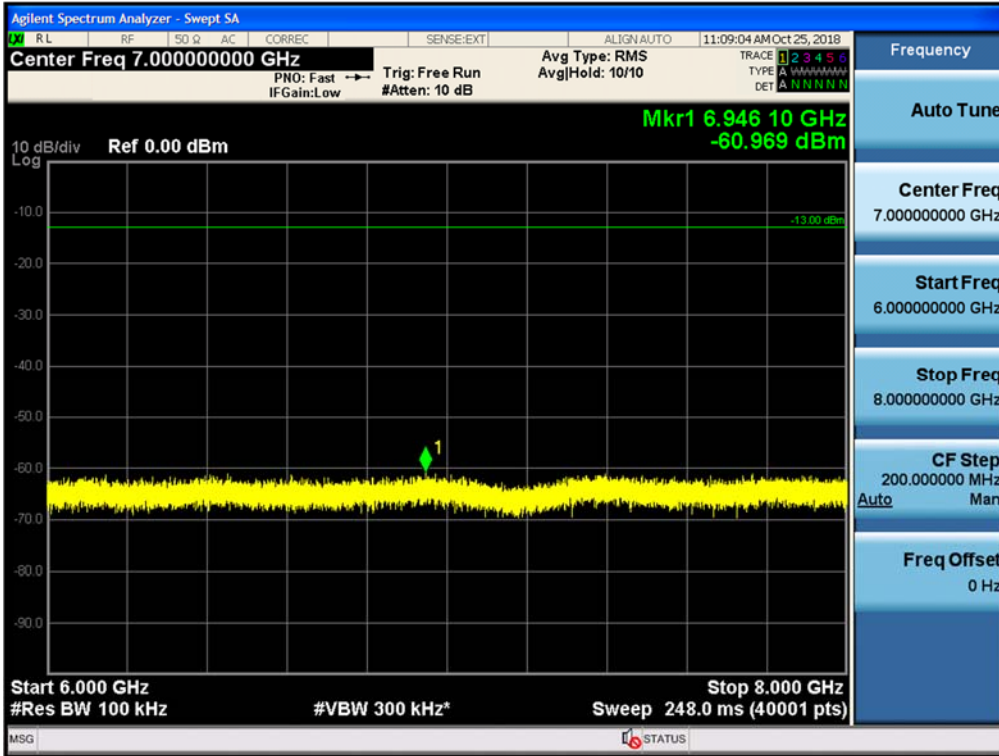

Spurious / Cellular / Downlink / LTE 5 MHz / Low / 8 GHz ~ 10 GHz

Spurious / Cellular / Downlink / LTE 5 MHz / Middle / 9 kHz ~ 150 kHz

Spurious / Cellular / Downlink / LTE 5 MHz / Middle / 150 kHz ~ 30 MHz

Spurious / Cellular / Downlink / LTE 5 MHz / Middle / 30 MHz ~ Low edge

Spurious / Cellular / Downlink / LTE 5 MHz / Middle / High edge ~ 2 GHz

Spurious / Cellular / Downlink / LTE 5 MHz / Middle / 2 GHz ~ 4 GHz

Spurious / Cellular / Downlink / LTE 5 MHz / Middle / 4 GHz ~ 6 GHz

Spurious / Cellular / Downlink / LTE 5 MHz / Middle / 6 GHz ~ 8 GHz

Spurious / Cellular / Downlink / LTE 5 MHz / Middle / 8 GHz ~ 10 GHz

Spurious / Cellular / Downlink / LTE 5 MHz / High / 9 kHz ~ 150 kHz

Spurious / Cellular / Downlink / LTE 5 MHz / High / 150 kHz ~ 30 MHz

Spurious / Cellular / Downlink / LTE 5 MHz / High / 30 MHz ~ Low edge