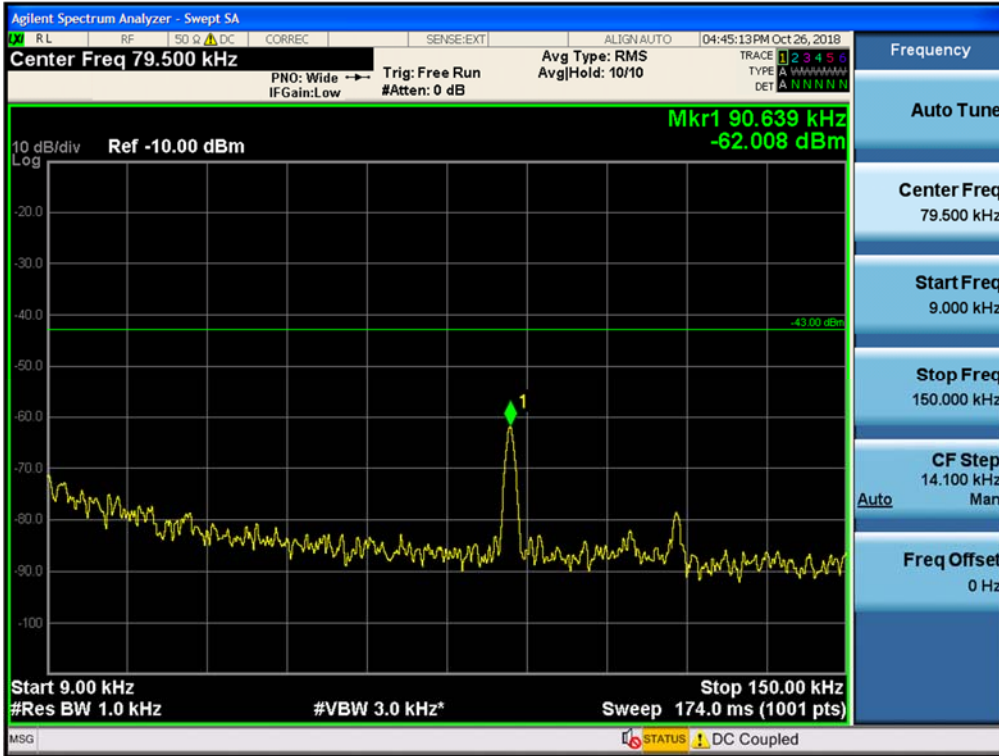

Spurious / Cellular / Downlink / LTE 5 MHz / High / High edge ~ 2 GHz

Spurious / Cellular / Downlink / LTE 5 MHz / High / 2 GHz ~ 4 GHz

Spurious / Cellular / Downlink / LTE 5 MHz / High / 4 GHz ~ 6 GHz

Spurious / Cellular / Downlink / LTE 5 MHz / High / 6 GHz ~ 8 GHz

Spurious / Cellular / Downlink / LTE 5 MHz / High / 8 GHz ~ 10 GHz

Spurious / AWS-1 / Uplink / LTE 10 MHz / Low / 9 kHz ~ 150 kHz

Spurious / AWS-1 / Uplink / LTE 10 MHz / Low / 150 kHz ~ 30 MHz

Spurious / AWS-1 / Uplink / LTE 10 MHz / Low / 30 MHz ~ Low edge

Spurious / AWS-1 / Uplink / LTE 10 MHz / Low / High edge ~ 10 GHz

Spurious / AWS-1 / Uplink / LTE 10 MHz / Middle / 9 kHz ~ 150 kHz

Spurious / AWS-1 / Uplink / LTE 10 MHz / Middle / 150 kHz ~ 30 MHz

Spurious / AWS-1 / Uplink / LTE 10 MHz / Middle / 30 MHz ~ Low edge

Spurious / AWS-1 / Uplink / LTE 10 MHz / Middle / High edge ~ 10 GHz

Spurious / AWS-1 / Uplink / LTE 10 MHz / Middle / 10 GHz ~ 26.5 GHz