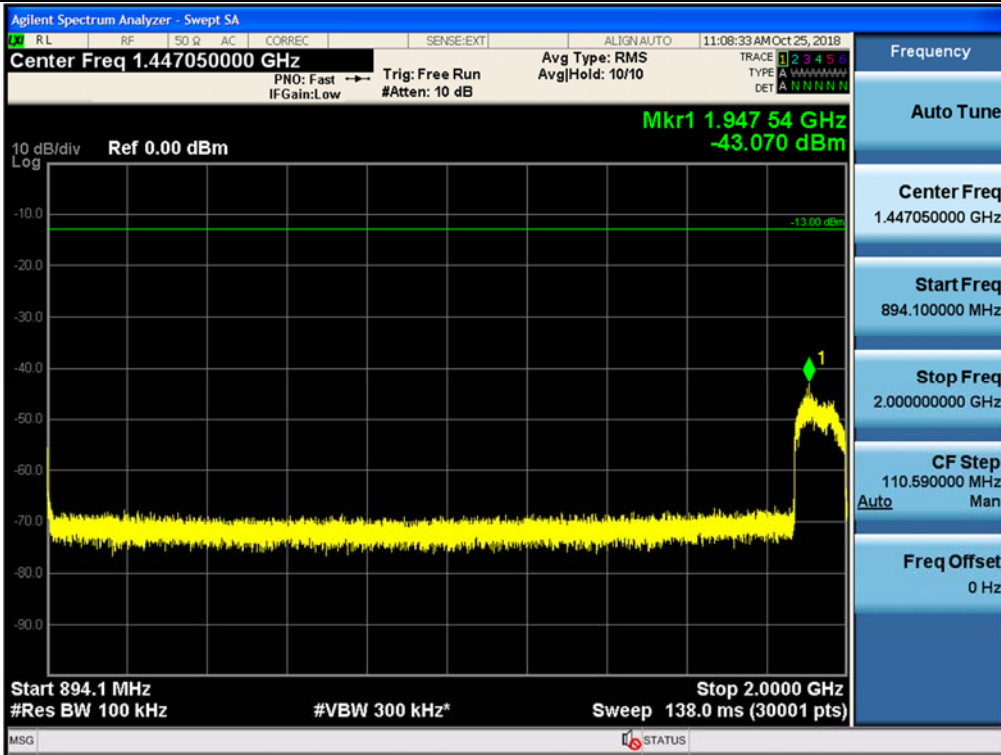

Spurious / Cellular / Downlink / LTE 5 MHz / Low / High edge ~ 2 GHz

Spurious / Cellular / Downlink / LTE 5 MHz / Low / 2 GHz ~ 4 GHz

Spurious / Cellular / Downlink / LTE 5 MHz / Low / 4 GHz ~ 6 GHz

Spurious / Cellular / Downlink / LTE 5 MHz / Low / 6 GHz ~ 8 GHz

Spurious / Cellular / Downlink / LTE 5 MHz / Low / 8 GHz ~ 10 GHz

Spurious / Cellular / Downlink / LTE 5 MHz / Middle / 9 kHz ~ 150 kHz

Spurious / Cellular / Downlink / LTE 5 MHz / Middle / 150 kHz ~ 30 MHz

Spurious / Cellular / Downlink / LTE 5 MHz / Middle / 30 MHz ~ Low edge

Spurious / Cellular / Downlink / LTE 5 MHz / Middle / High edge ~ 2 GHz

Spurious / Cellular / Downlink / LTE 5 MHz / Middle / 2 GHz ~ 4 GHz