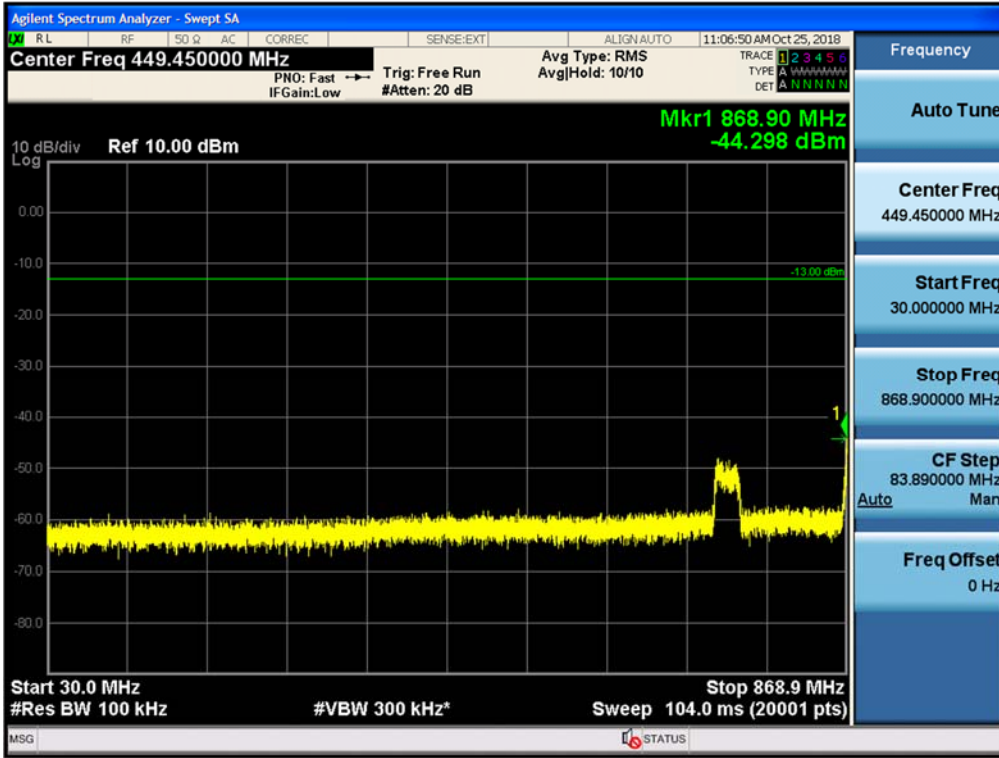

Spurious / Cellular / Downlink / CDMA / High / 2 GHz ~ 4 GHz

Spurious / Cellular / Downlink / CDMA / High / 4 GHz ~ 6 GHz

Spurious / Cellular / Downlink / CDMA / High / 6 GHz ~ 8 GHz

Spurious / Cellular / Downlink / CDMA / High / 8 GHz ~ 10 GHz

Spurious / Cellular / Downlink / LTE 5 MHz / Low / 9 kHz ~ 150 kHz

Spurious / Cellular / Downlink / LTE 5 MHz / Low / 150 kHz ~ 30 MHz

Spurious / Cellular / Downlink / LTE 5 MHz / Low / 30 MHz ~ Low edge

Spurious / Cellular / Downlink / LTE 5 MHz / Low / High edge ~ 2 GHz

Spurious / Cellular / Downlink / LTE 5 MHz / Low / 2 GHz ~ 4 GHz

Spurious / Cellular / Downlink / LTE 5 MHz / Low / 4 GHz ~ 6 GHz

Spurious / Cellular / Downlink / LTE 5 MHz / Low / 6 GHz ~ 8 GHz