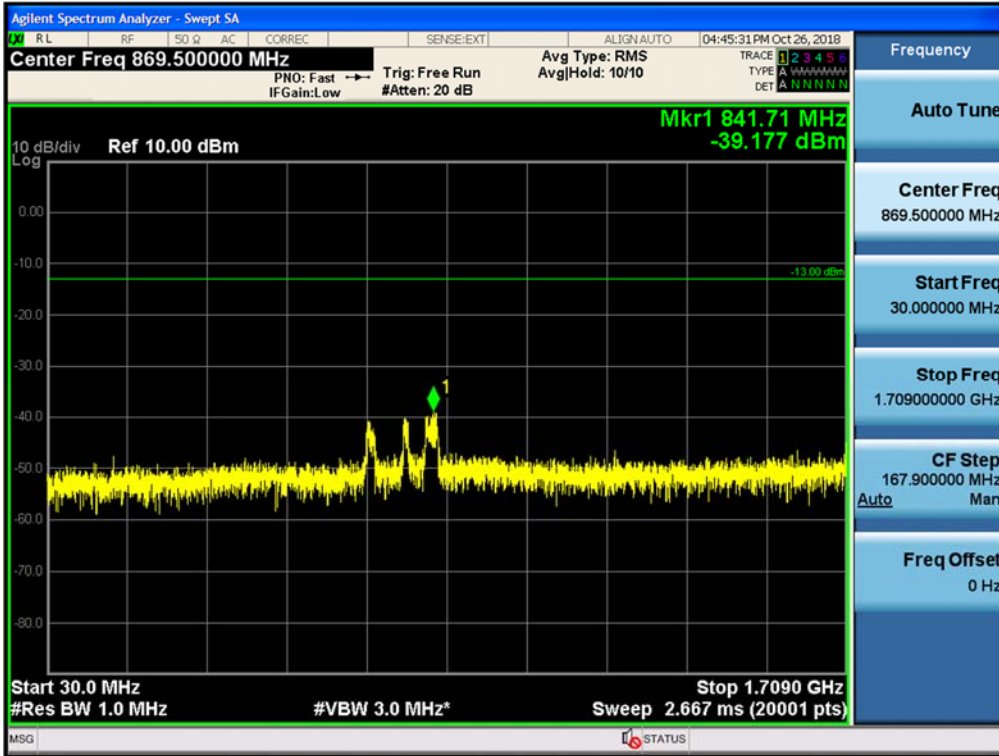

Spurious / Cellular / Downlink / LTE 5 MHz / High / High edge ~ 2 GHz

Spurious / Cellular / Downlink / LTE 5 MHz / High / 2 GHz ~ 4 GHz

Spurious / Cellular / Downlink / LTE 5 MHz / High / 4 GHz ~ 6 GHz

Spurious / Cellular / Downlink / LTE 5 MHz / High / 6 GHz ~ 8 GHz

Spurious / Cellular / Downlink / LTE 5 MHz / High / 8 GHz ~ 10 GHz

Spurious / AWS-1 / Uplink / LTE 10 MHz / Low / 9 kHz ~ 150 kHz

Spurious / AWS-1 / Uplink / LTE 10 MHz / Low / 150 kHz ~ 30 MHz

Spurious / AWS-1 / Uplink / LTE 10 MHz / Low / 30 MHz ~ Low edge

Spurious / AWS-1 / Uplink / LTE 10 MHz / Low / High edge ~ 10 GHz

Spurious / AWS-1 / Uplink / LTE 10 MHz / Middle / 9 kHz ~ 150 kHz

Spurious / AWS-1 / Uplink / LTE 10 MHz / Middle / 150 kHz ~ 30 MHz

Spurious / AWS-1 / Uplink / LTE 10 MHz / Middle / 30 MHz ~ Low edge

Spurious / AWS-1 / Uplink / LTE 10 MHz / Middle / High edge ~ 10 GHz

Spurious / AWS-1 / Uplink / LTE 10 MHz / Middle / 10 GHz ~ 26.5 GHz