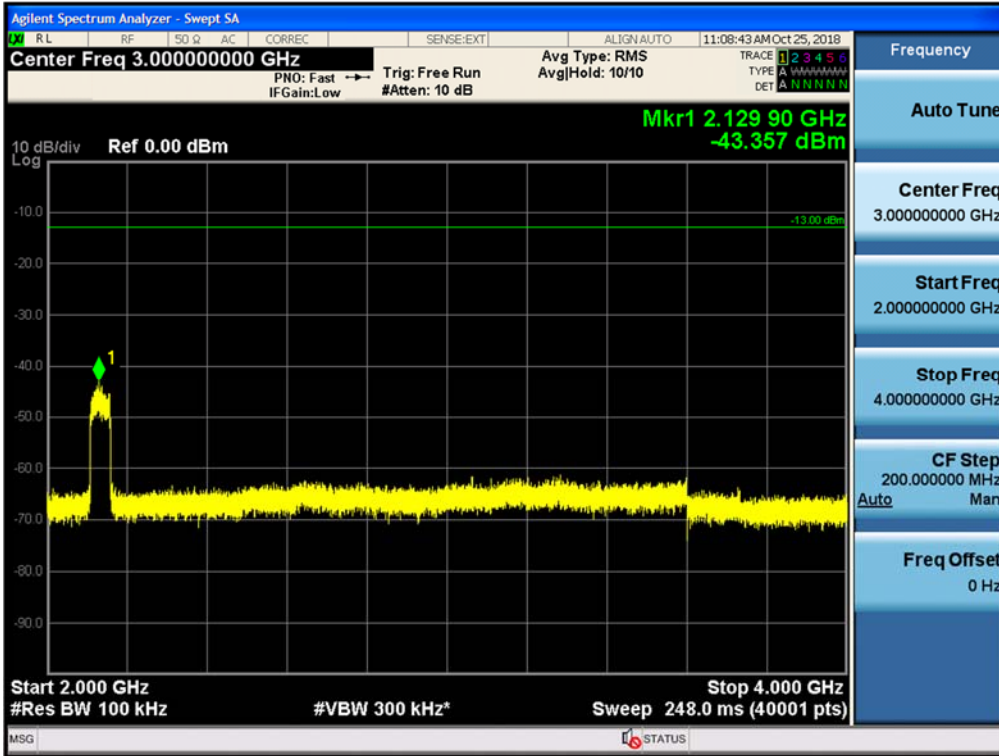

Spurious / Cellular / Downlink / LTE 5 MHz / Low / 8 GHz ~ 10 GHz

Spurious / Cellular / Downlink / LTE 5 MHz / Middle / 9 kHz ~ 150 kHz

Spurious / Cellular / Downlink / LTE 5 MHz / Middle / 150 kHz ~ 30 MHz

Spurious / Cellular / Downlink / LTE 5 MHz / Middle / 30 MHz ~ Low edge

Spurious / Cellular / Downlink / LTE 5 MHz / Middle / High edge ~ 2 GHz

Spurious / Cellular / Downlink / LTE 5 MHz / Middle / 2 GHz ~ 4 GHz

Spurious / Cellular / Downlink / LTE 5 MHz / Middle / 4 GHz ~ 6 GHz

Spurious / Cellular / Downlink / LTE 5 MHz / Middle / 6 GHz ~ 8 GHz

Spurious / Cellular / Downlink / LTE 5 MHz / Middle / 8 GHz ~ 10 GHz

Spurious / Cellular / Downlink / LTE 5 MHz / High / 9 kHz ~ 150 kHz

Spurious / Cellular / Downlink / LTE 5 MHz / High / 150 kHz ~ 30 MHz

Spurious / Cellular / Downlink / LTE 5 MHz / High / 30 MHz ~ Low edge