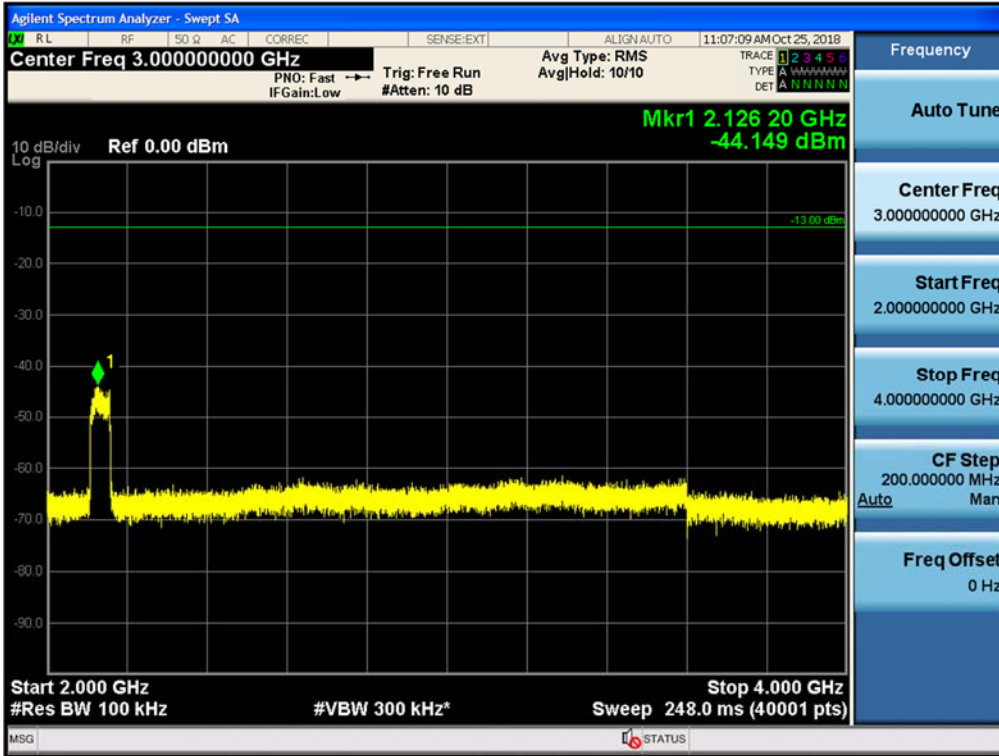

Spurious / Cellular / Downlink / LTE 5 MHz / Low / 9 kHz ~ 150 kHz

Spurious / Cellular / Downlink / LTE 5 MHz / Low / 150 kHz ~ 30 MHz

Spurious / Cellular / Downlink / LTE 5 MHz / Low / 30 MHz ~ Low edge

Spurious / Cellular / Downlink / LTE 5 MHz / Low / High edge ~ 2 GHz

Spurious / Cellular / Downlink / LTE 5 MHz / Low / 2 GHz ~ 4 GHz

Spurious / Cellular / Downlink / LTE 5 MHz / Low / 4 GHz ~ 6 GHz

Spurious / Cellular / Downlink / LTE 5 MHz / Low / 6 GHz ~ 8 GHz