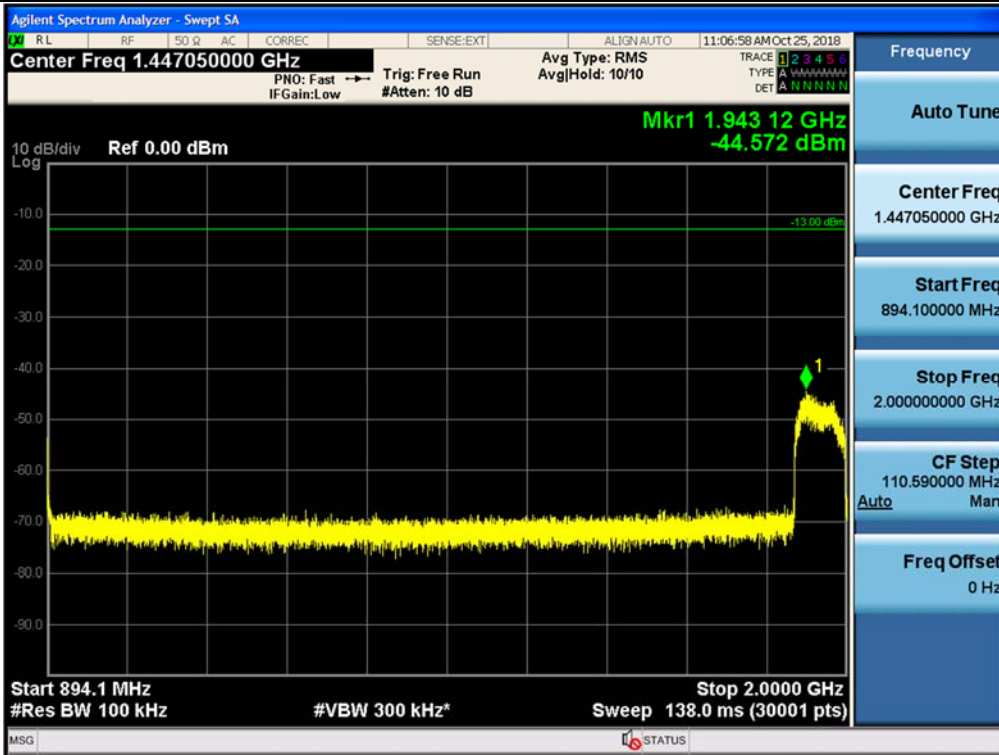

Spurious / Cellular / Downlink / LTE 5 MHz / Low / 9 kHz ~ 150 kHz

Spurious / Cellular / Downlink / LTE 5 MHz / Low / 150 kHz ~ 30 MHz

Spurious / Cellular / Downlink / LTE 5 MHz / Low / 30 MHz ~ Low edge

Spurious / Cellular / Downlink / LTE 5 MHz / Low / High edge ~ 2 GHz

Spurious / Cellular / Downlink / LTE 5 MHz / Low / 2 GHz ~ 4 GHz

Spurious / Cellular / Downlink / LTE 5 MHz / Low / 4 GHz ~ 6 GHz

Spurious / Cellular / Downlink / LTE 5 MHz / Low / 6 GHz ~ 8 GHz