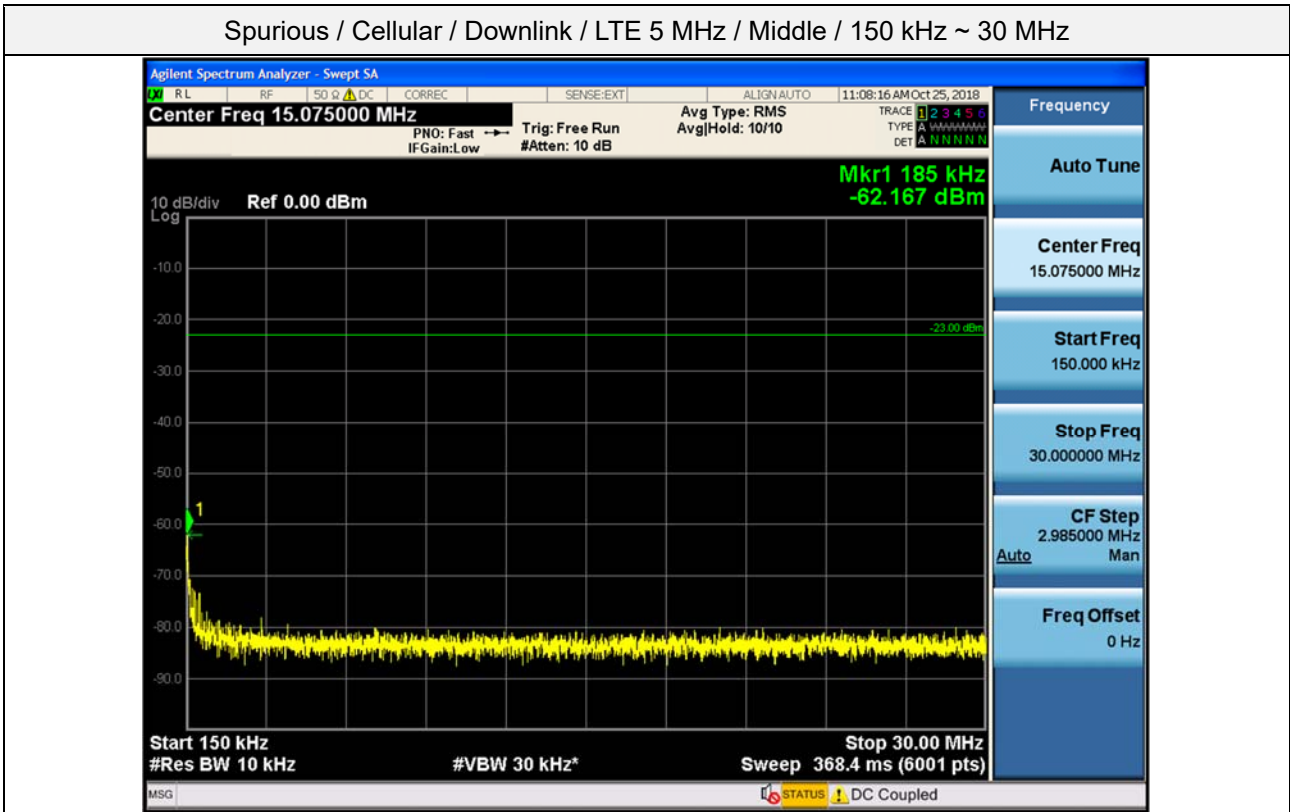

Spurious / Cellular / Downlink / LTE 5 MHz / Low / 9 kHz ~ 150 kHz

Spurious / Cellular / Downlink / LTE 5 MHz / Low / 150 kHz ~ 30 MHz

Spurious / Cellular / Downlink / LTE 5 MHz / Low / 30 MHz ~ Low edge

Spurious / Cellular / Downlink / LTE 5 MHz / Low / High edge ~ 2 GHz

Spurious / Cellular / Downlink / LTE 5 MHz / Low / 2 GHz ~ 4 GHz

Spurious / Cellular / Downlink / LTE 5 MHz / Low / 4 GHz ~ 6 GHz

Spurious / Cellular / Downlink / LTE 5 MHz / Low / 6 GHz ~ 8 GHz

Spurious / Cellular / Downlink / LTE 5 MHz / Low / 8 GHz ~ 10 GHz

Spurious / Cellular / Downlink / LTE 5 MHz / Middle / 9 kHz ~ 150 kHz

Spurious / Cellular / Downlink / LTE 5 MHz / Middle / 150 kHz ~ 30 MHz

Spurious / Cellular / Downlink / LTE 5 MHz / Middle / 30 MHz ~ Low edge

Spurious / Cellular / Downlink / LTE 5 MHz / Middle / High edge ~ 2 GHz

Spurious / Cellular / Downlink / LTE 5 MHz / Middle / 2 GHz ~ 4 GHz