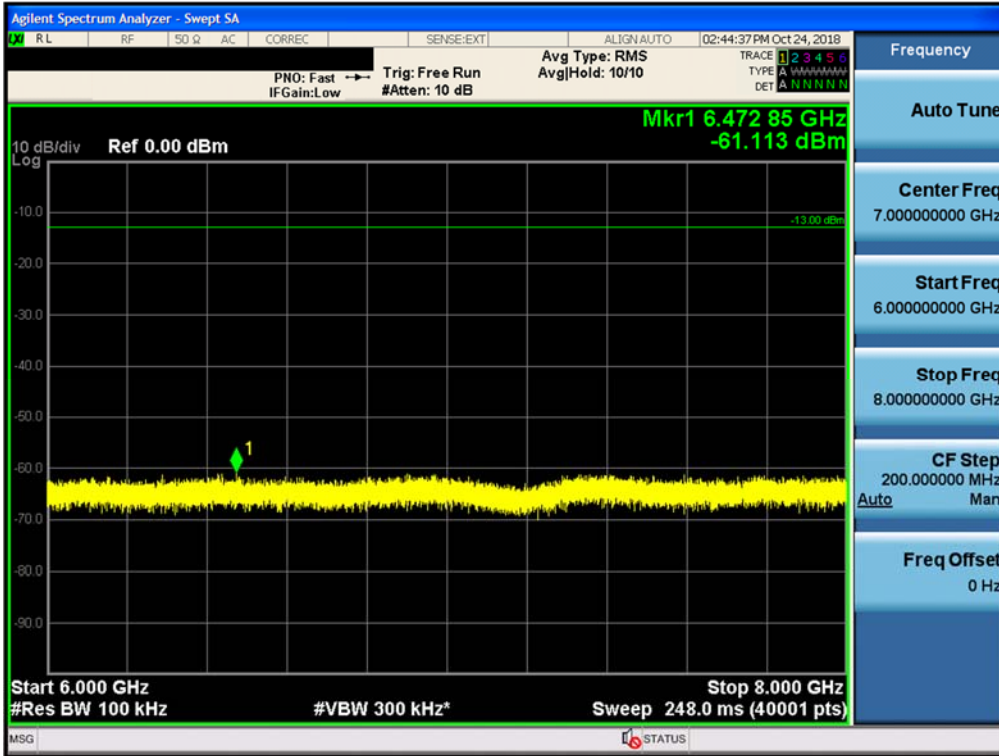

Spurious / Cellular / Downlink / CDMA / High / 2 GHz ~ 4 GHz

Spurious / Cellular / Downlink / CDMA / High / 4 GHz ~ 6 GHz

Spurious / Cellular / Downlink / CDMA / High / 6 GHz ~ 8 GHz

Spurious / Cellular / Downlink / CDMA / High / 8 GHz ~ 10 GHz

Spurious / Cellular / Downlink / LTE 5 MHz / Low / 9 kHz ~ 150 kHz

Spurious / Cellular / Downlink / LTE 5 MHz / Low / 150 kHz ~ 30 MHz

Spurious / Cellular / Downlink / LTE 5 MHz / Low / 30 MHz ~ Low edge

Spurious / Cellular / Downlink / LTE 5 MHz / Low / High edge ~ 2 GHz

Spurious / Cellular / Downlink / LTE 5 MHz / Low / 2 GHz ~ 4 GHz

Spurious / Cellular / Downlink / LTE 5 MHz / Low / 4 GHz ~ 6 GHz

Spurious / Cellular / Downlink / LTE 5 MHz / Low / 6 GHz ~ 8 GHz