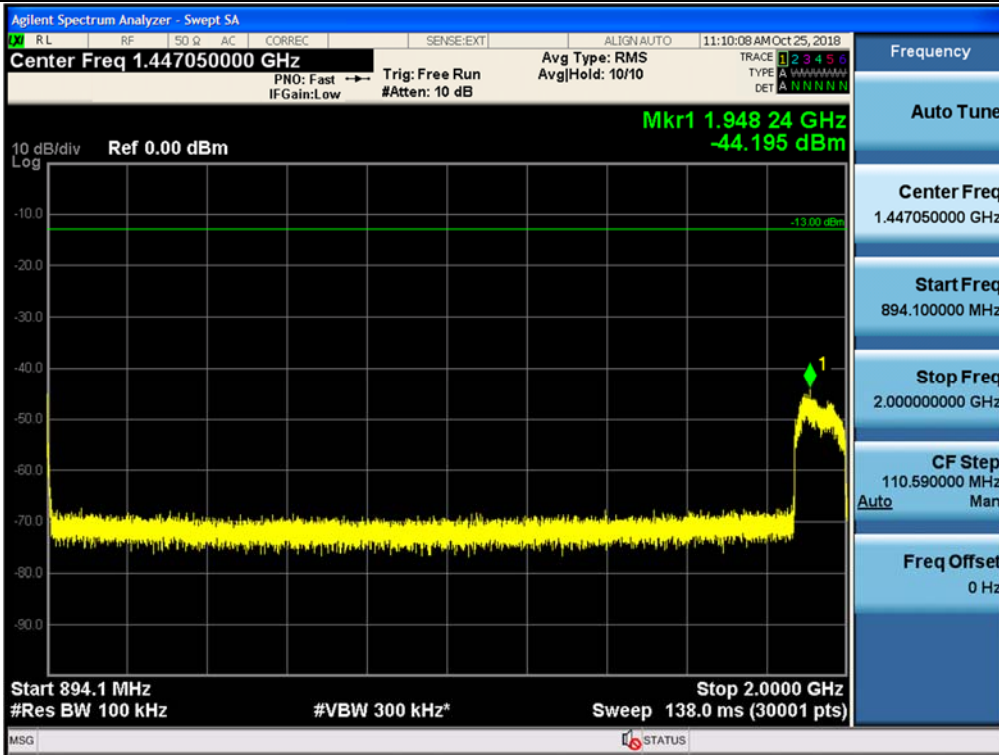

Spurious / Cellular / Downlink / LTE 5 MHz / Middle / 4 GHz ~ 6 GHz

Spurious / Cellular / Downlink / LTE 5 MHz / Middle / 6 GHz ~ 8 GHz

Spurious / Cellular / Downlink / LTE 5 MHz / Middle / 8 GHz ~ 10 GHz

Spurious / Cellular / Downlink / LTE 5 MHz / High / 9 kHz ~ 150 kHz

Spurious / Cellular / Downlink / LTE 5 MHz / High / 150 kHz ~ 30 MHz

Spurious / Cellular / Downlink / LTE 5 MHz / High / 30 MHz ~ Low edge

Spurious / Cellular / Downlink / LTE 5 MHz / High / High edge ~ 2 GHz

Spurious / Cellular / Downlink / LTE 5 MHz / High / 2 GHz ~ 4 GHz

Spurious / Cellular / Downlink / LTE 5 MHz / High / 4 GHz ~ 6 GHz

Spurious / Cellular / Downlink / LTE 5 MHz / High / 6 GHz ~ 8 GHz