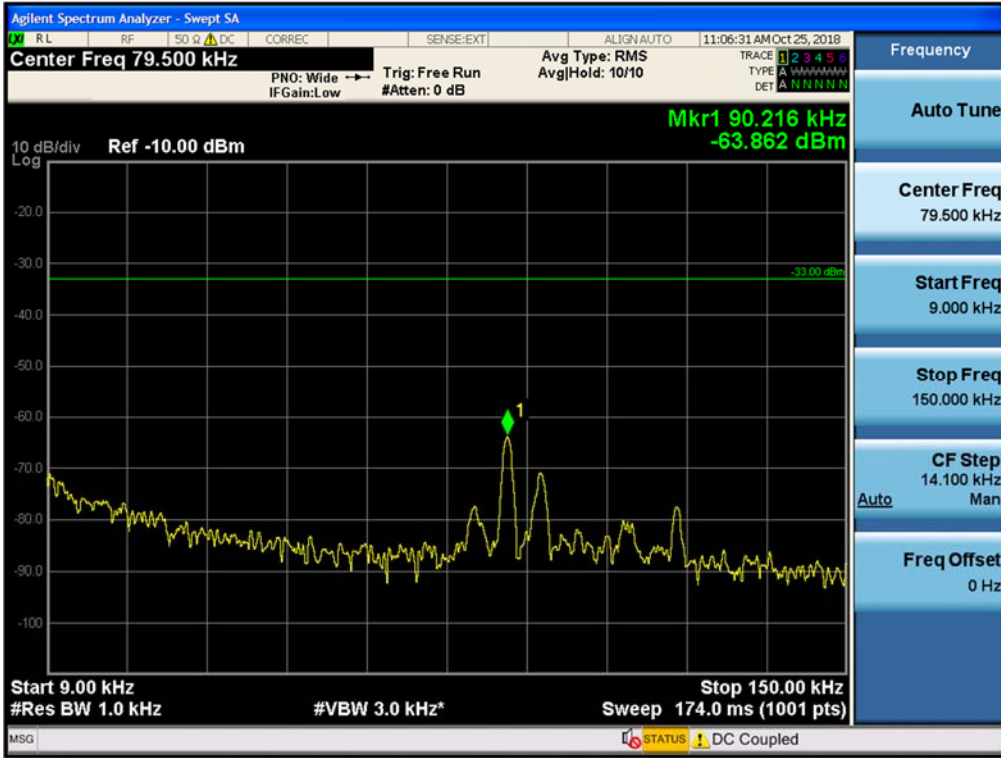

Spurious / Cellular / Downlink / CDMA / High / 2 GHz ~ 4 GHz

Spurious / Cellular / Downlink / CDMA / High / 4 GHz ~ 6 GHz

Spurious / Cellular / Downlink / CDMA / High / 6 GHz ~ 8 GHz

Spurious / Cellular / Downlink / CDMA / High / 8 GHz ~ 10 GHz

Spurious / Cellular / Downlink / LTE 5 MHz / Low / 9 kHz ~ 150 kHz

Spurious / Cellular / Downlink / LTE 5 MHz / Low / 150 kHz ~ 30 MHz

Spurious / Cellular / Downlink / LTE 5 MHz / Low / 30 MHz ~ Low edge

Spurious / Cellular / Downlink / LTE 5 MHz / Low / High edge ~ 2 GHz

Spurious / Cellular / Downlink / LTE 5 MHz / Low / 2 GHz ~ 4 GHz

Spurious / Cellular / Downlink / LTE 5 MHz / Low / 4 GHz ~ 6 GHz

Spurious / Cellular / Downlink / LTE 5 MHz / Low / 6 GHz ~ 8 GHz