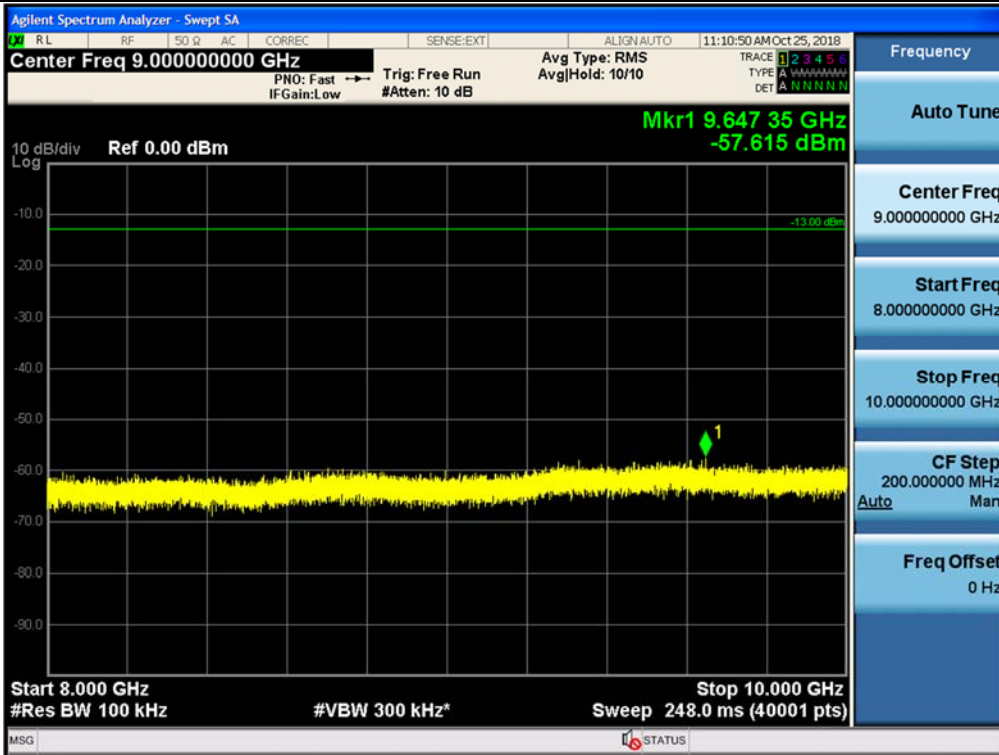

Spurious / Cellular / Downlink / LTE 5 MHz / High / 9 kHz ~ 150 kHz

Spurious / Cellular / Downlink / LTE 5 MHz / High / 150 kHz ~ 30 MHz

Spurious / Cellular / Downlink / LTE 5 MHz / High / 30 MHz ~ Low edge

Spurious / Cellular / Downlink / LTE 5 MHz / High / High edge ~ 2 GHz

Spurious / Cellular / Downlink / LTE 5 MHz / High / 2 GHz ~ 4 GHz

Spurious / Cellular / Downlink / LTE 5 MHz / High / 4 GHz ~ 6 GHz

Spurious / Cellular / Downlink / LTE 5 MHz / High / 6 GHz ~ 8 GHz

Spurious / Cellular / Downlink / LTE 5 MHz / High / 8 GHz ~ 10 GHz

Spurious / AWS-1 / Uplink / LTE 10 MHz / Low / 9 kHz ~ 150 kHz

Spurious / AWS-1 / Uplink / LTE 10 MHz / Low / 150 kHz ~ 30 MHz

Spurious / AWS-1 / Uplink / LTE 10 MHz / Low / 30 MHz ~ Low edge