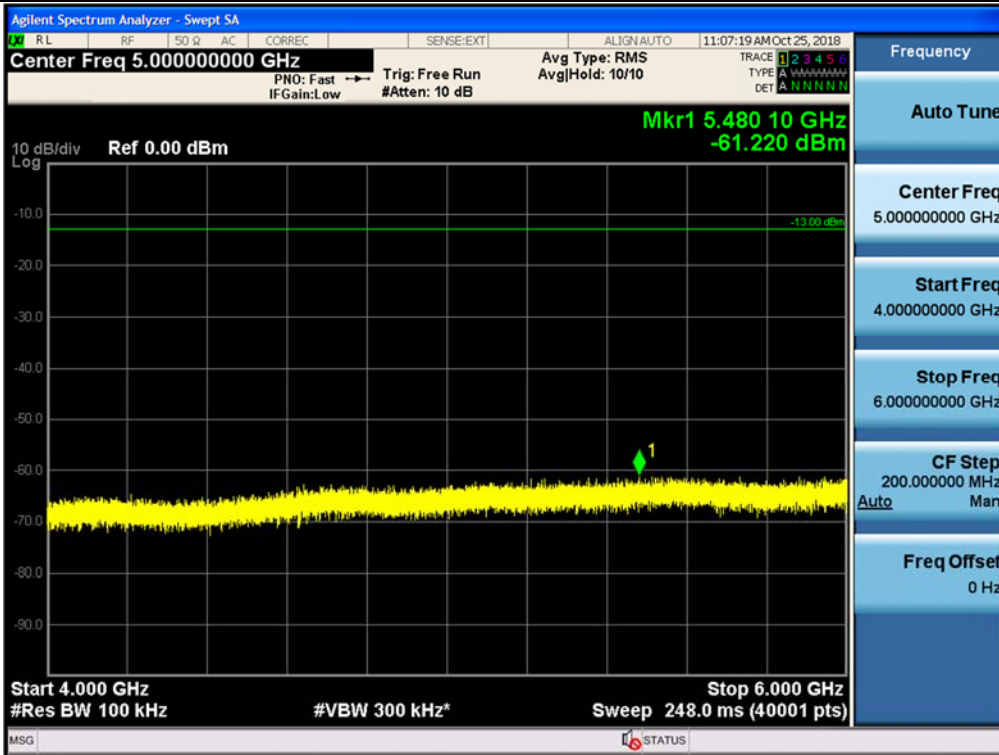

Spurious / Cellular / Downlink / LTE 5 MHz / Low / 9 kHz ~ 150 kHz

Spurious / Cellular / Downlink / LTE 5 MHz / Low / 150 kHz ~ 30 MHz

Spurious / Cellular / Downlink / LTE 5 MHz / Low / 30 MHz ~ Low edge

Spurious / Cellular / Downlink / LTE 5 MHz / Low / High edge ~ 2 GHz

Spurious / Cellular / Downlink / LTE 5 MHz / Low / 2 GHz ~ 4 GHz

Spurious / Cellular / Downlink / LTE 5 MHz / Low / 4 GHz ~ 6 GHz

Spurious / Cellular / Downlink / LTE 5 MHz / Low / 6 GHz ~ 8 GHz

Spurious / Cellular / Downlink / LTE 5 MHz / Low / 8 GHz ~ 10 GHz

Spurious / Cellular / Downlink / LTE 5 MHz / Middle / 9 kHz ~ 150 kHz

Spurious / Cellular / Downlink / LTE 5 MHz / Middle / 150 kHz ~ 30 MHz