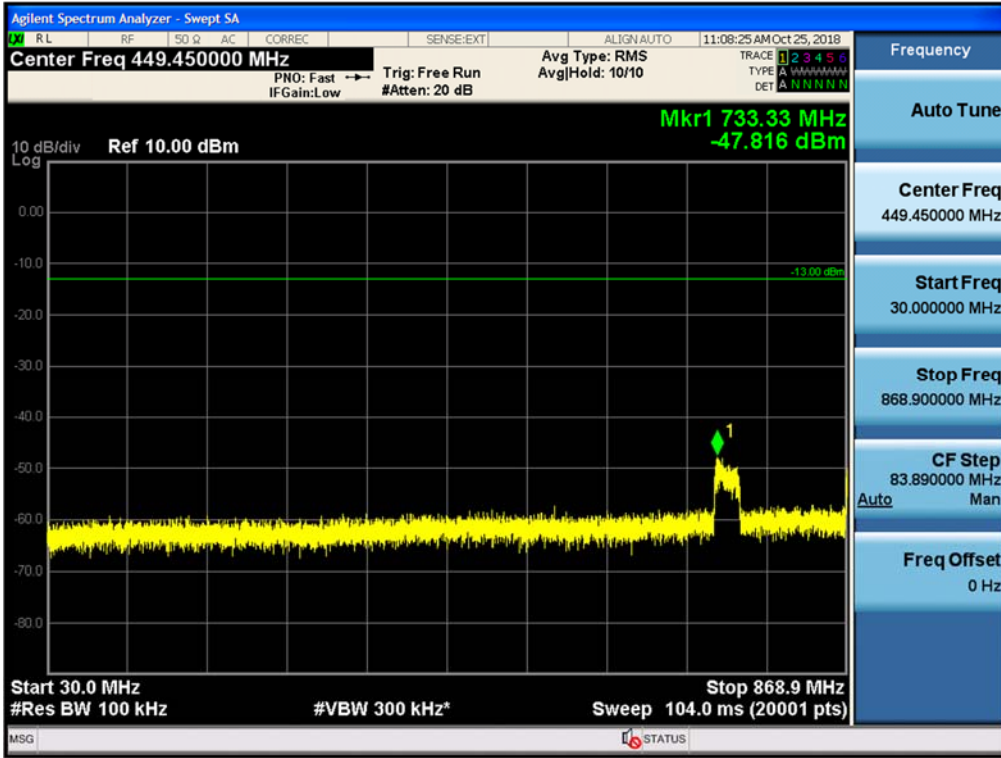

Spurious / Cellular / Downlink / LTE 5 MHz / Low / High edge ~ 2 GHz

Spurious / Cellular / Downlink / LTE 5 MHz / Low / 2 GHz ~ 4 GHz

Spurious / Cellular / Downlink / LTE 5 MHz / Low / 4 GHz ~ 6 GHz

Spurious / Cellular / Downlink / LTE 5 MHz / Low / 6 GHz ~ 8 GHz

Spurious / Cellular / Downlink / LTE 5 MHz / Low / 8 GHz ~ 10 GHz

Spurious / Cellular / Downlink / LTE 5 MHz / Middle / 9 kHz ~ 150 kHz

Spurious / Cellular / Downlink / LTE 5 MHz / Middle / 150 kHz ~ 30 MHz

Spurious / Cellular / Downlink / LTE 5 MHz / Middle / 30 MHz ~ Low edge

Spurious / Cellular / Downlink / LTE 5 MHz / Middle / High edge ~ 2 GHz

Spurious / Cellular / Downlink / LTE 5 MHz / Middle / 2 GHz ~ 4 GHz