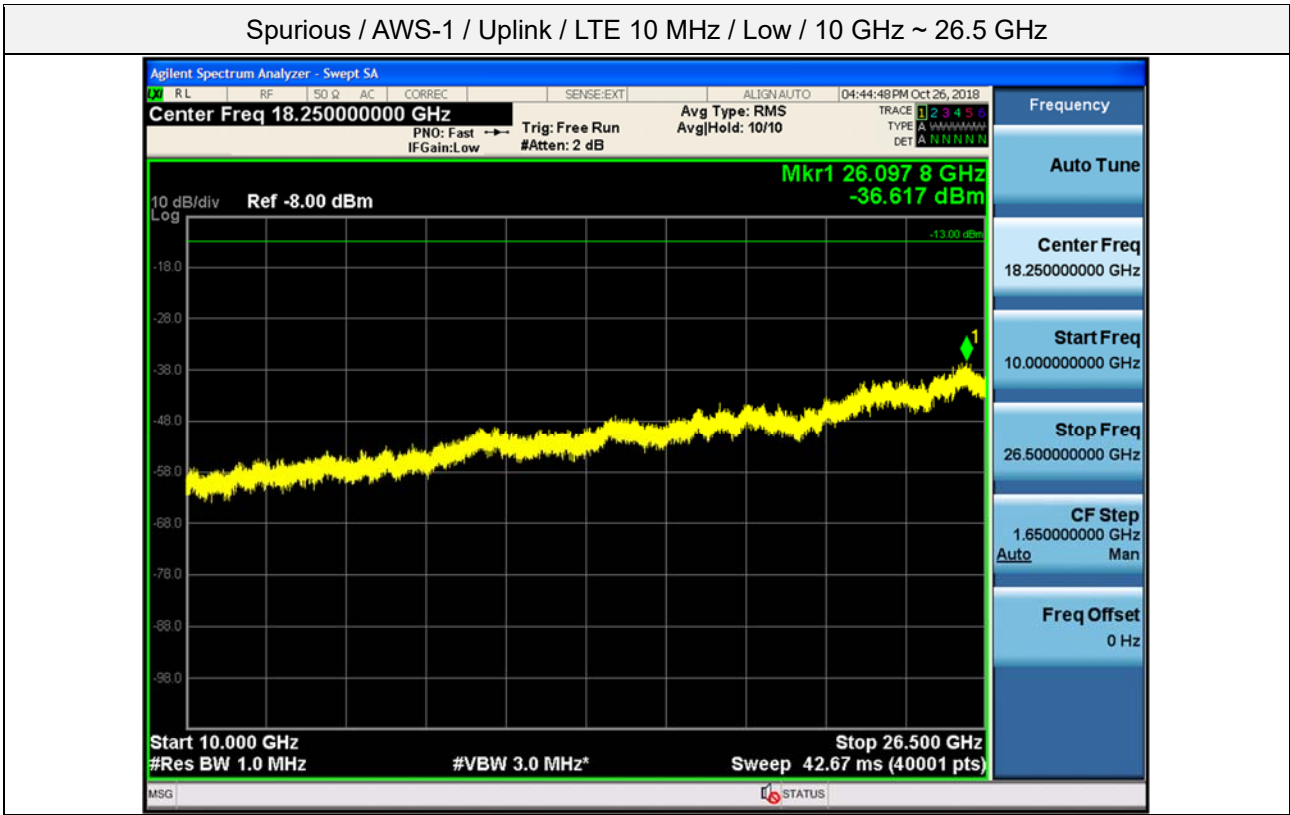

Spurious / Cellular / Downlink / LTE 5 MHz / High / High edge ~ 2 GHz

Spurious / Cellular / Downlink / LTE 5 MHz / High / 2 GHz ~ 4 GHz

Spurious / Cellular / Downlink / LTE 5 MHz / High / 4 GHz ~ 6 GHz

Spurious / Cellular / Downlink / LTE 5 MHz / High / 6 GHz ~ 8 GHz

Spurious / Cellular / Downlink / LTE 5 MHz / High / 8 GHz ~ 10 GHz

Spurious / AWS-1 / Uplink / LTE 10 MHz / Low / 9 kHz ~ 150 kHz

Spurious / AWS-1 / Uplink / LTE 10 MHz / Low / 150 kHz ~ 30 MHz

Spurious / AWS-1 / Uplink / LTE 10 MHz / Low / 30 MHz ~ Low edge

Spurious / AWS-1 / Uplink / LTE 10 MHz / Low / High edge ~ 10 GHz

Spurious / AWS-1 / Uplink / LTE 10 MHz / Middle / 9 kHz ~ 150 kHz

Spurious / AWS-1 / Uplink / LTE 10 MHz / Middle / 150 kHz ~ 30 MHz

Spurious / AWS-1 / Uplink / LTE 10 MHz / Middle / 30 MHz ~ Low edge

Spurious / AWS-1 / Uplink / LTE 10 MHz / Middle / High edge ~ 10 GHz

Spurious / AWS-1 / Uplink / LTE 10 MHz / Middle / 10 GHz ~ 26.5 GHz