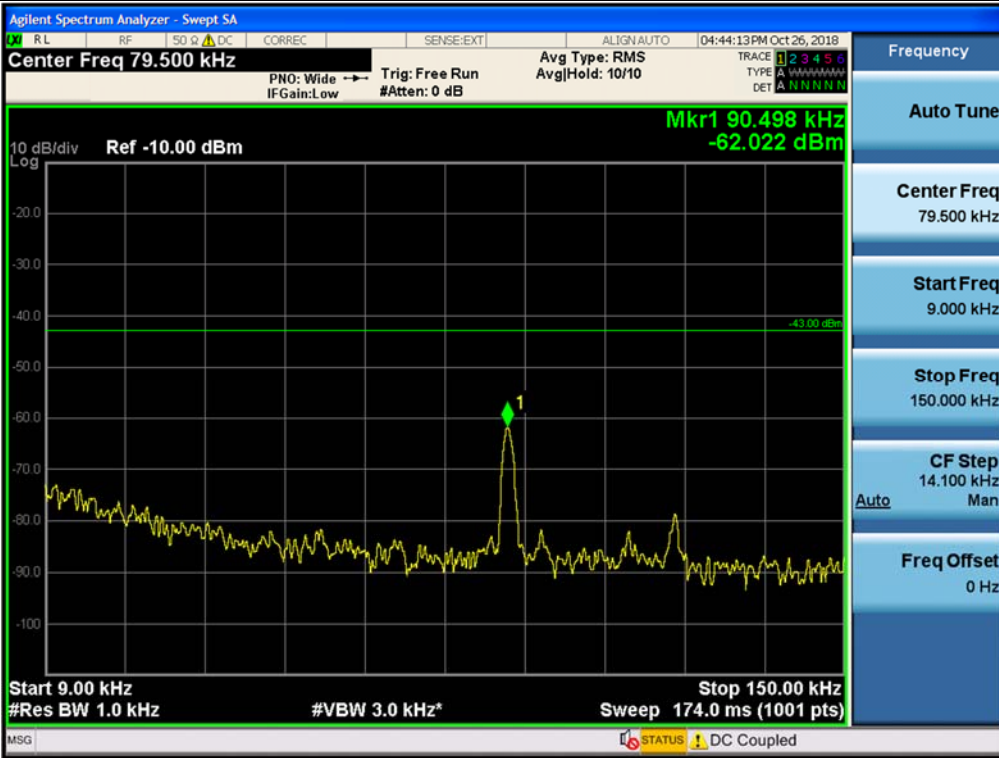

Spurious / Cellular / Downlink / LTE 5 MHz / High / 9 kHz ~ 150 kHz

Spurious / Cellular / Downlink / LTE 5 MHz / High / 150 kHz ~ 30 MHz

Spurious / Cellular / Downlink / LTE 5 MHz / High / 30 MHz ~ Low edge

Spurious / Cellular / Downlink / LTE 5 MHz / High / High edge ~ 2 GHz

Spurious / Cellular / Downlink / LTE 5 MHz / High / 2 GHz ~ 4 GHz

Spurious / Cellular / Downlink / LTE 5 MHz / High / 4 GHz ~ 6 GHz

Spurious / Cellular / Downlink / LTE 5 MHz / High / 6 GHz ~ 8 GHz

Spurious / Cellular / Downlink / LTE 5 MHz / High / 8 GHz ~ 10 GHz

Spurious / AWS-1 / Uplink / LTE 10 MHz / Low / 9 kHz ~ 150 kHz

Spurious / AWS-1 / Uplink / LTE 10 MHz / Low / 150 kHz ~ 30 MHz

Spurious / AWS-1 / Uplink / LTE 10 MHz / Low / 30 MHz ~ Low edge