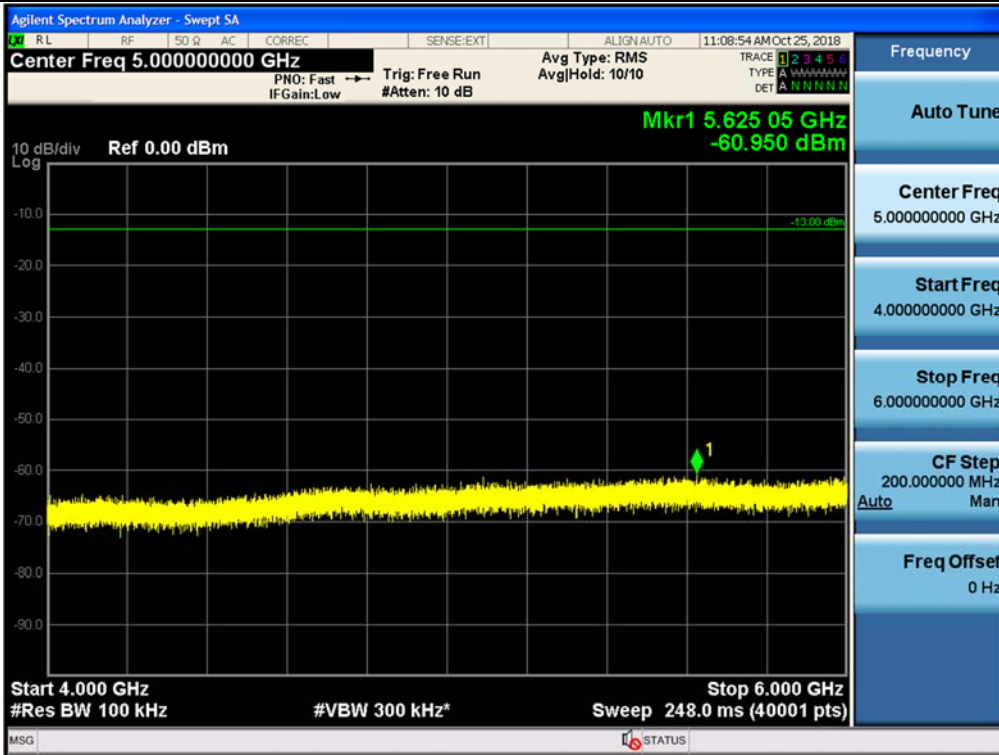

Spurious / Cellular / Downlink / LTE 5 MHz / Low / 8 GHz ~ 10 GHz

Spurious / Cellular / Downlink / LTE 5 MHz / Middle / 9 kHz ~ 150 kHz

Spurious / Cellular / Downlink / LTE 5 MHz / Middle / 150 kHz ~ 30 MHz

Spurious / Cellular / Downlink / LTE 5 MHz / Middle / 30 MHz ~ Low edge

Spurious / Cellular / Downlink / LTE 5 MHz / Middle / High edge ~ 2 GHz

Spurious / Cellular / Downlink / LTE 5 MHz / Middle / 2 GHz ~ 4 GHz

Spurious / Cellular / Downlink / LTE 5 MHz / Middle / 4 GHz ~ 6 GHz

Spurious / Cellular / Downlink / LTE 5 MHz / Middle / 6 GHz ~ 8 GHz

Spurious / Cellular / Downlink / LTE 5 MHz / Middle / 8 GHz ~ 10 GHz

Spurious / Cellular / Downlink / LTE 5 MHz / High / 9 kHz ~ 150 kHz

Spurious / Cellular / Downlink / LTE 5 MHz / High / 150 kHz ~ 30 MHz

Spurious / Cellular / Downlink / LTE 5 MHz / High / 30 MHz ~ Low edge