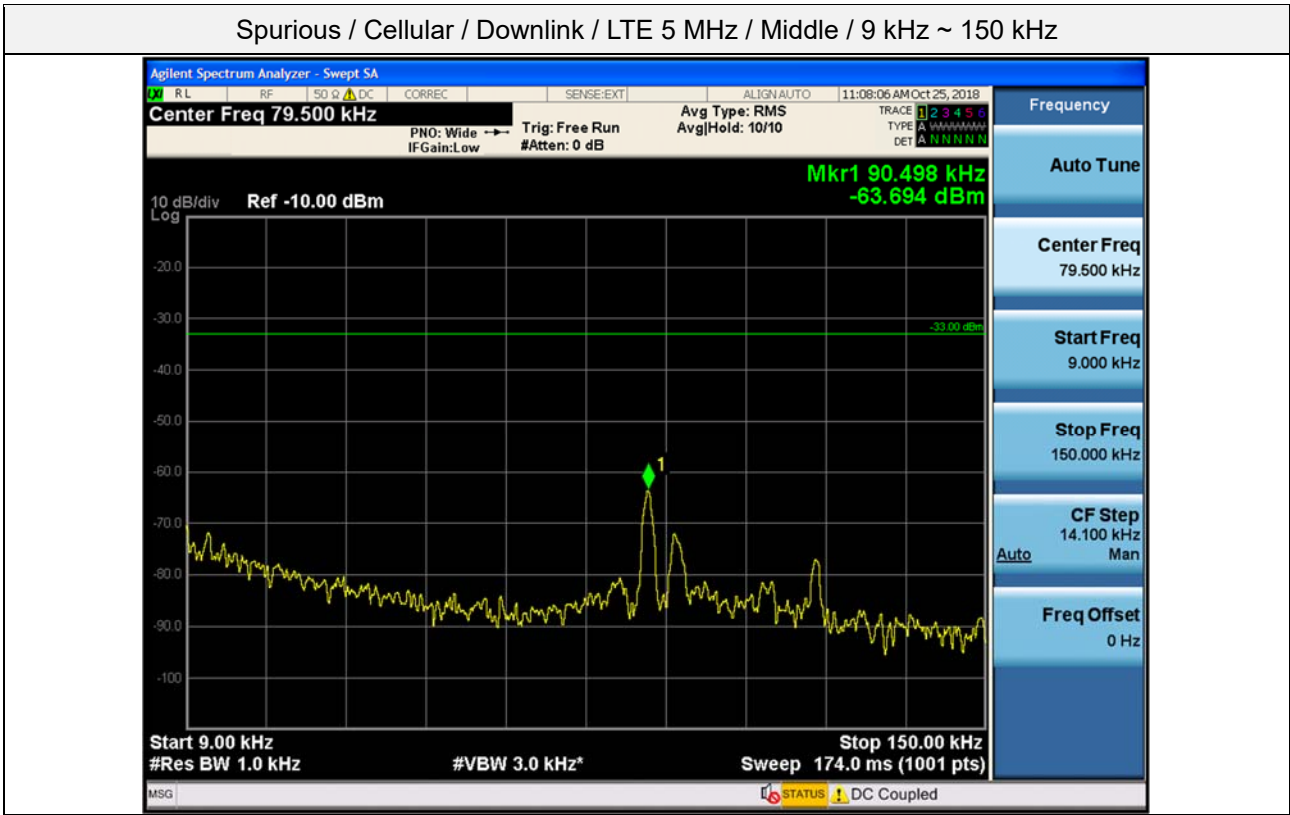

Spurious / Cellular / Downlink / LTE 5 MHz / Low / 9 kHz ~ 150 kHz

Spurious / Cellular / Downlink / LTE 5 MHz / Low / 150 kHz ~ 30 MHz

Spurious / Cellular / Downlink / LTE 5 MHz / Low / 30 MHz ~ Low edge

Spurious / Cellular / Downlink / LTE 5 MHz / Low / High edge ~ 2 GHz

Spurious / Cellular / Downlink / LTE 5 MHz / Low / 2 GHz ~ 4 GHz

Spurious / Cellular / Downlink / LTE 5 MHz / Low / 4 GHz ~ 6 GHz

Spurious / Cellular / Downlink / LTE 5 MHz / Low / 6 GHz ~ 8 GHz

Spurious / Cellular / Downlink / LTE 5 MHz / Low / 8 GHz ~ 10 GHz

Spurious / Cellular / Downlink / LTE 5 MHz / Middle / 9 kHz ~ 150 kHz

Spurious / Cellular / Downlink / LTE 5 MHz / Middle / 150 kHz ~ 30 MHz

Spurious / Cellular / Downlink / LTE 5 MHz / Middle / 30 MHz ~ Low edge

Spurious / Cellular / Downlink / LTE 5 MHz / Middle / High edge ~ 2 GHz

Spurious / Cellular / Downlink / LTE 5 MHz / Middle / 2 GHz ~ 4 GHz