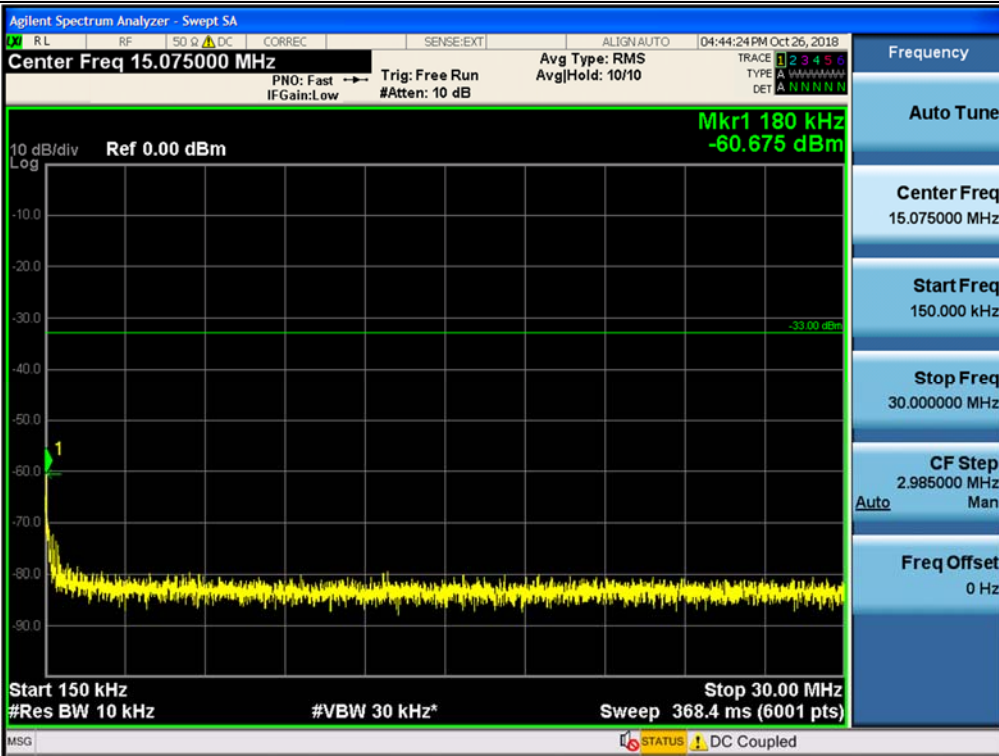

Spurious / Cellular / Downlink / LTE 5 MHz / High / 9 kHz ~ 150 kHz

Spurious / Cellular / Downlink / LTE 5 MHz / High / 150 kHz ~ 30 MHz

Spurious / Cellular / Downlink / LTE 5 MHz / High / 30 MHz ~ Low edge

Spurious / Cellular / Downlink / LTE 5 MHz / High / High edge ~ 2 GHz

Spurious / Cellular / Downlink / LTE 5 MHz / High / 2 GHz ~ 4 GHz

Spurious / Cellular / Downlink / LTE 5 MHz / High / 4 GHz ~ 6 GHz

Spurious / Cellular / Downlink / LTE 5 MHz / High / 6 GHz ~ 8 GHz

Spurious / Cellular / Downlink / LTE 5 MHz / High / 8 GHz ~ 10 GHz

Spurious / AWS-1 / Uplink / LTE 10 MHz / Low / 9 kHz ~ 150 kHz

Spurious / AWS-1 / Uplink / LTE 10 MHz / Low / 150 kHz ~ 30 MHz

Spurious / AWS-1 / Uplink / LTE 10 MHz / Low / 30 MHz ~ Low edge

Spurious / AWS-1 / Uplink / LTE 10 MHz / Low / High edge ~ 10 GHz

Spurious / AWS-1 / Uplink / LTE 10 MHz / Middle / 9 kHz ~ 150 kHz

Spurious / AWS-1 / Uplink / LTE 10 MHz / Middle / 150 kHz ~ 30 MHz

Spurious / AWS-1 / Uplink / LTE 10 MHz / Middle / 30 MHz ~ Low edge