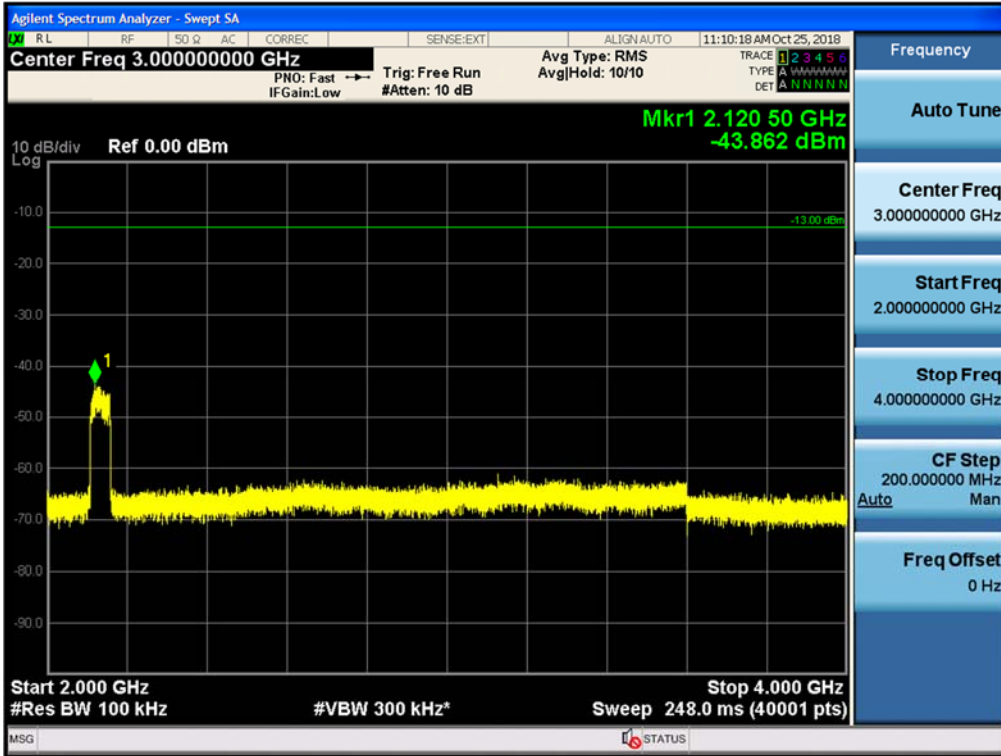

Spurious / Cellular / Downlink / LTE 5 MHz / Middle / 4 GHz ~ 6 GHz

Spurious / Cellular / Downlink / LTE 5 MHz / Middle / 6 GHz ~ 8 GHz

Spurious / Cellular / Downlink / LTE 5 MHz / Middle / 8 GHz ~ 10 GHz

Spurious / Cellular / Downlink / LTE 5 MHz / High / 9 kHz ~ 150 kHz

Spurious / Cellular / Downlink / LTE 5 MHz / High / 150 kHz ~ 30 MHz

Spurious / Cellular / Downlink / LTE 5 MHz / High / 30 MHz ~ Low edge

Spurious / Cellular / Downlink / LTE 5 MHz / High / High edge ~ 2 GHz

Spurious / Cellular / Downlink / LTE 5 MHz / High / 2 GHz ~ 4 GHz

Spurious / Cellular / Downlink / LTE 5 MHz / High / 4 GHz ~ 6 GHz

Spurious / Cellular / Downlink / LTE 5 MHz / High / 6 GHz ~ 8 GHz

Spurious / Cellular / Downlink / LTE 5 MHz / High / 8 GHz ~ 10 GHz

Spurious / AWS-1 / Uplink / LTE 10 MHz / Low / 9 kHz ~ 150 kHz

Spurious / AWS-1 / Uplink / LTE 10 MHz / Low / 150 kHz ~ 30 MHz

Spurious / AWS-1 / Uplink / LTE 10 MHz / Low / 30 MHz ~ Low edge