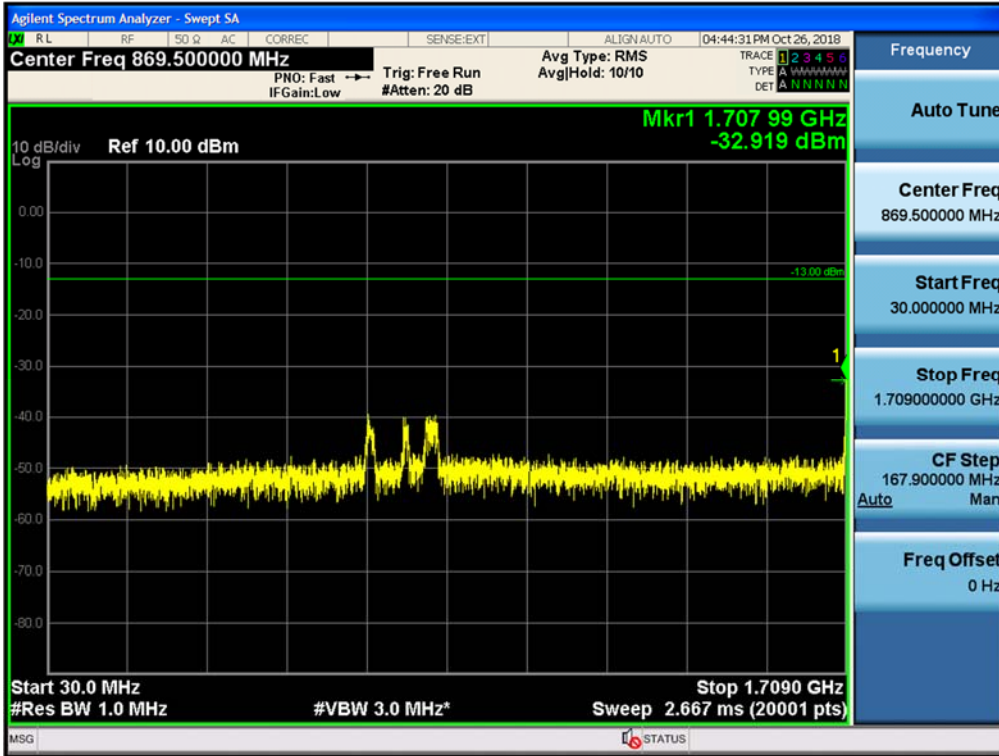

Spurious / Cellular / Downlink / LTE 5 MHz / High / High edge ~ 2 GHz

Spurious / Cellular / Downlink / LTE 5 MHz / High / 2 GHz ~ 4 GHz

Spurious / Cellular / Downlink / LTE 5 MHz / High / 4 GHz ~ 6 GHz

Spurious / Cellular / Downlink / LTE 5 MHz / High / 6 GHz ~ 8 GHz

Spurious / Cellular / Downlink / LTE 5 MHz / High / 8 GHz ~ 10 GHz

Spurious / AWS-1 / Uplink / LTE 10 MHz / Low / 9 kHz ~ 150 kHz

Spurious / AWS-1 / Uplink / LTE 10 MHz / Low / 150 kHz ~ 30 MHz

Spurious / AWS-1 / Uplink / LTE 10 MHz / Low / 30 MHz ~ Low edge

Spurious / AWS-1 / Uplink / LTE 10 MHz / Low / High edge ~ 10 GHz

Spurious / AWS-1 / Uplink / LTE 10 MHz / Middle / 9 kHz ~ 150 kHz

Spurious / AWS-1 / Uplink / LTE 10 MHz / Middle / 150 kHz ~ 30 MHz

Spurious / AWS-1 / Uplink / LTE 10 MHz / Middle / 30 MHz ~ Low edge

Spurious / AWS-1 / Uplink / LTE 10 MHz / Middle / High edge ~ 10 GHz

Spurious / AWS-1 / Uplink / LTE 10 MHz / Middle / 10 GHz ~ 26.5 GHz