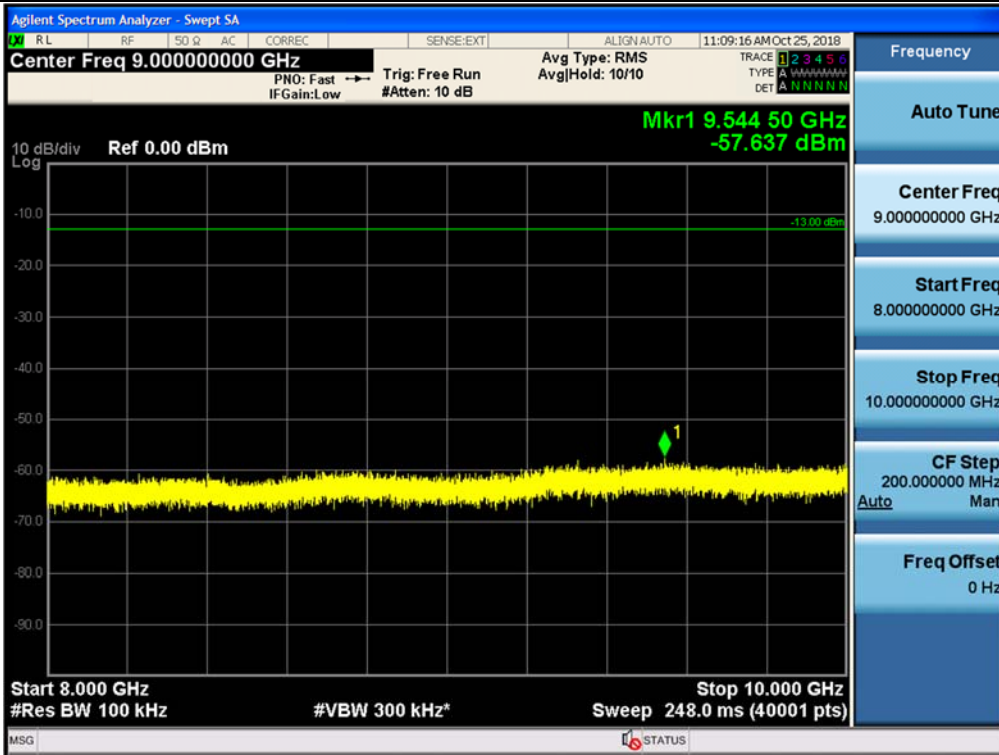

Spurious / Cellular / Downlink / LTE 5 MHz / Low / 8 GHz ~ 10 GHz

Spurious / Cellular / Downlink / LTE 5 MHz / Middle / 9 kHz ~ 150 kHz

Spurious / Cellular / Downlink / LTE 5 MHz / Middle / 150 kHz ~ 30 MHz

Spurious / Cellular / Downlink / LTE 5 MHz / Middle / 30 MHz ~ Low edge

Spurious / Cellular / Downlink / LTE 5 MHz / Middle / High edge ~ 2 GHz

Spurious / Cellular / Downlink / LTE 5 MHz / Middle / 2 GHz ~ 4 GHz

Spurious / Cellular / Downlink / LTE 5 MHz / Middle / 4 GHz ~ 6 GHz

Spurious / Cellular / Downlink / LTE 5 MHz / Middle / 6 GHz ~ 8 GHz

Spurious / Cellular / Downlink / LTE 5 MHz / Middle / 8 GHz ~ 10 GHz

Spurious / Cellular / Downlink / LTE 5 MHz / High / 9 kHz ~ 150 kHz

Spurious / Cellular / Downlink / LTE 5 MHz / High / 150 kHz ~ 30 MHz

Spurious / Cellular / Downlink / LTE 5 MHz / High / 30 MHz ~ Low edge