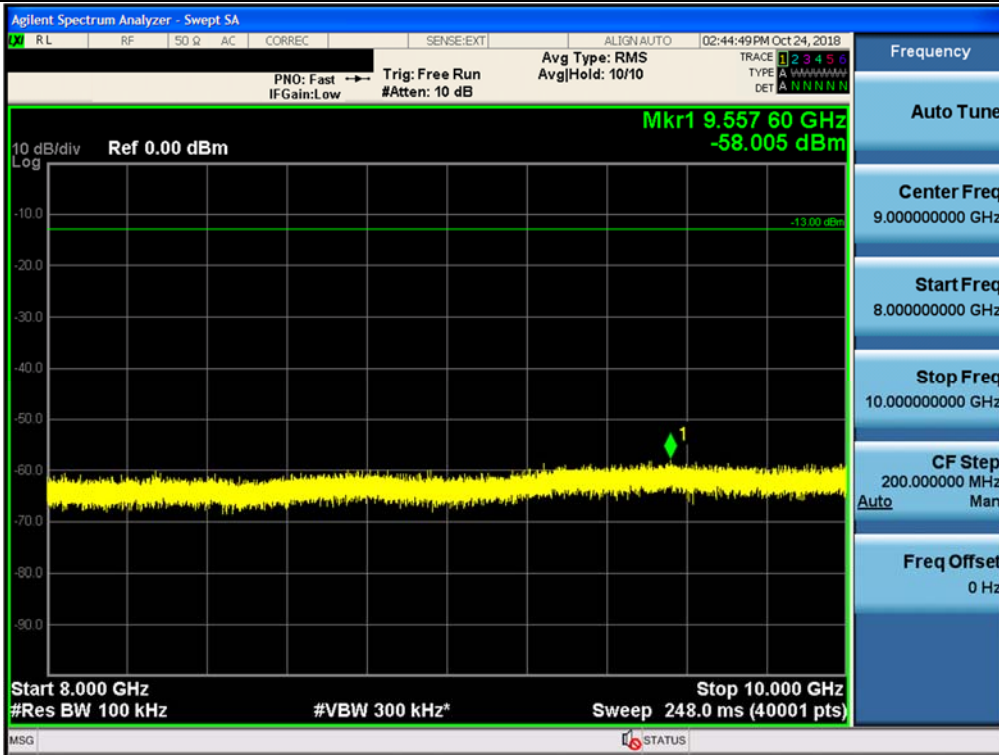

Spurious / Cellular / Downlink / CDMA / High / 2 GHz ~ 4 GHz

Spurious / Cellular / Downlink / CDMA / High / 4 GHz ~ 6 GHz

Spurious / Cellular / Downlink / CDMA / High / 6 GHz ~ 8 GHz

Spurious / Cellular / Downlink / CDMA / High / 8 GHz ~ 10 GHz

Spurious / Cellular / Downlink / LTE 5 MHz / Low / 9 kHz ~ 150 kHz

Spurious / Cellular / Downlink / LTE 5 MHz / Low / 150 kHz ~ 30 MHz

Spurious / Cellular / Downlink / LTE 5 MHz / Low / 30 MHz ~ Low edge

Spurious / Cellular / Downlink / LTE 5 MHz / Low / High edge ~ 2 GHz

Spurious / Cellular / Downlink / LTE 5 MHz / Low / 2 GHz ~ 4 GHz

Spurious / Cellular / Downlink / LTE 5 MHz / Low / 4 GHz ~ 6 GHz

Spurious / Cellular / Downlink / LTE 5 MHz / Low / 6 GHz ~ 8 GHz