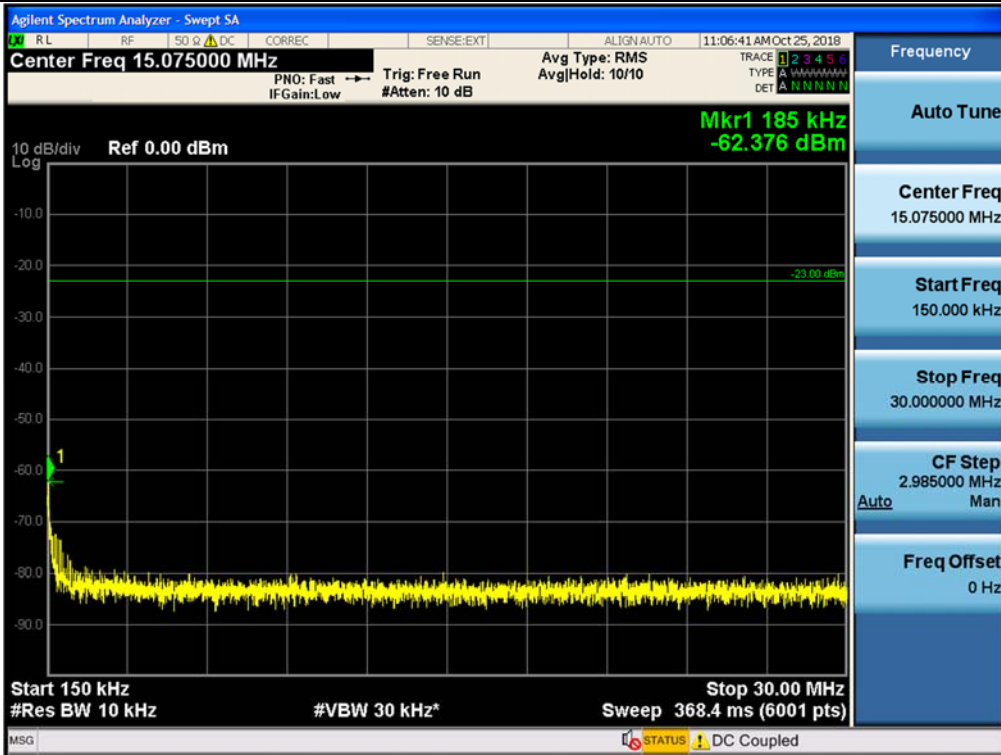

Spurious / Cellular / Downlink / CDMA / High / 2 GHz ~ 4 GHz

Spurious / Cellular / Downlink / CDMA / High / 4 GHz ~ 6 GHz

Spurious / Cellular / Downlink / CDMA / High / 6 GHz ~ 8 GHz

Spurious / Cellular / Downlink / CDMA / High / 8 GHz ~ 10 GHz

Spurious / Cellular / Downlink / LTE 5 MHz / Low / 9 kHz ~ 150 kHz

Spurious / Cellular / Downlink / LTE 5 MHz / Low / 150 kHz ~ 30 MHz

Spurious / Cellular / Downlink / LTE 5 MHz / Low / 30 MHz ~ Low edge

Spurious / Cellular / Downlink / LTE 5 MHz / Low / High edge ~ 2 GHz

Spurious / Cellular / Downlink / LTE 5 MHz / Low / 2 GHz ~ 4 GHz

Spurious / Cellular / Downlink / LTE 5 MHz / Low / 4 GHz ~ 6 GHz

Spurious / Cellular / Downlink / LTE 5 MHz / Low / 6 GHz ~ 8 GHz