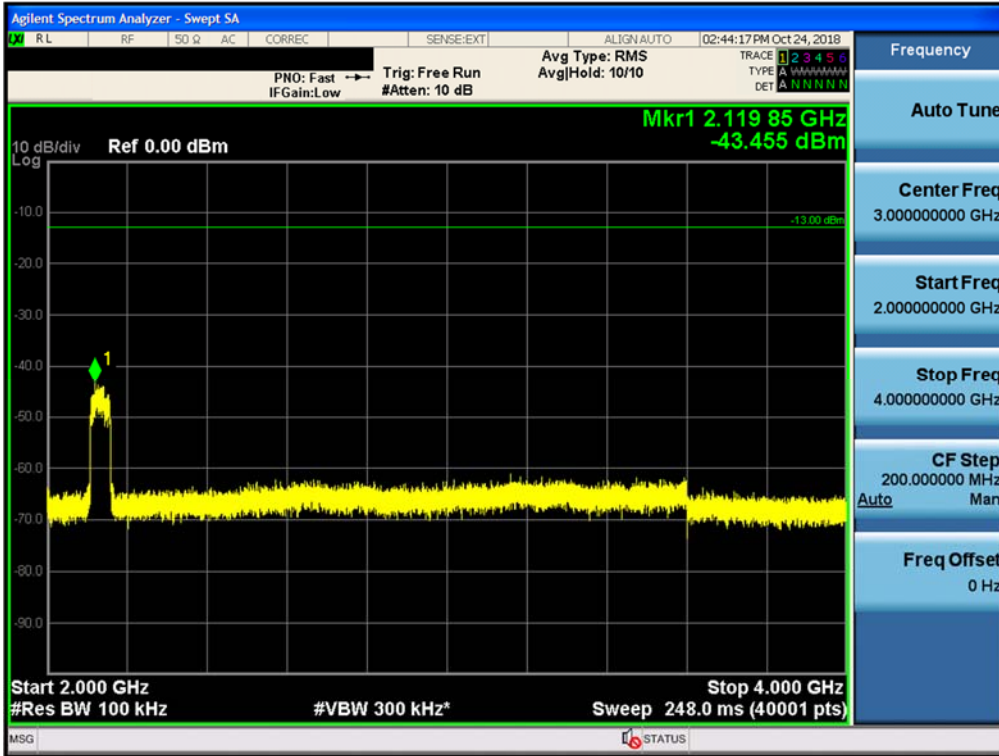

Spurious / Cellular / Downlink / CDMA / High / 2 GHz ~ 4 GHz

Spurious / Cellular / Downlink / CDMA / High / 4 GHz ~ 6 GHz

Spurious / Cellular / Downlink / CDMA / High / 6 GHz ~ 8 GHz

Spurious / Cellular / Downlink / CDMA / High / 8 GHz ~ 10 GHz

Spurious / Cellular / Downlink / LTE 5 MHz / Low / 9 kHz ~ 150 kHz

Spurious / Cellular / Downlink / LTE 5 MHz / Low / 150 kHz ~ 30 MHz

Spurious / Cellular / Downlink / LTE 5 MHz / Low / 30 MHz ~ Low edge

Spurious / Cellular / Downlink / LTE 5 MHz / Low / High edge ~ 2 GHz

Spurious / Cellular / Downlink / LTE 5 MHz / Low / 2 GHz ~ 4 GHz

Spurious / Cellular / Downlink / LTE 5 MHz / Low / 4 GHz ~ 6 GHz

Spurious / Cellular / Downlink / LTE 5 MHz / Low / 6 GHz ~ 8 GHz