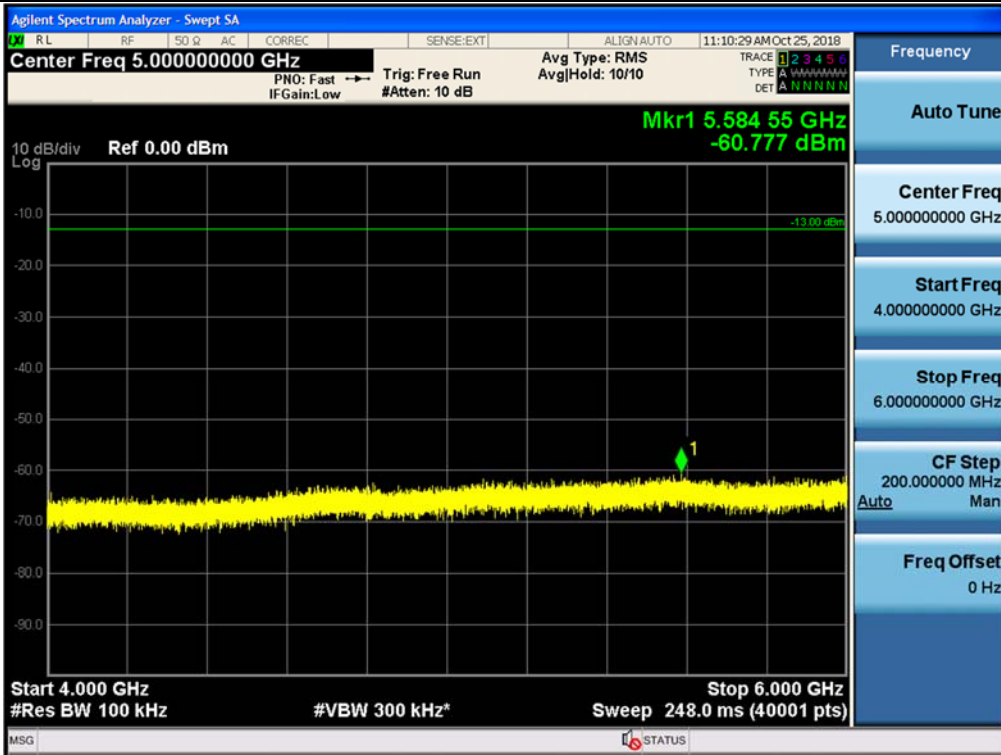

Spurious / Cellular / Downlink / LTE 5 MHz / Middle / 4 GHz ~ 6 GHz

Spurious / Cellular / Downlink / LTE 5 MHz / Middle / 6 GHz ~ 8 GHz

Spurious / Cellular / Downlink / LTE 5 MHz / Middle / 8 GHz ~ 10 GHz

Spurious / Cellular / Downlink / LTE 5 MHz / High / 9 kHz ~ 150 kHz

Spurious / Cellular / Downlink / LTE 5 MHz / High / 150 kHz ~ 30 MHz

Spurious / Cellular / Downlink / LTE 5 MHz / High / 30 MHz ~ Low edge

Spurious / Cellular / Downlink / LTE 5 MHz / High / High edge ~ 2 GHz

Spurious / Cellular / Downlink / LTE 5 MHz / High / 2 GHz ~ 4 GHz

Spurious / Cellular / Downlink / LTE 5 MHz / High / 4 GHz ~ 6 GHz

Spurious / Cellular / Downlink / LTE 5 MHz / High / 6 GHz ~ 8 GHz

Spurious / Cellular / Downlink / LTE 5 MHz / High / 8 GHz ~ 10 GHz

Spurious / AWS-1 / Uplink / LTE 10 MHz / Low / 9 kHz ~ 150 kHz

Spurious / AWS-1 / Uplink / LTE 10 MHz / Low / 150 kHz ~ 30 MHz

Spurious / AWS-1 / Uplink / LTE 10 MHz / Low / 30 MHz ~ Low edge