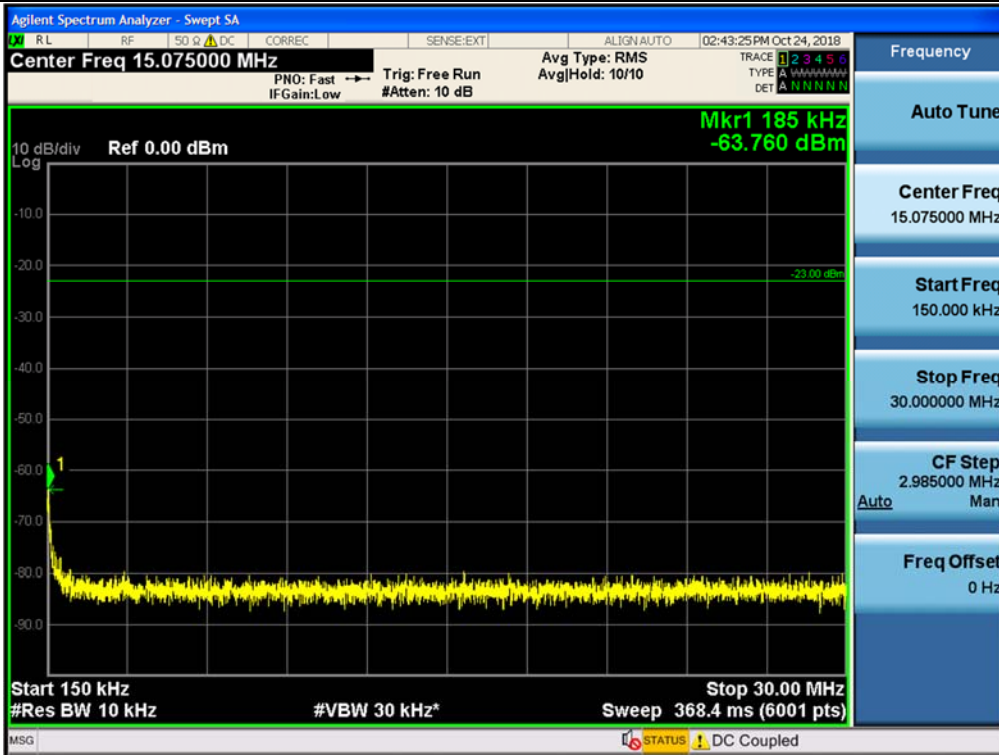

Spurious / Cellular / Downlink / CDMA / Middle / 2 GHz ~ 4 GHz

Spurious / Cellular / Downlink / CDMA / Middle / 4 GHz ~ 6 GHz

Spurious / Cellular / Downlink / CDMA / Middle / 6 GHz ~ 8 GHz

Spurious / Cellular / Downlink / CDMA / Middle / 8 GHz ~ 10 GHz

Spurious / Cellular / Downlink / CDMA / High / 9 kHz ~ 150 kHz

Spurious / Cellular / Downlink / CDMA / High / 150 kHz ~ 30 MHz

Spurious / Cellular / Downlink / CDMA / High / 30 MHz ~ Low edge

Spurious / Cellular / Downlink / CDMA / High / High edge ~ 2 GHz