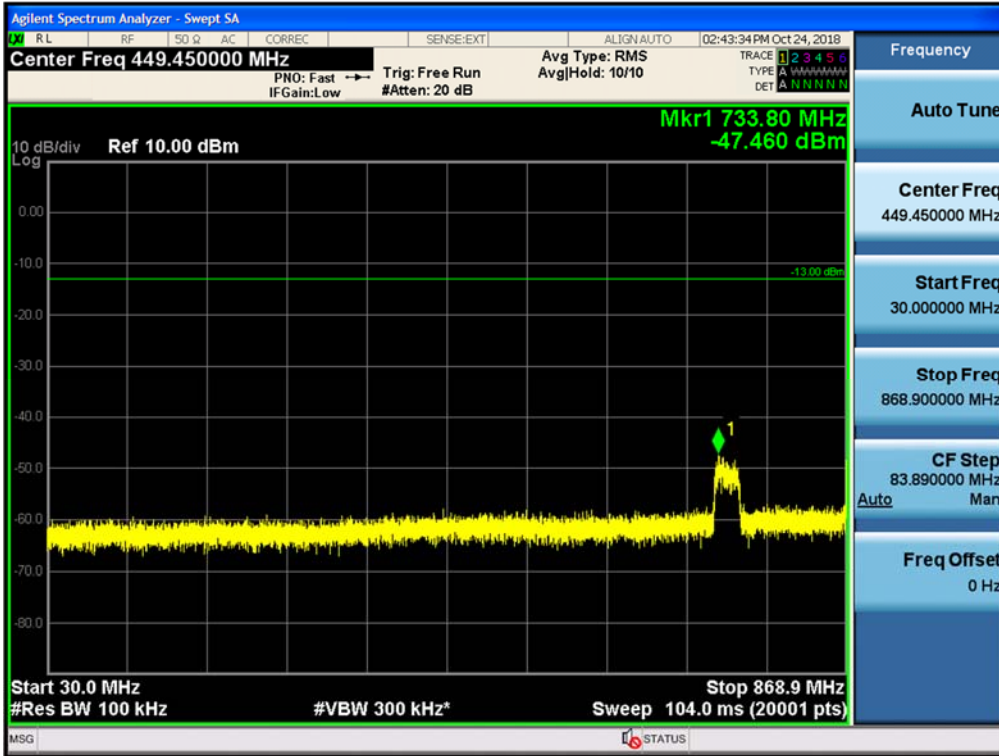

Spurious / Cellular / Downlink / CDMA / Middle / 2 GHz ~ 4 GHz

Spurious / Cellular / Downlink / CDMA / Middle / 4 GHz ~ 6 GHz

Spurious / Cellular / Downlink / CDMA / Middle / 6 GHz ~ 8 GHz

Spurious / Cellular / Downlink / CDMA / Middle / 8 GHz ~ 10 GHz

Spurious / Cellular / Downlink / CDMA / High / 9 kHz ~ 150 kHz

Spurious / Cellular / Downlink / CDMA / High / 150 kHz ~ 30 MHz

Spurious / Cellular / Downlink / CDMA / High / 30 MHz ~ Low edge

Spurious / Cellular / Downlink / CDMA / High / High edge ~ 2 GHz