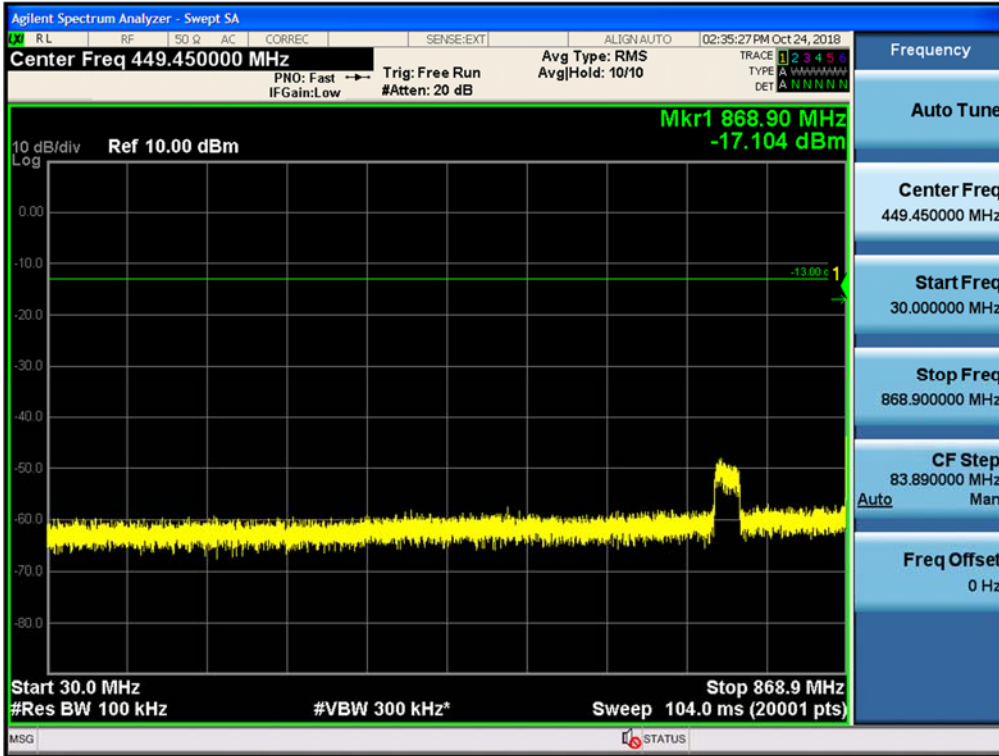

Spurious / Cellular / Uplink / LTE 5 MHz / High / 150 kHz ~ 30 MHz

Spurious / Cellular / Uplink / LTE 5 MHz / High / 30 MHz ~ Low edge

Spurious / Cellular / Uplink / LTE 5 MHz / High / High edge ~ 2 GHz

Spurious / Cellular / Uplink / LTE 5 MHz / High / 2 GHz ~ 4 GHz

Spurious / Cellular / Uplink / LTE 5 MHz / High / 4 GHz ~ 6 GHz

Spurious / Cellular / Uplink / LTE 5 MHz / High / 6 GHz ~ 8 GHz

Spurious / Cellular / Uplink / LTE 5 MHz / High / 8 GHz ~ 10 GHz

Spurious / Cellular / Downlink / CDMA / Low / 9 kHz ~ 150 kHz

Spurious / Cellular / Downlink / CDMA / Low / 150 kHz ~ 30 MHz

Spurious / Cellular / Downlink / CDMA / Low / 30 MHz ~ Low edge

Spurious / Cellular / Downlink / CDMA / Low / High edge ~ 2 GHz