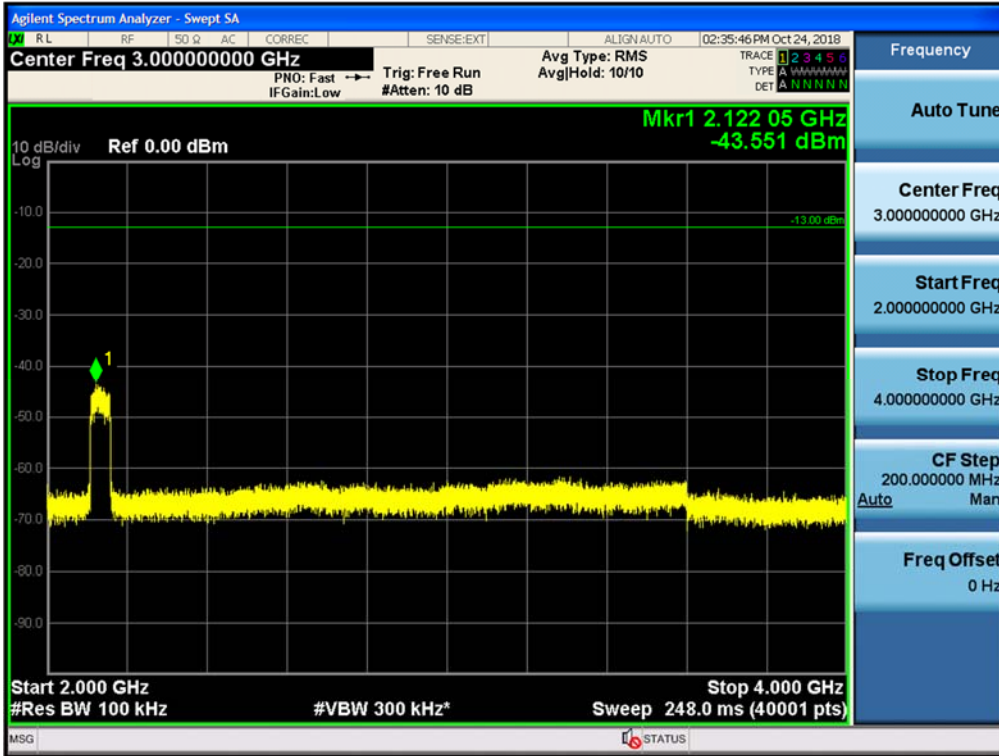

Spurious / Cellular / Uplink / LTE 5 MHz / High / 2 GHz ~ 4 GHz

Spurious / Cellular / Uplink / LTE 5 MHz / High / 4 GHz ~ 6 GHz

Spurious / Cellular / Uplink / LTE 5 MHz / High / 6 GHz ~ 8 GHz

Spurious / Cellular / Uplink / LTE 5 MHz / High / 8 GHz ~ 10 GHz

Spurious / Cellular / Downlink / CDMA / Low / 9 kHz ~ 150 kHz

Spurious / Cellular / Downlink / CDMA / Low / 150 kHz ~ 30 MHz

Spurious / Cellular / Downlink / CDMA / Low / 30 MHz ~ Low edge

Spurious / Cellular / Downlink / CDMA / Low / High edge ~ 2 GHz

Spurious / Cellular / Downlink / CDMA / Low / 2 GHz ~ 4 GHz

Spurious / Cellular / Downlink / CDMA / Low / 4 GHz ~ 6 GHz

Spurious / Cellular / Downlink / CDMA / Low / 6 GHz ~ 8 GHz

Spurious / Cellular / Downlink / CDMA / Low / 8 GHz ~ 10 GHz