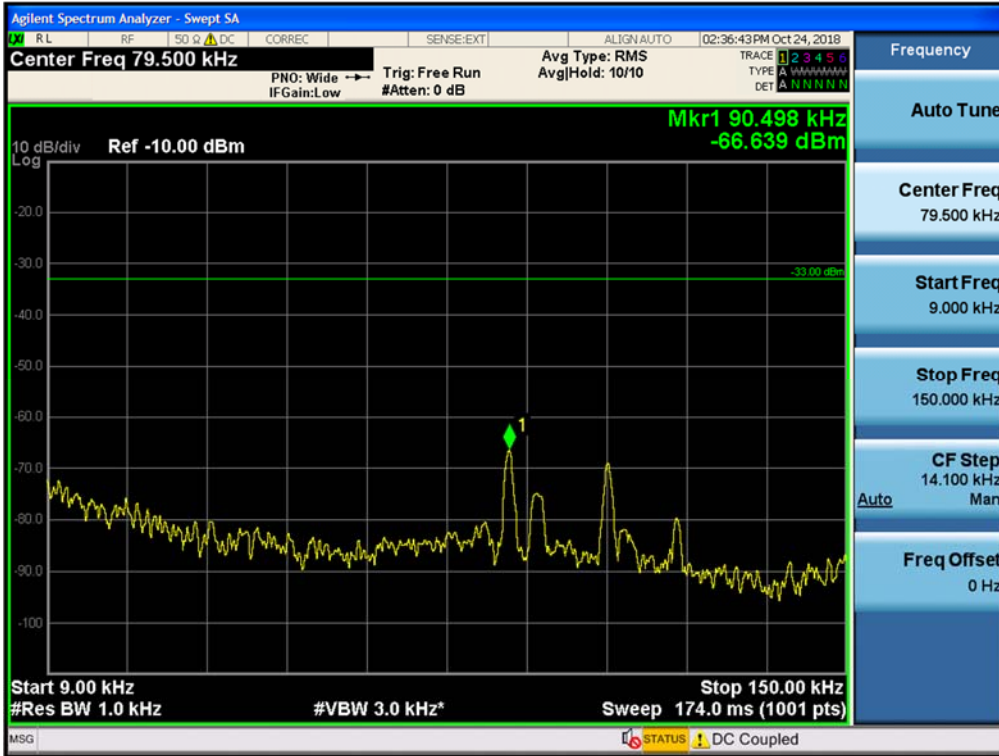

Spurious / Cellular / Downlink / CDMA / Low / 9 kHz ~ 150 kHz

Spurious / Cellular / Downlink / CDMA / Low / 150 kHz ~ 30 MHz

Spurious / Cellular / Downlink / CDMA / Low / 30 MHz ~ Low edge

Spurious / Cellular / Downlink / CDMA / Low / High edge ~ 2 GHz

Spurious / Cellular / Downlink / CDMA / Low / 2 GHz ~ 4 GHz

Spurious / Cellular / Downlink / CDMA / Low / 4 GHz ~ 6 GHz

Spurious / Cellular / Downlink / CDMA / Low / 6 GHz ~ 8 GHz

Spurious / Cellular / Downlink / CDMA / Low / 8 GHz ~ 10 GHz

Spurious / Cellular / Downlink / CDMA / Middle / 9 kHz ~ 150 kHz

Spurious / Cellular / Downlink / CDMA / Middle / 150 kHz ~ 30 MHz

Spurious / Cellular / Downlink / CDMA / Middle / 30 MHz ~ Low edge

Spurious / Cellular / Downlink / CDMA / Middle / High edge ~ 2 GHz