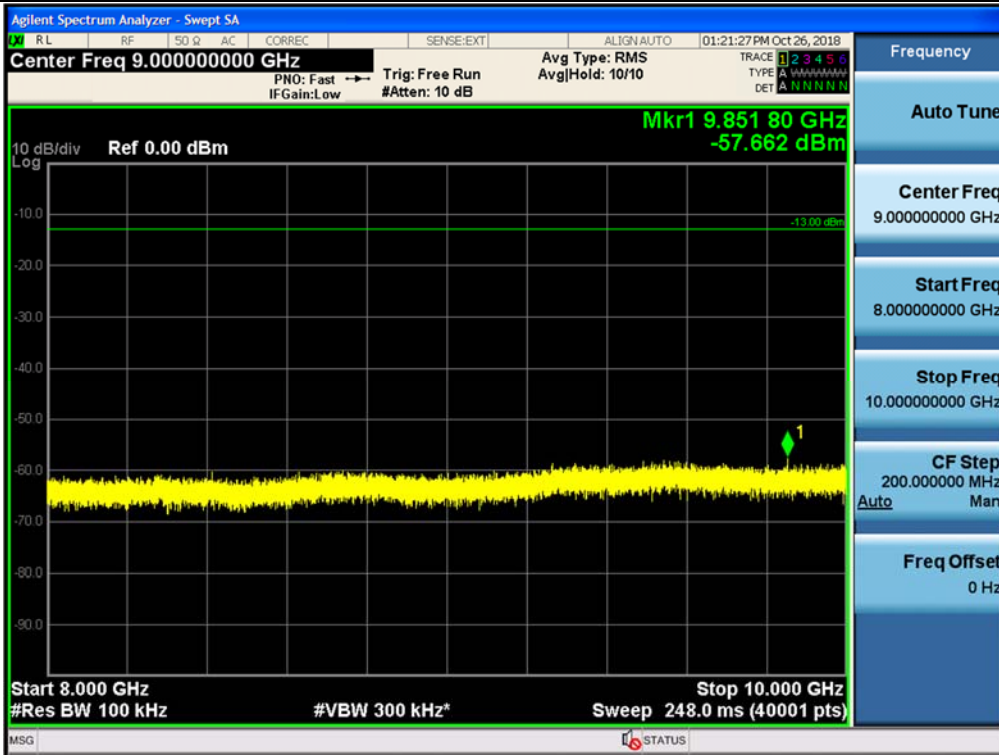

Spurious / Cellular / Uplink / LTE 5 MHz / High / 150 kHz ~ 30 MHz

Spurious / Cellular / Uplink / LTE 5 MHz / High / 30 MHz ~ Low edge

Spurious / Cellular / Uplink / LTE 5 MHz / High / High edge ~ 2 GHz

Spurious / Cellular / Uplink / LTE 5 MHz / High / 2 GHz ~ 4 GHz

Spurious / Cellular / Uplink / LTE 5 MHz / High / 4 GHz ~ 6 GHz

Spurious / Cellular / Uplink / LTE 5 MHz / High / 6 GHz ~ 8 GHz

Spurious / Cellular / Uplink / LTE 5 MHz / High / 8 GHz ~ 10 GHz

Spurious / Cellular / Downlink / CDMA / Low / 9 kHz ~ 150 kHz

Spurious / Cellular / Downlink / CDMA / Low / 150 kHz ~ 30 MHz

Spurious / Cellular / Downlink / CDMA / Low / 30 MHz ~ Low edge

Spurious / Cellular / Downlink / CDMA / Low / High edge ~ 2 GHz