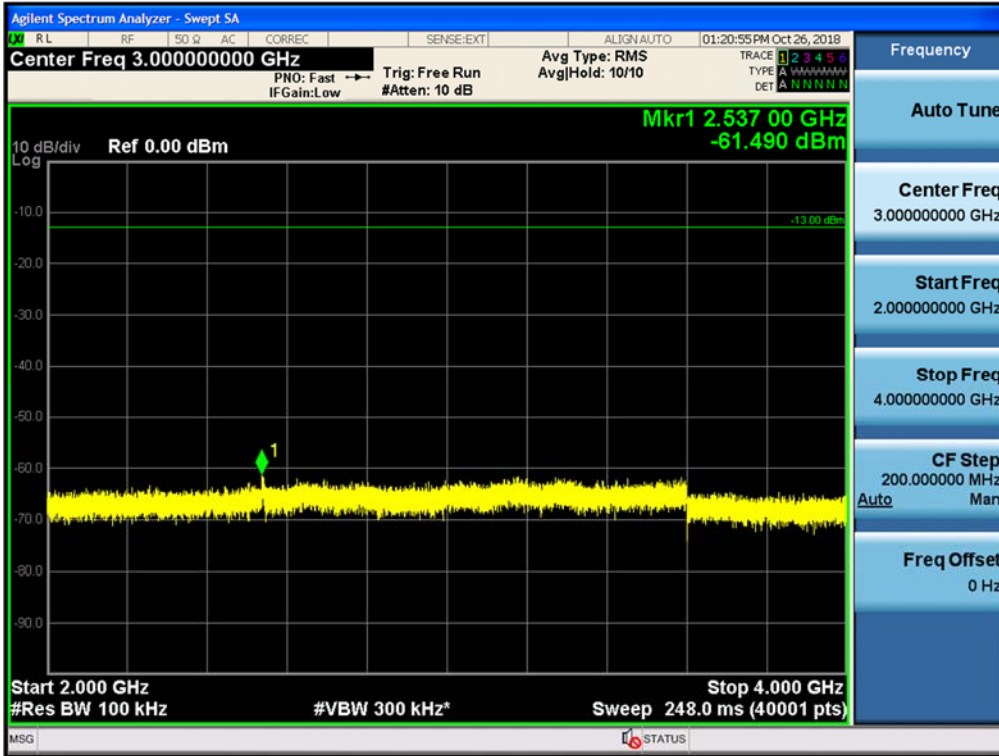

Spurious / Cellular / Uplink / LTE 5 MHz / Middle / 4 GHz ~ 6 GHz

Spurious / Cellular / Uplink / LTE 5 MHz / Middle / 6 GHz ~ 8 GHz

Spurious / Cellular / Uplink / LTE 5 MHz / Middle / 8 GHz ~ 10 GHz

Spurious / Cellular / Uplink / LTE 5 MHz / High / 9 kHz ~ 150 kHz

Spurious / Cellular / Uplink / LTE 5 MHz / High / 150 kHz ~ 30 MHz

Spurious / Cellular / Uplink / LTE 5 MHz / High / 30 MHz ~ Low edge

Spurious / Cellular / Uplink / LTE 5 MHz / High / High edge ~ 2 GHz

Spurious / Cellular / Uplink / LTE 5 MHz / High / 2 GHz ~ 4 GHz

Spurious / Cellular / Uplink / LTE 5 MHz / High / 4 GHz ~ 6 GHz

Spurious / Cellular / Uplink / LTE 5 MHz / High / 6 GHz ~ 8 GHz

Spurious / Cellular / Uplink / LTE 5 MHz / High / 8 GHz ~ 10 GHz