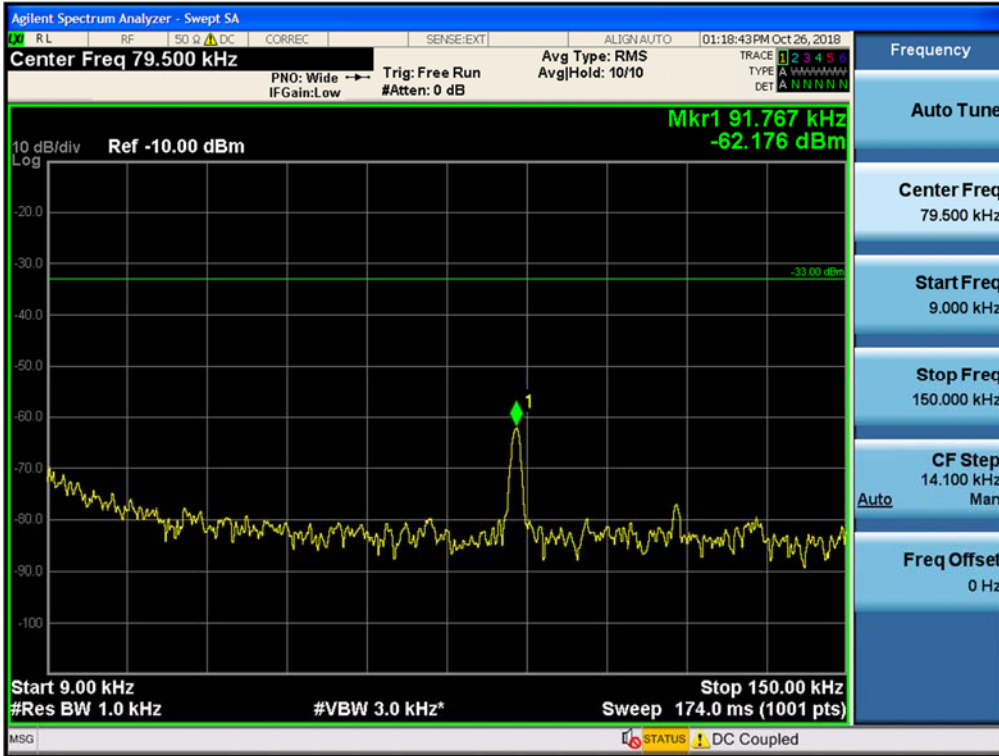

Spurious / Cellular / Uplink / LTE 5 MHz / Low / 6 GHz ~ 8 GHz

Spurious / Cellular / Uplink / LTE 5 MHz / Low / 8 GHz ~ 10 GHz

Spurious / Cellular / Uplink / LTE 5 MHz / Middle / 9 kHz ~ 150 kHz

Spurious / Cellular / Uplink / LTE 5 MHz / Middle / 150 kHz ~ 30 MHz

Spurious / Cellular / Uplink / LTE 5 MHz / Middle / 30 MHz ~ Low edge

Spurious / Cellular / Uplink / LTE 5 MHz / Middle / High edge ~ 2 GHz

Spurious / Cellular / Uplink / LTE 5 MHz / Middle / 2 GHz ~ 4 GHz