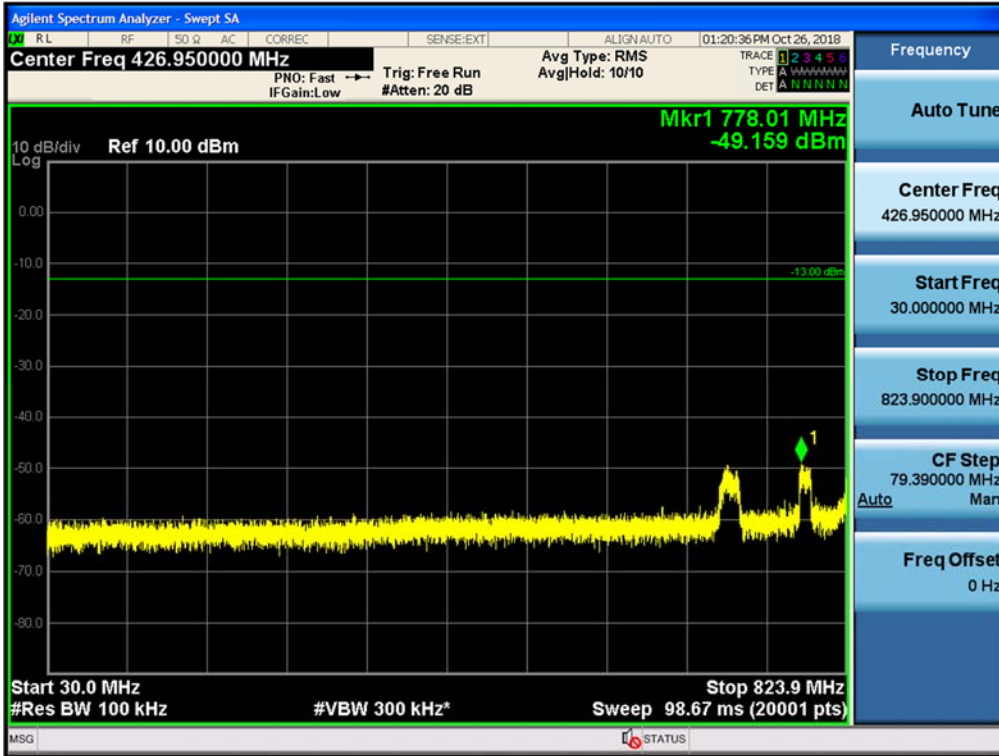

Spurious / Cellular / Uplink / LTE 5 MHz / Middle / 30 MHz ~ Low edge

Spurious / Cellular / Uplink / LTE 5 MHz / Middle / High edge ~ 2 GHz

Spurious / Cellular / Uplink / LTE 5 MHz / Middle / 2 GHz ~ 4 GHz

Spurious / Cellular / Uplink / LTE 5 MHz / Middle / 4 GHz ~ 6 GHz

Spurious / Cellular / Uplink / LTE 5 MHz / Middle / 6 GHz ~ 8 GHz

Spurious / Cellular / Uplink / LTE 5 MHz / Middle / 8 GHz ~ 10 GHz

Spurious / Cellular / Uplink / LTE 5 MHz / High / 9 kHz ~ 150 kHz

Spurious / Cellular / Uplink / LTE 5 MHz / High / 150 kHz ~ 30 MHz

Spurious / Cellular / Uplink / LTE 5 MHz / High / 30 MHz ~ Low edge

Spurious / Cellular / Uplink / LTE 5 MHz / High / High edge ~ 2 GHz