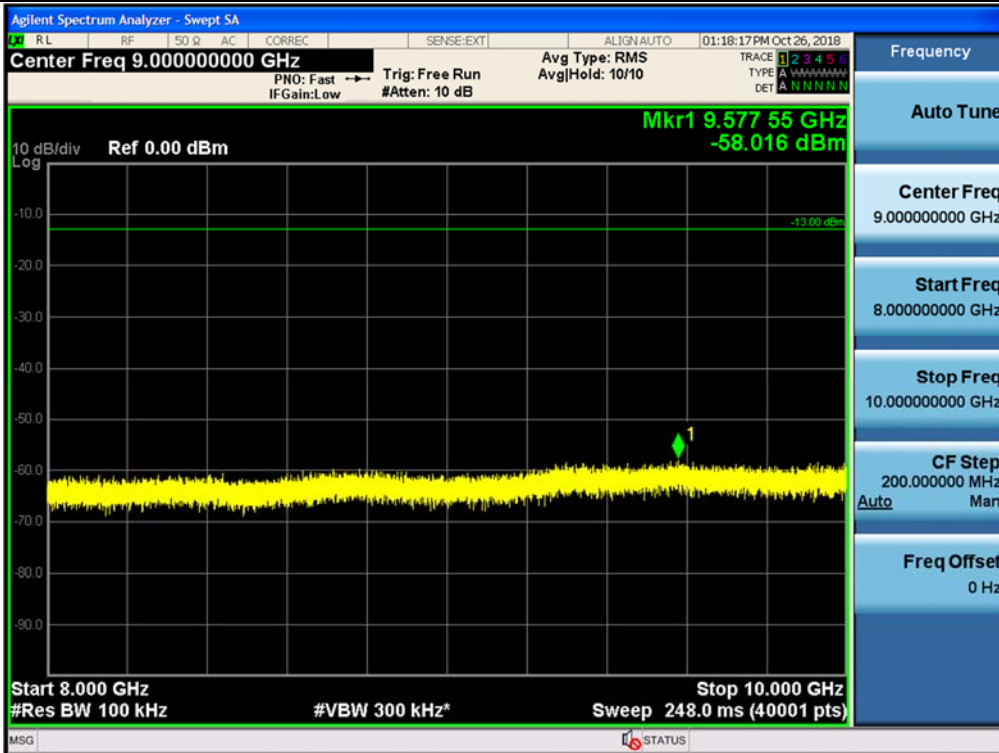

Spurious / Cellular / Uplink / LTE 5 MHz / Low / 6 GHz ~ 8 GHz

Spurious / Cellular / Uplink / LTE 5 MHz / Low / 8 GHz ~ 10 GHz

Spurious / Cellular / Uplink / LTE 5 MHz / Middle / 9 kHz ~ 150 kHz

Spurious / Cellular / Uplink / LTE 5 MHz / Middle / 150 kHz ~ 30 MHz

Spurious / Cellular / Uplink / LTE 5 MHz / Middle / 30 MHz ~ Low edge

Spurious / Cellular / Uplink / LTE 5 MHz / Middle / High edge ~ 2 GHz

Spurious / Cellular / Uplink / LTE 5 MHz / Middle / 2 GHz ~ 4 GHz