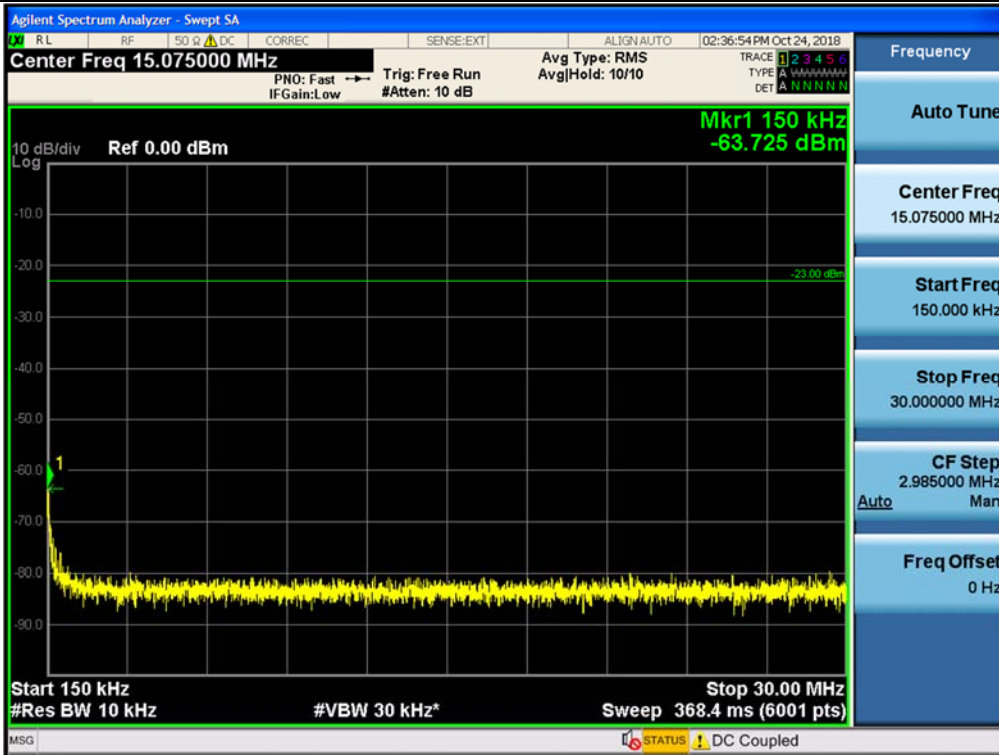

Spurious / Cellular / Downlink / CDMA / Low / 2 GHz ~ 4 GHz

Spurious / Cellular / Downlink / CDMA / Low / 4 GHz ~ 6 GHz

Spurious / Cellular / Downlink / CDMA / Low / 6 GHz ~ 8 GHz

Spurious / Cellular / Downlink / CDMA / Low / 8 GHz ~ 10 GHz

Spurious / Cellular / Downlink / CDMA / Middle / 9 kHz ~ 150 kHz

Spurious / Cellular / Downlink / CDMA / Middle / 150 kHz ~ 30 MHz

Spurious / Cellular / Downlink / CDMA / Middle / 30 MHz ~ Low edge

Spurious / Cellular / Downlink / CDMA / Middle / High edge ~ 2 GHz