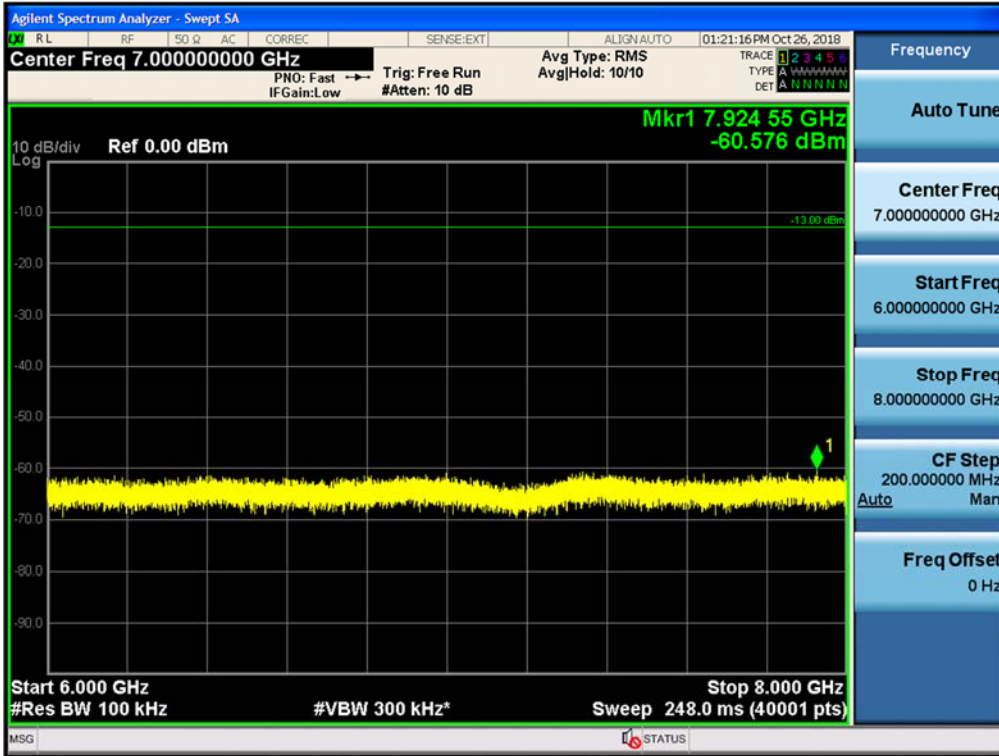

Spurious / Cellular / Uplink / LTE 5 MHz / High / 150 kHz ~ 30 MHz

Spurious / Cellular / Uplink / LTE 5 MHz / High / 30 MHz ~ Low edge

Spurious / Cellular / Uplink / LTE 5 MHz / High / High edge ~ 2 GHz

Spurious / Cellular / Uplink / LTE 5 MHz / High / 2 GHz ~ 4 GHz

Spurious / Cellular / Uplink / LTE 5 MHz / High / 4 GHz ~ 6 GHz

Spurious / Cellular / Uplink / LTE 5 MHz / High / 6 GHz ~ 8 GHz

Spurious / Cellular / Uplink / LTE 5 MHz / High / 8 GHz ~ 10 GHz

Spurious / Cellular / Downlink / CDMA / Low / 9 kHz ~ 150 kHz

Spurious / Cellular / Downlink / CDMA / Low / 150 kHz ~ 30 MHz

Spurious / Cellular / Downlink / CDMA / Low / 30 MHz ~ Low edge

Spurious / Cellular / Downlink / CDMA / Low / High edge ~ 2 GHz