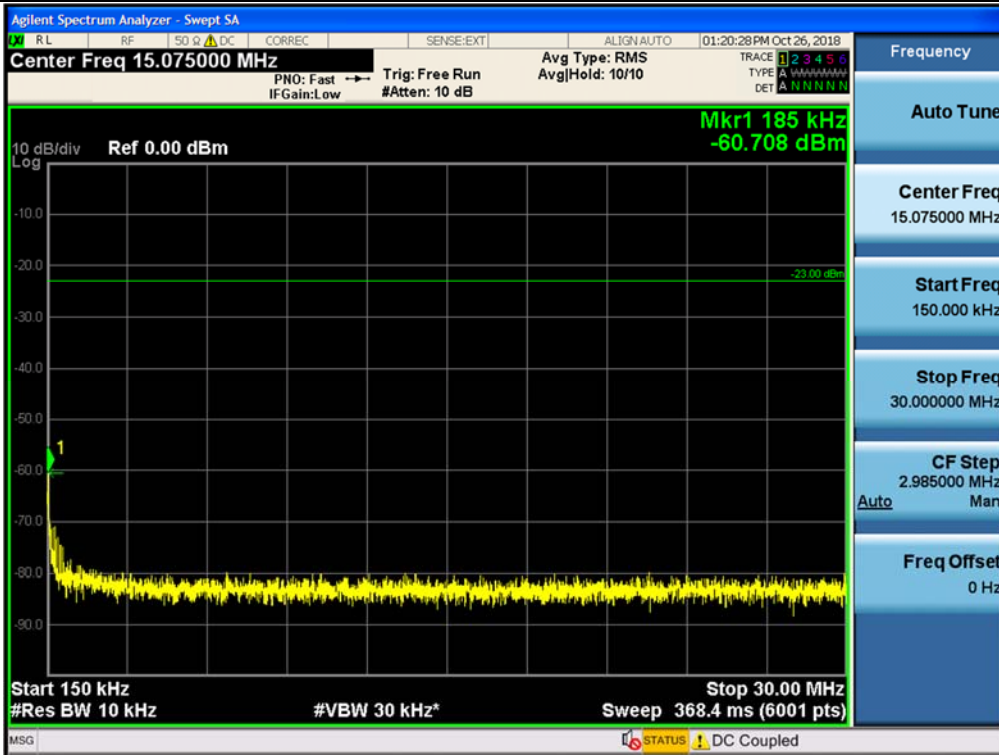

Spurious / Cellular / Uplink / LTE 5 MHz / Middle / 30 MHz ~ Low edge

Spurious / Cellular / Uplink / LTE 5 MHz / Middle / High edge ~ 2 GHz

Spurious / Cellular / Uplink / LTE 5 MHz / Middle / 2 GHz ~ 4 GHz

Spurious / Cellular / Uplink / LTE 5 MHz / Middle / 4 GHz ~ 6 GHz

Spurious / Cellular / Uplink / LTE 5 MHz / Middle / 6 GHz ~ 8 GHz

Spurious / Cellular / Uplink / LTE 5 MHz / Middle / 8 GHz ~ 10 GHz

Spurious / Cellular / Uplink / LTE 5 MHz / High / 9 kHz ~ 150 kHz

Spurious / Cellular / Uplink / LTE 5 MHz / High / 150 kHz ~ 30 MHz

Spurious / Cellular / Uplink / LTE 5 MHz / High / 30 MHz ~ Low edge

Spurious / Cellular / Uplink / LTE 5 MHz / High / High edge ~ 2 GHz