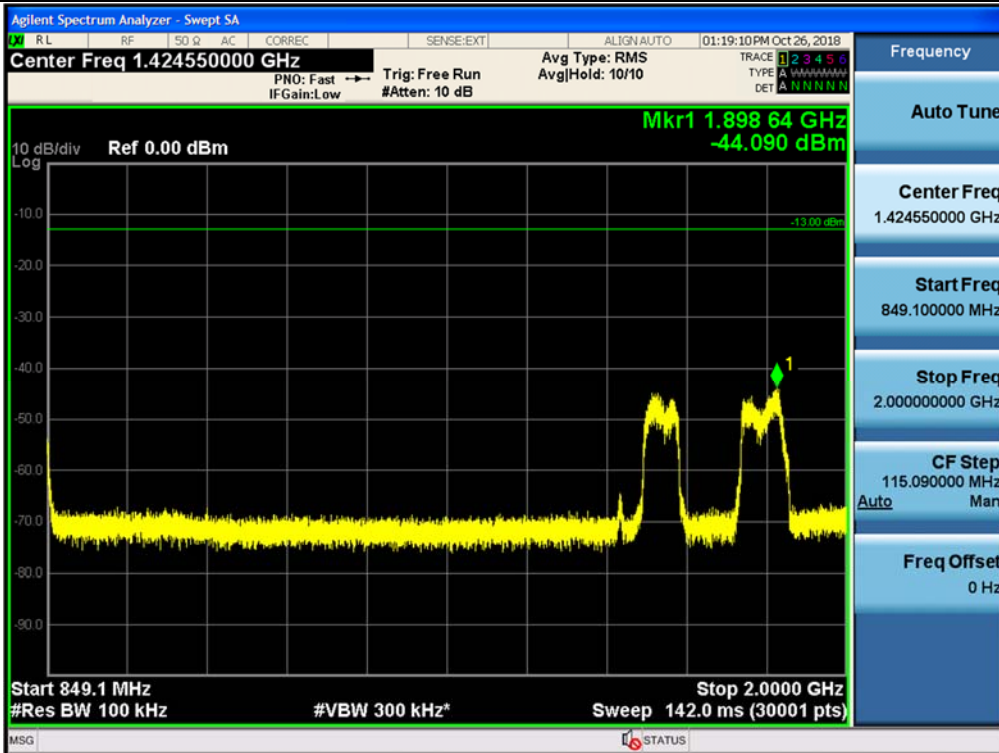

Spurious / Cellular / Uplink / LTE 5 MHz / Low / 6 GHz ~ 8 GHz

Spurious / Cellular / Uplink / LTE 5 MHz / Low / 8 GHz ~ 10 GHz

Spurious / Cellular / Uplink / LTE 5 MHz / Middle / 9 kHz ~ 150 kHz

Spurious / Cellular / Uplink / LTE 5 MHz / Middle / 150 kHz ~ 30 MHz

Spurious / Cellular / Uplink / LTE 5 MHz / Middle / 30 MHz ~ Low edge

Spurious / Cellular / Uplink / LTE 5 MHz / Middle / High edge ~ 2 GHz

Spurious / Cellular / Uplink / LTE 5 MHz / Middle / 2 GHz ~ 4 GHz