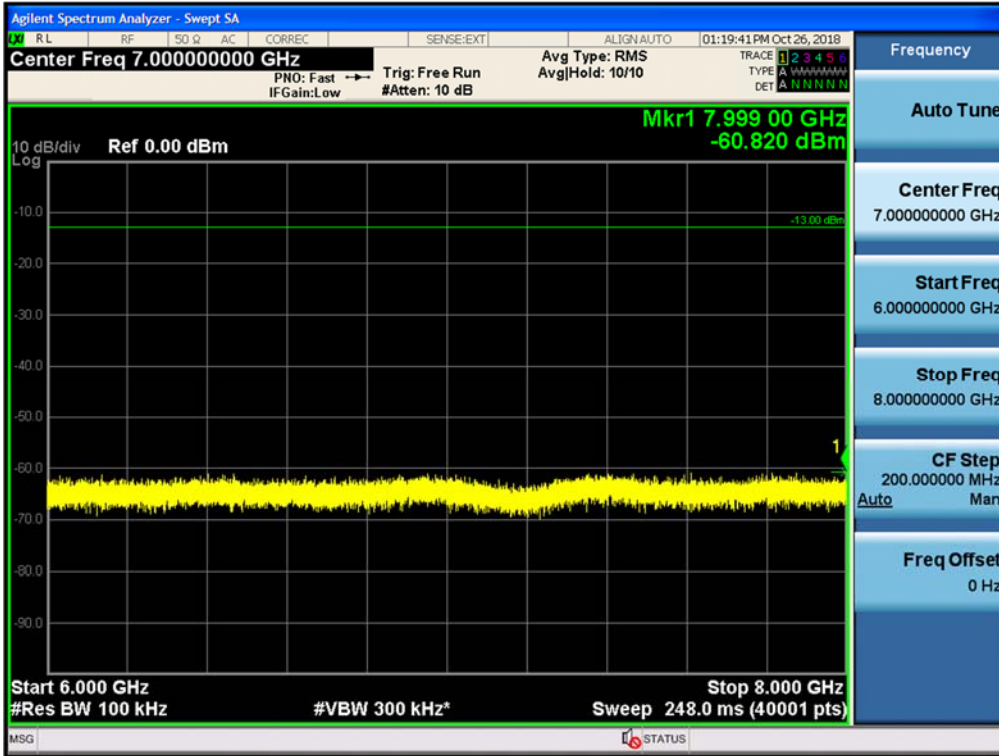

Spurious / Cellular / Uplink / LTE 5 MHz / Middle / 30 MHz ~ Low edge

Spurious / Cellular / Uplink / LTE 5 MHz / Middle / High edge ~ 2 GHz

Spurious / Cellular / Uplink / LTE 5 MHz / Middle / 2 GHz ~ 4 GHz

Spurious / Cellular / Uplink / LTE 5 MHz / Middle / 4 GHz ~ 6 GHz

Spurious / Cellular / Uplink / LTE 5 MHz / Middle / 6 GHz ~ 8 GHz

Spurious / Cellular / Uplink / LTE 5 MHz / Middle / 8 GHz ~ 10 GHz

Spurious / Cellular / Uplink / LTE 5 MHz / High / 9 kHz ~ 150 kHz

Spurious / Cellular / Uplink / LTE 5 MHz / High / 150 kHz ~ 30 MHz

Spurious / Cellular / Uplink / LTE 5 MHz / High / 30 MHz ~ Low edge

Spurious / Cellular / Uplink / LTE 5 MHz / High / High edge ~ 2 GHz