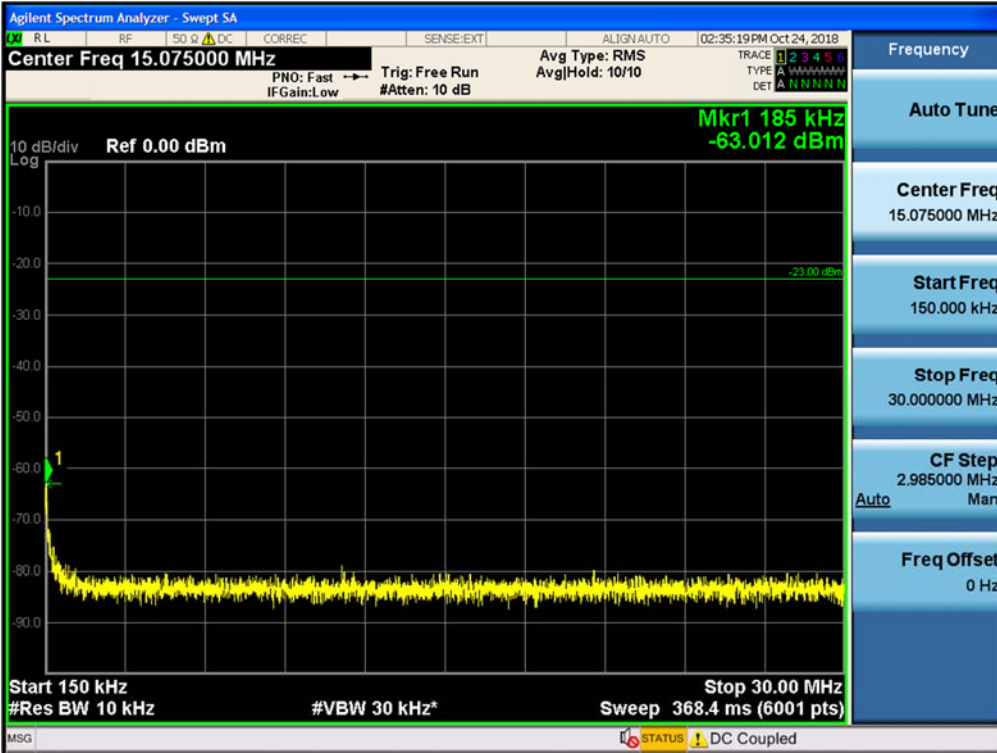

Spurious / Cellular / Uplink / LTE 5 MHz / High / 150 kHz ~ 30 MHz

Spurious / Cellular / Uplink / LTE 5 MHz / High / 30 MHz ~ Low edge

Spurious / Cellular / Uplink / LTE 5 MHz / High / High edge ~ 2 GHz

Spurious / Cellular / Uplink / LTE 5 MHz / High / 2 GHz ~ 4 GHz

Spurious / Cellular / Uplink / LTE 5 MHz / High / 4 GHz ~ 6 GHz

Spurious / Cellular / Uplink / LTE 5 MHz / High / 6 GHz ~ 8 GHz

Spurious / Cellular / Uplink / LTE 5 MHz / High / 8 GHz ~ 10 GHz

Spurious / Cellular / Downlink / CDMA / Low / 9 kHz ~ 150 kHz

Spurious / Cellular / Downlink / CDMA / Low / 150 kHz ~ 30 MHz

Spurious / Cellular / Downlink / CDMA / Low / 30 MHz ~ Low edge

Spurious / Cellular / Downlink / CDMA / Low / High edge ~ 2 GHz