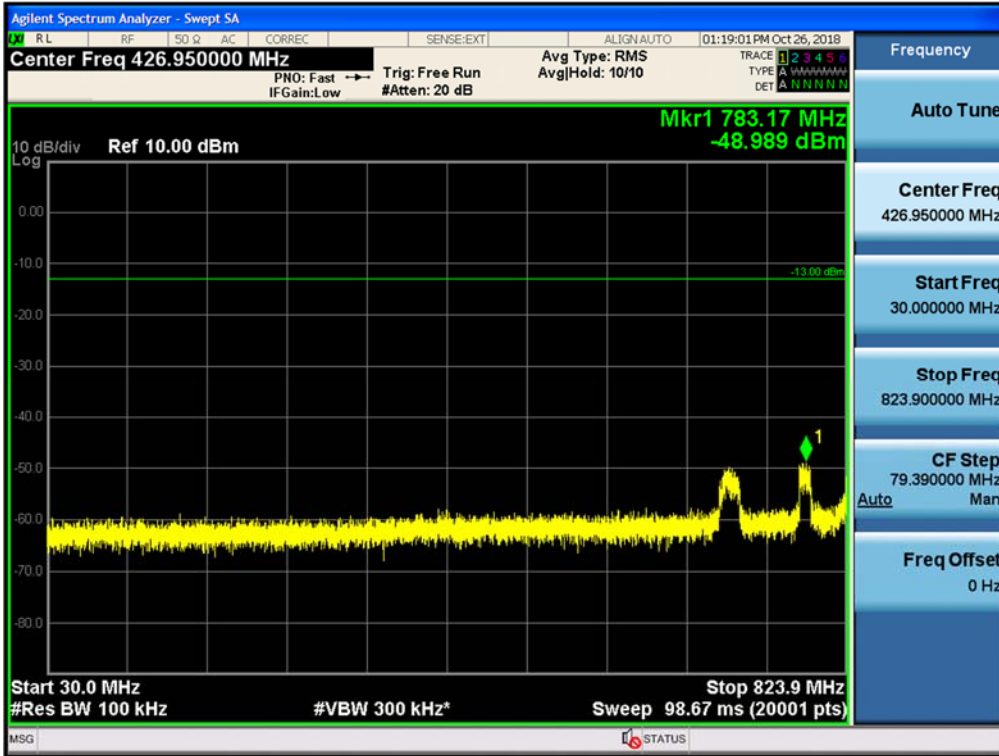

Spurious / Cellular / Uplink / LTE 5 MHz / Low / 6 GHz ~ 8 GHz

Spurious / Cellular / Uplink / LTE 5 MHz / Low / 8 GHz ~ 10 GHz

Spurious / Cellular / Uplink / LTE 5 MHz / Middle / 9 kHz ~ 150 kHz

Spurious / Cellular / Uplink / LTE 5 MHz / Middle / 150 kHz ~ 30 MHz

Spurious / Cellular / Uplink / LTE 5 MHz / Middle / 30 MHz ~ Low edge

Spurious / Cellular / Uplink / LTE 5 MHz / Middle / High edge ~ 2 GHz

Spurious / Cellular / Uplink / LTE 5 MHz / Middle / 2 GHz ~ 4 GHz