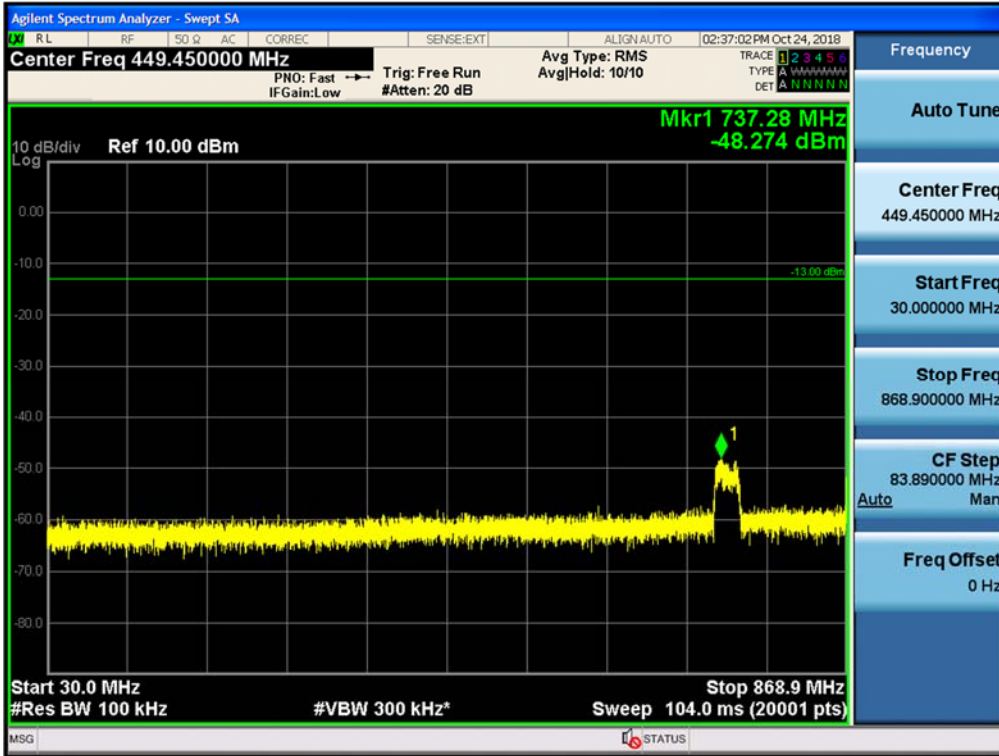

Spurious / Cellular / Downlink / CDMA / Low / 2 GHz ~ 4 GHz

Spurious / Cellular / Downlink / CDMA / Low / 4 GHz ~ 6 GHz

Spurious / Cellular / Downlink / CDMA / Low / 6 GHz ~ 8 GHz

Spurious / Cellular / Downlink / CDMA / Low / 8 GHz ~ 10 GHz

Spurious / Cellular / Downlink / CDMA / Middle / 9 kHz ~ 150 kHz

Spurious / Cellular / Downlink / CDMA / Middle / 150 kHz ~ 30 MHz

Spurious / Cellular / Downlink / CDMA / Middle / 30 MHz ~ Low edge

Spurious / Cellular / Downlink / CDMA / Middle / High edge ~ 2 GHz