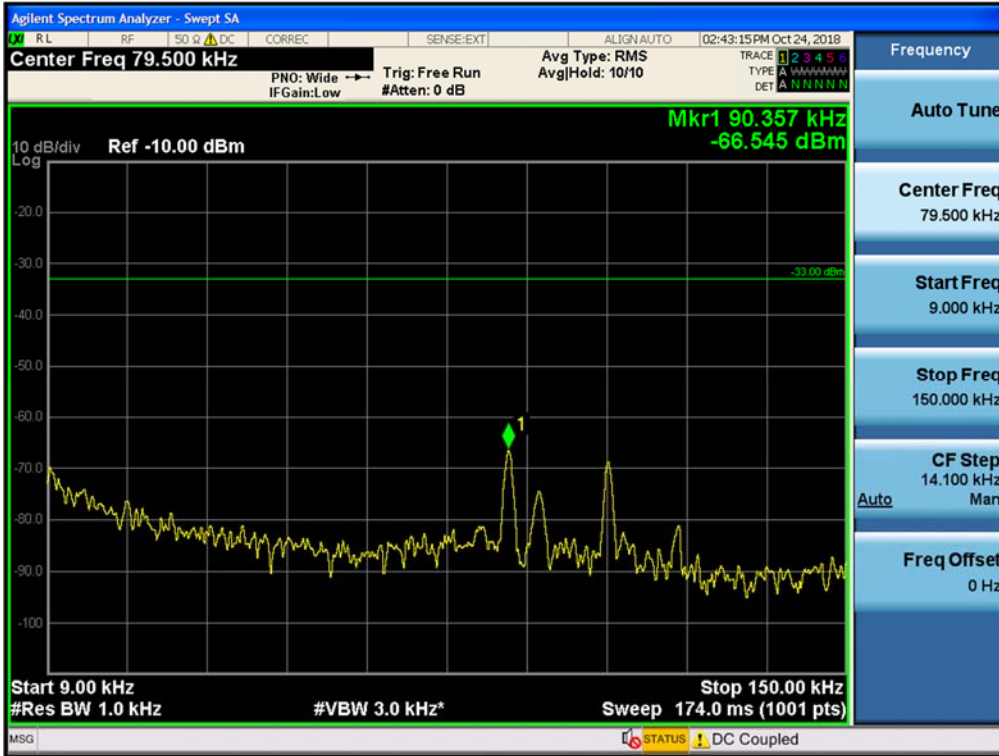

Spurious / Cellular / Downlink / CDMA / Middle / 9 kHz ~ 150 kHz

Spurious / Cellular / Downlink / CDMA / Middle / 150 kHz ~ 30 MHz

Spurious / Cellular / Downlink / CDMA / Middle / 30 MHz ~ Low edge

Spurious / Cellular / Downlink / CDMA / Middle / High edge ~ 2 GHz

Spurious / Cellular / Downlink / CDMA / Middle / 2 GHz ~ 4 GHz

Spurious / Cellular / Downlink / CDMA / Middle / 4 GHz ~ 6 GHz

Spurious / Cellular / Downlink / CDMA / Middle / 6 GHz ~ 8 GHz

Spurious / Cellular / Downlink / CDMA / Middle / 8 GHz ~ 10 GHz

Spurious / Cellular / Downlink / CDMA / High / 9 kHz ~ 150 kHz

Spurious / Cellular / Downlink / CDMA / High / 150 kHz ~ 30 MHz

Spurious / Cellular / Downlink / CDMA / High / 30 MHz ~ Low edge

Spurious / Cellular / Downlink / CDMA / High / High edge ~ 2 GHz