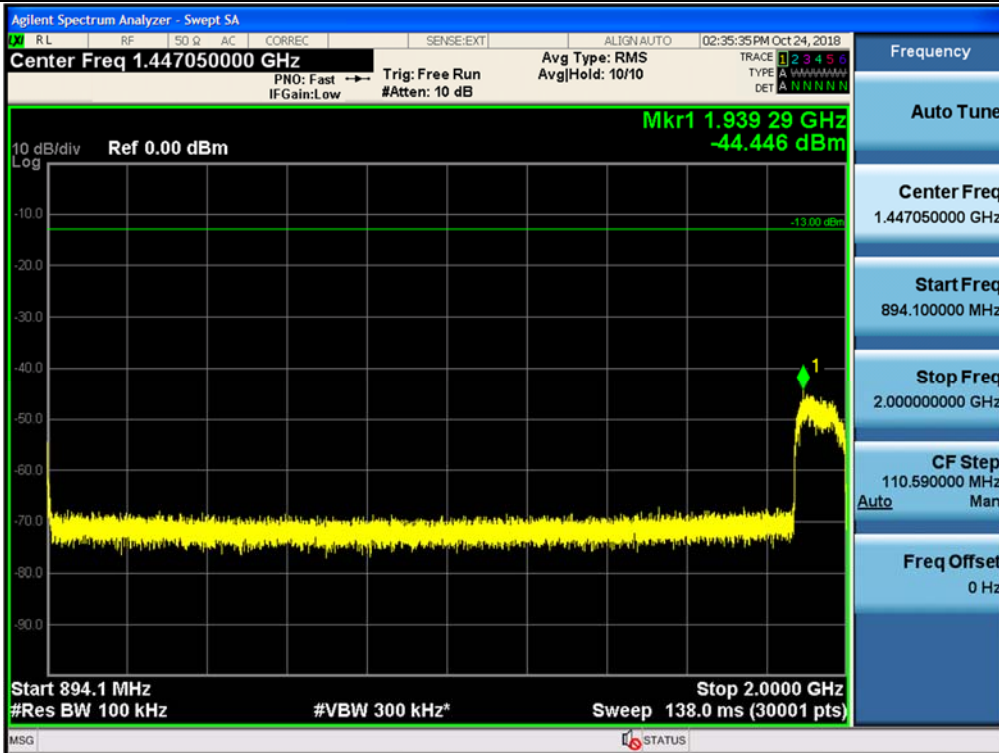

Spurious / Cellular / Uplink / LTE 5 MHz / High / 2 GHz ~ 4 GHz

Spurious / Cellular / Uplink / LTE 5 MHz / High / 4 GHz ~ 6 GHz

Spurious / Cellular / Uplink / LTE 5 MHz / High / 6 GHz ~ 8 GHz

Spurious / Cellular / Uplink / LTE 5 MHz / High / 8 GHz ~ 10 GHz

Spurious / Cellular / Downlink / CDMA / Low / 9 kHz ~ 150 kHz

Spurious / Cellular / Downlink / CDMA / Low / 150 kHz ~ 30 MHz

Spurious / Cellular / Downlink / CDMA / Low / 30 MHz ~ Low edge

Spurious / Cellular / Downlink / CDMA / Low / High edge ~ 2 GHz

Spurious / Cellular / Downlink / CDMA / Low / 2 GHz ~ 4 GHz

Spurious / Cellular / Downlink / CDMA / Low / 4 GHz ~ 6 GHz

Spurious / Cellular / Downlink / CDMA / Low / 6 GHz ~ 8 GHz

Spurious / Cellular / Downlink / CDMA / Low / 8 GHz ~ 10 GHz