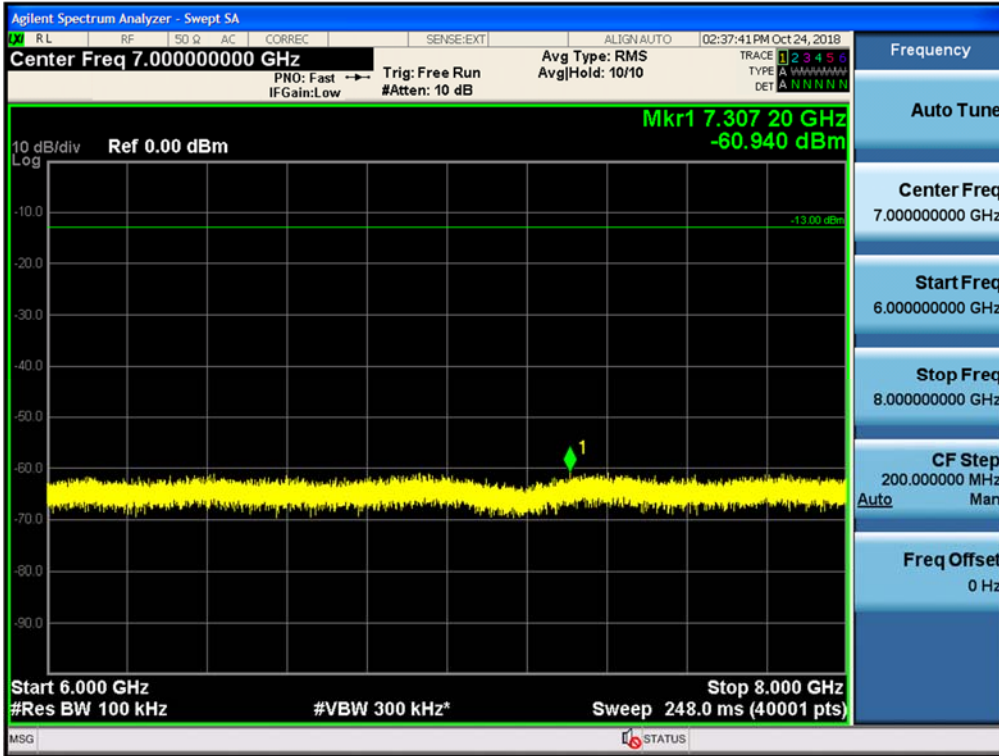

Spurious / Cellular / Downlink / CDMA / Middle / 2 GHz ~ 4 GHz

Spurious / Cellular / Downlink / CDMA / Middle / 4 GHz ~ 6 GHz

Spurious / Cellular / Downlink / CDMA / Middle / 6 GHz ~ 8 GHz

Spurious / Cellular / Downlink / CDMA / Middle / 8 GHz ~ 10 GHz

Spurious / Cellular / Downlink / CDMA / High / 9 kHz ~ 150 kHz

Spurious / Cellular / Downlink / CDMA / High / 150 kHz ~ 30 MHz

Spurious / Cellular / Downlink / CDMA / High / 30 MHz ~ Low edge

Spurious / Cellular / Downlink / CDMA / High / High edge ~ 2 GHz