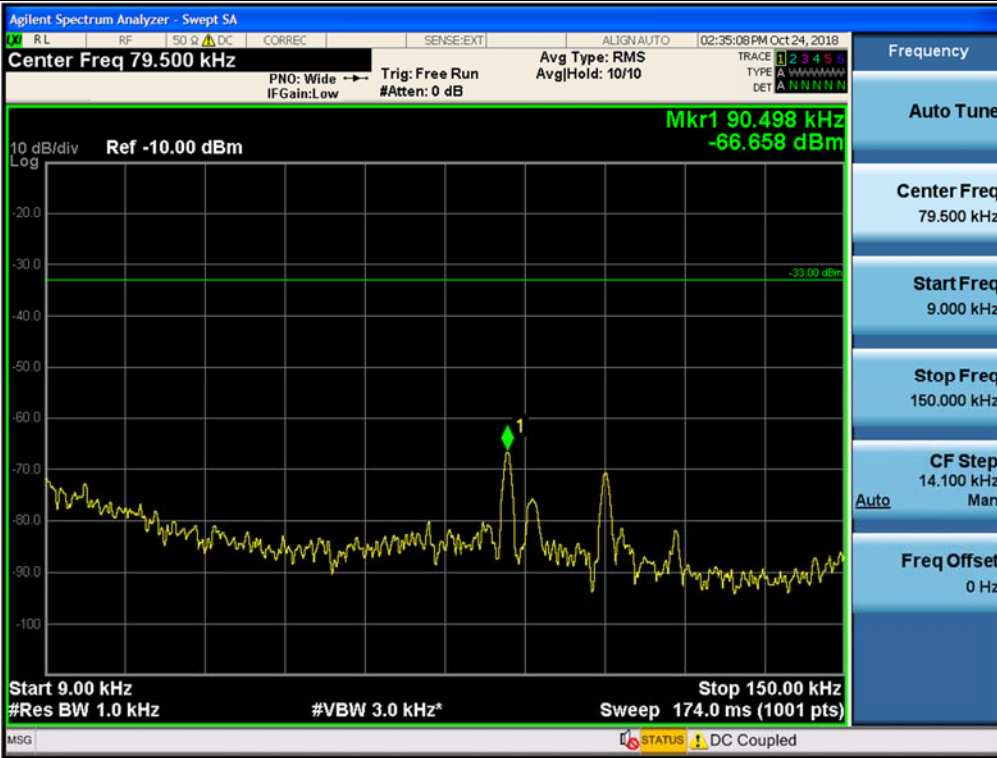

Spurious / Cellular / Uplink / LTE 5 MHz / High / 150 kHz ~ 30 MHz

Spurious / Cellular / Uplink / LTE 5 MHz / High / 30 MHz ~ Low edge

Spurious / Cellular / Uplink / LTE 5 MHz / High / High edge ~ 2 GHz

Spurious / Cellular / Uplink / LTE 5 MHz / High / 2 GHz ~ 4 GHz

Spurious / Cellular / Uplink / LTE 5 MHz / High / 4 GHz ~ 6 GHz

Spurious / Cellular / Uplink / LTE 5 MHz / High / 6 GHz ~ 8 GHz

Spurious / Cellular / Uplink / LTE 5 MHz / High / 8 GHz ~ 10 GHz

Spurious / Cellular / Downlink / CDMA / Low / 9 kHz ~ 150 kHz

Spurious / Cellular / Downlink / CDMA / Low / 150 kHz ~ 30 MHz

Spurious / Cellular / Downlink / CDMA / Low / 30 MHz ~ Low edge

Spurious / Cellular / Downlink / CDMA / Low / High edge ~ 2 GHz