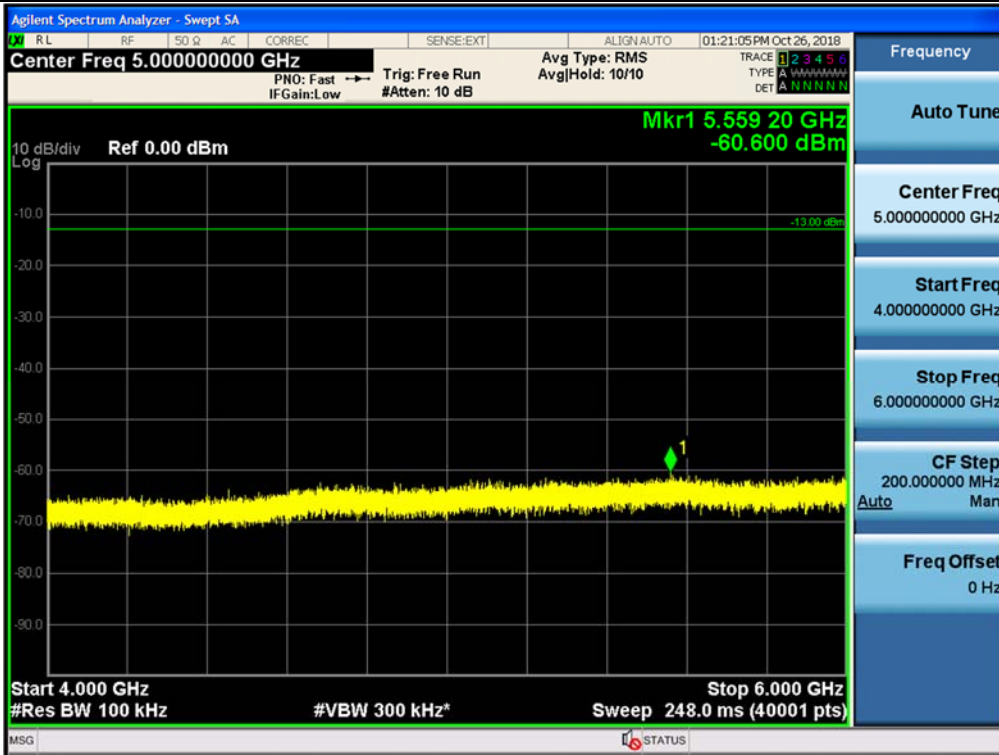

Spurious / Cellular / Uplink / LTE 5 MHz / High / 150 kHz ~ 30 MHz

Spurious / Cellular / Uplink / LTE 5 MHz / High / 30 MHz ~ Low edge

Spurious / Cellular / Uplink / LTE 5 MHz / High / High edge ~ 2 GHz

Spurious / Cellular / Uplink / LTE 5 MHz / High / 2 GHz ~ 4 GHz

Spurious / Cellular / Uplink / LTE 5 MHz / High / 4 GHz ~ 6 GHz

Spurious / Cellular / Uplink / LTE 5 MHz / High / 6 GHz ~ 8 GHz

Spurious / Cellular / Uplink / LTE 5 MHz / High / 8 GHz ~ 10 GHz