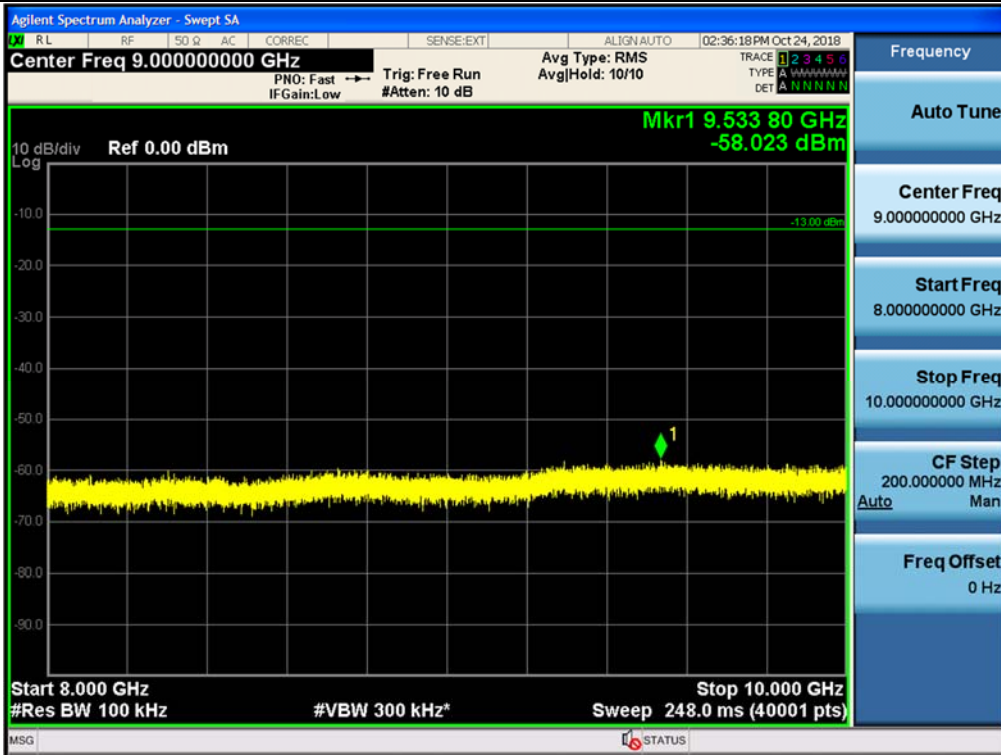

Spurious / Cellular / Downlink / CDMA / Low / 2 GHz ~ 4 GHz

Spurious / Cellular / Downlink / CDMA / Low / 4 GHz ~ 6 GHz

Spurious / Cellular / Downlink / CDMA / Low / 6 GHz ~ 8 GHz

Spurious / Cellular / Downlink / CDMA / Low / 8 GHz ~ 10 GHz

Spurious / Cellular / Downlink / CDMA / Middle / 9 kHz ~ 150 kHz

Spurious / Cellular / Downlink / CDMA / Middle / 150 kHz ~ 30 MHz

Spurious / Cellular / Downlink / CDMA / Middle / 30 MHz ~ Low edge

Spurious / Cellular / Downlink / CDMA / Middle / High edge ~ 2 GHz