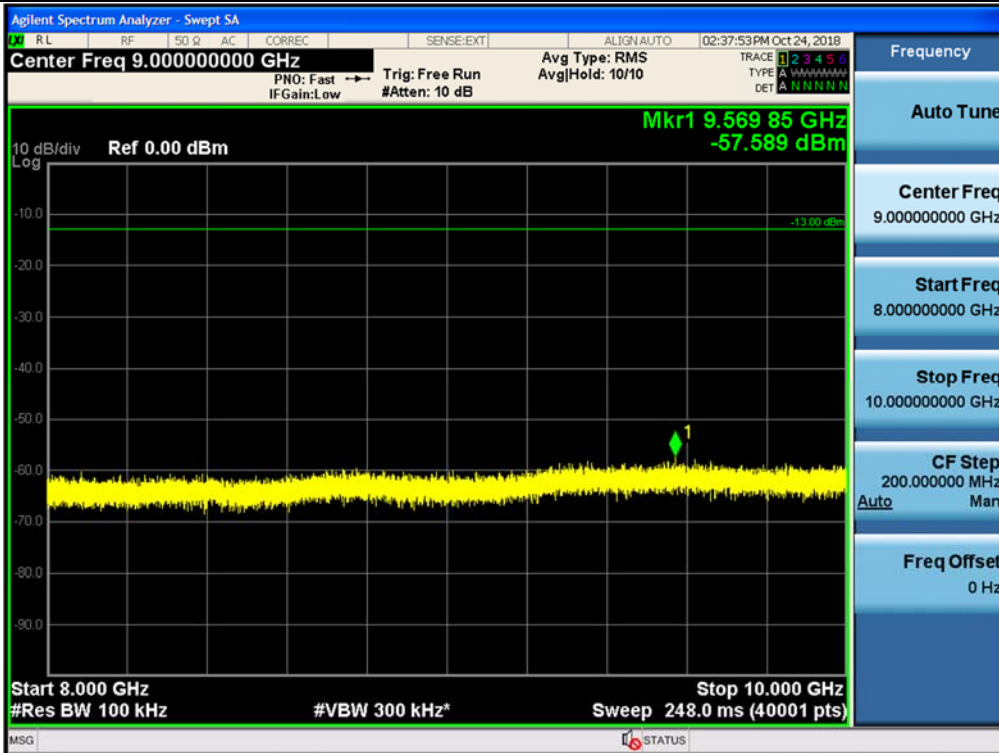

Spurious / Cellular / Downlink / CDMA / Middle / 2 GHz ~ 4 GHz

Spurious / Cellular / Downlink / CDMA / Middle / 4 GHz ~ 6 GHz

Spurious / Cellular / Downlink / CDMA / Middle / 6 GHz ~ 8 GHz

Spurious / Cellular / Downlink / CDMA / Middle / 8 GHz ~ 10 GHz

Spurious / Cellular / Downlink / CDMA / High / 9 kHz ~ 150 kHz

Spurious / Cellular / Downlink / CDMA / High / 150 kHz ~ 30 MHz

Spurious / Cellular / Downlink / CDMA / High / 30 MHz ~ Low edge

Spurious / Cellular / Downlink / CDMA / High / High edge ~ 2 GHz