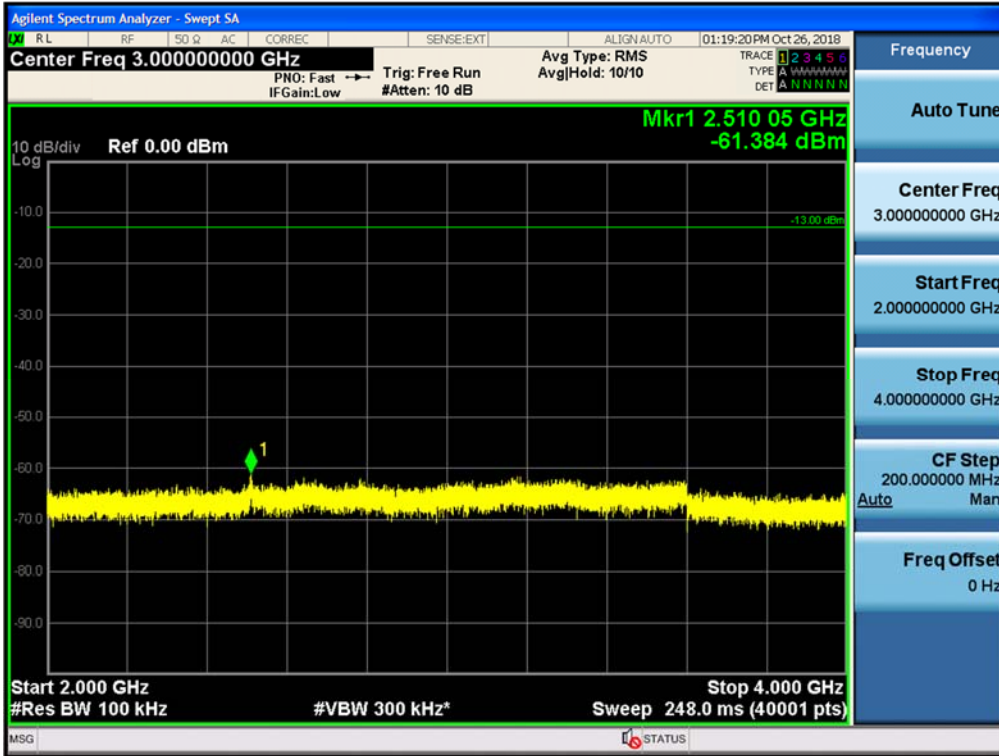

Spurious / Cellular / Uplink / LTE 5 MHz / Low / 6 GHz ~ 8 GHz

Spurious / Cellular / Uplink / LTE 5 MHz / Low / 8 GHz ~ 10 GHz

Spurious / Cellular / Uplink / LTE 5 MHz / Middle / 9 kHz ~ 150 kHz

Spurious / Cellular / Uplink / LTE 5 MHz / Middle / 150 kHz ~ 30 MHz

Spurious / Cellular / Uplink / LTE 5 MHz / Middle / 30 MHz ~ Low edge

Spurious / Cellular / Uplink / LTE 5 MHz / Middle / High edge ~ 2 GHz

Spurious / Cellular / Uplink / LTE 5 MHz / Middle / 2 GHz ~ 4 GHz