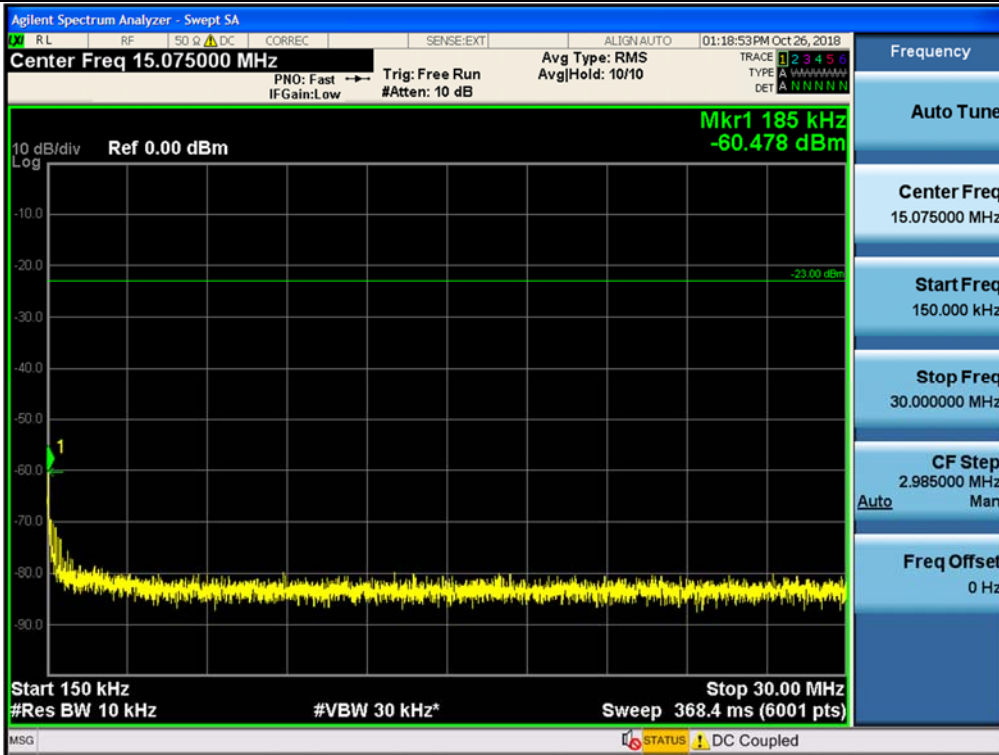

Spurious / Cellular / Uplink / LTE 5 MHz / Low / 6 GHz ~ 8 GHz

Spurious / Cellular / Uplink / LTE 5 MHz / Low / 8 GHz ~ 10 GHz

Spurious / Cellular / Uplink / LTE 5 MHz / Middle / 9 kHz ~ 150 kHz

Spurious / Cellular / Uplink / LTE 5 MHz / Middle / 150 kHz ~ 30 MHz

Spurious / Cellular / Uplink / LTE 5 MHz / Middle / 30 MHz ~ Low edge

Spurious / Cellular / Uplink / LTE 5 MHz / Middle / High edge ~ 2 GHz

Spurious / Cellular / Uplink / LTE 5 MHz / Middle / 2 GHz ~ 4 GHz