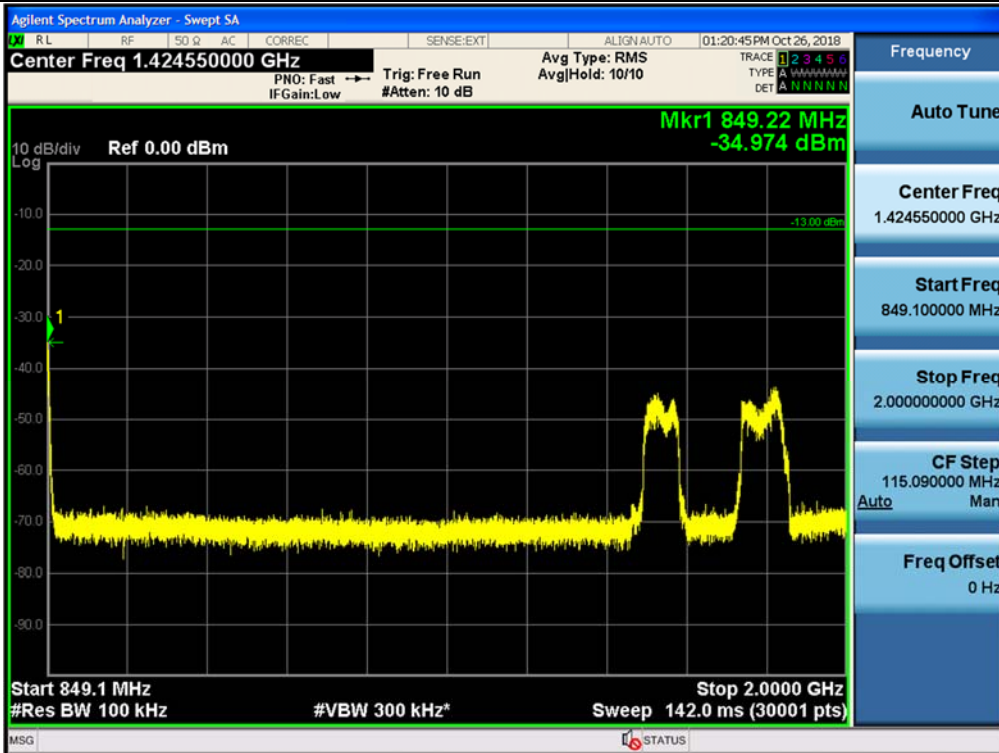

Spurious / Cellular / Uplink / LTE 5 MHz / Middle / 30 MHz ~ Low edge

Spurious / Cellular / Uplink / LTE 5 MHz / Middle / High edge ~ 2 GHz

Spurious / Cellular / Uplink / LTE 5 MHz / Middle / 2 GHz ~ 4 GHz

Spurious / Cellular / Uplink / LTE 5 MHz / Middle / 4 GHz ~ 6 GHz

Spurious / Cellular / Uplink / LTE 5 MHz / Middle / 6 GHz ~ 8 GHz

Spurious / Cellular / Uplink / LTE 5 MHz / Middle / 8 GHz ~ 10 GHz

Spurious / Cellular / Uplink / LTE 5 MHz / High / 9 kHz ~ 150 kHz

Spurious / Cellular / Uplink / LTE 5 MHz / High / 150 kHz ~ 30 MHz

Spurious / Cellular / Uplink / LTE 5 MHz / High / 30 MHz ~ Low edge

Spurious / Cellular / Uplink / LTE 5 MHz / High / High edge ~ 2 GHz