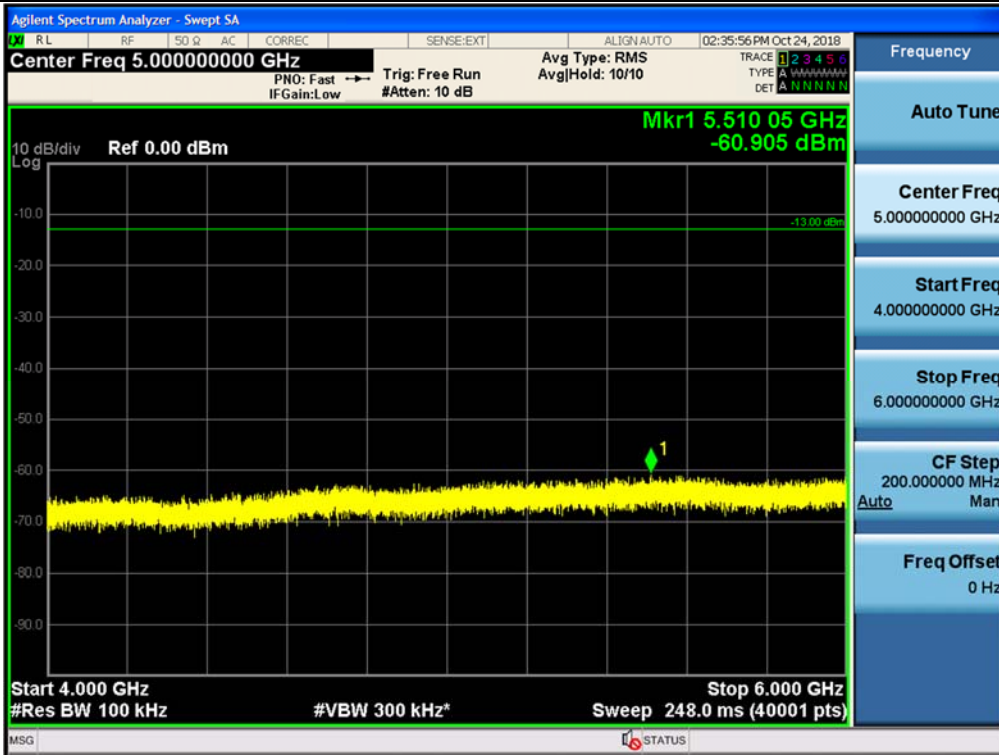

Spurious / Cellular / Uplink / LTE 5 MHz / High / 2 GHz ~ 4 GHz

Spurious / Cellular / Uplink / LTE 5 MHz / High / 4 GHz ~ 6 GHz

Spurious / Cellular / Uplink / LTE 5 MHz / High / 6 GHz ~ 8 GHz

Spurious / Cellular / Uplink / LTE 5 MHz / High / 8 GHz ~ 10 GHz

Spurious / Cellular / Downlink / CDMA / Low / 9 kHz ~ 150 kHz

Spurious / Cellular / Downlink / CDMA / Low / 150 kHz ~ 30 MHz

Spurious / Cellular / Downlink / CDMA / Low / 30 MHz ~ Low edge

Spurious / Cellular / Downlink / CDMA / Low / High edge ~ 2 GHz

Spurious / Cellular / Downlink / CDMA / Low / 2 GHz ~ 4 GHz

Spurious / Cellular / Downlink / CDMA / Low / 4 GHz ~ 6 GHz

Spurious / Cellular / Downlink / CDMA / Low / 6 GHz ~ 8 GHz

Spurious / Cellular / Downlink / CDMA / Low / 8 GHz ~ 10 GHz