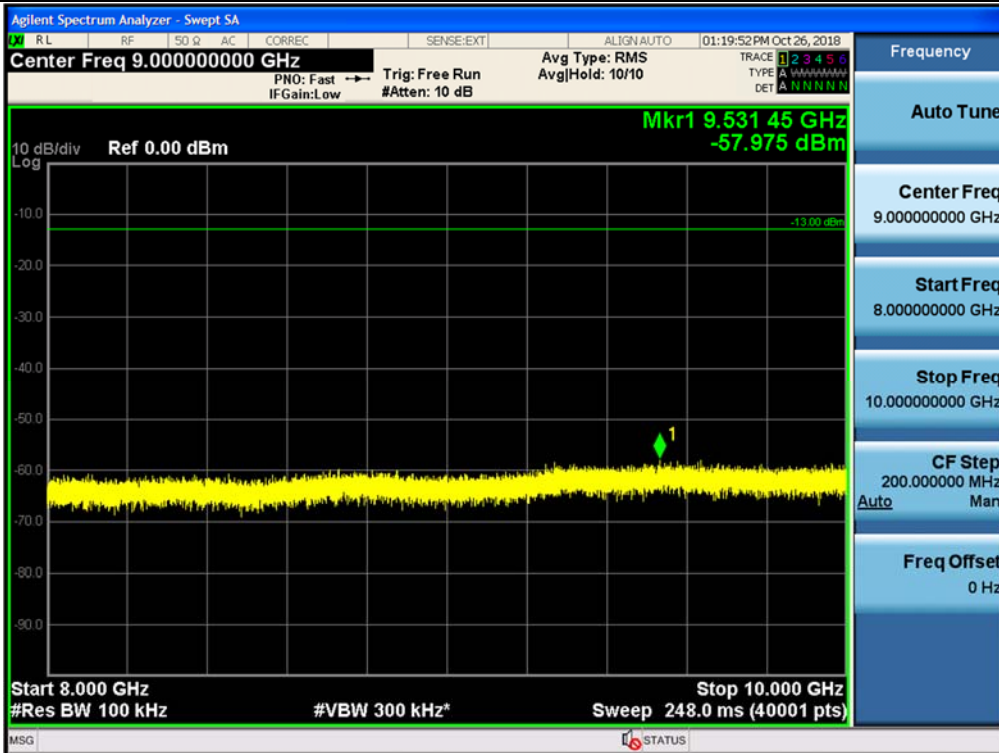

Spurious / Cellular / Uplink / LTE 5 MHz / Middle / 30 MHz ~ Low edge

Spurious / Cellular / Uplink / LTE 5 MHz / Middle / High edge ~ 2 GHz

Spurious / Cellular / Uplink / LTE 5 MHz / Middle / 2 GHz ~ 4 GHz

Spurious / Cellular / Uplink / LTE 5 MHz / Middle / 4 GHz ~ 6 GHz

Spurious / Cellular / Uplink / LTE 5 MHz / Middle / 6 GHz ~ 8 GHz

Spurious / Cellular / Uplink / LTE 5 MHz / Middle / 8 GHz ~ 10 GHz

Spurious / Cellular / Uplink / LTE 5 MHz / High / 9 kHz ~ 150 kHz

Spurious / Cellular / Uplink / LTE 5 MHz / High / 150 kHz ~ 30 MHz

Spurious / Cellular / Uplink / LTE 5 MHz / High / 30 MHz ~ Low edge

Spurious / Cellular / Uplink / LTE 5 MHz / High / High edge ~ 2 GHz