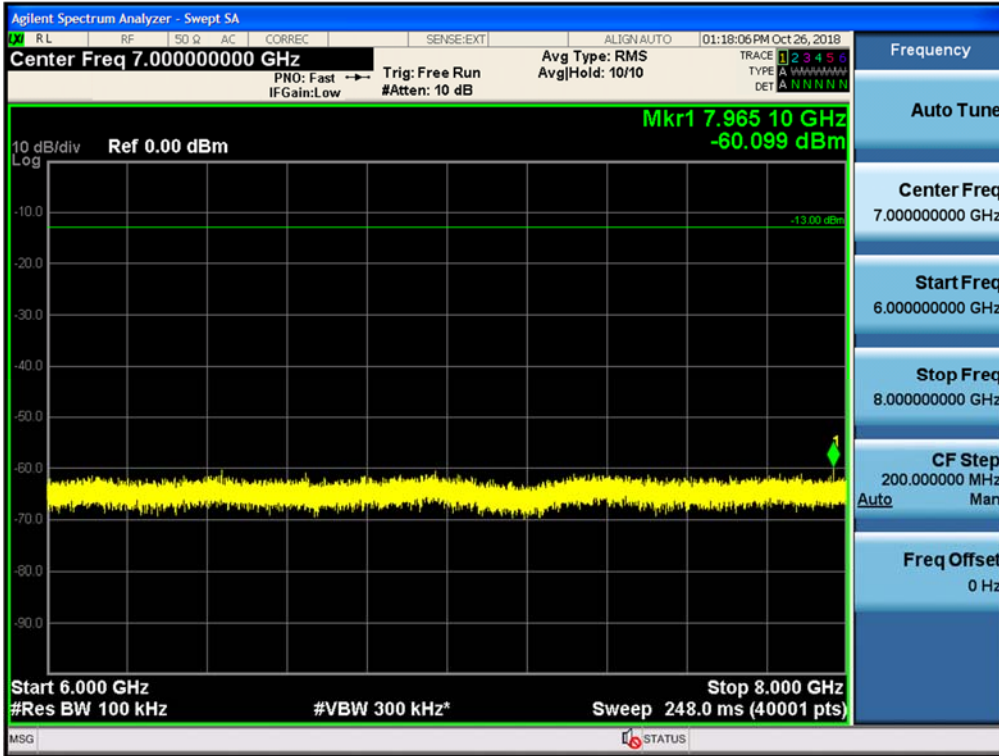

Spurious / Cellular / Uplink / LTE 5 MHz / Low / 6 GHz ~ 8 GHz

Spurious / Cellular / Uplink / LTE 5 MHz / Low / 8 GHz ~ 10 GHz

Spurious / Cellular / Uplink / LTE 5 MHz / Middle / 9 kHz ~ 150 kHz

Spurious / Cellular / Uplink / LTE 5 MHz / Middle / 150 kHz ~ 30 MHz

Spurious / Cellular / Uplink / LTE 5 MHz / Middle / 30 MHz ~ Low edge

Spurious / Cellular / Uplink / LTE 5 MHz / Middle / High edge ~ 2 GHz

Spurious / Cellular / Uplink / LTE 5 MHz / Middle / 2 GHz ~ 4 GHz