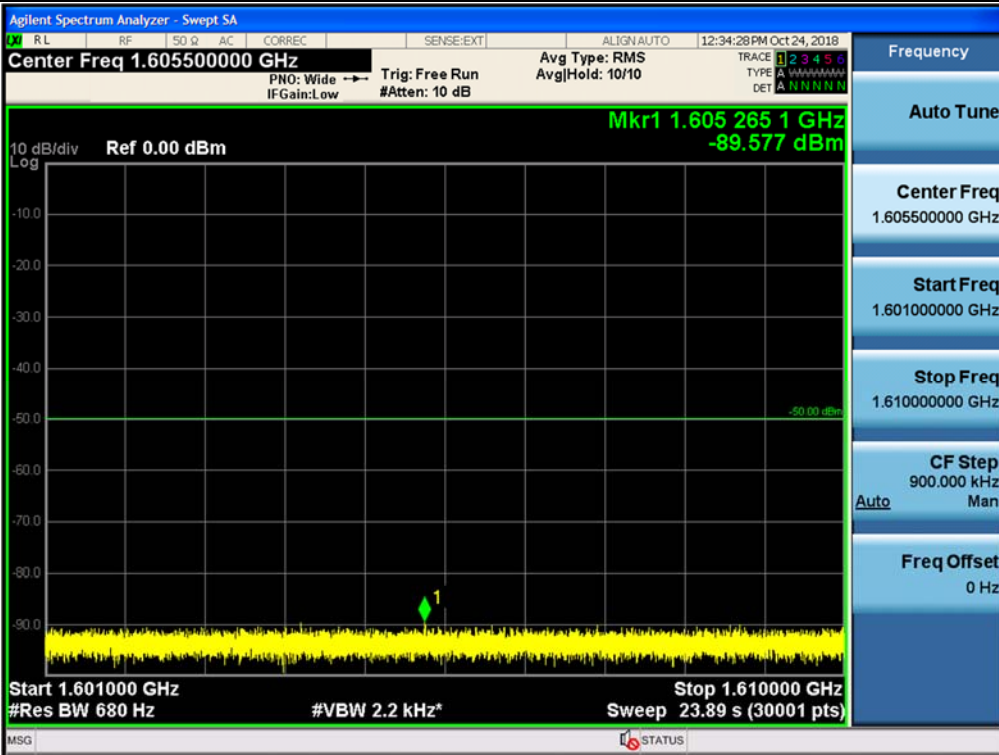

Spurious / Upper 700 MHz / Downlink / LTE 10 MHz / Middle / 6 GHz ~ 8 GHz

Spurious / Upper 700 MHz / Downlink / LTE 10 MHz / Middle / 763 MHz ~ 775 MHz

Spurious / Upper 700 MHz / Downlink / LTE 10 MHz / Middle / 793 MHz ~ 805 GHz

Spurious / Upper 700 MHz / Downlink / LTE 10 MHz / Middle / 1 559 MHz ~ 1610 MHz (1 MHz)

Spurious / Upper 700 MHz / Downlink / LTE 10 MHz / Middle / 1 559 MHz ~ 1610 MHz (700 Hz (1))

Spurious / Upper 700 MHz / Downlink / LTE 10 MHz / Middle / 1 559 MHz ~ 1610 MHz (700 Hz (2))

Spurious / Upper 700 MHz / Downlink / LTE 10 MHz / Middle / 1 559 MHz ~ 1610 MHz (700 Hz (3))

Spurious / Upper 700 MHz / Downlink / LTE 10 MHz / Middle / 1 559 MHz ~ 1610 MHz (700 Hz (4))

Spurious / Cellular / Uplink / CDMA / Low / 9 kHz ~ 150 kHz

Spurious / Cellular / Uplink / CDMA / Low / 150 kHz ~ 30 MHz

Spurious / Cellular / Uplink / CDMA / Low / 30 MHz ~ Low edge

Spurious / Cellular / Uplink / CDMA / Low / High edge ~ 2 GHz

Spurious / Cellular / Uplink / CDMA / Low / 2 GHz ~ 4 GHz