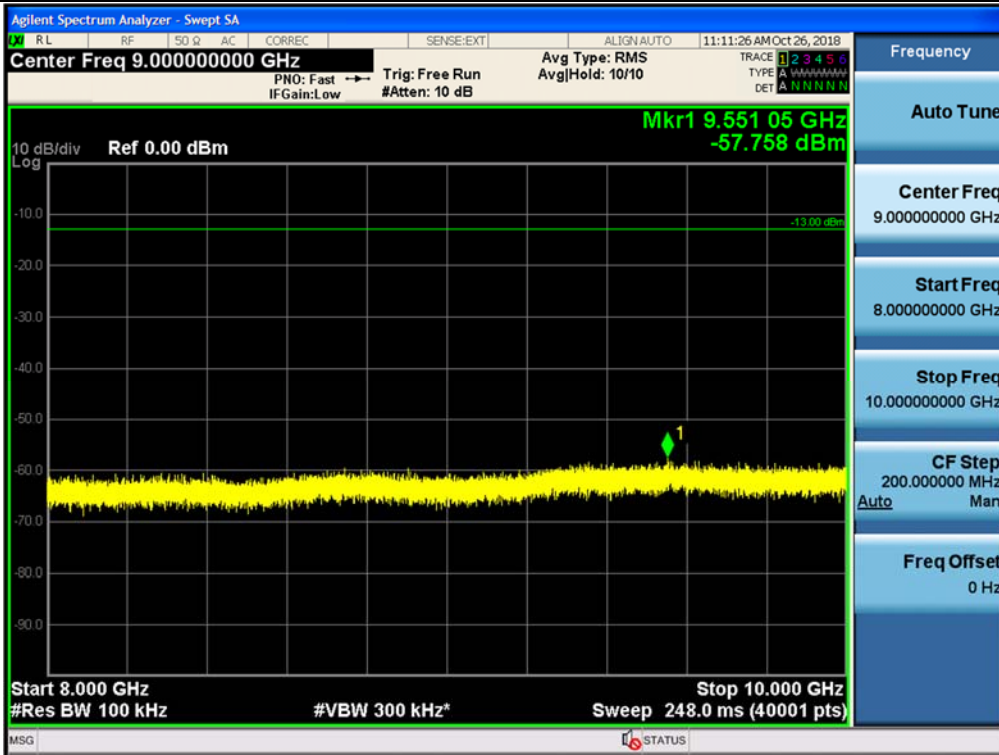

Spurious / Cellular / Uplink / CDMA / Low / 150 kHz ~ 30 MHz

Spurious / Cellular / Uplink / CDMA / Low / 30 MHz ~ Low edge

Spurious / Cellular / Uplink / CDMA / Low / High edge ~ 2 GHz

Spurious / Cellular / Uplink / CDMA / Low / 2 GHz ~ 4 GHz

Spurious / Cellular / Uplink / CDMA / Low / 4 GHz ~ 6 GHz

Spurious / Cellular / Uplink / CDMA / Low / 6 GHz ~ 8 GHz

Spurious / Cellular / Uplink / CDMA / Low / 8 GHz ~ 10 GHz

Spurious / Cellular / Uplink / CDMA / Middle / 9 kHz ~ 150 kHz