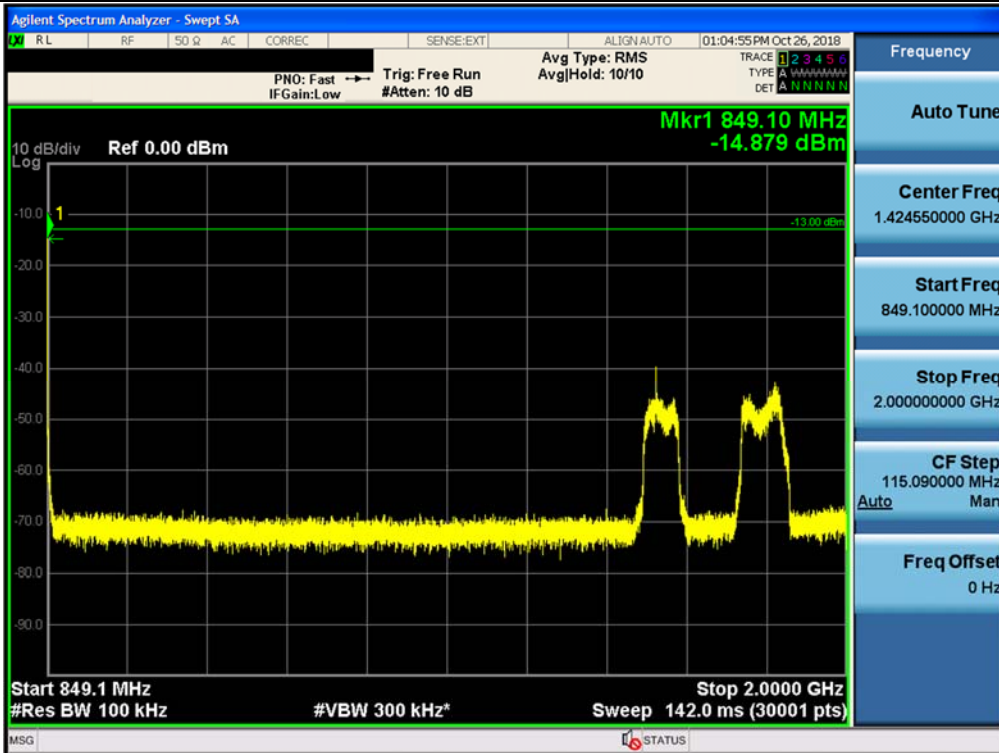

Spurious / Cellular / Uplink / CDMA / High / 150 kHz ~ 30 MHz

Spurious / Cellular / Uplink / CDMA / High / 30 MHz ~ Low edge

Spurious / Cellular / Uplink / CDMA / High / High edge ~ 2 GHz

Spurious / Cellular / Uplink / CDMA / High / 2 GHz ~ 4 GHz

Spurious / Cellular / Uplink / CDMA / High / 4 GHz ~ 6 GHz

Spurious / Cellular / Uplink / CDMA / High / 6 GHz ~ 8 GHz

Spurious / Cellular / Uplink / CDMA / High / 8 GHz ~ 10 GHz

Spurious / Cellular / Uplink / LTE 5 MHz / Low / 9 kHz ~ 150 kHz

Spurious / Cellular / Uplink / LTE 5 MHz / Low / 150 kHz ~ 30 MHz

Spurious / Cellular / Uplink / LTE 5 MHz / Low / 30 MHz ~ Low edge

Spurious / Cellular / Uplink / LTE 5 MHz / Low / High edge ~ 2 GHz

Spurious / Cellular / Uplink / LTE 5 MHz / Low / 2 GHz ~ 4 GHz

Spurious / Cellular / Uplink / LTE 5 MHz / Low / 4 GHz ~ 6 GHz