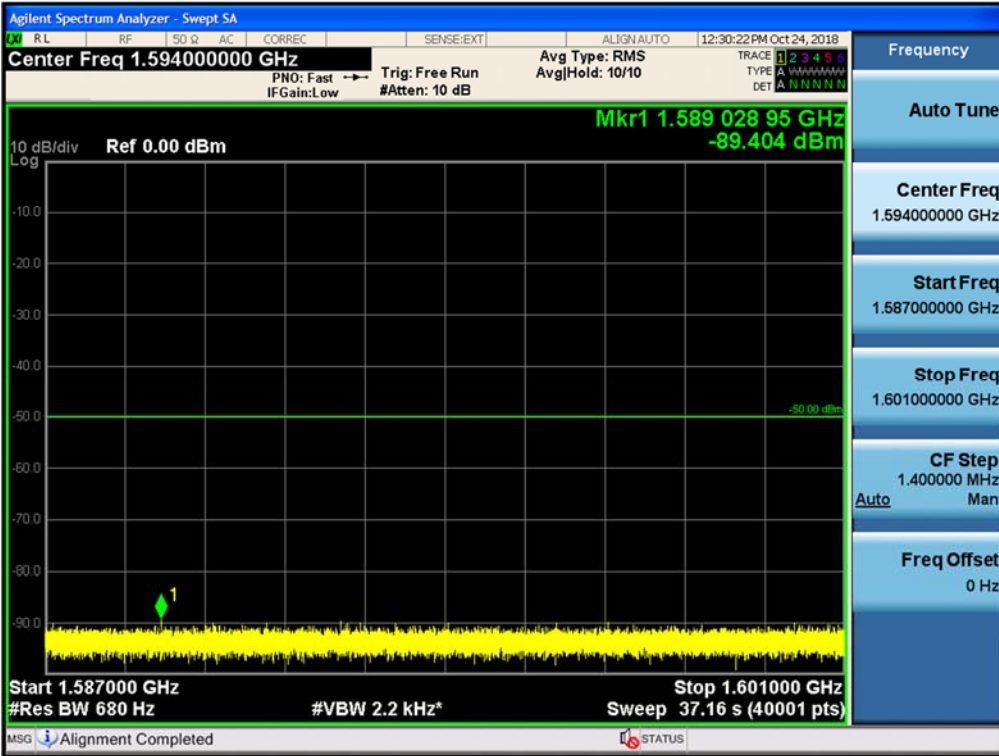

Spurious / Upper 700 MHz / Downlink / LTE 10 MHz / Middle / 6 GHz ~ 8 GHz

Spurious / Upper 700 MHz / Downlink / LTE 10 MHz / Middle / 763 MHz ~ 775 MHz

Spurious / Upper 700 MHz / Downlink / LTE 10 MHz / Middle / 793 MHz ~ 805 GHz

Spurious / Upper 700 MHz / Downlink / LTE 10 MHz / Middle / 1 559 MHz ~ 1610 MHz (1 MHz)

Spurious / Upper 700 MHz / Downlink / LTE 10 MHz / Middle / 1 559 MHz ~ 1610 MHz (700 Hz (1))

Spurious / Upper 700 MHz / Downlink / LTE 10 MHz / Middle / 1 559 MHz ~ 1610 MHz (700 Hz (2))

Spurious / Upper 700 MHz / Downlink / LTE 10 MHz / Middle / 1 559 MHz ~ 1610 MHz (700 Hz (3))

Spurious / Upper 700 MHz / Downlink / LTE 10 MHz / Middle / 1 559 MHz ~ 1610 MHz (700 Hz (4))

Spurious / Cellular / Uplink / CDMA / Low / 9 kHz ~ 150 kHz

Spurious / Cellular / Uplink / CDMA / Low / 150 kHz ~ 30 MHz

Spurious / Cellular / Uplink / CDMA / Low / 30 MHz ~ Low edge

Spurious / Cellular / Uplink / CDMA / Low / High edge ~ 2 GHz

Spurious / Cellular / Uplink / CDMA / Low / 2 GHz ~ 4 GHz