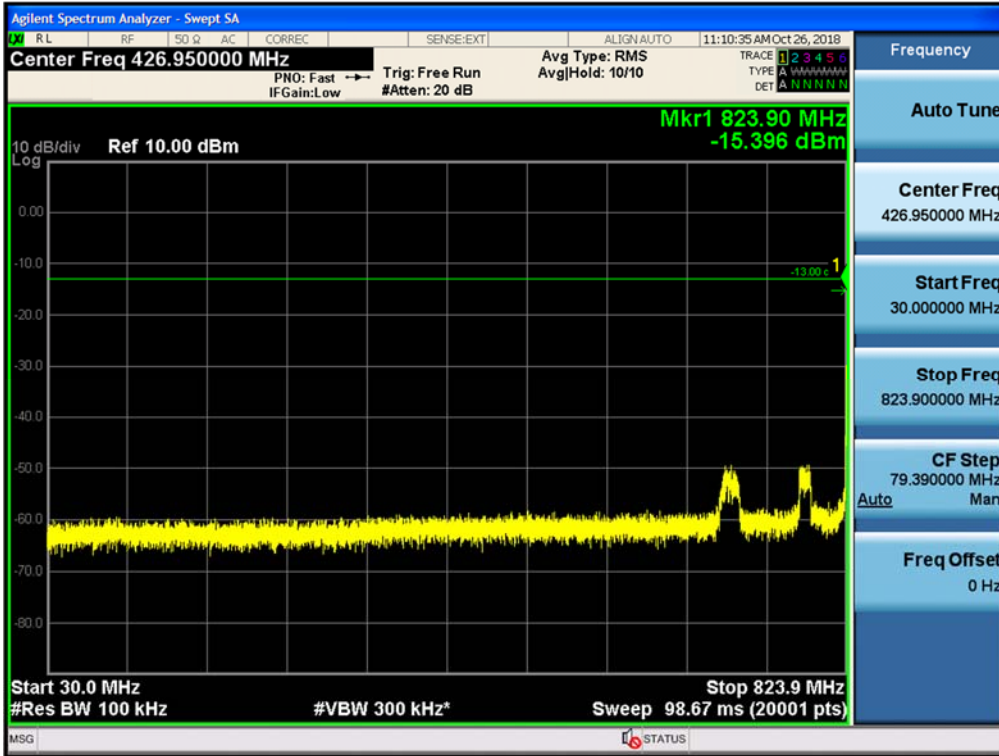

Spurious / Upper 700 MHz / Downlink / LTE 10 MHz / Middle / 1 559 MHz ~ 1610 MHz (700 Hz (3))

Spurious / Upper 700 MHz / Downlink / LTE 10 MHz / Middle / 1 559 MHz ~ 1610 MHz (700 Hz (4))

Spurious / Cellular / Uplink / CDMA / Low / 9 kHz ~ 150 kHz

Spurious / Cellular / Uplink / CDMA / Low / 150 kHz ~ 30 MHz

Spurious / Cellular / Uplink / CDMA / Low / 30 MHz ~ Low edge

Spurious / Cellular / Uplink / CDMA / Low / High edge ~ 2 GHz

Spurious / Cellular / Uplink / CDMA / Low / 2 GHz ~ 4 GHz