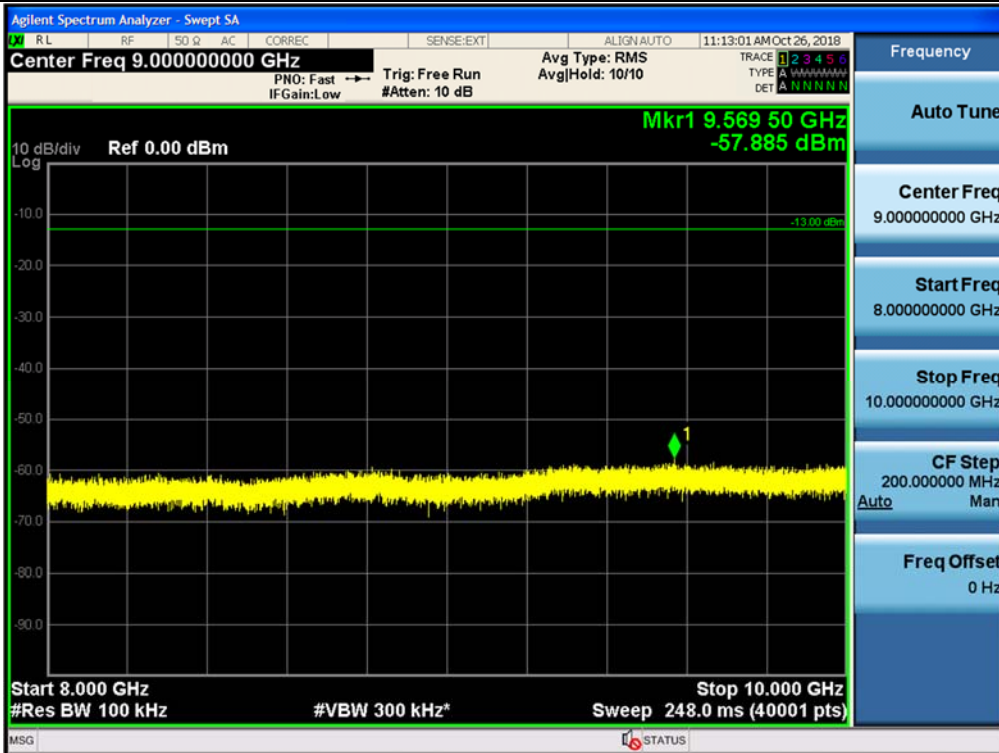

Spurious / Cellular / Uplink / CDMA / Middle / 8 GHz ~ 10 GHz