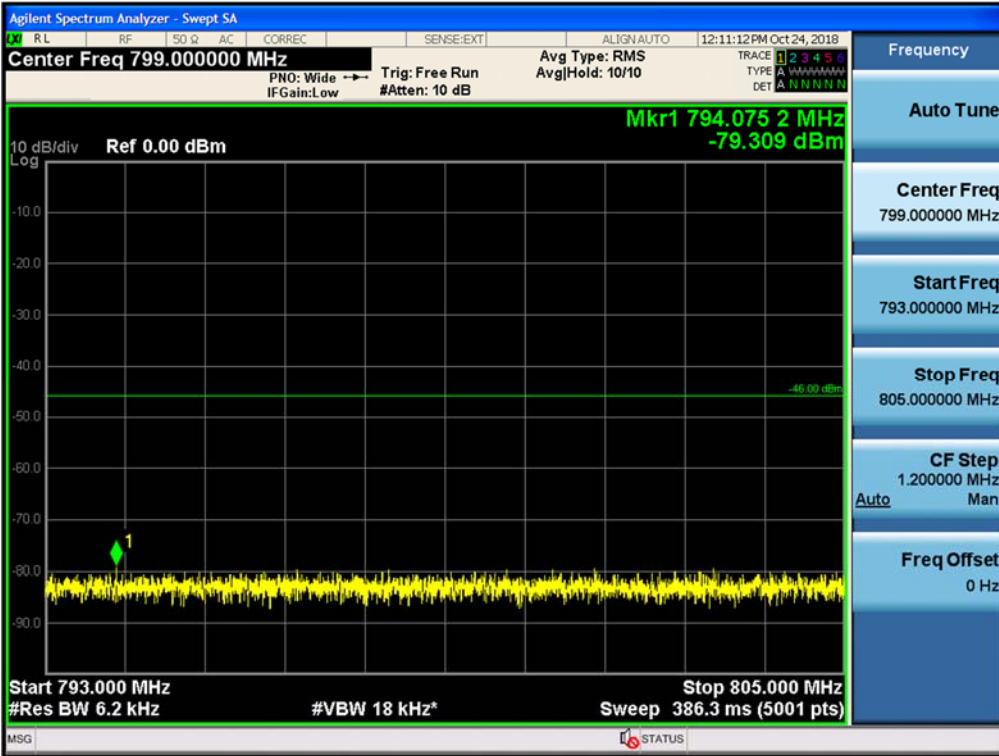

Spurious / Upper 700 MHz / Downlink / LTE 10 MHz / Middle / 6 GHz ~ 8 GHz

Spurious / Upper 700 MHz / Downlink / LTE 10 MHz / Middle / 763 MHz ~ 775 MHz

Spurious / Upper 700 MHz / Downlink / LTE 10 MHz / Middle / 793 MHz ~ 805 GHz

Spurious / Upper 700 MHz / Downlink / LTE 10 MHz / Middle / 1 559 MHz ~ 1610 MHz (1 MHz)

Spurious / Upper 700 MHz / Downlink / LTE 10 MHz / Middle / 1 559 MHz ~ 1610 MHz (700 Hz (1))

Spurious / Upper 700 MHz / Downlink / LTE 10 MHz / Middle / 1 559 MHz ~ 1610 MHz (700 Hz (2))