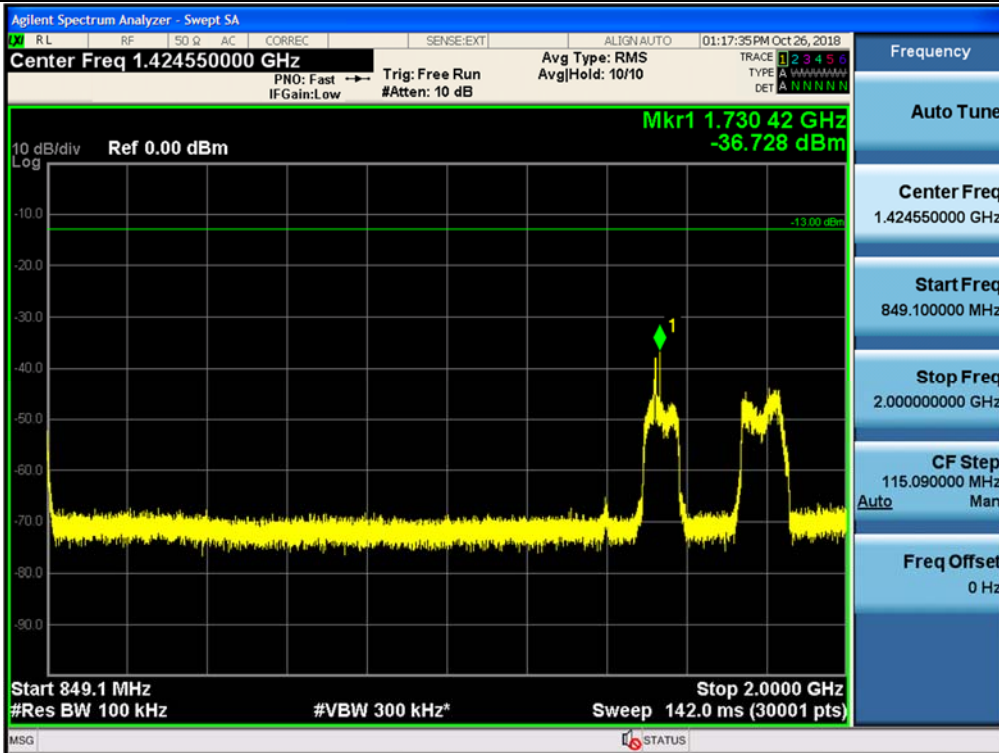

Spurious / Cellular / Uplink / CDMA / High / 150 kHz ~ 30 MHz

Spurious / Cellular / Uplink / CDMA / High / 30 MHz ~ Low edge

Spurious / Cellular / Uplink / CDMA / High / High edge ~ 2 GHz

Spurious / Cellular / Uplink / CDMA / High / 2 GHz ~ 4 GHz

Spurious / Cellular / Uplink / CDMA / High / 4 GHz ~ 6 GHz

Spurious / Cellular / Uplink / CDMA / High / 6 GHz ~ 8 GHz

Spurious / Cellular / Uplink / CDMA / High / 8 GHz ~ 10 GHz

Spurious / Cellular / Uplink / LTE 5 MHz / Low / 9 kHz ~ 150 kHz

Spurious / Cellular / Uplink / LTE 5 MHz / Low / 150 kHz ~ 30 MHz

Spurious / Cellular / Uplink / LTE 5 MHz / Low / 30 MHz ~ Low edge

Spurious / Cellular / Uplink / LTE 5 MHz / Low / High edge ~ 2 GHz

Spurious / Cellular / Uplink / LTE 5 MHz / Low / 2 GHz ~ 4 GHz

Spurious / Cellular / Uplink / LTE 5 MHz / Low / 4 GHz ~ 6 GHz