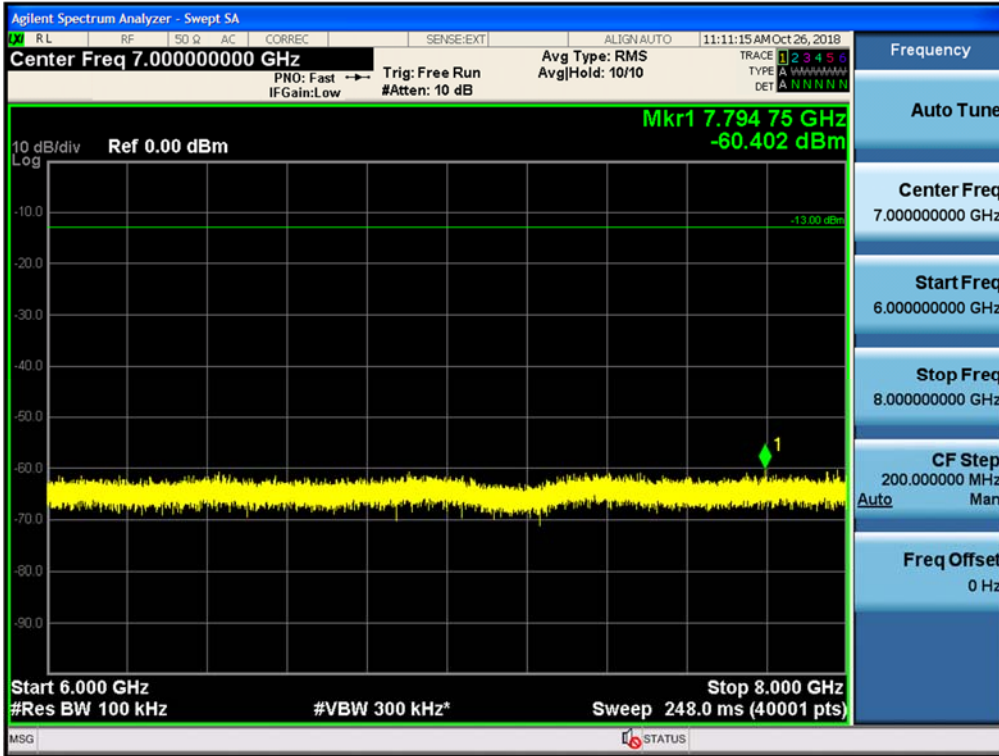

Spurious / Cellular / Uplink / CDMA / Low / 150 kHz ~ 30 MHz

Spurious / Cellular / Uplink / CDMA / Low / 30 MHz ~ Low edge

Spurious / Cellular / Uplink / CDMA / Low / High edge ~ 2 GHz

Spurious / Cellular / Uplink / CDMA / Low / 2 GHz ~ 4 GHz

Spurious / Cellular / Uplink / CDMA / Low / 4 GHz ~ 6 GHz

Spurious / Cellular / Uplink / CDMA / Low / 6 GHz ~ 8 GHz

Spurious / Cellular / Uplink / CDMA / Low / 8 GHz ~ 10 GHz

Spurious / Cellular / Uplink / CDMA / Middle / 9 kHz ~ 150 kHz