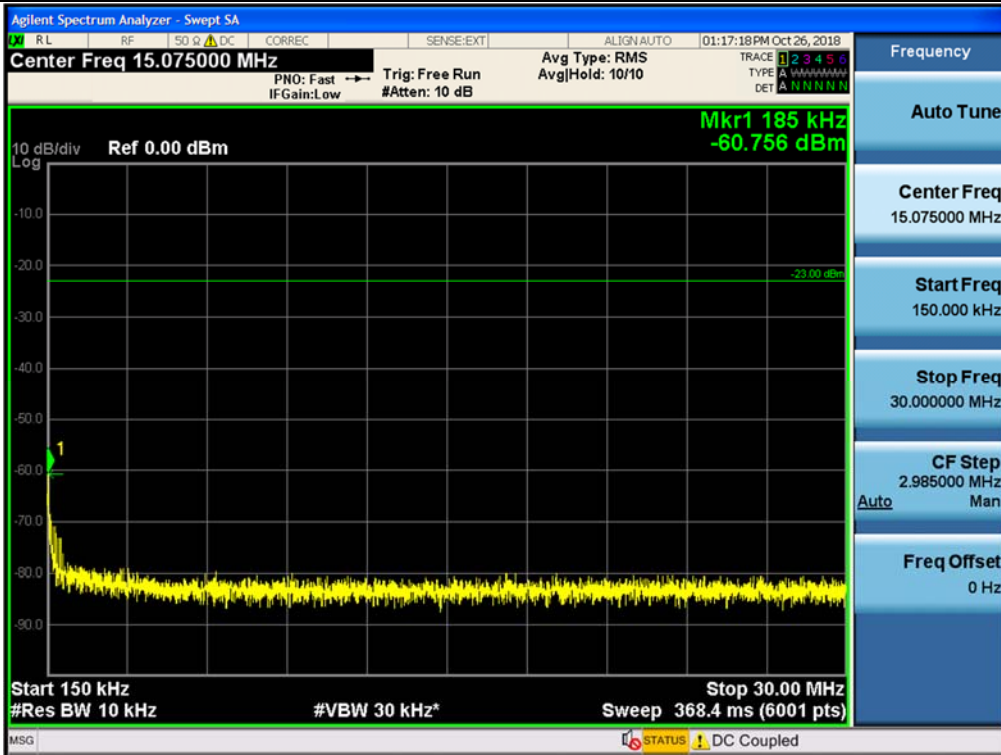

Spurious / Cellular / Uplink / CDMA / High / 150 kHz ~ 30 MHz

Spurious / Cellular / Uplink / CDMA / High / 30 MHz ~ Low edge

Spurious / Cellular / Uplink / CDMA / High / High edge ~ 2 GHz

Spurious / Cellular / Uplink / CDMA / High / 2 GHz ~ 4 GHz

Spurious / Cellular / Uplink / CDMA / High / 4 GHz ~ 6 GHz

Spurious / Cellular / Uplink / CDMA / High / 6 GHz ~ 8 GHz

Spurious / Cellular / Uplink / CDMA / High / 8 GHz ~ 10 GHz

Spurious / Cellular / Uplink / LTE 5 MHz / Low / 9 kHz ~ 150 kHz

Spurious / Cellular / Uplink / LTE 5 MHz / Low / 150 kHz ~ 30 MHz

Spurious / Cellular / Uplink / LTE 5 MHz / Low / 30 MHz ~ Low edge

Spurious / Cellular / Uplink / LTE 5 MHz / Low / High edge ~ 2 GHz

Spurious / Cellular / Uplink / LTE 5 MHz / Low / 2 GHz ~ 4 GHz

Spurious / Cellular / Uplink / LTE 5 MHz / Low / 4 GHz ~ 6 GHz