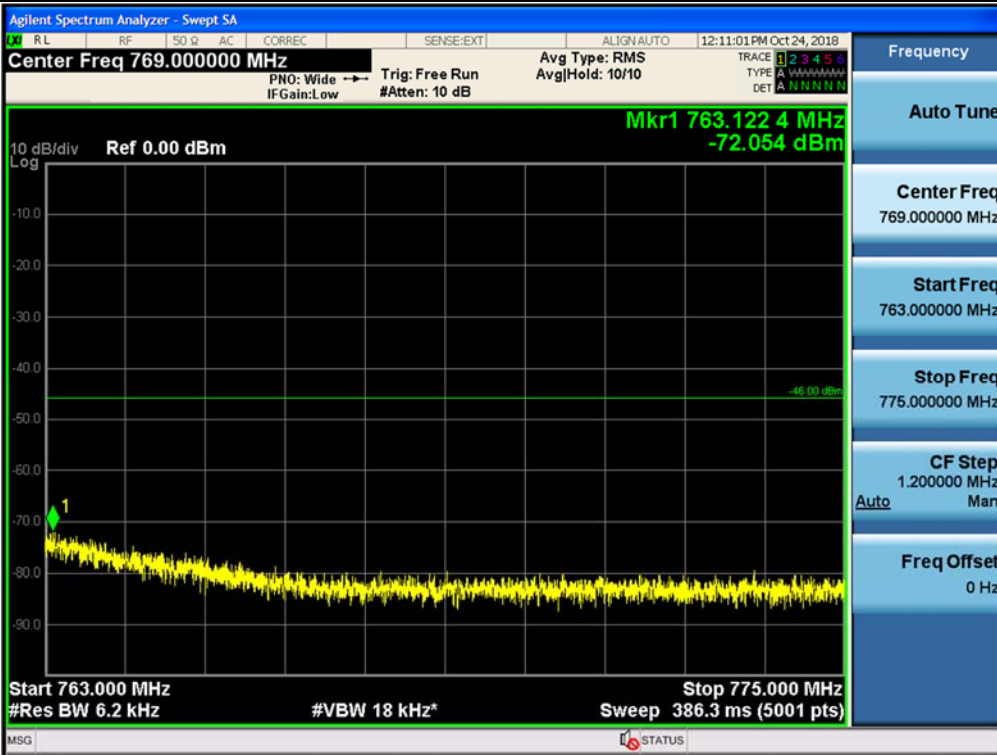

Spurious / Upper 700 MHz / Downlink / LTE 10 MHz / Middle / 6 GHz ~ 8 GHz

Spurious / Upper 700 MHz / Downlink / LTE 10 MHz / Middle / 763 MHz ~ 775 MHz

Spurious / Upper 700 MHz / Downlink / LTE 10 MHz / Middle / 793 MHz ~ 805 GHz

Spurious / Upper 700 MHz / Downlink / LTE 10 MHz / Middle / 1 559 MHz ~ 1610 MHz (1 MHz)

Spurious / Upper 700 MHz / Downlink / LTE 10 MHz / Middle / 1 559 MHz ~ 1610 MHz (700 Hz (1))

Spurious / Upper 700 MHz / Downlink / LTE 10 MHz / Middle / 1 559 MHz ~ 1610 MHz (700 Hz (2))