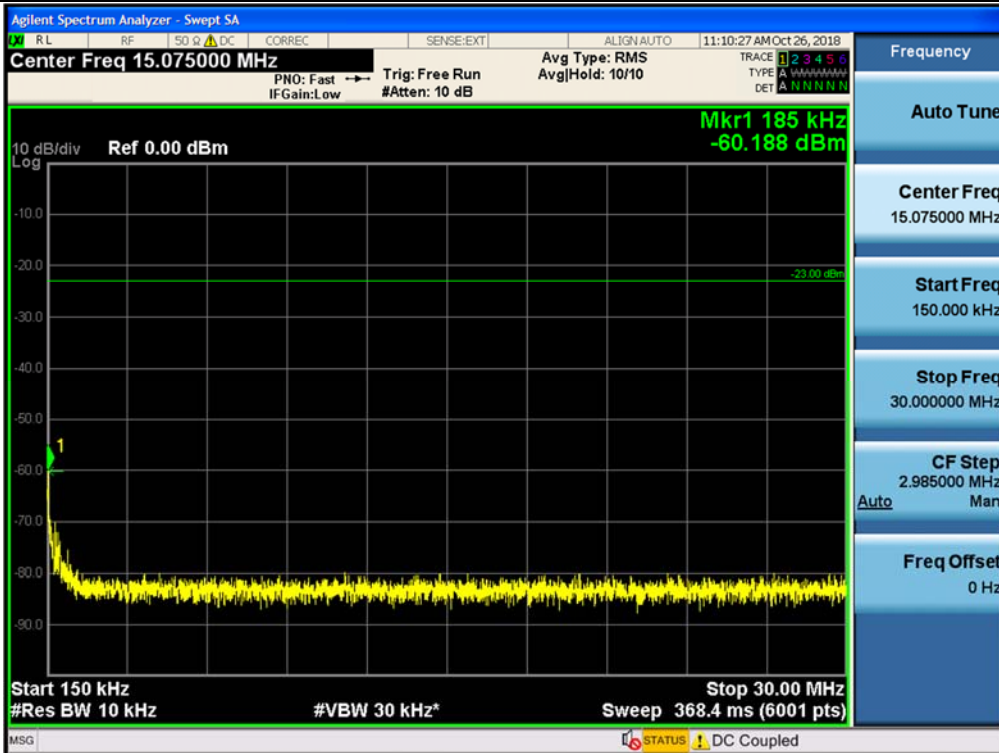

Spurious / Upper 700 MHz / Downlink / LTE 10 MHz / Middle / 1 559 MHz ~ 1610 MHz (700 Hz (3))

Spurious / Upper 700 MHz / Downlink / LTE 10 MHz / Middle / 1 559 MHz ~ 1610 MHz (700 Hz (4))

Spurious / Cellular / Uplink / CDMA / Low / 9 kHz ~ 150 kHz

Spurious / Cellular / Uplink / CDMA / Low / 150 kHz ~ 30 MHz

Spurious / Cellular / Uplink / CDMA / Low / 30 MHz ~ Low edge

Spurious / Cellular / Uplink / CDMA / Low / High edge ~ 2 GHz

Spurious / Cellular / Uplink / CDMA / Low / 2 GHz ~ 4 GHz