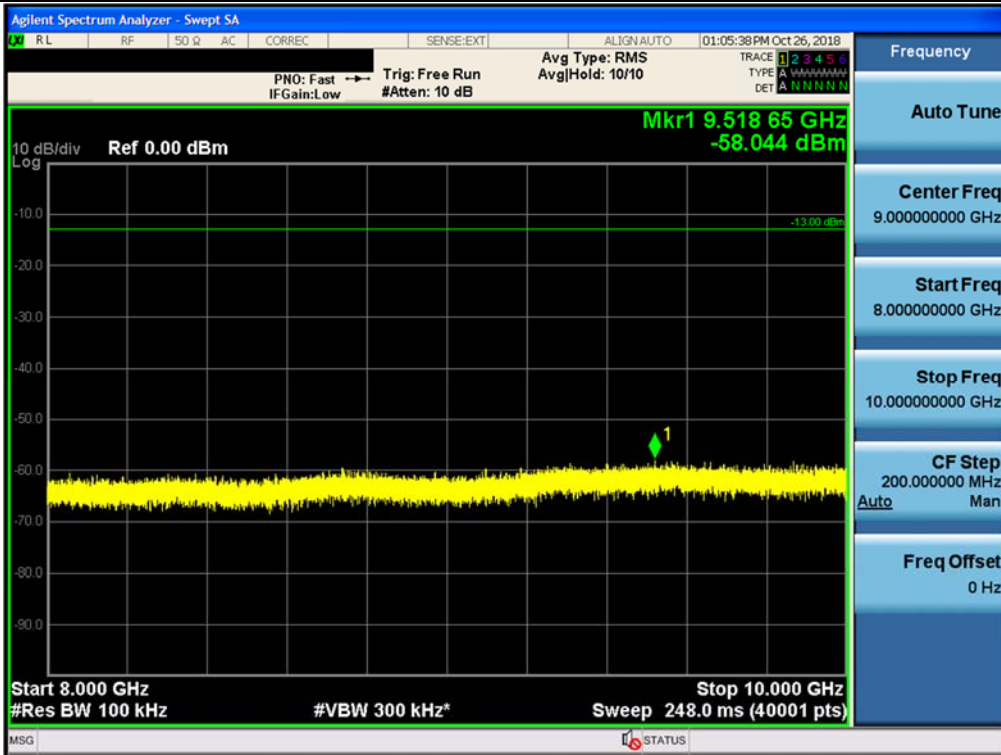

Spurious / Cellular / Uplink / CDMA / High / 150 kHz ~ 30 MHz

Spurious / Cellular / Uplink / CDMA / High / 30 MHz ~ Low edge

Spurious / Cellular / Uplink / CDMA / High / High edge ~ 2 GHz

Spurious / Cellular / Uplink / CDMA / High / 2 GHz ~ 4 GHz

Spurious / Cellular / Uplink / CDMA / High / 4 GHz ~ 6 GHz

Spurious / Cellular / Uplink / CDMA / High / 6 GHz ~ 8 GHz

Spurious / Cellular / Uplink / CDMA / High / 8 GHz ~ 10 GHz

Spurious / Cellular / Uplink / LTE 5 MHz / Low / 9 kHz ~ 150 kHz

Spurious / Cellular / Uplink / LTE 5 MHz / Low / 150 kHz ~ 30 MHz

Spurious / Cellular / Uplink / LTE 5 MHz / Low / 30 MHz ~ Low edge

Spurious / Cellular / Uplink / LTE 5 MHz / Low / High edge ~ 2 GHz

Spurious / Cellular / Uplink / LTE 5 MHz / Low / 2 GHz ~ 4 GHz