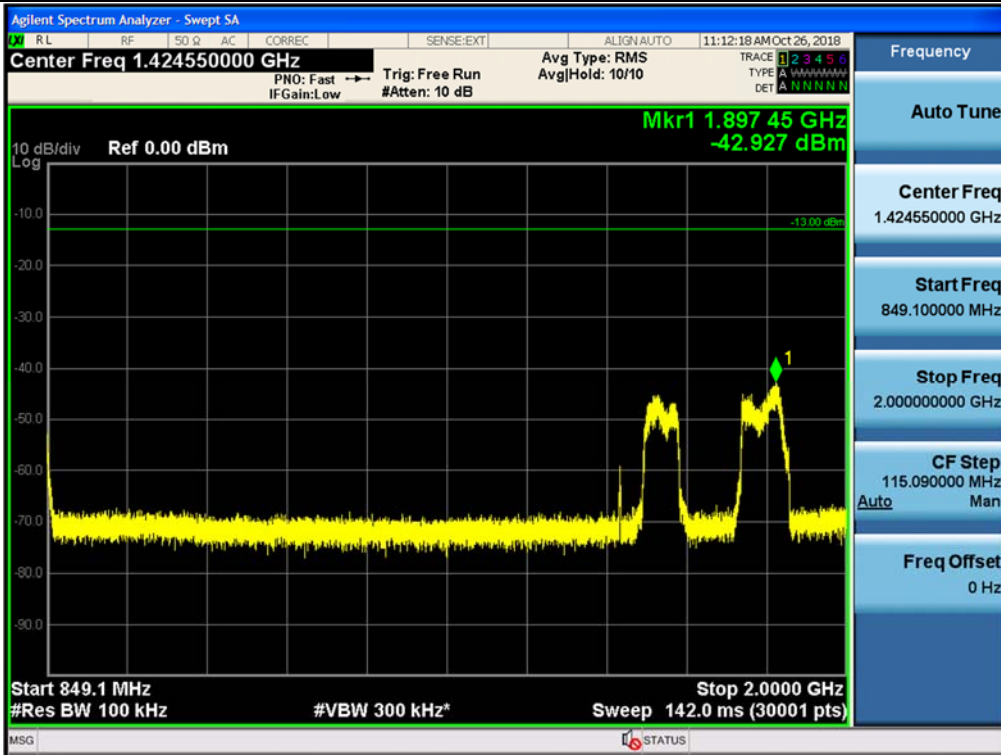

Spurious / Cellular / Uplink / CDMA / Low / 150 kHz ~ 30 MHz

Spurious / Cellular / Uplink / CDMA / Low / 30 MHz ~ Low edge

Spurious / Cellular / Uplink / CDMA / Low / High edge ~ 2 GHz

Spurious / Cellular / Uplink / CDMA / Low / 2 GHz ~ 4 GHz

Spurious / Cellular / Uplink / CDMA / Low / 4 GHz ~ 6 GHz

Spurious / Cellular / Uplink / CDMA / Low / 6 GHz ~ 8 GHz

Spurious / Cellular / Uplink / CDMA / Low / 8 GHz ~ 10 GHz

Spurious / Cellular / Uplink / CDMA / Middle / 9 kHz ~ 150 kHz

Spurious / Cellular / Uplink / CDMA / Middle / 150 kHz ~ 30 MHz

Spurious / Cellular / Uplink / CDMA / Middle / 30 MHz ~ Low edge

Spurious / Cellular / Uplink / CDMA / Middle / High edge ~ 2 GHz

Spurious / Cellular / Uplink / CDMA / Middle / 2 GHz ~ 4 GHz