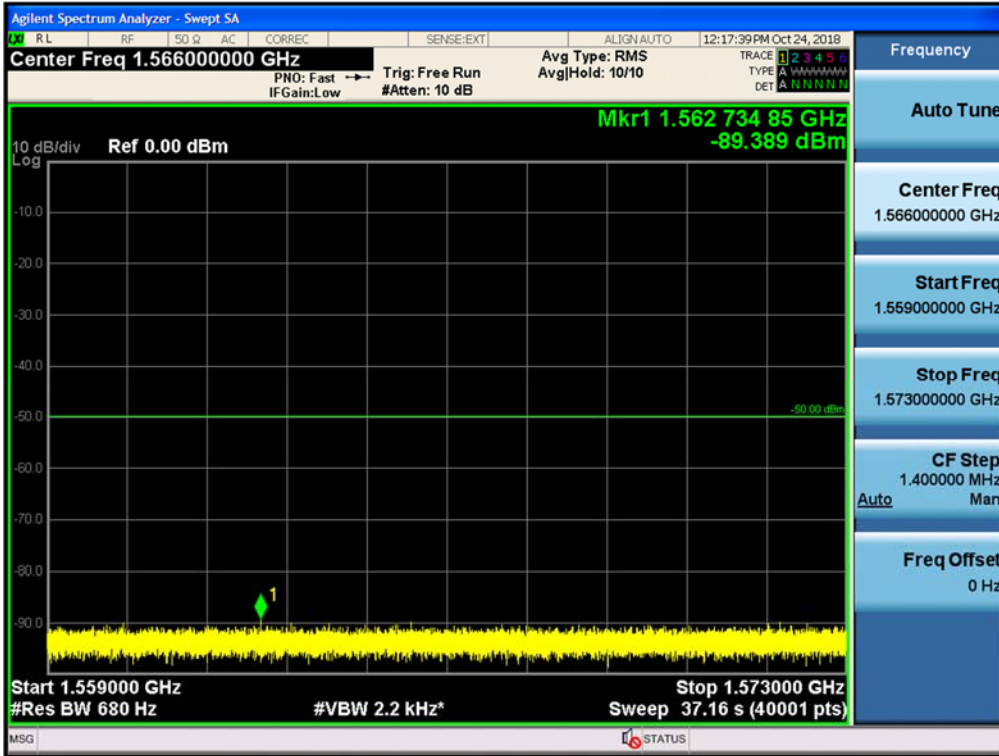

Spurious / Upper 700 MHz / Downlink / LTE 10 MHz / Middle / 6 GHz ~ 8 GHz

Spurious / Upper 700 MHz / Downlink / LTE 10 MHz / Middle / 763 MHz ~ 775 MHz

Spurious / Upper 700 MHz / Downlink / LTE 10 MHz / Middle / 793 MHz ~ 805 GHz

Spurious / Upper 700 MHz / Downlink / LTE 10 MHz / Middle / 1 559 MHz ~ 1610 MHz (1 MHz)

Spurious / Upper 700 MHz / Downlink / LTE 10 MHz / Middle / 1 559 MHz ~ 1610 MHz (700 Hz (1))

Spurious / Upper 700 MHz / Downlink / LTE 10 MHz / Middle / 1 559 MHz ~ 1610 MHz (700 Hz (2))