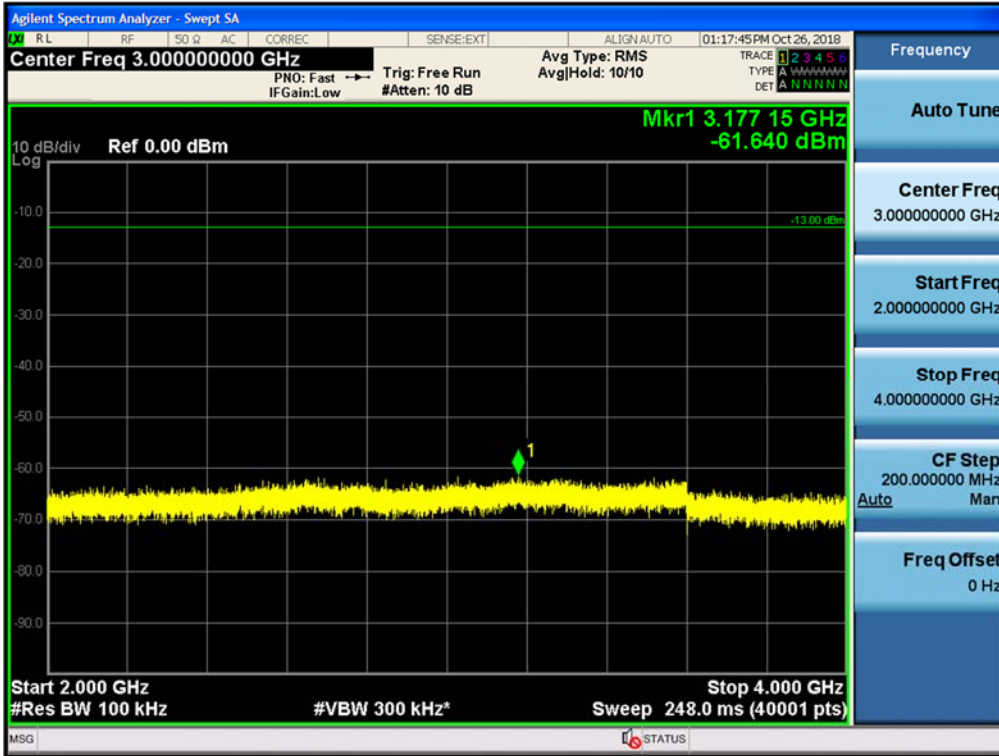

Spurious / Cellular / Uplink / CDMA / High / 4 GHz ~ 6 GHz

Spurious / Cellular / Uplink / CDMA / High / 6 GHz ~ 8 GHz

Spurious / Cellular / Uplink / CDMA / High / 8 GHz ~ 10 GHz

Spurious / Cellular / Uplink / LTE 5 MHz / Low / 9 kHz ~ 150 kHz

Spurious / Cellular / Uplink / LTE 5 MHz / Low / 150 kHz ~ 30 MHz

Spurious / Cellular / Uplink / LTE 5 MHz / Low / 30 MHz ~ Low edge

Spurious / Cellular / Uplink / LTE 5 MHz / Low / High edge ~ 2 GHz

Spurious / Cellular / Uplink / LTE 5 MHz / Low / 2 GHz ~ 4 GHz

Spurious / Cellular / Uplink / LTE 5 MHz / Low / 4 GHz ~ 6 GHz