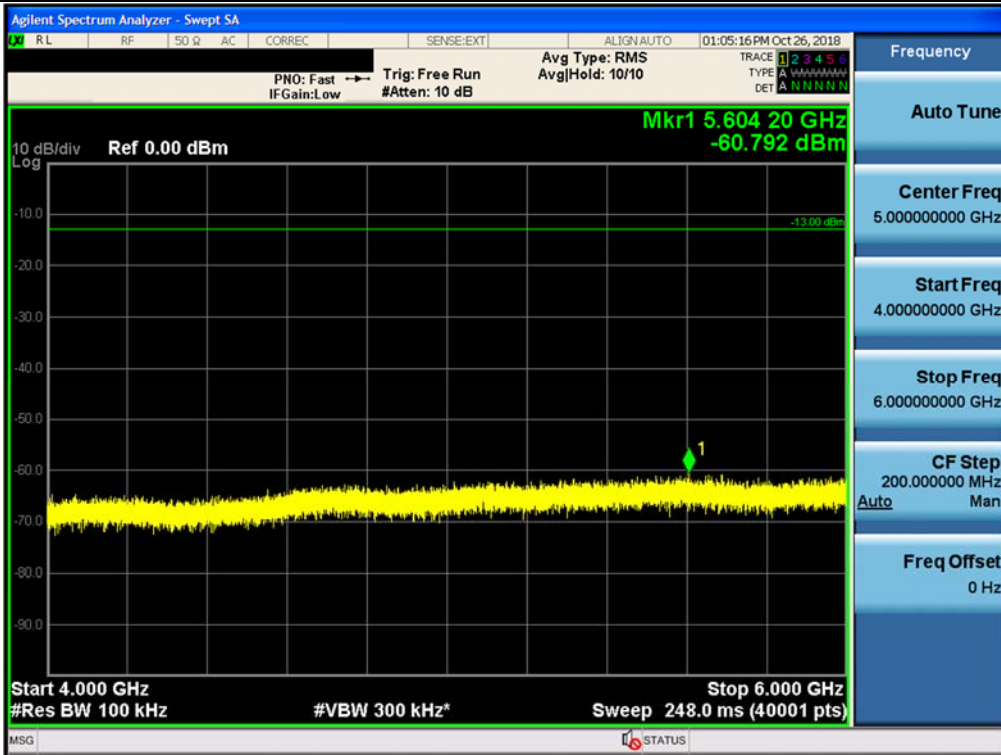

Spurious / Cellular / Uplink / CDMA / High / 150 kHz ~ 30 MHz

Spurious / Cellular / Uplink / CDMA / High / 30 MHz ~ Low edge

Spurious / Cellular / Uplink / CDMA / High / High edge ~ 2 GHz

Spurious / Cellular / Uplink / CDMA / High / 2 GHz ~ 4 GHz

Spurious / Cellular / Uplink / CDMA / High / 4 GHz ~ 6 GHz

Spurious / Cellular / Uplink / CDMA / High / 6 GHz ~ 8 GHz

Spurious / Cellular / Uplink / CDMA / High / 8 GHz ~ 10 GHz

Spurious / Cellular / Uplink / LTE 5 MHz / Low / 9 kHz ~ 150 kHz

Spurious / Cellular / Uplink / LTE 5 MHz / Low / 150 kHz ~ 30 MHz

Spurious / Cellular / Uplink / LTE 5 MHz / Low / 30 MHz ~ Low edge

Spurious / Cellular / Uplink / LTE 5 MHz / Low / High edge ~ 2 GHz

Spurious / Cellular / Uplink / LTE 5 MHz / Low / 2 GHz ~ 4 GHz