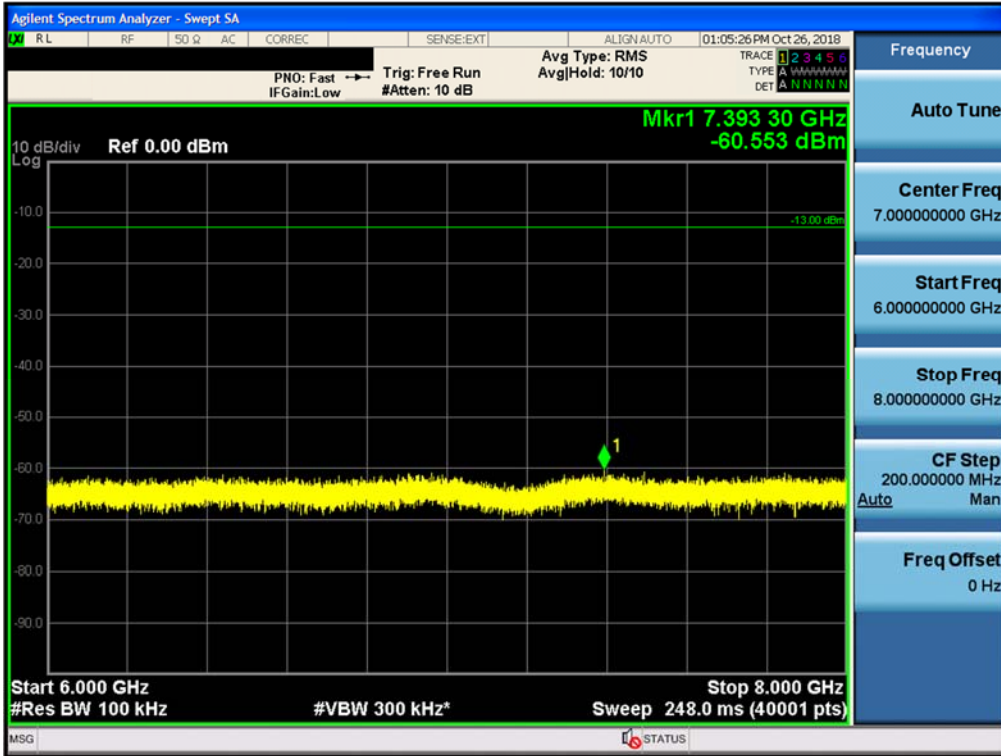

Spurious / Cellular / Uplink / CDMA / High / 150 kHz ~ 30 MHz

Spurious / Cellular / Uplink / CDMA / High / 30 MHz ~ Low edge

Spurious / Cellular / Uplink / CDMA / High / High edge ~ 2 GHz

Spurious / Cellular / Uplink / CDMA / High / 2 GHz ~ 4 GHz

Spurious / Cellular / Uplink / CDMA / High / 4 GHz ~ 6 GHz

Spurious / Cellular / Uplink / CDMA / High / 6 GHz ~ 8 GHz

Spurious / Cellular / Uplink / CDMA / High / 8 GHz ~ 10 GHz

Spurious / Cellular / Uplink / LTE 5 MHz / Low / 9 kHz ~ 150 kHz

Spurious / Cellular / Uplink / LTE 5 MHz / Low / 150 kHz ~ 30 MHz

Spurious / Cellular / Uplink / LTE 5 MHz / Low / 30 MHz ~ Low edge

Spurious / Cellular / Uplink / LTE 5 MHz / Low / High edge ~ 2 GHz

Spurious / Cellular / Uplink / LTE 5 MHz / Low / 2 GHz ~ 4 GHz