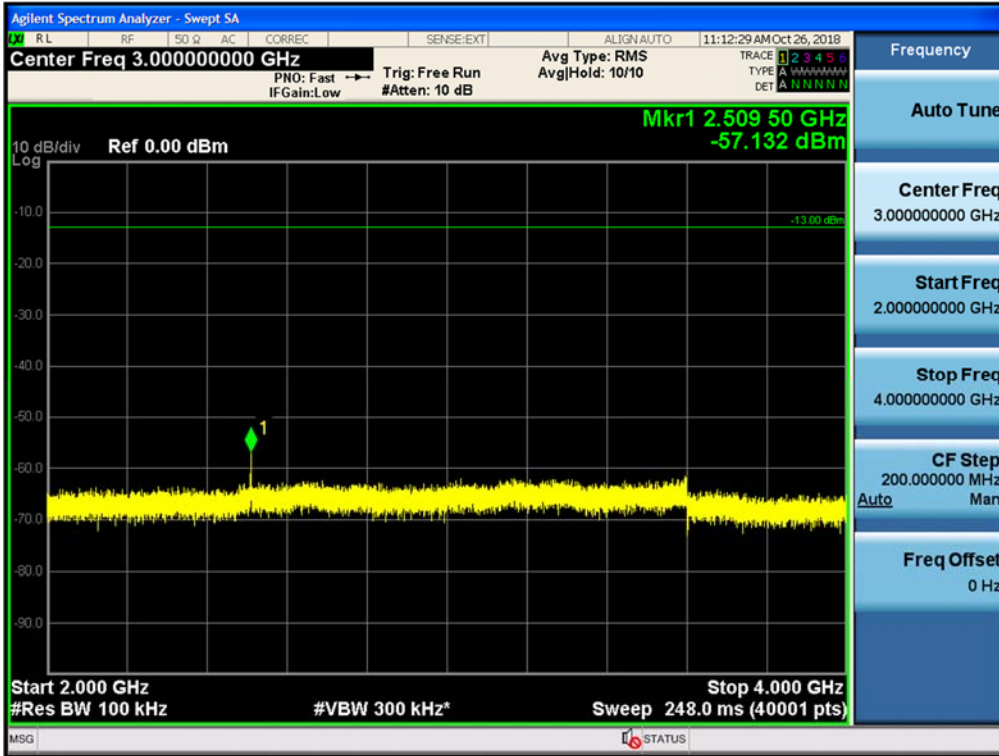

Spurious / Cellular / Uplink / CDMA / Middle / 150 kHz ~ 30 MHz

Spurious / Cellular / Uplink / CDMA / Middle / 30 MHz ~ Low edge

Spurious / Cellular / Uplink / CDMA / Middle / High edge ~ 2 GHz

Spurious / Cellular / Uplink / CDMA / Middle / 2 GHz ~ 4 GHz

Spurious / Cellular / Uplink / CDMA / Middle / 4 GHz ~ 6 GHz

Spurious / Cellular / Uplink / CDMA / Middle / 6 GHz ~ 8 GHz

Spurious / Cellular / Uplink / CDMA / Middle / 8 GHz ~ 10 GHz

Spurious / Cellular / Uplink / CDMA / High / 9 kHz ~ 150 kHz