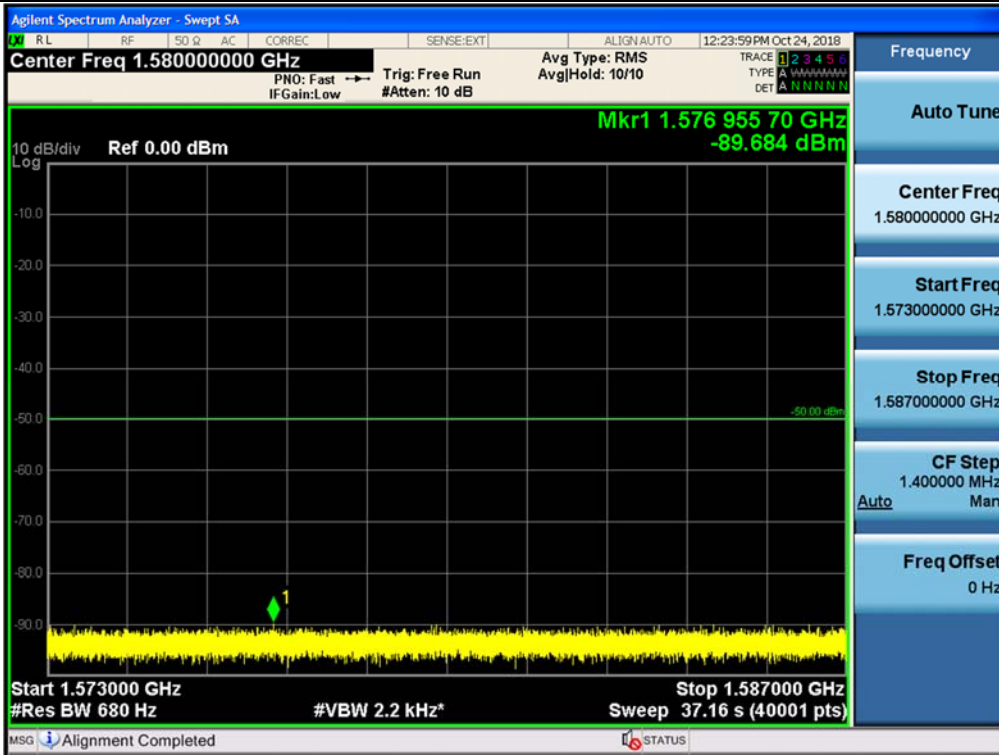

Spurious / Upper 700 MHz / Downlink / LTE 10 MHz / Middle / 6 GHz ~ 8 GHz

Spurious / Upper 700 MHz / Downlink / LTE 10 MHz / Middle / 763 MHz ~ 775 MHz

Spurious / Upper 700 MHz / Downlink / LTE 10 MHz / Middle / 793 MHz ~ 805 GHz

Spurious / Upper 700 MHz / Downlink / LTE 10 MHz / Middle / 1 559 MHz ~ 1610 MHz (1 MHz)

Spurious / Upper 700 MHz / Downlink / LTE 10 MHz / Middle / 1 559 MHz ~ 1610 MHz (700 Hz (1))

Spurious / Upper 700 MHz / Downlink / LTE 10 MHz / Middle / 1 559 MHz ~ 1610 MHz (700 Hz (2))