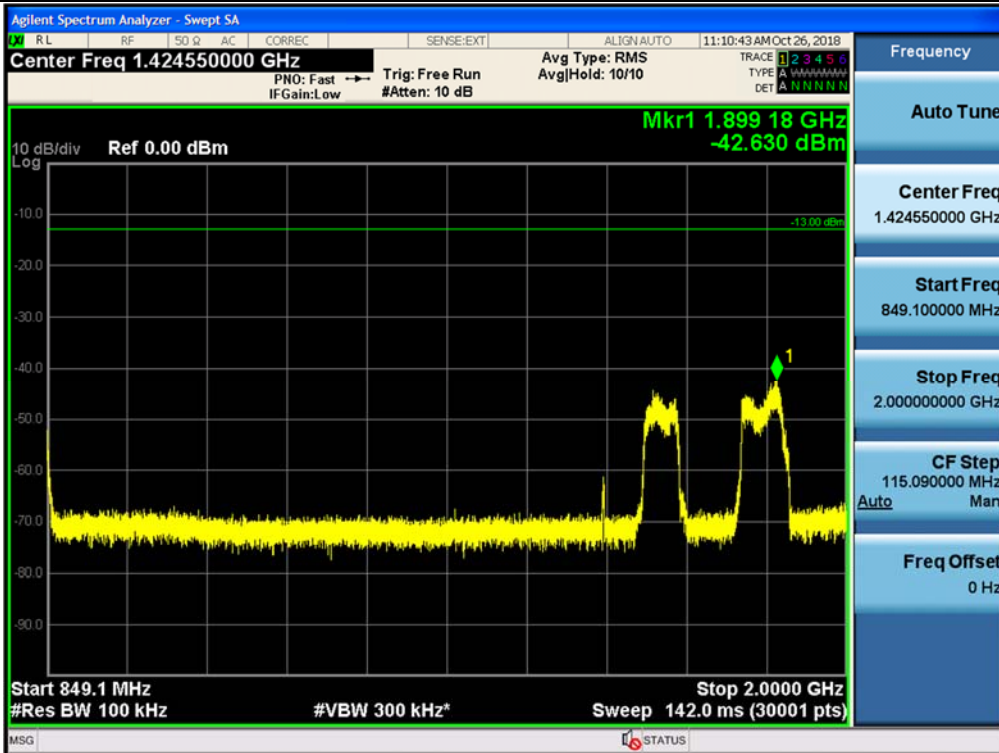

Spurious / Cellular / Uplink / CDMA / Low / 150 kHz ~ 30 MHz

Spurious / Cellular / Uplink / CDMA / Low / 30 MHz ~ Low edge

Spurious / Cellular / Uplink / CDMA / Low / High edge ~ 2 GHz

Spurious / Cellular / Uplink / CDMA / Low / 2 GHz ~ 4 GHz

Spurious / Cellular / Uplink / CDMA / Low / 4 GHz ~ 6 GHz

Spurious / Cellular / Uplink / CDMA / Low / 6 GHz ~ 8 GHz

Spurious / Cellular / Uplink / CDMA / Low / 8 GHz ~ 10 GHz

Spurious / Cellular / Uplink / CDMA / Middle / 9 kHz ~ 150 kHz