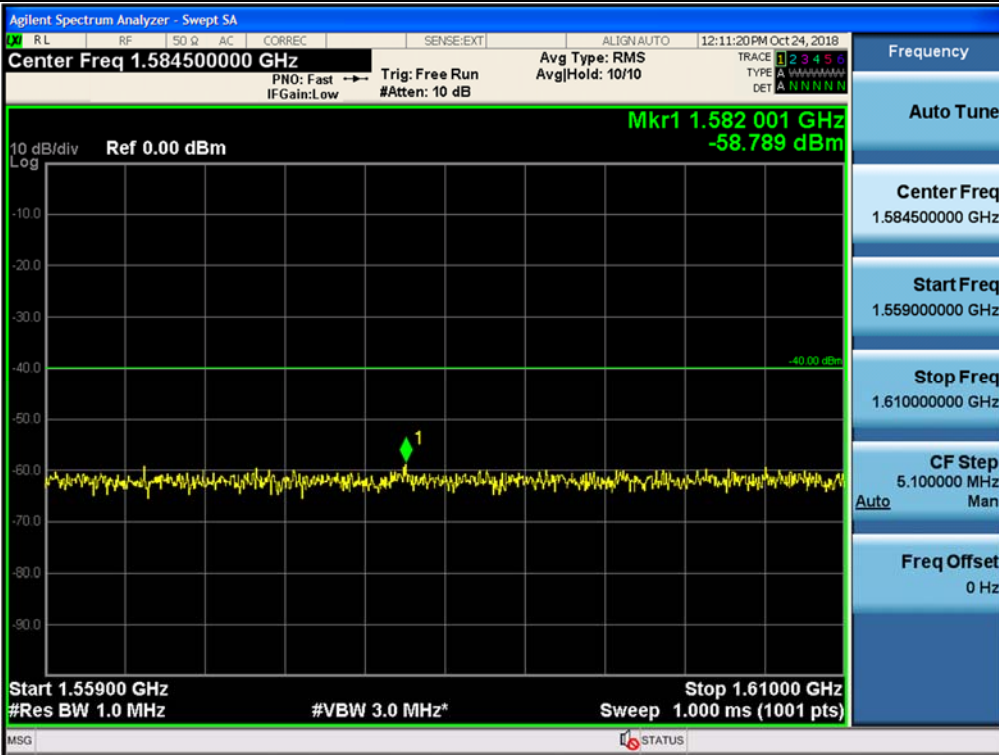

Spurious / Upper 700 MHz / Downlink / LTE 10 MHz / Middle / 6 GHz ~ 8 GHz

Spurious / Upper 700 MHz / Downlink / LTE 10 MHz / Middle / 763 MHz ~ 775 MHz

Spurious / Upper 700 MHz / Downlink / LTE 10 MHz / Middle / 793 MHz ~ 805 GHz

Spurious / Upper 700 MHz / Downlink / LTE 10 MHz / Middle / 1 559 MHz ~ 1610 MHz (1 MHz)

Spurious / Upper 700 MHz / Downlink / LTE 10 MHz / Middle / 1 559 MHz ~ 1610 MHz (700 Hz (1))

Spurious / Upper 700 MHz / Downlink / LTE 10 MHz / Middle / 1 559 MHz ~ 1610 MHz (700 Hz (2))