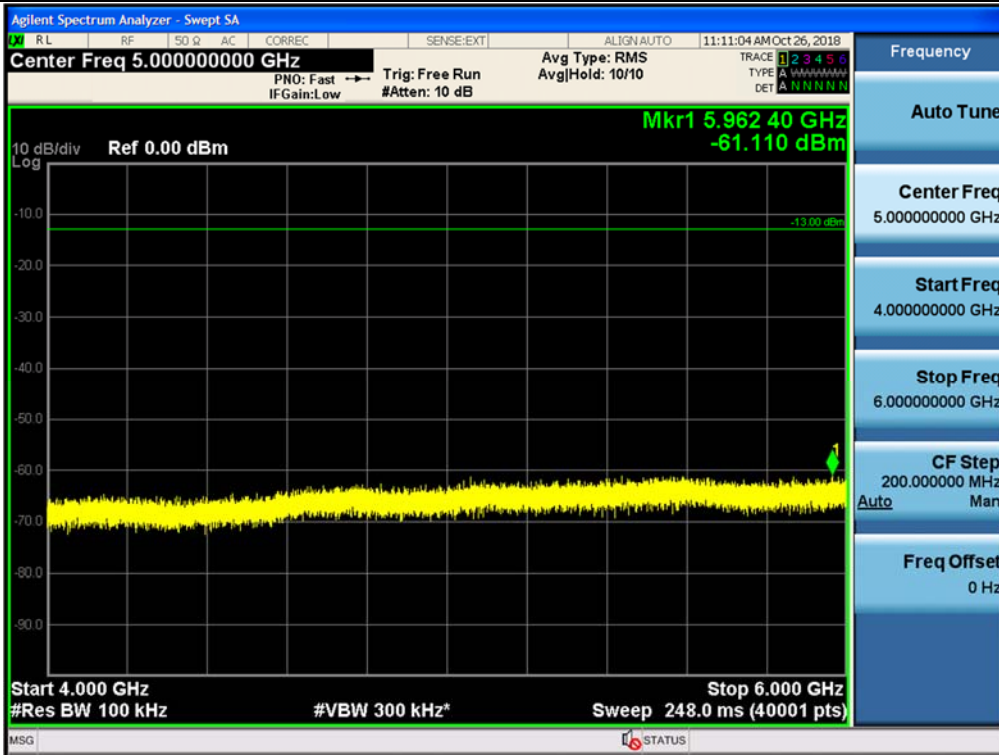

Spurious / Cellular / Uplink / CDMA / Low / 150 kHz ~ 30 MHz

Spurious / Cellular / Uplink / CDMA / Low / 30 MHz ~ Low edge

Spurious / Cellular / Uplink / CDMA / Low / High edge ~ 2 GHz

Spurious / Cellular / Uplink / CDMA / Low / 2 GHz ~ 4 GHz

Spurious / Cellular / Uplink / CDMA / Low / 4 GHz ~ 6 GHz

Spurious / Cellular / Uplink / CDMA / Low / 6 GHz ~ 8 GHz

Spurious / Cellular / Uplink / CDMA / Low / 8 GHz ~ 10 GHz

Spurious / Cellular / Uplink / CDMA / Middle / 9 kHz ~ 150 kHz