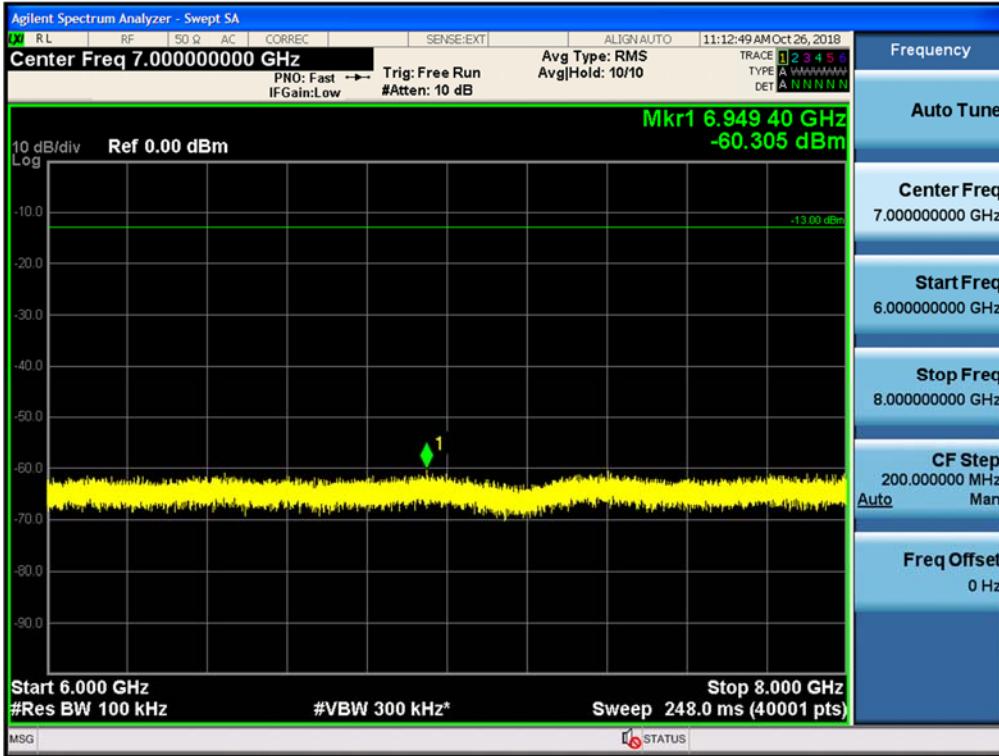

Spurious / Cellular / Uplink / CDMA / Middle / 150 kHz ~ 30 MHz

Spurious / Cellular / Uplink / CDMA / Middle / 30 MHz ~ Low edge

Spurious / Cellular / Uplink / CDMA / Middle / High edge ~ 2 GHz

Spurious / Cellular / Uplink / CDMA / Middle / 2 GHz ~ 4 GHz

Spurious / Cellular / Uplink / CDMA / Middle / 4 GHz ~ 6 GHz

Spurious / Cellular / Uplink / CDMA / Middle / 6 GHz ~ 8 GHz

Spurious / Cellular / Uplink / CDMA / Middle / 8 GHz ~ 10 GHz

Spurious / Cellular / Uplink / CDMA / High / 9 kHz ~ 150 kHz