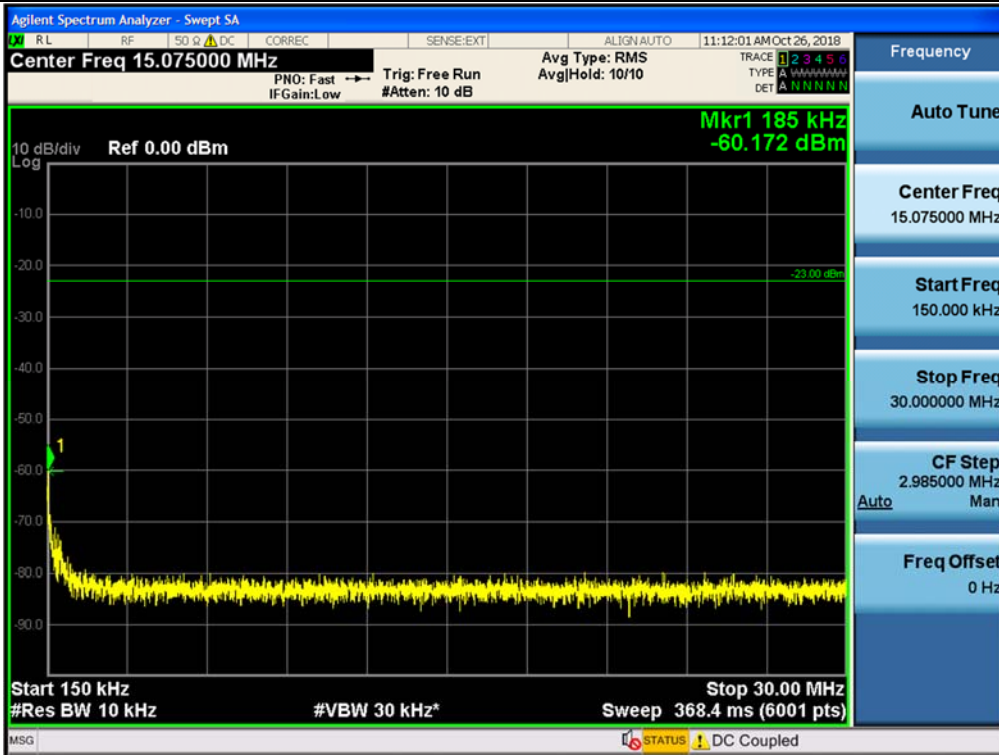

Spurious / Cellular / Uplink / CDMA / Low / 4 GHz ~ 6 GHz

Spurious / Cellular / Uplink / CDMA / Low / 6 GHz ~ 8 GHz

Spurious / Cellular / Uplink / CDMA / Low / 8 GHz ~ 10 GHz

Spurious / Cellular / Uplink / CDMA / Middle / 9 kHz ~ 150 kHz

Spurious / Cellular / Uplink / CDMA / Middle / 150 kHz ~ 30 MHz

Spurious / Cellular / Uplink / CDMA / Middle / 30 MHz ~ Low edge

Spurious / Cellular / Uplink / CDMA / Middle / High edge ~ 2 GHz

Spurious / Cellular / Uplink / CDMA / Middle / 2 GHz ~ 4 GHz