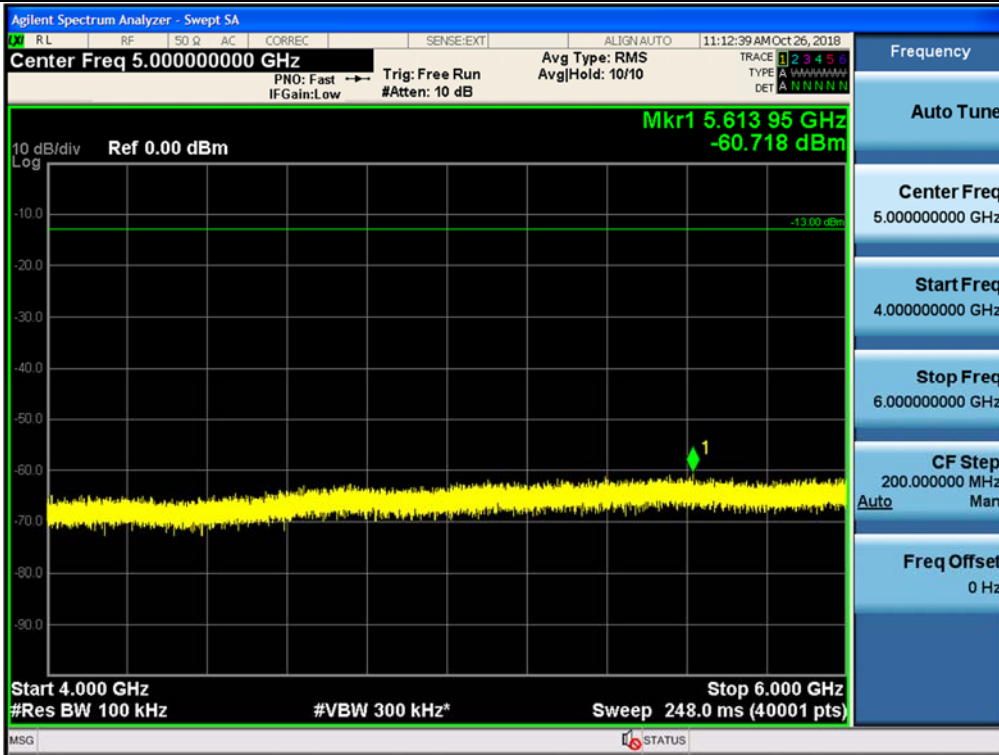

Spurious / Cellular / Uplink / CDMA / Middle / 4 GHz ~ 6 GHz