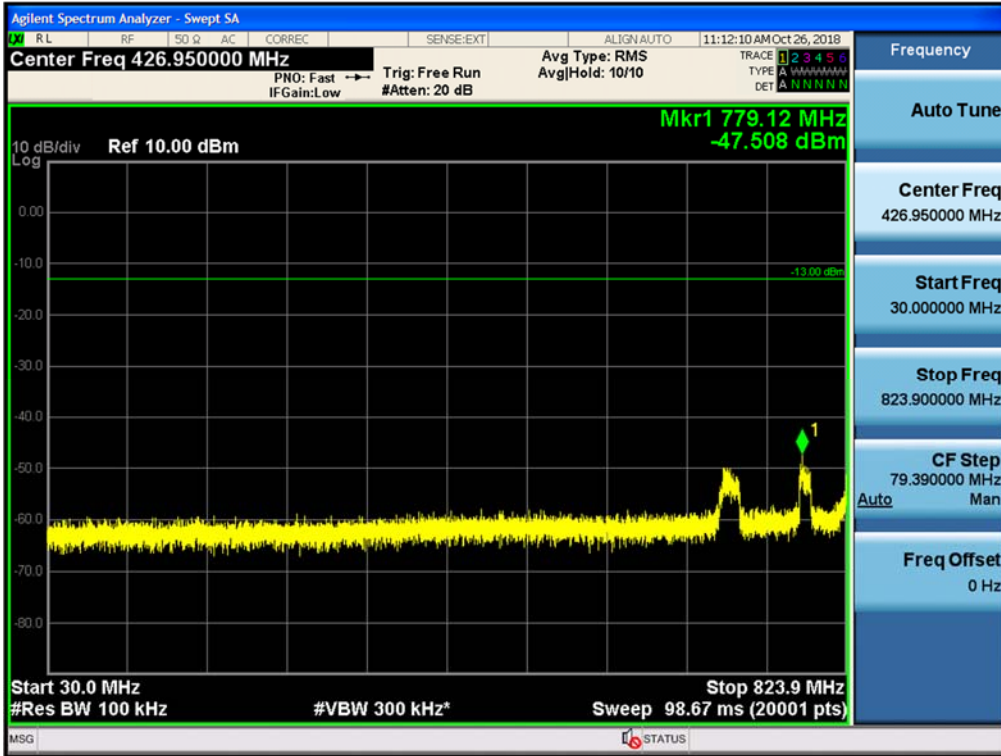

Spurious / Cellular / Uplink / CDMA / Low / 4 GHz ~ 6 GHz

Spurious / Cellular / Uplink / CDMA / Low / 6 GHz ~ 8 GHz

Spurious / Cellular / Uplink / CDMA / Low / 8 GHz ~ 10 GHz

Spurious / Cellular / Uplink / CDMA / Middle / 9 kHz ~ 150 kHz

Spurious / Cellular / Uplink / CDMA / Middle / 150 kHz ~ 30 MHz

Spurious / Cellular / Uplink / CDMA / Middle / 30 MHz ~ Low edge

Spurious / Cellular / Uplink / CDMA / Middle / High edge ~ 2 GHz

Spurious / Cellular / Uplink / CDMA / Middle / 2 GHz ~ 4 GHz