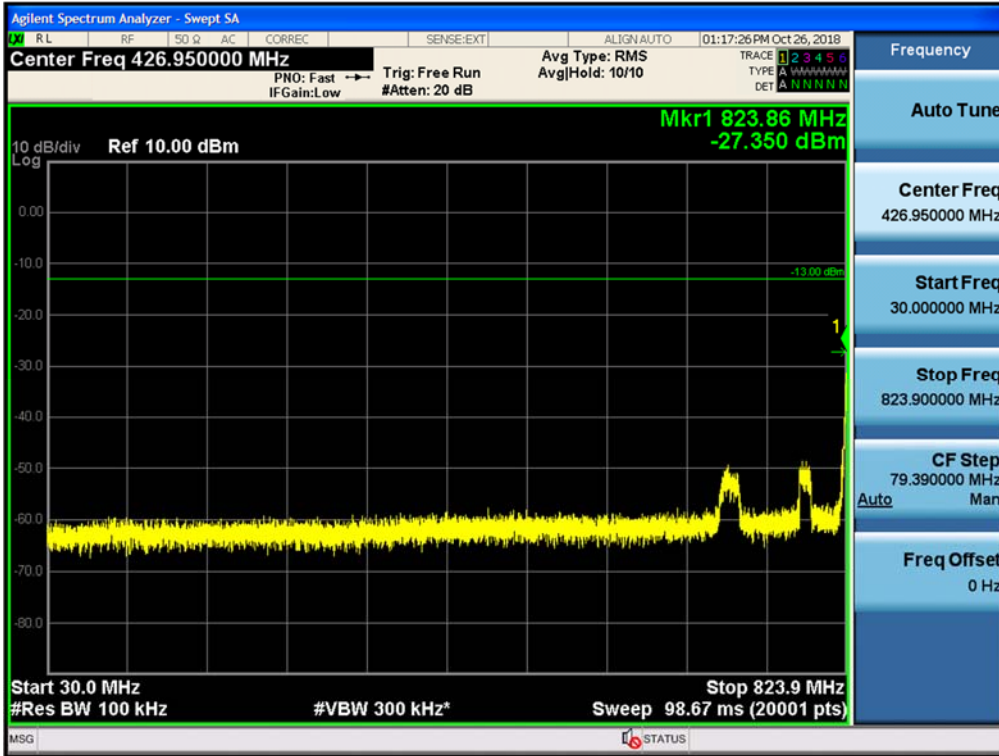

Spurious / Cellular / Uplink / CDMA / High / 150 kHz ~ 30 MHz

Spurious / Cellular / Uplink / CDMA / High / 30 MHz ~ Low edge

Spurious / Cellular / Uplink / CDMA / High / High edge ~ 2 GHz

Spurious / Cellular / Uplink / CDMA / High / 2 GHz ~ 4 GHz

Spurious / Cellular / Uplink / CDMA / High / 4 GHz ~ 6 GHz

Spurious / Cellular / Uplink / CDMA / High / 6 GHz ~ 8 GHz

Spurious / Cellular / Uplink / CDMA / High / 8 GHz ~ 10 GHz

Spurious / Cellular / Uplink / LTE 5 MHz / Low / 9 kHz ~ 150 kHz

Spurious / Cellular / Uplink / LTE 5 MHz / Low / 150 kHz ~ 30 MHz

Spurious / Cellular / Uplink / LTE 5 MHz / Low / 30 MHz ~ Low edge

Spurious / Cellular / Uplink / LTE 5 MHz / Low / High edge ~ 2 GHz

Spurious / Cellular / Uplink / LTE 5 MHz / Low / 2 GHz ~ 4 GHz

Spurious / Cellular / Uplink / LTE 5 MHz / Low / 4 GHz ~ 6 GHz