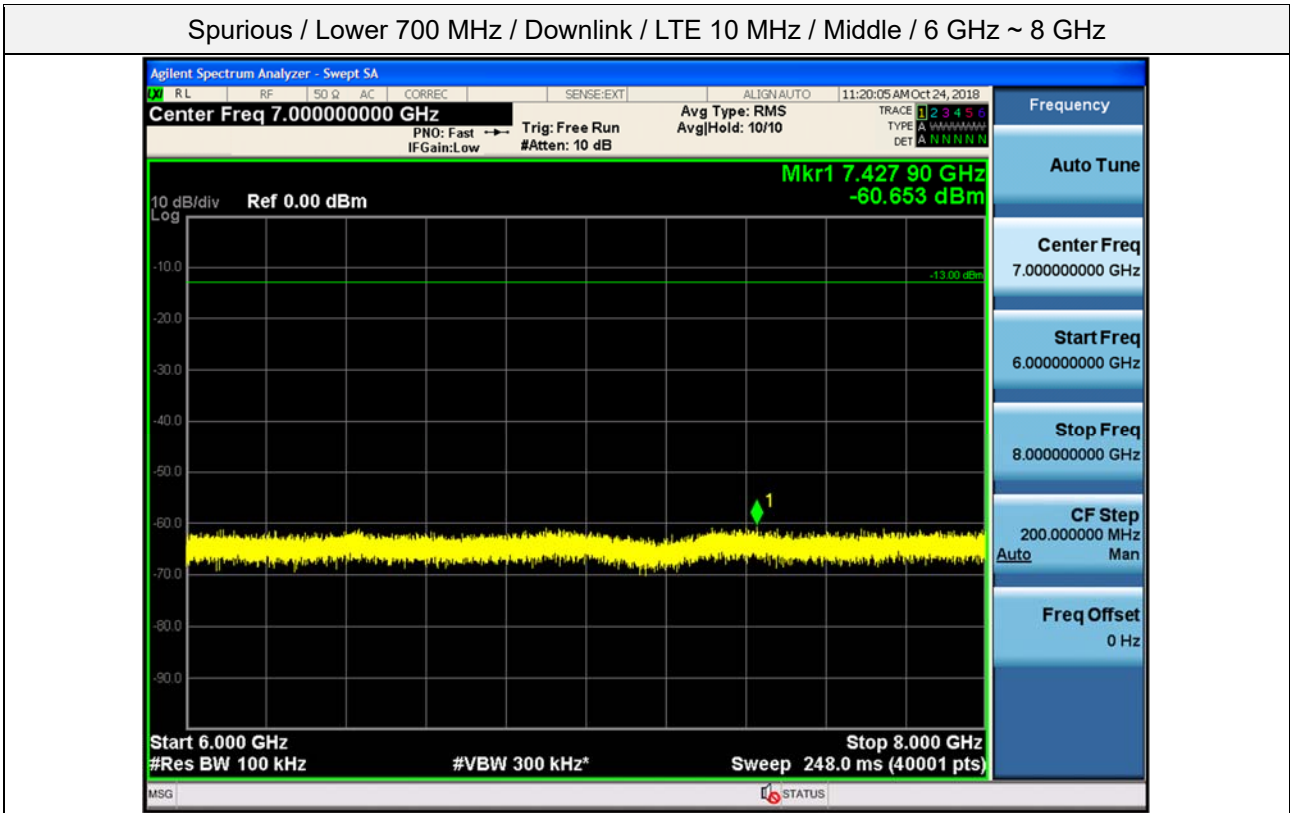

Spurious / Lower 700 MHz / Downlink / LTE 10 MHz / Middle / 9 kHz ~ 150 kHz

Spurious / Lower 700 MHz / Downlink / LTE 10 MHz / Middle / 150 kHz ~ 30 MHz

Spurious / Lower 700 MHz / Downlink / LTE 10 MHz / Middle / 30 MHz ~ Low edge

Spurious / Lower 700 MHz / Downlink / LTE 10 MHz / Middle / High edge ~ 2 GHz

Spurious / Lower 700 MHz / Downlink / LTE 10 MHz / Middle / 2 GHz ~ 4 GHz

Spurious / Lower 700 MHz / Downlink / LTE 10 MHz / Middle / 4 GHz ~ 6 GHz

Spurious / Lower 700 MHz / Downlink / LTE 10 MHz / High / 9 kHz ~ 150 kHz

Spurious / Lower 700 MHz / Downlink / LTE 10 MHz / High / 150 kHz ~ 30 MHz

Spurious / Lower 700 MHz / Downlink / LTE 10 MHz / High / 30 MHz ~ Low edge

Spurious / Lower 700 MHz / Downlink / LTE 10 MHz / High / High edge ~ 2 GHz

Spurious / Lower 700 MHz / Downlink / LTE 10 MHz / High / 2 GHz ~ 4 GHz

Spurious / Lower 700 MHz / Downlink / LTE 10 MHz / High / 4 GHz ~ 6 GHz