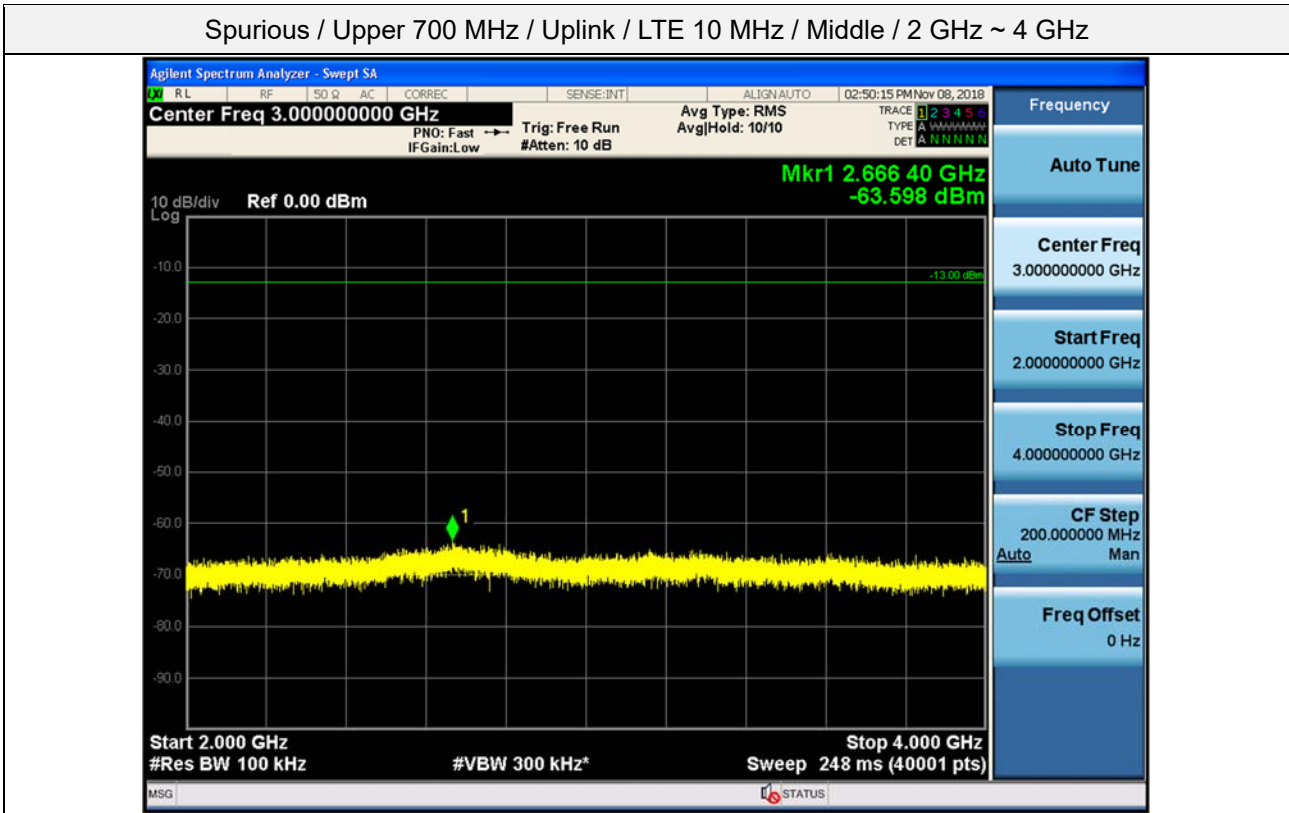

Spurious / Lower 700 MHz / Downlink / LTE 10 MHz / High / High edge ~ 2 GHz

Spurious / Lower 700 MHz / Downlink / LTE 10 MHz / High / 2 GHz ~ 4 GHz

Spurious / Lower 700 MHz / Downlink / LTE 10 MHz / High / 4 GHz ~ 6 GHz

Spurious / Lower 700 MHz / Downlink / LTE 10 MHz / High / 6 GHz ~ 8 GHz

Spurious / Upper 700 MHz / Uplink / LTE 10 MHz / Middle / 9 kHz ~ 150 kHz

Spurious / Upper 700 MHz / Uplink / LTE 10 MHz / Middle / 150 kHz ~ 30 MHz

Spurious / Upper 700 MHz / Uplink / LTE 10 MHz / Middle / 30 MHz ~ Low edge

Spurious / Upper 700 MHz / Uplink / LTE 10 MHz / Middle / High edge ~ 2 GHz

Spurious / Upper 700 MHz / Uplink / LTE 10 MHz / Middle / 2 GHz ~ 4 GHz

Spurious / Upper 700 MHz / Uplink / LTE 10 MHz / Middle / 4 GHz ~ 6 GHz

Spurious / Upper 700 MHz / Uplink / LTE 10 MHz / Middle / 6 GHz ~ 8 GHz

Spurious / Upper 700 MHz / Uplink / LTE 10 MHz / Middle / 763 MHz ~ 775 MHz