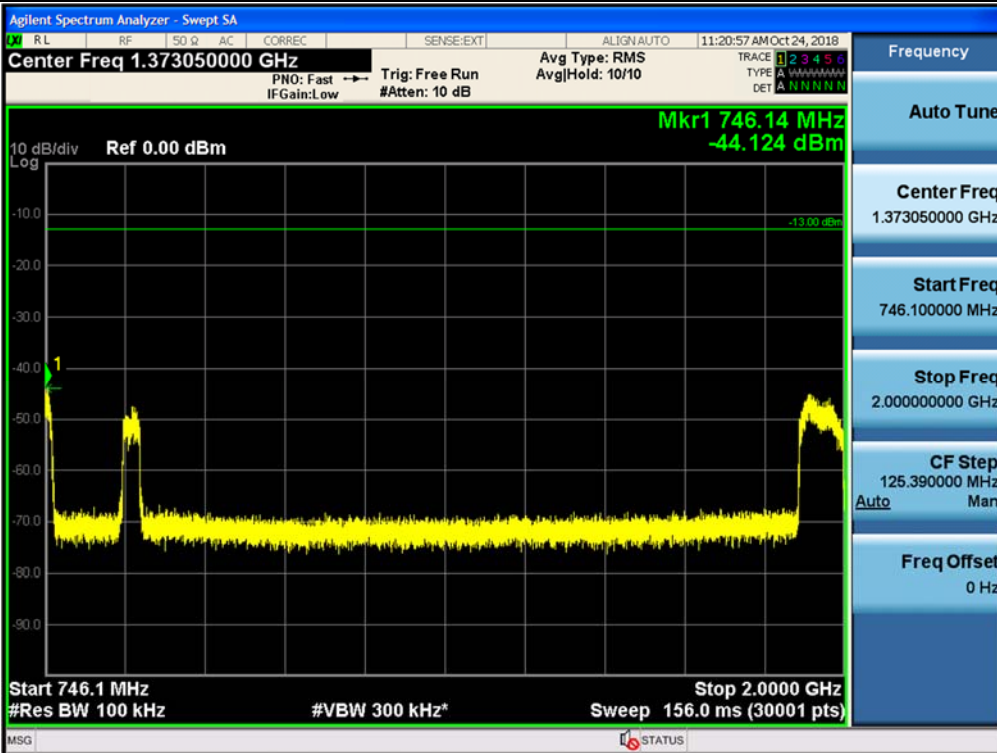

Spurious / Lower 700 MHz / Downlink / LTE 10 MHz / Middle / High edge ~ 2 GHz

Spurious / Lower 700 MHz / Downlink / LTE 10 MHz / Middle / 2 GHz ~ 4 GHz

Spurious / Lower 700 MHz / Downlink / LTE 10 MHz / Middle / 4 GHz ~ 6 GHz

Spurious / Lower 700 MHz / Downlink / LTE 10 MHz / High / 9 kHz ~ 150 kHz

Spurious / Lower 700 MHz / Downlink / LTE 10 MHz / High / 150 kHz ~ 30 MHz

Spurious / Lower 700 MHz / Downlink / LTE 10 MHz / High / 30 MHz ~ Low edge

Spurious / Lower 700 MHz / Downlink / LTE 10 MHz / High / High edge ~ 2 GHz

Spurious / Lower 700 MHz / Downlink / LTE 10 MHz / High / 2 GHz ~ 4 GHz

Spurious / Lower 700 MHz / Downlink / LTE 10 MHz / High / 4 GHz ~ 6 GHz