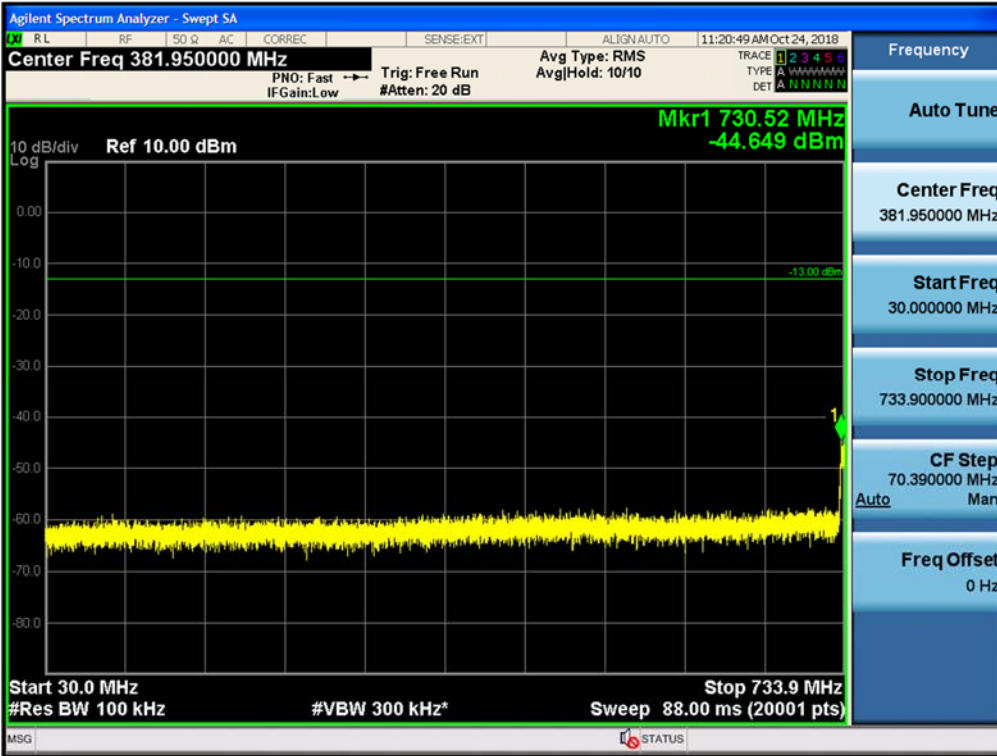

Spurious / Lower 700 MHz / Downlink / LTE 10 MHz / Middle / 9 kHz ~ 150 kHz

Spurious / Lower 700 MHz / Downlink / LTE 10 MHz / Middle / 150 kHz ~ 30 MHz

Spurious / Lower 700 MHz / Downlink / LTE 10 MHz / Middle / 30 MHz ~ Low edge

Spurious / Lower 700 MHz / Downlink / LTE 10 MHz / Middle / High edge ~ 2 GHz

Spurious / Lower 700 MHz / Downlink / LTE 10 MHz / Middle / 2 GHz ~ 4 GHz

Spurious / Lower 700 MHz / Downlink / LTE 10 MHz / Middle / 4 GHz ~ 6 GHz

Spurious / Lower 700 MHz / Downlink / LTE 10 MHz / High / 9 kHz ~ 150 kHz

Spurious / Lower 700 MHz / Downlink / LTE 10 MHz / High / 150 kHz ~ 30 MHz

Spurious / Lower 700 MHz / Downlink / LTE 10 MHz / High / 30 MHz ~ Low edge

Spurious / Lower 700 MHz / Downlink / LTE 10 MHz / High / High edge ~ 2 GHz

Spurious / Lower 700 MHz / Downlink / LTE 10 MHz / High / 2 GHz ~ 4 GHz

Spurious / Lower 700 MHz / Downlink / LTE 10 MHz / High / 4 GHz ~ 6 GHz