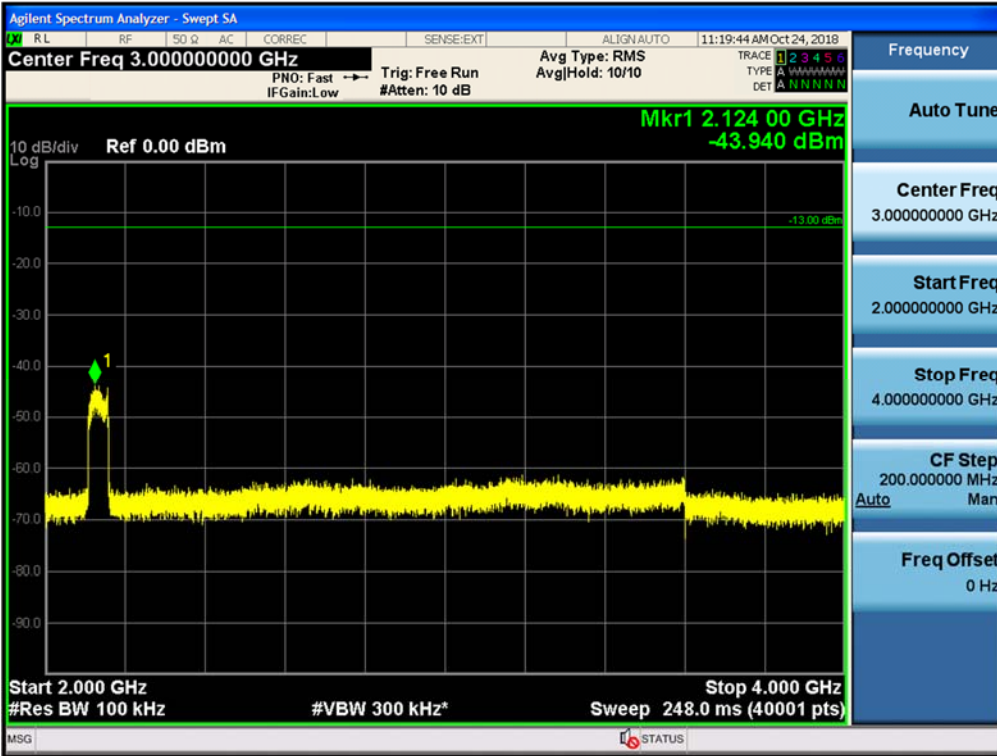

Spurious / Lower 700 MHz / Downlink / LTE 10 MHz / Low / 2 GHz ~ 4 GHz

Spurious / Lower 700 MHz / Downlink / LTE 10 MHz / Low / 4 GHz ~ 6 GHz

Spurious / Lower 700 MHz / Downlink / LTE 10 MHz / Low / 6 GHz ~ 8 GHz

Spurious / Lower 700 MHz / Downlink / LTE 10 MHz / Middle / 9 kHz ~ 150 kHz

Spurious / Lower 700 MHz / Downlink / LTE 10 MHz / Middle / 150 kHz ~ 30 MHz

Spurious / Lower 700 MHz / Downlink / LTE 10 MHz / Middle / 30 MHz ~ Low edge

Spurious / Lower 700 MHz / Downlink / LTE 10 MHz / Middle / High edge ~ 2 GHz

Spurious / Lower 700 MHz / Downlink / LTE 10 MHz / Middle / 2 GHz ~ 4 GHz

Spurious / Lower 700 MHz / Downlink / LTE 10 MHz / Middle / 4 GHz ~ 6 GHz

Spurious / Lower 700 MHz / Downlink / LTE 10 MHz / High / 9 kHz ~ 150 kHz

Spurious / Lower 700 MHz / Downlink / LTE 10 MHz / High / 150 kHz ~ 30 MHz

Spurious / Lower 700 MHz / Downlink / LTE 10 MHz / High / 30 MHz ~ Low edge