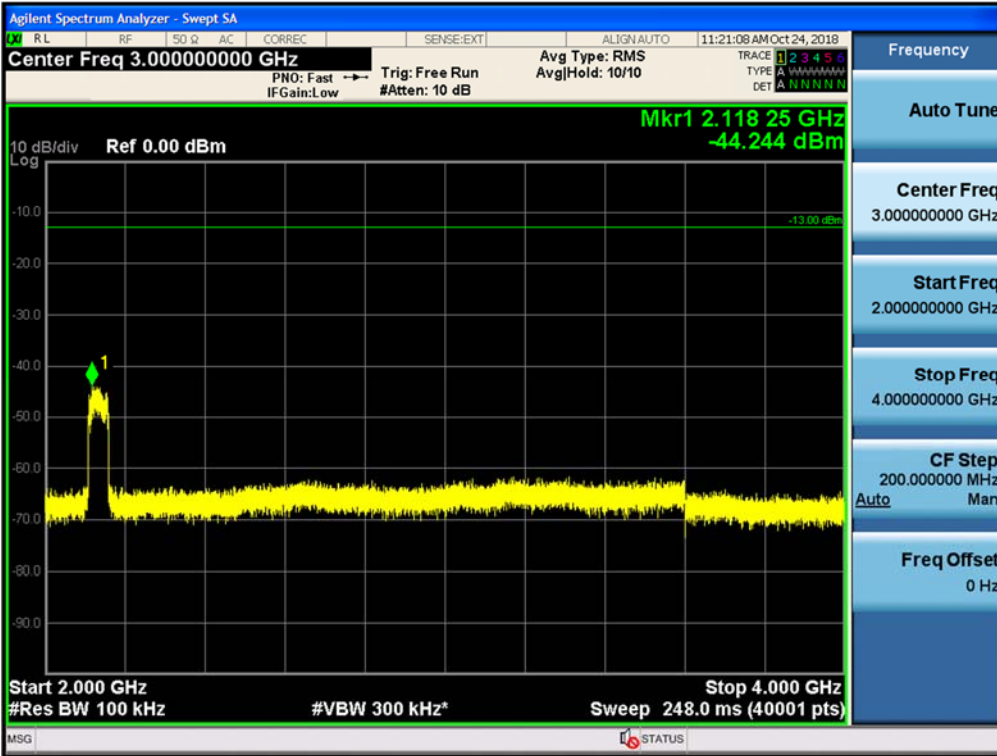

Spurious / Lower 700 MHz / Downlink / LTE 10 MHz / Middle / High edge ~ 2 GHz

Spurious / Lower 700 MHz / Downlink / LTE 10 MHz / Middle / 2 GHz ~ 4 GHz

Spurious / Lower 700 MHz / Downlink / LTE 10 MHz / Middle / 4 GHz ~ 6 GHz

Spurious / Lower 700 MHz / Downlink / LTE 10 MHz / High / 9 kHz ~ 150 kHz

Spurious / Lower 700 MHz / Downlink / LTE 10 MHz / High / 150 kHz ~ 30 MHz

Spurious / Lower 700 MHz / Downlink / LTE 10 MHz / High / 30 MHz ~ Low edge

Spurious / Lower 700 MHz / Downlink / LTE 10 MHz / High / High edge ~ 2 GHz

Spurious / Lower 700 MHz / Downlink / LTE 10 MHz / High / 2 GHz ~ 4 GHz

Spurious / Lower 700 MHz / Downlink / LTE 10 MHz / High / 4 GHz ~ 6 GHz