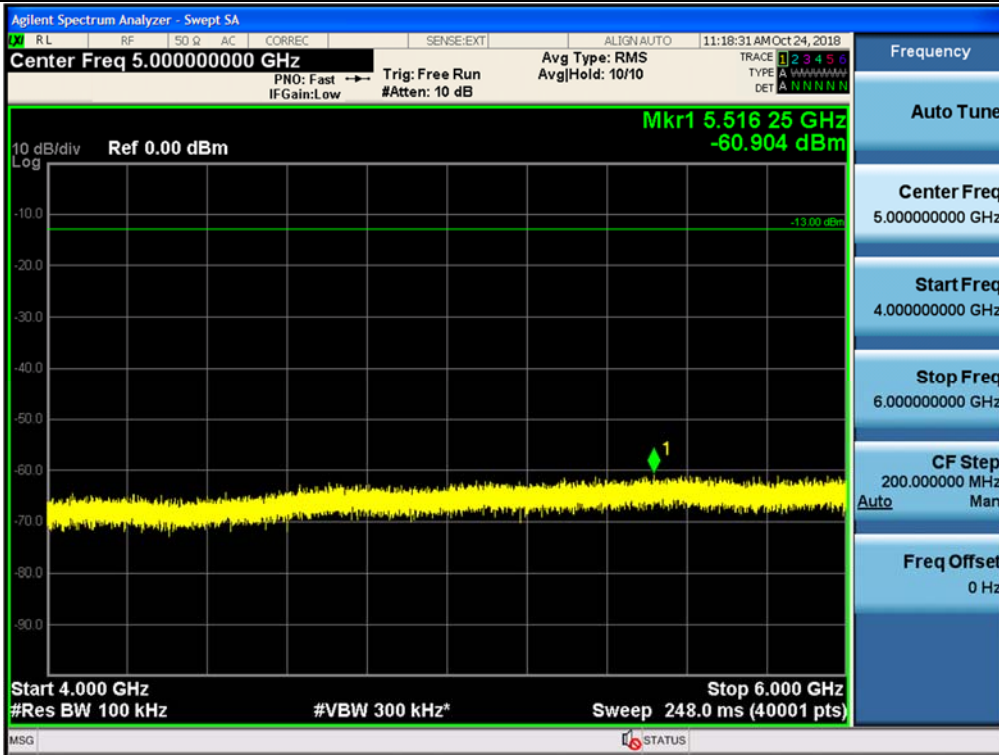

Spurious / Lower 700 MHz / Downlink / LTE 10 MHz / Low / 2 GHz ~ 4 GHz

Spurious / Lower 700 MHz / Downlink / LTE 10 MHz / Low / 4 GHz ~ 6 GHz

Spurious / Lower 700 MHz / Downlink / LTE 10 MHz / Low / 6 GHz ~ 8 GHz

Spurious / Lower 700 MHz / Downlink / LTE 10 MHz / Middle / 9 kHz ~ 150 kHz

Spurious / Lower 700 MHz / Downlink / LTE 10 MHz / Middle / 150 kHz ~ 30 MHz

Spurious / Lower 700 MHz / Downlink / LTE 10 MHz / Middle / 30 MHz ~ Low edge

Spurious / Lower 700 MHz / Downlink / LTE 10 MHz / Middle / High edge ~ 2 GHz

Spurious / Lower 700 MHz / Downlink / LTE 10 MHz / Middle / 2 GHz ~ 4 GHz

Spurious / Lower 700 MHz / Downlink / LTE 10 MHz / Middle / 4 GHz ~ 6 GHz