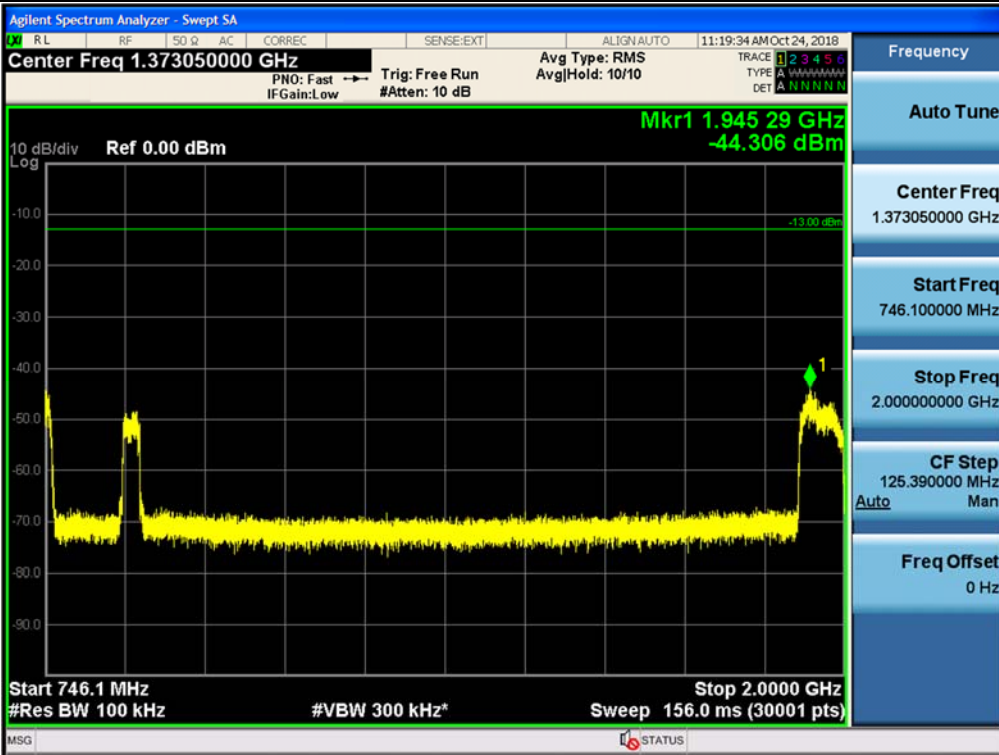

Spurious / Lower 700 MHz / Downlink / LTE 10 MHz / Low / 2 GHz ~ 4 GHz

Spurious / Lower 700 MHz / Downlink / LTE 10 MHz / Low / 4 GHz ~ 6 GHz

Spurious / Lower 700 MHz / Downlink / LTE 10 MHz / Low / 6 GHz ~ 8 GHz

Spurious / Lower 700 MHz / Downlink / LTE 10 MHz / Middle / 9 kHz ~ 150 kHz

Spurious / Lower 700 MHz / Downlink / LTE 10 MHz / Middle / 150 kHz ~ 30 MHz

Spurious / Lower 700 MHz / Downlink / LTE 10 MHz / Middle / 30 MHz ~ Low edge

Spurious / Lower 700 MHz / Downlink / LTE 10 MHz / Middle / High edge ~ 2 GHz

Spurious / Lower 700 MHz / Downlink / LTE 10 MHz / Middle / 2 GHz ~ 4 GHz

Spurious / Lower 700 MHz / Downlink / LTE 10 MHz / Middle / 4 GHz ~ 6 GHz

Spurious / Lower 700 MHz / Downlink / LTE 10 MHz / High / 9 kHz ~ 150 kHz

Spurious / Lower 700 MHz / Downlink / LTE 10 MHz / High / 150 kHz ~ 30 MHz

Spurious / Lower 700 MHz / Downlink / LTE 10 MHz / High / 30 MHz ~ Low edge