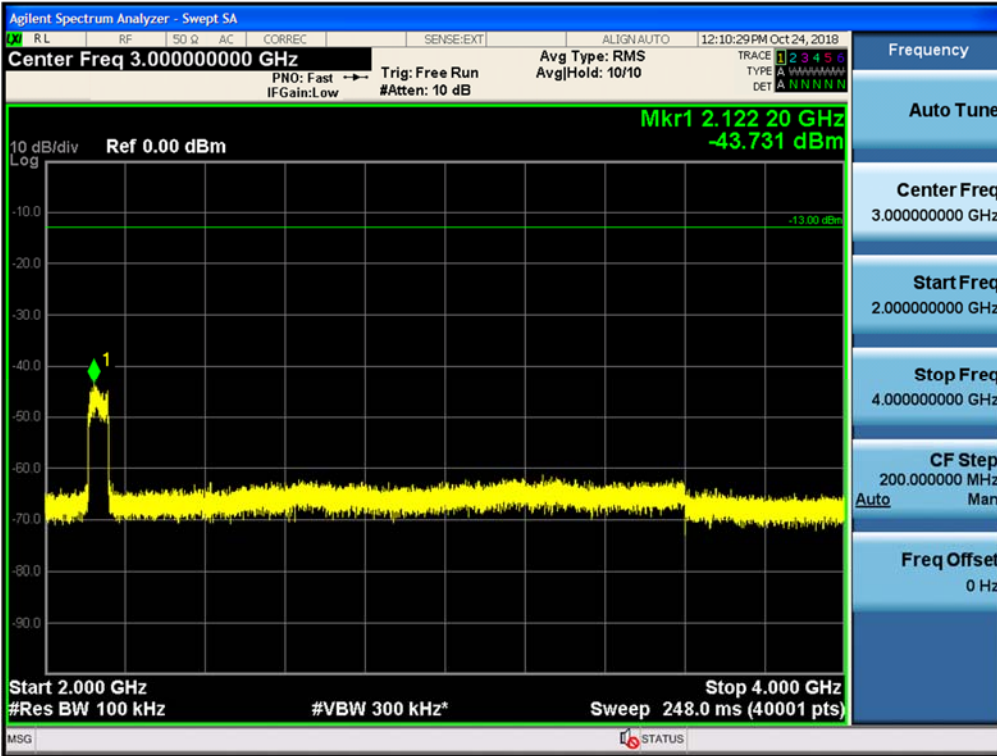

Spurious / Upper 700 MHz / Uplink / LTE 10 MHz / Middle / 1 559 MHz ~ 1610 MHz (700 Hz (1))

Spurious / Upper 700 MHz / Uplink / LTE 10 MHz / Middle / 1 559 MHz ~ 1610 MHz (700 Hz (2))

Spurious / Upper 700 MHz / Uplink / LTE 10 MHz / Middle / 1 559 MHz ~ 1610 MHz (700 Hz (3))

Spurious / Upper 700 MHz / Uplink / LTE 10 MHz / Middle / 1 559 MHz ~ 1610 MHz (700 Hz (4))

Spurious / Upper 700 MHz / Downlink / LTE 10 MHz / Middle / 9 kHz ~ 150 kHz

Spurious / Upper 700 MHz / Downlink / LTE 10 MHz / Middle / 150 kHz ~ 30 MHz

Spurious / Upper 700 MHz / Downlink / LTE 10 MHz / Middle / 30 MHz ~ Low edge

Spurious / Upper 700 MHz / Downlink / LTE 10 MHz / Middle / High edge ~ 2 GHz

Spurious / Upper 700 MHz / Downlink / LTE 10 MHz / Middle / 2 GHz ~ 4 GHz

Spurious / Upper 700 MHz / Downlink / LTE 10 MHz / Middle / 4 GHz ~ 6 GHz