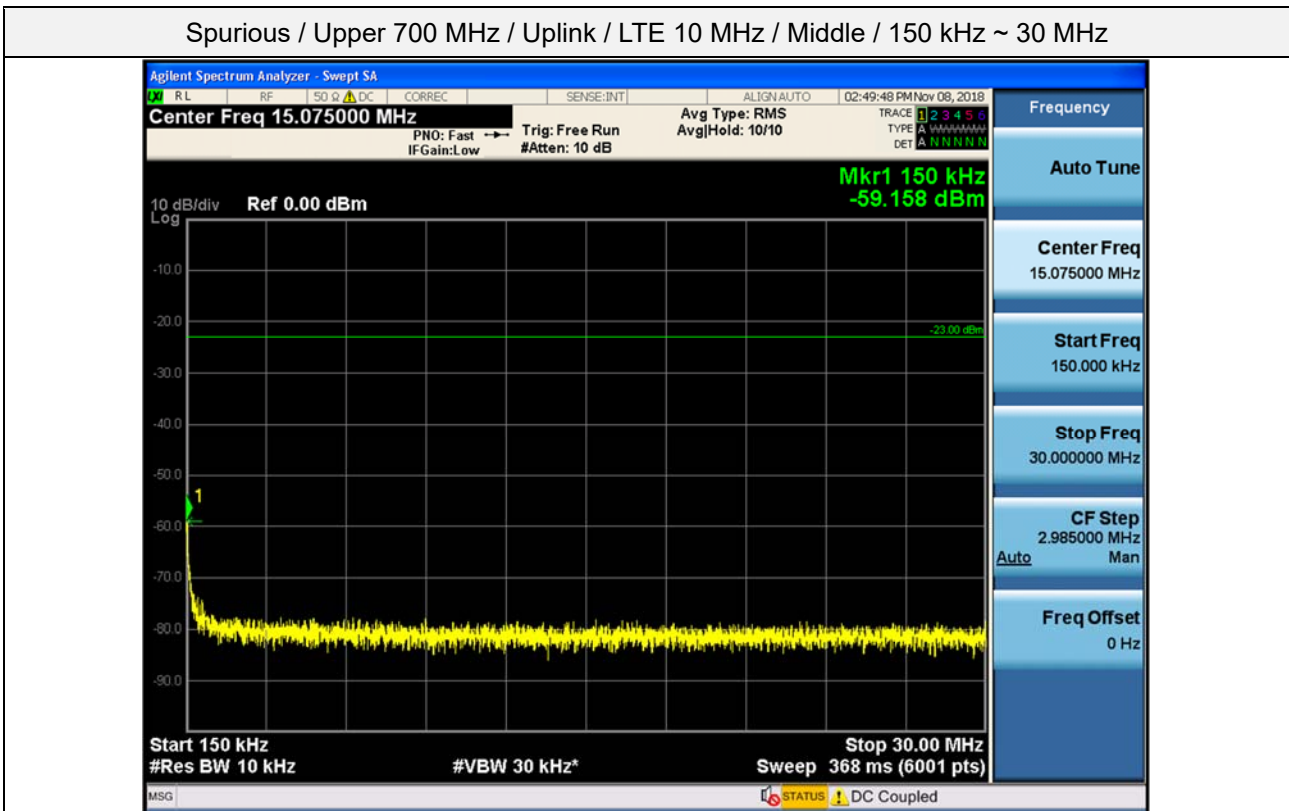

Spurious / Lower 700 MHz / Downlink / LTE 10 MHz / High / 9 kHz ~ 150 kHz

Spurious / Lower 700 MHz / Downlink / LTE 10 MHz / High / 150 kHz ~ 30 MHz

Spurious / Lower 700 MHz / Downlink / LTE 10 MHz / High / 30 MHz ~ Low edge

Spurious / Lower 700 MHz / Downlink / LTE 10 MHz / High / High edge ~ 2 GHz

Spurious / Lower 700 MHz / Downlink / LTE 10 MHz / High / 2 GHz ~ 4 GHz

Spurious / Lower 700 MHz / Downlink / LTE 10 MHz / High / 4 GHz ~ 6 GHz

Spurious / Lower 700 MHz / Downlink / LTE 10 MHz / High / 6 GHz ~ 8 GHz

Spurious / Upper 700 MHz / Uplink / LTE 10 MHz / Middle / 9 kHz ~ 150 kHz

Spurious / Upper 700 MHz / Uplink / LTE 10 MHz / Middle / 150 kHz ~ 30 MHz

Spurious / Upper 700 MHz / Uplink / LTE 10 MHz / Middle / 30 MHz ~ Low edge

Spurious / Upper 700 MHz / Uplink / LTE 10 MHz / Middle / High edge ~ 2 GHz

Spurious / Upper 700 MHz / Uplink / LTE 10 MHz / Middle / 2 GHz ~ 4 GHz