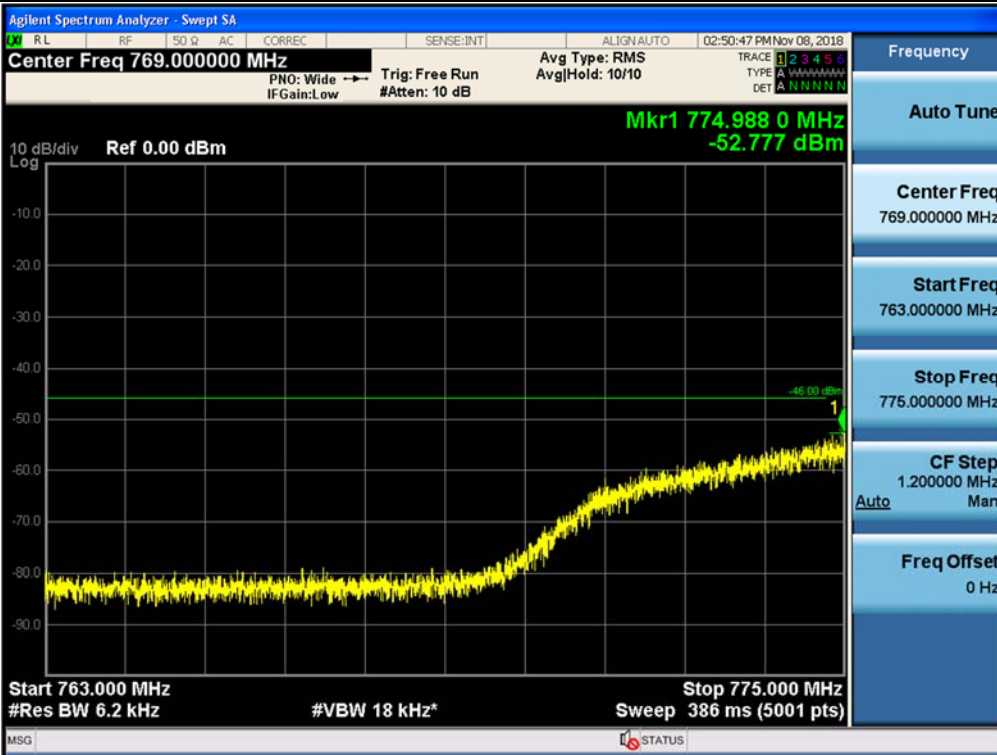

Spurious / Lower 700 MHz / Downlink / LTE 10 MHz / High / 6 GHz ~ 8 GHz

Spurious / Upper 700 MHz / Uplink / LTE 10 MHz / Middle / 9 kHz ~ 150 kHz

Spurious / Upper 700 MHz / Uplink / LTE 10 MHz / Middle / 150 kHz ~ 30 MHz

Spurious / Upper 700 MHz / Uplink / LTE 10 MHz / Middle / 30 MHz ~ Low edge

Spurious / Upper 700 MHz / Uplink / LTE 10 MHz / Middle / High edge ~ 2 GHz

Spurious / Upper 700 MHz / Uplink / LTE 10 MHz / Middle / 2 GHz ~ 4 GHz

Spurious / Upper 700 MHz / Uplink / LTE 10 MHz / Middle / 4 GHz ~ 6 GHz

Spurious / Upper 700 MHz / Uplink / LTE 10 MHz / Middle / 6 GHz ~ 8 GHz

Spurious / Upper 700 MHz / Uplink / LTE 10 MHz / Middle / 763 MHz ~ 775 MHz