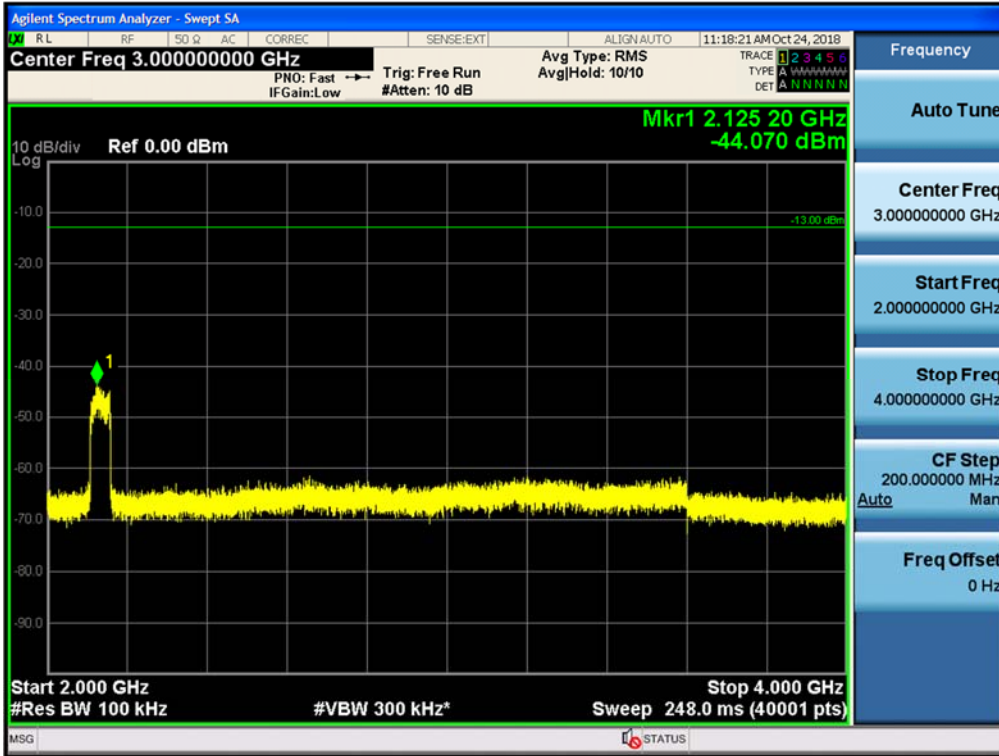

Spurious / Lower 700 MHz / Downlink / LTE 10 MHz / Low / 2 GHz ~ 4 GHz

Spurious / Lower 700 MHz / Downlink / LTE 10 MHz / Low / 4 GHz ~ 6 GHz

Spurious / Lower 700 MHz / Downlink / LTE 10 MHz / Low / 6 GHz ~ 8 GHz

Spurious / Lower 700 MHz / Downlink / LTE 10 MHz / Middle / 9 kHz ~ 150 kHz

Spurious / Lower 700 MHz / Downlink / LTE 10 MHz / Middle / 150 kHz ~ 30 MHz

Spurious / Lower 700 MHz / Downlink / LTE 10 MHz / Middle / 30 MHz ~ Low edge

Spurious / Lower 700 MHz / Downlink / LTE 10 MHz / Middle / High edge ~ 2 GHz

Spurious / Lower 700 MHz / Downlink / LTE 10 MHz / Middle / 2 GHz ~ 4 GHz

Spurious / Lower 700 MHz / Downlink / LTE 10 MHz / Middle / 4 GHz ~ 6 GHz