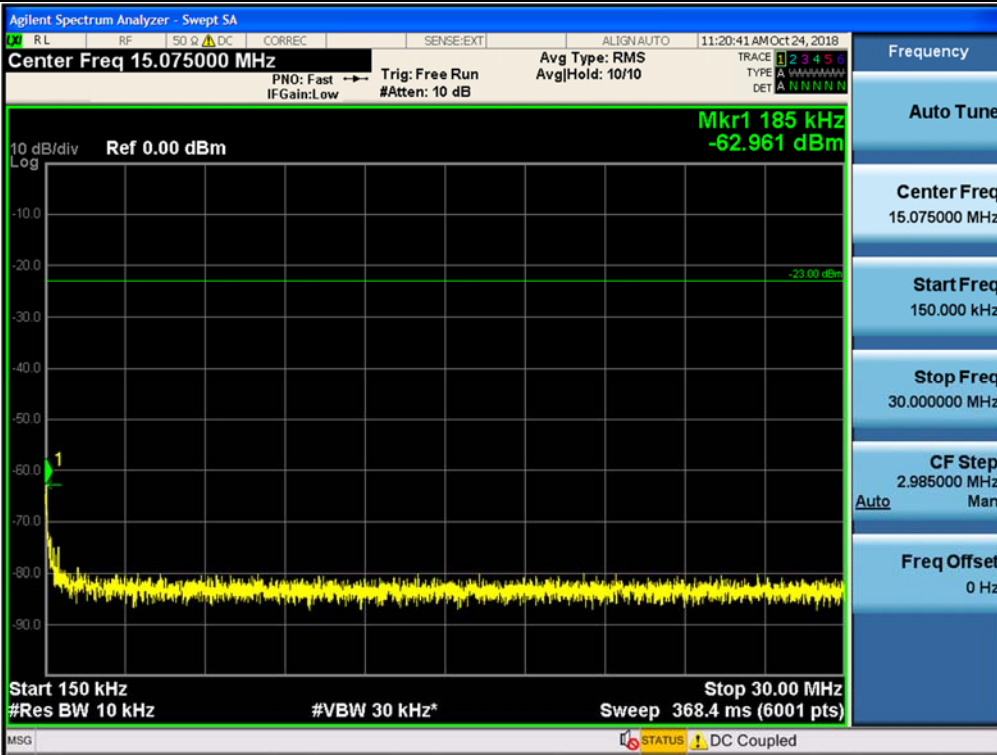

Spurious / Lower 700 MHz / Downlink / LTE 10 MHz / Middle / High edge ~ 2 GHz

Spurious / Lower 700 MHz / Downlink / LTE 10 MHz / Middle / 2 GHz ~ 4 GHz

Spurious / Lower 700 MHz / Downlink / LTE 10 MHz / Middle / 4 GHz ~ 6 GHz

Spurious / Lower 700 MHz / Downlink / LTE 10 MHz / High / 9 kHz ~ 150 kHz

Spurious / Lower 700 MHz / Downlink / LTE 10 MHz / High / 150 kHz ~ 30 MHz

Spurious / Lower 700 MHz / Downlink / LTE 10 MHz / High / 30 MHz ~ Low edge

Spurious / Lower 700 MHz / Downlink / LTE 10 MHz / High / High edge ~ 2 GHz

Spurious / Lower 700 MHz / Downlink / LTE 10 MHz / High / 2 GHz ~ 4 GHz

Spurious / Lower 700 MHz / Downlink / LTE 10 MHz / High / 4 GHz ~ 6 GHz