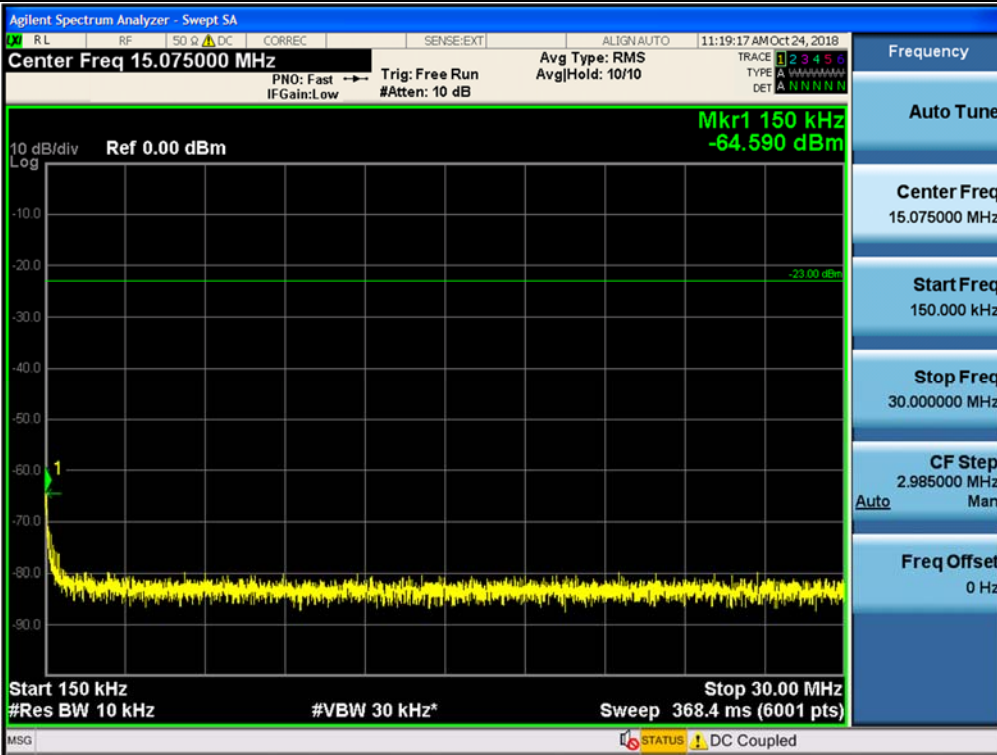

Spurious / Lower 700 MHz / Downlink / LTE 10 MHz / Low / 2 GHz ~ 4 GHz

Spurious / Lower 700 MHz / Downlink / LTE 10 MHz / Low / 4 GHz ~ 6 GHz

Spurious / Lower 700 MHz / Downlink / LTE 10 MHz / Low / 6 GHz ~ 8 GHz

Spurious / Lower 700 MHz / Downlink / LTE 10 MHz / Middle / 9 kHz ~ 150 kHz

Spurious / Lower 700 MHz / Downlink / LTE 10 MHz / Middle / 150 kHz ~ 30 MHz

Spurious / Lower 700 MHz / Downlink / LTE 10 MHz / Middle / 30 MHz ~ Low edge

Spurious / Lower 700 MHz / Downlink / LTE 10 MHz / Middle / High edge ~ 2 GHz

Spurious / Lower 700 MHz / Downlink / LTE 10 MHz / Middle / 2 GHz ~ 4 GHz

Spurious / Lower 700 MHz / Downlink / LTE 10 MHz / Middle / 4 GHz ~ 6 GHz