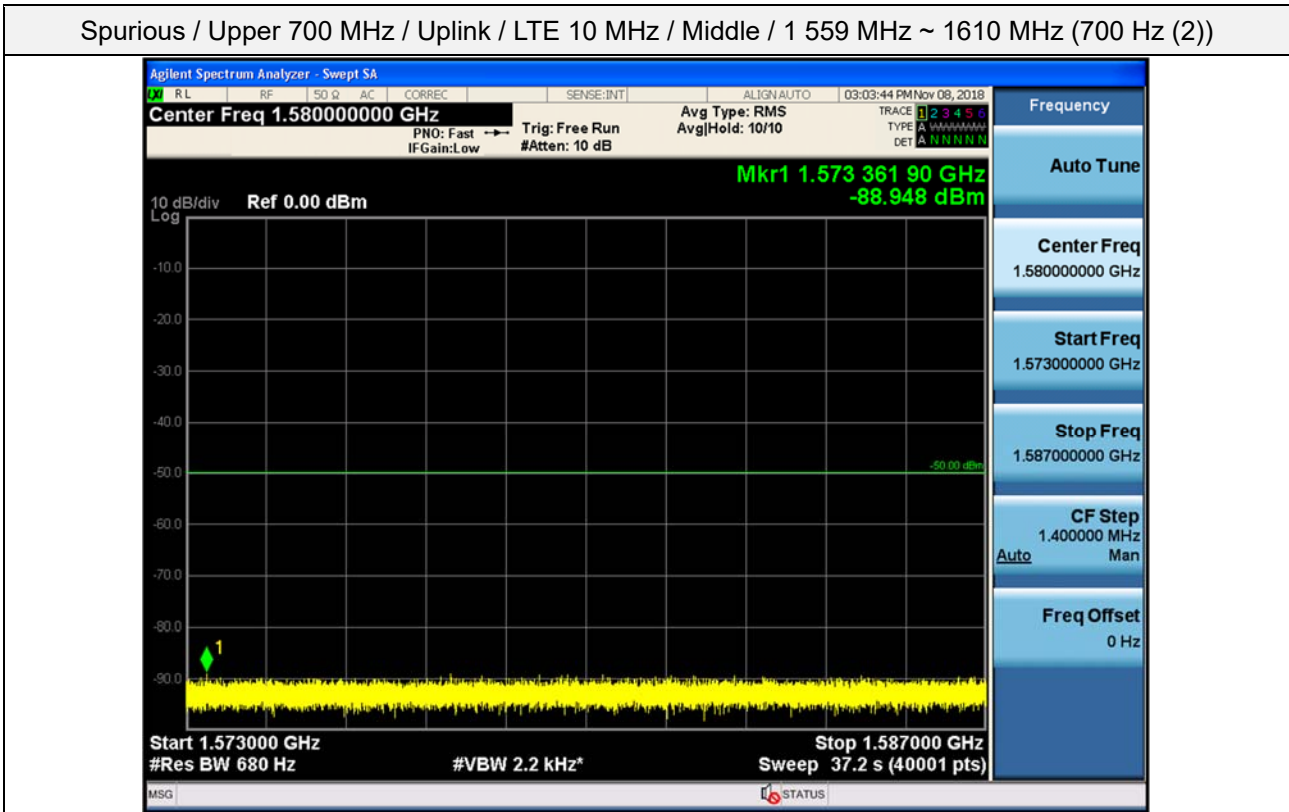

Spurious / Upper 700 MHz / Uplink / LTE 10 MHz / Middle / 30 MHz ~ Low edge

Spurious / Upper 700 MHz / Uplink / LTE 10 MHz / Middle / High edge ~ 2 GHz

Spurious / Upper 700 MHz / Uplink / LTE 10 MHz / Middle / 2 GHz ~ 4 GHz

Spurious / Upper 700 MHz / Uplink / LTE 10 MHz / Middle / 4 GHz ~ 6 GHz

Spurious / Upper 700 MHz / Uplink / LTE 10 MHz / Middle / 6 GHz ~ 8 GHz

Spurious / Upper 700 MHz / Uplink / LTE 10 MHz / Middle / 763 MHz ~ 775 MHz

Spurious / Upper 700 MHz / Uplink / LTE 10 MHz / Middle / 1 559 MHz ~ 1610 MHz (700 Hz (1))

Spurious / Upper 700 MHz / Uplink / LTE 10 MHz / Middle / 1 559 MHz ~ 1610 MHz (700 Hz (2))

Spurious / Upper 700 MHz / Uplink / LTE 10 MHz / Middle / 1 559 MHz ~ 1610 MHz (700 Hz (3))

Spurious / Upper 700 MHz / Uplink / LTE 10 MHz / Middle / 1 559 MHz ~ 1610 MHz (700 Hz (4))

Spurious / Upper 700 MHz / Downlink / LTE 10 MHz / Middle / 9 kHz ~ 150 kHz

Spurious / Upper 700 MHz / Downlink / LTE 10 MHz / Middle / 150 kHz ~ 30 MHz