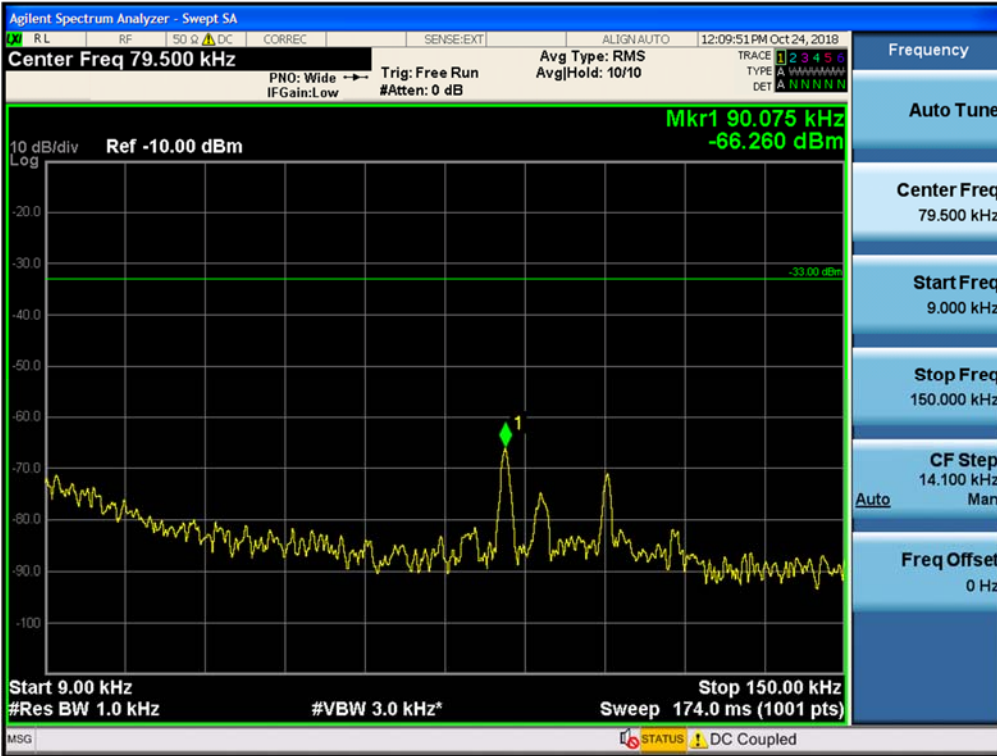

Spurious / Upper 700 MHz / Uplink / LTE 10 MHz / Middle / 4 GHz ~ 6 GHz

Spurious / Upper 700 MHz / Uplink / LTE 10 MHz / Middle / 6 GHz ~ 8 GHz

Spurious / Upper 700 MHz / Uplink / LTE 10 MHz / Middle / 763 MHz ~ 775 MHz

Spurious / Upper 700 MHz / Uplink / LTE 10 MHz / Middle / 1 559 MHz ~ 1610 MHz (700 Hz (1))

Spurious / Upper 700 MHz / Uplink / LTE 10 MHz / Middle / 1 559 MHz ~ 1610 MHz (700 Hz (2))

Spurious / Upper 700 MHz / Uplink / LTE 10 MHz / Middle / 1 559 MHz ~ 1610 MHz (700 Hz (3))

Spurious / Upper 700 MHz / Uplink / LTE 10 MHz / Middle / 1 559 MHz ~ 1610 MHz (700 Hz (4))

Spurious / Upper 700 MHz / Downlink / LTE 10 MHz / Middle / 9 kHz ~ 150 kHz

Spurious / Upper 700 MHz / Downlink / LTE 10 MHz / Middle / 150 kHz ~ 30 MHz

Spurious / Upper 700 MHz / Downlink / LTE 10 MHz / Middle / 30 MHz ~ Low edge

Spurious / Upper 700 MHz / Downlink / LTE 10 MHz / Middle / High edge ~ 2 GHz

Spurious / Upper 700 MHz / Downlink / LTE 10 MHz / Middle / 2 GHz ~ 4 GHz