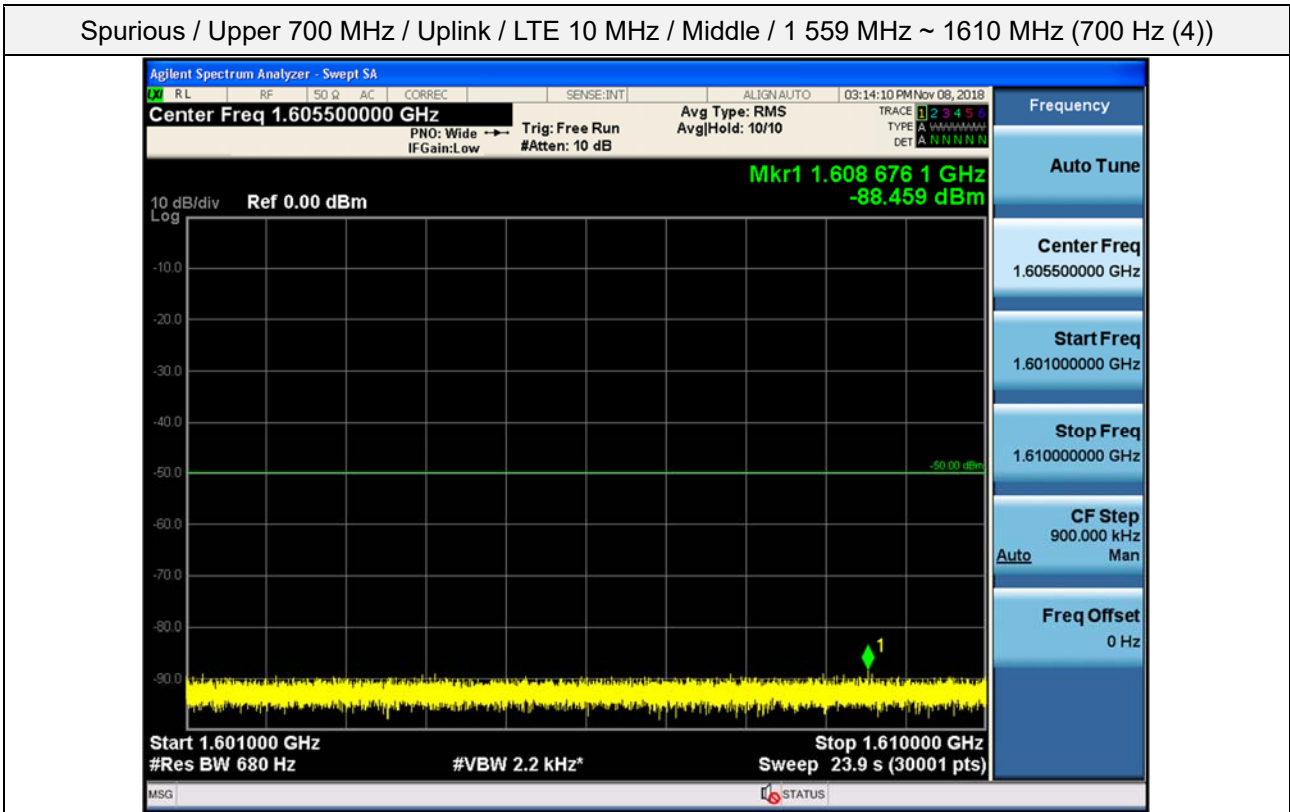

Spurious / Upper 700 MHz / Uplink / LTE 10 MHz / Middle / 4 GHz ~ 6 GHz

Spurious / Upper 700 MHz / Uplink / LTE 10 MHz / Middle / 6 GHz ~ 8 GHz

Spurious / Upper 700 MHz / Uplink / LTE 10 MHz / Middle / 763 MHz ~ 775 MHz

Spurious / Upper 700 MHz / Uplink / LTE 10 MHz / Middle / 1 559 MHz ~ 1610 MHz (700 Hz (1))

Spurious / Upper 700 MHz / Uplink / LTE 10 MHz / Middle / 1 559 MHz ~ 1610 MHz (700 Hz (2))

Spurious / Upper 700 MHz / Uplink / LTE 10 MHz / Middle / 1 559 MHz ~ 1610 MHz (700 Hz (3))

Spurious / Upper 700 MHz / Uplink / LTE 10 MHz / Middle / 1 559 MHz ~ 1610 MHz (700 Hz (4))

Spurious / Upper 700 MHz / Downlink / LTE 10 MHz / Middle / 9 kHz ~ 150 kHz

Spurious / Upper 700 MHz / Downlink / LTE 10 MHz / Middle / 150 kHz ~ 30 MHz

Spurious / Upper 700 MHz / Downlink / LTE 10 MHz / Middle / 30 MHz ~ Low edge

Spurious / Upper 700 MHz / Downlink / LTE 10 MHz / Middle / High edge ~ 2 GHz

Spurious / Upper 700 MHz / Downlink / LTE 10 MHz / Middle / 2 GHz ~ 4 GHz