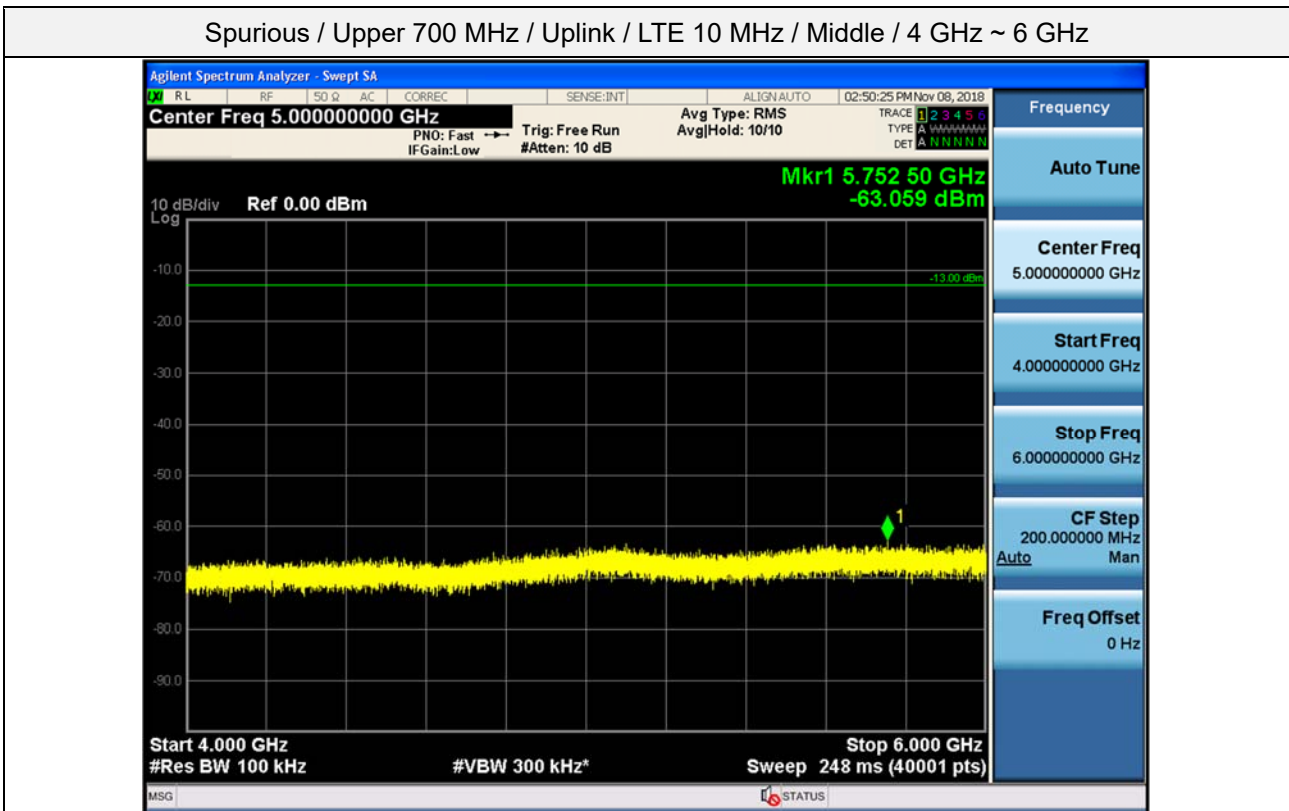

Spurious / Lower 700 MHz / Downlink / LTE 10 MHz / High / 6 GHz ~ 8 GHz

Spurious / Upper 700 MHz / Uplink / LTE 10 MHz / Middle / 9 kHz ~ 150 kHz

Spurious / Upper 700 MHz / Uplink / LTE 10 MHz / Middle / 150 kHz ~ 30 MHz

Spurious / Upper 700 MHz / Uplink / LTE 10 MHz / Middle / 30 MHz ~ Low edge

Spurious / Upper 700 MHz / Uplink / LTE 10 MHz / Middle / High edge ~ 2 GHz

Spurious / Upper 700 MHz / Uplink / LTE 10 MHz / Middle / 2 GHz ~ 4 GHz

Spurious / Upper 700 MHz / Uplink / LTE 10 MHz / Middle / 4 GHz ~ 6 GHz

Spurious / Upper 700 MHz / Uplink / LTE 10 MHz / Middle / 6 GHz ~ 8 GHz

Spurious / Upper 700 MHz / Uplink / LTE 10 MHz / Middle / 763 MHz ~ 775 MHz

Spurious / Upper 700 MHz / Uplink / LTE 10 MHz / Middle / 1 559 MHz ~ 1610 MHz (700 Hz (1))

Spurious / Upper 700 MHz / Uplink / LTE 10 MHz / Middle / 1 559 MHz ~ 1610 MHz (700 Hz (2))

Spurious / Upper 700 MHz / Uplink / LTE 10 MHz / Middle / 1 559 MHz ~ 1610 MHz (700 Hz (3))