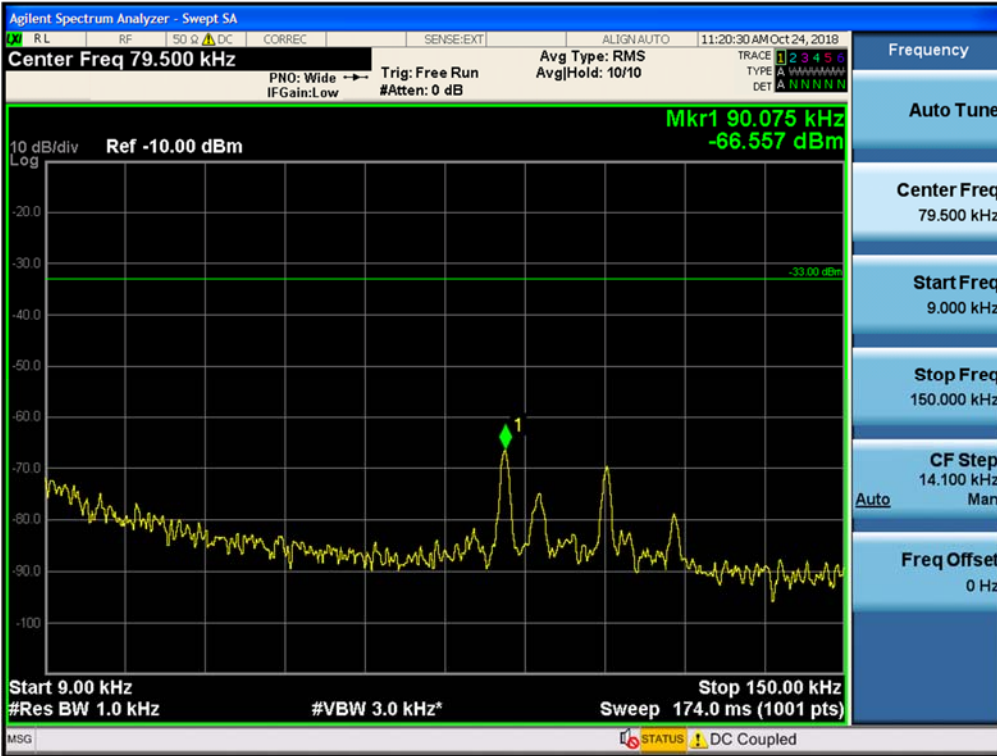

Spurious / Lower 700 MHz / Downlink / LTE 10 MHz / Middle / 9 kHz ~ 150 kHz

Spurious / Lower 700 MHz / Downlink / LTE 10 MHz / Middle / 150 kHz ~ 30 MHz

Spurious / Lower 700 MHz / Downlink / LTE 10 MHz / Middle / 30 MHz ~ Low edge

Spurious / Lower 700 MHz / Downlink / LTE 10 MHz / Middle / High edge ~ 2 GHz

Spurious / Lower 700 MHz / Downlink / LTE 10 MHz / Middle / 2 GHz ~ 4 GHz

Spurious / Lower 700 MHz / Downlink / LTE 10 MHz / Middle / 4 GHz ~ 6 GHz

Spurious / Lower 700 MHz / Downlink / LTE 10 MHz / High / 9 kHz ~ 150 kHz

Spurious / Lower 700 MHz / Downlink / LTE 10 MHz / High / 150 kHz ~ 30 MHz

Spurious / Lower 700 MHz / Downlink / LTE 10 MHz / High / 30 MHz ~ Low edge

Spurious / Lower 700 MHz / Downlink / LTE 10 MHz / High / High edge ~ 2 GHz

Spurious / Lower 700 MHz / Downlink / LTE 10 MHz / High / 2 GHz ~ 4 GHz

Spurious / Lower 700 MHz / Downlink / LTE 10 MHz / High / 4 GHz ~ 6 GHz