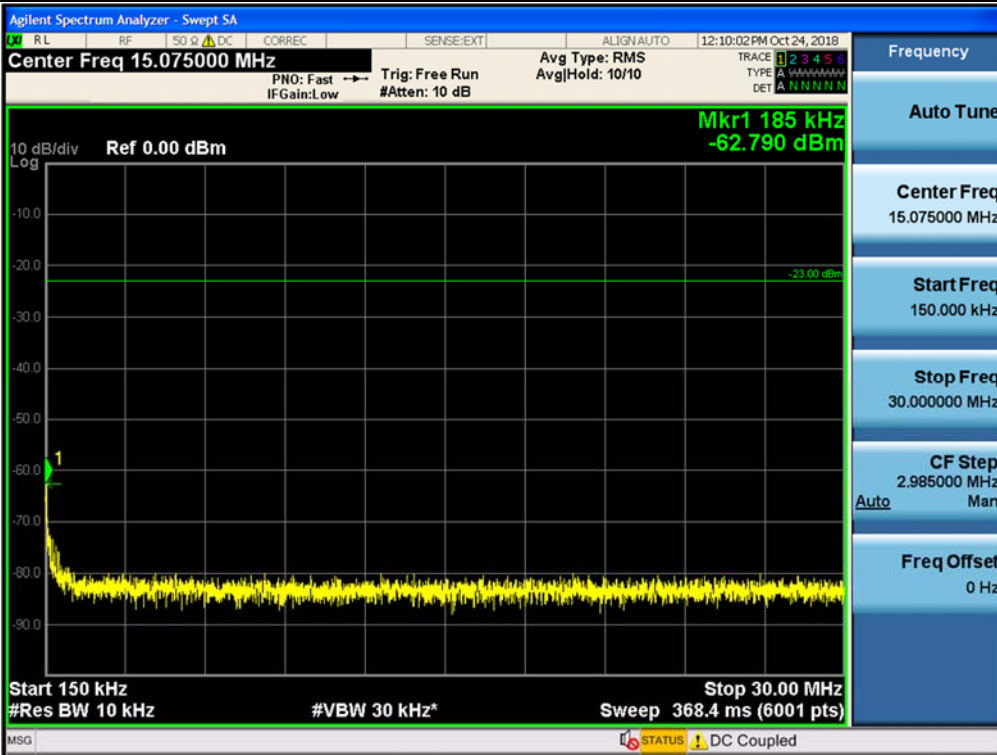

Spurious / Upper 700 MHz / Uplink / LTE 10 MHz / Middle / 4 GHz ~ 6 GHz

Spurious / Upper 700 MHz / Uplink / LTE 10 MHz / Middle / 6 GHz ~ 8 GHz

Spurious / Upper 700 MHz / Uplink / LTE 10 MHz / Middle / 763 MHz ~ 775 MHz

Spurious / Upper 700 MHz / Uplink / LTE 10 MHz / Middle / 1 559 MHz ~ 1610 MHz (700 Hz (1))

Spurious / Upper 700 MHz / Uplink / LTE 10 MHz / Middle / 1 559 MHz ~ 1610 MHz (700 Hz (2))

Spurious / Upper 700 MHz / Uplink / LTE 10 MHz / Middle / 1 559 MHz ~ 1610 MHz (700 Hz (3))

Spurious / Upper 700 MHz / Uplink / LTE 10 MHz / Middle / 1 559 MHz ~ 1610 MHz (700 Hz (4))

Spurious / Upper 700 MHz / Downlink / LTE 10 MHz / Middle / 9 kHz ~ 150 kHz

Spurious / Upper 700 MHz / Downlink / LTE 10 MHz / Middle / 150 kHz ~ 30 MHz

Spurious / Upper 700 MHz / Downlink / LTE 10 MHz / Middle / 30 MHz ~ Low edge

Spurious / Upper 700 MHz / Downlink / LTE 10 MHz / Middle / High edge ~ 2 GHz

Spurious / Upper 700 MHz / Downlink / LTE 10 MHz / Middle / 2 GHz ~ 4 GHz