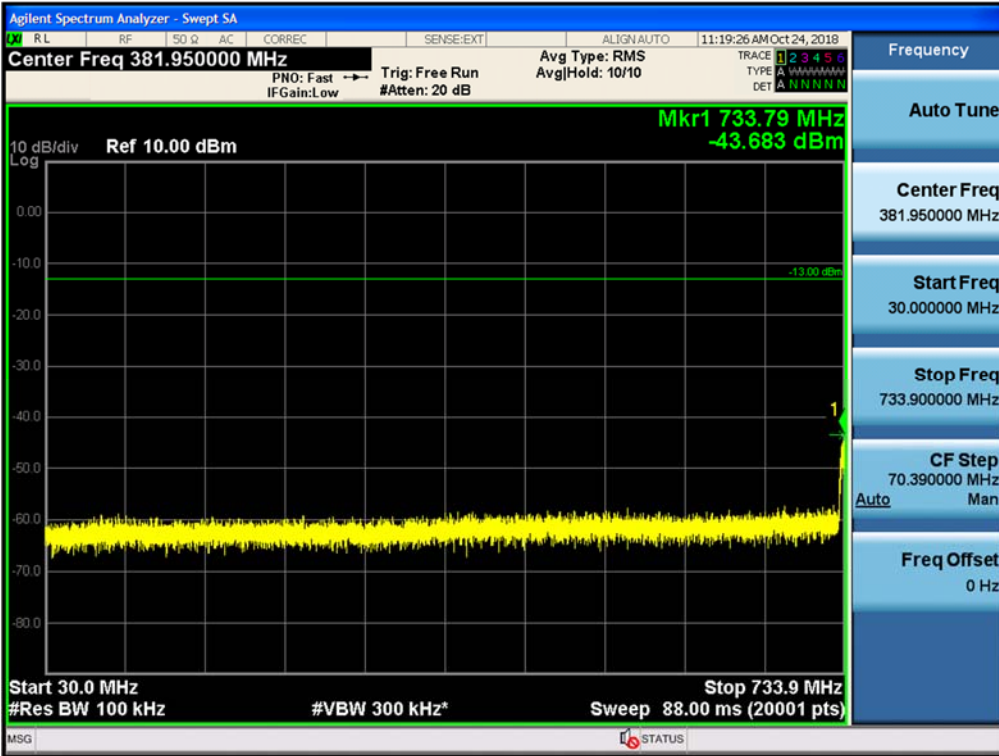

Spurious / Lower 700 MHz / Downlink / LTE 10 MHz / Low / 2 GHz ~ 4 GHz

Spurious / Lower 700 MHz / Downlink / LTE 10 MHz / Low / 4 GHz ~ 6 GHz

Spurious / Lower 700 MHz / Downlink / LTE 10 MHz / Low / 6 GHz ~ 8 GHz

Spurious / Lower 700 MHz / Downlink / LTE 10 MHz / Middle / 9 kHz ~ 150 kHz

Spurious / Lower 700 MHz / Downlink / LTE 10 MHz / Middle / 150 kHz ~ 30 MHz

Spurious / Lower 700 MHz / Downlink / LTE 10 MHz / Middle / 30 MHz ~ Low edge

Spurious / Lower 700 MHz / Downlink / LTE 10 MHz / Middle / High edge ~ 2 GHz

Spurious / Lower 700 MHz / Downlink / LTE 10 MHz / Middle / 2 GHz ~ 4 GHz

Spurious / Lower 700 MHz / Downlink / LTE 10 MHz / Middle / 4 GHz ~ 6 GHz