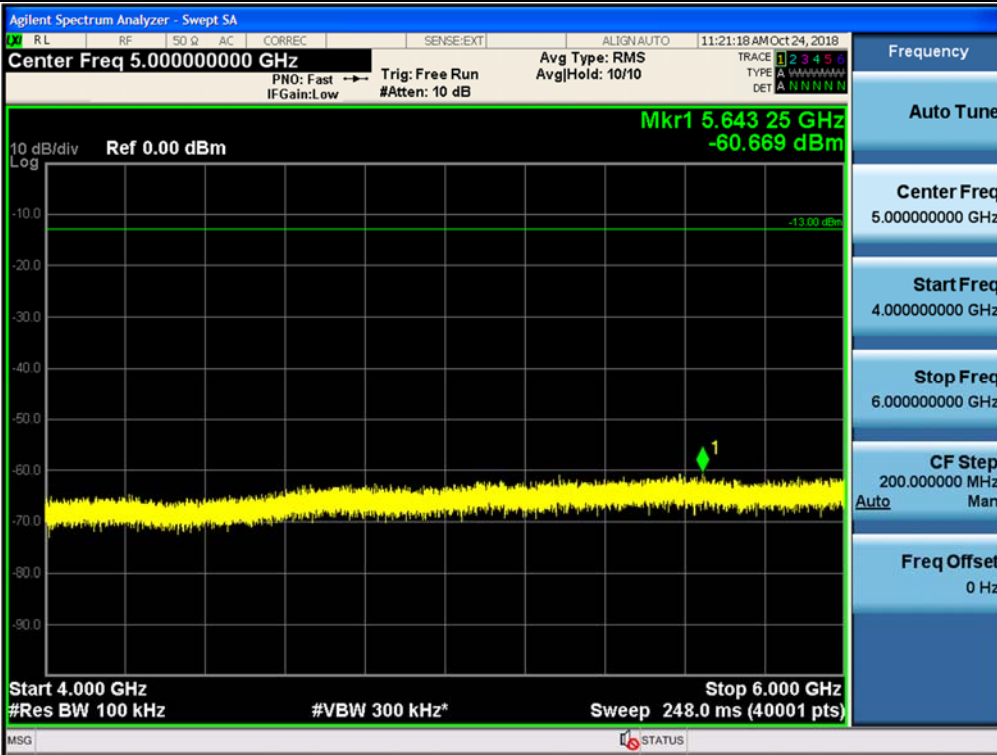

Spurious / Lower 700 MHz / Downlink / LTE 10 MHz / High / 9 kHz ~ 150 kHz

Spurious / Lower 700 MHz / Downlink / LTE 10 MHz / High / 150 kHz ~ 30 MHz

Spurious / Lower 700 MHz / Downlink / LTE 10 MHz / High / 30 MHz ~ Low edge

Spurious / Lower 700 MHz / Downlink / LTE 10 MHz / High / High edge ~ 2 GHz

Spurious / Lower 700 MHz / Downlink / LTE 10 MHz / High / 2 GHz ~ 4 GHz

Spurious / Lower 700 MHz / Downlink / LTE 10 MHz / High / 4 GHz ~ 6 GHz

Spurious / Lower 700 MHz / Downlink / LTE 10 MHz / High / 6 GHz ~ 8 GHz

Spurious / Upper 700 MHz / Uplink / LTE 10 MHz / Middle / 9 kHz ~ 150 kHz

Spurious / Upper 700 MHz / Uplink / LTE 10 MHz / Middle / 150 kHz ~ 30 MHz