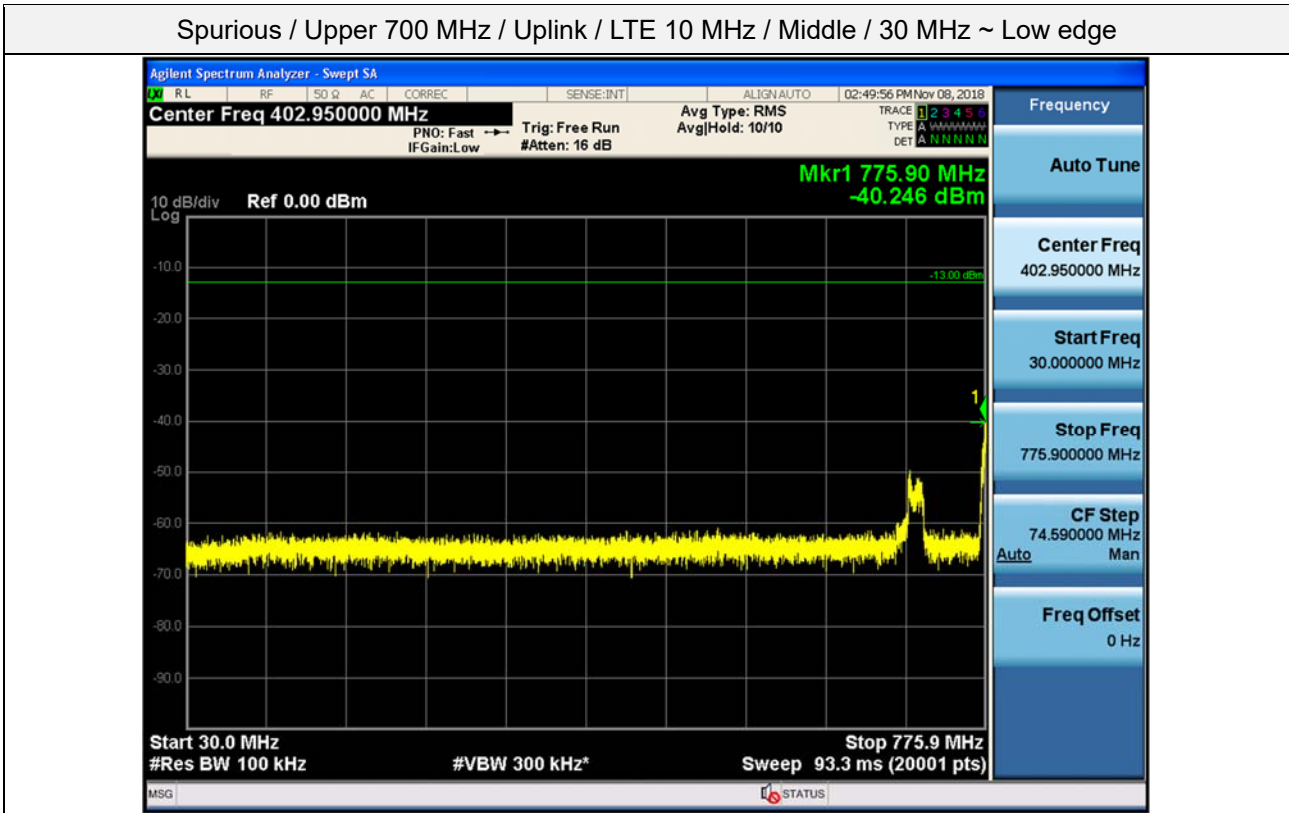

Spurious / Lower 700 MHz / Downlink / LTE 10 MHz / High / High edge ~ 2 GHz

Spurious / Lower 700 MHz / Downlink / LTE 10 MHz / High / 2 GHz ~ 4 GHz

Spurious / Lower 700 MHz / Downlink / LTE 10 MHz / High / 4 GHz ~ 6 GHz

Spurious / Lower 700 MHz / Downlink / LTE 10 MHz / High / 6 GHz ~ 8 GHz

Spurious / Upper 700 MHz / Uplink / LTE 10 MHz / Middle / 9 kHz ~ 150 kHz

Spurious / Upper 700 MHz / Uplink / LTE 10 MHz / Middle / 150 kHz ~ 30 MHz

Spurious / Upper 700 MHz / Uplink / LTE 10 MHz / Middle / 30 MHz ~ Low edge

Spurious / Upper 700 MHz / Uplink / LTE 10 MHz / Middle / High edge ~ 2 GHz

Spurious / Upper 700 MHz / Uplink / LTE 10 MHz / Middle / 2 GHz ~ 4 GHz

Spurious / Upper 700 MHz / Uplink / LTE 10 MHz / Middle / 4 GHz ~ 6 GHz

Spurious / Upper 700 MHz / Uplink / LTE 10 MHz / Middle / 6 GHz ~ 8 GHz

Spurious / Upper 700 MHz / Uplink / LTE 10 MHz / Middle / 763 MHz ~ 775 MHz