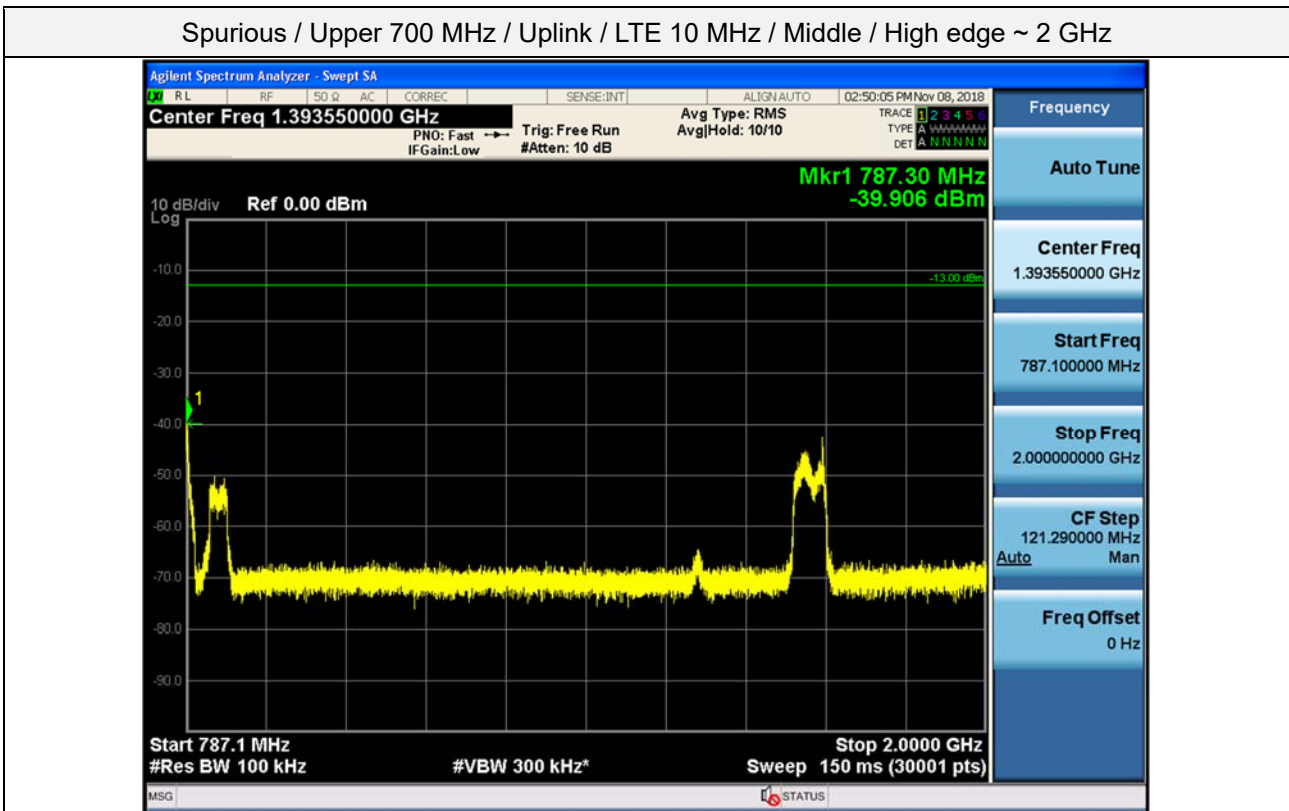

Spurious / Lower 700 MHz / Downlink / LTE 10 MHz / High / High edge ~ 2 GHz

Spurious / Lower 700 MHz / Downlink / LTE 10 MHz / High / 2 GHz ~ 4 GHz

Spurious / Lower 700 MHz / Downlink / LTE 10 MHz / High / 4 GHz ~ 6 GHz

Spurious / Lower 700 MHz / Downlink / LTE 10 MHz / High / 6 GHz ~ 8 GHz

Spurious / Upper 700 MHz / Uplink / LTE 10 MHz / Middle / 9 kHz ~ 150 kHz

Spurious / Upper 700 MHz / Uplink / LTE 10 MHz / Middle / 150 kHz ~ 30 MHz

Spurious / Upper 700 MHz / Uplink / LTE 10 MHz / Middle / 30 MHz ~ Low edge

Spurious / Upper 700 MHz / Uplink / LTE 10 MHz / Middle / High edge ~ 2 GHz

Spurious / Upper 700 MHz / Uplink / LTE 10 MHz / Middle / 2 GHz ~ 4 GHz

Spurious / Upper 700 MHz / Uplink / LTE 10 MHz / Middle / 4 GHz ~ 6 GHz

Spurious / Upper 700 MHz / Uplink / LTE 10 MHz / Middle / 6 GHz ~ 8 GHz

Spurious / Upper 700 MHz / Uplink / LTE 10 MHz / Middle / 763 MHz ~ 775 MHz