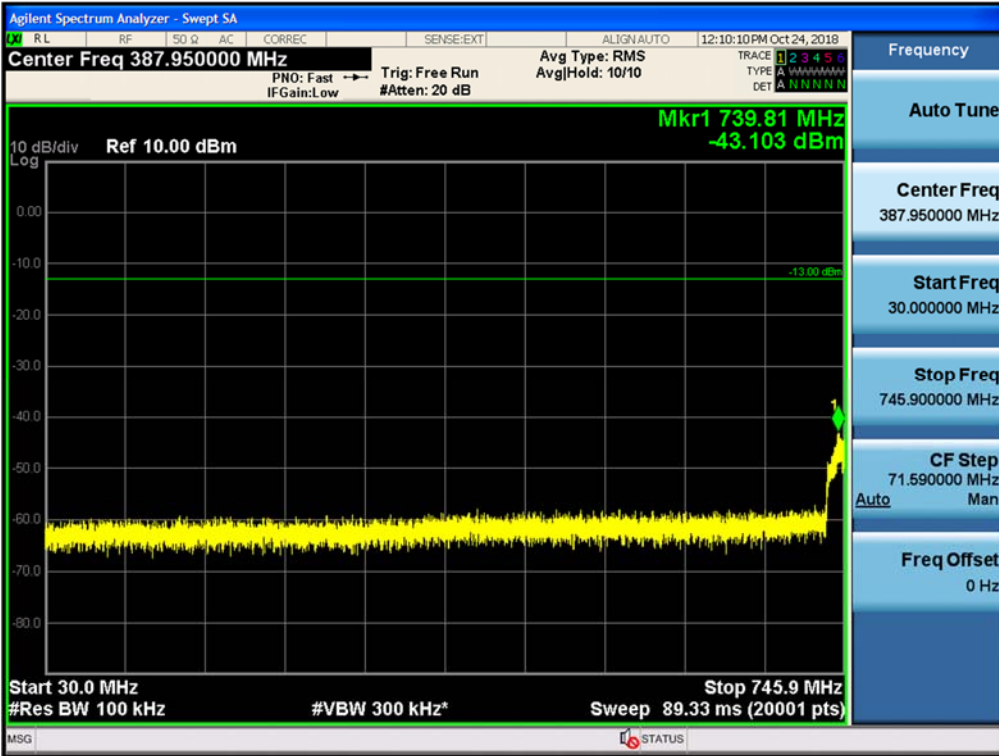

Spurious / Upper 700 MHz / Uplink / LTE 10 MHz / Middle / 1 559 MHz ~ 1610 MHz (700 Hz (1))

Spurious / Upper 700 MHz / Uplink / LTE 10 MHz / Middle / 1 559 MHz ~ 1610 MHz (700 Hz (2))

Spurious / Upper 700 MHz / Uplink / LTE 10 MHz / Middle / 1 559 MHz ~ 1610 MHz (700 Hz (3))

Spurious / Upper 700 MHz / Uplink / LTE 10 MHz / Middle / 1 559 MHz ~ 1610 MHz (700 Hz (4))

Spurious / Upper 700 MHz / Downlink / LTE 10 MHz / Middle / 9 kHz ~ 150 kHz

Spurious / Upper 700 MHz / Downlink / LTE 10 MHz / Middle / 150 kHz ~ 30 MHz

Spurious / Upper 700 MHz / Downlink / LTE 10 MHz / Middle / 30 MHz ~ Low edge

Spurious / Upper 700 MHz / Downlink / LTE 10 MHz / Middle / High edge ~ 2 GHz

Spurious / Upper 700 MHz / Downlink / LTE 10 MHz / Middle / 2 GHz ~ 4 GHz

Spurious / Upper 700 MHz / Downlink / LTE 10 MHz / Middle / 4 GHz ~ 6 GHz