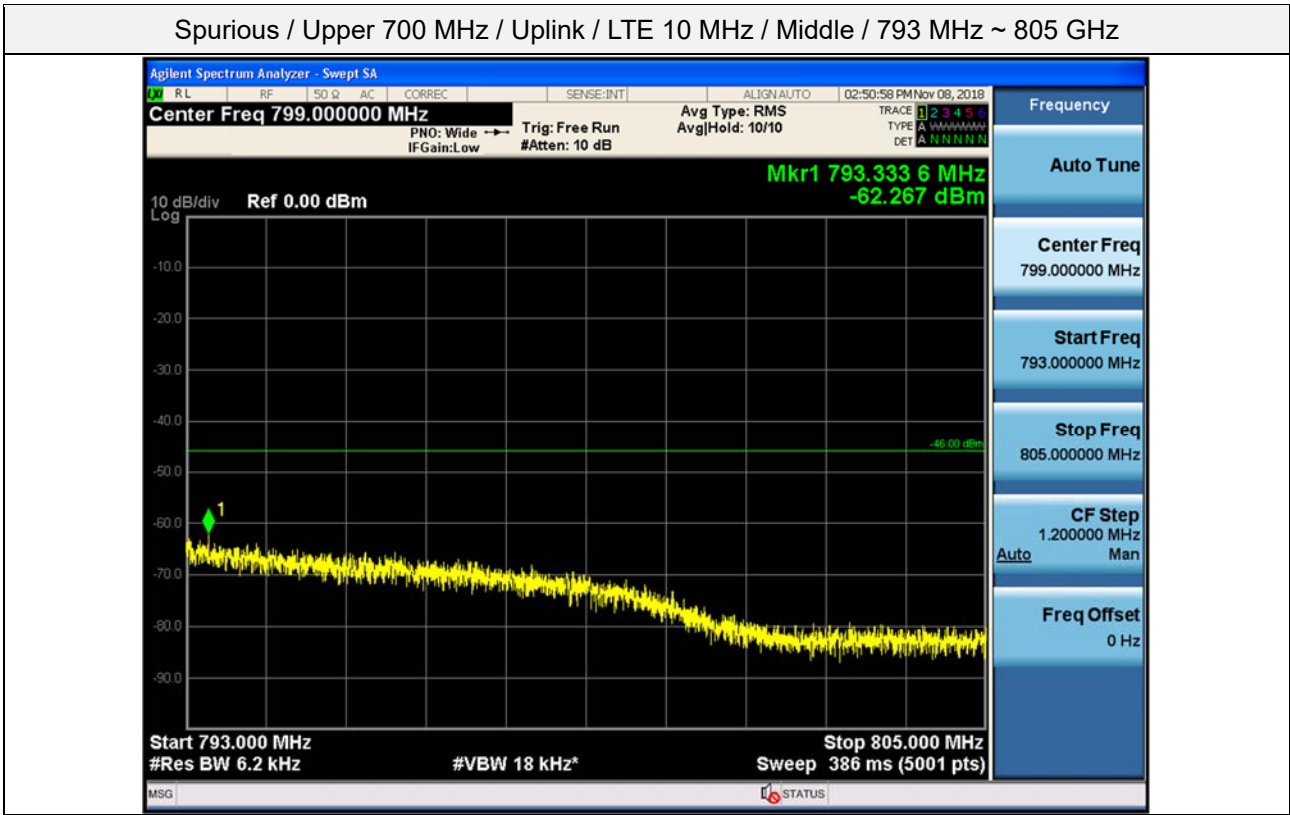

Spurious / Upper 700 MHz / Uplink / LTE 10 MHz / Middle / 30 MHz ~ Low edge

Spurious / Upper 700 MHz / Uplink / LTE 10 MHz / Middle / High edge ~ 2 GHz

Spurious / Upper 700 MHz / Uplink / LTE 10 MHz / Middle / 2 GHz ~ 4 GHz

Spurious / Upper 700 MHz / Uplink / LTE 10 MHz / Middle / 4 GHz ~ 6 GHz

Spurious / Upper 700 MHz / Uplink / LTE 10 MHz / Middle / 6 GHz ~ 8 GHz

Spurious / Upper 700 MHz / Uplink / LTE 10 MHz / Middle / 763 MHz ~ 775 MHz

Spurious / Upper 700 MHz / Uplink / LTE 10 MHz / Middle / 1 559 MHz ~ 1610 MHz (700 Hz (1))

Spurious / Upper 700 MHz / Uplink / LTE 10 MHz / Middle / 1 559 MHz ~ 1610 MHz (700 Hz (2))

Spurious / Upper 700 MHz / Uplink / LTE 10 MHz / Middle / 1 559 MHz ~ 1610 MHz (700 Hz (3))

Spurious / Upper 700 MHz / Uplink / LTE 10 MHz / Middle / 1 559 MHz ~ 1610 MHz (700 Hz (4))

Spurious / Upper 700 MHz / Downlink / LTE 10 MHz / Middle / 9 kHz ~ 150 kHz

Spurious / Upper 700 MHz / Downlink / LTE 10 MHz / Middle / 150 kHz ~ 30 MHz