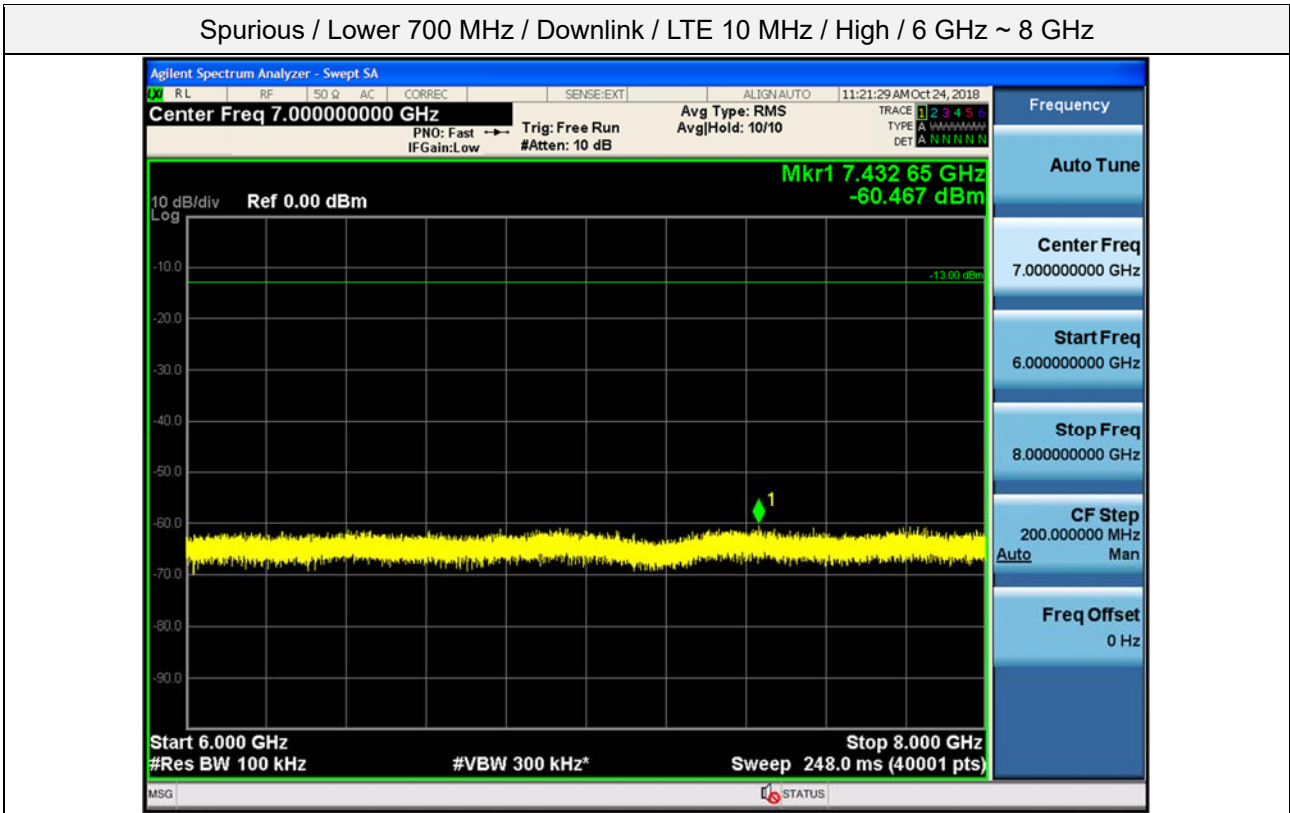

Spurious / Lower 700 MHz / Downlink / LTE 10 MHz / High / 9 kHz ~ 150 kHz

Spurious / Lower 700 MHz / Downlink / LTE 10 MHz / High / 150 kHz ~ 30 MHz

Spurious / Lower 700 MHz / Downlink / LTE 10 MHz / High / 30 MHz ~ Low edge

Spurious / Lower 700 MHz / Downlink / LTE 10 MHz / High / High edge ~ 2 GHz

Spurious / Lower 700 MHz / Downlink / LTE 10 MHz / High / 2 GHz ~ 4 GHz

Spurious / Lower 700 MHz / Downlink / LTE 10 MHz / High / 4 GHz ~ 6 GHz

Spurious / Lower 700 MHz / Downlink / LTE 10 MHz / High / 6 GHz ~ 8 GHz

Spurious / Upper 700 MHz / Uplink / LTE 10 MHz / Middle / 9 kHz ~ 150 kHz

Spurious / Upper 700 MHz / Uplink / LTE 10 MHz / Middle / 150 kHz ~ 30 MHz

Spurious / Upper 700 MHz / Uplink / LTE 10 MHz / Middle / 30 MHz ~ Low edge

Spurious / Upper 700 MHz / Uplink / LTE 10 MHz / Middle / High edge ~ 2 GHz

Spurious / Upper 700 MHz / Uplink / LTE 10 MHz / Middle / 2 GHz ~ 4 GHz