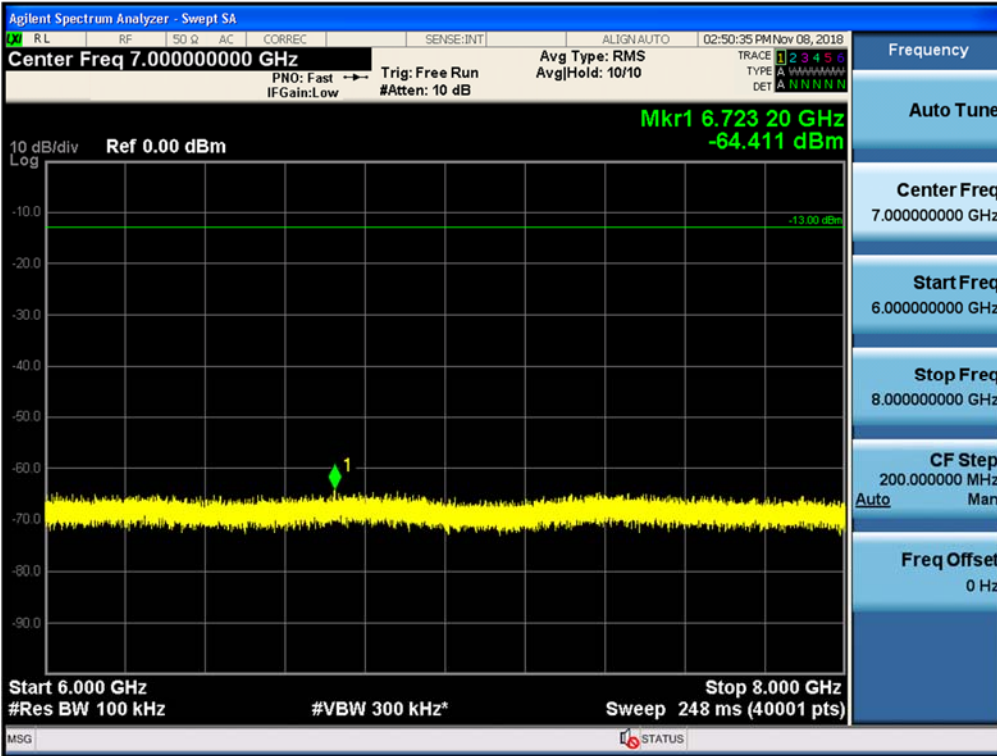

Spurious / Lower 700 MHz / Downlink / LTE 10 MHz / High / 6 GHz ~ 8 GHz

Spurious / Upper 700 MHz / Uplink / LTE 10 MHz / Middle / 9 kHz ~ 150 kHz

Spurious / Upper 700 MHz / Uplink / LTE 10 MHz / Middle / 150 kHz ~ 30 MHz

Spurious / Upper 700 MHz / Uplink / LTE 10 MHz / Middle / 30 MHz ~ Low edge

Spurious / Upper 700 MHz / Uplink / LTE 10 MHz / Middle / High edge ~ 2 GHz

Spurious / Upper 700 MHz / Uplink / LTE 10 MHz / Middle / 2 GHz ~ 4 GHz

Spurious / Upper 700 MHz / Uplink / LTE 10 MHz / Middle / 4 GHz ~ 6 GHz

Spurious / Upper 700 MHz / Uplink / LTE 10 MHz / Middle / 6 GHz ~ 8 GHz

Spurious / Upper 700 MHz / Uplink / LTE 10 MHz / Middle / 763 MHz ~ 775 MHz