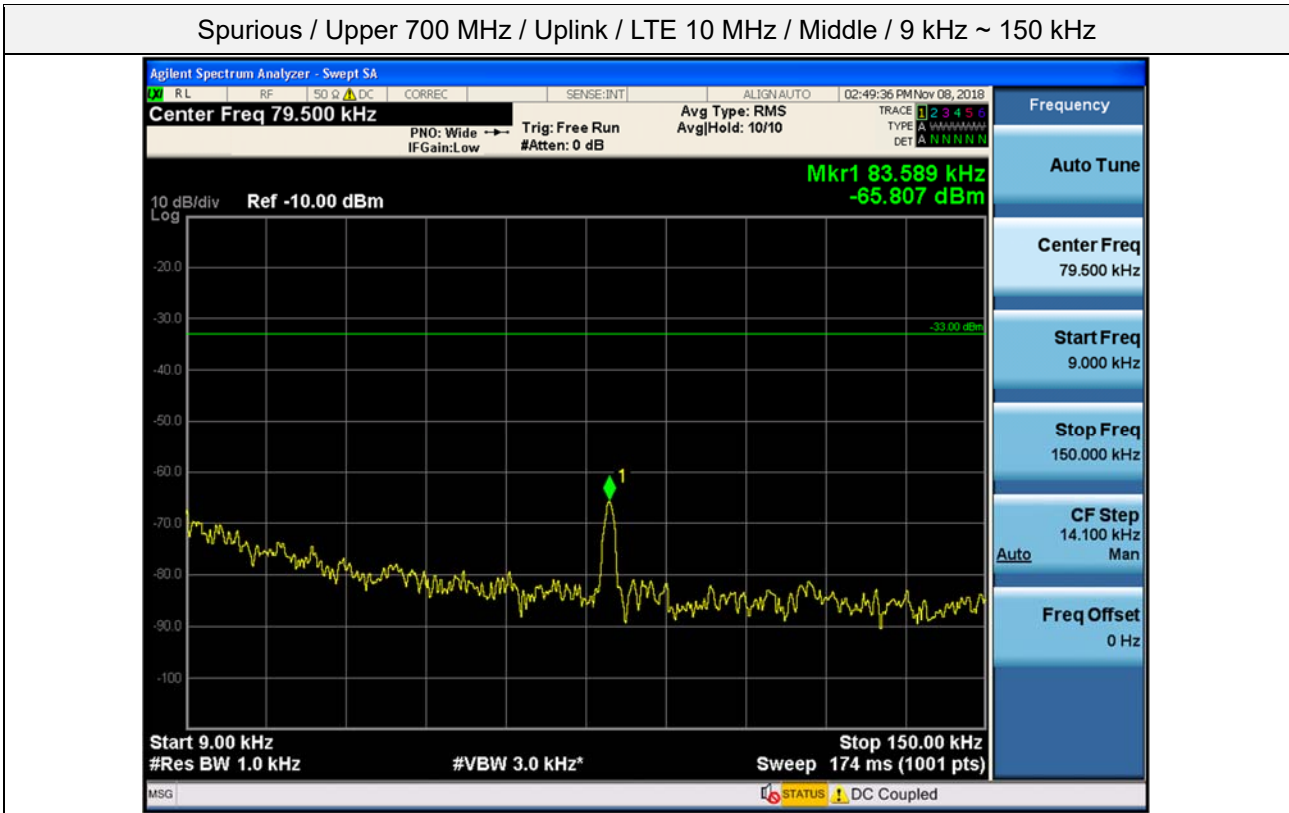

Spurious / Lower 700 MHz / Downlink / LTE 10 MHz / High / 9 kHz ~ 150 kHz

Spurious / Lower 700 MHz / Downlink / LTE 10 MHz / High / 150 kHz ~ 30 MHz

Spurious / Lower 700 MHz / Downlink / LTE 10 MHz / High / 30 MHz ~ Low edge

Spurious / Lower 700 MHz / Downlink / LTE 10 MHz / High / High edge ~ 2 GHz

Spurious / Lower 700 MHz / Downlink / LTE 10 MHz / High / 2 GHz ~ 4 GHz

Spurious / Lower 700 MHz / Downlink / LTE 10 MHz / High / 4 GHz ~ 6 GHz

Spurious / Lower 700 MHz / Downlink / LTE 10 MHz / High / 6 GHz ~ 8 GHz

Spurious / Upper 700 MHz / Uplink / LTE 10 MHz / Middle / 9 kHz ~ 150 kHz

Spurious / Upper 700 MHz / Uplink / LTE 10 MHz / Middle / 150 kHz ~ 30 MHz

Spurious / Upper 700 MHz / Uplink / LTE 10 MHz / Middle / 30 MHz ~ Low edge

Spurious / Upper 700 MHz / Uplink / LTE 10 MHz / Middle / High edge ~ 2 GHz

Spurious / Upper 700 MHz / Uplink / LTE 10 MHz / Middle / 2 GHz ~ 4 GHz