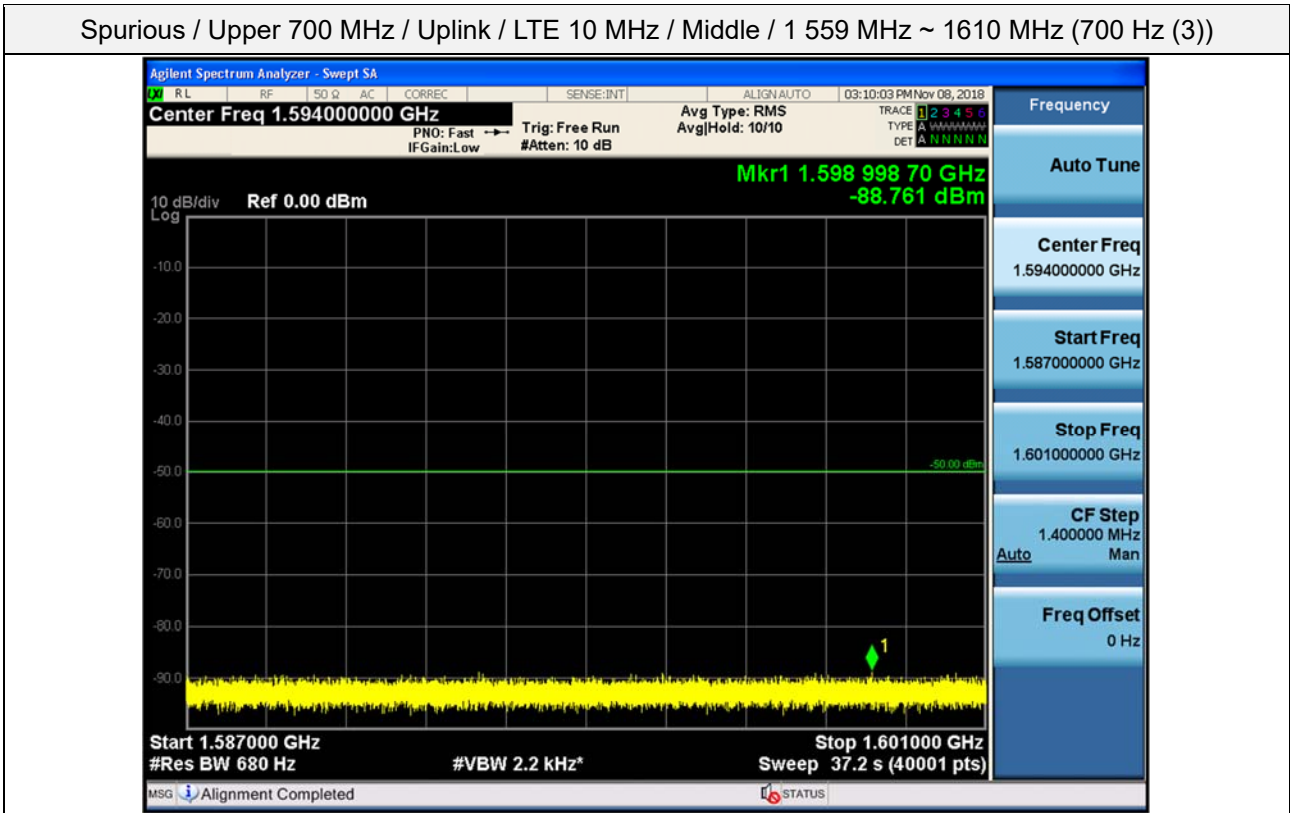

Spurious / Upper 700 MHz / Uplink / LTE 10 MHz / Middle / 4 GHz ~ 6 GHz

Spurious / Upper 700 MHz / Uplink / LTE 10 MHz / Middle / 6 GHz ~ 8 GHz

Spurious / Upper 700 MHz / Uplink / LTE 10 MHz / Middle / 763 MHz ~ 775 MHz

Spurious / Upper 700 MHz / Uplink / LTE 10 MHz / Middle / 1 559 MHz ~ 1610 MHz (700 Hz (1))

Spurious / Upper 700 MHz / Uplink / LTE 10 MHz / Middle / 1 559 MHz ~ 1610 MHz (700 Hz (2))

Spurious / Upper 700 MHz / Uplink / LTE 10 MHz / Middle / 1 559 MHz ~ 1610 MHz (700 Hz (3))

Spurious / Upper 700 MHz / Uplink / LTE 10 MHz / Middle / 1 559 MHz ~ 1610 MHz (700 Hz (4))

Spurious / Upper 700 MHz / Downlink / LTE 10 MHz / Middle / 9 kHz ~ 150 kHz

Spurious / Upper 700 MHz / Downlink / LTE 10 MHz / Middle / 150 kHz ~ 30 MHz

Spurious / Upper 700 MHz / Downlink / LTE 10 MHz / Middle / 30 MHz ~ Low edge

Spurious / Upper 700 MHz / Downlink / LTE 10 MHz / Middle / High edge ~ 2 GHz

Spurious / Upper 700 MHz / Downlink / LTE 10 MHz / Middle / 2 GHz ~ 4 GHz