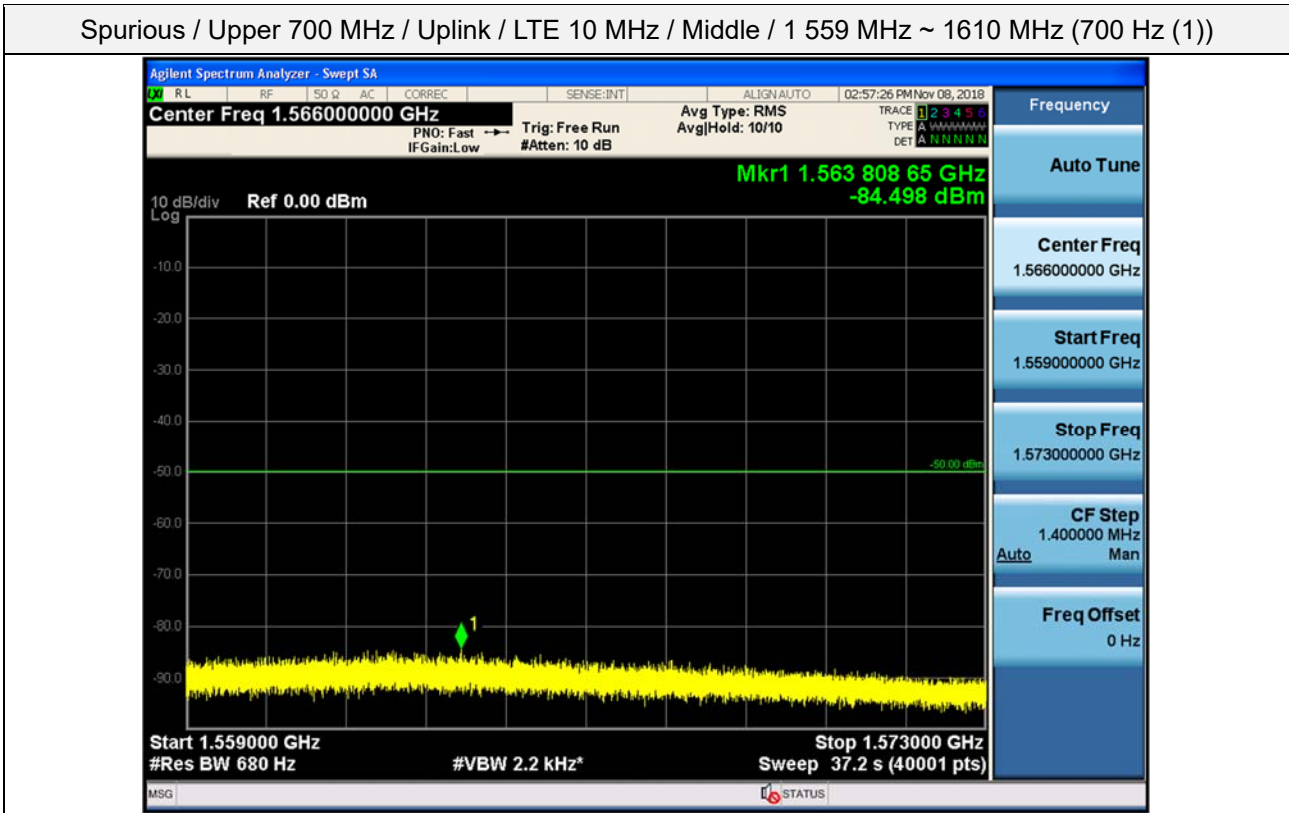

Spurious / Upper 700 MHz / Uplink / LTE 10 MHz / Middle / 30 MHz ~ Low edge

Spurious / Upper 700 MHz / Uplink / LTE 10 MHz / Middle / High edge ~ 2 GHz

Spurious / Upper 700 MHz / Uplink / LTE 10 MHz / Middle / 2 GHz ~ 4 GHz

Spurious / Upper 700 MHz / Uplink / LTE 10 MHz / Middle / 4 GHz ~ 6 GHz

Spurious / Upper 700 MHz / Uplink / LTE 10 MHz / Middle / 6 GHz ~ 8 GHz

Spurious / Upper 700 MHz / Uplink / LTE 10 MHz / Middle / 763 MHz ~ 775 MHz

Spurious / Upper 700 MHz / Uplink / LTE 10 MHz / Middle / 1 559 MHz ~ 1610 MHz (700 Hz (1))

Spurious / Upper 700 MHz / Uplink / LTE 10 MHz / Middle / 1 559 MHz ~ 1610 MHz (700 Hz (2))

Spurious / Upper 700 MHz / Uplink / LTE 10 MHz / Middle / 1 559 MHz ~ 1610 MHz (700 Hz (3))

Spurious / Upper 700 MHz / Uplink / LTE 10 MHz / Middle / 1 559 MHz ~ 1610 MHz (700 Hz (4))

Spurious / Upper 700 MHz / Downlink / LTE 10 MHz / Middle / 9 kHz ~ 150 kHz

Spurious / Upper 700 MHz / Downlink / LTE 10 MHz / Middle / 150 kHz ~ 30 MHz