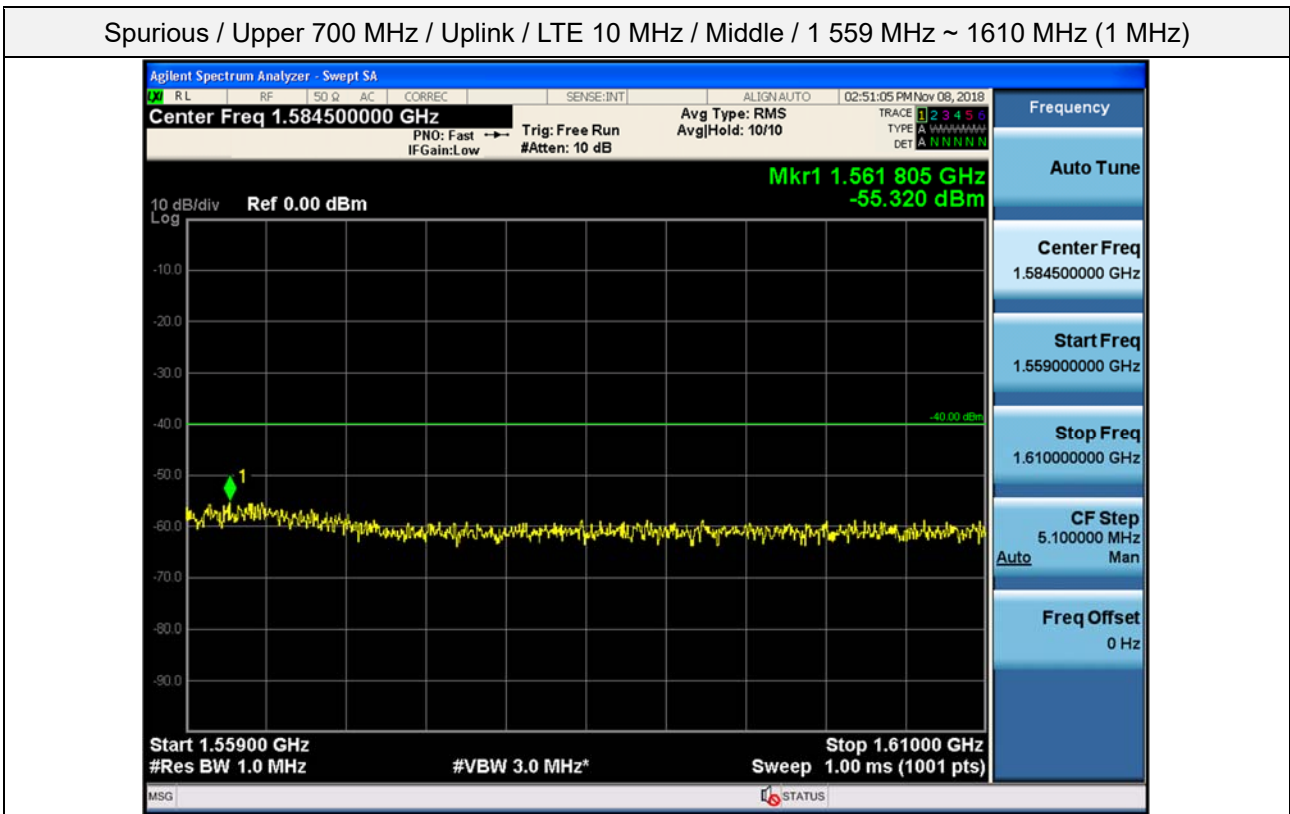

Spurious / Upper 700 MHz / Uplink / LTE 10 MHz / Middle / 30 MHz ~ Low edge

Spurious / Upper 700 MHz / Uplink / LTE 10 MHz / Middle / High edge ~ 2 GHz

Spurious / Upper 700 MHz / Uplink / LTE 10 MHz / Middle / 2 GHz ~ 4 GHz

Spurious / Upper 700 MHz / Uplink / LTE 10 MHz / Middle / 4 GHz ~ 6 GHz

Spurious / Upper 700 MHz / Uplink / LTE 10 MHz / Middle / 6 GHz ~ 8 GHz

Spurious / Upper 700 MHz / Uplink / LTE 10 MHz / Middle / 763 MHz ~ 775 MHz

Spurious / Upper 700 MHz / Uplink / LTE 10 MHz / Middle / 1 559 MHz ~ 1610 MHz (700 Hz (1))

Spurious / Upper 700 MHz / Uplink / LTE 10 MHz / Middle / 1 559 MHz ~ 1610 MHz (700 Hz (2))

Spurious / Upper 700 MHz / Uplink / LTE 10 MHz / Middle / 1 559 MHz ~ 1610 MHz (700 Hz (3))

Spurious / Upper 700 MHz / Uplink / LTE 10 MHz / Middle / 1 559 MHz ~ 1610 MHz (700 Hz (4))

Spurious / Upper 700 MHz / Downlink / LTE 10 MHz / Middle / 9 kHz ~ 150 kHz

Spurious / Upper 700 MHz / Downlink / LTE 10 MHz / Middle / 150 kHz ~ 30 MHz