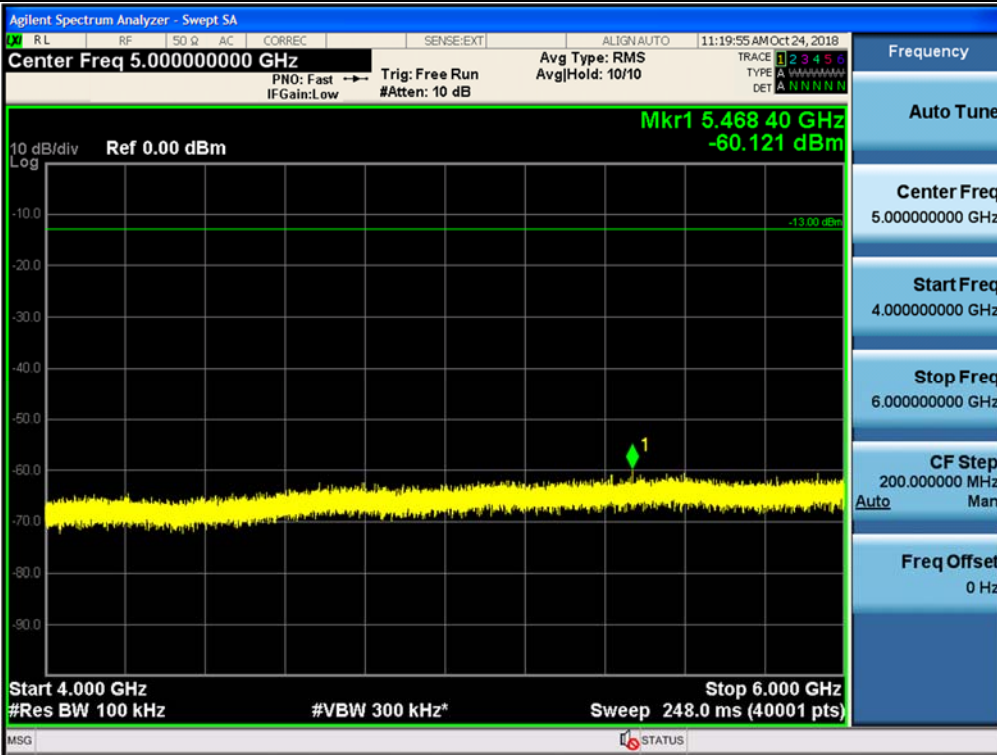

Spurious / Lower 700 MHz / Downlink / LTE 10 MHz / Low / 2 GHz ~ 4 GHz

Spurious / Lower 700 MHz / Downlink / LTE 10 MHz / Low / 4 GHz ~ 6 GHz

Spurious / Lower 700 MHz / Downlink / LTE 10 MHz / Low / 6 GHz ~ 8 GHz

Spurious / Lower 700 MHz / Downlink / LTE 10 MHz / Middle / 9 kHz ~ 150 kHz

Spurious / Lower 700 MHz / Downlink / LTE 10 MHz / Middle / 150 kHz ~ 30 MHz

Spurious / Lower 700 MHz / Downlink / LTE 10 MHz / Middle / 30 MHz ~ Low edge

Spurious / Lower 700 MHz / Downlink / LTE 10 MHz / Middle / High edge ~ 2 GHz

Spurious / Lower 700 MHz / Downlink / LTE 10 MHz / Middle / 2 GHz ~ 4 GHz

Spurious / Lower 700 MHz / Downlink / LTE 10 MHz / Middle / 4 GHz ~ 6 GHz

Spurious / Lower 700 MHz / Downlink / LTE 10 MHz / High / 9 kHz ~ 150 kHz

Spurious / Lower 700 MHz / Downlink / LTE 10 MHz / High / 150 kHz ~ 30 MHz

Spurious / Lower 700 MHz / Downlink / LTE 10 MHz / High / 30 MHz ~ Low edge