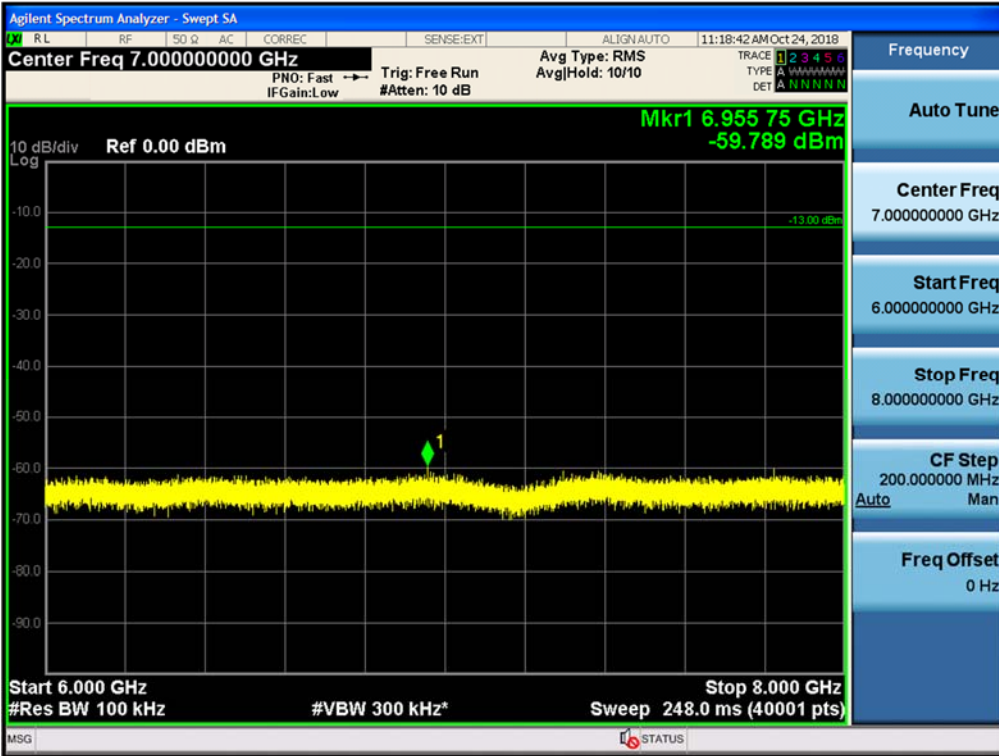

Spurious / Lower 700 MHz / Downlink / LTE 10 MHz / Low / 2 GHz ~ 4 GHz

Spurious / Lower 700 MHz / Downlink / LTE 10 MHz / Low / 4 GHz ~ 6 GHz

Spurious / Lower 700 MHz / Downlink / LTE 10 MHz / Low / 6 GHz ~ 8 GHz

Spurious / Lower 700 MHz / Downlink / LTE 10 MHz / Middle / 9 kHz ~ 150 kHz

Spurious / Lower 700 MHz / Downlink / LTE 10 MHz / Middle / 150 kHz ~ 30 MHz

Spurious / Lower 700 MHz / Downlink / LTE 10 MHz / Middle / 30 MHz ~ Low edge

Spurious / Lower 700 MHz / Downlink / LTE 10 MHz / Middle / High edge ~ 2 GHz

Spurious / Lower 700 MHz / Downlink / LTE 10 MHz / Middle / 2 GHz ~ 4 GHz

Spurious / Lower 700 MHz / Downlink / LTE 10 MHz / Middle / 4 GHz ~ 6 GHz