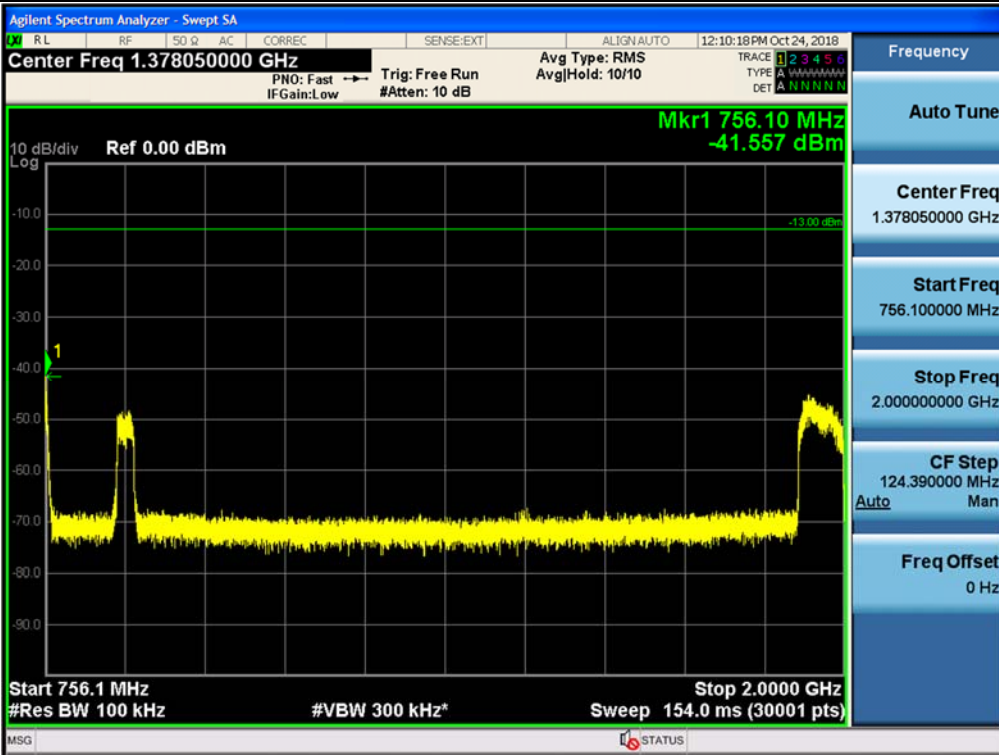

Spurious / Upper 700 MHz / Uplink / LTE 10 MHz / Middle / 1 559 MHz ~ 1610 MHz (700 Hz (1))

Spurious / Upper 700 MHz / Uplink / LTE 10 MHz / Middle / 1 559 MHz ~ 1610 MHz (700 Hz (2))

Spurious / Upper 700 MHz / Uplink / LTE 10 MHz / Middle / 1 559 MHz ~ 1610 MHz (700 Hz (3))

Spurious / Upper 700 MHz / Uplink / LTE 10 MHz / Middle / 1 559 MHz ~ 1610 MHz (700 Hz (4))

Spurious / Upper 700 MHz / Downlink / LTE 10 MHz / Middle / 9 kHz ~ 150 kHz

Spurious / Upper 700 MHz / Downlink / LTE 10 MHz / Middle / 150 kHz ~ 30 MHz

Spurious / Upper 700 MHz / Downlink / LTE 10 MHz / Middle / 30 MHz ~ Low edge

Spurious / Upper 700 MHz / Downlink / LTE 10 MHz / Middle / High edge ~ 2 GHz

Spurious / Upper 700 MHz / Downlink / LTE 10 MHz / Middle / 2 GHz ~ 4 GHz

Spurious / Upper 700 MHz / Downlink / LTE 10 MHz / Middle / 4 GHz ~ 6 GHz