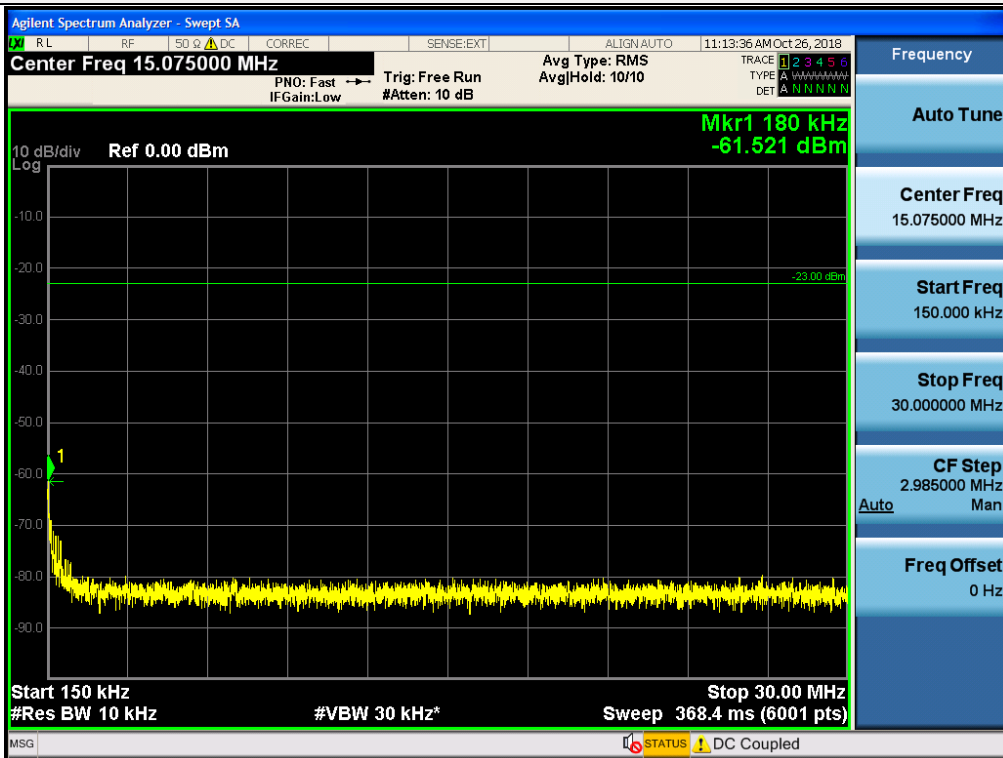

Spurious / Cellular / Uplink / CDMA / Middle / 2 GHz ~ 4 GHz

Spurious / Cellular / Uplink / CDMA / Middle / 4 GHz ~ 6 GHz

Spurious / Cellular / Uplink / CDMA / Middle / 6 GHz ~ 8 GHz

Spurious / Cellular / Uplink / CDMA / Middle / 8 GHz ~ 10 GHz

Spurious / Cellular / Uplink / CDMA / High / 9 kHz ~ 150 kHz

Spurious / Cellular / Uplink / CDMA / High / 150 kHz ~ 30 MHz

Spurious / Cellular / Uplink / CDMA / High / 30 MHz ~ Low edge

Spurious / Cellular / Uplink / CDMA / High / High edge ~ 2 GHz