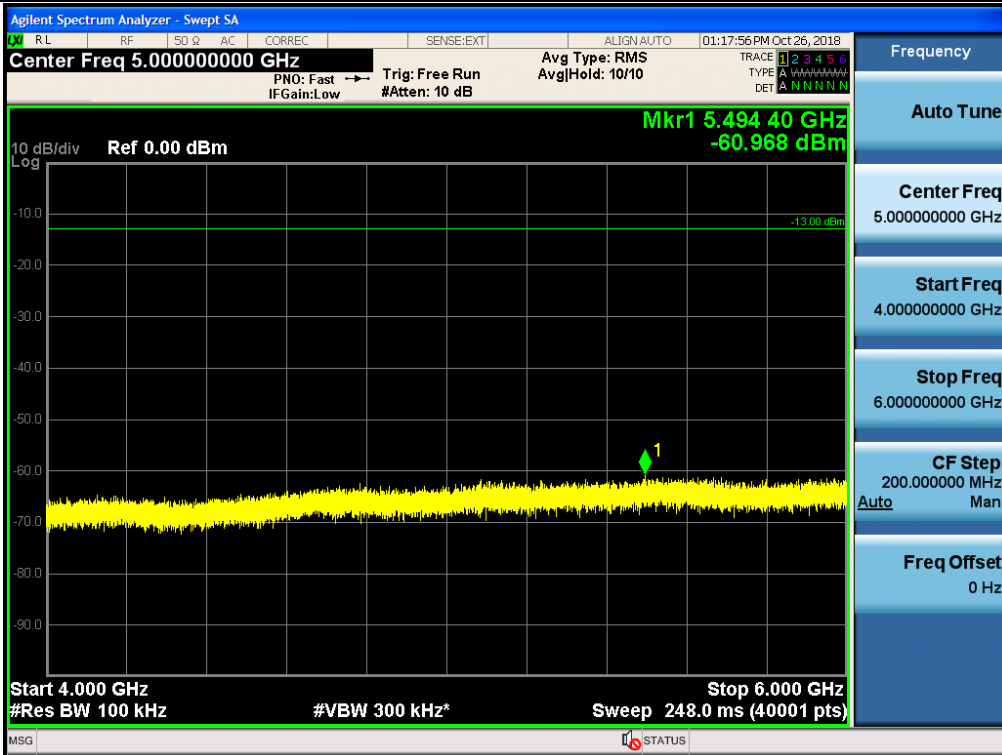

Spurious / Cellular / Uplink / LTE 5 MHz / Low / 9 kHz ~ 150 kHz

Spurious / Cellular / Uplink / LTE 5 MHz / Low / 150 kHz ~ 30 MHz

Spurious / Cellular / Uplink / LTE 5 MHz / Low / 30 MHz ~ Low edge

Spurious / Cellular / Uplink / LTE 5 MHz / Low / High edge ~ 2 GHz

Spurious / Cellular / Uplink / LTE 5 MHz / Low / 2 GHz ~ 4 GHz

Spurious / Cellular / Uplink / LTE 5 MHz / Low / 4 GHz ~ 6 GHz

Spurious / Cellular / Uplink / LTE 5 MHz / Low / 6 GHz ~ 8 GHz

Spurious / Cellular / Uplink / LTE 5 MHz / Low / 8 GHz ~ 10 GHz

Spurious / Cellular / Uplink / LTE 5 MHz / Middle / 9 kHz ~ 150 kHz

Spurious / Cellular / Uplink / LTE 5 MHz / Middle / 150 kHz ~ 30 MHz

Spurious / Cellular / Uplink / LTE 5 MHz / Middle / 30 MHz ~ Low edge