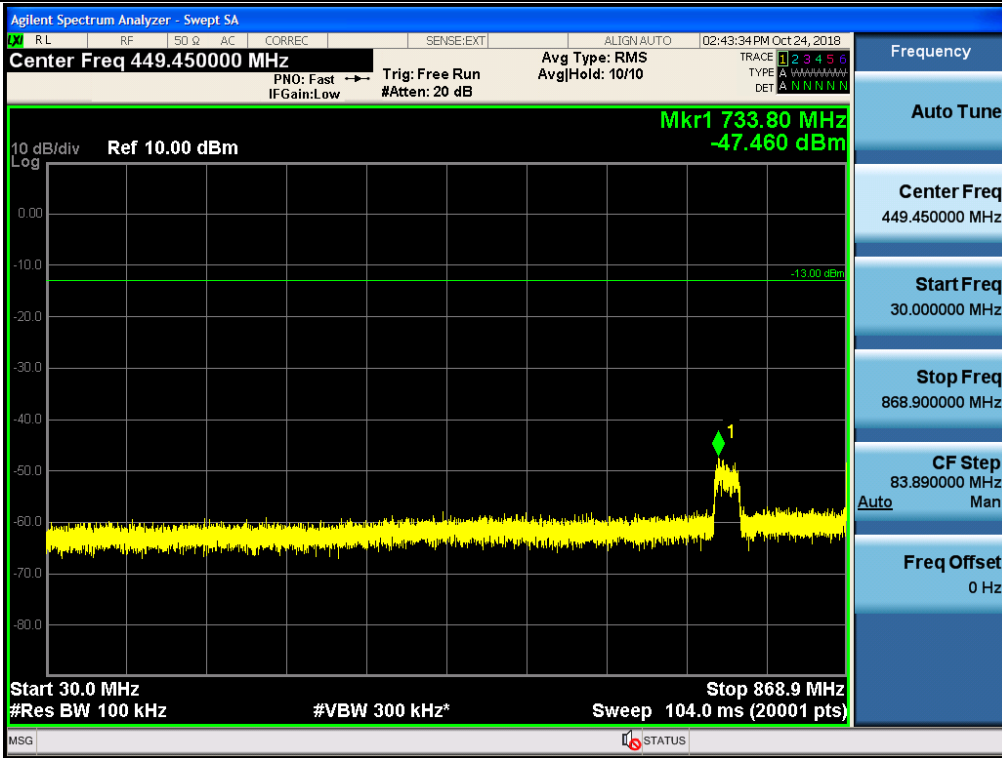

Spurious / Cellular / Downlink / CDMA / Middle / 4 GHz ~ 6 GHz

Spurious / Cellular / Downlink / CDMA / Middle / 6 GHz ~ 8 GHz

Spurious / Cellular / Downlink / CDMA / Middle / 8 GHz ~ 10 GHz

Spurious / Cellular / Downlink / CDMA / High / 9 kHz ~ 150 kHz

Spurious / Cellular / Downlink / CDMA / High / 150 kHz ~ 30 MHz

Spurious / Cellular / Downlink / CDMA / High / 30 MHz ~ Low edge

Spurious / Cellular / Downlink / CDMA / High / High edge ~ 2 GHz

Spurious / Cellular / Downlink / CDMA / High / 2 GHz ~ 4 GHz