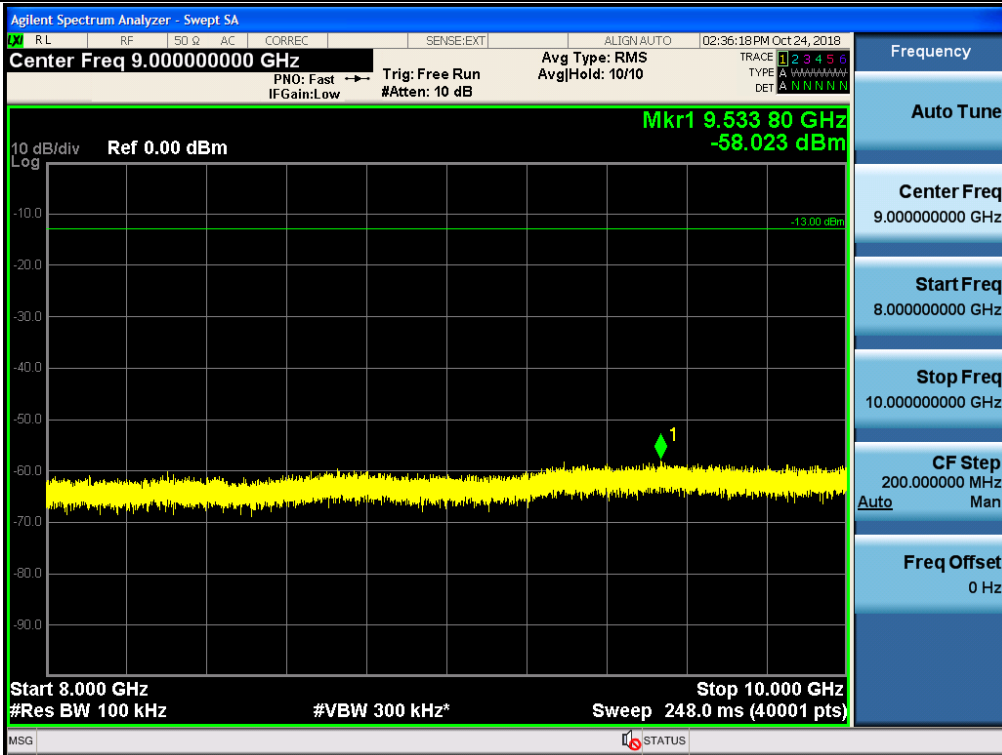

Spurious / Cellular / Uplink / LTE 5 MHz / High / 8 GHz ~ 10 GHz

Spurious / Cellular / Downlink / CDMA / Low / 30 MHz ~ Low edge

Spurious / Cellular / Downlink / CDMA / Low / High edge ~ 2 GHz

Spurious / Cellular / Downlink / CDMA / Low / 2 GHz ~ 4 GHz

Spurious / Cellular / Downlink / CDMA / Low / 4 GHz ~ 6 GHz

Spurious / Cellular / Downlink / CDMA / Low / 6 GHz ~ 8 GHz

Spurious / Cellular / Downlink / CDMA / Low / 8 GHz ~ 10 GHz

Spurious / Cellular / Downlink / CDMA / Middle / 9 kHz ~ 150 kHz

Spurious / Cellular / Downlink / CDMA / Middle / 150 kHz ~ 30 MHz

Spurious / Cellular / Downlink / CDMA / Middle / 30 MHz ~ Low edge

Spurious / Cellular / Downlink / CDMA / Middle / High edge ~ 2 GHz

Spurious / Cellular / Downlink / CDMA / Middle / 2 GHz ~ 4 GHz