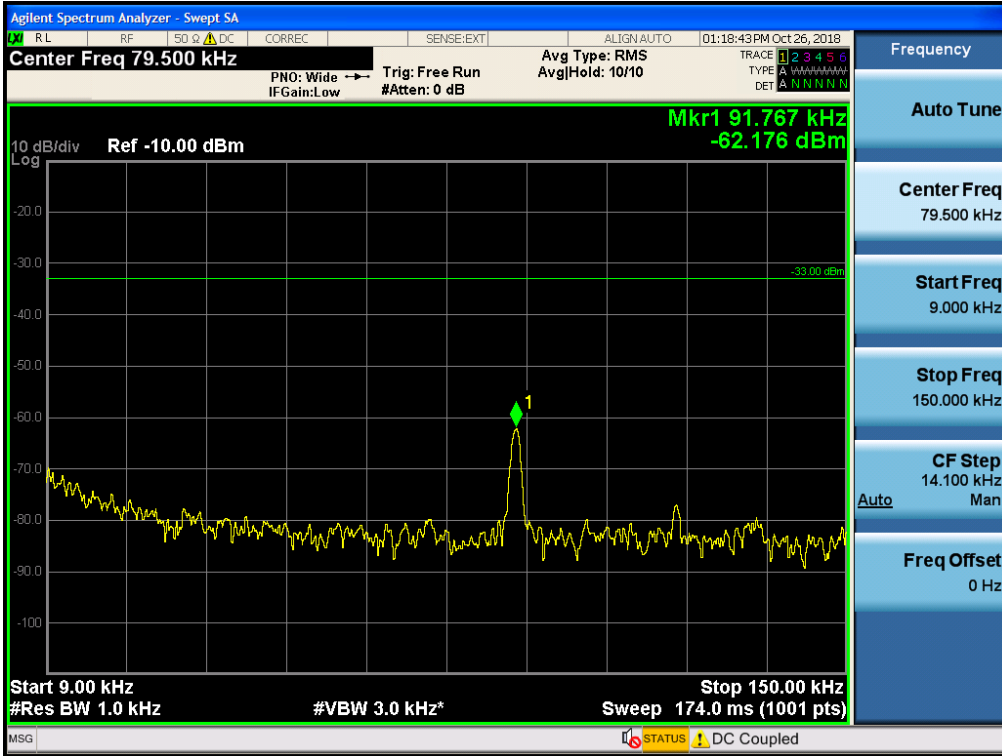

Spurious / Cellular / Uplink / LTE 5 MHz / Low / 9 kHz ~ 150 kHz

Spurious / Cellular / Uplink / LTE 5 MHz / Low / 150 kHz ~ 30 MHz

Spurious / Cellular / Uplink / LTE 5 MHz / Low / 30 MHz ~ Low edge

Spurious / Cellular / Uplink / LTE 5 MHz / Low / High edge ~ 2 GHz

Spurious / Cellular / Uplink / LTE 5 MHz / Low / 2 GHz ~ 4 GHz

Spurious / Cellular / Uplink / LTE 5 MHz / Low / 4 GHz ~ 6 GHz

Spurious / Cellular / Uplink / LTE 5 MHz / Low / 6 GHz ~ 8 GHz

Spurious / Cellular / Uplink / LTE 5 MHz / Low / 8 GHz ~ 10 GHz

Spurious / Cellular / Uplink / LTE 5 MHz / Middle / 9 kHz ~ 150 kHz

Spurious / Cellular / Uplink / LTE 5 MHz / Middle / 150 kHz ~ 30 MHz

Spurious / Cellular / Uplink / LTE 5 MHz / Middle / 30 MHz ~ Low edge