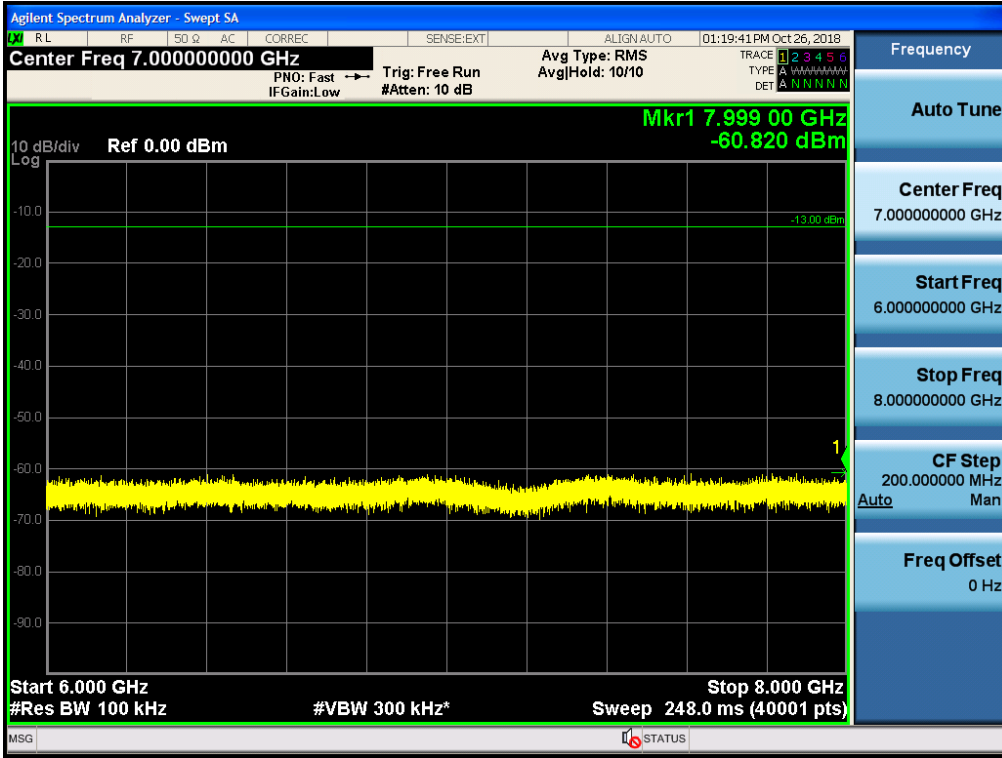

Spurious / Cellular / Uplink / LTE 5 MHz / Middle / 9 kHz ~ 150 kHz

Spurious / Cellular / Uplink / LTE 5 MHz / Middle / 150 kHz ~ 30 MHz

Spurious / Cellular / Uplink / LTE 5 MHz / Middle / 30 MHz ~ Low edge

Spurious / Cellular / Uplink / LTE 5 MHz / Middle / High edge ~ 2 GHz

Spurious / Cellular / Uplink / LTE 5 MHz / Middle / 2 GHz ~ 4 GHz

Spurious / Cellular / Uplink / LTE 5 MHz / Middle / 4 GHz ~ 6 GHz

Spurious / Cellular / Uplink / LTE 5 MHz / Middle / 6 GHz ~ 8 GHz

Spurious / Cellular / Uplink / LTE 5 MHz / Middle / 8 GHz ~ 10 GHz

Spurious / Cellular / Uplink / LTE 5 MHz / High / 9 kHz ~ 150 kHz

Spurious / Cellular / Uplink / LTE 5 MHz / High / 150 kHz ~ 30 MHz

Spurious / Cellular / Uplink / LTE 5 MHz / High / 30 MHz ~ Low edge

Spurious / Cellular / Uplink / LTE 5 MHz / High / High edge ~ 2 GHz

Spurious / Cellular / Uplink / LTE 5 MHz / High / 2 GHz ~ 4 GHz

Spurious / Cellular / Uplink / LTE 5 MHz / High / 4 GHz ~ 6 GHz

Spurious / Cellular / Uplink / LTE 5 MHz / High / 6 GHz ~ 8 GHz