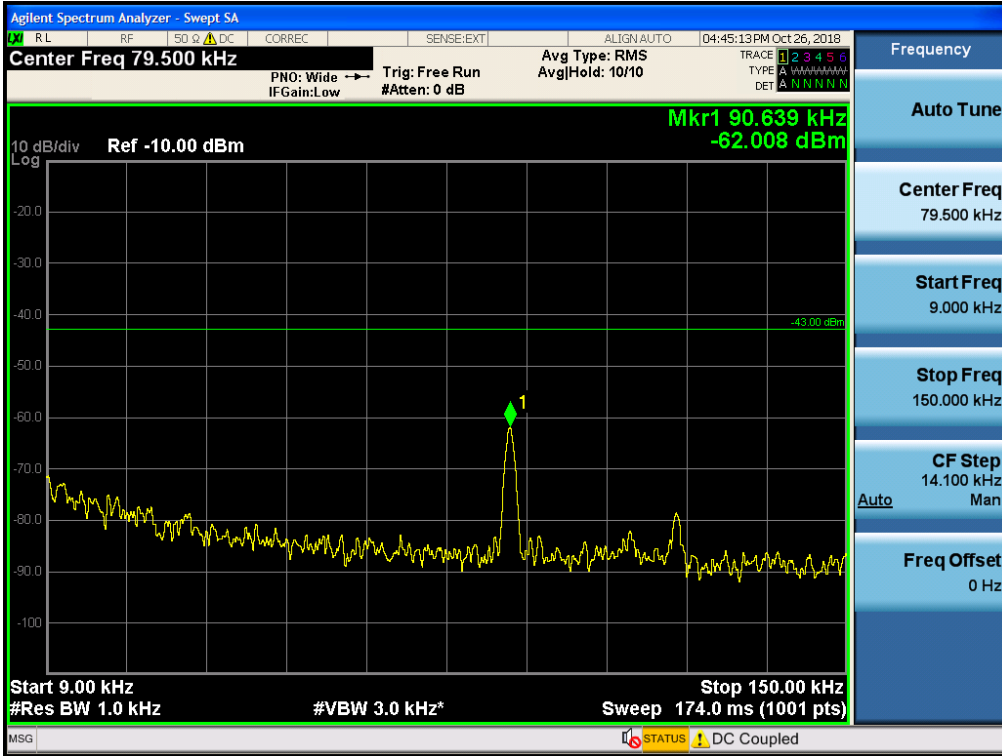

Spurious / Cellular / Downlink / LTE 5 MHz / High / 150 kHz ~ 30 MHz

Spurious / Cellular / Downlink / LTE 5 MHz / High / 30 MHz ~ Low edge

Spurious / Cellular / Downlink / LTE 5 MHz / High / High edge ~ 2 GHz

Spurious / Cellular / Downlink / LTE 5 MHz / High / 2 GHz ~ 4 GHz

Spurious / Cellular / Downlink / LTE 5 MHz / High / 4 GHz ~ 6 GHz

Spurious / Cellular / Downlink / LTE 5 MHz / High / 6 GHz ~ 8 GHz

Spurious / Cellular / Downlink / LTE 5 MHz / High / 8 GHz ~ 10 GHz

Spurious / AWS-1 / Uplink / LTE 10 MHz / Low / 9 kHz ~ 150 kHz

Spurious / AWS-1 / Uplink / LTE 10 MHz / Low / 150 kHz ~ 30 MHz

Spurious / AWS-1 / Uplink / LTE 10 MHz / Low / 30 MHz ~ Low edge

Spurious / AWS-1 / Uplink / LTE 10 MHz / Low / High edge ~ 10 GHz

Spurious / AWS-1 / Uplink / LTE 10 MHz / Middle / 9 kHz ~ 150 kHz

Spurious / AWS-1 / Uplink / LTE 10 MHz / Middle / 150 kHz ~ 30 MHz

Spurious / AWS-1 / Uplink / LTE 10 MHz / Middle / 30 MHz ~ Low edge

Spurious / AWS-1 / Uplink / LTE 10 MHz / Middle / High edge ~ 10 GHz