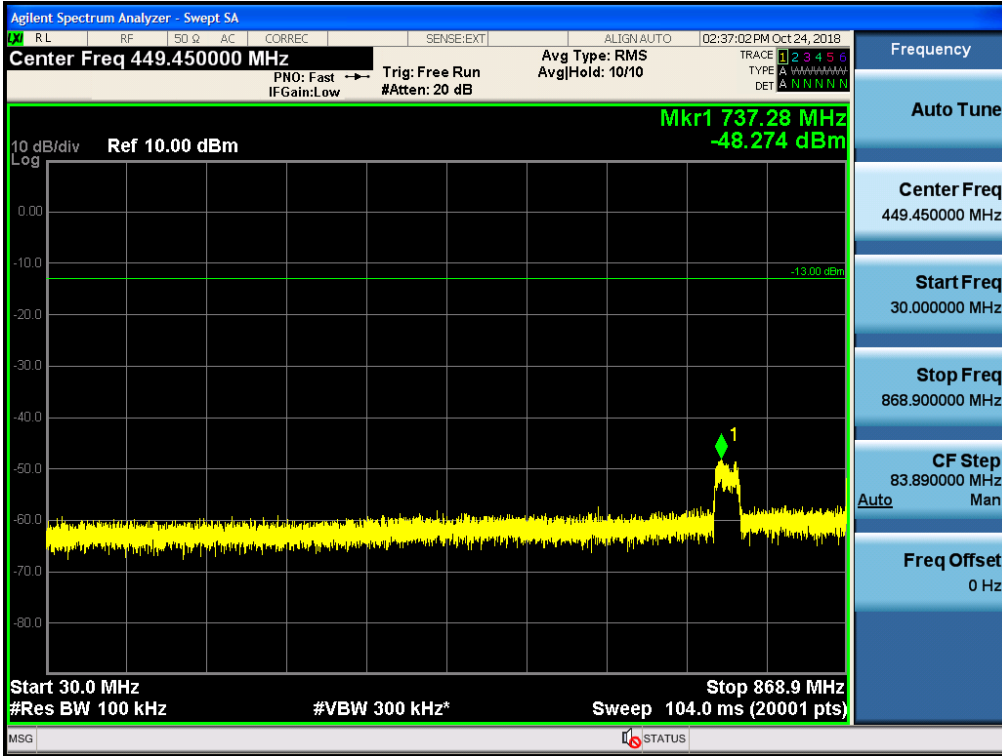

Spurious / Cellular / Uplink / LTE 5 MHz / High / 8 GHz ~ 10 GHz

Spurious / Cellular / Downlink / CDMA / Low / 30 MHz ~ Low edge

Spurious / Cellular / Downlink / CDMA / Low / High edge ~ 2 GHz

Spurious / Cellular / Downlink / CDMA / Low / 2 GHz ~ 4 GHz

Spurious / Cellular / Downlink / CDMA / Low / 4 GHz ~ 6 GHz

Spurious / Cellular / Downlink / CDMA / Low / 6 GHz ~ 8 GHz

Spurious / Cellular / Downlink / CDMA / Low / 8 GHz ~ 10 GHz

Spurious / Cellular / Downlink / CDMA / Middle / 9 kHz ~ 150 kHz

Spurious / Cellular / Downlink / CDMA / Middle / 150 kHz ~ 30 MHz

Spurious / Cellular / Downlink / CDMA / Middle / 30 MHz ~ Low edge

Spurious / Cellular / Downlink / CDMA / Middle / High edge ~ 2 GHz

Spurious / Cellular / Downlink / CDMA / Middle / 2 GHz ~ 4 GHz