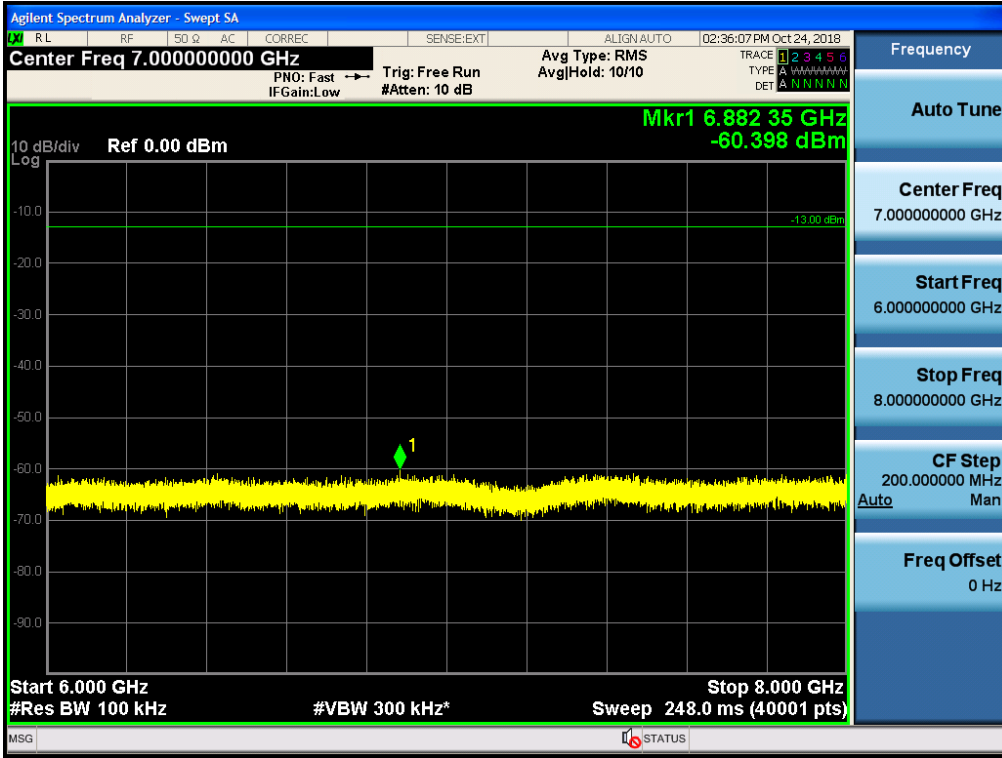

Spurious / Cellular / Downlink / CDMA / Low / 6 GHz ~ 8 GHz