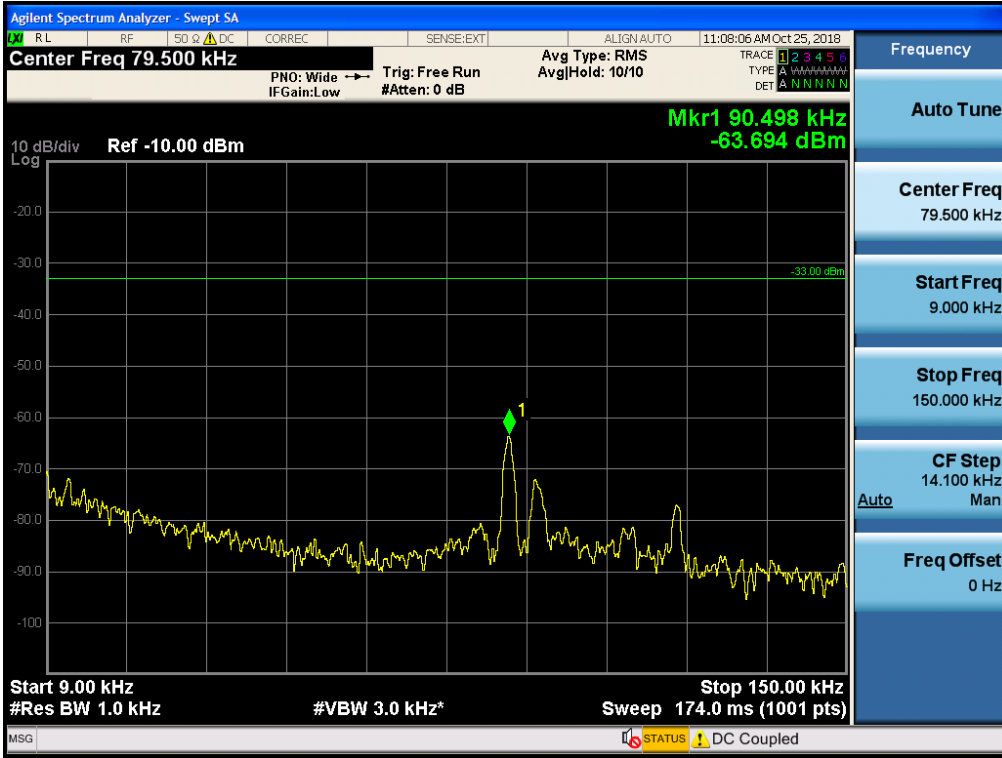

Spurious / Cellular / Downlink / LTE 5 MHz / Low / 150 kHz ~ 30 MHz

Spurious / Cellular / Downlink / LTE 5 MHz / Low / 30 MHz ~ Low edge

Spurious / Cellular / Downlink / LTE 5 MHz / Low / High edge ~ 2 GHz

Spurious / Cellular / Downlink / LTE 5 MHz / Low / 2 GHz ~ 4 GHz

Spurious / Cellular / Downlink / LTE 5 MHz / Low / 4 GHz ~ 6 GHz

Spurious / Cellular / Downlink / LTE 5 MHz / Low / 6 GHz ~ 8 GHz

Spurious / Cellular / Downlink / LTE 5 MHz / Low / 8 GHz ~ 10 GHz

Spurious / Cellular / Downlink / LTE 5 MHz / Middle / 9 kHz ~ 150 kHz

Spurious / Cellular / Downlink / LTE 5 MHz / Middle / 150 kHz ~ 30 MHz

Spurious / Cellular / Downlink / LTE 5 MHz / Middle / 30 MHz ~ Low edge

Spurious / Cellular / Downlink / LTE 5 MHz / Middle / High edge ~ 2 GHz

Spurious / Cellular / Downlink / LTE 5 MHz / Middle / 2 GHz ~ 4 GHz

Spurious / Cellular / Downlink / LTE 5 MHz / Middle / 4 GHz ~ 6 GHz