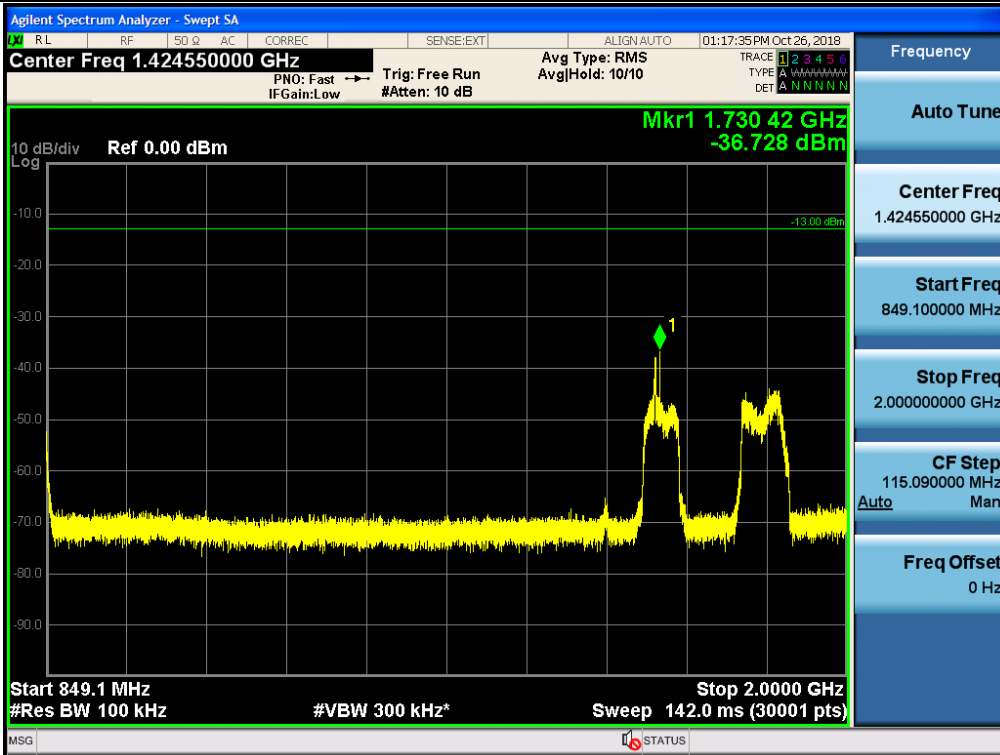

Spurious / Cellular / Uplink / LTE 5 MHz / Low / 9 kHz ~ 150 kHz

Spurious / Cellular / Uplink / LTE 5 MHz / Low / 150 kHz ~ 30 MHz

Spurious / Cellular / Uplink / LTE 5 MHz / Low / 30 MHz ~ Low edge

Spurious / Cellular / Uplink / LTE 5 MHz / Low / High edge ~ 2 GHz

Spurious / Cellular / Uplink / LTE 5 MHz / Low / 2 GHz ~ 4 GHz

Spurious / Cellular / Uplink / LTE 5 MHz / Low / 4 GHz ~ 6 GHz

Spurious / Cellular / Uplink / LTE 5 MHz / Low / 6 GHz ~ 8 GHz

Spurious / Cellular / Uplink / LTE 5 MHz / Low / 8 GHz ~ 10 GHz