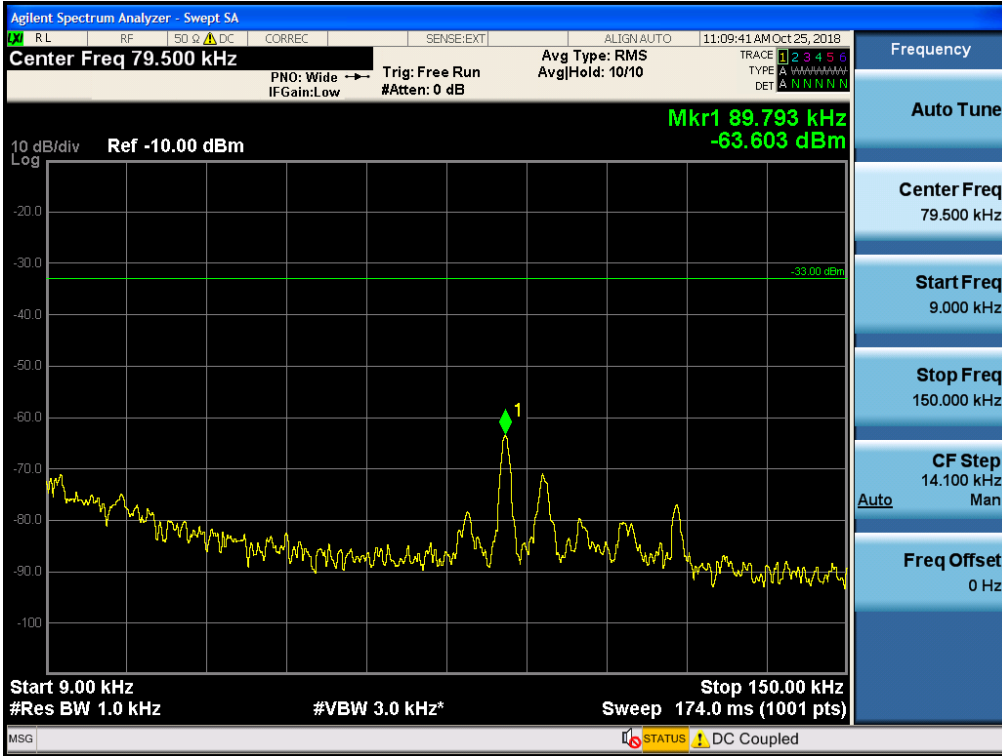

Spurious / Cellular / Downlink / LTE 5 MHz / Middle / 9 kHz ~ 150 kHz

Spurious / Cellular / Downlink / LTE 5 MHz / Middle / 150 kHz ~ 30 MHz

Spurious / Cellular / Downlink / LTE 5 MHz / Middle / 30 MHz ~ Low edge

Spurious / Cellular / Downlink / LTE 5 MHz / Middle / High edge ~ 2 GHz

Spurious / Cellular / Downlink / LTE 5 MHz / Middle / 2 GHz ~ 4 GHz

Spurious / Cellular / Downlink / LTE 5 MHz / Middle / 4 GHz ~ 6 GHz

Spurious / Cellular / Downlink / LTE 5 MHz / Middle / 6 GHz ~ 8 GHz

Spurious / Cellular / Downlink / LTE 5 MHz / Middle / 8 GHz ~ 10 GHz

Spurious / Cellular / Downlink / LTE 5 MHz / High / 9 kHz ~ 150 kHz

Spurious / Cellular / Downlink / LTE 5 MHz / High / 150 kHz ~ 30 MHz

Spurious / Cellular / Downlink / LTE 5 MHz / High / 30 MHz ~ Low edge

Spurious / Cellular / Downlink / LTE 5 MHz / High / High edge ~ 2 GHz