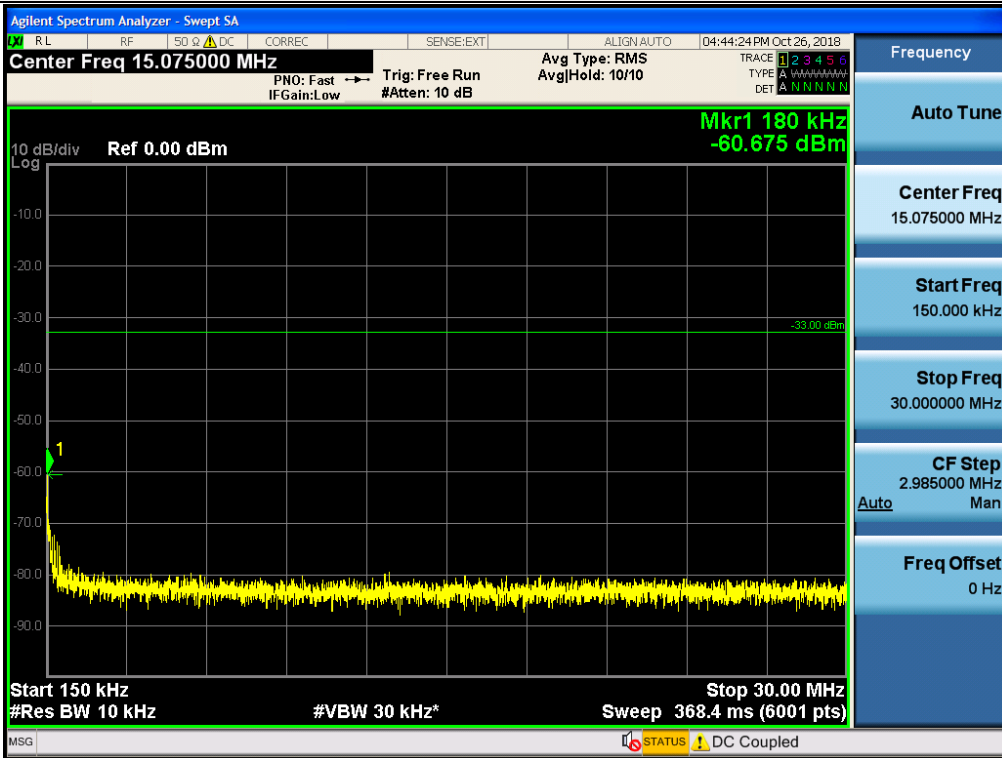

Spurious / Cellular / Downlink / LTE 5 MHz / High / 150 kHz ~ 30 MHz

Spurious / Cellular / Downlink / LTE 5 MHz / High / 30 MHz ~ Low edge

Spurious / Cellular / Downlink / LTE 5 MHz / High / High edge ~ 2 GHz

Spurious / Cellular / Downlink / LTE 5 MHz / High / 2 GHz ~ 4 GHz

Spurious / Cellular / Downlink / LTE 5 MHz / High / 4 GHz ~ 6 GHz

Spurious / Cellular / Downlink / LTE 5 MHz / High / 6 GHz ~ 8 GHz

Spurious / Cellular / Downlink / LTE 5 MHz / High / 8 GHz ~ 10 GHz

Spurious / AWS-1 / Uplink / LTE 10 MHz / Low / 9 kHz ~ 150 kHz

Spurious / AWS-1 / Uplink / LTE 10 MHz / Low / 150 kHz ~ 30 MHz

Spurious / AWS-1 / Uplink / LTE 10 MHz / Low / 30 MHz ~ Low edge

Spurious / AWS-1 / Uplink / LTE 10 MHz / Low / High edge ~ 10 GHz