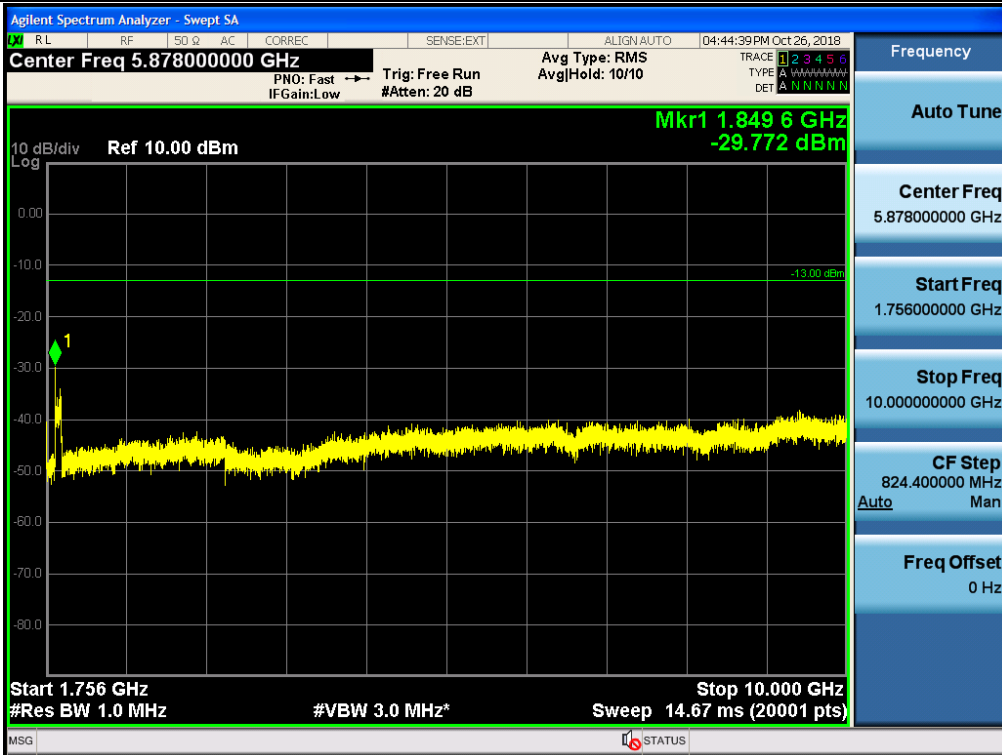

Spurious / Cellular / Downlink / LTE 5 MHz / High / 150 kHz ~ 30 MHz

Spurious / Cellular / Downlink / LTE 5 MHz / High / 30 MHz ~ Low edge

Spurious / Cellular / Downlink / LTE 5 MHz / High / High edge ~ 2 GHz

Spurious / Cellular / Downlink / LTE 5 MHz / High / 2 GHz ~ 4 GHz

Spurious / Cellular / Downlink / LTE 5 MHz / High / 4 GHz ~ 6 GHz

Spurious / Cellular / Downlink / LTE 5 MHz / High / 6 GHz ~ 8 GHz

Spurious / Cellular / Downlink / LTE 5 MHz / High / 8 GHz ~ 10 GHz

Spurious / AWS-1 / Uplink / LTE 10 MHz / Low / 9 kHz ~ 150 kHz

Spurious / AWS-1 / Uplink / LTE 10 MHz / Low / 150 kHz ~ 30 MHz

Spurious / AWS-1 / Uplink / LTE 10 MHz / Low / 30 MHz ~ Low edge

Spurious / AWS-1 / Uplink / LTE 10 MHz / Low / High edge ~ 10 GHz

Spurious / AWS-1 / Uplink / LTE 10 MHz / Middle / 9 kHz ~ 150 kHz

Spurious / AWS-1 / Uplink / LTE 10 MHz / Middle / 150 kHz ~ 30 MHz

Spurious / AWS-1 / Uplink / LTE 10 MHz / Middle / 30 MHz ~ Low edge

Spurious / AWS-1 / Uplink / LTE 10 MHz / Middle / High edge ~ 10 GHz