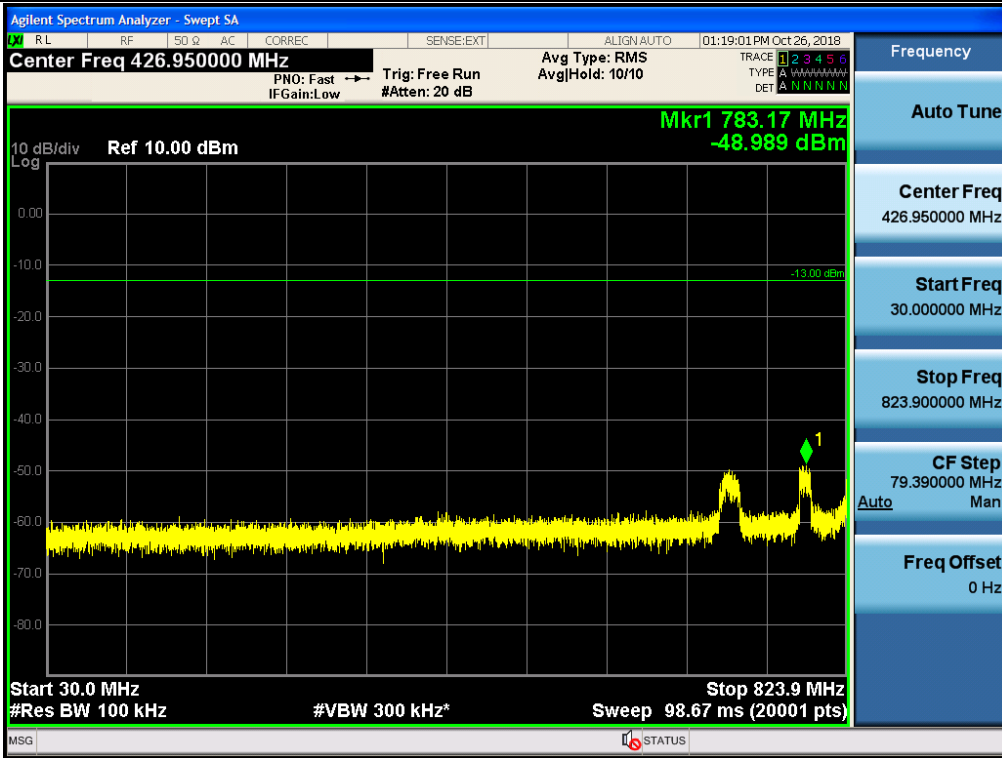

Spurious / Cellular / Uplink / LTE 5 MHz / Low / 9 kHz ~ 150 kHz

Spurious / Cellular / Uplink / LTE 5 MHz / Low / 150 kHz ~ 30 MHz

Spurious / Cellular / Uplink / LTE 5 MHz / Low / 30 MHz ~ Low edge

Spurious / Cellular / Uplink / LTE 5 MHz / Low / High edge ~ 2 GHz

Spurious / Cellular / Uplink / LTE 5 MHz / Low / 2 GHz ~ 4 GHz

Spurious / Cellular / Uplink / LTE 5 MHz / Low / 4 GHz ~ 6 GHz

Spurious / Cellular / Uplink / LTE 5 MHz / Low / 6 GHz ~ 8 GHz

Spurious / Cellular / Uplink / LTE 5 MHz / Low / 8 GHz ~ 10 GHz

Spurious / Cellular / Uplink / LTE 5 MHz / Middle / 9 kHz ~ 150 kHz

Spurious / Cellular / Uplink / LTE 5 MHz / Middle / 150 kHz ~ 30 MHz

Spurious / Cellular / Uplink / LTE 5 MHz / Middle / 30 MHz ~ Low edge