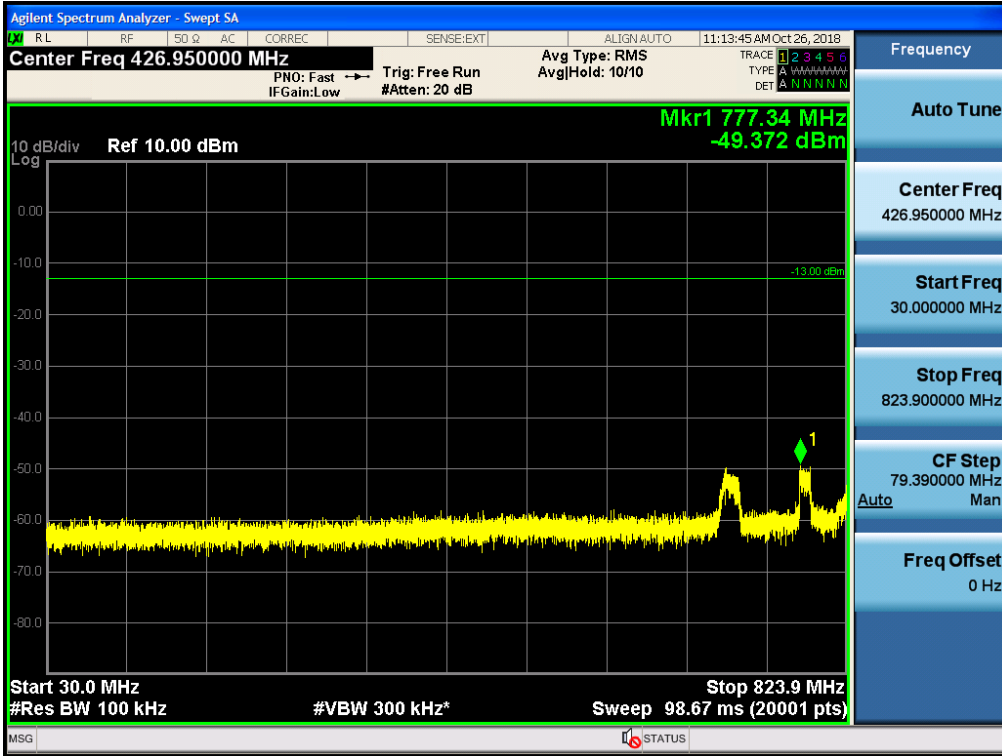

Spurious / Cellular / Uplink / CDMA / Middle / 2 GHz ~ 4 GHz

Spurious / Cellular / Uplink / CDMA / Middle / 4 GHz ~ 6 GHz

Spurious / Cellular / Uplink / CDMA / Middle / 6 GHz ~ 8 GHz

Spurious / Cellular / Uplink / CDMA / Middle / 8 GHz ~ 10 GHz

Spurious / Cellular / Uplink / CDMA / High / 9 kHz ~ 150 kHz

Spurious / Cellular / Uplink / CDMA / High / 150 kHz ~ 30 MHz

Spurious / Cellular / Uplink / CDMA / High / 30 MHz ~ Low edge

Spurious / Cellular / Uplink / CDMA / High / High edge ~ 2 GHz