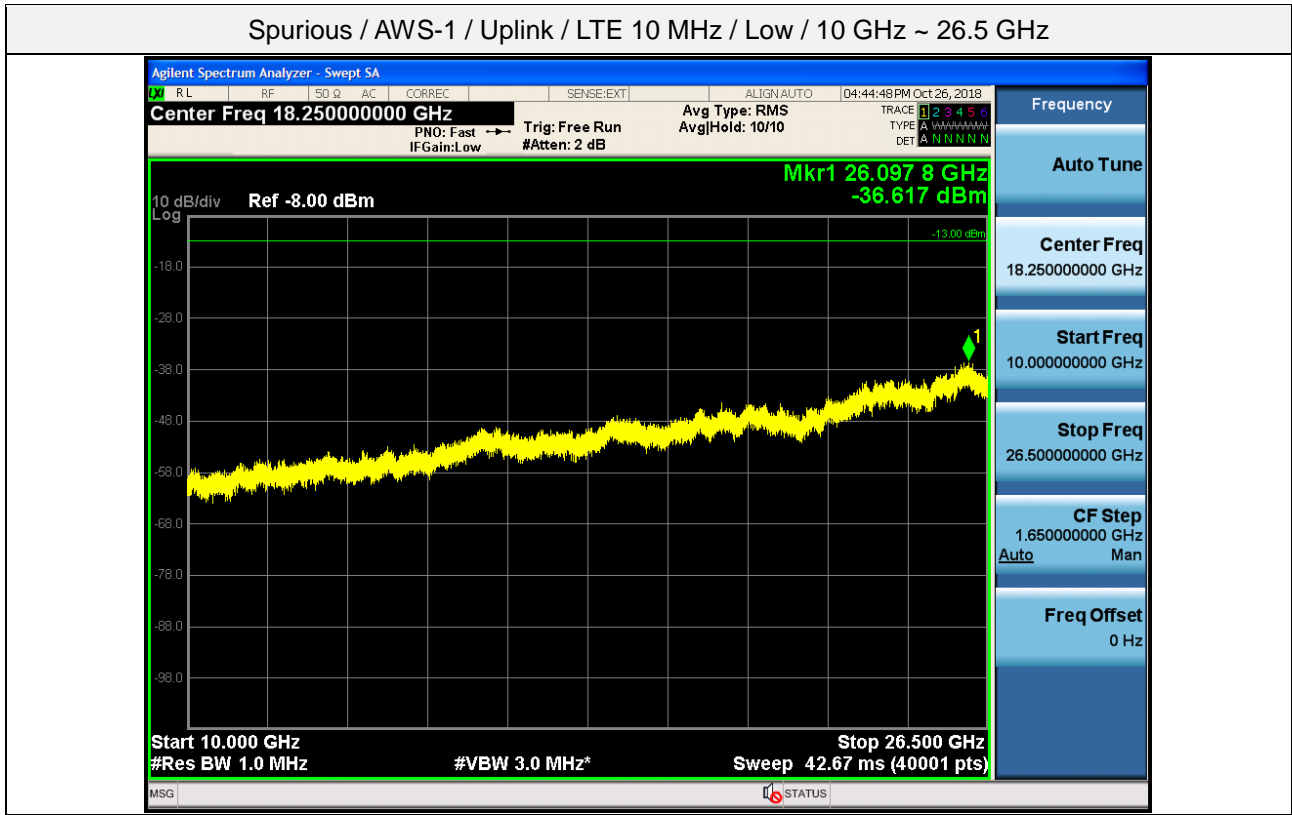

Spurious / Cellular / Downlink / LTE 5 MHz / High / 150 kHz ~ 30 MHz

Spurious / Cellular / Downlink / LTE 5 MHz / High / 30 MHz ~ Low edge

Spurious / Cellular / Downlink / LTE 5 MHz / High / High edge ~ 2 GHz

Spurious / Cellular / Downlink / LTE 5 MHz / High / 2 GHz ~ 4 GHz

Spurious / Cellular / Downlink / LTE 5 MHz / High / 4 GHz ~ 6 GHz

Spurious / Cellular / Downlink / LTE 5 MHz / High / 6 GHz ~ 8 GHz

Spurious / Cellular / Downlink / LTE 5 MHz / High / 8 GHz ~ 10 GHz

Spurious / AWS-1 / Uplink / LTE 10 MHz / Low / 9 kHz ~ 150 kHz

Spurious / AWS-1 / Uplink / LTE 10 MHz / Low / 150 kHz ~ 30 MHz

Spurious / AWS-1 / Uplink / LTE 10 MHz / Low / 30 MHz ~ Low edge

Spurious / AWS-1 / Uplink / LTE 10 MHz / Low / High edge ~ 10 GHz

Spurious / AWS-1 / Uplink / LTE 10 MHz / Middle / 9 kHz ~ 150 kHz

Spurious / AWS-1 / Uplink / LTE 10 MHz / Middle / 150 kHz ~ 30 MHz

Spurious / AWS-1 / Uplink / LTE 10 MHz / Middle / 30 MHz ~ Low edge

Spurious / AWS-1 / Uplink / LTE 10 MHz / Middle / High edge ~ 10 GHz