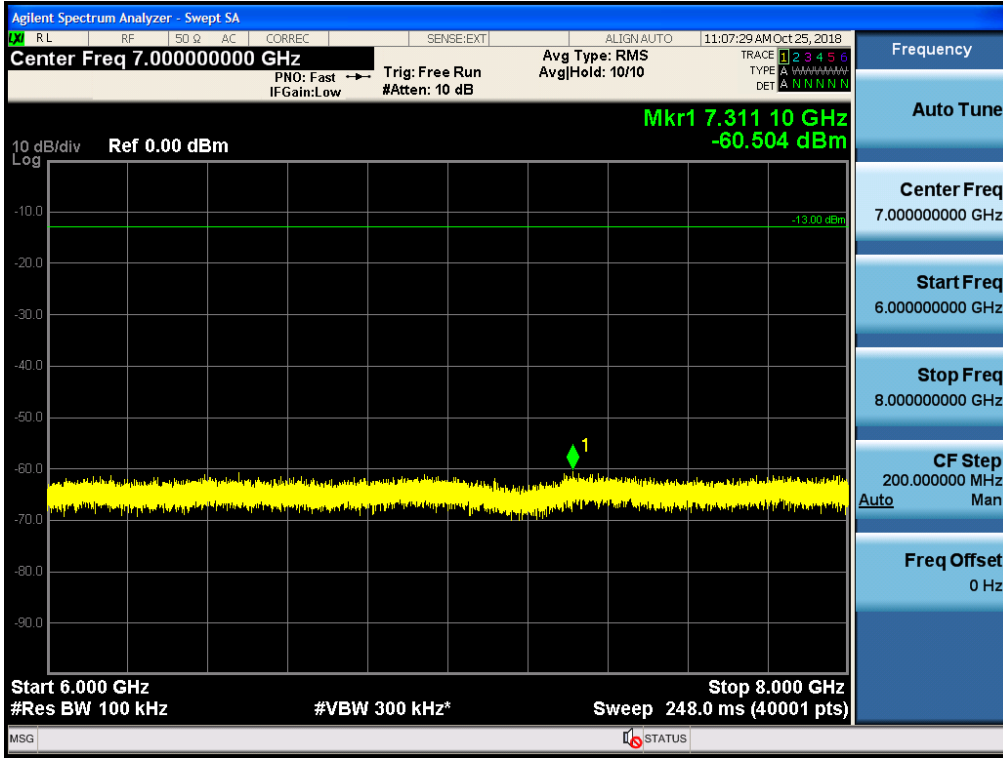

Spurious / Cellular / Downlink / LTE 5 MHz / Low / 150 kHz ~ 30 MHz

Spurious / Cellular / Downlink / LTE 5 MHz / Low / 30 MHz ~ Low edge

Spurious / Cellular / Downlink / LTE 5 MHz / Low / High edge ~ 2 GHz

Spurious / Cellular / Downlink / LTE 5 MHz / Low / 2 GHz ~ 4 GHz

Spurious / Cellular / Downlink / LTE 5 MHz / Low / 4 GHz ~ 6 GHz

Spurious / Cellular / Downlink / LTE 5 MHz / Low / 6 GHz ~ 8 GHz

Spurious / Cellular / Downlink / LTE 5 MHz / Low / 8 GHz ~ 10 GHz