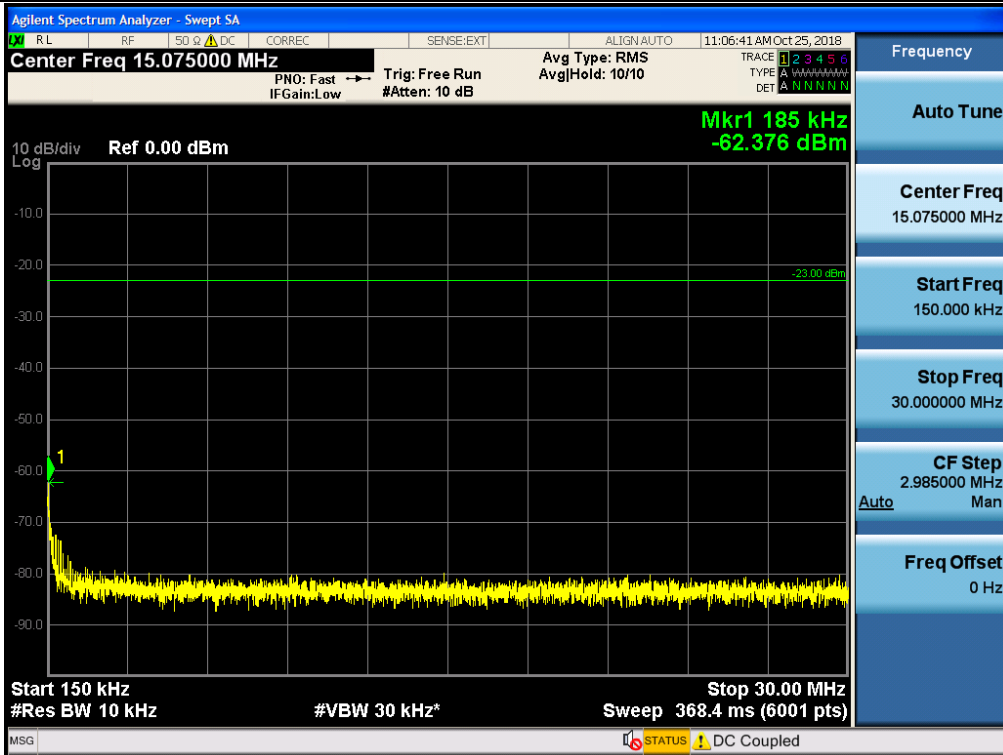

Spurious / Cellular / Downlink / CDMA / High / 4 GHz ~ 6 GHz

Spurious / Cellular / Downlink / CDMA / High / 6 GHz ~ 8 GHz

Spurious / Cellular / Downlink / CDMA / High / 8 GHz ~ 10 GHz

Spurious / Cellular / Downlink / LTE 5 MHz / Low / 9 kHz ~ 150 kHz

Spurious / Cellular / Downlink / LTE 5 MHz / Low / 150 kHz ~ 30 MHz

Spurious / Cellular / Downlink / LTE 5 MHz / Low / 30 MHz ~ Low edge

Spurious / Cellular / Downlink / LTE 5 MHz / Low / High edge ~ 2 GHz

Spurious / Cellular / Downlink / LTE 5 MHz / Low / 2 GHz ~ 4 GHz

Spurious / Cellular / Downlink / LTE 5 MHz / Low / 4 GHz ~ 6 GHz

Spurious / Cellular / Downlink / LTE 5 MHz / Low / 6 GHz ~ 8 GHz

Spurious / Cellular / Downlink / LTE 5 MHz / Low / 8 GHz ~ 10 GHz