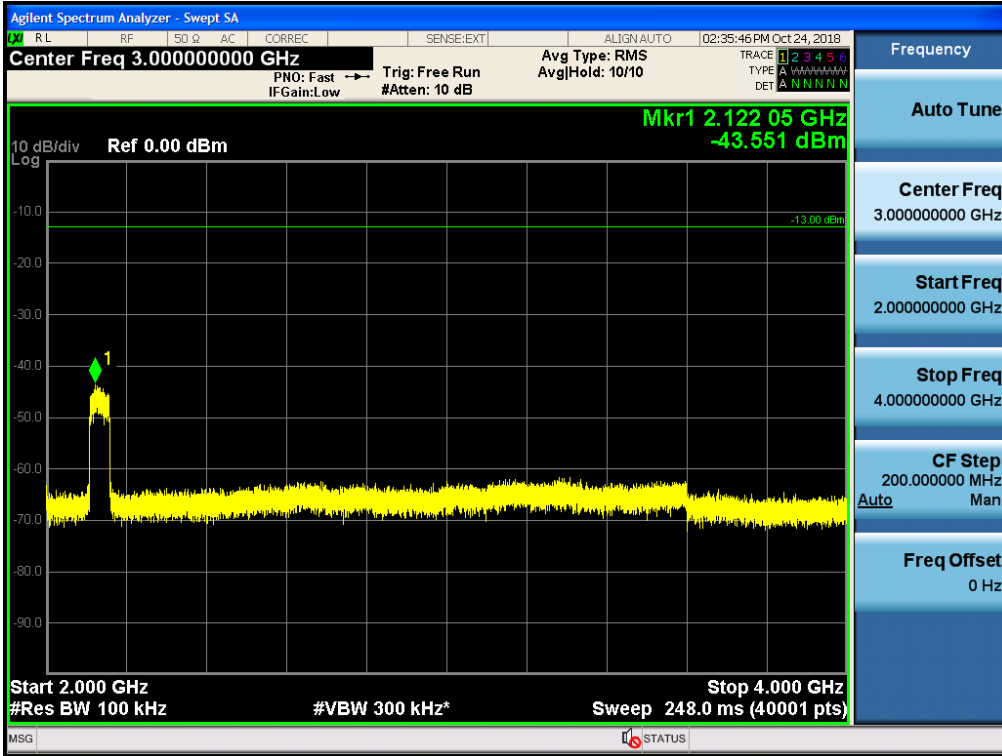

Spurious / Cellular / Uplink / LTE 5 MHz / High / High edge ~ 2 GHz

Spurious / Cellular / Uplink / LTE 5 MHz / High / 2 GHz ~ 4 GHz

Spurious / Cellular / Uplink / LTE 5 MHz / High / 4 GHz ~ 6 GHz

Spurious / Cellular / Uplink / LTE 5 MHz / High / 6 GHz ~ 8 GHz

Spurious / Cellular / Uplink / LTE 5 MHz / High / 8 GHz ~ 10 GHz

Spurious / Cellular / Downlink / CDMA / Low / 30 MHz ~ Low edge

Spurious / Cellular / Downlink / CDMA / Low / High edge ~ 2 GHz

Spurious / Cellular / Downlink / CDMA / Low / 2 GHz ~ 4 GHz

Spurious / Cellular / Downlink / CDMA / Low / 4 GHz ~ 6 GHz

Spurious / Cellular / Downlink / CDMA / Low / 6 GHz ~ 8 GHz

Spurious / Cellular / Downlink / CDMA / Low / 8 GHz ~ 10 GHz

Spurious / Cellular / Downlink / CDMA / Middle / 9 kHz ~ 150 kHz