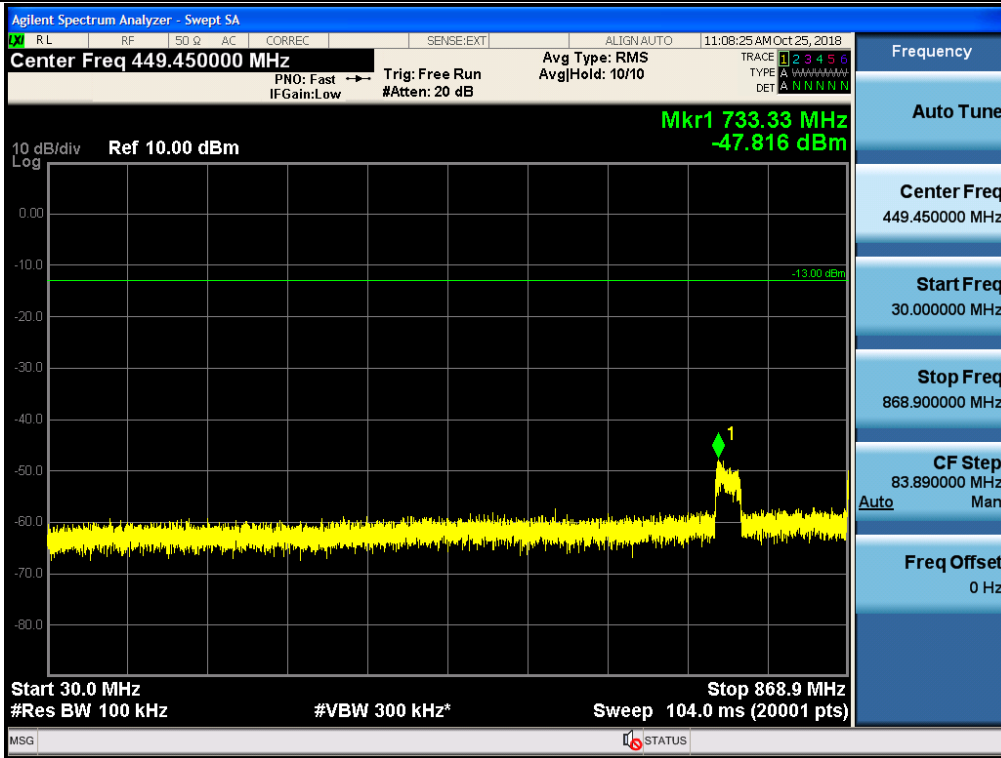

Spurious / Cellular / Downlink / LTE 5 MHz / Low / 150 kHz ~ 30 MHz

Spurious / Cellular / Downlink / LTE 5 MHz / Low / 30 MHz ~ Low edge

Spurious / Cellular / Downlink / LTE 5 MHz / Low / High edge ~ 2 GHz

Spurious / Cellular / Downlink / LTE 5 MHz / Low / 2 GHz ~ 4 GHz

Spurious / Cellular / Downlink / LTE 5 MHz / Low / 4 GHz ~ 6 GHz

Spurious / Cellular / Downlink / LTE 5 MHz / Low / 6 GHz ~ 8 GHz

Spurious / Cellular / Downlink / LTE 5 MHz / Low / 8 GHz ~ 10 GHz

Spurious / Cellular / Downlink / LTE 5 MHz / Middle / 9 kHz ~ 150 kHz

Spurious / Cellular / Downlink / LTE 5 MHz / Middle / 150 kHz ~ 30 MHz

Spurious / Cellular / Downlink / LTE 5 MHz / Middle / 30 MHz ~ Low edge

Spurious / Cellular / Downlink / LTE 5 MHz / Middle / High edge ~ 2 GHz

Spurious / Cellular / Downlink / LTE 5 MHz / Middle / 2 GHz ~ 4 GHz

Spurious / Cellular / Downlink / LTE 5 MHz / Middle / 4 GHz ~ 6 GHz