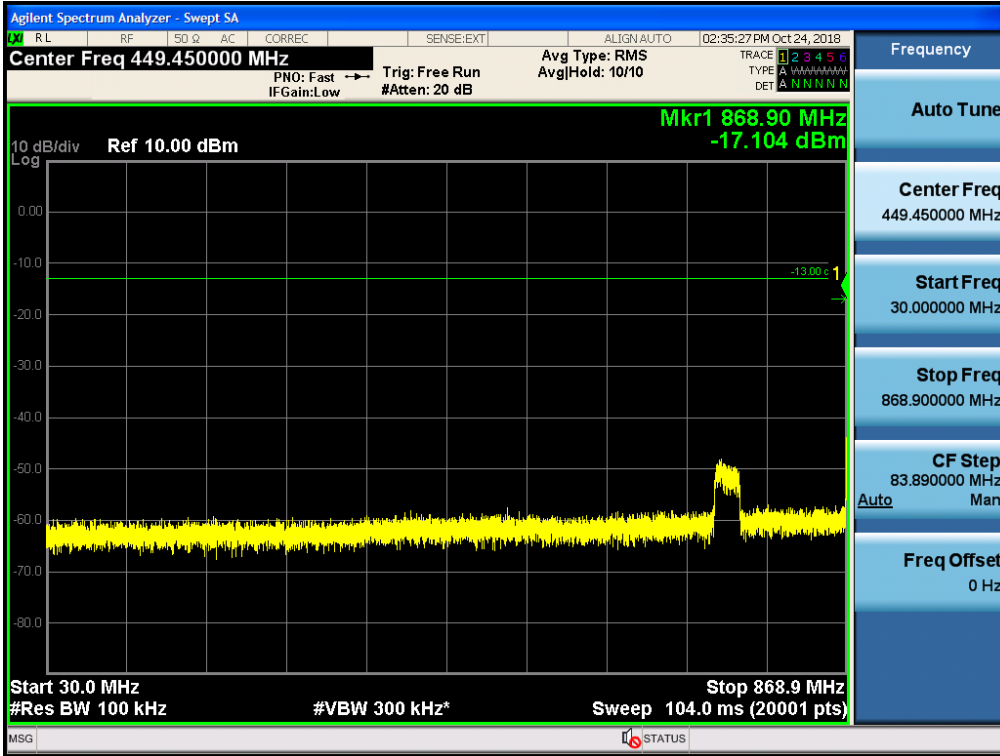

Spurious / Cellular / Uplink / LTE 5 MHz / Middle / 8 GHz ~ 10 GHz

Spurious / Cellular / Uplink / LTE 5 MHz / High / 9 kHz ~ 150 kHz

Spurious / Cellular / Uplink / LTE 5 MHz / High / 150 kHz ~ 30 MHz

Spurious / Cellular / Uplink / LTE 5 MHz / High / 30 MHz ~ Low edge

Spurious / Cellular / Uplink / LTE 5 MHz / High / High edge ~ 2 GHz

Spurious / Cellular / Uplink / LTE 5 MHz / High / 2 GHz ~ 4 GHz

Spurious / Cellular / Uplink / LTE 5 MHz / High / 4 GHz ~ 6 GHz

Spurious / Cellular / Uplink / LTE 5 MHz / High / 6 GHz ~ 8 GHz

Spurious / Cellular / Uplink / LTE 5 MHz / High / 8 GHz ~ 10 GHz

Spurious / Cellular / Downlink / CDMA / Low / 30 MHz ~ Low edge

Spurious / Cellular / Downlink / CDMA / Low / High edge ~ 2 GHz

Spurious / Cellular / Downlink / CDMA / Low / 2 GHz ~ 4 GHz