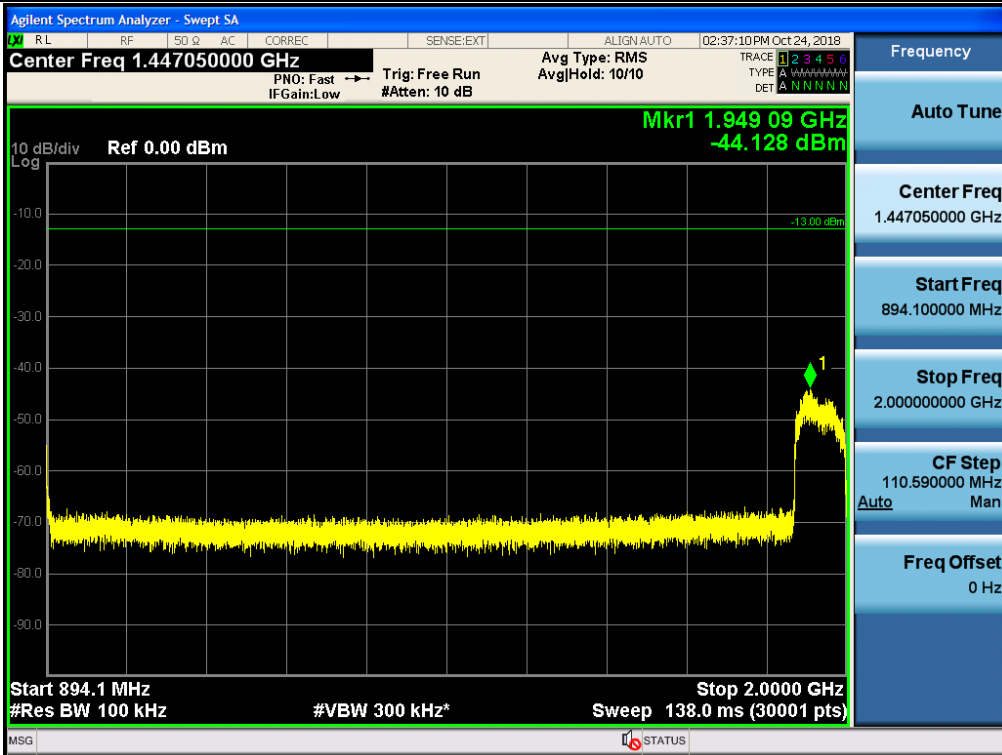

Spurious / Cellular / Uplink / LTE 5 MHz / High / 8 GHz ~ 10 GHz

Spurious / Cellular / Downlink / CDMA / Low / 30 MHz ~ Low edge

Spurious / Cellular / Downlink / CDMA / Low / High edge ~ 2 GHz

Spurious / Cellular / Downlink / CDMA / Low / 2 GHz ~ 4 GHz

Spurious / Cellular / Downlink / CDMA / Low / 4 GHz ~ 6 GHz

Spurious / Cellular / Downlink / CDMA / Low / 6 GHz ~ 8 GHz

Spurious / Cellular / Downlink / CDMA / Low / 8 GHz ~ 10 GHz

Spurious / Cellular / Downlink / CDMA / Middle / 9 kHz ~ 150 kHz

Spurious / Cellular / Downlink / CDMA / Middle / 150 kHz ~ 30 MHz

Spurious / Cellular / Downlink / CDMA / Middle / 30 MHz ~ Low edge

Spurious / Cellular / Downlink / CDMA / Middle / High edge ~ 2 GHz

Spurious / Cellular / Downlink / CDMA / Middle / 2 GHz ~ 4 GHz