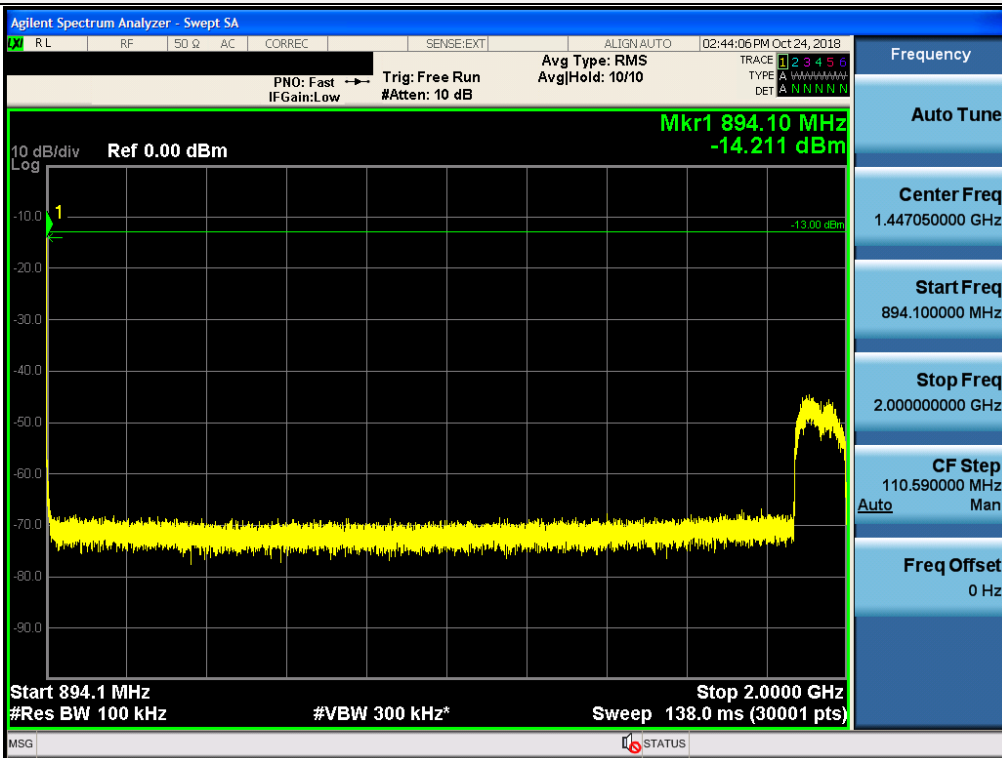

Spurious / Cellular / Downlink / CDMA / Middle / 4 GHz ~ 6 GHz

Spurious / Cellular / Downlink / CDMA / Middle / 6 GHz ~ 8 GHz

Spurious / Cellular / Downlink / CDMA / Middle / 8 GHz ~ 10 GHz

Spurious / Cellular / Downlink / CDMA / High / 9 kHz ~ 150 kHz

Spurious / Cellular / Downlink / CDMA / High / 150 kHz ~ 30 MHz

Spurious / Cellular / Downlink / CDMA / High / 30 MHz ~ Low edge

Spurious / Cellular / Downlink / CDMA / High / High edge ~ 2 GHz

Spurious / Cellular / Downlink / CDMA / High / 2 GHz ~ 4 GHz