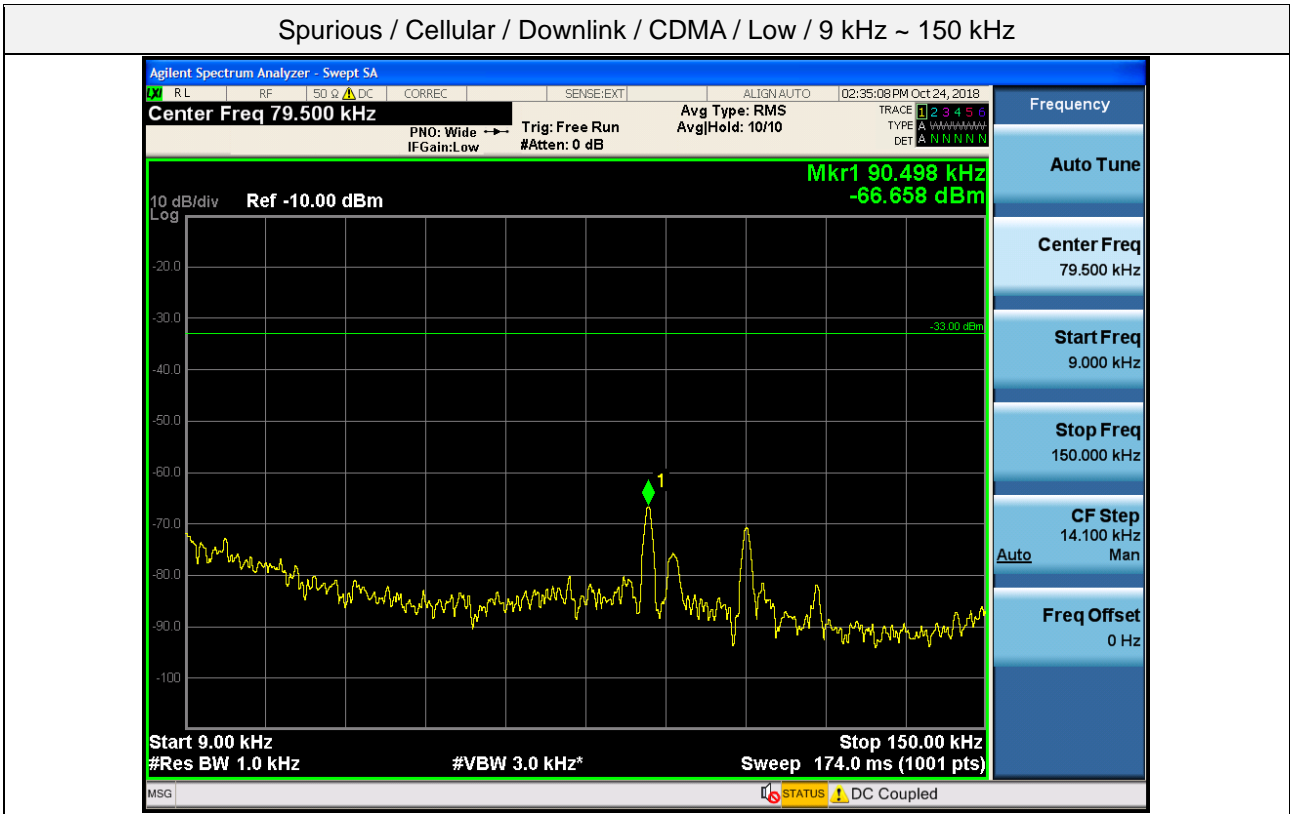

Spurious / Cellular / Uplink / LTE 5 MHz / Middle / 8 GHz ~ 10 GHz

Spurious / Cellular / Uplink / LTE 5 MHz / High / 9 kHz ~ 150 kHz

Spurious / Cellular / Uplink / LTE 5 MHz / High / 150 kHz ~ 30 MHz

Spurious / Cellular / Uplink / LTE 5 MHz / High / 30 MHz ~ Low edge

Spurious / Cellular / Uplink / LTE 5 MHz / High / High edge ~ 2 GHz

Spurious / Cellular / Uplink / LTE 5 MHz / High / 2 GHz ~ 4 GHz

Spurious / Cellular / Uplink / LTE 5 MHz / High / 4 GHz ~ 6 GHz

Spurious / Cellular / Uplink / LTE 5 MHz / High / 6 GHz ~ 8 GHz

Spurious / Cellular / Uplink / LTE 5 MHz / High / 8 GHz ~ 10 GHz

Spurious / Cellular / Downlink / CDMA / Low / 30 MHz ~ Low edge

Spurious / Cellular / Downlink / CDMA / Low / High edge ~ 2 GHz

Spurious / Cellular / Downlink / CDMA / Low / 2 GHz ~ 4 GHz