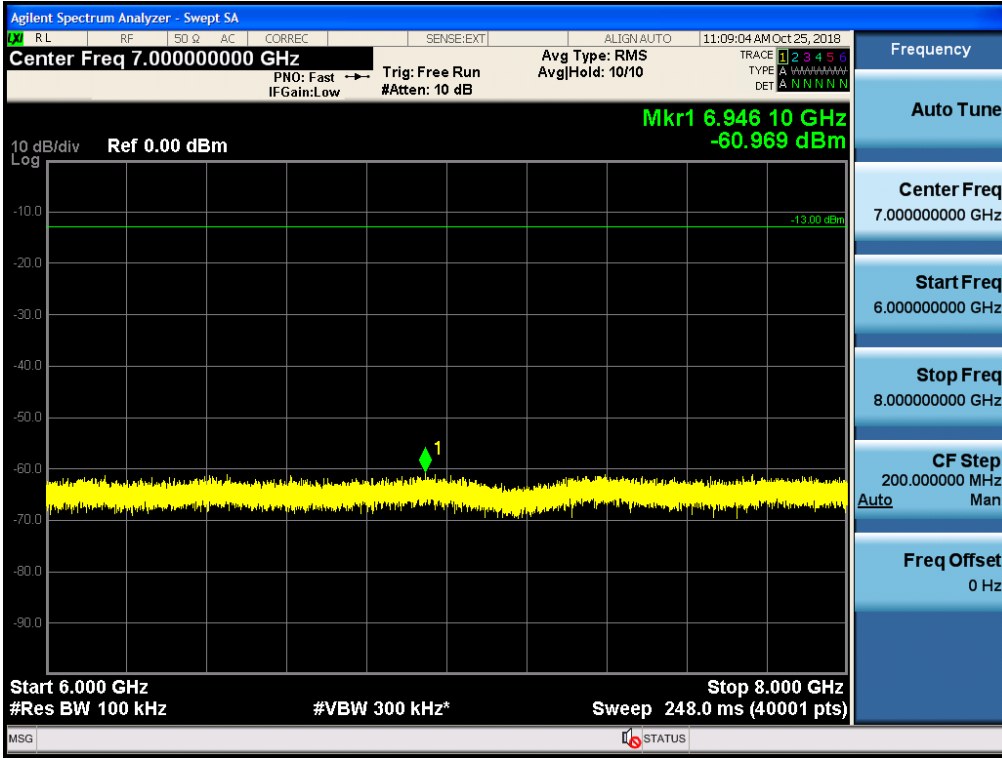

Spurious / Cellular / Downlink / LTE 5 MHz / Middle / 9 kHz ~ 150 kHz

Spurious / Cellular / Downlink / LTE 5 MHz / Middle / 150 kHz ~ 30 MHz

Spurious / Cellular / Downlink / LTE 5 MHz / Middle / 30 MHz ~ Low edge

Spurious / Cellular / Downlink / LTE 5 MHz / Middle / High edge ~ 2 GHz

Spurious / Cellular / Downlink / LTE 5 MHz / Middle / 2 GHz ~ 4 GHz

Spurious / Cellular / Downlink / LTE 5 MHz / Middle / 4 GHz ~ 6 GHz

Spurious / Cellular / Downlink / LTE 5 MHz / Middle / 6 GHz ~ 8 GHz

Spurious / Cellular / Downlink / LTE 5 MHz / Middle / 8 GHz ~ 10 GHz

Spurious / Cellular / Downlink / LTE 5 MHz / High / 9 kHz ~ 150 kHz

Spurious / Cellular / Downlink / LTE 5 MHz / High / 150 kHz ~ 30 MHz

Spurious / Cellular / Downlink / LTE 5 MHz / High / 30 MHz ~ Low edge

Spurious / Cellular / Downlink / LTE 5 MHz / High / High edge ~ 2 GHz