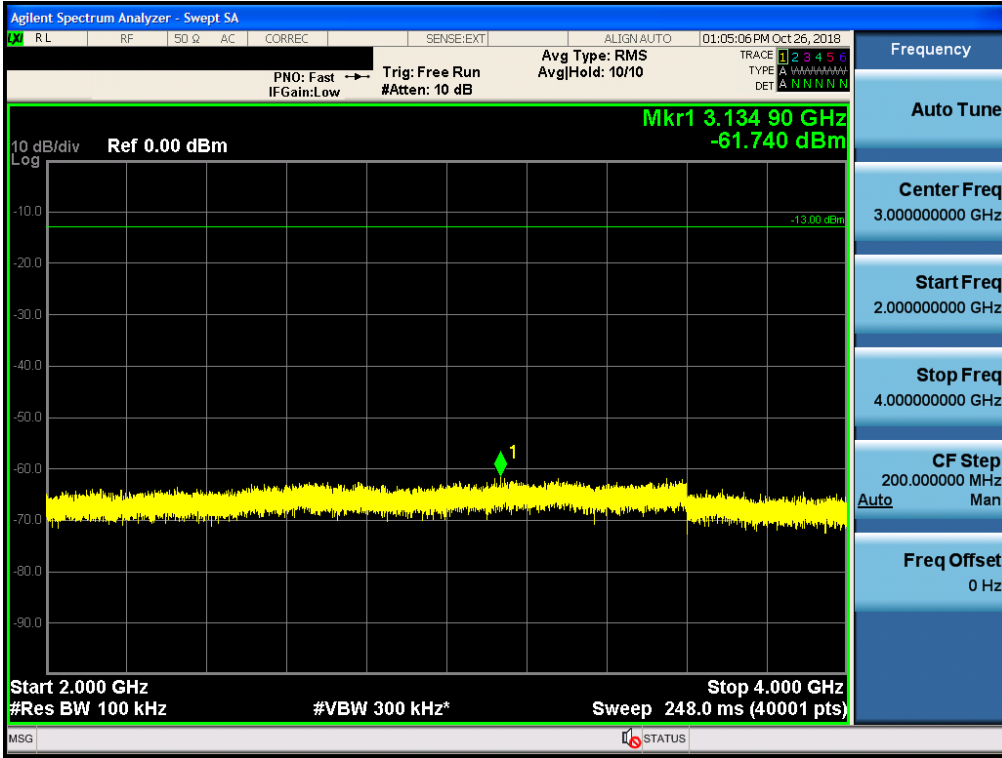

Spurious / Cellular / Uplink / CDMA / High / 9 kHz ~ 150 kHz

Spurious / Cellular / Uplink / CDMA / High / 150 kHz ~ 30 MHz

Spurious / Cellular / Uplink / CDMA / High / 30 MHz ~ Low edge

Spurious / Cellular / Uplink / CDMA / High / High edge ~ 2 GHz

Spurious / Cellular / Uplink / CDMA / High / 2 GHz ~ 4 GHz

Spurious / Cellular / Uplink / CDMA / High / 4 GHz ~ 6 GHz

Spurious / Cellular / Uplink / CDMA / High / 6 GHz ~ 8 GHz

Spurious / Cellular / Uplink / CDMA / High / 8 GHz ~ 10 GHz

Spurious / Cellular / Uplink / LTE 5 MHz / Low / 9 kHz ~ 150 kHz

Spurious / Cellular / Uplink / LTE 5 MHz / Low / 150 kHz ~ 30 MHz

Spurious / Cellular / Uplink / LTE 5 MHz / Low / 30 MHz ~ Low edge

Spurious / Cellular / Uplink / LTE 5 MHz / Low / High edge ~ 2 GHz