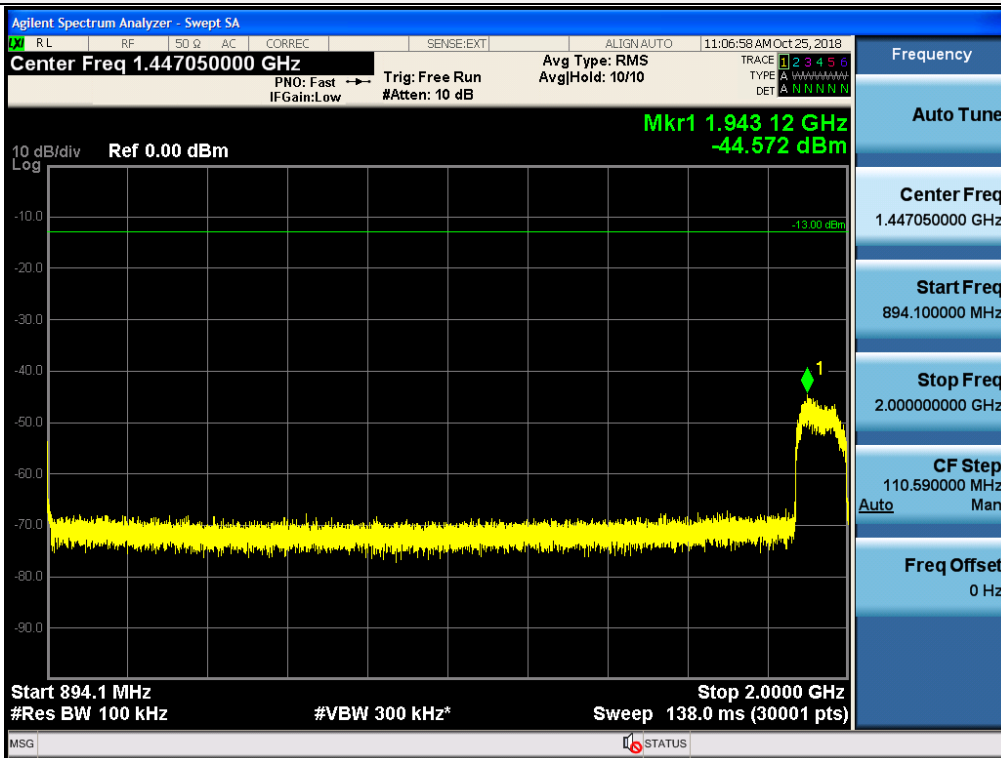

Spurious / Cellular / Downlink / CDMA / High / 4 GHz ~ 6 GHz

Spurious / Cellular / Downlink / CDMA / High / 6 GHz ~ 8 GHz

Spurious / Cellular / Downlink / CDMA / High / 8 GHz ~ 10 GHz

Spurious / Cellular / Downlink / LTE 5 MHz / Low / 9 kHz ~ 150 kHz

Spurious / Cellular / Downlink / LTE 5 MHz / Low / 150 kHz ~ 30 MHz

Spurious / Cellular / Downlink / LTE 5 MHz / Low / 30 MHz ~ Low edge

Spurious / Cellular / Downlink / LTE 5 MHz / Low / High edge ~ 2 GHz