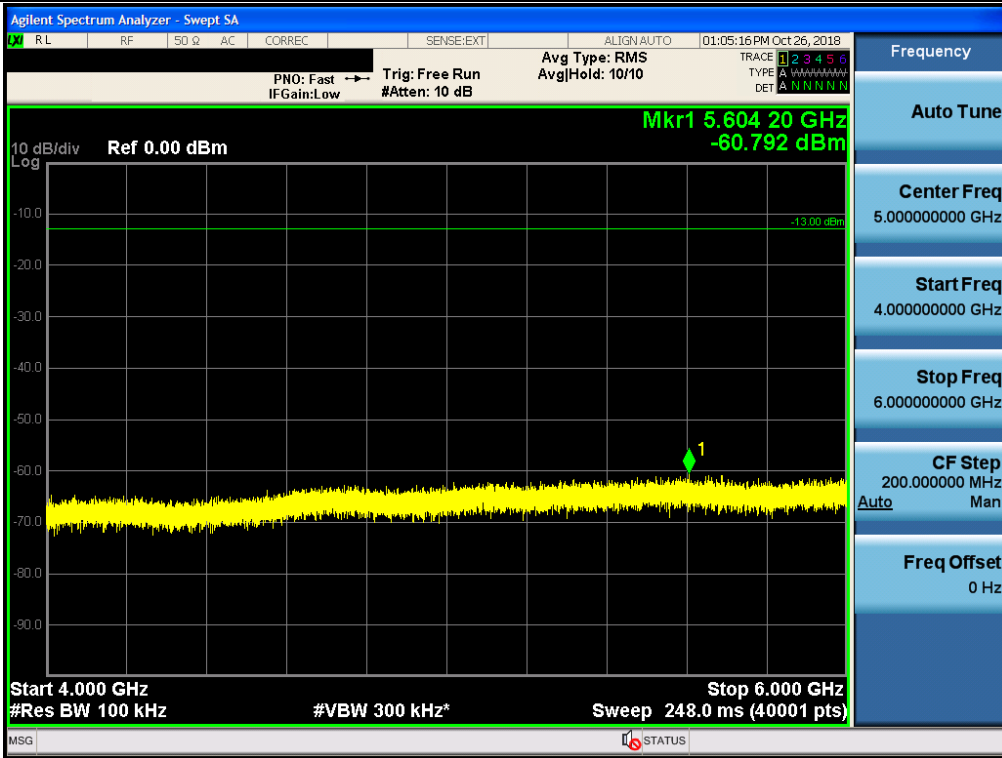

Spurious / Cellular / Uplink / CDMA / High / 9 kHz ~ 150 kHz

Spurious / Cellular / Uplink / CDMA / High / 150 kHz ~ 30 MHz

Spurious / Cellular / Uplink / CDMA / High / 30 MHz ~ Low edge

Spurious / Cellular / Uplink / CDMA / High / High edge ~ 2 GHz

Spurious / Cellular / Uplink / CDMA / High / 2 GHz ~ 4 GHz

Spurious / Cellular / Uplink / CDMA / High / 4 GHz ~ 6 GHz

Spurious / Cellular / Uplink / CDMA / High / 6 GHz ~ 8 GHz

Spurious / Cellular / Uplink / CDMA / High / 8 GHz ~ 10 GHz

Spurious / Cellular / Uplink / LTE 5 MHz / Low / 9 kHz ~ 150 kHz

Spurious / Cellular / Uplink / LTE 5 MHz / Low / 150 kHz ~ 30 MHz

Spurious / Cellular / Uplink / LTE 5 MHz / Low / 30 MHz ~ Low edge

Spurious / Cellular / Uplink / LTE 5 MHz / Low / High edge ~ 2 GHz