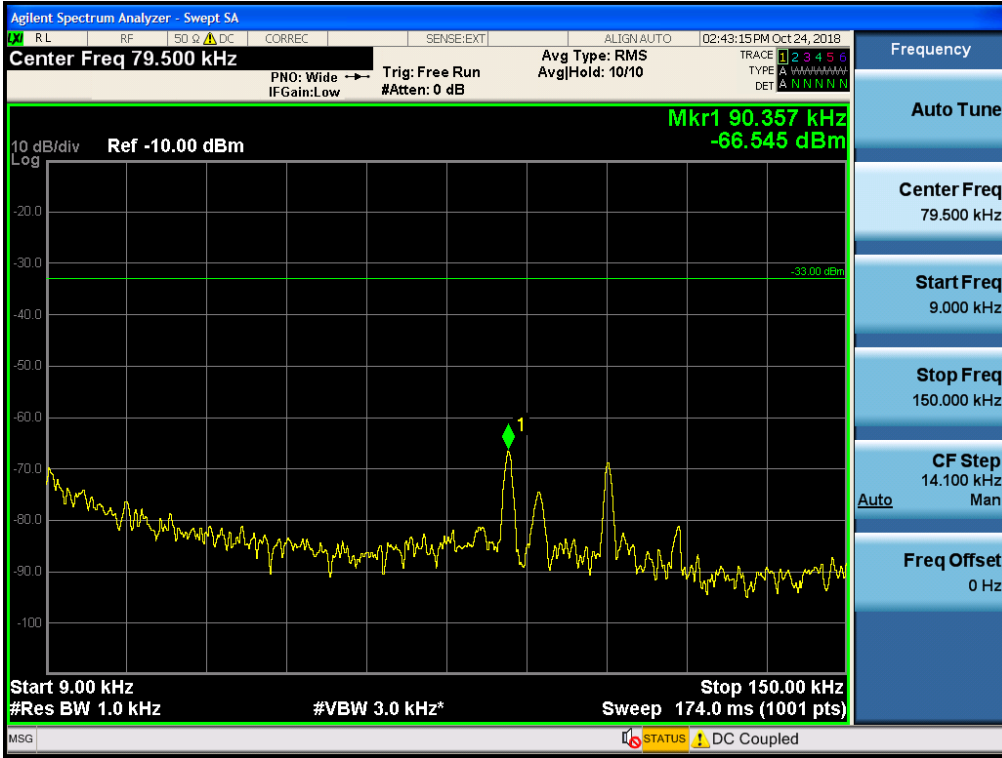

Spurious / Cellular / Downlink / CDMA / Middle / 4 GHz ~ 6 GHz

Spurious / Cellular / Downlink / CDMA / Middle / 6 GHz ~ 8 GHz

Spurious / Cellular / Downlink / CDMA / Middle / 8 GHz ~ 10 GHz

Spurious / Cellular / Downlink / CDMA / High / 9 kHz ~ 150 kHz

Spurious / Cellular / Downlink / CDMA / High / 150 kHz ~ 30 MHz

Spurious / Cellular / Downlink / CDMA / High / 30 MHz ~ Low edge

Spurious / Cellular / Downlink / CDMA / High / High edge ~ 2 GHz

Spurious / Cellular / Downlink / CDMA / High / 2 GHz ~ 4 GHz