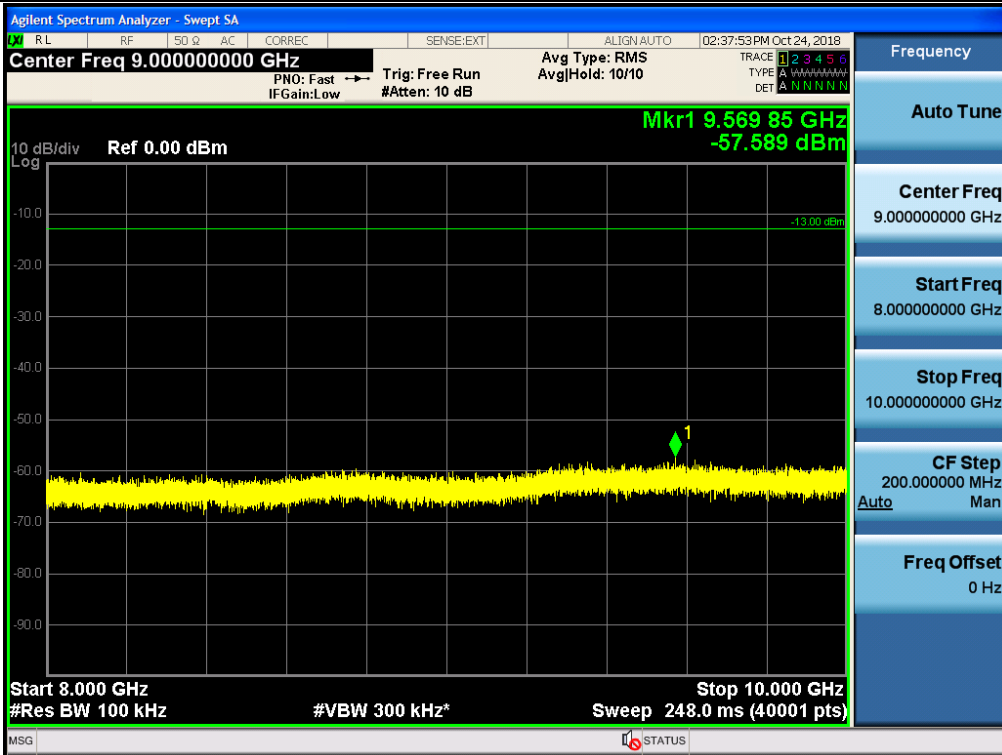

Spurious / Cellular / Downlink / CDMA / Middle / 8 GHz ~ 10 GHz