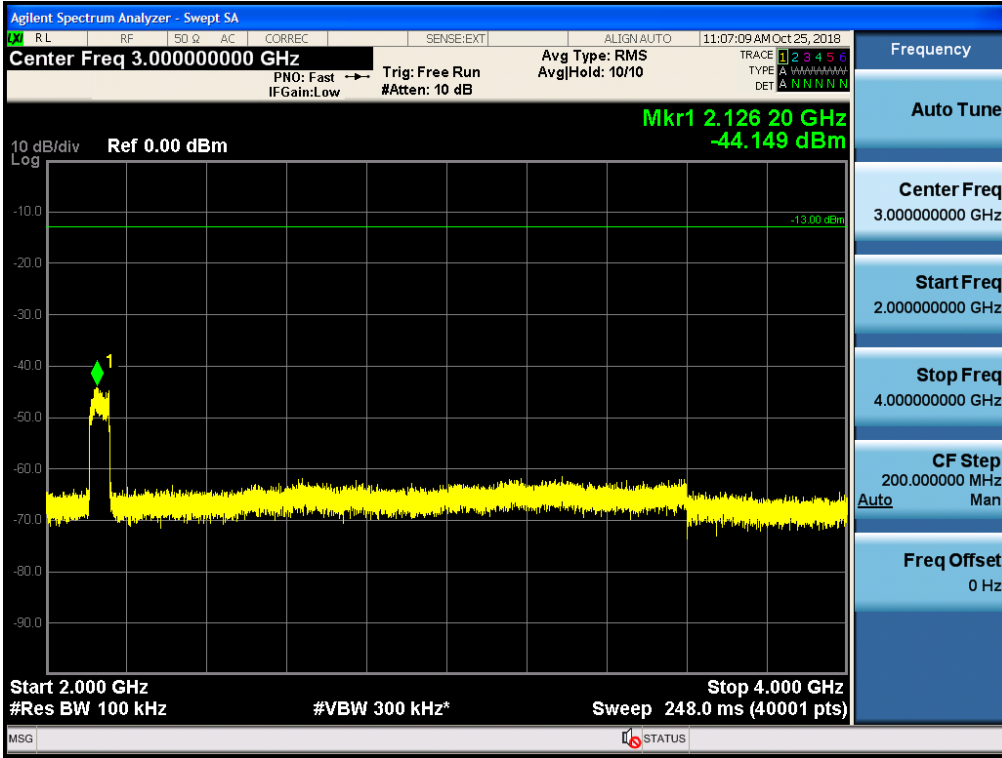

Spurious / Cellular / Downlink / LTE 5 MHz / Low / 150 kHz ~ 30 MHz

Spurious / Cellular / Downlink / LTE 5 MHz / Low / 30 MHz ~ Low edge

Spurious / Cellular / Downlink / LTE 5 MHz / Low / High edge ~ 2 GHz

Spurious / Cellular / Downlink / LTE 5 MHz / Low / 2 GHz ~ 4 GHz

Spurious / Cellular / Downlink / LTE 5 MHz / Low / 4 GHz ~ 6 GHz

Spurious / Cellular / Downlink / LTE 5 MHz / Low / 6 GHz ~ 8 GHz

Spurious / Cellular / Downlink / LTE 5 MHz / Low / 8 GHz ~ 10 GHz