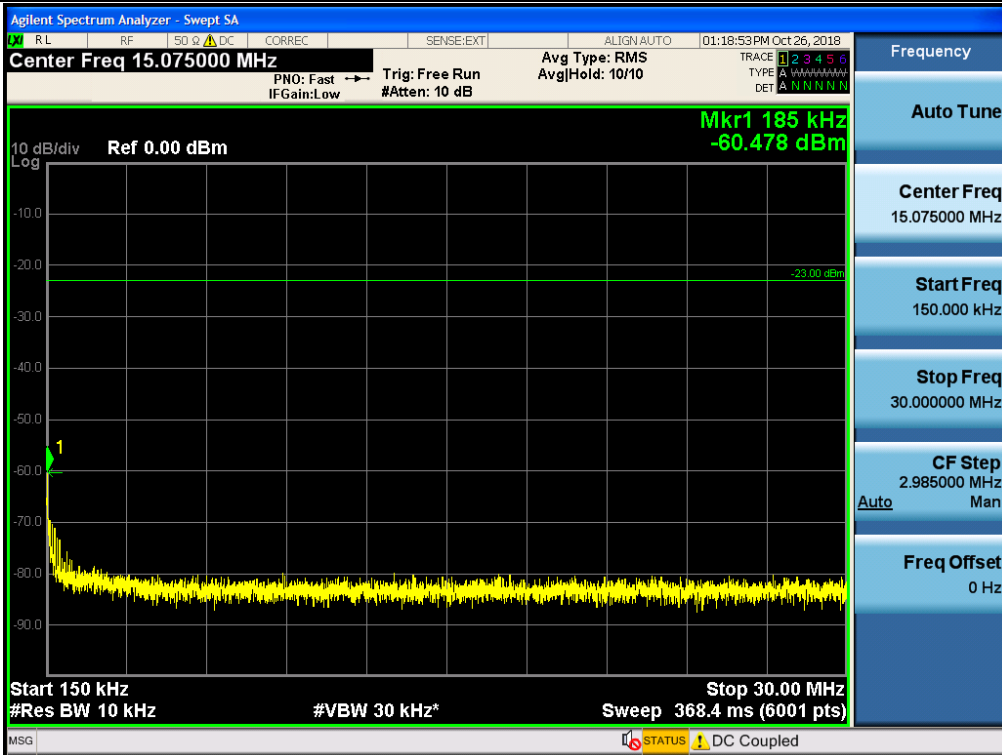

Spurious / Cellular / Uplink / LTE 5 MHz / Low / 9 kHz ~ 150 kHz

Spurious / Cellular / Uplink / LTE 5 MHz / Low / 150 kHz ~ 30 MHz

Spurious / Cellular / Uplink / LTE 5 MHz / Low / 30 MHz ~ Low edge

Spurious / Cellular / Uplink / LTE 5 MHz / Low / High edge ~ 2 GHz

Spurious / Cellular / Uplink / LTE 5 MHz / Low / 2 GHz ~ 4 GHz

Spurious / Cellular / Uplink / LTE 5 MHz / Low / 4 GHz ~ 6 GHz

Spurious / Cellular / Uplink / LTE 5 MHz / Low / 6 GHz ~ 8 GHz

Spurious / Cellular / Uplink / LTE 5 MHz / Low / 8 GHz ~ 10 GHz

Spurious / Cellular / Uplink / LTE 5 MHz / Middle / 9 kHz ~ 150 kHz

Spurious / Cellular / Uplink / LTE 5 MHz / Middle / 150 kHz ~ 30 MHz

Spurious / Cellular / Uplink / LTE 5 MHz / Middle / 30 MHz ~ Low edge