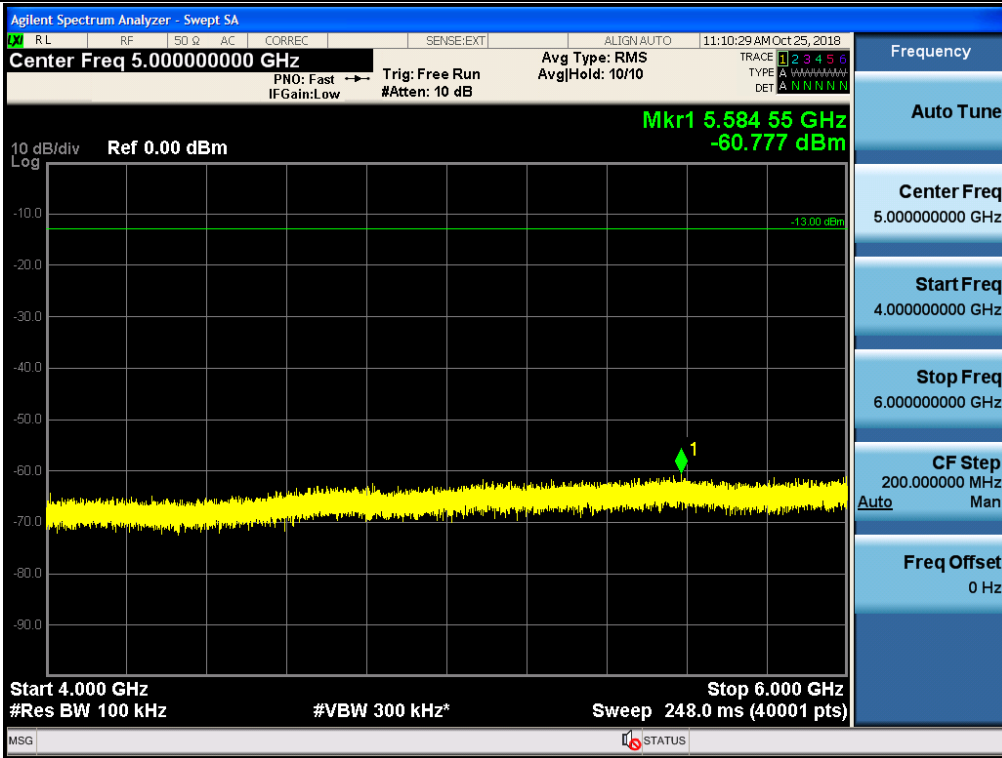

Spurious / Cellular / Downlink / LTE 5 MHz / Middle / 6 GHz ~ 8 GHz

Spurious / Cellular / Downlink / LTE 5 MHz / Middle / 8 GHz ~ 10 GHz

Spurious / Cellular / Downlink / LTE 5 MHz / High / 9 kHz ~ 150 kHz

Spurious / Cellular / Downlink / LTE 5 MHz / High / 150 kHz ~ 30 MHz

Spurious / Cellular / Downlink / LTE 5 MHz / High / 30 MHz ~ Low edge

Spurious / Cellular / Downlink / LTE 5 MHz / High / High edge ~ 2 GHz

Spurious / Cellular / Downlink / LTE 5 MHz / High / 2 GHz ~ 4 GHz

Spurious / Cellular / Downlink / LTE 5 MHz / High / 4 GHz ~ 6 GHz

Spurious / Cellular / Downlink / LTE 5 MHz / High / 6 GHz ~ 8 GHz

Spurious / Cellular / Downlink / LTE 5 MHz / High / 8 GHz ~ 10 GHz

Spurious / AWS-1 / Uplink / LTE 10 MHz / Low / 9 kHz ~ 150 kHz

Spurious / AWS-1 / Uplink / LTE 10 MHz / Low / 150 kHz ~ 30 MHz

Spurious / AWS-1 / Uplink / LTE 10 MHz / Low / 30 MHz ~ Low edge

Spurious / AWS-1 / Uplink / LTE 10 MHz / Low / High edge ~ 10 GHz