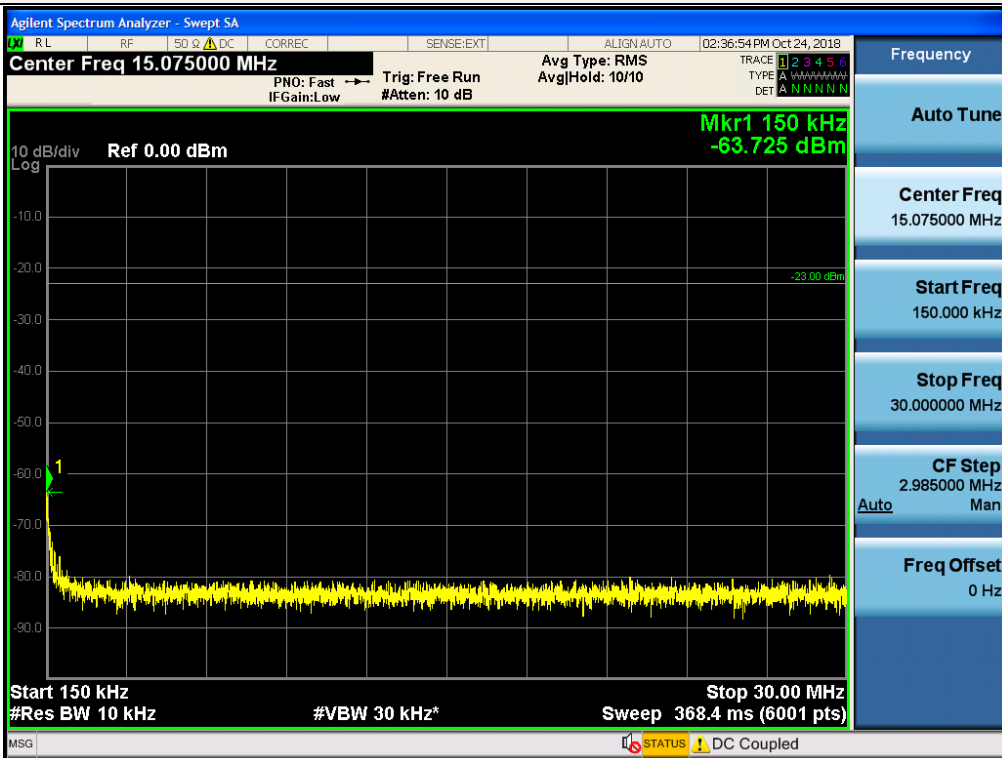

Spurious / Cellular / Uplink / LTE 5 MHz / High / 8 GHz ~ 10 GHz

Spurious / Cellular / Downlink / CDMA / Low / 30 MHz ~ Low edge

Spurious / Cellular / Downlink / CDMA / Low / High edge ~ 2 GHz

Spurious / Cellular / Downlink / CDMA / Low / 2 GHz ~ 4 GHz

Spurious / Cellular / Downlink / CDMA / Low / 4 GHz ~ 6 GHz

Spurious / Cellular / Downlink / CDMA / Low / 6 GHz ~ 8 GHz

Spurious / Cellular / Downlink / CDMA / Low / 8 GHz ~ 10 GHz

Spurious / Cellular / Downlink / CDMA / Middle / 9 kHz ~ 150 kHz

Spurious / Cellular / Downlink / CDMA / Middle / 150 kHz ~ 30 MHz

Spurious / Cellular / Downlink / CDMA / Middle / 30 MHz ~ Low edge

Spurious / Cellular / Downlink / CDMA / Middle / High edge ~ 2 GHz

Spurious / Cellular / Downlink / CDMA / Middle / 2 GHz ~ 4 GHz