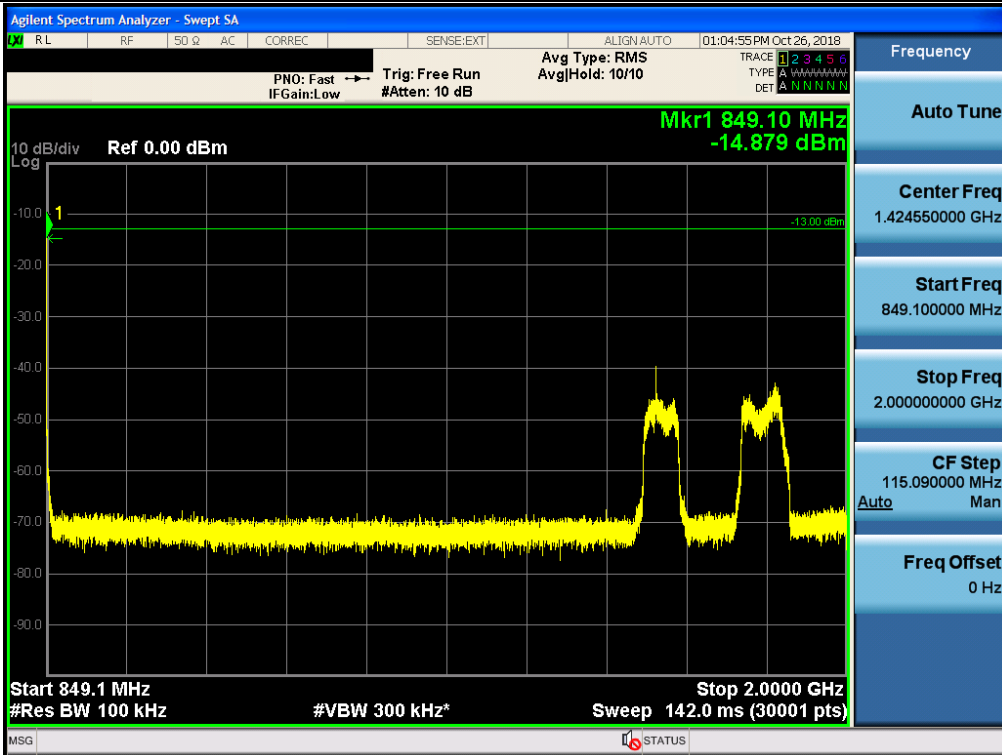

Spurious / Cellular / Uplink / CDMA / High / 9 kHz ~ 150 kHz

Spurious / Cellular / Uplink / CDMA / High / 150 kHz ~ 30 MHz

Spurious / Cellular / Uplink / CDMA / High / 30 MHz ~ Low edge

Spurious / Cellular / Uplink / CDMA / High / High edge ~ 2 GHz

Spurious / Cellular / Uplink / CDMA / High / 2 GHz ~ 4 GHz

Spurious / Cellular / Uplink / CDMA / High / 4 GHz ~ 6 GHz

Spurious / Cellular / Uplink / CDMA / High / 6 GHz ~ 8 GHz

Spurious / Cellular / Uplink / CDMA / High / 8 GHz ~ 10 GHz

Spurious / Cellular / Uplink / LTE 5 MHz / Low / 9 kHz ~ 150 kHz

Spurious / Cellular / Uplink / LTE 5 MHz / Low / 150 kHz ~ 30 MHz

Spurious / Cellular / Uplink / LTE 5 MHz / Low / 30 MHz ~ Low edge

Spurious / Cellular / Uplink / LTE 5 MHz / Low / High edge ~ 2 GHz