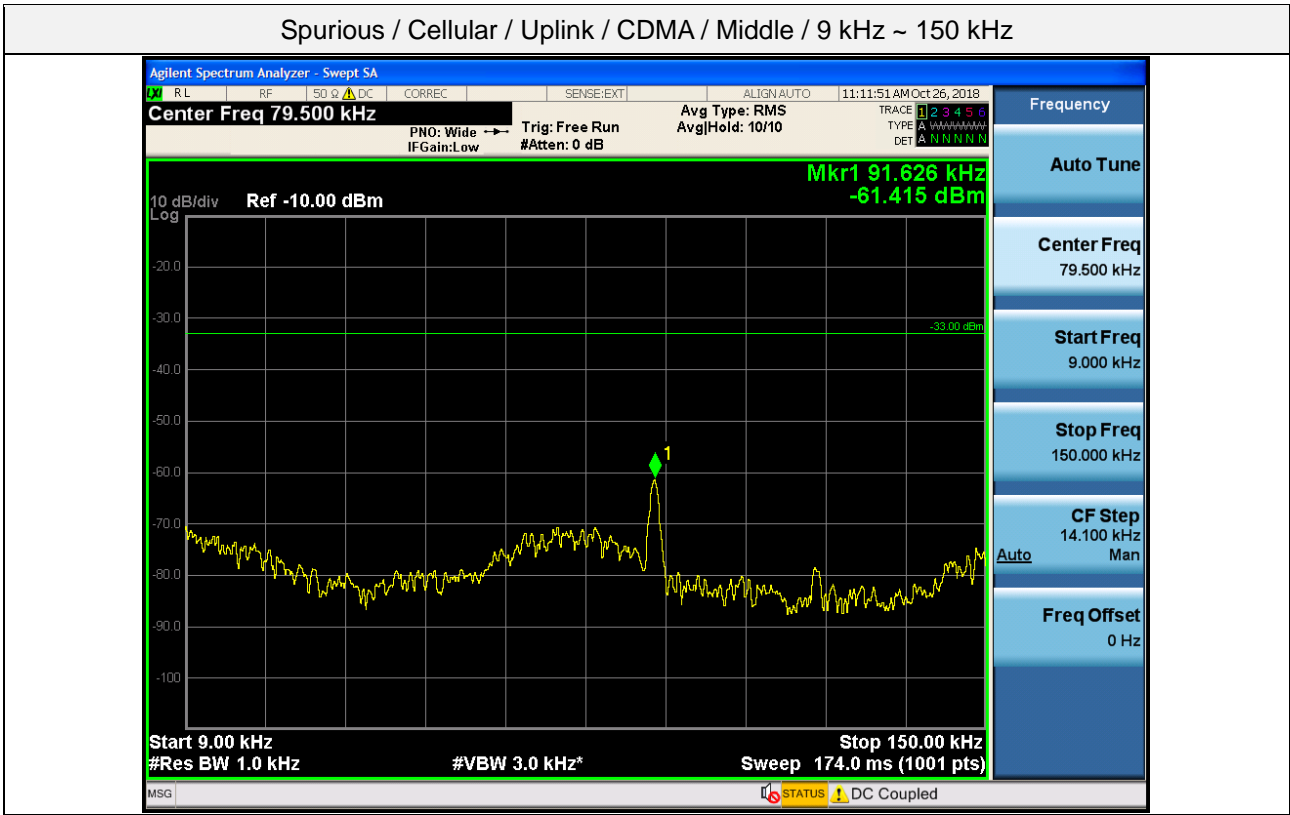

Spurious / Cellular / Uplink / CDMA / Low / 6 GHz ~ 8 GHz

Spurious / Cellular / Uplink / CDMA / Low / 8 GHz ~ 10 GHz

Spurious / Cellular / Uplink / CDMA / Middle / 30 MHz ~ Low edge

Spurious / Cellular / Uplink / CDMA / Middle / High edge ~ 2 GHz

Spurious / Cellular / Uplink / CDMA / Middle / 2 GHz ~ 4 GHz

Spurious / Cellular / Uplink / CDMA / Middle / 4 GHz ~ 6 GHz

Spurious / Cellular / Uplink / CDMA / Middle / 6 GHz ~ 8 GHz

Spurious / Cellular / Uplink / CDMA / Middle / 8 GHz ~ 10 GHz

Spurious / Cellular / Uplink / CDMA / High / 9 kHz ~ 150 kHz

Spurious / Cellular / Uplink / CDMA / High / 150 kHz ~ 30 MHz

Spurious / Cellular / Uplink / CDMA / High / 30 MHz ~ Low edge

Spurious / Cellular / Uplink / CDMA / High / High edge ~ 2 GHz