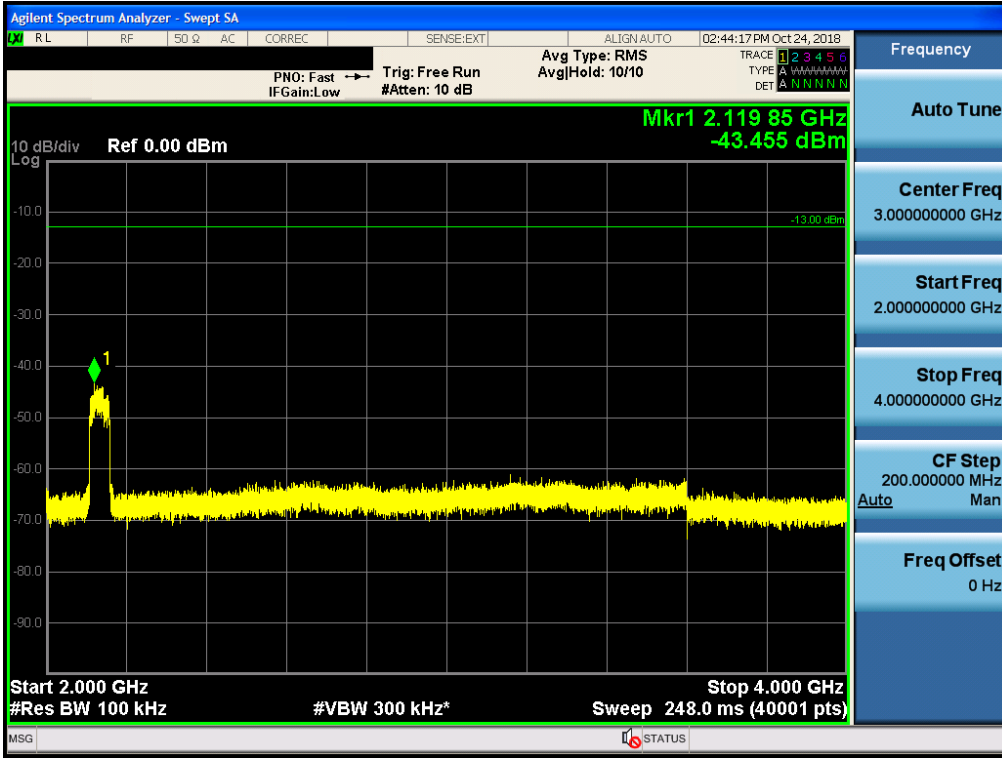

Spurious / Cellular / Downlink / CDMA / High / 150 kHz ~ 30 MHz

Spurious / Cellular / Downlink / CDMA / High / 30 MHz ~ Low edge

Spurious / Cellular / Downlink / CDMA / High / High edge ~ 2 GHz

Spurious / Cellular / Downlink / CDMA / High / 2 GHz ~ 4 GHz

Spurious / Cellular / Downlink / CDMA / High / 4 GHz ~ 6 GHz

Spurious / Cellular / Downlink / CDMA / High / 6 GHz ~ 8 GHz

Spurious / Cellular / Downlink / CDMA / High / 8 GHz ~ 10 GHz

Spurious / Cellular / Downlink / LTE 5 MHz / Low / 9 kHz ~ 150 kHz

Spurious / Cellular / Downlink / LTE 5 MHz / Low / 150 kHz ~ 30 MHz

Spurious / Cellular / Downlink / LTE 5 MHz / Low / 30 MHz ~ Low edge

Spurious / Cellular / Downlink / LTE 5 MHz / Low / High edge ~ 2 GHz