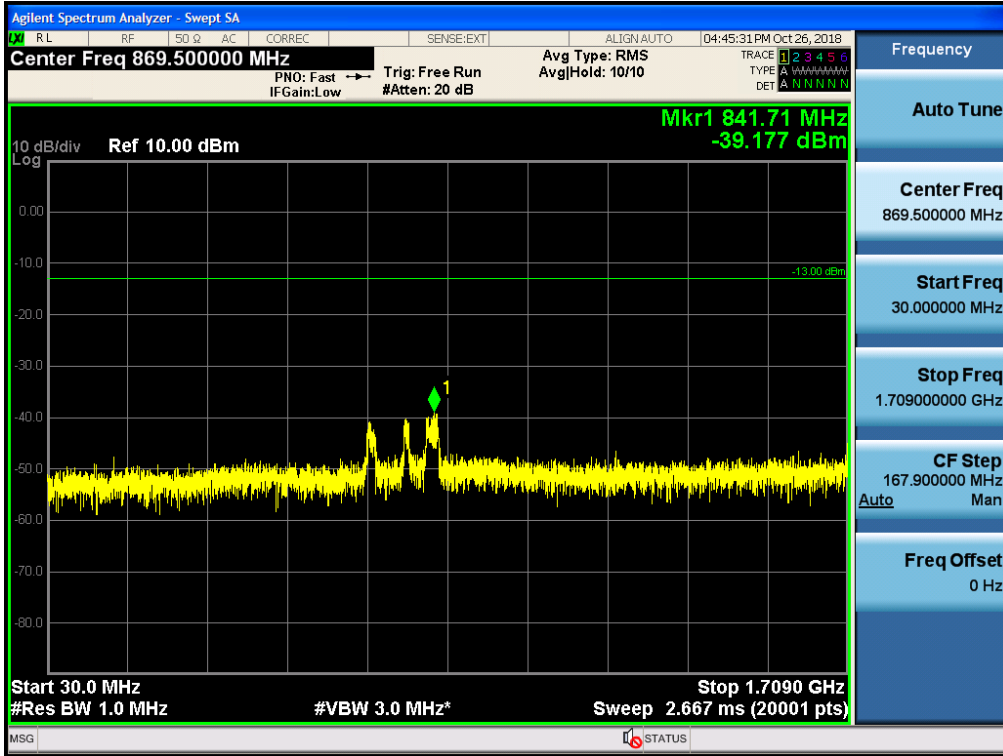

Spurious / Cellular / Downlink / LTE 5 MHz / High / 150 kHz ~ 30 MHz

Spurious / Cellular / Downlink / LTE 5 MHz / High / 30 MHz ~ Low edge

Spurious / Cellular / Downlink / LTE 5 MHz / High / High edge ~ 2 GHz

Spurious / Cellular / Downlink / LTE 5 MHz / High / 2 GHz ~ 4 GHz

Spurious / Cellular / Downlink / LTE 5 MHz / High / 4 GHz ~ 6 GHz

Spurious / Cellular / Downlink / LTE 5 MHz / High / 6 GHz ~ 8 GHz

Spurious / Cellular / Downlink / LTE 5 MHz / High / 8 GHz ~ 10 GHz

Spurious / AWS-1 / Uplink / LTE 10 MHz / Low / 9 kHz ~ 150 kHz

Spurious / AWS-1 / Uplink / LTE 10 MHz / Low / 150 kHz ~ 30 MHz

Spurious / AWS-1 / Uplink / LTE 10 MHz / Low / 30 MHz ~ Low edge

Spurious / AWS-1 / Uplink / LTE 10 MHz / Low / High edge ~ 10 GHz

Spurious / AWS-1 / Uplink / LTE 10 MHz / Middle / 9 kHz ~ 150 kHz

Spurious / AWS-1 / Uplink / LTE 10 MHz / Middle / 150 kHz ~ 30 MHz

Spurious / AWS-1 / Uplink / LTE 10 MHz / Middle / 30 MHz ~ Low edge

Spurious / AWS-1 / Uplink / LTE 10 MHz / Middle / High edge ~ 10 GHz