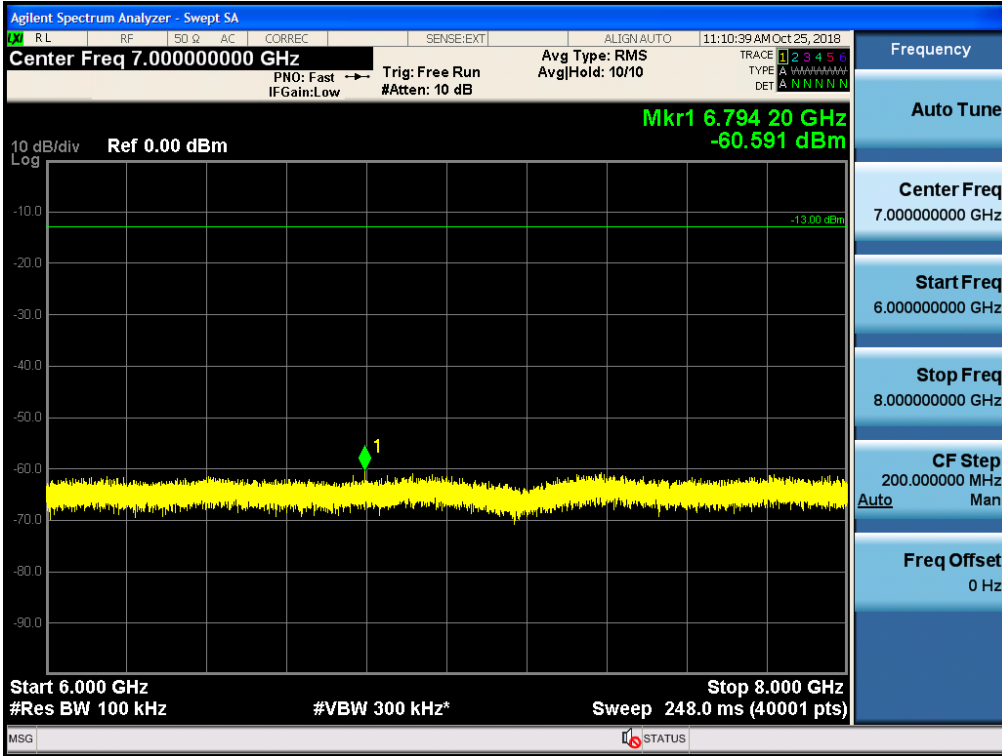

Spurious / Cellular / Downlink / LTE 5 MHz / Middle / 6 GHz ~ 8 GHz

Spurious / Cellular / Downlink / LTE 5 MHz / Middle / 8 GHz ~ 10 GHz

Spurious / Cellular / Downlink / LTE 5 MHz / High / 9 kHz ~ 150 kHz

Spurious / Cellular / Downlink / LTE 5 MHz / High / 150 kHz ~ 30 MHz

Spurious / Cellular / Downlink / LTE 5 MHz / High / 30 MHz ~ Low edge

Spurious / Cellular / Downlink / LTE 5 MHz / High / High edge ~ 2 GHz

Spurious / Cellular / Downlink / LTE 5 MHz / High / 2 GHz ~ 4 GHz

Spurious / Cellular / Downlink / LTE 5 MHz / High / 4 GHz ~ 6 GHz

Spurious / Cellular / Downlink / LTE 5 MHz / High / 6 GHz ~ 8 GHz

Spurious / Cellular / Downlink / LTE 5 MHz / High / 8 GHz ~ 10 GHz

Spurious / AWS-1 / Uplink / LTE 10 MHz / Low / 9 kHz ~ 150 kHz

Spurious / AWS-1 / Uplink / LTE 10 MHz / Low / 150 kHz ~ 30 MHz

Spurious / AWS-1 / Uplink / LTE 10 MHz / Low / 30 MHz ~ Low edge

Spurious / AWS-1 / Uplink / LTE 10 MHz / Low / High edge ~ 10 GHz