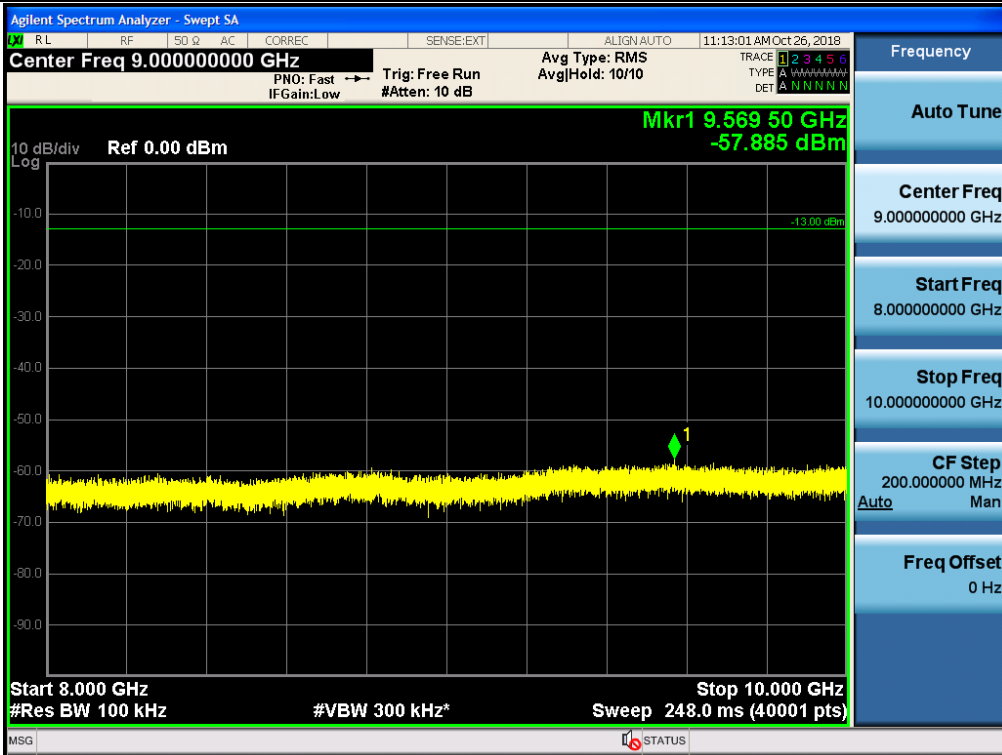

Spurious / Cellular / Uplink / CDMA / Middle / 2 GHz ~ 4 GHz

Spurious / Cellular / Uplink / CDMA / Middle / 4 GHz ~ 6 GHz

Spurious / Cellular / Uplink / CDMA / Middle / 6 GHz ~ 8 GHz

Spurious / Cellular / Uplink / CDMA / Middle / 8 GHz ~ 10 GHz

Spurious / Cellular / Uplink / CDMA / High / 9 kHz ~ 150 kHz

Spurious / Cellular / Uplink / CDMA / High / 150 kHz ~ 30 MHz

Spurious / Cellular / Uplink / CDMA / High / 30 MHz ~ Low edge

Spurious / Cellular / Uplink / CDMA / High / High edge ~ 2 GHz