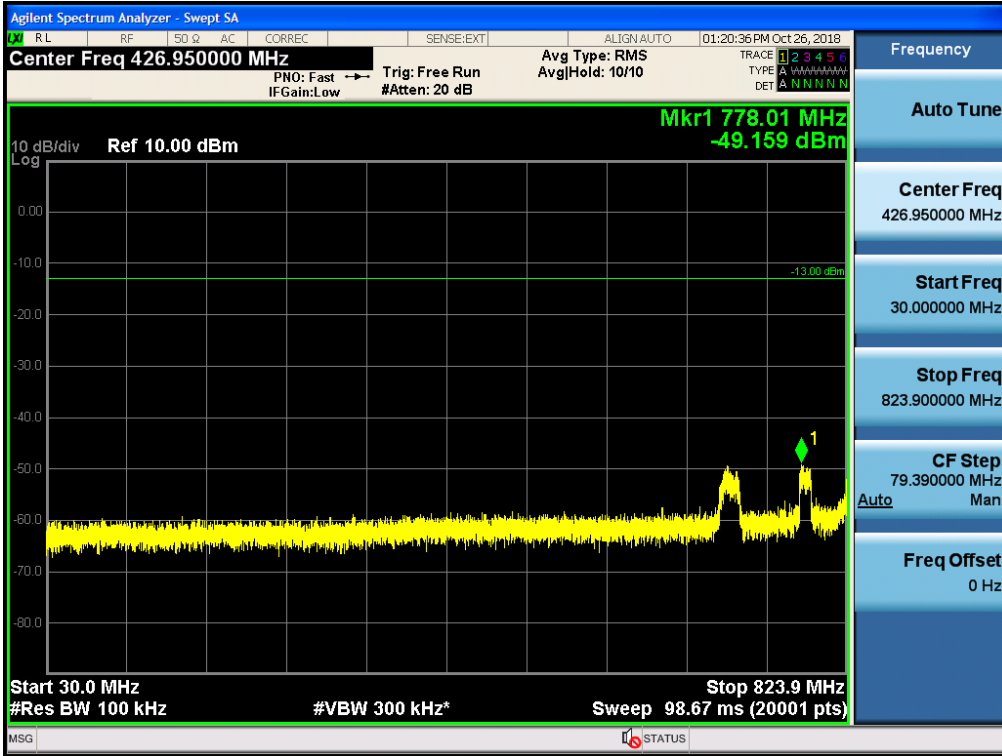

Spurious / Cellular / Uplink / LTE 5 MHz / Middle / High edge ~ 2 GHz

Spurious / Cellular / Uplink / LTE 5 MHz / Middle / 2 GHz ~ 4 GHz

Spurious / Cellular / Uplink / LTE 5 MHz / Middle / 4 GHz ~ 6 GHz

Spurious / Cellular / Uplink / LTE 5 MHz / Middle / 6 GHz ~ 8 GHz

Spurious / Cellular / Uplink / LTE 5 MHz / Middle / 8 GHz ~ 10 GHz

Spurious / Cellular / Uplink / LTE 5 MHz / High / 9 kHz ~ 150 kHz

Spurious / Cellular / Uplink / LTE 5 MHz / High / 150 kHz ~ 30 MHz

Spurious / Cellular / Uplink / LTE 5 MHz / High / 30 MHz ~ Low edge

Spurious / Cellular / Uplink / LTE 5 MHz / High / High edge ~ 2 GHz

Spurious / Cellular / Uplink / LTE 5 MHz / High / 2 GHz ~ 4 GHz

Spurious / Cellular / Uplink / LTE 5 MHz / High / 4 GHz ~ 6 GHz

Spurious / Cellular / Uplink / LTE 5 MHz / High / 6 GHz ~ 8 GHz