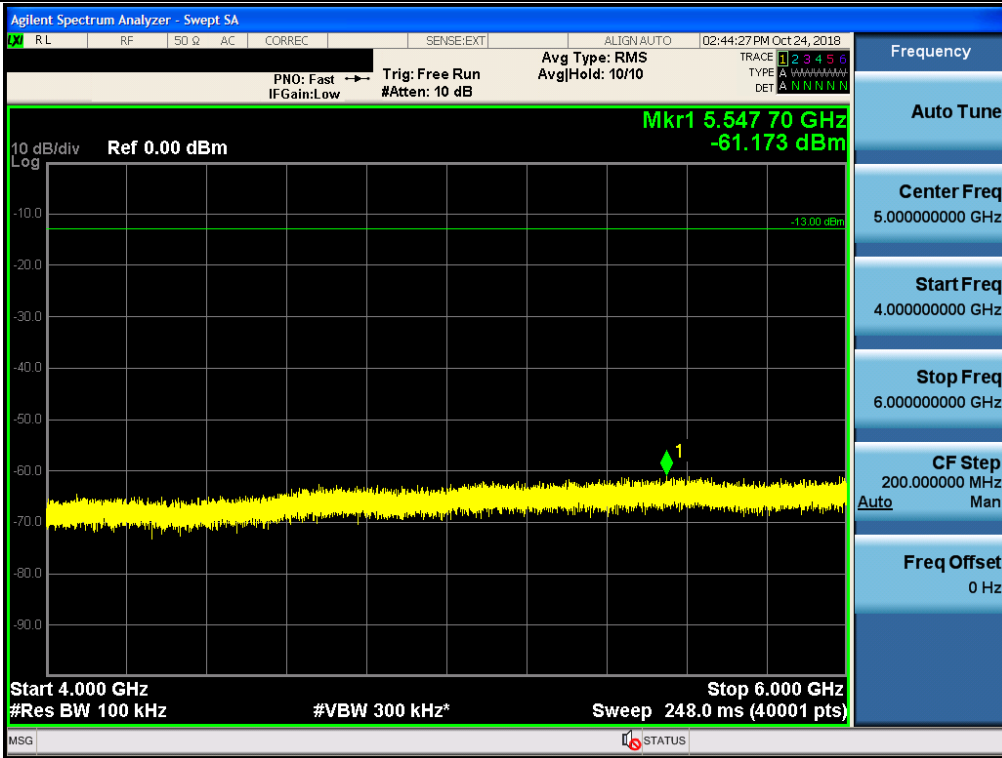

Spurious / Cellular / Downlink / CDMA / High / 150 kHz ~ 30 MHz

Spurious / Cellular / Downlink / CDMA / High / 30 MHz ~ Low edge

Spurious / Cellular / Downlink / CDMA / High / High edge ~ 2 GHz

Spurious / Cellular / Downlink / CDMA / High / 2 GHz ~ 4 GHz

Spurious / Cellular / Downlink / CDMA / High / 4 GHz ~ 6 GHz

Spurious / Cellular / Downlink / CDMA / High / 6 GHz ~ 8 GHz

Spurious / Cellular / Downlink / CDMA / High / 8 GHz ~ 10 GHz

Spurious / Cellular / Downlink / LTE 5 MHz / Low / 9 kHz ~ 150 kHz

Spurious / Cellular / Downlink / LTE 5 MHz / Low / 150 kHz ~ 30 MHz

Spurious / Cellular / Downlink / LTE 5 MHz / Low / 30 MHz ~ Low edge

Spurious / Cellular / Downlink / LTE 5 MHz / Low / High edge ~ 2 GHz