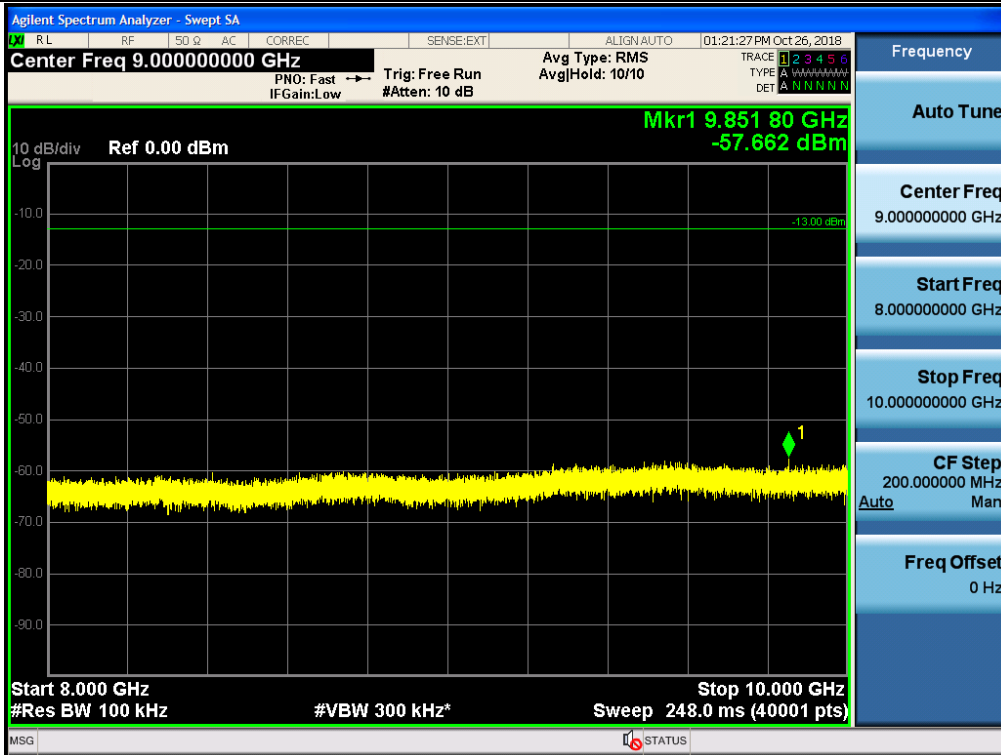

Spurious / Cellular / Uplink / LTE 5 MHz / Middle / 8 GHz ~ 10 GHz

Spurious / Cellular / Uplink / LTE 5 MHz / High / 9 kHz ~ 150 kHz

Spurious / Cellular / Uplink / LTE 5 MHz / High / 150 kHz ~ 30 MHz

Spurious / Cellular / Uplink / LTE 5 MHz / High / 30 MHz ~ Low edge

Spurious / Cellular / Uplink / LTE 5 MHz / High / High edge ~ 2 GHz

Spurious / Cellular / Uplink / LTE 5 MHz / High / 2 GHz ~ 4 GHz

Spurious / Cellular / Uplink / LTE 5 MHz / High / 4 GHz ~ 6 GHz

Spurious / Cellular / Uplink / LTE 5 MHz / High / 6 GHz ~ 8 GHz

Spurious / Cellular / Uplink / LTE 5 MHz / High / 8 GHz ~ 10 GHz

Spurious / Cellular / Downlink / CDMA / Low / 30 MHz ~ Low edge

Spurious / Cellular / Downlink / CDMA / Low / High edge ~ 2 GHz

Spurious / Cellular / Downlink / CDMA / Low / 2 GHz ~ 4 GHz