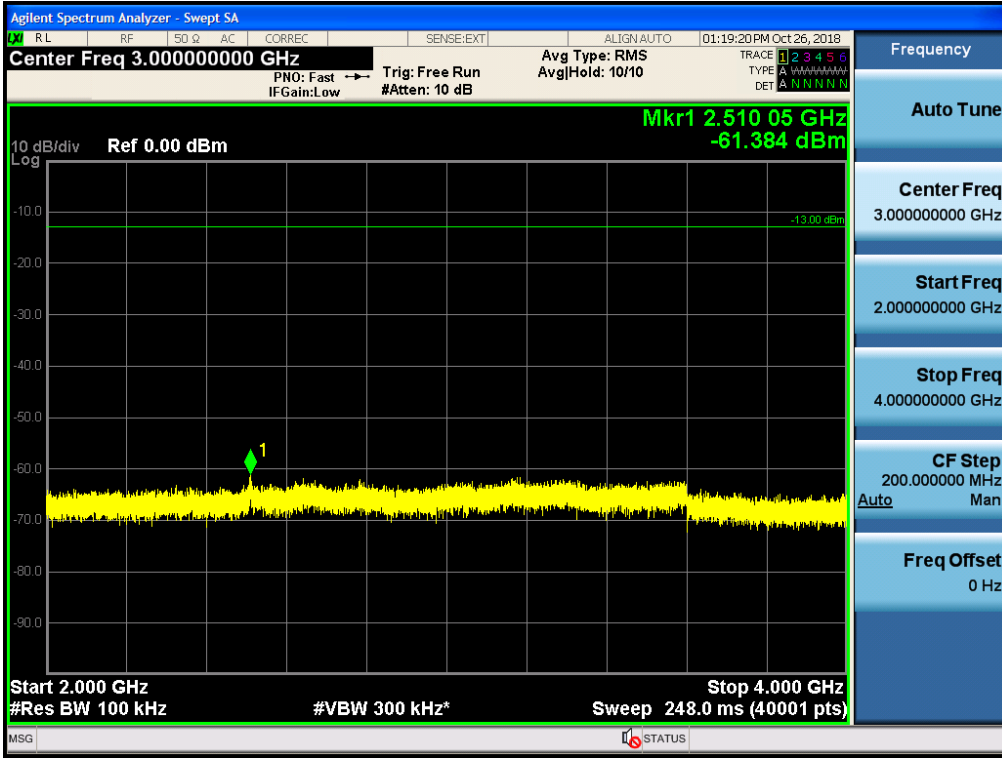

Spurious / Cellular / Uplink / LTE 5 MHz / Low / 2 GHz ~ 4 GHz

Spurious / Cellular / Uplink / LTE 5 MHz / Low / 4 GHz ~ 6 GHz

Spurious / Cellular / Uplink / LTE 5 MHz / Low / 6 GHz ~ 8 GHz

Spurious / Cellular / Uplink / LTE 5 MHz / Low / 8 GHz ~ 10 GHz

Spurious / Cellular / Uplink / LTE 5 MHz / Middle / 9 kHz ~ 150 kHz

Spurious / Cellular / Uplink / LTE 5 MHz / Middle / 150 kHz ~ 30 MHz

Spurious / Cellular / Uplink / LTE 5 MHz / Middle / 30 MHz ~ Low edge

Spurious / Cellular / Uplink / LTE 5 MHz / Middle / High edge ~ 2 GHz

Spurious / Cellular / Uplink / LTE 5 MHz / Middle / 2 GHz ~ 4 GHz

Spurious / Cellular / Uplink / LTE 5 MHz / Middle / 4 GHz ~ 6 GHz

Spurious / Cellular / Uplink / LTE 5 MHz / Middle / 6 GHz ~ 8 GHz