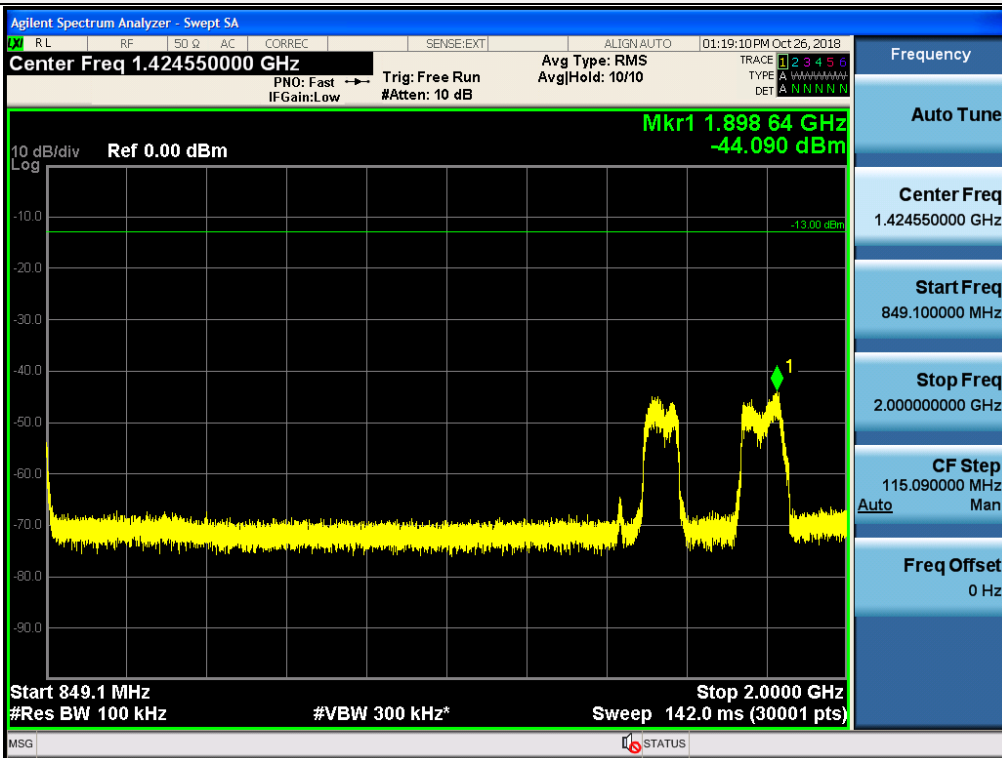

Spurious / Cellular / Uplink / LTE 5 MHz / Low / 2 GHz ~ 4 GHz

Spurious / Cellular / Uplink / LTE 5 MHz / Low / 4 GHz ~ 6 GHz

Spurious / Cellular / Uplink / LTE 5 MHz / Low / 6 GHz ~ 8 GHz

Spurious / Cellular / Uplink / LTE 5 MHz / Low / 8 GHz ~ 10 GHz

Spurious / Cellular / Uplink / LTE 5 MHz / Middle / 9 kHz ~ 150 kHz

Spurious / Cellular / Uplink / LTE 5 MHz / Middle / 150 kHz ~ 30 MHz

Spurious / Cellular / Uplink / LTE 5 MHz / Middle / 30 MHz ~ Low edge

Spurious / Cellular / Uplink / LTE 5 MHz / Middle / High edge ~ 2 GHz

Spurious / Cellular / Uplink / LTE 5 MHz / Middle / 2 GHz ~ 4 GHz

Spurious / Cellular / Uplink / LTE 5 MHz / Middle / 4 GHz ~ 6 GHz

Spurious / Cellular / Uplink / LTE 5 MHz / Middle / 6 GHz ~ 8 GHz