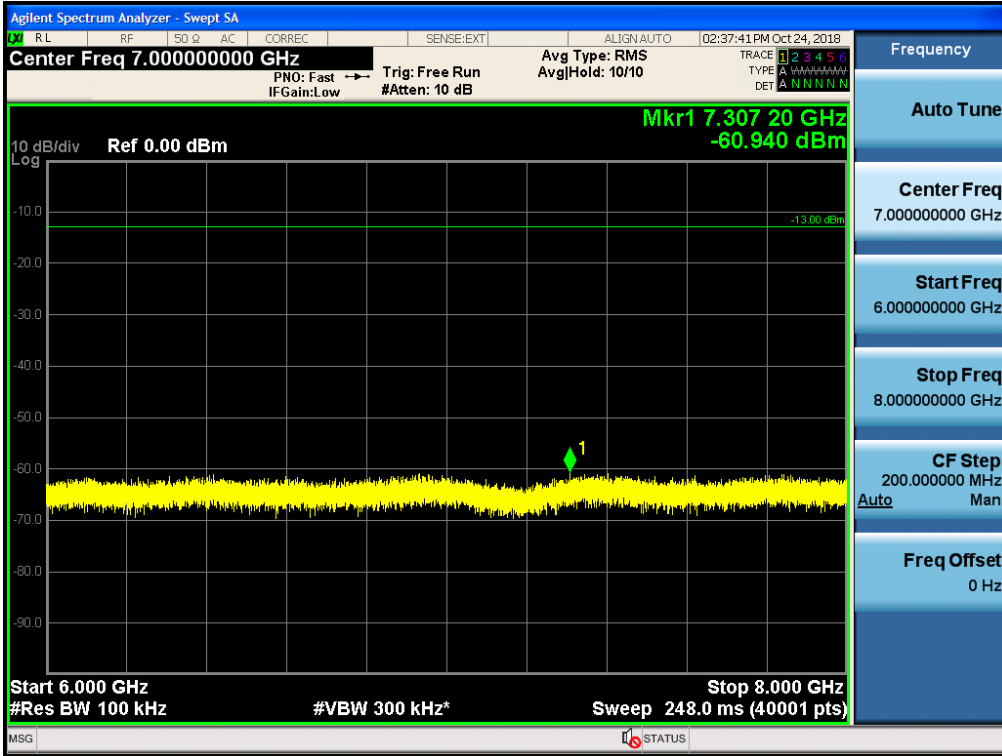

Spurious / Cellular / Downlink / CDMA / Middle / 150 kHz ~ 30 MHz

Spurious / Cellular / Downlink / CDMA / Middle / 30 MHz ~ Low edge

Spurious / Cellular / Downlink / CDMA / Middle / High edge ~ 2 GHz

Spurious / Cellular / Downlink / CDMA / Middle / 2 GHz ~ 4 GHz

Spurious / Cellular / Downlink / CDMA / Middle / 4 GHz ~ 6 GHz

Spurious / Cellular / Downlink / CDMA / Middle / 6 GHz ~ 8 GHz

Spurious / Cellular / Downlink / CDMA / Middle / 8 GHz ~ 10 GHz

Spurious / Cellular / Downlink / CDMA / High / 9 kHz ~ 150 kHz