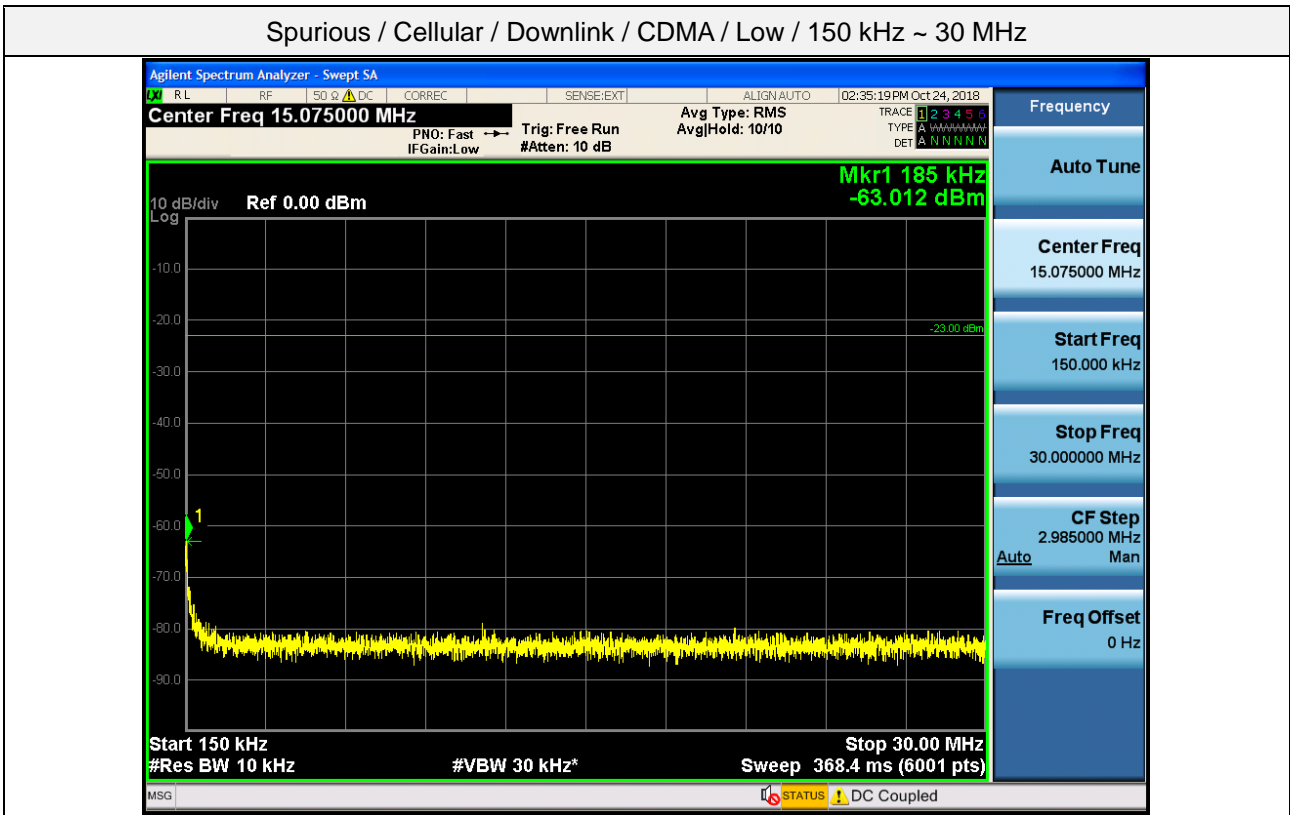

Spurious / Cellular / Uplink / LTE 5 MHz / Middle / 8 GHz ~ 10 GHz

Spurious / Cellular / Uplink / LTE 5 MHz / High / 9 kHz ~ 150 kHz

Spurious / Cellular / Uplink / LTE 5 MHz / High / 150 kHz ~ 30 MHz

Spurious / Cellular / Uplink / LTE 5 MHz / High / 30 MHz ~ Low edge

Spurious / Cellular / Uplink / LTE 5 MHz / High / High edge ~ 2 GHz

Spurious / Cellular / Uplink / LTE 5 MHz / High / 2 GHz ~ 4 GHz

Spurious / Cellular / Uplink / LTE 5 MHz / High / 4 GHz ~ 6 GHz

Spurious / Cellular / Uplink / LTE 5 MHz / High / 6 GHz ~ 8 GHz

Spurious / Cellular / Uplink / LTE 5 MHz / High / 8 GHz ~ 10 GHz

Spurious / Cellular / Downlink / CDMA / Low / 30 MHz ~ Low edge

Spurious / Cellular / Downlink / CDMA / Low / High edge ~ 2 GHz

Spurious / Cellular / Downlink / CDMA / Low / 2 GHz ~ 4 GHz