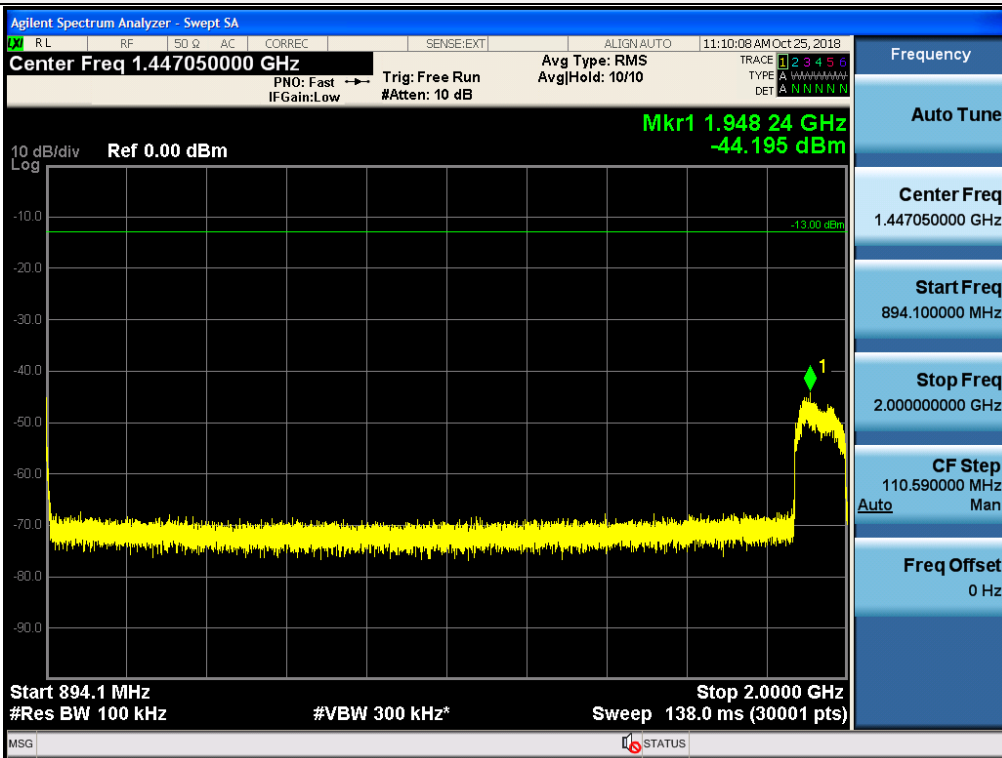

Spurious / Cellular / Downlink / LTE 5 MHz / Middle / High edge ~ 2 GHz

Spurious / Cellular / Downlink / LTE 5 MHz / Middle / 2 GHz ~ 4 GHz

Spurious / Cellular / Downlink / LTE 5 MHz / Middle / 4 GHz ~ 6 GHz

Spurious / Cellular / Downlink / LTE 5 MHz / Middle / 6 GHz ~ 8 GHz

Spurious / Cellular / Downlink / LTE 5 MHz / Middle / 8 GHz ~ 10 GHz

Spurious / Cellular / Downlink / LTE 5 MHz / High / 9 kHz ~ 150 kHz

Spurious / Cellular / Downlink / LTE 5 MHz / High / 150 kHz ~ 30 MHz

Spurious / Cellular / Downlink / LTE 5 MHz / High / 30 MHz ~ Low edge

Spurious / Cellular / Downlink / LTE 5 MHz / High / High edge ~ 2 GHz

Spurious / Cellular / Downlink / LTE 5 MHz / High / 2 GHz ~ 4 GHz

Spurious / Cellular / Downlink / LTE 5 MHz / High / 4 GHz ~ 6 GHz

Spurious / Cellular / Downlink / LTE 5 MHz / High / 6 GHz ~ 8 GHz

Spurious / Cellular / Downlink / LTE 5 MHz / High / 8 GHz ~ 10 GHz