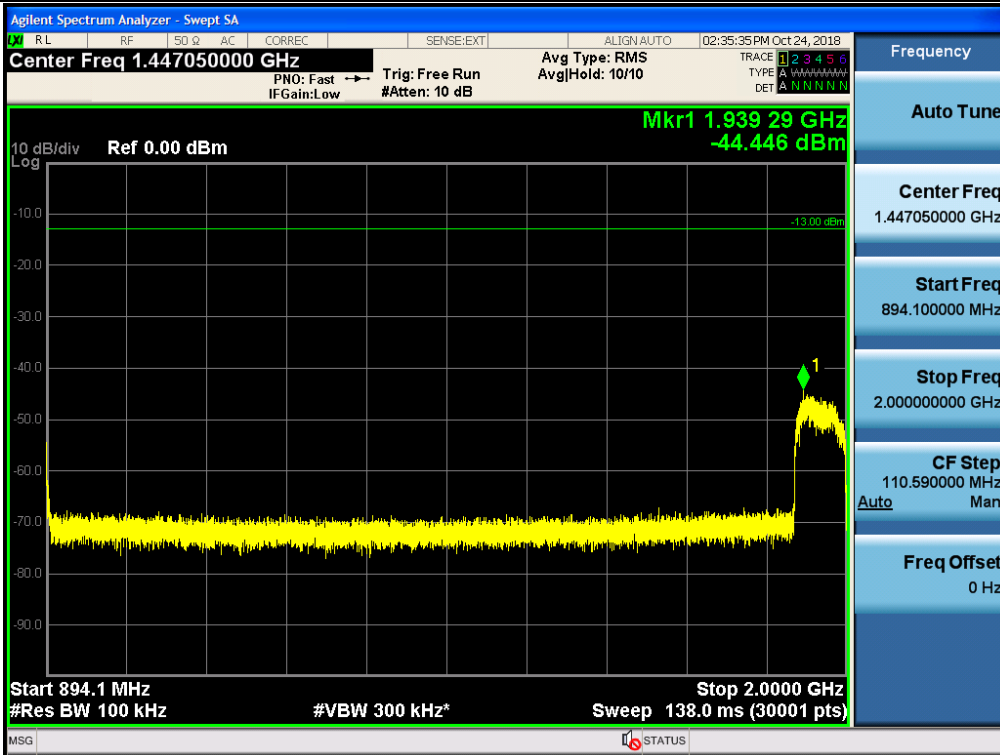

Spurious / Cellular / Uplink / LTE 5 MHz / High / High edge ~ 2 GHz

Spurious / Cellular / Uplink / LTE 5 MHz / High / 2 GHz ~ 4 GHz

Spurious / Cellular / Uplink / LTE 5 MHz / High / 4 GHz ~ 6 GHz

Spurious / Cellular / Uplink / LTE 5 MHz / High / 6 GHz ~ 8 GHz

Spurious / Cellular / Uplink / LTE 5 MHz / High / 8 GHz ~ 10 GHz

Spurious / Cellular / Downlink / CDMA / Low / 30 MHz ~ Low edge

Spurious / Cellular / Downlink / CDMA / Low / High edge ~ 2 GHz

Spurious / Cellular / Downlink / CDMA / Low / 2 GHz ~ 4 GHz