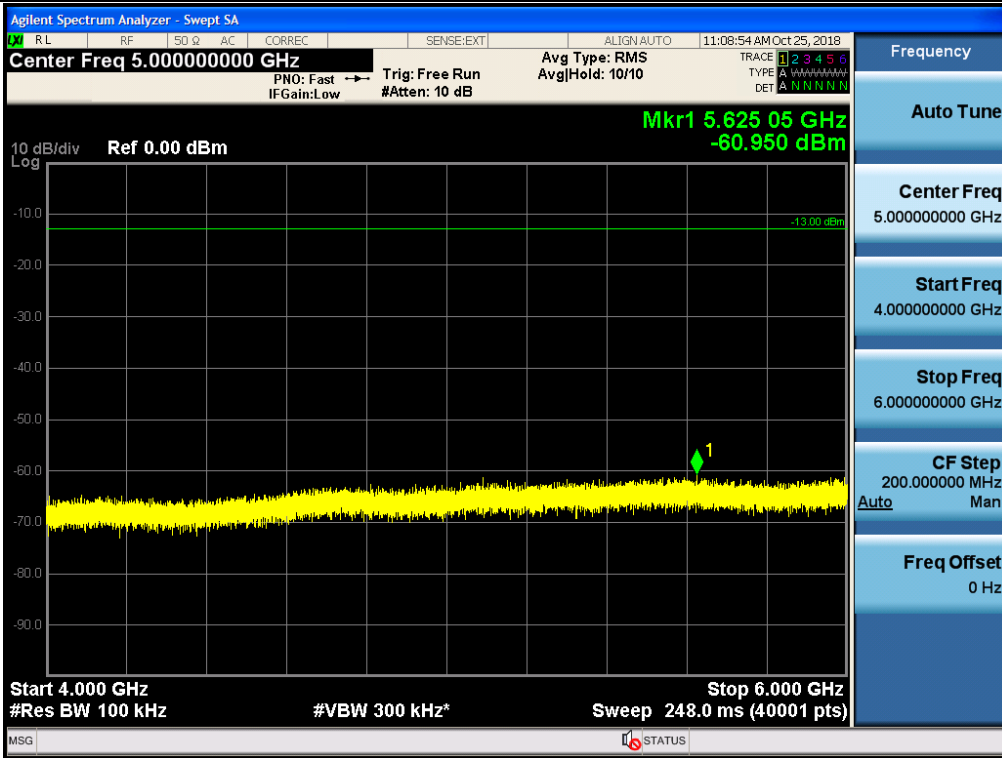

Spurious / Cellular / Downlink / LTE 5 MHz / Low / 150 kHz ~ 30 MHz

Spurious / Cellular / Downlink / LTE 5 MHz / Low / 30 MHz ~ Low edge

Spurious / Cellular / Downlink / LTE 5 MHz / Low / High edge ~ 2 GHz

Spurious / Cellular / Downlink / LTE 5 MHz / Low / 2 GHz ~ 4 GHz

Spurious / Cellular / Downlink / LTE 5 MHz / Low / 4 GHz ~ 6 GHz

Spurious / Cellular / Downlink / LTE 5 MHz / Low / 6 GHz ~ 8 GHz

Spurious / Cellular / Downlink / LTE 5 MHz / Low / 8 GHz ~ 10 GHz

Spurious / Cellular / Downlink / LTE 5 MHz / Middle / 9 kHz ~ 150 kHz

Spurious / Cellular / Downlink / LTE 5 MHz / Middle / 150 kHz ~ 30 MHz

Spurious / Cellular / Downlink / LTE 5 MHz / Middle / 30 MHz ~ Low edge

Spurious / Cellular / Downlink / LTE 5 MHz / Middle / High edge ~ 2 GHz

Spurious / Cellular / Downlink / LTE 5 MHz / Middle / 2 GHz ~ 4 GHz

Spurious / Cellular / Downlink / LTE 5 MHz / Middle / 4 GHz ~ 6 GHz