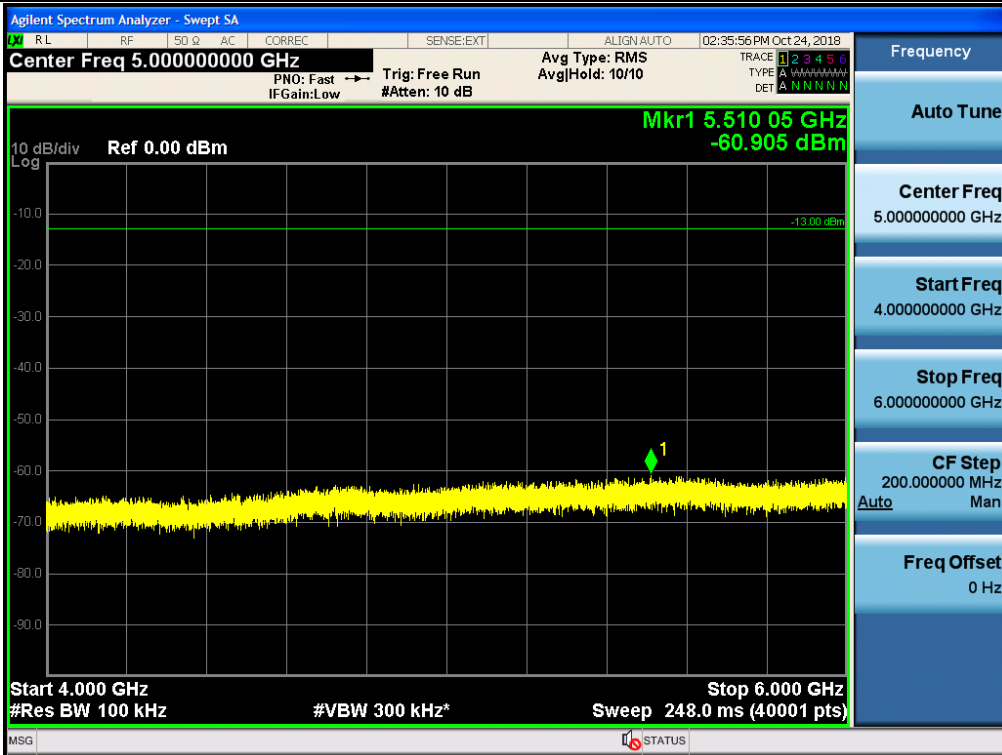

Spurious / Cellular / Uplink / LTE 5 MHz / High / High edge ~ 2 GHz

Spurious / Cellular / Uplink / LTE 5 MHz / High / 2 GHz ~ 4 GHz

Spurious / Cellular / Uplink / LTE 5 MHz / High / 4 GHz ~ 6 GHz

Spurious / Cellular / Uplink / LTE 5 MHz / High / 6 GHz ~ 8 GHz

Spurious / Cellular / Uplink / LTE 5 MHz / High / 8 GHz ~ 10 GHz

Spurious / Cellular / Downlink / CDMA / Low / 30 MHz ~ Low edge

Spurious / Cellular / Downlink / CDMA / Low / High edge ~ 2 GHz

Spurious / Cellular / Downlink / CDMA / Low / 2 GHz ~ 4 GHz

Spurious / Cellular / Downlink / CDMA / Low / 4 GHz ~ 6 GHz

Spurious / Cellular / Downlink / CDMA / Low / 6 GHz ~ 8 GHz

Spurious / Cellular / Downlink / CDMA / Low / 8 GHz ~ 10 GHz

Spurious / Cellular / Downlink / CDMA / Middle / 9 kHz ~ 150 kHz