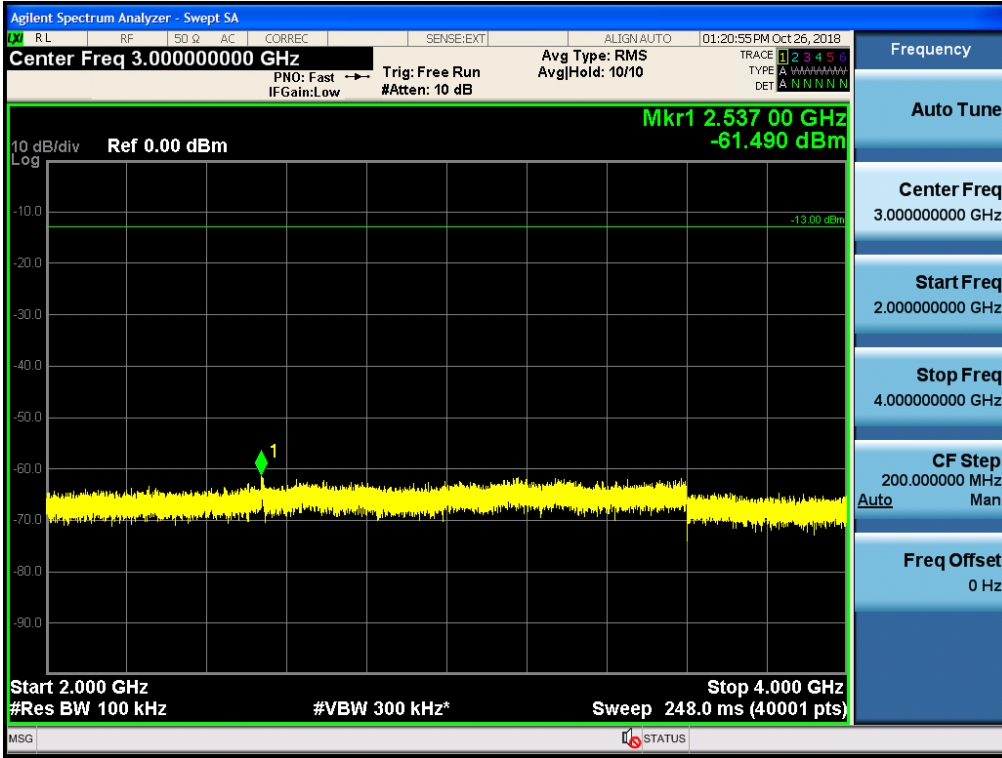

Spurious / Cellular / Uplink / LTE 5 MHz / Middle / High edge ~ 2 GHz

Spurious / Cellular / Uplink / LTE 5 MHz / Middle / 2 GHz ~ 4 GHz

Spurious / Cellular / Uplink / LTE 5 MHz / Middle / 4 GHz ~ 6 GHz

Spurious / Cellular / Uplink / LTE 5 MHz / Middle / 6 GHz ~ 8 GHz

Spurious / Cellular / Uplink / LTE 5 MHz / Middle / 8 GHz ~ 10 GHz

Spurious / Cellular / Uplink / LTE 5 MHz / High / 9 kHz ~ 150 kHz

Spurious / Cellular / Uplink / LTE 5 MHz / High / 150 kHz ~ 30 MHz

Spurious / Cellular / Uplink / LTE 5 MHz / High / 30 MHz ~ Low edge

Spurious / Cellular / Uplink / LTE 5 MHz / High / High edge ~ 2 GHz

Spurious / Cellular / Uplink / LTE 5 MHz / High / 2 GHz ~ 4 GHz

Spurious / Cellular / Uplink / LTE 5 MHz / High / 4 GHz ~ 6 GHz

Spurious / Cellular / Uplink / LTE 5 MHz / High / 6 GHz ~ 8 GHz