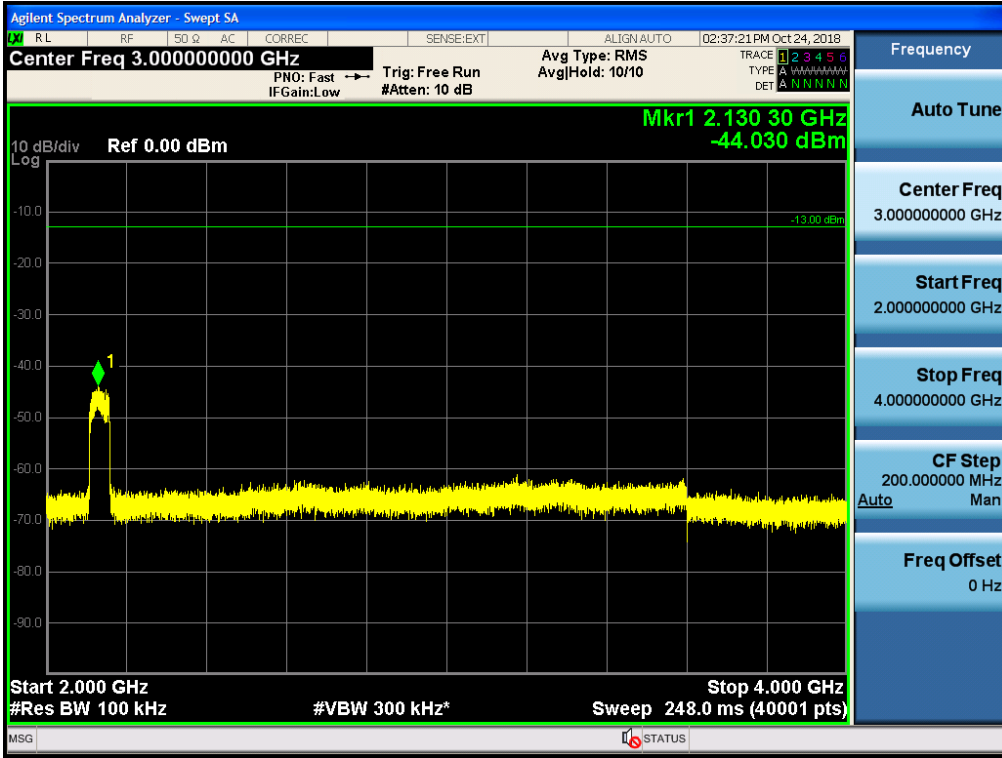

Spurious / Cellular / Downlink / CDMA / Middle / 150 kHz ~ 30 MHz

Spurious / Cellular / Downlink / CDMA / Middle / 30 MHz ~ Low edge

Spurious / Cellular / Downlink / CDMA / Middle / High edge ~ 2 GHz

Spurious / Cellular / Downlink / CDMA / Middle / 2 GHz ~ 4 GHz