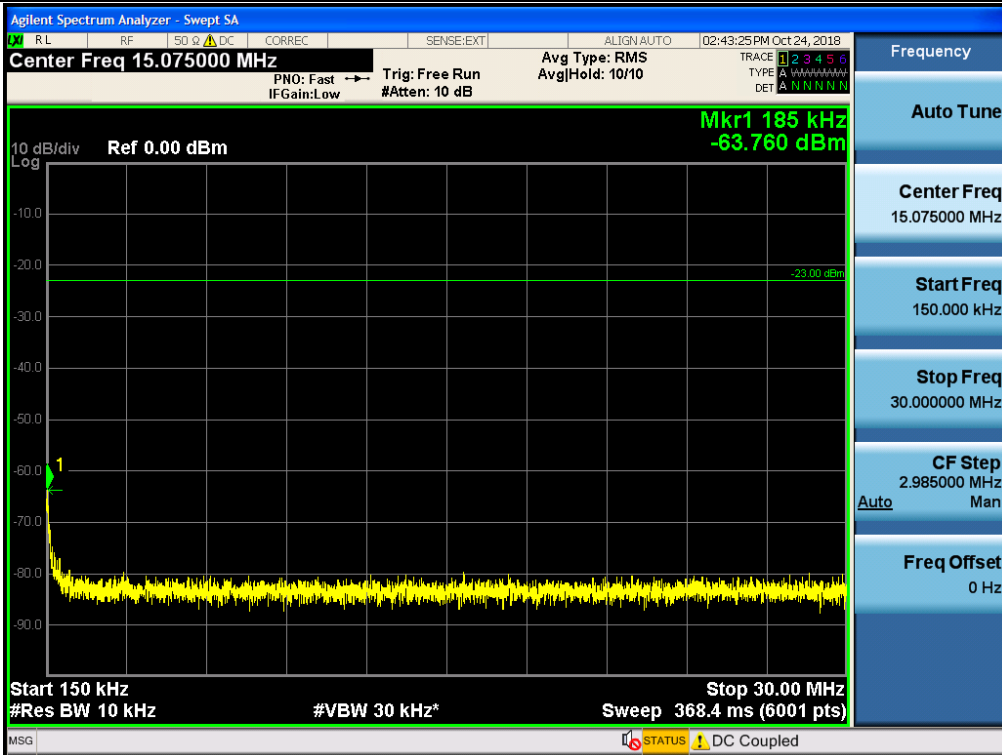

Spurious / Cellular / Downlink / CDMA / Middle / 4 GHz ~ 6 GHz

Spurious / Cellular / Downlink / CDMA / Middle / 6 GHz ~ 8 GHz

Spurious / Cellular / Downlink / CDMA / Middle / 8 GHz ~ 10 GHz

Spurious / Cellular / Downlink / CDMA / High / 9 kHz ~ 150 kHz

Spurious / Cellular / Downlink / CDMA / High / 150 kHz ~ 30 MHz

Spurious / Cellular / Downlink / CDMA / High / 30 MHz ~ Low edge

Spurious / Cellular / Downlink / CDMA / High / High edge ~ 2 GHz

Spurious / Cellular / Downlink / CDMA / High / 2 GHz ~ 4 GHz