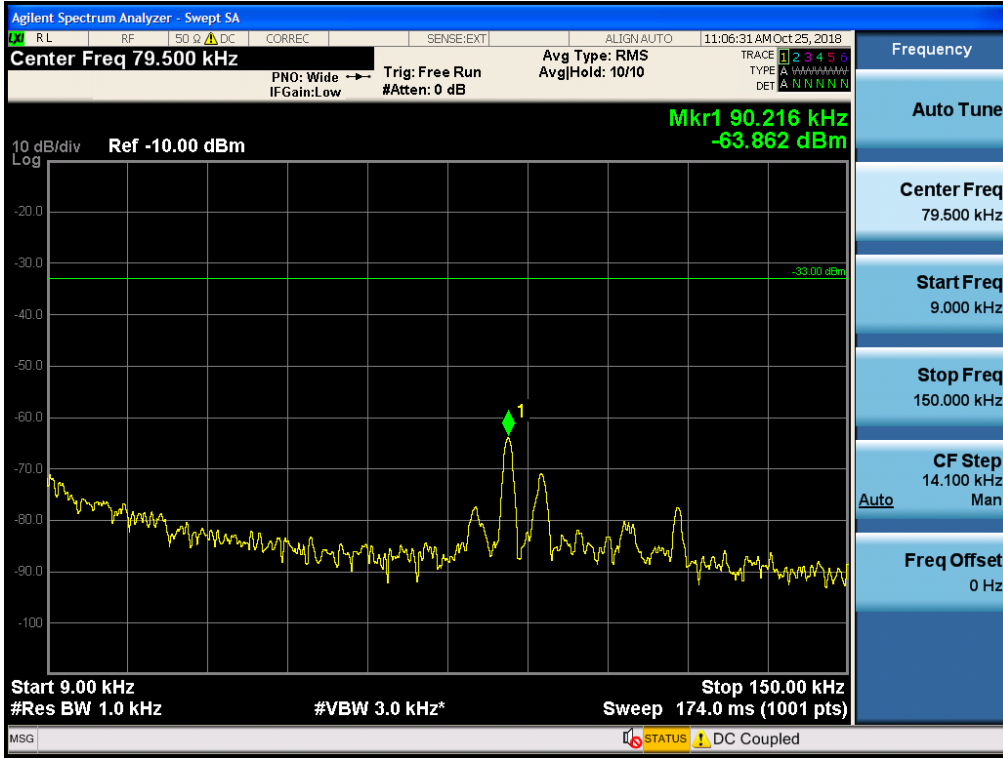

Spurious / Cellular / Downlink / CDMA / High / 150 kHz ~ 30 MHz

Spurious / Cellular / Downlink / CDMA / High / 30 MHz ~ Low edge

Spurious / Cellular / Downlink / CDMA / High / High edge ~ 2 GHz

Spurious / Cellular / Downlink / CDMA / High / 2 GHz ~ 4 GHz

Spurious / Cellular / Downlink / CDMA / High / 4 GHz ~ 6 GHz

Spurious / Cellular / Downlink / CDMA / High / 6 GHz ~ 8 GHz

Spurious / Cellular / Downlink / CDMA / High / 8 GHz ~ 10 GHz

Spurious / Cellular / Downlink / LTE 5 MHz / Low / 9 kHz ~ 150 kHz

Spurious / Cellular / Downlink / LTE 5 MHz / Low / 150 kHz ~ 30 MHz

Spurious / Cellular / Downlink / LTE 5 MHz / Low / 30 MHz ~ Low edge

Spurious / Cellular / Downlink / LTE 5 MHz / Low / High edge ~ 2 GHz

Spurious / Cellular / Downlink / LTE 5 MHz / Low / 2 GHz ~ 4 GHz

Spurious / Cellular / Downlink / LTE 5 MHz / Low / 4 GHz ~ 6 GHz

Spurious / Cellular / Downlink / LTE 5 MHz / Low / 6 GHz ~ 8 GHz

Spurious / Cellular / Downlink / LTE 5 MHz / Low / 8 GHz ~ 10 GHz