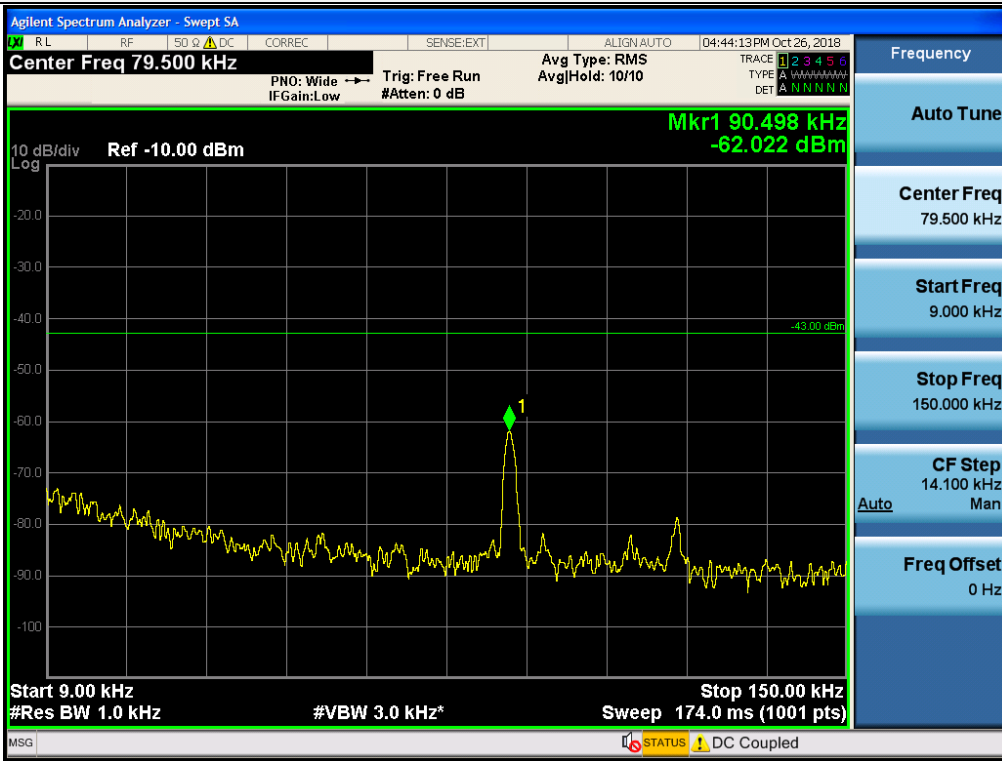

Spurious / Cellular / Downlink / LTE 5 MHz / High / 150 kHz ~ 30 MHz

Spurious / Cellular / Downlink / LTE 5 MHz / High / 30 MHz ~ Low edge

Spurious / Cellular / Downlink / LTE 5 MHz / High / High edge ~ 2 GHz

Spurious / Cellular / Downlink / LTE 5 MHz / High / 2 GHz ~ 4 GHz

Spurious / Cellular / Downlink / LTE 5 MHz / High / 4 GHz ~ 6 GHz

Spurious / Cellular / Downlink / LTE 5 MHz / High / 6 GHz ~ 8 GHz

Spurious / Cellular / Downlink / LTE 5 MHz / High / 8 GHz ~ 10 GHz

Spurious / AWS-1 / Uplink / LTE 10 MHz / Low / 9 kHz ~ 150 kHz

Spurious / AWS-1 / Uplink / LTE 10 MHz / Low / 150 kHz ~ 30 MHz

Spurious / AWS-1 / Uplink / LTE 10 MHz / Low / 30 MHz ~ Low edge

Spurious / AWS-1 / Uplink / LTE 10 MHz / Low / High edge ~ 10 GHz