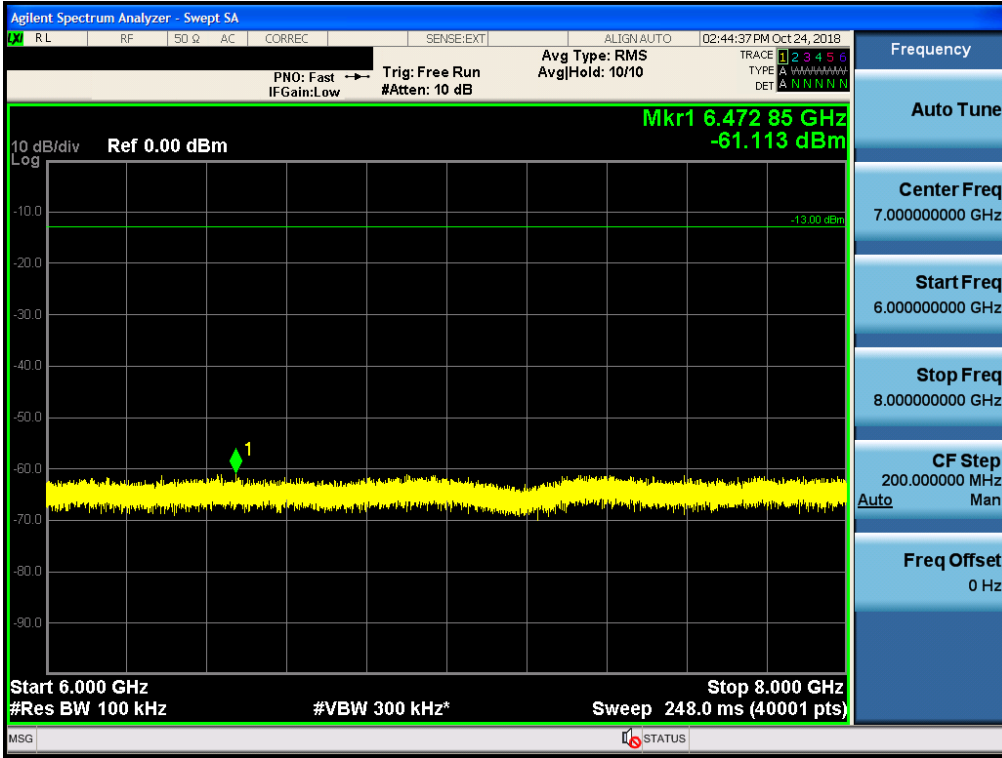

Spurious / Cellular / Downlink / CDMA / High / 150 kHz ~ 30 MHz

Spurious / Cellular / Downlink / CDMA / High / 30 MHz ~ Low edge

Spurious / Cellular / Downlink / CDMA / High / High edge ~ 2 GHz

Spurious / Cellular / Downlink / CDMA / High / 2 GHz ~ 4 GHz

Spurious / Cellular / Downlink / CDMA / High / 4 GHz ~ 6 GHz

Spurious / Cellular / Downlink / CDMA / High / 6 GHz ~ 8 GHz

Spurious / Cellular / Downlink / CDMA / High / 8 GHz ~ 10 GHz

Spurious / Cellular / Downlink / LTE 5 MHz / Low / 9 kHz ~ 150 kHz

Spurious / Cellular / Downlink / LTE 5 MHz / Low / 150 kHz ~ 30 MHz

Spurious / Cellular / Downlink / LTE 5 MHz / Low / 30 MHz ~ Low edge

Spurious / Cellular / Downlink / LTE 5 MHz / Low / High edge ~ 2 GHz