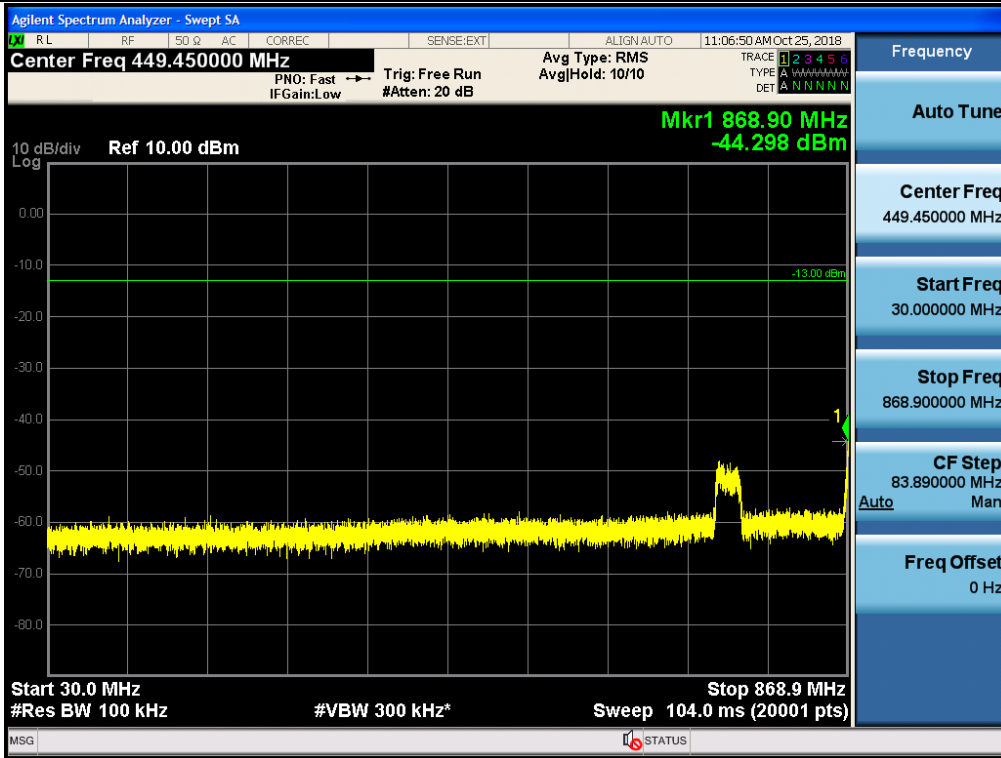

Spurious / Cellular / Downlink / CDMA / High / 150 kHz ~ 30 MHz

Spurious / Cellular / Downlink / CDMA / High / 30 MHz ~ Low edge

Spurious / Cellular / Downlink / CDMA / High / High edge ~ 2 GHz

Spurious / Cellular / Downlink / CDMA / High / 2 GHz ~ 4 GHz

Spurious / Cellular / Downlink / CDMA / High / 4 GHz ~ 6 GHz

Spurious / Cellular / Downlink / CDMA / High / 6 GHz ~ 8 GHz

Spurious / Cellular / Downlink / CDMA / High / 8 GHz ~ 10 GHz

Spurious / Cellular / Downlink / LTE 5 MHz / Low / 9 kHz ~ 150 kHz

Spurious / Cellular / Downlink / LTE 5 MHz / Low / 150 kHz ~ 30 MHz

Spurious / Cellular / Downlink / LTE 5 MHz / Low / 30 MHz ~ Low edge

Spurious / Cellular / Downlink / LTE 5 MHz / Low / High edge ~ 2 GHz

Spurious / Cellular / Downlink / LTE 5 MHz / Low / 2 GHz ~ 4 GHz

Spurious / Cellular / Downlink / LTE 5 MHz / Low / 4 GHz ~ 6 GHz

Spurious / Cellular / Downlink / LTE 5 MHz / Low / 6 GHz ~ 8 GHz

Spurious / Cellular / Downlink / LTE 5 MHz / Low / 8 GHz ~ 10 GHz