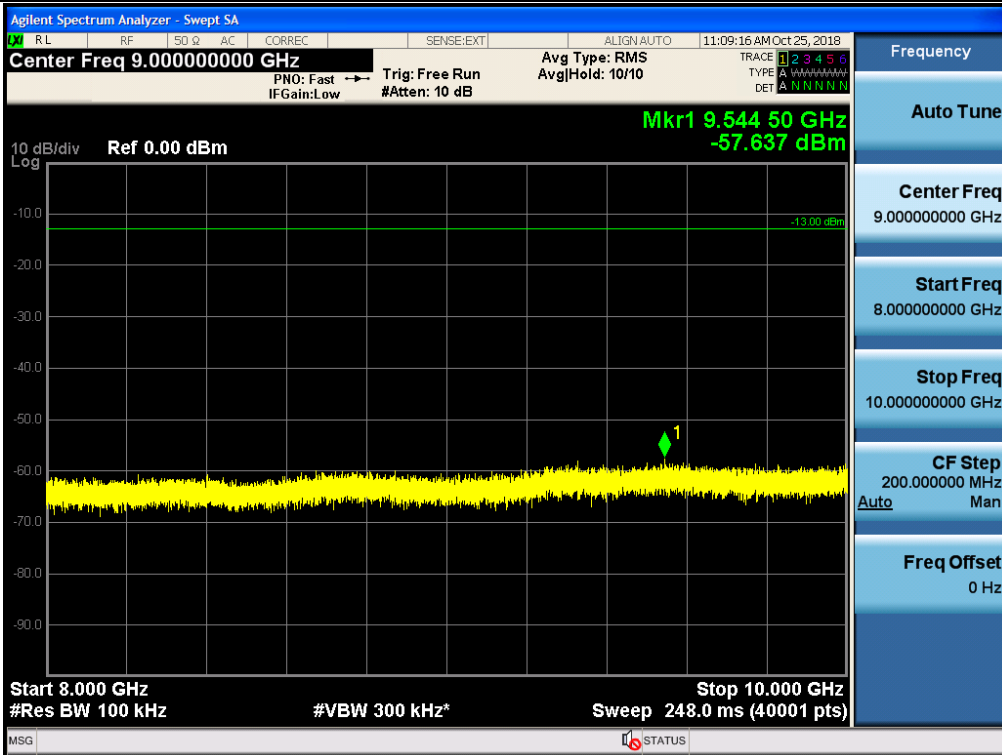

Spurious / Cellular / Downlink / LTE 5 MHz / Middle / 9 kHz ~ 150 kHz

Spurious / Cellular / Downlink / LTE 5 MHz / Middle / 150 kHz ~ 30 MHz

Spurious / Cellular / Downlink / LTE 5 MHz / Middle / 30 MHz ~ Low edge

Spurious / Cellular / Downlink / LTE 5 MHz / Middle / High edge ~ 2 GHz

Spurious / Cellular / Downlink / LTE 5 MHz / Middle / 2 GHz ~ 4 GHz

Spurious / Cellular / Downlink / LTE 5 MHz / Middle / 4 GHz ~ 6 GHz

Spurious / Cellular / Downlink / LTE 5 MHz / Middle / 6 GHz ~ 8 GHz

Spurious / Cellular / Downlink / LTE 5 MHz / Middle / 8 GHz ~ 10 GHz

Spurious / Cellular / Downlink / LTE 5 MHz / High / 9 kHz ~ 150 kHz

Spurious / Cellular / Downlink / LTE 5 MHz / High / 150 kHz ~ 30 MHz

Spurious / Cellular / Downlink / LTE 5 MHz / High / 30 MHz ~ Low edge

Spurious / Cellular / Downlink / LTE 5 MHz / High / High edge ~ 2 GHz