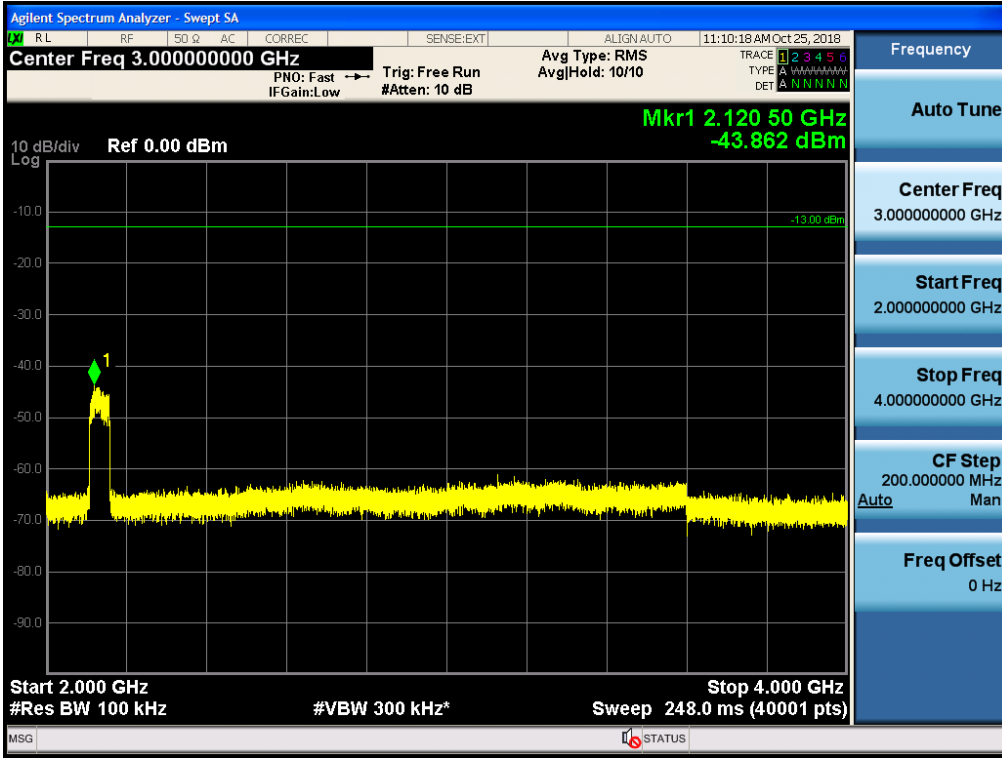

Spurious / Cellular / Downlink / LTE 5 MHz / Middle / 6 GHz ~ 8 GHz

Spurious / Cellular / Downlink / LTE 5 MHz / Middle / 8 GHz ~ 10 GHz

Spurious / Cellular / Downlink / LTE 5 MHz / High / 9 kHz ~ 150 kHz

Spurious / Cellular / Downlink / LTE 5 MHz / High / 150 kHz ~ 30 MHz

Spurious / Cellular / Downlink / LTE 5 MHz / High / 30 MHz ~ Low edge

Spurious / Cellular / Downlink / LTE 5 MHz / High / High edge ~ 2 GHz

Spurious / Cellular / Downlink / LTE 5 MHz / High / 2 GHz ~ 4 GHz

Spurious / Cellular / Downlink / LTE 5 MHz / High / 4 GHz ~ 6 GHz

Spurious / Cellular / Downlink / LTE 5 MHz / High / 6 GHz ~ 8 GHz

Spurious / Cellular / Downlink / LTE 5 MHz / High / 8 GHz ~ 10 GHz