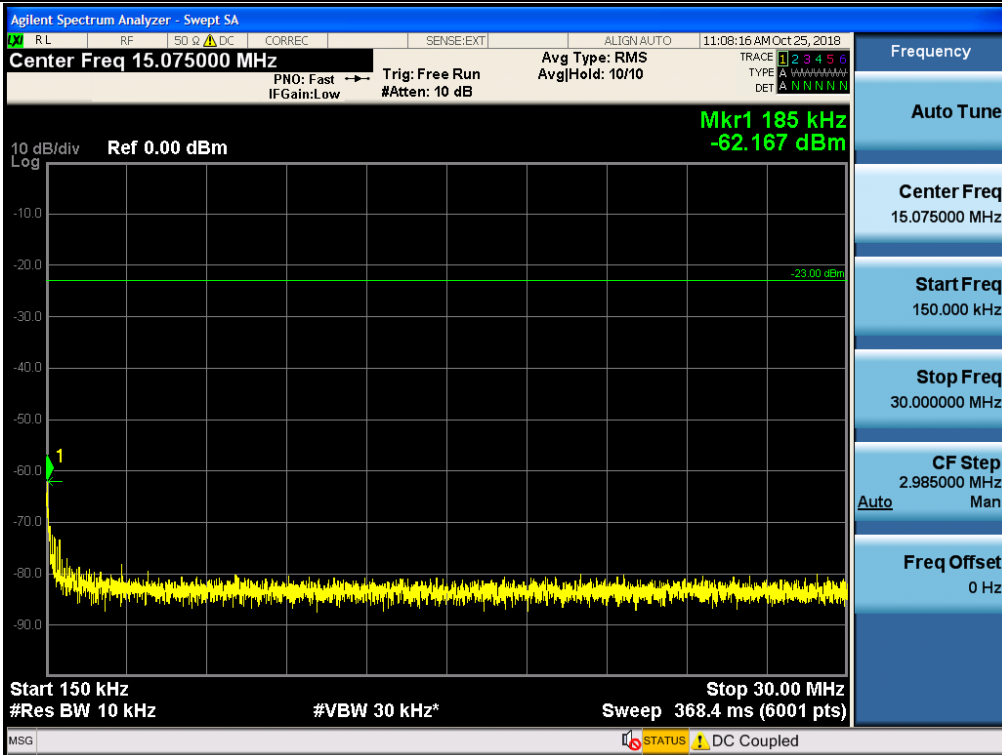

Spurious / Cellular / Downlink / LTE 5 MHz / Low / 150 kHz ~ 30 MHz

Spurious / Cellular / Downlink / LTE 5 MHz / Low / 30 MHz ~ Low edge

Spurious / Cellular / Downlink / LTE 5 MHz / Low / High edge ~ 2 GHz

Spurious / Cellular / Downlink / LTE 5 MHz / Low / 2 GHz ~ 4 GHz

Spurious / Cellular / Downlink / LTE 5 MHz / Low / 4 GHz ~ 6 GHz

Spurious / Cellular / Downlink / LTE 5 MHz / Low / 6 GHz ~ 8 GHz

Spurious / Cellular / Downlink / LTE 5 MHz / Low / 8 GHz ~ 10 GHz

Spurious / Cellular / Downlink / LTE 5 MHz / Middle / 9 kHz ~ 150 kHz

Spurious / Cellular / Downlink / LTE 5 MHz / Middle / 150 kHz ~ 30 MHz

Spurious / Cellular / Downlink / LTE 5 MHz / Middle / 30 MHz ~ Low edge

Spurious / Cellular / Downlink / LTE 5 MHz / Middle / High edge ~ 2 GHz

Spurious / Cellular / Downlink / LTE 5 MHz / Middle / 2 GHz ~ 4 GHz

Spurious / Cellular / Downlink / LTE 5 MHz / Middle / 4 GHz ~ 6 GHz