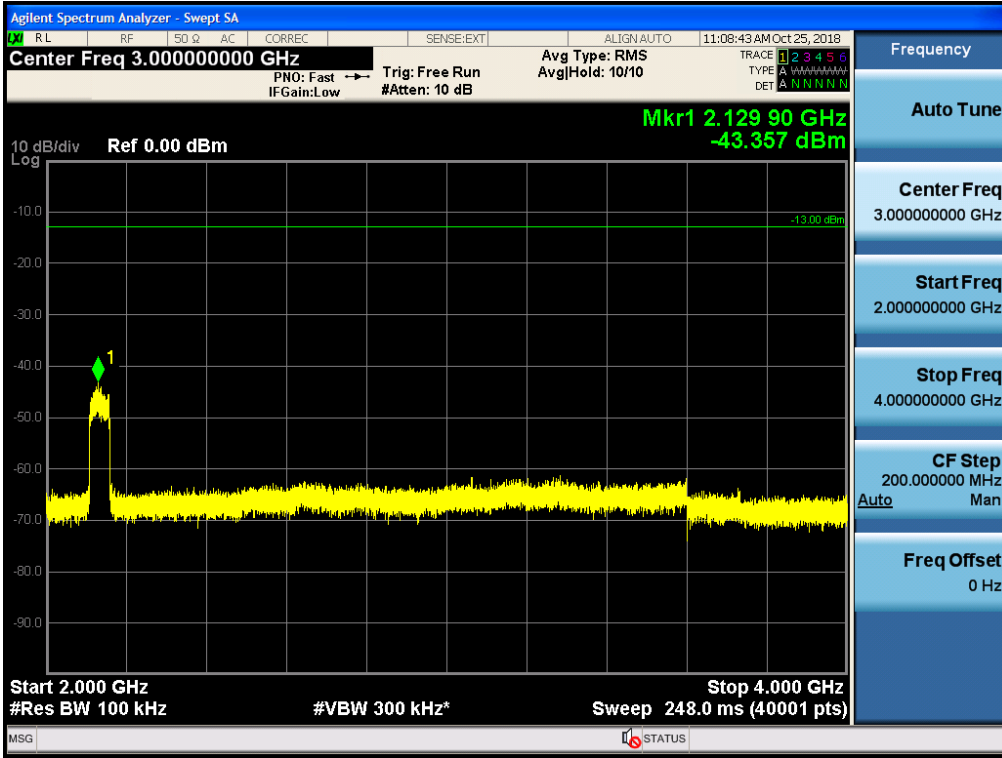

Spurious / Cellular / Downlink / LTE 5 MHz / Low / 2 GHz ~ 4 GHz

Spurious / Cellular / Downlink / LTE 5 MHz / Low / 4 GHz ~ 6 GHz

Spurious / Cellular / Downlink / LTE 5 MHz / Low / 6 GHz ~ 8 GHz

Spurious / Cellular / Downlink / LTE 5 MHz / Low / 8 GHz ~ 10 GHz

Spurious / Cellular / Downlink / LTE 5 MHz / Middle / 9 kHz ~ 150 kHz

Spurious / Cellular / Downlink / LTE 5 MHz / Middle / 150 kHz ~ 30 MHz

Spurious / Cellular / Downlink / LTE 5 MHz / Middle / 30 MHz ~ Low edge

Spurious / Cellular / Downlink / LTE 5 MHz / Middle / High edge ~ 2 GHz

Spurious / Cellular / Downlink / LTE 5 MHz / Middle / 2 GHz ~ 4 GHz

Spurious / Cellular / Downlink / LTE 5 MHz / Middle / 4 GHz ~ 6 GHz