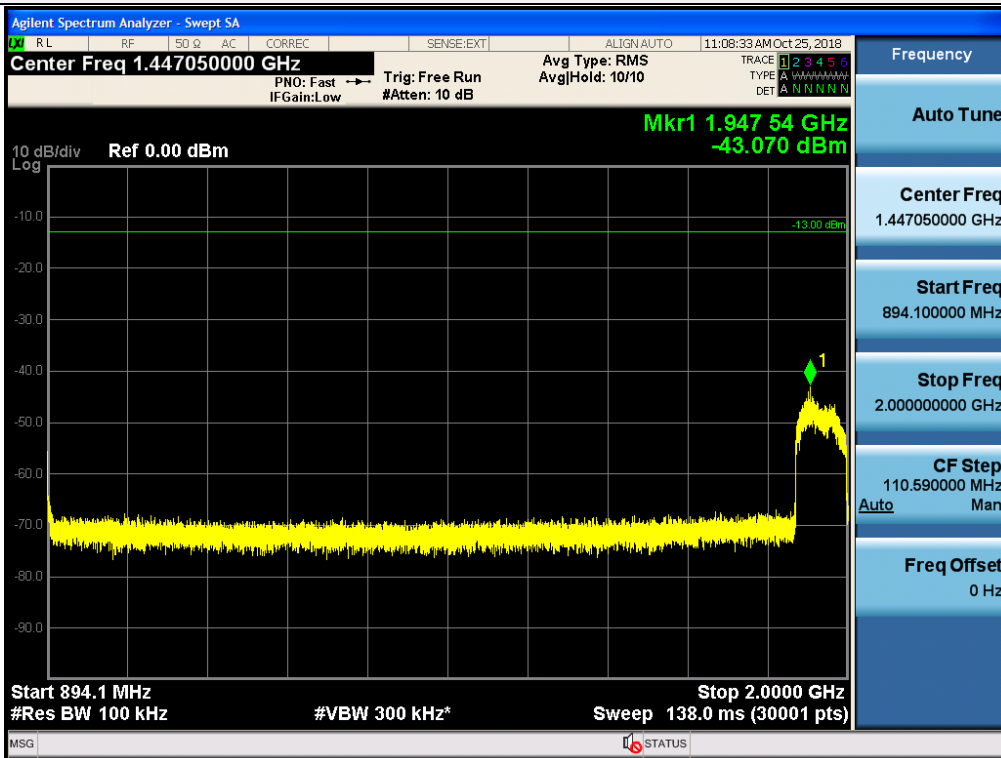

Spurious / Cellular / Downlink / LTE 5 MHz / Low / 2 GHz ~ 4 GHz

Spurious / Cellular / Downlink / LTE 5 MHz / Low / 4 GHz ~ 6 GHz

Spurious / Cellular / Downlink / LTE 5 MHz / Low / 6 GHz ~ 8 GHz

Spurious / Cellular / Downlink / LTE 5 MHz / Low / 8 GHz ~ 10 GHz

Spurious / Cellular / Downlink / LTE 5 MHz / Middle / 9 kHz ~ 150 kHz

Spurious / Cellular / Downlink / LTE 5 MHz / Middle / 150 kHz ~ 30 MHz

Spurious / Cellular / Downlink / LTE 5 MHz / Middle / 30 MHz ~ Low edge

Spurious / Cellular / Downlink / LTE 5 MHz / Middle / High edge ~ 2 GHz

Spurious / Cellular / Downlink / LTE 5 MHz / Middle / 2 GHz ~ 4 GHz

Spurious / Cellular / Downlink / LTE 5 MHz / Middle / 4 GHz ~ 6 GHz