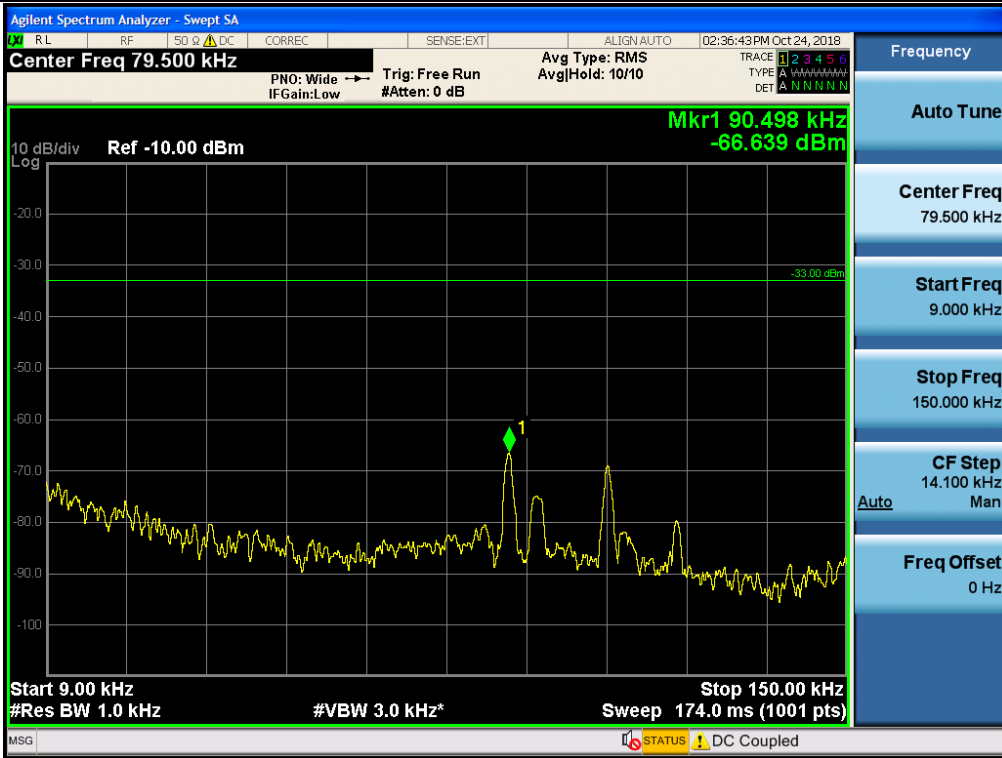

Spurious / Cellular / Uplink / LTE 5 MHz / High / 8 GHz ~ 10 GHz

Spurious / Cellular / Downlink / CDMA / Low / 30 MHz ~ Low edge

Spurious / Cellular / Downlink / CDMA / Low / High edge ~ 2 GHz

Spurious / Cellular / Downlink / CDMA / Low / 2 GHz ~ 4 GHz

Spurious / Cellular / Downlink / CDMA / Low / 4 GHz ~ 6 GHz

Spurious / Cellular / Downlink / CDMA / Low / 6 GHz ~ 8 GHz

Spurious / Cellular / Downlink / CDMA / Low / 8 GHz ~ 10 GHz

Spurious / Cellular / Downlink / CDMA / Middle / 9 kHz ~ 150 kHz

Spurious / Cellular / Downlink / CDMA / Middle / 150 kHz ~ 30 MHz

Spurious / Cellular / Downlink / CDMA / Middle / 30 MHz ~ Low edge

Spurious / Cellular / Downlink / CDMA / Middle / High edge ~ 2 GHz

Spurious / Cellular / Downlink / CDMA / Middle / 2 GHz ~ 4 GHz