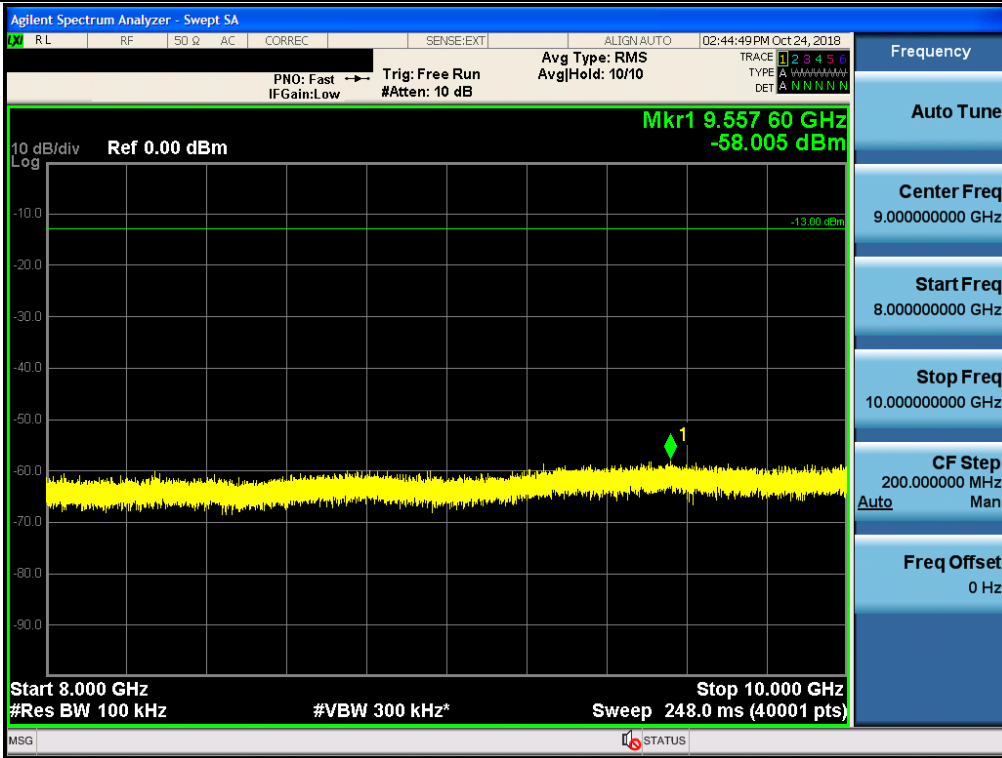

Spurious / Cellular / Downlink / CDMA / High / 150 kHz ~ 30 MHz

Spurious / Cellular / Downlink / CDMA / High / 30 MHz ~ Low edge

Spurious / Cellular / Downlink / CDMA / High / High edge ~ 2 GHz

Spurious / Cellular / Downlink / CDMA / High / 2 GHz ~ 4 GHz

Spurious / Cellular / Downlink / CDMA / High / 4 GHz ~ 6 GHz

Spurious / Cellular / Downlink / CDMA / High / 6 GHz ~ 8 GHz

Spurious / Cellular / Downlink / CDMA / High / 8 GHz ~ 10 GHz

Spurious / Cellular / Downlink / LTE 5 MHz / Low / 9 kHz ~ 150 kHz

Spurious / Cellular / Downlink / LTE 5 MHz / Low / 150 kHz ~ 30 MHz

Spurious / Cellular / Downlink / LTE 5 MHz / Low / 30 MHz ~ Low edge

Spurious / Cellular / Downlink / LTE 5 MHz / Low / High edge ~ 2 GHz

Spurious / Cellular / Downlink / LTE 5 MHz / Low / 2 GHz ~ 4 GHz

Spurious / Cellular / Downlink / LTE 5 MHz / Low / 4 GHz ~ 6 GHz

Spurious / Cellular / Downlink / LTE 5 MHz / Low / 6 GHz ~ 8 GHz

Spurious / Cellular / Downlink / LTE 5 MHz / Low / 8 GHz ~ 10 GHz