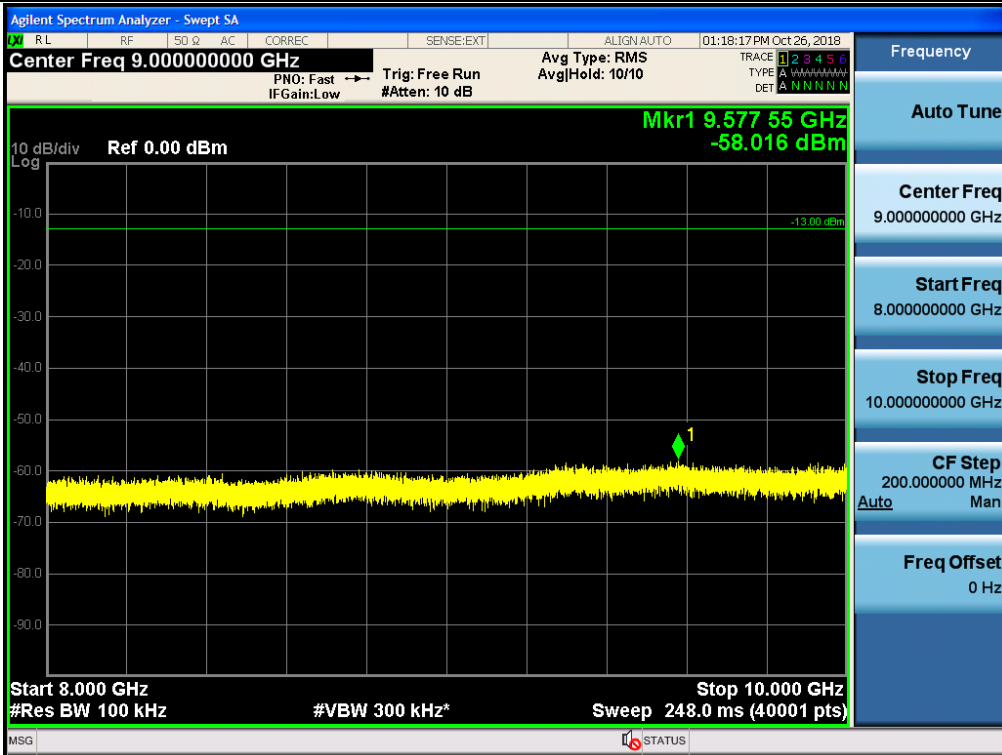

Spurious / Cellular / Uplink / LTE 5 MHz / Low / 9 kHz ~ 150 kHz

Spurious / Cellular / Uplink / LTE 5 MHz / Low / 150 kHz ~ 30 MHz

Spurious / Cellular / Uplink / LTE 5 MHz / Low / 30 MHz ~ Low edge

Spurious / Cellular / Uplink / LTE 5 MHz / Low / High edge ~ 2 GHz

Spurious / Cellular / Uplink / LTE 5 MHz / Low / 2 GHz ~ 4 GHz

Spurious / Cellular / Uplink / LTE 5 MHz / Low / 4 GHz ~ 6 GHz

Spurious / Cellular / Uplink / LTE 5 MHz / Low / 6 GHz ~ 8 GHz

Spurious / Cellular / Uplink / LTE 5 MHz / Low / 8 GHz ~ 10 GHz

Spurious / Cellular / Uplink / LTE 5 MHz / Middle / 9 kHz ~ 150 kHz

Spurious / Cellular / Uplink / LTE 5 MHz / Middle / 150 kHz ~ 30 MHz

Spurious / Cellular / Uplink / LTE 5 MHz / Middle / 30 MHz ~ Low edge