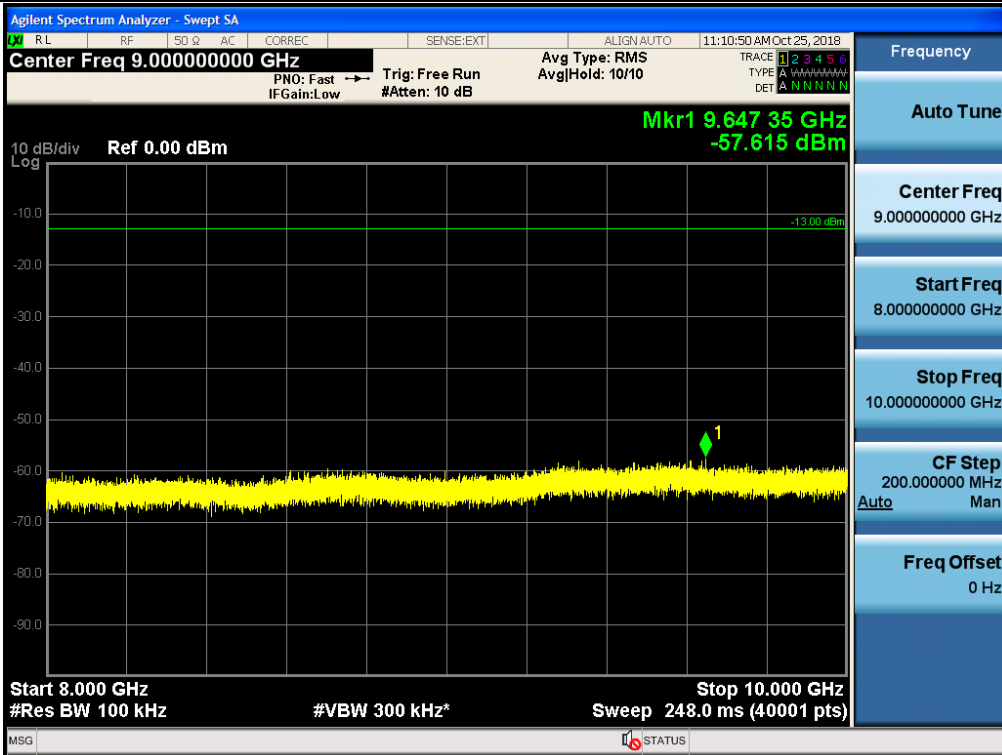

Spurious / Cellular / Downlink / LTE 5 MHz / High / 150 kHz ~ 30 MHz

Spurious / Cellular / Downlink / LTE 5 MHz / High / 30 MHz ~ Low edge

Spurious / Cellular / Downlink / LTE 5 MHz / High / High edge ~ 2 GHz

Spurious / Cellular / Downlink / LTE 5 MHz / High / 2 GHz ~ 4 GHz

Spurious / Cellular / Downlink / LTE 5 MHz / High / 4 GHz ~ 6 GHz

Spurious / Cellular / Downlink / LTE 5 MHz / High / 6 GHz ~ 8 GHz

Spurious / Cellular / Downlink / LTE 5 MHz / High / 8 GHz ~ 10 GHz

Spurious / AWS-1 / Uplink / LTE 10 MHz / Low / 9 kHz ~ 150 kHz

Spurious / AWS-1 / Uplink / LTE 10 MHz / Low / 150 kHz ~ 30 MHz

Spurious / AWS-1 / Uplink / LTE 10 MHz / Low / 30 MHz ~ Low edge

Spurious / AWS-1 / Uplink / LTE 10 MHz / Low / High edge ~ 10 GHz