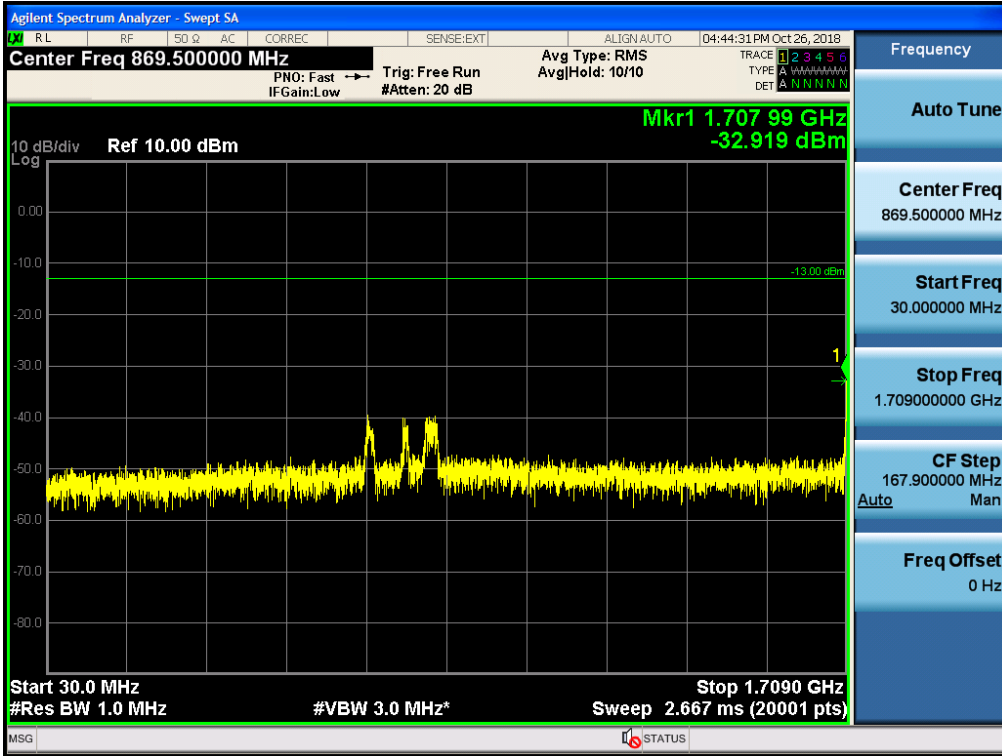

Spurious / Cellular / Downlink / LTE 5 MHz / High / 150 kHz ~ 30 MHz

Spurious / Cellular / Downlink / LTE 5 MHz / High / 30 MHz ~ Low edge

Spurious / Cellular / Downlink / LTE 5 MHz / High / High edge ~ 2 GHz

Spurious / Cellular / Downlink / LTE 5 MHz / High / 2 GHz ~ 4 GHz

Spurious / Cellular / Downlink / LTE 5 MHz / High / 4 GHz ~ 6 GHz

Spurious / Cellular / Downlink / LTE 5 MHz / High / 6 GHz ~ 8 GHz

Spurious / Cellular / Downlink / LTE 5 MHz / High / 8 GHz ~ 10 GHz

Spurious / AWS-1 / Uplink / LTE 10 MHz / Low / 9 kHz ~ 150 kHz

Spurious / AWS-1 / Uplink / LTE 10 MHz / Low / 150 kHz ~ 30 MHz

Spurious / AWS-1 / Uplink / LTE 10 MHz / Low / 30 MHz ~ Low edge

Spurious / AWS-1 / Uplink / LTE 10 MHz / Low / High edge ~ 10 GHz

Spurious / AWS-1 / Uplink / LTE 10 MHz / Middle / 9 kHz ~ 150 kHz

Spurious / AWS-1 / Uplink / LTE 10 MHz / Middle / 150 kHz ~ 30 MHz

Spurious / AWS-1 / Uplink / LTE 10 MHz / Middle / 30 MHz ~ Low edge

Spurious / AWS-1 / Uplink / LTE 10 MHz / Middle / High edge ~ 10 GHz