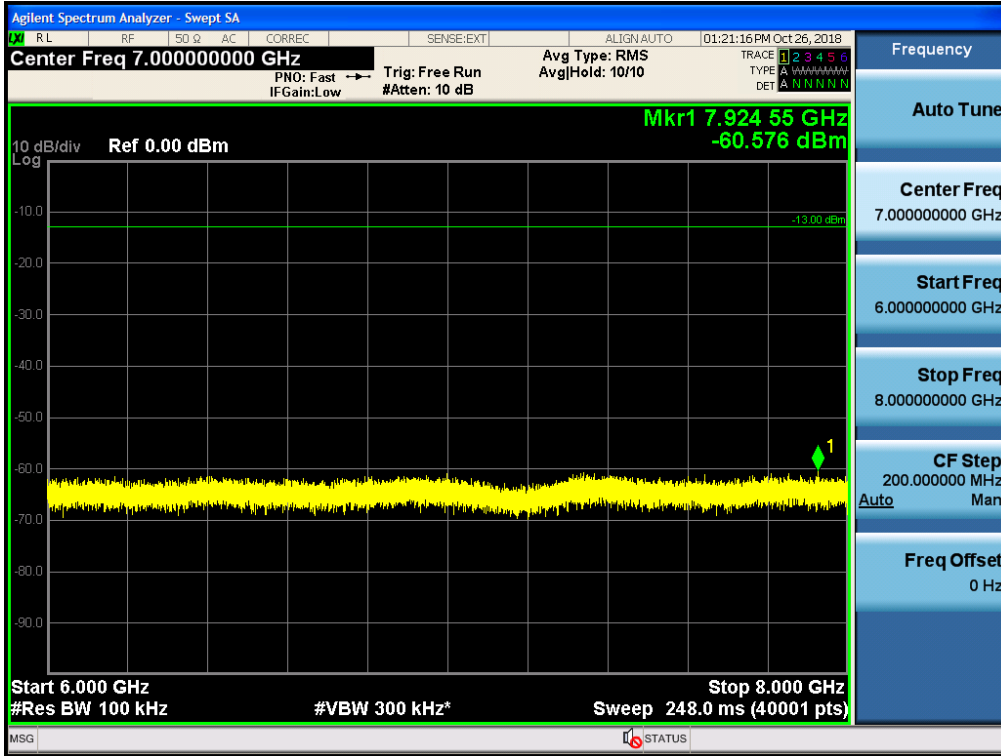

Spurious / Cellular / Uplink / LTE 5 MHz / Middle / 8 GHz ~ 10 GHz

Spurious / Cellular / Uplink / LTE 5 MHz / High / 9 kHz ~ 150 kHz

Spurious / Cellular / Uplink / LTE 5 MHz / High / 150 kHz ~ 30 MHz

Spurious / Cellular / Uplink / LTE 5 MHz / High / 30 MHz ~ Low edge

Spurious / Cellular / Uplink / LTE 5 MHz / High / High edge ~ 2 GHz

Spurious / Cellular / Uplink / LTE 5 MHz / High / 2 GHz ~ 4 GHz

Spurious / Cellular / Uplink / LTE 5 MHz / High / 4 GHz ~ 6 GHz

Spurious / Cellular / Uplink / LTE 5 MHz / High / 6 GHz ~ 8 GHz

Spurious / Cellular / Uplink / LTE 5 MHz / High / 8 GHz ~ 10 GHz

Spurious / Cellular / Downlink / CDMA / Low / 30 MHz ~ Low edge

Spurious / Cellular / Downlink / CDMA / Low / High edge ~ 2 GHz

Spurious / Cellular / Downlink / CDMA / Low / 2 GHz ~ 4 GHz