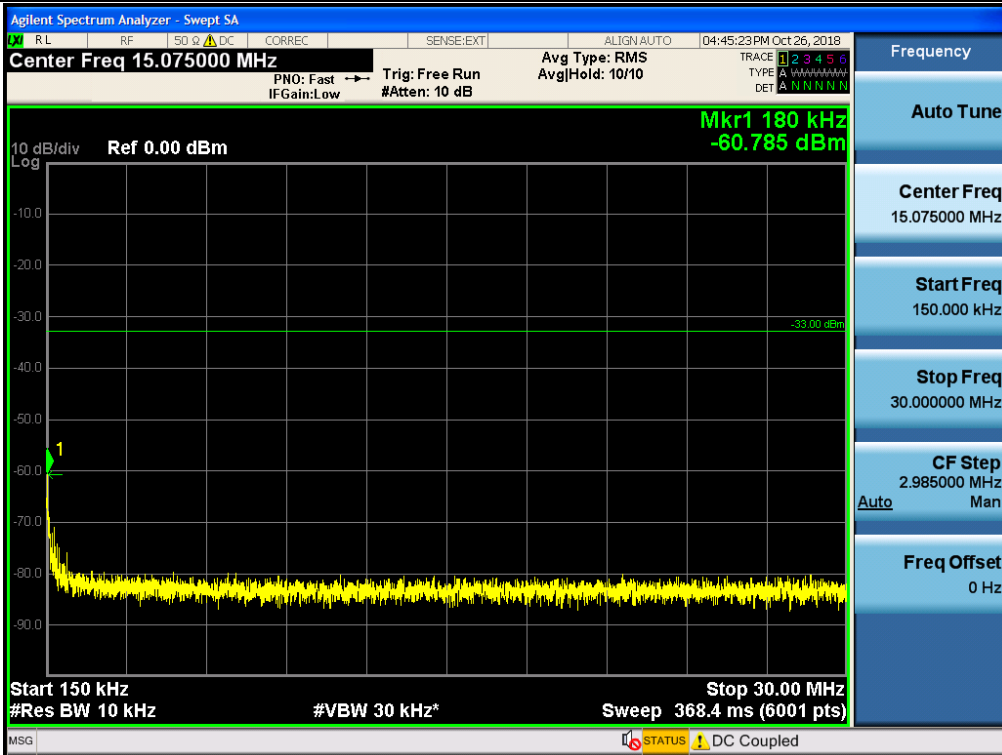

Spurious / Cellular / Downlink / LTE 5 MHz / High / 150 kHz ~ 30 MHz

Spurious / Cellular / Downlink / LTE 5 MHz / High / 30 MHz ~ Low edge

Spurious / Cellular / Downlink / LTE 5 MHz / High / High edge ~ 2 GHz

Spurious / Cellular / Downlink / LTE 5 MHz / High / 2 GHz ~ 4 GHz

Spurious / Cellular / Downlink / LTE 5 MHz / High / 4 GHz ~ 6 GHz

Spurious / Cellular / Downlink / LTE 5 MHz / High / 6 GHz ~ 8 GHz

Spurious / Cellular / Downlink / LTE 5 MHz / High / 8 GHz ~ 10 GHz

Spurious / AWS-1 / Uplink / LTE 10 MHz / Low / 9 kHz ~ 150 kHz

Spurious / AWS-1 / Uplink / LTE 10 MHz / Low / 150 kHz ~ 30 MHz

Spurious / AWS-1 / Uplink / LTE 10 MHz / Low / 30 MHz ~ Low edge

Spurious / AWS-1 / Uplink / LTE 10 MHz / Low / High edge ~ 10 GHz

Spurious / AWS-1 / Uplink / LTE 10 MHz / Middle / 9 kHz ~ 150 kHz

Spurious / AWS-1 / Uplink / LTE 10 MHz / Middle / 150 kHz ~ 30 MHz

Spurious / AWS-1 / Uplink / LTE 10 MHz / Middle / 30 MHz ~ Low edge

Spurious / AWS-1 / Uplink / LTE 10 MHz / Middle / High edge ~ 10 GHz