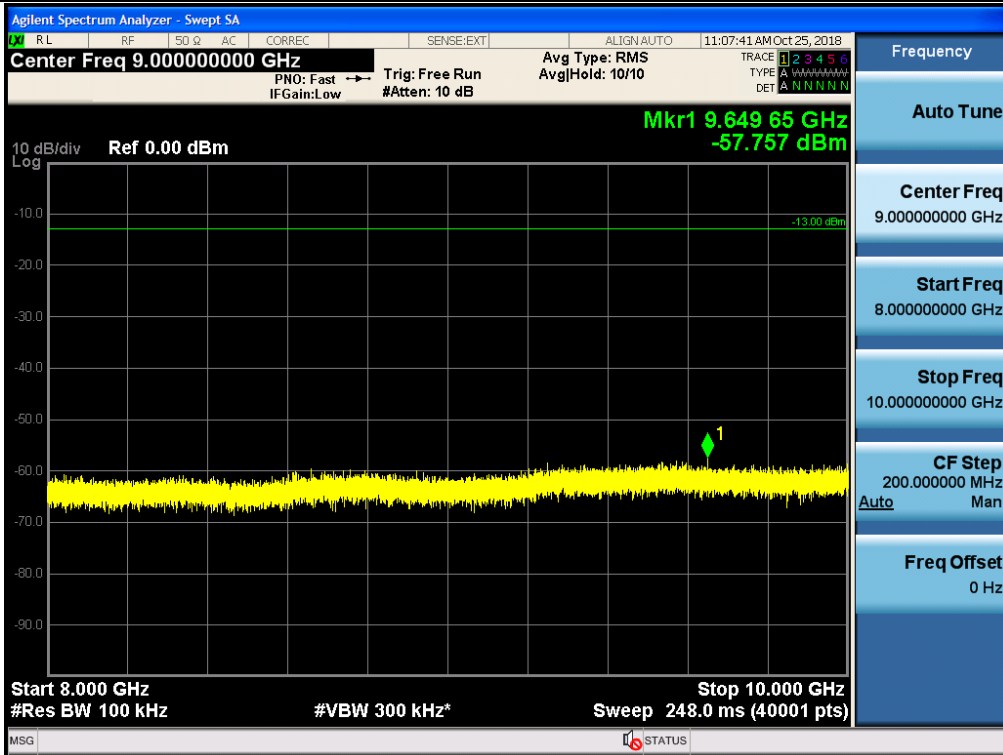

Spurious / Cellular / Downlink / LTE 5 MHz / Low / 150 kHz ~ 30 MHz

Spurious / Cellular / Downlink / LTE 5 MHz / Low / 30 MHz ~ Low edge

Spurious / Cellular / Downlink / LTE 5 MHz / Low / High edge ~ 2 GHz

Spurious / Cellular / Downlink / LTE 5 MHz / Low / 2 GHz ~ 4 GHz

Spurious / Cellular / Downlink / LTE 5 MHz / Low / 4 GHz ~ 6 GHz

Spurious / Cellular / Downlink / LTE 5 MHz / Low / 6 GHz ~ 8 GHz

Spurious / Cellular / Downlink / LTE 5 MHz / Low / 8 GHz ~ 10 GHz

Spurious / Cellular / Downlink / LTE 5 MHz / Middle / 9 kHz ~ 150 kHz

Spurious / Cellular / Downlink / LTE 5 MHz / Middle / 150 kHz ~ 30 MHz

Spurious / Cellular / Downlink / LTE 5 MHz / Middle / 30 MHz ~ Low edge

Spurious / Cellular / Downlink / LTE 5 MHz / Middle / High edge ~ 2 GHz

Spurious / Cellular / Downlink / LTE 5 MHz / Middle / 2 GHz ~ 4 GHz

Spurious / Cellular / Downlink / LTE 5 MHz / Middle / 4 GHz ~ 6 GHz