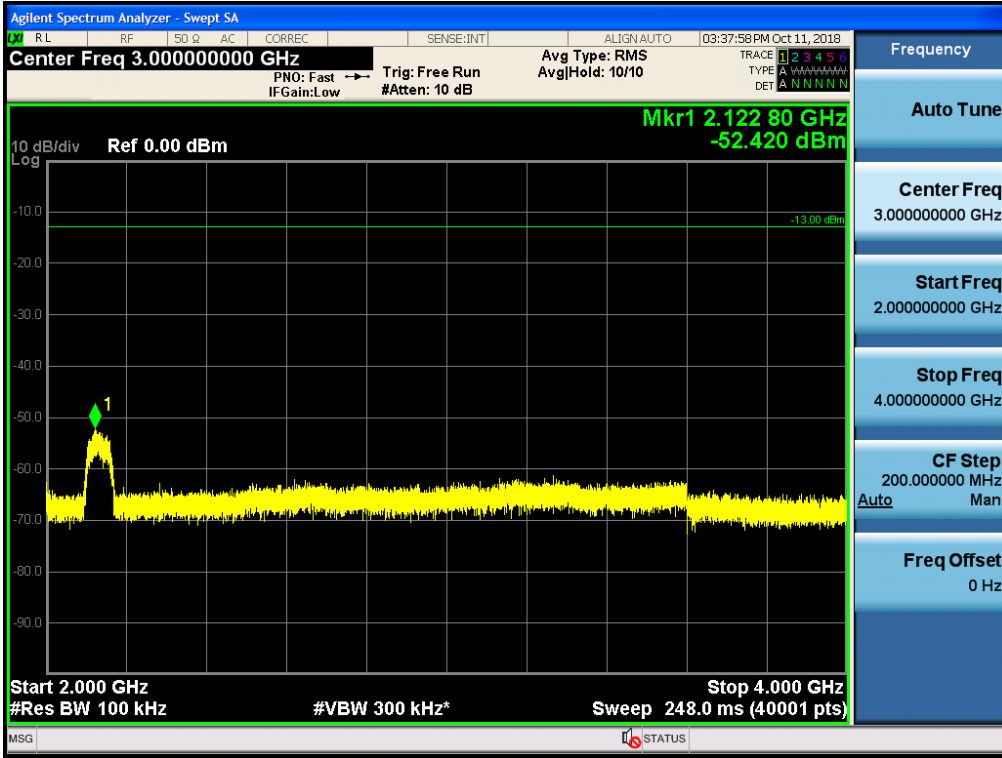

Spurious / Upper 700 MHz / Downlink / LTE 10 MHz / Middle / 1 559 MHz ~ 1610 MHz (700 Hz (4))

Spurious / Upper 700 MHz / Downlink / LTE 10 MHz / High / 9 kHz ~ 150 kHz

Spurious / Upper 700 MHz / Downlink / LTE 10 MHz / High / 150 kHz ~ 30 MHz

Spurious / Upper 700 MHz / Downlink / LTE 10 MHz / High / 30 MHz ~ Low edge

Spurious / Upper 700 MHz / Downlink / LTE 10 MHz / High / High edge ~ 2 GHz

Spurious / Upper 700 MHz / Downlink / LTE 10 MHz / High / 2 GHz ~ 4 GHz