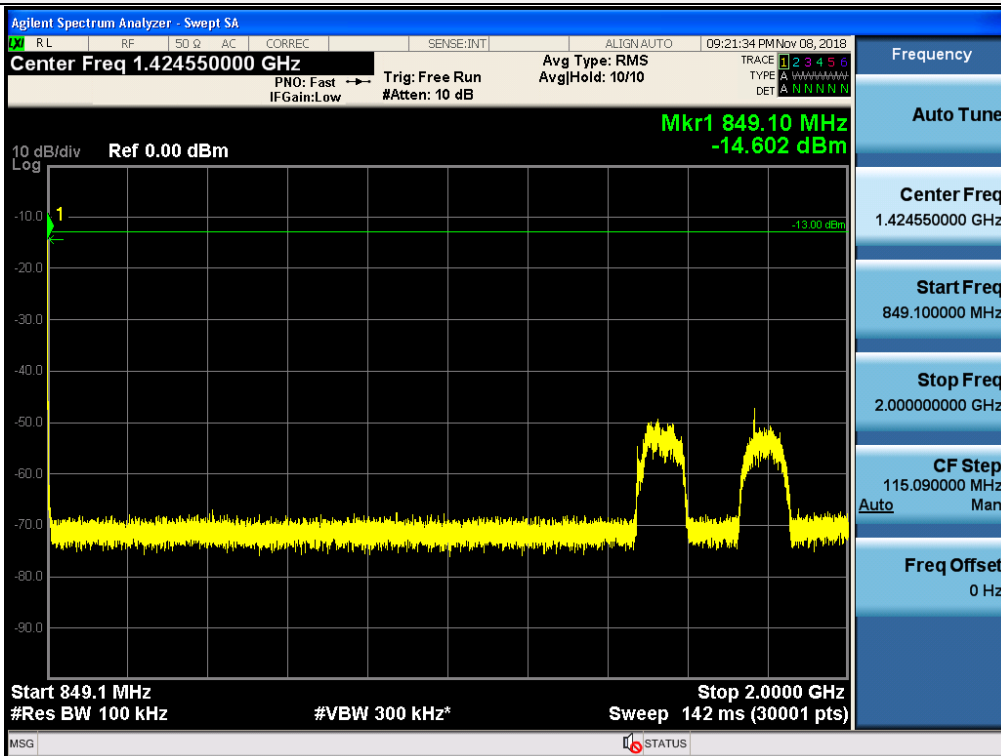

Spurious / Cellular / Uplink / CDMA / High / 9 kHz ~ 150 kHz

Spurious / Cellular / Uplink / CDMA / High / 150 kHz ~ 30 MHz

Spurious / Cellular / Uplink / CDMA / High / 30 MHz ~ Low edge

Spurious / Cellular / Uplink / CDMA / High / High edge ~ 2 GHz

Spurious / Cellular / Uplink / CDMA / High / 2 GHz ~ 4 GHz

Spurious / Cellular / Uplink / CDMA / High / 4 GHz ~ 6 GHz

Spurious / Cellular / Uplink / CDMA / High / 6 GHz ~ 8 GHz

Spurious / Cellular / Uplink / CDMA / High / 8 GHz ~ 10 GHz