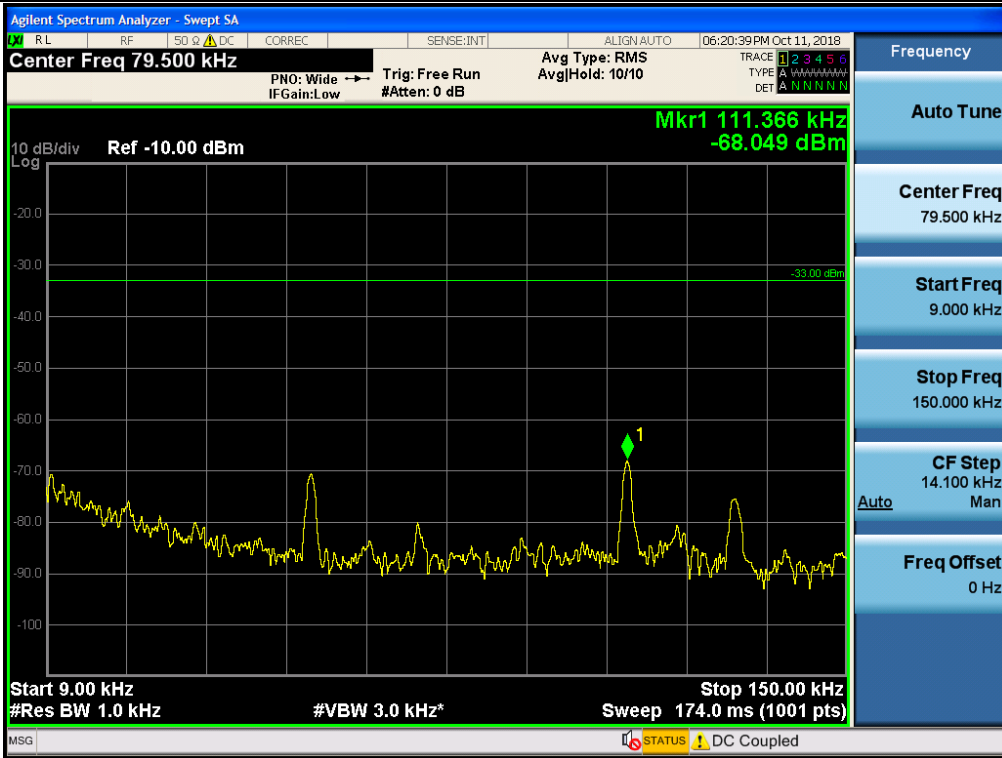

Spurious / Cellular / Downlink / LTE 5 MHz / Low / 150 kHz ~ 30 MHz

Spurious / Cellular / Downlink / LTE 5 MHz / Low / 30 MHz ~ Low edge

Spurious / Cellular / Downlink / LTE 5 MHz / Low / High edge ~ 2 GHz

Spurious / Cellular / Downlink / LTE 5 MHz / Low / 2 GHz ~ 4 GHz

Spurious / Cellular / Downlink / LTE 5 MHz / Low / 4 GHz ~ 6 GHz

Spurious / Cellular / Downlink / LTE 5 MHz / Low / 6 GHz ~ 8 GHz

Spurious / Cellular / Downlink / LTE 5 MHz / Low / 8 GHz ~ 10 GHz

Spurious / Cellular / Downlink / LTE 5 MHz / Middle / 9 kHz ~ 150 kHz

Spurious / Cellular / Downlink / LTE 5 MHz / Middle / 150 kHz ~ 30 MHz

Spurious / Cellular / Downlink / LTE 5 MHz / Middle / 30 MHz ~ Low edge

Spurious / Cellular / Downlink / LTE 5 MHz / Middle / High edge ~ 2 GHz

Spurious / Cellular / Downlink / LTE 5 MHz / Middle / 2 GHz ~ 4 GHz

Spurious / Cellular / Downlink / LTE 5 MHz / Middle / 4 GHz ~ 6 GHz