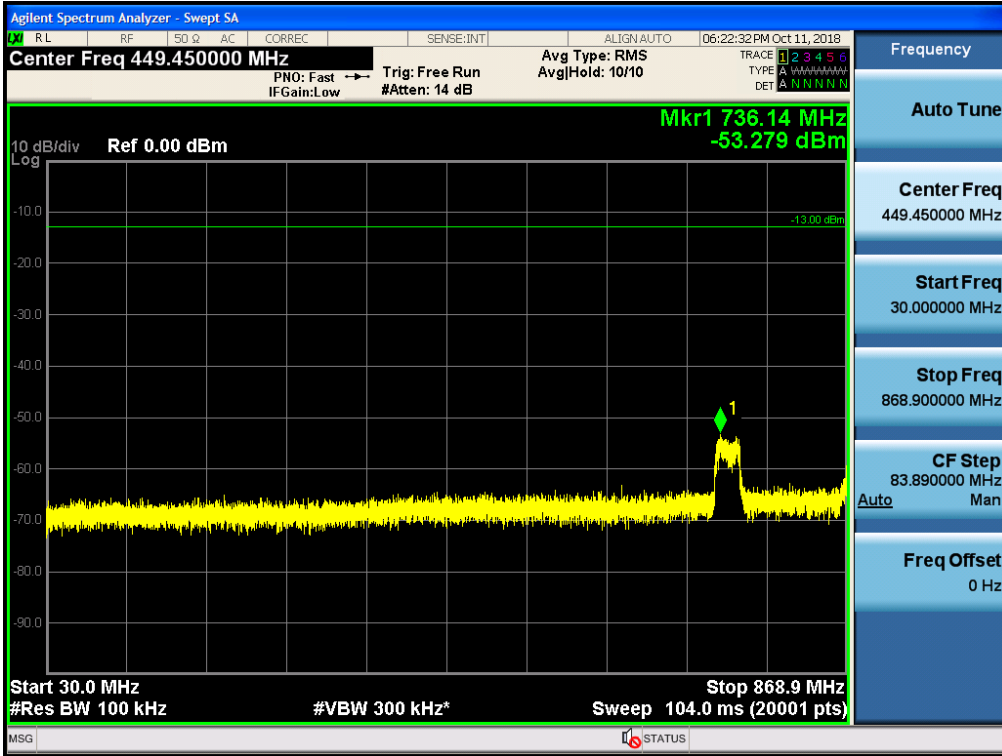

Spurious / Cellular / Downlink / LTE 5 MHz / Middle / High edge ~ 2 GHz

Spurious / Cellular / Downlink / LTE 5 MHz / Middle / 2 GHz ~ 4 GHz

Spurious / Cellular / Downlink / LTE 5 MHz / Middle / 4 GHz ~ 6 GHz

Spurious / Cellular / Downlink / LTE 5 MHz / Middle / 6 GHz ~ 8 GHz

Spurious / Cellular / Downlink / LTE 5 MHz / Middle / 8 GHz ~ 10 GHz

Spurious / Cellular / Downlink / LTE 5 MHz / High / 9 kHz ~ 150 kHz

Spurious / Cellular / Downlink / LTE 5 MHz / High / 150 kHz ~ 30 MHz

Spurious / Cellular / Downlink / LTE 5 MHz / High / 30 MHz ~ Low edge

Spurious / Cellular / Downlink / LTE 5 MHz / High / High edge ~ 2 GHz