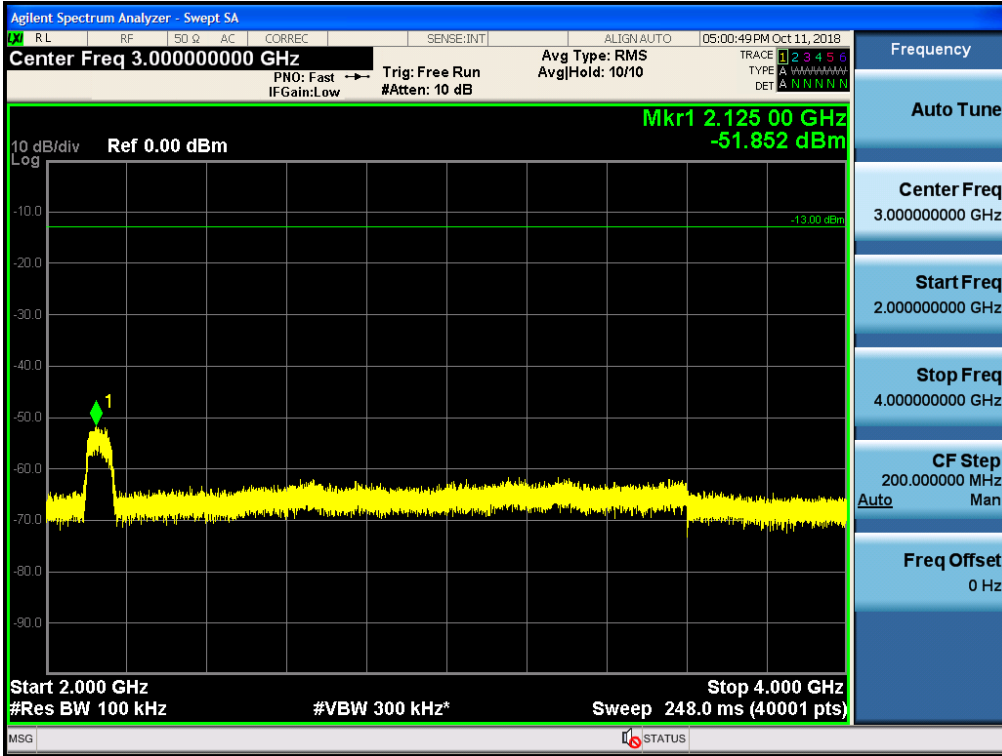

Spurious / Cellular / Downlink / CDMA / High / 150 kHz ~ 30 MHz

Spurious / Cellular / Downlink / CDMA / High / 30 MHz ~ Low edge

Spurious / Cellular / Downlink / CDMA / High / High edge ~ 2 GHz

Spurious / Cellular / Downlink / CDMA / High / 2 GHz ~ 4 GHz

Spurious / Cellular / Downlink / CDMA / High / 4 GHz ~ 6 GHz

Spurious / Cellular / Downlink / CDMA / High / 6 GHz ~ 8 GHz

Spurious / Cellular / Downlink / CDMA / High / 8 GHz ~ 10 GHz

Spurious / Cellular / Downlink / LTE 5 MHz / Low / 9 kHz ~ 150 kHz

Spurious / Cellular / Downlink / LTE 5 MHz / Low / 150 kHz ~ 30 MHz

Spurious / Cellular / Downlink / LTE 5 MHz / Low / 30 MHz ~ Low edge

Spurious / Cellular / Downlink / LTE 5 MHz / Low / High edge ~ 2 GHz