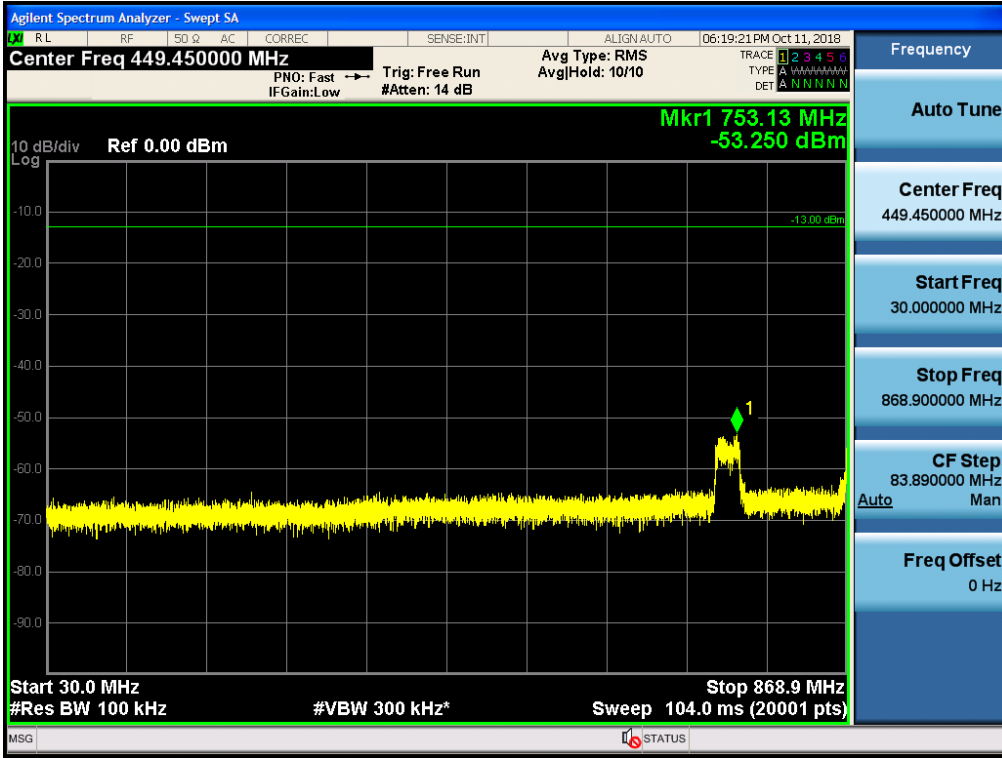

Spurious / Cellular / Downlink / CDMA / High / 150 kHz ~ 30 MHz

Spurious / Cellular / Downlink / CDMA / High / 30 MHz ~ Low edge

Spurious / Cellular / Downlink / CDMA / High / High edge ~ 2 GHz

Spurious / Cellular / Downlink / CDMA / High / 2 GHz ~ 4 GHz

Spurious / Cellular / Downlink / CDMA / High / 4 GHz ~ 6 GHz

Spurious / Cellular / Downlink / CDMA / High / 6 GHz ~ 8 GHz

Spurious / Cellular / Downlink / CDMA / High / 8 GHz ~ 10 GHz

Spurious / Cellular / Downlink / LTE 5 MHz / Low / 9 kHz ~ 150 kHz

Spurious / Cellular / Downlink / LTE 5 MHz / Low / 150 kHz ~ 30 MHz

Spurious / Cellular / Downlink / LTE 5 MHz / Low / 30 MHz ~ Low edge

Spurious / Cellular / Downlink / LTE 5 MHz / Low / High edge ~ 2 GHz

Spurious / Cellular / Downlink / LTE 5 MHz / Low / 2 GHz ~ 4 GHz

Spurious / Cellular / Downlink / LTE 5 MHz / Low / 4 GHz ~ 6 GHz

Spurious / Cellular / Downlink / LTE 5 MHz / Low / 6 GHz ~ 8 GHz

Spurious / Cellular / Downlink / LTE 5 MHz / Low / 8 GHz ~ 10 GHz