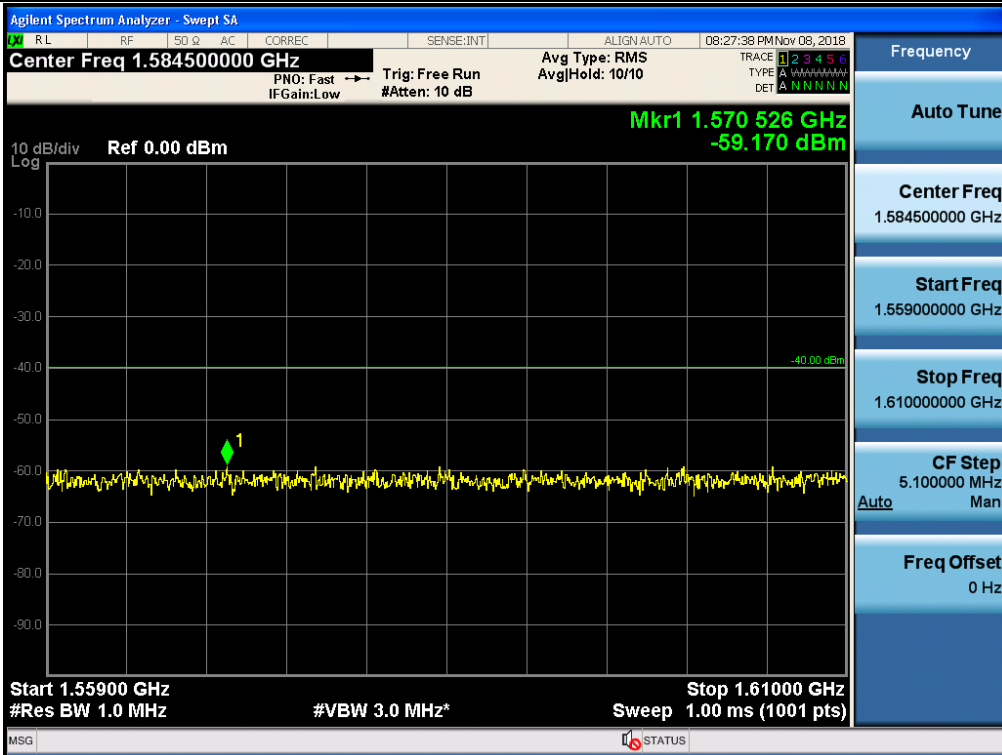

Spurious / Upper 700 MHz / Downlink / LTE 10 MHz / High / 30 MHz ~ Low edge

Spurious / Upper 700 MHz / Downlink / LTE 10 MHz / High / High edge ~ 2 GHz

Spurious / Upper 700 MHz / Downlink / LTE 10 MHz / High / 2 GHz ~ 4 GHz

Spurious / Upper 700 MHz / Downlink / LTE 10 MHz / High / 4 GHz ~ 6 GHz

Spurious / Upper 700 MHz / Downlink / LTE 10 MHz / High / 6 GHz ~ 8 GHz

Spurious / Upper 700 MHz / Downlink / LTE 10 MHz / High / 763 MHz ~ 775 MHz

Spurious / Upper 700 MHz / Downlink / LTE 10 MHz / High / 793 MHz ~ 805 GHz

Spurious / Upper 700 MHz / Downlink / LTE 10 MHz / High / 1 559 MHz ~ 1610 MHz (1 MHz)

Spurious / Upper 700 MHz / Downlink / LTE 10 MHz / High / 1 559 MHz ~ 1610 MHz (700 Hz (1))

Spurious / Upper 700 MHz / Downlink / LTE 10 MHz / High / 1 559 MHz ~ 1610 MHz (700 Hz (2))

Spurious / Upper 700 MHz / Downlink / LTE 10 MHz / High / 1 559 MHz ~ 1610 MHz (700 Hz (3))

Spurious / Upper 700 MHz / Downlink / LTE 10 MHz / High / 1 559 MHz ~ 1610 MHz (700 Hz (4))