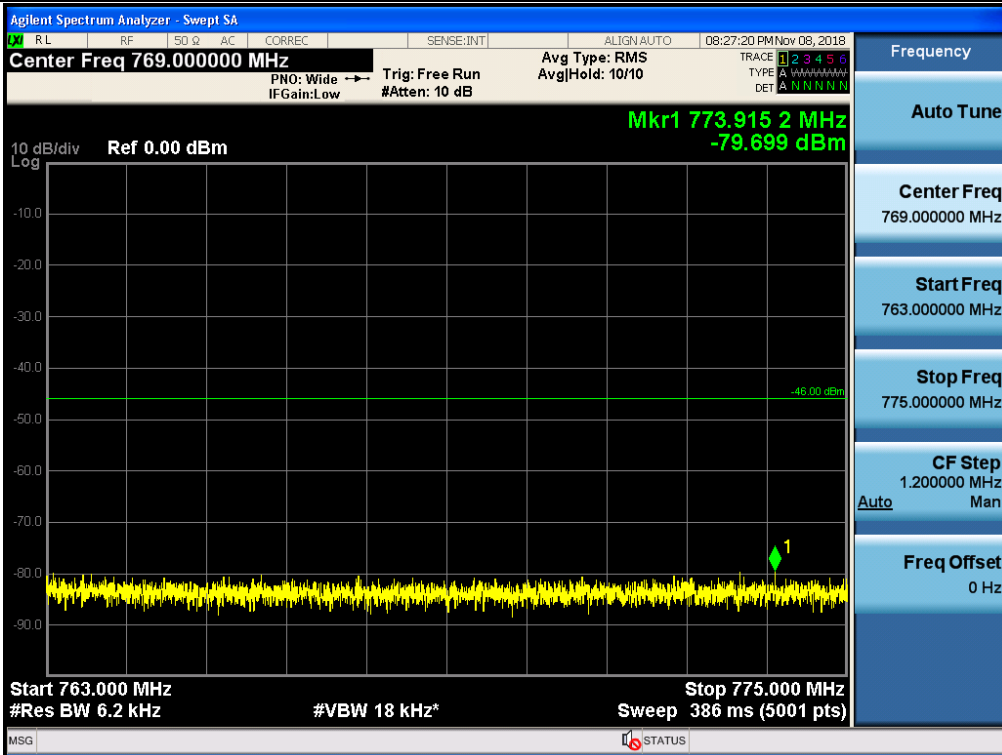

Spurious / Upper 700 MHz / Downlink / LTE 10 MHz / High / 30 MHz ~ Low edge

Spurious / Upper 700 MHz / Downlink / LTE 10 MHz / High / High edge ~ 2 GHz

Spurious / Upper 700 MHz / Downlink / LTE 10 MHz / High / 2 GHz ~ 4 GHz

Spurious / Upper 700 MHz / Downlink / LTE 10 MHz / High / 4 GHz ~ 6 GHz

Spurious / Upper 700 MHz / Downlink / LTE 10 MHz / High / 6 GHz ~ 8 GHz

Spurious / Upper 700 MHz / Downlink / LTE 10 MHz / High / 763 MHz ~ 775 MHz

Spurious / Upper 700 MHz / Downlink / LTE 10 MHz / High / 793 MHz ~ 805 GHz

Spurious / Upper 700 MHz / Downlink / LTE 10 MHz / High / 1 559 MHz ~ 1610 MHz (1 MHz)

Spurious / Upper 700 MHz / Downlink / LTE 10 MHz / High / 1 559 MHz ~ 1610 MHz (700 Hz (1))