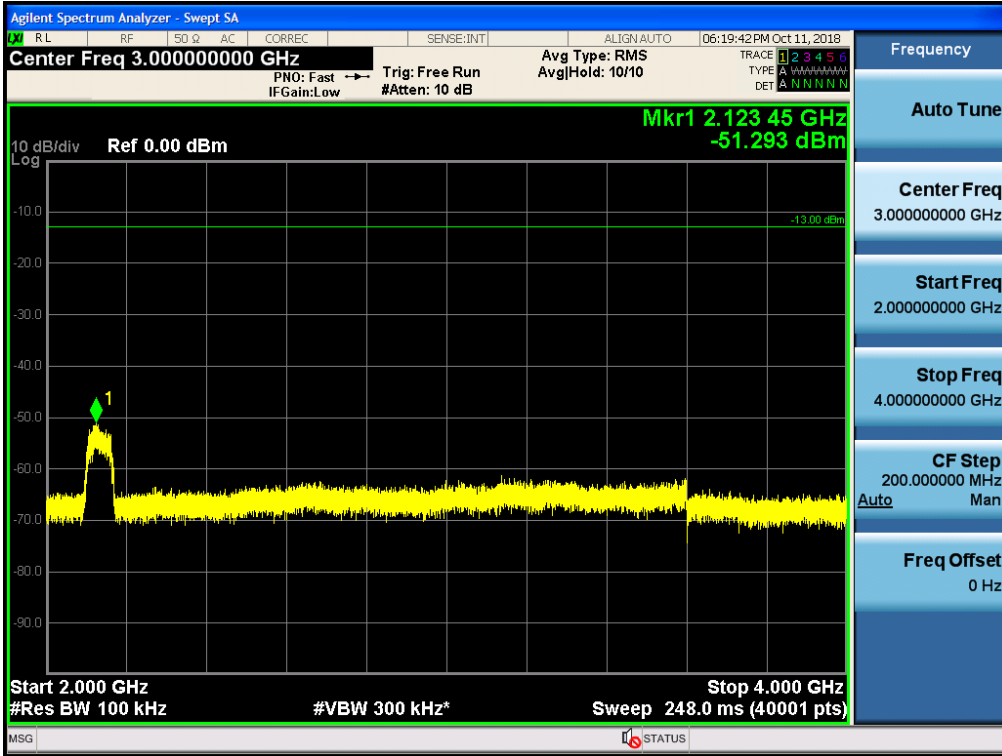

Spurious / Cellular / Downlink / CDMA / High / 4 GHz ~ 6 GHz

Spurious / Cellular / Downlink / CDMA / High / 6 GHz ~ 8 GHz

Spurious / Cellular / Downlink / CDMA / High / 8 GHz ~ 10 GHz

Spurious / Cellular / Downlink / LTE 5 MHz / Low / 9 kHz ~ 150 kHz

Spurious / Cellular / Downlink / LTE 5 MHz / Low / 150 kHz ~ 30 MHz

Spurious / Cellular / Downlink / LTE 5 MHz / Low / 30 MHz ~ Low edge

Spurious / Cellular / Downlink / LTE 5 MHz / Low / High edge ~ 2 GHz

Spurious / Cellular / Downlink / LTE 5 MHz / Low / 2 GHz ~ 4 GHz

Spurious / Cellular / Downlink / LTE 5 MHz / Low / 4 GHz ~ 6 GHz

Spurious / Cellular / Downlink / LTE 5 MHz / Low / 6 GHz ~ 8 GHz

Spurious / Cellular / Downlink / LTE 5 MHz / Low / 8 GHz ~ 10 GHz

Spurious / Cellular / Downlink / LTE 5 MHz / Middle / 9 kHz ~ 150 kHz

Spurious / Cellular / Downlink / LTE 5 MHz / Middle / 150 kHz ~ 30 MHz

Spurious / Cellular / Downlink / LTE 5 MHz / Middle / 30 MHz ~ Low edge