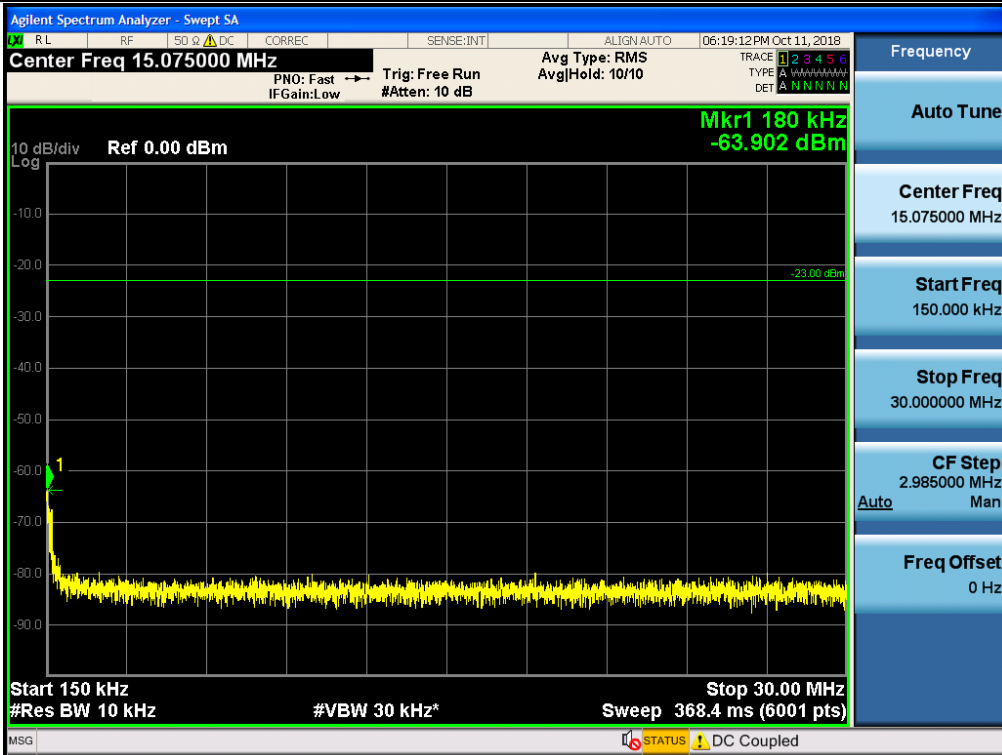

Spurious / Cellular / Downlink / CDMA / High / 4 GHz ~ 6 GHz

Spurious / Cellular / Downlink / CDMA / High / 6 GHz ~ 8 GHz

Spurious / Cellular / Downlink / CDMA / High / 8 GHz ~ 10 GHz

Spurious / Cellular / Downlink / LTE 5 MHz / Low / 9 kHz ~ 150 kHz

Spurious / Cellular / Downlink / LTE 5 MHz / Low / 150 kHz ~ 30 MHz

Spurious / Cellular / Downlink / LTE 5 MHz / Low / 30 MHz ~ Low edge

Spurious / Cellular / Downlink / LTE 5 MHz / Low / High edge ~ 2 GHz

Spurious / Cellular / Downlink / LTE 5 MHz / Low / 2 GHz ~ 4 GHz

Spurious / Cellular / Downlink / LTE 5 MHz / Low / 4 GHz ~ 6 GHz

Spurious / Cellular / Downlink / LTE 5 MHz / Low / 6 GHz ~ 8 GHz

Spurious / Cellular / Downlink / LTE 5 MHz / Low / 8 GHz ~ 10 GHz