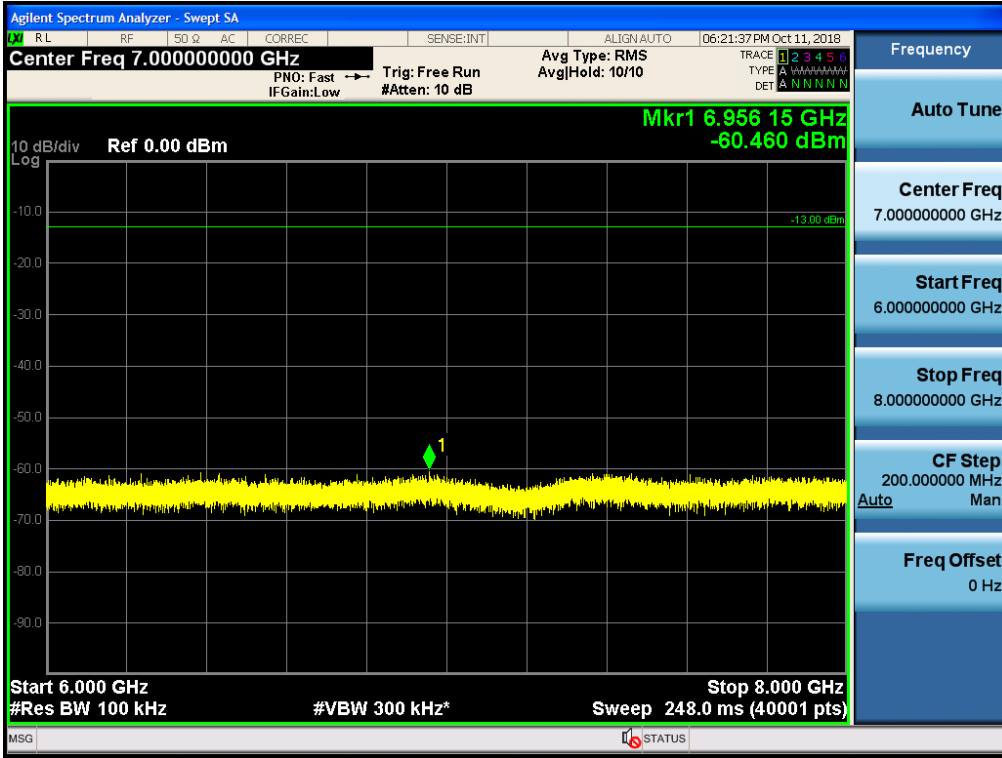

Spurious / Cellular / Downlink / LTE 5 MHz / Middle / 9 kHz ~ 150 kHz

Spurious / Cellular / Downlink / LTE 5 MHz / Middle / 150 kHz ~ 30 MHz

Spurious / Cellular / Downlink / LTE 5 MHz / Middle / 30 MHz ~ Low edge

Spurious / Cellular / Downlink / LTE 5 MHz / Middle / High edge ~ 2 GHz

Spurious / Cellular / Downlink / LTE 5 MHz / Middle / 2 GHz ~ 4 GHz

Spurious / Cellular / Downlink / LTE 5 MHz / Middle / 4 GHz ~ 6 GHz

Spurious / Cellular / Downlink / LTE 5 MHz / Middle / 6 GHz ~ 8 GHz

Spurious / Cellular / Downlink / LTE 5 MHz / Middle / 8 GHz ~ 10 GHz

Spurious / Cellular / Downlink / LTE 5 MHz / High / 9 kHz ~ 150 kHz

Spurious / Cellular / Downlink / LTE 5 MHz / High / 150 kHz ~ 30 MHz

Spurious / Cellular / Downlink / LTE 5 MHz / High / 30 MHz ~ Low edge

Spurious / Cellular / Downlink / LTE 5 MHz / High / High edge ~ 2 GHz