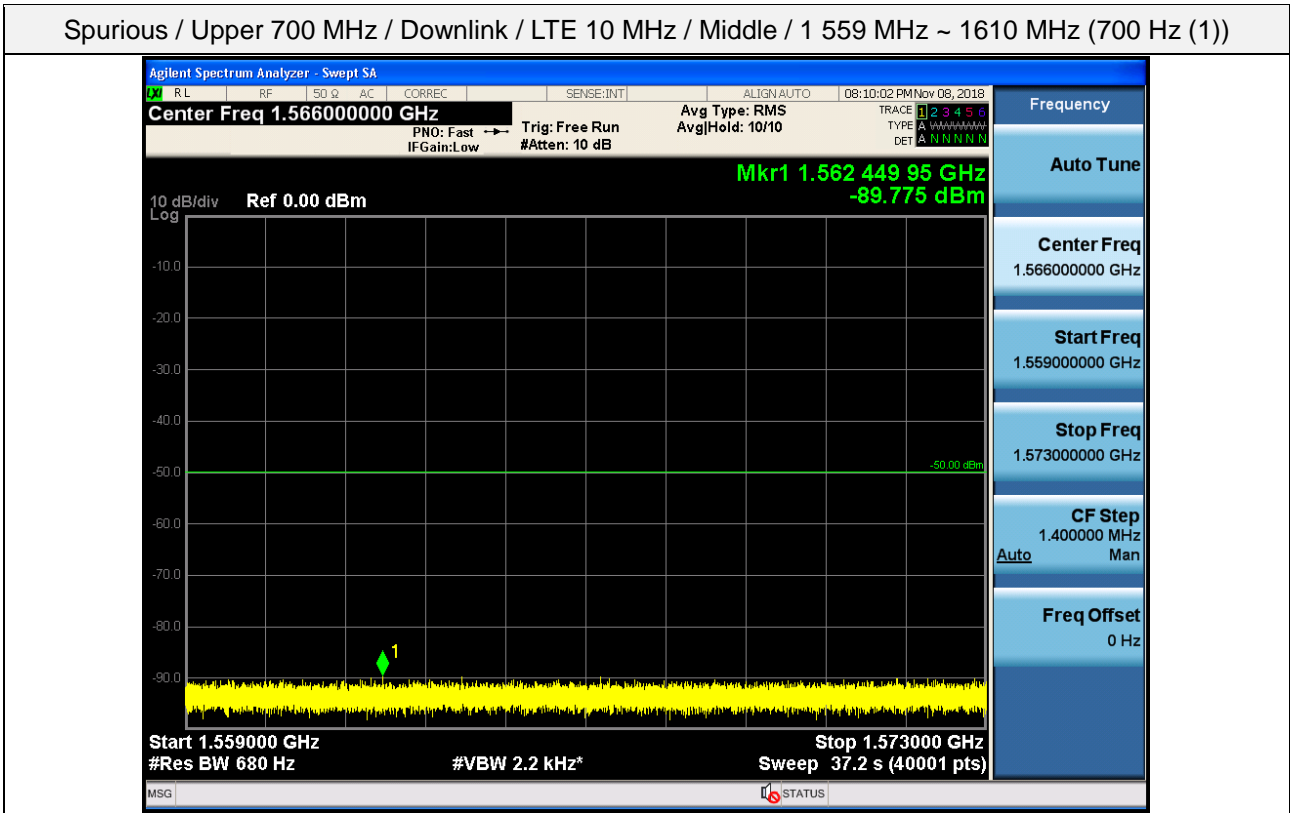

Spurious / Upper 700 MHz / Downlink / LTE 10 MHz / Middle / 1 559 MHz ~ 1610 MHz (700 Hz (1))

Spurious / Upper 700 MHz / Downlink / LTE 10 MHz / Middle / 1 559 MHz ~ 1610 MHz (700 Hz (2))

Spurious / Upper 700 MHz / Downlink / LTE 10 MHz / Middle / 1 559 MHz ~ 1610 MHz (700 Hz (3))

Spurious / Upper 700 MHz / Downlink / LTE 10 MHz / Middle / 1 559 MHz ~ 1610 MHz (700 Hz (4))

Spurious / Upper 700 MHz / Downlink / LTE 10 MHz / High / 9 kHz ~ 150 kHz

Spurious / Upper 700 MHz / Downlink / LTE 10 MHz / High / 150 kHz ~ 30 MHz

Spurious / Upper 700 MHz / Downlink / LTE 10 MHz / High / 30 MHz ~ Low edge

Spurious / Upper 700 MHz / Downlink / LTE 10 MHz / High / High edge ~ 2 GHz

Spurious / Upper 700 MHz / Downlink / LTE 10 MHz / High / 2 GHz ~ 4 GHz