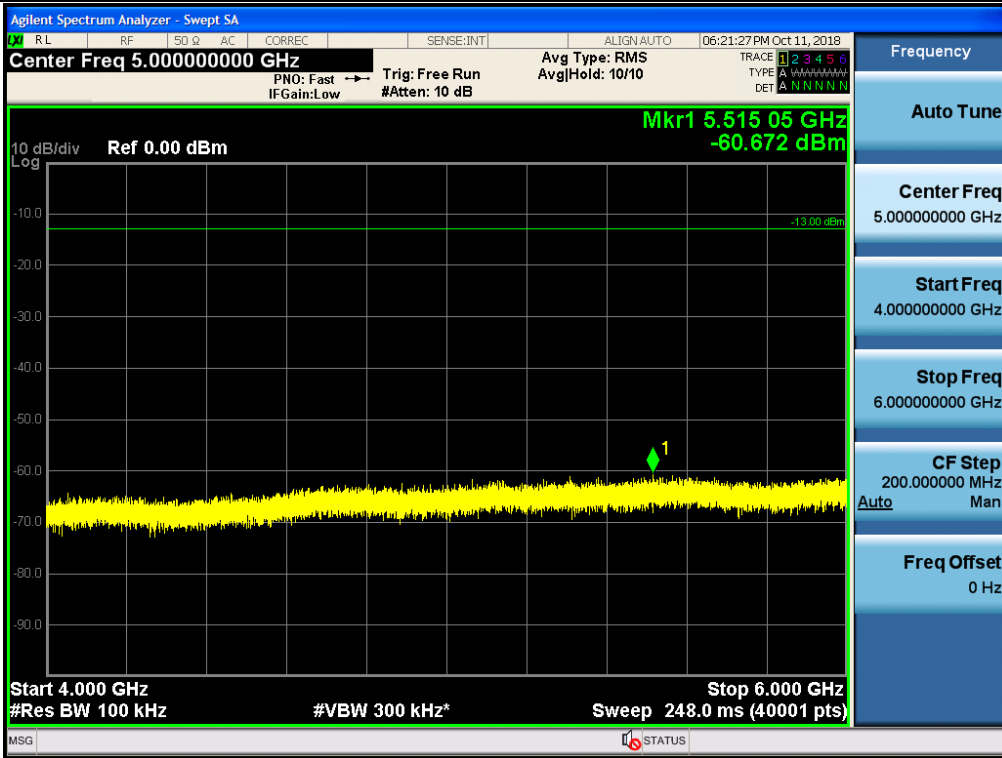

Spurious / Cellular / Downlink / LTE 5 MHz / Low / 150 kHz ~ 30 MHz

Spurious / Cellular / Downlink / LTE 5 MHz / Low / 30 MHz ~ Low edge

Spurious / Cellular / Downlink / LTE 5 MHz / Low / High edge ~ 2 GHz

Spurious / Cellular / Downlink / LTE 5 MHz / Low / 2 GHz ~ 4 GHz

Spurious / Cellular / Downlink / LTE 5 MHz / Low / 4 GHz ~ 6 GHz

Spurious / Cellular / Downlink / LTE 5 MHz / Low / 6 GHz ~ 8 GHz

Spurious / Cellular / Downlink / LTE 5 MHz / Low / 8 GHz ~ 10 GHz

Spurious / Cellular / Downlink / LTE 5 MHz / Middle / 9 kHz ~ 150 kHz

Spurious / Cellular / Downlink / LTE 5 MHz / Middle / 150 kHz ~ 30 MHz

Spurious / Cellular / Downlink / LTE 5 MHz / Middle / 30 MHz ~ Low edge

Spurious / Cellular / Downlink / LTE 5 MHz / Middle / High edge ~ 2 GHz

Spurious / Cellular / Downlink / LTE 5 MHz / Middle / 2 GHz ~ 4 GHz

Spurious / Cellular / Downlink / LTE 5 MHz / Middle / 4 GHz ~ 6 GHz