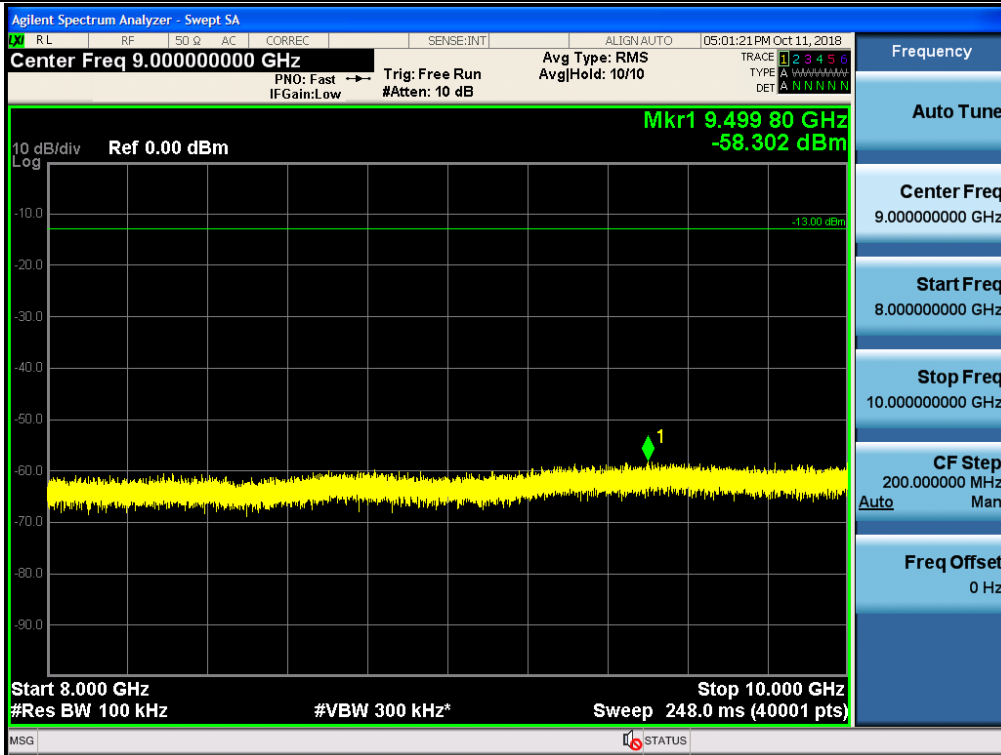

Spurious / Cellular / Downlink / CDMA / High / 150 kHz ~ 30 MHz

Spurious / Cellular / Downlink / CDMA / High / 30 MHz ~ Low edge

Spurious / Cellular / Downlink / CDMA / High / High edge ~ 2 GHz

Spurious / Cellular / Downlink / CDMA / High / 2 GHz ~ 4 GHz

Spurious / Cellular / Downlink / CDMA / High / 4 GHz ~ 6 GHz

Spurious / Cellular / Downlink / CDMA / High / 6 GHz ~ 8 GHz

Spurious / Cellular / Downlink / CDMA / High / 8 GHz ~ 10 GHz

Spurious / Cellular / Downlink / LTE 5 MHz / Low / 9 kHz ~ 150 kHz

Spurious / Cellular / Downlink / LTE 5 MHz / Low / 150 kHz ~ 30 MHz

Spurious / Cellular / Downlink / LTE 5 MHz / Low / 30 MHz ~ Low edge

Spurious / Cellular / Downlink / LTE 5 MHz / Low / High edge ~ 2 GHz