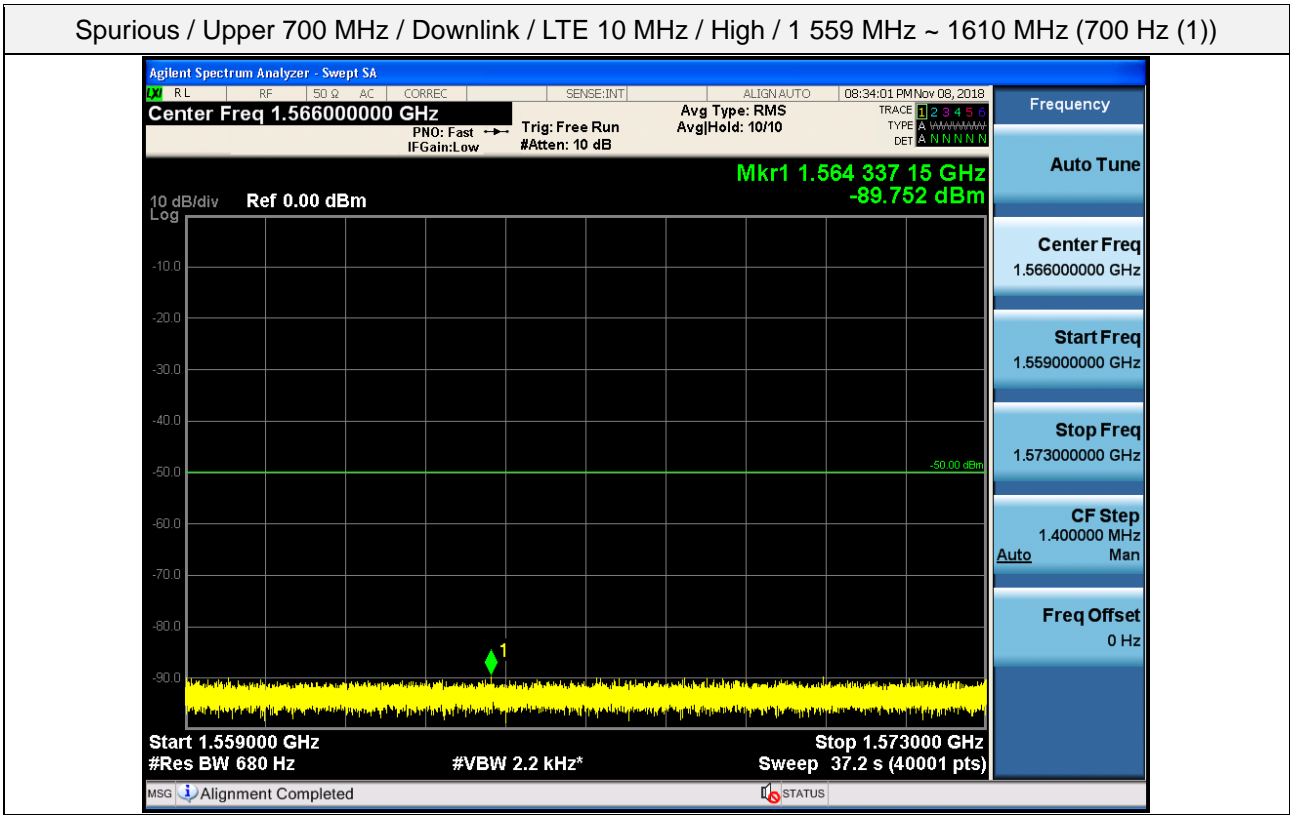

Spurious / Upper 700 MHz / Downlink / LTE 10 MHz / High / 4 GHz ~ 6 GHz

Spurious / Upper 700 MHz / Downlink / LTE 10 MHz / High / 6 GHz ~ 8 GHz

Spurious / Upper 700 MHz / Downlink / LTE 10 MHz / High / 763 MHz ~ 775 MHz

Spurious / Upper 700 MHz / Downlink / LTE 10 MHz / High / 793 MHz ~ 805 GHz

Spurious / Upper 700 MHz / Downlink / LTE 10 MHz / High / 1 559 MHz ~ 1610 MHz (1 MHz)

Spurious / Upper 700 MHz / Downlink / LTE 10 MHz / High / 1 559 MHz ~ 1610 MHz (700 Hz (1))

Spurious / Upper 700 MHz / Downlink / LTE 10 MHz / High / 1 559 MHz ~ 1610 MHz (700 Hz (2))

Spurious / Upper 700 MHz / Downlink / LTE 10 MHz / High / 1 559 MHz ~ 1610 MHz (700 Hz (3))

Spurious / Upper 700 MHz / Downlink / LTE 10 MHz / High / 1 559 MHz ~ 1610 MHz (700 Hz (4))