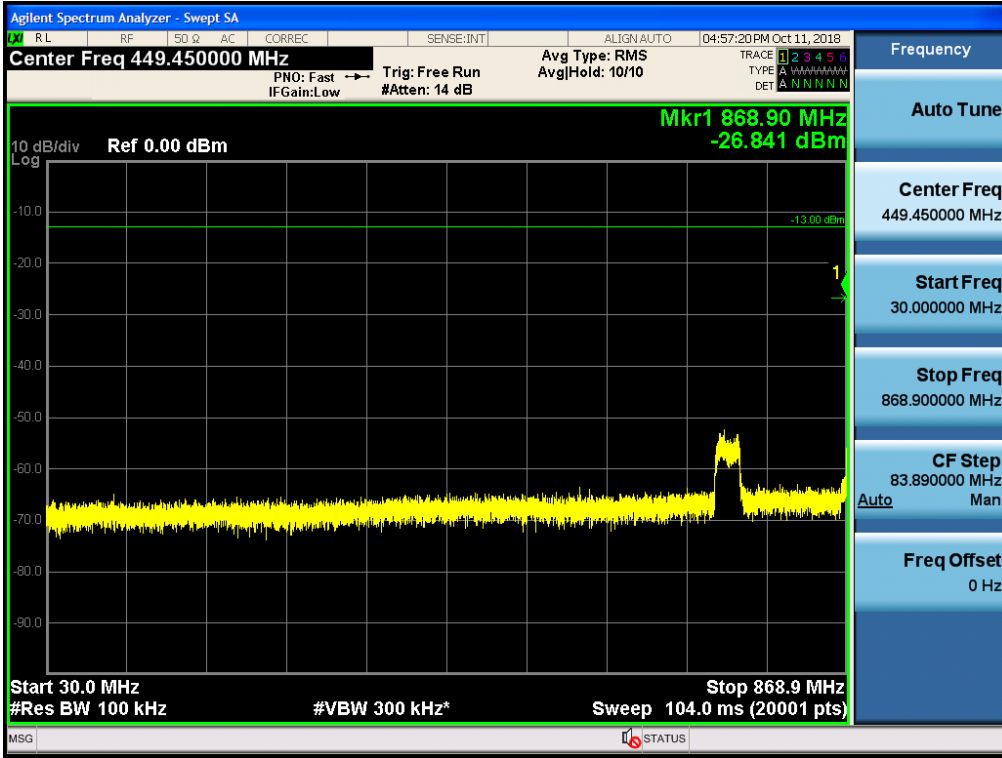

Spurious / Cellular / Uplink / LTE 5 MHz / Middle / 8 GHz ~ 10 GHz

Spurious / Cellular / Uplink / LTE 5 MHz / High / 9 kHz ~ 150 kHz

Spurious / Cellular / Uplink / LTE 5 MHz / High / 150 kHz ~ 30 MHz

Spurious / Cellular / Uplink / LTE 5 MHz / High / 30 MHz ~ Low edge

Spurious / Cellular / Uplink / LTE 5 MHz / High / High edge ~ 2 GHz

Spurious / Cellular / Uplink / LTE 5 MHz / High / 2 GHz ~ 4 GHz

Spurious / Cellular / Uplink / LTE 5 MHz / High / 4 GHz ~ 6 GHz

Spurious / Cellular / Uplink / LTE 5 MHz / High / 6 GHz ~ 8 GHz

Spurious / Cellular / Uplink / LTE 5 MHz / High / 8 GHz ~ 10 GHz

Spurious / Cellular / Downlink / CDMA / Low / 30 MHz ~ Low edge

Spurious / Cellular / Downlink / CDMA / Low / High edge ~ 2 GHz

Spurious / Cellular / Downlink / CDMA / Low / 2 GHz ~ 4 GHz