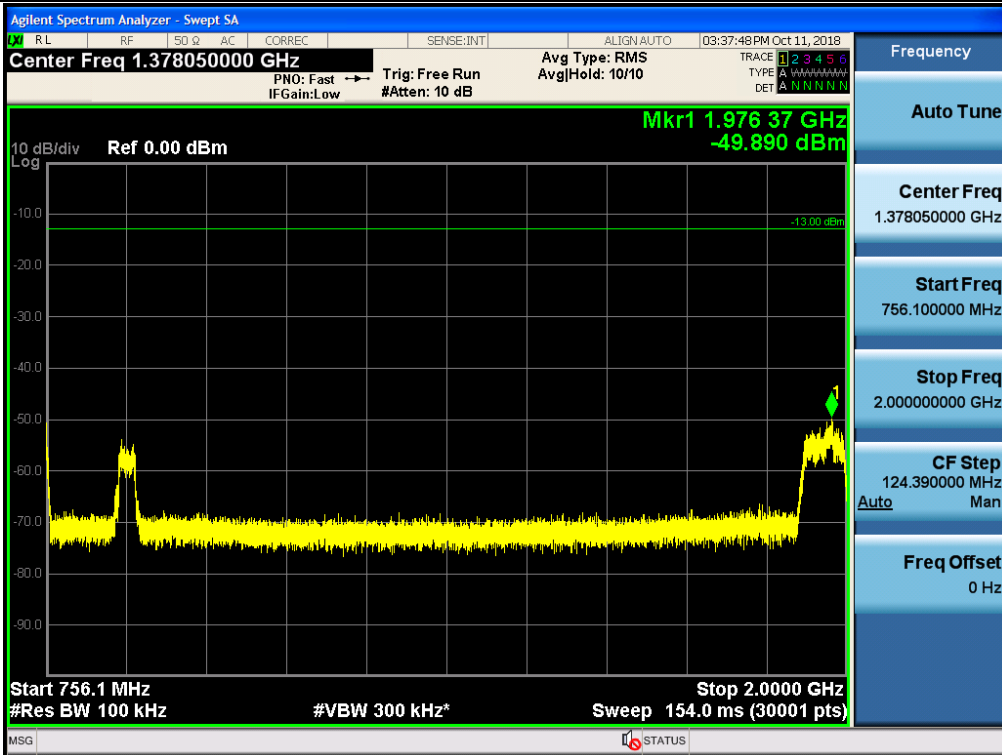

Spurious / Upper 700 MHz / Downlink / LTE 10 MHz / Middle / 1 559 MHz ~ 1610 MHz (700 Hz (4))

Spurious / Upper 700 MHz / Downlink / LTE 10 MHz / High / 9 kHz ~ 150 kHz

Spurious / Upper 700 MHz / Downlink / LTE 10 MHz / High / 150 kHz ~ 30 MHz

Spurious / Upper 700 MHz / Downlink / LTE 10 MHz / High / 30 MHz ~ Low edge

Spurious / Upper 700 MHz / Downlink / LTE 10 MHz / High / High edge ~ 2 GHz

Spurious / Upper 700 MHz / Downlink / LTE 10 MHz / High / 2 GHz ~ 4 GHz

Spurious / Upper 700 MHz / Downlink / LTE 10 MHz / High / 4 GHz ~ 6 GHz

Spurious / Upper 700 MHz / Downlink / LTE 10 MHz / High / 6 GHz ~ 8 GHz

Spurious / Upper 700 MHz / Downlink / LTE 10 MHz / High / 763 MHz ~ 775 MHz