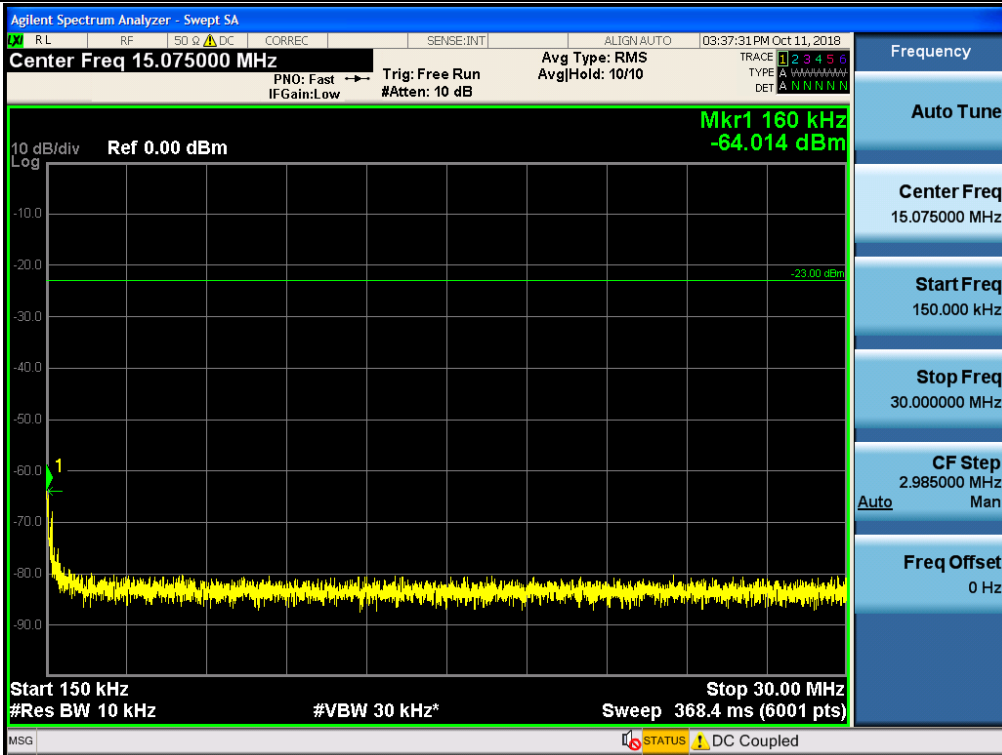

Spurious / Upper 700 MHz / Downlink / LTE 10 MHz / Middle / 1 559 MHz ~ 1610 MHz (700 Hz (1))

Spurious / Upper 700 MHz / Downlink / LTE 10 MHz / Middle / 1 559 MHz ~ 1610 MHz (700 Hz (2))

Spurious / Upper 700 MHz / Downlink / LTE 10 MHz / Middle / 1 559 MHz ~ 1610 MHz (700 Hz (3))

Spurious / Upper 700 MHz / Downlink / LTE 10 MHz / Middle / 1 559 MHz ~ 1610 MHz (700 Hz (4))

Spurious / Upper 700 MHz / Downlink / LTE 10 MHz / High / 9 kHz ~ 150 kHz

Spurious / Upper 700 MHz / Downlink / LTE 10 MHz / High / 150 kHz ~ 30 MHz

Spurious / Upper 700 MHz / Downlink / LTE 10 MHz / High / 30 MHz ~ Low edge

Spurious / Upper 700 MHz / Downlink / LTE 10 MHz / High / High edge ~ 2 GHz

Spurious / Upper 700 MHz / Downlink / LTE 10 MHz / High / 2 GHz ~ 4 GHz