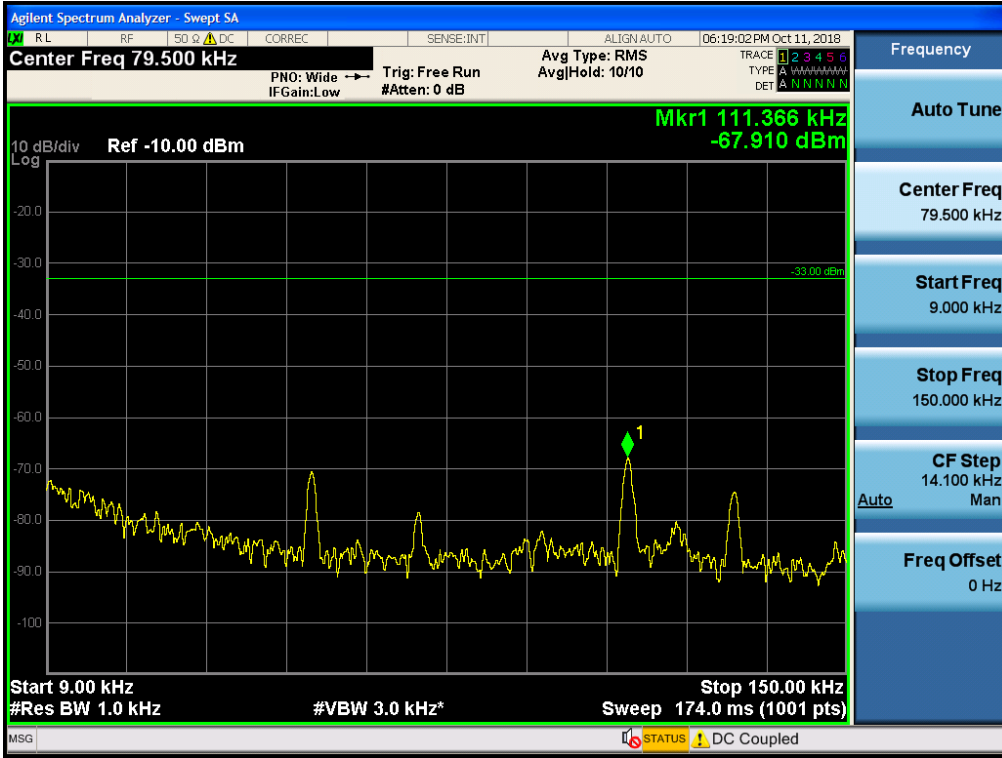

Spurious / Cellular / Downlink / CDMA / High / 150 kHz ~ 30 MHz

Spurious / Cellular / Downlink / CDMA / High / 30 MHz ~ Low edge

Spurious / Cellular / Downlink / CDMA / High / High edge ~ 2 GHz

Spurious / Cellular / Downlink / CDMA / High / 2 GHz ~ 4 GHz

Spurious / Cellular / Downlink / CDMA / High / 4 GHz ~ 6 GHz

Spurious / Cellular / Downlink / CDMA / High / 6 GHz ~ 8 GHz

Spurious / Cellular / Downlink / CDMA / High / 8 GHz ~ 10 GHz

Spurious / Cellular / Downlink / LTE 5 MHz / Low / 9 kHz ~ 150 kHz

Spurious / Cellular / Downlink / LTE 5 MHz / Low / 150 kHz ~ 30 MHz

Spurious / Cellular / Downlink / LTE 5 MHz / Low / 30 MHz ~ Low edge

Spurious / Cellular / Downlink / LTE 5 MHz / Low / High edge ~ 2 GHz

Spurious / Cellular / Downlink / LTE 5 MHz / Low / 2 GHz ~ 4 GHz

Spurious / Cellular / Downlink / LTE 5 MHz / Low / 4 GHz ~ 6 GHz

Spurious / Cellular / Downlink / LTE 5 MHz / Low / 6 GHz ~ 8 GHz

Spurious / Cellular / Downlink / LTE 5 MHz / Low / 8 GHz ~ 10 GHz