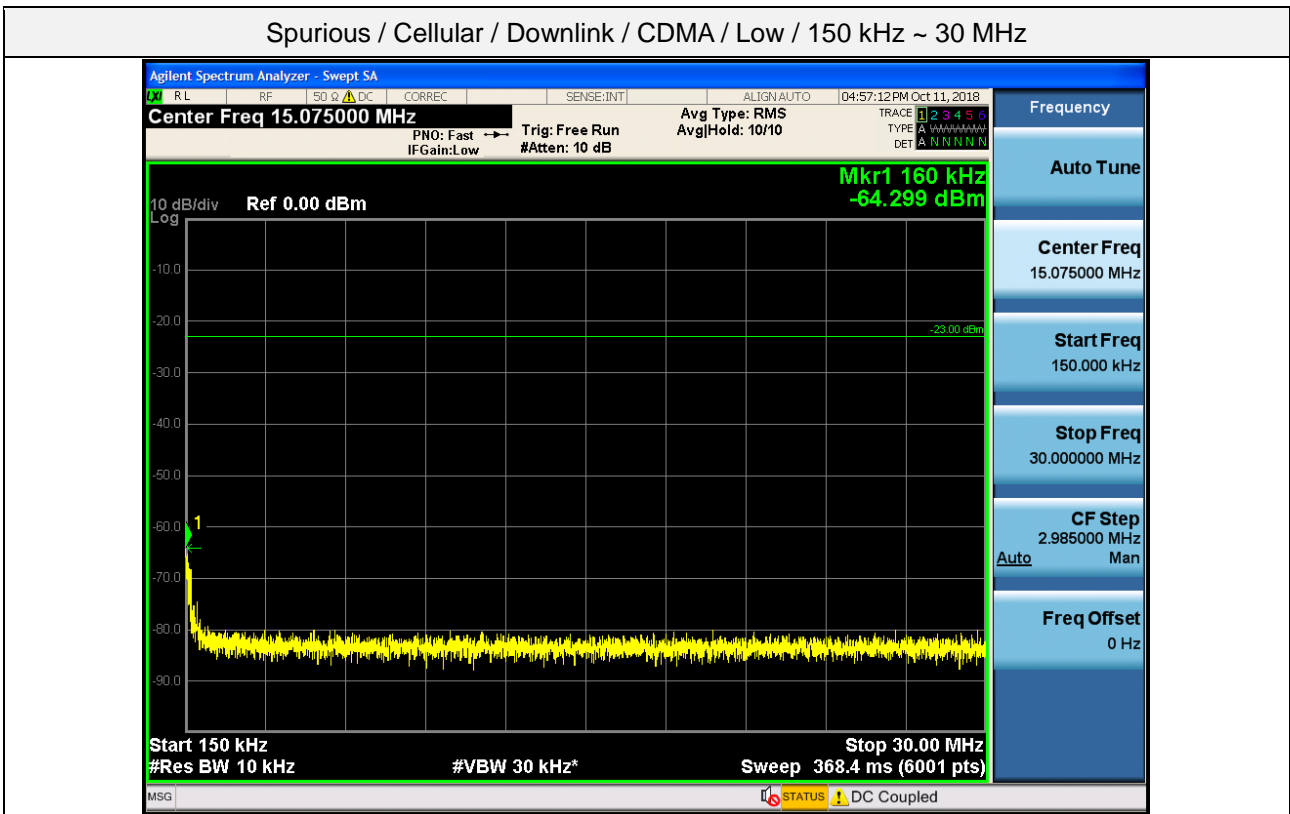

Spurious / Cellular / Uplink / LTE 5 MHz / Middle / 8 GHz ~ 10 GHz

Spurious / Cellular / Uplink / LTE 5 MHz / High / 9 kHz ~ 150 kHz

Spurious / Cellular / Uplink / LTE 5 MHz / High / 150 kHz ~ 30 MHz

Spurious / Cellular / Uplink / LTE 5 MHz / High / 30 MHz ~ Low edge

Spurious / Cellular / Uplink / LTE 5 MHz / High / High edge ~ 2 GHz

Spurious / Cellular / Uplink / LTE 5 MHz / High / 2 GHz ~ 4 GHz

Spurious / Cellular / Uplink / LTE 5 MHz / High / 4 GHz ~ 6 GHz

Spurious / Cellular / Uplink / LTE 5 MHz / High / 6 GHz ~ 8 GHz

Spurious / Cellular / Uplink / LTE 5 MHz / High / 8 GHz ~ 10 GHz

Spurious / Cellular / Downlink / CDMA / Low / 30 MHz ~ Low edge

Spurious / Cellular / Downlink / CDMA / Low / High edge ~ 2 GHz

Spurious / Cellular / Downlink / CDMA / Low / 2 GHz ~ 4 GHz