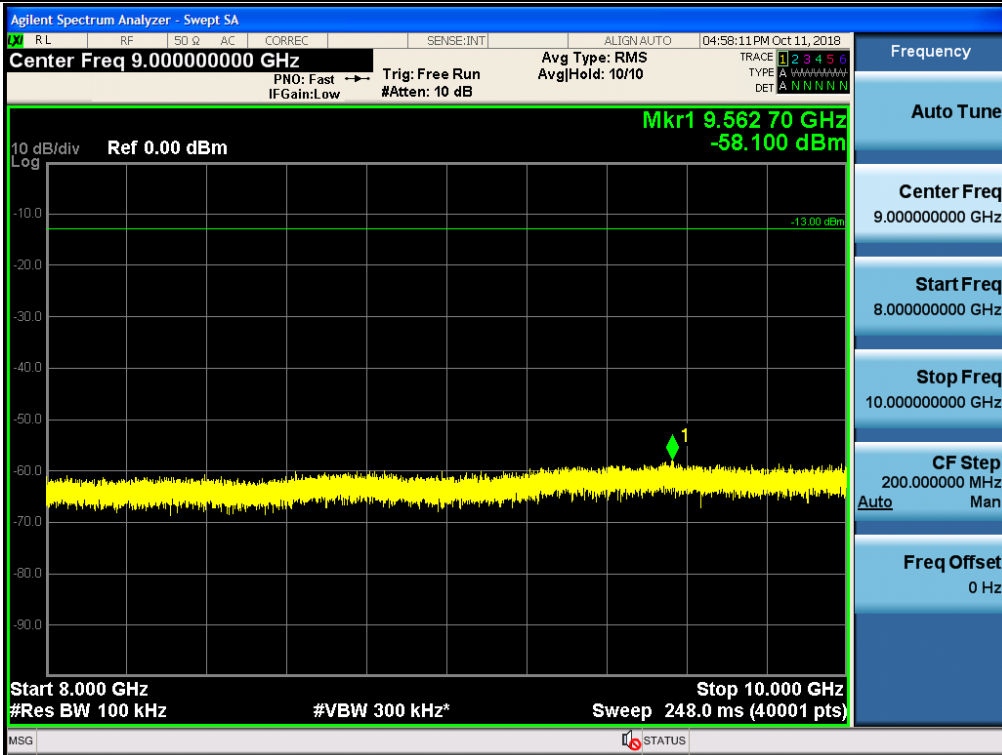

Spurious / Cellular / Uplink / LTE 5 MHz / High / High edge ~ 2 GHz

Spurious / Cellular / Uplink / LTE 5 MHz / High / 2 GHz ~ 4 GHz

Spurious / Cellular / Uplink / LTE 5 MHz / High / 4 GHz ~ 6 GHz

Spurious / Cellular / Uplink / LTE 5 MHz / High / 6 GHz ~ 8 GHz

Spurious / Cellular / Uplink / LTE 5 MHz / High / 8 GHz ~ 10 GHz

Spurious / Cellular / Downlink / CDMA / Low / 30 MHz ~ Low edge

Spurious / Cellular / Downlink / CDMA / Low / High edge ~ 2 GHz

Spurious / Cellular / Downlink / CDMA / Low / 2 GHz ~ 4 GHz

Spurious / Cellular / Downlink / CDMA / Low / 4 GHz ~ 6 GHz

Spurious / Cellular / Downlink / CDMA / Low / 6 GHz ~ 8 GHz

Spurious / Cellular / Downlink / CDMA / Low / 8 GHz ~ 10 GHz

Spurious / Cellular / Downlink / CDMA / Middle / 9 kHz ~ 150 kHz