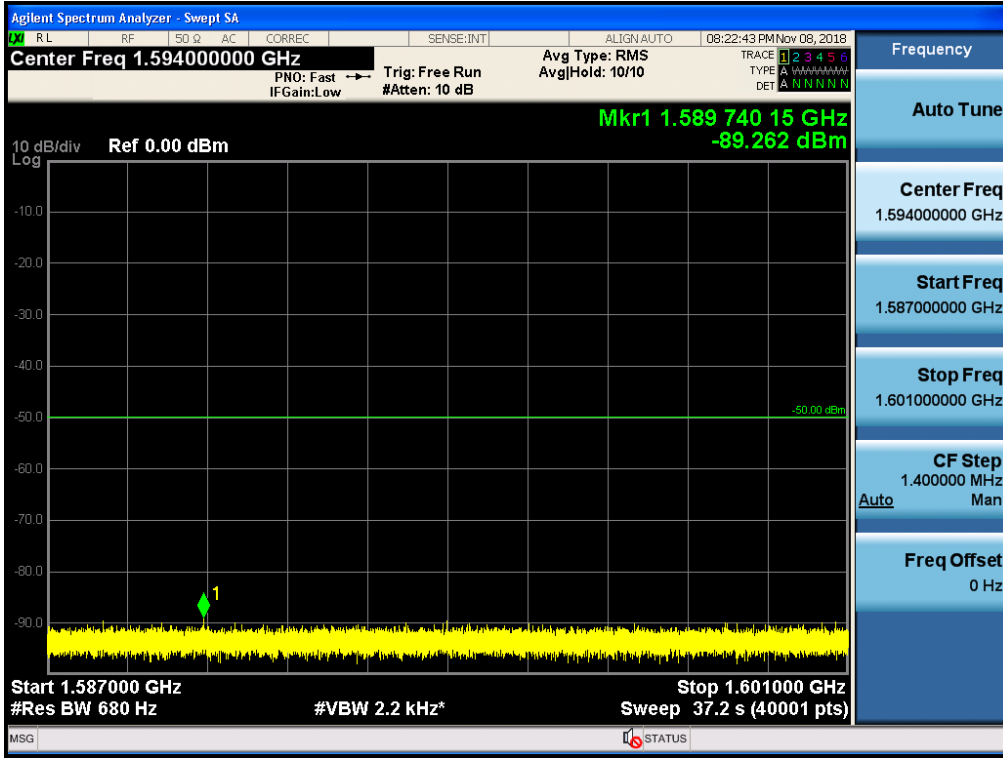

Spurious / Upper 700 MHz / Downlink / LTE 10 MHz / Middle / 1 559 MHz ~ 1610 MHz (700 Hz (1))

Spurious / Upper 700 MHz / Downlink / LTE 10 MHz / Middle / 1 559 MHz ~ 1610 MHz (700 Hz (2))

Spurious / Upper 700 MHz / Downlink / LTE 10 MHz / Middle / 1 559 MHz ~ 1610 MHz (700 Hz (3))

Spurious / Upper 700 MHz / Downlink / LTE 10 MHz / Middle / 1 559 MHz ~ 1610 MHz (700 Hz (4))

Spurious / Upper 700 MHz / Downlink / LTE 10 MHz / High / 9 kHz ~ 150 kHz

Spurious / Upper 700 MHz / Downlink / LTE 10 MHz / High / 150 kHz ~ 30 MHz