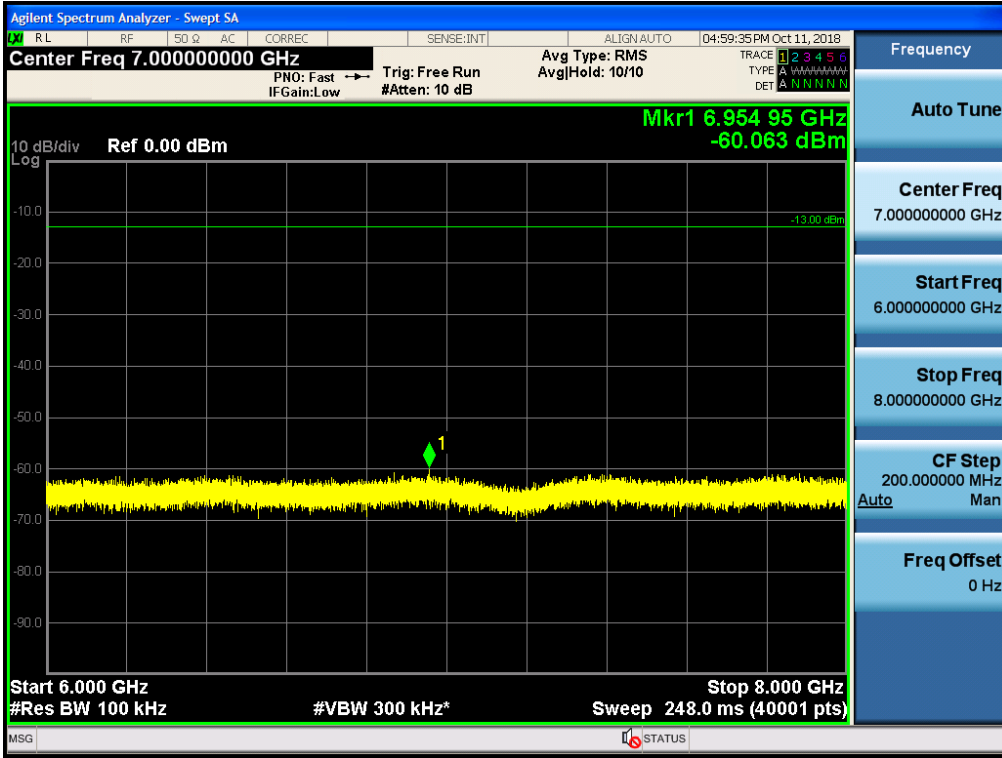

Spurious / Cellular / Downlink / CDMA / Middle / 6 GHz ~ 8 GHz