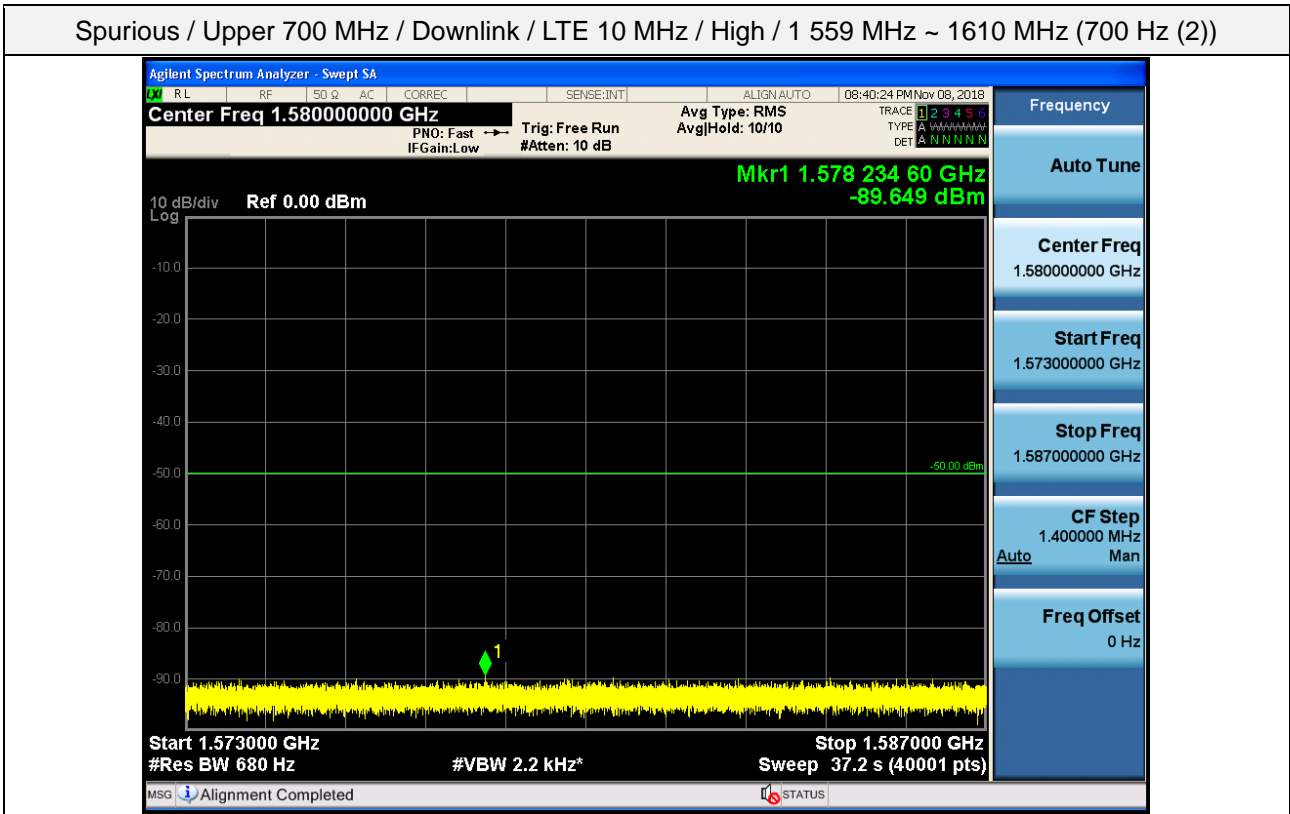

Spurious / Upper 700 MHz / Downlink / LTE 10 MHz / High / 4 GHz ~ 6 GHz

Spurious / Upper 700 MHz / Downlink / LTE 10 MHz / High / 6 GHz ~ 8 GHz

Spurious / Upper 700 MHz / Downlink / LTE 10 MHz / High / 763 MHz ~ 775 MHz

Spurious / Upper 700 MHz / Downlink / LTE 10 MHz / High / 793 MHz ~ 805 GHz

Spurious / Upper 700 MHz / Downlink / LTE 10 MHz / High / 1 559 MHz ~ 1610 MHz (1 MHz)

Spurious / Upper 700 MHz / Downlink / LTE 10 MHz / High / 1 559 MHz ~ 1610 MHz (700 Hz (1))

Spurious / Upper 700 MHz / Downlink / LTE 10 MHz / High / 1 559 MHz ~ 1610 MHz (700 Hz (2))

Spurious / Upper 700 MHz / Downlink / LTE 10 MHz / High / 1 559 MHz ~ 1610 MHz (700 Hz (3))

Spurious / Upper 700 MHz / Downlink / LTE 10 MHz / High / 1 559 MHz ~ 1610 MHz (700 Hz (4))