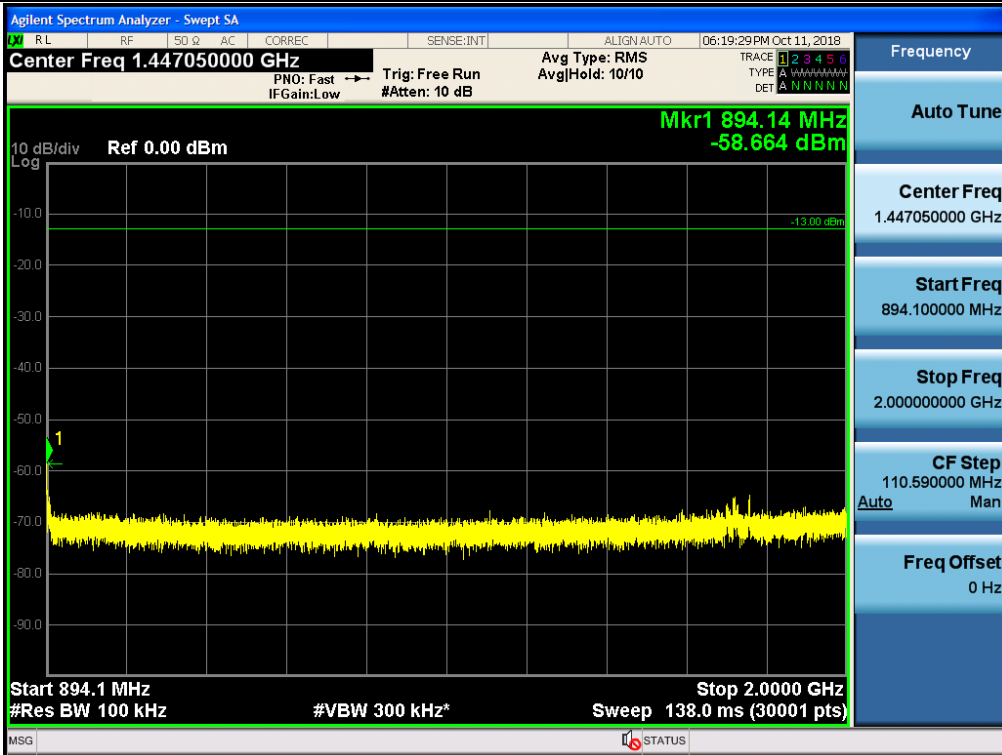

Spurious / Cellular / Downlink / CDMA / High / 4 GHz ~ 6 GHz

Spurious / Cellular / Downlink / CDMA / High / 6 GHz ~ 8 GHz

Spurious / Cellular / Downlink / CDMA / High / 8 GHz ~ 10 GHz

Spurious / Cellular / Downlink / LTE 5 MHz / Low / 9 kHz ~ 150 kHz

Spurious / Cellular / Downlink / LTE 5 MHz / Low / 150 kHz ~ 30 MHz

Spurious / Cellular / Downlink / LTE 5 MHz / Low / 30 MHz ~ Low edge

Spurious / Cellular / Downlink / LTE 5 MHz / Low / High edge ~ 2 GHz

Spurious / Cellular / Downlink / LTE 5 MHz / Low / 2 GHz ~ 4 GHz

Spurious / Cellular / Downlink / LTE 5 MHz / Low / 4 GHz ~ 6 GHz

Spurious / Cellular / Downlink / LTE 5 MHz / Low / 6 GHz ~ 8 GHz

Spurious / Cellular / Downlink / LTE 5 MHz / Low / 8 GHz ~ 10 GHz