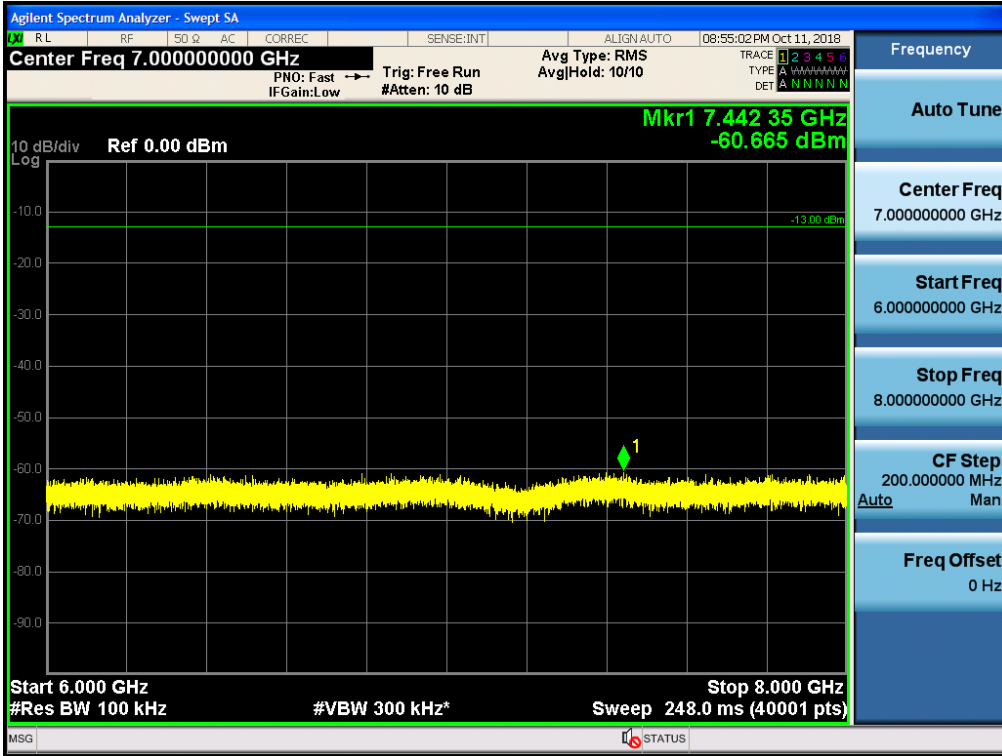

Spurious / Cellular / Uplink / LTE 5 MHz / Middle / 8 GHz ~ 10 GHz

Spurious / Cellular / Uplink / LTE 5 MHz / High / 9 kHz ~ 150 kHz

Spurious / Cellular / Uplink / LTE 5 MHz / High / 150 kHz ~ 30 MHz

Spurious / Cellular / Uplink / LTE 5 MHz / High / 30 MHz ~ Low edge

Spurious / Cellular / Uplink / LTE 5 MHz / High / High edge ~ 2 GHz

Spurious / Cellular / Uplink / LTE 5 MHz / High / 2 GHz ~ 4 GHz

Spurious / Cellular / Uplink / LTE 5 MHz / High / 4 GHz ~ 6 GHz

Spurious / Cellular / Uplink / LTE 5 MHz / High / 6 GHz ~ 8 GHz

Spurious / Cellular / Uplink / LTE 5 MHz / High / 8 GHz ~ 10 GHz

Spurious / Cellular / Downlink / CDMA / Low / 30 MHz ~ Low edge

Spurious / Cellular / Downlink / CDMA / Low / High edge ~ 2 GHz

Spurious / Cellular / Downlink / CDMA / Low / 2 GHz ~ 4 GHz