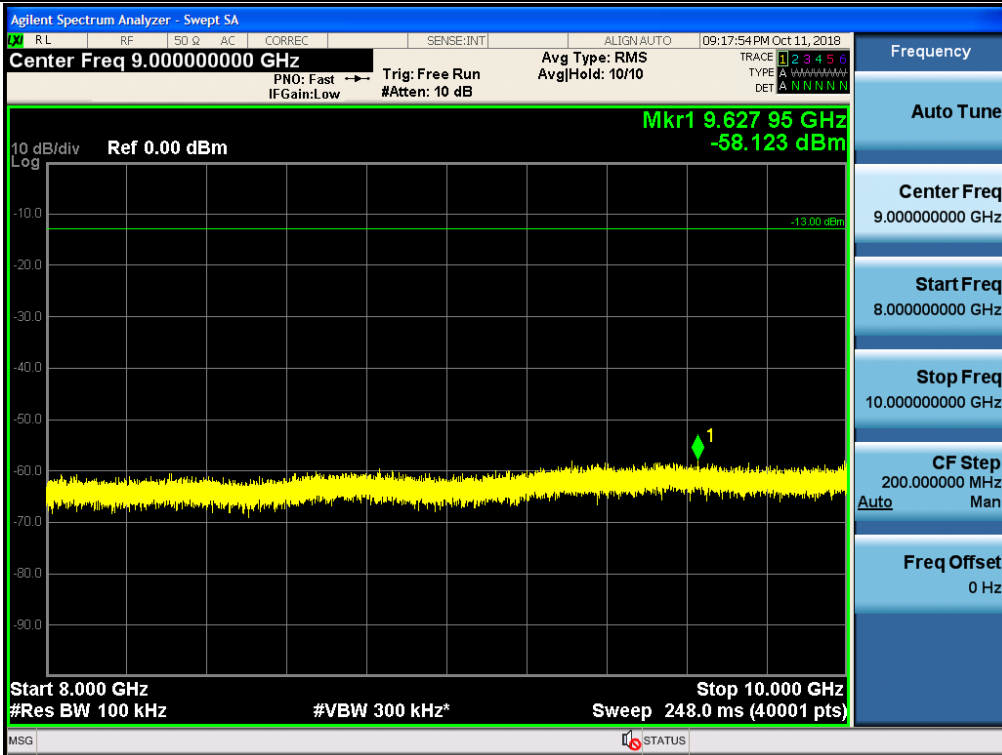

Spurious / Cellular / Uplink / CDMA / Low / 9 kHz ~ 150 kHz

Spurious / Cellular / Uplink / CDMA / Low / 150 kHz ~ 30 MHz

Spurious / Cellular / Uplink / CDMA / Low / 30 MHz ~ Low edge

Spurious / Cellular / Uplink / CDMA / Low / High edge ~ 2 GHz

Spurious / Cellular / Uplink / CDMA / Low / 2 GHz ~ 4 GHz

Spurious / Cellular / Uplink / CDMA / Low / 4 GHz ~ 6 GHz

Spurious / Cellular / Uplink / CDMA / Low / 6 GHz ~ 8 GHz

Spurious / Cellular / Uplink / CDMA / Low / 8 GHz ~ 10 GHz

Spurious / Cellular / Uplink / CDMA / Middle / 9 kHz ~ 150 kHz

Spurious / Cellular / Uplink / CDMA / Middle / 150 kHz ~ 30 MHz

Spurious / Cellular / Uplink / CDMA / Middle / 30 MHz ~ Low edge

Spurious / Cellular / Uplink / CDMA / Middle / High edge ~ 2 GHz