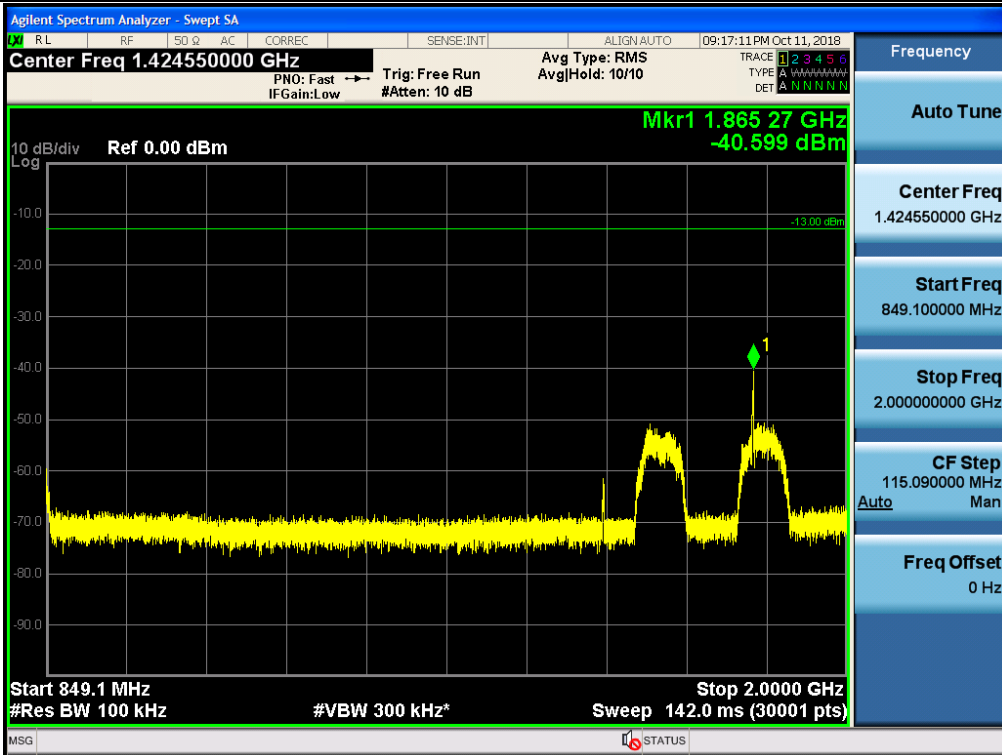

Spurious / Upper 700 MHz / Downlink / LTE 10 MHz / High / 1 559 MHz ~ 1610 MHz (700 Hz (2))

Spurious / Upper 700 MHz / Downlink / LTE 10 MHz / High / 1 559 MHz ~ 1610 MHz (700 Hz (3))

Spurious / Upper 700 MHz / Downlink / LTE 10 MHz / High / 1 559 MHz ~ 1610 MHz (700 Hz (4))

Spurious / Cellular / Uplink / CDMA / Low / 9 kHz ~ 150 kHz

Spurious / Cellular / Uplink / CDMA / Low / 150 kHz ~ 30 MHz

Spurious / Cellular / Uplink / CDMA / Low / 30 MHz ~ Low edge

Spurious / Cellular / Uplink / CDMA / Low / High edge ~ 2 GHz

Spurious / Cellular / Uplink / CDMA / Low / 2 GHz ~ 4 GHz

Spurious / Cellular / Uplink / CDMA / Low / 4 GHz ~ 6 GHz

Spurious / Cellular / Uplink / CDMA / Low / 6 GHz ~ 8 GHz

Spurious / Cellular / Uplink / CDMA / Low / 8 GHz ~ 10 GHz