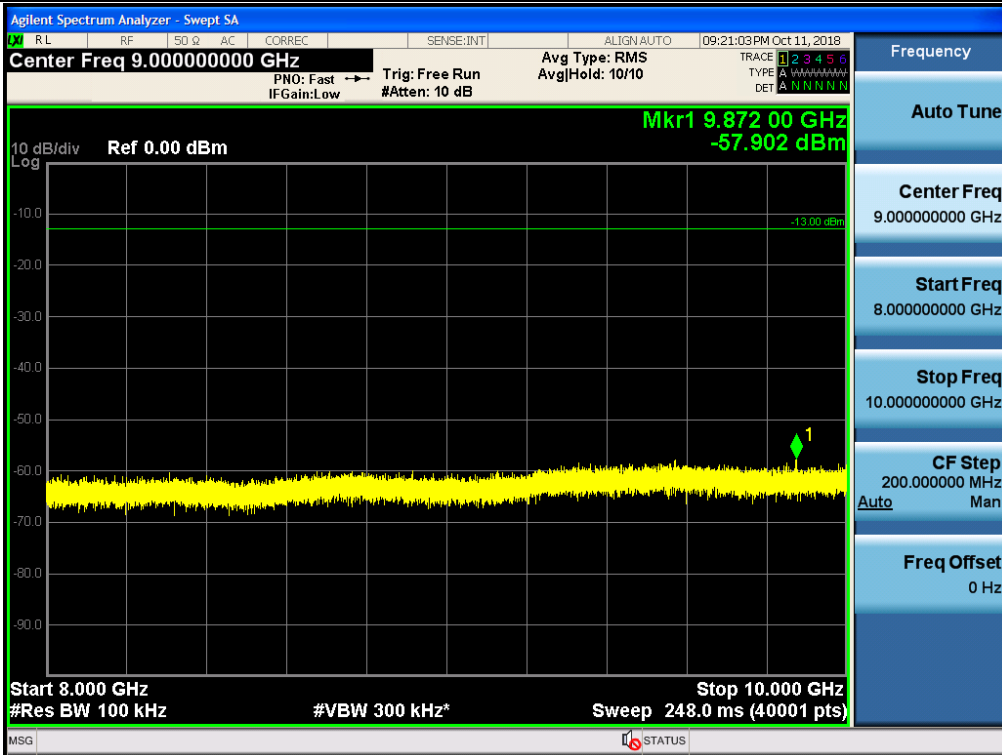

Spurious / Cellular / Uplink / CDMA / High / 2 GHz ~ 4 GHz

Spurious / Cellular / Uplink / CDMA / High / 4 GHz ~ 6 GHz

Spurious / Cellular / Uplink / CDMA / High / 6 GHz ~ 8 GHz

Spurious / Cellular / Uplink / CDMA / High / 8 GHz ~ 10 GHz

Spurious / Cellular / Uplink / LTE 5 MHz / Low / 9 kHz ~ 150 kHz

Spurious / Cellular / Uplink / LTE 5 MHz / Low / 150 kHz ~ 30 MHz

Spurious / Cellular / Uplink / LTE 5 MHz / Low / 30 MHz ~ Low edge

Spurious / Cellular / Uplink / LTE 5 MHz / Low / High edge ~ 2 GHz