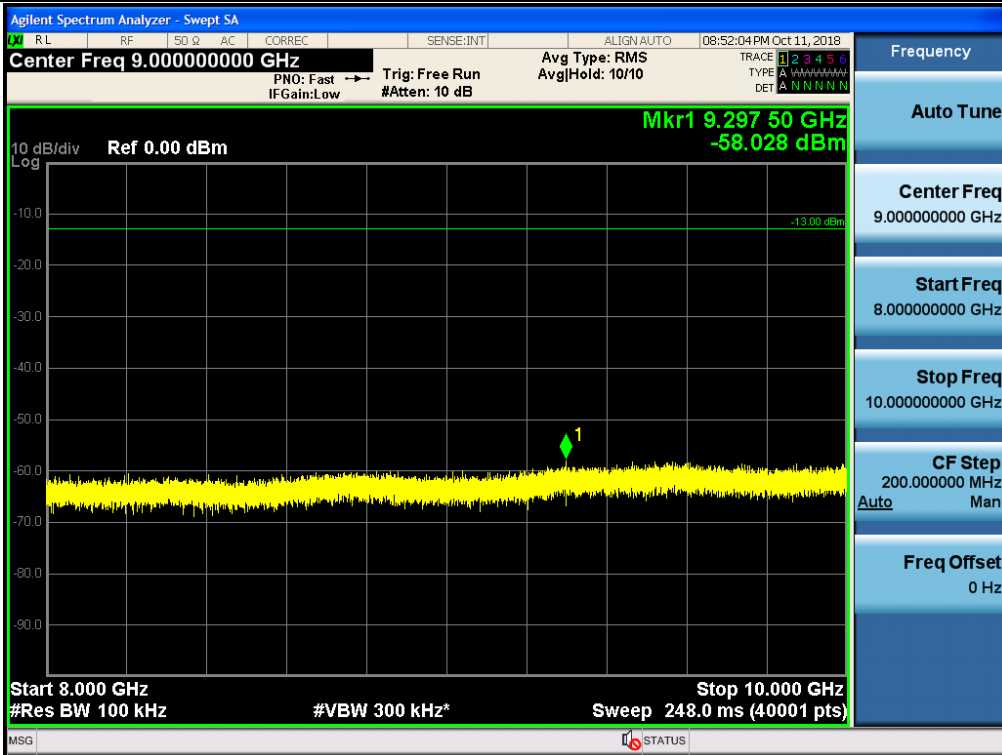

Spurious / Cellular / Uplink / LTE 5 MHz / Low / 9 kHz ~ 150 kHz

Spurious / Cellular / Uplink / LTE 5 MHz / Low / 150 kHz ~ 30 MHz

Spurious / Cellular / Uplink / LTE 5 MHz / Low / 30 MHz ~ Low edge

Spurious / Cellular / Uplink / LTE 5 MHz / Low / High edge ~ 2 GHz

Spurious / Cellular / Uplink / LTE 5 MHz / Low / 2 GHz ~ 4 GHz

Spurious / Cellular / Uplink / LTE 5 MHz / Low / 4 GHz ~ 6 GHz

Spurious / Cellular / Uplink / LTE 5 MHz / Low / 6 GHz ~ 8 GHz

Spurious / Cellular / Uplink / LTE 5 MHz / Low / 8 GHz ~ 10 GHz

Spurious / Cellular / Uplink / LTE 5 MHz / Middle / 9 kHz ~ 150 kHz

Spurious / Cellular / Uplink / LTE 5 MHz / Middle / 150 kHz ~ 30 MHz

Spurious / Cellular / Uplink / LTE 5 MHz / Middle / 30 MHz ~ Low edge