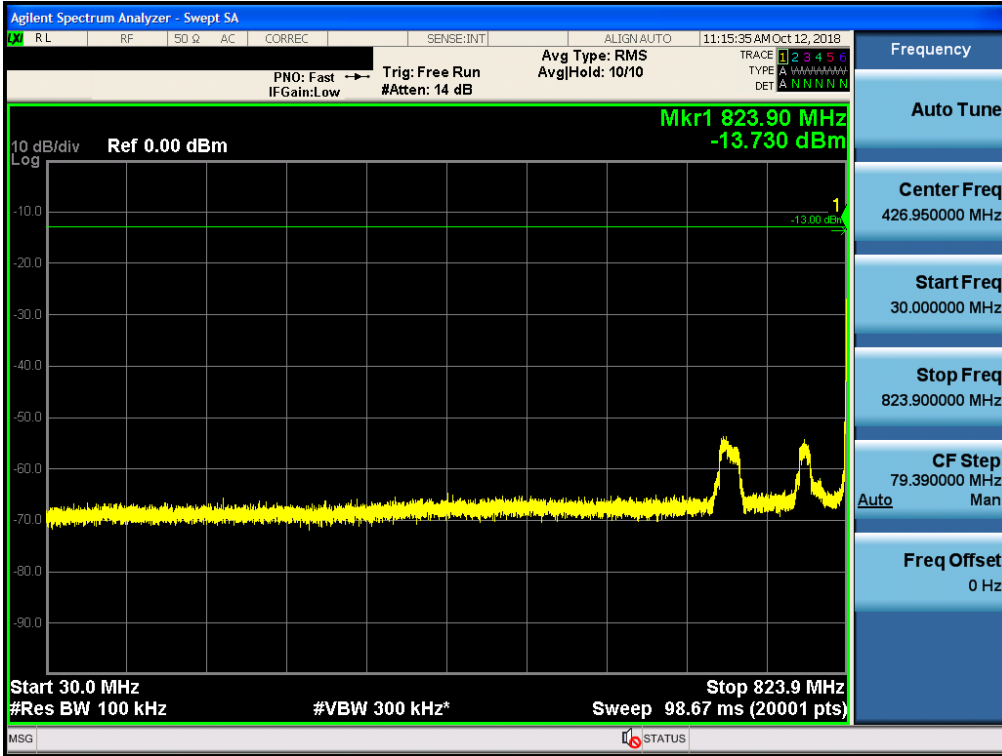

Spurious / Upper 700 MHz / Downlink / LTE 10 MHz / High / 793 MHz ~ 805 GHz

Spurious / Upper 700 MHz / Downlink / LTE 10 MHz / High / 1 559 MHz ~ 1610 MHz (1 MHz)

Spurious / Upper 700 MHz / Downlink / LTE 10 MHz / High / 1 559 MHz ~ 1610 MHz (700 Hz (1))

Spurious / Upper 700 MHz / Downlink / LTE 10 MHz / High / 1 559 MHz ~ 1610 MHz (700 Hz (2))

Spurious / Upper 700 MHz / Downlink / LTE 10 MHz / High / 1 559 MHz ~ 1610 MHz (700 Hz (3))

Spurious / Upper 700 MHz / Downlink / LTE 10 MHz / High / 1 559 MHz ~ 1610 MHz (700 Hz (4))

Spurious / Cellular / Uplink / CDMA / Low / 9 kHz ~ 150 kHz

Spurious / Cellular / Uplink / CDMA / Low / 150 kHz ~ 30 MHz

Spurious / Cellular / Uplink / CDMA / Low / 30 MHz ~ Low edge

Spurious / Cellular / Uplink / CDMA / Low / High edge ~ 2 GHz