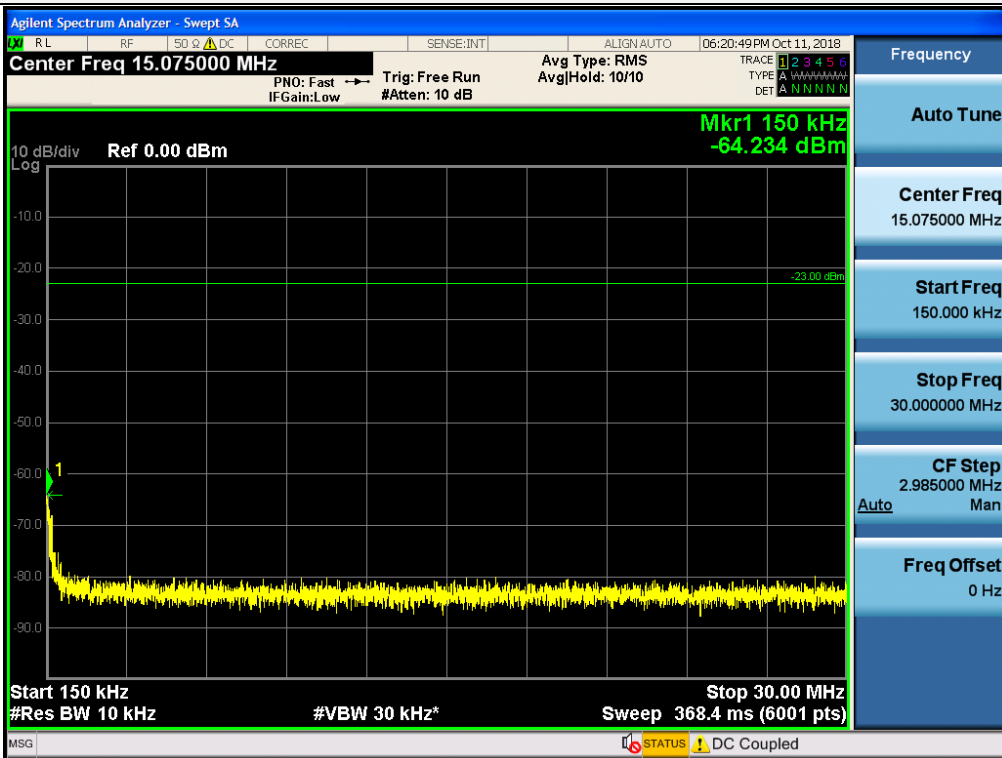

Spurious / Cellular / Downlink / LTE 5 MHz / Low / 150 kHz ~ 30 MHz

Spurious / Cellular / Downlink / LTE 5 MHz / Low / 30 MHz ~ Low edge

Spurious / Cellular / Downlink / LTE 5 MHz / Low / High edge ~ 2 GHz

Spurious / Cellular / Downlink / LTE 5 MHz / Low / 2 GHz ~ 4 GHz

Spurious / Cellular / Downlink / LTE 5 MHz / Low / 4 GHz ~ 6 GHz

Spurious / Cellular / Downlink / LTE 5 MHz / Low / 6 GHz ~ 8 GHz

Spurious / Cellular / Downlink / LTE 5 MHz / Low / 8 GHz ~ 10 GHz

Spurious / Cellular / Downlink / LTE 5 MHz / Middle / 9 kHz ~ 150 kHz

Spurious / Cellular / Downlink / LTE 5 MHz / Middle / 150 kHz ~ 30 MHz

Spurious / Cellular / Downlink / LTE 5 MHz / Middle / 30 MHz ~ Low edge

Spurious / Cellular / Downlink / LTE 5 MHz / Middle / High edge ~ 2 GHz

Spurious / Cellular / Downlink / LTE 5 MHz / Middle / 2 GHz ~ 4 GHz

Spurious / Cellular / Downlink / LTE 5 MHz / Middle / 4 GHz ~ 6 GHz