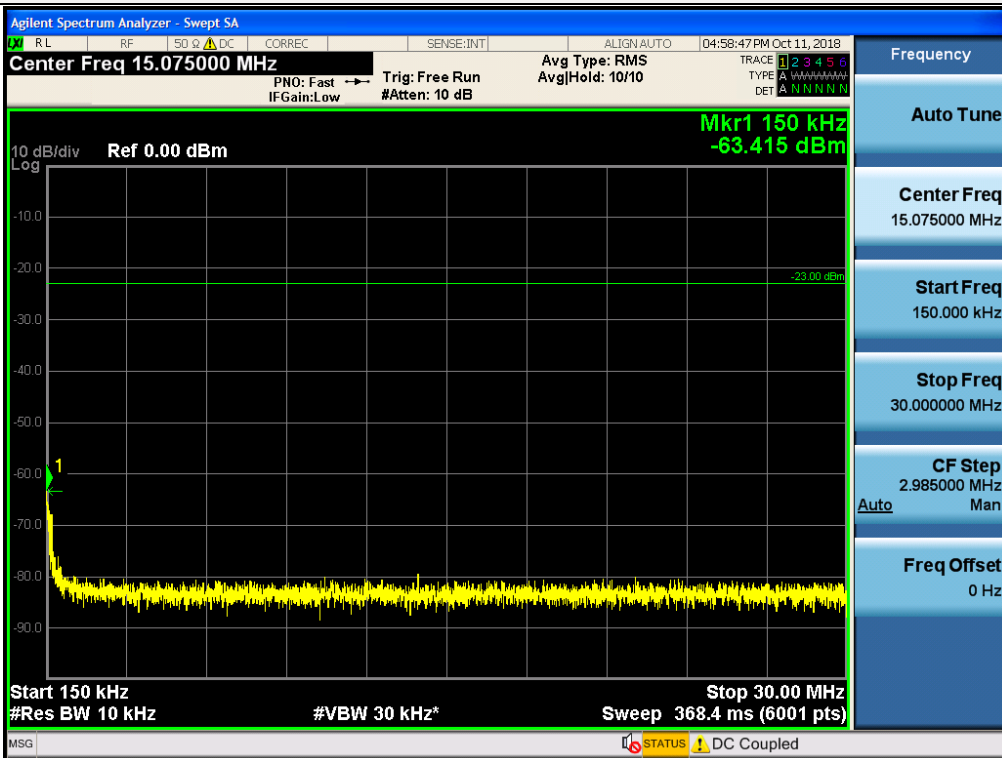

Spurious / Cellular / Uplink / LTE 5 MHz / High / 8 GHz ~ 10 GHz

Spurious / Cellular / Downlink / CDMA / Low / 30 MHz ~ Low edge

Spurious / Cellular / Downlink / CDMA / Low / High edge ~ 2 GHz

Spurious / Cellular / Downlink / CDMA / Low / 2 GHz ~ 4 GHz

Spurious / Cellular / Downlink / CDMA / Low / 4 GHz ~ 6 GHz

Spurious / Cellular / Downlink / CDMA / Low / 6 GHz ~ 8 GHz

Spurious / Cellular / Downlink / CDMA / Low / 8 GHz ~ 10 GHz

Spurious / Cellular / Downlink / CDMA / Middle / 9 kHz ~ 150 kHz

Spurious / Cellular / Downlink / CDMA / Middle / 150 kHz ~ 30 MHz

Spurious / Cellular / Downlink / CDMA / Middle / 30 MHz ~ Low edge

Spurious / Cellular / Downlink / CDMA / Middle / High edge ~ 2 GHz

Spurious / Cellular / Downlink / CDMA / Middle / 2 GHz ~ 4 GHz