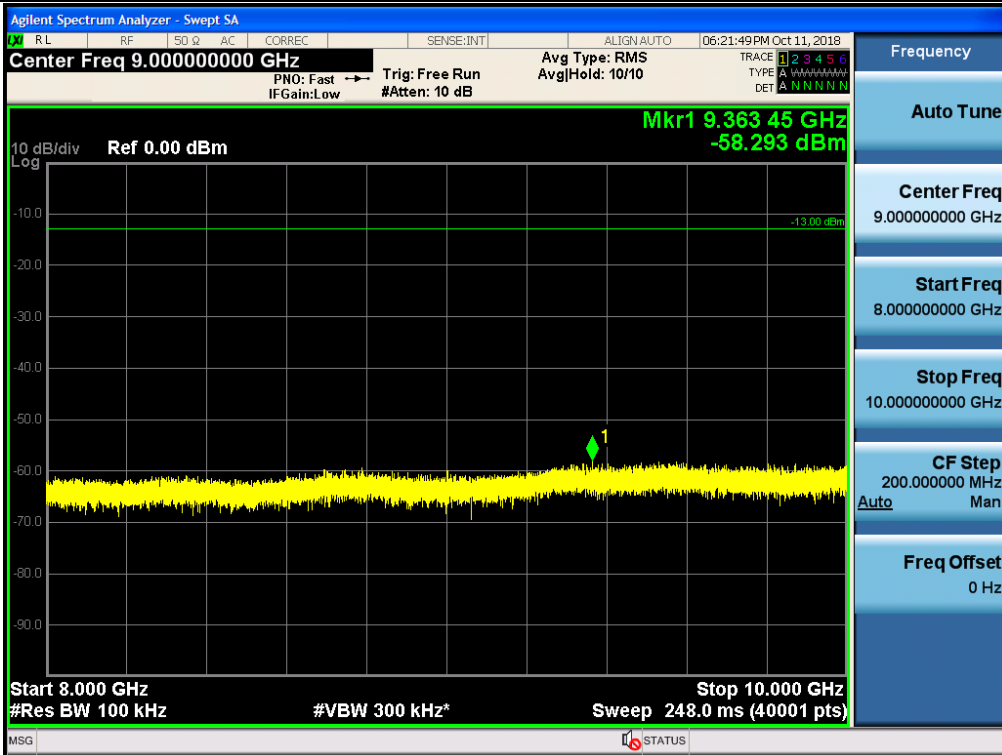

Spurious / Cellular / Downlink / LTE 5 MHz / Middle / 9 kHz ~ 150 kHz

Spurious / Cellular / Downlink / LTE 5 MHz / Middle / 150 kHz ~ 30 MHz

Spurious / Cellular / Downlink / LTE 5 MHz / Middle / 30 MHz ~ Low edge

Spurious / Cellular / Downlink / LTE 5 MHz / Middle / High edge ~ 2 GHz

Spurious / Cellular / Downlink / LTE 5 MHz / Middle / 2 GHz ~ 4 GHz

Spurious / Cellular / Downlink / LTE 5 MHz / Middle / 4 GHz ~ 6 GHz

Spurious / Cellular / Downlink / LTE 5 MHz / Middle / 6 GHz ~ 8 GHz

Spurious / Cellular / Downlink / LTE 5 MHz / Middle / 8 GHz ~ 10 GHz

Spurious / Cellular / Downlink / LTE 5 MHz / High / 9 kHz ~ 150 kHz

Spurious / Cellular / Downlink / LTE 5 MHz / High / 150 kHz ~ 30 MHz

Spurious / Cellular / Downlink / LTE 5 MHz / High / 30 MHz ~ Low edge

Spurious / Cellular / Downlink / LTE 5 MHz / High / High edge ~ 2 GHz