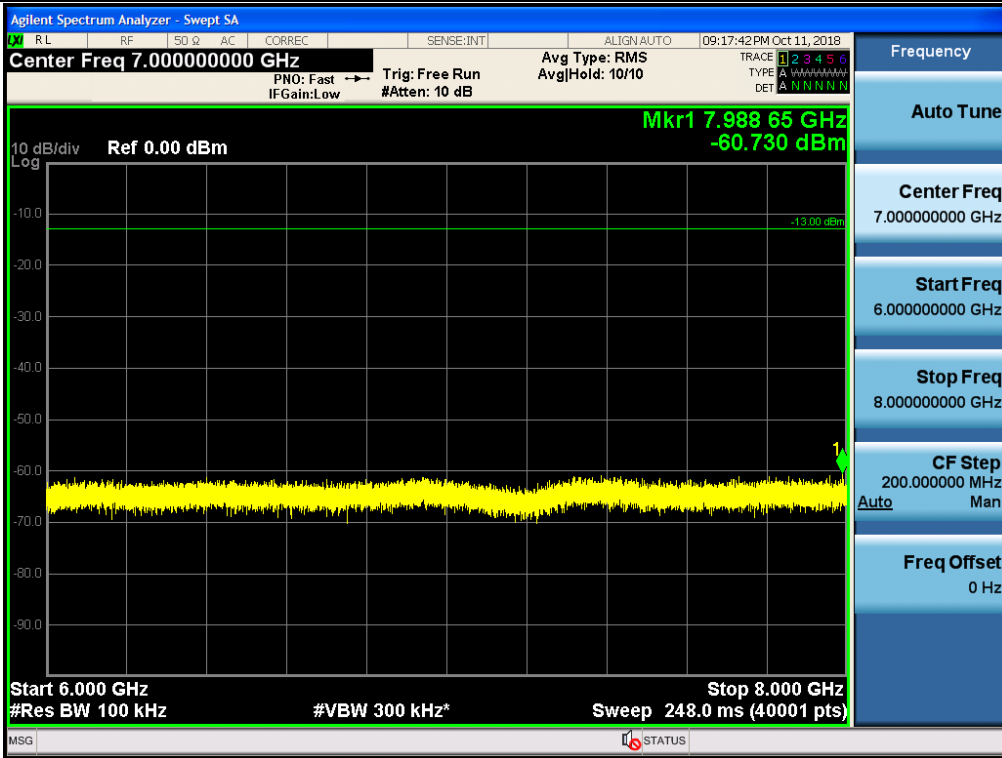

Spurious / Upper 700 MHz / Downlink / LTE 10 MHz / High / 1 559 MHz ~ 1610 MHz (700 Hz (2))

Spurious / Upper 700 MHz / Downlink / LTE 10 MHz / High / 1 559 MHz ~ 1610 MHz (700 Hz (3))

Spurious / Upper 700 MHz / Downlink / LTE 10 MHz / High / 1 559 MHz ~ 1610 MHz (700 Hz (4))

Spurious / Cellular / Uplink / CDMA / Low / 9 kHz ~ 150 kHz

Spurious / Cellular / Uplink / CDMA / Low / 150 kHz ~ 30 MHz

Spurious / Cellular / Uplink / CDMA / Low / 30 MHz ~ Low edge

Spurious / Cellular / Uplink / CDMA / Low / High edge ~ 2 GHz

Spurious / Cellular / Uplink / CDMA / Low / 2 GHz ~ 4 GHz

Spurious / Cellular / Uplink / CDMA / Low / 4 GHz ~ 6 GHz

Spurious / Cellular / Uplink / CDMA / Low / 6 GHz ~ 8 GHz

Spurious / Cellular / Uplink / CDMA / Low / 8 GHz ~ 10 GHz