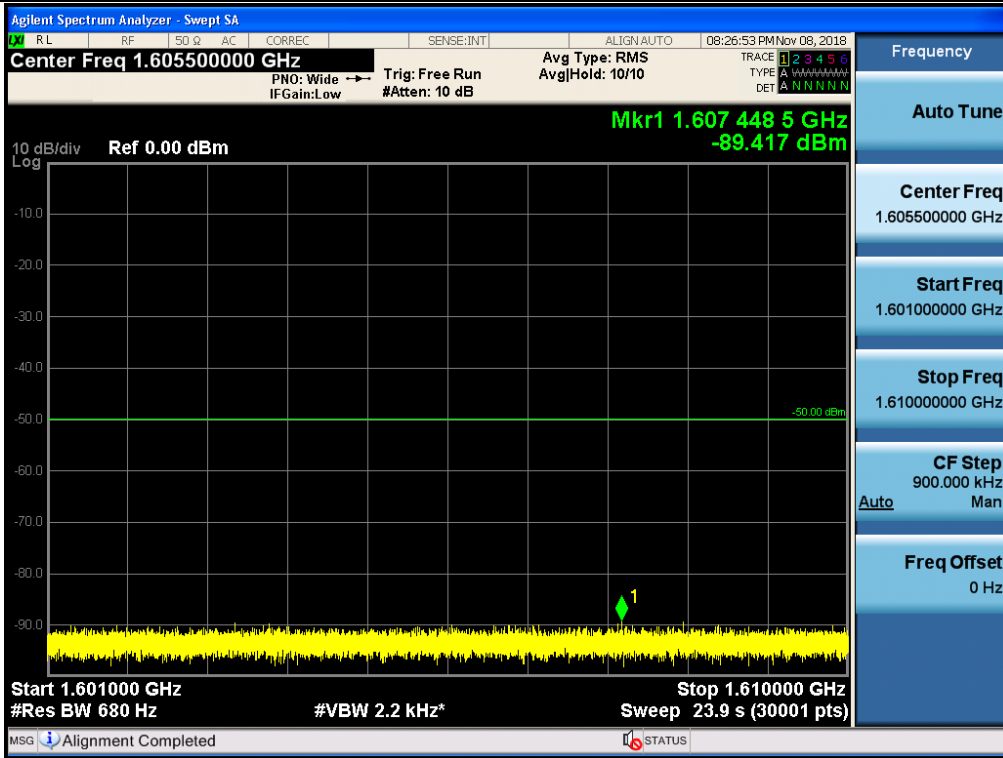

Spurious / Upper 700 MHz / Downlink / LTE 10 MHz / Middle / 1 559 MHz ~ 1610 MHz (700 Hz (1))

Spurious / Upper 700 MHz / Downlink / LTE 10 MHz / Middle / 1 559 MHz ~ 1610 MHz (700 Hz (2))

Spurious / Upper 700 MHz / Downlink / LTE 10 MHz / Middle / 1 559 MHz ~ 1610 MHz (700 Hz (3))

Spurious / Upper 700 MHz / Downlink / LTE 10 MHz / Middle / 1 559 MHz ~ 1610 MHz (700 Hz (4))

Spurious / Upper 700 MHz / Downlink / LTE 10 MHz / High / 9 kHz ~ 150 kHz

Spurious / Upper 700 MHz / Downlink / LTE 10 MHz / High / 150 kHz ~ 30 MHz

Spurious / Upper 700 MHz / Downlink / LTE 10 MHz / High / 30 MHz ~ Low edge

Spurious / Upper 700 MHz / Downlink / LTE 10 MHz / High / High edge ~ 2 GHz

Spurious / Upper 700 MHz / Downlink / LTE 10 MHz / High / 2 GHz ~ 4 GHz