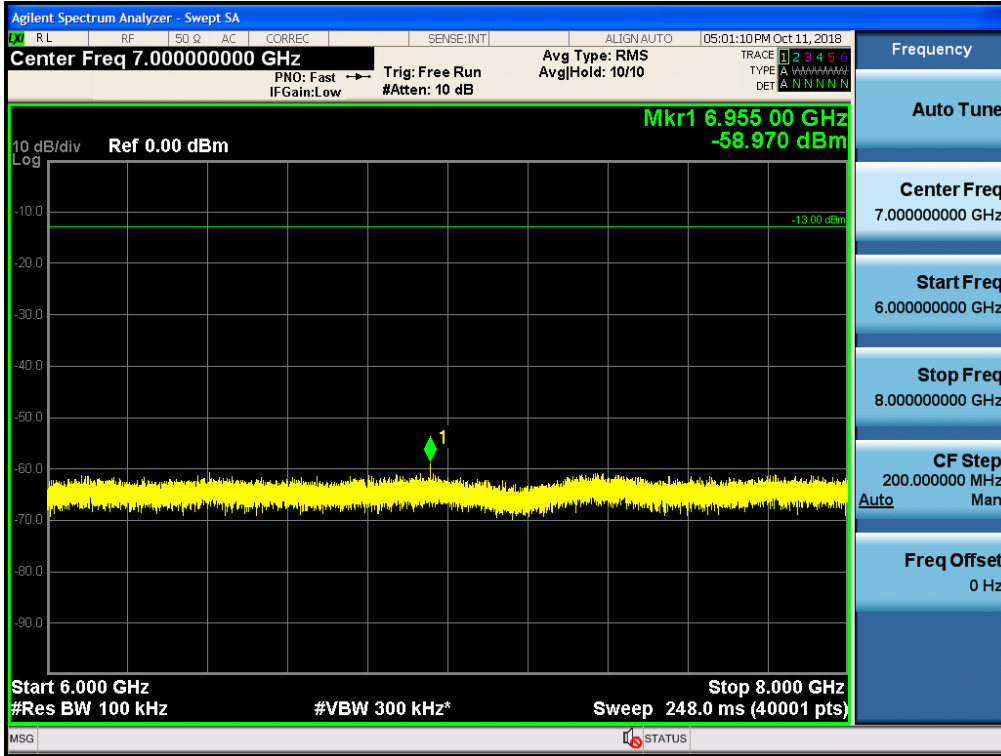

Spurious / Cellular / Downlink / CDMA / High / 150 kHz ~ 30 MHz

Spurious / Cellular / Downlink / CDMA / High / 30 MHz ~ Low edge

Spurious / Cellular / Downlink / CDMA / High / High edge ~ 2 GHz

Spurious / Cellular / Downlink / CDMA / High / 2 GHz ~ 4 GHz

Spurious / Cellular / Downlink / CDMA / High / 4 GHz ~ 6 GHz

Spurious / Cellular / Downlink / CDMA / High / 6 GHz ~ 8 GHz

Spurious / Cellular / Downlink / CDMA / High / 8 GHz ~ 10 GHz

Spurious / Cellular / Downlink / LTE 5 MHz / Low / 9 kHz ~ 150 kHz

Spurious / Cellular / Downlink / LTE 5 MHz / Low / 150 kHz ~ 30 MHz

Spurious / Cellular / Downlink / LTE 5 MHz / Low / 30 MHz ~ Low edge

Spurious / Cellular / Downlink / LTE 5 MHz / Low / High edge ~ 2 GHz