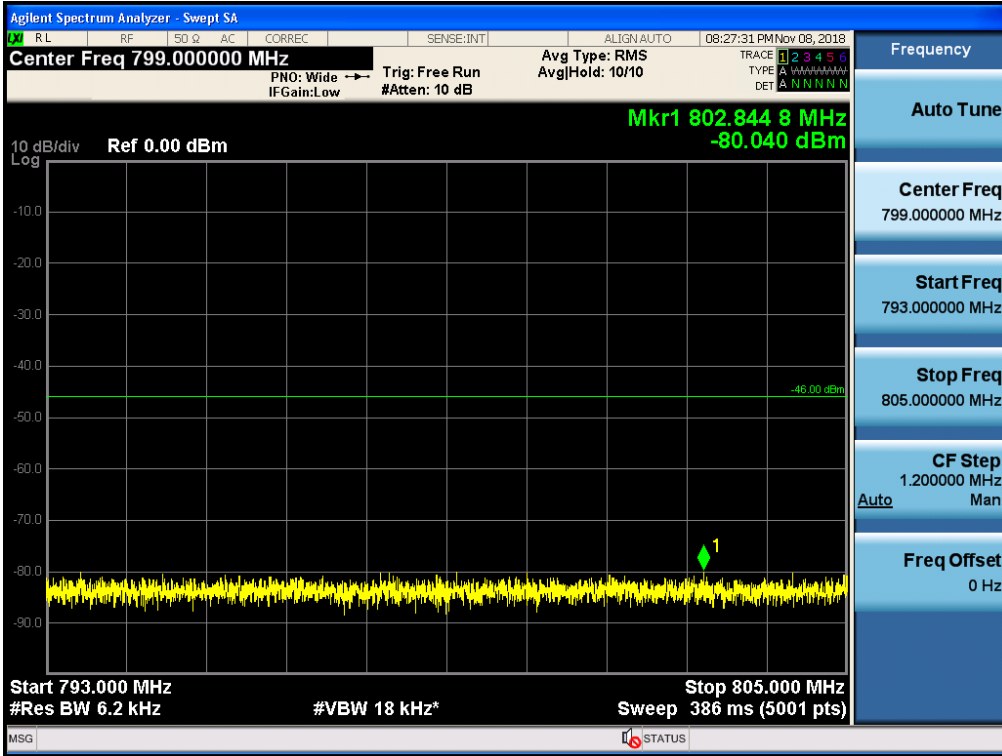

Spurious / Upper 700 MHz / Downlink / LTE 10 MHz / High / 30 MHz ~ Low edge

Spurious / Upper 700 MHz / Downlink / LTE 10 MHz / High / High edge ~ 2 GHz

Spurious / Upper 700 MHz / Downlink / LTE 10 MHz / High / 2 GHz ~ 4 GHz

Spurious / Upper 700 MHz / Downlink / LTE 10 MHz / High / 4 GHz ~ 6 GHz

Spurious / Upper 700 MHz / Downlink / LTE 10 MHz / High / 6 GHz ~ 8 GHz

Spurious / Upper 700 MHz / Downlink / LTE 10 MHz / High / 763 MHz ~ 775 MHz

Spurious / Upper 700 MHz / Downlink / LTE 10 MHz / High / 793 MHz ~ 805 GHz

Spurious / Upper 700 MHz / Downlink / LTE 10 MHz / High / 1 559 MHz ~ 1610 MHz (1 MHz)

Spurious / Upper 700 MHz / Downlink / LTE 10 MHz / High / 1 559 MHz ~ 1610 MHz (700 Hz (1))

Spurious / Upper 700 MHz / Downlink / LTE 10 MHz / High / 1 559 MHz ~ 1610 MHz (700 Hz (2))

Spurious / Upper 700 MHz / Downlink / LTE 10 MHz / High / 1 559 MHz ~ 1610 MHz (700 Hz (3))

Spurious / Upper 700 MHz / Downlink / LTE 10 MHz / High / 1 559 MHz ~ 1610 MHz (700 Hz (4))