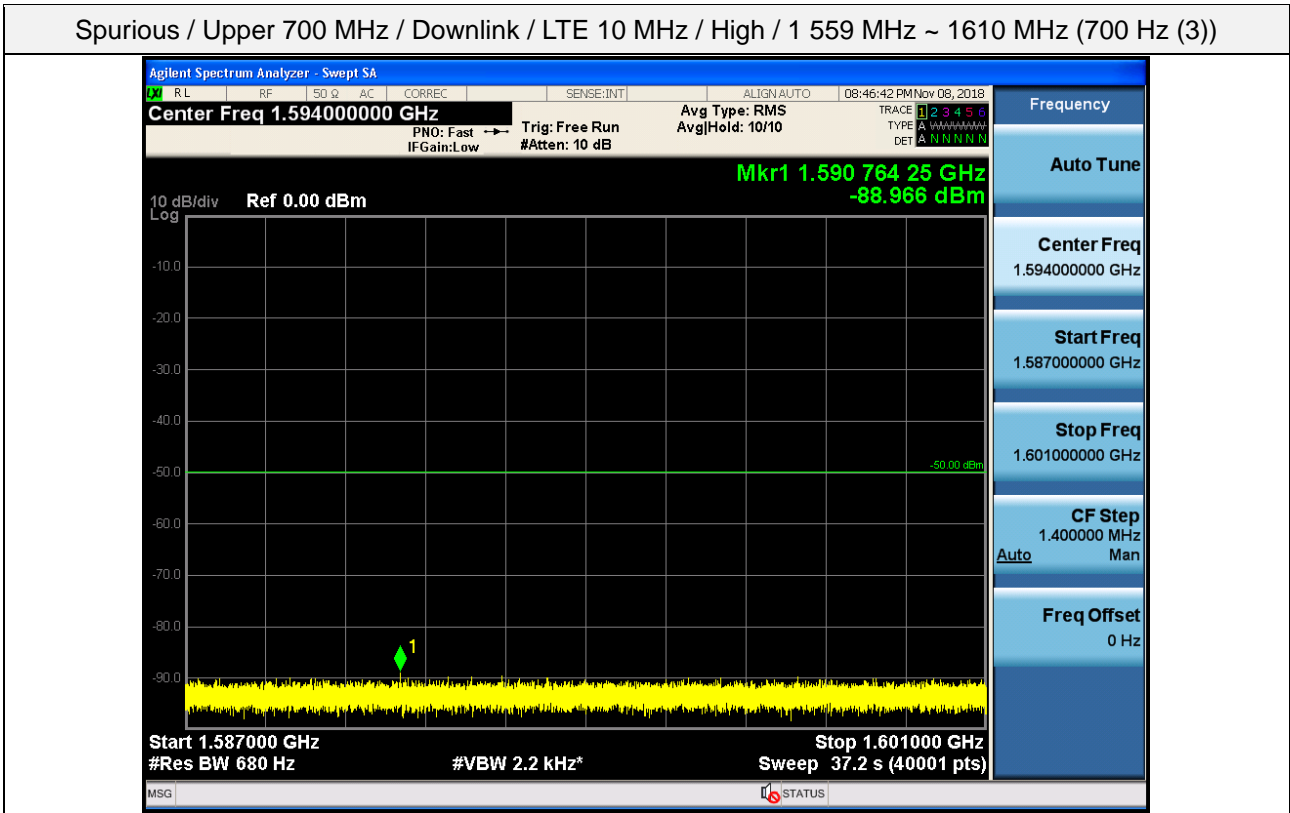

Spurious / Upper 700 MHz / Downlink / LTE 10 MHz / High / 4 GHz ~ 6 GHz

Spurious / Upper 700 MHz / Downlink / LTE 10 MHz / High / 6 GHz ~ 8 GHz

Spurious / Upper 700 MHz / Downlink / LTE 10 MHz / High / 763 MHz ~ 775 MHz

Spurious / Upper 700 MHz / Downlink / LTE 10 MHz / High / 793 MHz ~ 805 GHz

Spurious / Upper 700 MHz / Downlink / LTE 10 MHz / High / 1 559 MHz ~ 1610 MHz (1 MHz)

Spurious / Upper 700 MHz / Downlink / LTE 10 MHz / High / 1 559 MHz ~ 1610 MHz (700 Hz (1))

Spurious / Upper 700 MHz / Downlink / LTE 10 MHz / High / 1 559 MHz ~ 1610 MHz (700 Hz (2))

Spurious / Upper 700 MHz / Downlink / LTE 10 MHz / High / 1 559 MHz ~ 1610 MHz (700 Hz (3))

Spurious / Upper 700 MHz / Downlink / LTE 10 MHz / High / 1 559 MHz ~ 1610 MHz (700 Hz (4))