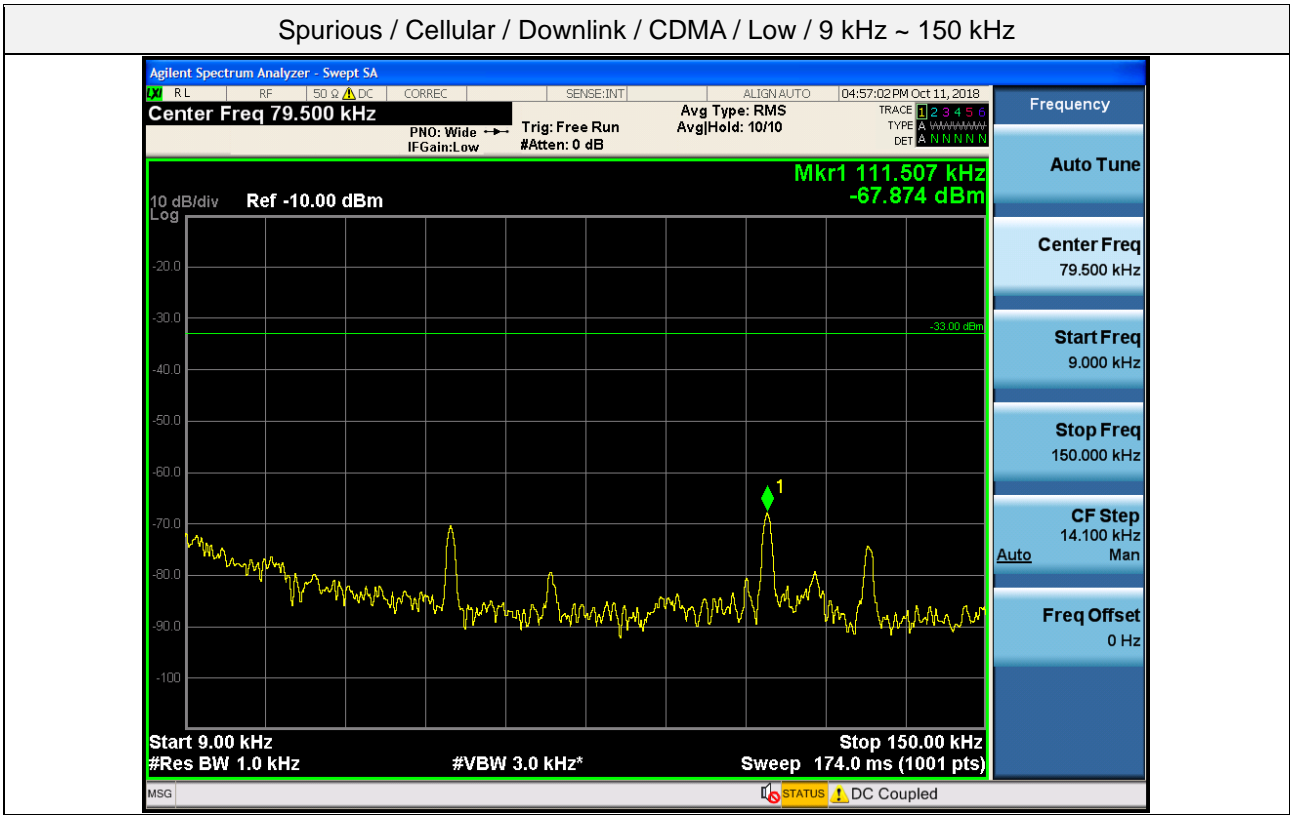

Spurious / Cellular / Uplink / LTE 5 MHz / Middle / 8 GHz ~ 10 GHz

Spurious / Cellular / Uplink / LTE 5 MHz / High / 9 kHz ~ 150 kHz

Spurious / Cellular / Uplink / LTE 5 MHz / High / 150 kHz ~ 30 MHz

Spurious / Cellular / Uplink / LTE 5 MHz / High / 30 MHz ~ Low edge

Spurious / Cellular / Uplink / LTE 5 MHz / High / High edge ~ 2 GHz

Spurious / Cellular / Uplink / LTE 5 MHz / High / 2 GHz ~ 4 GHz

Spurious / Cellular / Uplink / LTE 5 MHz / High / 4 GHz ~ 6 GHz

Spurious / Cellular / Uplink / LTE 5 MHz / High / 6 GHz ~ 8 GHz

Spurious / Cellular / Uplink / LTE 5 MHz / High / 8 GHz ~ 10 GHz

Spurious / Cellular / Downlink / CDMA / Low / 30 MHz ~ Low edge

Spurious / Cellular / Downlink / CDMA / Low / High edge ~ 2 GHz

Spurious / Cellular / Downlink / CDMA / Low / 2 GHz ~ 4 GHz