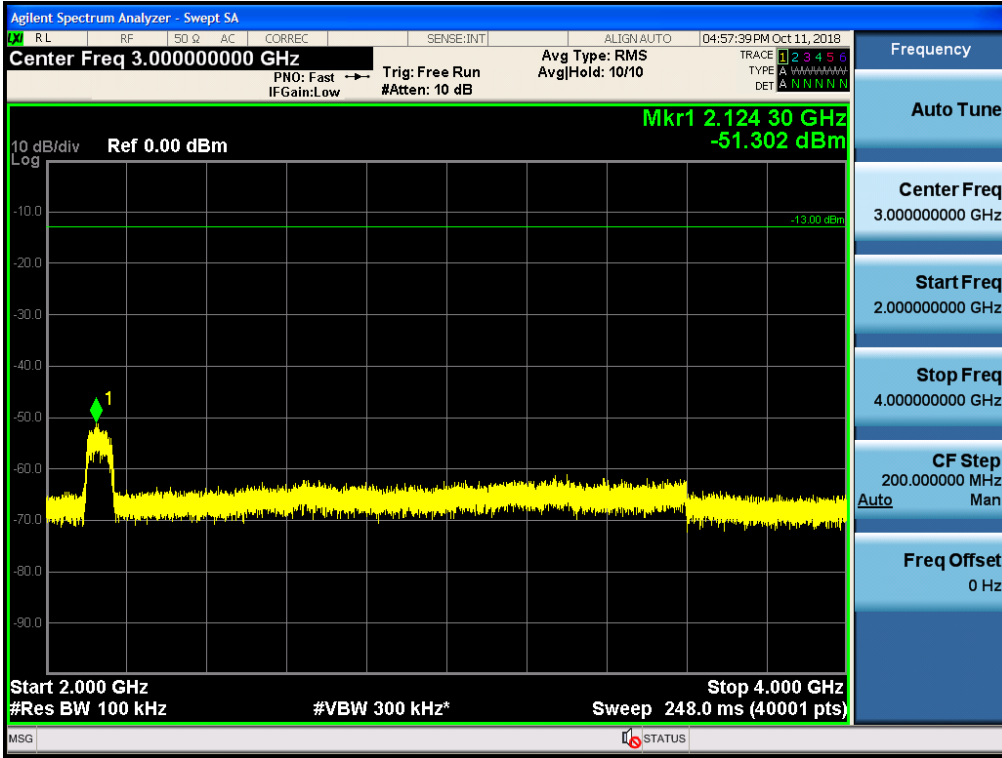

Spurious / Cellular / Uplink / LTE 5 MHz / High / High edge ~ 2 GHz

Spurious / Cellular / Uplink / LTE 5 MHz / High / 2 GHz ~ 4 GHz

Spurious / Cellular / Uplink / LTE 5 MHz / High / 4 GHz ~ 6 GHz

Spurious / Cellular / Uplink / LTE 5 MHz / High / 6 GHz ~ 8 GHz

Spurious / Cellular / Uplink / LTE 5 MHz / High / 8 GHz ~ 10 GHz

Spurious / Cellular / Downlink / CDMA / Low / 30 MHz ~ Low edge

Spurious / Cellular / Downlink / CDMA / Low / High edge ~ 2 GHz

Spurious / Cellular / Downlink / CDMA / Low / 2 GHz ~ 4 GHz

Spurious / Cellular / Downlink / CDMA / Low / 4 GHz ~ 6 GHz

Spurious / Cellular / Downlink / CDMA / Low / 6 GHz ~ 8 GHz

Spurious / Cellular / Downlink / CDMA / Low / 8 GHz ~ 10 GHz

Spurious / Cellular / Downlink / CDMA / Middle / 9 kHz ~ 150 kHz