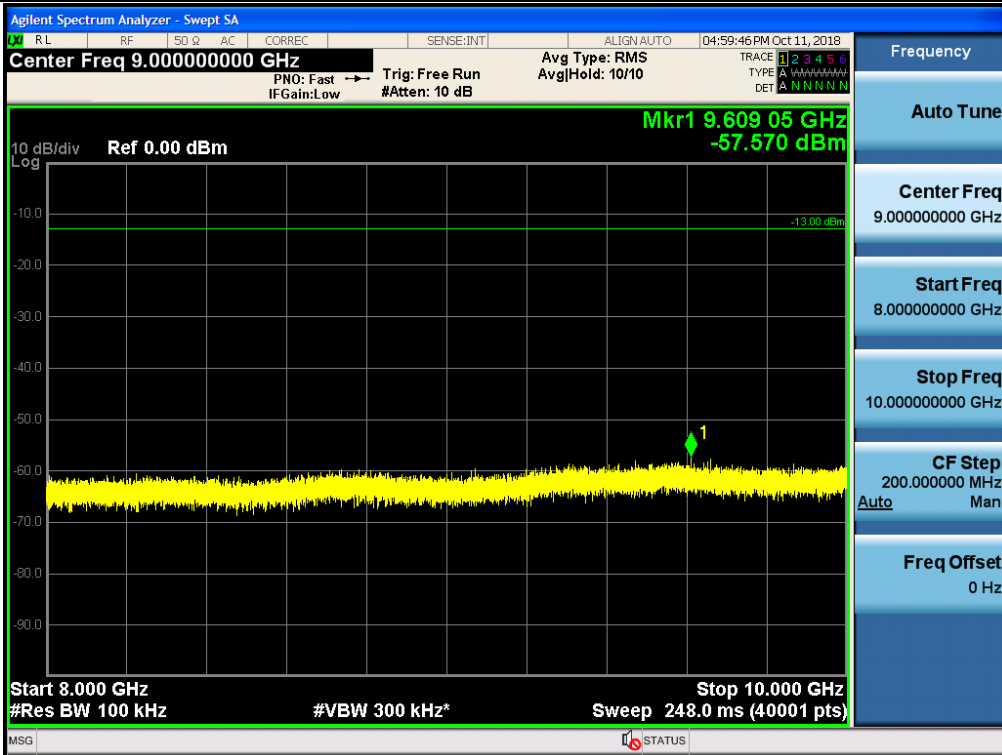

Spurious / Cellular / Downlink / CDMA / Middle / 8 GHz ~ 10 GHz