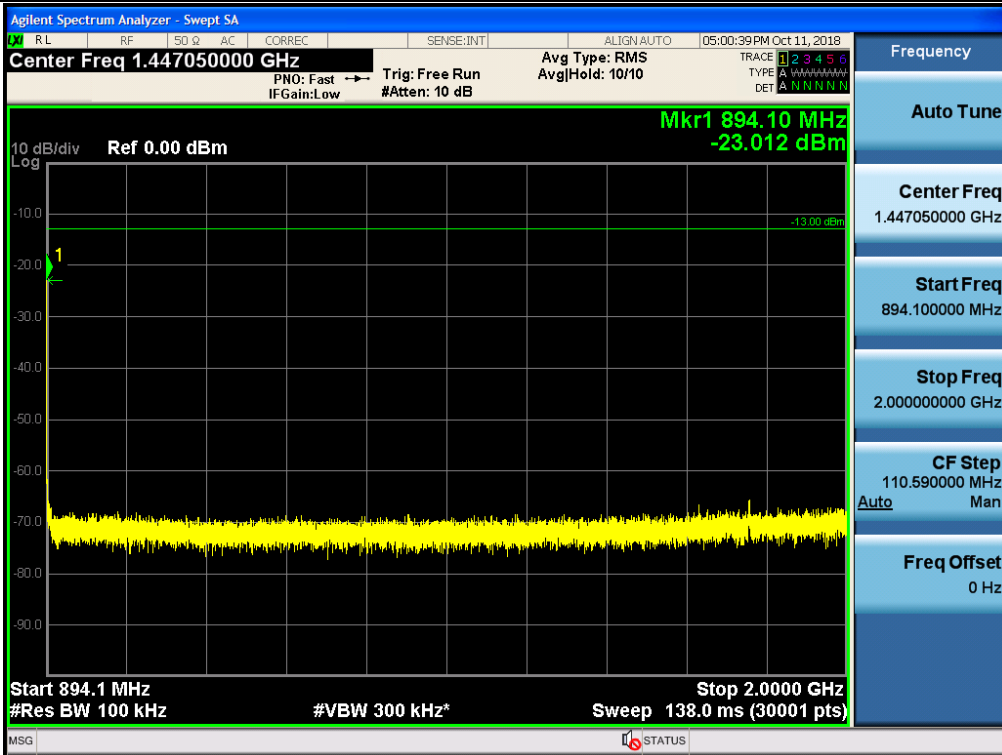

Spurious / Cellular / Downlink / CDMA / Middle / 4 GHz ~ 6 GHz

Spurious / Cellular / Downlink / CDMA / Middle / 6 GHz ~ 8 GHz

Spurious / Cellular / Downlink / CDMA / Middle / 8 GHz ~ 10 GHz

Spurious / Cellular / Downlink / CDMA / High / 9 kHz ~ 150 kHz

Spurious / Cellular / Downlink / CDMA / High / 150 kHz ~ 30 MHz

Spurious / Cellular / Downlink / CDMA / High / 30 MHz ~ Low edge

Spurious / Cellular / Downlink / CDMA / High / High edge ~ 2 GHz

Spurious / Cellular / Downlink / CDMA / High / 2 GHz ~ 4 GHz