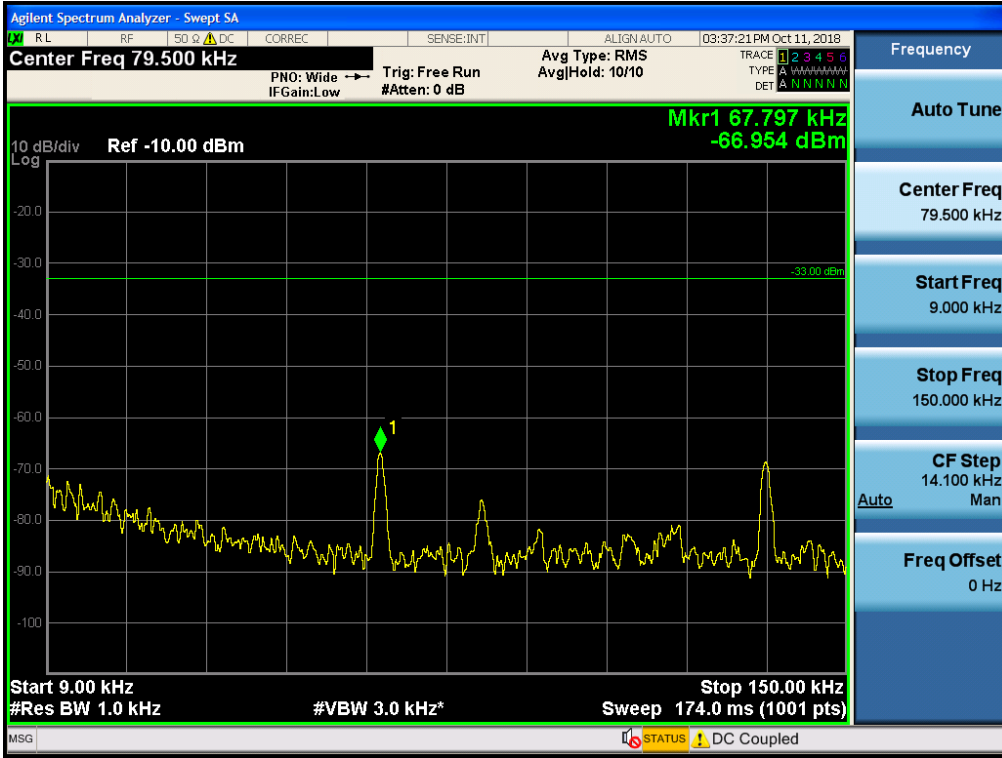

Spurious / Upper 700 MHz / Downlink / LTE 10 MHz / Middle / 1 559 MHz ~ 1610 MHz (700 Hz (1))

Spurious / Upper 700 MHz / Downlink / LTE 10 MHz / Middle / 1 559 MHz ~ 1610 MHz (700 Hz (2))

Spurious / Upper 700 MHz / Downlink / LTE 10 MHz / Middle / 1 559 MHz ~ 1610 MHz (700 Hz (3))

Spurious / Upper 700 MHz / Downlink / LTE 10 MHz / Middle / 1 559 MHz ~ 1610 MHz (700 Hz (4))

Spurious / Upper 700 MHz / Downlink / LTE 10 MHz / High / 9 kHz ~ 150 kHz

Spurious / Upper 700 MHz / Downlink / LTE 10 MHz / High / 150 kHz ~ 30 MHz

Spurious / Upper 700 MHz / Downlink / LTE 10 MHz / High / 30 MHz ~ Low edge

Spurious / Upper 700 MHz / Downlink / LTE 10 MHz / High / High edge ~ 2 GHz

Spurious / Upper 700 MHz / Downlink / LTE 10 MHz / High / 2 GHz ~ 4 GHz