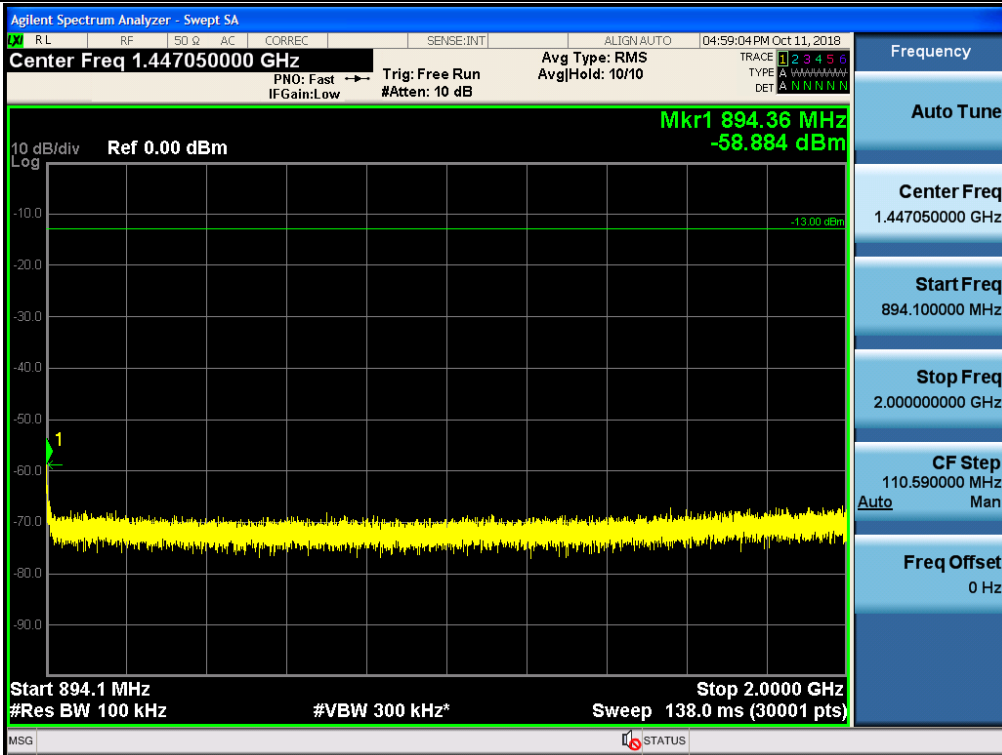

Spurious / Cellular / Uplink / LTE 5 MHz / High / 8 GHz ~ 10 GHz

Spurious / Cellular / Downlink / CDMA / Low / 30 MHz ~ Low edge

Spurious / Cellular / Downlink / CDMA / Low / High edge ~ 2 GHz

Spurious / Cellular / Downlink / CDMA / Low / 2 GHz ~ 4 GHz

Spurious / Cellular / Downlink / CDMA / Low / 4 GHz ~ 6 GHz

Spurious / Cellular / Downlink / CDMA / Low / 6 GHz ~ 8 GHz

Spurious / Cellular / Downlink / CDMA / Low / 8 GHz ~ 10 GHz

Spurious / Cellular / Downlink / CDMA / Middle / 9 kHz ~ 150 kHz

Spurious / Cellular / Downlink / CDMA / Middle / 150 kHz ~ 30 MHz

Spurious / Cellular / Downlink / CDMA / Middle / 30 MHz ~ Low edge

Spurious / Cellular / Downlink / CDMA / Middle / High edge ~ 2 GHz

Spurious / Cellular / Downlink / CDMA / Middle / 2 GHz ~ 4 GHz