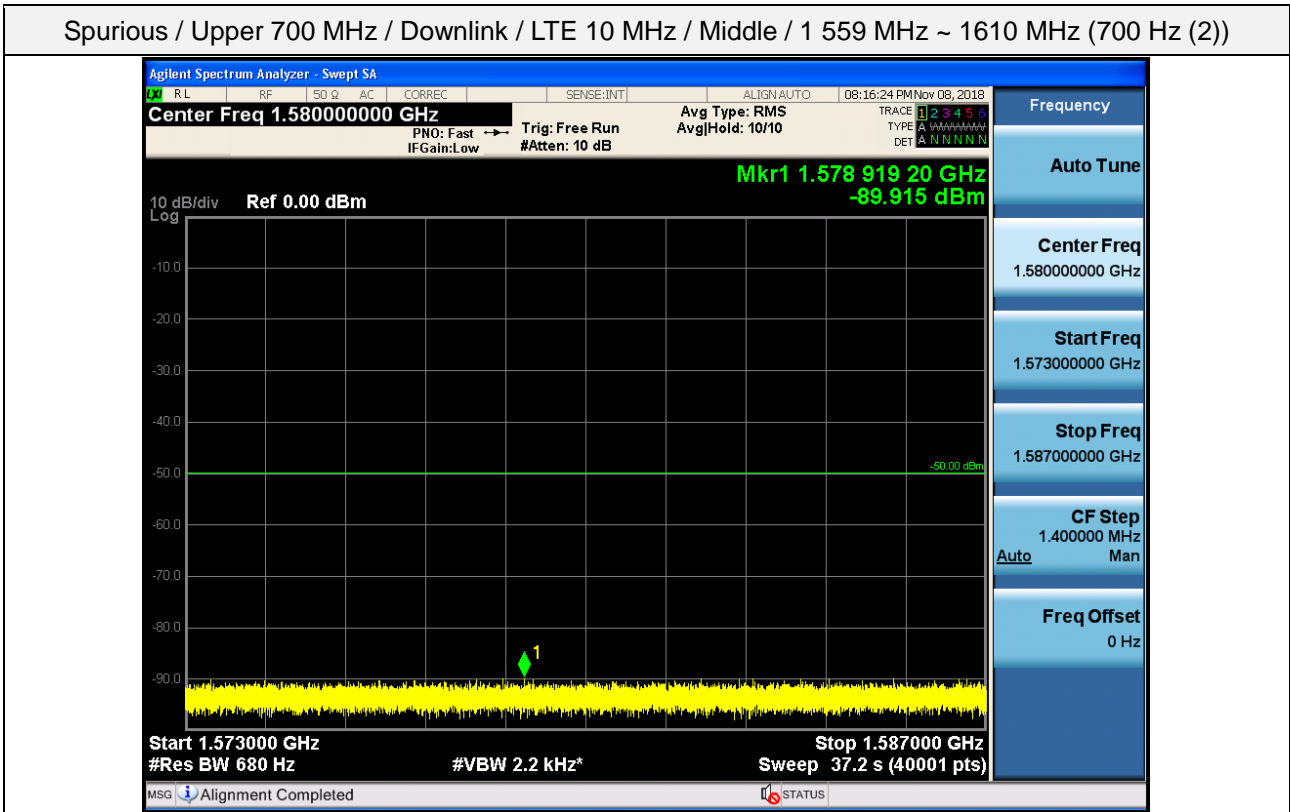

Spurious / Upper 700 MHz / Downlink / LTE 10 MHz / Middle / 1 559 MHz ~ 1610 MHz (700 Hz (1))

Spurious / Upper 700 MHz / Downlink / LTE 10 MHz / Middle / 1 559 MHz ~ 1610 MHz (700 Hz (2))

Spurious / Upper 700 MHz / Downlink / LTE 10 MHz / Middle / 1 559 MHz ~ 1610 MHz (700 Hz (3))

Spurious / Upper 700 MHz / Downlink / LTE 10 MHz / Middle / 1 559 MHz ~ 1610 MHz (700 Hz (4))

Spurious / Upper 700 MHz / Downlink / LTE 10 MHz / High / 9 kHz ~ 150 kHz

Spurious / Upper 700 MHz / Downlink / LTE 10 MHz / High / 150 kHz ~ 30 MHz

Spurious / Upper 700 MHz / Downlink / LTE 10 MHz / High / 30 MHz ~ Low edge

Spurious / Upper 700 MHz / Downlink / LTE 10 MHz / High / High edge ~ 2 GHz

Spurious / Upper 700 MHz / Downlink / LTE 10 MHz / High / 2 GHz ~ 4 GHz