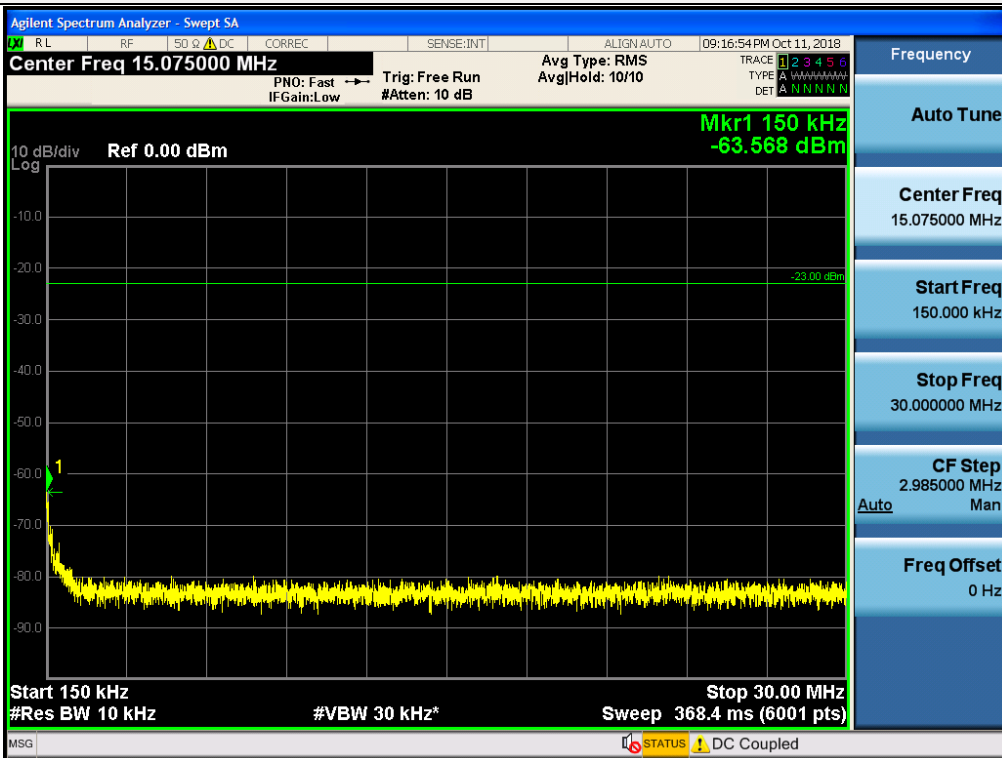

Spurious / Upper 700 MHz / Downlink / LTE 10 MHz / High / 793 MHz ~ 805 GHz

Spurious / Upper 700 MHz / Downlink / LTE 10 MHz / High / 1 559 MHz ~ 1610 MHz (1 MHz)

Spurious / Upper 700 MHz / Downlink / LTE 10 MHz / High / 1 559 MHz ~ 1610 MHz (700 Hz (1))

Spurious / Upper 700 MHz / Downlink / LTE 10 MHz / High / 1 559 MHz ~ 1610 MHz (700 Hz (2))

Spurious / Upper 700 MHz / Downlink / LTE 10 MHz / High / 1 559 MHz ~ 1610 MHz (700 Hz (3))

Spurious / Upper 700 MHz / Downlink / LTE 10 MHz / High / 1 559 MHz ~ 1610 MHz (700 Hz (4))

Spurious / Cellular / Uplink / CDMA / Low / 9 kHz ~ 150 kHz

Spurious / Cellular / Uplink / CDMA / Low / 150 kHz ~ 30 MHz

Spurious / Cellular / Uplink / CDMA / Low / 30 MHz ~ Low edge

Spurious / Cellular / Uplink / CDMA / Low / High edge ~ 2 GHz