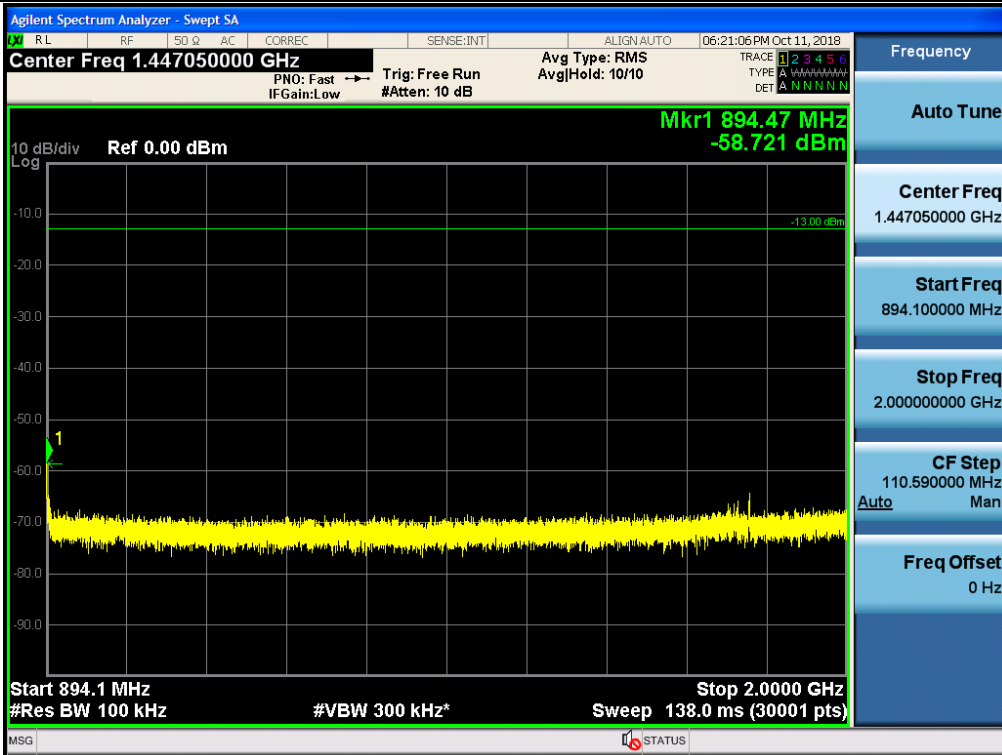

Spurious / Cellular / Downlink / LTE 5 MHz / Low / 150 kHz ~ 30 MHz

Spurious / Cellular / Downlink / LTE 5 MHz / Low / 30 MHz ~ Low edge

Spurious / Cellular / Downlink / LTE 5 MHz / Low / High edge ~ 2 GHz

Spurious / Cellular / Downlink / LTE 5 MHz / Low / 2 GHz ~ 4 GHz

Spurious / Cellular / Downlink / LTE 5 MHz / Low / 4 GHz ~ 6 GHz

Spurious / Cellular / Downlink / LTE 5 MHz / Low / 6 GHz ~ 8 GHz

Spurious / Cellular / Downlink / LTE 5 MHz / Low / 8 GHz ~ 10 GHz

Spurious / Cellular / Downlink / LTE 5 MHz / Middle / 9 kHz ~ 150 kHz

Spurious / Cellular / Downlink / LTE 5 MHz / Middle / 150 kHz ~ 30 MHz

Spurious / Cellular / Downlink / LTE 5 MHz / Middle / 30 MHz ~ Low edge

Spurious / Cellular / Downlink / LTE 5 MHz / Middle / High edge ~ 2 GHz

Spurious / Cellular / Downlink / LTE 5 MHz / Middle / 2 GHz ~ 4 GHz

Spurious / Cellular / Downlink / LTE 5 MHz / Middle / 4 GHz ~ 6 GHz