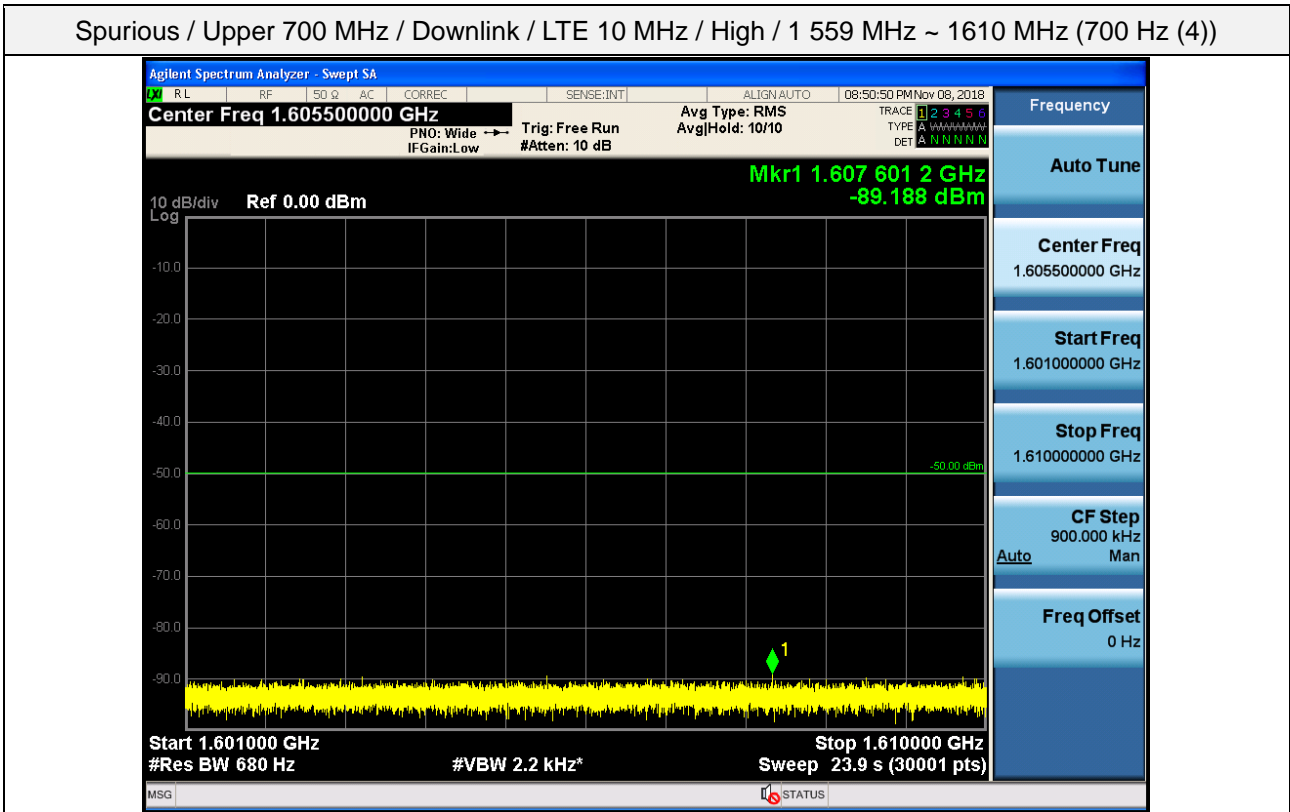

Spurious / Upper 700 MHz / Downlink / LTE 10 MHz / High / 4 GHz ~ 6 GHz

Spurious / Upper 700 MHz / Downlink / LTE 10 MHz / High / 6 GHz ~ 8 GHz

Spurious / Upper 700 MHz / Downlink / LTE 10 MHz / High / 763 MHz ~ 775 MHz

Spurious / Upper 700 MHz / Downlink / LTE 10 MHz / High / 793 MHz ~ 805 GHz

Spurious / Upper 700 MHz / Downlink / LTE 10 MHz / High / 1 559 MHz ~ 1610 MHz (1 MHz)

Spurious / Upper 700 MHz / Downlink / LTE 10 MHz / High / 1 559 MHz ~ 1610 MHz (700 Hz (1))

Spurious / Upper 700 MHz / Downlink / LTE 10 MHz / High / 1 559 MHz ~ 1610 MHz (700 Hz (2))

Spurious / Upper 700 MHz / Downlink / LTE 10 MHz / High / 1 559 MHz ~ 1610 MHz (700 Hz (3))

Spurious / Upper 700 MHz / Downlink / LTE 10 MHz / High / 1 559 MHz ~ 1610 MHz (700 Hz (4))