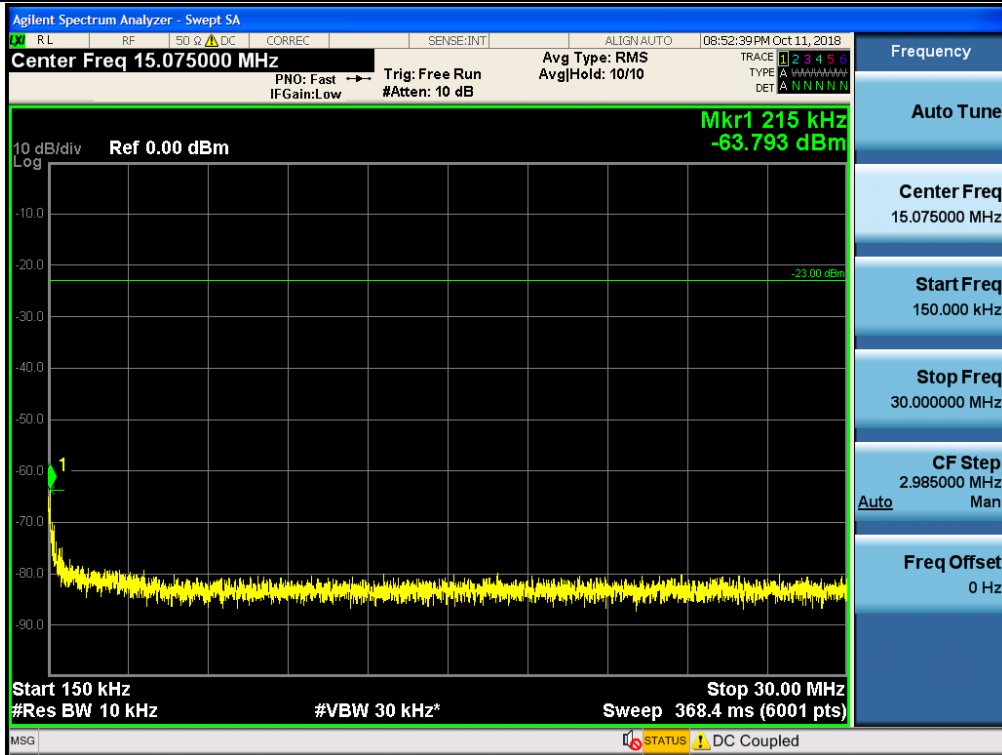

Spurious / Cellular / Uplink / LTE 5 MHz / Low / 9 kHz ~ 150 kHz

Spurious / Cellular / Uplink / LTE 5 MHz / Low / 150 kHz ~ 30 MHz

Spurious / Cellular / Uplink / LTE 5 MHz / Low / 30 MHz ~ Low edge

Spurious / Cellular / Uplink / LTE 5 MHz / Low / High edge ~ 2 GHz

Spurious / Cellular / Uplink / LTE 5 MHz / Low / 2 GHz ~ 4 GHz

Spurious / Cellular / Uplink / LTE 5 MHz / Low / 4 GHz ~ 6 GHz

Spurious / Cellular / Uplink / LTE 5 MHz / Low / 6 GHz ~ 8 GHz

Spurious / Cellular / Uplink / LTE 5 MHz / Low / 8 GHz ~ 10 GHz

Spurious / Cellular / Uplink / LTE 5 MHz / Middle / 9 kHz ~ 150 kHz

Spurious / Cellular / Uplink / LTE 5 MHz / Middle / 150 kHz ~ 30 MHz

Spurious / Cellular / Uplink / LTE 5 MHz / Middle / 30 MHz ~ Low edge