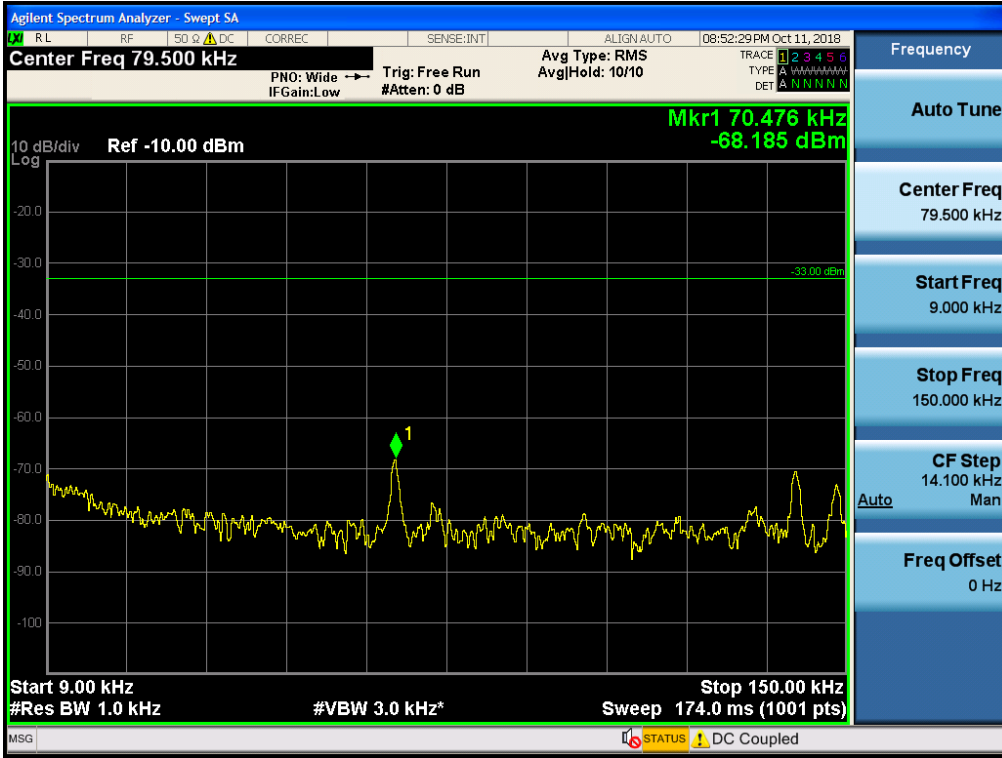

Spurious / Cellular / Uplink / LTE 5 MHz / Low / 9 kHz ~ 150 kHz

Spurious / Cellular / Uplink / LTE 5 MHz / Low / 150 kHz ~ 30 MHz

Spurious / Cellular / Uplink / LTE 5 MHz / Low / 30 MHz ~ Low edge

Spurious / Cellular / Uplink / LTE 5 MHz / Low / High edge ~ 2 GHz

Spurious / Cellular / Uplink / LTE 5 MHz / Low / 2 GHz ~ 4 GHz

Spurious / Cellular / Uplink / LTE 5 MHz / Low / 4 GHz ~ 6 GHz

Spurious / Cellular / Uplink / LTE 5 MHz / Low / 6 GHz ~ 8 GHz

Spurious / Cellular / Uplink / LTE 5 MHz / Low / 8 GHz ~ 10 GHz

Spurious / Cellular / Uplink / LTE 5 MHz / Middle / 9 kHz ~ 150 kHz

Spurious / Cellular / Uplink / LTE 5 MHz / Middle / 150 kHz ~ 30 MHz

Spurious / Cellular / Uplink / LTE 5 MHz / Middle / 30 MHz ~ Low edge