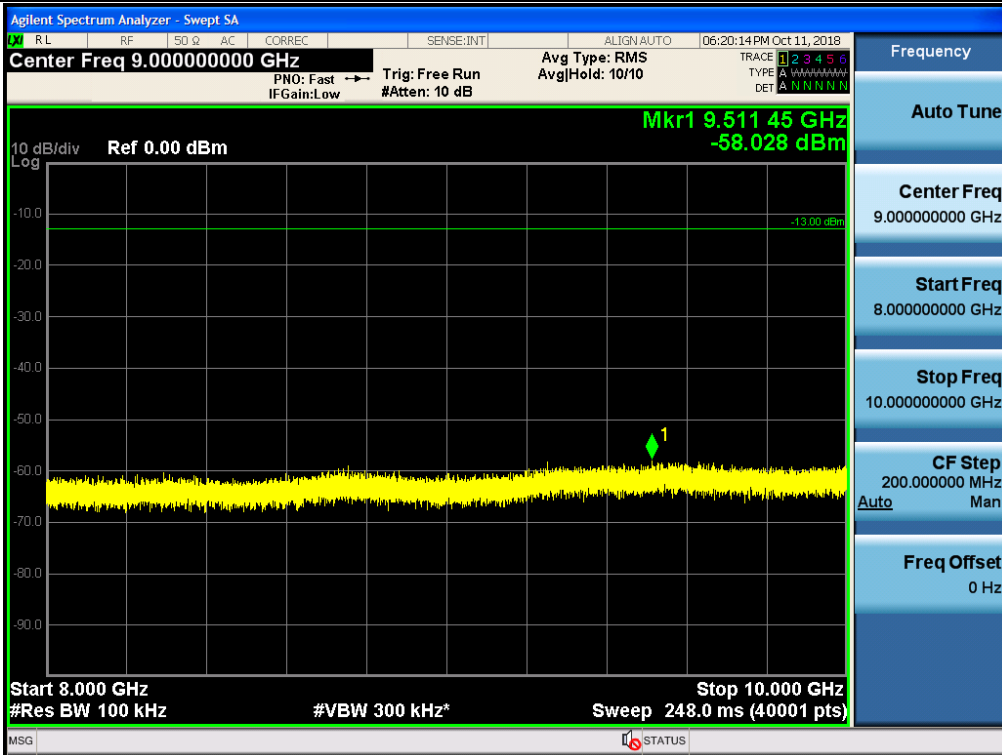

Spurious / Cellular / Downlink / LTE 5 MHz / Low / 150 kHz ~ 30 MHz

Spurious / Cellular / Downlink / LTE 5 MHz / Low / 30 MHz ~ Low edge

Spurious / Cellular / Downlink / LTE 5 MHz / Low / High edge ~ 2 GHz

Spurious / Cellular / Downlink / LTE 5 MHz / Low / 2 GHz ~ 4 GHz

Spurious / Cellular / Downlink / LTE 5 MHz / Low / 4 GHz ~ 6 GHz

Spurious / Cellular / Downlink / LTE 5 MHz / Low / 6 GHz ~ 8 GHz

Spurious / Cellular / Downlink / LTE 5 MHz / Low / 8 GHz ~ 10 GHz

Spurious / Cellular / Downlink / LTE 5 MHz / Middle / 9 kHz ~ 150 kHz

Spurious / Cellular / Downlink / LTE 5 MHz / Middle / 150 kHz ~ 30 MHz

Spurious / Cellular / Downlink / LTE 5 MHz / Middle / 30 MHz ~ Low edge

Spurious / Cellular / Downlink / LTE 5 MHz / Middle / High edge ~ 2 GHz

Spurious / Cellular / Downlink / LTE 5 MHz / Middle / 2 GHz ~ 4 GHz

Spurious / Cellular / Downlink / LTE 5 MHz / Middle / 4 GHz ~ 6 GHz