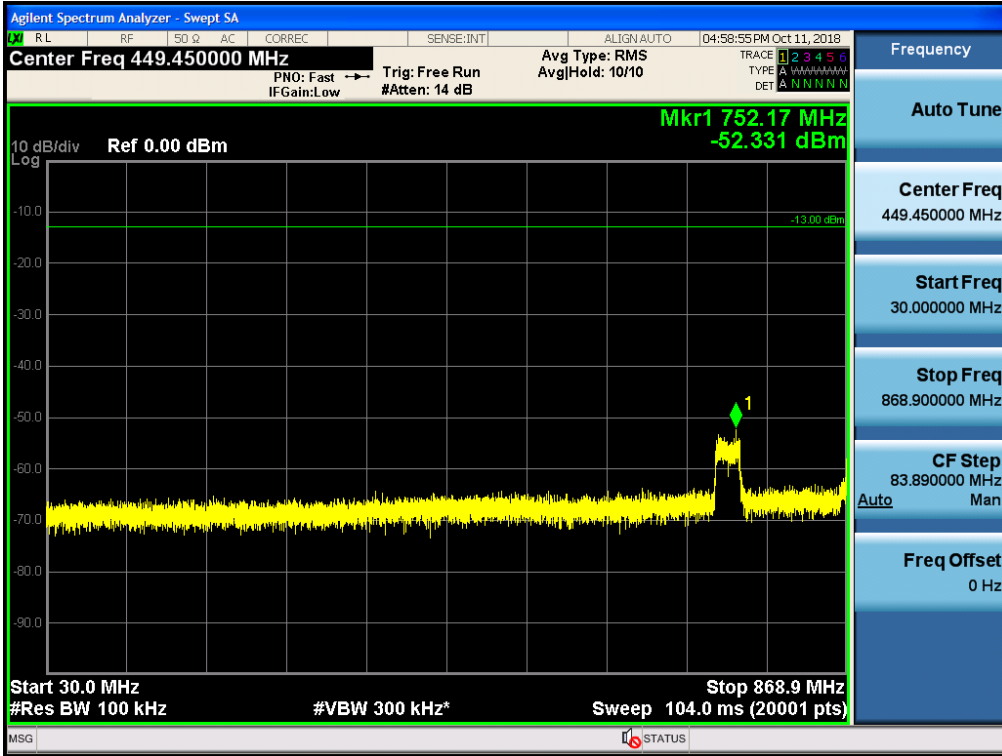

Spurious / Cellular / Uplink / LTE 5 MHz / High / 8 GHz ~ 10 GHz

Spurious / Cellular / Downlink / CDMA / Low / 30 MHz ~ Low edge

Spurious / Cellular / Downlink / CDMA / Low / High edge ~ 2 GHz

Spurious / Cellular / Downlink / CDMA / Low / 2 GHz ~ 4 GHz

Spurious / Cellular / Downlink / CDMA / Low / 4 GHz ~ 6 GHz

Spurious / Cellular / Downlink / CDMA / Low / 6 GHz ~ 8 GHz

Spurious / Cellular / Downlink / CDMA / Low / 8 GHz ~ 10 GHz

Spurious / Cellular / Downlink / CDMA / Middle / 9 kHz ~ 150 kHz

Spurious / Cellular / Downlink / CDMA / Middle / 150 kHz ~ 30 MHz

Spurious / Cellular / Downlink / CDMA / Middle / 30 MHz ~ Low edge

Spurious / Cellular / Downlink / CDMA / Middle / High edge ~ 2 GHz

Spurious / Cellular / Downlink / CDMA / Middle / 2 GHz ~ 4 GHz