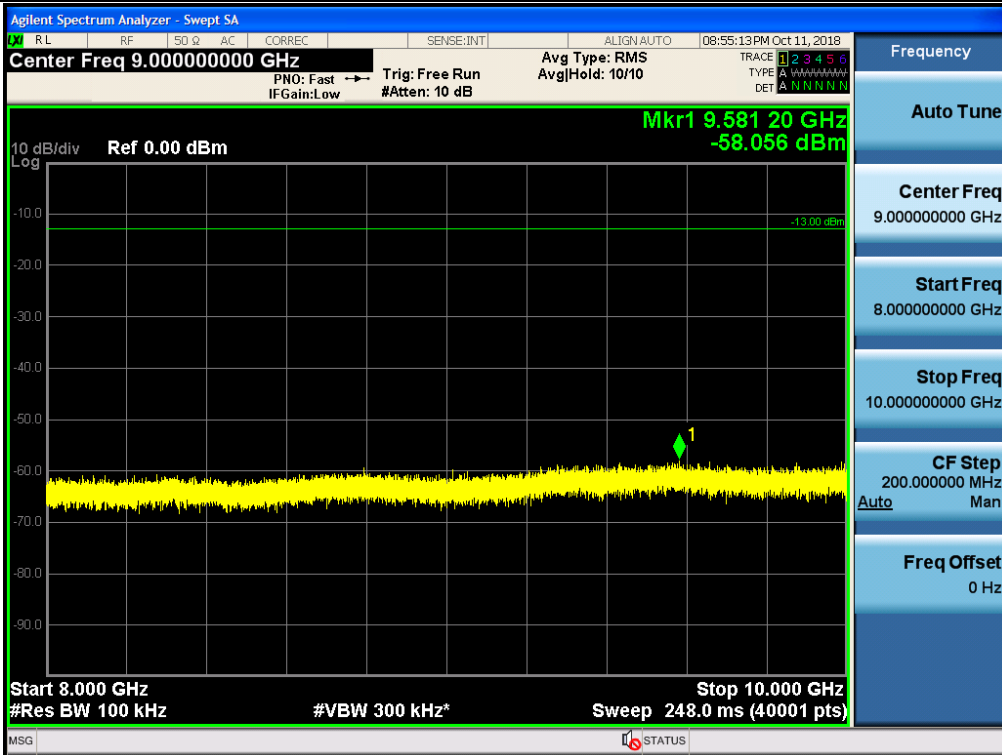

Spurious / Cellular / Uplink / LTE 5 MHz / Middle / 8 GHz ~ 10 GHz

Spurious / Cellular / Uplink / LTE 5 MHz / High / 9 kHz ~ 150 kHz

Spurious / Cellular / Uplink / LTE 5 MHz / High / 150 kHz ~ 30 MHz

Spurious / Cellular / Uplink / LTE 5 MHz / High / 30 MHz ~ Low edge

Spurious / Cellular / Uplink / LTE 5 MHz / High / High edge ~ 2 GHz

Spurious / Cellular / Uplink / LTE 5 MHz / High / 2 GHz ~ 4 GHz

Spurious / Cellular / Uplink / LTE 5 MHz / High / 4 GHz ~ 6 GHz

Spurious / Cellular / Uplink / LTE 5 MHz / High / 6 GHz ~ 8 GHz

Spurious / Cellular / Uplink / LTE 5 MHz / High / 8 GHz ~ 10 GHz

Spurious / Cellular / Downlink / CDMA / Low / 30 MHz ~ Low edge

Spurious / Cellular / Downlink / CDMA / Low / High edge ~ 2 GHz

Spurious / Cellular / Downlink / CDMA / Low / 2 GHz ~ 4 GHz