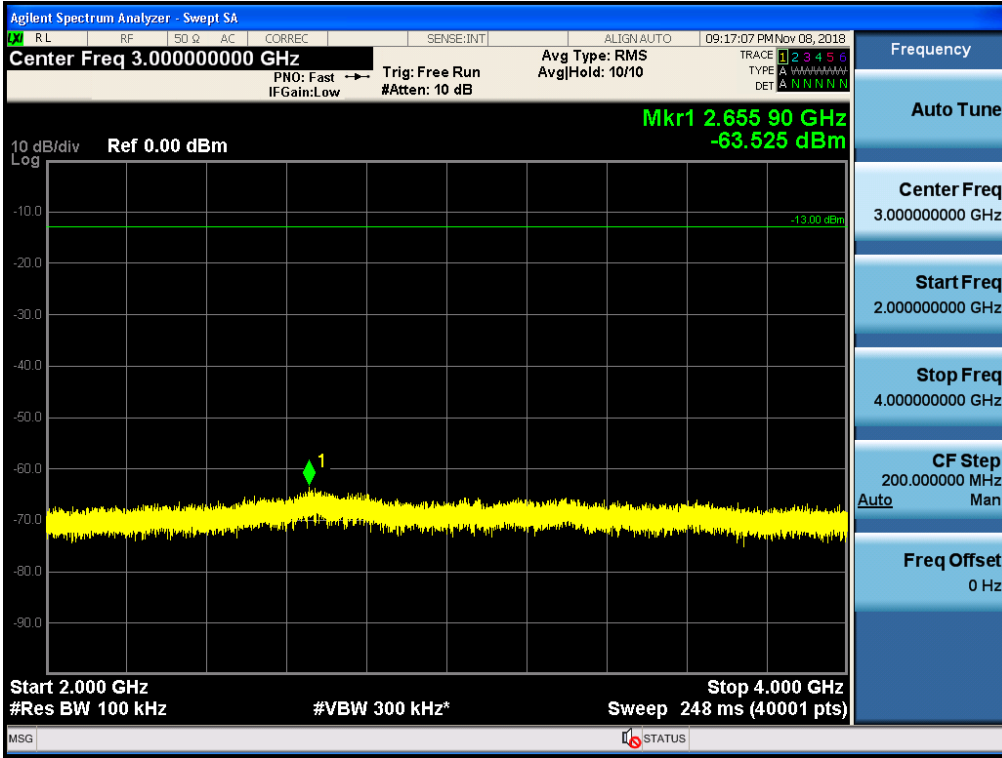

Spurious / Cellular / Uplink / CDMA / High / 9 kHz ~ 150 kHz

Spurious / Cellular / Uplink / CDMA / High / 150 kHz ~ 30 MHz

Spurious / Cellular / Uplink / CDMA / High / 30 MHz ~ Low edge

Spurious / Cellular / Uplink / CDMA / High / High edge ~ 2 GHz

Spurious / Cellular / Uplink / CDMA / High / 2 GHz ~ 4 GHz

Spurious / Cellular / Uplink / CDMA / High / 4 GHz ~ 6 GHz

Spurious / Cellular / Uplink / CDMA / High / 6 GHz ~ 8 GHz

Spurious / Cellular / Uplink / CDMA / High / 8 GHz ~ 10 GHz