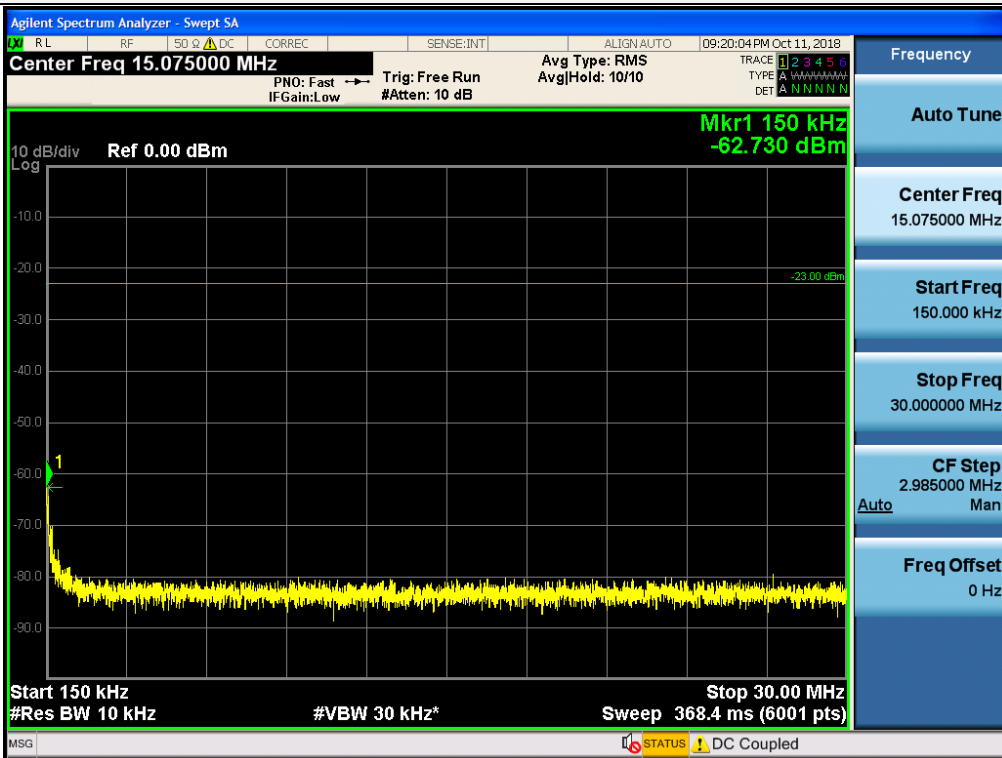

Spurious / Cellular / Uplink / CDMA / Middle / 2 GHz ~ 4 GHz

Spurious / Cellular / Uplink / CDMA / Middle / 4 GHz ~ 6 GHz

Spurious / Cellular / Uplink / CDMA / Middle / 6 GHz ~ 8 GHz

Spurious / Cellular / Uplink / CDMA / Middle / 8 GHz ~ 10 GHz

Spurious / Cellular / Uplink / CDMA / High / 9 kHz ~ 150 kHz

Spurious / Cellular / Uplink / CDMA / High / 150 kHz ~ 30 MHz

Spurious / Cellular / Uplink / CDMA / High / 30 MHz ~ Low edge

Spurious / Cellular / Uplink / CDMA / High / High edge ~ 2 GHz