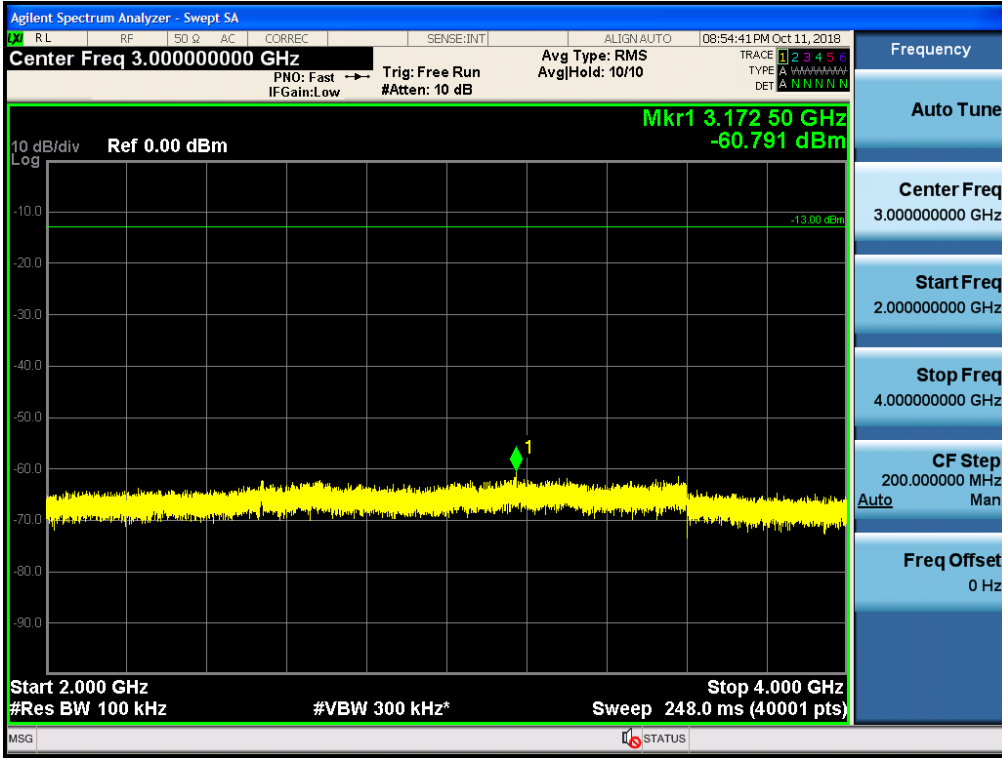

Spurious / Cellular / Uplink / LTE 5 MHz / Middle / High edge ~ 2 GHz

Spurious / Cellular / Uplink / LTE 5 MHz / Middle / 2 GHz ~ 4 GHz

Spurious / Cellular / Uplink / LTE 5 MHz / Middle / 4 GHz ~ 6 GHz

Spurious / Cellular / Uplink / LTE 5 MHz / Middle / 6 GHz ~ 8 GHz

Spurious / Cellular / Uplink / LTE 5 MHz / Middle / 8 GHz ~ 10 GHz

Spurious / Cellular / Uplink / LTE 5 MHz / High / 9 kHz ~ 150 kHz

Spurious / Cellular / Uplink / LTE 5 MHz / High / 150 kHz ~ 30 MHz

Spurious / Cellular / Uplink / LTE 5 MHz / High / 30 MHz ~ Low edge

Spurious / Cellular / Uplink / LTE 5 MHz / High / High edge ~ 2 GHz

Spurious / Cellular / Uplink / LTE 5 MHz / High / 2 GHz ~ 4 GHz

Spurious / Cellular / Uplink / LTE 5 MHz / High / 4 GHz ~ 6 GHz

Spurious / Cellular / Uplink / LTE 5 MHz / High / 6 GHz ~ 8 GHz