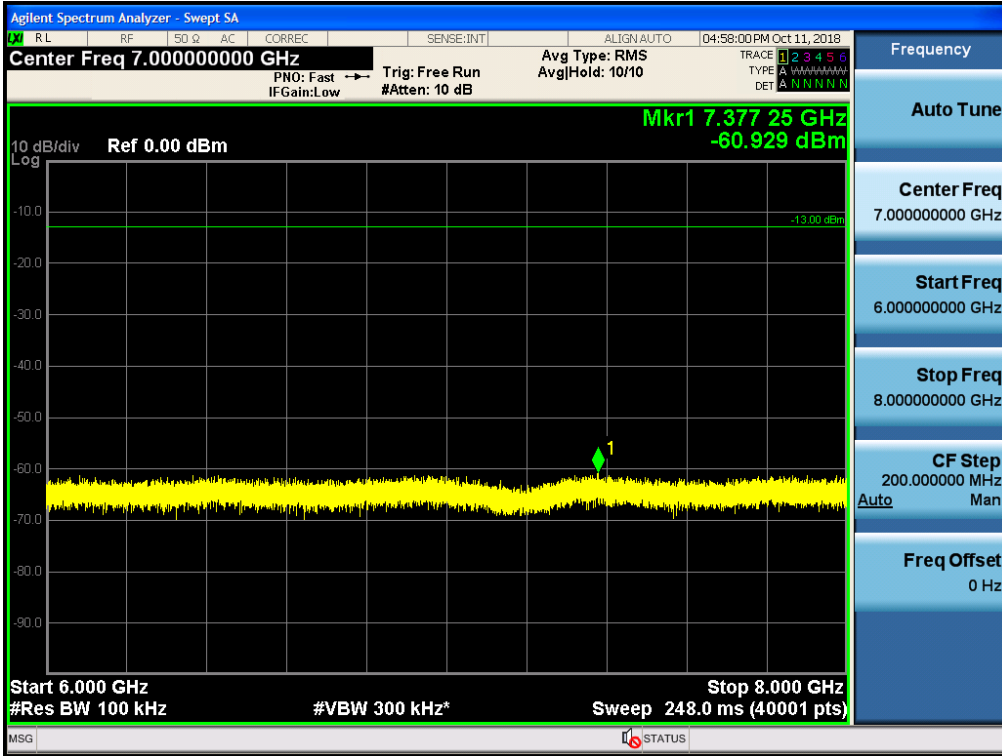

Spurious / Cellular / Uplink / LTE 5 MHz / High / High edge ~ 2 GHz

Spurious / Cellular / Uplink / LTE 5 MHz / High / 2 GHz ~ 4 GHz

Spurious / Cellular / Uplink / LTE 5 MHz / High / 4 GHz ~ 6 GHz

Spurious / Cellular / Uplink / LTE 5 MHz / High / 6 GHz ~ 8 GHz

Spurious / Cellular / Uplink / LTE 5 MHz / High / 8 GHz ~ 10 GHz

Spurious / Cellular / Downlink / CDMA / Low / 30 MHz ~ Low edge

Spurious / Cellular / Downlink / CDMA / Low / High edge ~ 2 GHz

Spurious / Cellular / Downlink / CDMA / Low / 2 GHz ~ 4 GHz

Spurious / Cellular / Downlink / CDMA / Low / 4 GHz ~ 6 GHz

Spurious / Cellular / Downlink / CDMA / Low / 6 GHz ~ 8 GHz

Spurious / Cellular / Downlink / CDMA / Low / 8 GHz ~ 10 GHz

Spurious / Cellular / Downlink / CDMA / Middle / 9 kHz ~ 150 kHz