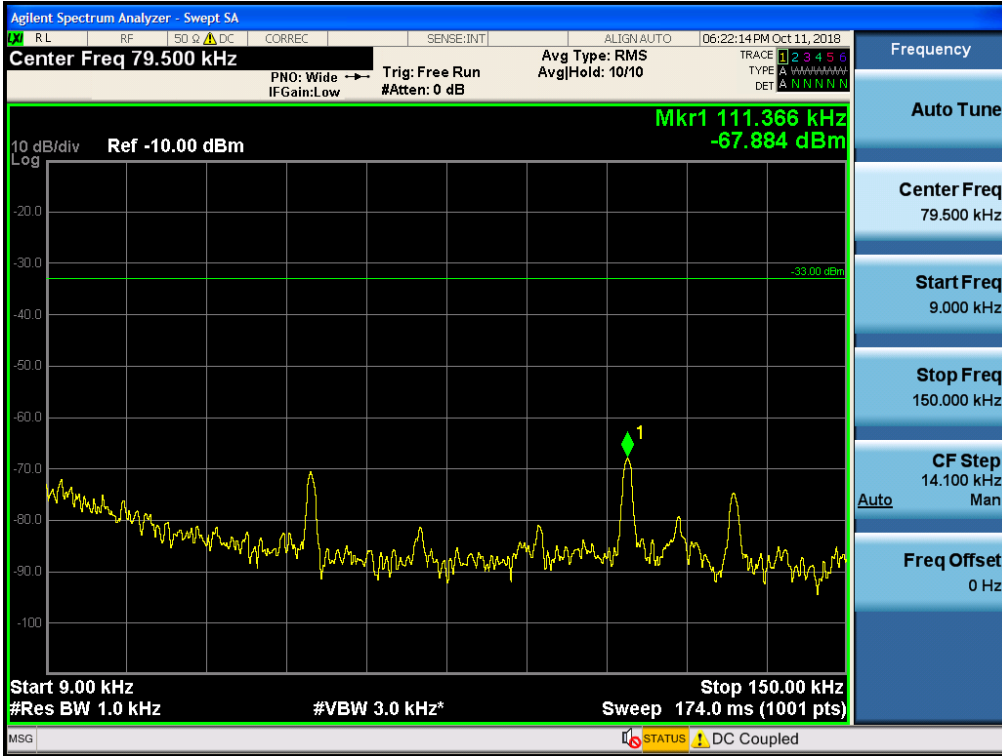

Spurious / Cellular / Downlink / LTE 5 MHz / Middle / 9 kHz ~ 150 kHz

Spurious / Cellular / Downlink / LTE 5 MHz / Middle / 150 kHz ~ 30 MHz

Spurious / Cellular / Downlink / LTE 5 MHz / Middle / 30 MHz ~ Low edge

Spurious / Cellular / Downlink / LTE 5 MHz / Middle / High edge ~ 2 GHz

Spurious / Cellular / Downlink / LTE 5 MHz / Middle / 2 GHz ~ 4 GHz

Spurious / Cellular / Downlink / LTE 5 MHz / Middle / 4 GHz ~ 6 GHz

Spurious / Cellular / Downlink / LTE 5 MHz / Middle / 6 GHz ~ 8 GHz

Spurious / Cellular / Downlink / LTE 5 MHz / Middle / 8 GHz ~ 10 GHz

Spurious / Cellular / Downlink / LTE 5 MHz / High / 9 kHz ~ 150 kHz

Spurious / Cellular / Downlink / LTE 5 MHz / High / 150 kHz ~ 30 MHz

Spurious / Cellular / Downlink / LTE 5 MHz / High / 30 MHz ~ Low edge

Spurious / Cellular / Downlink / LTE 5 MHz / High / High edge ~ 2 GHz