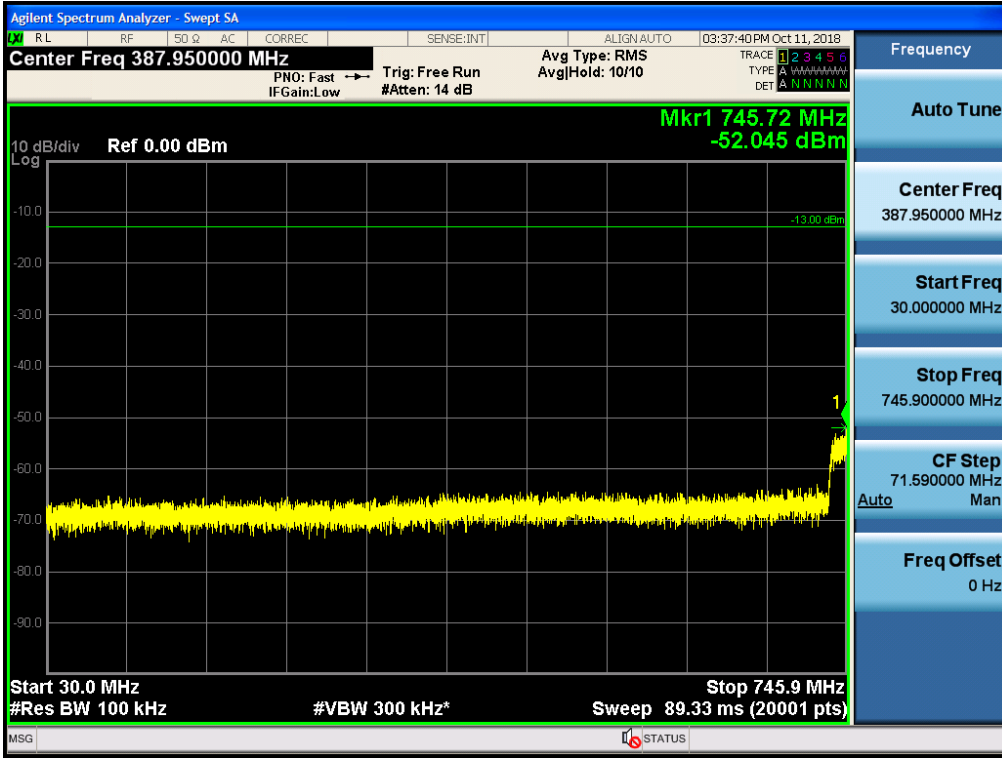

Spurious / Upper 700 MHz / Downlink / LTE 10 MHz / Middle / 1 559 MHz ~ 1610 MHz (700 Hz (4))

Spurious / Upper 700 MHz / Downlink / LTE 10 MHz / High / 9 kHz ~ 150 kHz

Spurious / Upper 700 MHz / Downlink / LTE 10 MHz / High / 150 kHz ~ 30 MHz

Spurious / Upper 700 MHz / Downlink / LTE 10 MHz / High / 30 MHz ~ Low edge

Spurious / Upper 700 MHz / Downlink / LTE 10 MHz / High / High edge ~ 2 GHz

Spurious / Upper 700 MHz / Downlink / LTE 10 MHz / High / 2 GHz ~ 4 GHz

Spurious / Upper 700 MHz / Downlink / LTE 10 MHz / High / 4 GHz ~ 6 GHz

Spurious / Upper 700 MHz / Downlink / LTE 10 MHz / High / 6 GHz ~ 8 GHz

Spurious / Upper 700 MHz / Downlink / LTE 10 MHz / High / 763 MHz ~ 775 MHz