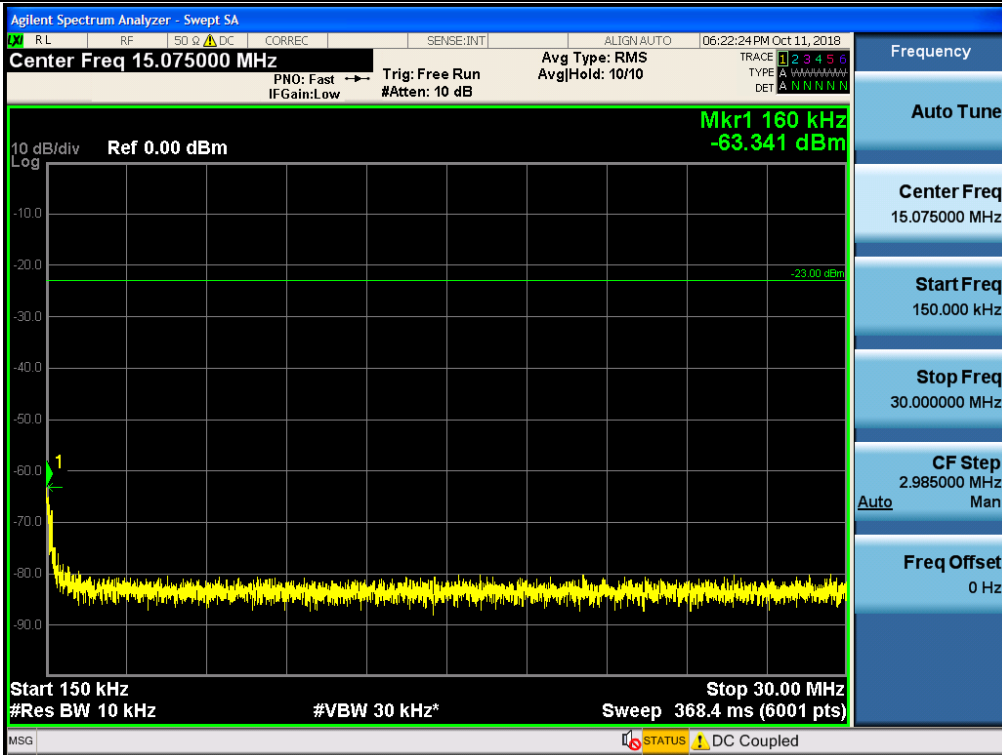

Spurious / Cellular / Downlink / LTE 5 MHz / Middle / High edge ~ 2 GHz

Spurious / Cellular / Downlink / LTE 5 MHz / Middle / 2 GHz ~ 4 GHz

Spurious / Cellular / Downlink / LTE 5 MHz / Middle / 4 GHz ~ 6 GHz

Spurious / Cellular / Downlink / LTE 5 MHz / Middle / 6 GHz ~ 8 GHz

Spurious / Cellular / Downlink / LTE 5 MHz / Middle / 8 GHz ~ 10 GHz

Spurious / Cellular / Downlink / LTE 5 MHz / High / 9 kHz ~ 150 kHz

Spurious / Cellular / Downlink / LTE 5 MHz / High / 150 kHz ~ 30 MHz

Spurious / Cellular / Downlink / LTE 5 MHz / High / 30 MHz ~ Low edge

Spurious / Cellular / Downlink / LTE 5 MHz / High / High edge ~ 2 GHz