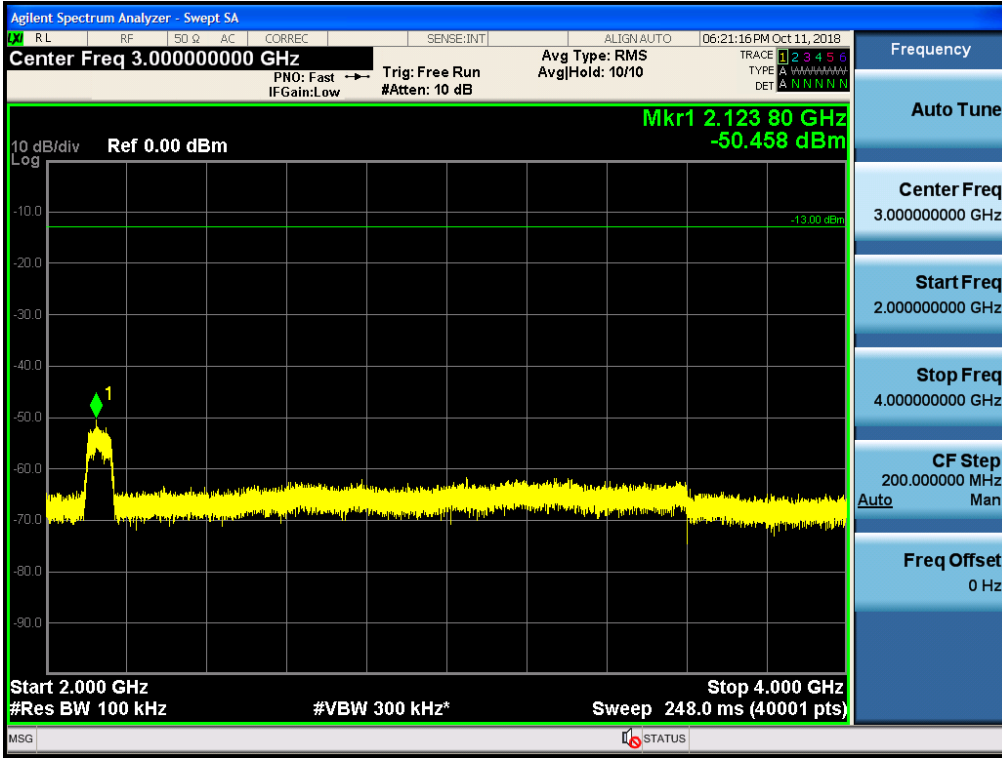

Spurious / Cellular / Downlink / LTE 5 MHz / Low / 150 kHz ~ 30 MHz

Spurious / Cellular / Downlink / LTE 5 MHz / Low / 30 MHz ~ Low edge

Spurious / Cellular / Downlink / LTE 5 MHz / Low / High edge ~ 2 GHz

Spurious / Cellular / Downlink / LTE 5 MHz / Low / 2 GHz ~ 4 GHz

Spurious / Cellular / Downlink / LTE 5 MHz / Low / 4 GHz ~ 6 GHz

Spurious / Cellular / Downlink / LTE 5 MHz / Low / 6 GHz ~ 8 GHz

Spurious / Cellular / Downlink / LTE 5 MHz / Low / 8 GHz ~ 10 GHz

Spurious / Cellular / Downlink / LTE 5 MHz / Middle / 9 kHz ~ 150 kHz

Spurious / Cellular / Downlink / LTE 5 MHz / Middle / 150 kHz ~ 30 MHz

Spurious / Cellular / Downlink / LTE 5 MHz / Middle / 30 MHz ~ Low edge

Spurious / Cellular / Downlink / LTE 5 MHz / Middle / High edge ~ 2 GHz

Spurious / Cellular / Downlink / LTE 5 MHz / Middle / 2 GHz ~ 4 GHz

Spurious / Cellular / Downlink / LTE 5 MHz / Middle / 4 GHz ~ 6 GHz