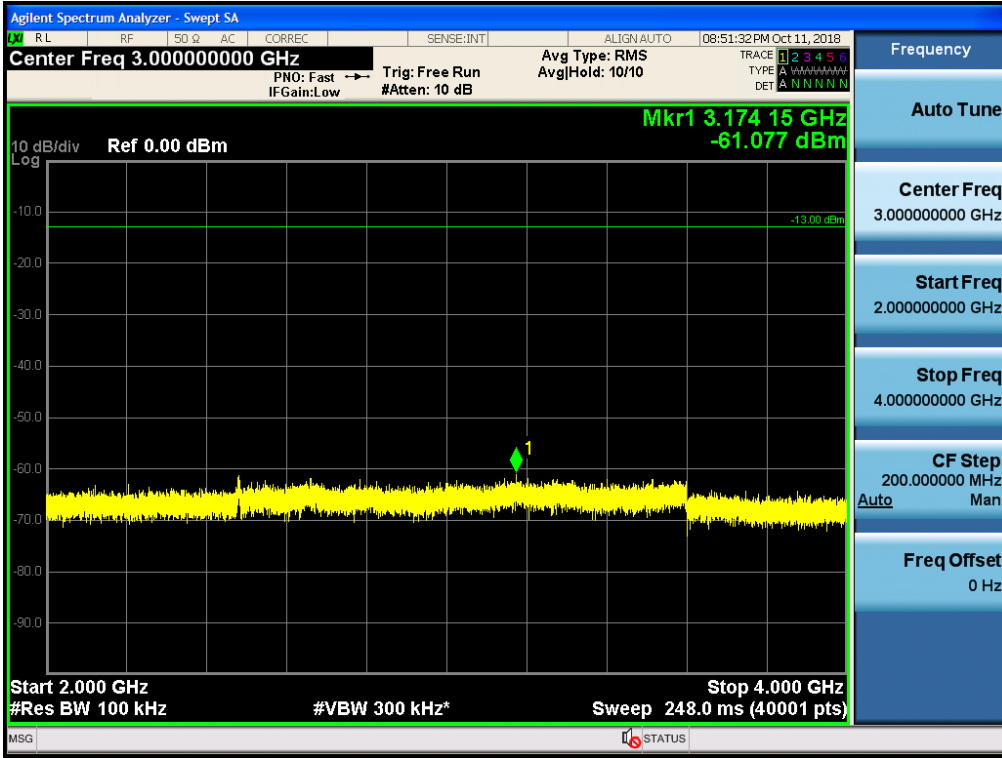

Spurious / Cellular / Uplink / LTE 5 MHz / Low / 9 kHz ~ 150 kHz

Spurious / Cellular / Uplink / LTE 5 MHz / Low / 150 kHz ~ 30 MHz

Spurious / Cellular / Uplink / LTE 5 MHz / Low / 30 MHz ~ Low edge

Spurious / Cellular / Uplink / LTE 5 MHz / Low / High edge ~ 2 GHz

Spurious / Cellular / Uplink / LTE 5 MHz / Low / 2 GHz ~ 4 GHz

Spurious / Cellular / Uplink / LTE 5 MHz / Low / 4 GHz ~ 6 GHz

Spurious / Cellular / Uplink / LTE 5 MHz / Low / 6 GHz ~ 8 GHz

Spurious / Cellular / Uplink / LTE 5 MHz / Low / 8 GHz ~ 10 GHz