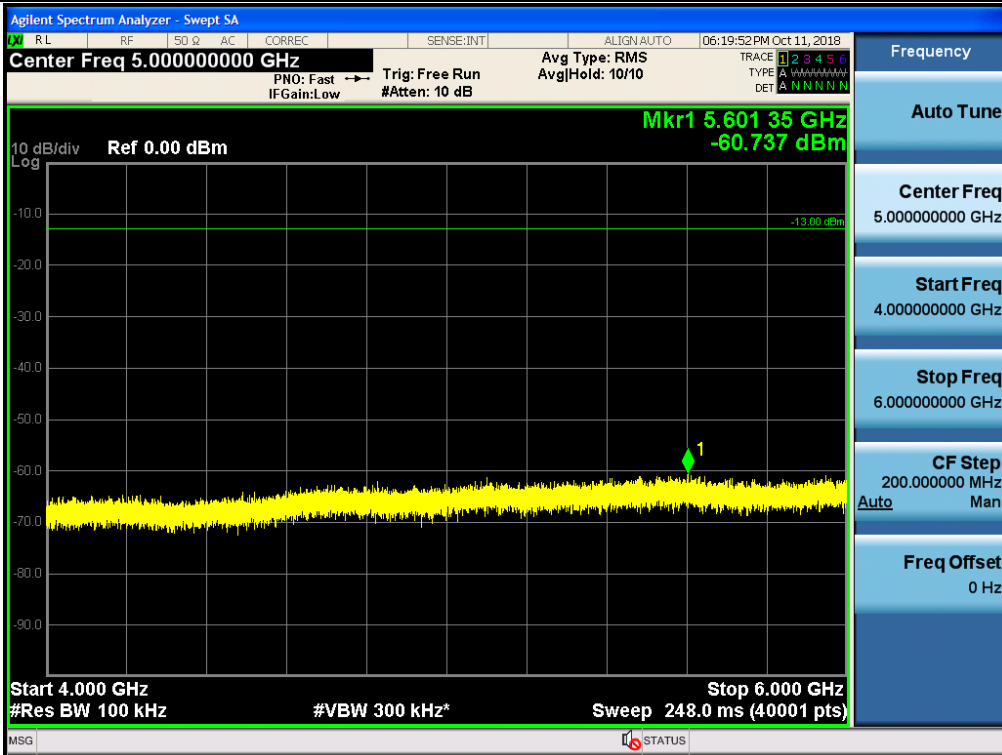

Spurious / Cellular / Downlink / CDMA / High / 4 GHz ~ 6 GHz

Spurious / Cellular / Downlink / CDMA / High / 6 GHz ~ 8 GHz

Spurious / Cellular / Downlink / CDMA / High / 8 GHz ~ 10 GHz

Spurious / Cellular / Downlink / LTE 5 MHz / Low / 9 kHz ~ 150 kHz

Spurious / Cellular / Downlink / LTE 5 MHz / Low / 150 kHz ~ 30 MHz

Spurious / Cellular / Downlink / LTE 5 MHz / Low / 30 MHz ~ Low edge

Spurious / Cellular / Downlink / LTE 5 MHz / Low / High edge ~ 2 GHz

Spurious / Cellular / Downlink / LTE 5 MHz / Low / 2 GHz ~ 4 GHz

Spurious / Cellular / Downlink / LTE 5 MHz / Low / 4 GHz ~ 6 GHz

Spurious / Cellular / Downlink / LTE 5 MHz / Low / 6 GHz ~ 8 GHz

Spurious / Cellular / Downlink / LTE 5 MHz / Low / 8 GHz ~ 10 GHz