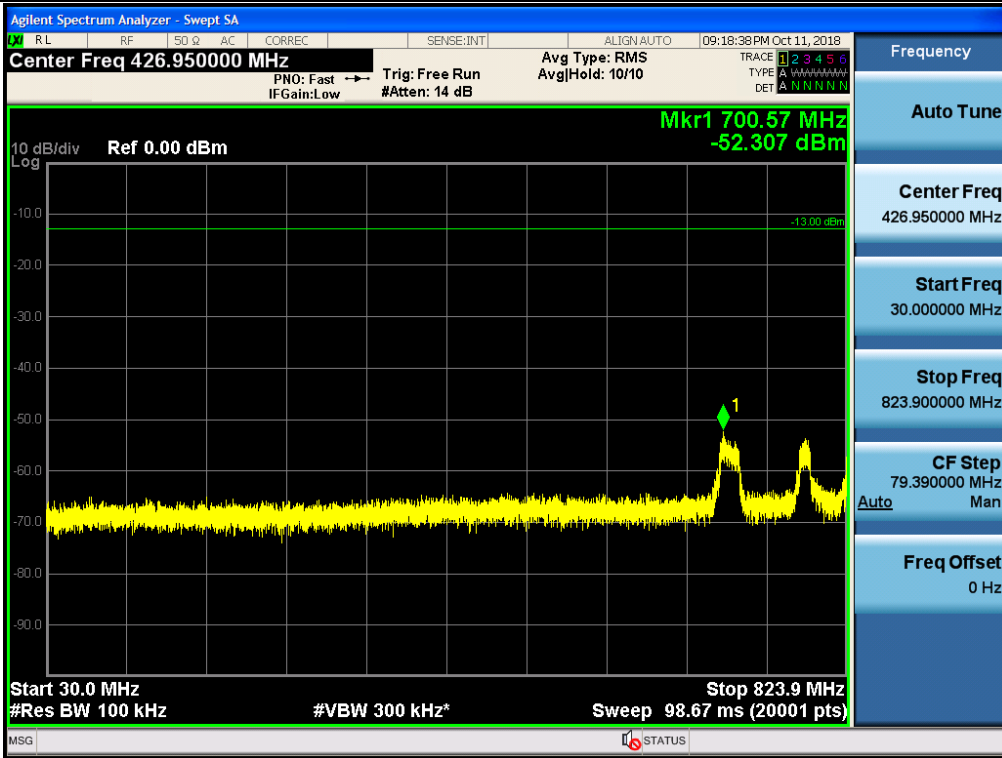

Spurious / Cellular / Uplink / CDMA / Low / 2 GHz ~ 4 GHz

Spurious / Cellular / Uplink / CDMA / Low / 4 GHz ~ 6 GHz

Spurious / Cellular / Uplink / CDMA / Low / 6 GHz ~ 8 GHz

Spurious / Cellular / Uplink / CDMA / Low / 8 GHz ~ 10 GHz

Spurious / Cellular / Uplink / CDMA / Middle / 9 kHz ~ 150 kHz

Spurious / Cellular / Uplink / CDMA / Middle / 150 kHz ~ 30 MHz

Spurious / Cellular / Uplink / CDMA / Middle / 30 MHz ~ Low edge

Spurious / Cellular / Uplink / CDMA / Middle / High edge ~ 2 GHz