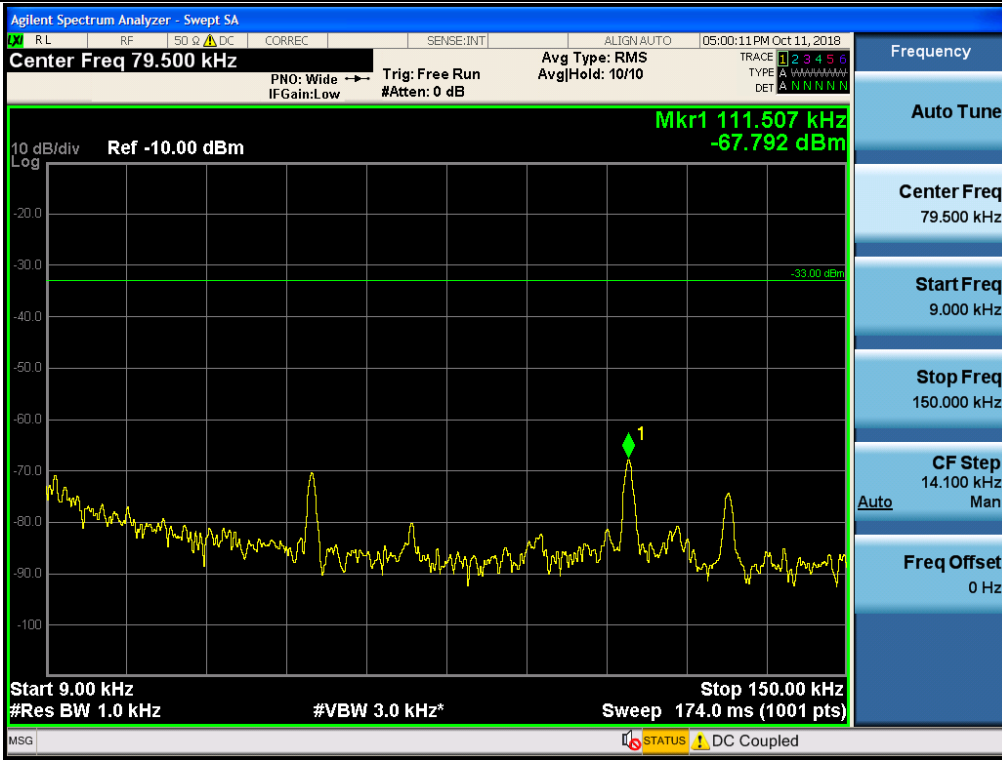

Spurious / Cellular / Downlink / CDMA / Middle / 4 GHz ~ 6 GHz

Spurious / Cellular / Downlink / CDMA / Middle / 6 GHz ~ 8 GHz

Spurious / Cellular / Downlink / CDMA / Middle / 8 GHz ~ 10 GHz

Spurious / Cellular / Downlink / CDMA / High / 9 kHz ~ 150 kHz

Spurious / Cellular / Downlink / CDMA / High / 150 kHz ~ 30 MHz

Spurious / Cellular / Downlink / CDMA / High / 30 MHz ~ Low edge

Spurious / Cellular / Downlink / CDMA / High / High edge ~ 2 GHz

Spurious / Cellular / Downlink / CDMA / High / 2 GHz ~ 4 GHz