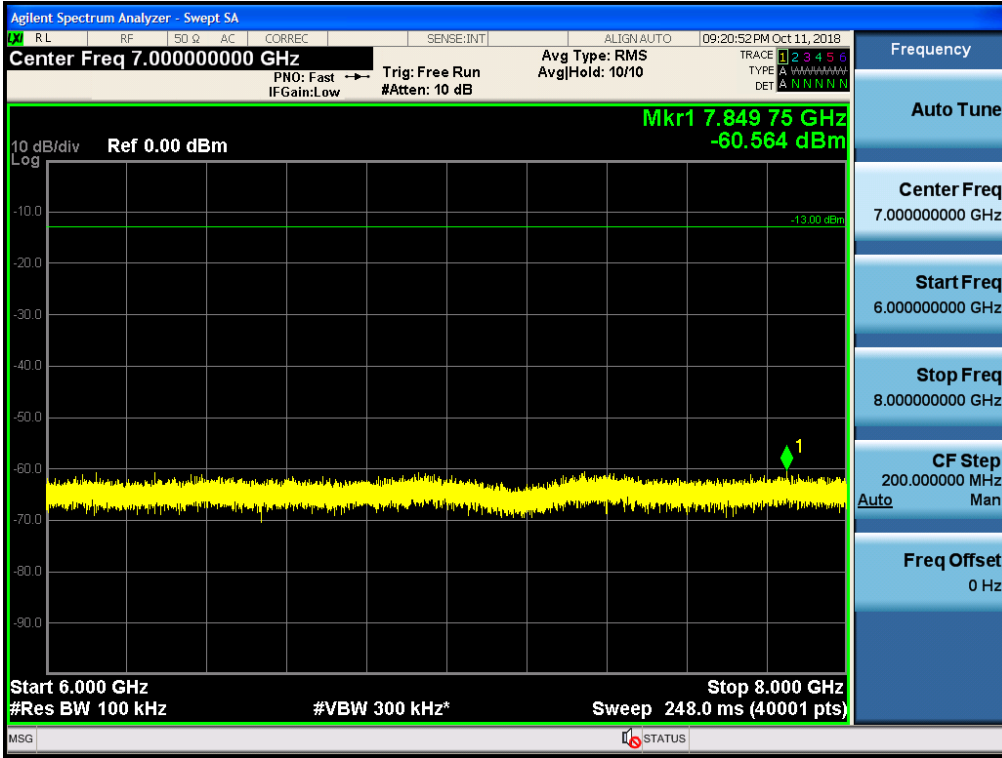

Spurious / Cellular / Uplink / CDMA / High / 9 kHz ~ 150 kHz

Spurious / Cellular / Uplink / CDMA / High / 150 kHz ~ 30 MHz

Spurious / Cellular / Uplink / CDMA / High / 30 MHz ~ Low edge

Spurious / Cellular / Uplink / CDMA / High / High edge ~ 2 GHz

Spurious / Cellular / Uplink / CDMA / High / 2 GHz ~ 4 GHz

Spurious / Cellular / Uplink / CDMA / High / 4 GHz ~ 6 GHz

Spurious / Cellular / Uplink / CDMA / High / 6 GHz ~ 8 GHz

Spurious / Cellular / Uplink / CDMA / High / 8 GHz ~ 10 GHz