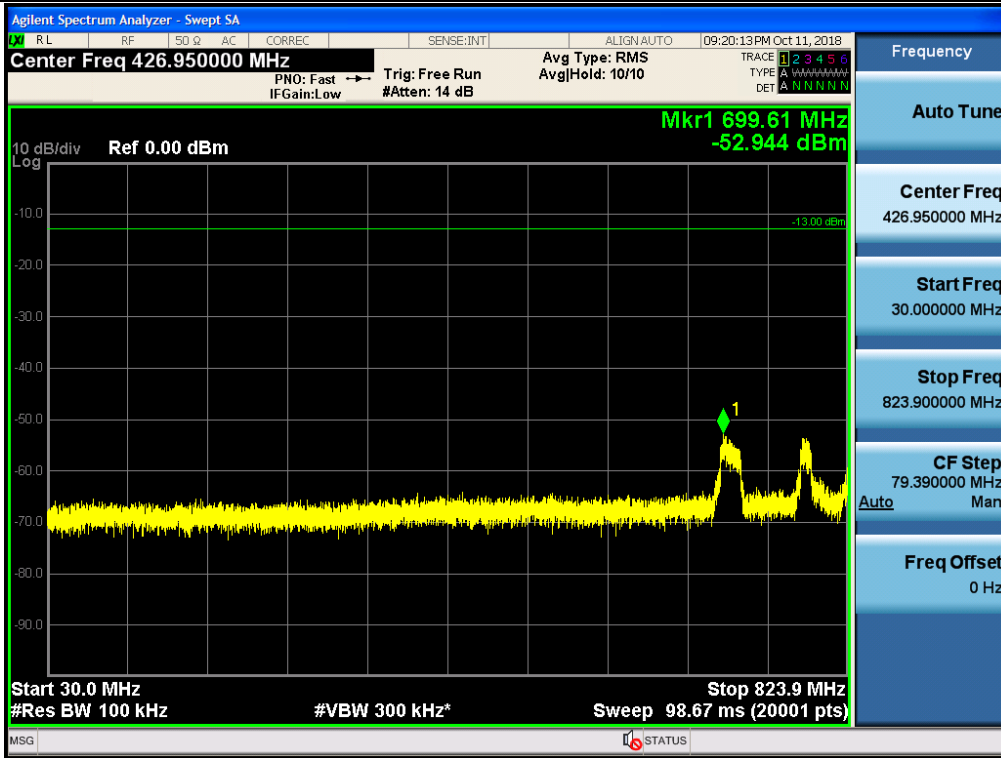

Spurious / Cellular / Uplink / CDMA / Middle / 2 GHz ~ 4 GHz

Spurious / Cellular / Uplink / CDMA / Middle / 4 GHz ~ 6 GHz

Spurious / Cellular / Uplink / CDMA / Middle / 6 GHz ~ 8 GHz

Spurious / Cellular / Uplink / CDMA / Middle / 8 GHz ~ 10 GHz

Spurious / Cellular / Uplink / CDMA / High / 9 kHz ~ 150 kHz

Spurious / Cellular / Uplink / CDMA / High / 150 kHz ~ 30 MHz

Spurious / Cellular / Uplink / CDMA / High / 30 MHz ~ Low edge

Spurious / Cellular / Uplink / CDMA / High / High edge ~ 2 GHz