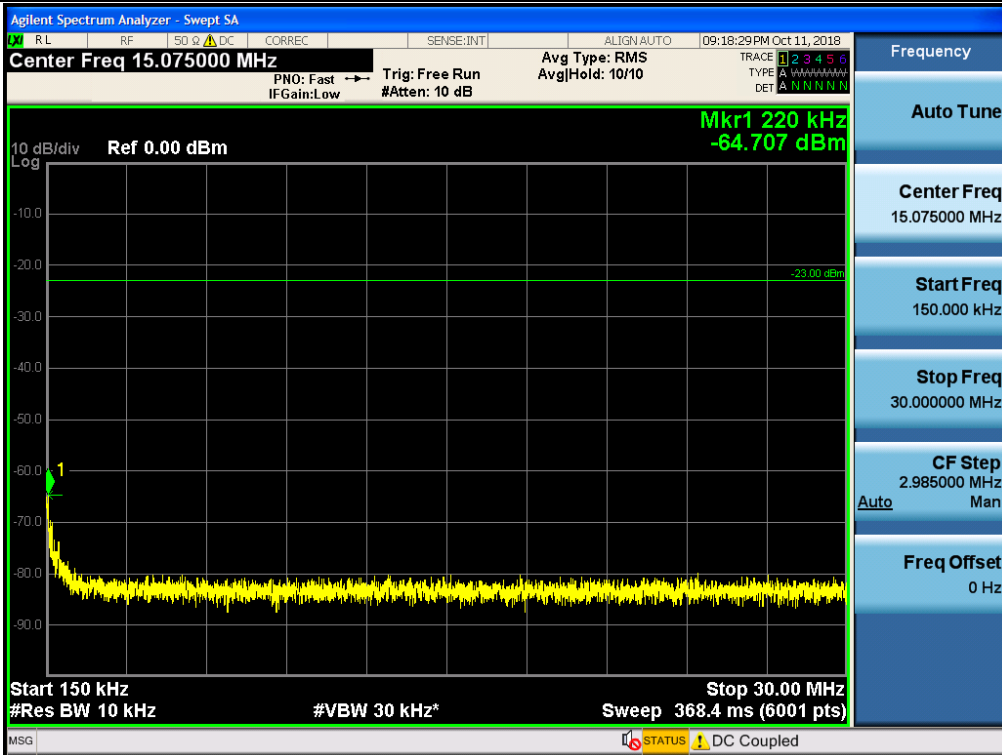

Spurious / Cellular / Uplink / CDMA / Low / 2 GHz ~ 4 GHz

Spurious / Cellular / Uplink / CDMA / Low / 4 GHz ~ 6 GHz

Spurious / Cellular / Uplink / CDMA / Low / 6 GHz ~ 8 GHz

Spurious / Cellular / Uplink / CDMA / Low / 8 GHz ~ 10 GHz

Spurious / Cellular / Uplink / CDMA / Middle / 9 kHz ~ 150 kHz

Spurious / Cellular / Uplink / CDMA / Middle / 150 kHz ~ 30 MHz

Spurious / Cellular / Uplink / CDMA / Middle / 30 MHz ~ Low edge

Spurious / Cellular / Uplink / CDMA / Middle / High edge ~ 2 GHz