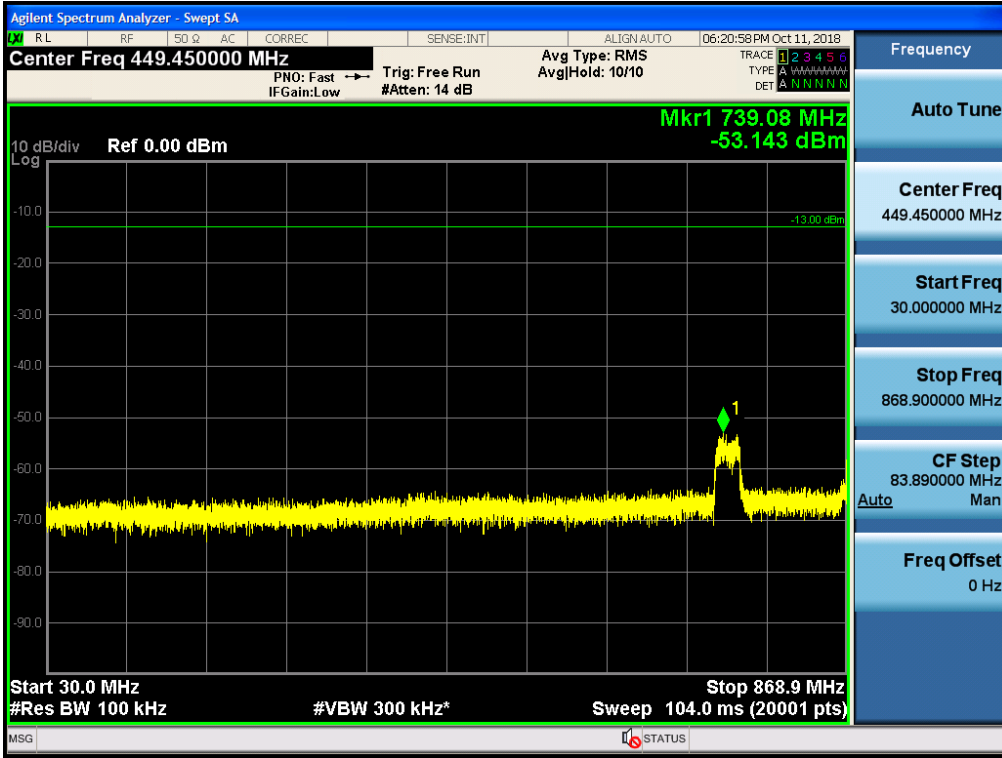

Spurious / Cellular / Downlink / LTE 5 MHz / Low / 150 kHz ~ 30 MHz

Spurious / Cellular / Downlink / LTE 5 MHz / Low / 30 MHz ~ Low edge

Spurious / Cellular / Downlink / LTE 5 MHz / Low / High edge ~ 2 GHz

Spurious / Cellular / Downlink / LTE 5 MHz / Low / 2 GHz ~ 4 GHz

Spurious / Cellular / Downlink / LTE 5 MHz / Low / 4 GHz ~ 6 GHz

Spurious / Cellular / Downlink / LTE 5 MHz / Low / 6 GHz ~ 8 GHz

Spurious / Cellular / Downlink / LTE 5 MHz / Low / 8 GHz ~ 10 GHz

Spurious / Cellular / Downlink / LTE 5 MHz / Middle / 9 kHz ~ 150 kHz

Spurious / Cellular / Downlink / LTE 5 MHz / Middle / 150 kHz ~ 30 MHz

Spurious / Cellular / Downlink / LTE 5 MHz / Middle / 30 MHz ~ Low edge

Spurious / Cellular / Downlink / LTE 5 MHz / Middle / High edge ~ 2 GHz

Spurious / Cellular / Downlink / LTE 5 MHz / Middle / 2 GHz ~ 4 GHz

Spurious / Cellular / Downlink / LTE 5 MHz / Middle / 4 GHz ~ 6 GHz