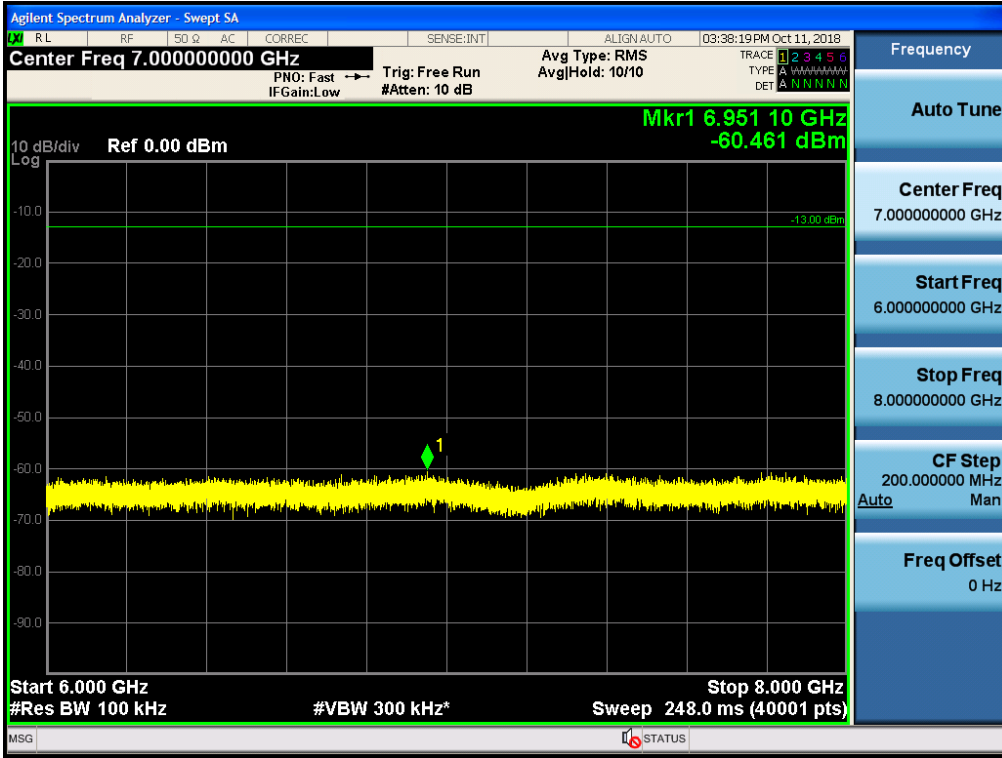

Spurious / Upper 700 MHz / Downlink / LTE 10 MHz / Middle / 1 559 MHz ~ 1610 MHz (700 Hz (4))

Spurious / Upper 700 MHz / Downlink / LTE 10 MHz / High / 9 kHz ~ 150 kHz

Spurious / Upper 700 MHz / Downlink / LTE 10 MHz / High / 150 kHz ~ 30 MHz

Spurious / Upper 700 MHz / Downlink / LTE 10 MHz / High / 30 MHz ~ Low edge

Spurious / Upper 700 MHz / Downlink / LTE 10 MHz / High / High edge ~ 2 GHz

Spurious / Upper 700 MHz / Downlink / LTE 10 MHz / High / 2 GHz ~ 4 GHz

Spurious / Upper 700 MHz / Downlink / LTE 10 MHz / High / 4 GHz ~ 6 GHz

Spurious / Upper 700 MHz / Downlink / LTE 10 MHz / High / 6 GHz ~ 8 GHz

Spurious / Upper 700 MHz / Downlink / LTE 10 MHz / High / 763 MHz ~ 775 MHz

Spurious / Upper 700 MHz / Downlink / LTE 10 MHz / High / 793 MHz ~ 805 GHz

Spurious / Upper 700 MHz / Downlink / LTE 10 MHz / High / 1 559 MHz ~ 1610 MHz (1 MHz)

Spurious / Upper 700 MHz / Downlink / LTE 10 MHz / High / 1 559 MHz ~ 1610 MHz (700 Hz (1))