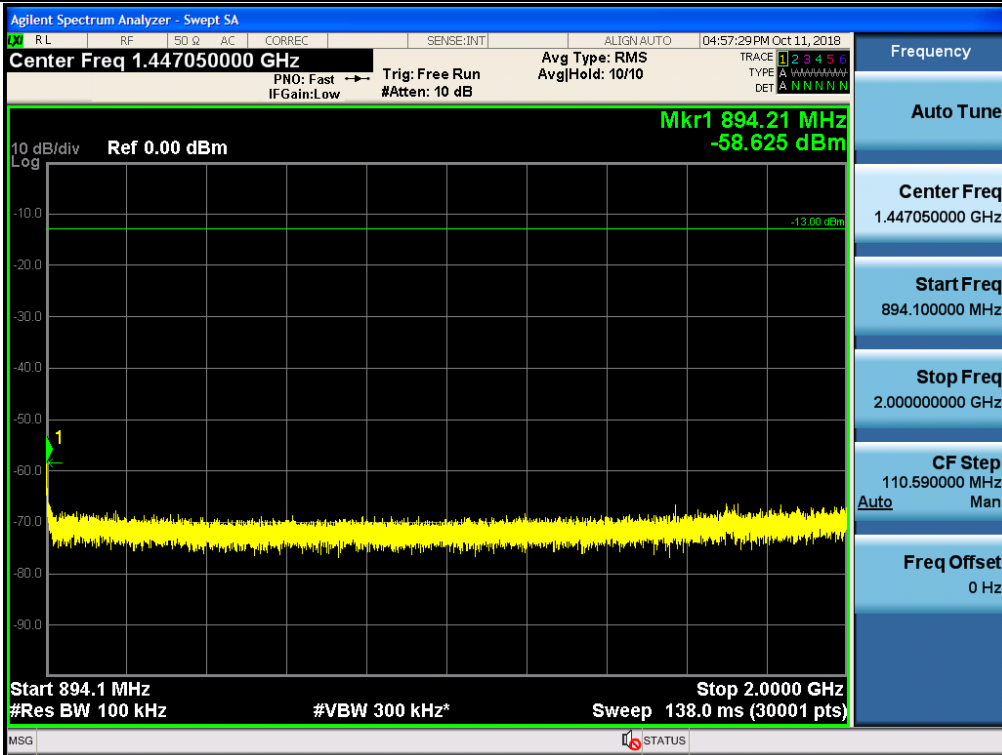

Spurious / Cellular / Uplink / LTE 5 MHz / High / High edge ~ 2 GHz

Spurious / Cellular / Uplink / LTE 5 MHz / High / 2 GHz ~ 4 GHz

Spurious / Cellular / Uplink / LTE 5 MHz / High / 4 GHz ~ 6 GHz

Spurious / Cellular / Uplink / LTE 5 MHz / High / 6 GHz ~ 8 GHz

Spurious / Cellular / Uplink / LTE 5 MHz / High / 8 GHz ~ 10 GHz

Spurious / Cellular / Downlink / CDMA / Low / 30 MHz ~ Low edge

Spurious / Cellular / Downlink / CDMA / Low / High edge ~ 2 GHz

Spurious / Cellular / Downlink / CDMA / Low / 2 GHz ~ 4 GHz