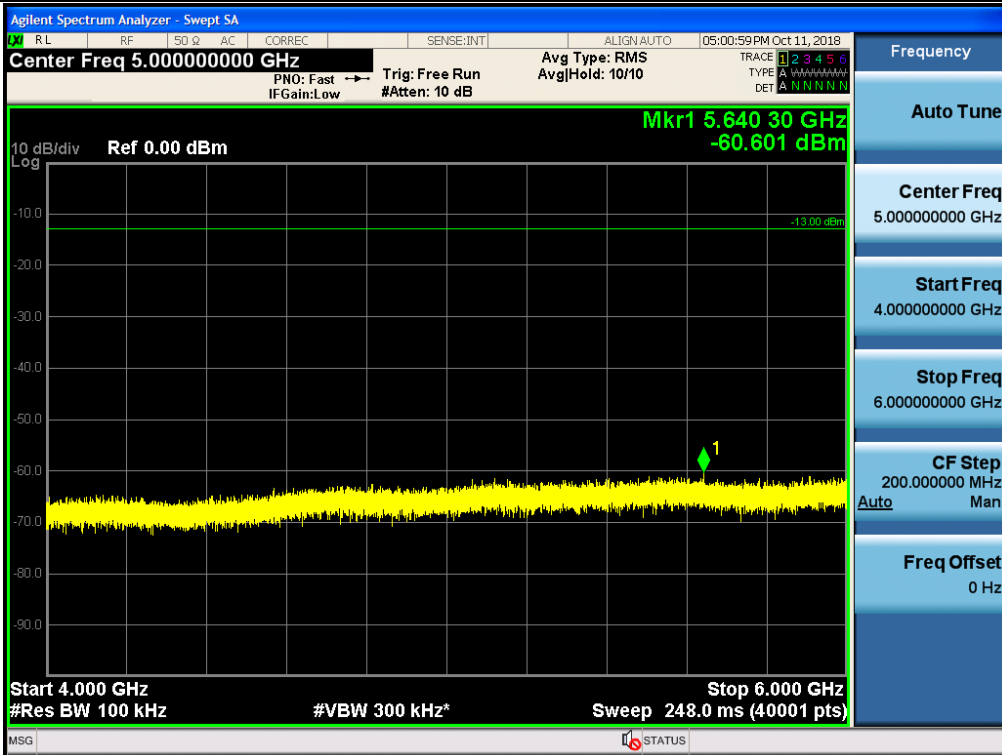

Spurious / Cellular / Downlink / CDMA / High / 150 kHz ~ 30 MHz

Spurious / Cellular / Downlink / CDMA / High / 30 MHz ~ Low edge

Spurious / Cellular / Downlink / CDMA / High / High edge ~ 2 GHz

Spurious / Cellular / Downlink / CDMA / High / 2 GHz ~ 4 GHz

Spurious / Cellular / Downlink / CDMA / High / 4 GHz ~ 6 GHz

Spurious / Cellular / Downlink / CDMA / High / 6 GHz ~ 8 GHz

Spurious / Cellular / Downlink / CDMA / High / 8 GHz ~ 10 GHz

Spurious / Cellular / Downlink / LTE 5 MHz / Low / 9 kHz ~ 150 kHz

Spurious / Cellular / Downlink / LTE 5 MHz / Low / 150 kHz ~ 30 MHz

Spurious / Cellular / Downlink / LTE 5 MHz / Low / 30 MHz ~ Low edge

Spurious / Cellular / Downlink / LTE 5 MHz / Low / High edge ~ 2 GHz