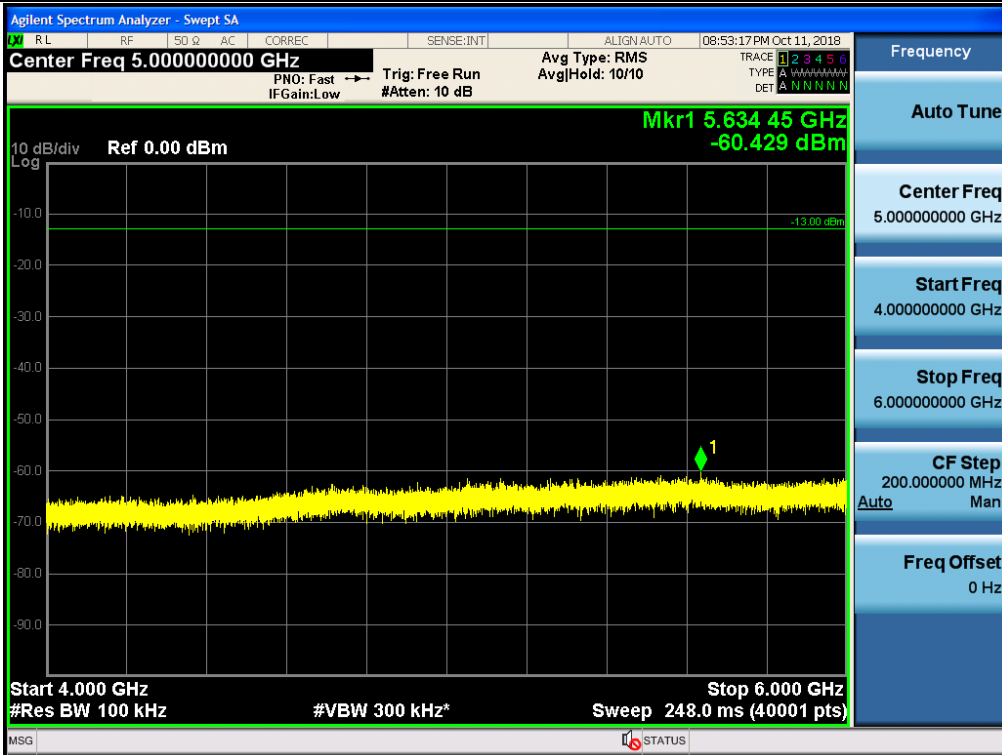

Spurious / Cellular / Uplink / LTE 5 MHz / Low / 2 GHz ~ 4 GHz

Spurious / Cellular / Uplink / LTE 5 MHz / Low / 4 GHz ~ 6 GHz

Spurious / Cellular / Uplink / LTE 5 MHz / Low / 6 GHz ~ 8 GHz

Spurious / Cellular / Uplink / LTE 5 MHz / Low / 8 GHz ~ 10 GHz

Spurious / Cellular / Uplink / LTE 5 MHz / Middle / 9 kHz ~ 150 kHz

Spurious / Cellular / Uplink / LTE 5 MHz / Middle / 150 kHz ~ 30 MHz

Spurious / Cellular / Uplink / LTE 5 MHz / Middle / 30 MHz ~ Low edge

Spurious / Cellular / Uplink / LTE 5 MHz / Middle / High edge ~ 2 GHz

Spurious / Cellular / Uplink / LTE 5 MHz / Middle / 2 GHz ~ 4 GHz

Spurious / Cellular / Uplink / LTE 5 MHz / Middle / 4 GHz ~ 6 GHz

Spurious / Cellular / Uplink / LTE 5 MHz / Middle / 6 GHz ~ 8 GHz