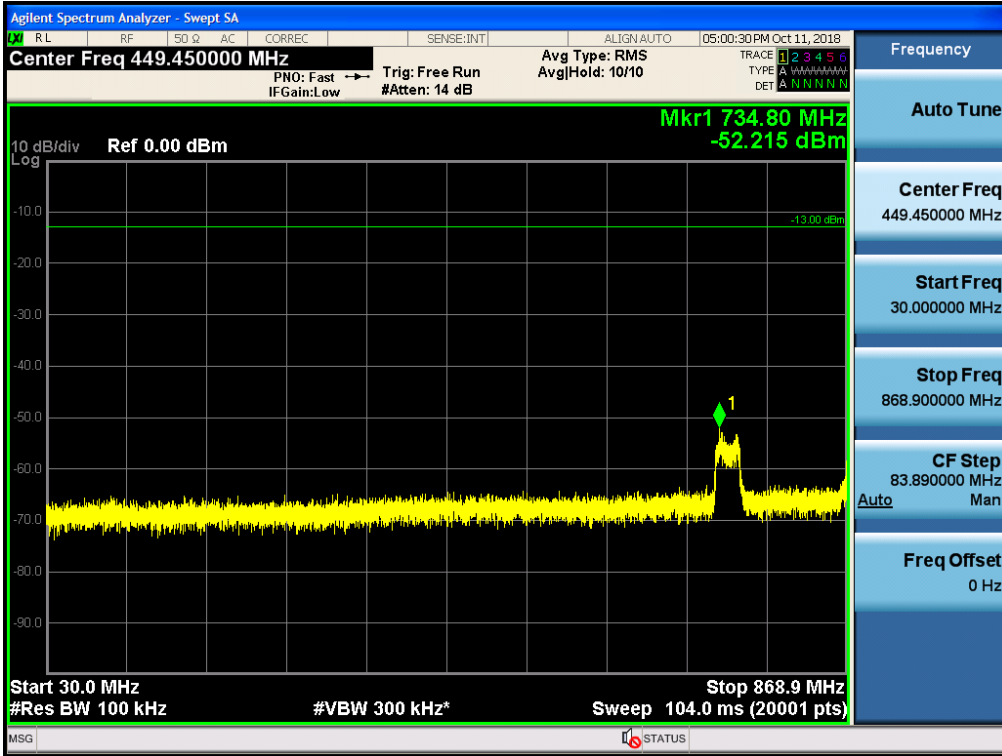

Spurious / Cellular / Downlink / CDMA / Middle / 150 kHz ~ 30 MHz

Spurious / Cellular / Downlink / CDMA / Middle / 30 MHz ~ Low edge

Spurious / Cellular / Downlink / CDMA / Middle / High edge ~ 2 GHz

Spurious / Cellular / Downlink / CDMA / Middle / 2 GHz ~ 4 GHz

Spurious / Cellular / Downlink / CDMA / Middle / 4 GHz ~ 6 GHz

Spurious / Cellular / Downlink / CDMA / Middle / 6 GHz ~ 8 GHz

Spurious / Cellular / Downlink / CDMA / Middle / 8 GHz ~ 10 GHz

Spurious / Cellular / Downlink / CDMA / High / 9 kHz ~ 150 kHz

Spurious / Cellular / Downlink / CDMA / High / 150 kHz ~ 30 MHz

Spurious / Cellular / Downlink / CDMA / High / 30 MHz ~ Low edge

Spurious / Cellular / Downlink / CDMA / High / High edge ~ 2 GHz

Spurious / Cellular / Downlink / CDMA / High / 2 GHz ~ 4 GHz