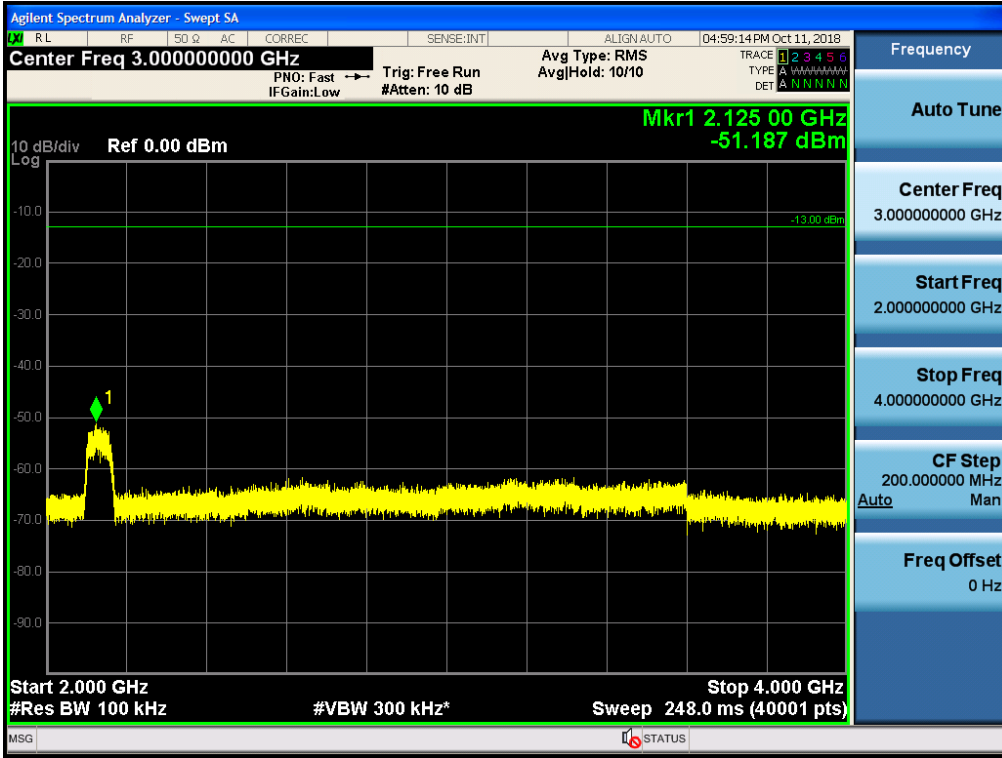

Spurious / Cellular / Downlink / CDMA / Middle / 150 kHz ~ 30 MHz

Spurious / Cellular / Downlink / CDMA / Middle / 30 MHz ~ Low edge

Spurious / Cellular / Downlink / CDMA / Middle / High edge ~ 2 GHz

Spurious / Cellular / Downlink / CDMA / Middle / 2 GHz ~ 4 GHz