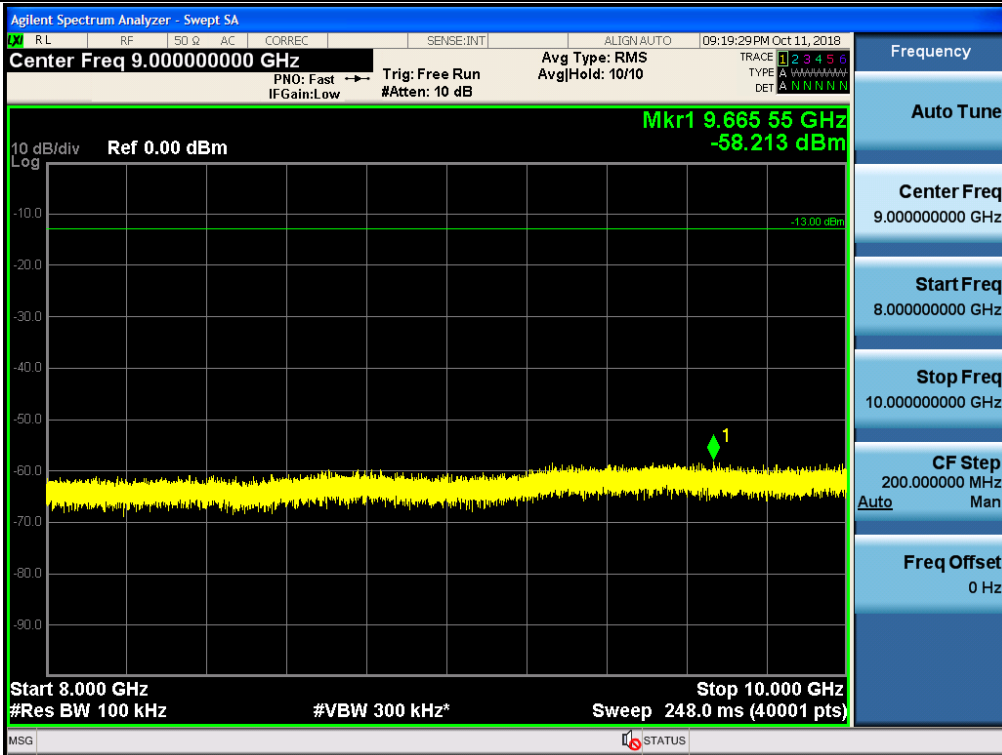

Spurious / Cellular / Uplink / CDMA / Middle / 2 GHz ~ 4 GHz

Spurious / Cellular / Uplink / CDMA / Middle / 4 GHz ~ 6 GHz

Spurious / Cellular / Uplink / CDMA / Middle / 6 GHz ~ 8 GHz

Spurious / Cellular / Uplink / CDMA / Middle / 8 GHz ~ 10 GHz

Spurious / Cellular / Uplink / CDMA / High / 9 kHz ~ 150 kHz

Spurious / Cellular / Uplink / CDMA / High / 150 kHz ~ 30 MHz

Spurious / Cellular / Uplink / CDMA / High / 30 MHz ~ Low edge

Spurious / Cellular / Uplink / CDMA / High / High edge ~ 2 GHz