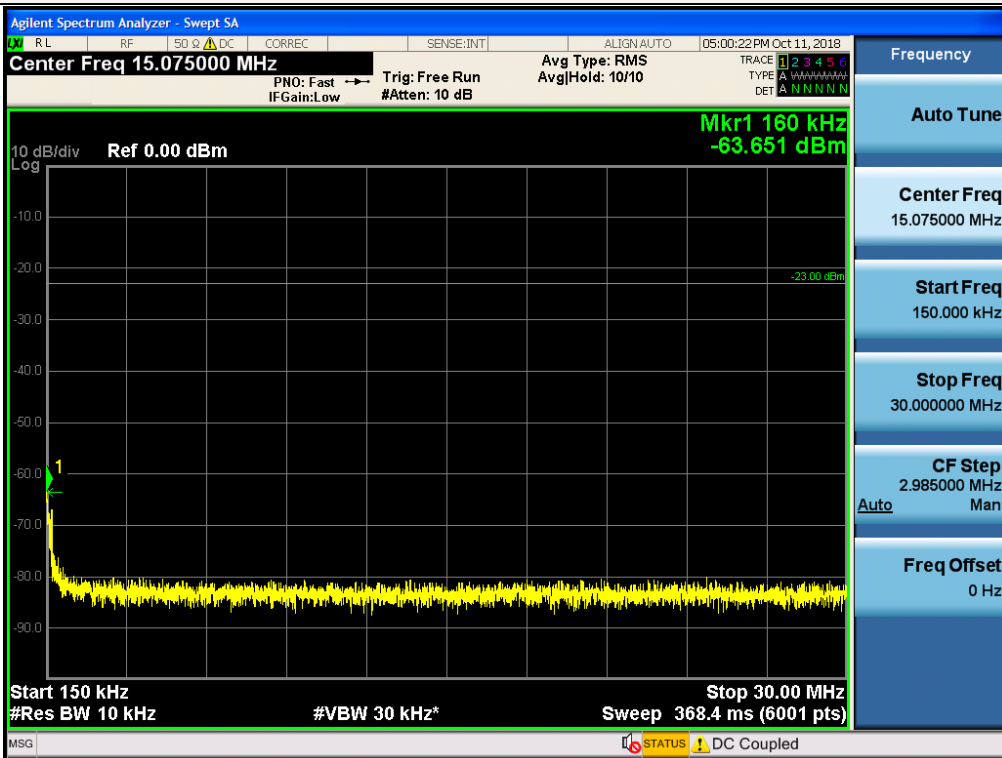

Spurious / Cellular / Downlink / CDMA / Middle / 4 GHz ~ 6 GHz

Spurious / Cellular / Downlink / CDMA / Middle / 6 GHz ~ 8 GHz

Spurious / Cellular / Downlink / CDMA / Middle / 8 GHz ~ 10 GHz

Spurious / Cellular / Downlink / CDMA / High / 9 kHz ~ 150 kHz

Spurious / Cellular / Downlink / CDMA / High / 150 kHz ~ 30 MHz

Spurious / Cellular / Downlink / CDMA / High / 30 MHz ~ Low edge

Spurious / Cellular / Downlink / CDMA / High / High edge ~ 2 GHz

Spurious / Cellular / Downlink / CDMA / High / 2 GHz ~ 4 GHz