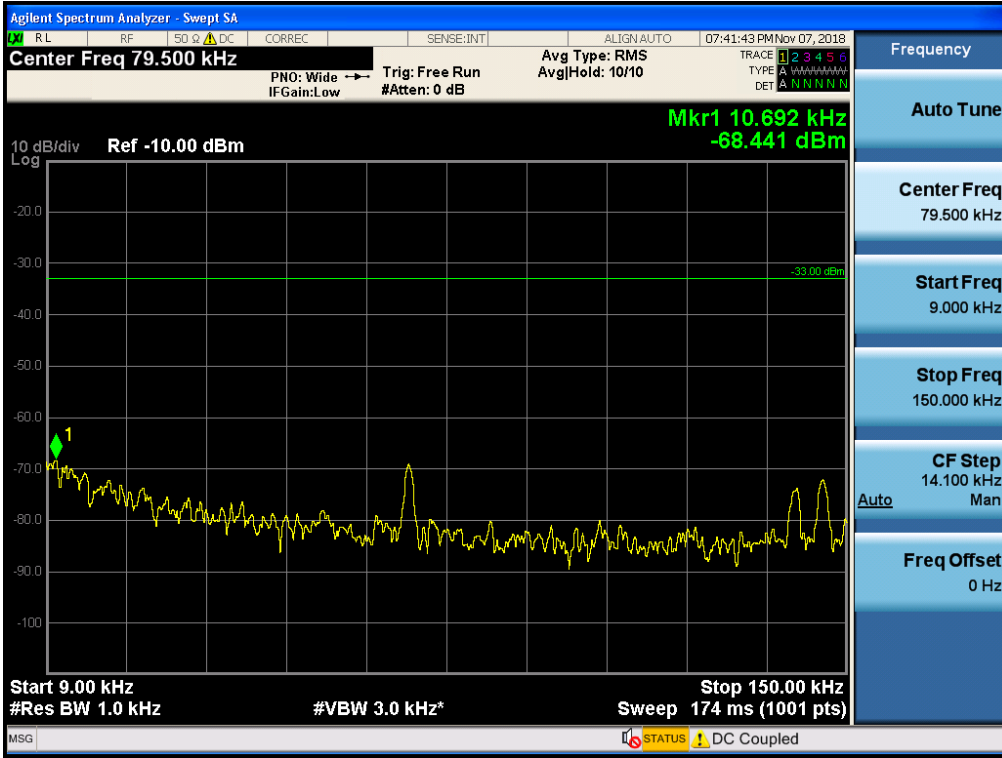

Spurious / Upper 700 MHz / Uplink / LTE 10 MHz / Middle / 6 GHz ~ 8 GHz

Spurious / Upper 700 MHz / Uplink / LTE 10 MHz / Middle / 763 MHz ~ 775 MHz

Spurious / Upper 700 MHz / Uplink / LTE 10 MHz / Middle / 1 559 MHz ~ 1610 MHz (700 Hz (1))

Spurious / Upper 700 MHz / Uplink / LTE 10 MHz / Middle / 1 559 MHz ~ 1610 MHz (700 Hz (2))

Spurious / Upper 700 MHz / Uplink / LTE 10 MHz / Middle / 1 559 MHz ~ 1610 MHz (700 Hz (3))

Spurious / Upper 700 MHz / Uplink / LTE 10 MHz / Middle / 1 559 MHz ~ 1610 MHz (700 Hz (4))

Spurious / Upper 700 MHz / Uplink / LTE 10 MHz / High / 9 kHz ~ 150 kHz

Spurious / Upper 700 MHz / Uplink / LTE 10 MHz / High / 150 kHz ~ 30 MHz

Spurious / Upper 700 MHz / Uplink / LTE 10 MHz / High / 30 MHz ~ Low edge

Spurious / Upper 700 MHz / Uplink / LTE 10 MHz / High / High edge ~ 2 GHz

Spurious / Upper 700 MHz / Uplink / LTE 10 MHz / High / 2 GHz ~ 4 GHz

Spurious / Upper 700 MHz / Uplink / LTE 10 MHz / High / 4 GHz ~ 6 GHz