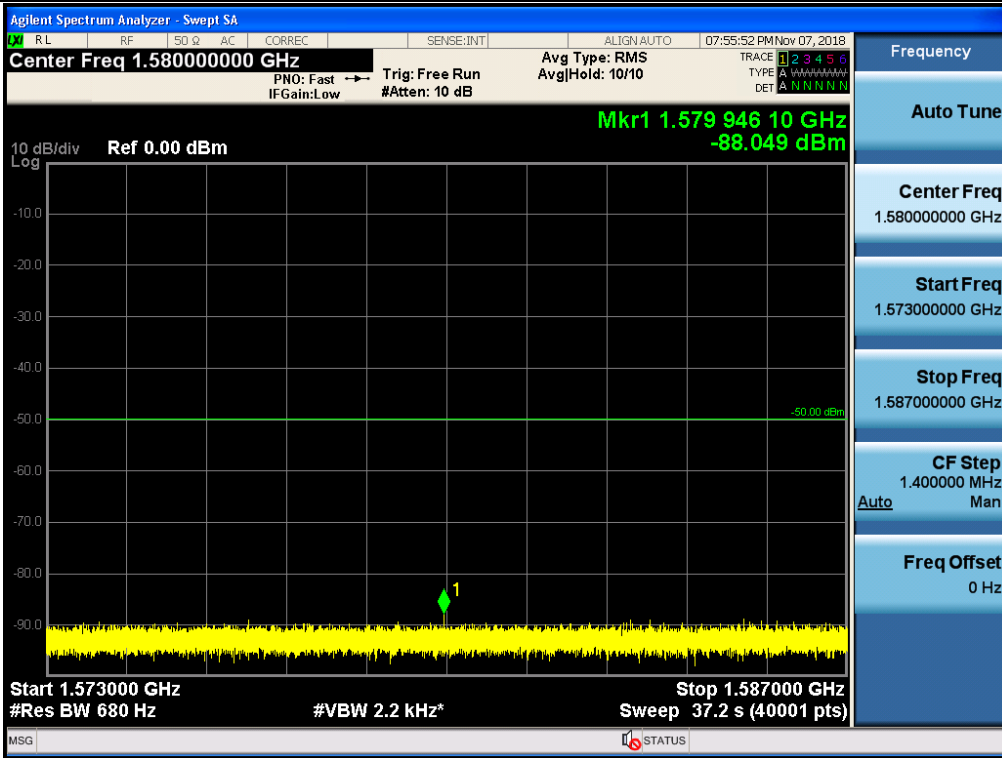

Spurious / Upper 700 MHz / Uplink / LTE 10 MHz / High / High edge ~ 2 GHz

Spurious / Upper 700 MHz / Uplink / LTE 10 MHz / High / 2 GHz ~ 4 GHz

Spurious / Upper 700 MHz / Uplink / LTE 10 MHz / High / 4 GHz ~ 6 GHz

Spurious / Upper 700 MHz / Uplink / LTE 10 MHz / High / 6 GHz ~ 8 GHz

Spurious / Upper 700 MHz / Uplink / LTE 10 MHz / High / 763 MHz ~ 775 MHz

Spurious / Upper 700 MHz / Uplink / LTE 10 MHz / High / 793 MHz ~ 805 GHz

Spurious / Upper 700 MHz / Uplink / LTE 10 MHz / High / 1 559 MHz ~ 1610 MHz (1 MHz)

Spurious / Upper 700 MHz / Uplink / LTE 10 MHz / High / 1 559 MHz ~ 1610 MHz (700 Hz (1))

Spurious / Upper 700 MHz / Uplink / LTE 10 MHz / High / 1 559 MHz ~ 1610 MHz (700 Hz (2))

Spurious / Upper 700 MHz / Uplink / LTE 10 MHz / High / 1 559 MHz ~ 1610 MHz (700 Hz (3))

Spurious / Upper 700 MHz / Uplink / LTE 10 MHz / High / 1 559 MHz ~ 1610 MHz (700 Hz (4))

Spurious / Upper 700 MHz / Downlink / LTE 10 MHz / Low / 9 kHz ~ 150 kHz