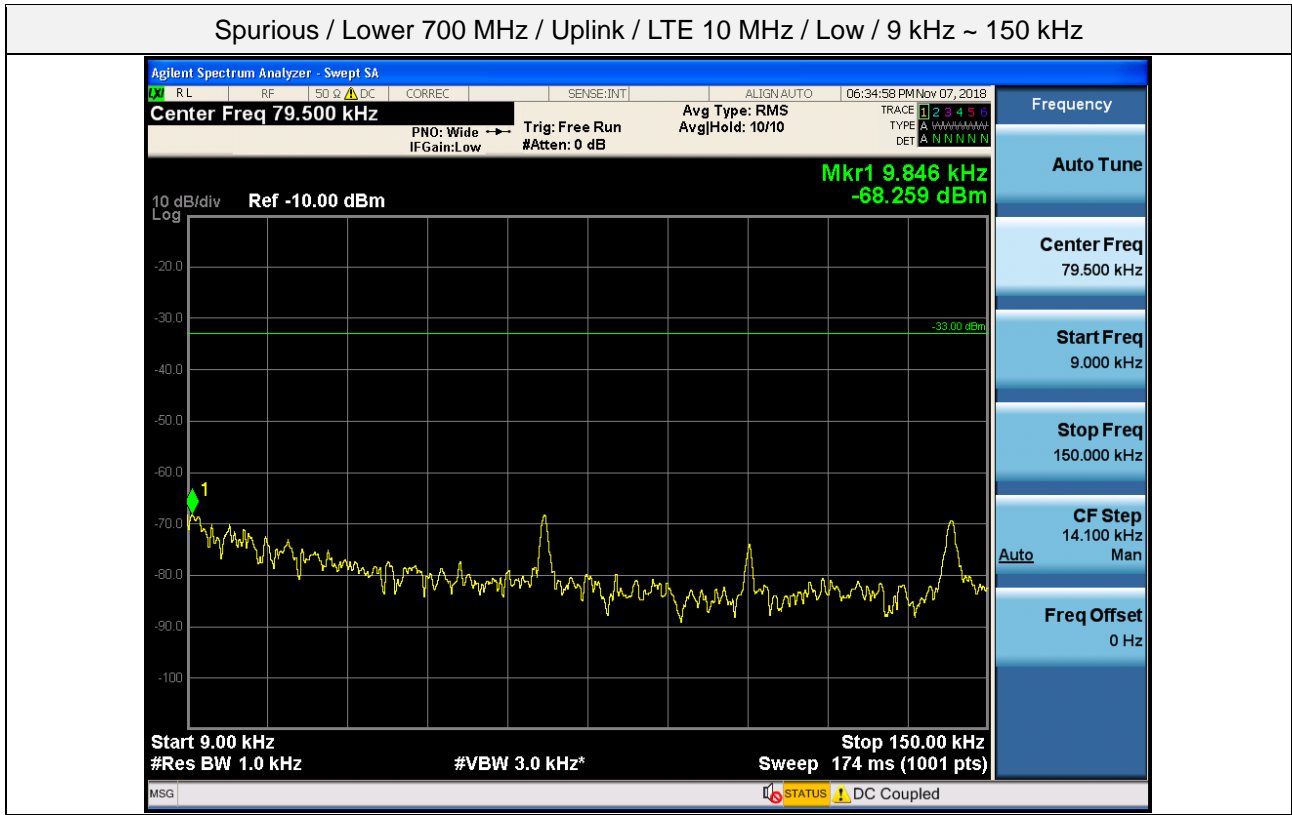

Plot data of Spurious Emissions

Spurious / Lower 700 MHz / Uplink / LTE 10 MHz / Low / 30 MHz ~ Low edge

Spurious / Lower 700 MHz / Uplink / LTE 10 MHz / Low / High edge ~ 2 GHz

Spurious / Lower 700 MHz / Uplink / LTE 10 MHz / Low / 2 GHz ~ 4 GHz

Spurious / Lower 700 MHz / Uplink / LTE 10 MHz / Low / 4 GHz ~ 6 GHz

Spurious / Lower 700 MHz / Uplink / LTE 10 MHz / Middle / 9 kHz ~ 150 kHz

Spurious / Lower 700 MHz / Uplink / LTE 10 MHz / Middle / 150 kHz ~ 30 MHz

Spurious / Lower 700 MHz / Uplink / LTE 10 MHz / Middle / 2 GHz ~ 4 GHz

Spurious / Lower 700 MHz / Uplink / LTE 10 MHz / Middle / 4 GHz ~ 6 GHz

Spurious / Lower 700 MHz / Uplink / LTE 10 MHz / Middle / 6 GHz ~ 8 GHz