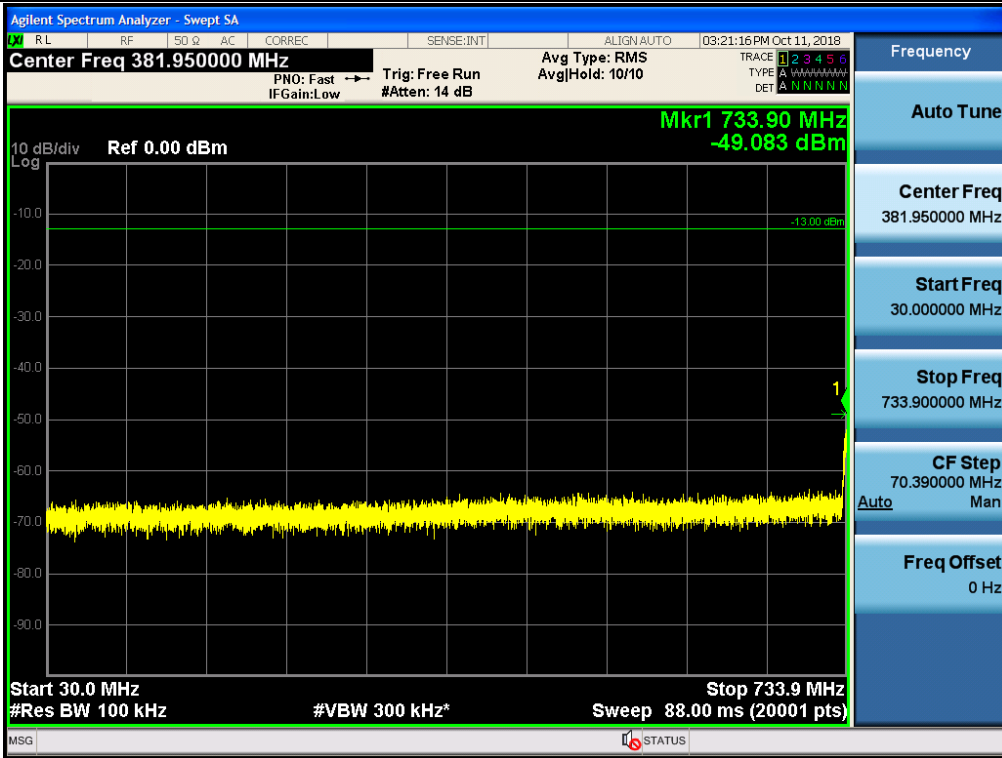

Spurious / Lower 700 MHz / Uplink / LTE 10 MHz / High / 9 kHz ~ 150 kHz

Spurious / Lower 700 MHz / Uplink / LTE 10 MHz / High / 150 kHz ~ 30 MHz

Spurious / Lower 700 MHz / Uplink / LTE 10 MHz / High / 30 MHz ~ Low edge

Spurious / Lower 700 MHz / Uplink / LTE 10 MHz / High / High edge ~ 2 GHz

Spurious / Lower 700 MHz / Uplink / LTE 10 MHz / High / 2 GHz ~ 4 GHz

Spurious / Lower 700 MHz / Uplink / LTE 10 MHz / High / 4 GHz ~ 6 GHz

Spurious / Lower 700 MHz / Downlink / LTE 10 MHz / Low / 9 kHz ~ 150 kHz

Spurious / Lower 700 MHz / Downlink / LTE 10 MHz / Low / 150 kHz ~ 30 MHz

Spurious / Lower 700 MHz / Downlink / LTE 10 MHz / Low / 30 MHz ~ Low edge

Spurious / Lower 700 MHz / Downlink / LTE 10 MHz / Low / High edge ~ 2 GHz

Spurious / Lower 700 MHz / Downlink / LTE 10 MHz / Low / 2 GHz ~ 4 GHz

Spurious / Lower 700 MHz / Downlink / LTE 10 MHz / Low / 4 GHz ~ 6 GHz