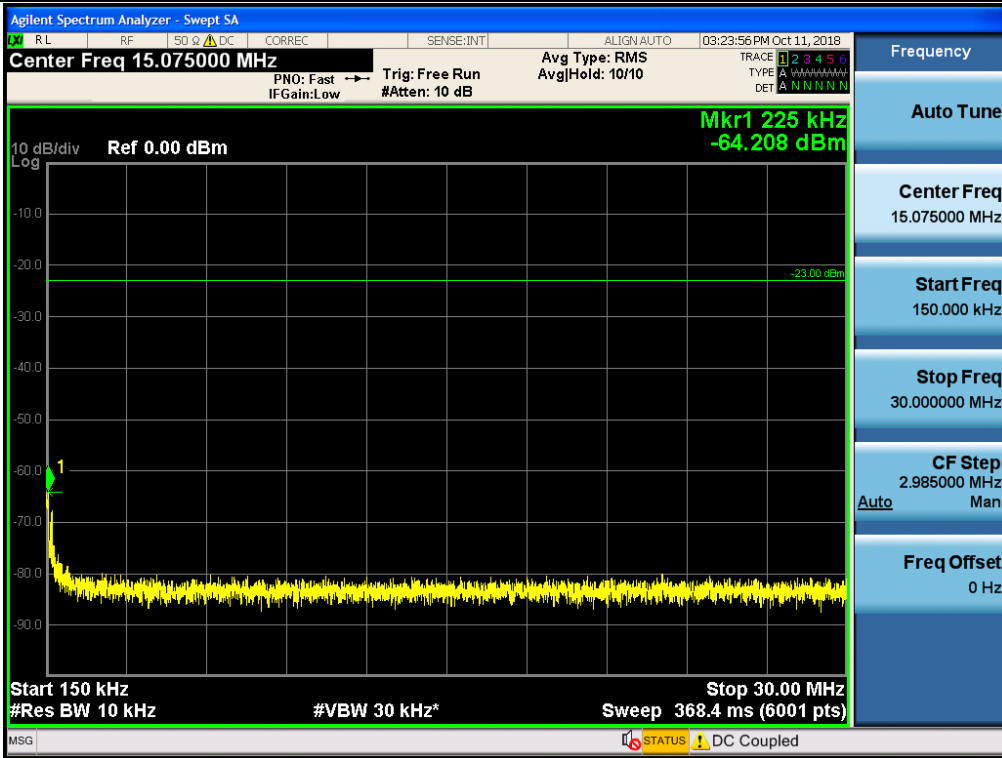

Spurious / Lower 700 MHz / Downlink / LTE 10 MHz / Middle / 9 kHz ~ 150 kHz

Spurious / Lower 700 MHz / Downlink / LTE 10 MHz / Middle / 150 kHz ~ 30 MHz

Spurious / Lower 700 MHz / Downlink / LTE 10 MHz / Middle / 30 MHz ~ Low edge

Spurious / Lower 700 MHz / Downlink / LTE 10 MHz / Middle / High edge ~ 2 GHz

Spurious / Lower 700 MHz / Downlink / LTE 10 MHz / Middle / 2 GHz ~ 4 GHz

Spurious / Lower 700 MHz / Downlink / LTE 10 MHz / Middle / 4 GHz ~ 6 GHz

Spurious / Lower 700 MHz / Downlink / LTE 10 MHz / High / 9 kHz ~ 150 kHz

Spurious / Lower 700 MHz / Downlink / LTE 10 MHz / High / 150 kHz ~ 30 MHz

Spurious / Lower 700 MHz / Downlink / LTE 10 MHz / High / 30 MHz ~ Low edge

Spurious / Lower 700 MHz / Downlink / LTE 10 MHz / High / High edge ~ 2 GHz

Spurious / Lower 700 MHz / Downlink / LTE 10 MHz / High / 2 GHz ~ 4 GHz

Spurious / Lower 700 MHz / Downlink / LTE 10 MHz / High / 4 GHz ~ 6 GHz