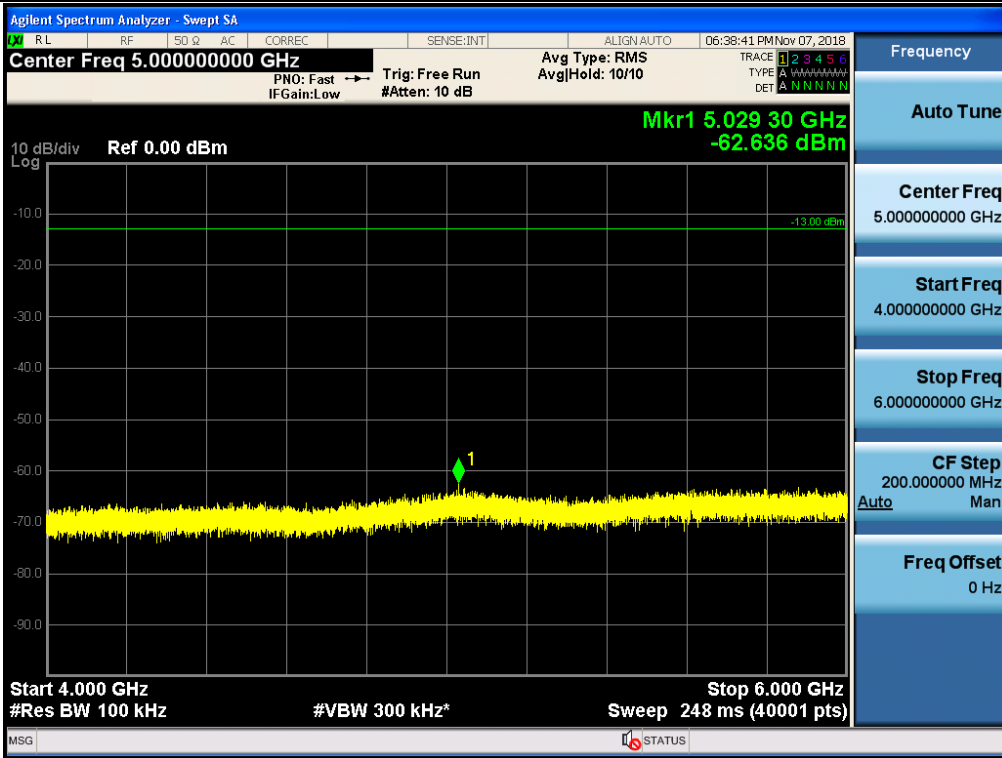

Spurious / Lower 700 MHz / Uplink / LTE 10 MHz / Middle / 2 GHz ~ 4 GHz

Spurious / Lower 700 MHz / Uplink / LTE 10 MHz / Middle / 4 GHz ~ 6 GHz

Spurious / Lower 700 MHz / Uplink / LTE 10 MHz / Middle / 6 GHz ~ 8 GHz

Spurious / Lower 700 MHz / Uplink / LTE 10 MHz / High / 9 kHz ~ 150 kHz

Spurious / Lower 700 MHz / Uplink / LTE 10 MHz / High / 150 kHz ~ 30 MHz

Spurious / Lower 700 MHz / Uplink / LTE 10 MHz / High / 30 MHz ~ Low edge

Spurious / Lower 700 MHz / Uplink / LTE 10 MHz / High / High edge ~ 2 GHz

Spurious / Lower 700 MHz / Uplink / LTE 10 MHz / High / 2 GHz ~ 4 GHz

Spurious / Lower 700 MHz / Uplink / LTE 10 MHz / High / 4 GHz ~ 6 GHz

Spurious / Lower 700 MHz / Downlink / LTE 10 MHz / Low / 9 kHz ~ 150 kHz

Spurious / Lower 700 MHz / Downlink / LTE 10 MHz / Low / 150 kHz ~ 30 MHz

Spurious / Lower 700 MHz / Downlink / LTE 10 MHz / Low / 30 MHz ~ Low edge