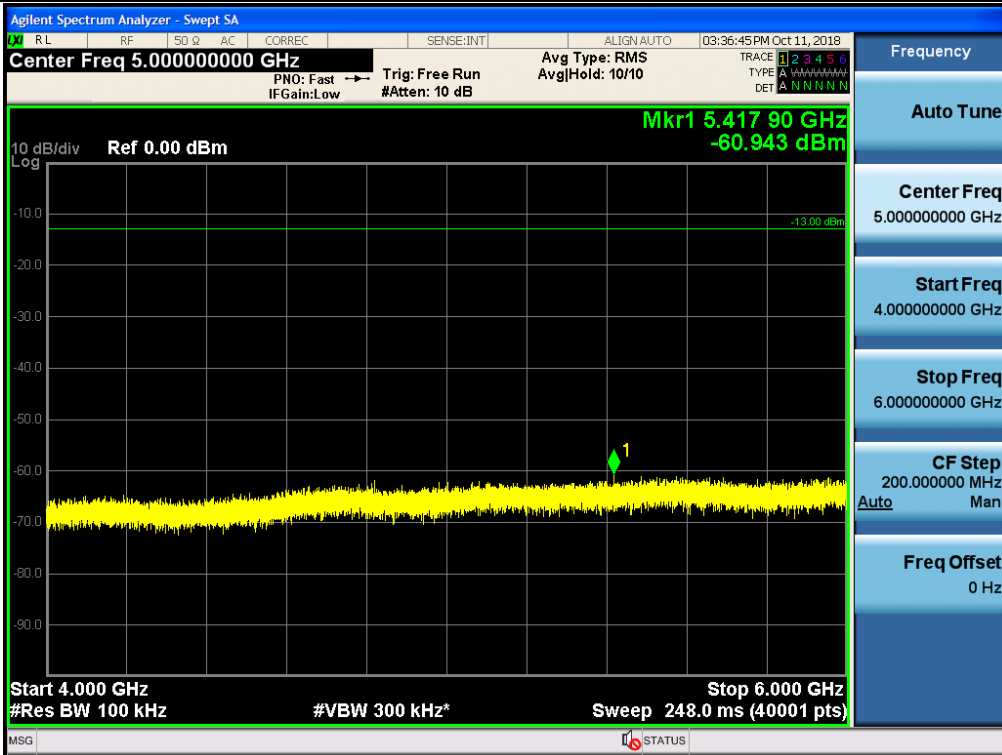

Spurious / Upper 700 MHz / Downlink / LTE 10 MHz / Low / 1 559 MHz ~ 1610 MHz (700 Hz (4))

Spurious / Upper 700 MHz / Downlink / LTE 10 MHz / Middle / 9 kHz ~ 150 kHz

Spurious / Upper 700 MHz / Downlink / LTE 10 MHz / Middle / 150 kHz ~ 30 MHz

Spurious / Upper 700 MHz / Downlink / LTE 10 MHz / Middle / 30 MHz ~ Low edge

Spurious / Upper 700 MHz / Downlink / LTE 10 MHz / Middle / High edge ~ 2 GHz

Spurious / Upper 700 MHz / Downlink / LTE 10 MHz / Middle / 2 GHz ~ 4 GHz

Spurious / Upper 700 MHz / Downlink / LTE 10 MHz / Middle / 4 GHz ~ 6 GHz

Spurious / Upper 700 MHz / Downlink / LTE 10 MHz / Middle / 6 GHz ~ 8 GHz

Spurious / Upper 700 MHz / Downlink / LTE 10 MHz / Middle / 763 MHz ~ 775 MHz