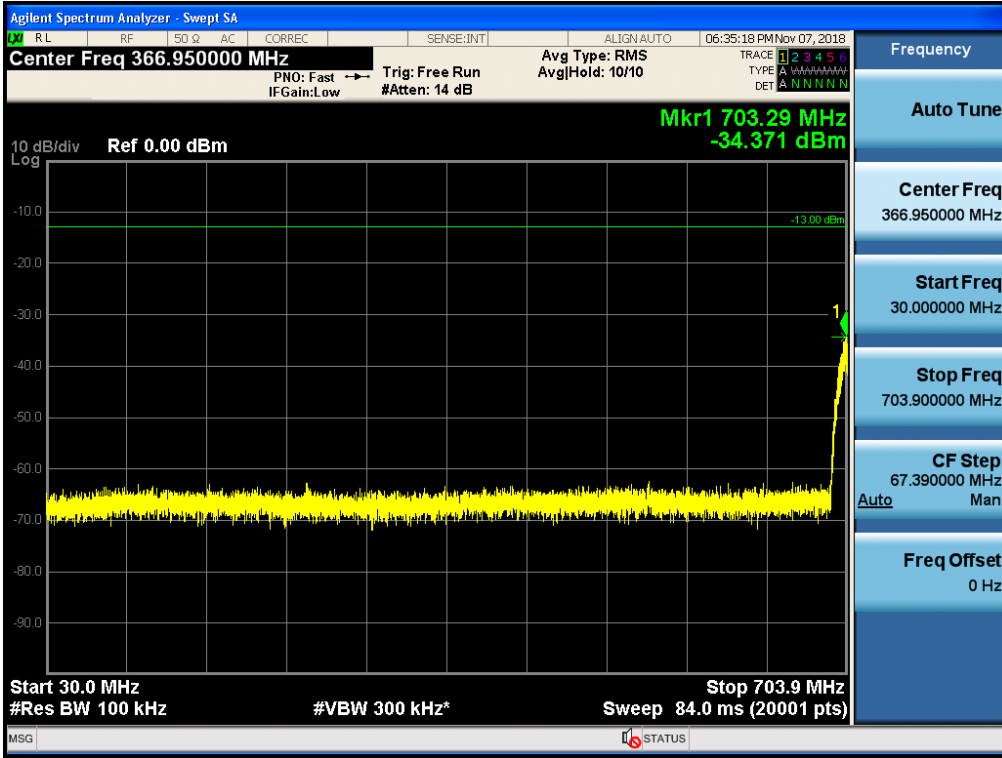

Plot data of Spurious Emissions

Spurious / Lower 700 MHz / Uplink / LTE 10 MHz / Low / 30 MHz ~ Low edge

Spurious / Lower 700 MHz / Uplink / LTE 10 MHz / Low / High edge ~ 2 GHz

Spurious / Lower 700 MHz / Uplink / LTE 10 MHz / Low / 2 GHz ~ 4 GHz

Spurious / Lower 700 MHz / Uplink / LTE 10 MHz / Low / 4 GHz ~ 6 GHz

Spurious / Lower 700 MHz / Uplink / LTE 10 MHz / Middle / 9 kHz ~ 150 kHz

Spurious / Lower 700 MHz / Uplink / LTE 10 MHz / Middle / 150 kHz ~ 30 MHz