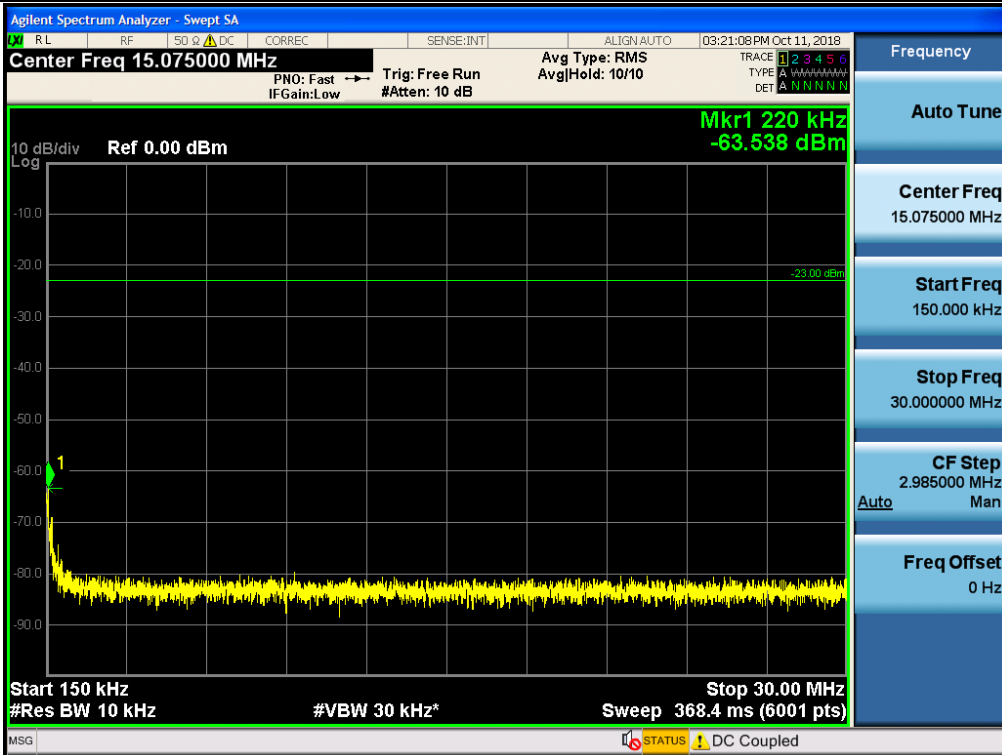

Spurious / Lower 700 MHz / Uplink / LTE 10 MHz / High / 9 kHz ~ 150 kHz

Spurious / Lower 700 MHz / Uplink / LTE 10 MHz / High / 150 kHz ~ 30 MHz

Spurious / Lower 700 MHz / Uplink / LTE 10 MHz / High / 30 MHz ~ Low edge

Spurious / Lower 700 MHz / Uplink / LTE 10 MHz / High / High edge ~ 2 GHz

Spurious / Lower 700 MHz / Uplink / LTE 10 MHz / High / 2 GHz ~ 4 GHz

Spurious / Lower 700 MHz / Uplink / LTE 10 MHz / High / 4 GHz ~ 6 GHz

Spurious / Lower 700 MHz / Downlink / LTE 10 MHz / Low / 9 kHz ~ 150 kHz

Spurious / Lower 700 MHz / Downlink / LTE 10 MHz / Low / 150 kHz ~ 30 MHz

Spurious / Lower 700 MHz / Downlink / LTE 10 MHz / Low / 30 MHz ~ Low edge

Spurious / Lower 700 MHz / Downlink / LTE 10 MHz / Low / High edge ~ 2 GHz

Spurious / Lower 700 MHz / Downlink / LTE 10 MHz / Low / 2 GHz ~ 4 GHz

Spurious / Lower 700 MHz / Downlink / LTE 10 MHz / Low / 4 GHz ~ 6 GHz