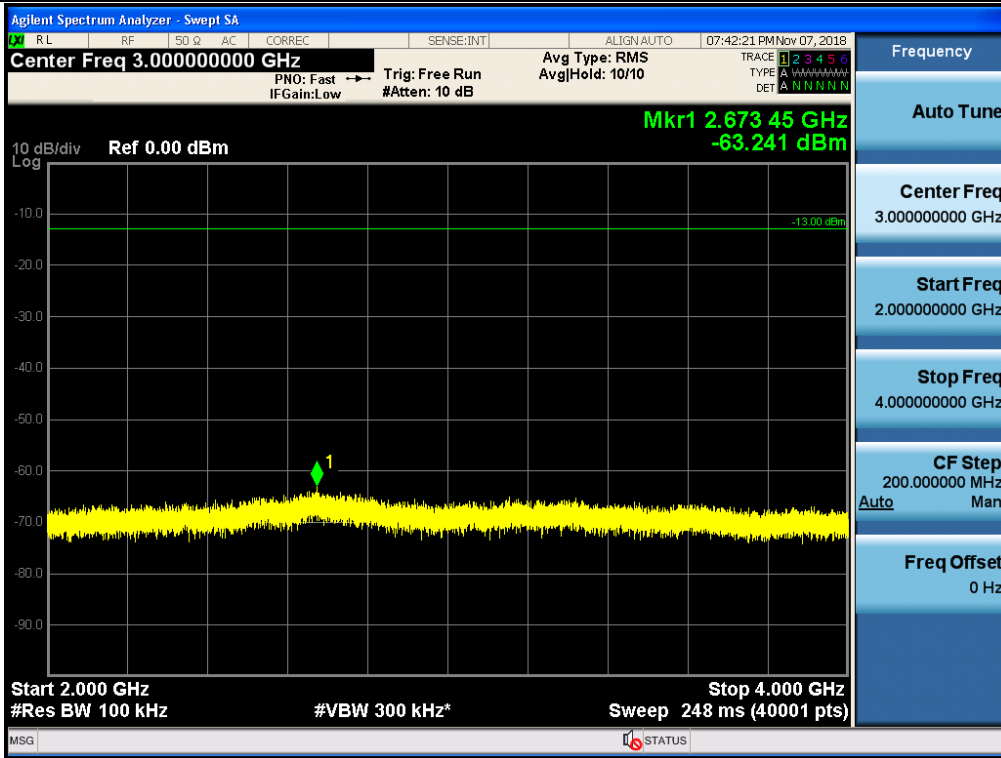

Spurious / Upper 700 MHz / Uplink / LTE 10 MHz / Middle / 1 559 MHz ~ 1610 MHz (700 Hz (2))

Spurious / Upper 700 MHz / Uplink / LTE 10 MHz / Middle / 1 559 MHz ~ 1610 MHz (700 Hz (3))

Spurious / Upper 700 MHz / Uplink / LTE 10 MHz / Middle / 1 559 MHz ~ 1610 MHz (700 Hz (4))

Spurious / Upper 700 MHz / Uplink / LTE 10 MHz / High / 9 kHz ~ 150 kHz

Spurious / Upper 700 MHz / Uplink / LTE 10 MHz / High / 150 kHz ~ 30 MHz

Spurious / Upper 700 MHz / Uplink / LTE 10 MHz / High / 30 MHz ~ Low edge

Spurious / Upper 700 MHz / Uplink / LTE 10 MHz / High / High edge ~ 2 GHz

Spurious / Upper 700 MHz / Uplink / LTE 10 MHz / High / 2 GHz ~ 4 GHz

Spurious / Upper 700 MHz / Uplink / LTE 10 MHz / High / 4 GHz ~ 6 GHz

Spurious / Upper 700 MHz / Uplink / LTE 10 MHz / High / 6 GHz ~ 8 GHz

Spurious / Upper 700 MHz / Uplink / LTE 10 MHz / High / 763 MHz ~ 775 MHz

Spurious / Upper 700 MHz / Uplink / LTE 10 MHz / High / 793 MHz ~ 805 GHz