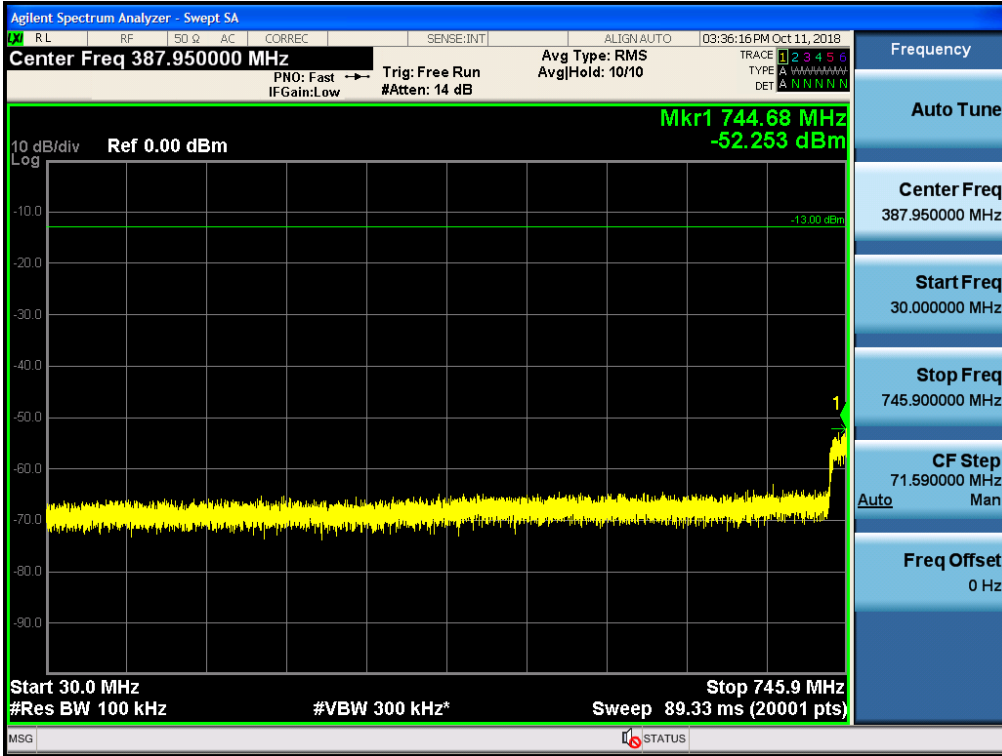

Spurious / Upper 700 MHz / Downlink / LTE 10 MHz / Low / 763 MHz ~ 775 MHz

Spurious / Upper 700 MHz / Downlink / LTE 10 MHz / Low / 793 MHz ~ 805 GHz

Spurious / Upper 700 MHz / Downlink / LTE 10 MHz / Low / 1 559 MHz ~ 1610 MHz (1 MHz)

Spurious / Upper 700 MHz / Downlink / LTE 10 MHz / Low / 1 559 MHz ~ 1610 MHz (700 Hz (1))

Spurious / Upper 700 MHz / Downlink / LTE 10 MHz / Low / 1 559 MHz ~ 1610 MHz (700 Hz (2))

Spurious / Upper 700 MHz / Downlink / LTE 10 MHz / Low / 1 559 MHz ~ 1610 MHz (700 Hz (3))

Spurious / Upper 700 MHz / Downlink / LTE 10 MHz / Low / 1 559 MHz ~ 1610 MHz (700 Hz (4))

Spurious / Upper 700 MHz / Downlink / LTE 10 MHz / Middle / 9 kHz ~ 150 kHz

Spurious / Upper 700 MHz / Downlink / LTE 10 MHz / Middle / 150 kHz ~ 30 MHz

Spurious / Upper 700 MHz / Downlink / LTE 10 MHz / Middle / 30 MHz ~ Low edge

Spurious / Upper 700 MHz / Downlink / LTE 10 MHz / Middle / High edge ~ 2 GHz

Spurious / Upper 700 MHz / Downlink / LTE 10 MHz / Middle / 2 GHz ~ 4 GHz