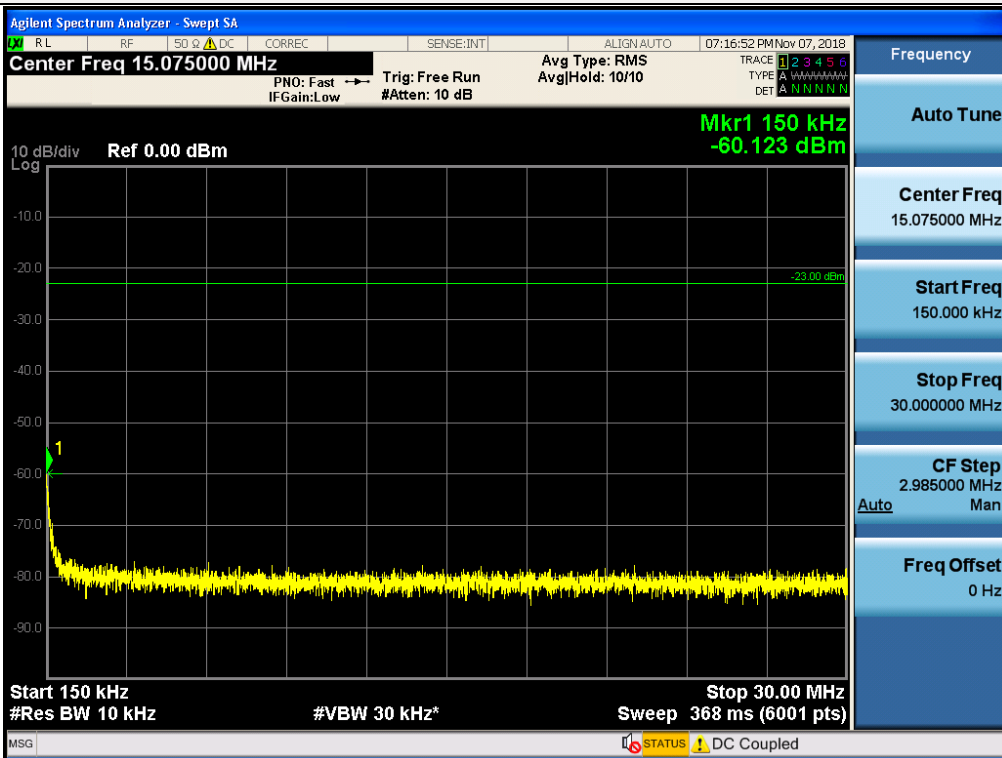

Spurious / Upper 700 MHz / Uplink / LTE 10 MHz / Low / 1 559 MHz ~ 1610 MHz (1 MHz)

Spurious / Upper 700 MHz / Uplink / LTE 10 MHz / Low / 1 559 MHz ~ 1610 MHz (700 Hz (1))

Spurious / Upper 700 MHz / Uplink / LTE 10 MHz / Low / 1 559 MHz ~ 1610 MHz (700 Hz (2))

Spurious / Upper 700 MHz / Uplink / LTE 10 MHz / Low / 1 559 MHz ~ 1610 MHz (700 Hz (3))

Spurious / Upper 700 MHz / Uplink / LTE 10 MHz / Low / 1 559 MHz ~ 1610 MHz (700 Hz (4))

Spurious / Upper 700 MHz / Uplink / LTE 10 MHz / Middle / 9 kHz ~ 150 kHz

Spurious / Upper 700 MHz / Uplink / LTE 10 MHz / Middle / 150 kHz ~ 30 MHz

Spurious / Upper 700 MHz / Uplink / LTE 10 MHz / Middle / 2 GHz ~ 4 GHz

Spurious / Upper 700 MHz / Uplink / LTE 10 MHz / Middle / 4 GHz ~ 6 GHz