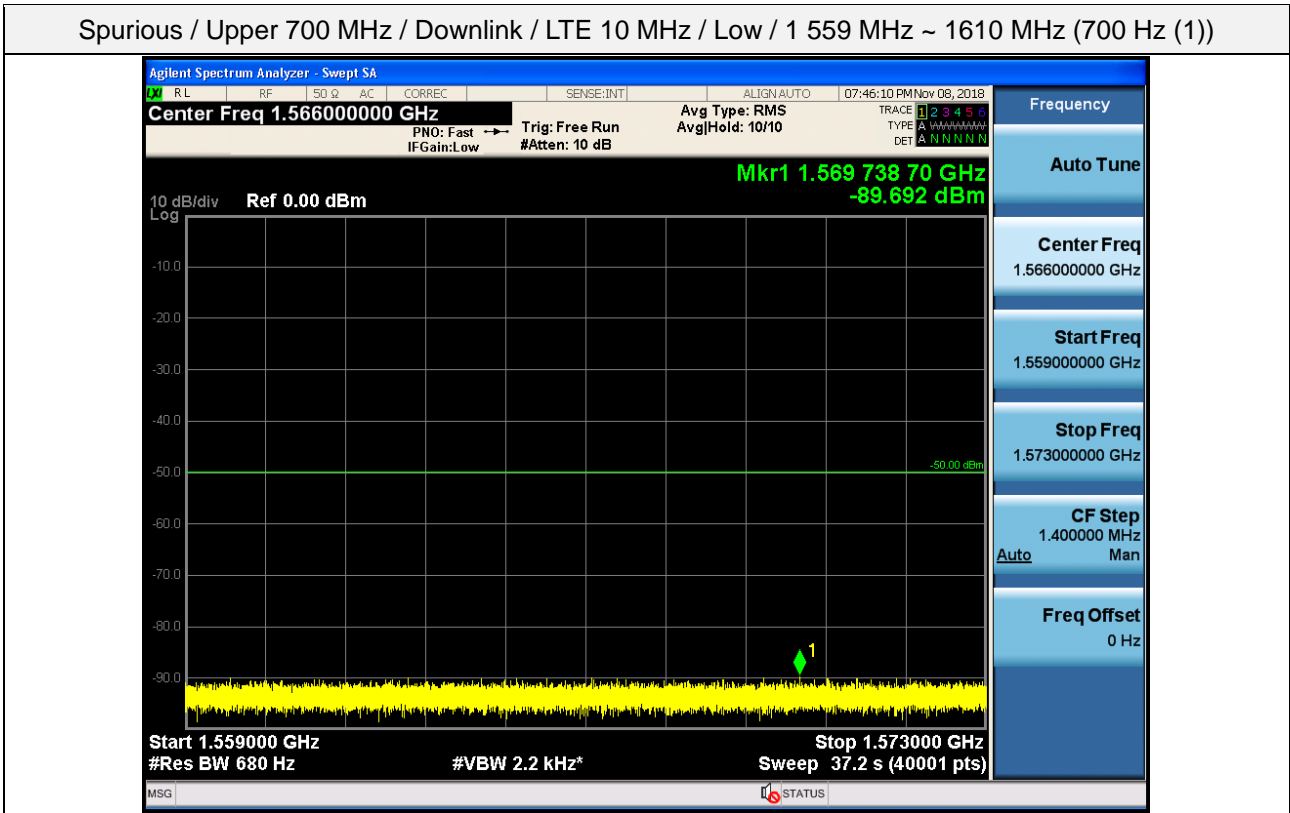

Spurious / Upper 700 MHz / Downlink / LTE 10 MHz / Low / 150 kHz ~ 30 MHz

Spurious / Upper 700 MHz / Downlink / LTE 10 MHz / Low / 30 MHz ~ Low edge

Spurious / Upper 700 MHz / Downlink / LTE 10 MHz / Low / High edge ~ 2 GHz

Spurious / Upper 700 MHz / Downlink / LTE 10 MHz / Low / 2 GHz ~ 4 GHz

Spurious / Upper 700 MHz / Downlink / LTE 10 MHz / Low / 4 GHz ~ 6 GHz

Spurious / Upper 700 MHz / Downlink / LTE 10 MHz / Low / 6 GHz ~ 8 GHz

Spurious / Upper 700 MHz / Downlink / LTE 10 MHz / Low / 763 MHz ~ 775 MHz

Spurious / Upper 700 MHz / Downlink / LTE 10 MHz / Low / 793 MHz ~ 805 GHz

Spurious / Upper 700 MHz / Downlink / LTE 10 MHz / Low / 1 559 MHz ~ 1610 MHz (1 MHz)

Spurious / Upper 700 MHz / Downlink / LTE 10 MHz / Low / 1 559 MHz ~ 1610 MHz (700 Hz (1))

Spurious / Upper 700 MHz / Downlink / LTE 10 MHz / Low / 1 559 MHz ~ 1610 MHz (700 Hz (2))

Spurious / Upper 700 MHz / Downlink / LTE 10 MHz / Low / 1 559 MHz ~ 1610 MHz (700 Hz (3))