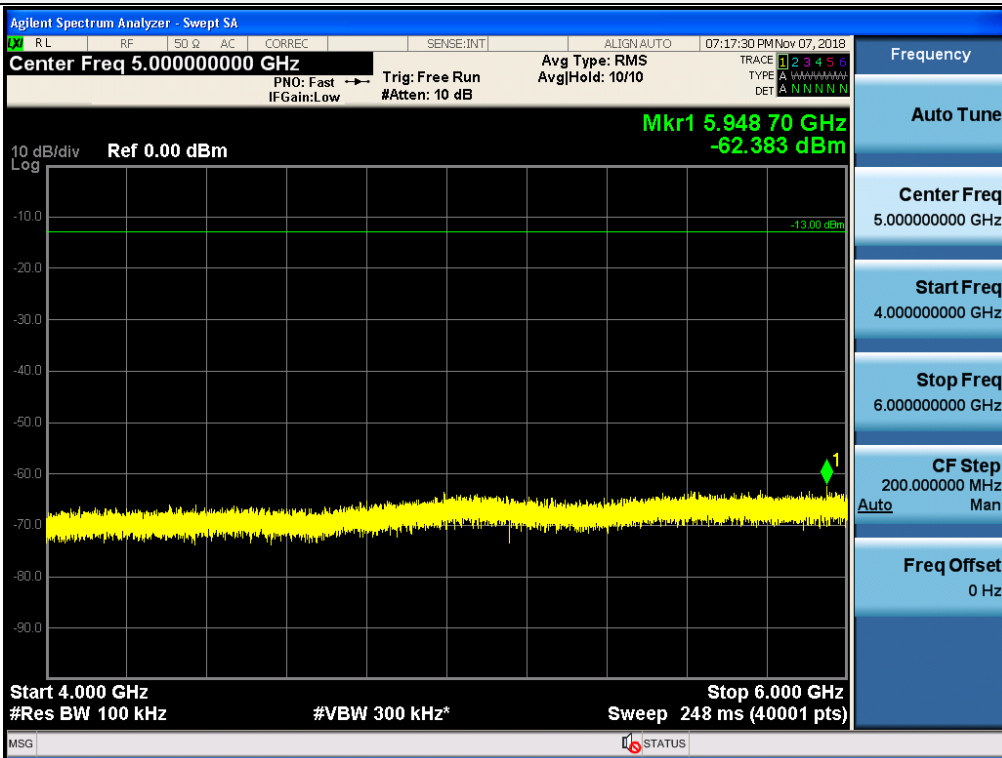

Spurious / Upper 700 MHz / Uplink / LTE 10 MHz / Low / 1 559 MHz ~ 1610 MHz (700 Hz (3))

Spurious / Upper 700 MHz / Uplink / LTE 10 MHz / Low / 1 559 MHz ~ 1610 MHz (700 Hz (4))

Spurious / Upper 700 MHz / Uplink / LTE 10 MHz / Middle / 9 kHz ~ 150 kHz

Spurious / Upper 700 MHz / Uplink / LTE 10 MHz / Middle / 150 kHz ~ 30 MHz

Spurious / Upper 700 MHz / Uplink / LTE 10 MHz / Middle / 2 GHz ~ 4 GHz

Spurious / Upper 700 MHz / Uplink / LTE 10 MHz / Middle / 4 GHz ~ 6 GHz

Spurious / Upper 700 MHz / Uplink / LTE 10 MHz / Middle / 6 GHz ~ 8 GHz

Spurious / Upper 700 MHz / Uplink / LTE 10 MHz / Middle / 763 MHz ~ 775 MHz

Spurious / Upper 700 MHz / Uplink / LTE 10 MHz / Middle / 1 559 MHz ~ 1610 MHz (700 Hz (1))