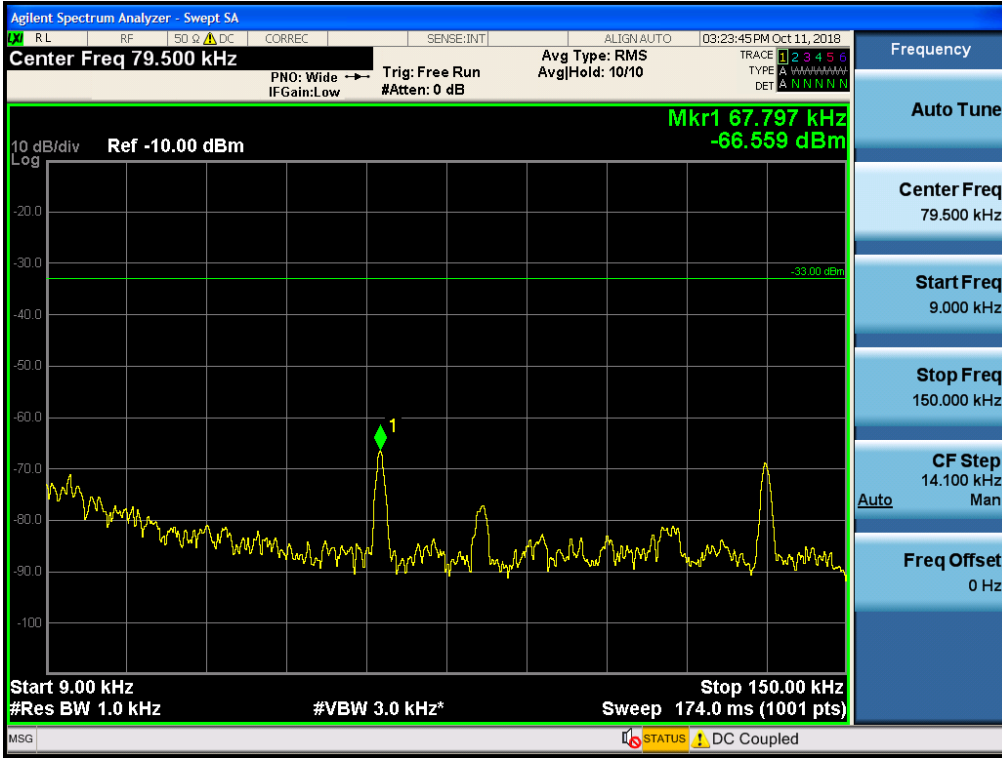

Spurious / Lower 700 MHz / Downlink / LTE 10 MHz / Middle / 9 kHz ~ 150 kHz

Spurious / Lower 700 MHz / Downlink / LTE 10 MHz / Middle / 150 kHz ~ 30 MHz

Spurious / Lower 700 MHz / Downlink / LTE 10 MHz / Middle / 30 MHz ~ Low edge

Spurious / Lower 700 MHz / Downlink / LTE 10 MHz / Middle / High edge ~ 2 GHz

Spurious / Lower 700 MHz / Downlink / LTE 10 MHz / Middle / 2 GHz ~ 4 GHz

Spurious / Lower 700 MHz / Downlink / LTE 10 MHz / Middle / 4 GHz ~ 6 GHz

Spurious / Lower 700 MHz / Downlink / LTE 10 MHz / High / 9 kHz ~ 150 kHz

Spurious / Lower 700 MHz / Downlink / LTE 10 MHz / High / 150 kHz ~ 30 MHz

Spurious / Lower 700 MHz / Downlink / LTE 10 MHz / High / 30 MHz ~ Low edge

Spurious / Lower 700 MHz / Downlink / LTE 10 MHz / High / High edge ~ 2 GHz

Spurious / Lower 700 MHz / Downlink / LTE 10 MHz / High / 2 GHz ~ 4 GHz

Spurious / Lower 700 MHz / Downlink / LTE 10 MHz / High / 4 GHz ~ 6 GHz