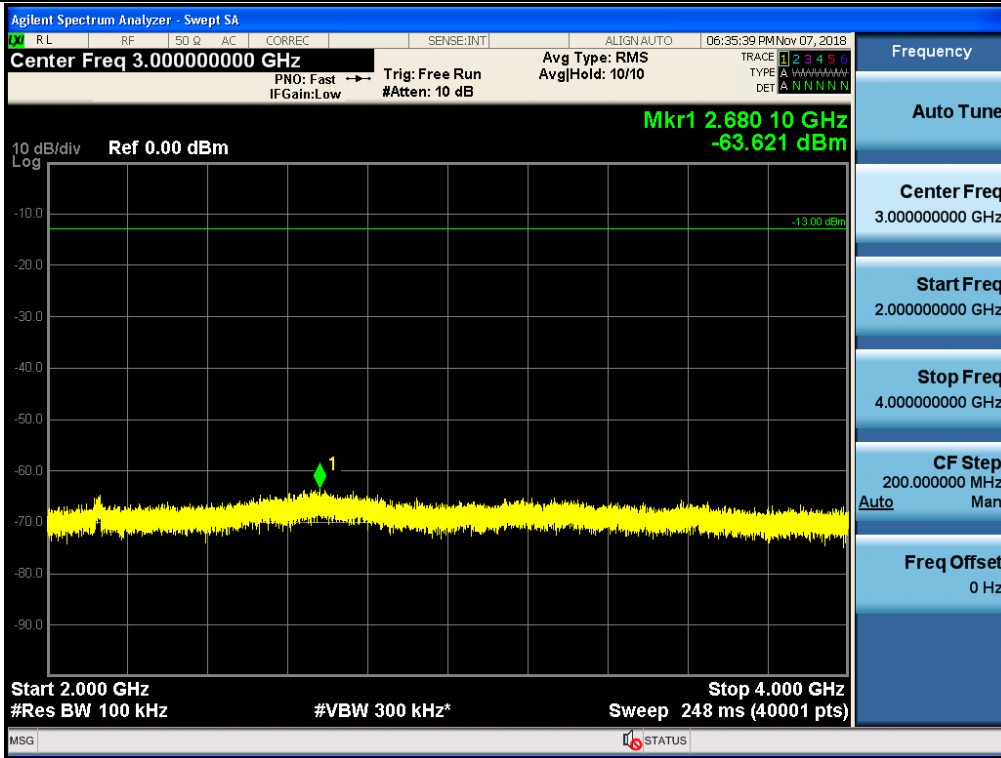

Plot data of Spurious Emissions

Spurious / Lower 700 MHz / Uplink / LTE 10 MHz / Low / 30 MHz ~ Low edge

Spurious / Lower 700 MHz / Uplink / LTE 10 MHz / Low / High edge ~ 2 GHz

Spurious / Lower 700 MHz / Uplink / LTE 10 MHz / Low / 2 GHz ~ 4 GHz

Spurious / Lower 700 MHz / Uplink / LTE 10 MHz / Low / 4 GHz ~ 6 GHz

Spurious / Lower 700 MHz / Uplink / LTE 10 MHz / Middle / 9 kHz ~ 150 kHz

Spurious / Lower 700 MHz / Uplink / LTE 10 MHz / Middle / 150 kHz ~ 30 MHz