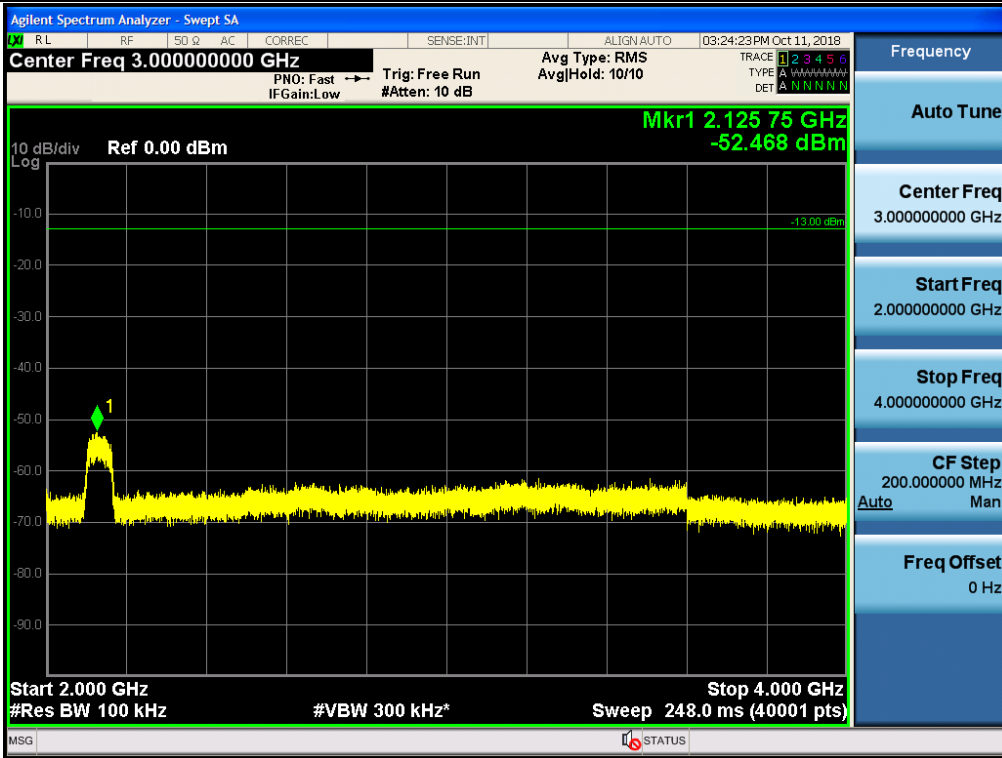

Spurious / Lower 700 MHz / Downlink / LTE 10 MHz / Middle / High edge ~ 2 GHz

Spurious / Lower 700 MHz / Downlink / LTE 10 MHz / Middle / 2 GHz ~ 4 GHz

Spurious / Lower 700 MHz / Downlink / LTE 10 MHz / Middle / 4 GHz ~ 6 GHz

Spurious / Lower 700 MHz / Downlink / LTE 10 MHz / High / 9 kHz ~ 150 kHz

Spurious / Lower 700 MHz / Downlink / LTE 10 MHz / High / 150 kHz ~ 30 MHz

Spurious / Lower 700 MHz / Downlink / LTE 10 MHz / High / 30 MHz ~ Low edge

Spurious / Lower 700 MHz / Downlink / LTE 10 MHz / High / High edge ~ 2 GHz

Spurious / Lower 700 MHz / Downlink / LTE 10 MHz / High / 2 GHz ~ 4 GHz

Spurious / Lower 700 MHz / Downlink / LTE 10 MHz / High / 4 GHz ~ 6 GHz

Spurious / Upper 700 MHz / Uplink / LTE 10 MHz / Low / 9 kHz ~ 150 kHz

Spurious / Upper 700 MHz / Uplink / LTE 10 MHz / Low / 150 kHz ~ 30 MHz

Spurious / Upper 700 MHz / Uplink / LTE 10 MHz / Low / 30 MHz ~ Low edge