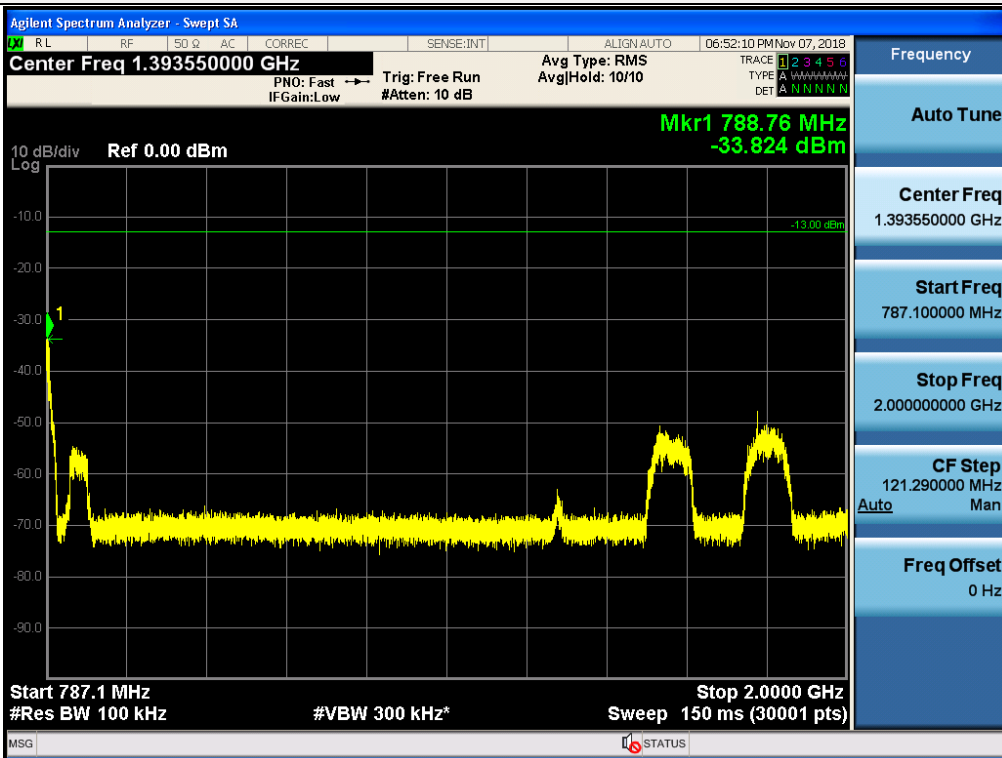

Spurious / Lower 700 MHz / Downlink / LTE 10 MHz / High / High edge ~ 2 GHz

Spurious / Lower 700 MHz / Downlink / LTE 10 MHz / High / 2 GHz ~ 4 GHz

Spurious / Lower 700 MHz / Downlink / LTE 10 MHz / High / 4 GHz ~ 6 GHz

Spurious / Upper 700 MHz / Uplink / LTE 10 MHz / Low / 9 kHz ~ 150 kHz

Spurious / Upper 700 MHz / Uplink / LTE 10 MHz / Low / 150 kHz ~ 30 MHz

Spurious / Upper 700 MHz / Uplink / LTE 10 MHz / Low / 30 MHz ~ Low edge

Spurious / Upper 700 MHz / Uplink / LTE 10 MHz / Low / High edge ~ 2 GHz

Spurious / Upper 700 MHz / Uplink / LTE 10 MHz / Low / 2 GHz ~ 4 GHz

Spurious / Upper 700 MHz / Uplink / LTE 10 MHz / Low / 4 GHz ~ 6 GHz

Spurious / Upper 700 MHz / Uplink / LTE 10 MHz / Low / 6 GHz ~ 8 GHz

Spurious / Upper 700 MHz / Uplink / LTE 10 MHz / Low / 763 MHz ~ 775 MHz

Spurious / Upper 700 MHz / Uplink / LTE 10 MHz / Low / 793 MHz ~ 805 GHz