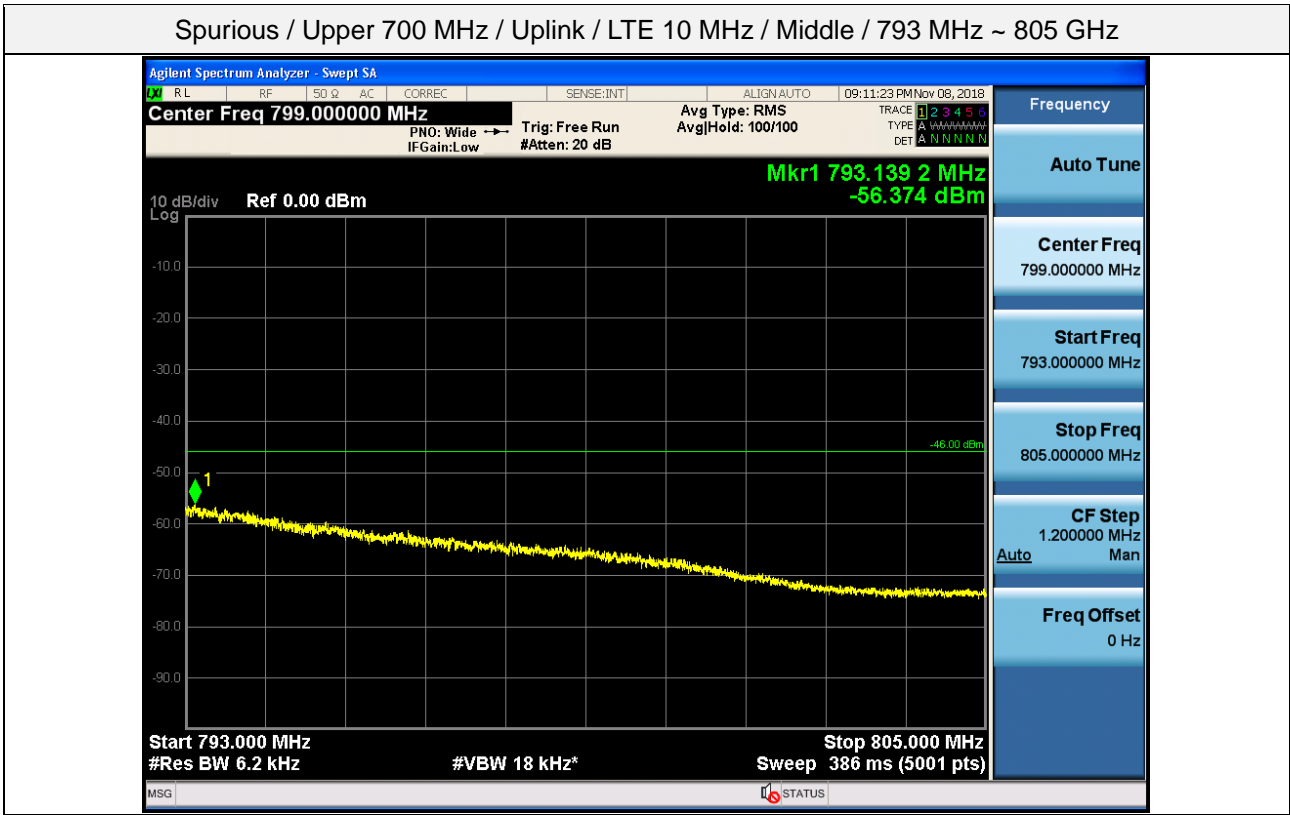

Spurious / Upper 700 MHz / Uplink / LTE 10 MHz / Low / 1 559 MHz ~ 1610 MHz (700 Hz (3))

Spurious / Upper 700 MHz / Uplink / LTE 10 MHz / Low / 1 559 MHz ~ 1610 MHz (700 Hz (4))

Spurious / Upper 700 MHz / Uplink / LTE 10 MHz / Middle / 9 kHz ~ 150 kHz

Spurious / Upper 700 MHz / Uplink / LTE 10 MHz / Middle / 150 kHz ~ 30 MHz

Spurious / Upper 700 MHz / Uplink / LTE 10 MHz / Middle / 2 GHz ~ 4 GHz

Spurious / Upper 700 MHz / Uplink / LTE 10 MHz / Middle / 4 GHz ~ 6 GHz

Spurious / Upper 700 MHz / Uplink / LTE 10 MHz / Middle / 6 GHz ~ 8 GHz

Spurious / Upper 700 MHz / Uplink / LTE 10 MHz / Middle / 763 MHz ~ 775 MHz

Spurious / Upper 700 MHz / Uplink / LTE 10 MHz / Middle / 1 559 MHz ~ 1610 MHz (700 Hz (1))

Spurious / Upper 700 MHz / Uplink / LTE 10 MHz / Middle / 1 559 MHz ~ 1610 MHz (700 Hz (2))

Spurious / Upper 700 MHz / Uplink / LTE 10 MHz / Middle / 1 559 MHz ~ 1610 MHz (700 Hz (3))

Spurious / Upper 700 MHz / Uplink / LTE 10 MHz / Middle / 1 559 MHz ~ 1610 MHz (700 Hz (4))