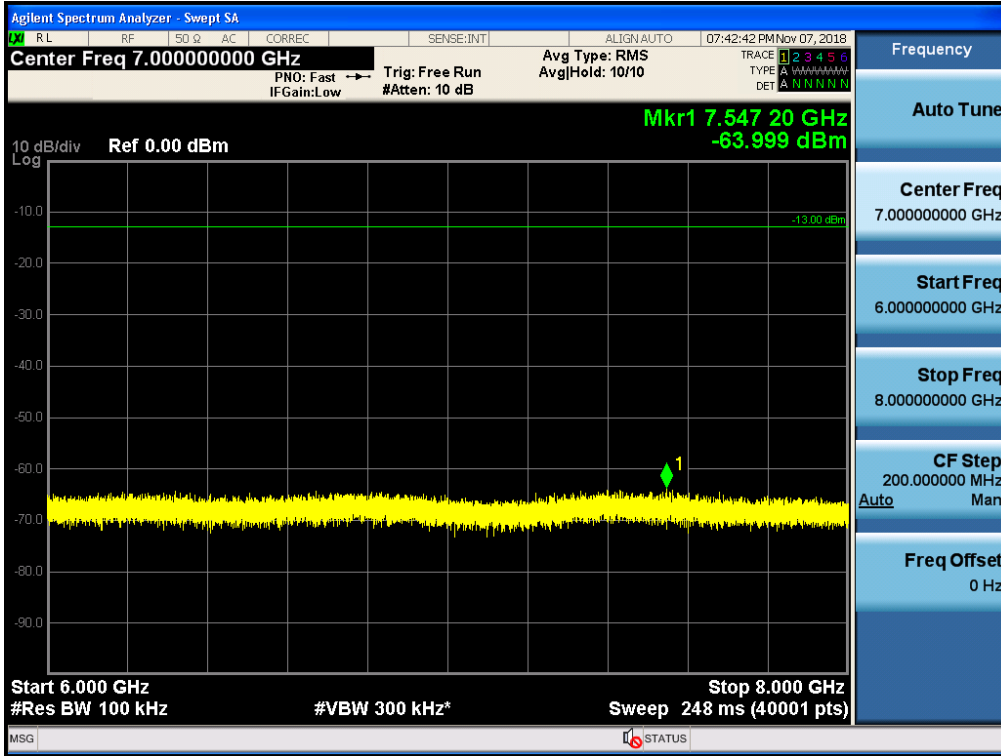

Spurious / Upper 700 MHz / Uplink / LTE 10 MHz / High / 9 kHz ~ 150 kHz

Spurious / Upper 700 MHz / Uplink / LTE 10 MHz / High / 150 kHz ~ 30 MHz

Spurious / Upper 700 MHz / Uplink / LTE 10 MHz / High / 30 MHz ~ Low edge

Spurious / Upper 700 MHz / Uplink / LTE 10 MHz / High / High edge ~ 2 GHz

Spurious / Upper 700 MHz / Uplink / LTE 10 MHz / High / 2 GHz ~ 4 GHz

Spurious / Upper 700 MHz / Uplink / LTE 10 MHz / High / 4 GHz ~ 6 GHz

Spurious / Upper 700 MHz / Uplink / LTE 10 MHz / High / 6 GHz ~ 8 GHz

Spurious / Upper 700 MHz / Uplink / LTE 10 MHz / High / 763 MHz ~ 775 MHz

Spurious / Upper 700 MHz / Uplink / LTE 10 MHz / High / 793 MHz ~ 805 GHz