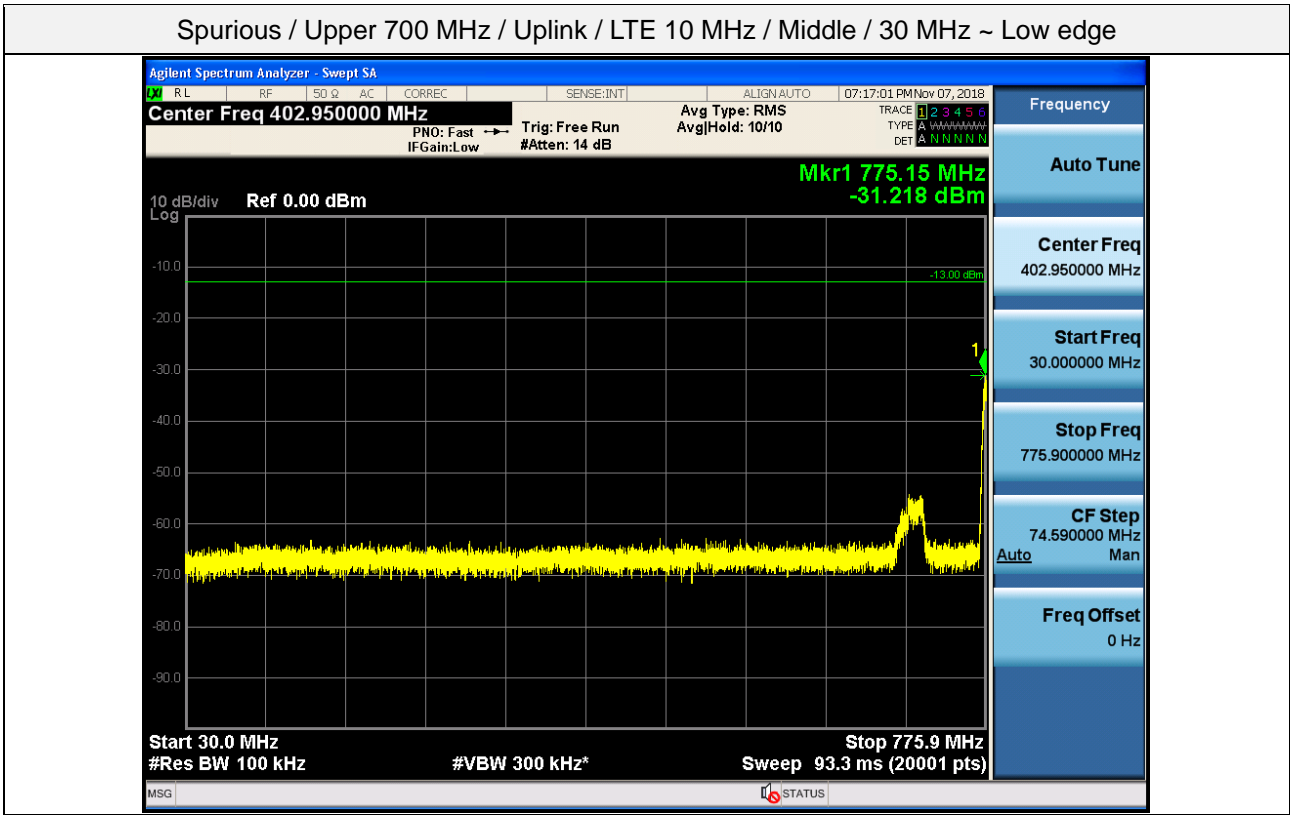

Spurious / Upper 700 MHz / Uplink / LTE 10 MHz / Low / 1 559 MHz ~ 1610 MHz (1 MHz)

Spurious / Upper 700 MHz / Uplink / LTE 10 MHz / Low / 1 559 MHz ~ 1610 MHz (700 Hz (1))

Spurious / Upper 700 MHz / Uplink / LTE 10 MHz / Low / 1 559 MHz ~ 1610 MHz (700 Hz (2))

Spurious / Upper 700 MHz / Uplink / LTE 10 MHz / Low / 1 559 MHz ~ 1610 MHz (700 Hz (3))

Spurious / Upper 700 MHz / Uplink / LTE 10 MHz / Low / 1 559 MHz ~ 1610 MHz (700 Hz (4))

Spurious / Upper 700 MHz / Uplink / LTE 10 MHz / Middle / 9 kHz ~ 150 kHz

Spurious / Upper 700 MHz / Uplink / LTE 10 MHz / Middle / 150 kHz ~ 30 MHz

Spurious / Upper 700 MHz / Uplink / LTE 10 MHz / Middle / 2 GHz ~ 4 GHz

Spurious / Upper 700 MHz / Uplink / LTE 10 MHz / Middle / 4 GHz ~ 6 GHz

Spurious / Upper 700 MHz / Uplink / LTE 10 MHz / Middle / 6 GHz ~ 8 GHz

Spurious / Upper 700 MHz / Uplink / LTE 10 MHz / Middle / 763 MHz ~ 775 MHz

Spurious / Upper 700 MHz / Uplink / LTE 10 MHz / Middle / 1 559 MHz ~ 1610 MHz (700 Hz (1))