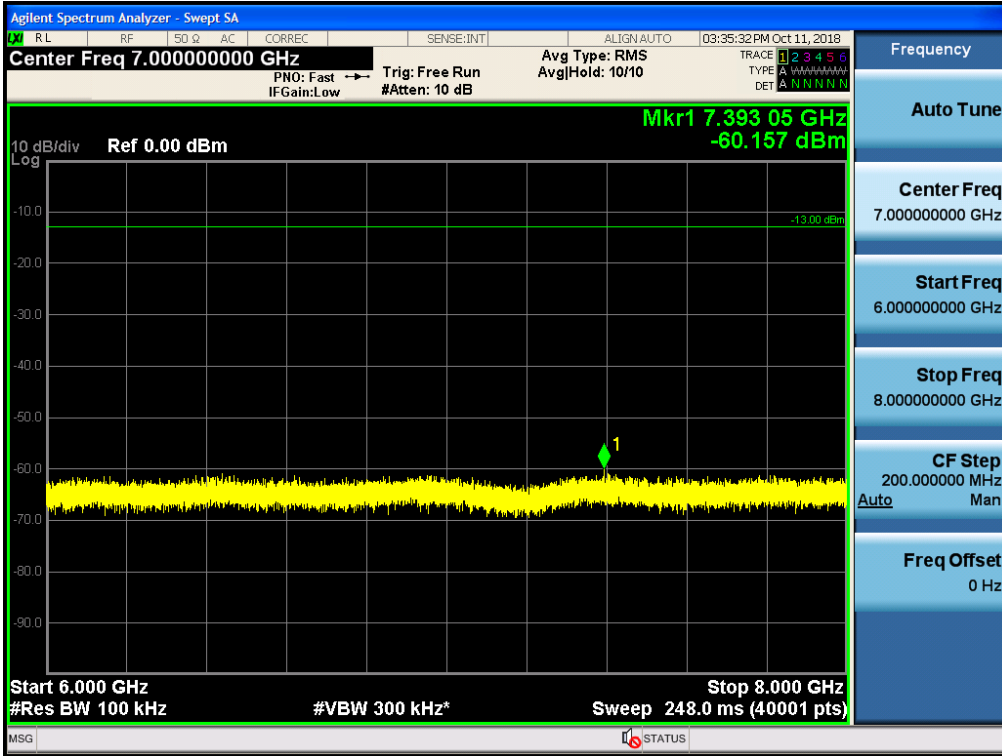

Spurious / Upper 700 MHz / Uplink / LTE 10 MHz / High / 1 559 MHz ~ 1610 MHz (700 Hz (3))

Spurious / Upper 700 MHz / Uplink / LTE 10 MHz / High / 1 559 MHz ~ 1610 MHz (700 Hz (4))

Spurious / Upper 700 MHz / Downlink / LTE 10 MHz / Low / 9 kHz ~ 150 kHz

Spurious / Upper 700 MHz / Downlink / LTE 10 MHz / Low / 150 kHz ~ 30 MHz

Spurious / Upper 700 MHz / Downlink / LTE 10 MHz / Low / 30 MHz ~ Low edge

Spurious / Upper 700 MHz / Downlink / LTE 10 MHz / Low / High edge ~ 2 GHz

Spurious / Upper 700 MHz / Downlink / LTE 10 MHz / Low / 2 GHz ~ 4 GHz

Spurious / Upper 700 MHz / Downlink / LTE 10 MHz / Low / 4 GHz ~ 6 GHz

Spurious / Upper 700 MHz / Downlink / LTE 10 MHz / Low / 6 GHz ~ 8 GHz

Spurious / Upper 700 MHz / Downlink / LTE 10 MHz / Low / 763 MHz ~ 775 MHz

Spurious / Upper 700 MHz / Downlink / LTE 10 MHz / Low / 793 MHz ~ 805 GHz

Spurious / Upper 700 MHz / Downlink / LTE 10 MHz / Low / 1 559 MHz ~ 1610 MHz (1 MHz)