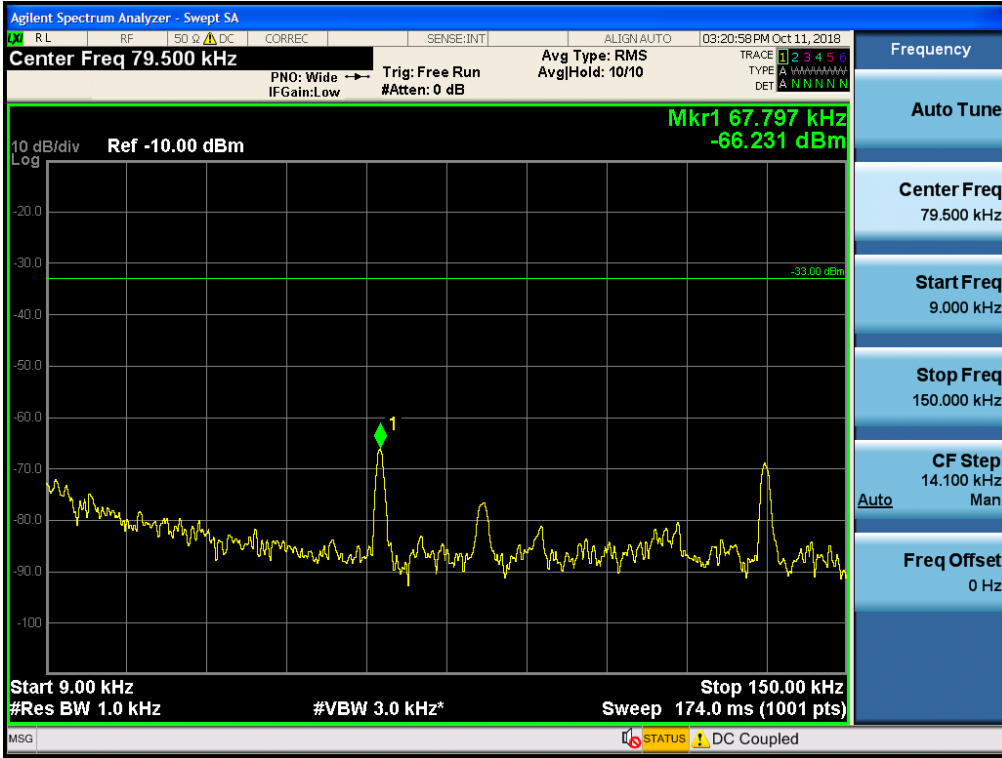

Spurious / Lower 700 MHz / Uplink / LTE 10 MHz / High / 9 kHz ~ 150 kHz

Spurious / Lower 700 MHz / Uplink / LTE 10 MHz / High / 150 kHz ~ 30 MHz

Spurious / Lower 700 MHz / Uplink / LTE 10 MHz / High / 30 MHz ~ Low edge

Spurious / Lower 700 MHz / Uplink / LTE 10 MHz / High / High edge ~ 2 GHz

Spurious / Lower 700 MHz / Uplink / LTE 10 MHz / High / 2 GHz ~ 4 GHz

Spurious / Lower 700 MHz / Uplink / LTE 10 MHz / High / 4 GHz ~ 6 GHz

Spurious / Lower 700 MHz / Downlink / LTE 10 MHz / Low / 9 kHz ~ 150 kHz

Spurious / Lower 700 MHz / Downlink / LTE 10 MHz / Low / 150 kHz ~ 30 MHz

Spurious / Lower 700 MHz / Downlink / LTE 10 MHz / Low / 30 MHz ~ Low edge

Spurious / Lower 700 MHz / Downlink / LTE 10 MHz / Low / High edge ~ 2 GHz

Spurious / Lower 700 MHz / Downlink / LTE 10 MHz / Low / 2 GHz ~ 4 GHz

Spurious / Lower 700 MHz / Downlink / LTE 10 MHz / Low / 4 GHz ~ 6 GHz