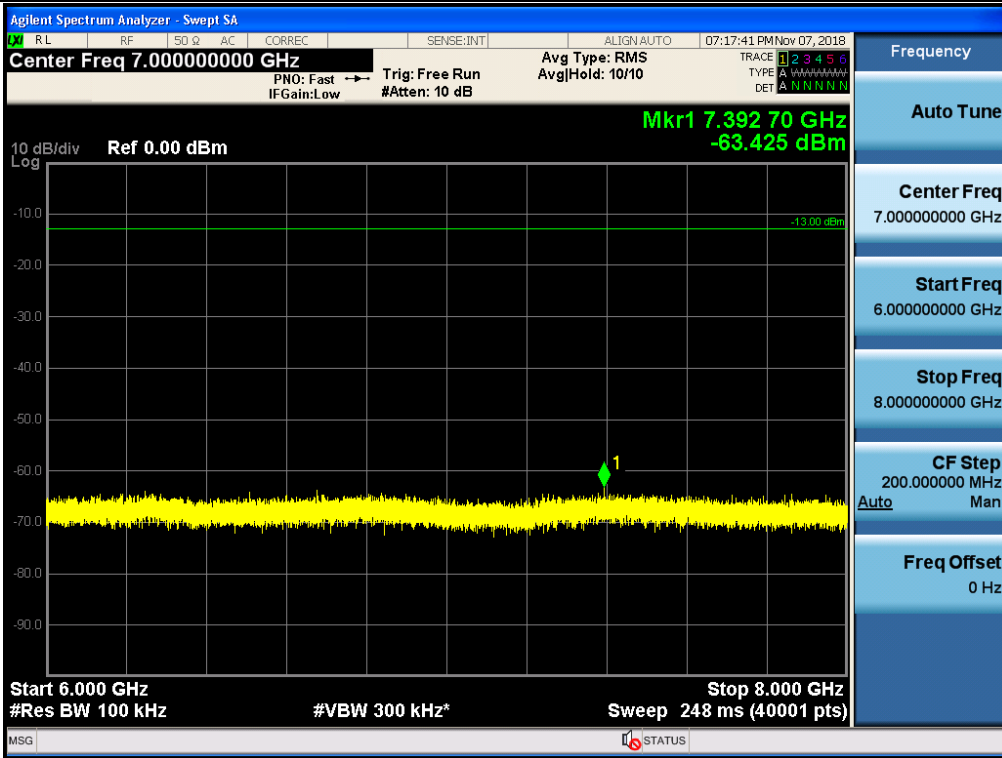

Spurious / Upper 700 MHz / Uplink / LTE 10 MHz / Low / 1 559 MHz ~ 1610 MHz (700 Hz (3))

Spurious / Upper 700 MHz / Uplink / LTE 10 MHz / Low / 1 559 MHz ~ 1610 MHz (700 Hz (4))

Spurious / Upper 700 MHz / Uplink / LTE 10 MHz / Middle / 9 kHz ~ 150 kHz

Spurious / Upper 700 MHz / Uplink / LTE 10 MHz / Middle / 150 kHz ~ 30 MHz

Spurious / Upper 700 MHz / Uplink / LTE 10 MHz / Middle / 2 GHz ~ 4 GHz

Spurious / Upper 700 MHz / Uplink / LTE 10 MHz / Middle / 4 GHz ~ 6 GHz

Spurious / Upper 700 MHz / Uplink / LTE 10 MHz / Middle / 6 GHz ~ 8 GHz

Spurious / Upper 700 MHz / Uplink / LTE 10 MHz / Middle / 763 MHz ~ 775 MHz

Spurious / Upper 700 MHz / Uplink / LTE 10 MHz / Middle / 1 559 MHz ~ 1610 MHz (700 Hz (1))