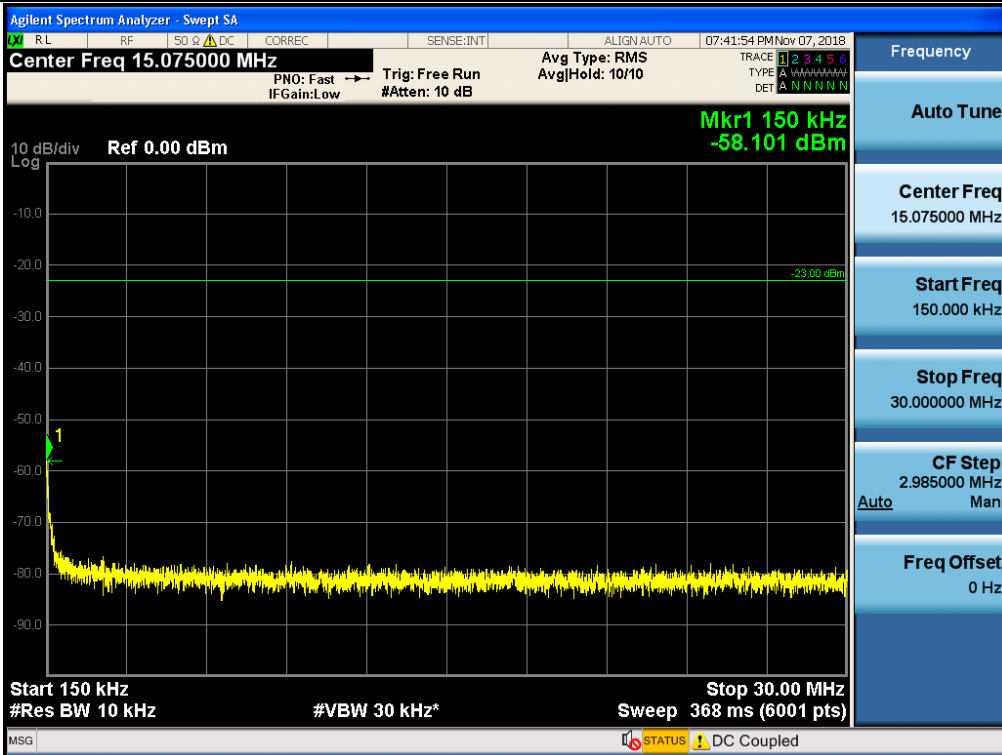

Spurious / Upper 700 MHz / Uplink / LTE 10 MHz / Middle / 6 GHz ~ 8 GHz

Spurious / Upper 700 MHz / Uplink / LTE 10 MHz / Middle / 763 MHz ~ 775 MHz

Spurious / Upper 700 MHz / Uplink / LTE 10 MHz / Middle / 1 559 MHz ~ 1610 MHz (700 Hz (1))

Spurious / Upper 700 MHz / Uplink / LTE 10 MHz / Middle / 1 559 MHz ~ 1610 MHz (700 Hz (2))

Spurious / Upper 700 MHz / Uplink / LTE 10 MHz / Middle / 1 559 MHz ~ 1610 MHz (700 Hz (3))

Spurious / Upper 700 MHz / Uplink / LTE 10 MHz / Middle / 1 559 MHz ~ 1610 MHz (700 Hz (4))

Spurious / Upper 700 MHz / Uplink / LTE 10 MHz / High / 9 kHz ~ 150 kHz

Spurious / Upper 700 MHz / Uplink / LTE 10 MHz / High / 150 kHz ~ 30 MHz

Spurious / Upper 700 MHz / Uplink / LTE 10 MHz / High / 30 MHz ~ Low edge

Spurious / Upper 700 MHz / Uplink / LTE 10 MHz / High / High edge ~ 2 GHz

Spurious / Upper 700 MHz / Uplink / LTE 10 MHz / High / 2 GHz ~ 4 GHz

Spurious / Upper 700 MHz / Uplink / LTE 10 MHz / High / 4 GHz ~ 6 GHz