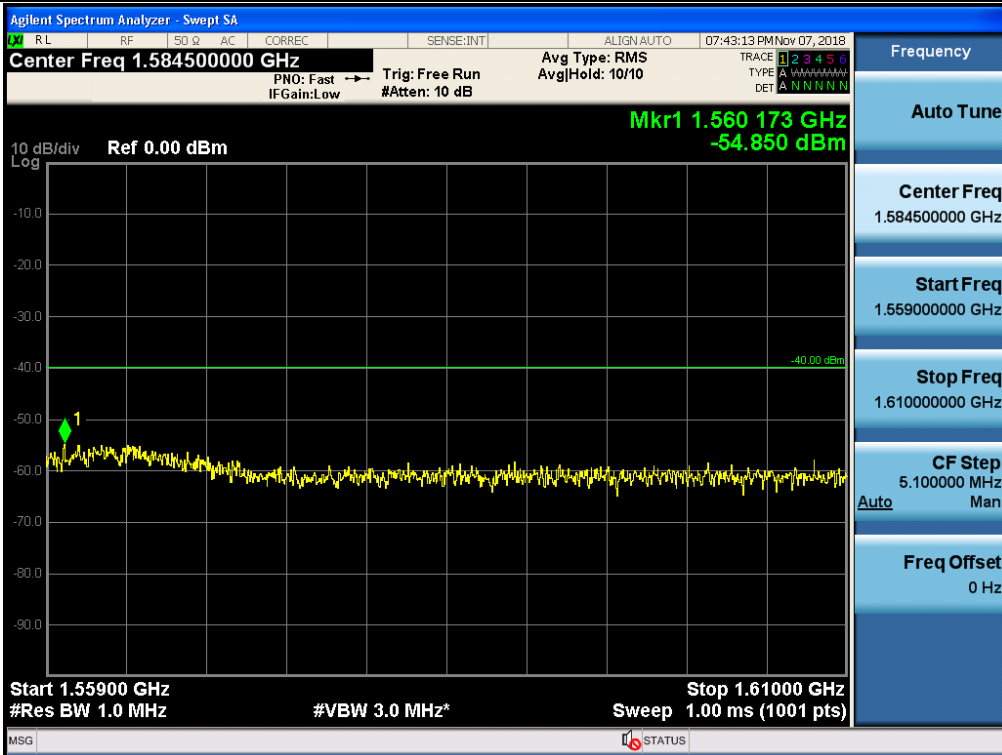

Spurious / Upper 700 MHz / Uplink / LTE 10 MHz / High / High edge ~ 2 GHz

Spurious / Upper 700 MHz / Uplink / LTE 10 MHz / High / 2 GHz ~ 4 GHz

Spurious / Upper 700 MHz / Uplink / LTE 10 MHz / High / 4 GHz ~ 6 GHz

Spurious / Upper 700 MHz / Uplink / LTE 10 MHz / High / 6 GHz ~ 8 GHz

Spurious / Upper 700 MHz / Uplink / LTE 10 MHz / High / 763 MHz ~ 775 MHz

Spurious / Upper 700 MHz / Uplink / LTE 10 MHz / High / 793 MHz ~ 805 GHz

Spurious / Upper 700 MHz / Uplink / LTE 10 MHz / High / 1 559 MHz ~ 1610 MHz (1 MHz)

Spurious / Upper 700 MHz / Uplink / LTE 10 MHz / High / 1 559 MHz ~ 1610 MHz (700 Hz (1))

Spurious / Upper 700 MHz / Uplink / LTE 10 MHz / High / 1 559 MHz ~ 1610 MHz (700 Hz (2))

Spurious / Upper 700 MHz / Uplink / LTE 10 MHz / High / 1 559 MHz ~ 1610 MHz (700 Hz (3))

Spurious / Upper 700 MHz / Uplink / LTE 10 MHz / High / 1 559 MHz ~ 1610 MHz (700 Hz (4))

Spurious / Upper 700 MHz / Downlink / LTE 10 MHz / Low / 9 kHz ~ 150 kHz