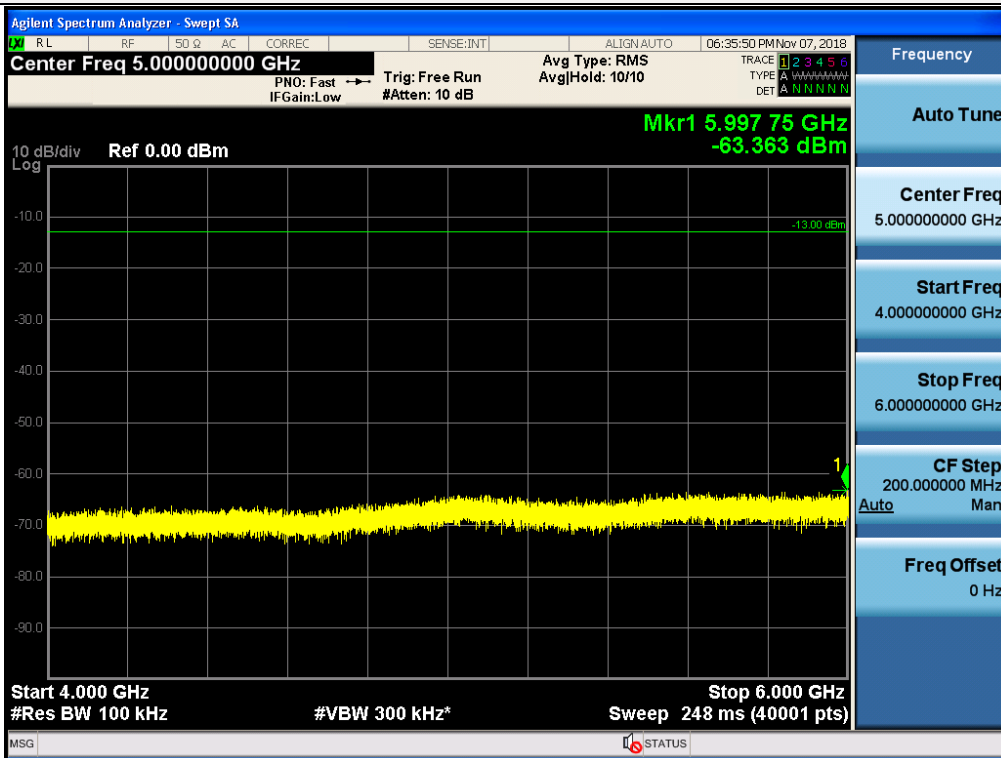

Plot data of Spurious Emissions

Spurious / Lower 700 MHz / Uplink / LTE 10 MHz / Low / 30 MHz ~ Low edge

Spurious / Lower 700 MHz / Uplink / LTE 10 MHz / Low / High edge ~ 2 GHz

Spurious / Lower 700 MHz / Uplink / LTE 10 MHz / Low / 2 GHz ~ 4 GHz

Spurious / Lower 700 MHz / Uplink / LTE 10 MHz / Low / 4 GHz ~ 6 GHz

Spurious / Lower 700 MHz / Uplink / LTE 10 MHz / Middle / 9 kHz ~ 150 kHz

Spurious / Lower 700 MHz / Uplink / LTE 10 MHz / Middle / 150 kHz ~ 30 MHz