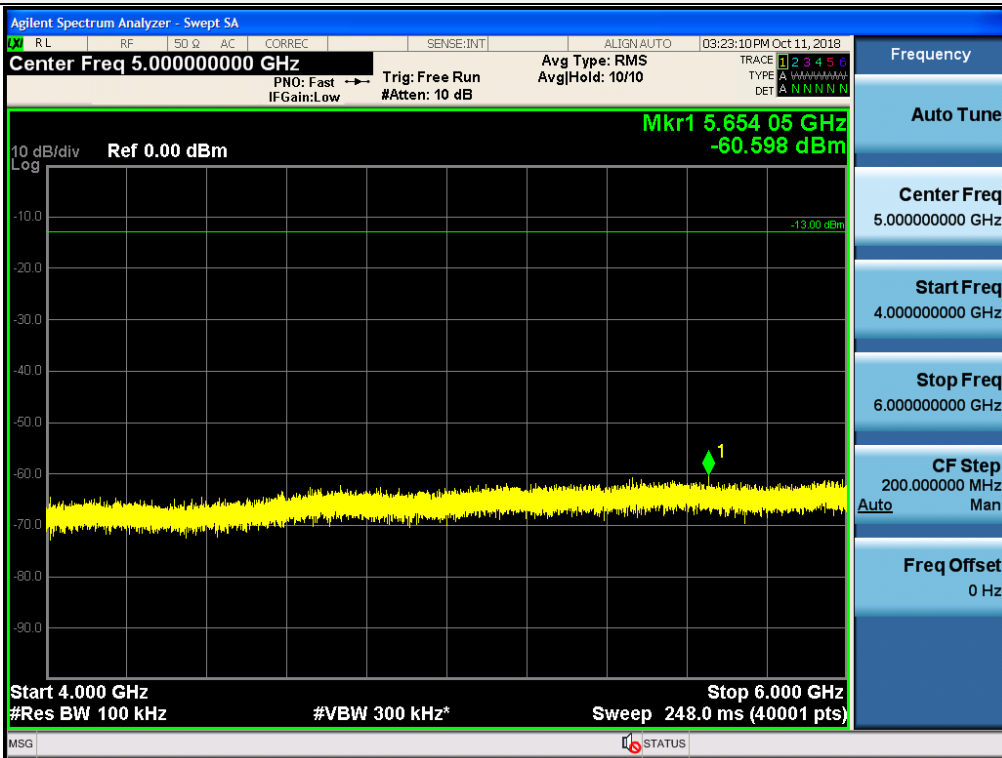

Spurious / Lower 700 MHz / Downlink / LTE 10 MHz / Low / High edge ~ 2 GHz

Spurious / Lower 700 MHz / Downlink / LTE 10 MHz / Low / 2 GHz ~ 4 GHz

Spurious / Lower 700 MHz / Downlink / LTE 10 MHz / Low / 4 GHz ~ 6 GHz

Spurious / Lower 700 MHz / Downlink / LTE 10 MHz / Middle / 9 kHz ~ 150 kHz

Spurious / Lower 700 MHz / Downlink / LTE 10 MHz / Middle / 150 kHz ~ 30 MHz

Spurious / Lower 700 MHz / Downlink / LTE 10 MHz / Middle / 30 MHz ~ Low edge

Spurious / Lower 700 MHz / Downlink / LTE 10 MHz / Middle / High edge ~ 2 GHz

Spurious / Lower 700 MHz / Downlink / LTE 10 MHz / Middle / 2 GHz ~ 4 GHz

Spurious / Lower 700 MHz / Downlink / LTE 10 MHz / Middle / 4 GHz ~ 6 GHz

Spurious / Lower 700 MHz / Downlink / LTE 10 MHz / High / 9 kHz ~ 150 kHz

Spurious / Lower 700 MHz / Downlink / LTE 10 MHz / High / 150 kHz ~ 30 MHz

Spurious / Lower 700 MHz / Downlink / LTE 10 MHz / High / 30 MHz ~ Low edge