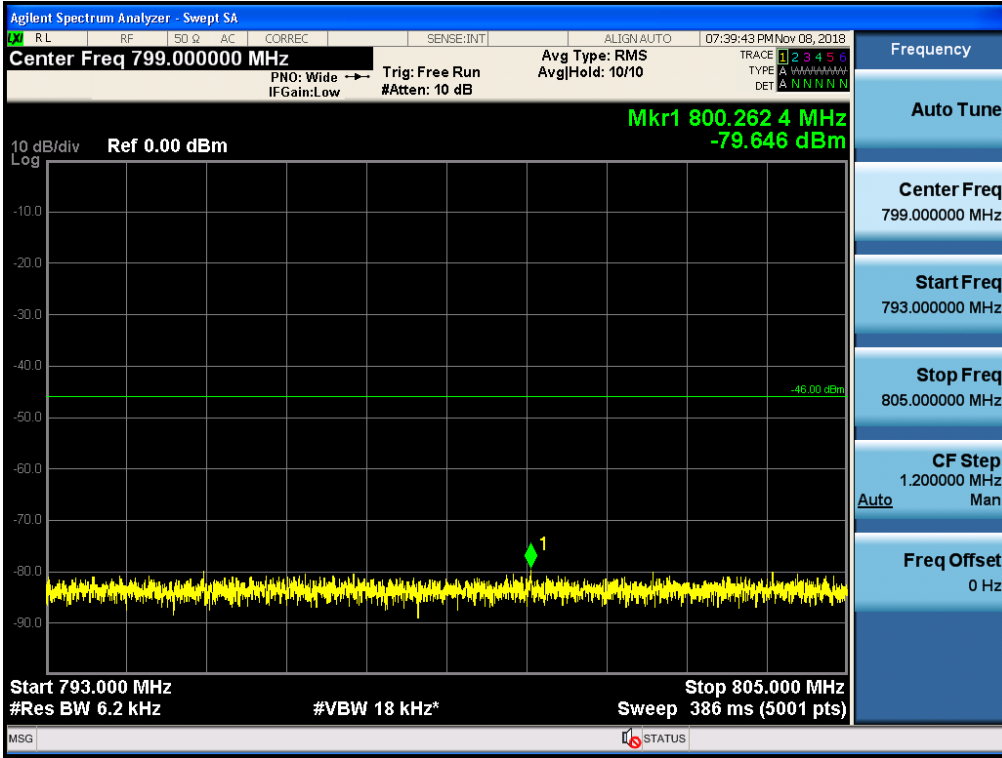

Spurious / Upper 700 MHz / Downlink / LTE 10 MHz / Low / 150 kHz ~ 30 MHz

Spurious / Upper 700 MHz / Downlink / LTE 10 MHz / Low / 30 MHz ~ Low edge

Spurious / Upper 700 MHz / Downlink / LTE 10 MHz / Low / High edge ~ 2 GHz

Spurious / Upper 700 MHz / Downlink / LTE 10 MHz / Low / 2 GHz ~ 4 GHz

Spurious / Upper 700 MHz / Downlink / LTE 10 MHz / Low / 4 GHz ~ 6 GHz

Spurious / Upper 700 MHz / Downlink / LTE 10 MHz / Low / 6 GHz ~ 8 GHz

Spurious / Upper 700 MHz / Downlink / LTE 10 MHz / Low / 763 MHz ~ 775 MHz

Spurious / Upper 700 MHz / Downlink / LTE 10 MHz / Low / 793 MHz ~ 805 GHz

Spurious / Upper 700 MHz / Downlink / LTE 10 MHz / Low / 1 559 MHz ~ 1610 MHz (1 MHz)

Spurious / Upper 700 MHz / Downlink / LTE 10 MHz / Low / 1 559 MHz ~ 1610 MHz (700 Hz (1))

Spurious / Upper 700 MHz / Downlink / LTE 10 MHz / Low / 1 559 MHz ~ 1610 MHz (700 Hz (2))

Spurious / Upper 700 MHz / Downlink / LTE 10 MHz / Low / 1 559 MHz ~ 1610 MHz (700 Hz (3))