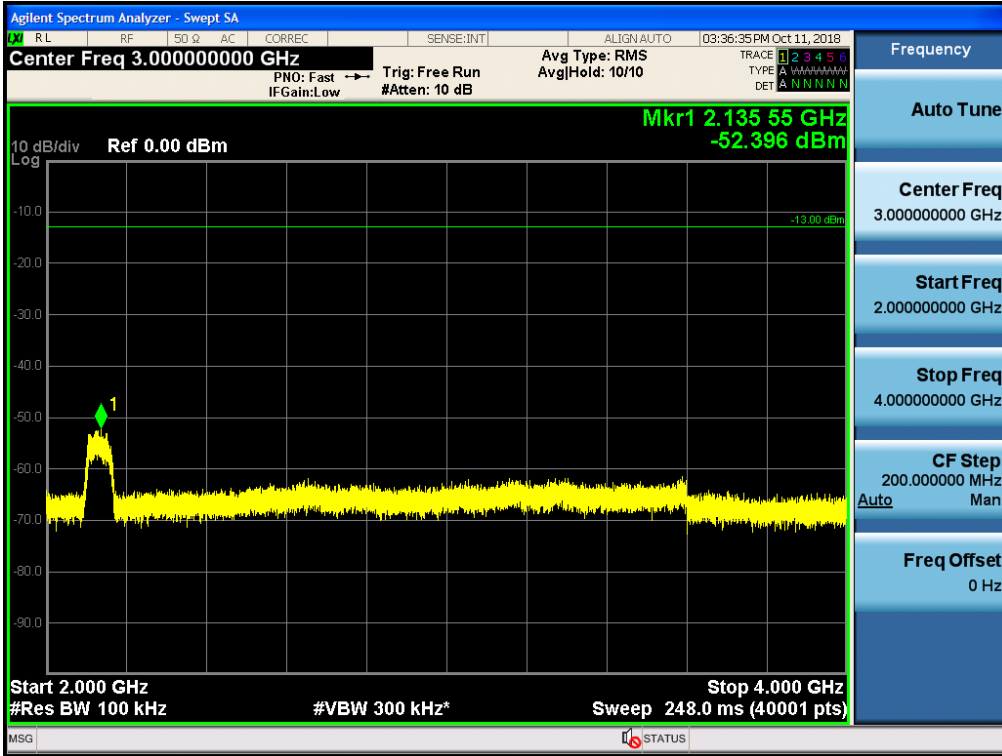

Spurious / Upper 700 MHz / Downlink / LTE 10 MHz / Low / 763 MHz ~ 775 MHz

Spurious / Upper 700 MHz / Downlink / LTE 10 MHz / Low / 793 MHz ~ 805 GHz

Spurious / Upper 700 MHz / Downlink / LTE 10 MHz / Low / 1 559 MHz ~ 1610 MHz (1 MHz)

Spurious / Upper 700 MHz / Downlink / LTE 10 MHz / Low / 1 559 MHz ~ 1610 MHz (700 Hz (1))

Spurious / Upper 700 MHz / Downlink / LTE 10 MHz / Low / 1 559 MHz ~ 1610 MHz (700 Hz (2))

Spurious / Upper 700 MHz / Downlink / LTE 10 MHz / Low / 1 559 MHz ~ 1610 MHz (700 Hz (3))

Spurious / Upper 700 MHz / Downlink / LTE 10 MHz / Low / 1 559 MHz ~ 1610 MHz (700 Hz (4))

Spurious / Upper 700 MHz / Downlink / LTE 10 MHz / Middle / 9 kHz ~ 150 kHz

Spurious / Upper 700 MHz / Downlink / LTE 10 MHz / Middle / 150 kHz ~ 30 MHz

Spurious / Upper 700 MHz / Downlink / LTE 10 MHz / Middle / 30 MHz ~ Low edge

Spurious / Upper 700 MHz / Downlink / LTE 10 MHz / Middle / High edge ~ 2 GHz

Spurious / Upper 700 MHz / Downlink / LTE 10 MHz / Middle / 2 GHz ~ 4 GHz