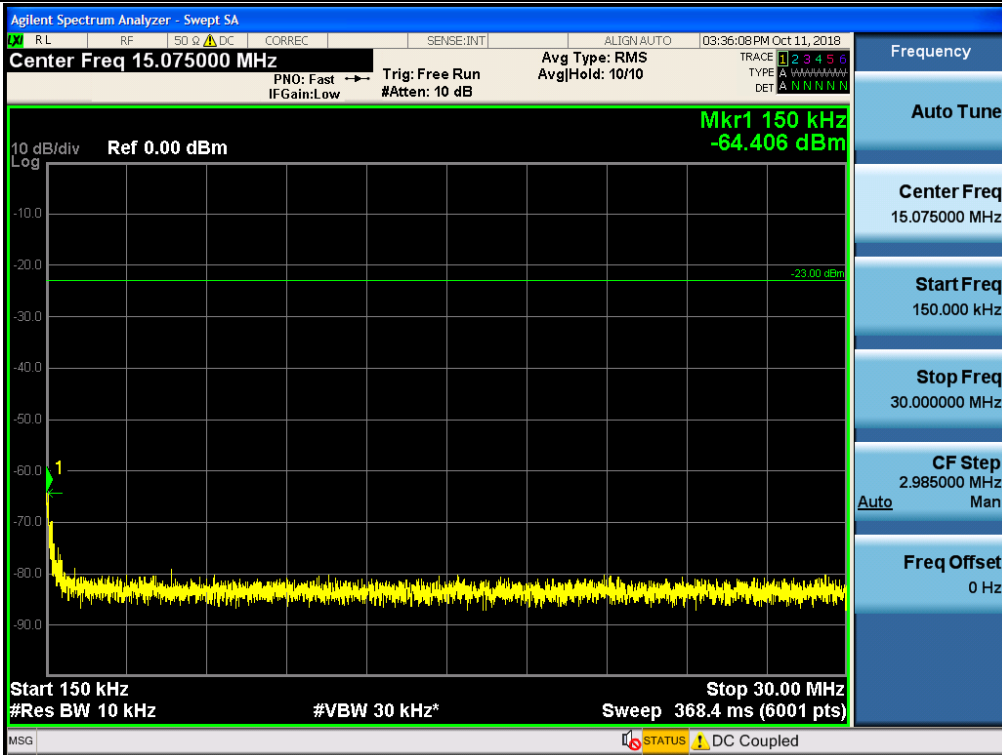

Spurious / Upper 700 MHz / Downlink / LTE 10 MHz / Low / 763 MHz ~ 775 MHz

Spurious / Upper 700 MHz / Downlink / LTE 10 MHz / Low / 793 MHz ~ 805 GHz

Spurious / Upper 700 MHz / Downlink / LTE 10 MHz / Low / 1 559 MHz ~ 1610 MHz (1 MHz)

Spurious / Upper 700 MHz / Downlink / LTE 10 MHz / Low / 1 559 MHz ~ 1610 MHz (700 Hz (1))

Spurious / Upper 700 MHz / Downlink / LTE 10 MHz / Low / 1 559 MHz ~ 1610 MHz (700 Hz (2))

Spurious / Upper 700 MHz / Downlink / LTE 10 MHz / Low / 1 559 MHz ~ 1610 MHz (700 Hz (3))

Spurious / Upper 700 MHz / Downlink / LTE 10 MHz / Low / 1 559 MHz ~ 1610 MHz (700 Hz (4))

Spurious / Upper 700 MHz / Downlink / LTE 10 MHz / Middle / 9 kHz ~ 150 kHz

Spurious / Upper 700 MHz / Downlink / LTE 10 MHz / Middle / 150 kHz ~ 30 MHz

Spurious / Upper 700 MHz / Downlink / LTE 10 MHz / Middle / 30 MHz ~ Low edge

Spurious / Upper 700 MHz / Downlink / LTE 10 MHz / Middle / High edge ~ 2 GHz

Spurious / Upper 700 MHz / Downlink / LTE 10 MHz / Middle / 2 GHz ~ 4 GHz