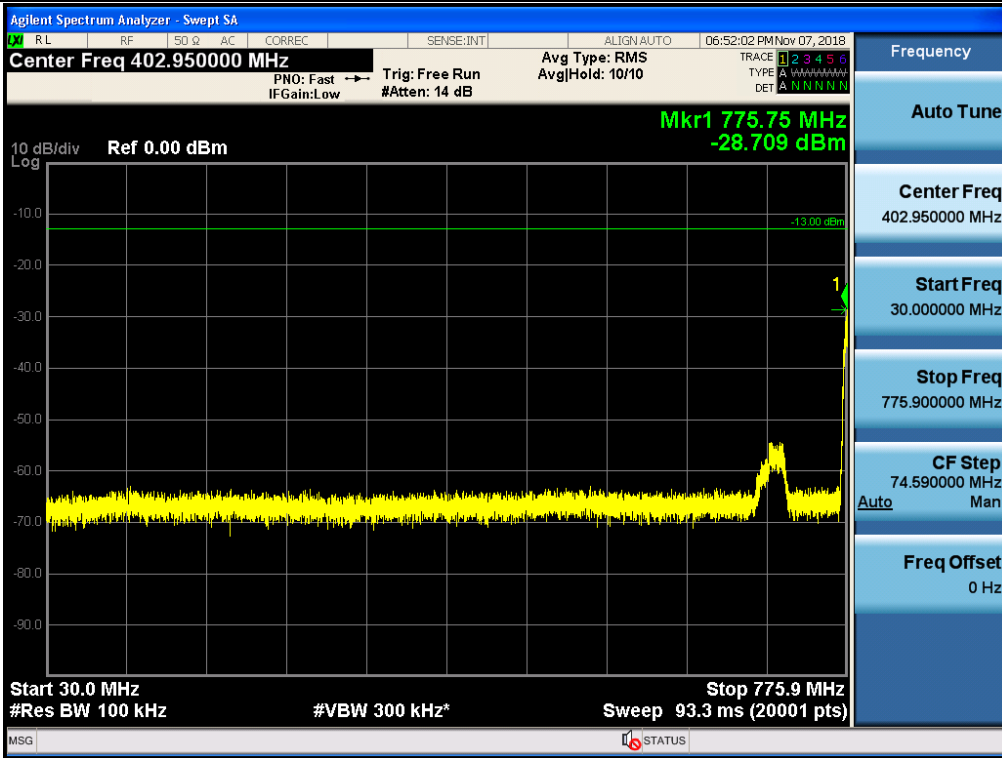

Spurious / Lower 700 MHz / Downlink / LTE 10 MHz / High / 9 kHz ~ 150 kHz

Spurious / Lower 700 MHz / Downlink / LTE 10 MHz / High / 150 kHz ~ 30 MHz

Spurious / Lower 700 MHz / Downlink / LTE 10 MHz / High / 30 MHz ~ Low edge

Spurious / Lower 700 MHz / Downlink / LTE 10 MHz / High / High edge ~ 2 GHz

Spurious / Lower 700 MHz / Downlink / LTE 10 MHz / High / 2 GHz ~ 4 GHz

Spurious / Lower 700 MHz / Downlink / LTE 10 MHz / High / 4 GHz ~ 6 GHz

Spurious / Upper 700 MHz / Uplink / LTE 10 MHz / Low / 9 kHz ~ 150 kHz

Spurious / Upper 700 MHz / Uplink / LTE 10 MHz / Low / 150 kHz ~ 30 MHz

Spurious / Upper 700 MHz / Uplink / LTE 10 MHz / Low / 30 MHz ~ Low edge

Spurious / Upper 700 MHz / Uplink / LTE 10 MHz / Low / High edge ~ 2 GHz

Spurious / Upper 700 MHz / Uplink / LTE 10 MHz / Low / 2 GHz ~ 4 GHz

Spurious / Upper 700 MHz / Uplink / LTE 10 MHz / Low / 4 GHz ~ 6 GHz