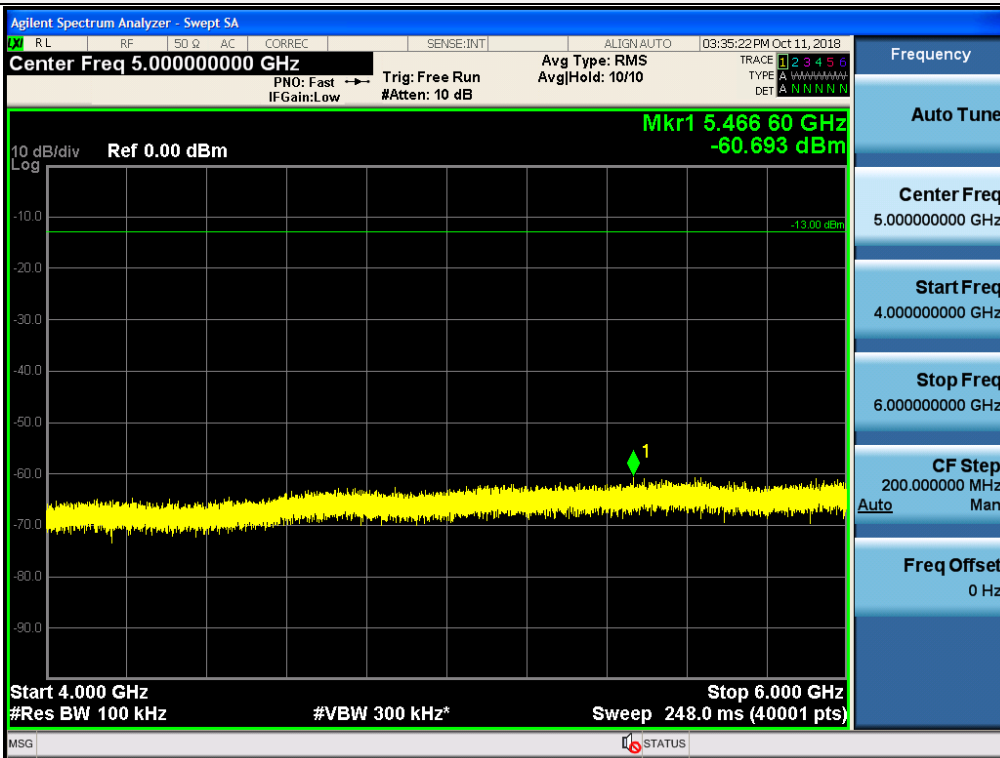

Spurious / Upper 700 MHz / Uplink / LTE 10 MHz / High / 1 559 MHz ~ 1610 MHz (700 Hz (3))

Spurious / Upper 700 MHz / Uplink / LTE 10 MHz / High / 1 559 MHz ~ 1610 MHz (700 Hz (4))

Spurious / Upper 700 MHz / Downlink / LTE 10 MHz / Low / 9 kHz ~ 150 kHz

Spurious / Upper 700 MHz / Downlink / LTE 10 MHz / Low / 150 kHz ~ 30 MHz

Spurious / Upper 700 MHz / Downlink / LTE 10 MHz / Low / 30 MHz ~ Low edge

Spurious / Upper 700 MHz / Downlink / LTE 10 MHz / Low / High edge ~ 2 GHz

Spurious / Upper 700 MHz / Downlink / LTE 10 MHz / Low / 2 GHz ~ 4 GHz

Spurious / Upper 700 MHz / Downlink / LTE 10 MHz / Low / 4 GHz ~ 6 GHz

Spurious / Upper 700 MHz / Downlink / LTE 10 MHz / Low / 6 GHz ~ 8 GHz

Spurious / Upper 700 MHz / Downlink / LTE 10 MHz / Low / 763 MHz ~ 775 MHz

Spurious / Upper 700 MHz / Downlink / LTE 10 MHz / Low / 793 MHz ~ 805 GHz

Spurious / Upper 700 MHz / Downlink / LTE 10 MHz / Low / 1 559 MHz ~ 1610 MHz (1 MHz)