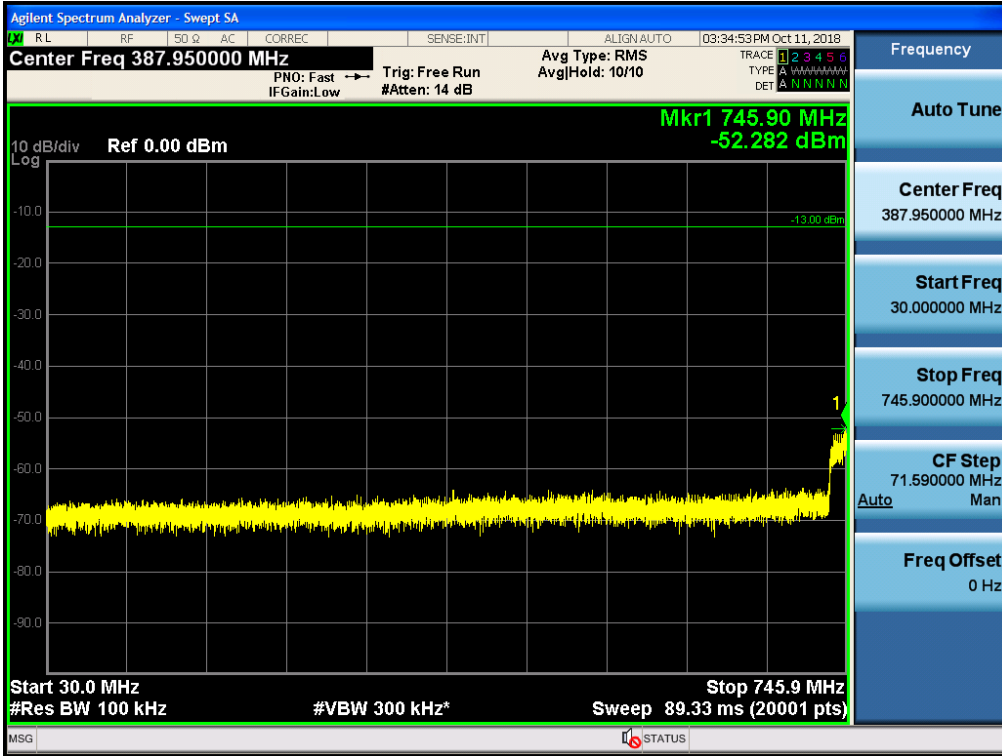

Spurious / Upper 700 MHz / Uplink / LTE 10 MHz / High / 1 559 MHz ~ 1610 MHz (1 MHz)

Spurious / Upper 700 MHz / Uplink / LTE 10 MHz / High / 1 559 MHz ~ 1610 MHz (700 Hz (1))

Spurious / Upper 700 MHz / Uplink / LTE 10 MHz / High / 1 559 MHz ~ 1610 MHz (700 Hz (2))

Spurious / Upper 700 MHz / Uplink / LTE 10 MHz / High / 1 559 MHz ~ 1610 MHz (700 Hz (3))

Spurious / Upper 700 MHz / Uplink / LTE 10 MHz / High / 1 559 MHz ~ 1610 MHz (700 Hz (4))

Spurious / Upper 700 MHz / Downlink / LTE 10 MHz / Low / 9 kHz ~ 150 kHz

Spurious / Upper 700 MHz / Downlink / LTE 10 MHz / Low / 150 kHz ~ 30 MHz

Spurious / Upper 700 MHz / Downlink / LTE 10 MHz / Low / 30 MHz ~ Low edge

Spurious / Upper 700 MHz / Downlink / LTE 10 MHz / Low / High edge ~ 2 GHz

Spurious / Upper 700 MHz / Downlink / LTE 10 MHz / Low / 2 GHz ~ 4 GHz

Spurious / Upper 700 MHz / Downlink / LTE 10 MHz / Low / 4 GHz ~ 6 GHz

Spurious / Upper 700 MHz / Downlink / LTE 10 MHz / Low / 6 GHz ~ 8 GHz