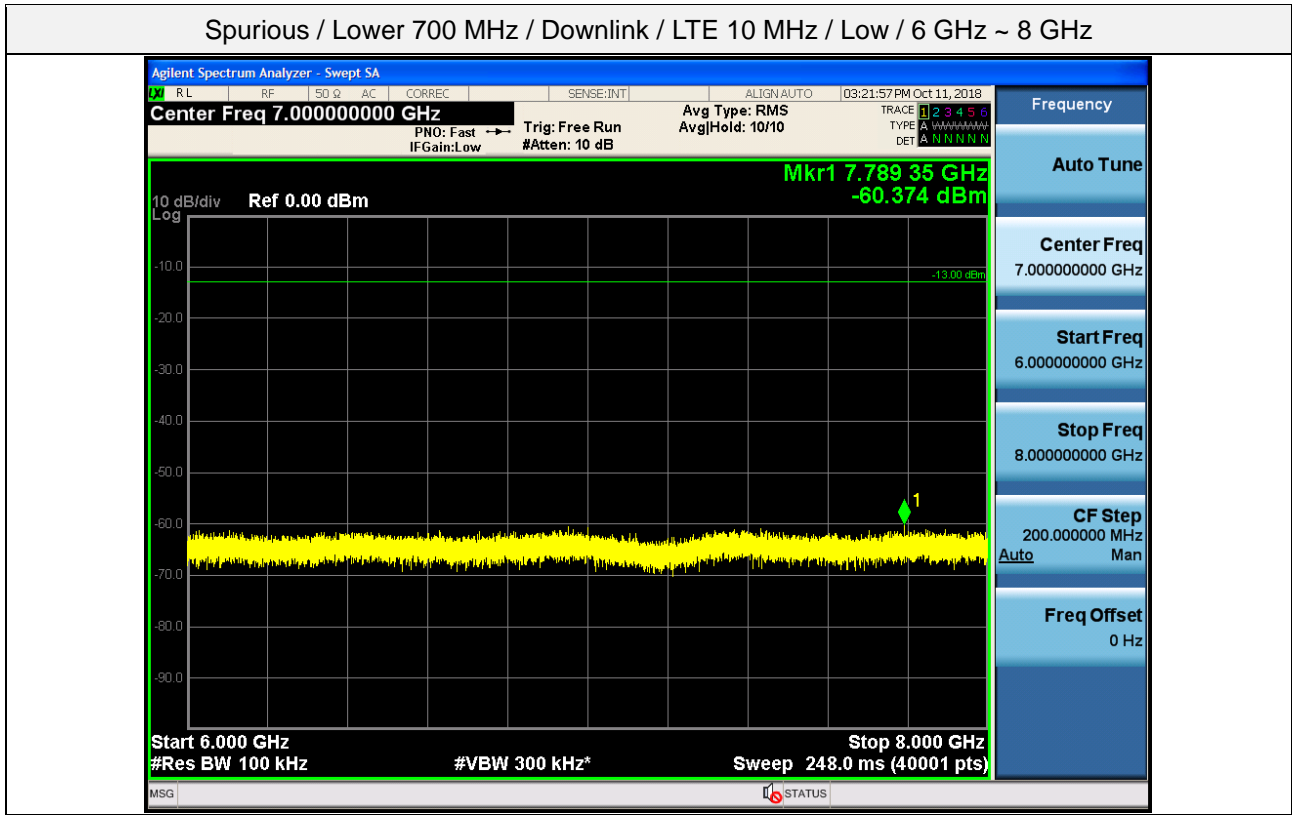

Spurious / Lower 700 MHz / Downlink / LTE 10 MHz / Low / 9 kHz ~ 150 kHz

Spurious / Lower 700 MHz / Downlink / LTE 10 MHz / Low / 150 kHz ~ 30 MHz

Spurious / Lower 700 MHz / Downlink / LTE 10 MHz / Low / 30 MHz ~ Low edge

Spurious / Lower 700 MHz / Downlink / LTE 10 MHz / Low / High edge ~ 2 GHz

Spurious / Lower 700 MHz / Downlink / LTE 10 MHz / Low / 2 GHz ~ 4 GHz

Spurious / Lower 700 MHz / Downlink / LTE 10 MHz / Low / 4 GHz ~ 6 GHz

Spurious / Lower 700 MHz / Downlink / LTE 10 MHz / Middle / 9 kHz ~ 150 kHz

Spurious / Lower 700 MHz / Downlink / LTE 10 MHz / Middle / 150 kHz ~ 30 MHz

Spurious / Lower 700 MHz / Downlink / LTE 10 MHz / Middle / 30 MHz ~ Low edge