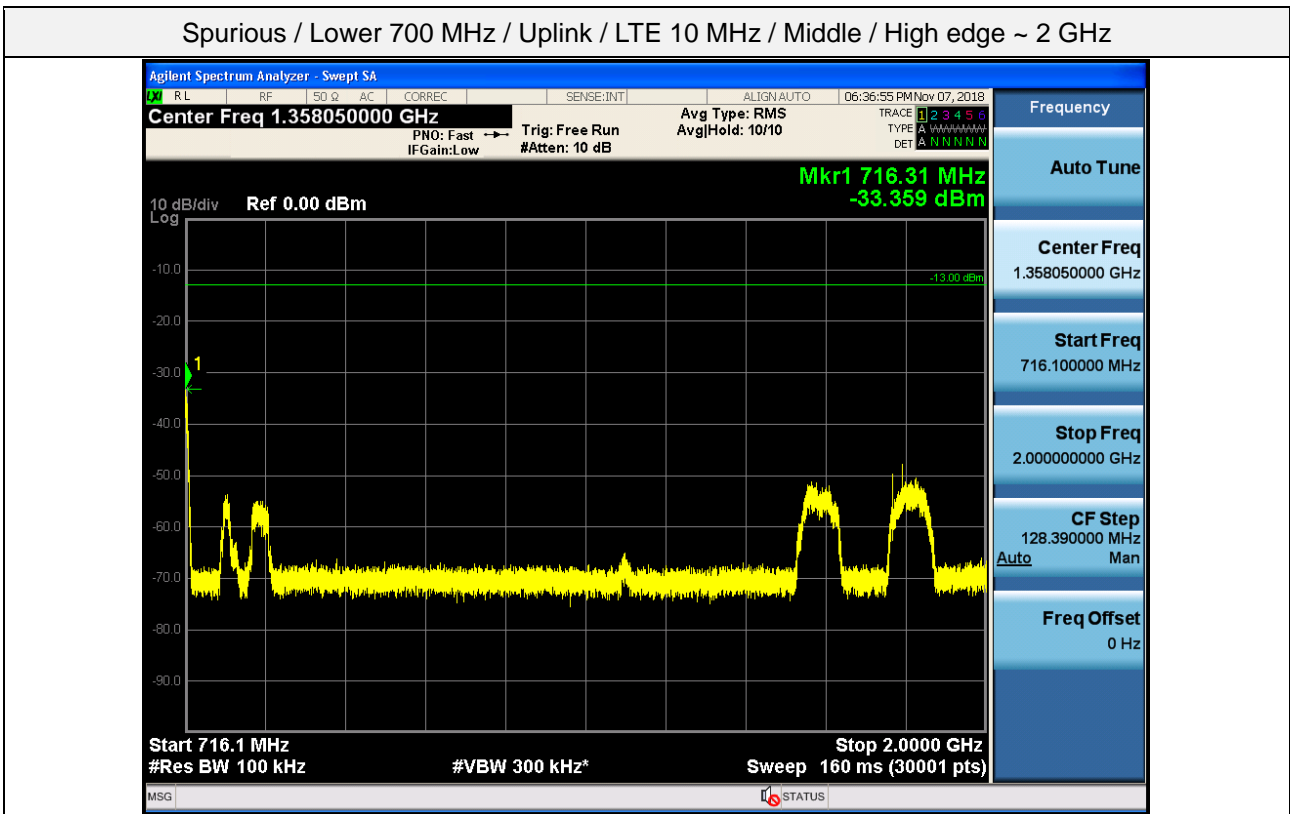

Plot data of Spurious Emissions

Spurious / Lower 700 MHz / Uplink / LTE 10 MHz / Low / 30 MHz ~ Low edge

Spurious / Lower 700 MHz / Uplink / LTE 10 MHz / Low / High edge ~ 2 GHz

Spurious / Lower 700 MHz / Uplink / LTE 10 MHz / Low / 2 GHz ~ 4 GHz

Spurious / Lower 700 MHz / Uplink / LTE 10 MHz / Low / 4 GHz ~ 6 GHz

Spurious / Lower 700 MHz / Uplink / LTE 10 MHz / Middle / 9 kHz ~ 150 kHz

Spurious / Lower 700 MHz / Uplink / LTE 10 MHz / Middle / 150 kHz ~ 30 MHz

Spurious / Lower 700 MHz / Uplink / LTE 10 MHz / Middle / 2 GHz ~ 4 GHz

Spurious / Lower 700 MHz / Uplink / LTE 10 MHz / Middle / 4 GHz ~ 6 GHz

Spurious / Lower 700 MHz / Uplink / LTE 10 MHz / Middle / 6 GHz ~ 8 GHz

Spurious / Lower 700 MHz / Uplink / LTE 10 MHz / High / 9 kHz ~ 150 kHz

Spurious / Lower 700 MHz / Uplink / LTE 10 MHz / High / 150 kHz ~ 30 MHz

Spurious / Lower 700 MHz / Uplink / LTE 10 MHz / High / 30 MHz ~ Low edge