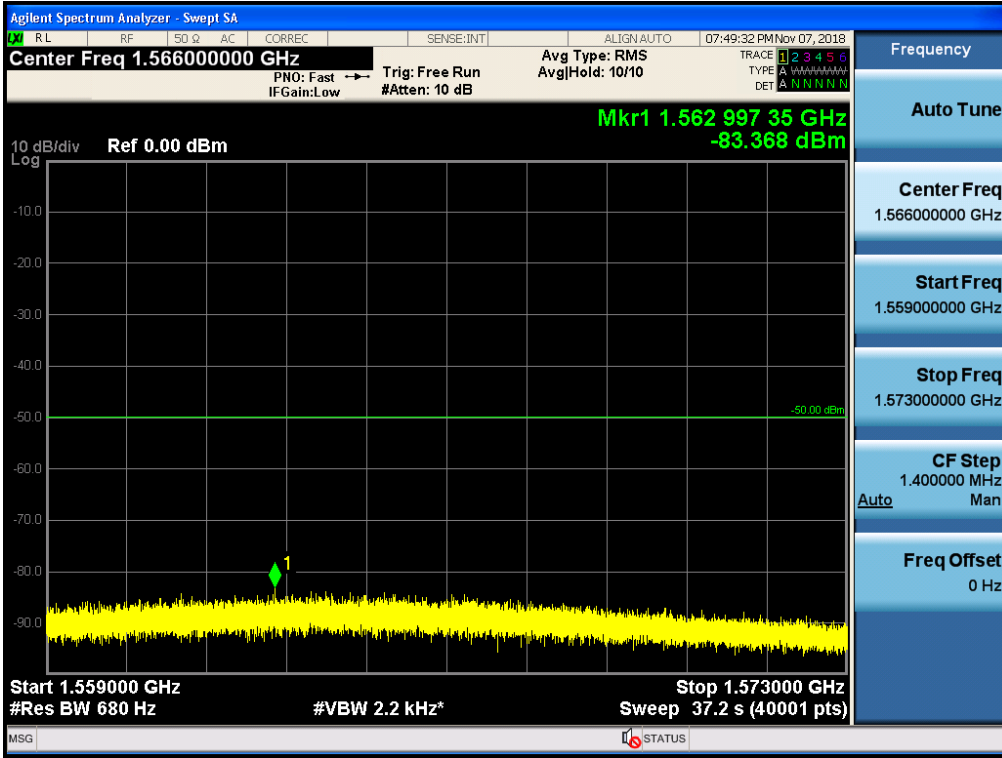

Spurious / Upper 700 MHz / Uplink / LTE 10 MHz / High / High edge ~ 2 GHz

Spurious / Upper 700 MHz / Uplink / LTE 10 MHz / High / 2 GHz ~ 4 GHz

Spurious / Upper 700 MHz / Uplink / LTE 10 MHz / High / 4 GHz ~ 6 GHz

Spurious / Upper 700 MHz / Uplink / LTE 10 MHz / High / 6 GHz ~ 8 GHz

Spurious / Upper 700 MHz / Uplink / LTE 10 MHz / High / 763 MHz ~ 775 MHz

Spurious / Upper 700 MHz / Uplink / LTE 10 MHz / High / 793 MHz ~ 805 GHz

Spurious / Upper 700 MHz / Uplink / LTE 10 MHz / High / 1 559 MHz ~ 1610 MHz (1 MHz)

Spurious / Upper 700 MHz / Uplink / LTE 10 MHz / High / 1 559 MHz ~ 1610 MHz (700 Hz (1))

Spurious / Upper 700 MHz / Uplink / LTE 10 MHz / High / 1 559 MHz ~ 1610 MHz (700 Hz (2))

Spurious / Upper 700 MHz / Uplink / LTE 10 MHz / High / 1 559 MHz ~ 1610 MHz (700 Hz (3))

Spurious / Upper 700 MHz / Uplink / LTE 10 MHz / High / 1 559 MHz ~ 1610 MHz (700 Hz (4))

Spurious / Upper 700 MHz / Downlink / LTE 10 MHz / Low / 9 kHz ~ 150 kHz