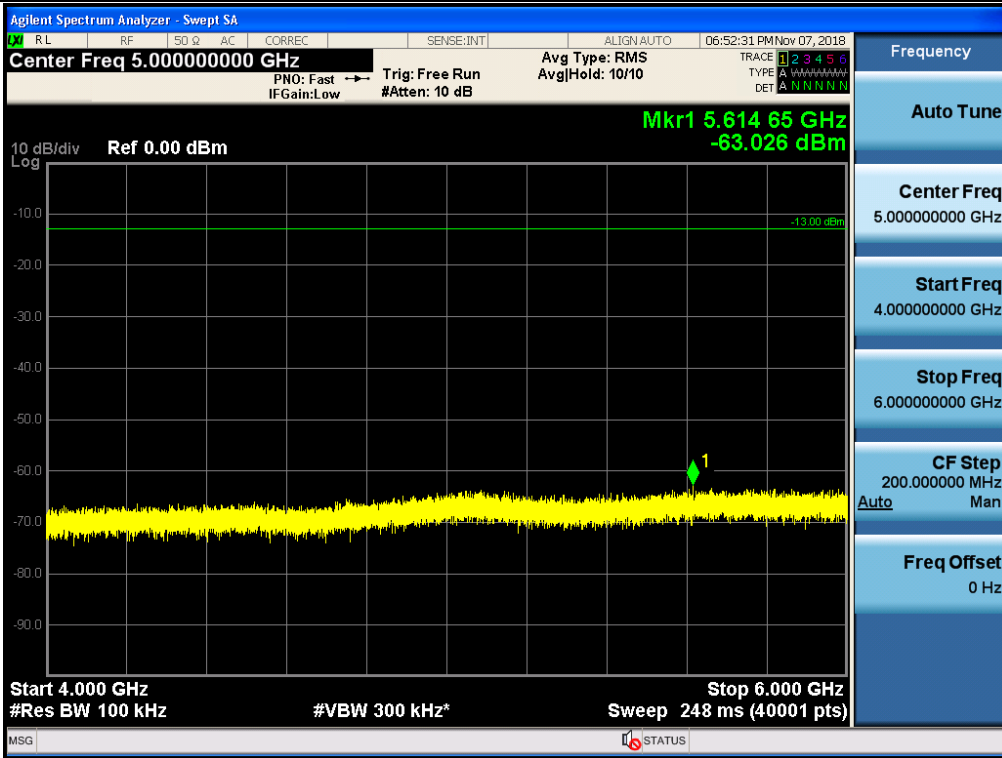

Spurious / Lower 700 MHz / Downlink / LTE 10 MHz / High / High edge ~ 2 GHz

Spurious / Lower 700 MHz / Downlink / LTE 10 MHz / High / 2 GHz ~ 4 GHz

Spurious / Lower 700 MHz / Downlink / LTE 10 MHz / High / 4 GHz ~ 6 GHz

Spurious / Upper 700 MHz / Uplink / LTE 10 MHz / Low / 9 kHz ~ 150 kHz

Spurious / Upper 700 MHz / Uplink / LTE 10 MHz / Low / 150 kHz ~ 30 MHz

Spurious / Upper 700 MHz / Uplink / LTE 10 MHz / Low / 30 MHz ~ Low edge

Spurious / Upper 700 MHz / Uplink / LTE 10 MHz / Low / High edge ~ 2 GHz

Spurious / Upper 700 MHz / Uplink / LTE 10 MHz / Low / 2 GHz ~ 4 GHz

Spurious / Upper 700 MHz / Uplink / LTE 10 MHz / Low / 4 GHz ~ 6 GHz

Spurious / Upper 700 MHz / Uplink / LTE 10 MHz / Low / 6 GHz ~ 8 GHz

Spurious / Upper 700 MHz / Uplink / LTE 10 MHz / Low / 763 MHz ~ 775 MHz

Spurious / Upper 700 MHz / Uplink / LTE 10 MHz / Low / 793 MHz ~ 805 GHz