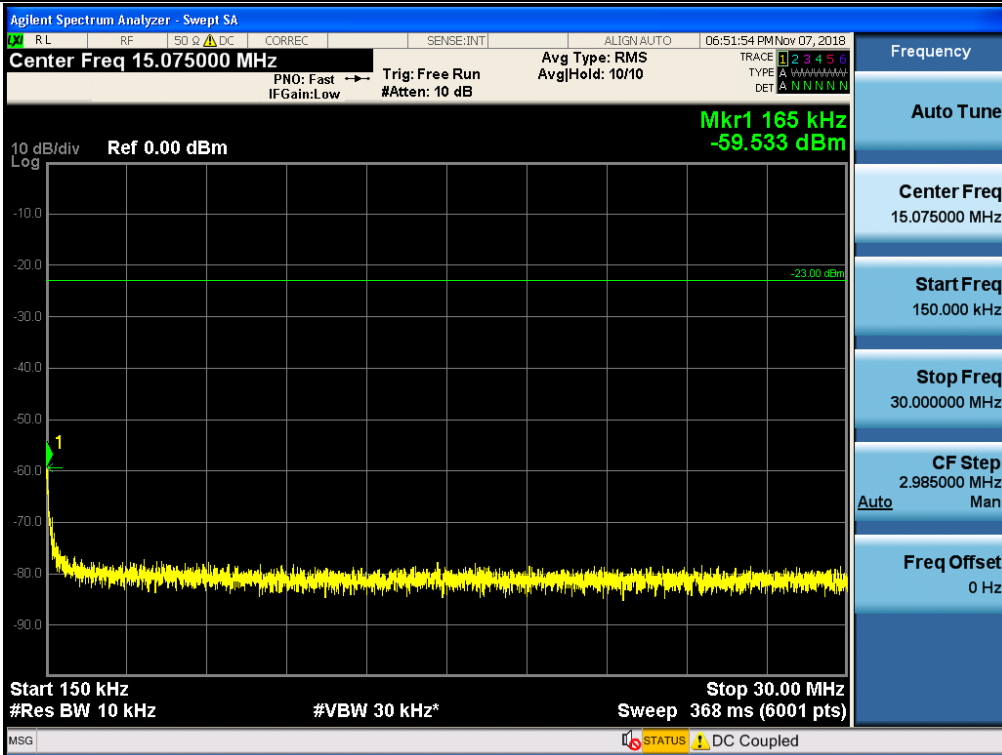

Spurious / Lower 700 MHz / Downlink / LTE 10 MHz / High / 9 kHz ~ 150 kHz

Spurious / Lower 700 MHz / Downlink / LTE 10 MHz / High / 150 kHz ~ 30 MHz

Spurious / Lower 700 MHz / Downlink / LTE 10 MHz / High / 30 MHz ~ Low edge

Spurious / Lower 700 MHz / Downlink / LTE 10 MHz / High / High edge ~ 2 GHz

Spurious / Lower 700 MHz / Downlink / LTE 10 MHz / High / 2 GHz ~ 4 GHz

Spurious / Lower 700 MHz / Downlink / LTE 10 MHz / High / 4 GHz ~ 6 GHz

Spurious / Upper 700 MHz / Uplink / LTE 10 MHz / Low / 9 kHz ~ 150 kHz

Spurious / Upper 700 MHz / Uplink / LTE 10 MHz / Low / 150 kHz ~ 30 MHz

Spurious / Upper 700 MHz / Uplink / LTE 10 MHz / Low / 30 MHz ~ Low edge

Spurious / Upper 700 MHz / Uplink / LTE 10 MHz / Low / High edge ~ 2 GHz

Spurious / Upper 700 MHz / Uplink / LTE 10 MHz / Low / 2 GHz ~ 4 GHz

Spurious / Upper 700 MHz / Uplink / LTE 10 MHz / Low / 4 GHz ~ 6 GHz