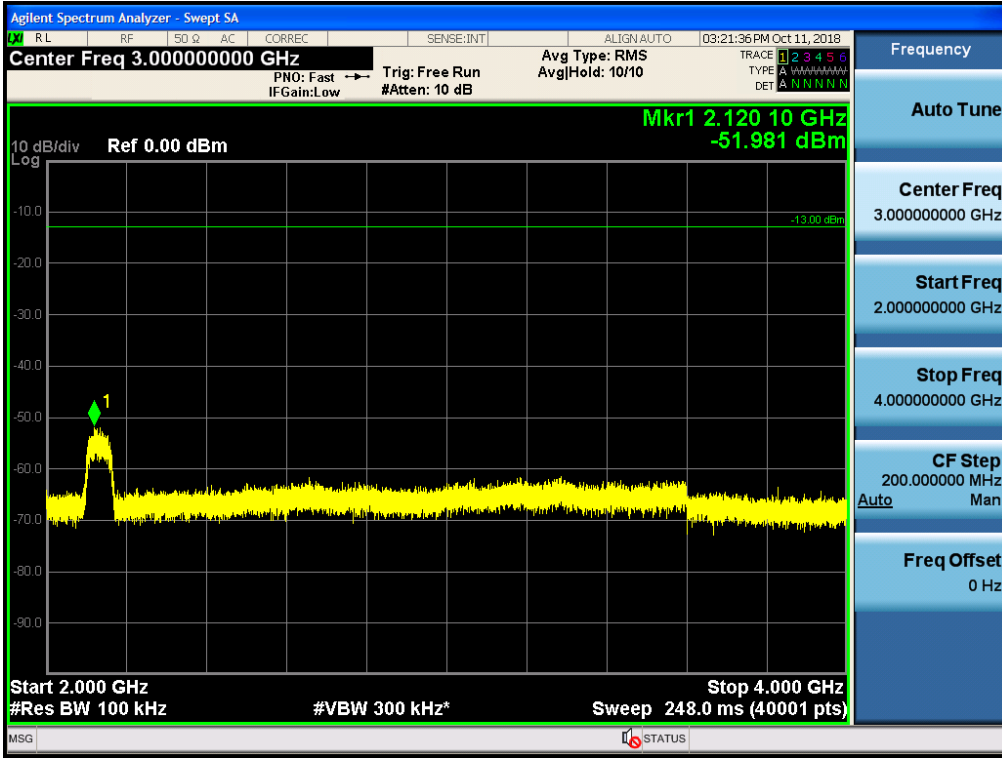

Spurious / Lower 700 MHz / Uplink / LTE 10 MHz / High / High edge ~ 2 GHz

Spurious / Lower 700 MHz / Uplink / LTE 10 MHz / High / 2 GHz ~ 4 GHz

Spurious / Lower 700 MHz / Uplink / LTE 10 MHz / High / 4 GHz ~ 6 GHz

Spurious / Lower 700 MHz / Downlink / LTE 10 MHz / Low / 9 kHz ~ 150 kHz

Spurious / Lower 700 MHz / Downlink / LTE 10 MHz / Low / 150 kHz ~ 30 MHz

Spurious / Lower 700 MHz / Downlink / LTE 10 MHz / Low / 30 MHz ~ Low edge

Spurious / Lower 700 MHz / Downlink / LTE 10 MHz / Low / High edge ~ 2 GHz

Spurious / Lower 700 MHz / Downlink / LTE 10 MHz / Low / 2 GHz ~ 4 GHz

Spurious / Lower 700 MHz / Downlink / LTE 10 MHz / Low / 4 GHz ~ 6 GHz