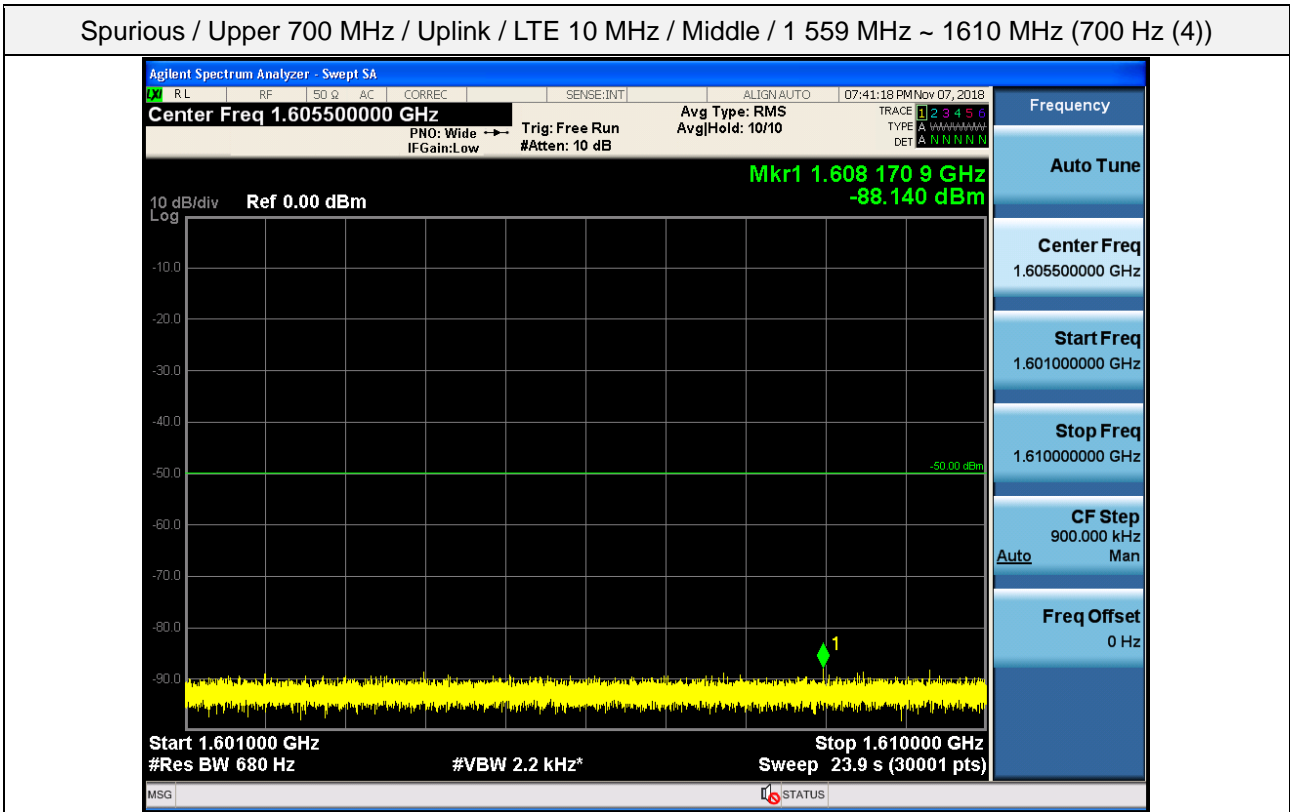

Spurious / Upper 700 MHz / Uplink / LTE 10 MHz / Middle / 150 kHz ~ 30 MHz

Spurious / Upper 700 MHz / Uplink / LTE 10 MHz / Middle / 2 GHz ~ 4 GHz

Spurious / Upper 700 MHz / Uplink / LTE 10 MHz / Middle / 4 GHz ~ 6 GHz

Spurious / Upper 700 MHz / Uplink / LTE 10 MHz / Middle / 6 GHz ~ 8 GHz

Spurious / Upper 700 MHz / Uplink / LTE 10 MHz / Middle / 763 MHz ~ 775 MHz

Spurious / Upper 700 MHz / Uplink / LTE 10 MHz / Middle / 1 559 MHz ~ 1610 MHz (700 Hz (1))

Spurious / Upper 700 MHz / Uplink / LTE 10 MHz / Middle / 1 559 MHz ~ 1610 MHz (700 Hz (2))

Spurious / Upper 700 MHz / Uplink / LTE 10 MHz / Middle / 1 559 MHz ~ 1610 MHz (700 Hz (3))

Spurious / Upper 700 MHz / Uplink / LTE 10 MHz / Middle / 1 559 MHz ~ 1610 MHz (700 Hz (4))

Spurious / Upper 700 MHz / Uplink / LTE 10 MHz / High / 9 kHz ~ 150 kHz

Spurious / Upper 700 MHz / Uplink / LTE 10 MHz / High / 150 kHz ~ 30 MHz

Spurious / Upper 700 MHz / Uplink / LTE 10 MHz / High / 30 MHz ~ Low edge