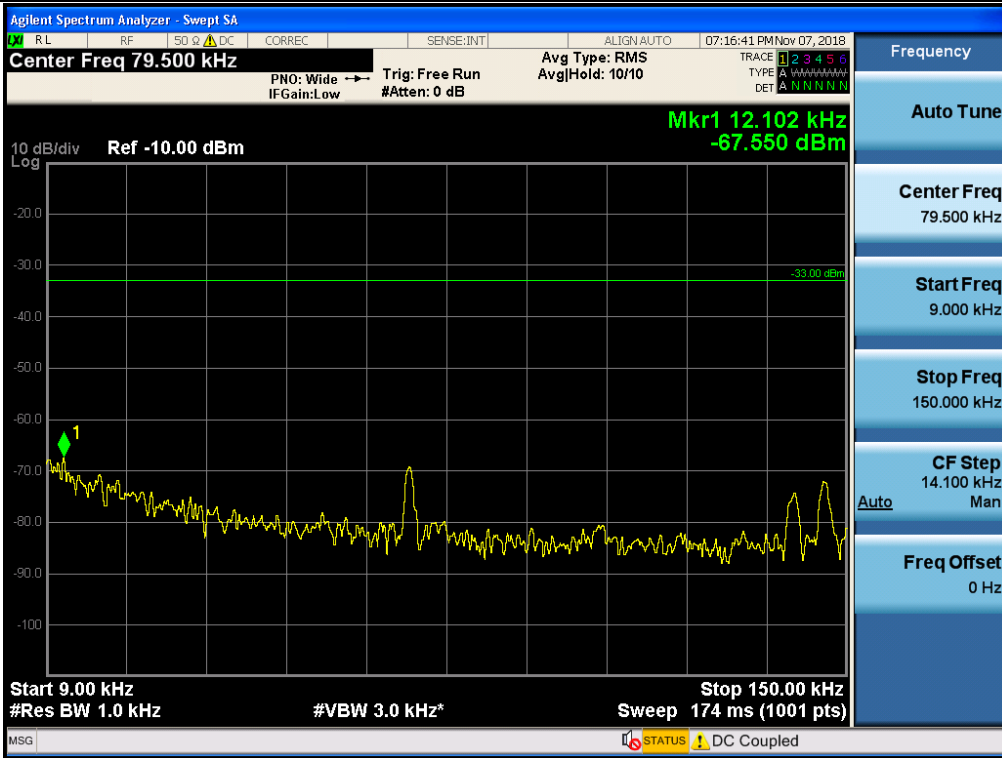

Spurious / Upper 700 MHz / Uplink / LTE 10 MHz / Low / 6 GHz ~ 8 GHz

Spurious / Upper 700 MHz / Uplink / LTE 10 MHz / Low / 763 MHz ~ 775 MHz

Spurious / Upper 700 MHz / Uplink / LTE 10 MHz / Low / 793 MHz ~ 805 GHz

Spurious / Upper 700 MHz / Uplink / LTE 10 MHz / Low / 1 559 MHz ~ 1610 MHz (1 MHz)

Spurious / Upper 700 MHz / Uplink / LTE 10 MHz / Low / 1 559 MHz ~ 1610 MHz (700 Hz (1))

Spurious / Upper 700 MHz / Uplink / LTE 10 MHz / Low / 1 559 MHz ~ 1610 MHz (700 Hz (2))

Spurious / Upper 700 MHz / Uplink / LTE 10 MHz / Low / 1 559 MHz ~ 1610 MHz (700 Hz (3))

Spurious / Upper 700 MHz / Uplink / LTE 10 MHz / Low / 1 559 MHz ~ 1610 MHz (700 Hz (4))

Spurious / Upper 700 MHz / Uplink / LTE 10 MHz / Middle / 9 kHz ~ 150 kHz