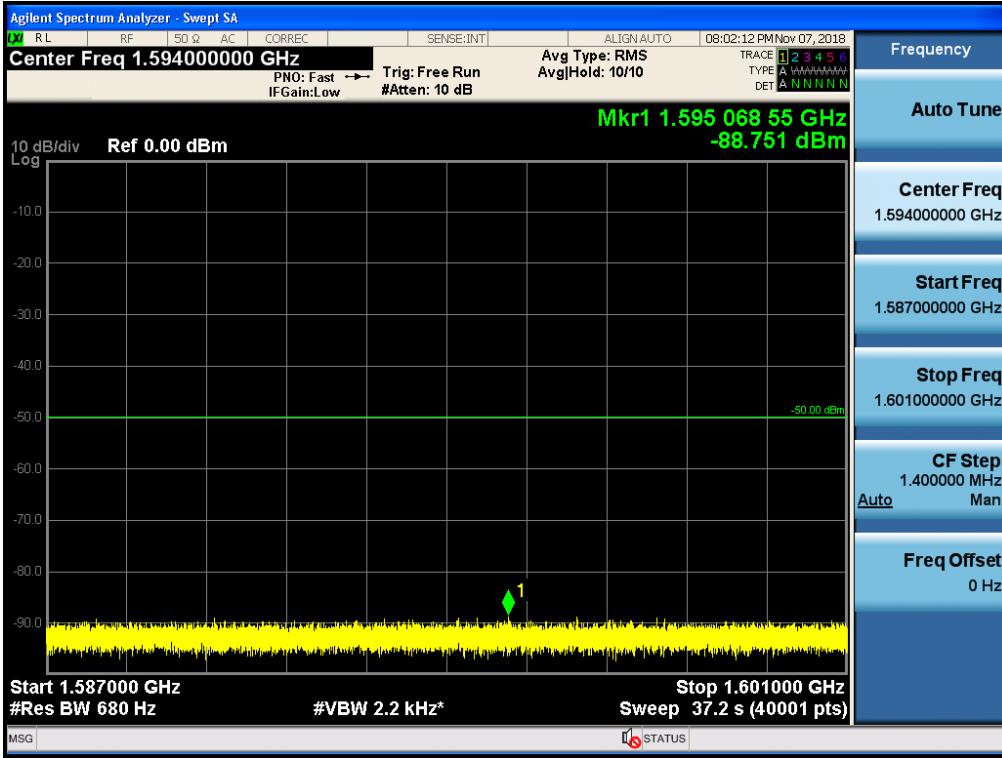

Spurious / Upper 700 MHz / Uplink / LTE 10 MHz / High / 6 GHz ~ 8 GHz

Spurious / Upper 700 MHz / Uplink / LTE 10 MHz / High / 763 MHz ~ 775 MHz

Spurious / Upper 700 MHz / Uplink / LTE 10 MHz / High / 793 MHz ~ 805 GHz

Spurious / Upper 700 MHz / Uplink / LTE 10 MHz / High / 1 559 MHz ~ 1610 MHz (1 MHz)

Spurious / Upper 700 MHz / Uplink / LTE 10 MHz / High / 1 559 MHz ~ 1610 MHz (700 Hz (1))

Spurious / Upper 700 MHz / Uplink / LTE 10 MHz / High / 1 559 MHz ~ 1610 MHz (700 Hz (2))

Spurious / Upper 700 MHz / Uplink / LTE 10 MHz / High / 1 559 MHz ~ 1610 MHz (700 Hz (3))

Spurious / Upper 700 MHz / Uplink / LTE 10 MHz / High / 1 559 MHz ~ 1610 MHz (700 Hz (4))

Spurious / Upper 700 MHz / Downlink / LTE 10 MHz / Low / 9 kHz ~ 150 kHz

Spurious / Upper 700 MHz / Downlink / LTE 10 MHz / Low / 150 kHz ~ 30 MHz

Spurious / Upper 700 MHz / Downlink / LTE 10 MHz / Low / 30 MHz ~ Low edge

Spurious / Upper 700 MHz / Downlink / LTE 10 MHz / Low / High edge ~ 2 GHz