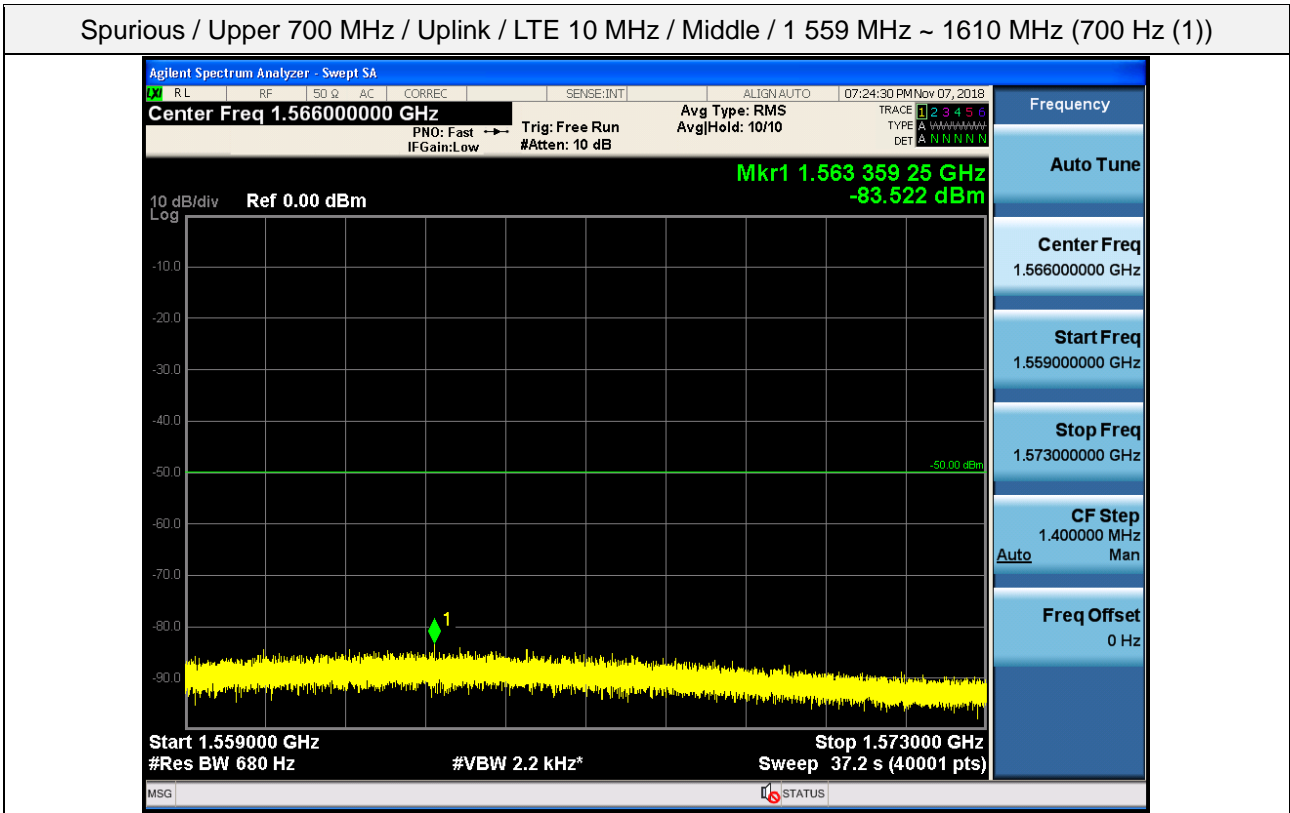

Spurious / Upper 700 MHz / Uplink / LTE 10 MHz / Middle / 150 kHz ~ 30 MHz

Spurious / Upper 700 MHz / Uplink / LTE 10 MHz / Middle / 2 GHz ~ 4 GHz

Spurious / Upper 700 MHz / Uplink / LTE 10 MHz / Middle / 4 GHz ~ 6 GHz

Spurious / Upper 700 MHz / Uplink / LTE 10 MHz / Middle / 6 GHz ~ 8 GHz

Spurious / Upper 700 MHz / Uplink / LTE 10 MHz / Middle / 763 MHz ~ 775 MHz

Spurious / Upper 700 MHz / Uplink / LTE 10 MHz / Middle / 1 559 MHz ~ 1610 MHz (700 Hz (1))

Spurious / Upper 700 MHz / Uplink / LTE 10 MHz / Middle / 1 559 MHz ~ 1610 MHz (700 Hz (2))

Spurious / Upper 700 MHz / Uplink / LTE 10 MHz / Middle / 1 559 MHz ~ 1610 MHz (700 Hz (3))

Spurious / Upper 700 MHz / Uplink / LTE 10 MHz / Middle / 1 559 MHz ~ 1610 MHz (700 Hz (4))

Spurious / Upper 700 MHz / Uplink / LTE 10 MHz / High / 9 kHz ~ 150 kHz

Spurious / Upper 700 MHz / Uplink / LTE 10 MHz / High / 150 kHz ~ 30 MHz

Spurious / Upper 700 MHz / Uplink / LTE 10 MHz / High / 30 MHz ~ Low edge