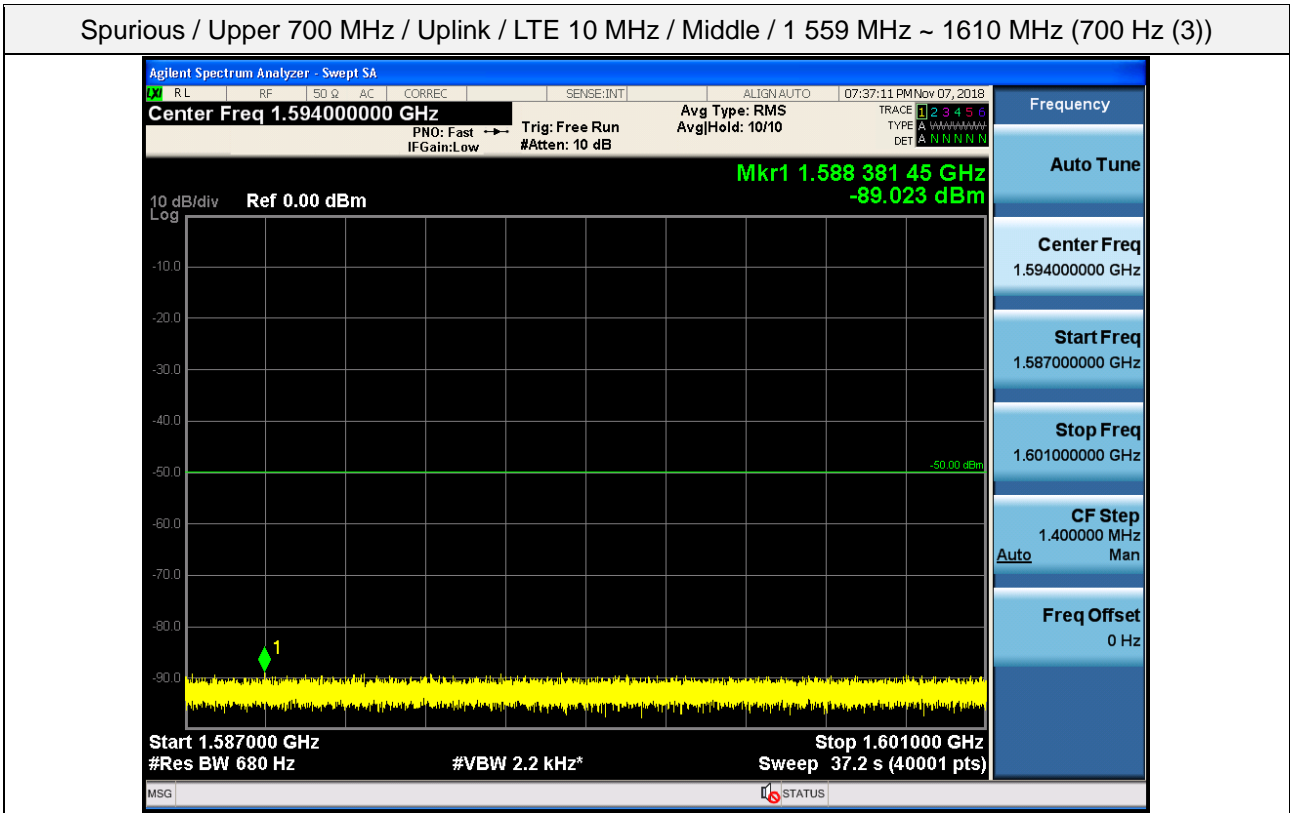

Spurious / Upper 700 MHz / Uplink / LTE 10 MHz / Middle / 150 kHz ~ 30 MHz

Spurious / Upper 700 MHz / Uplink / LTE 10 MHz / Middle / 2 GHz ~ 4 GHz

Spurious / Upper 700 MHz / Uplink / LTE 10 MHz / Middle / 4 GHz ~ 6 GHz

Spurious / Upper 700 MHz / Uplink / LTE 10 MHz / Middle / 6 GHz ~ 8 GHz

Spurious / Upper 700 MHz / Uplink / LTE 10 MHz / Middle / 763 MHz ~ 775 MHz

Spurious / Upper 700 MHz / Uplink / LTE 10 MHz / Middle / 1 559 MHz ~ 1610 MHz (700 Hz (1))

Spurious / Upper 700 MHz / Uplink / LTE 10 MHz / Middle / 1 559 MHz ~ 1610 MHz (700 Hz (2))

Spurious / Upper 700 MHz / Uplink / LTE 10 MHz / Middle / 1 559 MHz ~ 1610 MHz (700 Hz (3))

Spurious / Upper 700 MHz / Uplink / LTE 10 MHz / Middle / 1 559 MHz ~ 1610 MHz (700 Hz (4))

Spurious / Upper 700 MHz / Uplink / LTE 10 MHz / High / 9 kHz ~ 150 kHz

Spurious / Upper 700 MHz / Uplink / LTE 10 MHz / High / 150 kHz ~ 30 MHz

Spurious / Upper 700 MHz / Uplink / LTE 10 MHz / High / 30 MHz ~ Low edge