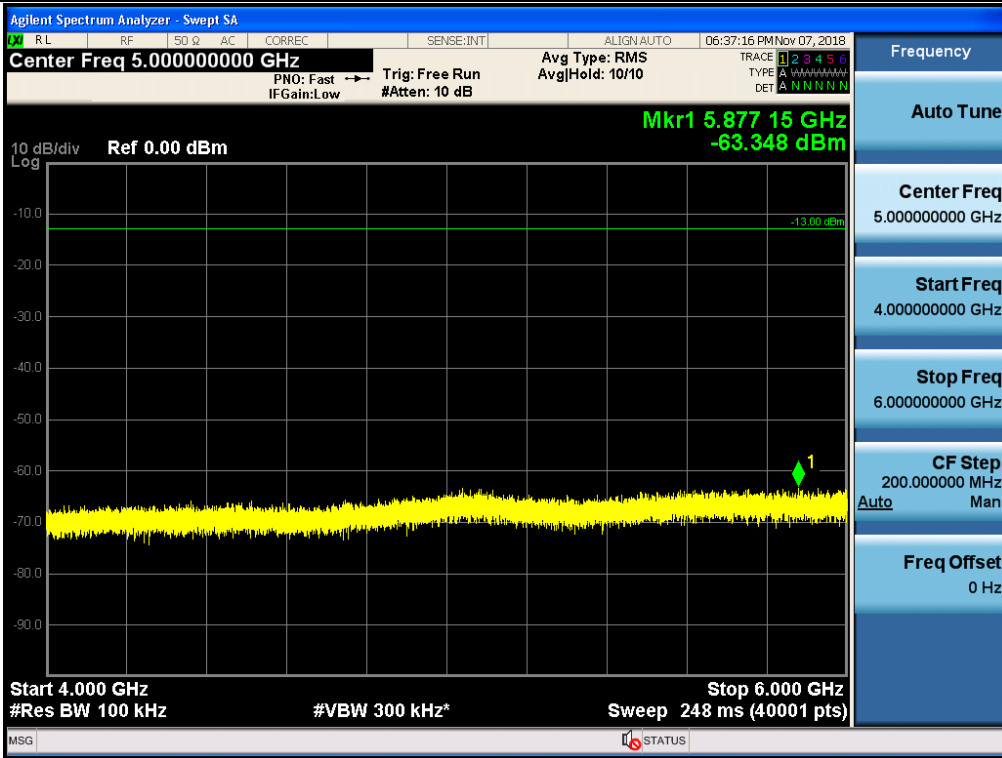

Plot data of Spurious Emissions

Spurious / Lower 700 MHz / Uplink / LTE 10 MHz / Low / 30 MHz ~ Low edge

Spurious / Lower 700 MHz / Uplink / LTE 10 MHz / Low / High edge ~ 2 GHz

Spurious / Lower 700 MHz / Uplink / LTE 10 MHz / Low / 2 GHz ~ 4 GHz

Spurious / Lower 700 MHz / Uplink / LTE 10 MHz / Low / 4 GHz ~ 6 GHz

Spurious / Lower 700 MHz / Uplink / LTE 10 MHz / Middle / 9 kHz ~ 150 kHz

Spurious / Lower 700 MHz / Uplink / LTE 10 MHz / Middle / 150 kHz ~ 30 MHz

Spurious / Lower 700 MHz / Uplink / LTE 10 MHz / Middle / 2 GHz ~ 4 GHz

Spurious / Lower 700 MHz / Uplink / LTE 10 MHz / Middle / 4 GHz ~ 6 GHz

Spurious / Lower 700 MHz / Uplink / LTE 10 MHz / Middle / 6 GHz ~ 8 GHz

Spurious / Lower 700 MHz / Uplink / LTE 10 MHz / High / 9 kHz ~ 150 kHz

Spurious / Lower 700 MHz / Uplink / LTE 10 MHz / High / 150 kHz ~ 30 MHz

Spurious / Lower 700 MHz / Uplink / LTE 10 MHz / High / 30 MHz ~ Low edge