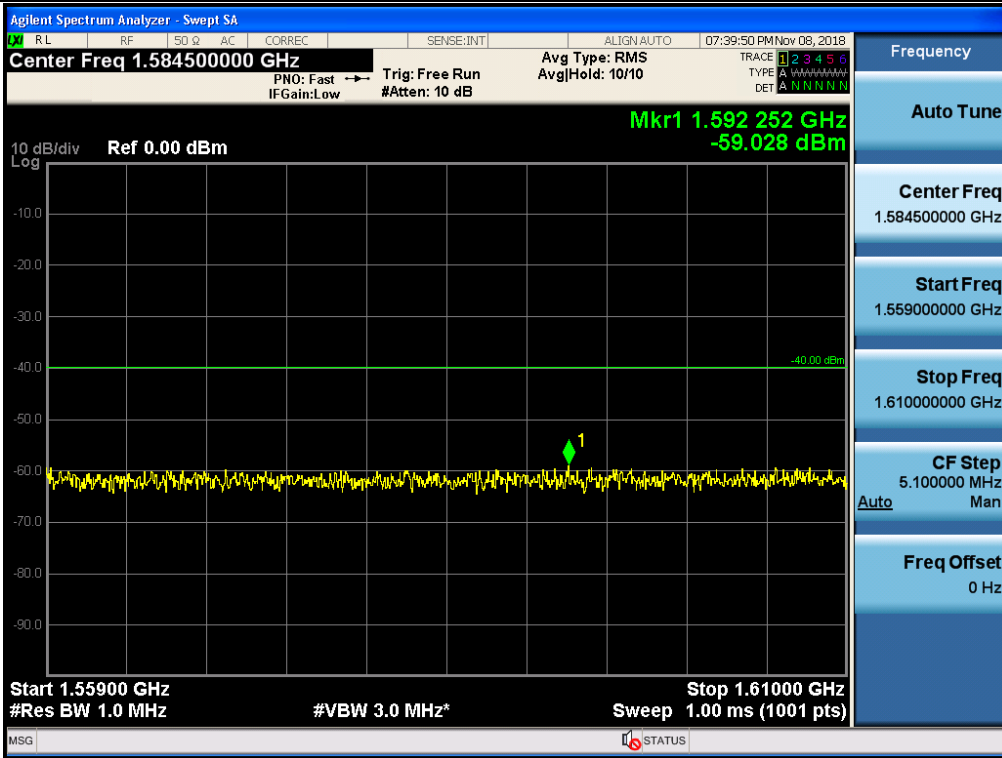

Spurious / Upper 700 MHz / Downlink / LTE 10 MHz / Low / 150 kHz ~ 30 MHz

Spurious / Upper 700 MHz / Downlink / LTE 10 MHz / Low / 30 MHz ~ Low edge

Spurious / Upper 700 MHz / Downlink / LTE 10 MHz / Low / High edge ~ 2 GHz

Spurious / Upper 700 MHz / Downlink / LTE 10 MHz / Low / 2 GHz ~ 4 GHz

Spurious / Upper 700 MHz / Downlink / LTE 10 MHz / Low / 4 GHz ~ 6 GHz

Spurious / Upper 700 MHz / Downlink / LTE 10 MHz / Low / 6 GHz ~ 8 GHz

Spurious / Upper 700 MHz / Downlink / LTE 10 MHz / Low / 763 MHz ~ 775 MHz

Spurious / Upper 700 MHz / Downlink / LTE 10 MHz / Low / 793 MHz ~ 805 GHz

Spurious / Upper 700 MHz / Downlink / LTE 10 MHz / Low / 1 559 MHz ~ 1610 MHz (1 MHz)

Spurious / Upper 700 MHz / Downlink / LTE 10 MHz / Low / 1 559 MHz ~ 1610 MHz (700 Hz (1))

Spurious / Upper 700 MHz / Downlink / LTE 10 MHz / Low / 1 559 MHz ~ 1610 MHz (700 Hz (2))

Spurious / Upper 700 MHz / Downlink / LTE 10 MHz / Low / 1 559 MHz ~ 1610 MHz (700 Hz (3))