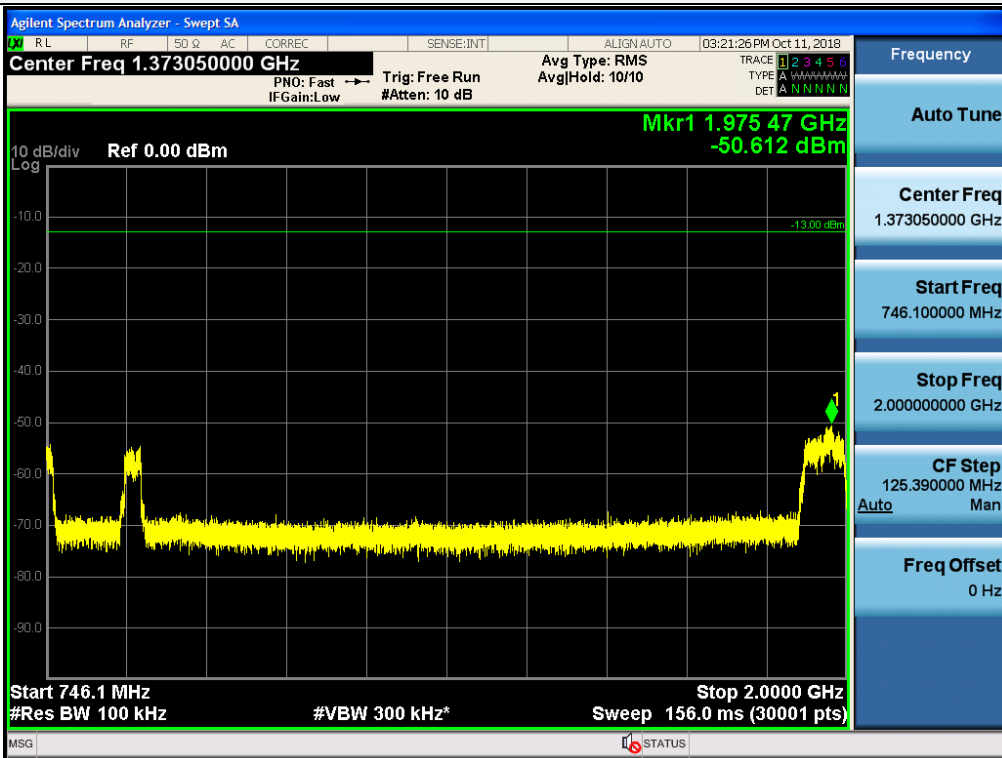

Spurious / Lower 700 MHz / Uplink / LTE 10 MHz / High / High edge ~ 2 GHz

Spurious / Lower 700 MHz / Uplink / LTE 10 MHz / High / 2 GHz ~ 4 GHz

Spurious / Lower 700 MHz / Uplink / LTE 10 MHz / High / 4 GHz ~ 6 GHz

Spurious / Lower 700 MHz / Downlink / LTE 10 MHz / Low / 9 kHz ~ 150 kHz

Spurious / Lower 700 MHz / Downlink / LTE 10 MHz / Low / 150 kHz ~ 30 MHz

Spurious / Lower 700 MHz / Downlink / LTE 10 MHz / Low / 30 MHz ~ Low edge

Spurious / Lower 700 MHz / Downlink / LTE 10 MHz / Low / High edge ~ 2 GHz

Spurious / Lower 700 MHz / Downlink / LTE 10 MHz / Low / 2 GHz ~ 4 GHz

Spurious / Lower 700 MHz / Downlink / LTE 10 MHz / Low / 4 GHz ~ 6 GHz