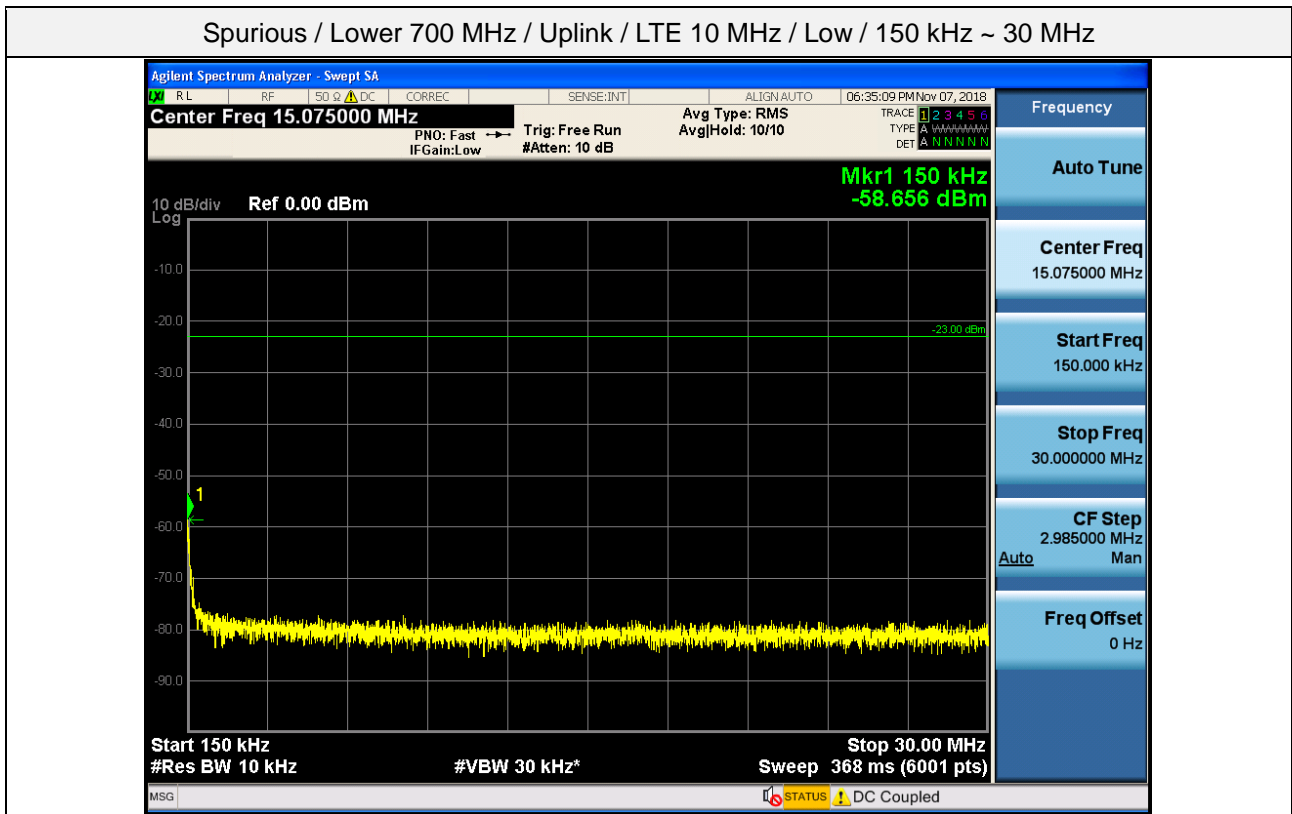

Plot data of Spurious Emissions

Spurious / Lower 700 MHz / Uplink / LTE 10 MHz / Low / 30 MHz ~ Low edge

Spurious / Lower 700 MHz / Uplink / LTE 10 MHz / Low / High edge ~ 2 GHz

Spurious / Lower 700 MHz / Uplink / LTE 10 MHz / Low / 2 GHz ~ 4 GHz

Spurious / Lower 700 MHz / Uplink / LTE 10 MHz / Low / 4 GHz ~ 6 GHz

Spurious / Lower 700 MHz / Uplink / LTE 10 MHz / Middle / 9 kHz ~ 150 kHz

Spurious / Lower 700 MHz / Uplink / LTE 10 MHz / Middle / 150 kHz ~ 30 MHz

Spurious / Lower 700 MHz / Uplink / LTE 10 MHz / Middle / 2 GHz ~ 4 GHz

Spurious / Lower 700 MHz / Uplink / LTE 10 MHz / Middle / 4 GHz ~ 6 GHz

Spurious / Lower 700 MHz / Uplink / LTE 10 MHz / Middle / 6 GHz ~ 8 GHz