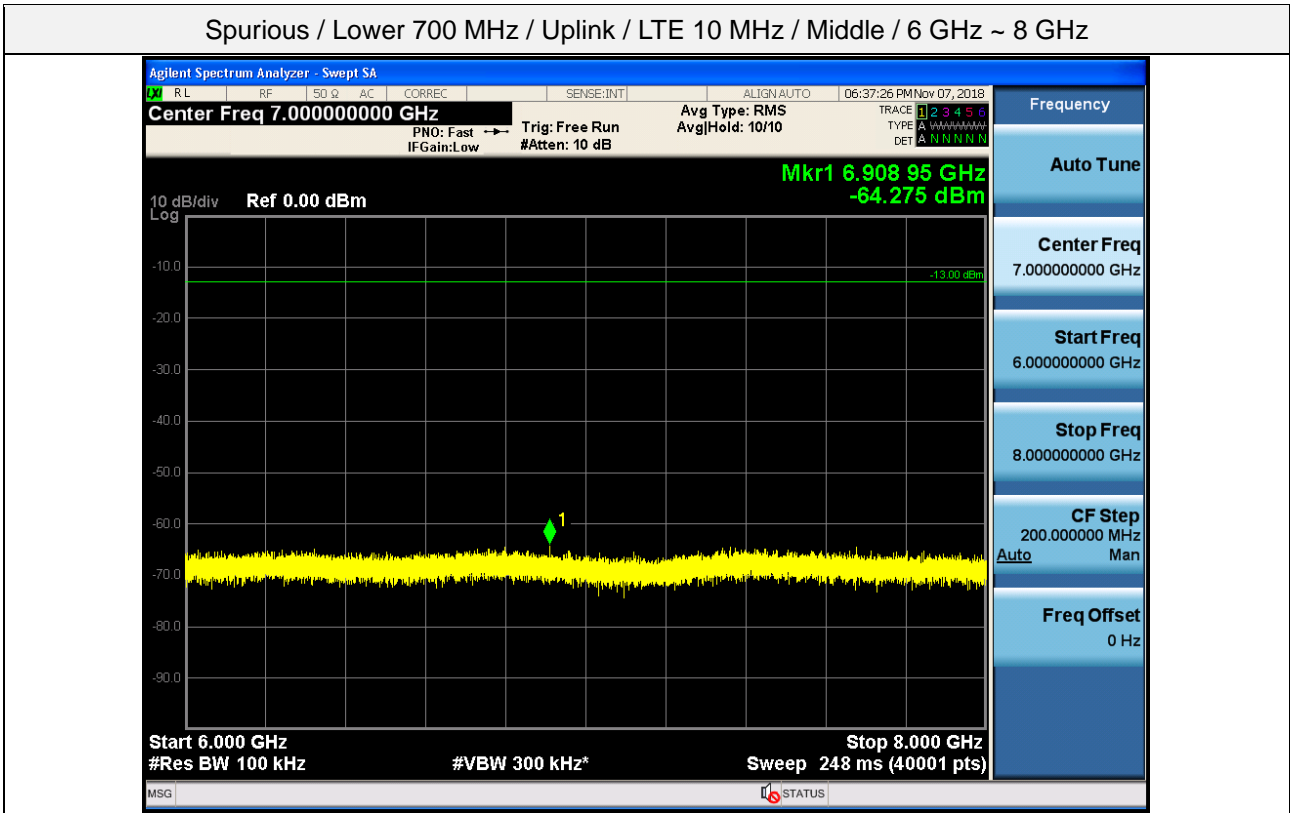

Plot data of Spurious Emissions

Spurious / Lower 700 MHz / Uplink / LTE 10 MHz / Low / 30 MHz ~ Low edge

Spurious / Lower 700 MHz / Uplink / LTE 10 MHz / Low / High edge ~ 2 GHz

Spurious / Lower 700 MHz / Uplink / LTE 10 MHz / Low / 2 GHz ~ 4 GHz

Spurious / Lower 700 MHz / Uplink / LTE 10 MHz / Low / 4 GHz ~ 6 GHz

Spurious / Lower 700 MHz / Uplink / LTE 10 MHz / Middle / 9 kHz ~ 150 kHz

Spurious / Lower 700 MHz / Uplink / LTE 10 MHz / Middle / 150 kHz ~ 30 MHz

Spurious / Lower 700 MHz / Uplink / LTE 10 MHz / Middle / 2 GHz ~ 4 GHz

Spurious / Lower 700 MHz / Uplink / LTE 10 MHz / Middle / 4 GHz ~ 6 GHz

Spurious / Lower 700 MHz / Uplink / LTE 10 MHz / Middle / 6 GHz ~ 8 GHz

Spurious / Lower 700 MHz / Uplink / LTE 10 MHz / High / 9 kHz ~ 150 kHz

Spurious / Lower 700 MHz / Uplink / LTE 10 MHz / High / 150 kHz ~ 30 MHz

Spurious / Lower 700 MHz / Uplink / LTE 10 MHz / High / 30 MHz ~ Low edge