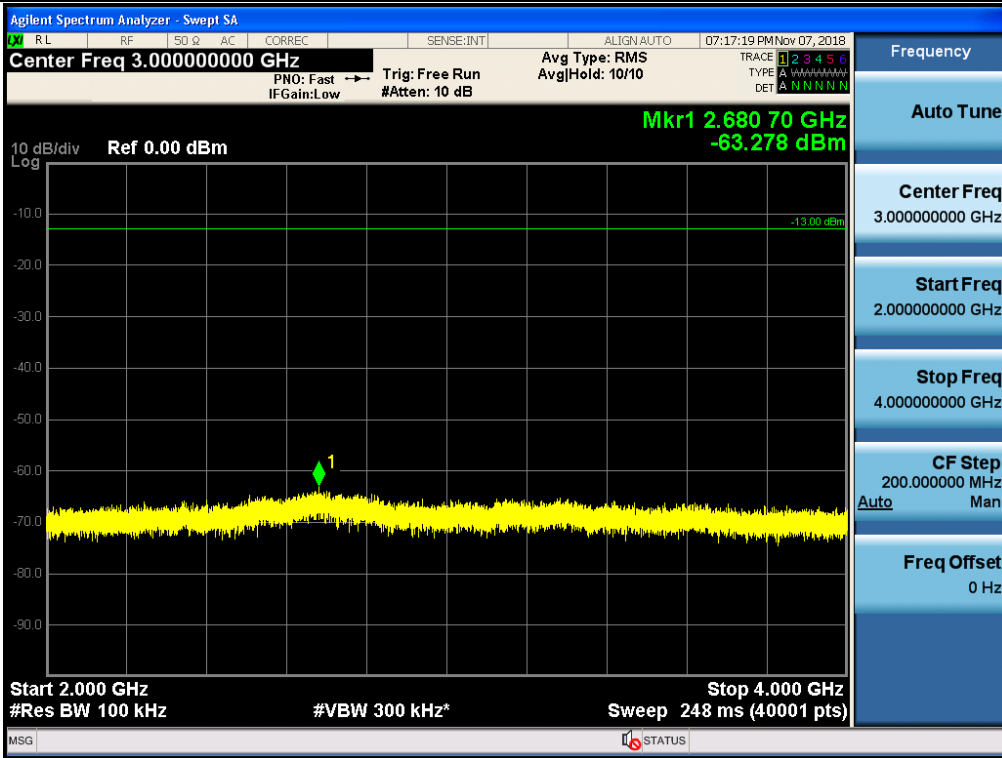

Spurious / Upper 700 MHz / Uplink / LTE 10 MHz / Low / 1 559 MHz ~ 1610 MHz (1 MHz)

Spurious / Upper 700 MHz / Uplink / LTE 10 MHz / Low / 1 559 MHz ~ 1610 MHz (700 Hz (1))

Spurious / Upper 700 MHz / Uplink / LTE 10 MHz / Low / 1 559 MHz ~ 1610 MHz (700 Hz (2))

Spurious / Upper 700 MHz / Uplink / LTE 10 MHz / Low / 1 559 MHz ~ 1610 MHz (700 Hz (3))

Spurious / Upper 700 MHz / Uplink / LTE 10 MHz / Low / 1 559 MHz ~ 1610 MHz (700 Hz (4))

Spurious / Upper 700 MHz / Uplink / LTE 10 MHz / Middle / 9 kHz ~ 150 kHz

Spurious / Upper 700 MHz / Uplink / LTE 10 MHz / Middle / 150 kHz ~ 30 MHz

Spurious / Upper 700 MHz / Uplink / LTE 10 MHz / Middle / 2 GHz ~ 4 GHz

Spurious / Upper 700 MHz / Uplink / LTE 10 MHz / Middle / 4 GHz ~ 6 GHz

Spurious / Upper 700 MHz / Uplink / LTE 10 MHz / Middle / 6 GHz ~ 8 GHz

Spurious / Upper 700 MHz / Uplink / LTE 10 MHz / Middle / 763 MHz ~ 775 MHz

Spurious / Upper 700 MHz / Uplink / LTE 10 MHz / Middle / 1 559 MHz ~ 1610 MHz (700 Hz (1))