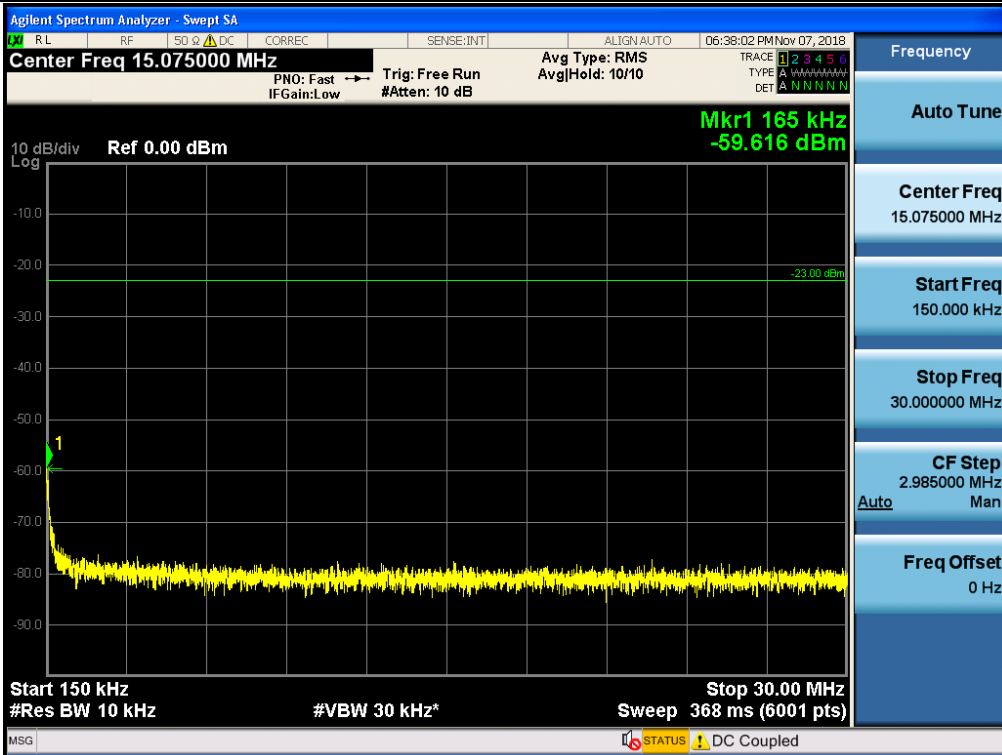

Plot data of Spurious Emissions

Spurious / Lower 700 MHz / Uplink / LTE 10 MHz / Low / 30 MHz ~ Low edge

Spurious / Lower 700 MHz / Uplink / LTE 10 MHz / Low / High edge ~ 2 GHz

Spurious / Lower 700 MHz / Uplink / LTE 10 MHz / Low / 2 GHz ~ 4 GHz

Spurious / Lower 700 MHz / Uplink / LTE 10 MHz / Middle / 2 GHz ~ 4 GHz

Spurious / Lower 700 MHz / Uplink / LTE 10 MHz / Middle / 4 GHz ~ 6 GHz

Spurious / Lower 700 MHz / Uplink / LTE 10 MHz / Middle / 6 GHz ~ 8 GHz

Spurious / Lower 700 MHz / Uplink / LTE 10 MHz / High / 9 kHz ~ 150 kHz

Spurious / Lower 700 MHz / Uplink / LTE 10 MHz / High / 150 kHz ~ 30 MHz

Spurious / Lower 700 MHz / Uplink / LTE 10 MHz / High / 30 MHz ~ Low edge

Spurious / Lower 700 MHz / Uplink / LTE 10 MHz / High / High edge ~ 2 GHz

Spurious / Lower 700 MHz / Uplink / LTE 10 MHz / High / 2 GHz ~ 4 GHz

Spurious / Lower 700 MHz / Uplink / LTE 10 MHz / High / 4 GHz ~ 6 GHz