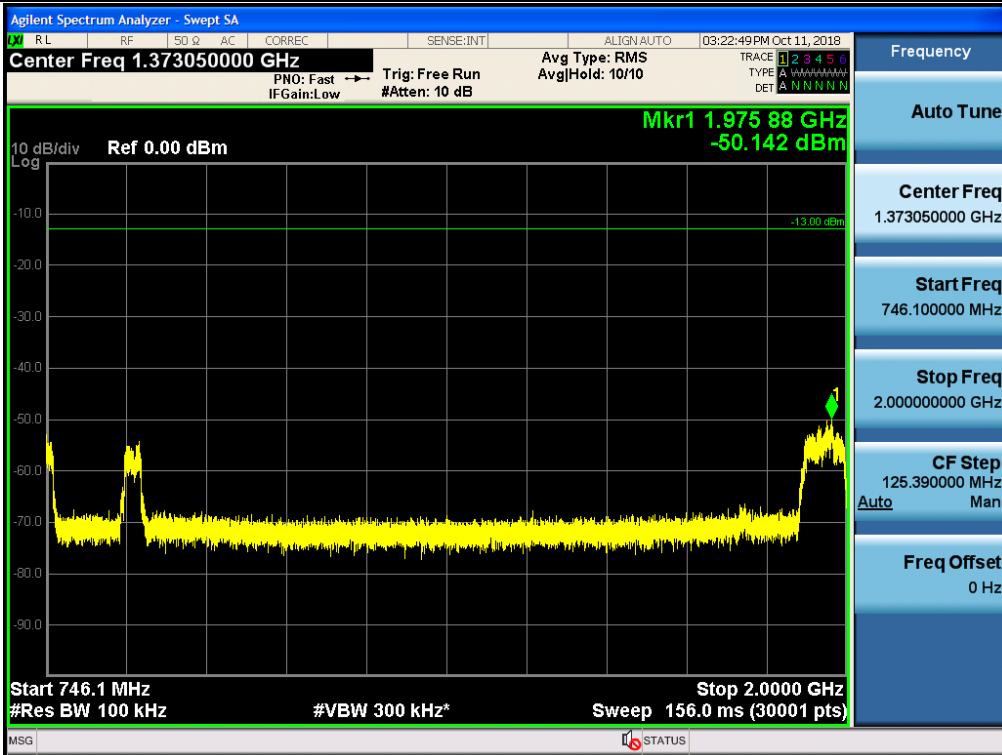

Spurious / Lower 700 MHz / Downlink / LTE 10 MHz / Low / High edge ~ 2 GHz

Spurious / Lower 700 MHz / Downlink / LTE 10 MHz / Low / 2 GHz ~ 4 GHz

Spurious / Lower 700 MHz / Downlink / LTE 10 MHz / Low / 4 GHz ~ 6 GHz

Spurious / Lower 700 MHz / Downlink / LTE 10 MHz / Middle / 9 kHz ~ 150 kHz

Spurious / Lower 700 MHz / Downlink / LTE 10 MHz / Middle / 150 kHz ~ 30 MHz

Spurious / Lower 700 MHz / Downlink / LTE 10 MHz / Middle / 30 MHz ~ Low edge

Spurious / Lower 700 MHz / Downlink / LTE 10 MHz / Middle / High edge ~ 2 GHz

Spurious / Lower 700 MHz / Downlink / LTE 10 MHz / Middle / 2 GHz ~ 4 GHz

Spurious / Lower 700 MHz / Downlink / LTE 10 MHz / Middle / 4 GHz ~ 6 GHz

Spurious / Lower 700 MHz / Downlink / LTE 10 MHz / High / 9 kHz ~ 150 kHz

Spurious / Lower 700 MHz / Downlink / LTE 10 MHz / High / 150 kHz ~ 30 MHz

Spurious / Lower 700 MHz / Downlink / LTE 10 MHz / High / 30 MHz ~ Low edge