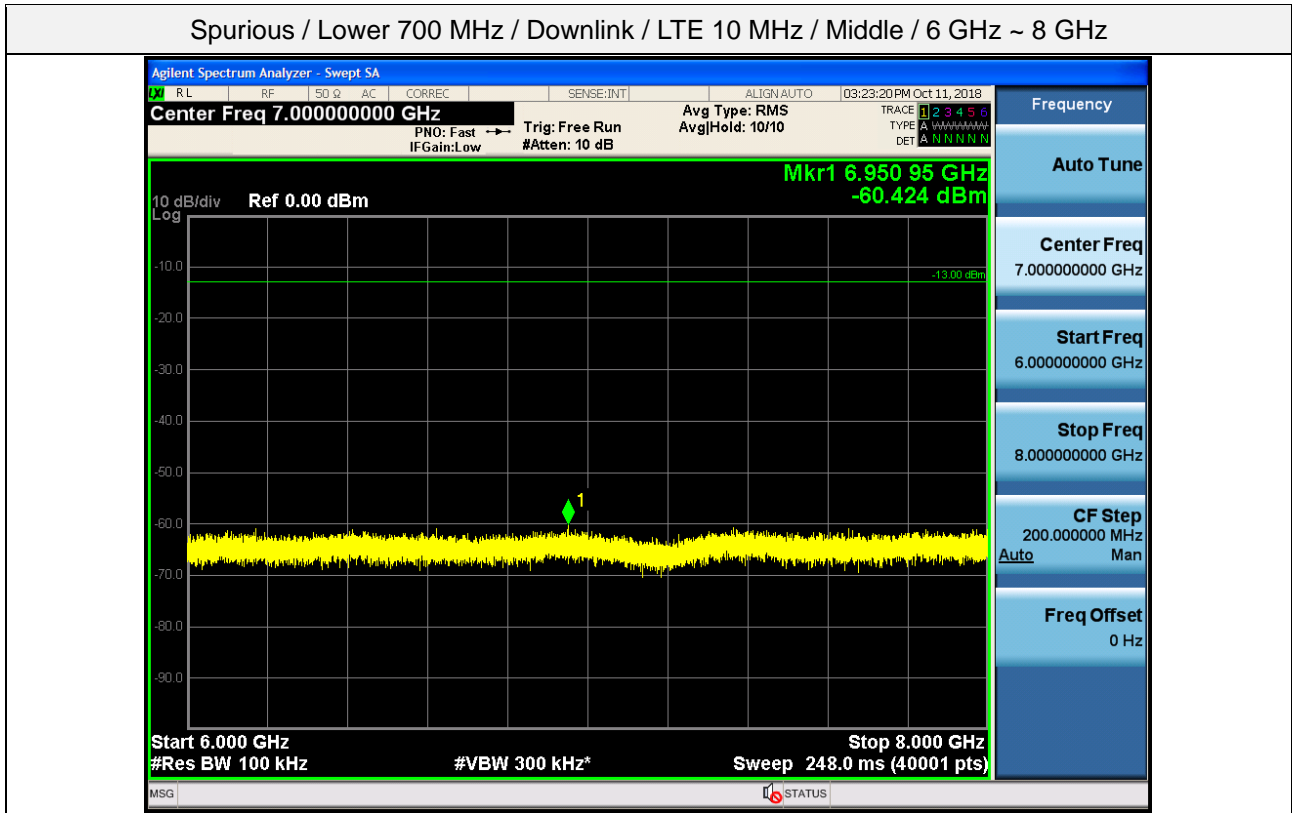

Spurious / Lower 700 MHz / Downlink / LTE 10 MHz / Middle / 9 kHz ~ 150 kHz

Spurious / Lower 700 MHz / Downlink / LTE 10 MHz / Middle / 150 kHz ~ 30 MHz

Spurious / Lower 700 MHz / Downlink / LTE 10 MHz / Middle / 30 MHz ~ Low edge

Spurious / Lower 700 MHz / Downlink / LTE 10 MHz / Middle / High edge ~ 2 GHz

Spurious / Lower 700 MHz / Downlink / LTE 10 MHz / Middle / 2 GHz ~ 4 GHz

Spurious / Lower 700 MHz / Downlink / LTE 10 MHz / Middle / 4 GHz ~ 6 GHz

Spurious / Lower 700 MHz / Downlink / LTE 10 MHz / High / 9 kHz ~ 150 kHz

Spurious / Lower 700 MHz / Downlink / LTE 10 MHz / High / 150 kHz ~ 30 MHz

Spurious / Lower 700 MHz / Downlink / LTE 10 MHz / High / 30 MHz ~ Low edge

Spurious / Lower 700 MHz / Downlink / LTE 10 MHz / High / High edge ~ 2 GHz

Spurious / Lower 700 MHz / Downlink / LTE 10 MHz / High / 2 GHz ~ 4 GHz

Spurious / Lower 700 MHz / Downlink / LTE 10 MHz / High / 4 GHz ~ 6 GHz