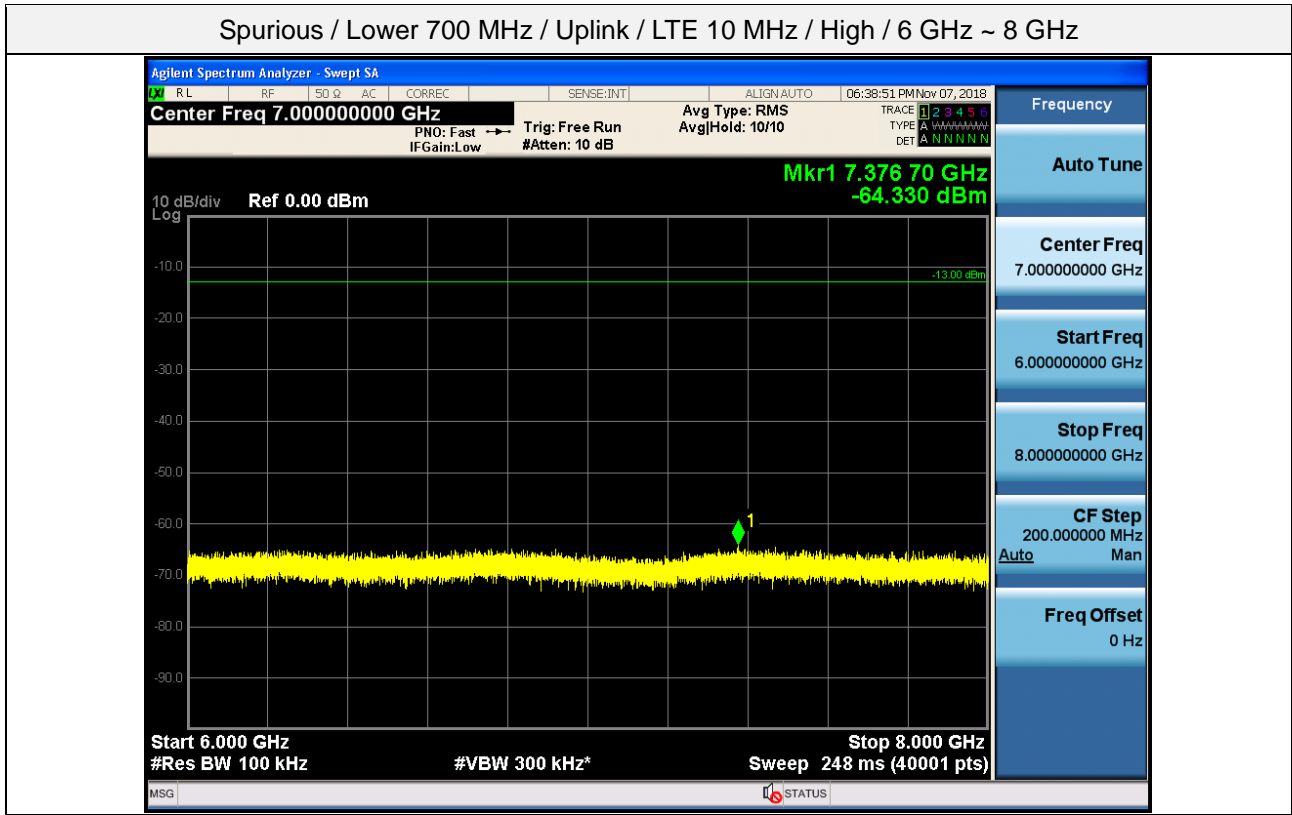

Spurious / Lower 700 MHz / Uplink / LTE 10 MHz / High / 9 kHz ~ 150 kHz

Spurious / Lower 700 MHz / Uplink / LTE 10 MHz / High / 150 kHz ~ 30 MHz

Spurious / Lower 700 MHz / Uplink / LTE 10 MHz / High / 30 MHz ~ Low edge

Spurious / Lower 700 MHz / Uplink / LTE 10 MHz / High / High edge ~ 2 GHz

Spurious / Lower 700 MHz / Uplink / LTE 10 MHz / High / 2 GHz ~ 4 GHz

Spurious / Lower 700 MHz / Uplink / LTE 10 MHz / High / 4 GHz ~ 6 GHz

Spurious / Lower 700 MHz / Downlink / LTE 10 MHz / Low / 9 kHz ~ 150 kHz

Spurious / Lower 700 MHz / Downlink / LTE 10 MHz / Low / 150 kHz ~ 30 MHz

Spurious / Lower 700 MHz / Downlink / LTE 10 MHz / Low / 30 MHz ~ Low edge

Spurious / Lower 700 MHz / Downlink / LTE 10 MHz / Low / High edge ~ 2 GHz

Spurious / Lower 700 MHz / Downlink / LTE 10 MHz / Low / 2 GHz ~ 4 GHz

Spurious / Lower 700 MHz / Downlink / LTE 10 MHz / Low / 4 GHz ~ 6 GHz