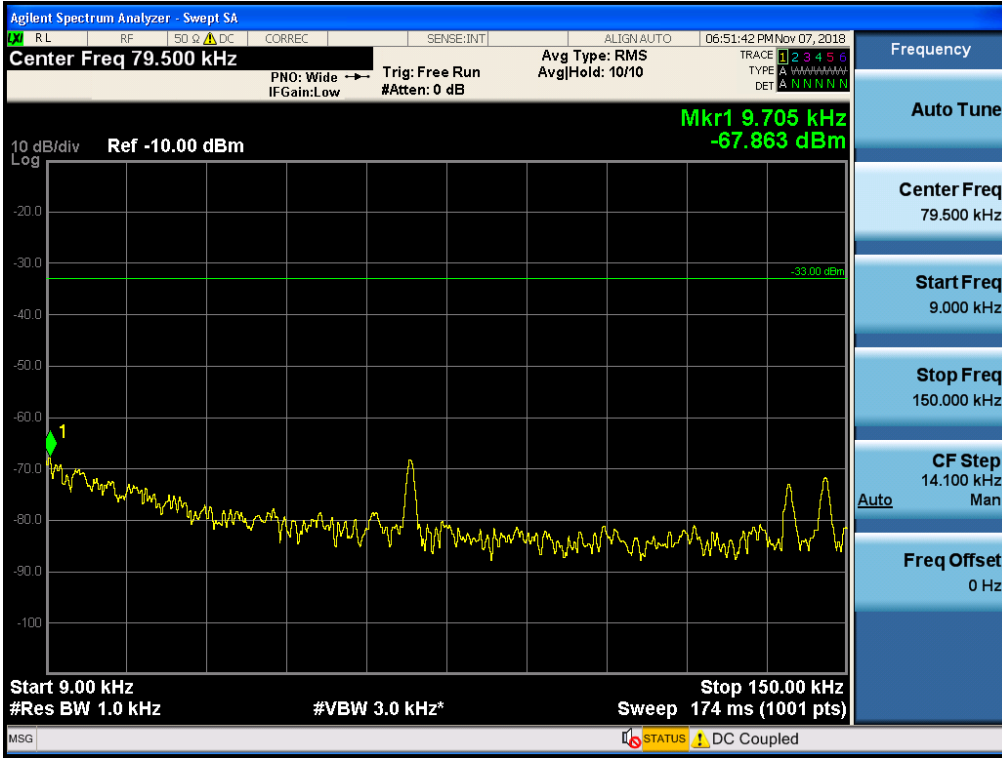

Spurious / Lower 700 MHz / Downlink / LTE 10 MHz / High / 9 kHz ~ 150 kHz

Spurious / Lower 700 MHz / Downlink / LTE 10 MHz / High / 150 kHz ~ 30 MHz

Spurious / Lower 700 MHz / Downlink / LTE 10 MHz / High / 30 MHz ~ Low edge

Spurious / Lower 700 MHz / Downlink / LTE 10 MHz / High / High edge ~ 2 GHz

Spurious / Lower 700 MHz / Downlink / LTE 10 MHz / High / 2 GHz ~ 4 GHz

Spurious / Lower 700 MHz / Downlink / LTE 10 MHz / High / 4 GHz ~ 6 GHz

Spurious / Upper 700 MHz / Uplink / LTE 10 MHz / Low / 9 kHz ~ 150 kHz

Spurious / Upper 700 MHz / Uplink / LTE 10 MHz / Low / 150 kHz ~ 30 MHz

Spurious / Upper 700 MHz / Uplink / LTE 10 MHz / Low / 30 MHz ~ Low edge

Spurious / Upper 700 MHz / Uplink / LTE 10 MHz / Low / High edge ~ 2 GHz

Spurious / Upper 700 MHz / Uplink / LTE 10 MHz / Low / 2 GHz ~ 4 GHz

Spurious / Upper 700 MHz / Uplink / LTE 10 MHz / Low / 4 GHz ~ 6 GHz