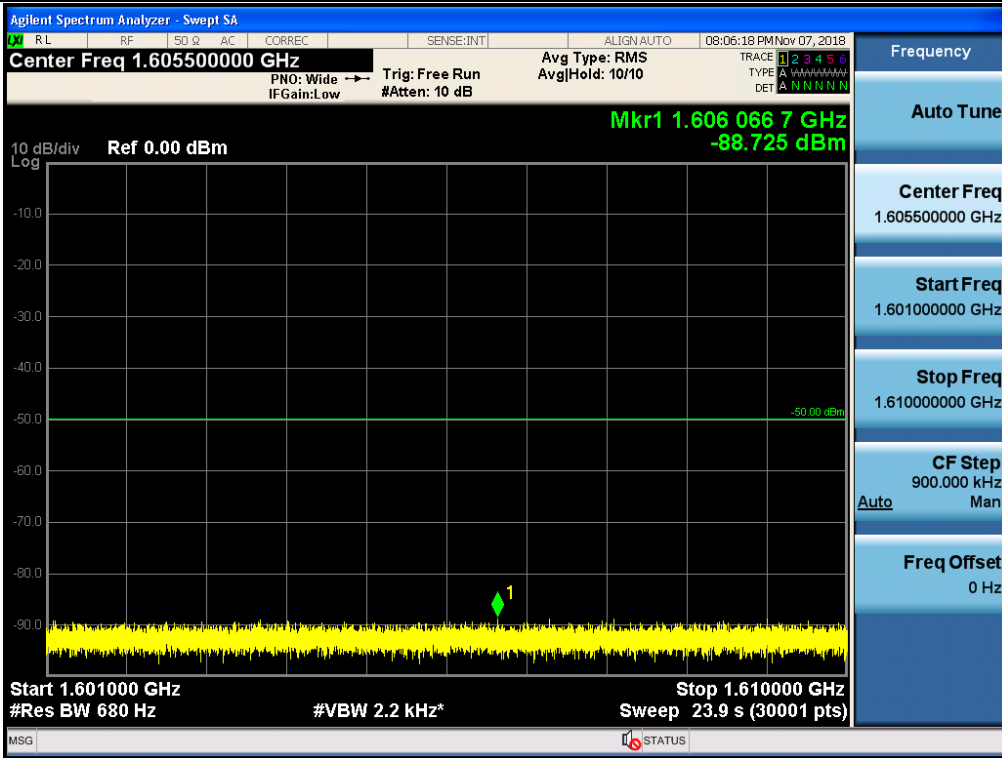

Spurious / Upper 700 MHz / Uplink / LTE 10 MHz / High / 6 GHz ~ 8 GHz

Spurious / Upper 700 MHz / Uplink / LTE 10 MHz / High / 763 MHz ~ 775 MHz

Spurious / Upper 700 MHz / Uplink / LTE 10 MHz / High / 793 MHz ~ 805 GHz

Spurious / Upper 700 MHz / Uplink / LTE 10 MHz / High / 1 559 MHz ~ 1610 MHz (1 MHz)

Spurious / Upper 700 MHz / Uplink / LTE 10 MHz / High / 1 559 MHz ~ 1610 MHz (700 Hz (1))

Spurious / Upper 700 MHz / Uplink / LTE 10 MHz / High / 1 559 MHz ~ 1610 MHz (700 Hz (2))

Spurious / Upper 700 MHz / Uplink / LTE 10 MHz / High / 1 559 MHz ~ 1610 MHz (700 Hz (3))

Spurious / Upper 700 MHz / Uplink / LTE 10 MHz / High / 1 559 MHz ~ 1610 MHz (700 Hz (4))

Spurious / Upper 700 MHz / Downlink / LTE 10 MHz / Low / 9 kHz ~ 150 kHz

Spurious / Upper 700 MHz / Downlink / LTE 10 MHz / Low / 150 kHz ~ 30 MHz

Spurious / Upper 700 MHz / Downlink / LTE 10 MHz / Low / 30 MHz ~ Low edge

Spurious / Upper 700 MHz / Downlink / LTE 10 MHz / Low / High edge ~ 2 GHz