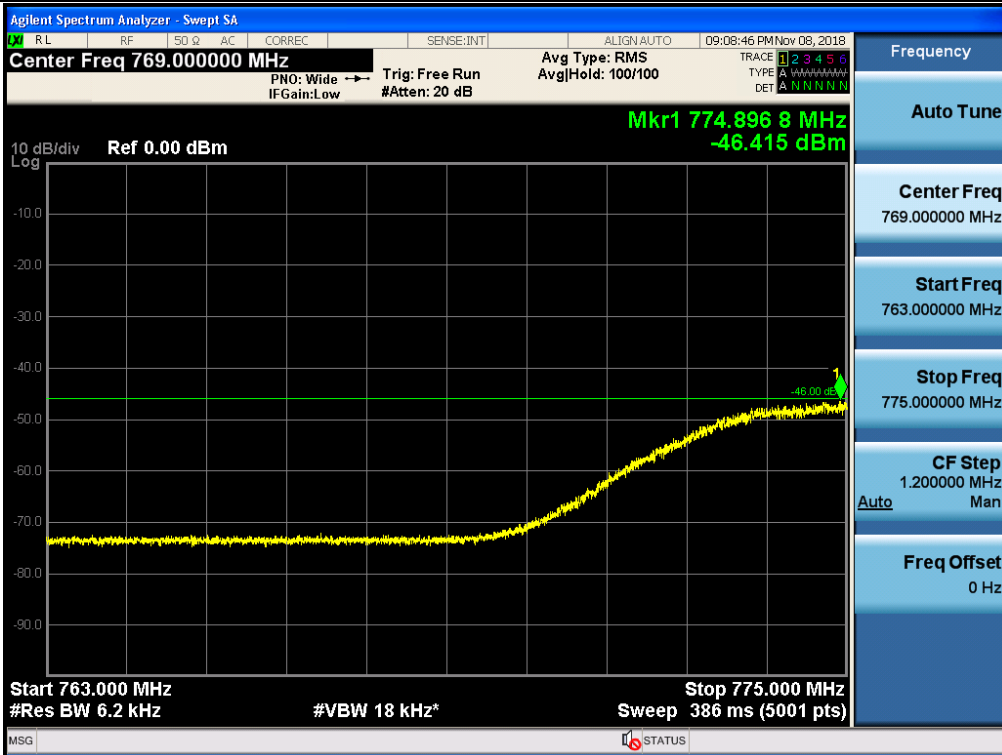

Spurious / Upper 700 MHz / Uplink / LTE 10 MHz / Low / 9 kHz ~ 150 kHz

Spurious / Upper 700 MHz / Uplink / LTE 10 MHz / Low / 150 kHz ~ 30 MHz

Spurious / Upper 700 MHz / Uplink / LTE 10 MHz / Low / 30 MHz ~ Low edge

Spurious / Upper 700 MHz / Uplink / LTE 10 MHz / Low / High edge ~ 2 GHz

Spurious / Upper 700 MHz / Uplink / LTE 10 MHz / Low / 2 GHz ~ 4 GHz

Spurious / Upper 700 MHz / Uplink / LTE 10 MHz / Low / 4 GHz ~ 6 GHz

Spurious / Upper 700 MHz / Uplink / LTE 10 MHz / Low / 6 GHz ~ 8 GHz

Spurious / Upper 700 MHz / Uplink / LTE 10 MHz / Low / 763 MHz ~ 775 MHz

Spurious / Upper 700 MHz / Uplink / LTE 10 MHz / Low / 793 MHz ~ 805 GHz

Spurious / Upper 700 MHz / Uplink / LTE 10 MHz / Low / 1 559 MHz ~ 1610 MHz (1 MHz)

Spurious / Upper 700 MHz / Uplink / LTE 10 MHz / Low / 1 559 MHz ~ 1610 MHz (700 Hz (1))

Spurious / Upper 700 MHz / Uplink / LTE 10 MHz / Low / 1 559 MHz ~ 1610 MHz (700 Hz (2))