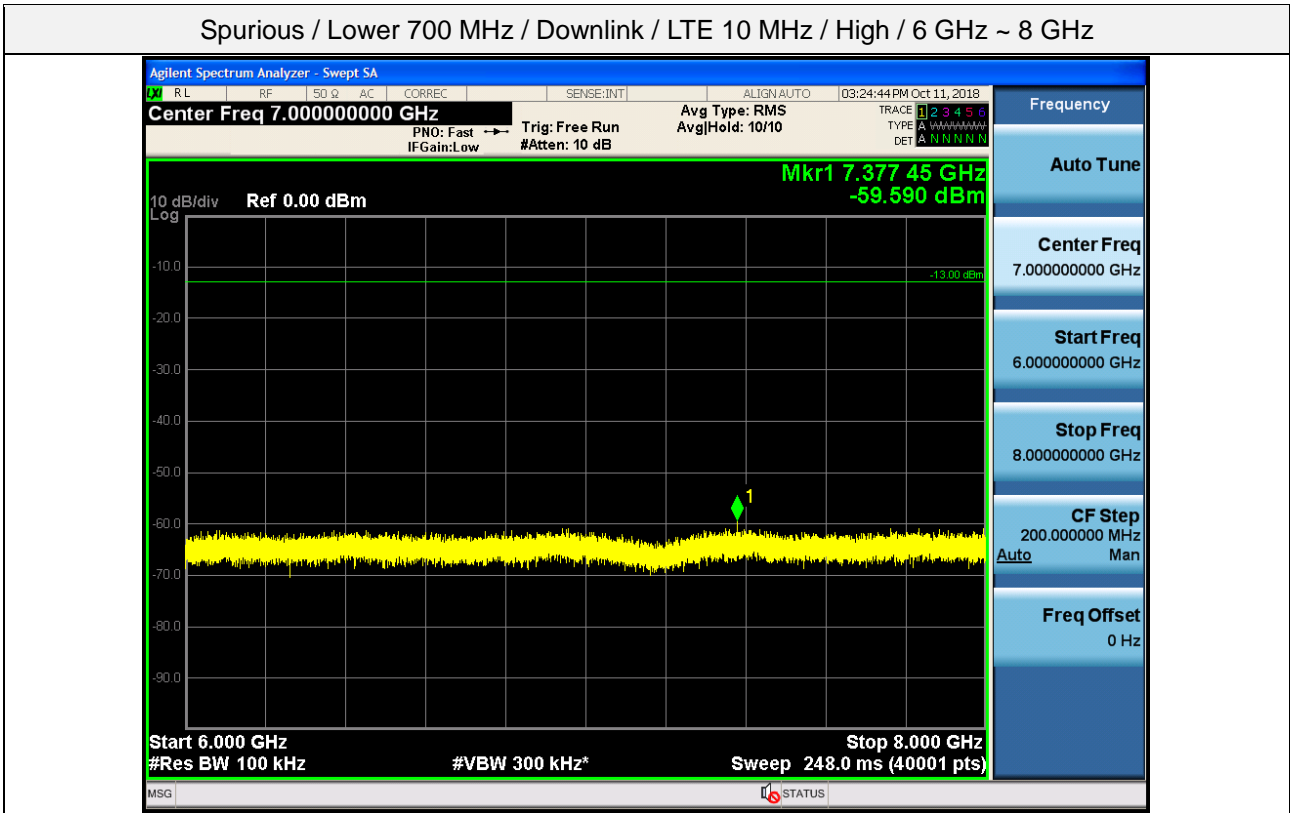

Spurious / Lower 700 MHz / Downlink / LTE 10 MHz / High / 9 kHz ~ 150 kHz

Spurious / Lower 700 MHz / Downlink / LTE 10 MHz / High / 150 kHz ~ 30 MHz

Spurious / Lower 700 MHz / Downlink / LTE 10 MHz / High / 30 MHz ~ Low edge

Spurious / Lower 700 MHz / Downlink / LTE 10 MHz / High / High edge ~ 2 GHz

Spurious / Lower 700 MHz / Downlink / LTE 10 MHz / High / 2 GHz ~ 4 GHz

Spurious / Lower 700 MHz / Downlink / LTE 10 MHz / High / 4 GHz ~ 6 GHz

Spurious / Upper 700 MHz / Uplink / LTE 10 MHz / Low / 9 kHz ~ 150 kHz

Spurious / Upper 700 MHz / Uplink / LTE 10 MHz / Low / 150 kHz ~ 30 MHz

Spurious / Upper 700 MHz / Uplink / LTE 10 MHz / Low / 30 MHz ~ Low edge

Spurious / Upper 700 MHz / Uplink / LTE 10 MHz / Low / High edge ~ 2 GHz

Spurious / Upper 700 MHz / Uplink / LTE 10 MHz / Low / 2 GHz ~ 4 GHz

Spurious / Upper 700 MHz / Uplink / LTE 10 MHz / Low / 4 GHz ~ 6 GHz