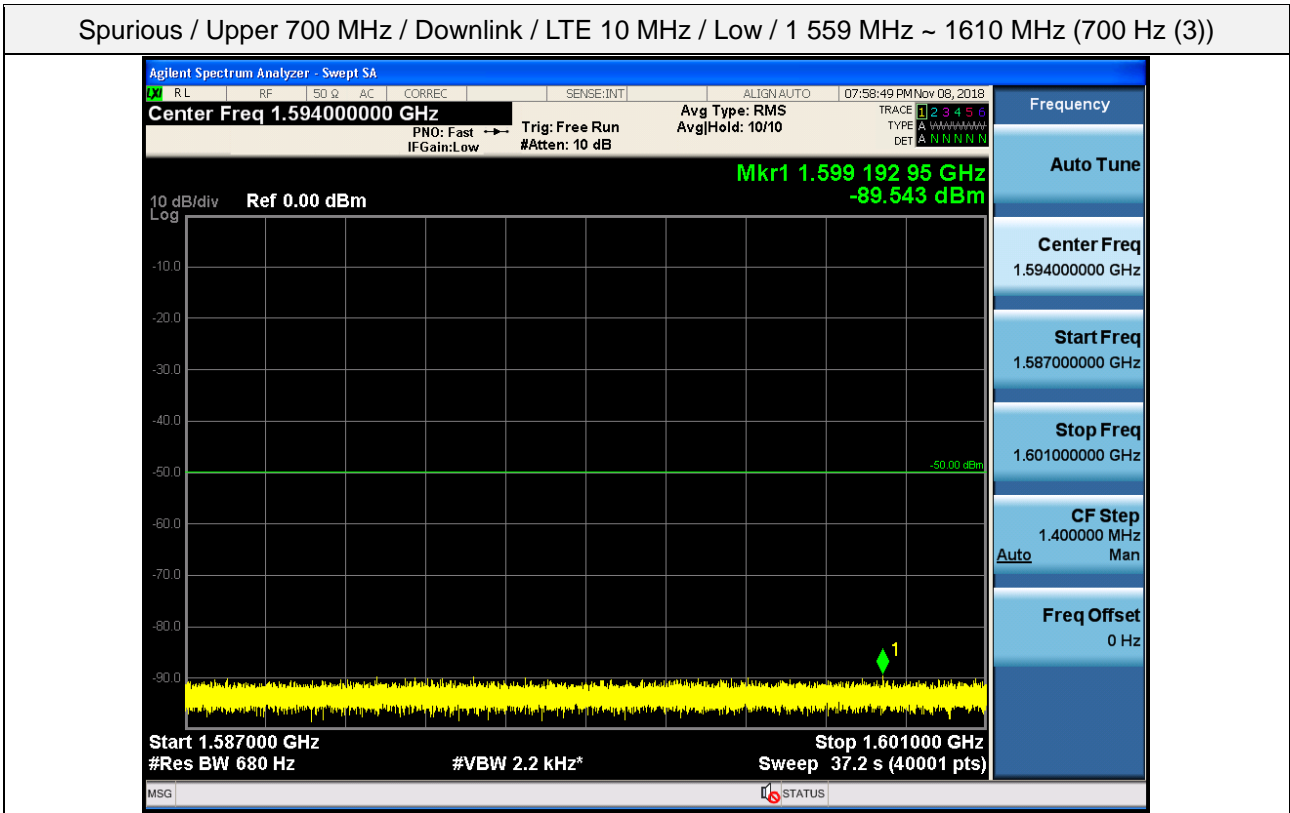

Spurious / Upper 700 MHz / Downlink / LTE 10 MHz / Low / 150 kHz ~ 30 MHz

Spurious / Upper 700 MHz / Downlink / LTE 10 MHz / Low / 30 MHz ~ Low edge

Spurious / Upper 700 MHz / Downlink / LTE 10 MHz / Low / High edge ~ 2 GHz

Spurious / Upper 700 MHz / Downlink / LTE 10 MHz / Low / 2 GHz ~ 4 GHz

Spurious / Upper 700 MHz / Downlink / LTE 10 MHz / Low / 4 GHz ~ 6 GHz

Spurious / Upper 700 MHz / Downlink / LTE 10 MHz / Low / 6 GHz ~ 8 GHz

Spurious / Upper 700 MHz / Downlink / LTE 10 MHz / Low / 763 MHz ~ 775 MHz

Spurious / Upper 700 MHz / Downlink / LTE 10 MHz / Low / 793 MHz ~ 805 GHz

Spurious / Upper 700 MHz / Downlink / LTE 10 MHz / Low / 1 559 MHz ~ 1610 MHz (1 MHz)

Spurious / Upper 700 MHz / Downlink / LTE 10 MHz / Low / 1 559 MHz ~ 1610 MHz (700 Hz (1))

Spurious / Upper 700 MHz / Downlink / LTE 10 MHz / Low / 1 559 MHz ~ 1610 MHz (700 Hz (2))

Spurious / Upper 700 MHz / Downlink / LTE 10 MHz / Low / 1 559 MHz ~ 1610 MHz (700 Hz (3))