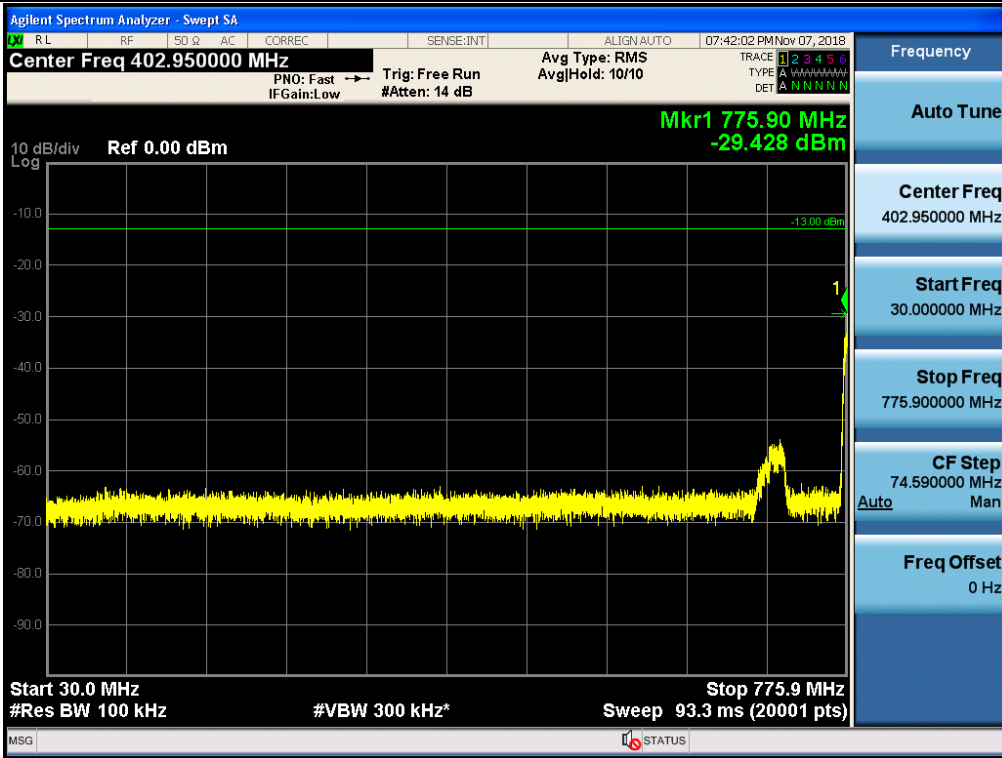

Spurious / Upper 700 MHz / Uplink / LTE 10 MHz / Middle / 6 GHz ~ 8 GHz

Spurious / Upper 700 MHz / Uplink / LTE 10 MHz / Middle / 763 MHz ~ 775 MHz

Spurious / Upper 700 MHz / Uplink / LTE 10 MHz / Middle / 1 559 MHz ~ 1610 MHz (700 Hz (1))

Spurious / Upper 700 MHz / Uplink / LTE 10 MHz / Middle / 1 559 MHz ~ 1610 MHz (700 Hz (2))

Spurious / Upper 700 MHz / Uplink / LTE 10 MHz / Middle / 1 559 MHz ~ 1610 MHz (700 Hz (3))

Spurious / Upper 700 MHz / Uplink / LTE 10 MHz / Middle / 1 559 MHz ~ 1610 MHz (700 Hz (4))

Spurious / Upper 700 MHz / Uplink / LTE 10 MHz / High / 9 kHz ~ 150 kHz

Spurious / Upper 700 MHz / Uplink / LTE 10 MHz / High / 150 kHz ~ 30 MHz

Spurious / Upper 700 MHz / Uplink / LTE 10 MHz / High / 30 MHz ~ Low edge

Spurious / Upper 700 MHz / Uplink / LTE 10 MHz / High / High edge ~ 2 GHz

Spurious / Upper 700 MHz / Uplink / LTE 10 MHz / High / 2 GHz ~ 4 GHz

Spurious / Upper 700 MHz / Uplink / LTE 10 MHz / High / 4 GHz ~ 6 GHz