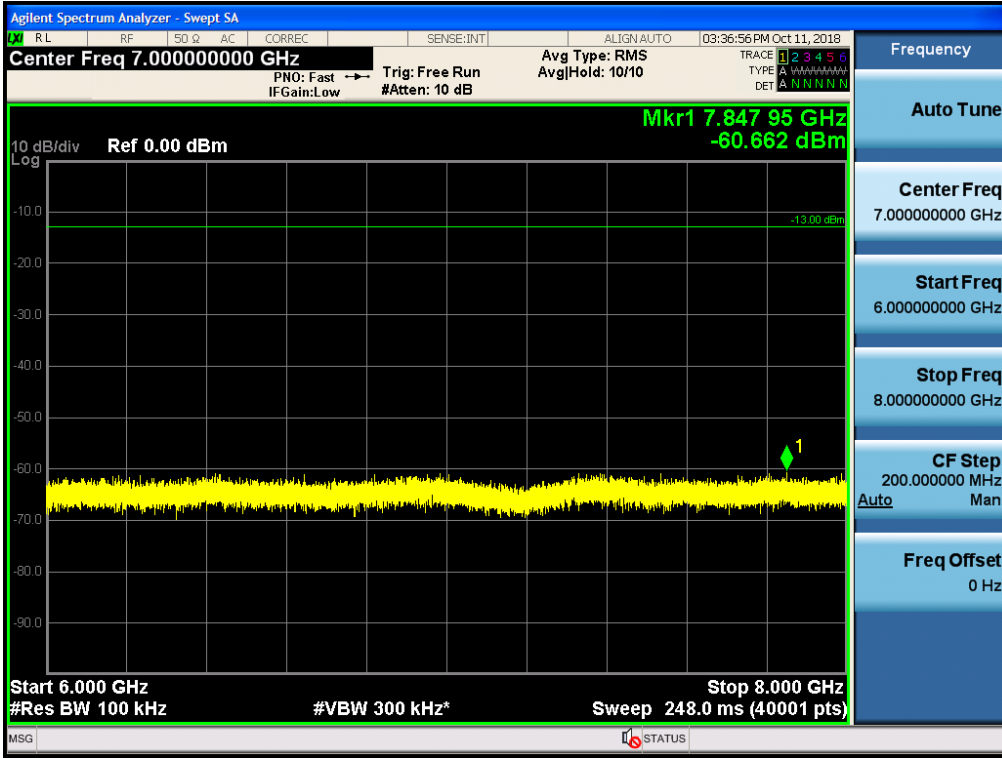

Spurious / Upper 700 MHz / Downlink / LTE 10 MHz / Low / 1 559 MHz ~ 1610 MHz (700 Hz (4))

Spurious / Upper 700 MHz / Downlink / LTE 10 MHz / Middle / 9 kHz ~ 150 kHz

Spurious / Upper 700 MHz / Downlink / LTE 10 MHz / Middle / 150 kHz ~ 30 MHz

Spurious / Upper 700 MHz / Downlink / LTE 10 MHz / Middle / 30 MHz ~ Low edge

Spurious / Upper 700 MHz / Downlink / LTE 10 MHz / Middle / High edge ~ 2 GHz

Spurious / Upper 700 MHz / Downlink / LTE 10 MHz / Middle / 2 GHz ~ 4 GHz

Spurious / Upper 700 MHz / Downlink / LTE 10 MHz / Middle / 4 GHz ~ 6 GHz

Spurious / Upper 700 MHz / Downlink / LTE 10 MHz / Middle / 6 GHz ~ 8 GHz

Spurious / Upper 700 MHz / Downlink / LTE 10 MHz / Middle / 763 MHz ~ 775 MHz