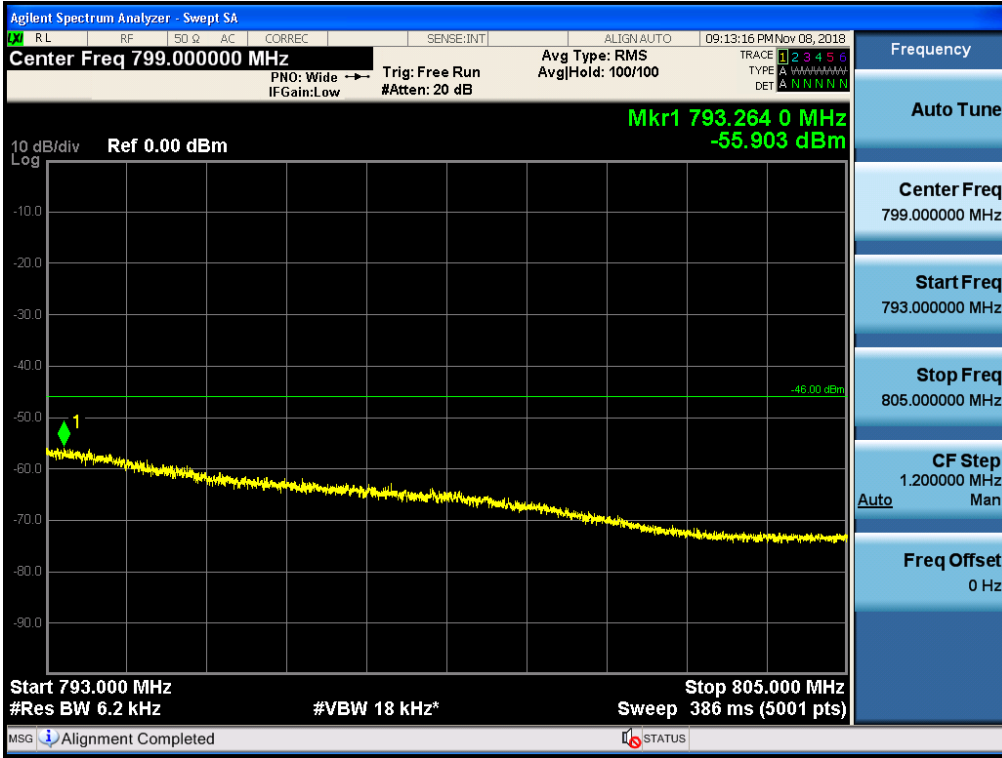

Spurious / Upper 700 MHz / Uplink / LTE 10 MHz / High / 9 kHz ~ 150 kHz

Spurious / Upper 700 MHz / Uplink / LTE 10 MHz / High / 150 kHz ~ 30 MHz

Spurious / Upper 700 MHz / Uplink / LTE 10 MHz / High / 30 MHz ~ Low edge

Spurious / Upper 700 MHz / Uplink / LTE 10 MHz / High / High edge ~ 2 GHz

Spurious / Upper 700 MHz / Uplink / LTE 10 MHz / High / 2 GHz ~ 4 GHz

Spurious / Upper 700 MHz / Uplink / LTE 10 MHz / High / 4 GHz ~ 6 GHz

Spurious / Upper 700 MHz / Uplink / LTE 10 MHz / High / 6 GHz ~ 8 GHz

Spurious / Upper 700 MHz / Uplink / LTE 10 MHz / High / 763 MHz ~ 775 MHz

Spurious / Upper 700 MHz / Uplink / LTE 10 MHz / High / 793 MHz ~ 805 GHz

Spurious / Upper 700 MHz / Uplink / LTE 10 MHz / High / 1 559 MHz ~ 1610 MHz (1 MHz)

Spurious / Upper 700 MHz / Uplink / LTE 10 MHz / High / 1 559 MHz ~ 1610 MHz (700 Hz (1))

Spurious / Upper 700 MHz / Uplink / LTE 10 MHz / High / 1 559 MHz ~ 1610 MHz (700 Hz (2))