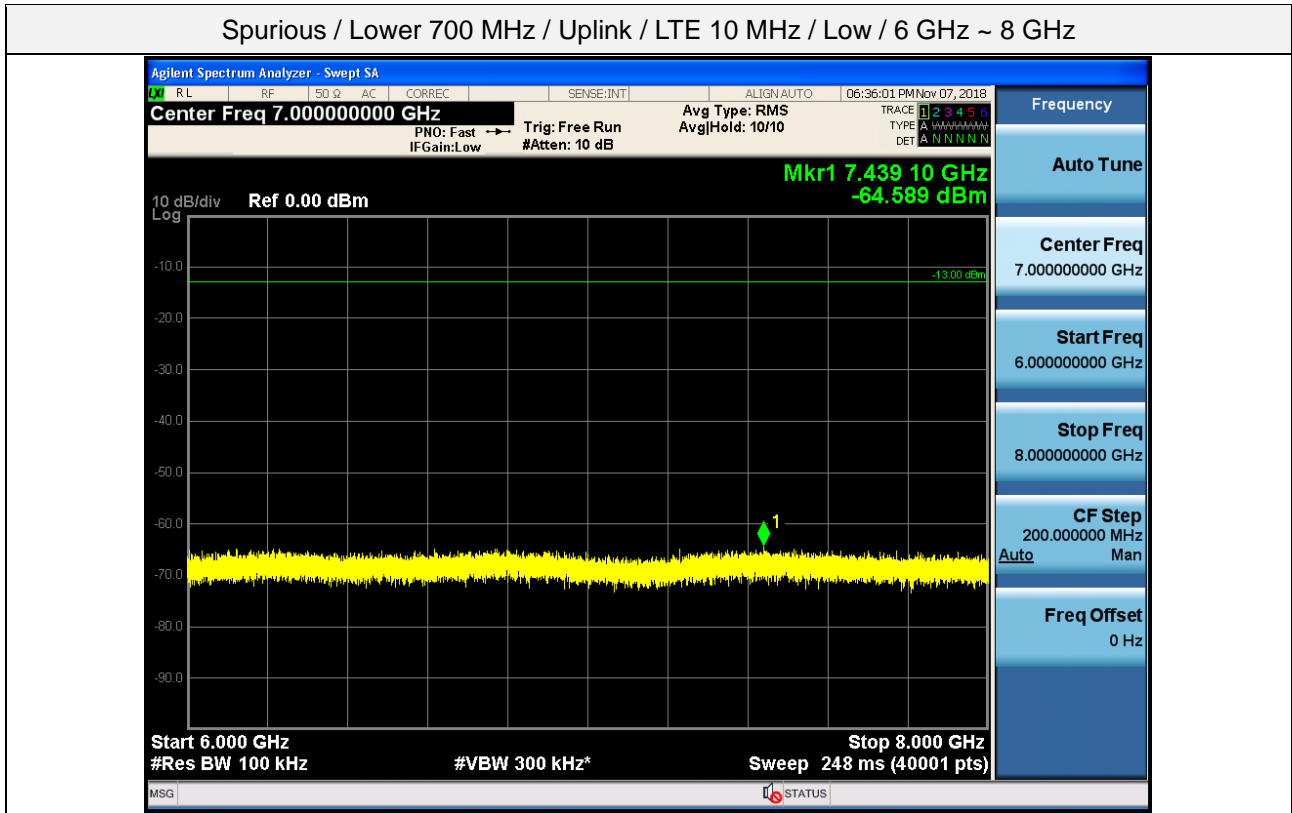

Plot data of Spurious Emissions

Spurious / Lower 700 MHz / Uplink / LTE 10 MHz / Low / 30 MHz ~ Low edge

Spurious / Lower 700 MHz / Uplink / LTE 10 MHz / Low / High edge ~ 2 GHz

Spurious / Lower 700 MHz / Uplink / LTE 10 MHz / Low / 2 GHz ~ 4 GHz

Spurious / Lower 700 MHz / Uplink / LTE 10 MHz / Low / 4 GHz ~ 6 GHz

Spurious / Lower 700 MHz / Uplink / LTE 10 MHz / Middle / 9 kHz ~ 150 kHz

Spurious / Lower 700 MHz / Uplink / LTE 10 MHz / Middle / 150 kHz ~ 30 MHz

Spurious / Lower 700 MHz / Uplink / LTE 10 MHz / Middle / 2 GHz ~ 4 GHz

Spurious / Lower 700 MHz / Uplink / LTE 10 MHz / Middle / 4 GHz ~ 6 GHz

Spurious / Lower 700 MHz / Uplink / LTE 10 MHz / Middle / 6 GHz ~ 8 GHz