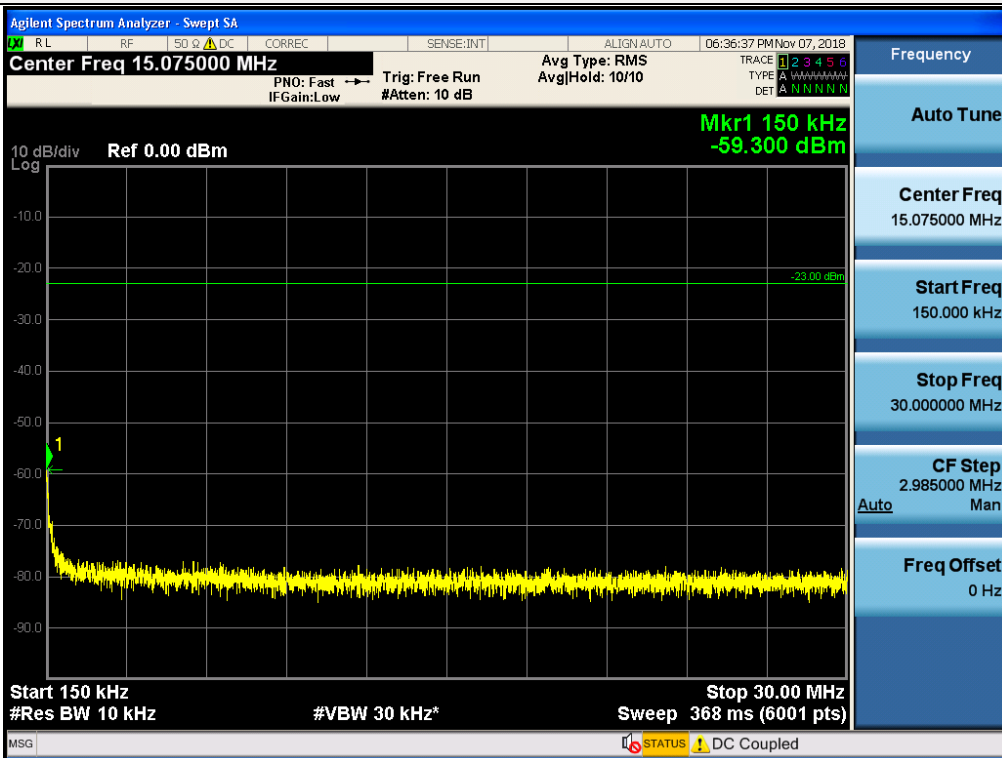

Plot data of Spurious Emissions

Spurious / Lower 700 MHz / Uplink / LTE 10 MHz / Low / 30 MHz ~ Low edge

Spurious / Lower 700 MHz / Uplink / LTE 10 MHz / Low / High edge ~ 2 GHz

Spurious / Lower 700 MHz / Uplink / LTE 10 MHz / Low / 2 GHz ~ 4 GHz

Spurious / Lower 700 MHz / Uplink / LTE 10 MHz / Low / 4 GHz ~ 6 GHz

Spurious / Lower 700 MHz / Uplink / LTE 10 MHz / Middle / 9 kHz ~ 150 kHz

Spurious / Lower 700 MHz / Uplink / LTE 10 MHz / Middle / 150 kHz ~ 30 MHz

Spurious / Lower 700 MHz / Uplink / LTE 10 MHz / Middle / 2 GHz ~ 4 GHz

Spurious / Lower 700 MHz / Uplink / LTE 10 MHz / Middle / 4 GHz ~ 6 GHz

Spurious / Lower 700 MHz / Uplink / LTE 10 MHz / Middle / 6 GHz ~ 8 GHz

Spurious / Lower 700 MHz / Uplink / LTE 10 MHz / High / 9 kHz ~ 150 kHz

Spurious / Lower 700 MHz / Uplink / LTE 10 MHz / High / 150 kHz ~ 30 MHz

Spurious / Lower 700 MHz / Uplink / LTE 10 MHz / High / 30 MHz ~ Low edge