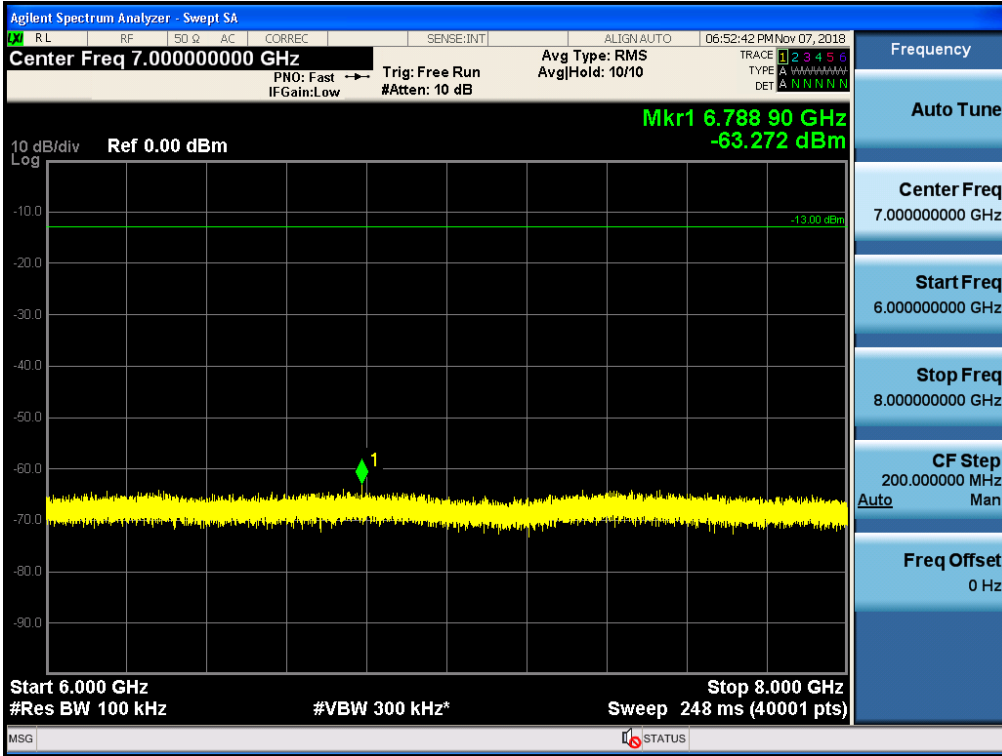

Spurious / Upper 700 MHz / Uplink / LTE 10 MHz / Low / 9 kHz ~ 150 kHz

Spurious / Upper 700 MHz / Uplink / LTE 10 MHz / Low / 150 kHz ~ 30 MHz

Spurious / Upper 700 MHz / Uplink / LTE 10 MHz / Low / 30 MHz ~ Low edge

Spurious / Upper 700 MHz / Uplink / LTE 10 MHz / Low / High edge ~ 2 GHz

Spurious / Upper 700 MHz / Uplink / LTE 10 MHz / Low / 2 GHz ~ 4 GHz

Spurious / Upper 700 MHz / Uplink / LTE 10 MHz / Low / 4 GHz ~ 6 GHz

Spurious / Upper 700 MHz / Uplink / LTE 10 MHz / Low / 6 GHz ~ 8 GHz

Spurious / Upper 700 MHz / Uplink / LTE 10 MHz / Low / 763 MHz ~ 775 MHz

Spurious / Upper 700 MHz / Uplink / LTE 10 MHz / Low / 793 MHz ~ 805 GHz

Spurious / Upper 700 MHz / Uplink / LTE 10 MHz / Low / 1 559 MHz ~ 1610 MHz (1 MHz)

Spurious / Upper 700 MHz / Uplink / LTE 10 MHz / Low / 1 559 MHz ~ 1610 MHz (700 Hz (1))

Spurious / Upper 700 MHz / Uplink / LTE 10 MHz / Low / 1 559 MHz ~ 1610 MHz (700 Hz (2))