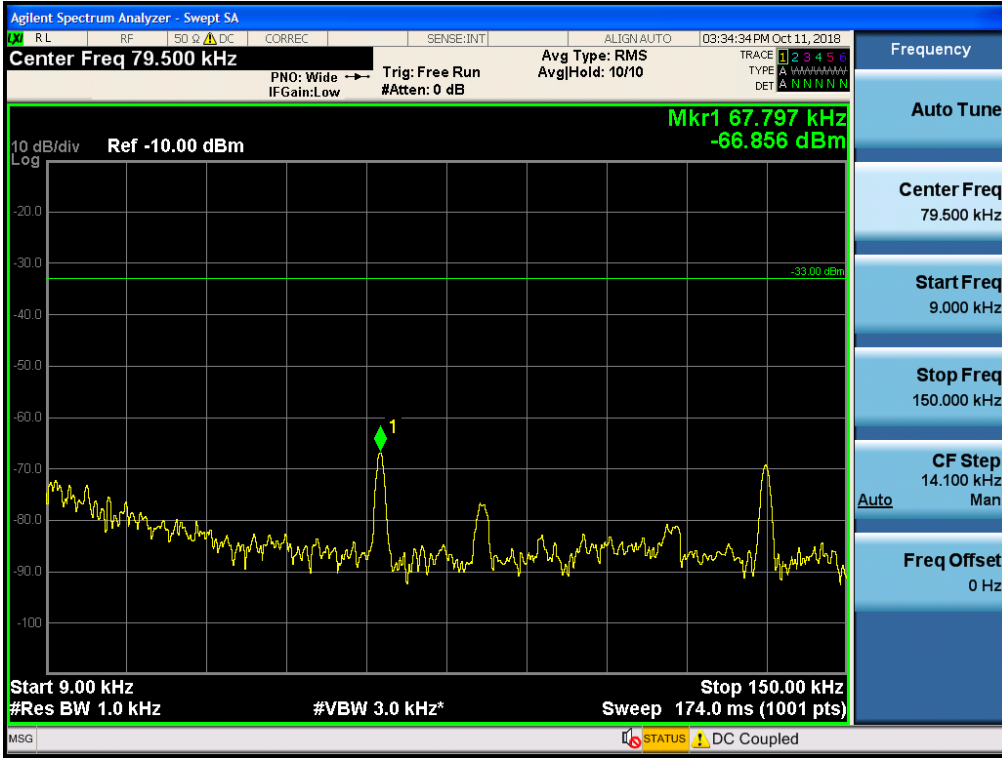

Spurious / Upper 700 MHz / Uplink / LTE 10 MHz / High / 6 GHz ~ 8 GHz

Spurious / Upper 700 MHz / Uplink / LTE 10 MHz / High / 763 MHz ~ 775 MHz

Spurious / Upper 700 MHz / Uplink / LTE 10 MHz / High / 793 MHz ~ 805 GHz

Spurious / Upper 700 MHz / Uplink / LTE 10 MHz / High / 1 559 MHz ~ 1610 MHz (1 MHz)

Spurious / Upper 700 MHz / Uplink / LTE 10 MHz / High / 1 559 MHz ~ 1610 MHz (700 Hz (1))

Spurious / Upper 700 MHz / Uplink / LTE 10 MHz / High / 1 559 MHz ~ 1610 MHz (700 Hz (2))

Spurious / Upper 700 MHz / Uplink / LTE 10 MHz / High / 1 559 MHz ~ 1610 MHz (700 Hz (3))

Spurious / Upper 700 MHz / Uplink / LTE 10 MHz / High / 1 559 MHz ~ 1610 MHz (700 Hz (4))

Spurious / Upper 700 MHz / Downlink / LTE 10 MHz / Low / 9 kHz ~ 150 kHz

Spurious / Upper 700 MHz / Downlink / LTE 10 MHz / Low / 150 kHz ~ 30 MHz

Spurious / Upper 700 MHz / Downlink / LTE 10 MHz / Low / 30 MHz ~ Low edge

Spurious / Upper 700 MHz / Downlink / LTE 10 MHz / Low / High edge ~ 2 GHz