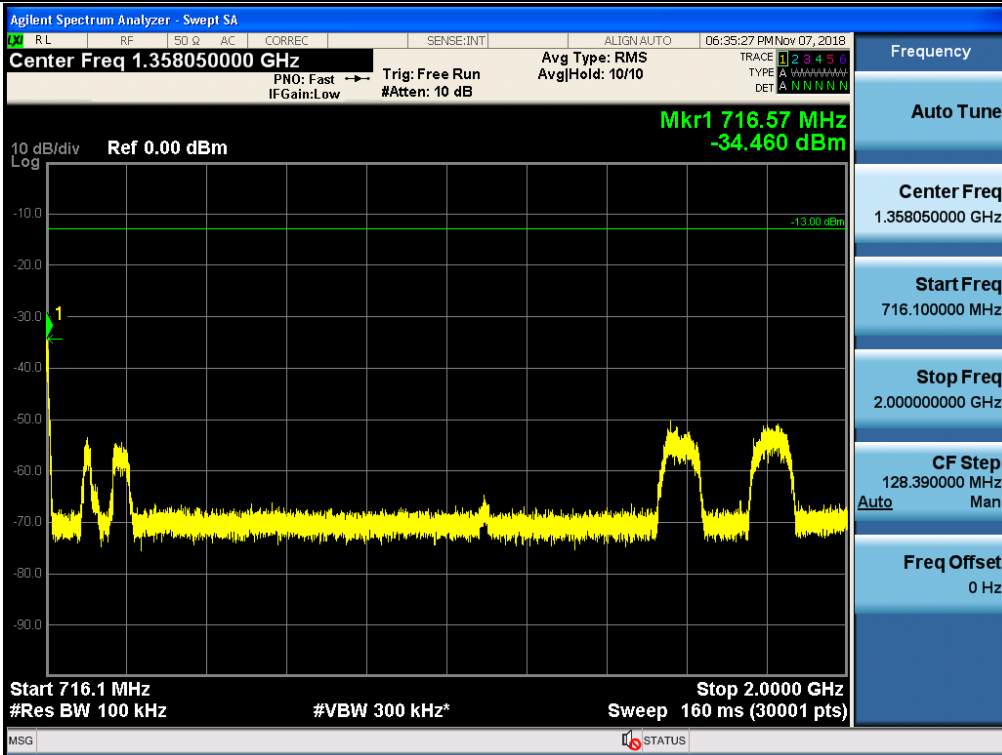

Plot data of Spurious Emissions

Spurious / Lower 700 MHz / Uplink / LTE 10 MHz / Low / 30 MHz ~ Low edge

Spurious / Lower 700 MHz / Uplink / LTE 10 MHz / Low / High edge ~ 2 GHz

Spurious / Lower 700 MHz / Uplink / LTE 10 MHz / Low / 2 GHz ~ 4 GHz

Spurious / Lower 700 MHz / Uplink / LTE 10 MHz / Low / 4 GHz ~ 6 GHz

Spurious / Lower 700 MHz / Uplink / LTE 10 MHz / Middle / 9 kHz ~ 150 kHz

Spurious / Lower 700 MHz / Uplink / LTE 10 MHz / Middle / 150 kHz ~ 30 MHz