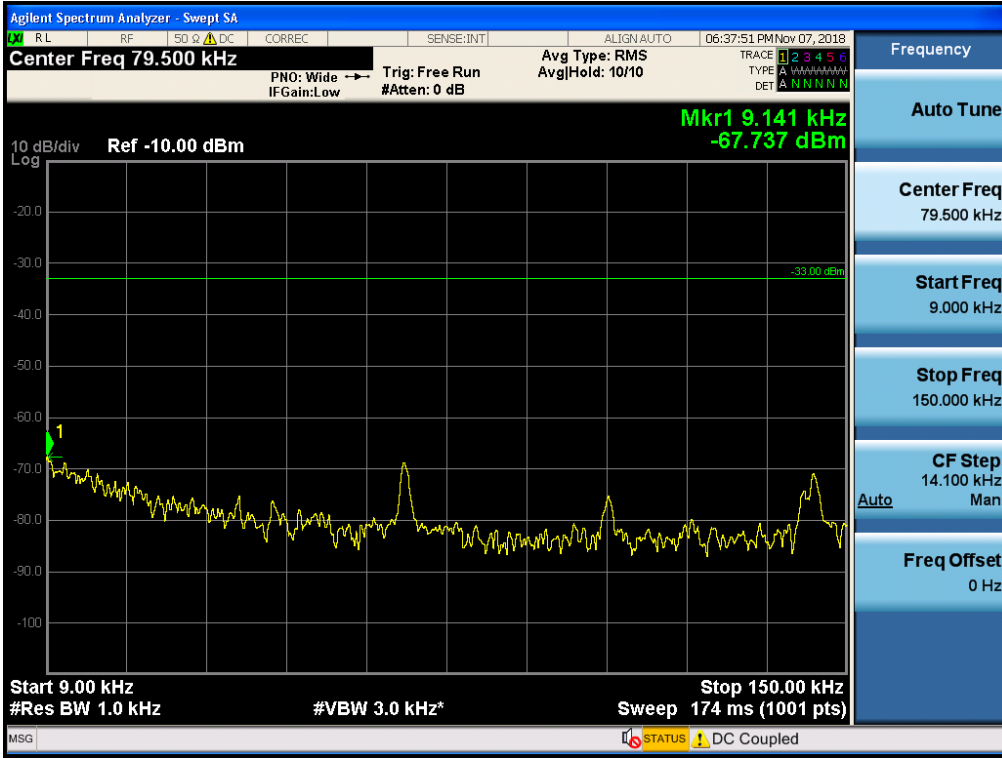

Plot data of Spurious Emissions

Spurious / Lower 700 MHz / Uplink / LTE 10 MHz / Low / 30 MHz ~ Low edge

Spurious / Lower 700 MHz / Uplink / LTE 10 MHz / Low / High edge ~ 2 GHz

Spurious / Lower 700 MHz / Uplink / LTE 10 MHz / Low / 2 GHz ~ 4 GHz

Spurious / Lower 700 MHz / Uplink / LTE 10 MHz / Middle / 2 GHz ~ 4 GHz

Spurious / Lower 700 MHz / Uplink / LTE 10 MHz / Middle / 4 GHz ~ 6 GHz

Spurious / Lower 700 MHz / Uplink / LTE 10 MHz / Middle / 6 GHz ~ 8 GHz

Spurious / Lower 700 MHz / Uplink / LTE 10 MHz / High / 9 kHz ~ 150 kHz

Spurious / Lower 700 MHz / Uplink / LTE 10 MHz / High / 150 kHz ~ 30 MHz

Spurious / Lower 700 MHz / Uplink / LTE 10 MHz / High / 30 MHz ~ Low edge

Spurious / Lower 700 MHz / Uplink / LTE 10 MHz / High / High edge ~ 2 GHz

Spurious / Lower 700 MHz / Uplink / LTE 10 MHz / High / 2 GHz ~ 4 GHz

Spurious / Lower 700 MHz / Uplink / LTE 10 MHz / High / 4 GHz ~ 6 GHz