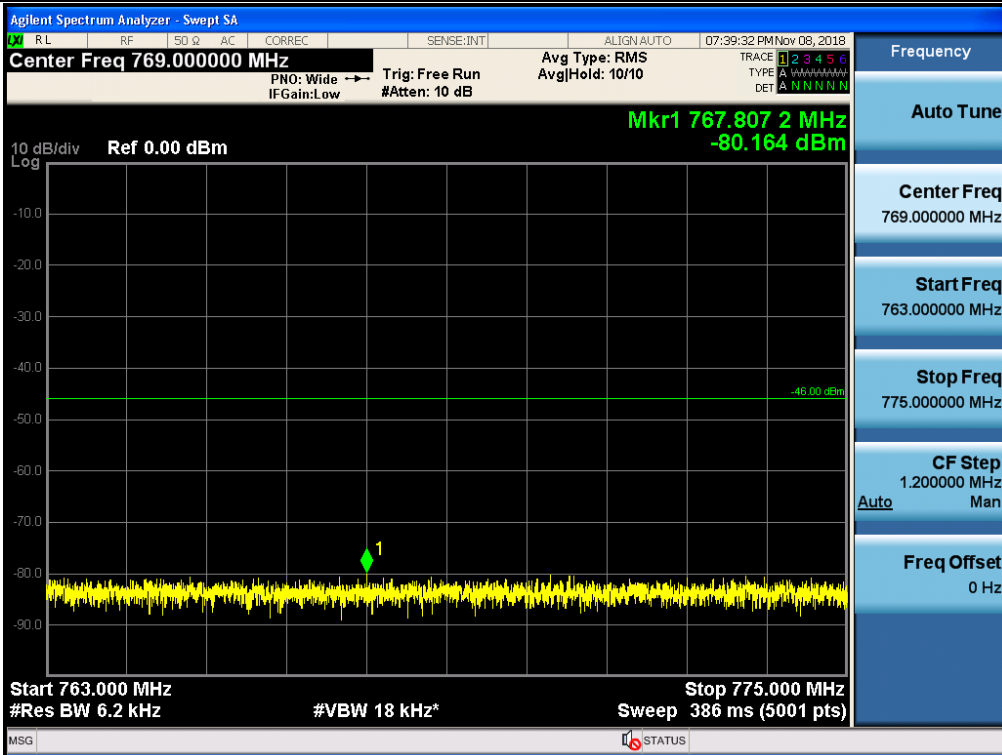

Spurious / Upper 700 MHz / Downlink / LTE 10 MHz / Low / 150 kHz ~ 30 MHz

Spurious / Upper 700 MHz / Downlink / LTE 10 MHz / Low / 30 MHz ~ Low edge

Spurious / Upper 700 MHz / Downlink / LTE 10 MHz / Low / High edge ~ 2 GHz

Spurious / Upper 700 MHz / Downlink / LTE 10 MHz / Low / 2 GHz ~ 4 GHz

Spurious / Upper 700 MHz / Downlink / LTE 10 MHz / Low / 4 GHz ~ 6 GHz

Spurious / Upper 700 MHz / Downlink / LTE 10 MHz / Low / 6 GHz ~ 8 GHz

Spurious / Upper 700 MHz / Downlink / LTE 10 MHz / Low / 763 MHz ~ 775 MHz

Spurious / Upper 700 MHz / Downlink / LTE 10 MHz / Low / 793 MHz ~ 805 GHz

Spurious / Upper 700 MHz / Downlink / LTE 10 MHz / Low / 1 559 MHz ~ 1610 MHz (1 MHz)

Spurious / Upper 700 MHz / Downlink / LTE 10 MHz / Low / 1 559 MHz ~ 1610 MHz (700 Hz (1))

Spurious / Upper 700 MHz / Downlink / LTE 10 MHz / Low / 1 559 MHz ~ 1610 MHz (700 Hz (2))

Spurious / Upper 700 MHz / Downlink / LTE 10 MHz / Low / 1 559 MHz ~ 1610 MHz (700 Hz (3))