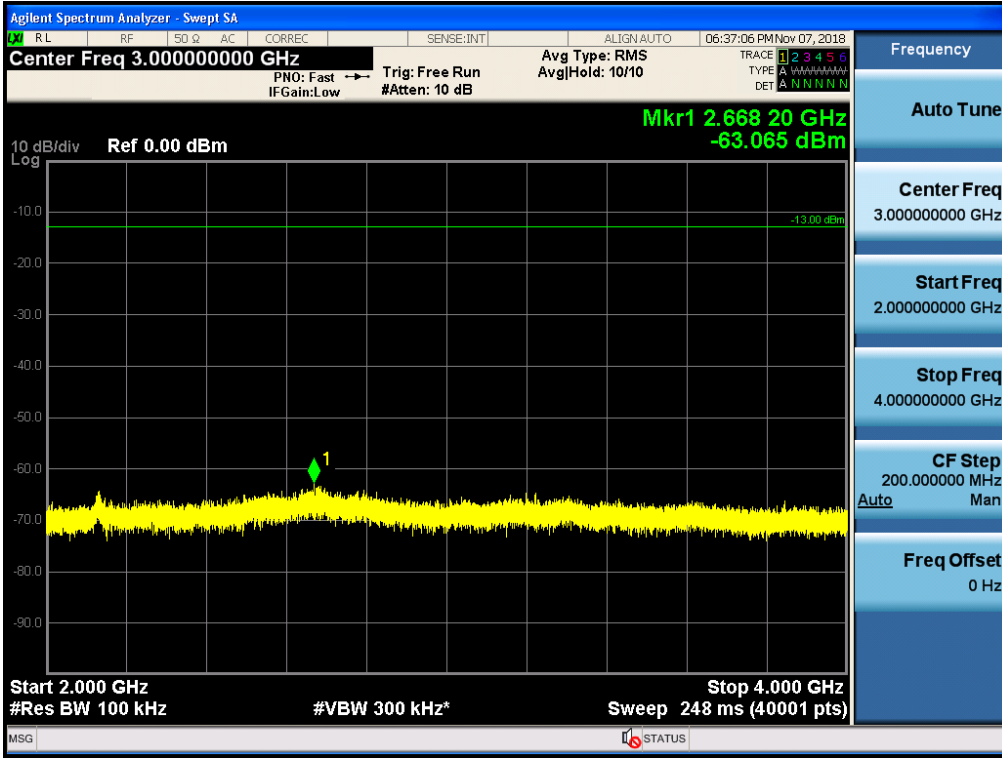

Plot data of Spurious Emissions

Spurious / Lower 700 MHz / Uplink / LTE 10 MHz / Low / 30 MHz ~ Low edge

Spurious / Lower 700 MHz / Uplink / LTE 10 MHz / Low / High edge ~ 2 GHz

Spurious / Lower 700 MHz / Uplink / LTE 10 MHz / Low / 2 GHz ~ 4 GHz

Spurious / Lower 700 MHz / Uplink / LTE 10 MHz / Low / 4 GHz ~ 6 GHz

Spurious / Lower 700 MHz / Uplink / LTE 10 MHz / Middle / 9 kHz ~ 150 kHz

Spurious / Lower 700 MHz / Uplink / LTE 10 MHz / Middle / 150 kHz ~ 30 MHz

Spurious / Lower 700 MHz / Uplink / LTE 10 MHz / Middle / 2 GHz ~ 4 GHz

Spurious / Lower 700 MHz / Uplink / LTE 10 MHz / Middle / 4 GHz ~ 6 GHz

Spurious / Lower 700 MHz / Uplink / LTE 10 MHz / Middle / 6 GHz ~ 8 GHz

Spurious / Lower 700 MHz / Uplink / LTE 10 MHz / High / 9 kHz ~ 150 kHz

Spurious / Lower 700 MHz / Uplink / LTE 10 MHz / High / 150 kHz ~ 30 MHz

Spurious / Lower 700 MHz / Uplink / LTE 10 MHz / High / 30 MHz ~ Low edge