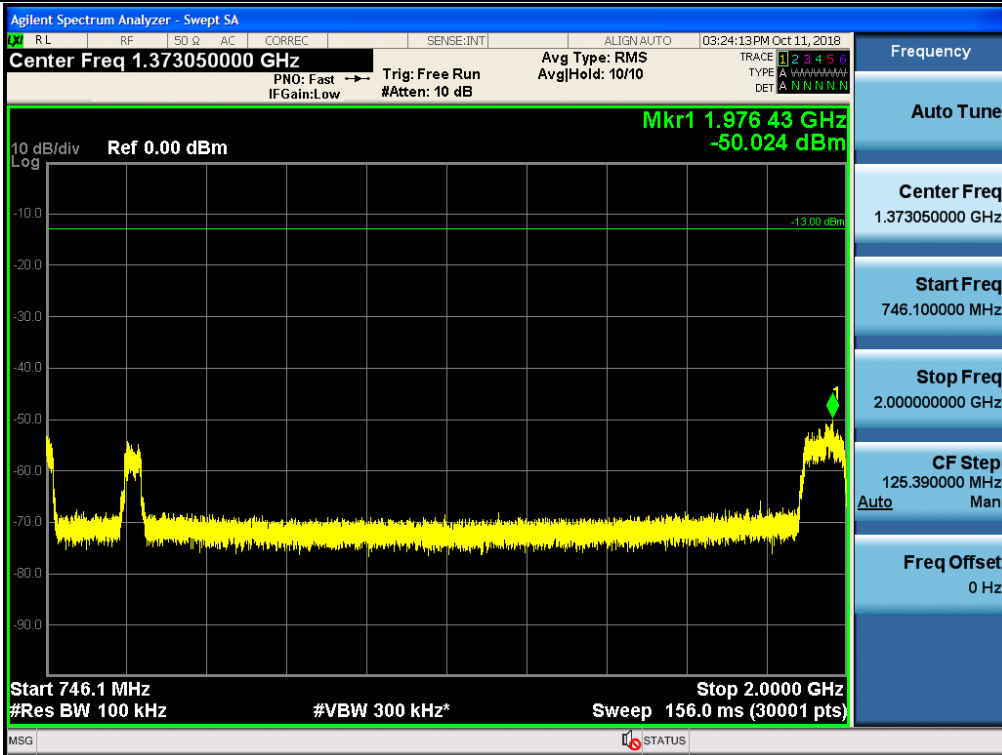

Spurious / Lower 700 MHz / Downlink / LTE 10 MHz / Middle / High edge ~ 2 GHz

Spurious / Lower 700 MHz / Downlink / LTE 10 MHz / Middle / 2 GHz ~ 4 GHz

Spurious / Lower 700 MHz / Downlink / LTE 10 MHz / Middle / 4 GHz ~ 6 GHz

Spurious / Lower 700 MHz / Downlink / LTE 10 MHz / High / 9 kHz ~ 150 kHz

Spurious / Lower 700 MHz / Downlink / LTE 10 MHz / High / 150 kHz ~ 30 MHz

Spurious / Lower 700 MHz / Downlink / LTE 10 MHz / High / 30 MHz ~ Low edge

Spurious / Lower 700 MHz / Downlink / LTE 10 MHz / High / High edge ~ 2 GHz

Spurious / Lower 700 MHz / Downlink / LTE 10 MHz / High / 2 GHz ~ 4 GHz

Spurious / Lower 700 MHz / Downlink / LTE 10 MHz / High / 4 GHz ~ 6 GHz

Spurious / Upper 700 MHz / Uplink / LTE 10 MHz / Low / 9 kHz ~ 150 kHz

Spurious / Upper 700 MHz / Uplink / LTE 10 MHz / Low / 150 kHz ~ 30 MHz

Spurious / Upper 700 MHz / Uplink / LTE 10 MHz / Low / 30 MHz ~ Low edge