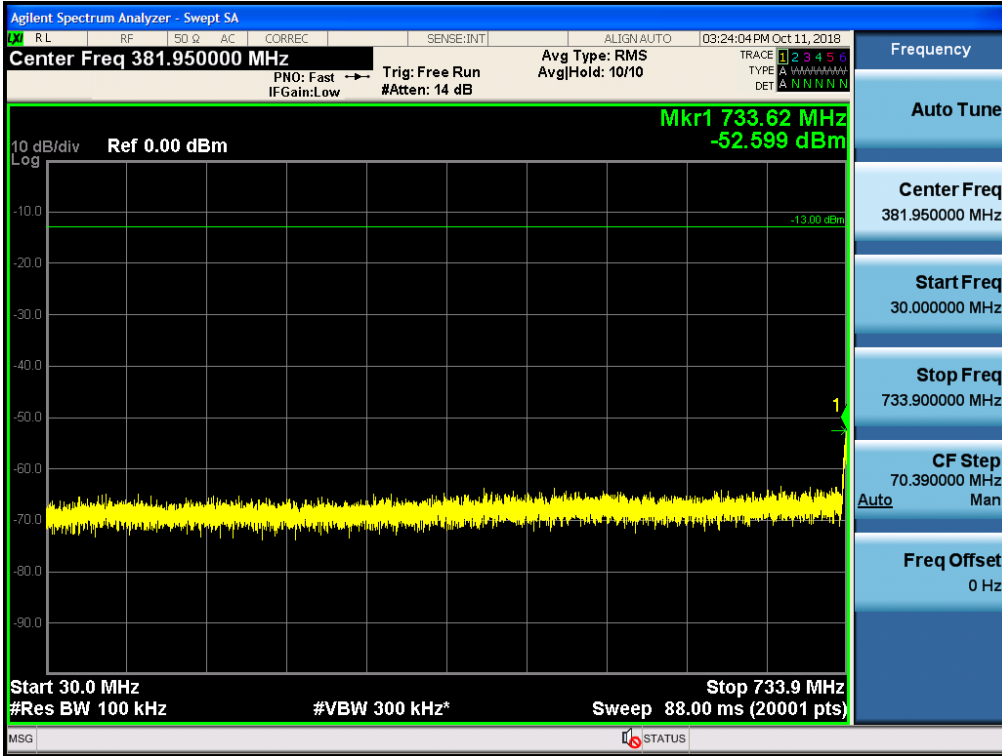

Spurious / Lower 700 MHz / Downlink / LTE 10 MHz / Middle / 9 kHz ~ 150 kHz

Spurious / Lower 700 MHz / Downlink / LTE 10 MHz / Middle / 150 kHz ~ 30 MHz

Spurious / Lower 700 MHz / Downlink / LTE 10 MHz / Middle / 30 MHz ~ Low edge

Spurious / Lower 700 MHz / Downlink / LTE 10 MHz / Middle / High edge ~ 2 GHz

Spurious / Lower 700 MHz / Downlink / LTE 10 MHz / Middle / 2 GHz ~ 4 GHz

Spurious / Lower 700 MHz / Downlink / LTE 10 MHz / Middle / 4 GHz ~ 6 GHz

Spurious / Lower 700 MHz / Downlink / LTE 10 MHz / High / 9 kHz ~ 150 kHz

Spurious / Lower 700 MHz / Downlink / LTE 10 MHz / High / 150 kHz ~ 30 MHz

Spurious / Lower 700 MHz / Downlink / LTE 10 MHz / High / 30 MHz ~ Low edge

Spurious / Lower 700 MHz / Downlink / LTE 10 MHz / High / High edge ~ 2 GHz

Spurious / Lower 700 MHz / Downlink / LTE 10 MHz / High / 2 GHz ~ 4 GHz

Spurious / Lower 700 MHz / Downlink / LTE 10 MHz / High / 4 GHz ~ 6 GHz