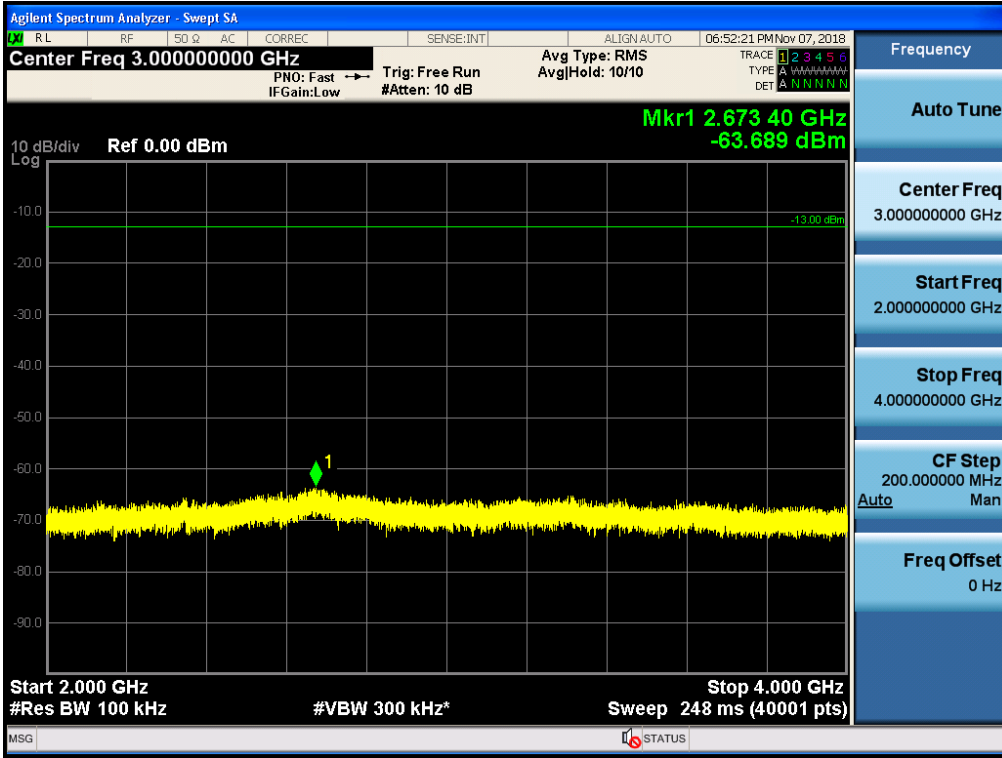

Spurious / Lower 700 MHz / Downlink / LTE 10 MHz / High / High edge ~ 2 GHz

Spurious / Lower 700 MHz / Downlink / LTE 10 MHz / High / 2 GHz ~ 4 GHz

Spurious / Lower 700 MHz / Downlink / LTE 10 MHz / High / 4 GHz ~ 6 GHz

Spurious / Upper 700 MHz / Uplink / LTE 10 MHz / Low / 9 kHz ~ 150 kHz

Spurious / Upper 700 MHz / Uplink / LTE 10 MHz / Low / 150 kHz ~ 30 MHz

Spurious / Upper 700 MHz / Uplink / LTE 10 MHz / Low / 30 MHz ~ Low edge

Spurious / Upper 700 MHz / Uplink / LTE 10 MHz / Low / High edge ~ 2 GHz

Spurious / Upper 700 MHz / Uplink / LTE 10 MHz / Low / 2 GHz ~ 4 GHz

Spurious / Upper 700 MHz / Uplink / LTE 10 MHz / Low / 4 GHz ~ 6 GHz

Spurious / Upper 700 MHz / Uplink / LTE 10 MHz / Low / 6 GHz ~ 8 GHz

Spurious / Upper 700 MHz / Uplink / LTE 10 MHz / Low / 763 MHz ~ 775 MHz

Spurious / Upper 700 MHz / Uplink / LTE 10 MHz / Low / 793 MHz ~ 805 GHz