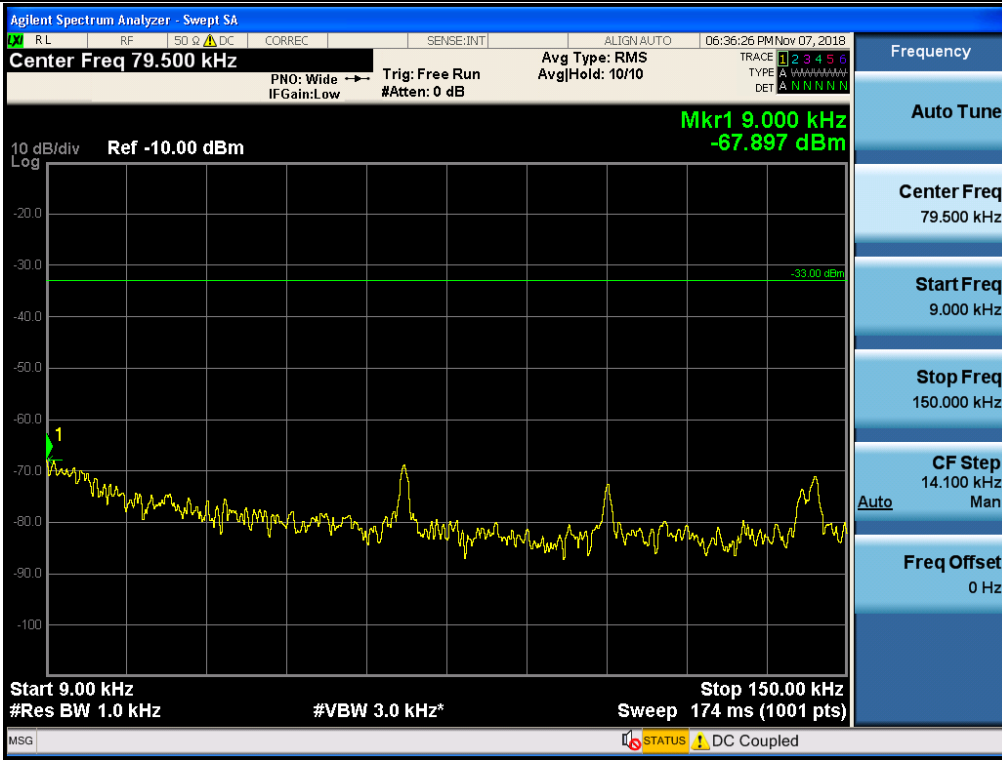

Plot data of Spurious Emissions

Spurious / Lower 700 MHz / Uplink / LTE 10 MHz / Low / 30 MHz ~ Low edge

Spurious / Lower 700 MHz / Uplink / LTE 10 MHz / Low / High edge ~ 2 GHz

Spurious / Lower 700 MHz / Uplink / LTE 10 MHz / Low / 2 GHz ~ 4 GHz

Spurious / Lower 700 MHz / Uplink / LTE 10 MHz / Low / 4 GHz ~ 6 GHz

Spurious / Lower 700 MHz / Uplink / LTE 10 MHz / Middle / 9 kHz ~ 150 kHz

Spurious / Lower 700 MHz / Uplink / LTE 10 MHz / Middle / 150 kHz ~ 30 MHz