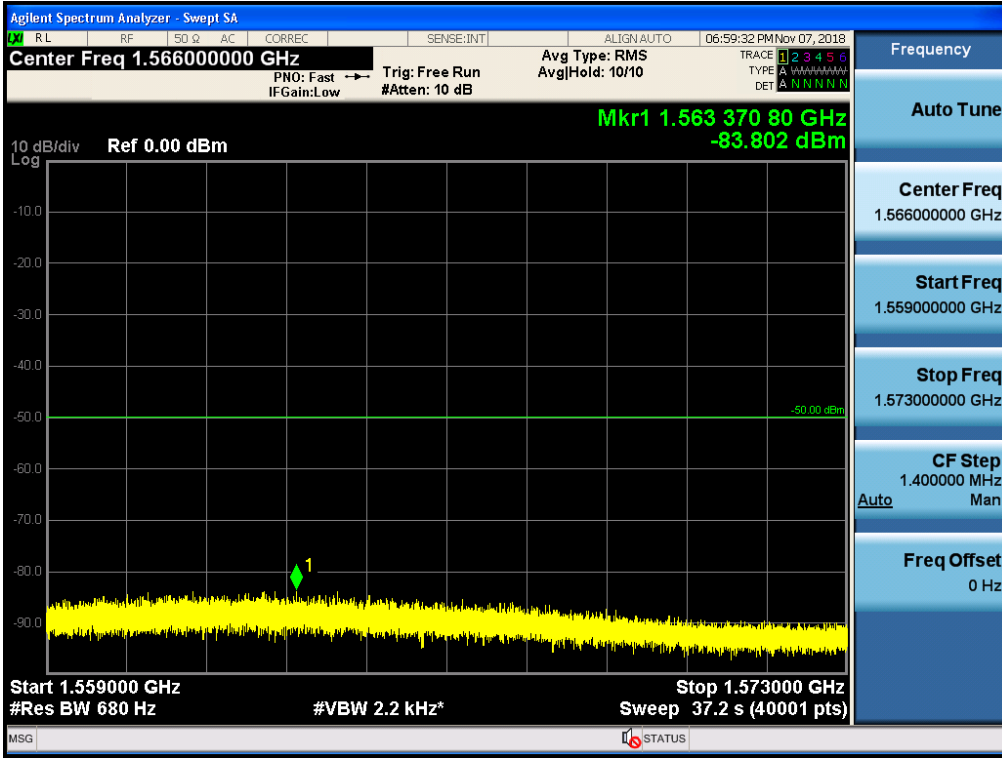

Spurious / Upper 700 MHz / Uplink / LTE 10 MHz / Low / High edge ~ 2 GHz

Spurious / Upper 700 MHz / Uplink / LTE 10 MHz / Low / 2 GHz ~ 4 GHz

Spurious / Upper 700 MHz / Uplink / LTE 10 MHz / Low / 4 GHz ~ 6 GHz

Spurious / Upper 700 MHz / Uplink / LTE 10 MHz / Low / 6 GHz ~ 8 GHz

Spurious / Upper 700 MHz / Uplink / LTE 10 MHz / Low / 763 MHz ~ 775 MHz

Spurious / Upper 700 MHz / Uplink / LTE 10 MHz / Low / 793 MHz ~ 805 GHz

Spurious / Upper 700 MHz / Uplink / LTE 10 MHz / Low / 1 559 MHz ~ 1610 MHz (1 MHz)

Spurious / Upper 700 MHz / Uplink / LTE 10 MHz / Low / 1 559 MHz ~ 1610 MHz (700 Hz (1))

Spurious / Upper 700 MHz / Uplink / LTE 10 MHz / Low / 1 559 MHz ~ 1610 MHz (700 Hz (2))