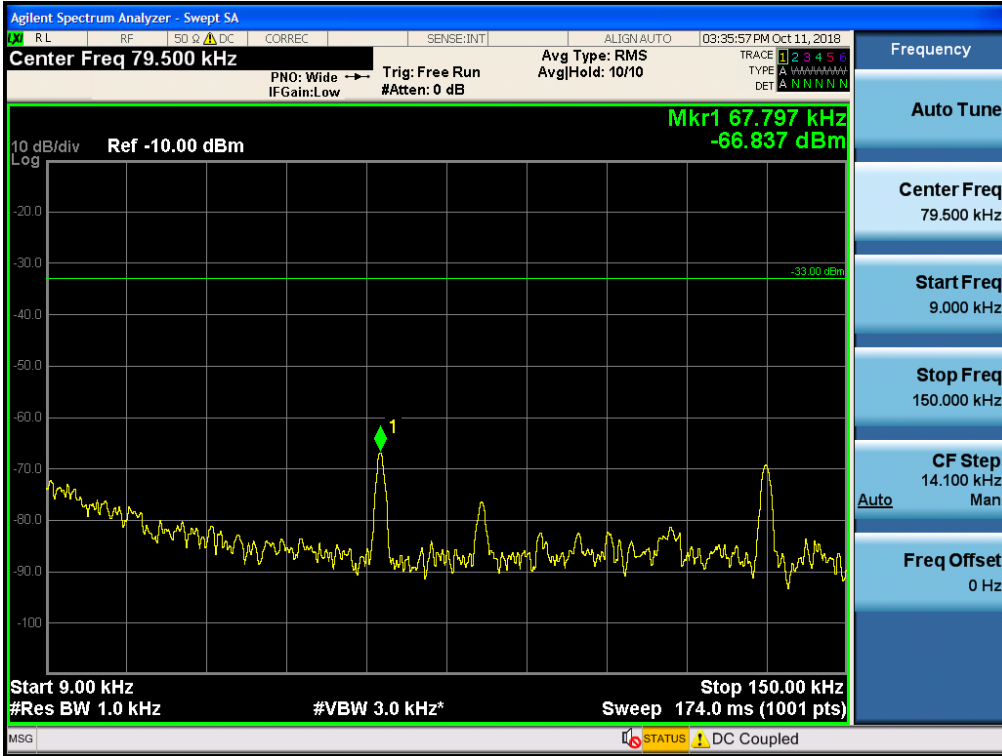

Spurious / Upper 700 MHz / Downlink / LTE 10 MHz / Low / 2 GHz ~ 4 GHz

Spurious / Upper 700 MHz / Downlink / LTE 10 MHz / Low / 4 GHz ~ 6 GHz

Spurious / Upper 700 MHz / Downlink / LTE 10 MHz / Low / 6 GHz ~ 8 GHz

Spurious / Upper 700 MHz / Downlink / LTE 10 MHz / Low / 763 MHz ~ 775 MHz

Spurious / Upper 700 MHz / Downlink / LTE 10 MHz / Low / 793 MHz ~ 805 GHz

Spurious / Upper 700 MHz / Downlink / LTE 10 MHz / Low / 1 559 MHz ~ 1610 MHz (1 MHz)

Spurious / Upper 700 MHz / Downlink / LTE 10 MHz / Low / 1 559 MHz ~ 1610 MHz (700 Hz (1))

Spurious / Upper 700 MHz / Downlink / LTE 10 MHz / Low / 1 559 MHz ~ 1610 MHz (700 Hz (2))

Spurious / Upper 700 MHz / Downlink / LTE 10 MHz / Low / 1 559 MHz ~ 1610 MHz (700 Hz (3))

Spurious / Upper 700 MHz / Downlink / LTE 10 MHz / Low / 1 559 MHz ~ 1610 MHz (700 Hz (4))

Spurious / Upper 700 MHz / Downlink / LTE 10 MHz / Middle / 9 kHz ~ 150 kHz

Spurious / Upper 700 MHz / Downlink / LTE 10 MHz / Middle / 150 kHz ~ 30 MHz