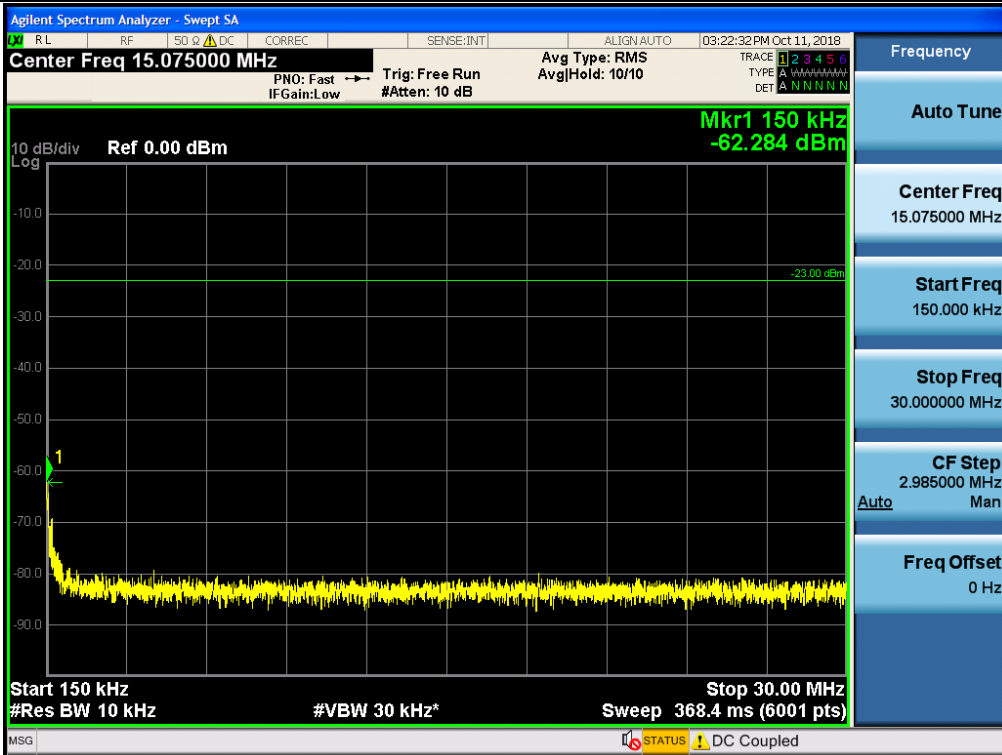

Spurious / Lower 700 MHz / Downlink / LTE 10 MHz / Low / 9 kHz ~ 150 kHz

Spurious / Lower 700 MHz / Downlink / LTE 10 MHz / Low / 150 kHz ~ 30 MHz

Spurious / Lower 700 MHz / Downlink / LTE 10 MHz / Low / 30 MHz ~ Low edge

Spurious / Lower 700 MHz / Downlink / LTE 10 MHz / Low / High edge ~ 2 GHz

Spurious / Lower 700 MHz / Downlink / LTE 10 MHz / Low / 2 GHz ~ 4 GHz

Spurious / Lower 700 MHz / Downlink / LTE 10 MHz / Low / 4 GHz ~ 6 GHz

Spurious / Lower 700 MHz / Downlink / LTE 10 MHz / Middle / 9 kHz ~ 150 kHz

Spurious / Lower 700 MHz / Downlink / LTE 10 MHz / Middle / 150 kHz ~ 30 MHz

Spurious / Lower 700 MHz / Downlink / LTE 10 MHz / Middle / 30 MHz ~ Low edge