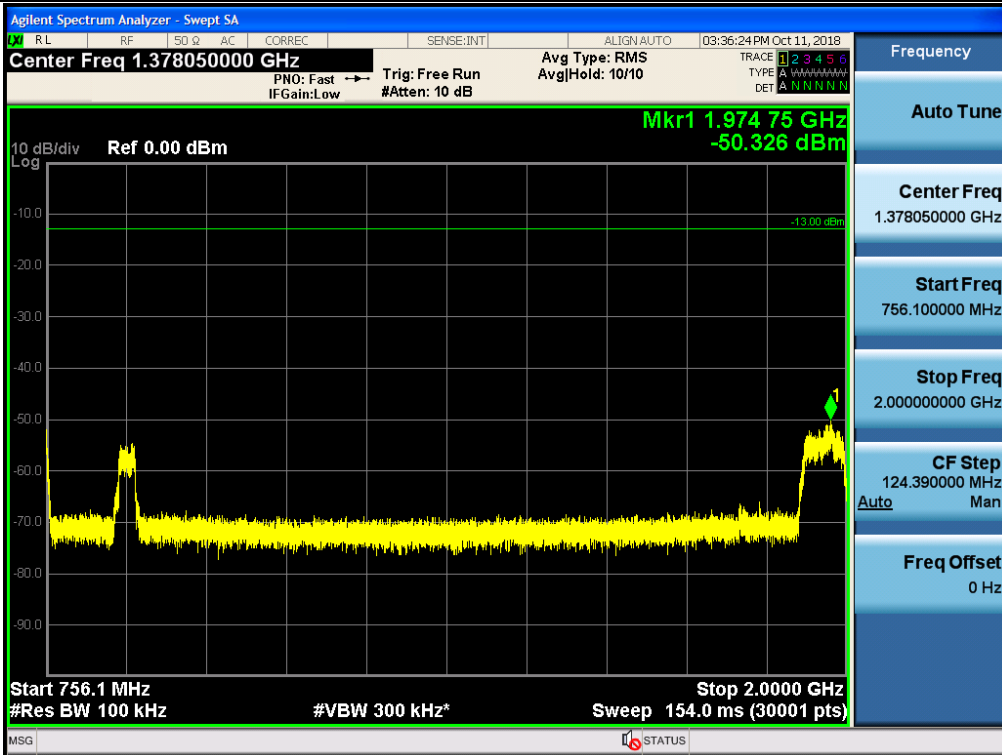

Spurious / Upper 700 MHz / Downlink / LTE 10 MHz / Low / 763 MHz ~ 775 MHz

Spurious / Upper 700 MHz / Downlink / LTE 10 MHz / Low / 793 MHz ~ 805 GHz

Spurious / Upper 700 MHz / Downlink / LTE 10 MHz / Low / 1 559 MHz ~ 1610 MHz (1 MHz)

Spurious / Upper 700 MHz / Downlink / LTE 10 MHz / Low / 1 559 MHz ~ 1610 MHz (700 Hz (1))

Spurious / Upper 700 MHz / Downlink / LTE 10 MHz / Low / 1 559 MHz ~ 1610 MHz (700 Hz (2))

Spurious / Upper 700 MHz / Downlink / LTE 10 MHz / Low / 1 559 MHz ~ 1610 MHz (700 Hz (3))

Spurious / Upper 700 MHz / Downlink / LTE 10 MHz / Low / 1 559 MHz ~ 1610 MHz (700 Hz (4))

Spurious / Upper 700 MHz / Downlink / LTE 10 MHz / Middle / 9 kHz ~ 150 kHz

Spurious / Upper 700 MHz / Downlink / LTE 10 MHz / Middle / 150 kHz ~ 30 MHz

Spurious / Upper 700 MHz / Downlink / LTE 10 MHz / Middle / 30 MHz ~ Low edge

Spurious / Upper 700 MHz / Downlink / LTE 10 MHz / Middle / High edge ~ 2 GHz

Spurious / Upper 700 MHz / Downlink / LTE 10 MHz / Middle / 2 GHz ~ 4 GHz