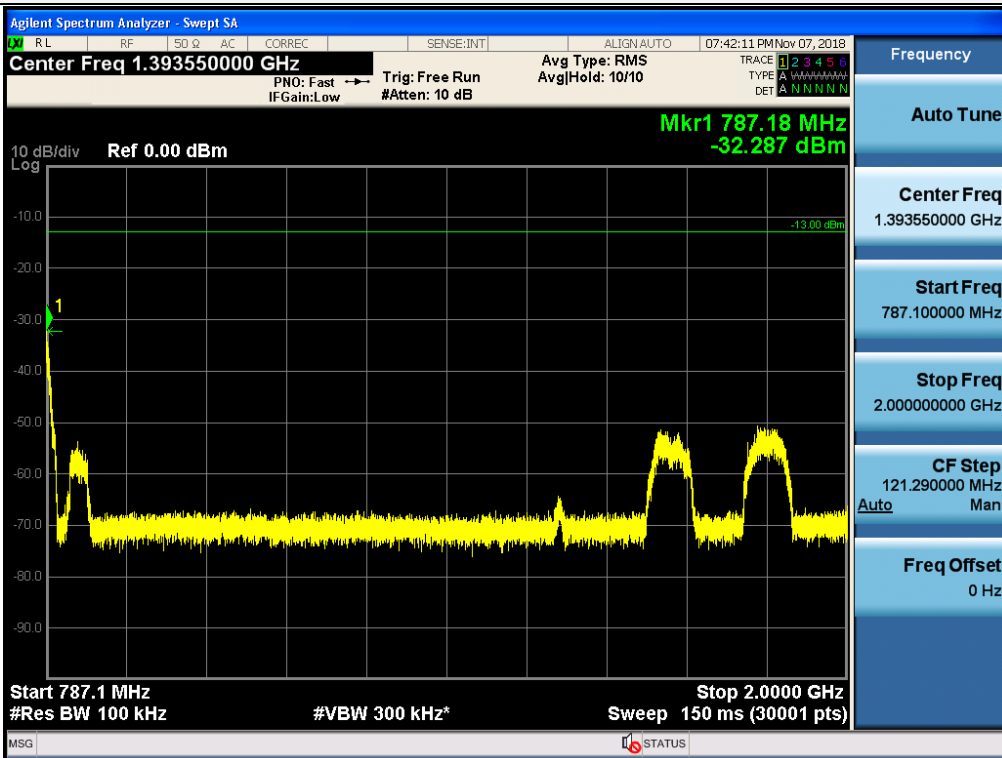

Spurious / Upper 700 MHz / Uplink / LTE 10 MHz / Middle / 1 559 MHz ~ 1610 MHz (700 Hz (2))

Spurious / Upper 700 MHz / Uplink / LTE 10 MHz / Middle / 1 559 MHz ~ 1610 MHz (700 Hz (3))

Spurious / Upper 700 MHz / Uplink / LTE 10 MHz / Middle / 1 559 MHz ~ 1610 MHz (700 Hz (4))

Spurious / Upper 700 MHz / Uplink / LTE 10 MHz / High / 9 kHz ~ 150 kHz

Spurious / Upper 700 MHz / Uplink / LTE 10 MHz / High / 150 kHz ~ 30 MHz

Spurious / Upper 700 MHz / Uplink / LTE 10 MHz / High / 30 MHz ~ Low edge

Spurious / Upper 700 MHz / Uplink / LTE 10 MHz / High / High edge ~ 2 GHz

Spurious / Upper 700 MHz / Uplink / LTE 10 MHz / High / 2 GHz ~ 4 GHz

Spurious / Upper 700 MHz / Uplink / LTE 10 MHz / High / 4 GHz ~ 6 GHz

Spurious / Upper 700 MHz / Uplink / LTE 10 MHz / High / 6 GHz ~ 8 GHz

Spurious / Upper 700 MHz / Uplink / LTE 10 MHz / High / 763 MHz ~ 775 MHz

Spurious / Upper 700 MHz / Uplink / LTE 10 MHz / High / 793 MHz ~ 805 GHz