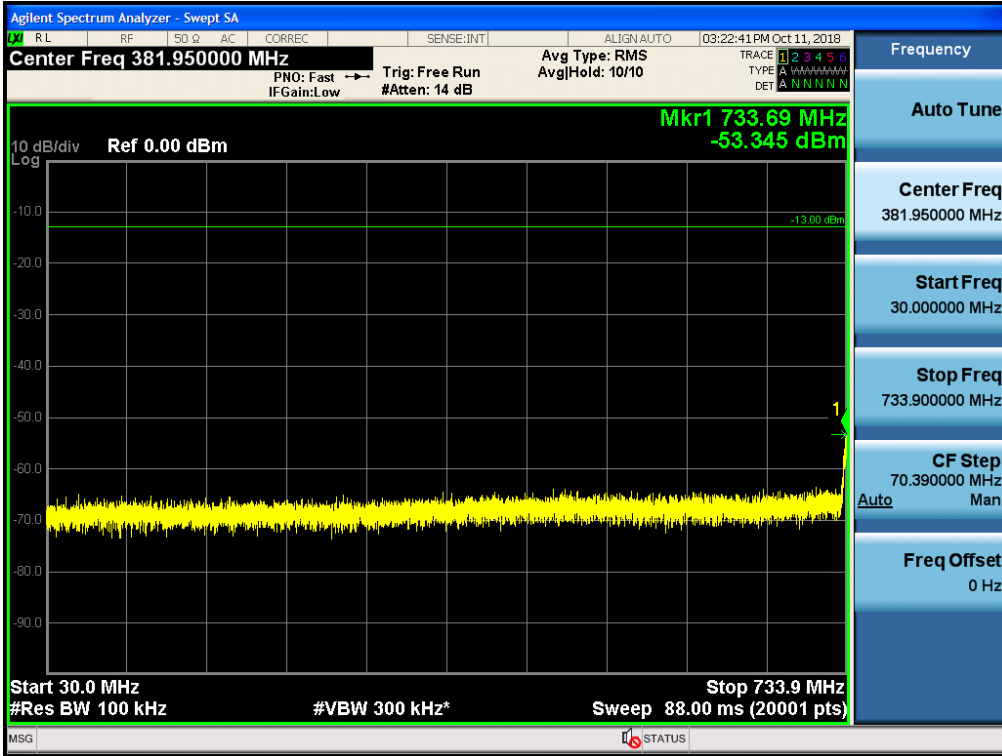

Spurious / Lower 700 MHz / Downlink / LTE 10 MHz / Low / 9 kHz ~ 150 kHz

Spurious / Lower 700 MHz / Downlink / LTE 10 MHz / Low / 150 kHz ~ 30 MHz

Spurious / Lower 700 MHz / Downlink / LTE 10 MHz / Low / 30 MHz ~ Low edge

Spurious / Lower 700 MHz / Downlink / LTE 10 MHz / Low / High edge ~ 2 GHz

Spurious / Lower 700 MHz / Downlink / LTE 10 MHz / Low / 2 GHz ~ 4 GHz

Spurious / Lower 700 MHz / Downlink / LTE 10 MHz / Low / 4 GHz ~ 6 GHz

Spurious / Lower 700 MHz / Downlink / LTE 10 MHz / Middle / 9 kHz ~ 150 kHz

Spurious / Lower 700 MHz / Downlink / LTE 10 MHz / Middle / 150 kHz ~ 30 MHz

Spurious / Lower 700 MHz / Downlink / LTE 10 MHz / Middle / 30 MHz ~ Low edge

Spurious / Lower 700 MHz / Downlink / LTE 10 MHz / Middle / High edge ~ 2 GHz

Spurious / Lower 700 MHz / Downlink / LTE 10 MHz / Middle / 2 GHz ~ 4 GHz

Spurious / Lower 700 MHz / Downlink / LTE 10 MHz / Middle / 4 GHz ~ 6 GHz