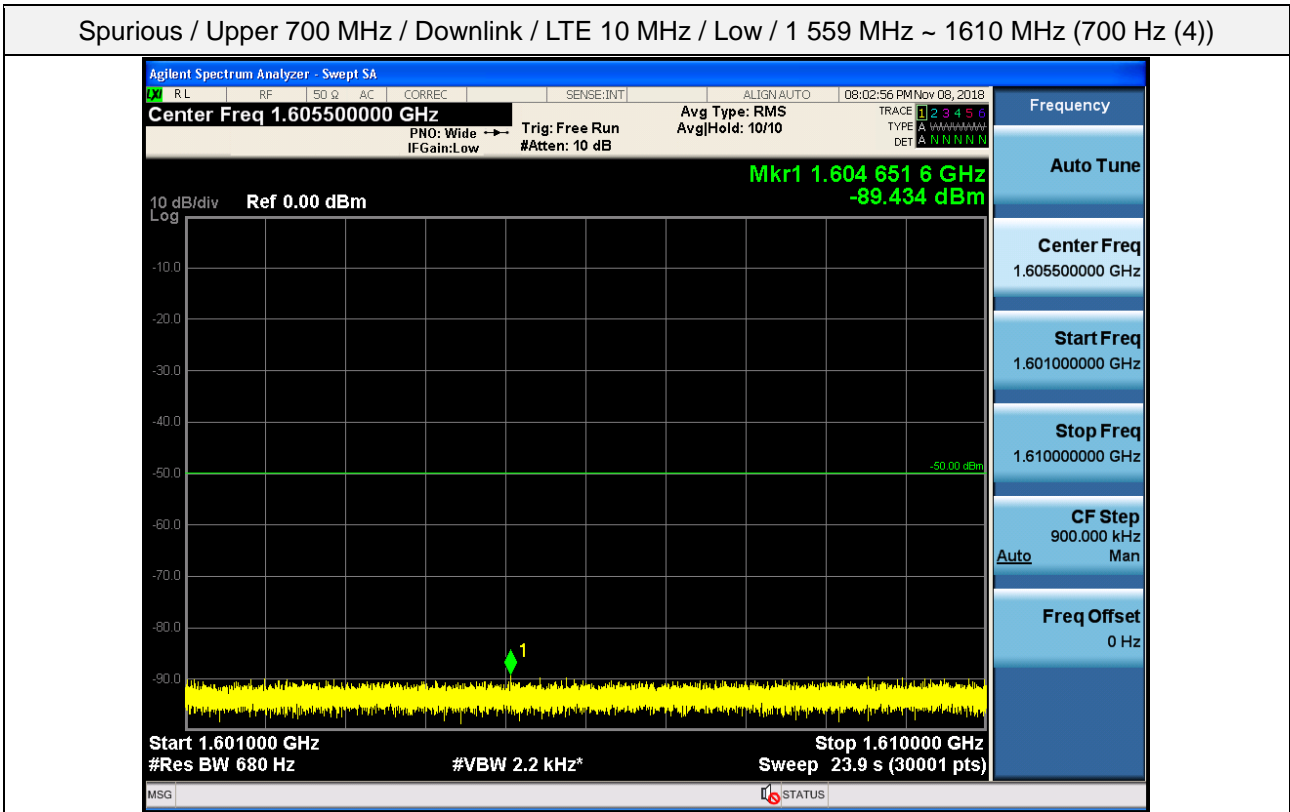

Spurious / Upper 700 MHz / Downlink / LTE 10 MHz / Low / 763 MHz ~ 775 MHz

Spurious / Upper 700 MHz / Downlink / LTE 10 MHz / Low / 793 MHz ~ 805 GHz

Spurious / Upper 700 MHz / Downlink / LTE 10 MHz / Low / 1 559 MHz ~ 1610 MHz (1 MHz)

Spurious / Upper 700 MHz / Downlink / LTE 10 MHz / Low / 1 559 MHz ~ 1610 MHz (700 Hz (1))

Spurious / Upper 700 MHz / Downlink / LTE 10 MHz / Low / 1 559 MHz ~ 1610 MHz (700 Hz (2))

Spurious / Upper 700 MHz / Downlink / LTE 10 MHz / Low / 1 559 MHz ~ 1610 MHz (700 Hz (3))

Spurious / Upper 700 MHz / Downlink / LTE 10 MHz / Low / 1 559 MHz ~ 1610 MHz (700 Hz (4))

Spurious / Upper 700 MHz / Downlink / LTE 10 MHz / Middle / 9 kHz ~ 150 kHz

Spurious / Upper 700 MHz / Downlink / LTE 10 MHz / Middle / 150 kHz ~ 30 MHz

Spurious / Upper 700 MHz / Downlink / LTE 10 MHz / Middle / 30 MHz ~ Low edge

Spurious / Upper 700 MHz / Downlink / LTE 10 MHz / Middle / High edge ~ 2 GHz

Spurious / Upper 700 MHz / Downlink / LTE 10 MHz / Middle / 2 GHz ~ 4 GHz