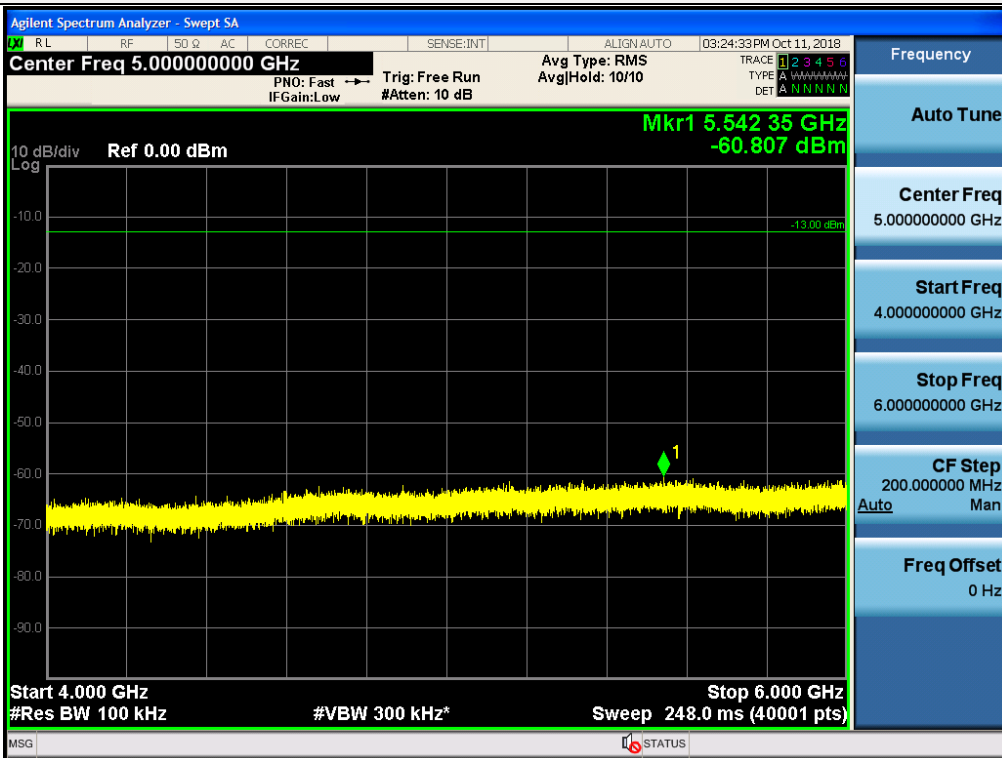

Spurious / Lower 700 MHz / Downlink / LTE 10 MHz / Middle / High edge ~ 2 GHz

Spurious / Lower 700 MHz / Downlink / LTE 10 MHz / Middle / 2 GHz ~ 4 GHz

Spurious / Lower 700 MHz / Downlink / LTE 10 MHz / Middle / 4 GHz ~ 6 GHz

Spurious / Lower 700 MHz / Downlink / LTE 10 MHz / High / 9 kHz ~ 150 kHz

Spurious / Lower 700 MHz / Downlink / LTE 10 MHz / High / 150 kHz ~ 30 MHz

Spurious / Lower 700 MHz / Downlink / LTE 10 MHz / High / 30 MHz ~ Low edge

Spurious / Lower 700 MHz / Downlink / LTE 10 MHz / High / High edge ~ 2 GHz

Spurious / Lower 700 MHz / Downlink / LTE 10 MHz / High / 2 GHz ~ 4 GHz

Spurious / Lower 700 MHz / Downlink / LTE 10 MHz / High / 4 GHz ~ 6 GHz

Spurious / Upper 700 MHz / Uplink / LTE 10 MHz / Low / 9 kHz ~ 150 kHz

Spurious / Upper 700 MHz / Uplink / LTE 10 MHz / Low / 150 kHz ~ 30 MHz

Spurious / Upper 700 MHz / Uplink / LTE 10 MHz / Low / 30 MHz ~ Low edge