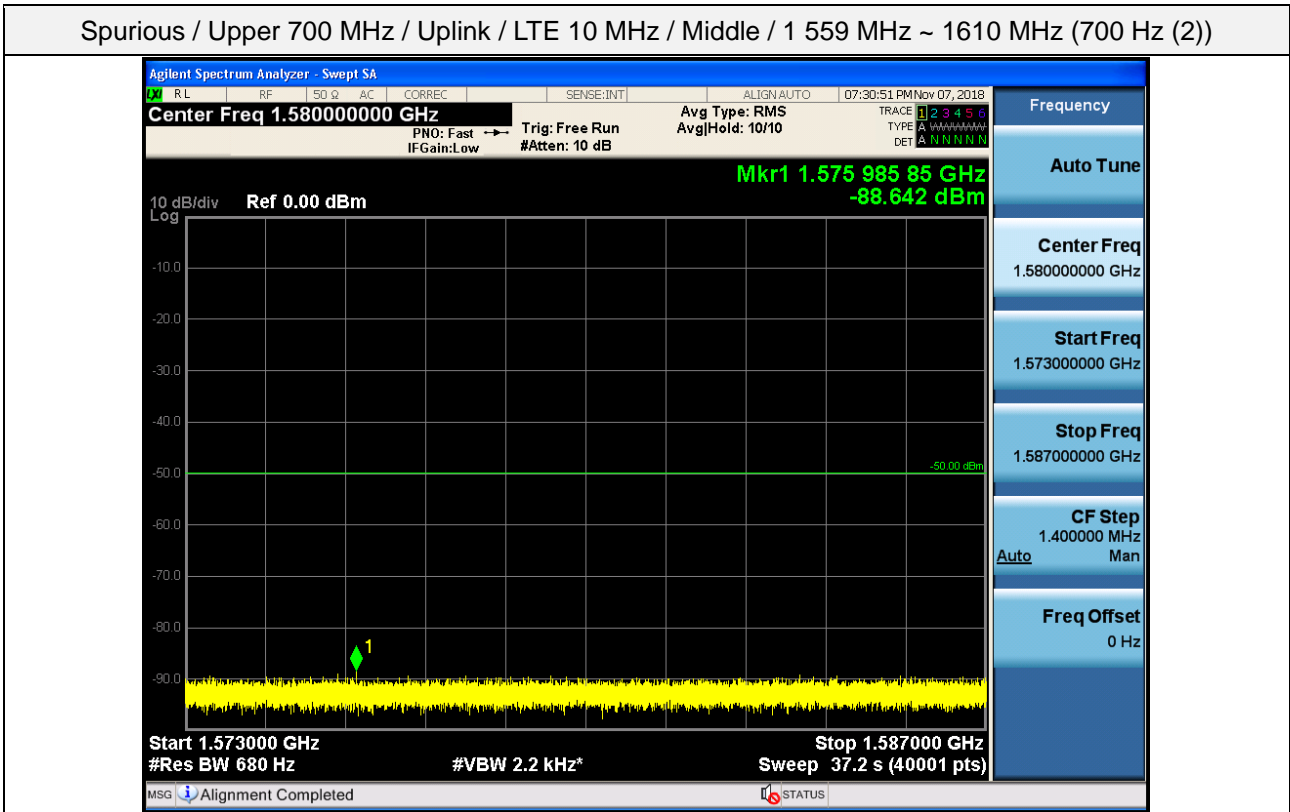

Spurious / Upper 700 MHz / Uplink / LTE 10 MHz / Middle / 150 kHz ~ 30 MHz

Spurious / Upper 700 MHz / Uplink / LTE 10 MHz / Middle / 2 GHz ~ 4 GHz

Spurious / Upper 700 MHz / Uplink / LTE 10 MHz / Middle / 4 GHz ~ 6 GHz

Spurious / Upper 700 MHz / Uplink / LTE 10 MHz / Middle / 6 GHz ~ 8 GHz

Spurious / Upper 700 MHz / Uplink / LTE 10 MHz / Middle / 763 MHz ~ 775 MHz

Spurious / Upper 700 MHz / Uplink / LTE 10 MHz / Middle / 1 559 MHz ~ 1610 MHz (700 Hz (1))

Spurious / Upper 700 MHz / Uplink / LTE 10 MHz / Middle / 1 559 MHz ~ 1610 MHz (700 Hz (2))

Spurious / Upper 700 MHz / Uplink / LTE 10 MHz / Middle / 1 559 MHz ~ 1610 MHz (700 Hz (3))

Spurious / Upper 700 MHz / Uplink / LTE 10 MHz / Middle / 1 559 MHz ~ 1610 MHz (700 Hz (4))

Spurious / Upper 700 MHz / Uplink / LTE 10 MHz / High / 9 kHz ~ 150 kHz

Spurious / Upper 700 MHz / Uplink / LTE 10 MHz / High / 150 kHz ~ 30 MHz

Spurious / Upper 700 MHz / Uplink / LTE 10 MHz / High / 30 MHz ~ Low edge