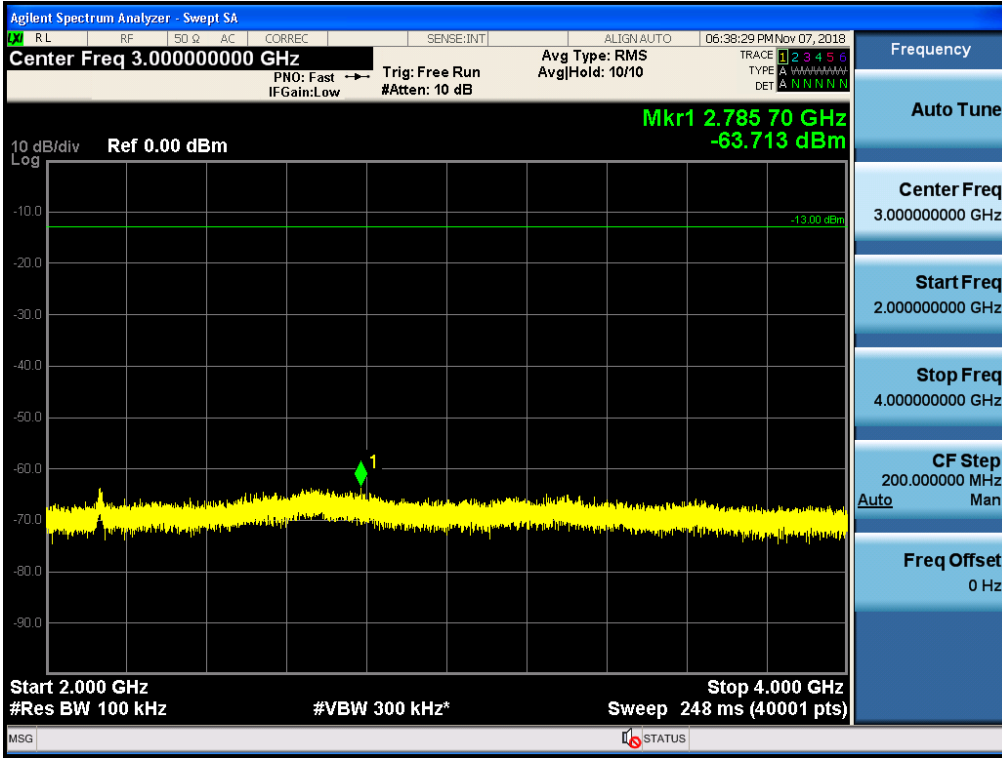

Spurious / Lower 700 MHz / Uplink / LTE 10 MHz / High / 9 kHz ~ 150 kHz

Spurious / Lower 700 MHz / Uplink / LTE 10 MHz / High / 150 kHz ~ 30 MHz

Spurious / Lower 700 MHz / Uplink / LTE 10 MHz / High / 30 MHz ~ Low edge

Spurious / Lower 700 MHz / Uplink / LTE 10 MHz / High / High edge ~ 2 GHz

Spurious / Lower 700 MHz / Uplink / LTE 10 MHz / High / 2 GHz ~ 4 GHz

Spurious / Lower 700 MHz / Uplink / LTE 10 MHz / High / 4 GHz ~ 6 GHz

Spurious / Lower 700 MHz / Downlink / LTE 10 MHz / Low / 9 kHz ~ 150 kHz

Spurious / Lower 700 MHz / Downlink / LTE 10 MHz / Low / 150 kHz ~ 30 MHz

Spurious / Lower 700 MHz / Downlink / LTE 10 MHz / Low / 30 MHz ~ Low edge