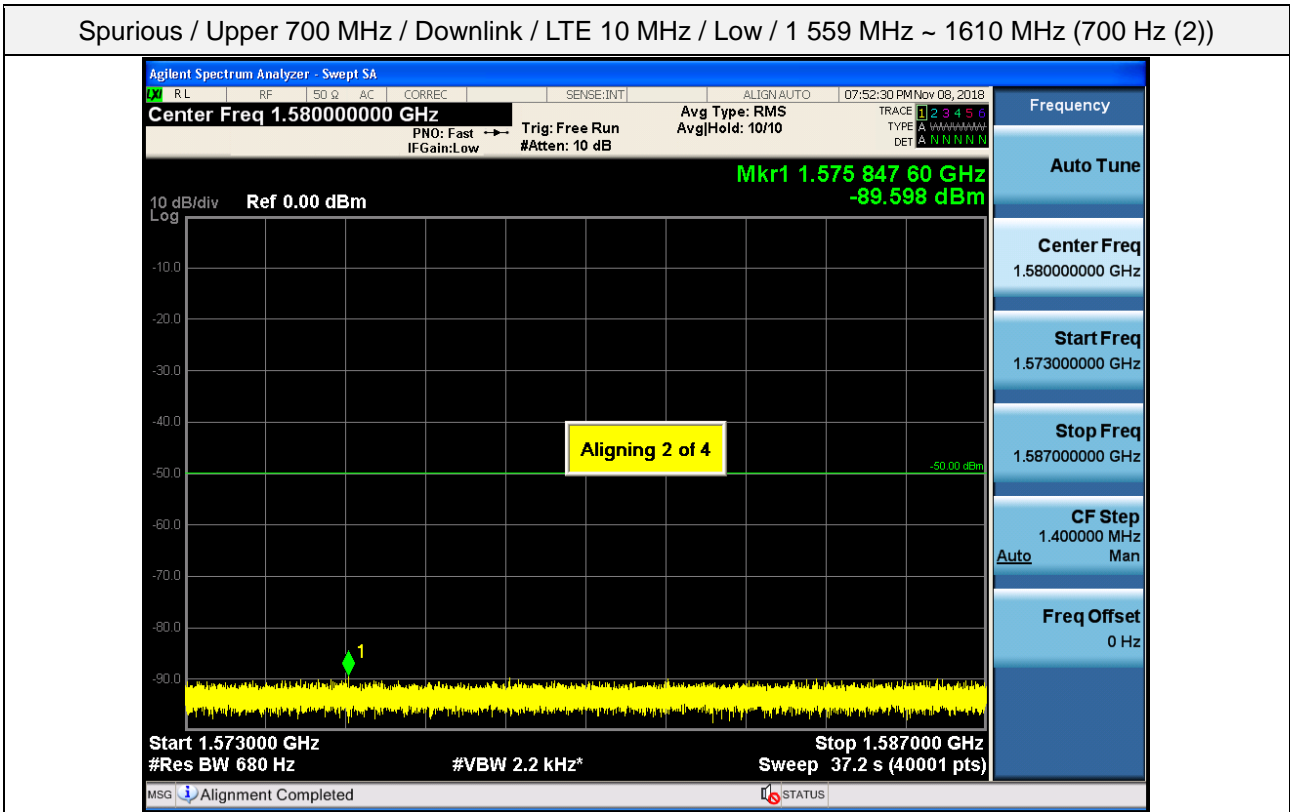

Spurious / Upper 700 MHz / Downlink / LTE 10 MHz / Low / 150 kHz ~ 30 MHz

Spurious / Upper 700 MHz / Downlink / LTE 10 MHz / Low / 30 MHz ~ Low edge

Spurious / Upper 700 MHz / Downlink / LTE 10 MHz / Low / High edge ~ 2 GHz

Spurious / Upper 700 MHz / Downlink / LTE 10 MHz / Low / 2 GHz ~ 4 GHz

Spurious / Upper 700 MHz / Downlink / LTE 10 MHz / Low / 4 GHz ~ 6 GHz

Spurious / Upper 700 MHz / Downlink / LTE 10 MHz / Low / 6 GHz ~ 8 GHz

Spurious / Upper 700 MHz / Downlink / LTE 10 MHz / Low / 763 MHz ~ 775 MHz

Spurious / Upper 700 MHz / Downlink / LTE 10 MHz / Low / 793 MHz ~ 805 GHz

Spurious / Upper 700 MHz / Downlink / LTE 10 MHz / Low / 1 559 MHz ~ 1610 MHz (1 MHz)

Spurious / Upper 700 MHz / Downlink / LTE 10 MHz / Low / 1 559 MHz ~ 1610 MHz (700 Hz (1))

Spurious / Upper 700 MHz / Downlink / LTE 10 MHz / Low / 1 559 MHz ~ 1610 MHz (700 Hz (2))

Spurious / Upper 700 MHz / Downlink / LTE 10 MHz / Low / 1 559 MHz ~ 1610 MHz (700 Hz (3))