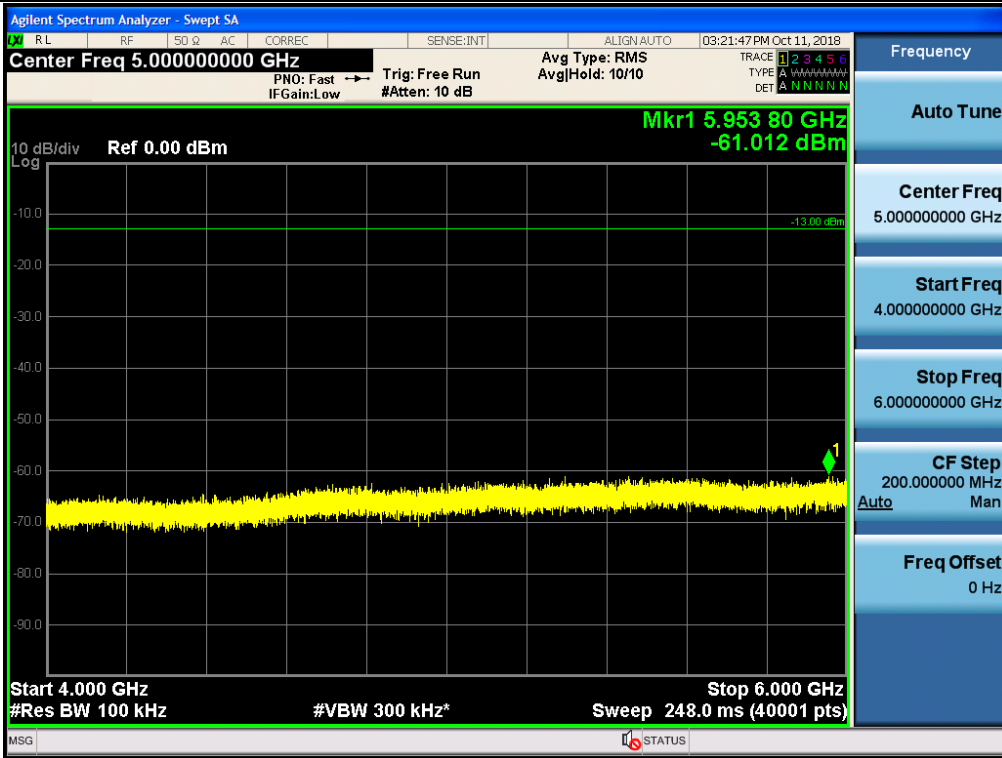

Spurious / Lower 700 MHz / Uplink / LTE 10 MHz / High / High edge ~ 2 GHz

Spurious / Lower 700 MHz / Uplink / LTE 10 MHz / High / 2 GHz ~ 4 GHz

Spurious / Lower 700 MHz / Uplink / LTE 10 MHz / High / 4 GHz ~ 6 GHz

Spurious / Lower 700 MHz / Downlink / LTE 10 MHz / Low / 9 kHz ~ 150 kHz

Spurious / Lower 700 MHz / Downlink / LTE 10 MHz / Low / 150 kHz ~ 30 MHz

Spurious / Lower 700 MHz / Downlink / LTE 10 MHz / Low / 30 MHz ~ Low edge

Spurious / Lower 700 MHz / Downlink / LTE 10 MHz / Low / High edge ~ 2 GHz

Spurious / Lower 700 MHz / Downlink / LTE 10 MHz / Low / 2 GHz ~ 4 GHz

Spurious / Lower 700 MHz / Downlink / LTE 10 MHz / Low / 4 GHz ~ 6 GHz

Spurious / Lower 700 MHz / Downlink / LTE 10 MHz / Middle / 9 kHz ~ 150 kHz

Spurious / Lower 700 MHz / Downlink / LTE 10 MHz / Middle / 150 kHz ~ 30 MHz

Spurious / Lower 700 MHz / Downlink / LTE 10 MHz / Middle / 30 MHz ~ Low edge