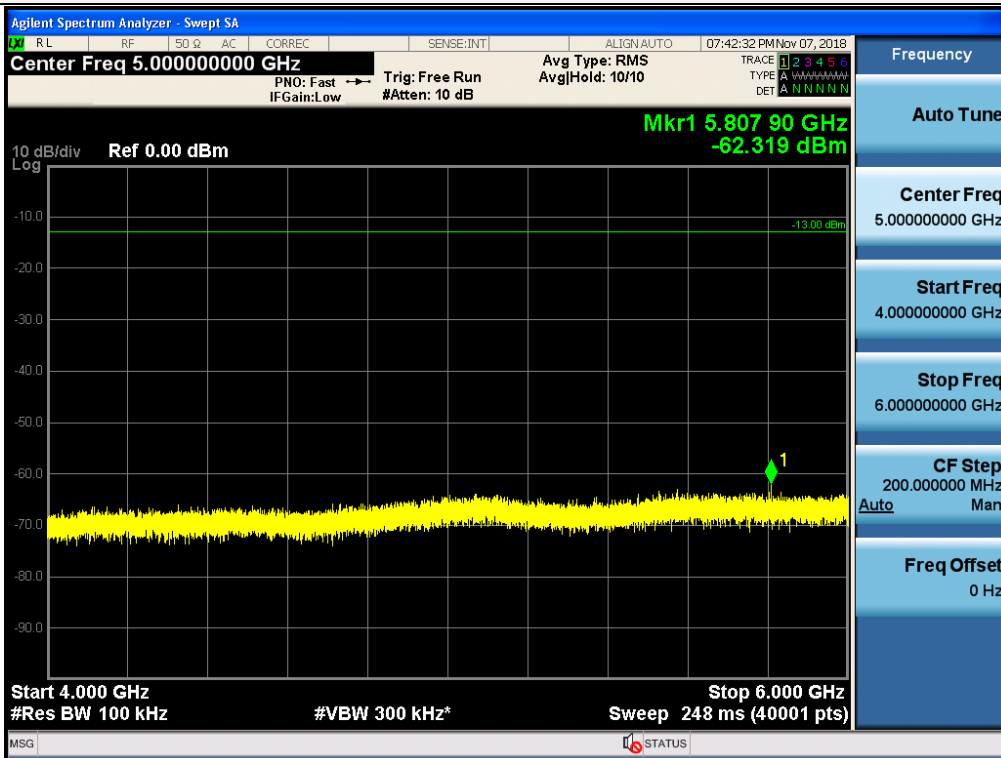

Spurious / Upper 700 MHz / Uplink / LTE 10 MHz / Middle / 1 559 MHz ~ 1610 MHz (700 Hz (2))

Spurious / Upper 700 MHz / Uplink / LTE 10 MHz / Middle / 1 559 MHz ~ 1610 MHz (700 Hz (3))

Spurious / Upper 700 MHz / Uplink / LTE 10 MHz / Middle / 1 559 MHz ~ 1610 MHz (700 Hz (4))

Spurious / Upper 700 MHz / Uplink / LTE 10 MHz / High / 9 kHz ~ 150 kHz

Spurious / Upper 700 MHz / Uplink / LTE 10 MHz / High / 150 kHz ~ 30 MHz

Spurious / Upper 700 MHz / Uplink / LTE 10 MHz / High / 30 MHz ~ Low edge

Spurious / Upper 700 MHz / Uplink / LTE 10 MHz / High / High edge ~ 2 GHz

Spurious / Upper 700 MHz / Uplink / LTE 10 MHz / High / 2 GHz ~ 4 GHz

Spurious / Upper 700 MHz / Uplink / LTE 10 MHz / High / 4 GHz ~ 6 GHz

Spurious / Upper 700 MHz / Uplink / LTE 10 MHz / High / 6 GHz ~ 8 GHz

Spurious / Upper 700 MHz / Uplink / LTE 10 MHz / High / 763 MHz ~ 775 MHz

Spurious / Upper 700 MHz / Uplink / LTE 10 MHz / High / 793 MHz ~ 805 GHz