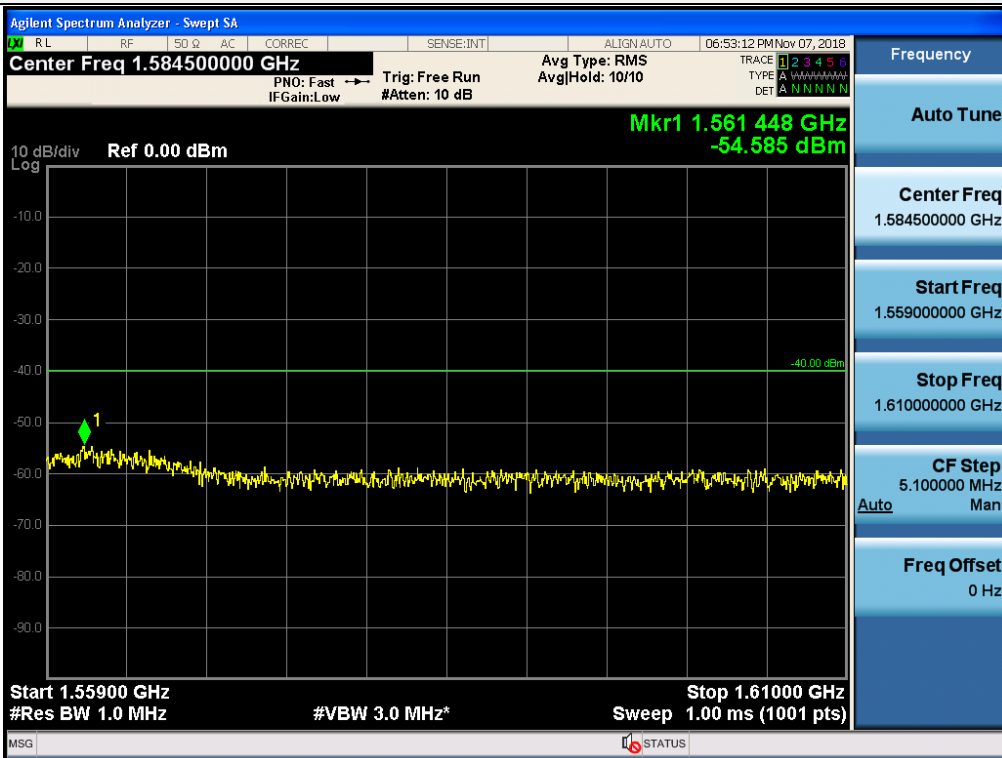

Spurious / Upper 700 MHz / Uplink / LTE 10 MHz / Low / High edge ~ 2 GHz

Spurious / Upper 700 MHz / Uplink / LTE 10 MHz / Low / 2 GHz ~ 4 GHz

Spurious / Upper 700 MHz / Uplink / LTE 10 MHz / Low / 4 GHz ~ 6 GHz

Spurious / Upper 700 MHz / Uplink / LTE 10 MHz / Low / 6 GHz ~ 8 GHz

Spurious / Upper 700 MHz / Uplink / LTE 10 MHz / Low / 763 MHz ~ 775 MHz

Spurious / Upper 700 MHz / Uplink / LTE 10 MHz / Low / 793 MHz ~ 805 GHz

Spurious / Upper 700 MHz / Uplink / LTE 10 MHz / Low / 1 559 MHz ~ 1610 MHz (1 MHz)

Spurious / Upper 700 MHz / Uplink / LTE 10 MHz / Low / 1 559 MHz ~ 1610 MHz (700 Hz (1))

Spurious / Upper 700 MHz / Uplink / LTE 10 MHz / Low / 1 559 MHz ~ 1610 MHz (700 Hz (2))