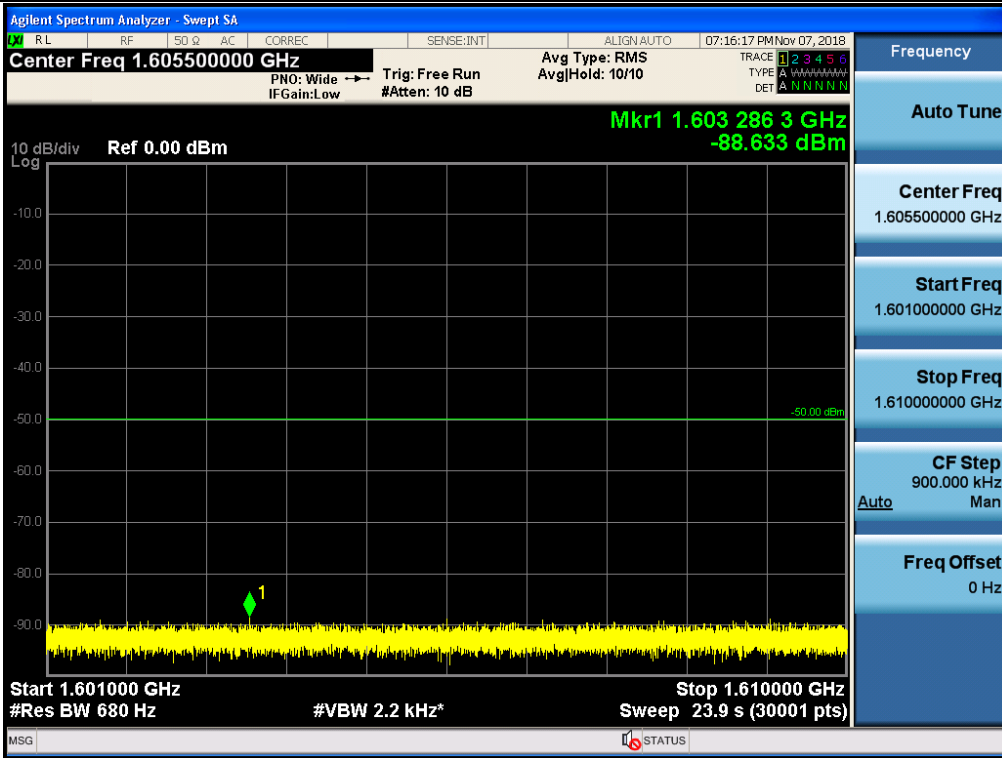

Spurious / Upper 700 MHz / Uplink / LTE 10 MHz / Low / 6 GHz ~ 8 GHz

Spurious / Upper 700 MHz / Uplink / LTE 10 MHz / Low / 763 MHz ~ 775 MHz

Spurious / Upper 700 MHz / Uplink / LTE 10 MHz / Low / 793 MHz ~ 805 GHz

Spurious / Upper 700 MHz / Uplink / LTE 10 MHz / Low / 1 559 MHz ~ 1610 MHz (1 MHz)

Spurious / Upper 700 MHz / Uplink / LTE 10 MHz / Low / 1 559 MHz ~ 1610 MHz (700 Hz (1))

Spurious / Upper 700 MHz / Uplink / LTE 10 MHz / Low / 1 559 MHz ~ 1610 MHz (700 Hz (2))

Spurious / Upper 700 MHz / Uplink / LTE 10 MHz / Low / 1 559 MHz ~ 1610 MHz (700 Hz (3))

Spurious / Upper 700 MHz / Uplink / LTE 10 MHz / Low / 1 559 MHz ~ 1610 MHz (700 Hz (4))

Spurious / Upper 700 MHz / Uplink / LTE 10 MHz / Middle / 9 kHz ~ 150 kHz