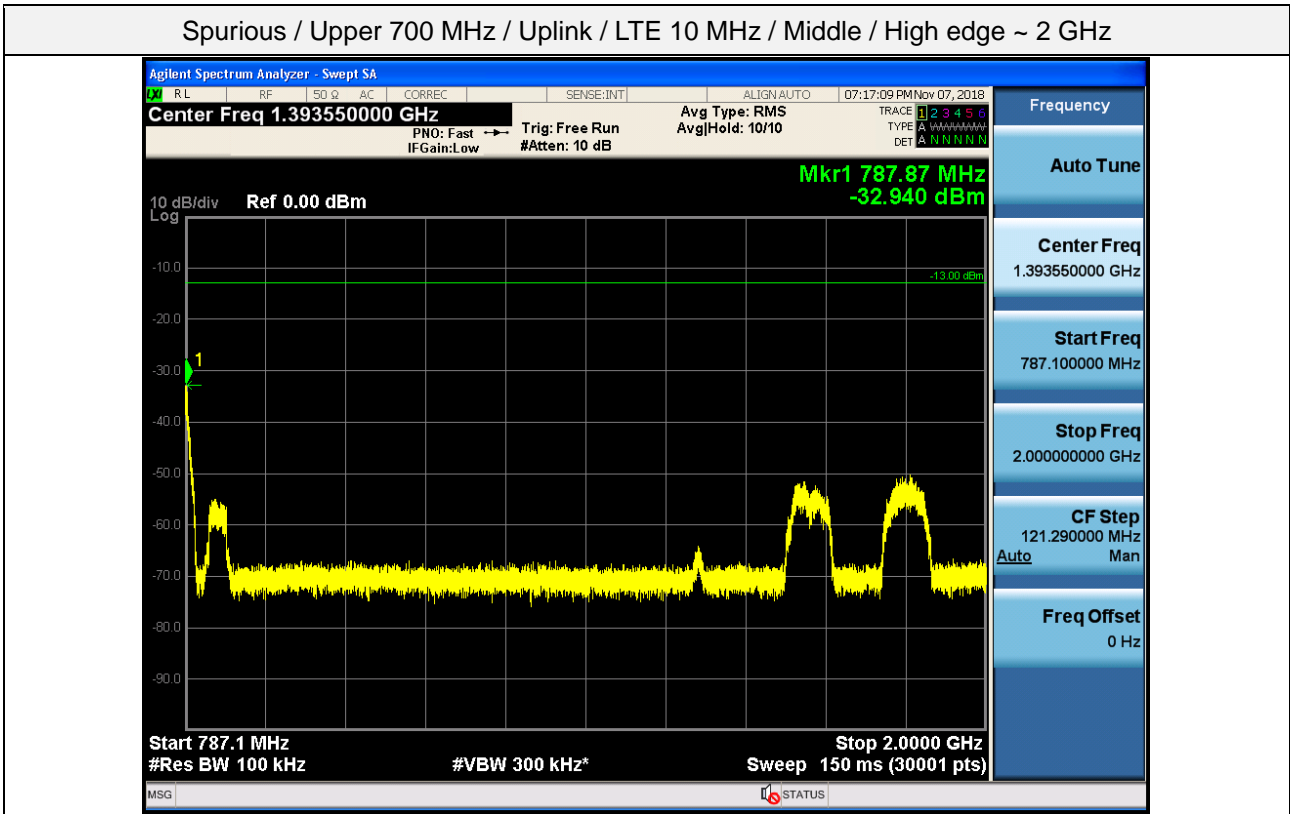

Spurious / Upper 700 MHz / Uplink / LTE 10 MHz / Low / 1 559 MHz ~ 1610 MHz (1 MHz)

Spurious / Upper 700 MHz / Uplink / LTE 10 MHz / Low / 1 559 MHz ~ 1610 MHz (700 Hz (1))

Spurious / Upper 700 MHz / Uplink / LTE 10 MHz / Low / 1 559 MHz ~ 1610 MHz (700 Hz (2))

Spurious / Upper 700 MHz / Uplink / LTE 10 MHz / Low / 1 559 MHz ~ 1610 MHz (700 Hz (3))

Spurious / Upper 700 MHz / Uplink / LTE 10 MHz / Low / 1 559 MHz ~ 1610 MHz (700 Hz (4))

Spurious / Upper 700 MHz / Uplink / LTE 10 MHz / Middle / 9 kHz ~ 150 kHz

Spurious / Upper 700 MHz / Uplink / LTE 10 MHz / Middle / 150 kHz ~ 30 MHz

Spurious / Upper 700 MHz / Uplink / LTE 10 MHz / Middle / 2 GHz ~ 4 GHz

Spurious / Upper 700 MHz / Uplink / LTE 10 MHz / Middle / 4 GHz ~ 6 GHz

Spurious / Upper 700 MHz / Uplink / LTE 10 MHz / Middle / 6 GHz ~ 8 GHz

Spurious / Upper 700 MHz / Uplink / LTE 10 MHz / Middle / 763 MHz ~ 775 MHz

Spurious / Upper 700 MHz / Uplink / LTE 10 MHz / Middle / 1 559 MHz ~ 1610 MHz (700 Hz (1))