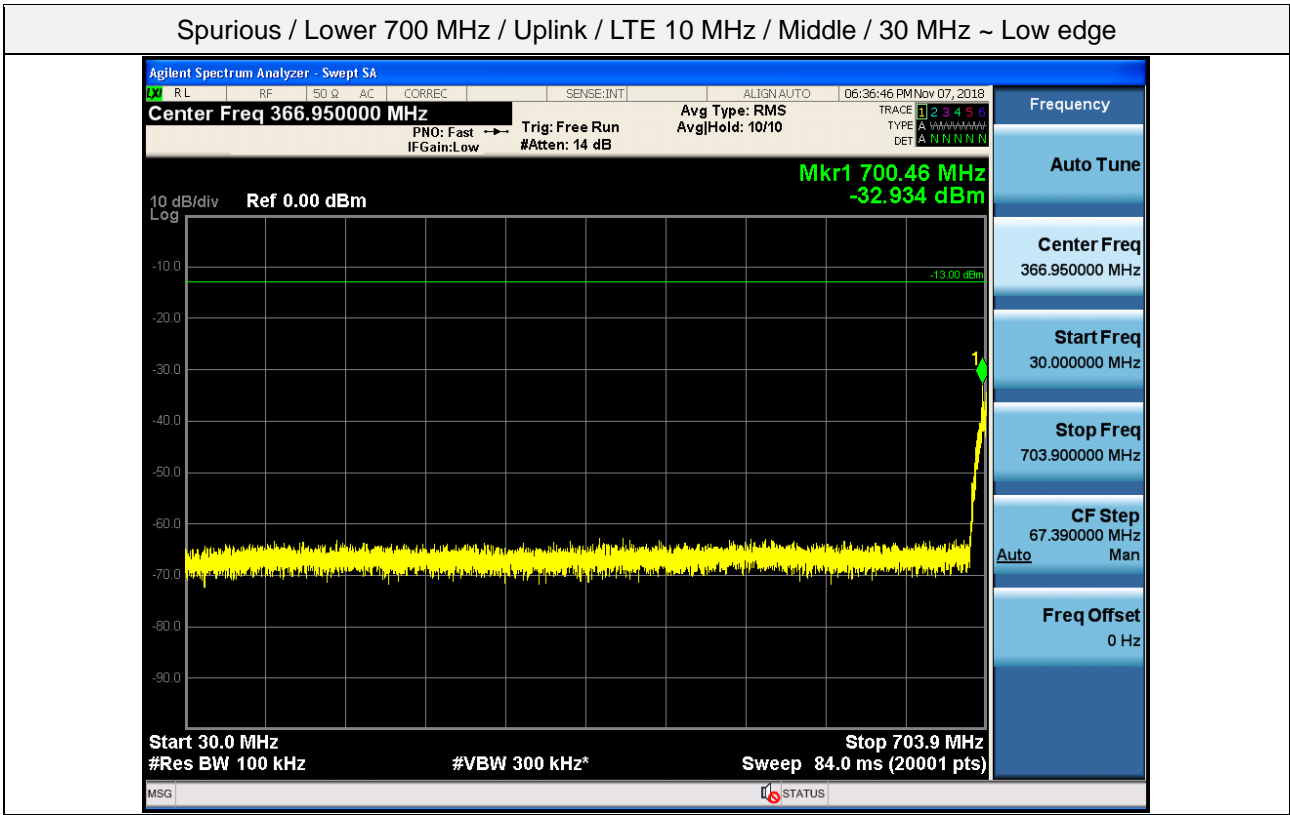

Plot data of Spurious Emissions

Spurious / Lower 700 MHz / Uplink / LTE 10 MHz / Low / 30 MHz ~ Low edge

Spurious / Lower 700 MHz / Uplink / LTE 10 MHz / Low / High edge ~ 2 GHz

Spurious / Lower 700 MHz / Uplink / LTE 10 MHz / Low / 2 GHz ~ 4 GHz

Spurious / Lower 700 MHz / Uplink / LTE 10 MHz / Low / 4 GHz ~ 6 GHz

Spurious / Lower 700 MHz / Uplink / LTE 10 MHz / Middle / 9 kHz ~ 150 kHz

Spurious / Lower 700 MHz / Uplink / LTE 10 MHz / Middle / 150 kHz ~ 30 MHz

Spurious / Lower 700 MHz / Uplink / LTE 10 MHz / Middle / 2 GHz ~ 4 GHz

Spurious / Lower 700 MHz / Uplink / LTE 10 MHz / Middle / 4 GHz ~ 6 GHz

Spurious / Lower 700 MHz / Uplink / LTE 10 MHz / Middle / 6 GHz ~ 8 GHz

Spurious / Lower 700 MHz / Uplink / LTE 10 MHz / High / 9 kHz ~ 150 kHz

Spurious / Lower 700 MHz / Uplink / LTE 10 MHz / High / 150 kHz ~ 30 MHz

Spurious / Lower 700 MHz / Uplink / LTE 10 MHz / High / 30 MHz ~ Low edge