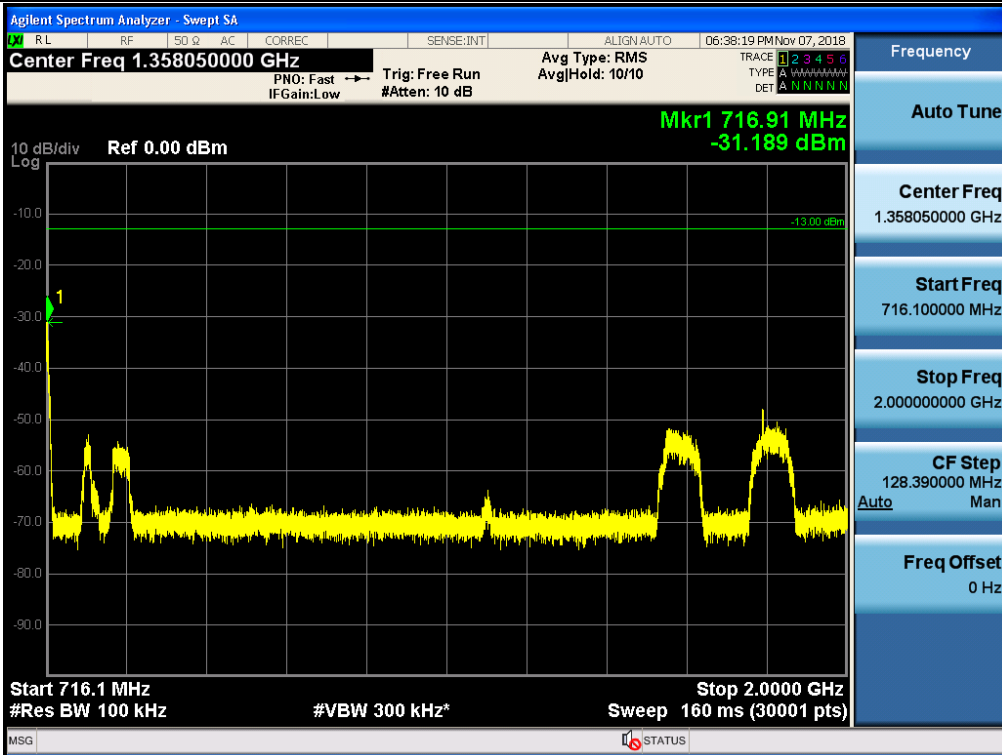

Spurious / Lower 700 MHz / Uplink / LTE 10 MHz / High / 9 kHz ~ 150 kHz

Spurious / Lower 700 MHz / Uplink / LTE 10 MHz / High / 150 kHz ~ 30 MHz

Spurious / Lower 700 MHz / Uplink / LTE 10 MHz / High / 30 MHz ~ Low edge

Spurious / Lower 700 MHz / Uplink / LTE 10 MHz / High / High edge ~ 2 GHz

Spurious / Lower 700 MHz / Uplink / LTE 10 MHz / High / 2 GHz ~ 4 GHz

Spurious / Lower 700 MHz / Uplink / LTE 10 MHz / High / 4 GHz ~ 6 GHz