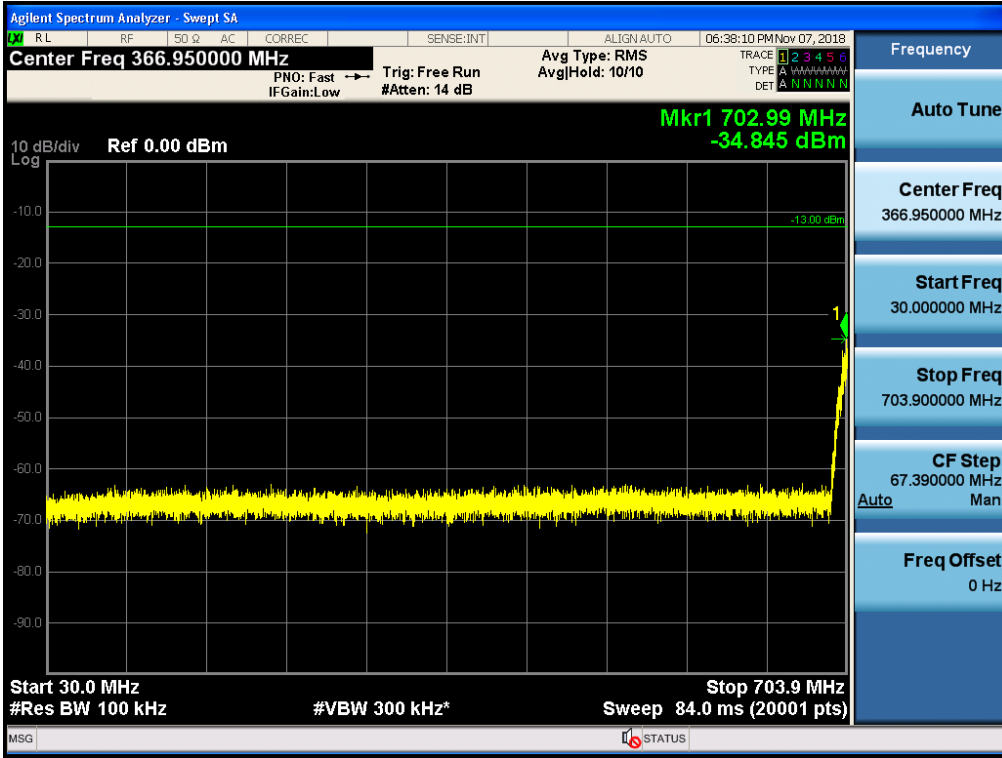

Plot data of Spurious Emissions

Spurious / Lower 700 MHz / Uplink / LTE 10 MHz / Low / 30 MHz ~ Low edge

Spurious / Lower 700 MHz / Uplink / LTE 10 MHz / Low / High edge ~ 2 GHz

Spurious / Lower 700 MHz / Uplink / LTE 10 MHz / Low / 2 GHz ~ 4 GHz

Spurious / Lower 700 MHz / Uplink / LTE 10 MHz / Middle / 2 GHz ~ 4 GHz

Spurious / Lower 700 MHz / Uplink / LTE 10 MHz / Middle / 4 GHz ~ 6 GHz

Spurious / Lower 700 MHz / Uplink / LTE 10 MHz / Middle / 6 GHz ~ 8 GHz

Spurious / Lower 700 MHz / Uplink / LTE 10 MHz / High / 9 kHz ~ 150 kHz

Spurious / Lower 700 MHz / Uplink / LTE 10 MHz / High / 150 kHz ~ 30 MHz

Spurious / Lower 700 MHz / Uplink / LTE 10 MHz / High / 30 MHz ~ Low edge

Spurious / Lower 700 MHz / Uplink / LTE 10 MHz / High / High edge ~ 2 GHz

Spurious / Lower 700 MHz / Uplink / LTE 10 MHz / High / 2 GHz ~ 4 GHz

Spurious / Lower 700 MHz / Uplink / LTE 10 MHz / High / 4 GHz ~ 6 GHz