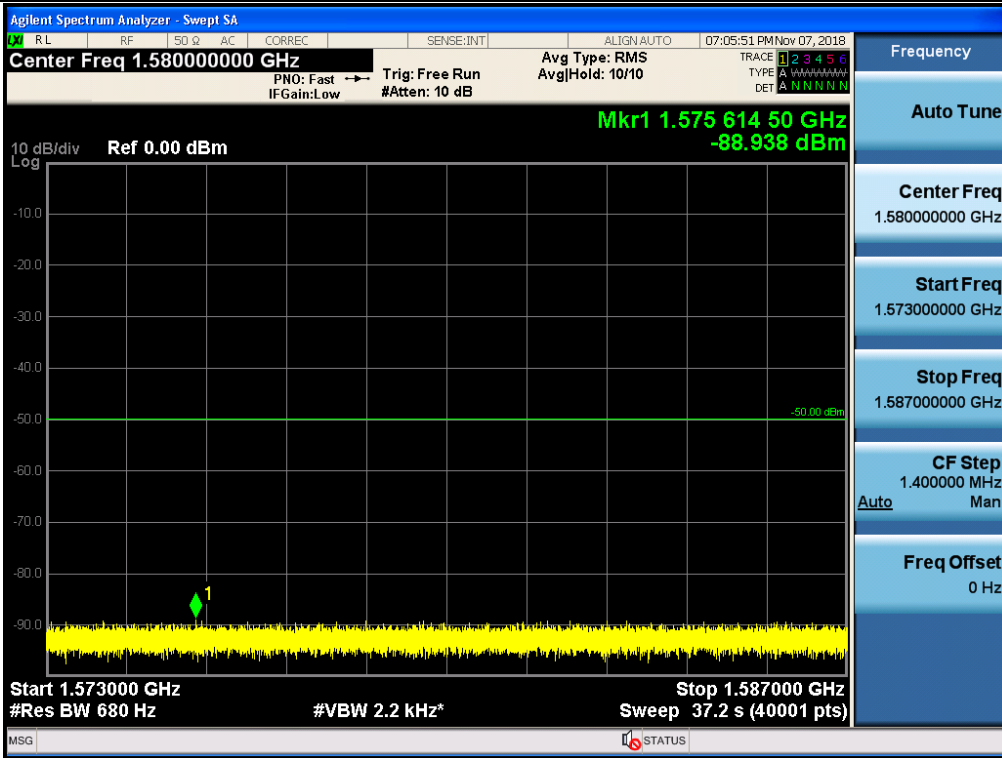

Spurious / Upper 700 MHz / Uplink / LTE 10 MHz / Low / High edge ~ 2 GHz

Spurious / Upper 700 MHz / Uplink / LTE 10 MHz / Low / 2 GHz ~ 4 GHz

Spurious / Upper 700 MHz / Uplink / LTE 10 MHz / Low / 4 GHz ~ 6 GHz

Spurious / Upper 700 MHz / Uplink / LTE 10 MHz / Low / 6 GHz ~ 8 GHz

Spurious / Upper 700 MHz / Uplink / LTE 10 MHz / Low / 763 MHz ~ 775 MHz

Spurious / Upper 700 MHz / Uplink / LTE 10 MHz / Low / 793 MHz ~ 805 GHz

Spurious / Upper 700 MHz / Uplink / LTE 10 MHz / Low / 1 559 MHz ~ 1610 MHz (1 MHz)

Spurious / Upper 700 MHz / Uplink / LTE 10 MHz / Low / 1 559 MHz ~ 1610 MHz (700 Hz (1))

Spurious / Upper 700 MHz / Uplink / LTE 10 MHz / Low / 1 559 MHz ~ 1610 MHz (700 Hz (2))