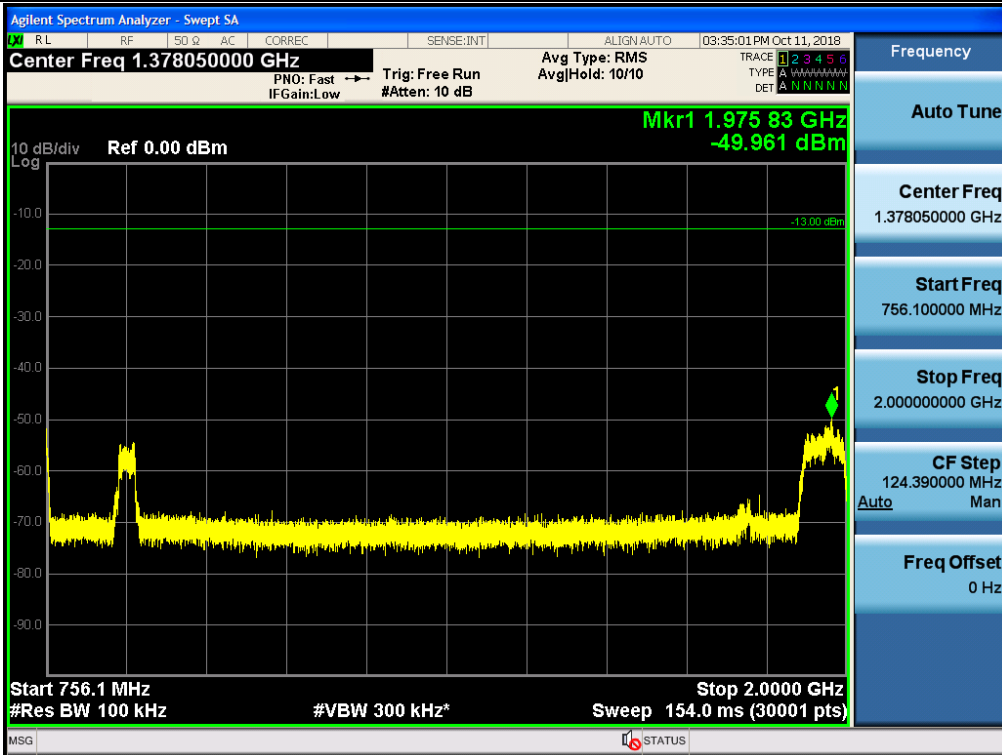

Spurious / Upper 700 MHz / Uplink / LTE 10 MHz / High / 1 559 MHz ~ 1610 MHz (1 MHz)

Spurious / Upper 700 MHz / Uplink / LTE 10 MHz / High / 1 559 MHz ~ 1610 MHz (700 Hz (1))

Spurious / Upper 700 MHz / Uplink / LTE 10 MHz / High / 1 559 MHz ~ 1610 MHz (700 Hz (2))

Spurious / Upper 700 MHz / Uplink / LTE 10 MHz / High / 1 559 MHz ~ 1610 MHz (700 Hz (3))

Spurious / Upper 700 MHz / Uplink / LTE 10 MHz / High / 1 559 MHz ~ 1610 MHz (700 Hz (4))

Spurious / Upper 700 MHz / Downlink / LTE 10 MHz / Low / 9 kHz ~ 150 kHz

Spurious / Upper 700 MHz / Downlink / LTE 10 MHz / Low / 150 kHz ~ 30 MHz

Spurious / Upper 700 MHz / Downlink / LTE 10 MHz / Low / 30 MHz ~ Low edge

Spurious / Upper 700 MHz / Downlink / LTE 10 MHz / Low / High edge ~ 2 GHz

Spurious / Upper 700 MHz / Downlink / LTE 10 MHz / Low / 2 GHz ~ 4 GHz

Spurious / Upper 700 MHz / Downlink / LTE 10 MHz / Low / 4 GHz ~ 6 GHz

Spurious / Upper 700 MHz / Downlink / LTE 10 MHz / Low / 6 GHz ~ 8 GHz