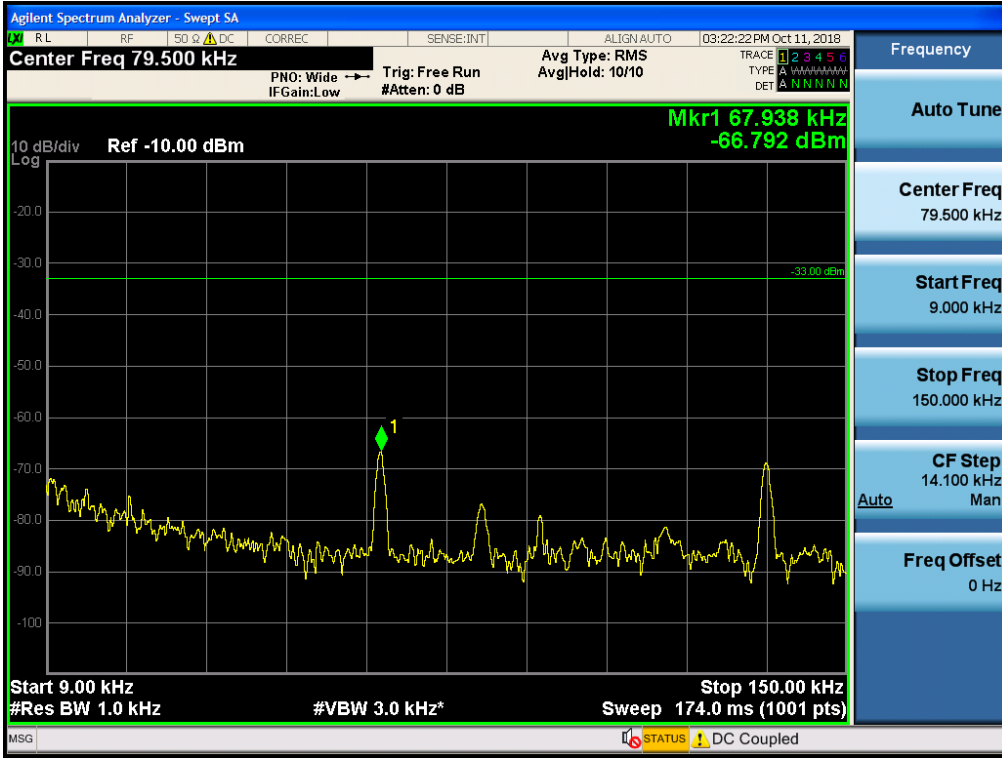

Spurious / Lower 700 MHz / Downlink / LTE 10 MHz / Low / 9 kHz ~ 150 kHz

Spurious / Lower 700 MHz / Downlink / LTE 10 MHz / Low / 150 kHz ~ 30 MHz

Spurious / Lower 700 MHz / Downlink / LTE 10 MHz / Low / 30 MHz ~ Low edge

Spurious / Lower 700 MHz / Downlink / LTE 10 MHz / Low / High edge ~ 2 GHz

Spurious / Lower 700 MHz / Downlink / LTE 10 MHz / Low / 2 GHz ~ 4 GHz

Spurious / Lower 700 MHz / Downlink / LTE 10 MHz / Low / 4 GHz ~ 6 GHz

Spurious / Lower 700 MHz / Downlink / LTE 10 MHz / Middle / 9 kHz ~ 150 kHz

Spurious / Lower 700 MHz / Downlink / LTE 10 MHz / Middle / 150 kHz ~ 30 MHz

Spurious / Lower 700 MHz / Downlink / LTE 10 MHz / Middle / 30 MHz ~ Low edge

Spurious / Lower 700 MHz / Downlink / LTE 10 MHz / Middle / High edge ~ 2 GHz

Spurious / Lower 700 MHz / Downlink / LTE 10 MHz / Middle / 2 GHz ~ 4 GHz

Spurious / Lower 700 MHz / Downlink / LTE 10 MHz / Middle / 4 GHz ~ 6 GHz