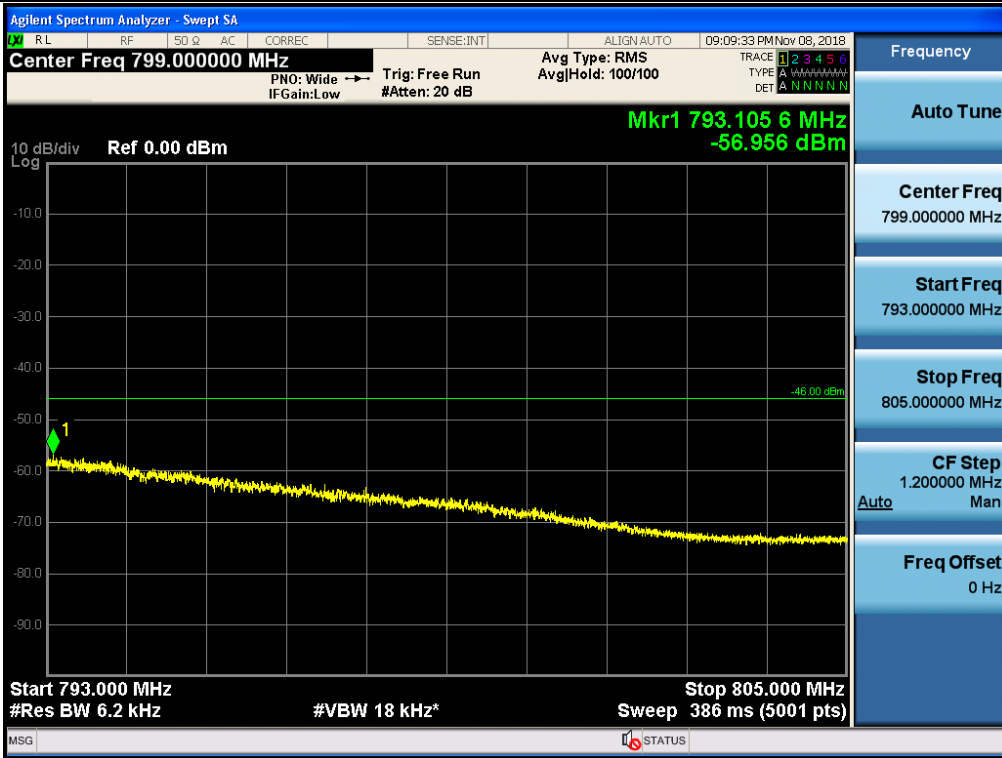

Spurious / Upper 700 MHz / Uplink / LTE 10 MHz / Low / 9 kHz ~ 150 kHz

Spurious / Upper 700 MHz / Uplink / LTE 10 MHz / Low / 150 kHz ~ 30 MHz

Spurious / Upper 700 MHz / Uplink / LTE 10 MHz / Low / 30 MHz ~ Low edge

Spurious / Upper 700 MHz / Uplink / LTE 10 MHz / Low / High edge ~ 2 GHz

Spurious / Upper 700 MHz / Uplink / LTE 10 MHz / Low / 2 GHz ~ 4 GHz

Spurious / Upper 700 MHz / Uplink / LTE 10 MHz / Low / 4 GHz ~ 6 GHz

Spurious / Upper 700 MHz / Uplink / LTE 10 MHz / Low / 6 GHz ~ 8 GHz

Spurious / Upper 700 MHz / Uplink / LTE 10 MHz / Low / 763 MHz ~ 775 MHz

Spurious / Upper 700 MHz / Uplink / LTE 10 MHz / Low / 793 MHz ~ 805 GHz

Spurious / Upper 700 MHz / Uplink / LTE 10 MHz / Low / 1 559 MHz ~ 1610 MHz (1 MHz)

Spurious / Upper 700 MHz / Uplink / LTE 10 MHz / Low / 1 559 MHz ~ 1610 MHz (700 Hz (1))

Spurious / Upper 700 MHz / Uplink / LTE 10 MHz / Low / 1 559 MHz ~ 1610 MHz (700 Hz (2))