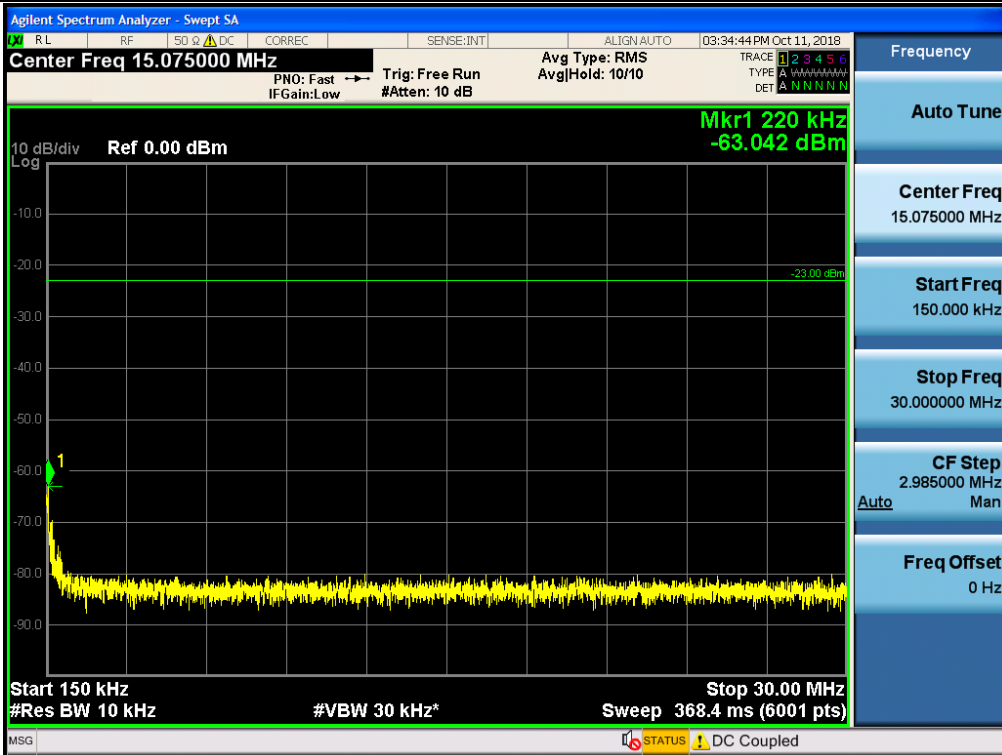

Spurious / Upper 700 MHz / Uplink / LTE 10 MHz / High / 1 559 MHz ~ 1610 MHz (1 MHz)

Spurious / Upper 700 MHz / Uplink / LTE 10 MHz / High / 1 559 MHz ~ 1610 MHz (700 Hz (1))

Spurious / Upper 700 MHz / Uplink / LTE 10 MHz / High / 1 559 MHz ~ 1610 MHz (700 Hz (2))

Spurious / Upper 700 MHz / Uplink / LTE 10 MHz / High / 1 559 MHz ~ 1610 MHz (700 Hz (3))

Spurious / Upper 700 MHz / Uplink / LTE 10 MHz / High / 1 559 MHz ~ 1610 MHz (700 Hz (4))

Spurious / Upper 700 MHz / Downlink / LTE 10 MHz / Low / 9 kHz ~ 150 kHz

Spurious / Upper 700 MHz / Downlink / LTE 10 MHz / Low / 150 kHz ~ 30 MHz

Spurious / Upper 700 MHz / Downlink / LTE 10 MHz / Low / 30 MHz ~ Low edge

Spurious / Upper 700 MHz / Downlink / LTE 10 MHz / Low / High edge ~ 2 GHz

Spurious / Upper 700 MHz / Downlink / LTE 10 MHz / Low / 2 GHz ~ 4 GHz

Spurious / Upper 700 MHz / Downlink / LTE 10 MHz / Low / 4 GHz ~ 6 GHz

Spurious / Upper 700 MHz / Downlink / LTE 10 MHz / Low / 6 GHz ~ 8 GHz