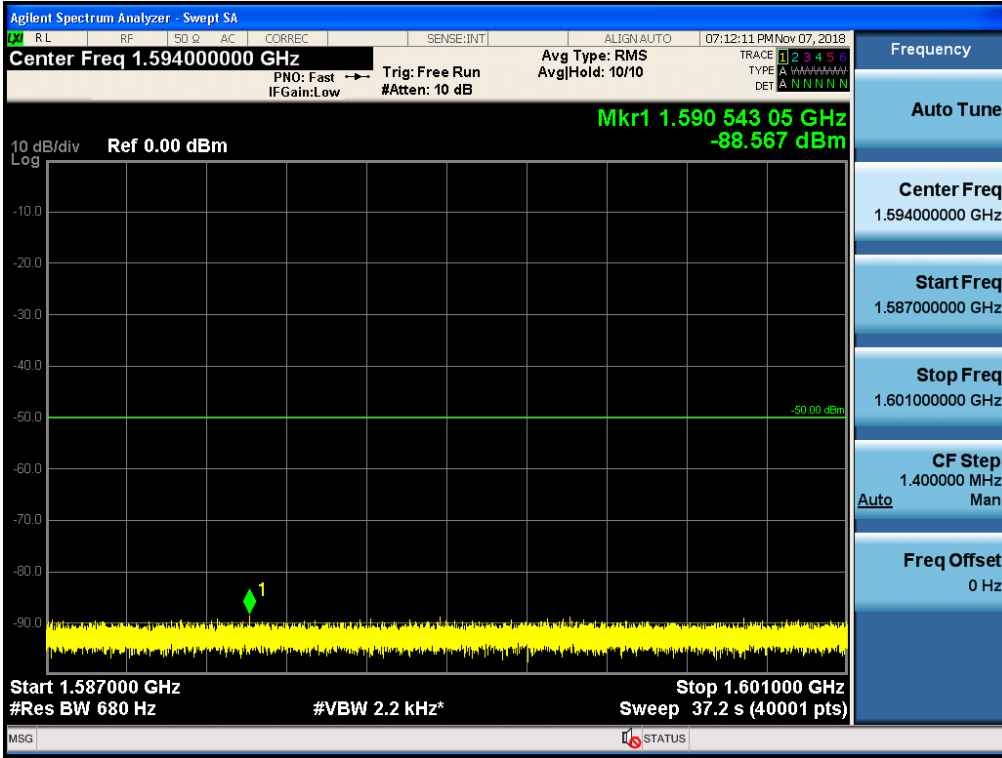

Spurious / Upper 700 MHz / Uplink / LTE 10 MHz / Low / 6 GHz ~ 8 GHz

Spurious / Upper 700 MHz / Uplink / LTE 10 MHz / Low / 763 MHz ~ 775 MHz

Spurious / Upper 700 MHz / Uplink / LTE 10 MHz / Low / 793 MHz ~ 805 GHz

Spurious / Upper 700 MHz / Uplink / LTE 10 MHz / Low / 1 559 MHz ~ 1610 MHz (1 MHz)

Spurious / Upper 700 MHz / Uplink / LTE 10 MHz / Low / 1 559 MHz ~ 1610 MHz (700 Hz (1))

Spurious / Upper 700 MHz / Uplink / LTE 10 MHz / Low / 1 559 MHz ~ 1610 MHz (700 Hz (2))

Spurious / Upper 700 MHz / Uplink / LTE 10 MHz / Low / 1 559 MHz ~ 1610 MHz (700 Hz (3))

Spurious / Upper 700 MHz / Uplink / LTE 10 MHz / Low / 1 559 MHz ~ 1610 MHz (700 Hz (4))

Spurious / Upper 700 MHz / Uplink / LTE 10 MHz / Middle / 9 kHz ~ 150 kHz