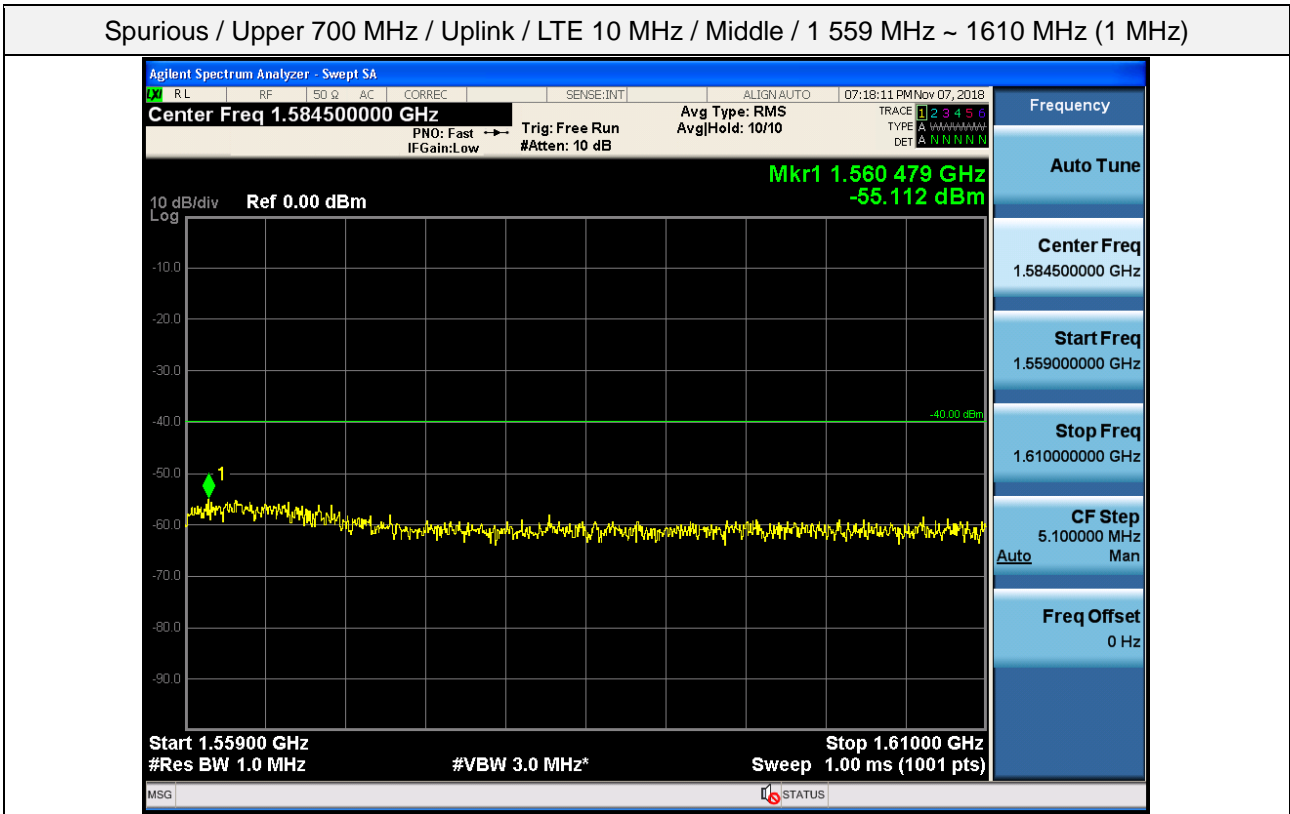

Spurious / Upper 700 MHz / Uplink / LTE 10 MHz / Low / 1 559 MHz ~ 1610 MHz (700 Hz (3))

Spurious / Upper 700 MHz / Uplink / LTE 10 MHz / Low / 1 559 MHz ~ 1610 MHz (700 Hz (4))

Spurious / Upper 700 MHz / Uplink / LTE 10 MHz / Middle / 9 kHz ~ 150 kHz

Spurious / Upper 700 MHz / Uplink / LTE 10 MHz / Middle / 150 kHz ~ 30 MHz

Spurious / Upper 700 MHz / Uplink / LTE 10 MHz / Middle / 2 GHz ~ 4 GHz

Spurious / Upper 700 MHz / Uplink / LTE 10 MHz / Middle / 4 GHz ~ 6 GHz

Spurious / Upper 700 MHz / Uplink / LTE 10 MHz / Middle / 6 GHz ~ 8 GHz

Spurious / Upper 700 MHz / Uplink / LTE 10 MHz / Middle / 763 MHz ~ 775 MHz

Spurious / Upper 700 MHz / Uplink / LTE 10 MHz / Middle / 1 559 MHz ~ 1610 MHz (700 Hz (1))