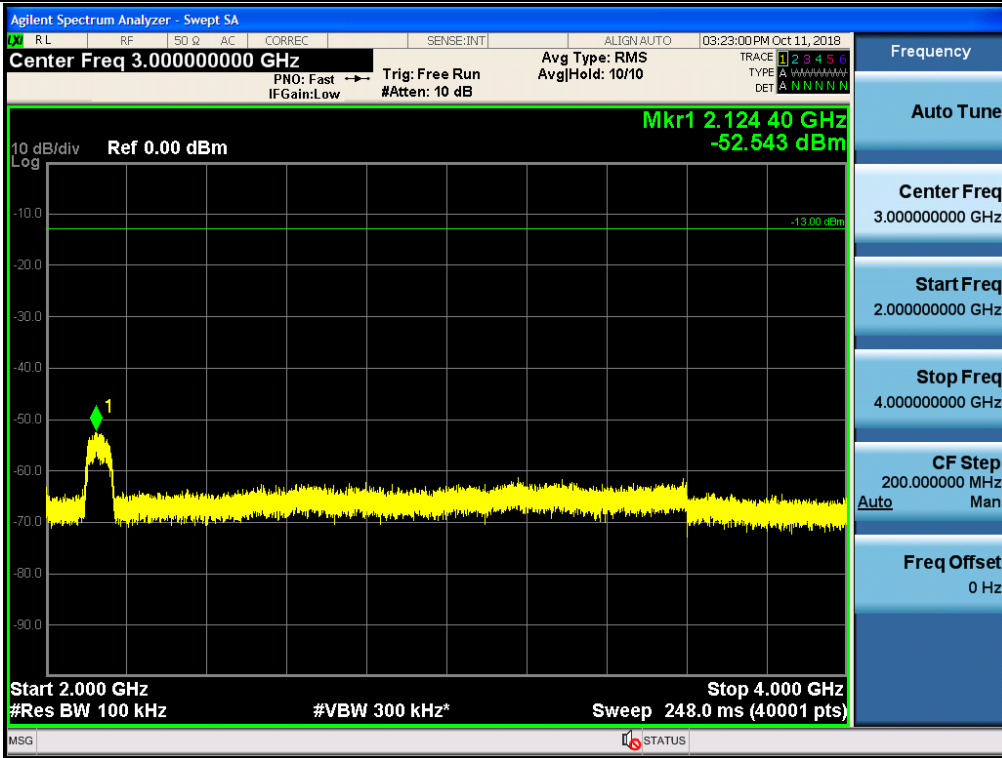

Spurious / Lower 700 MHz / Downlink / LTE 10 MHz / Low / High edge ~ 2 GHz

Spurious / Lower 700 MHz / Downlink / LTE 10 MHz / Low / 2 GHz ~ 4 GHz

Spurious / Lower 700 MHz / Downlink / LTE 10 MHz / Low / 4 GHz ~ 6 GHz

Spurious / Lower 700 MHz / Downlink / LTE 10 MHz / Middle / 9 kHz ~ 150 kHz

Spurious / Lower 700 MHz / Downlink / LTE 10 MHz / Middle / 150 kHz ~ 30 MHz

Spurious / Lower 700 MHz / Downlink / LTE 10 MHz / Middle / 30 MHz ~ Low edge

Spurious / Lower 700 MHz / Downlink / LTE 10 MHz / Middle / High edge ~ 2 GHz

Spurious / Lower 700 MHz / Downlink / LTE 10 MHz / Middle / 2 GHz ~ 4 GHz

Spurious / Lower 700 MHz / Downlink / LTE 10 MHz / Middle / 4 GHz ~ 6 GHz

Spurious / Lower 700 MHz / Downlink / LTE 10 MHz / High / 9 kHz ~ 150 kHz

Spurious / Lower 700 MHz / Downlink / LTE 10 MHz / High / 150 kHz ~ 30 MHz

Spurious / Lower 700 MHz / Downlink / LTE 10 MHz / High / 30 MHz ~ Low edge