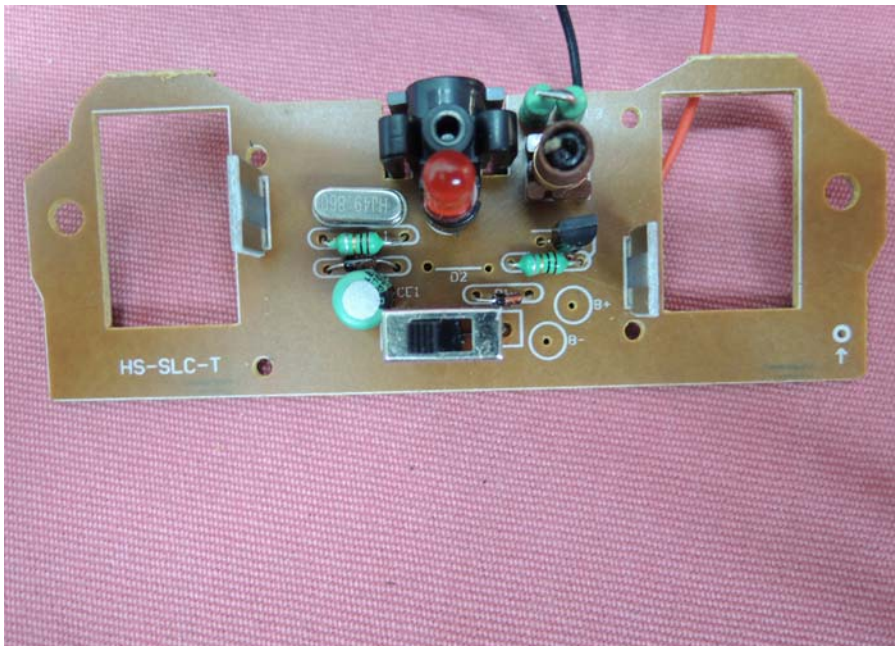

INTERTEK TESTING SERVICE

Report No.: 14060716HKG-001

Equipment Photographs

Model: HS2282

(Internal)

INTERTEK TESTING SERVICE

Report No.: 14060716HKG-001

Equipment Photographs

Model: HS2282

(Internal)

INTERTEK TESTING SERVICE

Report No.: 14060716HKG-001

Equipment Photographs

Model: HS2282

(Internal)