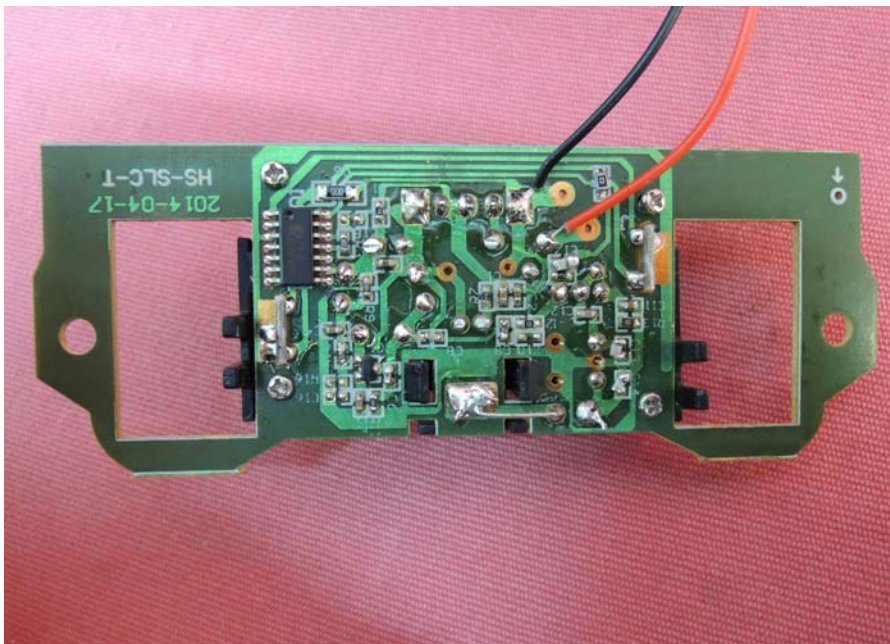

INTERTEK TESTING SERVICE

Report No.: 14060716HKG-001

Equipment Photographs

Model: HS2282

(Internal)

INTERTEK TESTING SERVICE

Report No.: 14060716HKG-001

Equipment Photographs

Model: HS2282

(Internal)

INTERTEK TESTING SERVICE

Report No.: 14060716HKG-001

Equipment Photographs

Model: HS2282

(Internal)