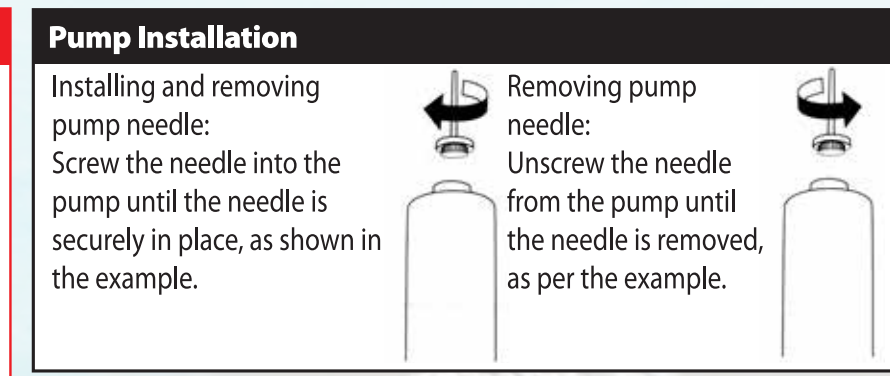

36cm(H)

8+

ALL TERRAIN ROYAL TERRAIN

cyclone PRO

Create your own vehicle

CAUTION - ELECTRICALLY OPERATED PRODUCT: Not recommended for children under 8 years of age as with all electric products, precautions should be observed during handling and use to prevent electric shock. Input: 100-240V AC 60Hz 350mA. Output: 11V DC 500mA

Water

Rocky Terrain

Sand

Snow

Grass

Flip

Spin

Bounce

Inflatable Tires Air Pump Included

1 x 9V Battery, 2 x 9.6V Ni-Cd battery pack, (Charger not included)

WARNING!
CHOKING HAZARD - Small parts.
Not suitable for children under 3 years.

ITM / ART. 1230399
4 897032 242401

Imported by:
Costco Wholesale Corporation
P.O. Box 34635
Seattle, WA 98124-1535
USA
1-800-774-2678
www.costco.com
MADE IN CHINA

This device complies with Part 15 of the FCC Rules. Operation is subject to the following two conditions: (1) This device may not cause harmful interference, and (2) this device must accept any interference received, including interference that may cause undesired operation.

FCC ID: U7JMS-228235

MENG CHENG
Made in China
Hangzhou University Trading Limited
Room 101, Lianhuo Center, 1240 Huo Xue Rd., Xian Tang, Hangzhou, China
www.mengcheng.com