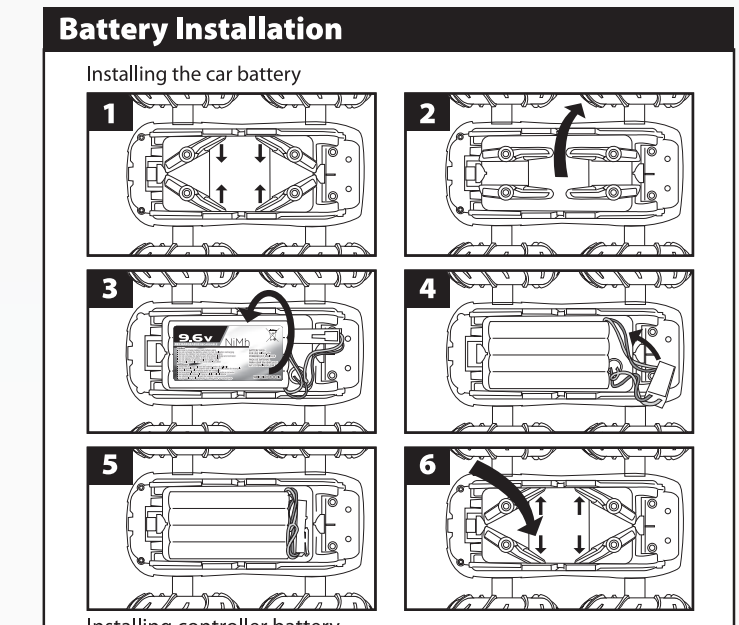

36cm(H)

8+

ALL TERRAIN ROYAL TERRAIN

cyclone PRO

Create your own vehicle

CAUTION - ELECTRICALLY OPERATED PRODUCT: Not recommended for children under 8 years of age as with all electric products, precautions should be observed during handling and use to prevent electric shock. Input: 100-240V AC 60Hz 350mA. Output: 11V DC 500mA

Water

Rocky Terrain

Sand

Snow

Grass

Flip

Spin

Bounce

Inflatable Tires Air Pump Included

1 x 9V Battery, 2 x 9.6V Ni-Cd battery pack, (Charger not included)

WARNING!
CHOKING HAZARD - Small parts.
Not suitable for children under 3 years.

ITM / ART. 1230399
4 897032 242401

Imported by:
Costco Wholesale Corporation
P.O. Box 34635
Seattle, WA 98124-1535
USA
1-800-774-2678
www.costco.com
MADE IN CHINA

This device complies with Part 15 of the FCC Rules. Operation is subject to the following two conditions: (1) This device may not cause harmful interference, and (2) this device must accept any interference received, including interference that may cause undesired operation.

FCC ID: U7JMS-228235

MENG CHENG
Made in China
Hangzhou University Trading Limited
Room 101, Lianhuo Center, 1240 Huo Xue Rd., Xian Tang, Hangzhou, China
www.mengcheng.com