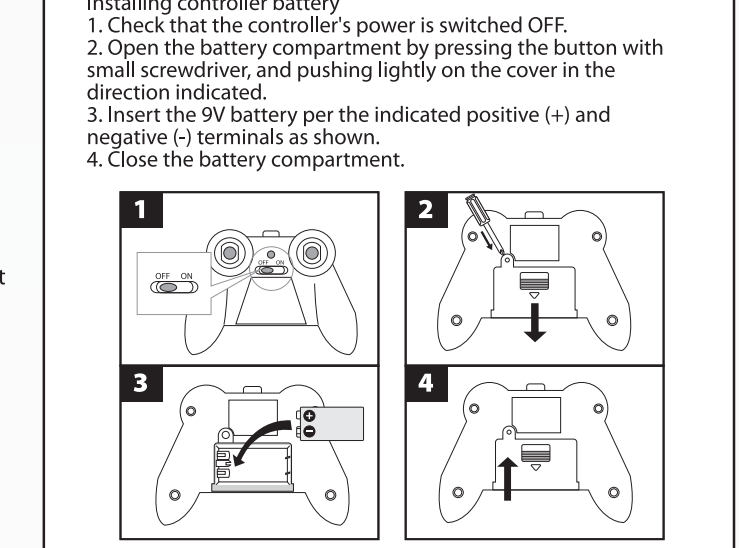

36cm(H)

8+

ALL TERRAIN ROYAL TERRAIN

cyclone PRO

Create your own vehicle

CAUTION - ELECTRICALLY OPERATED PRODUCT: Not recommended for children under 8 years of age as with all electric products, precautions should be observed during handling and use to prevent electric shock. Input: 100-240V AC 60Hz 350mA. Output: 11V DC 500mA

Water

Rocky Terrain

Sand

Snow

Grass

Flip

Spin

Bounce

Inflatable Tires Air Pump Included

1 x 9V Battery, 2 x 9.6V Ni-Cd battery pack, (Charger not included)

WARNING!
CHOKING HAZARD - Small parts.
Not suitable for children under 3 years.

ITM / ART. 1230399
4 897032 242401

Imported by:
Costco Wholesale Corporation
P.O. Box 34635
Seattle, WA 98124-1535
USA
1-800-774-2678
www.costco.com
MADE IN CHINA

This device complies with Part 15 of the FCC Rules. Operation is subject to the following two conditions: (1) This device may not cause harmful interference, and (2) this device must accept any interference received, including interference that may cause undesired operation.

FCC ID: U7JMS-228235

MENG CHENG
Made in China
Hangzhou University Trading Limited
Room 101, Lianhuo Center, 1240 Huo Xue Rd., Xian Tang, Hangzhou, China
www.mengcheng.com