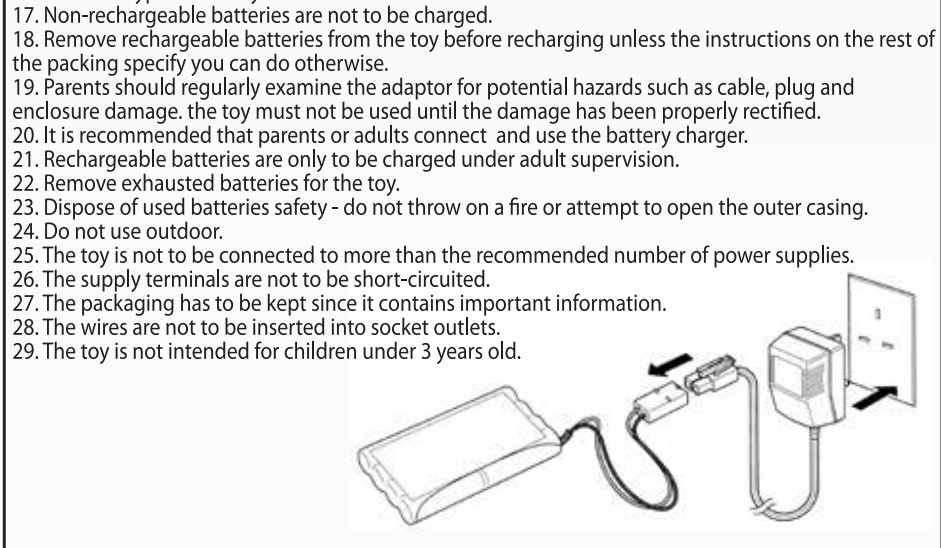

36cm(H)

8+

ALL TERRAIN ROYAL TERRAIN

cyclone PRO

Create your own vehicle

CAUTION - ELECTRICALLY OPERATED PRODUCT: Not recommended for children under 8 years of age as with all electric products, precautions should be observed during handling and use to prevent electric shock. Input: 100-240V AC 60Hz 350mA. Output: 11V DC 500mA

Water

Rocky Terrain

Sand

Snow

Grass

Flip

Spin

Bounce

Inflatable Tires Air Pump Included

1 x 9V Battery, 2 x 9.6V Ni-Cd battery pack, (Charger not included)

WARNING!
CHOKING HAZARD - Small parts.
Not suitable for children under 3 years.

ITM / ART. 1230399
4 897032 242401

Imported by:
Costco Wholesale Corporation
P.O. Box 34635
Seattle, WA 98124-1535
USA
1-800-774-2678
www.costco.com
MADE IN CHINA

This device complies with Part 15 of the FCC Rules. Operation is subject to the following two conditions: (1) This device may not cause harmful interference, and (2) this device must accept any interference received, including interference that may cause undesired operation.

FCC ID: U7JMS-228235

MENG CHENG
Made in China
Hangzhou University Trading Limited
Room 101, Lianhuo Center, 1240 Huo Xue Rd., Xian Tang, Hangzhou, China
www.mengcheng.com