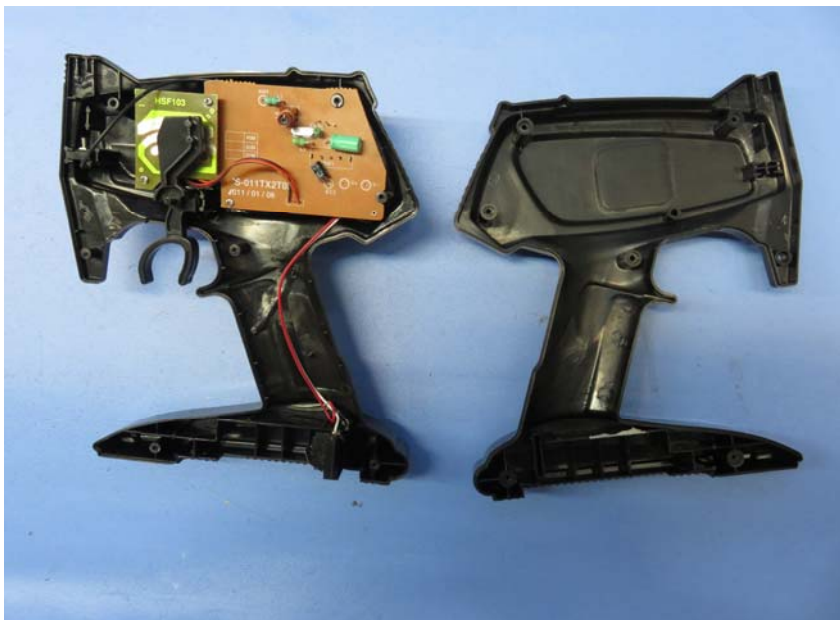

INTERTEK TESTING SERVICE

Report No.: 16060958HKG-001

Equipment Photographs

(Internal)

INTERTEK TESTING SERVICE

Report No.: 16060958HKG-001

Equipment Photographs

(Internal)