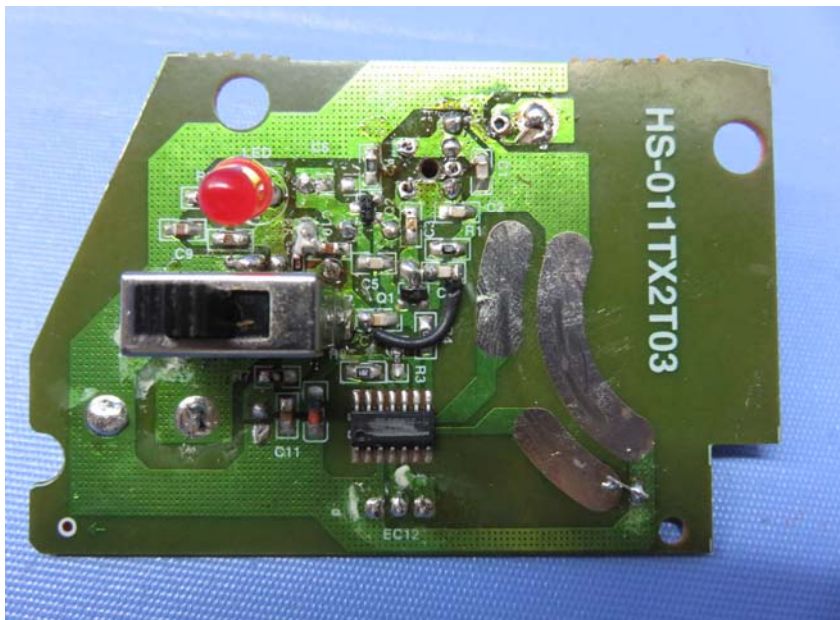

INTERTEK TESTING SERVICE

Report No.: 16060958HKG-001

Equipment Photographs

(Internal)

INTERTEK TESTING SERVICE

Report No.: 16060958HKG-001

Equipment Photographs

(Internal)