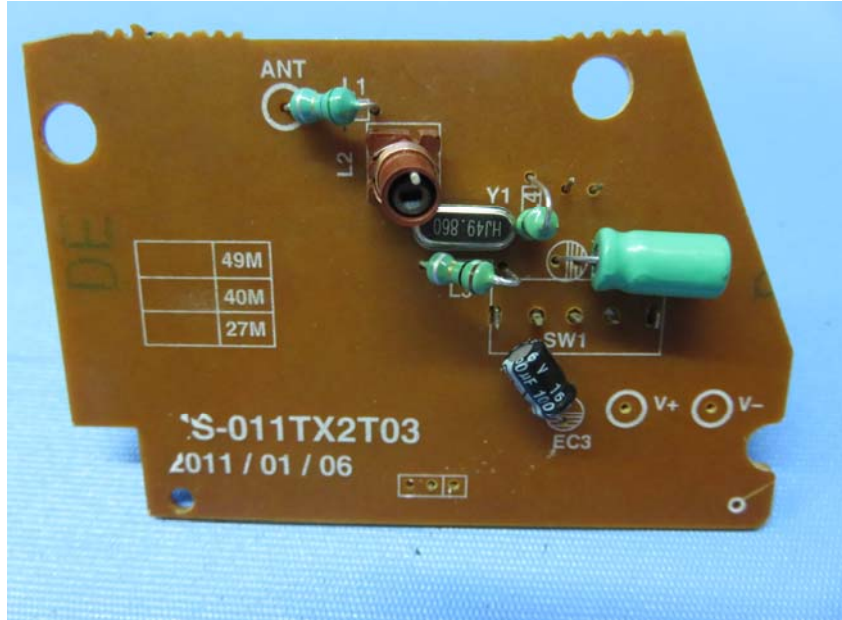

INTERTEK TESTING SERVICE

Report No.: 16060958HKG-001

Equipment Photographs

(Internal)

INTERTEK TESTING SERVICE

Report No.: 16060958HKG-001

Equipment Photographs

(Internal)