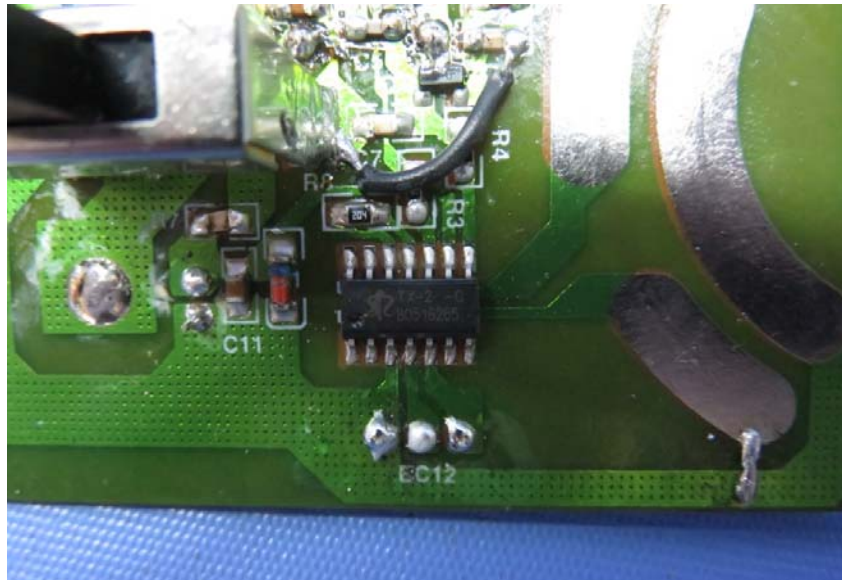

INTERTEK TESTING SERVICE

Report No.: 16060958HKG-001

Equipment Photographs

(Internal)

INTERTEK TESTING SERVICE

Report No.: 16060958HKG-001

Equipment Photographs

(Internal)