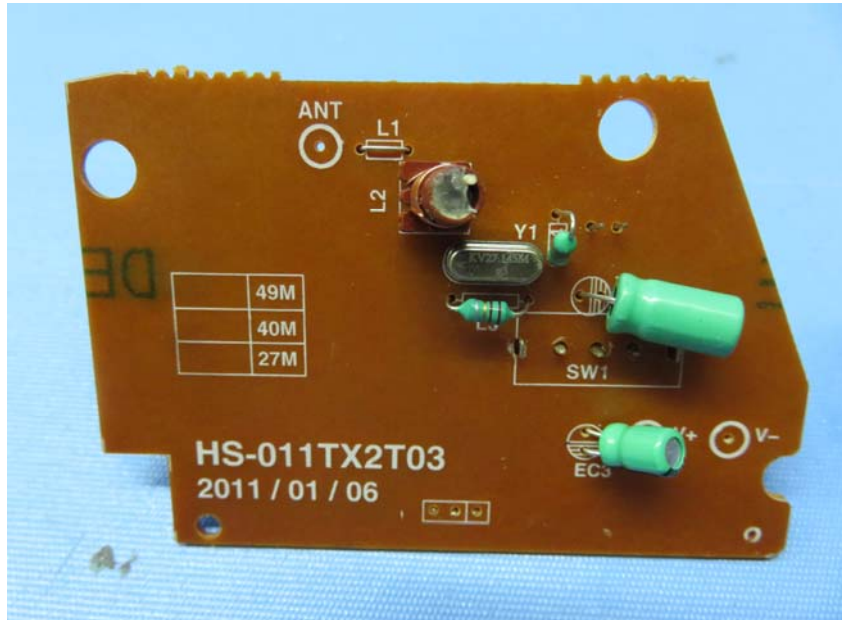

INTERTEK TESTING SERVICE

Report No.: 16051572HKG-001

Equipment Photographs

(Internal)