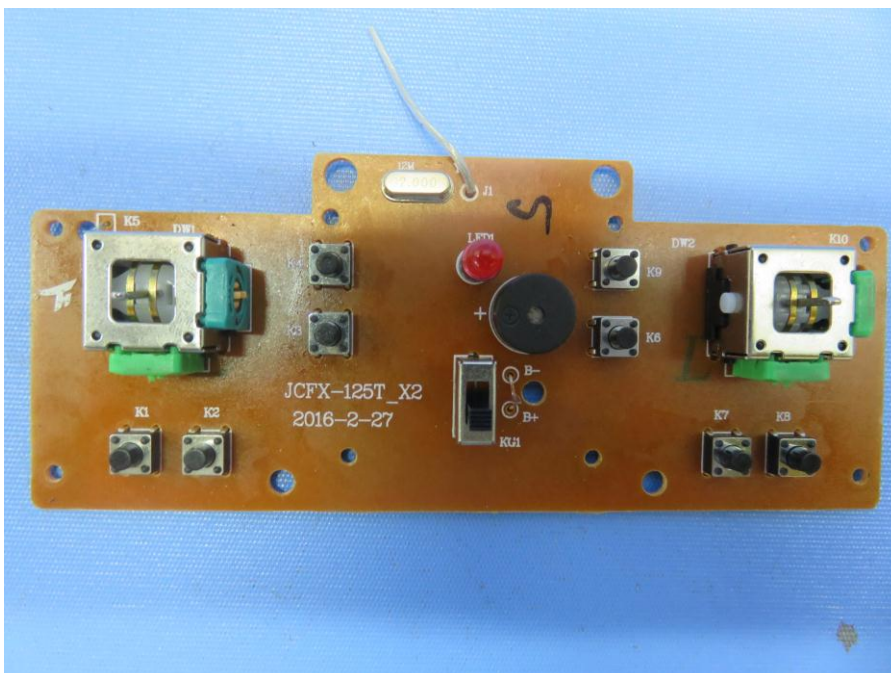

INTERTEK TESTING SERVICE

Report No.: 16061032HKG-001

Equipment Photographs

Model : DX-2

(Internal)

INTERTEK TESTING SERVICE

Report No.: 16061032HKG-001

Equipment Photographs

Model : DX-2

(Internal)