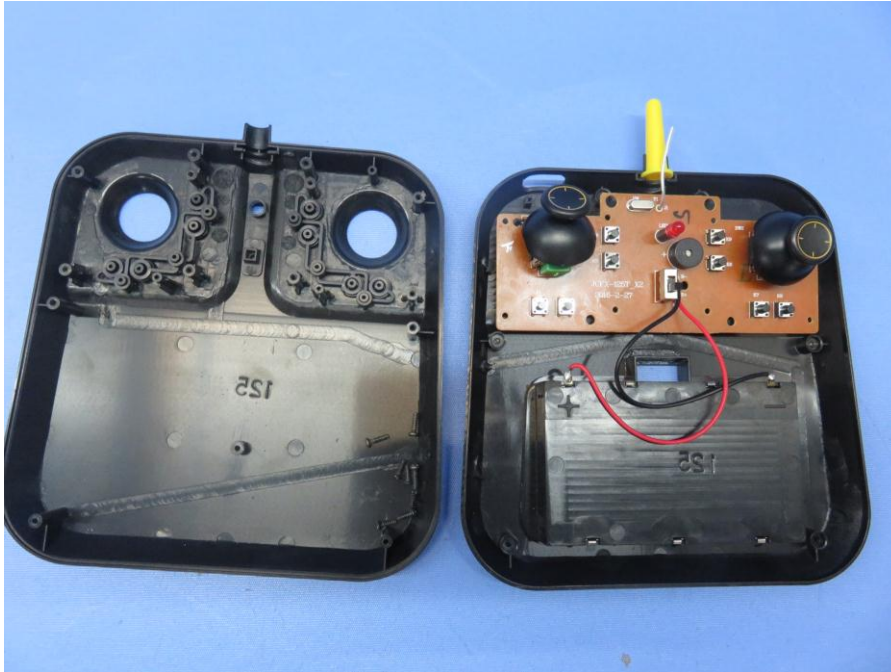

INTERTEK TESTING SERVICE

Report No.: 16061032HKG-001

Equipment Photographs

Model : DX-2

(Internal)

INTERTEK TESTING SERVICE

Report No.: 16061032HKG-001

Equipment Photographs

Model : DX-2

(Internal)