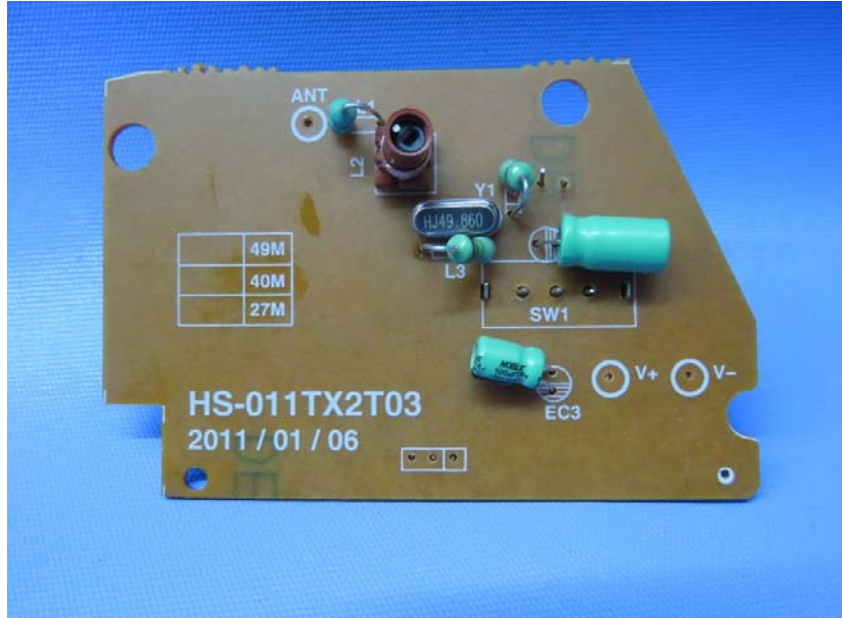

INTERTEK TESTING SERVICE

Report No.: 16060957HKG-001

Equipment Photographs

(Internal)