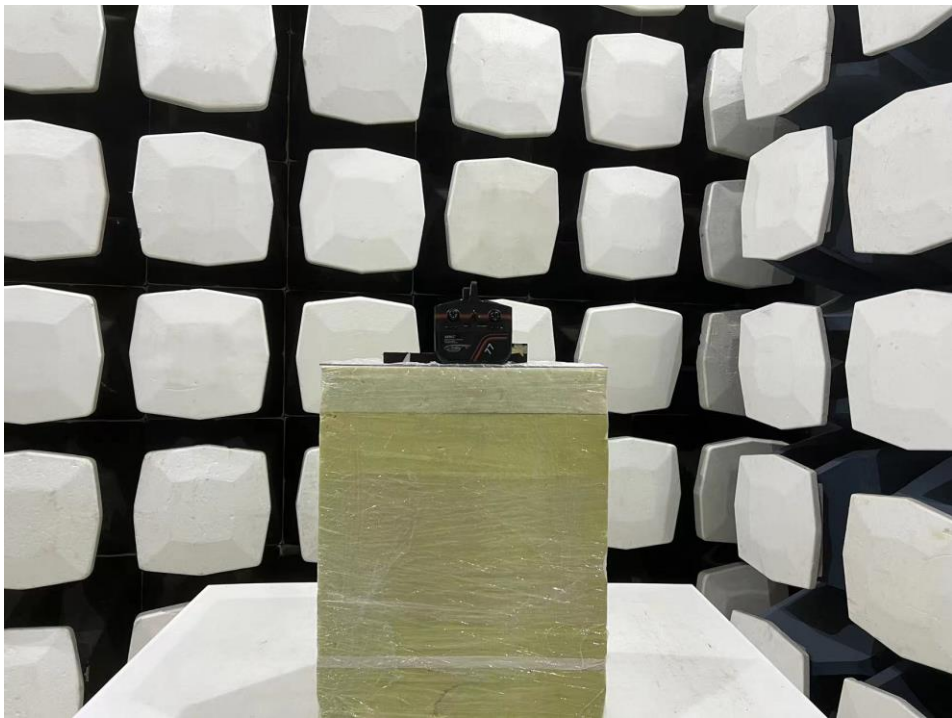

RADIATED PHOTOS

Up to 1GHz
(EUT was placed in the centre of the turntable)

Above 1GHz

(EUT was placed in the centre of the turntable)