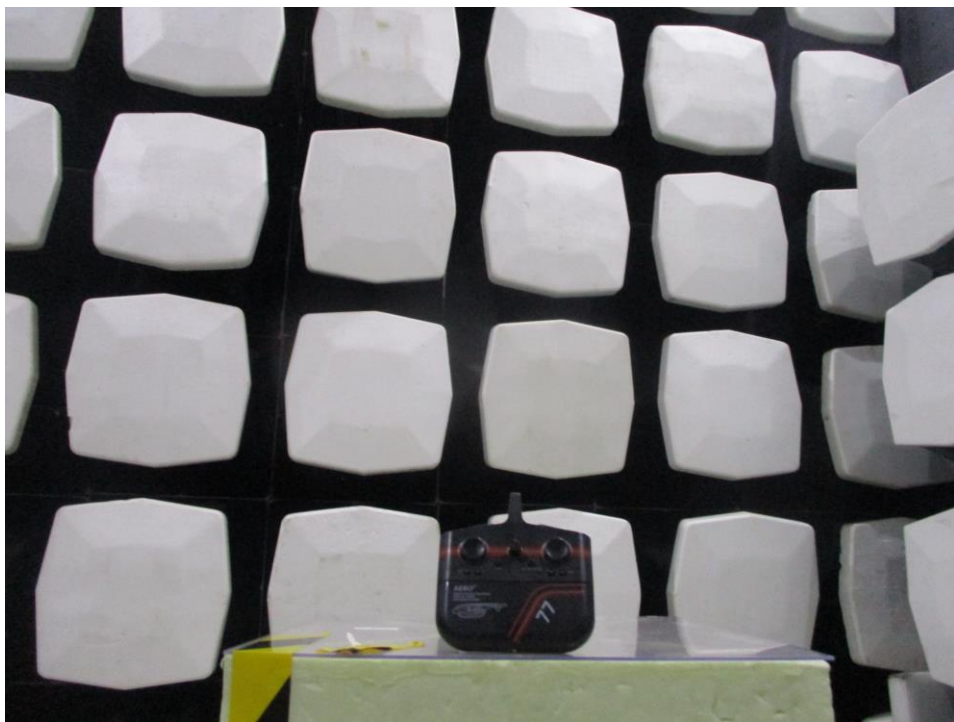

## RADIATED PHOTOS

Up to 1GHz  
(EUT was placed in the centre of the turntable)

Above 1GHz

**(EUT was placed in the centre of the turntable)**