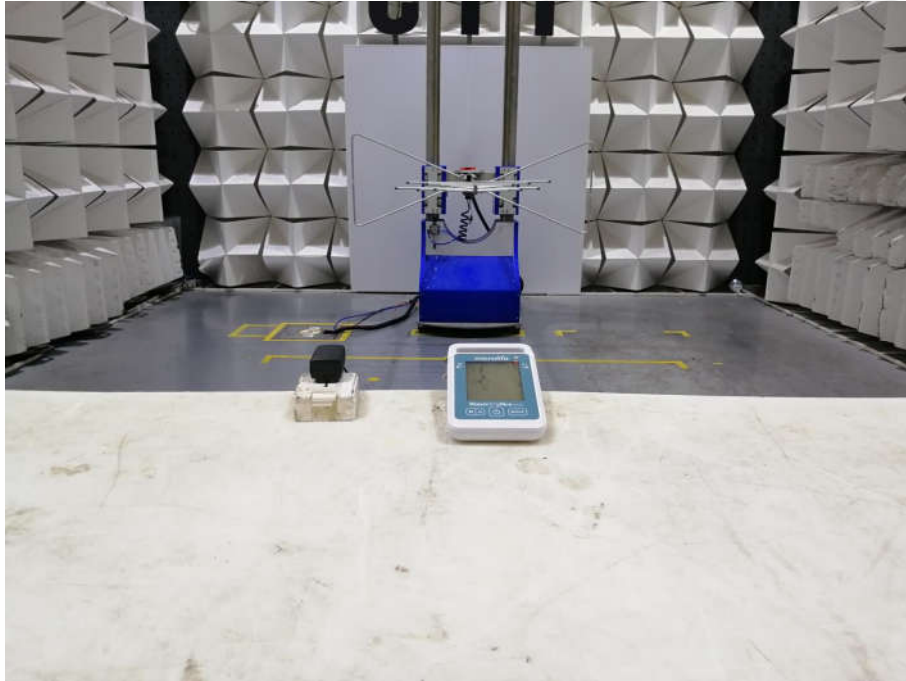

PHOTOGRAPHS OF TEST SETUP

Test model No.: WatchBP Office Vascular

Radiated spurious emission Test Setup-1(Below 1GHz)

Radiated spurious emission Test Setup-2(Above 1GHz)

Radiated spurious emission Test Setup
There are absorbing materials under the ground.

Conducted Emissions Test Setup