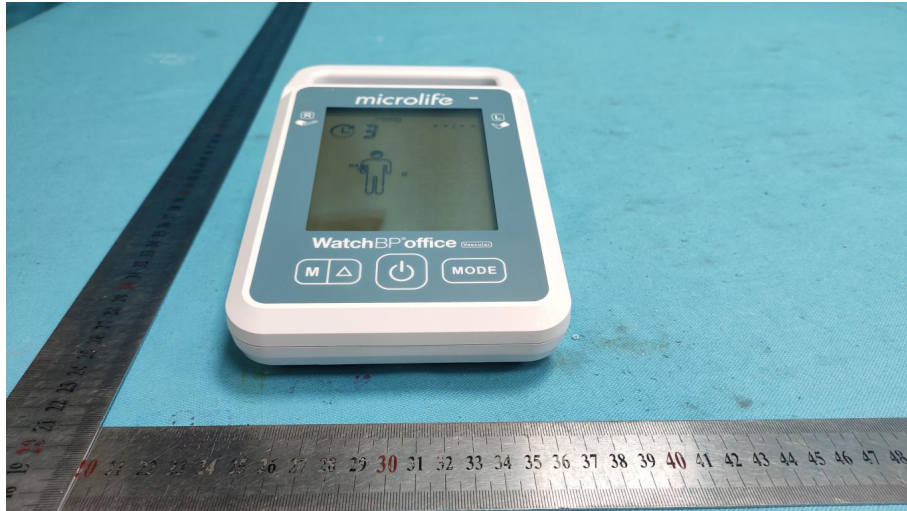

PHOTOGRAPHS OF EUT Constructional Details

Test model No.: WatchBP Office Vascular

View of Product-1

View of Product-2

View of Product-3

View of Product-4

View of Product-5

View of Product-6

View of Product-7

View of Product-8

View of Product-9

View of Product-10