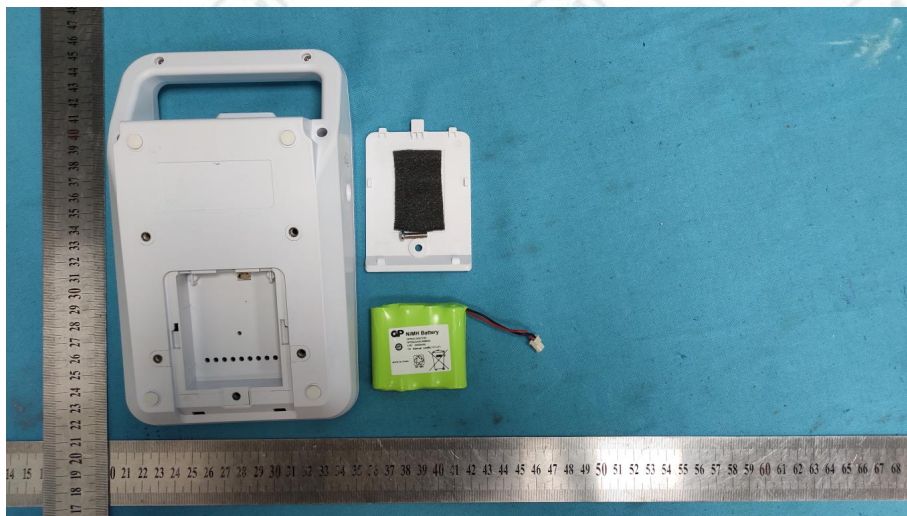

PHOTOGRAPHS OF EUT Constructional Details

Test model No.: WatchBP Office Vascular

View of Product-1

View of Product-2

View of Product-3

View of Product-4

View of Product-5

View of Product-6

View of Product-7

View of Product-8

View of Product-9

View of Product-10