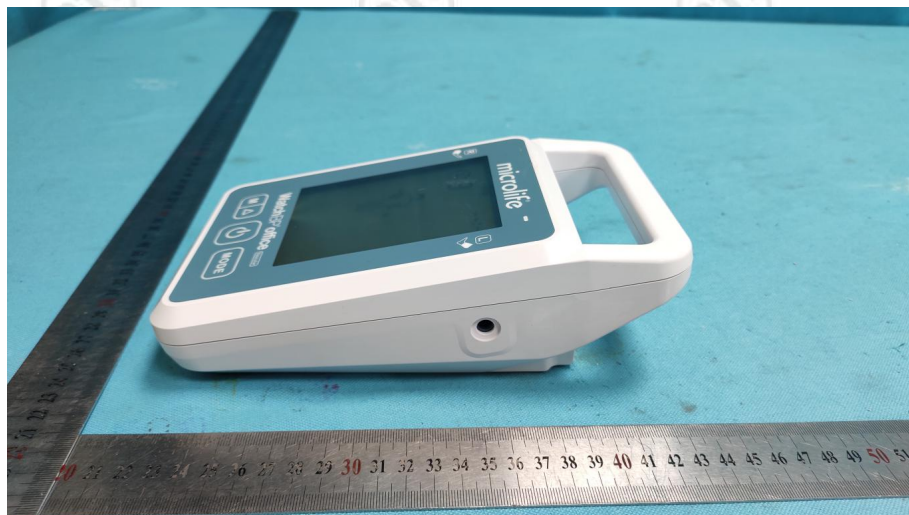

PHOTOGRAPHS OF EUT Constructional Details

Test model No.: WatchBP Office Vascular

View of Product-1

View of Product-2

View of Product-3

View of Product-4

View of Product-5

View of Product-6