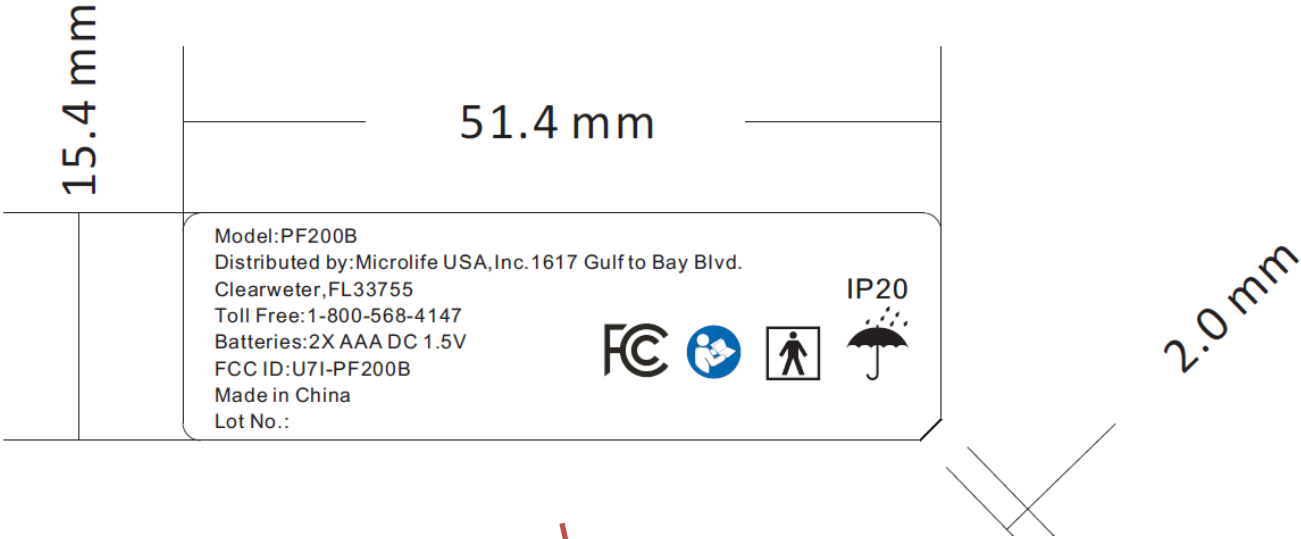

PF200B FCC label and size

The label is located in the red box on the back of the product