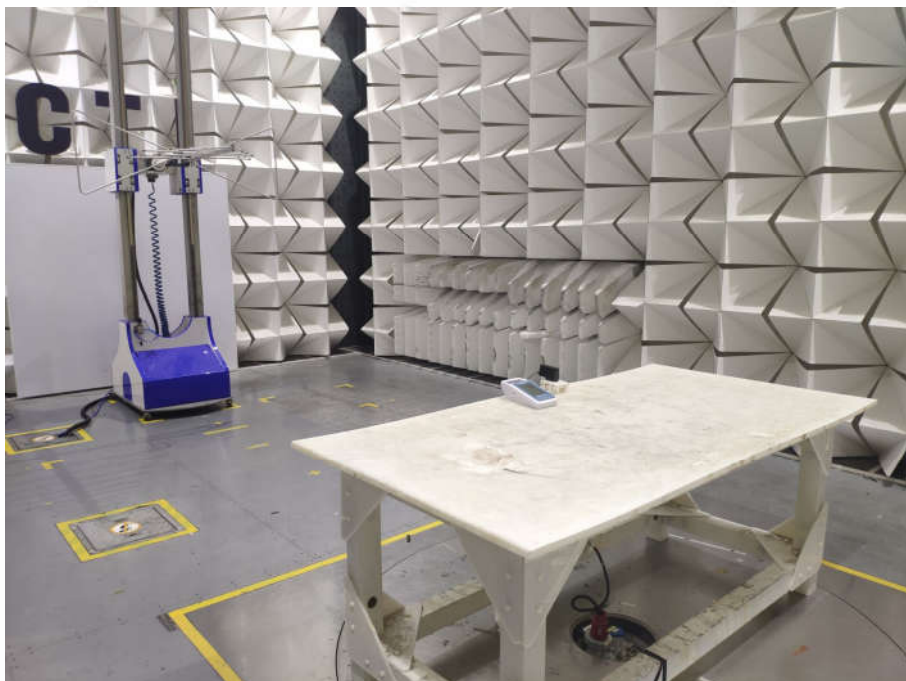

PHOTOGRAPHS OF TEST SETUP

Test model No.: BP3SK1-3B, WatchBP Office

Radiated spurious emission Test Setup-1(Below 30MHz)

Radiated spurious emission Test Setup-2(Below 1GHz)

Radiated spurious emission Test Setup-3(Above 1GHz)

Conducted Emissions Test Setup