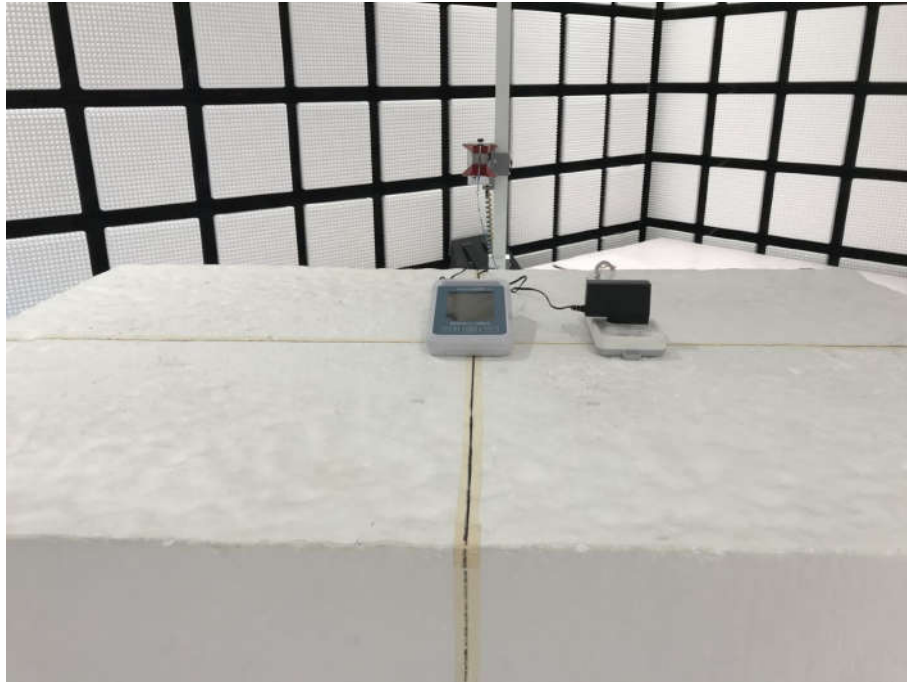

PHOTOGRAPHS OF TEST SETUP

Test model No.: BP3SK1-3B, WatchBP Office

Radiated spurious emission Test Setup-1(Below 30MHz)

Radiated spurious emission Test Setup-2(Below 1GHz)

Radiated spurious emission Test Setup-3(Above 1GHz)

Conducted Emissions Test Setup