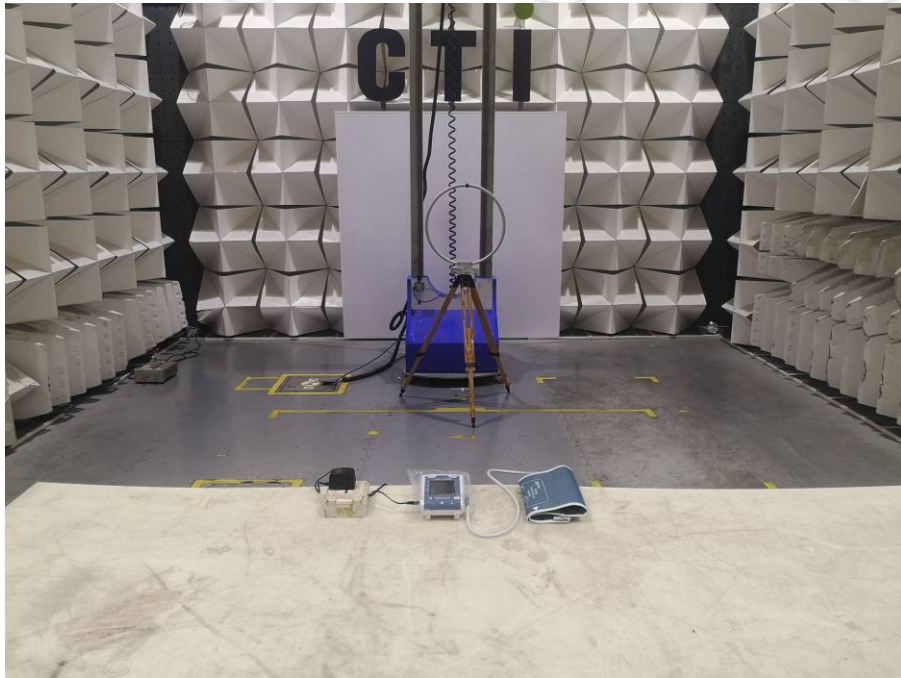

PHOTOGRAPHS OF TEST SETUP

Test model No.: WatchBP Home T(BP3MX1-3T)

Radiated spurious emission Test Setup-1(Below 30MHz)

Radiated spurious emission Test Setup-2(Below 1GHz)

Radiated spurious emission Test Setup-3(Above 1GHz)

**Radiated spurious emission Test Setup-3(Above 1GHz)
There are absorbing materials under the ground.**

Conducted Emissions Test Setup