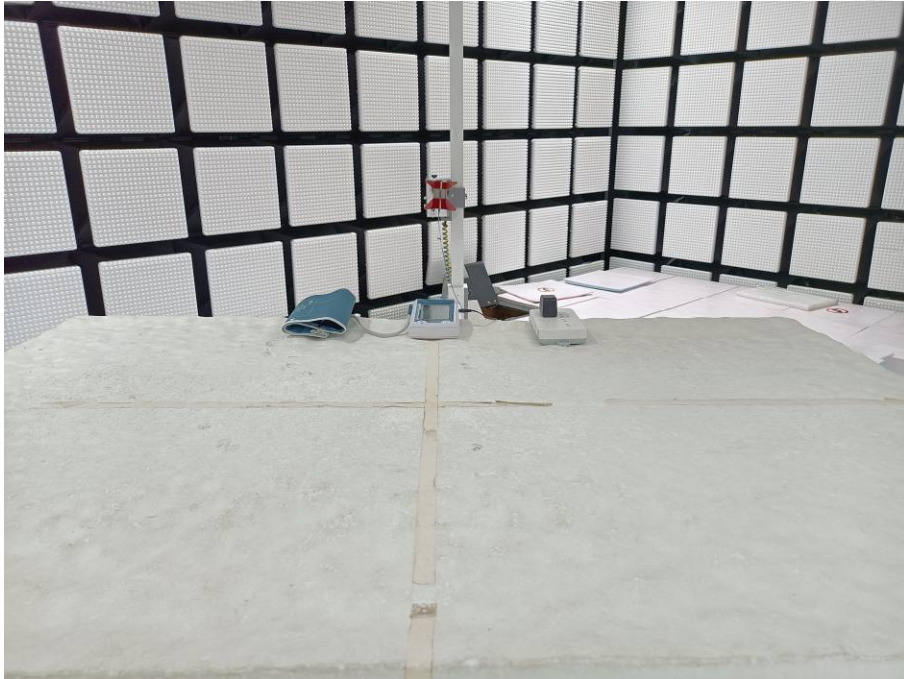

PHOTOGRAPHS OF TEST SETUP

Test model No.: WatchBP Home T(BP3MX1-3T)

Radiated spurious emission Test Setup-1(Below 30MHz)

Radiated spurious emission Test Setup-2(Below 1GHz)

Radiated spurious emission Test Setup-3(Above 1GHz)

**Radiated spurious emission Test Setup-3(Above 1GHz)
There are absorbing materials under the ground.**

Conducted Emissions Test Setup