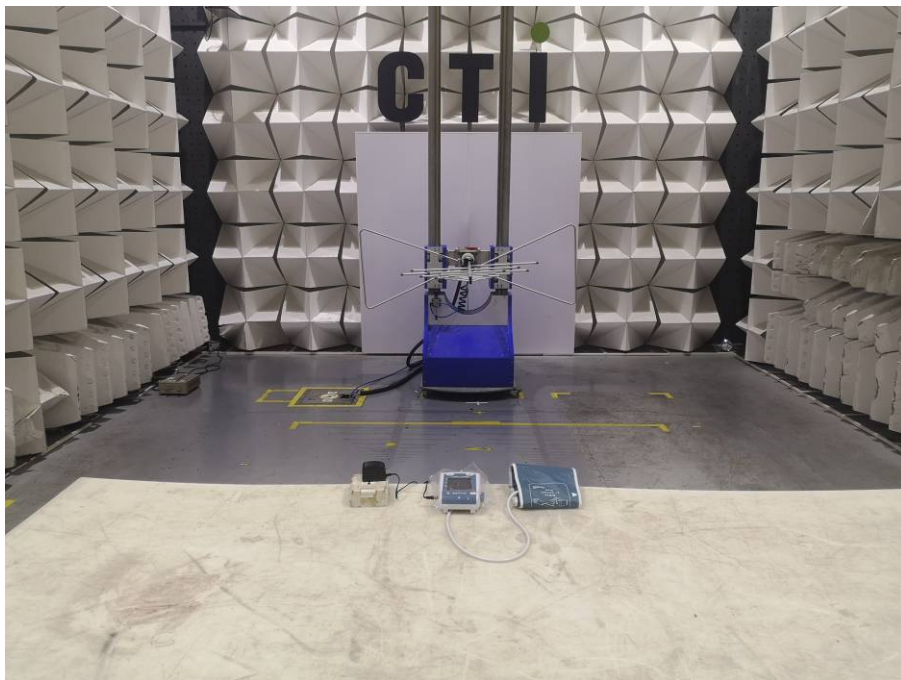

PHOTOGRAPHS OF TEST SETUP

Test model No.: WatchBP Home T(BP3MX1-3T)

Radiated spurious emission Test Setup-1(Below 30MHz)

Radiated spurious emission Test Setup-2(Below 1GHz)

Radiated spurious emission Test Setup-3(Above 1GHz)

**Radiated spurious emission Test Setup-3(Above 1GHz)
There are absorbing materials under the ground.**

Conducted Emissions Test Setup