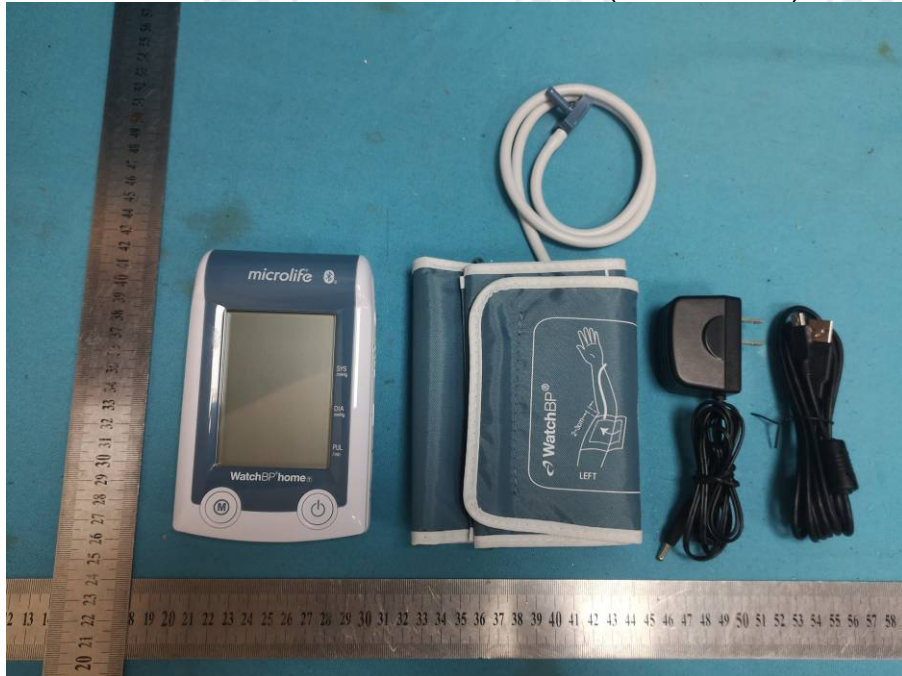

PHOTOGRAPHS OF EUT Constructional Details

Test model No.: WatchBP Home T(BP3MX1-3T)

View of Product-1

View of Product-2

View of Product-3

View of Product-4

View of Product-5

View of Product-6

View of Product-7

View of Product-8