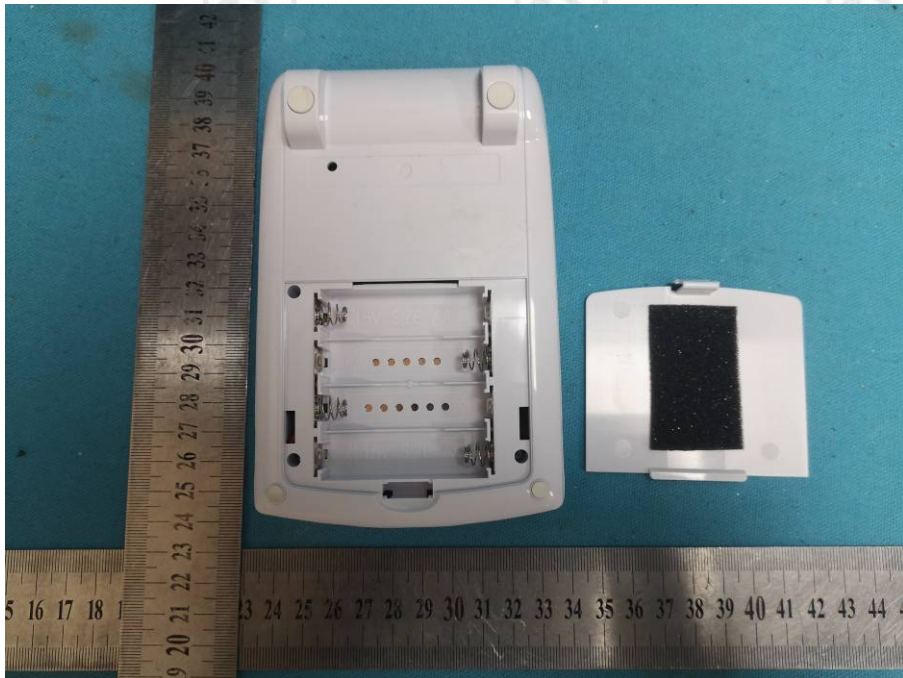

PHOTOGRAPHS OF EUT Constructional Details

Test model No.: WatchBP Home T(BP3MX1-3T)

View of Product-1

View of Product-2

View of Product-3

View of Product-4

View of Product-5

View of Product-6

View of Product-7

View of Product-8