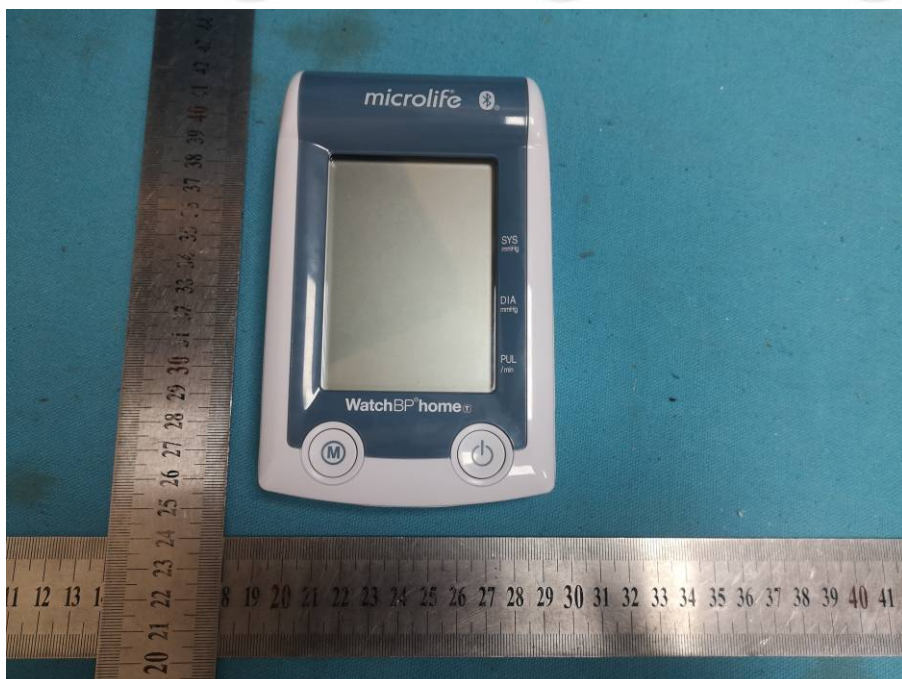

PHOTOGRAPHS OF EUT Constructional Details

Test model No.: WatchBP Home T(BP3MX1-3T)

View of Product-1

View of Product-2

View of Product-3

View of Product-4

View of Product-5

View of Product-6