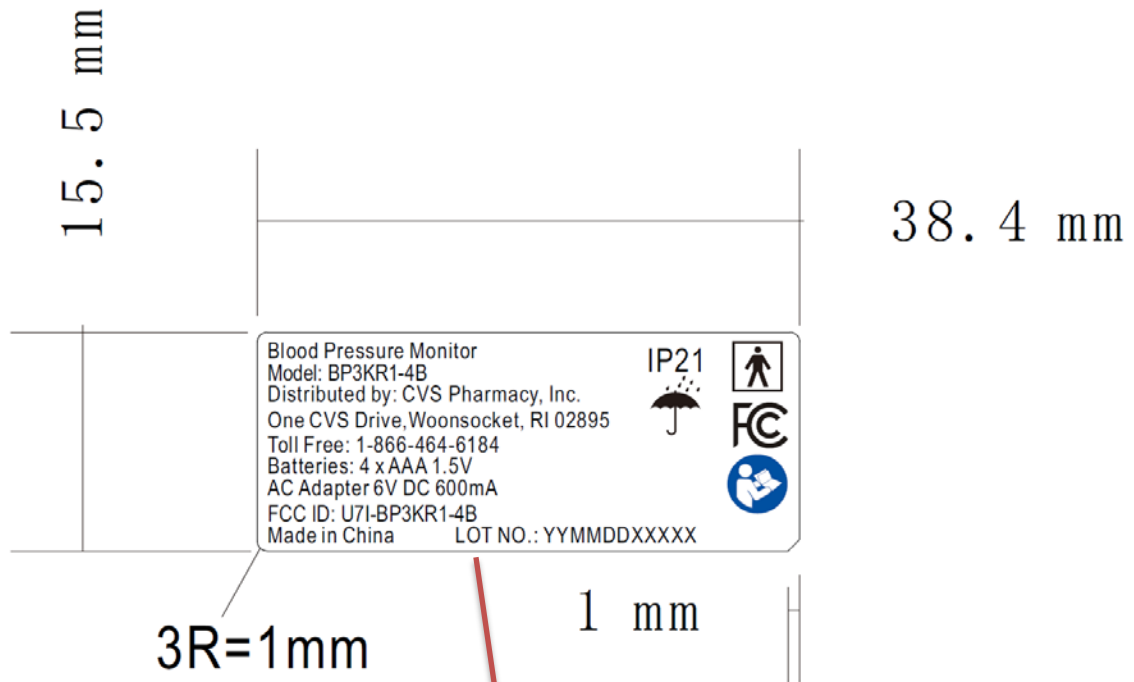

BP3KR1-4B FCC label and size

The label is located in the red box on the back of the product