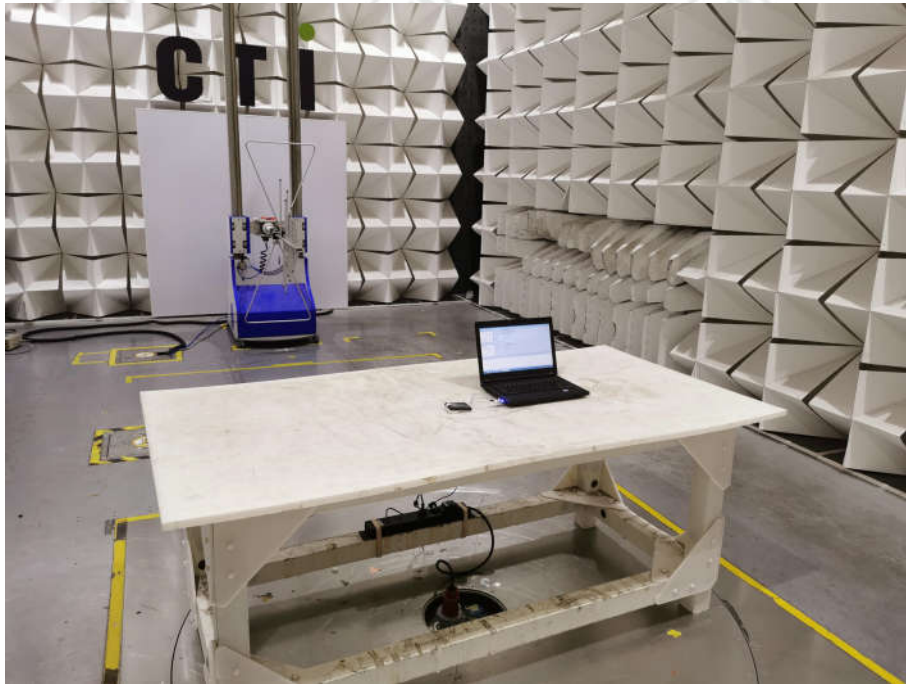

PHOTOGRAPHS OF TEST SETUP

Test model No.:BP3KN1-3B(BP W70 BT)

Radiated spurious emission Test Setup-1(Below 1GHz)

Radiated spurious emission Test Setup-2(Above 1GHz)