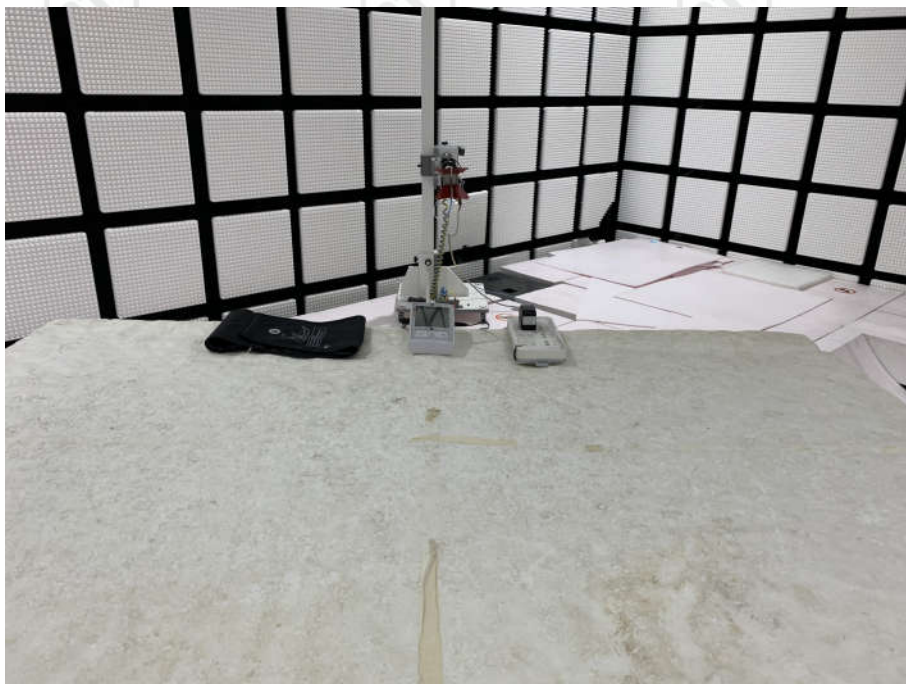

9 PHOTOGRAPHS OF TEST SETUP

Test model No.: BP3GX1-4B

Radiated spurious emission Test Setup-1(Below 1GHz)

Radiated spurious emission Test Setup-2(Above 1GHz)

**Radiated spurious emission Test Setup-3(Above 1GHz)
There are absorbing materials under the ground.**

Conducted Emissions Test Setup