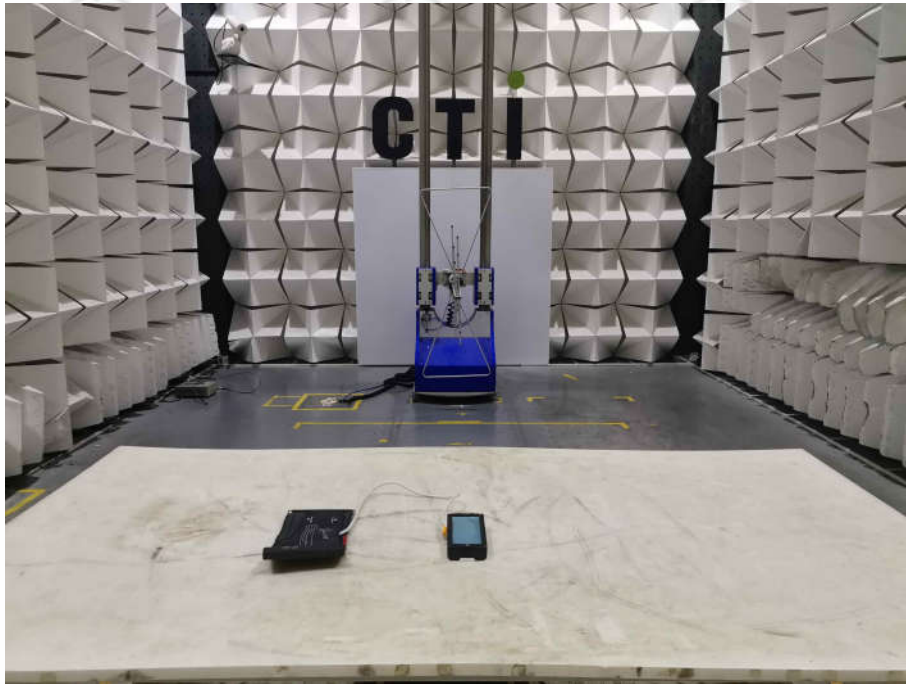

## PHOTOGRAPHS OF TEST SETUP

Test model No.: BP3GT1-6F

**Radiated spurious emission Test Setup-1(Below 1GHz)**

**Radiated spurious emission Test Setup-2(Above 1GHz)**

**Conducted Emissions Test Setup**