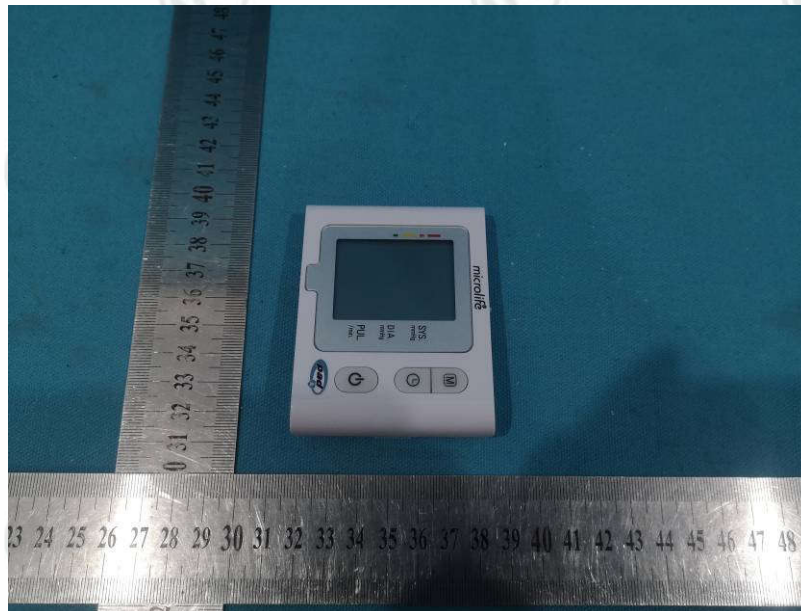

PHOTOGRAPHS OF EUT Constructional Details

Test model No.: BP3GK1-4B

View of Product-1

View of Product-2

View of Product-3

View of Product-4

View of Product-5

View of Product-6