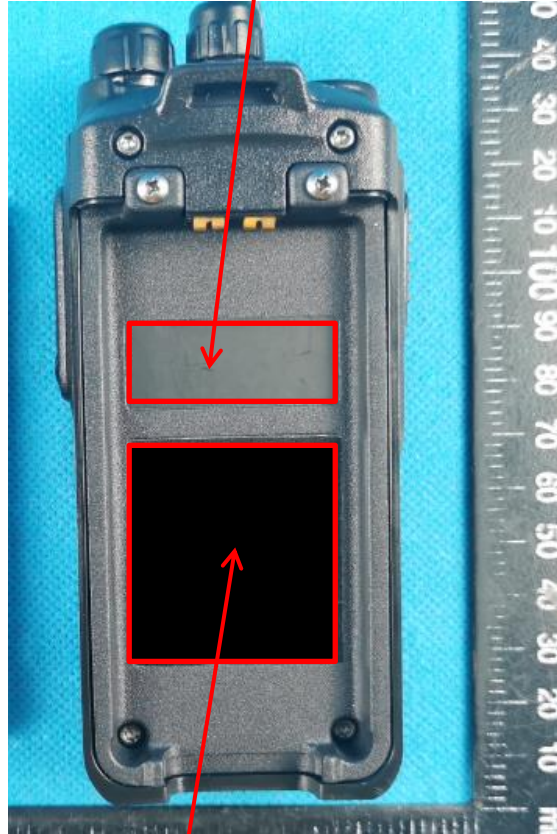

Restricted to occupational use to satisfy
FCC RF exposure limits. See user manual
for operating requirements.

blackbox
2-way radios

Model: **GO!-VHF**

Frequency: 136-174 MHz

FCC ID: U7GGOVHF

IC:

IFETEL:

Serial #