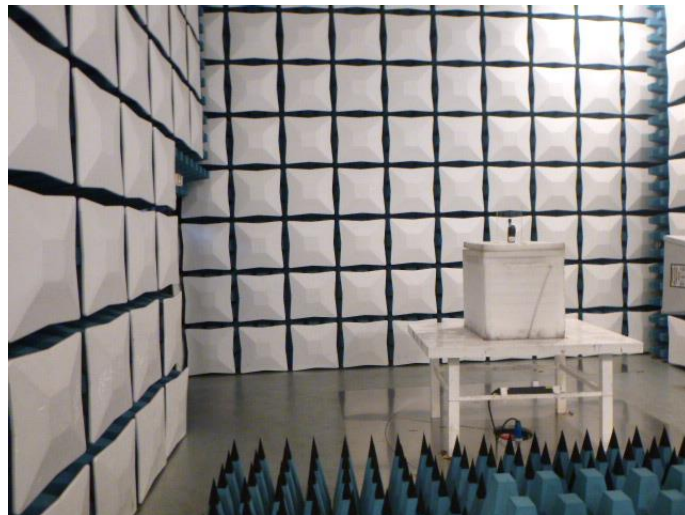

## TEST SETUP PHOTOS OF THE EUT

Transmitter Radiated Spurious Emission:

Frequency Stability:

Other RF test item:

Radiated Emission:

Conducted Emission: