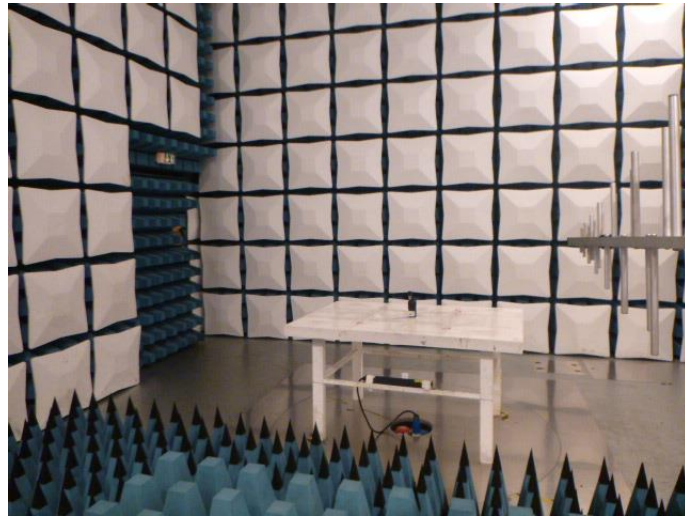

## TEST SETUP PHOTOS OF THE EUT

Transmitter Radiated Spurious Emission:

Frequency Stability:

Other RF test item:

Radiated Emission:

Conducted Emission: