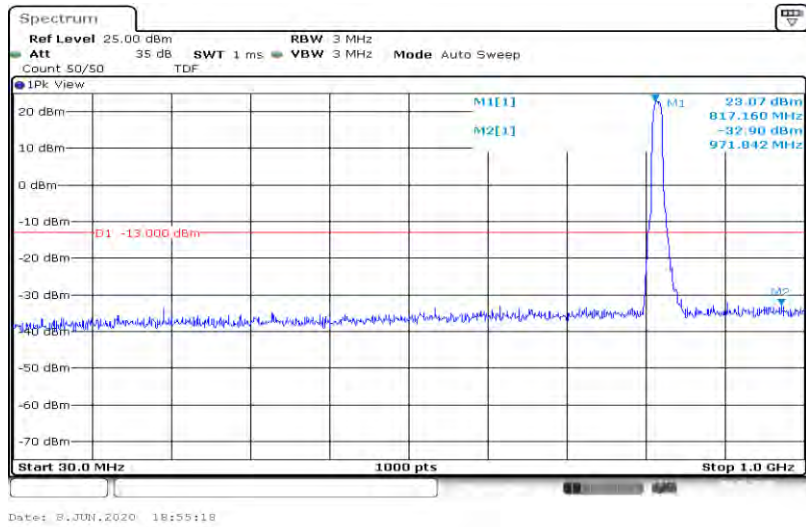

Band26-10MHz-QPSK-26740-50RB#0-Range1:30~1000MHz