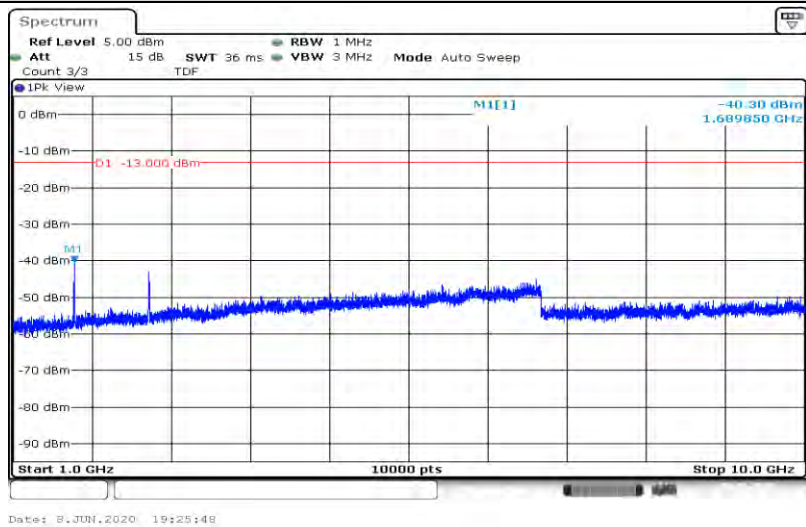

Band26-5MHz-16QAM-27015-25RB#0-Range2:1000~10000MHz