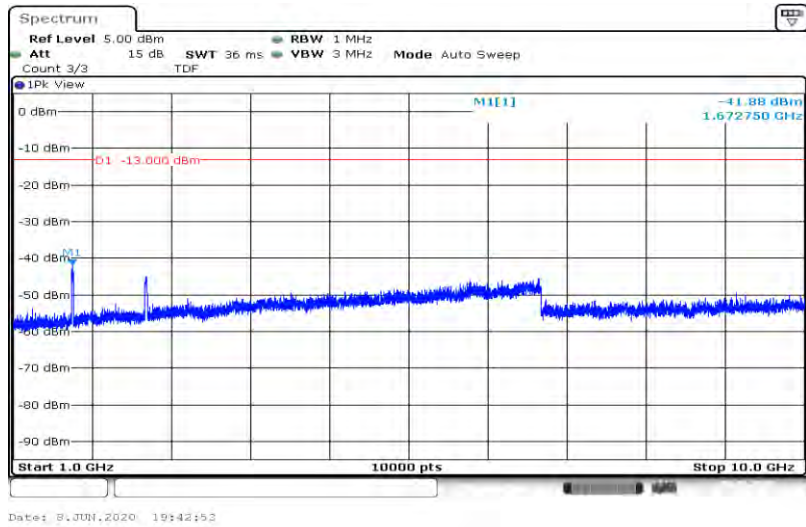

Band26-15MHz-QPSK-26765-75RB#0-Range2:1000~10000MHz

Band26-15MHz-QPSK-26865-75RB#0-Range1:30~1000MHz

Band26-15MHz-QPSK-26865-75RB#0-Range2:1000~10000MHz

Band26-15MHz-QPSK-26915-75RB#0-Range1:30~1000MHz

Band26-15MHz-QPSK-26915-75RB#0-Range2:1000~10000MHz