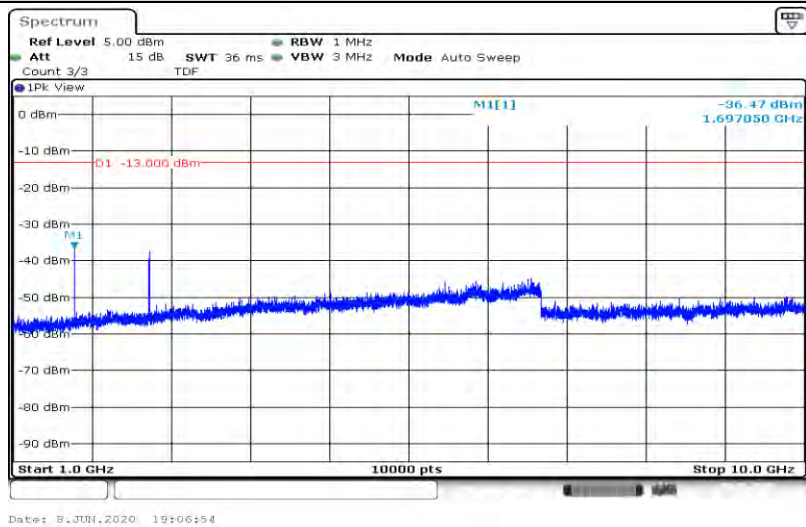

Band26-1.4MHz-16QAM-27033-6RB#0-Range2:1000~10000MHz

Band26-3MHz-QPSK-26705-15RB#0-Range1:30~1000MHz