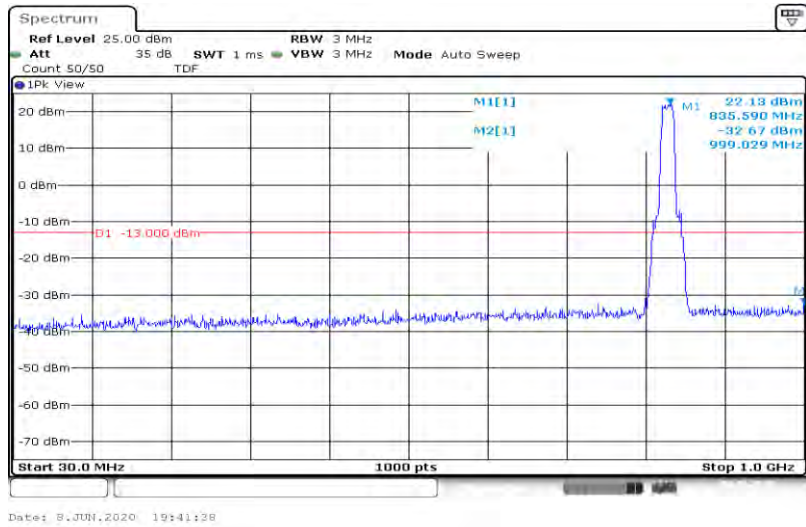

Band26-15MHz-QPSK-26865-75RB#0-Range1:30~1000MHz