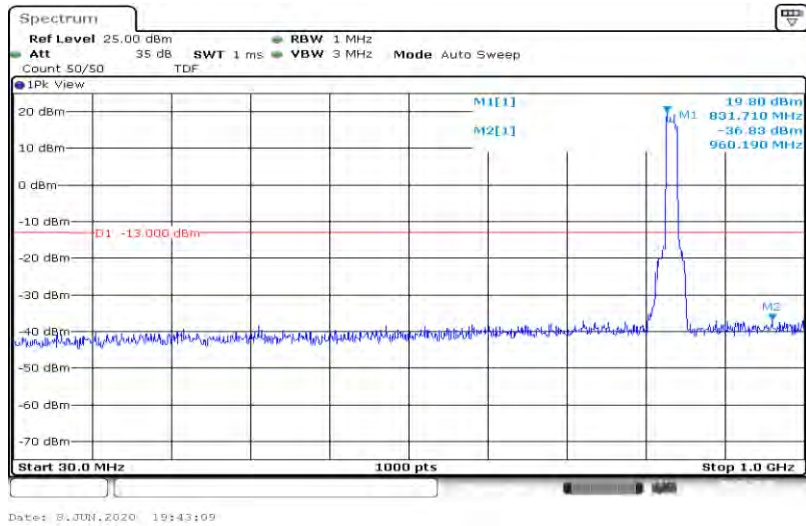

Band26-15MHz-16QAM-26915-75RB#0-Range1:30~1000MHz