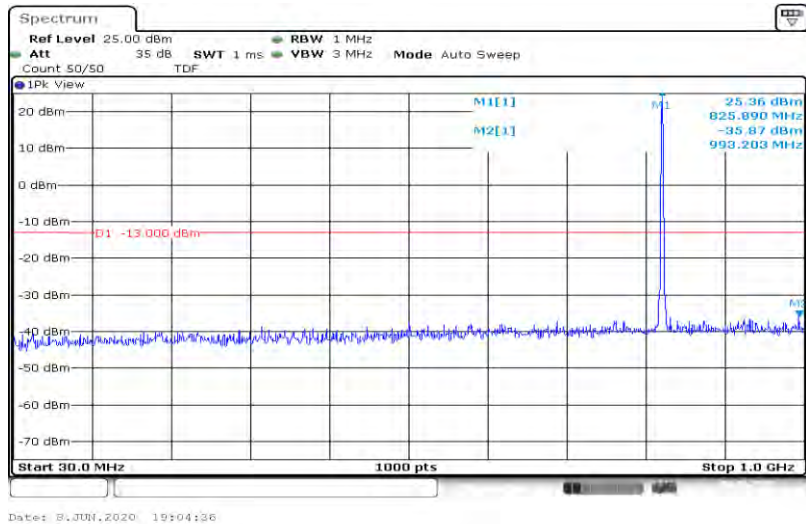

Band26-1.4MHz-16QAM-26797-6RB#0-Range1:30~1000MHz