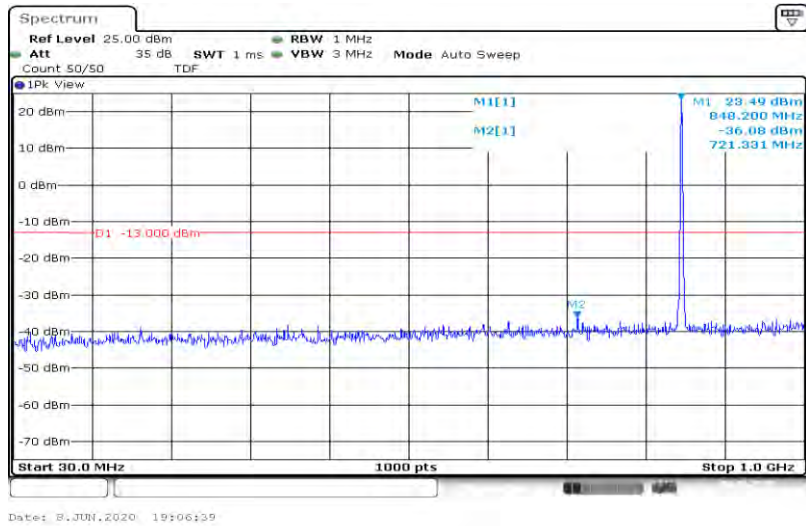

Band26-1.4MHz-16QAM-27033-6RB#0-Range1:30~1000MHz