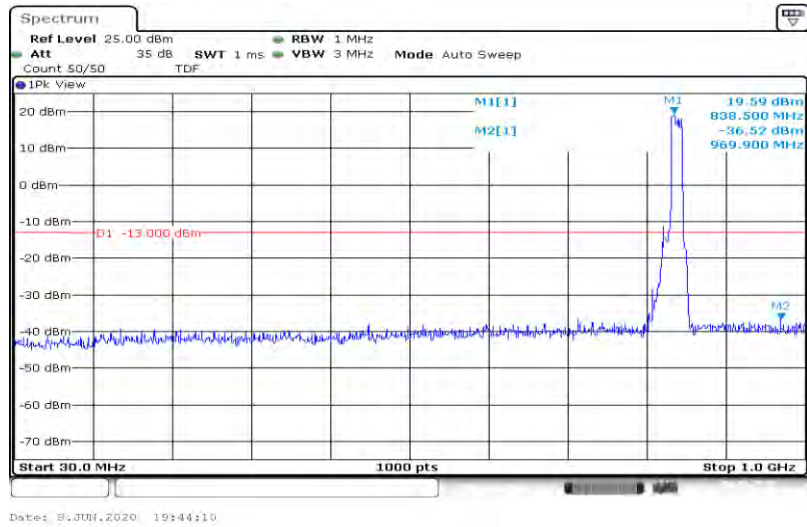

Band26-15MHz-16QAM-26965-75RB#0-Range1:30~1000MHz