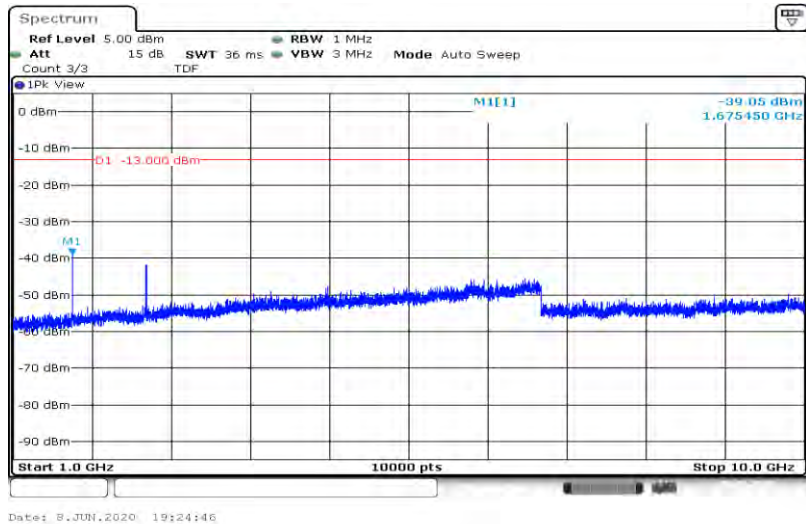

Band26-5MHz-16QAM-26815-25RB#0-Range1:30~1000MHz

Band26-5MHz-16QAM-26815-25RB#0-Range2:1000~10000MHz

Band26-5MHz-16QAM-26915-25RB#0-Range1:30~1000MHz

Band26-5MHz-16QAM-26915-25RB#0-Range2:1000~10000MHz

Band26-5MHz-16QAM-27015-25RB#0-Range1:30~1000MHz