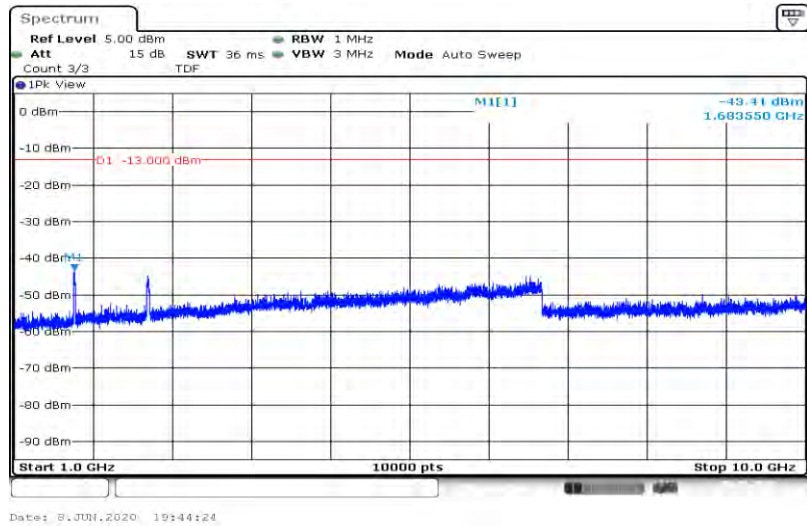

Band26-15MHz-16QAM-26965-75RB#0-Range2:1000~10000MHz