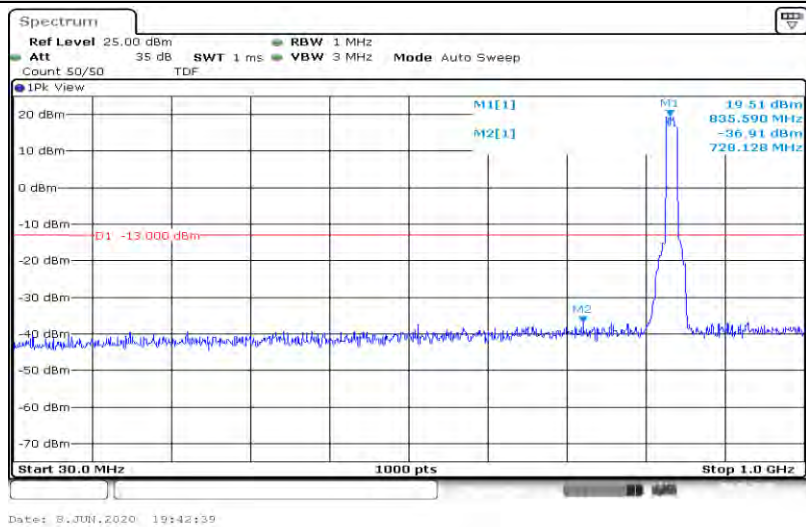

Band26-15MHz-QPSK-26765-75RB#0-Range2:1000~10000MHz

Band26-15MHz-QPSK-26865-75RB#0-Range1:30~1000MHz

Band26-15MHz-QPSK-26865-75RB#0-Range2:1000~10000MHz

Band26-15MHz-QPSK-26915-75RB#0-Range1:30~1000MHz

Band26-15MHz-QPSK-26915-75RB#0-Range2:1000~10000MHz