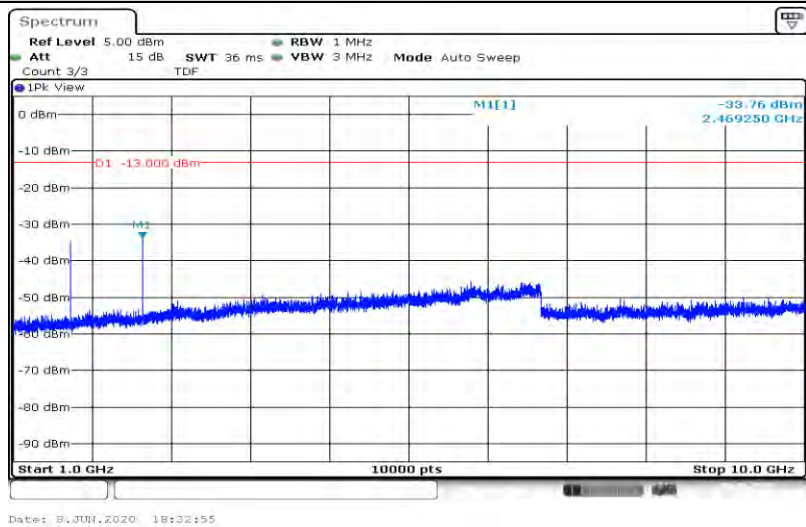

Band26-1.4MHz-16QAM-26740-6RB#0-Range1:30~1000MHz

Band26-1.4MHz-16QAM-26740-6RB#0-Range2:1000~10000MHz

Band26-1.4MHz-16QAM-26783-6RB#0-Range1:30~1000MHz

Band26-1.4MHz-16QAM-26783-6RB#0-Range2:1000~10000MHz