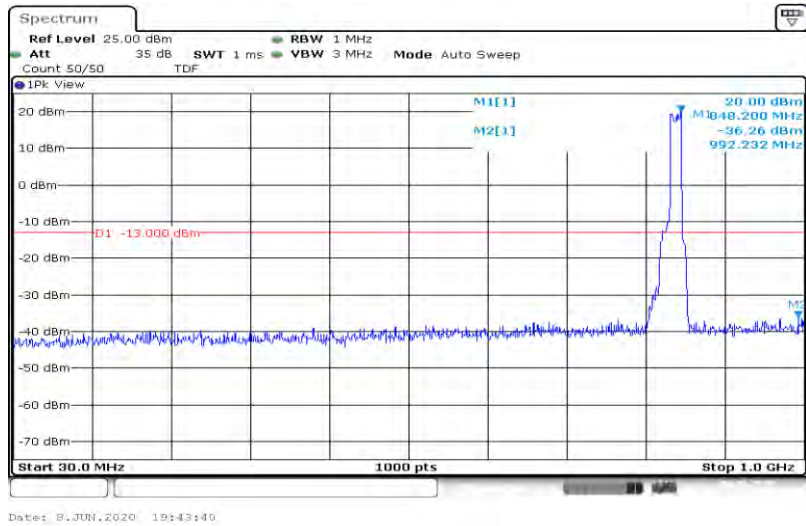

Band26-15MHz-QPSK-26965-75RB#0-Range1:30~1000MHz