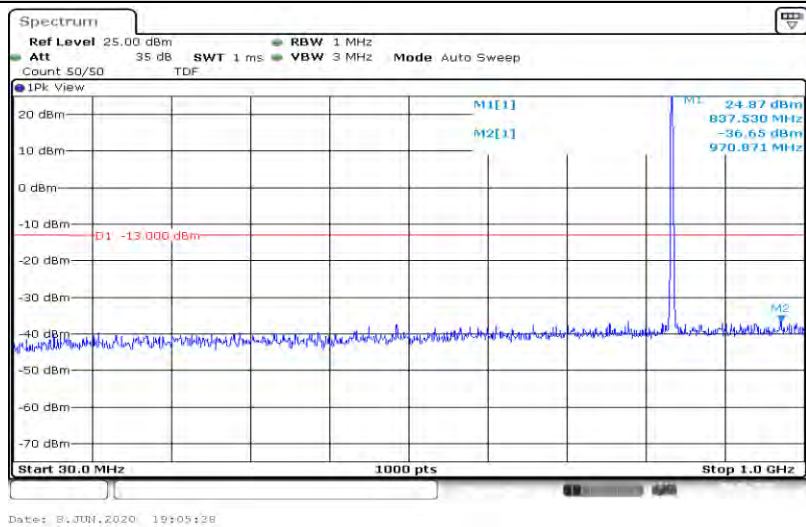

Band26-1.4MHz-16QAM-26915-6RB#0-Range1:30~1000MHz