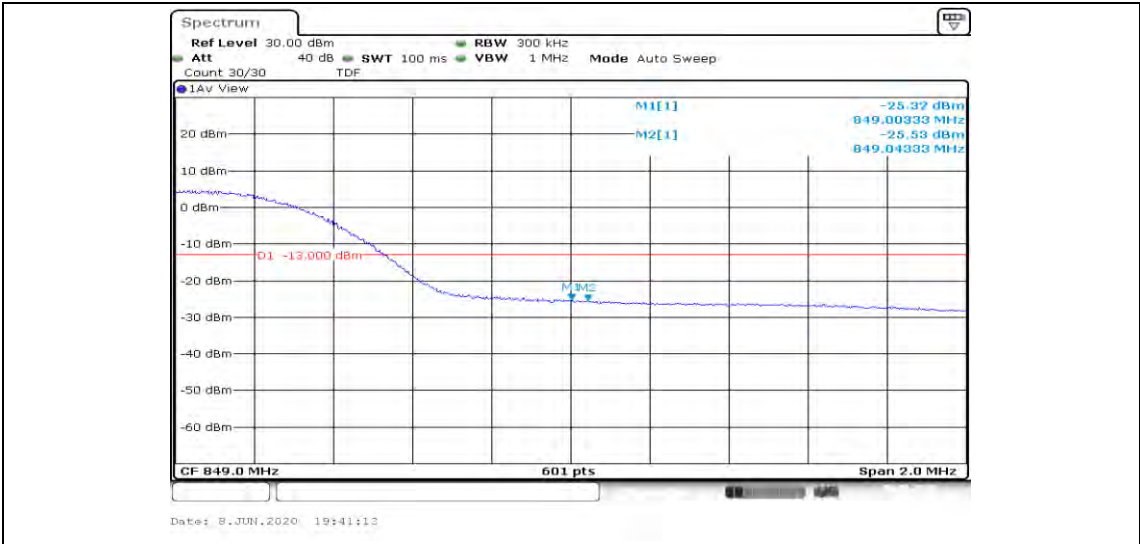

Band26-15MHz-16QAM-26965-75RB#0