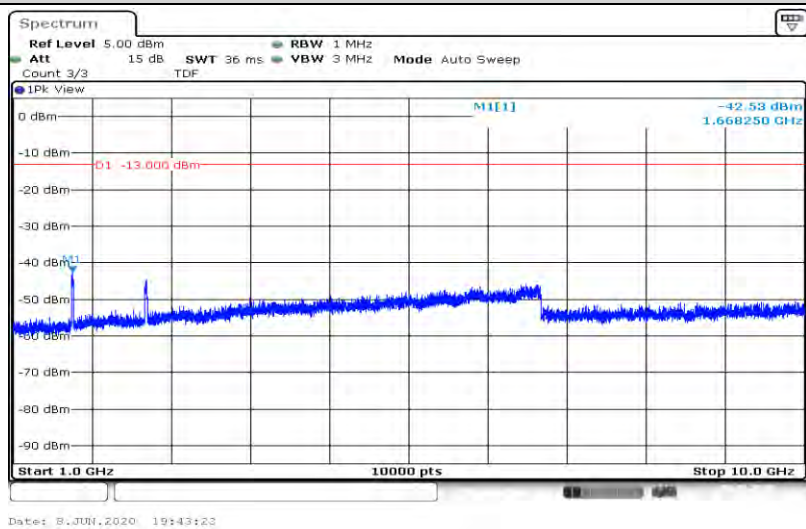

Band26-15MHz-16QAM-26865-75RB#0-Range1:30~1000MHz

Band26-15MHz-16QAM-26865-75RB#0-Range2:1000~10000MHz

Band26-15MHz-16QAM-26915-75RB#0-Range1:30~1000MHz

Band26-15MHz-16QAM-26915-75RB#0-Range2:1000~10000MHz