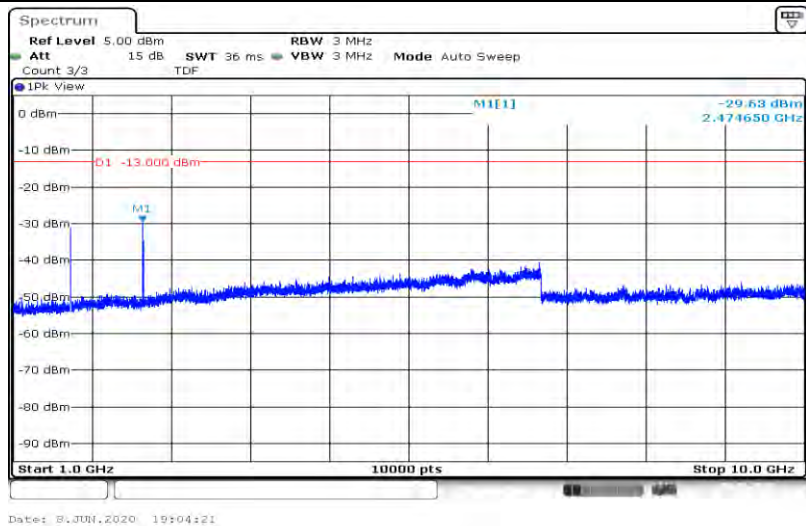

Band26-1.4MHz-QPSK-26797-6RB#0-Range2:1000~10000MHz