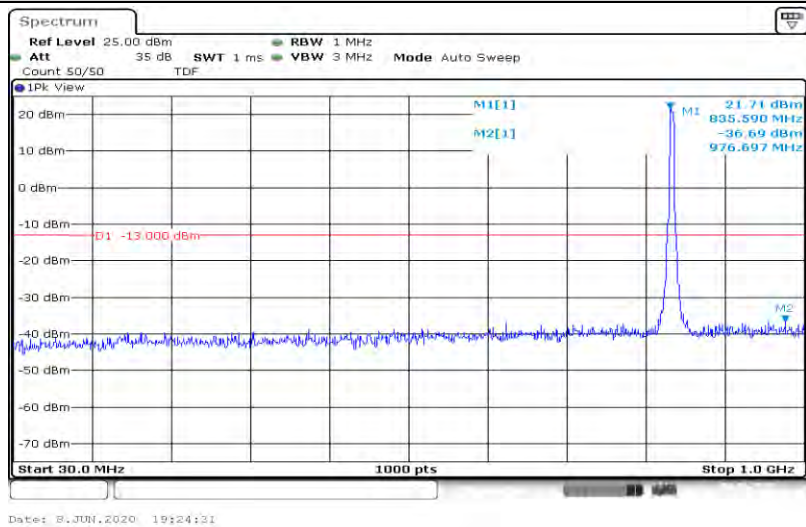

Band26-5MHz-16QAM-26915-25RB#0-Range1:30~1000MHz