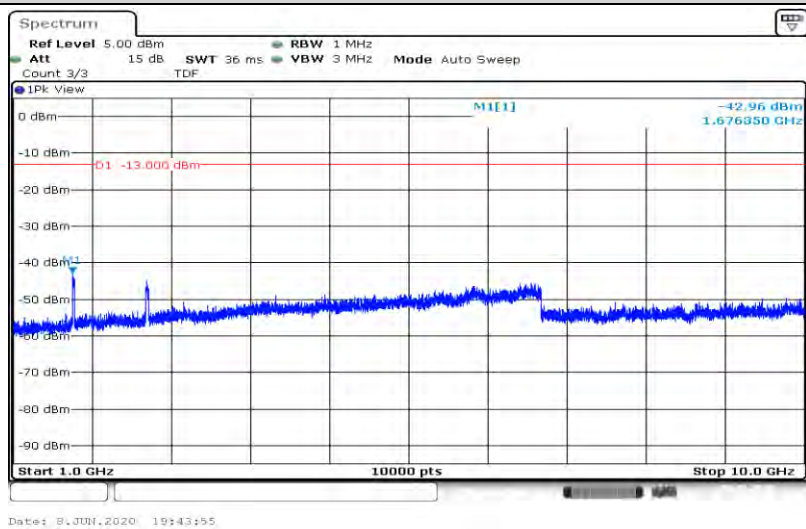

Band26-15MHz-QPSK-26965-75RB#0-Range2:1000~10000MHz