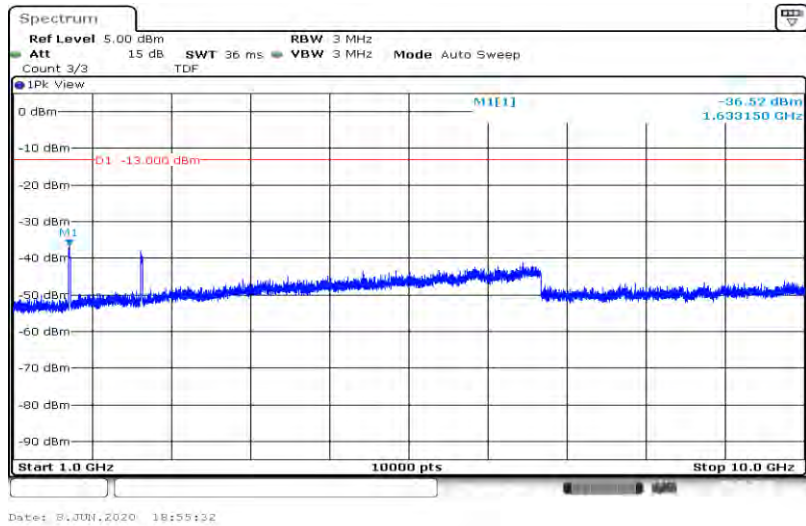

Band26-10MHz-QPSK-26740-50RB#0-Range2:1000~10000MHz