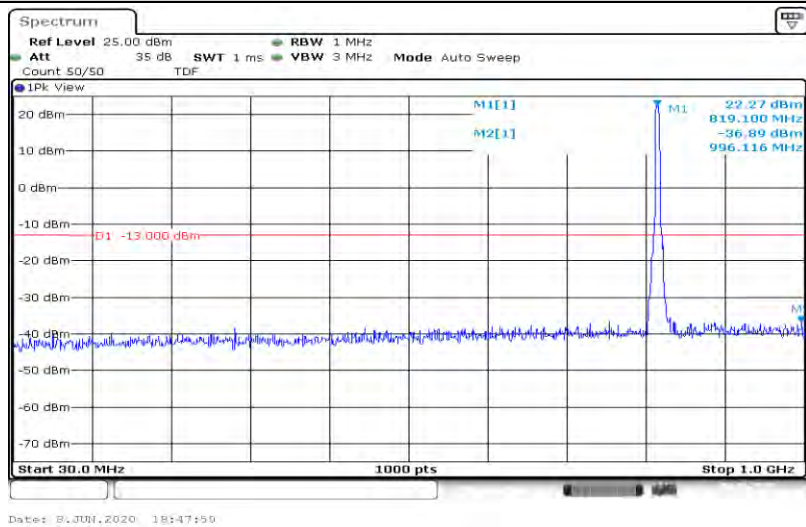

Band26-5MHz-16QAM-26740-25RB#0-Range1:30~1000MHz