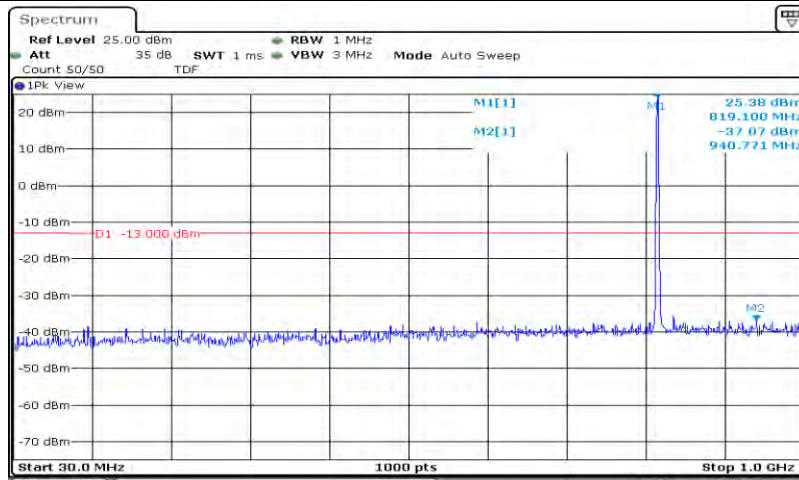

# Test Graphs

Band26-1.4MHz-QPSK-26697-6RB#0-Range1:30~1000MHz

Date: 8 JUN 2020 18:28:57

Band26-1.4MHz-QPSK-26697-6RB#0-Range2:1000~10000MHz

Date: 8 JUN 2020 18:29:11

Band26-1.4MHz-QPSK-26740-6RB#0-Range1:30~1000MHz