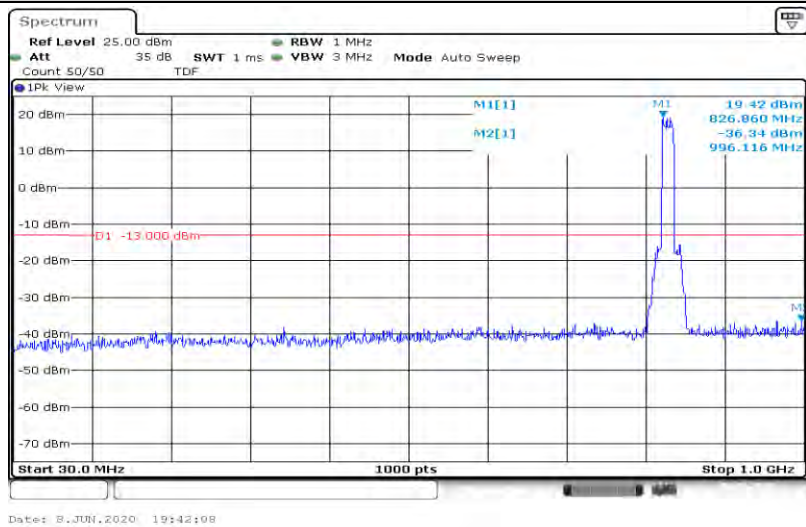

Band26-15MHz-16QAM-26865-75RB#0-Range1:30~1000MHz