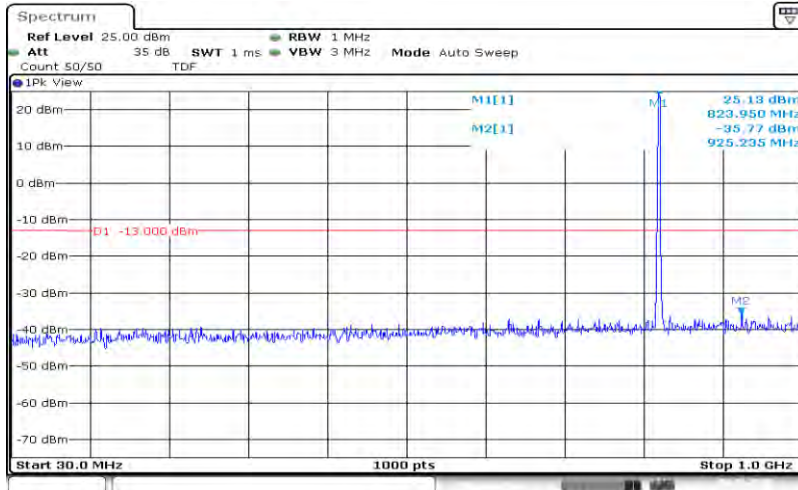

Band26-1.4MHz-QPSK-26783-6RB#0-Range1:30~1000MHz

Date: 9.JUN.2020 18:32:11