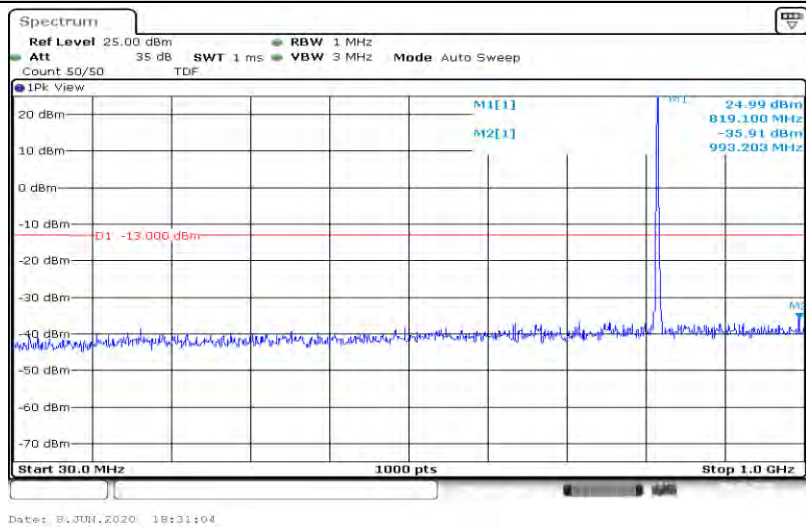

Band26-1.4MHz-16QAM-26740-6RB#0-Range1:30~1000MHz