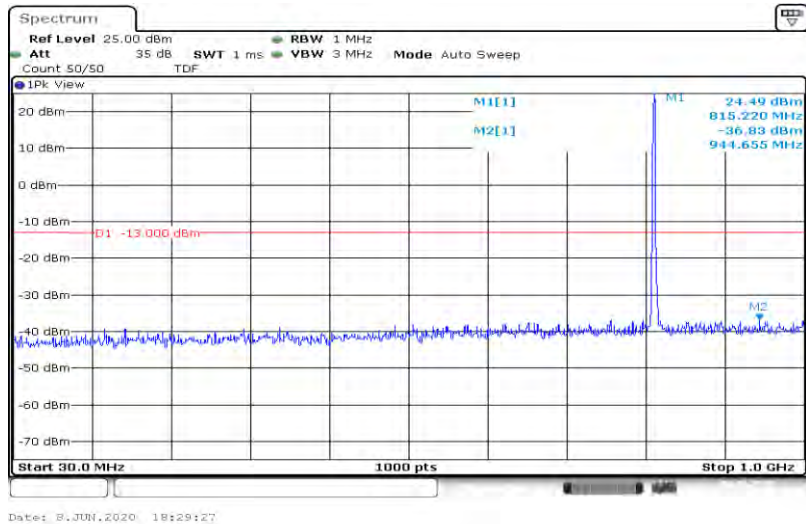

Band26-1.4MHz-16QAM-26697-6RB#0-Range1:30~1000MHz