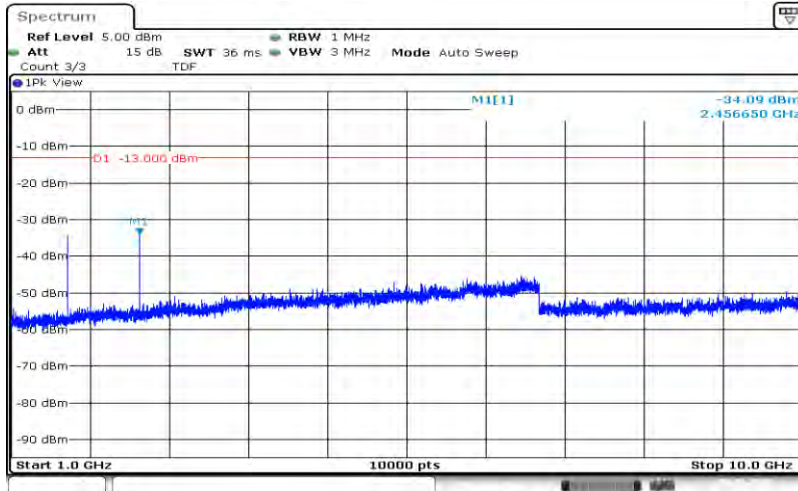

Band26-1.4MHz-QPSK-26740-6RB#0-Range2:1000~10000MHz

Date: 9.JUN.2020 18:30:48