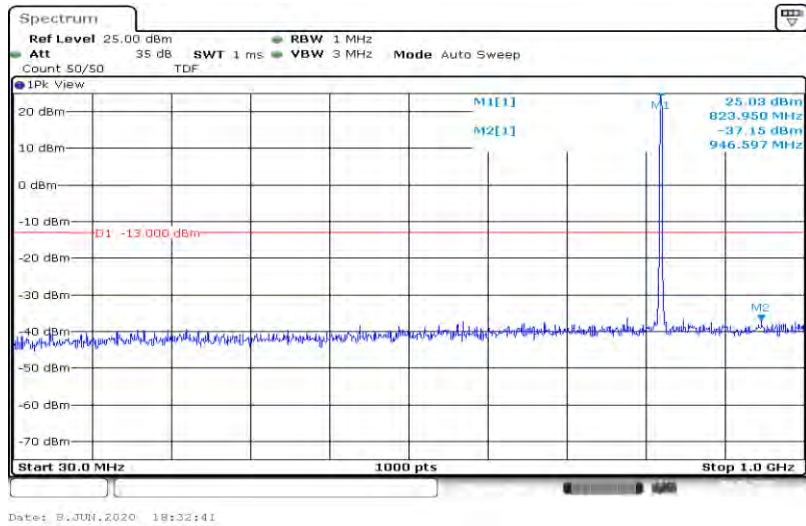

Band26-1.4MHz-16QAM-26740-6RB#0-Range1:30~1000MHz

Band26-1.4MHz-16QAM-26740-6RB#0-Range2:1000~10000MHz

Band26-1.4MHz-16QAM-26783-6RB#0-Range1:30~1000MHz

Band26-1.4MHz-16QAM-26783-6RB#0-Range2:1000~10000MHz