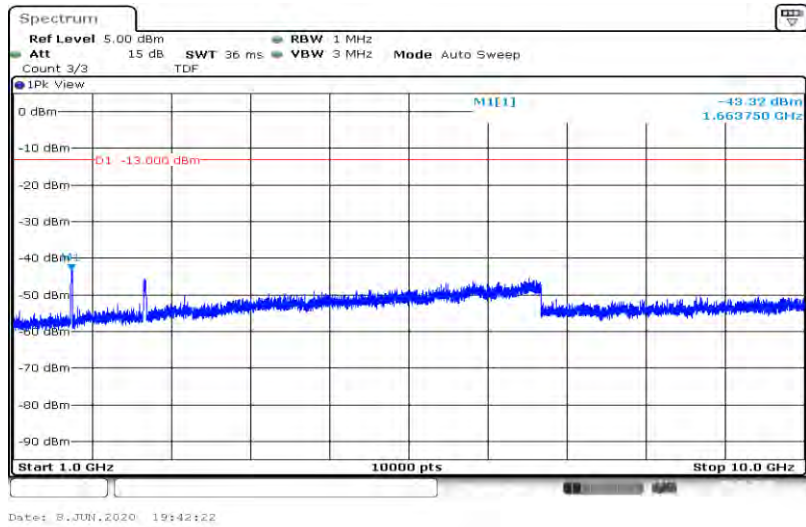

Band26-15MHz-16QAM-26865-75RB#0-Range2:1000~10000MHz