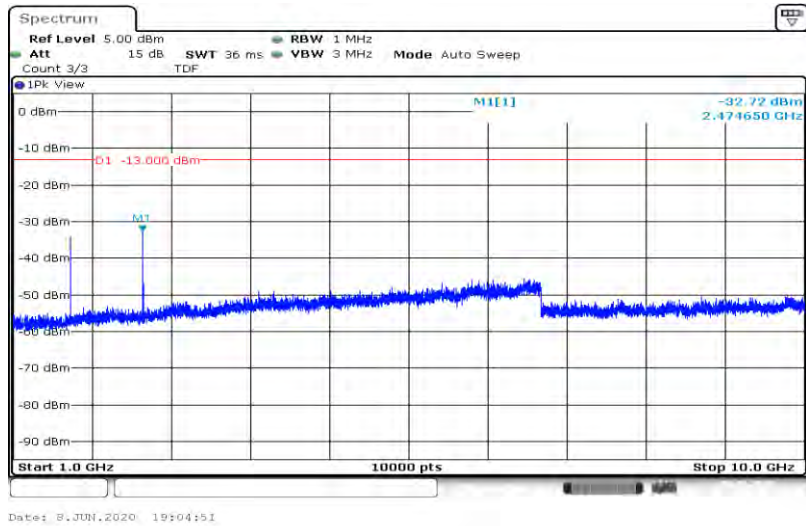

Band26-1.4MHz-16QAM-26797-6RB#0-Range2:1000~10000MHz