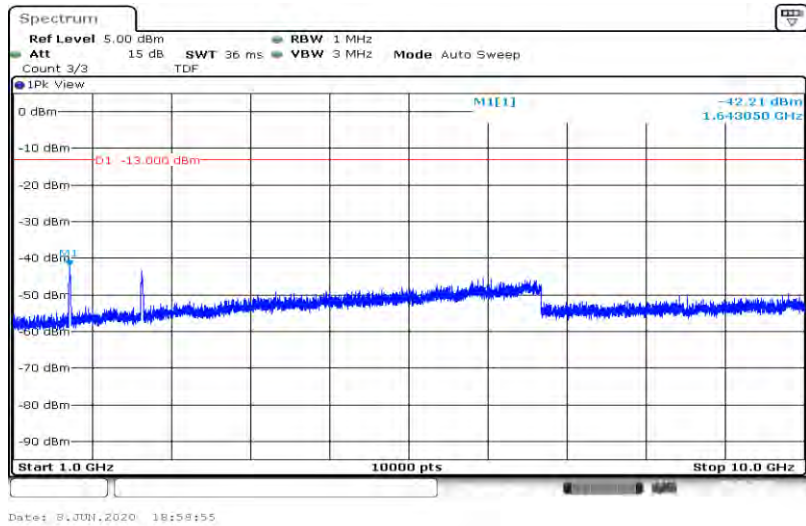

Band26-15MHz-QPSK-26965-75RB#0-Range1:30~1000MHz

Band26-15MHz-QPSK-26965-75RB#0-Range2:1000~10000MHz

Band26-15MHz-16QAM-26765-75RB#0-Range1:30~1000MHz

Band26-15MHz-16QAM-26765-75RB#0-Range2:1000~10000MHz