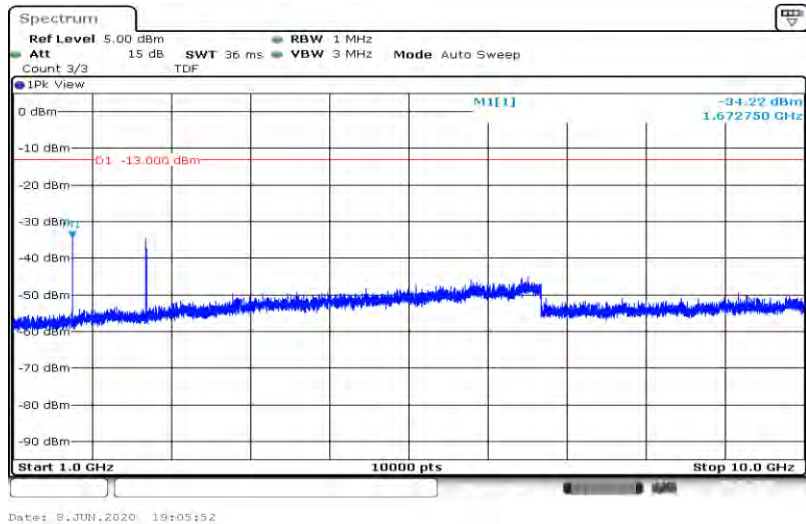

Band26-1.4MHz-16QAM-26797-6RB#0-Range1:30~1000MHz

Band26-1.4MHz-16QAM-26797-6RB#0-Range2:1000~10000MHz

Band26-1.4MHz-16QAM-26915-6RB#0-Range1:30~1000MHz

Band26-1.4MHz-16QAM-26915-6RB#0-Range2:1000~10000MHz