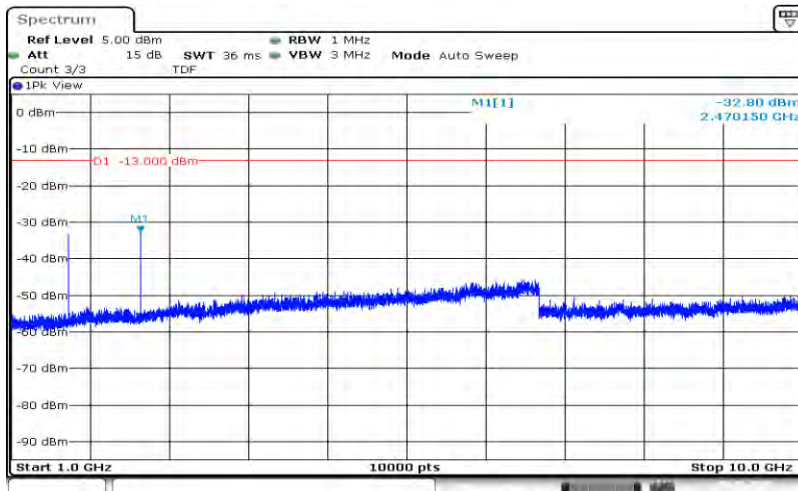

Date: 8 JUN 2020 18:30:24

Band26-1.4MHz-QPSK-26740-6RB#0-Range2:1000~10000MHz

Date: 9.JUN.2020 18:30:48

Band26-1.4MHz-QPSK-26783-6RB#0-Range1:30~1000MHz

Date: 9.JUN.2020 18:32:11

Band26-1.4MHz-QPSK-26783-6RB#0-Range2:1000~10000MHz