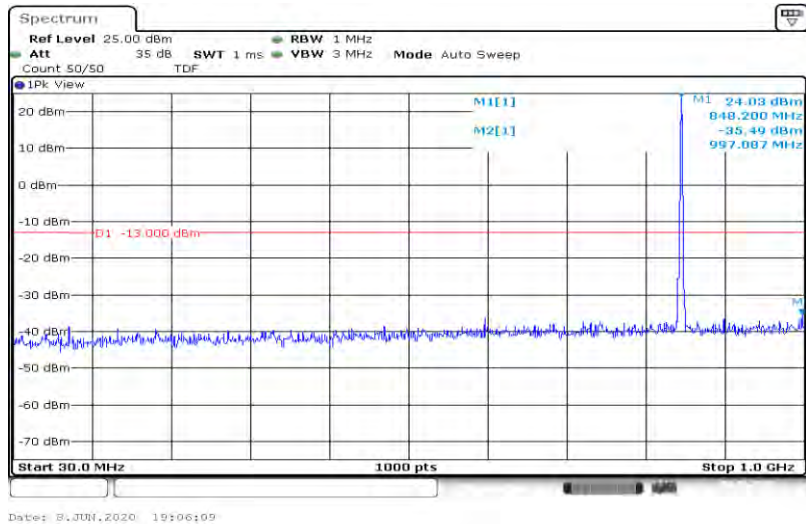

Band26-1.4MHz-QPSK-27033-6RB#0-Range1:30~1000MHz