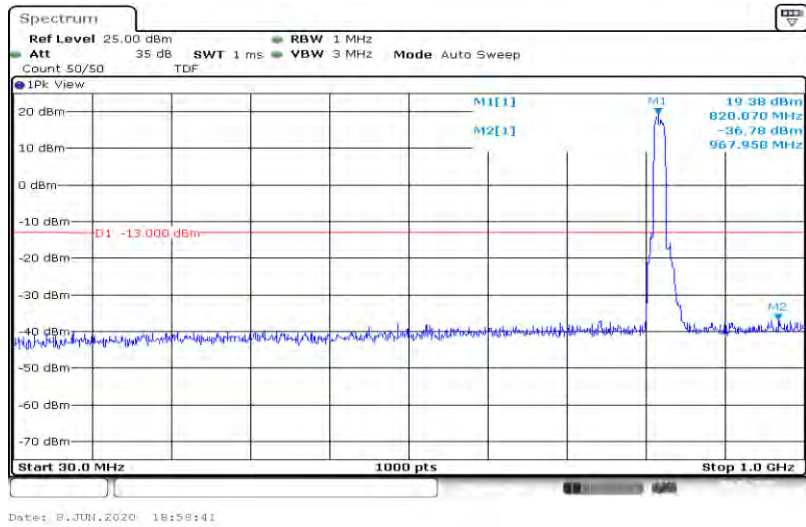

Band26-15MHz-16QAM-26765-75RB#0-Range1:30~1000MHz