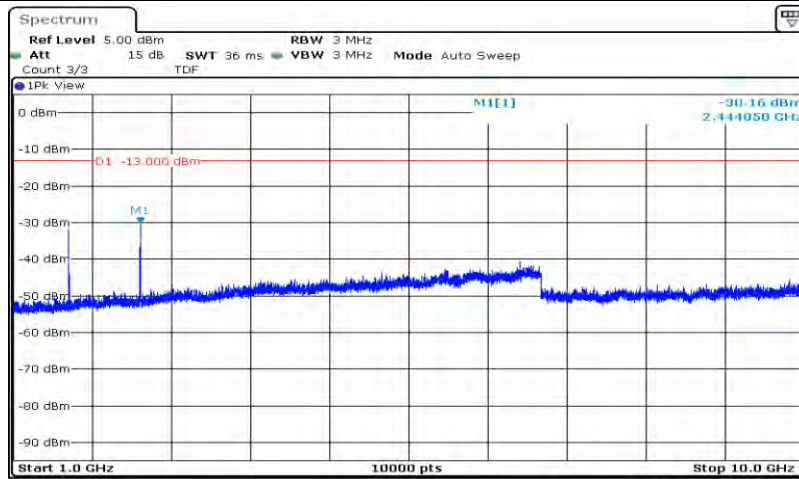

# Test Graphs

Band26-1.4MHz-QPSK-26697-6RB#0-Range1:30~1000MHz

Date: 8 JUN 2020 18:28:57

Band26-1.4MHz-QPSK-26697-6RB#0-Range2:1000~10000MHz

Date: 8 JUN 2020 18:29:11

Band26-1.4MHz-QPSK-26740-6RB#0-Range1:30~1000MHz