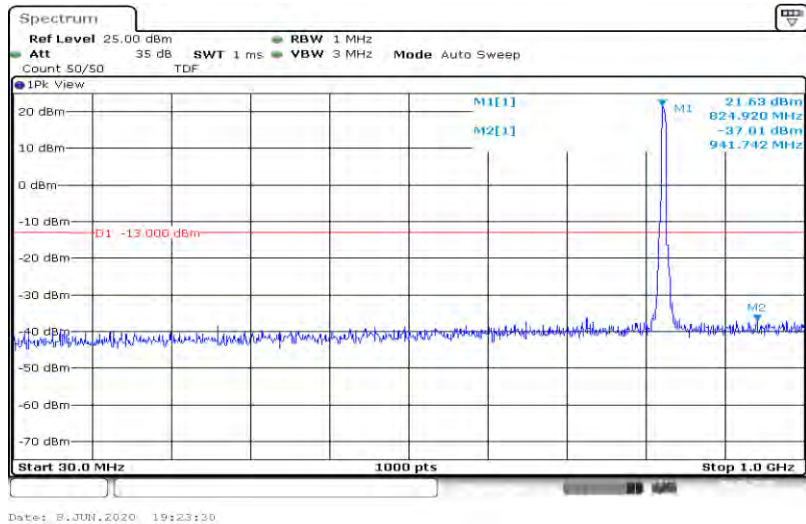

Band26-5MHz-16QAM-26815-25RB#0-Range1:30~1000MHz