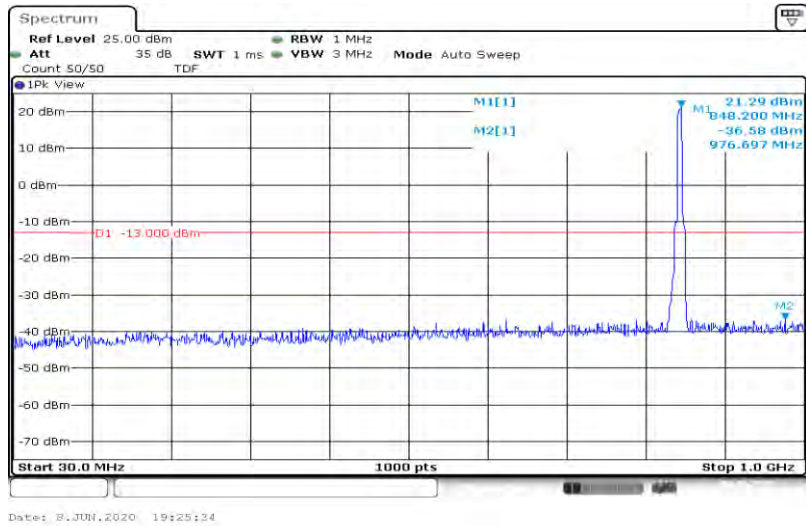

Band26-5MHz-16QAM-26815-25RB#0-Range1:30~1000MHz

Band26-5MHz-16QAM-26815-25RB#0-Range2:1000~10000MHz

Band26-5MHz-16QAM-26915-25RB#0-Range1:30~1000MHz

Band26-5MHz-16QAM-26915-25RB#0-Range2:1000~10000MHz

Band26-5MHz-16QAM-27015-25RB#0-Range1:30~1000MHz