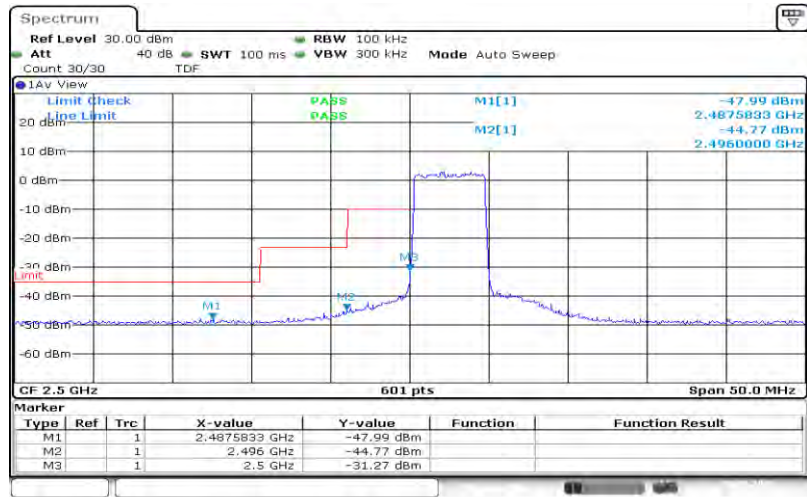

Band7-5MHz-16QAM-20775-25RB#0

Date: 9 JUN 2020 11:07:28