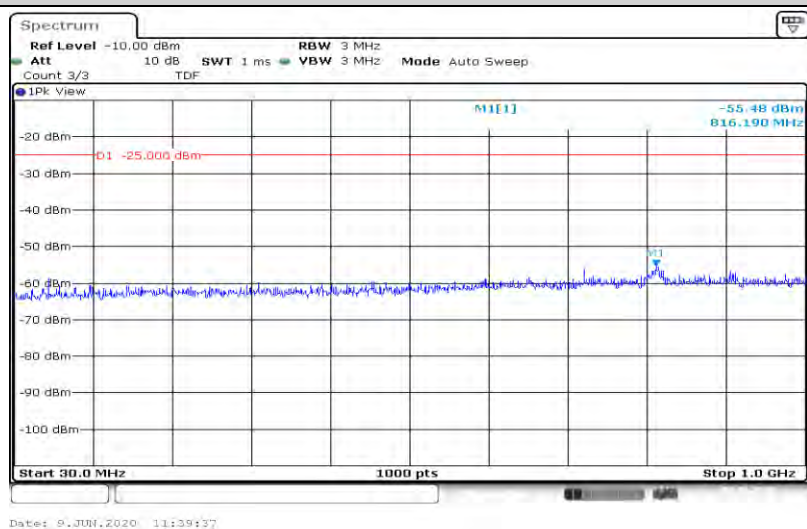

Band7-20MHz-QPSK-20850-100RB#0-Range1:30~1000MHz