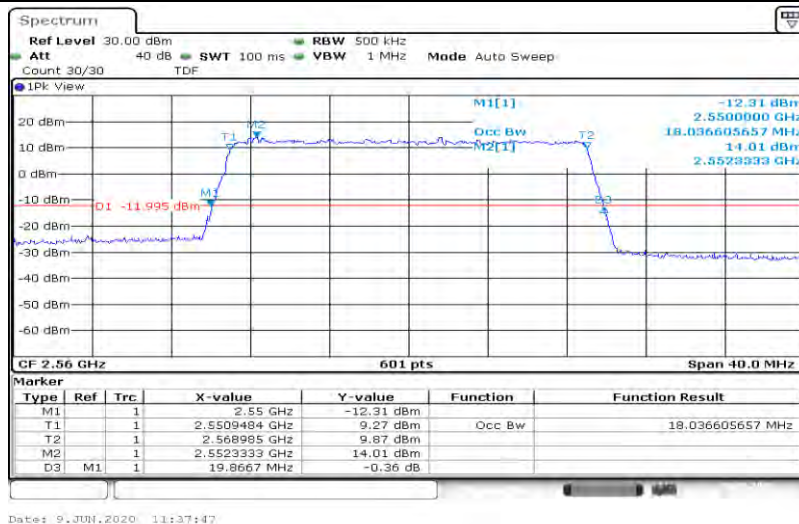

Band7-20MHz-16QAM-20850-100RB#0-18.103

Band7-20MHz-16QAM-21100-100RB#0-18.037

Band7-20MHz-16QAM-21350-100RB#0-18.103