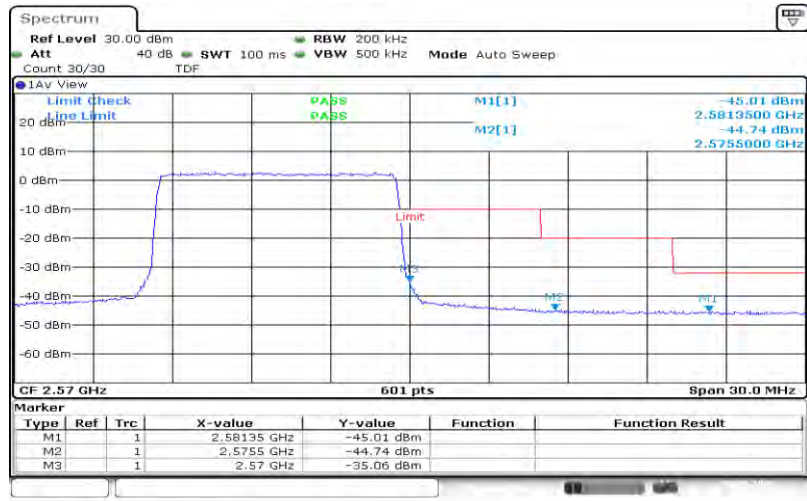

Band7-10MHz-QPSK-21400-50RB#0

Date: 9 JUN 2020 11:16:07