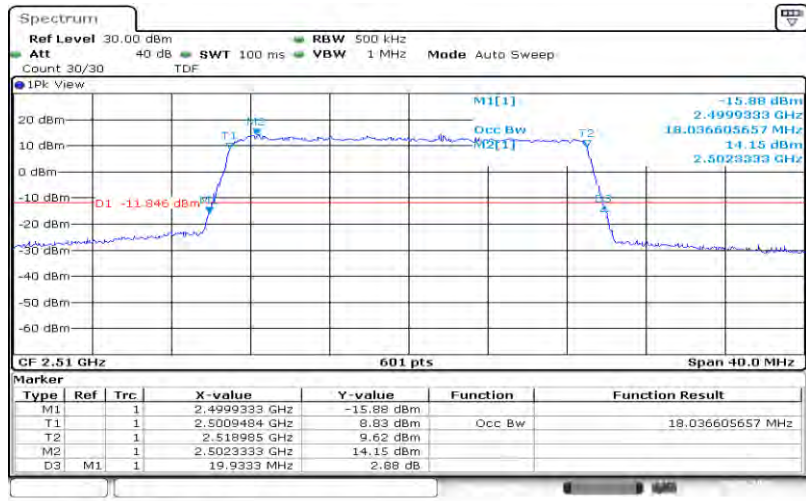

### Band7-20MHz-QPSK-20850-100RB#0-18.037

Date: 9 JUN 2020 11:36:56