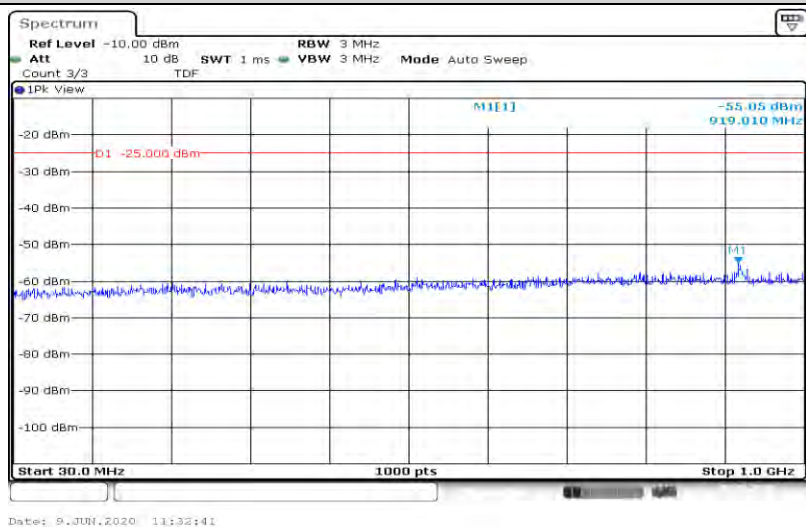

Band7-15MHz-16QAM-21375-75RB#0-Range1:30~1000MHz