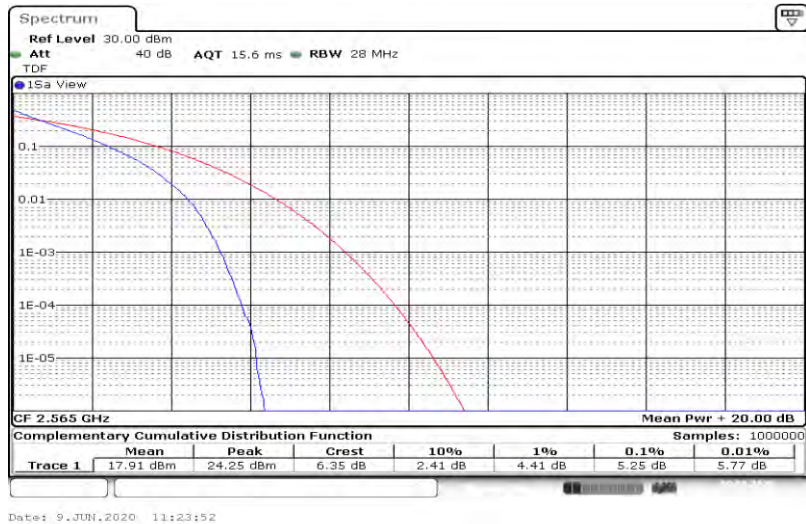

Band7-10MHz-QPSK-21400-50RB#0