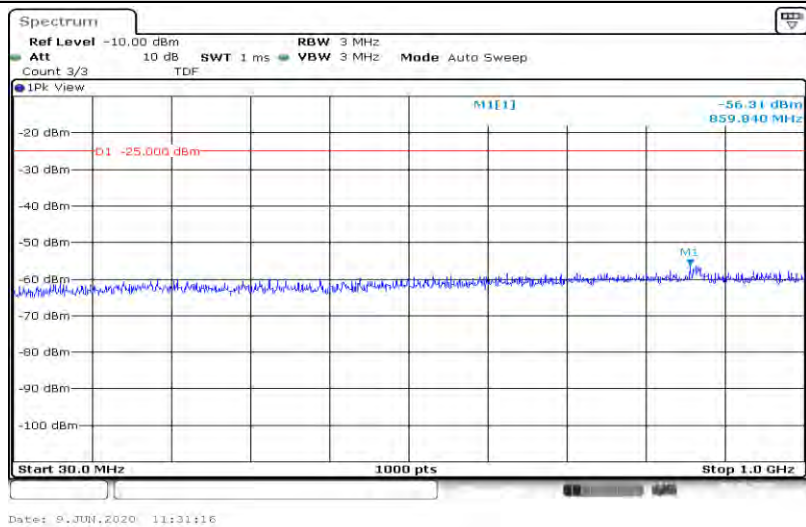

Band7-15MHz-16QAM-20825-75RB#0-Range1:30~1000MHz

Band7-15MHz-16QAM-20825-75RB#0-Range2:1000~3000MHz

Band7-15MHz-16QAM-20825-75RB#0-Range3:3000~26500MHz

Band7-15MHz-16QAM-21100-75RB#0-Range1:30~1000MHz

Band7-15MHz-16QAM-21100-75RB#0-Range2:1000~3000MHz