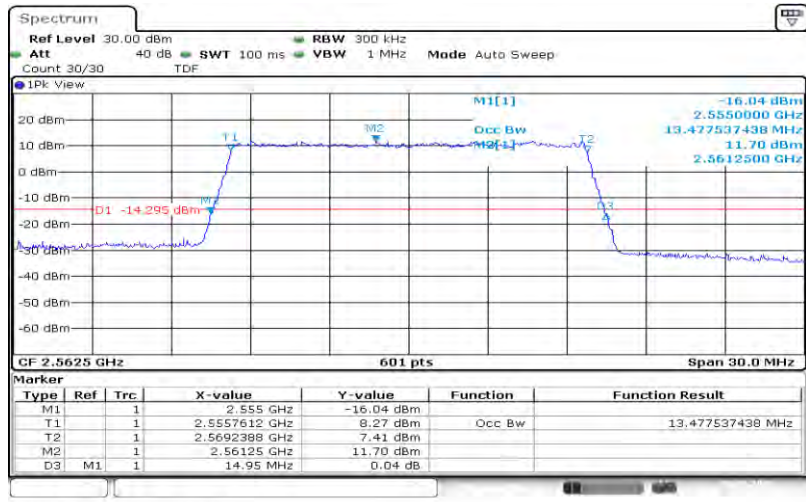

Band7-15MHz-16QAM-21375-75RB#0-13.478

Date: 9 JUN 2020 11:27:35