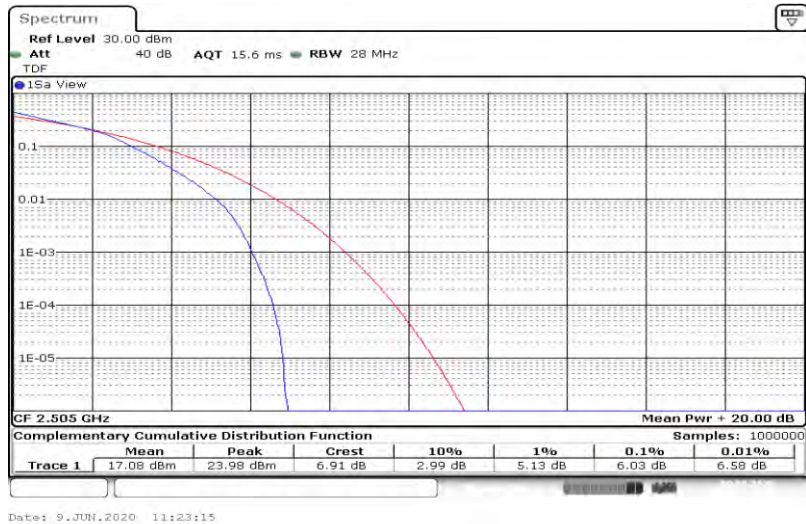

Band7-10MHz-16QAM-20800-50RB#0