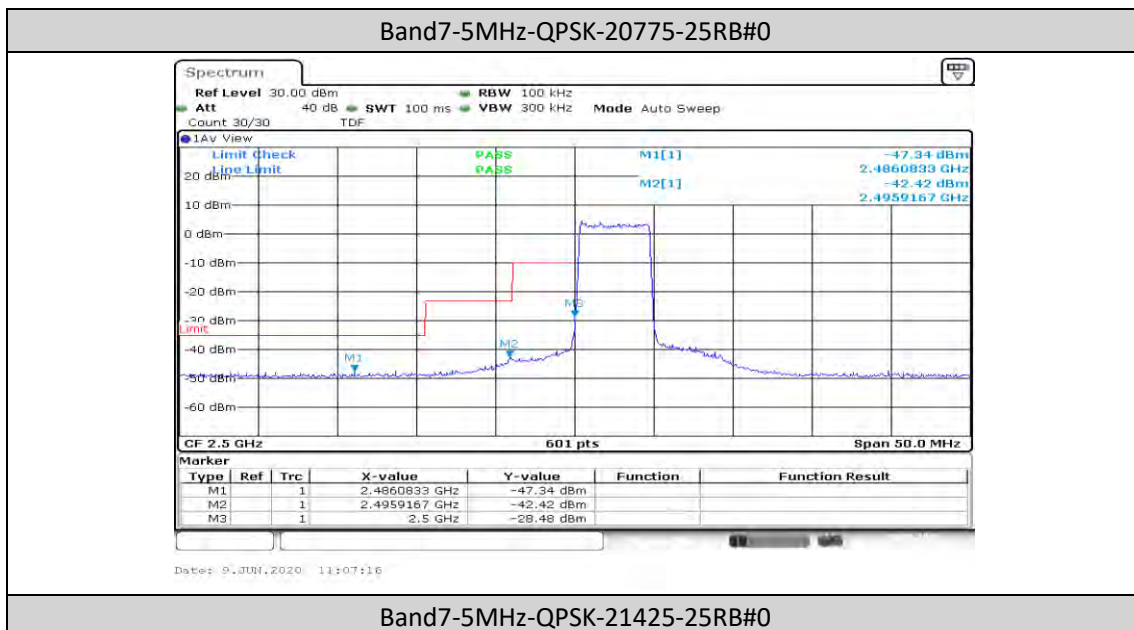

Appendix D: Band Edge

Test Result

Band	Bandwidth	Modulation	Channel	RB Configuration	Result(dBm)	Verdict
Band7	5MHz	QPSK	20775	25RB#0	-47.34,-42.42,-28.48	PASS
Band7	5MHz	QPSK	21425	25RB#0	-46.89,-46.23,-30.90	PASS
Band7	5MHz	16QAM	20775	25RB#0	-47.99,-44.77,-31.27	PASS
Band7	5MHz	16QAM	21425	25RB#0	-46.50,-46.29,-33.69	PASS
Band7	10MHz	QPSK	20800	50RB#0	-45.09,-42.65,-33.71	PASS
Band7	10MHz	QPSK	21400	50RB#0	-45.01,-44.74,-35.06	PASS
Band7	10MHz	16QAM	20800	50RB#0	-45.30,-42.12,-35.83	PASS
Band7	10MHz	16QAM	21400	50RB#0	-45.01,-44.39,-36.26	PASS
Band7	15MHz	QPSK	20825	75RB#0	-42.78,-38.43,-32.32	PASS
Band7	15MHz	QPSK	21375	75RB#0	-43.74,-43.13,-34.84	PASS
Band7	15MHz	16QAM	20825	75RB#0	-43.22,-38.88,-35.01	PASS
Band7	15MHz	16QAM	21375	75RB#0	-43.64,-42.90,-38.16	PASS
Band7	20MHz	QPSK	20850	100RB#0	-38.39,-35.28,-31.63	PASS
Band7	20MHz	QPSK	21350	100RB#0	-42.13,-41.75,-37.15	PASS
Band7	20MHz	16QAM	20850	100RB#0	-39.57,-36.34,-33.41	PASS
Band7	20MHz	16QAM	21350	100RB#0	-42.08,-41.39,-38.05	PASS

Test Graphs