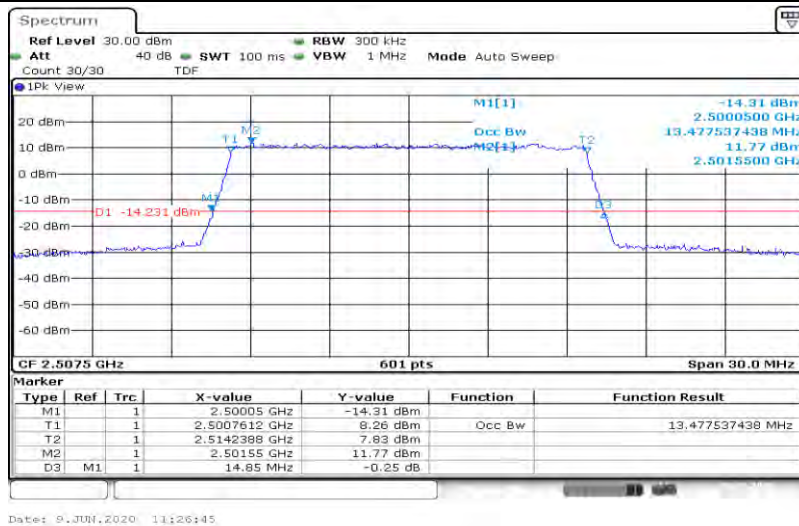

Band7-15MHz-16QAM-20825-75RB#0-13.478