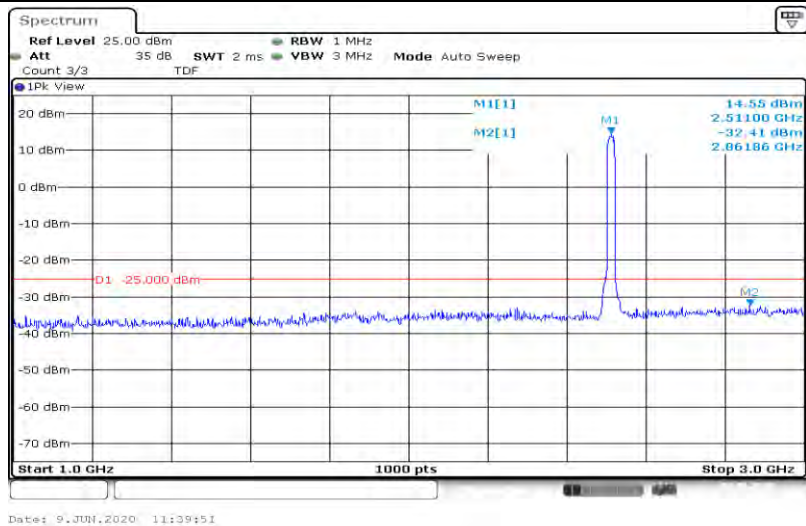

Band7-20MHz-QPSK-20850-100RB#0-Range2:1000~3000MHz