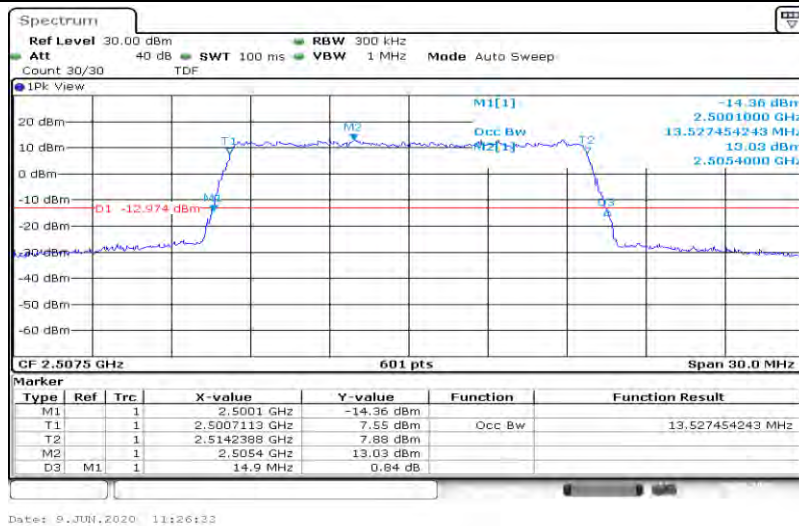

Band7-10MHz-16QAM-20800-50RB#0-8.985

Band7-10MHz-16QAM-21100-50RB#0-8.985

Band7-10MHz-16QAM-21400-50RB#0-8.985

Band7-15MHz-QPSK-20825-75RB#0-13.527

Band7-15MHz-QPSK-21100-75RB#0-13.478

Band7-15MHz-QPSK-21375-75RB#0-13.478