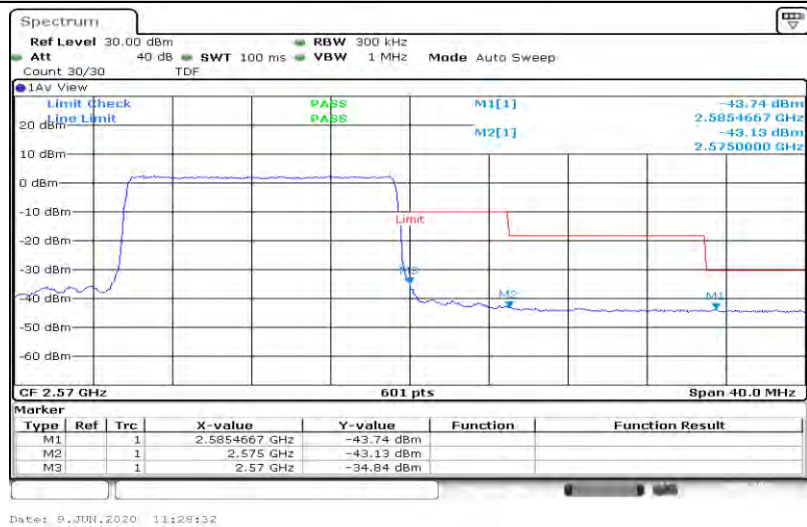

Band7-15MHz-QPSK-21375-75RB#0

Band7-15MHz-16QAM-20825-75RB#0