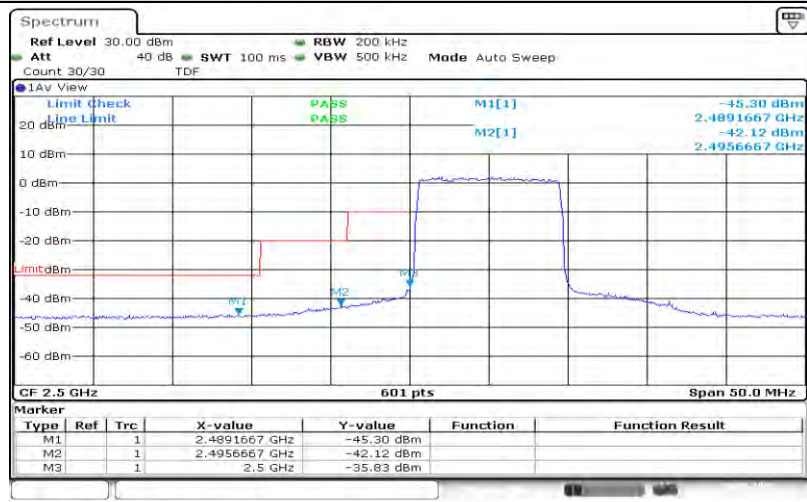

Band7-10MHz-16QAM-20800-50RB#0

Date: 9 JUN 2020 11:17:52

Band7-10MHz-16QAM-21400-50RB#0