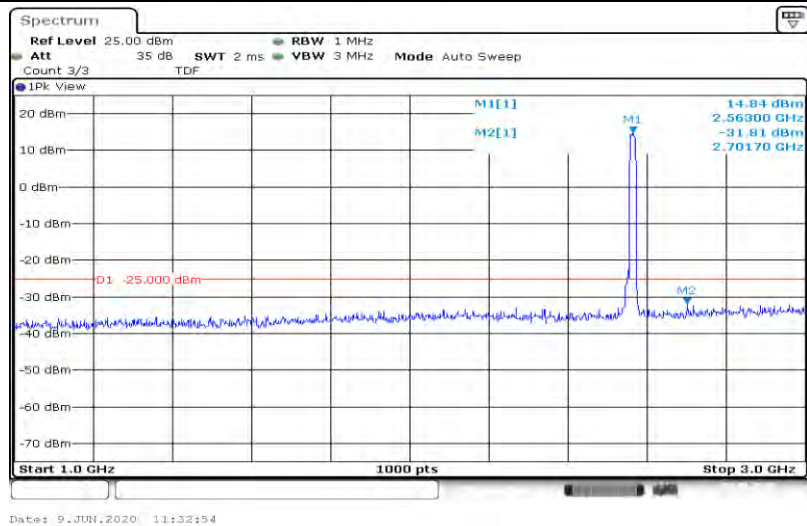

Band7-15MHz-16QAM-21375-75RB#0-Range2:1000~3000MHz