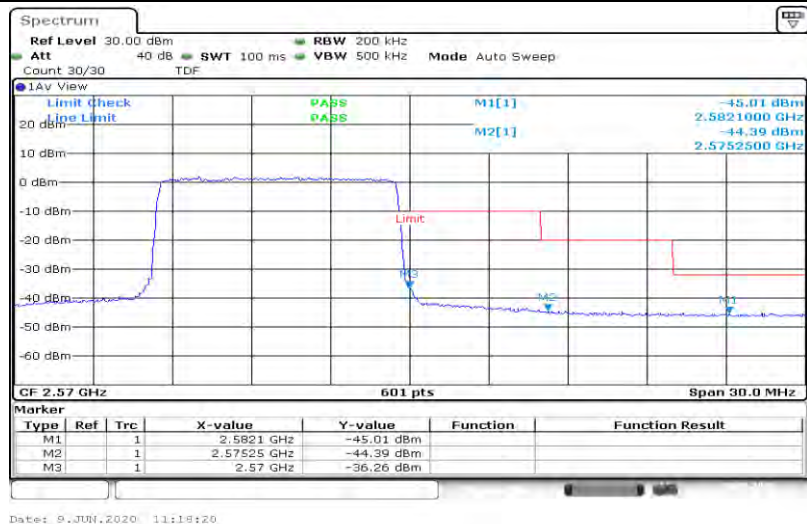

Band7-15MHz-QPSK-20825-75RB#0

Band7-15MHz-QPSK-21375-75RB#0

Band7-15MHz-16QAM-20825-75RB#0