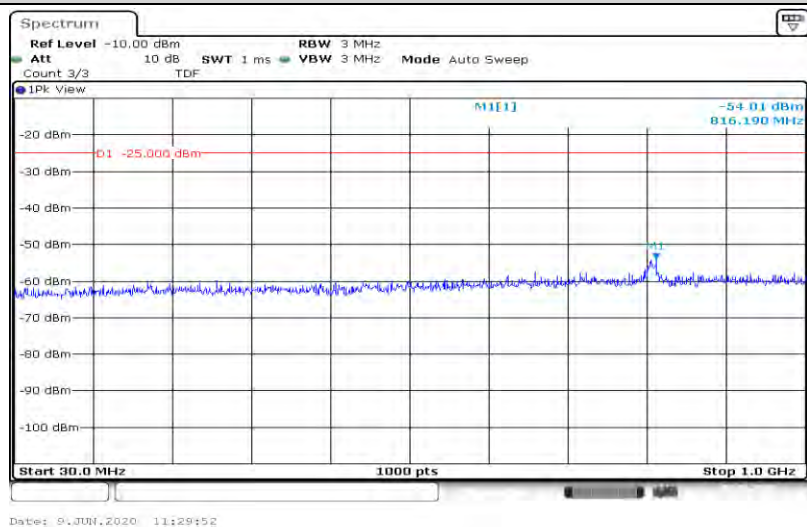

Band7-15MHz-16QAM-20825-75RB#0-Range1:30~1000MHz