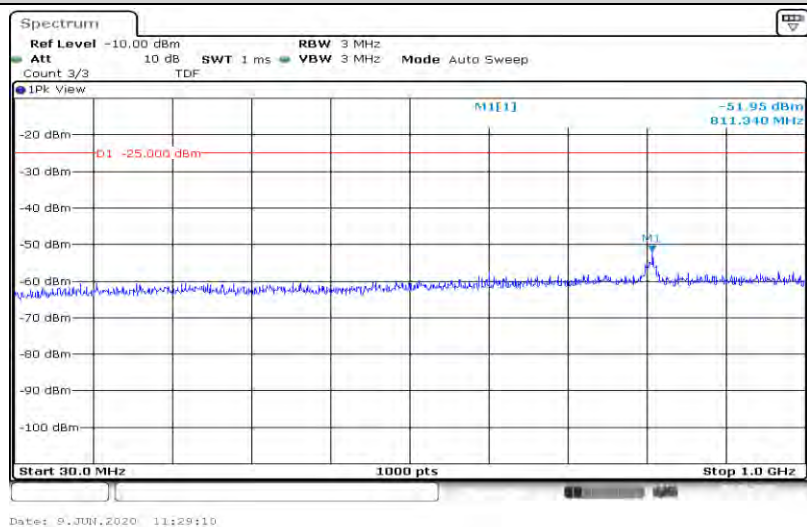

Band7-15MHz-QPSK-20825-75RB#0-Range1:30~1000MHz