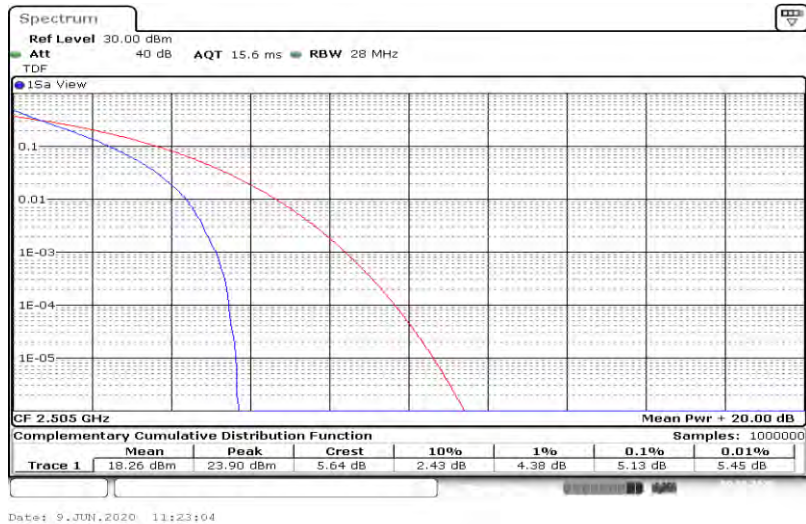

# Test Graphs

Band7-5MHz-QPSK-20775-25RB#0

Band7-5MHz-QPSK-21100-25RB#0

Band7-5MHz-QPSK-21425-25RB#0

Band7-5MHz-16QAM-20775-25RB#0

Band7-5MHz-16QAM-21100-25RB#0

Band7-5MHz-16QAM-21425-25RB#0

Band7-10MHz-QPSK-20800-50RB#0