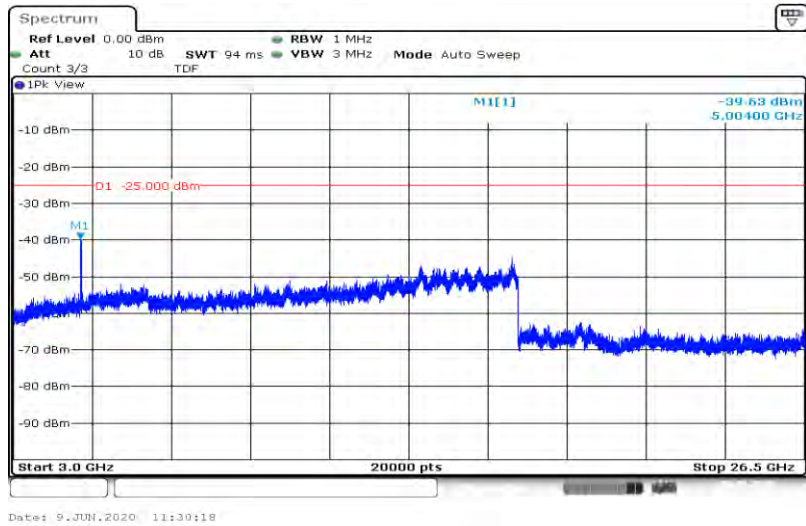

Band7-15MHz-16QAM-20825-75RB#0-Range3:3000~26500MHz