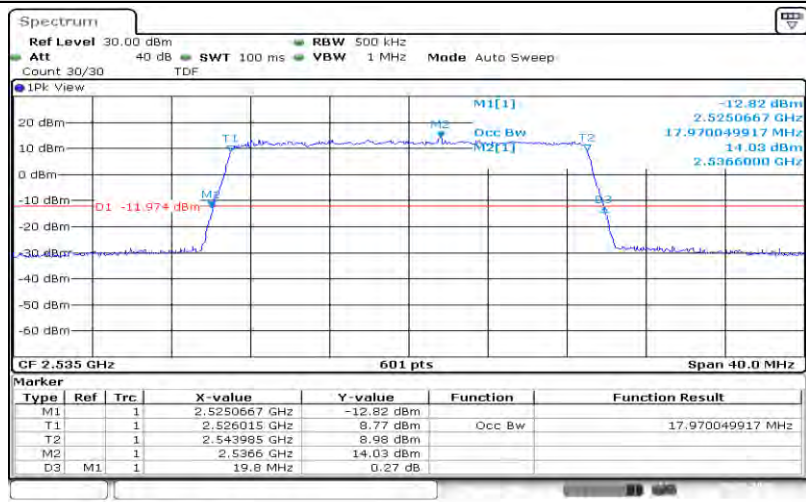

Band7-20MHz-QPSK-21100-100RB#0-17.97

Date: 9 JUN 2020 11:37:20

Band7-20MHz-QPSK-21350-100RB#0-18.037