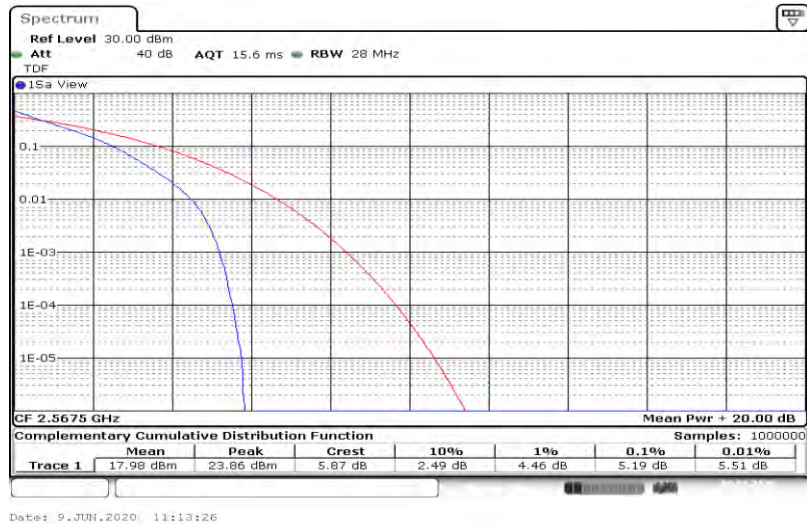

# Test Graphs

Band7-5MHz-QPSK-20775-25RB#0

Band7-5MHz-QPSK-21100-25RB#0

Band7-5MHz-QPSK-21425-25RB#0

Band7-5MHz-16QAM-20775-25RB#0

Band7-5MHz-16QAM-21100-25RB#0

Band7-5MHz-16QAM-21425-25RB#0

Band7-10MHz-QPSK-20800-50RB#0