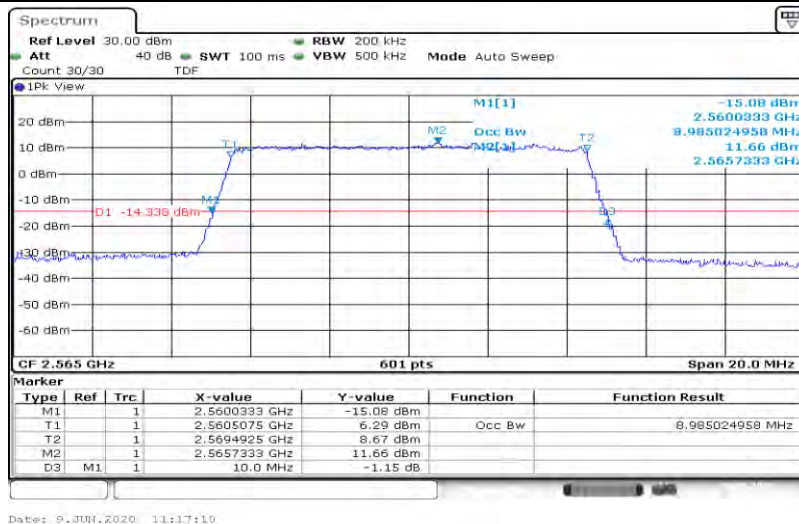

Band7-15MHz-QPSK-20825-75RB#0-13.527

Band7-15MHz-QPSK-21100-75RB#0-13.478

Band7-15MHz-QPSK-21375-75RB#0-13.478