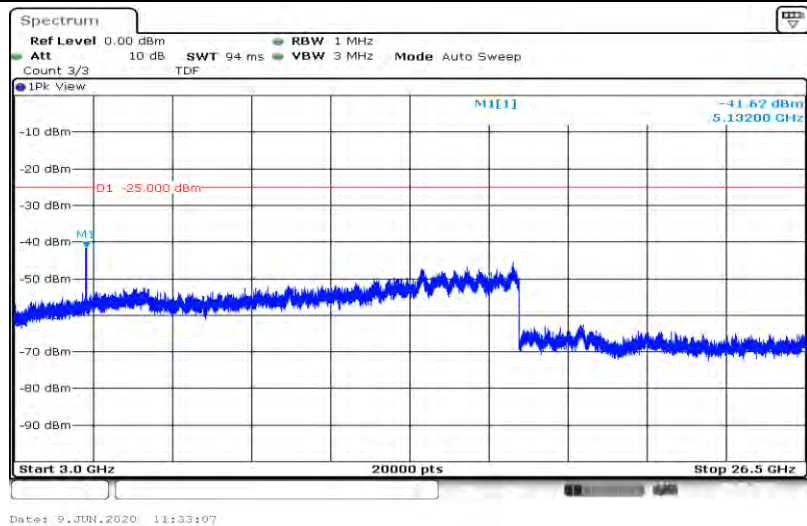

Band7-15MHz-16QAM-21100-75RB#0-Range3:3000~26500MHz

Band7-15MHz-16QAM-21375-75RB#0-Range1:30~1000MHz

Band7-15MHz-16QAM-21375-75RB#0-Range2:1000~3000MHz

Band7-15MHz-16QAM-21375-75RB#0-Range3:3000~26500MHz