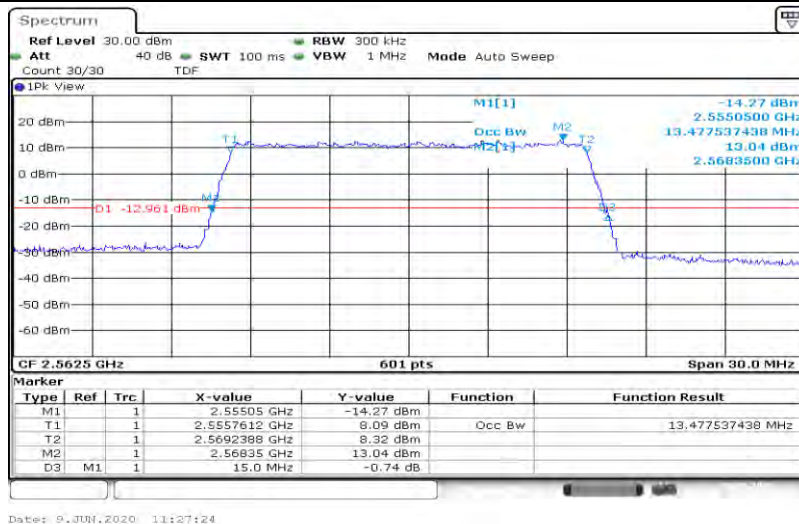

Band7-10MHz-16QAM-20800-50RB#0-8.985

Band7-10MHz-16QAM-21100-50RB#0-8.985

Band7-10MHz-16QAM-21400-50RB#0-8.985

Band7-15MHz-QPSK-20825-75RB#0-13.527

Band7-15MHz-QPSK-21100-75RB#0-13.478

Band7-15MHz-QPSK-21375-75RB#0-13.478