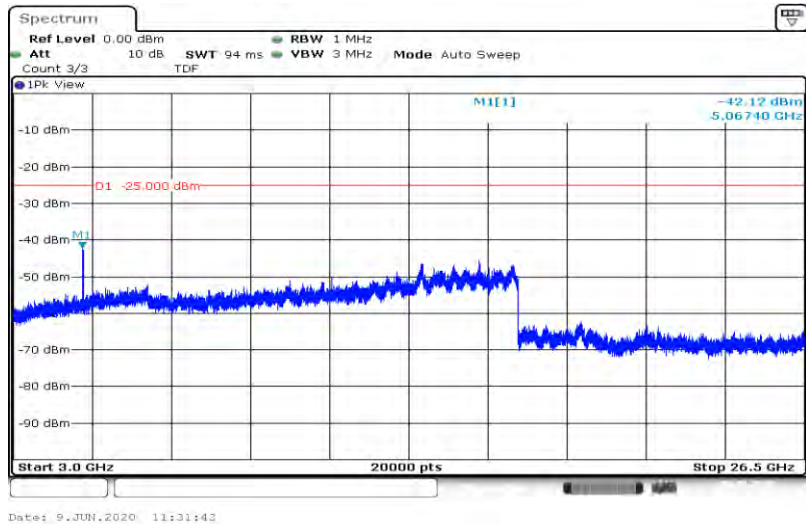

Band7-15MHz-16QAM-21100-75RB#0-Range3:3000~26500MHz