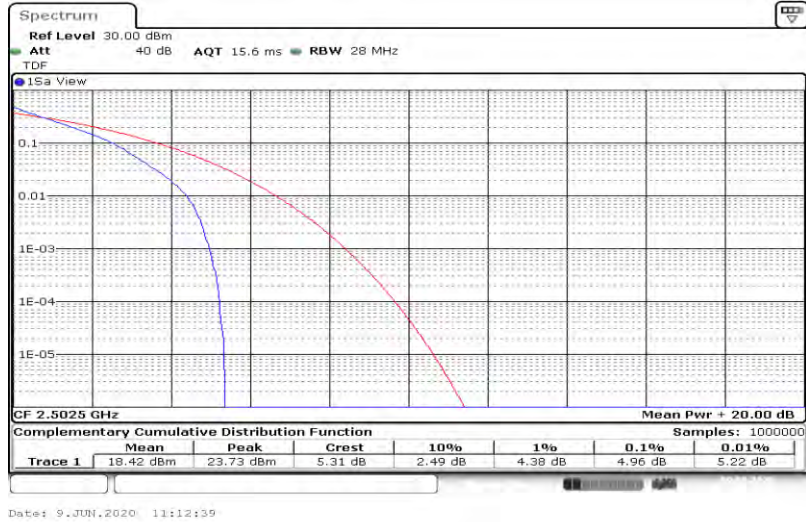

Test Graphs

Band7-5MHz-QPSK-20775-25RB#0