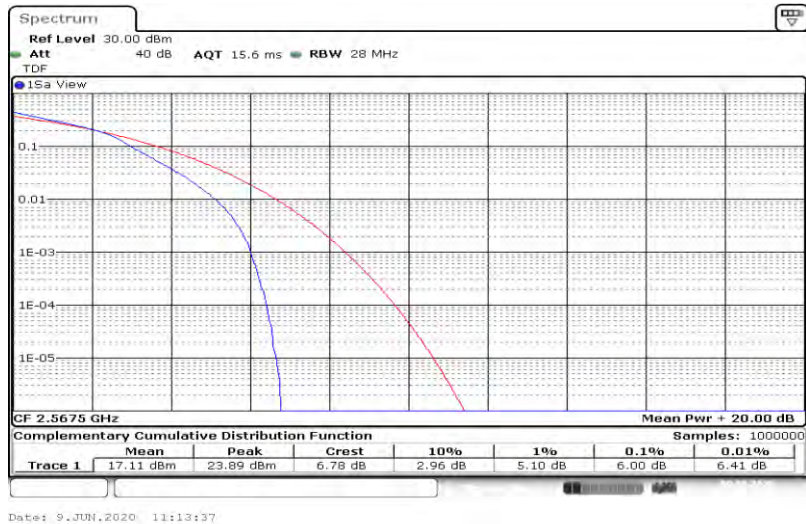

# Test Graphs

Band7-5MHz-QPSK-20775-25RB#0

Band7-5MHz-QPSK-21100-25RB#0

Band7-5MHz-QPSK-21425-25RB#0

Band7-5MHz-16QAM-20775-25RB#0

Band7-5MHz-16QAM-21100-25RB#0

Band7-5MHz-16QAM-21425-25RB#0

Band7-10MHz-QPSK-20800-50RB#0