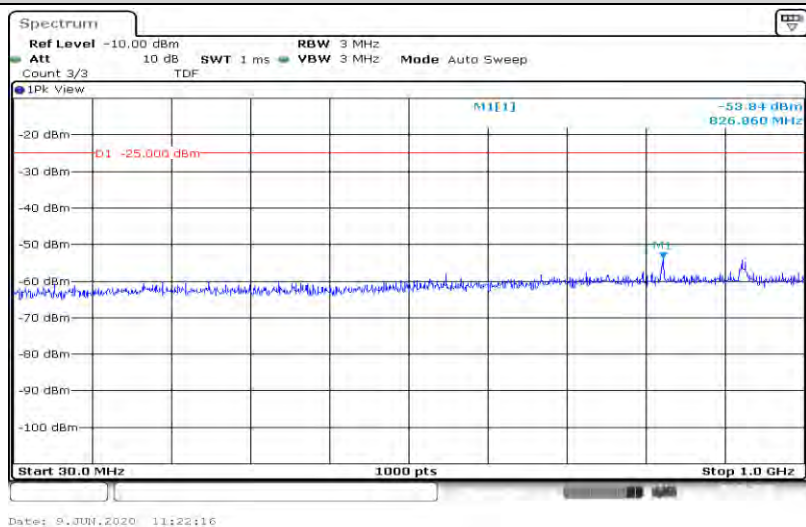

Band7-10MHz-16QAM-21400-50RB#0-Range1:30~1000MHz