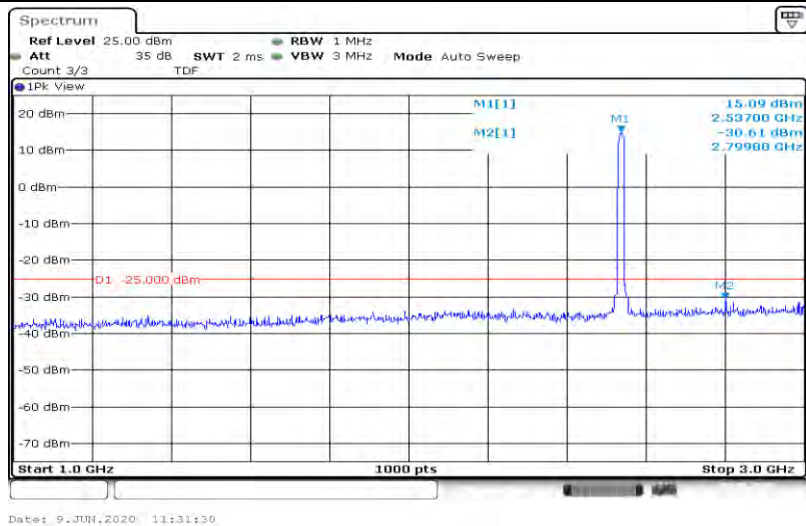

Band7-15MHz-16QAM-20825-75RB#0-Range1:30~1000MHz

Band7-15MHz-16QAM-20825-75RB#0-Range2:1000~3000MHz

Band7-15MHz-16QAM-20825-75RB#0-Range3:3000~26500MHz

Band7-15MHz-16QAM-21100-75RB#0-Range1:30~1000MHz

Band7-15MHz-16QAM-21100-75RB#0-Range2:1000~3000MHz