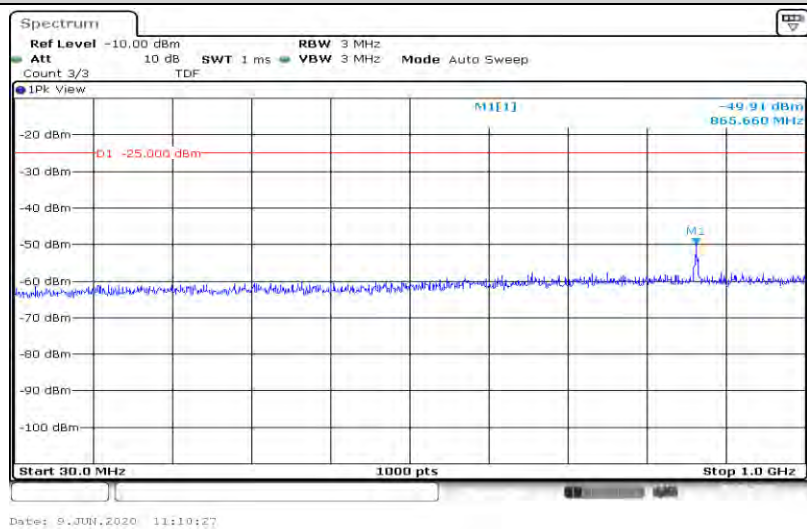

Band7-5MHz-16QAM-21100-25RB#0-Range1:30~1000MHz