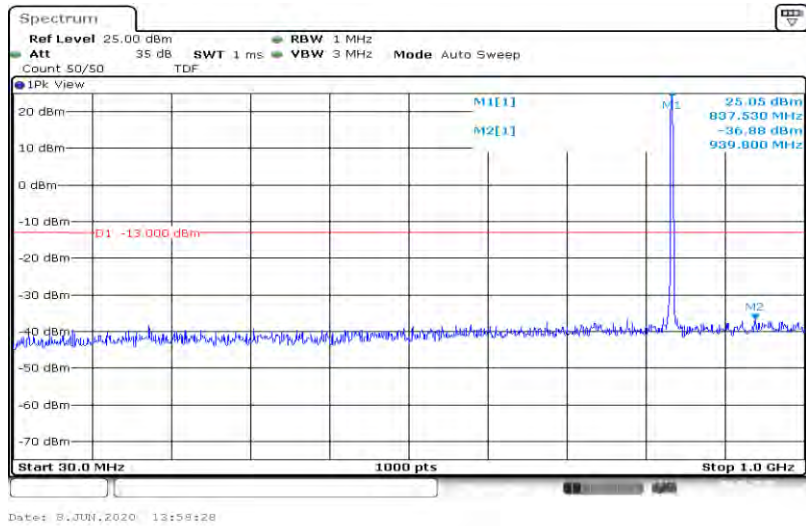

Band5-1.4MHz-QPSK-20525-6RB#0-Range1:30~1000MHz