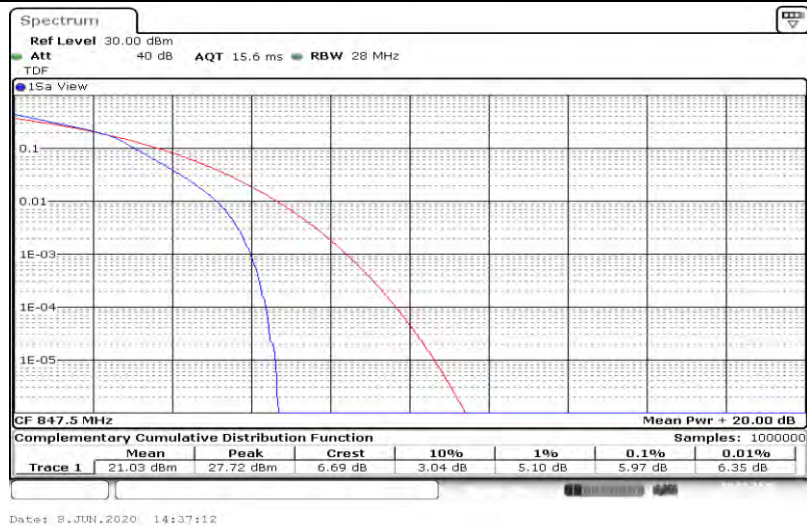

Band5-3MHz-16QAM-20635-15RB#0