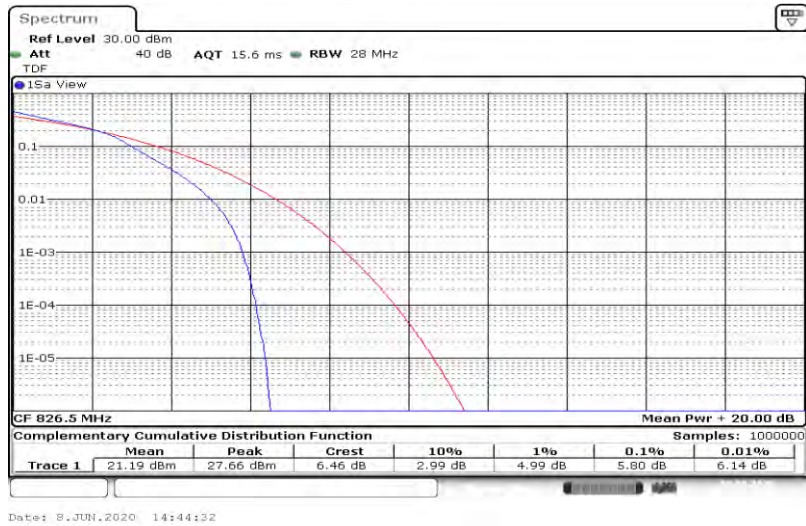

Band5-5MHz-16QAM-20425-25RB#0