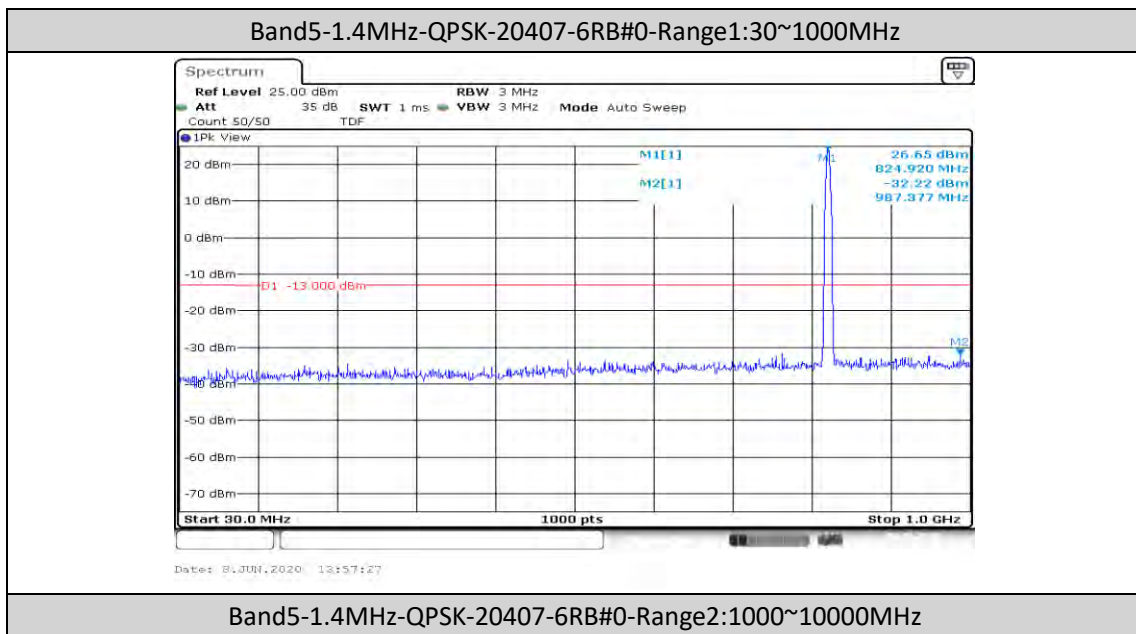

Band 5	10MHz	QPSK	20600	50RB#0	Range2:1000~10000M Hz	-40.8 2	PASS
Band 5	10MHz	16QAM	20450	50RB#0	Range1:30~1000MHz	-37.0 5	PASS
Band 5	10MHz	16QAM	20450	50RB#0	Range2:1000~10000M Hz	-41.8 8	PASS
Band 5	10MHz	16QAM	20525	50RB#0	Range1:30~1000MHz	-37.2	PASS
Band 5	10MHz	16QAM	20525	50RB#0	Range2:1000~10000M Hz	-37.1 1	PASS
Band 5	10MHz	16QAM	20600	50RB#0	Range1:30~1000MHz	-36.6	PASS
Band 5	10MHz	16QAM	20600	50RB#0	Range2:1000~10000M Hz	-41.2 9	PASS

Test Graphs