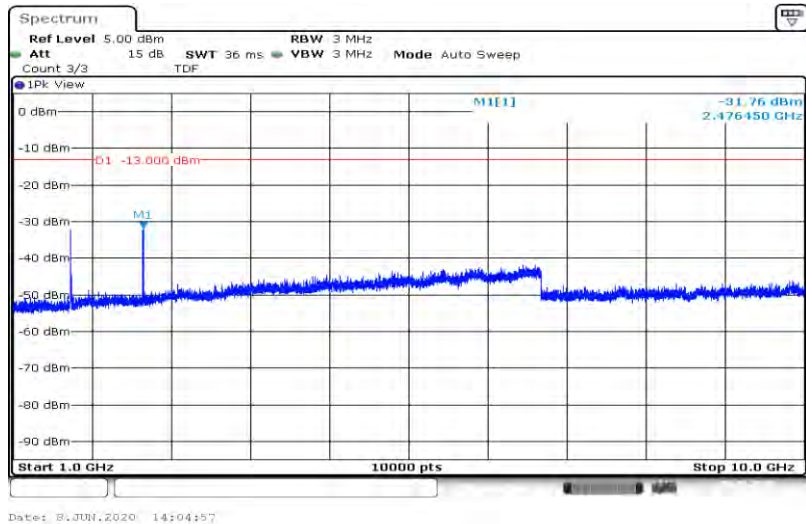

Band5-3MHz-QPSK-20415-15RB#0-Range2:1000~10000MHz