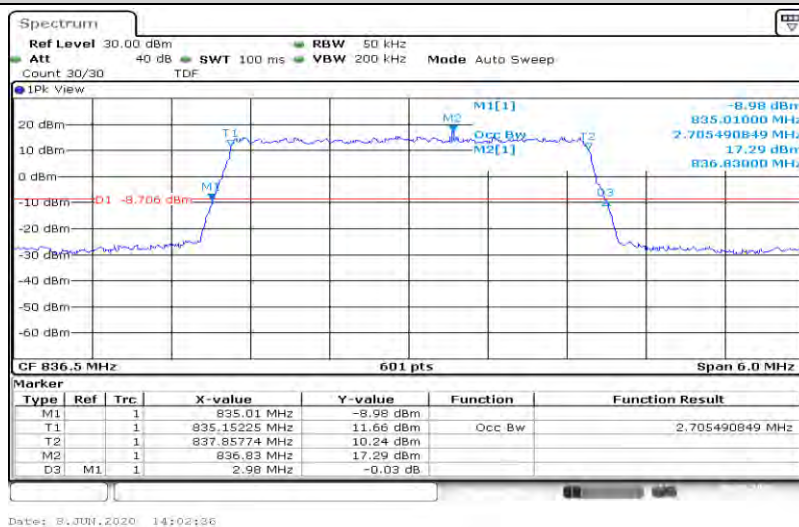

Band5-3MHz-QPSK-20525-15RB#0-2.705

Band5-3MHz-QPSK-20635-15RB#0-2.715