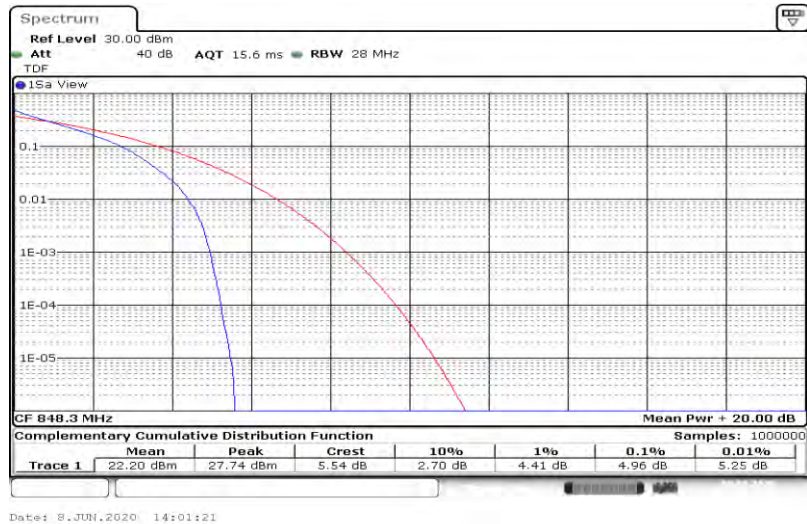

Band5-1.4MHz-QPSK-20643-6RB#0