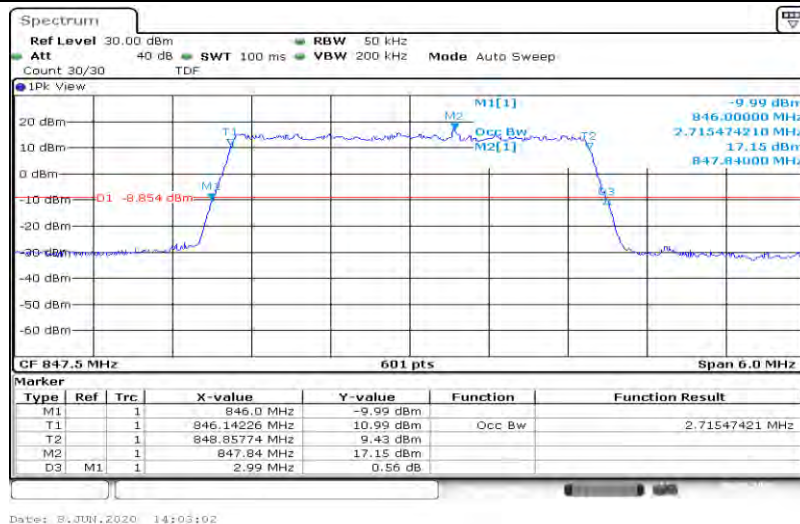

Band5-3MHz-16QAM-20415-15RB#0-2.696

Band5-3MHz-16QAM-20525-15RB#0-2.696

Band5-3MHz-16QAM-20635-15RB#0-2.696