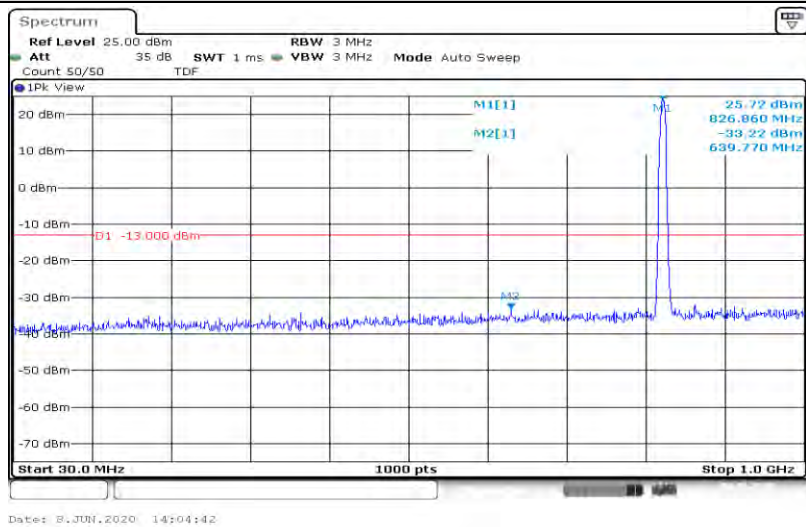

Band5-3MHz-QPSK-20415-15RB#0-Range1:30~1000MHz