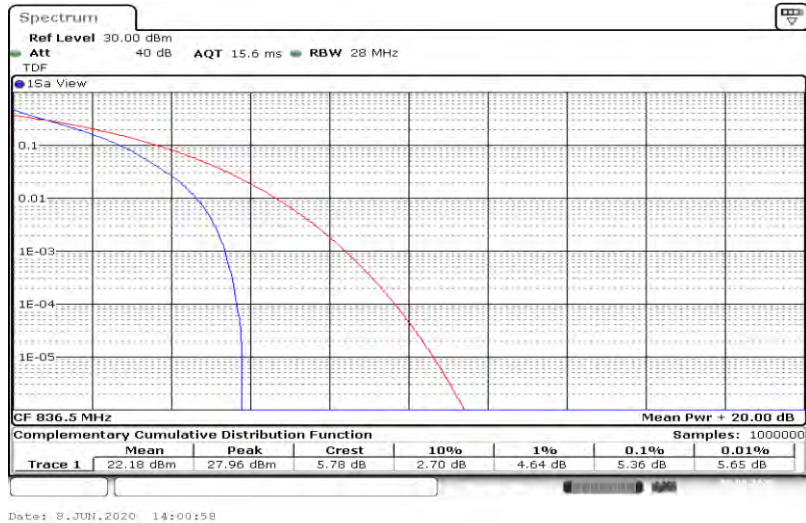

Band5-1.4MHz-QPSK-20525-6RB#0

Date: 8 JUN 2020 14:00:58