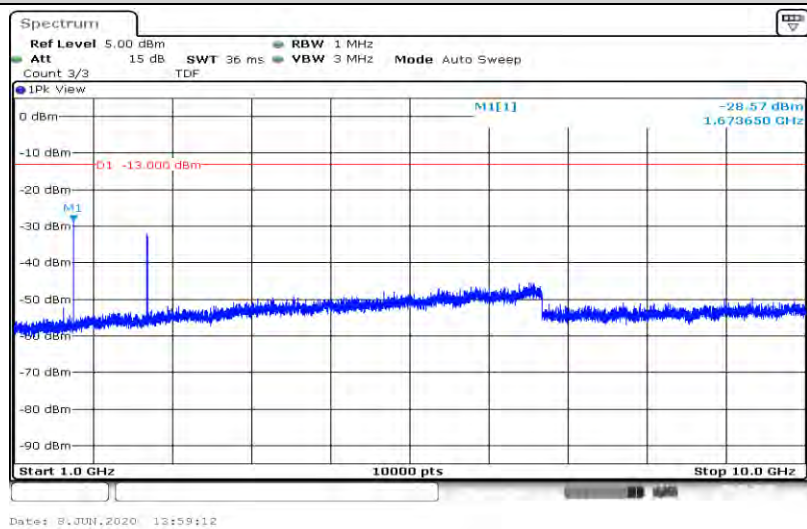

Band5-1.4MHz-16QAM-20407-6RB#0-Range1:30~1000MHz

Band5-1.4MHz-16QAM-20407-6RB#0-Range2:1000~10000MHz

Band5-1.4MHz-16QAM-20525-6RB#0-Range1:30~1000MHz

Band5-1.4MHz-16QAM-20525-6RB#0-Range2:1000~10000MHz

Band5-1.4MHz-16QAM-20643-6RB#0-Range1:30~1000MHz