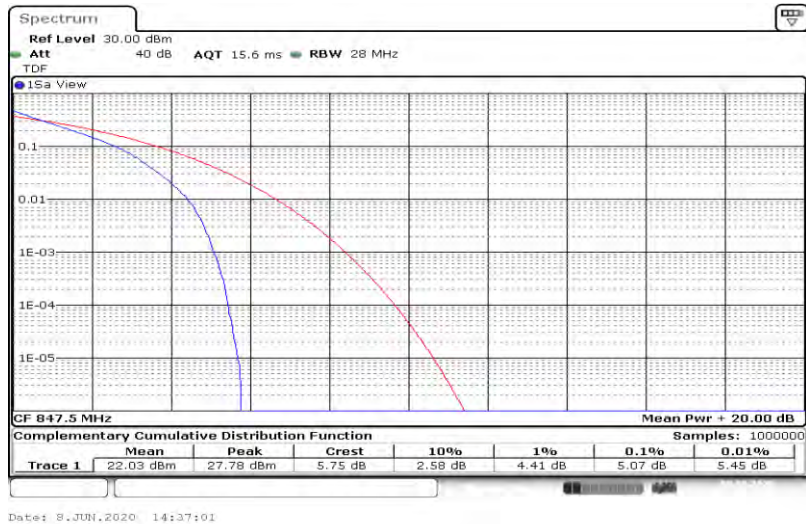

Band5-3MHz-QPSK-20635-15RB#0