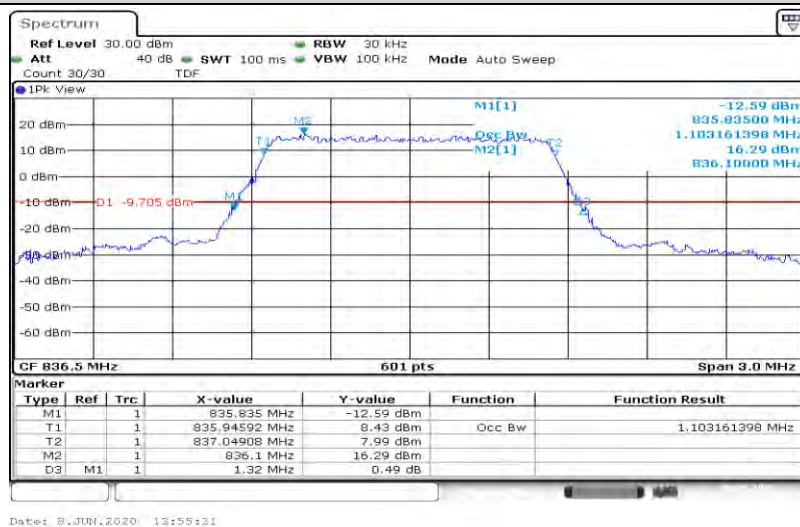

Test Graphs

Band5-1.4MHz-QPSK-20407-6RB#0-1.093

Band5-1.4MHz-QPSK-20525-6RB#0-1.098

Band5-1.4MHz-QPSK-20643-6RB#0-1.098

Band5-1.4MHz-16QAM-20407-6RB#0-1.103

Band5-1.4MHz-16QAM-20525-6RB#0-1.103

Band5-1.4MHz-16QAM-20643-6RB#0-1.098