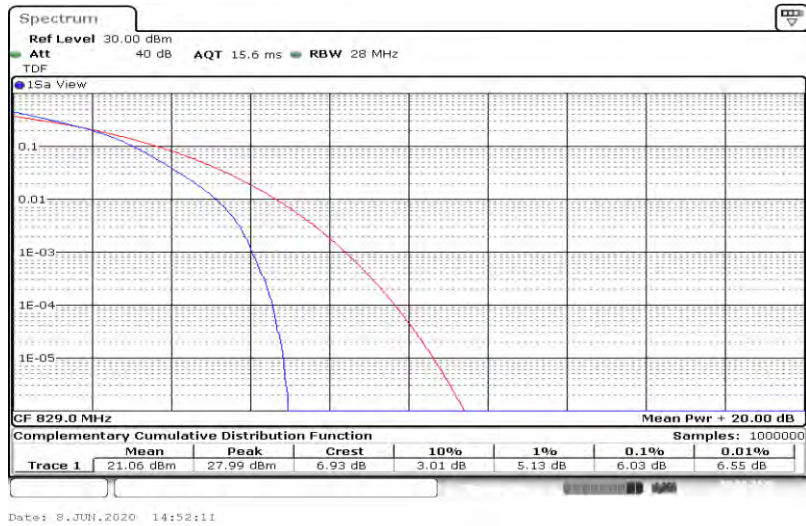

Band5-10MHz-QPSK-20525-50RB#0

Band5-10MHz-QPSK-20600-50RB#0

Band5-10MHz-16QAM-20450-50RB#0

Band5-10MHz-16QAM-20525-50RB#0

Band5-10MHz-16QAM-20600-50RB#0

Appendix C: 26dB Bandwidth and Occupied Bandwidth

Test Result