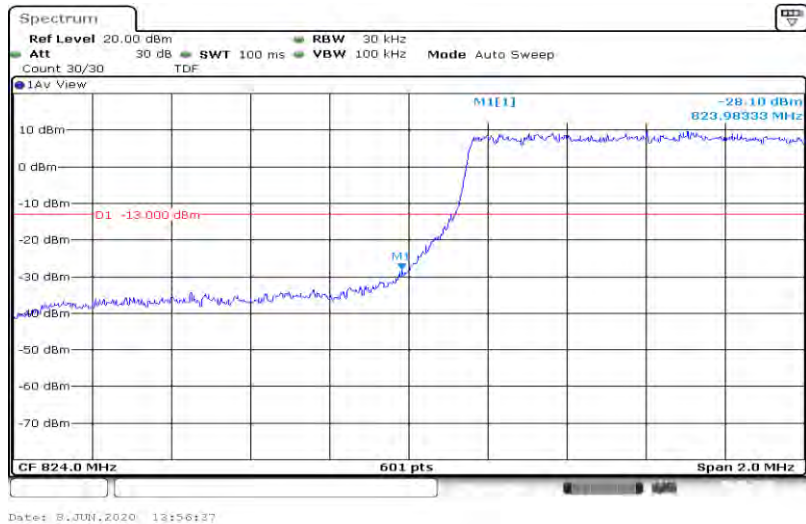

Band5-1.4MHz-16QAM-20407-6RB#0