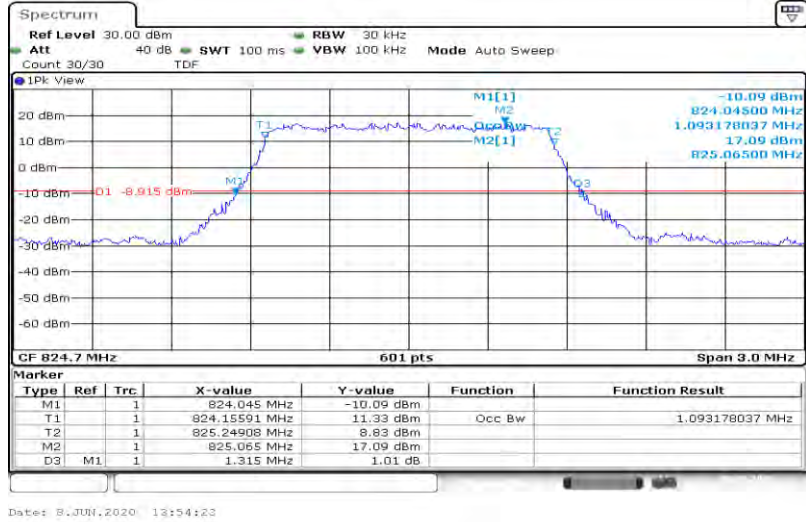

Test Graphs

Band5-1.4MHz-QPSK-20407-6RB#0-1.093