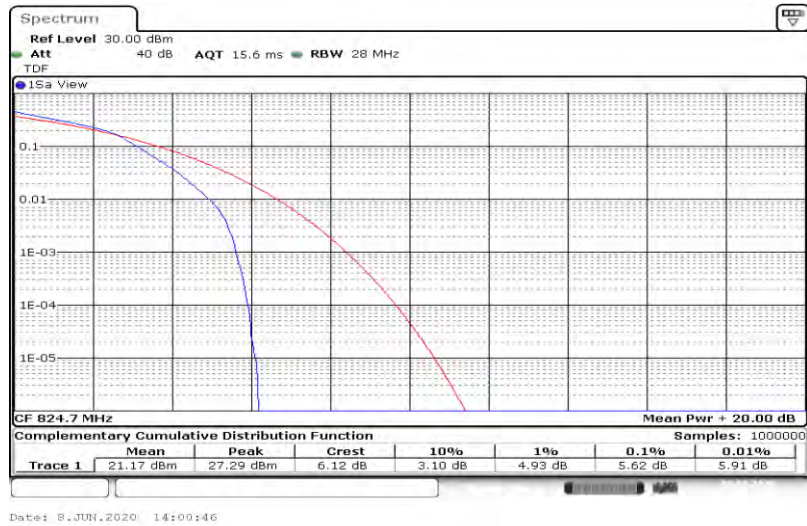

Band5-1.4MHz-16QAM-20407-6RB#0