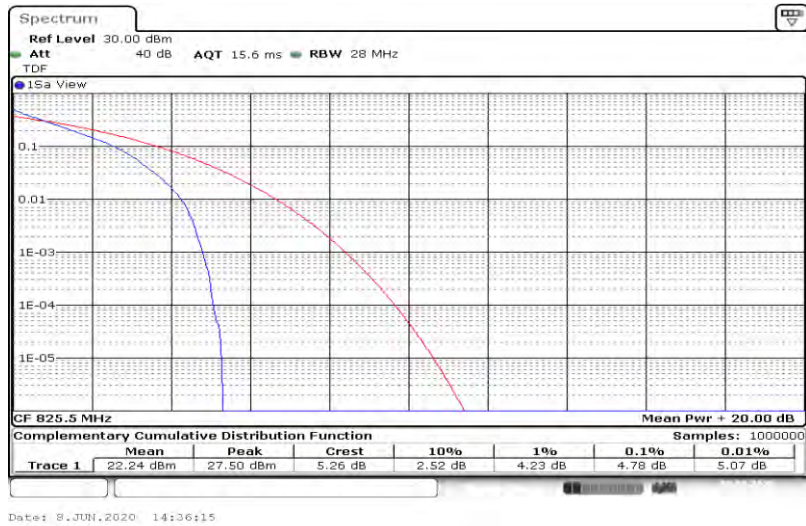

Band5-3MHz-QPSK-20415-15RB#0