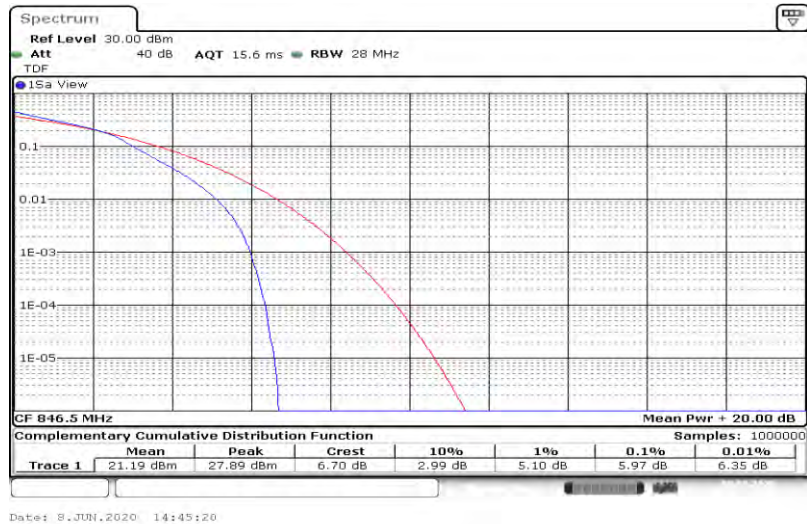

Band5-5MHz-16QAM-20625-25RB#0