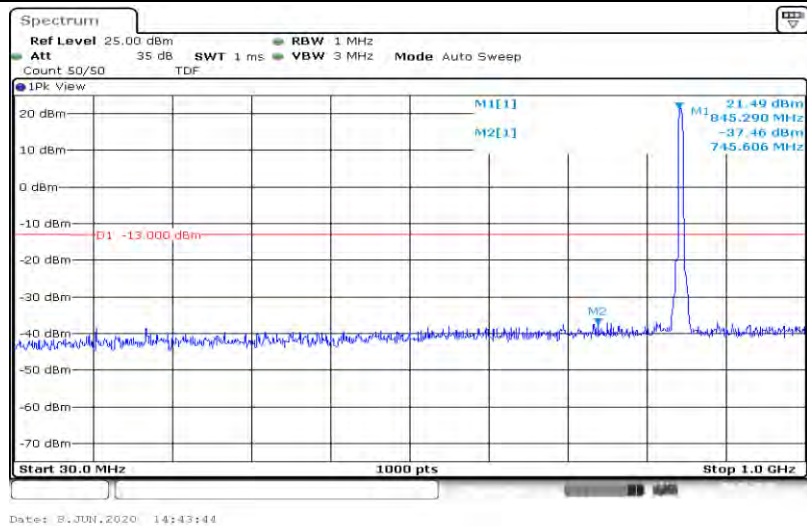

Band5-5MHz-16QAM-20625-25RB#0-Range1:30~1000MHz