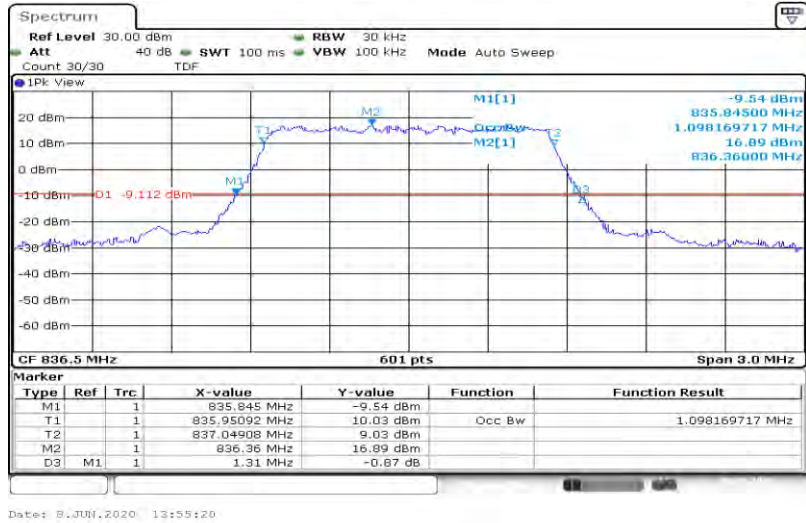

Band5-1.4MHz-QPSK-20525-6RB#0-1.098