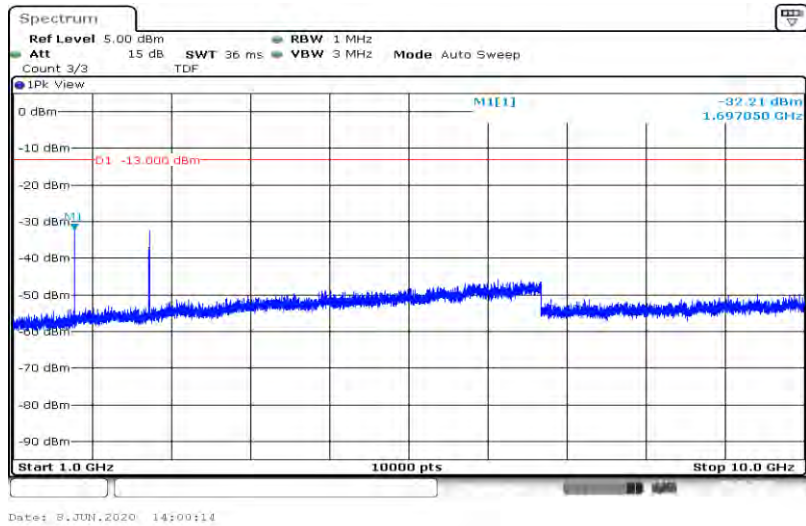

Band5-1.4MHz-16QAM-20643-6RB#0-Range2:1000~10000MHz