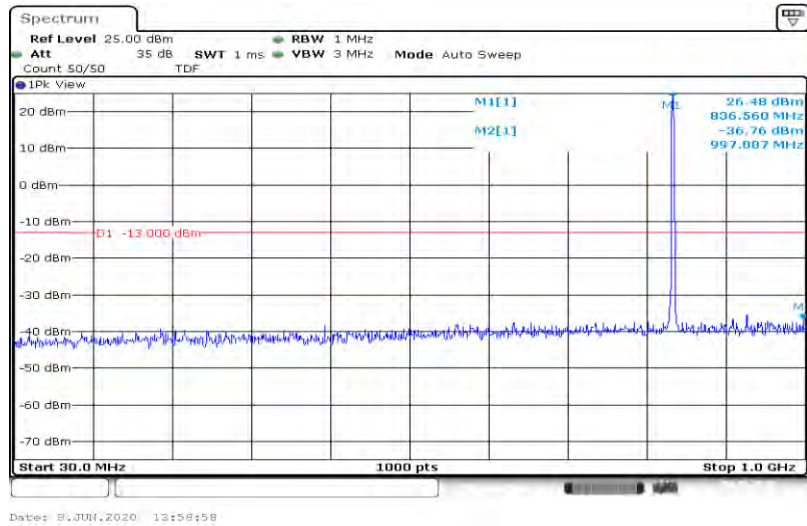

Band5-1.4MHz-16QAM-20525-6RB#0-Range1:30~1000MHz