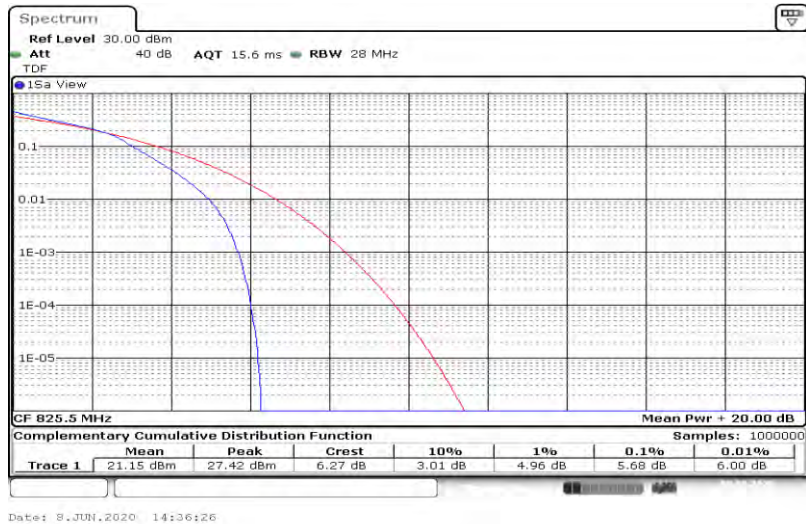

Band5-3MHz-16QAM-20415-15RB#0