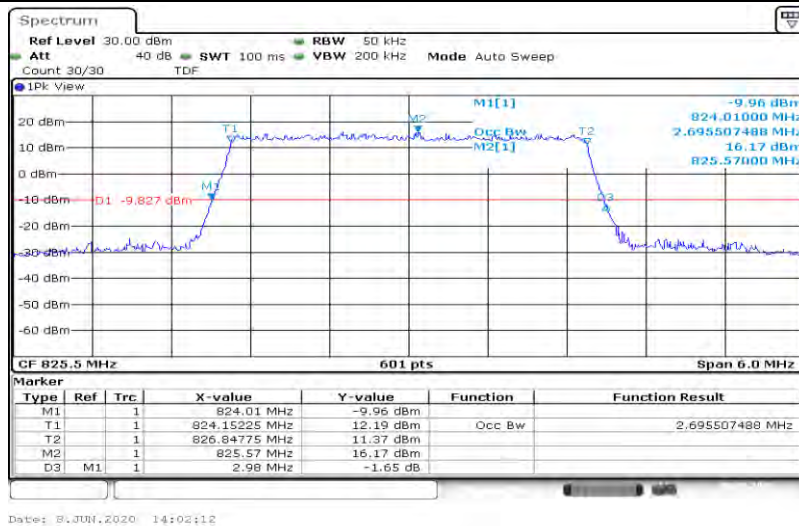

Band5-3MHz-QPSK-20415-15RB#0-2.696