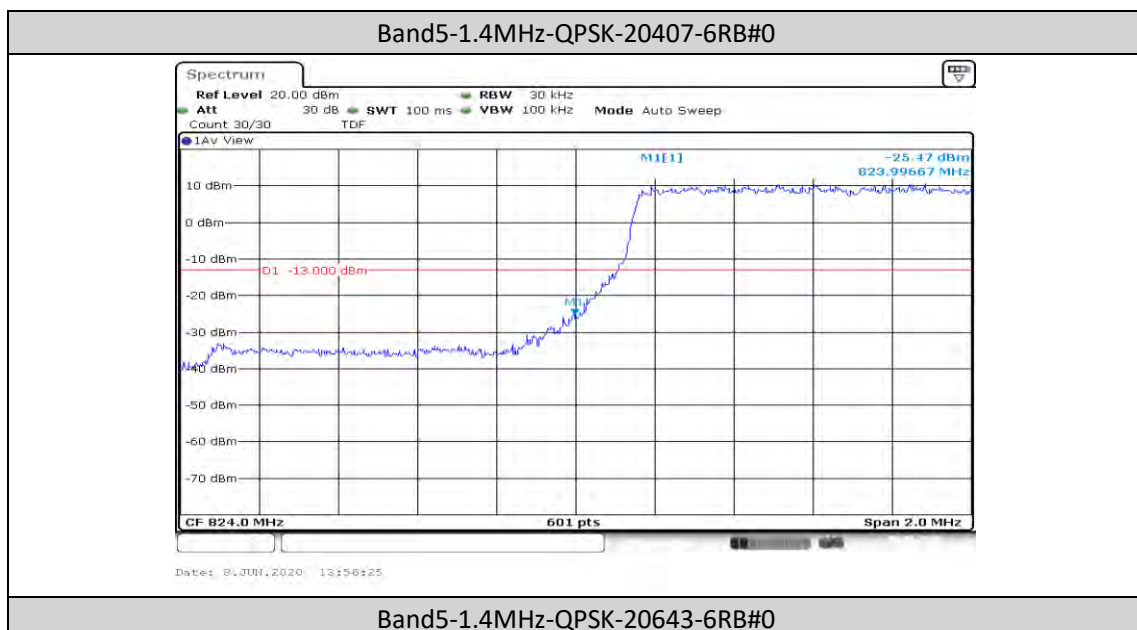

Appendix D: Band Edge

Test Result

Band	Bandwidth	Modulation	Channel	RB Configuration	Result(dBm)	Verdict
Band5	1.4MHz	QPSK	20407	6RB#0	-25.47	PASS
Band5	1.4MHz	QPSK	20643	6RB#0	-26.72	PASS
Band5	1.4MHz	16QAM	20407	6RB#0	-28.10	PASS
Band5	1.4MHz	16QAM	20643	6RB#0	-26.43	PASS
Band5	3MHz	QPSK	20415	15RB#0	-24.70	PASS
Band5	3MHz	QPSK	20635	15RB#0	-26.94	PASS
Band5	3MHz	16QAM	20415	15RB#0	-26.15	PASS
Band5	3MHz	16QAM	20635	15RB#0	-26.74	PASS
Band5	5MHz	QPSK	20425	25RB#0	-23.88	PASS
Band5	5MHz	QPSK	20625	25RB#0	-27.65	PASS
Band5	5MHz	16QAM	20425	25RB#0	-27.92	PASS
Band5	5MHz	16QAM	20625	25RB#0	-28.58	PASS
Band5	10MHz	QPSK	20450	50RB#0	-27.10	PASS
Band5	10MHz	QPSK	20600	50RB#0	-31.49	PASS
Band5	10MHz	16QAM	20450	50RB#0	-29.01	PASS
Band5	10MHz	16QAM	20600	50RB#0	-32.18	PASS

Test Graphs