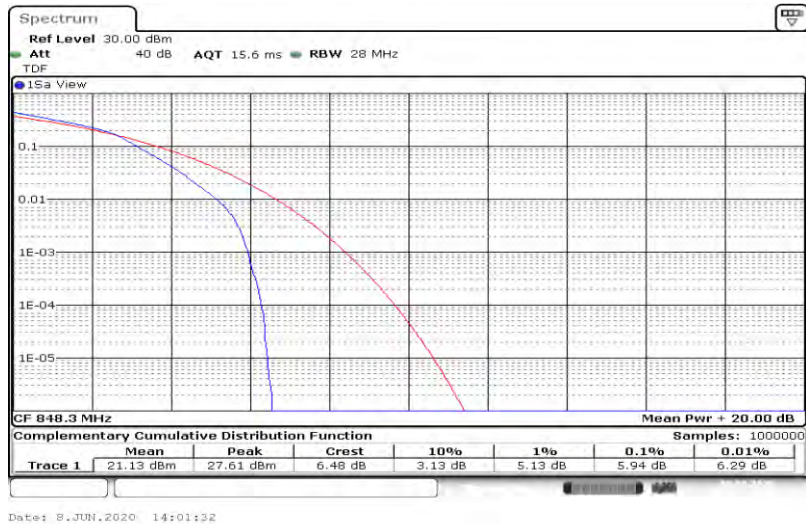

Band5-1.4MHz-16QAM-20643-6RB#0