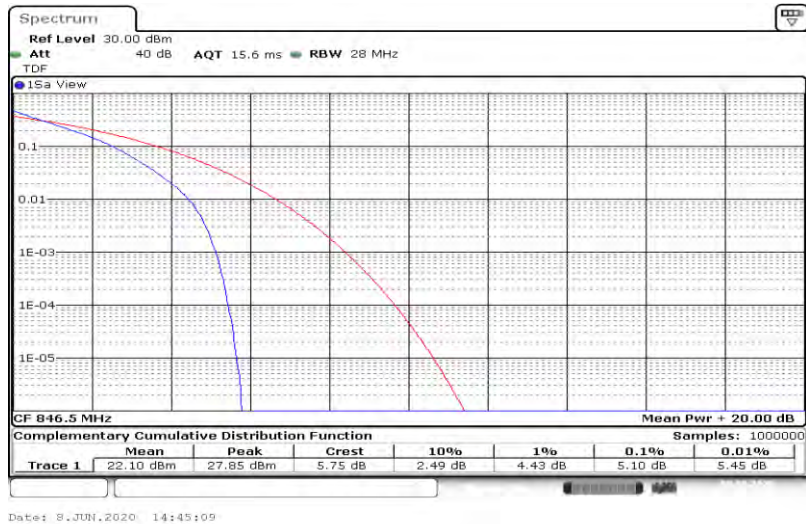

Band5-5MHz-QPSK-20625-25RB#0