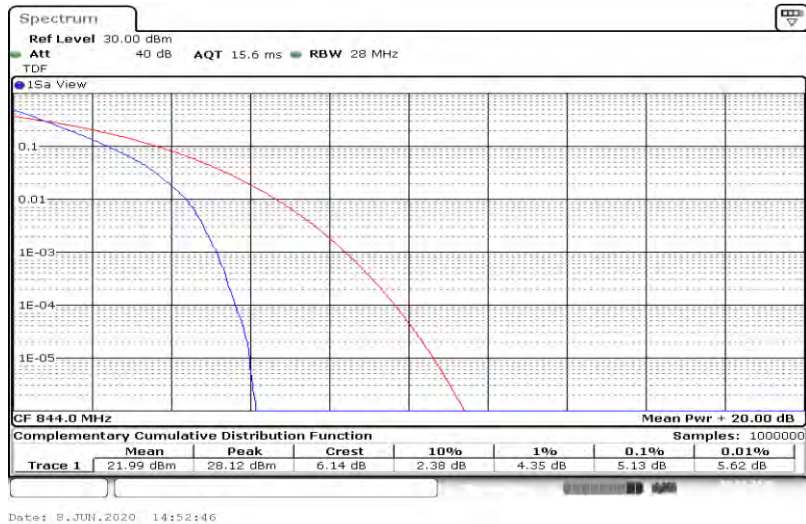

Band5-10MHz-QPSK-20525-50RB#0

Band5-10MHz-QPSK-20600-50RB#0

Band5-10MHz-16QAM-20450-50RB#0

Band5-10MHz-16QAM-20525-50RB#0

Band5-10MHz-16QAM-20600-50RB#0

Appendix C: 26dB Bandwidth and Occupied Bandwidth

Test Result