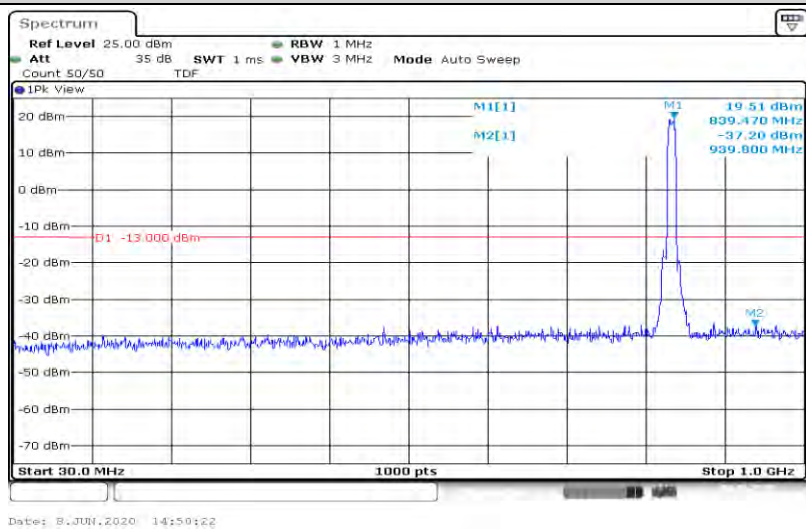

Band5-10MHz-16QAM-20525-50RB#0-Range1:30~1000MHz