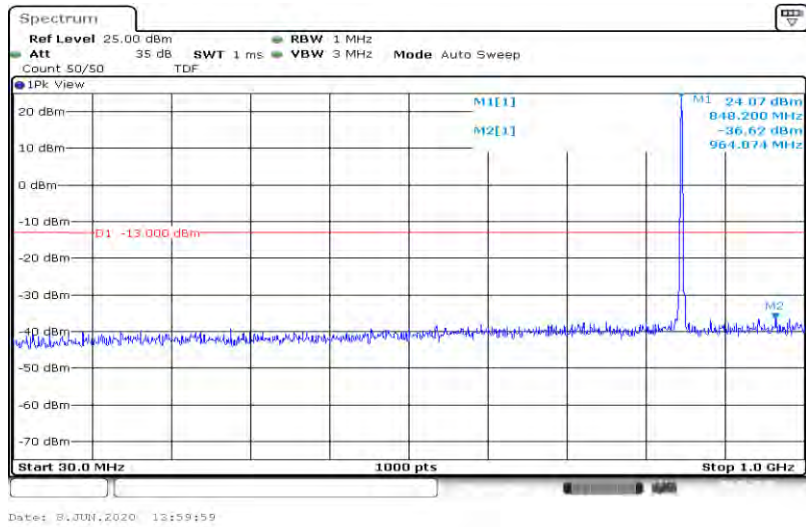

Band5-1.4MHz-16QAM-20407-6RB#0-Range1:30~1000MHz

Band5-1.4MHz-16QAM-20407-6RB#0-Range2:1000~10000MHz

Band5-1.4MHz-16QAM-20525-6RB#0-Range1:30~1000MHz

Band5-1.4MHz-16QAM-20525-6RB#0-Range2:1000~10000MHz

Band5-1.4MHz-16QAM-20643-6RB#0-Range1:30~1000MHz