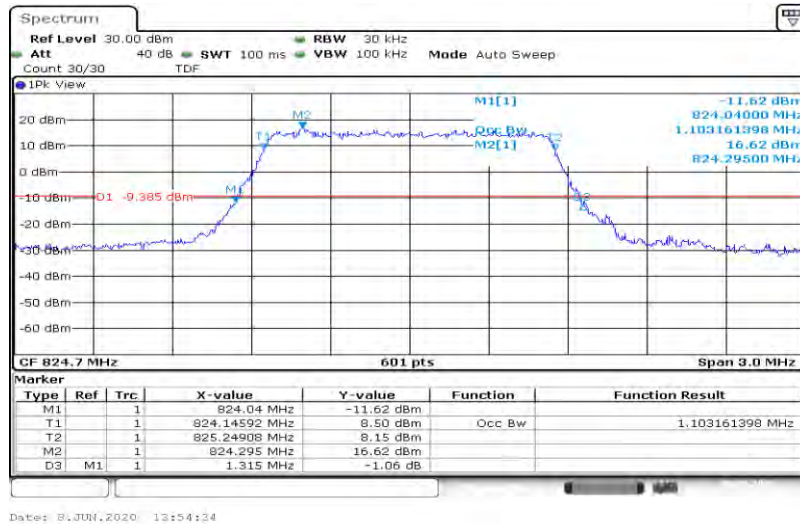

Test Graphs

Band5-1.4MHz-QPSK-20407-6RB#0-1.093

Band5-1.4MHz-QPSK-20525-6RB#0-1.098

Band5-1.4MHz-QPSK-20643-6RB#0-1.098

Band5-1.4MHz-16QAM-20407-6RB#0-1.103

Band5-1.4MHz-16QAM-20525-6RB#0-1.103

Band5-1.4MHz-16QAM-20643-6RB#0-1.098