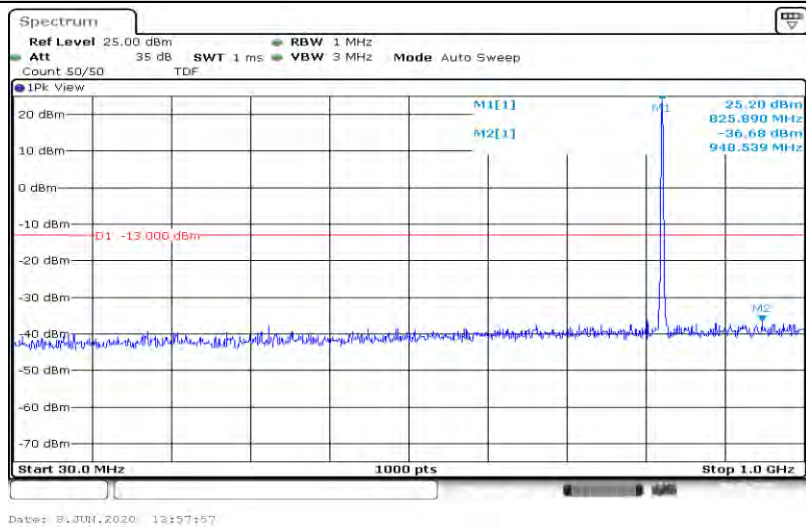

Band5-1.4MHz-16QAM-20407-6RB#0-Range1:30~1000MHz