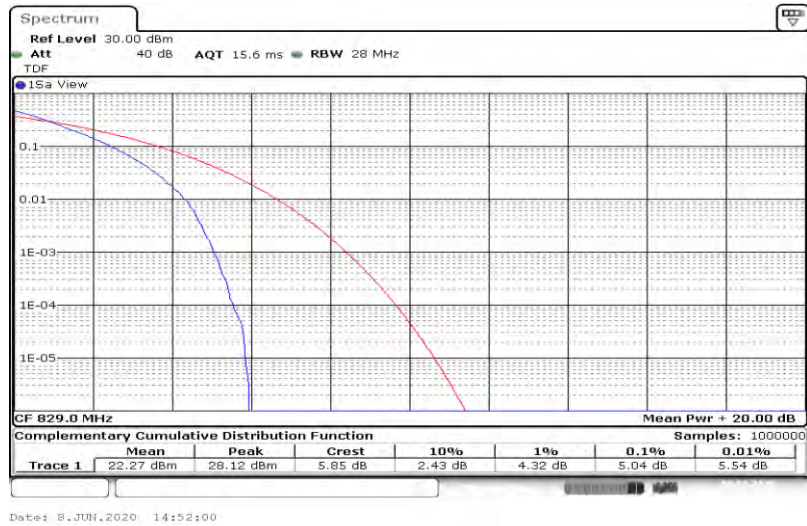

Band5-10MHz-QPSK-20525-50RB#0

Band5-10MHz-QPSK-20600-50RB#0

Band5-10MHz-16QAM-20450-50RB#0

Band5-10MHz-16QAM-20525-50RB#0

Band5-10MHz-16QAM-20600-50RB#0

Appendix C: 26dB Bandwidth and Occupied Bandwidth

Test Result