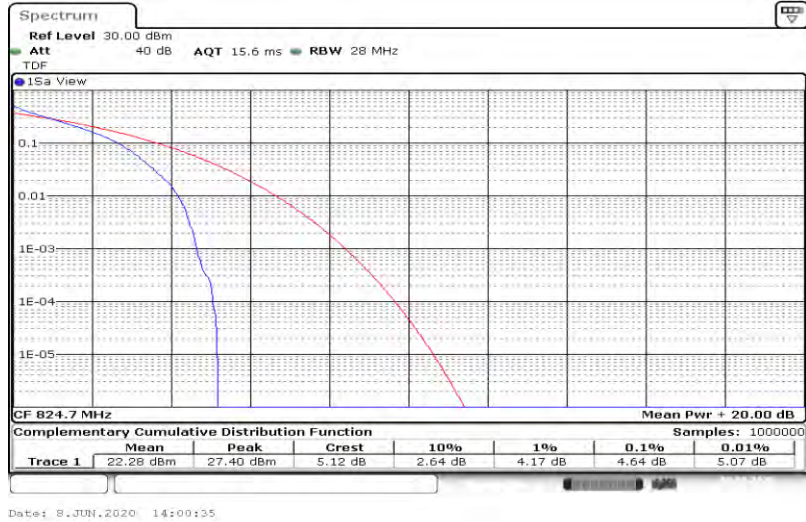

Test Graphs

Band5-1.4MHz-QPSK-20407-6RB#0

Date: 8 JUN 2020 14:00:35