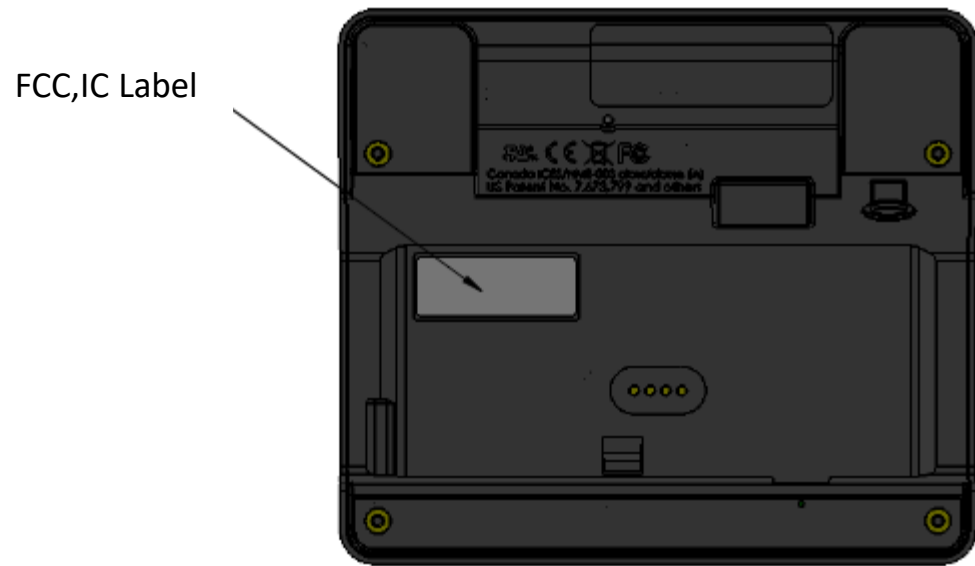

The Label will be placed on the back of the Dyna Flex as shown below.

Photo of labels

DYNAFLEX, PRO USB/802.11
FCC ID: U73-210780XX
CONTAINS FCC ID: Q7P-4343
IC: 23169-210780XX
CONTAINS IC: 10147A-4343

DYNAFLEX, PRO USB/BLUETOOTH LE
FCC ID: U73-210780XX
CONTAINS FCC ID: QQQBGM13P
IC: 23169-210780XX
CONTAINS IC: 5123A-BGM13P