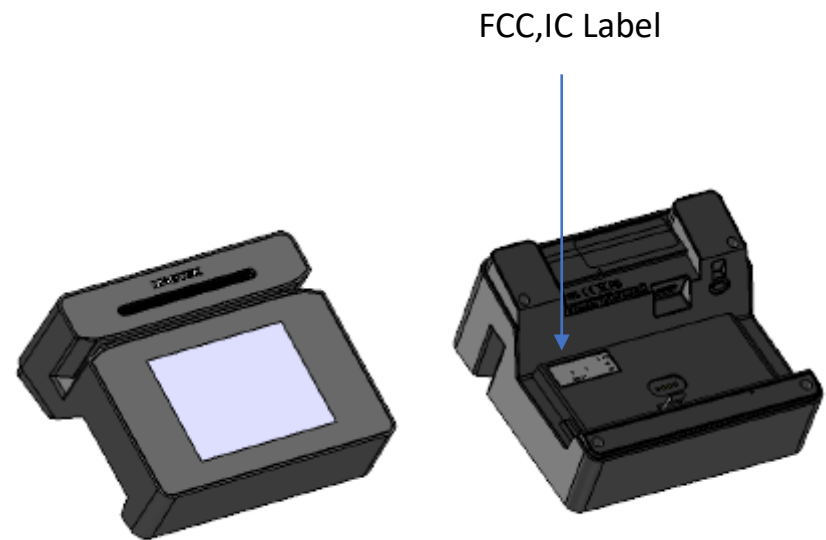

The Label will be placed on the back of the Dyna Flex as shown below.

Photo of labels

DYNAFLEX, PRO USB/802.11
FCC ID: U73-210780XX
CONTAINS FCC ID: Q7P-4343
IC: 23169-210780XX
CONTAINS IC: 10147A-4343

DYNAFLEX, PRO USB/BLUETOOTH LE
FCC ID: U73-210780XX
CONTAINS FCC ID: QQQBGM13P
IC: 23169-210780XX
CONTAINS IC: 5123A-BGM13P

DYNAFLEX USB/BLUETOOTH LE
FCC ID: U73-210780XX
CONTAINS FCC ID: QQQBGM13P
IC: 23169-210780XX
CONTAINS IC: 5123A-BGM13P

DYNAFLEX, PRO USB ONLY
FCC ID: U73-210780XX
IC: 23169-210780XX

DYNAFLEX, USB ONLY
FCC ID: U73-210780XX
IC: 23169-210780XX