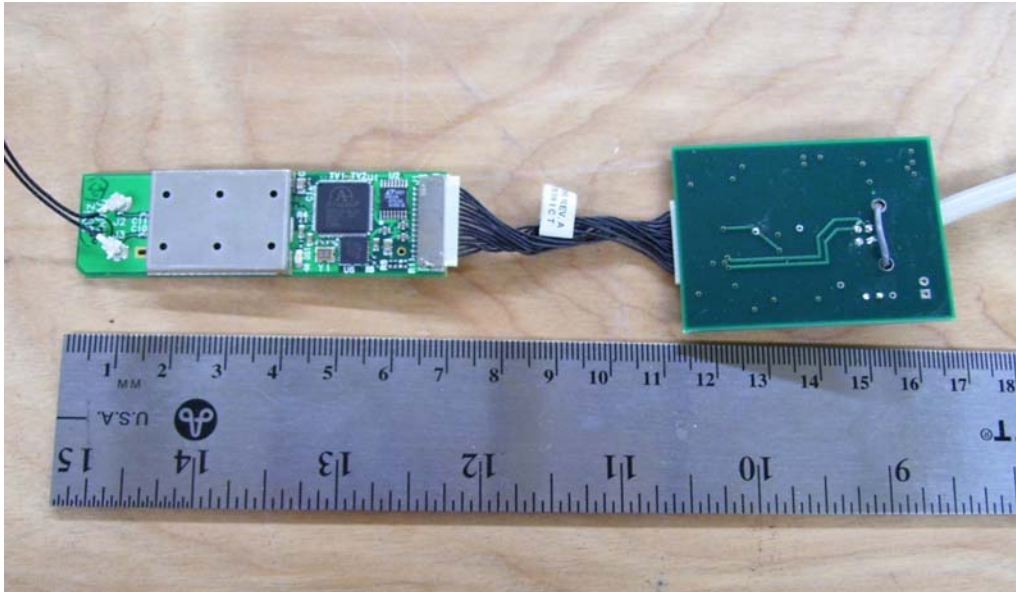

Internal Photos for Carestream DRX1-4 Radio
FCC ID: U72DRX1-4

Figure 1 – Radio (left) shown with interface used for testing only (right)

Figure 2 – Radio board only (top side)

Figure 3 – Radio board only (back side)

Figure 4 – Antenna(s) mounted in cassette