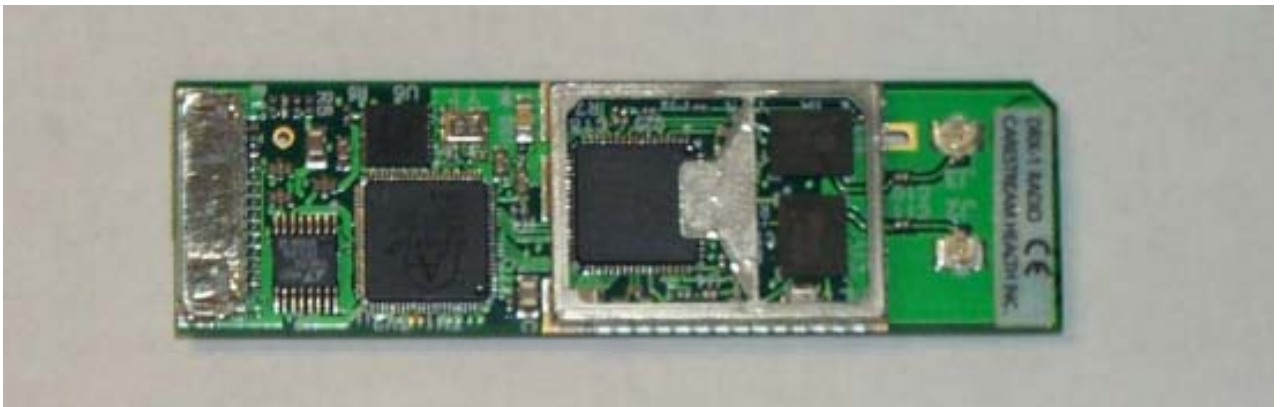

Internal Photos for Carestream DRX1-4 Radio
FCC ID: U72DRX1-4

Figure 1 – Radio (left) shown with interface used for testing only (right)

Figure 2 – Radio board only (top side)

Figure 3 – Radio board only (back side)

Figure 4 – Antenna(s) mounted in cassette