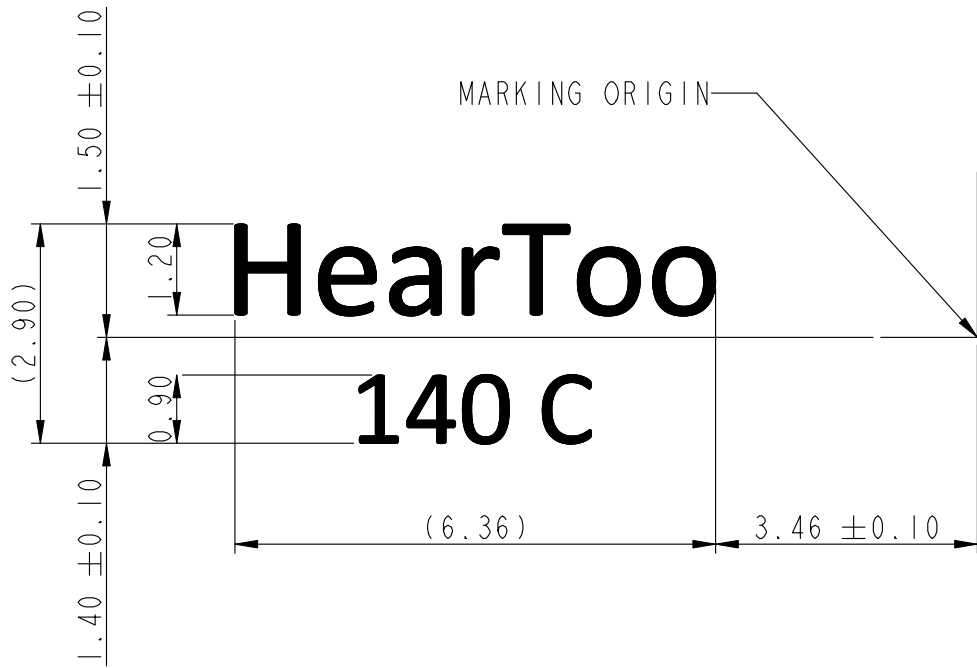

All dimensions in millimetres, unless otherwise specified.

Scale 1:10		Sheet description		
Originated by:	Initials PIPR	Date 2017-08-23	Designation Cliché "HearToo 140 C"	Sheet No. 1 of 1 shts.
Revised by:				Ver. 3
		Drawing No DOC-00077871	Category K	Revision 0