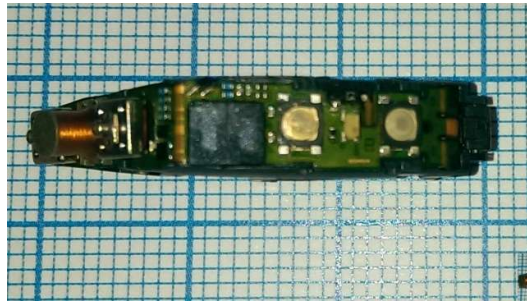

External pictures

External pictures for Bernafon Aurora BTE power

Radio module from the side

Radio module from the top side (button side)