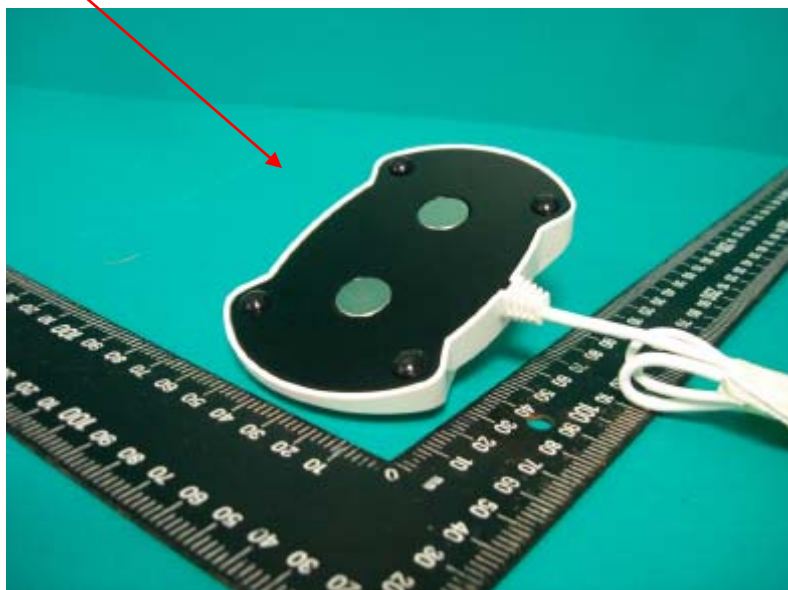

Label location

Diagram

E-TOP / WL307n / 11n USB Dongle
FCC ID:U6A-WL307N

S/N: CCCCXXXXMYXY0001

Made in Taiwan