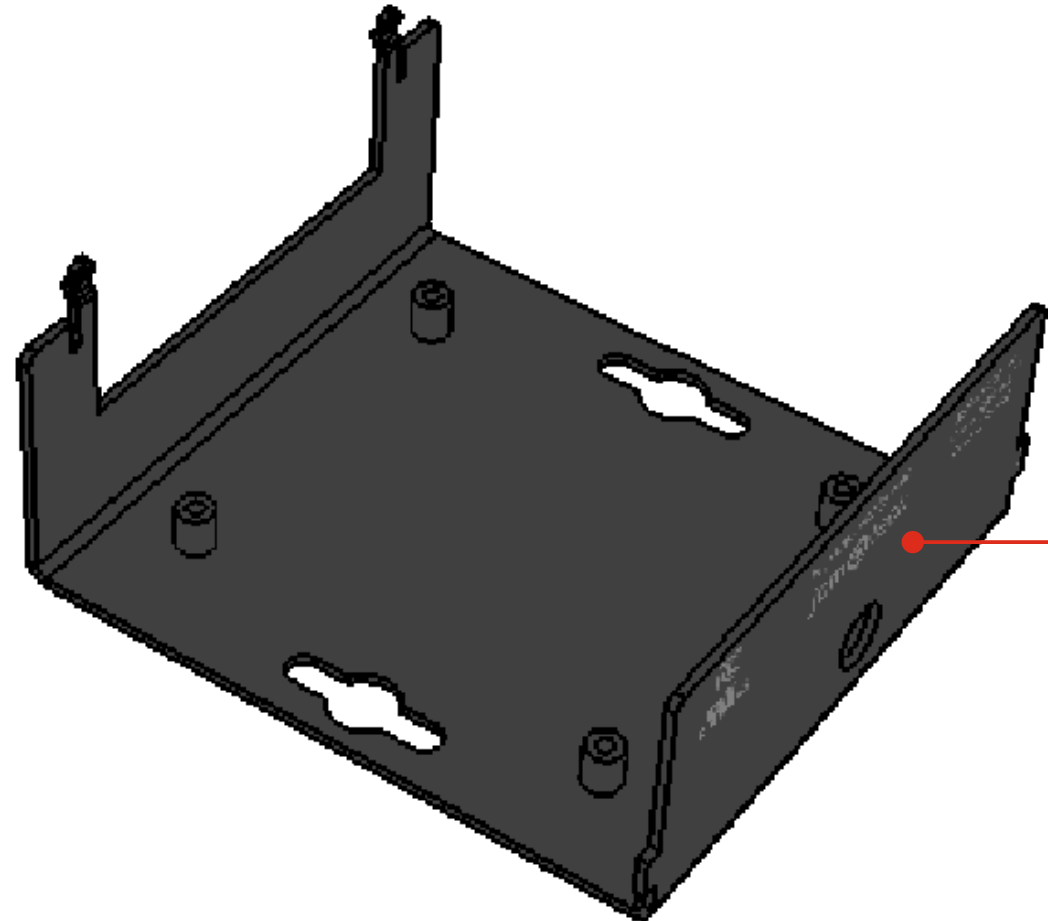

A

B

C

D

REV	ID	DATE	APPLIED CHANGES

Detail

38,37 mm

88,89 mm

COSTUMER			REVISED BY	DATE
JCM Tech			M.Puigdesens	26/10/2018
MARK TYPE	COLOR	PANTONE or RAL	MODIFIED BY	DATE
Serigrafia	Blanc			
GENERAL TOLERANCES				

CONFIDENTIAL INFORMATION			
jcm tech		RG10-9	
EQ. NAME			
RG10.6_RB-G-RX10C-SERI-BOTTOM_MEI			
SHEET	PLOT NAME	REV	
A3	Datasheet	00	
Scale	VERSION	SHEET 1 OF 1	