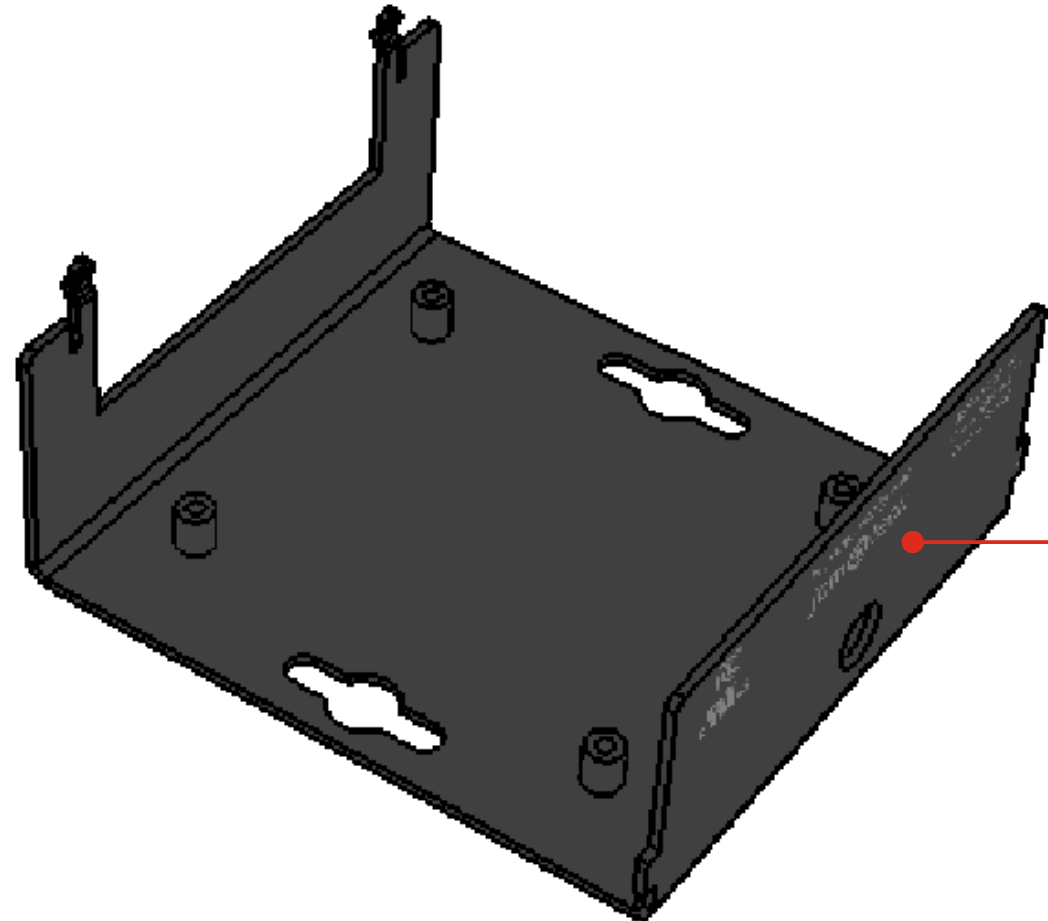

A

B

C

D

REV	ID	DATE	APPLIED CHANGES

Detail

38,37 mm

88,89 mm

COSTUMER			REVISED BY	DATE
JCM Tech			M.Puigdesens	26/10/2018
MARK TYPE	COLOR	PANTONE or RAL	MODIFIED BY	DATE
Serigrafia	Blanc			
GENERAL TOLERANCES				

CONFIDENTIAL INFORMATION

jcm tech		RG10-9
EQ. NAME		
RG10.6_RB-D-RX10C-SERI-BOTTOM_MEI		
SHEET	PLOT NAME	REV
A3	Datasheet	00
Scale	VERSION	SHEET 1 OF 1