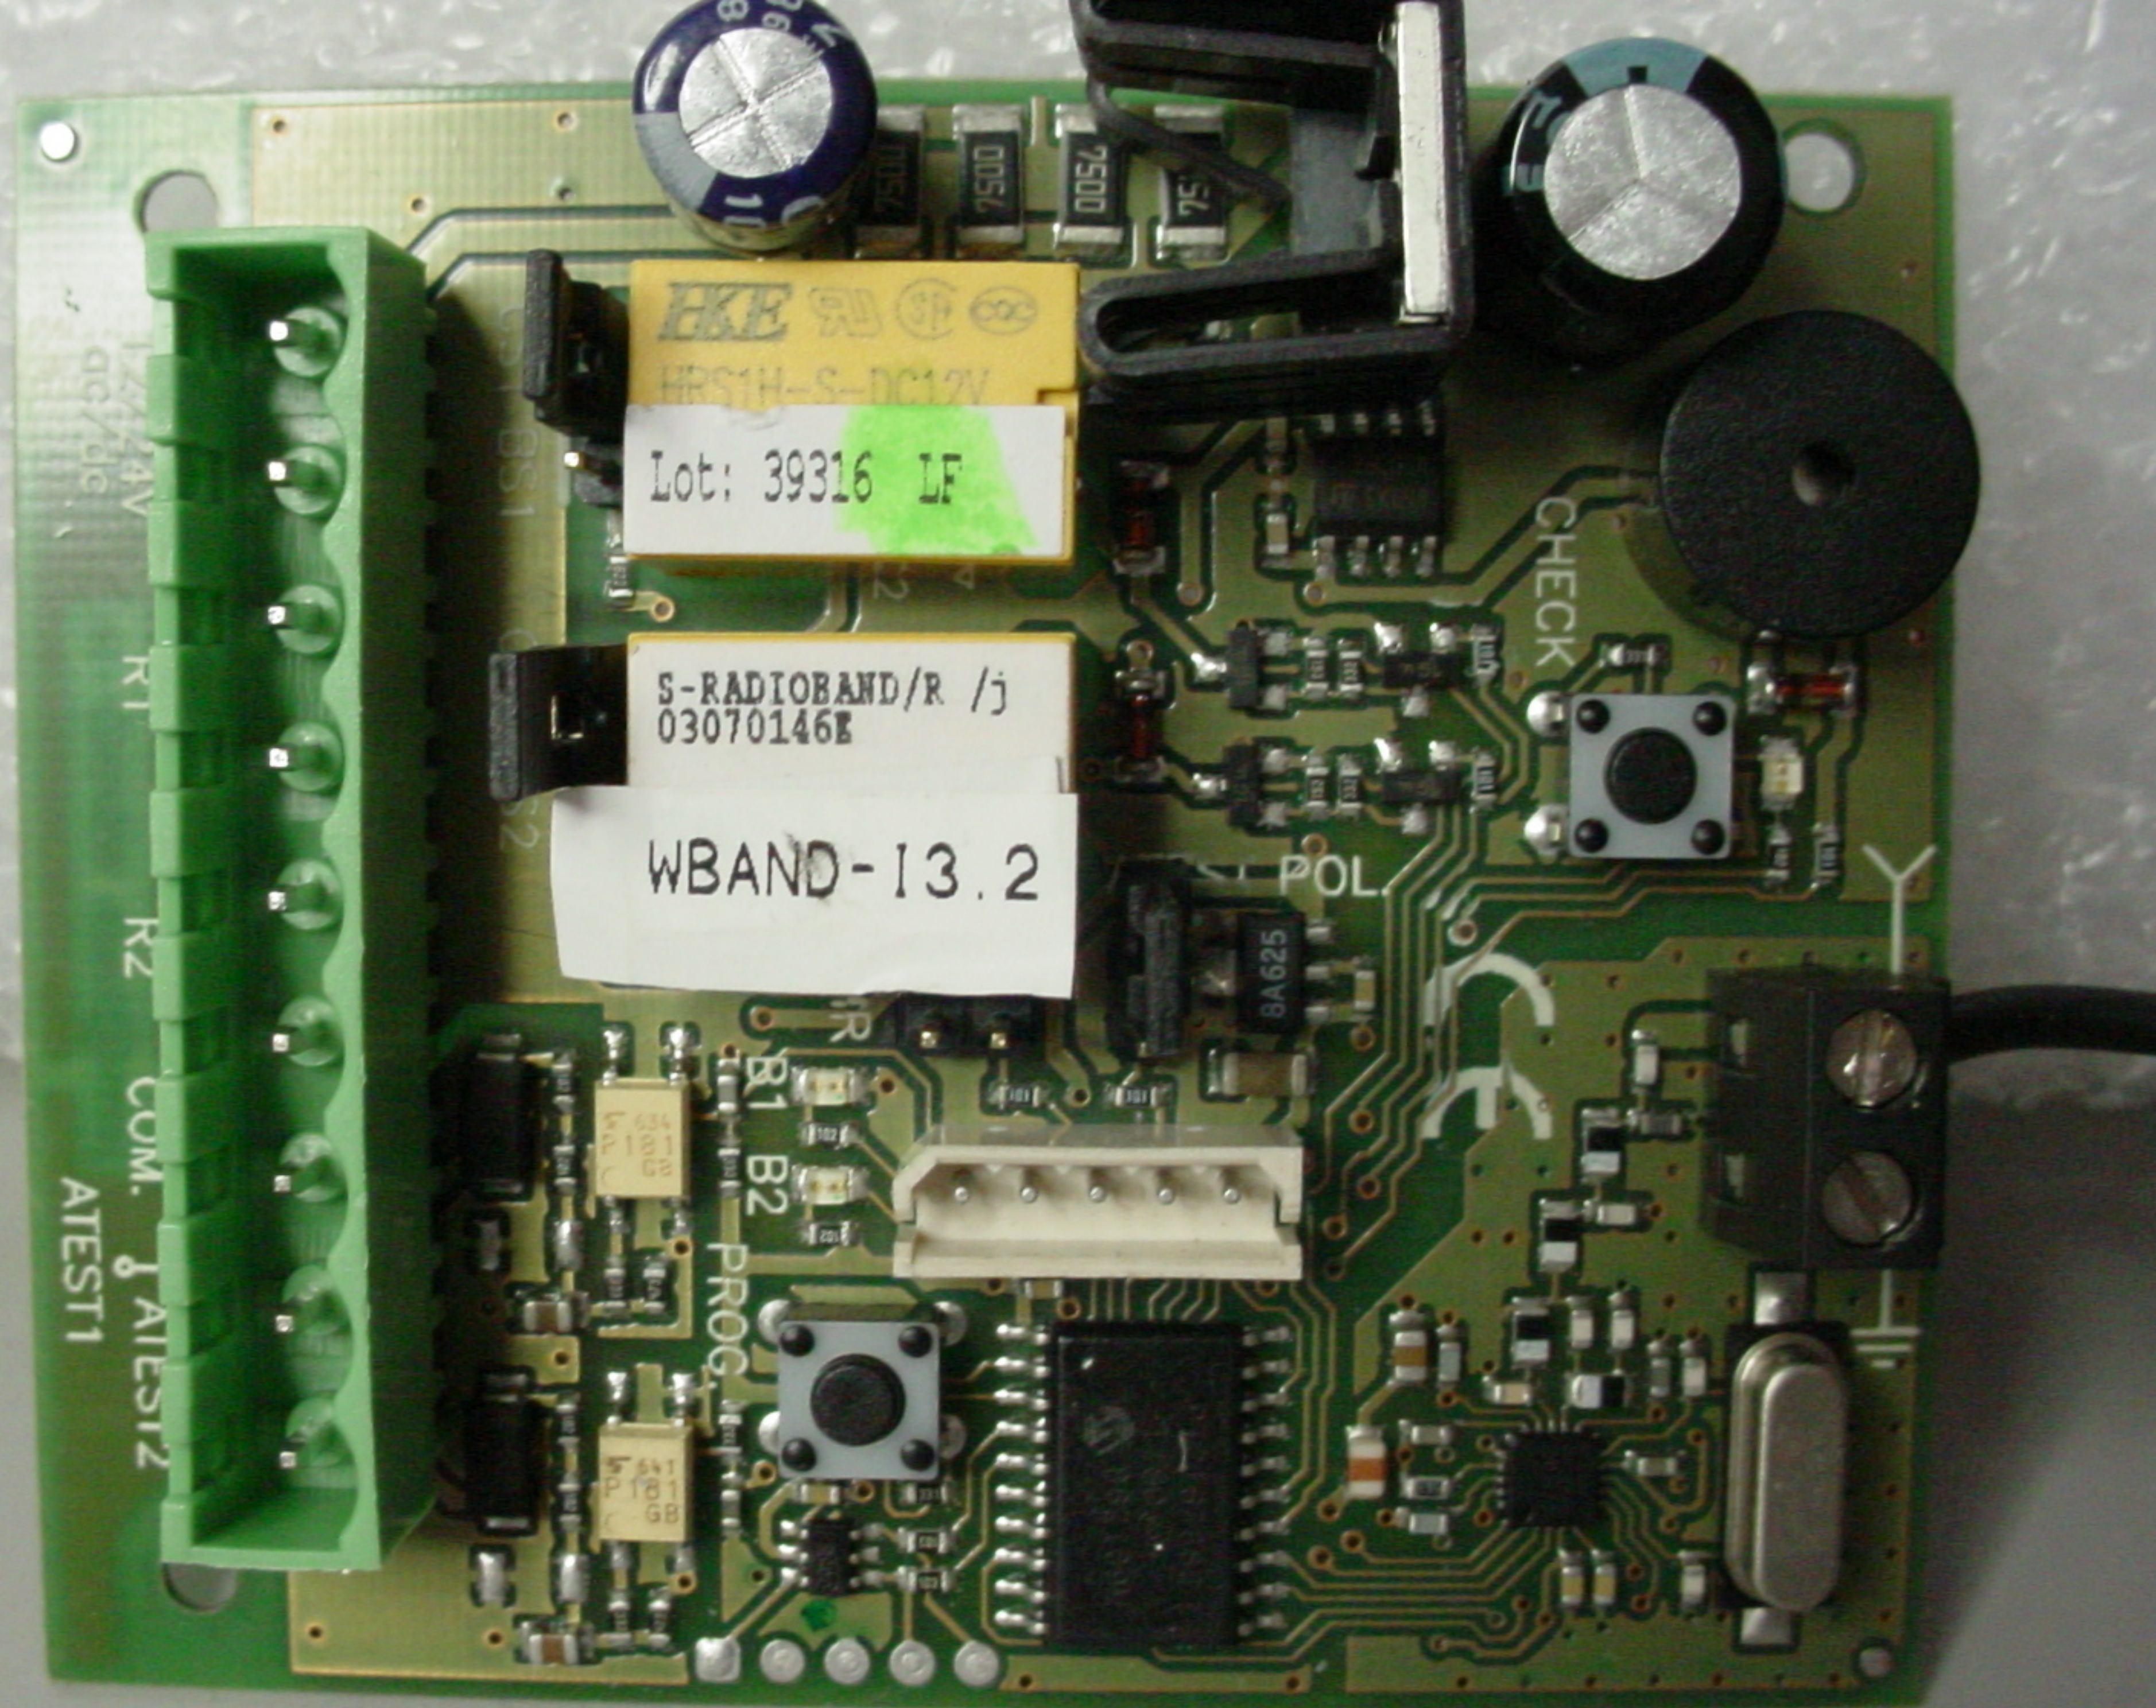

12V/4V
dc/dc
R1
R2
COM.
ATEST1
ATEST2

EKE
HRS1H-S-DC12V

Lot: 39316 LF

S-RADIOBAND/R /j
03070146E

WBAND-13.2

B1
B2
PROG

CHECK

POL

8A625

P101
GB