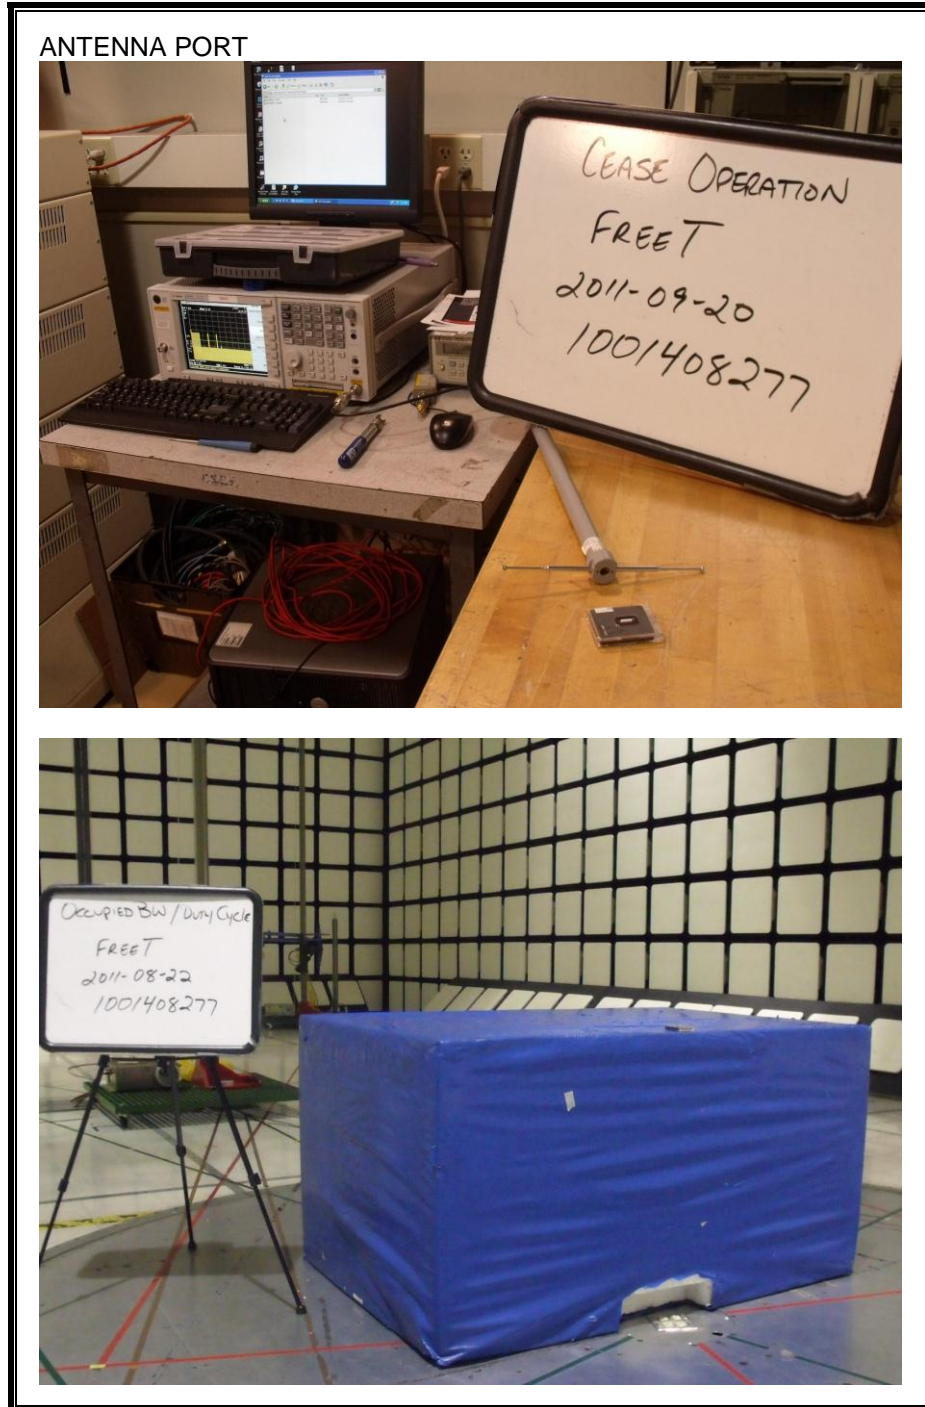

1. SETUP PHOTOS

ANTENNA PORT

RADIATED EMISSION FOR PORTABLE CONFIGURATION – X ORIENTATION

RADIATED EMISSION FOR PORTABLE CONFIGURATION – X ORIENTATION

RADIATED EMISSION FOR PORTABLE CONFIGURATION – Y ORIENTATION

RADIATED EMISSION FOR PORTABLE CONFIGURATION – Y ORIENTATION

RADIATED EMISSION FOR PORTABLE CONFIGURATION – Z ORIENTATION

RADIATED EMISSION ABOVE 30 MHz

RADIATED EMISSIONS ABOVE 30 MHz (FRONT)

RADIATED EMISSIONS ABOVE 30 MHz (BACK)