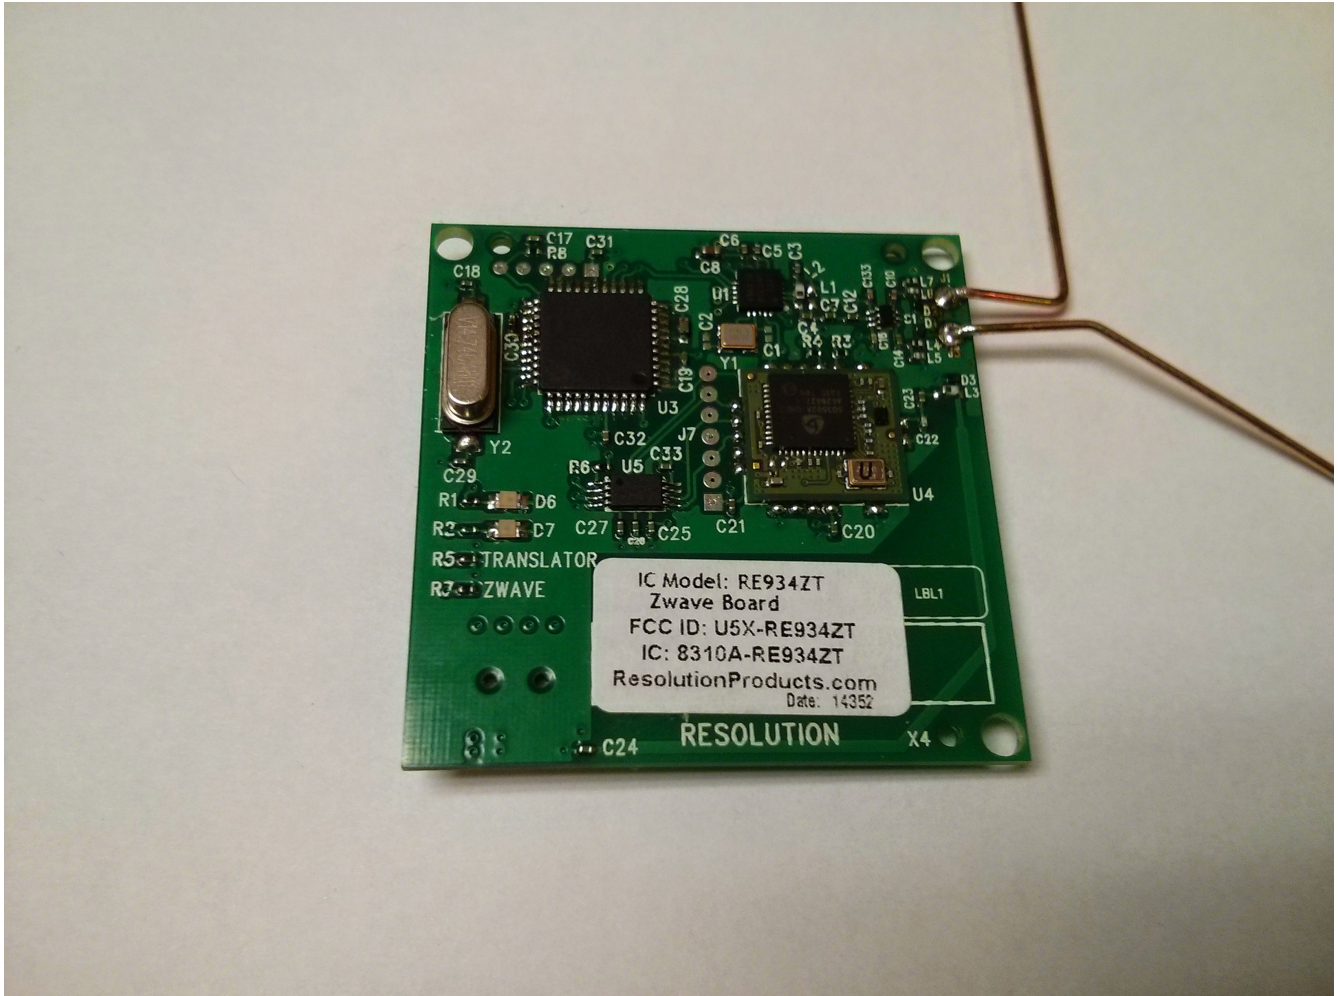

Exhibit B

RE934ZT ID Label Photos

6100
S-CX-Z
ers: 0.1.5.0

Contains Module
FCC ID: U5X - RE934ZT
IC: 6369A - RE934ZT
Model: RE934ZT